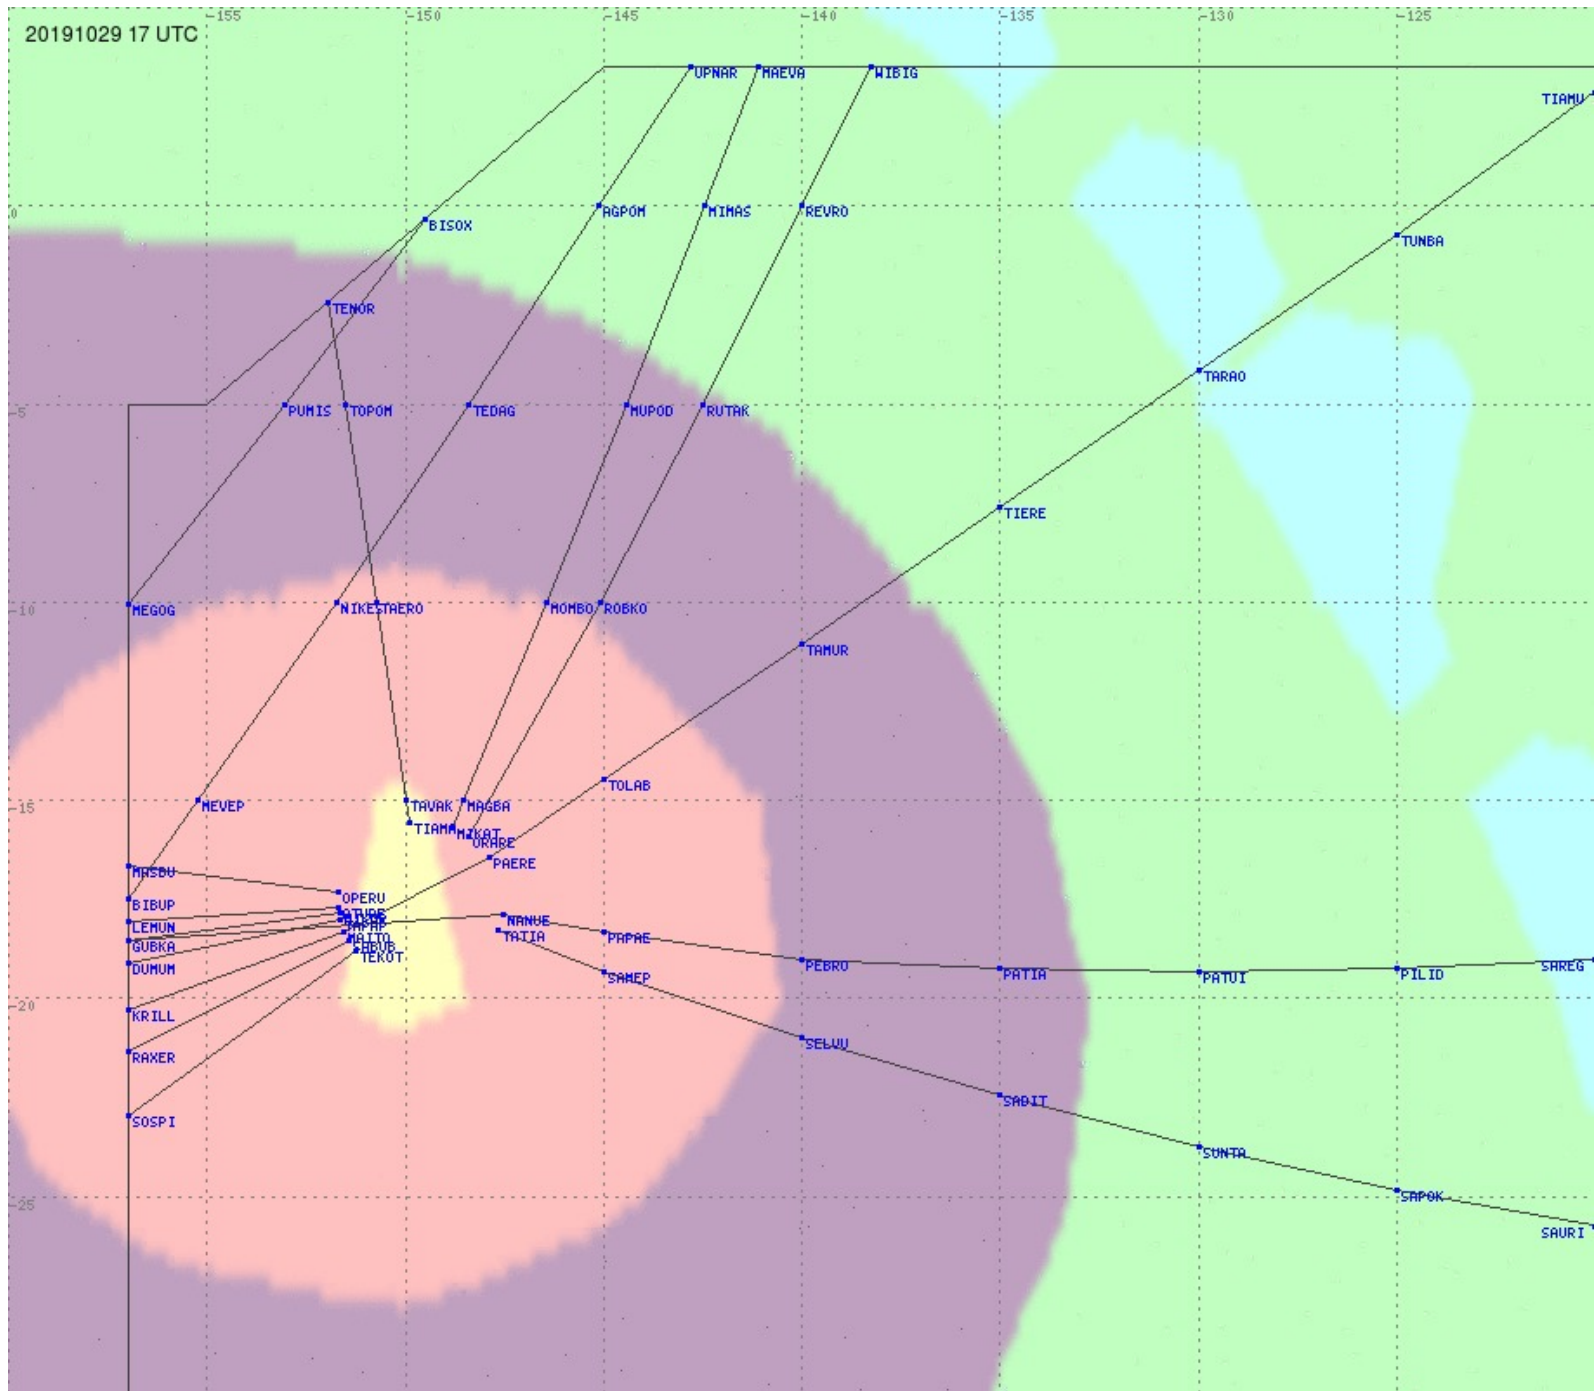

Tahiti FIR - HF Propag - 20191029

2.8 MHz 3.5 MHz 5.6 MHz 8.9 MHz 13.3 MHz 17.9 MHz None