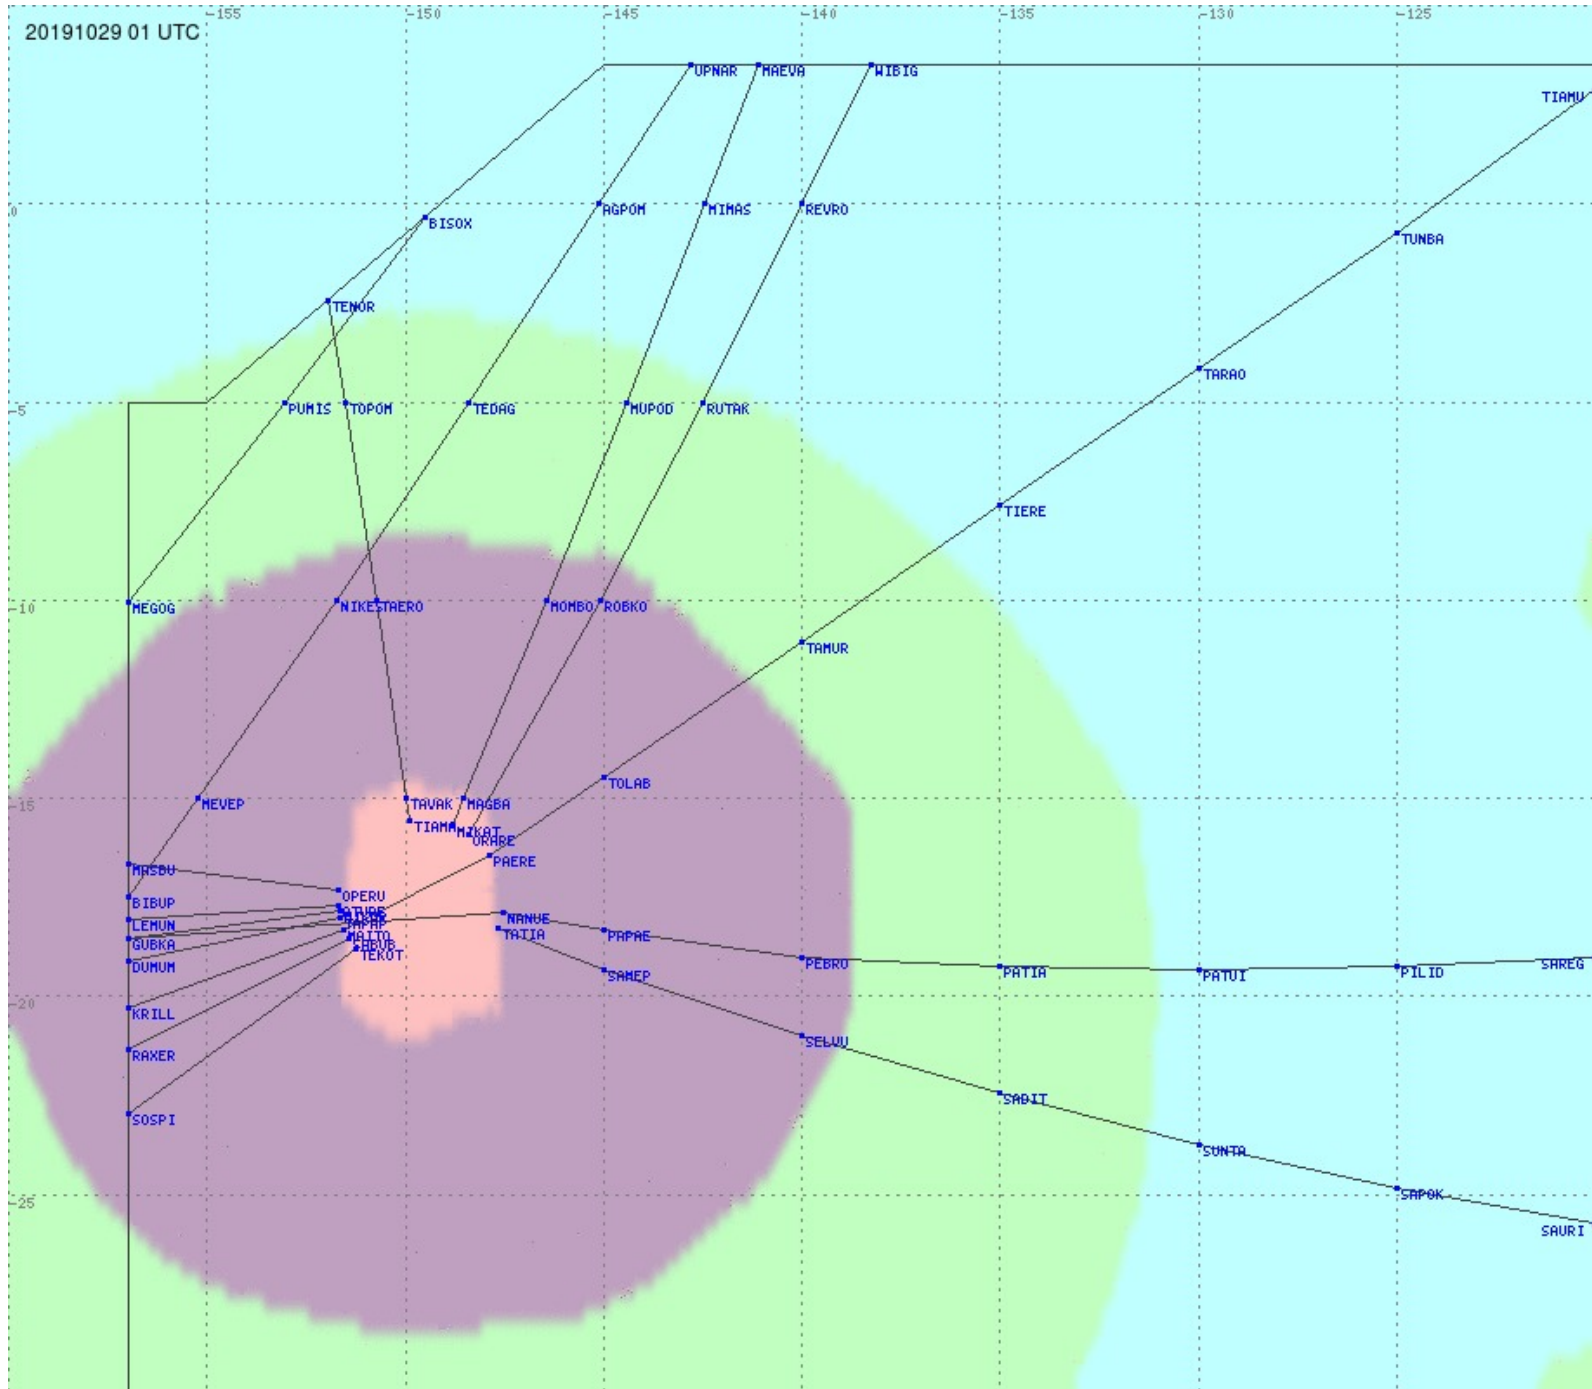

Tahiti FIR - HF Propag - 20191029

2.8 MHz 3.5 MHz 5.6 MHz 8.9 MHz 13.3 MHz 17.9 MHz None

Tahiti FIR - HF Propag - 20191029

2.8 MHz 3.5 MHz 5.6 MHz 8.9 MHz 13.3 MHz 17.9 MHz None

Tahiti FIR - HF Propag - 20191029

2.8 MHz 3.5 MHz 5.6 MHz 8.9 MHz 13.3 MHz 17.9 MHz None

Tahiti FIR - HF Propag - 20191029

2.8 MHz 3.5 MHz 5.6 MHz 8.9 MHz 13.3 MHz 17.9 MHz None

Tahiti FIR - HF Propag - 20191029

Tahiti FIR - HF Propag - 20191029