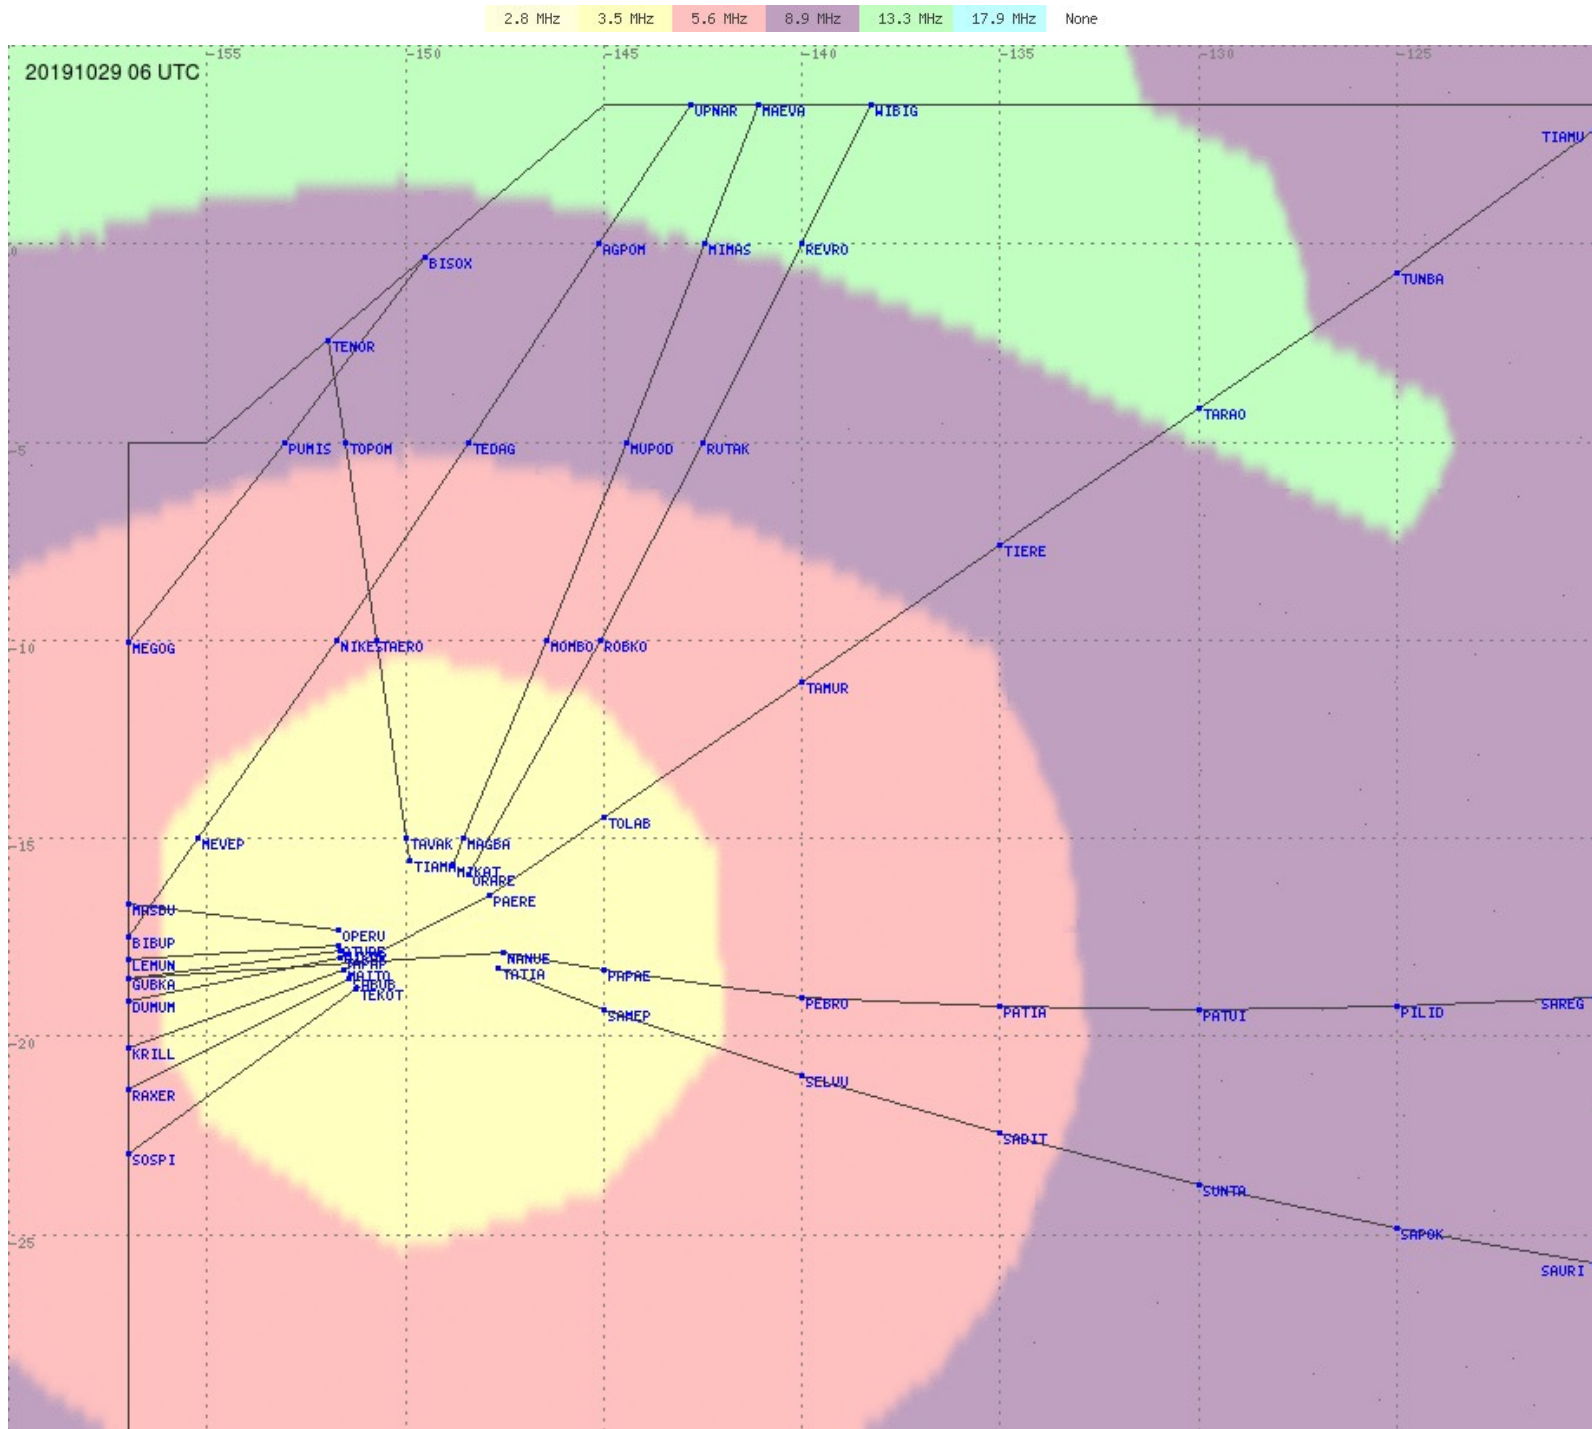

Tahiti FIR - HF Propag - 20191029

2.8 MHz 3.5 MHz 5.6 MHz 8.9 MHz 13.3 MHz 17.9 MHz None

Tahiti FIR - HF Propag - 20191029

2.8 MHz 3.5 MHz 5.6 MHz 8.9 MHz 13.3 MHz 17.9 MHz None

Tahiti FIR - HF Propag - 20191029

2.8 MHz 3.5 MHz 5.6 MHz 8.9 MHz 13.3 MHz 17.9 MHz None

Tahiti FIR - HF Propag - 20191029

2.8 MHz 3.5 MHz 5.6 MHz 8.9 MHz 13.3 MHz 17.9 MHz None

Tahiti FIR - HF Propag - 20191029

Tahiti FIR - HF Propag - 20191029

2.8 MHz
3.5 MHz
5.6 MHz
8.9 MHz
13.3 MHz
17.9 MHz
None

Tahiti FIR - HF Propag - 20191029

Tahiti FIR - HF Propag - 20191029

Tahiti FIR - HF Propag - 20191029

Tahiti FIR - HF Propag - 20191029

Tahiti FIR - HF Propag - 20191029