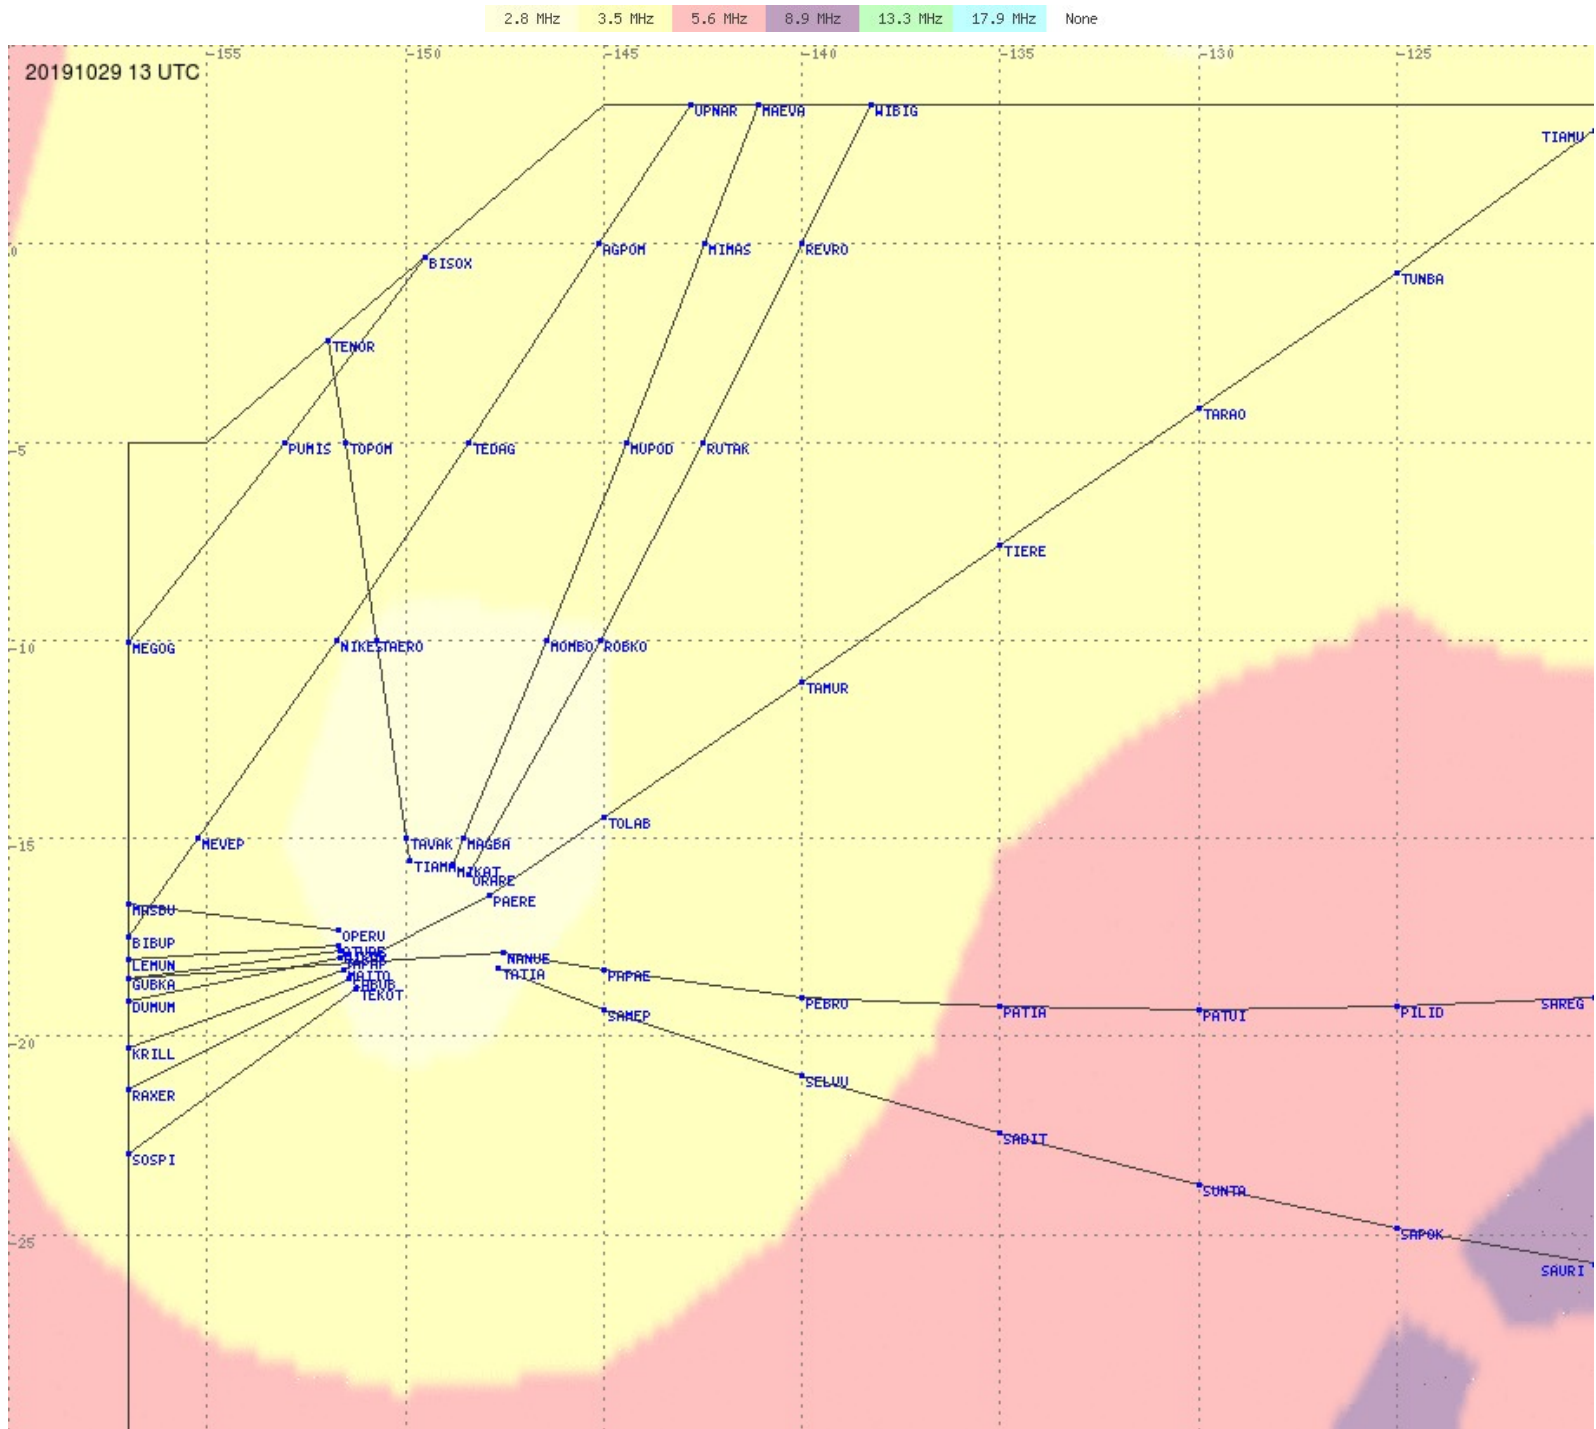

Tahiti FIR - HF Propag - 20191029