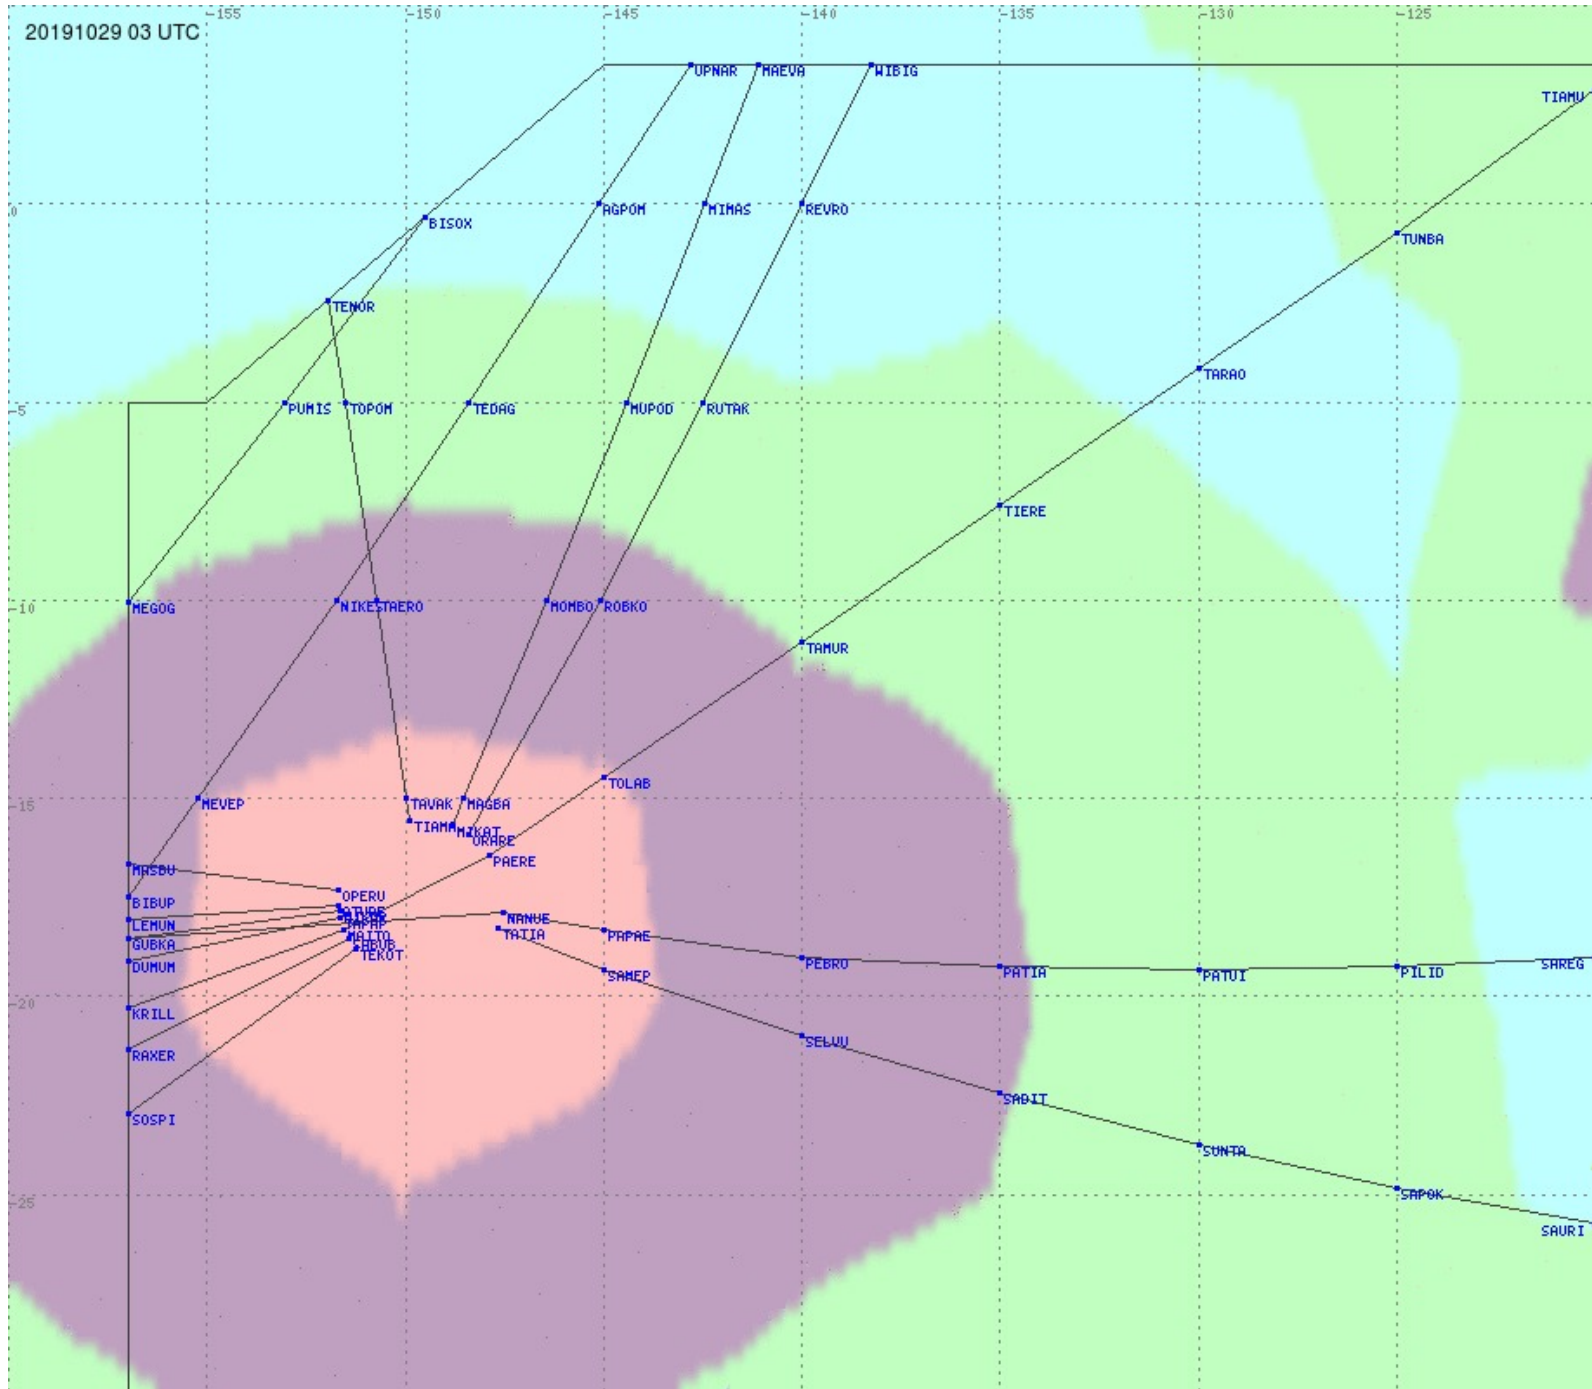

Tahiti FIR - HF Propag - 20191029

2.8 MHz 3.5 MHz 5.6 MHz 8.9 MHz 13.3 MHz 17.9 MHz None

Tahiti FIR - HF Propag - 20191029

2.8 MHz 3.5 MHz 5.6 MHz 8.9 MHz 13.3 MHz 17.9 MHz None

Tahiti FIR - HF Propag - 20191029

2.8 MHz 3.5 MHz 5.6 MHz 8.9 MHz 13.3 MHz 17.9 MHz None

Tahiti FIR - HF Propag - 20191029

2.8 MHz 3.5 MHz 5.6 MHz 8.9 MHz 13.3 MHz 17.9 MHz None

Tahiti FIR - HF Propag - 20191029

Tahiti FIR - HF Propag - 20191029

2.8 MHz
3.5 MHz
5.6 MHz
8.9 MHz
13.3 MHz
17.9 MHz
None

Tahiti FIR - HF Propag - 20191029

Tahiti FIR - HF Propag - 20191029

Tahiti FIR - HF Propag - 20191029

Tahiti FIR - HF Propag - 20191029

Tahiti FIR - HF Propag - 20191029