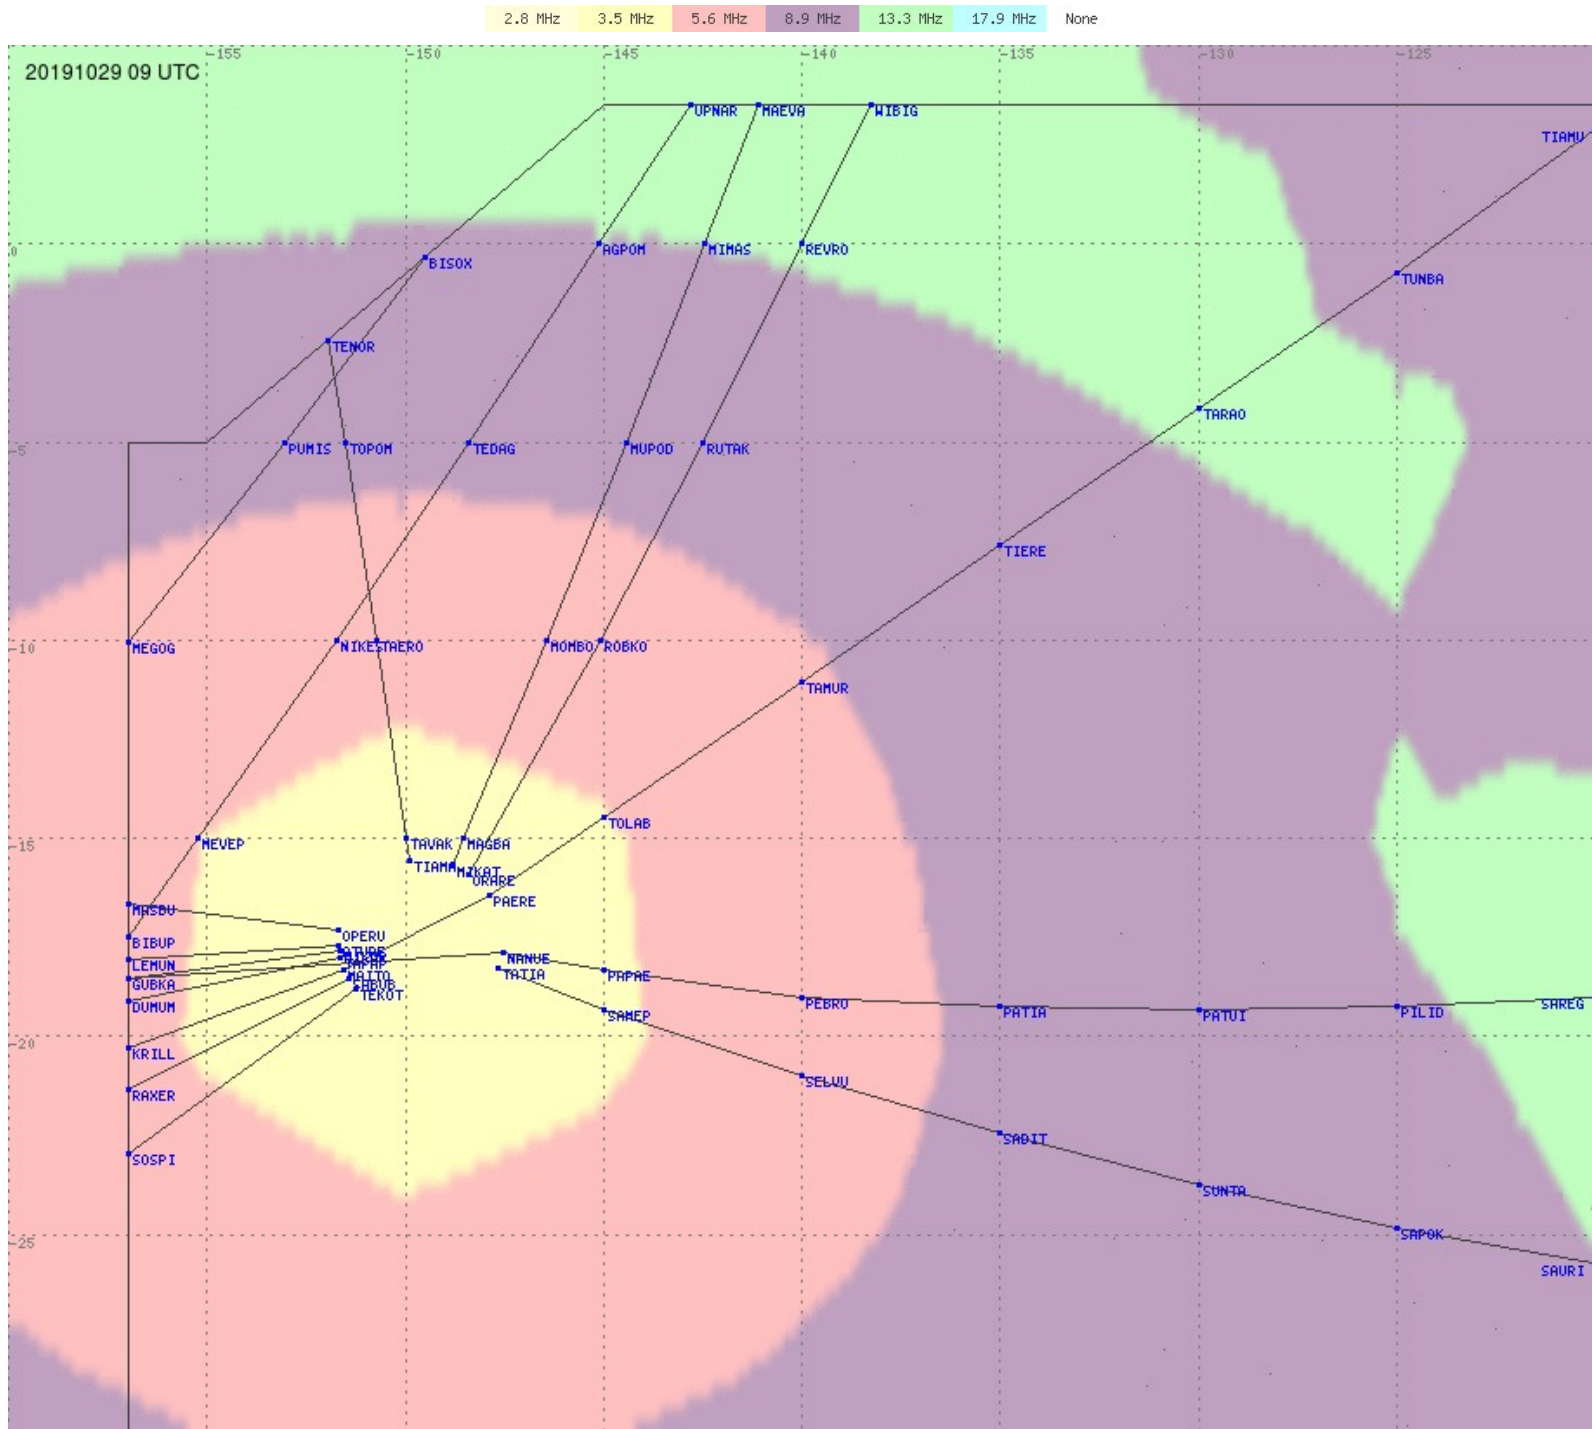

Tahiti FIR - HF Propag - 20191029

2.8 MHz 3.5 MHz 5.6 MHz 8.9 MHz 13.3 MHz 17.9 MHz None

Tahiti FIR - HF Propag - 20191029

2.8 MHz 3.5 MHz 5.6 MHz 8.9 MHz 13.3 MHz 17.9 MHz None

Tahiti FIR - HF Propag - 20191029

2.8 MHz 3.5 MHz 5.6 MHz 8.9 MHz 13.3 MHz 17.9 MHz None

Tahiti FIR - HF Propag - 20191029

2.8 MHz 3.5 MHz 5.6 MHz 8.9 MHz 13.3 MHz 17.9 MHz None

Tahiti FIR - HF Propag - 20191029

Tahiti FIR - HF Propag - 20191029

2.8 MHz
3.5 MHz
5.6 MHz
8.9 MHz
13.3 MHz
17.9 MHz
None

Tahiti FIR - HF Propag - 20191029

Tahiti FIR - HF Propag - 20191029

Tahiti FIR - HF Propag - 20191029

Tahiti FIR - HF Propag - 20191029

Tahiti FIR - HF Propag - 20191029