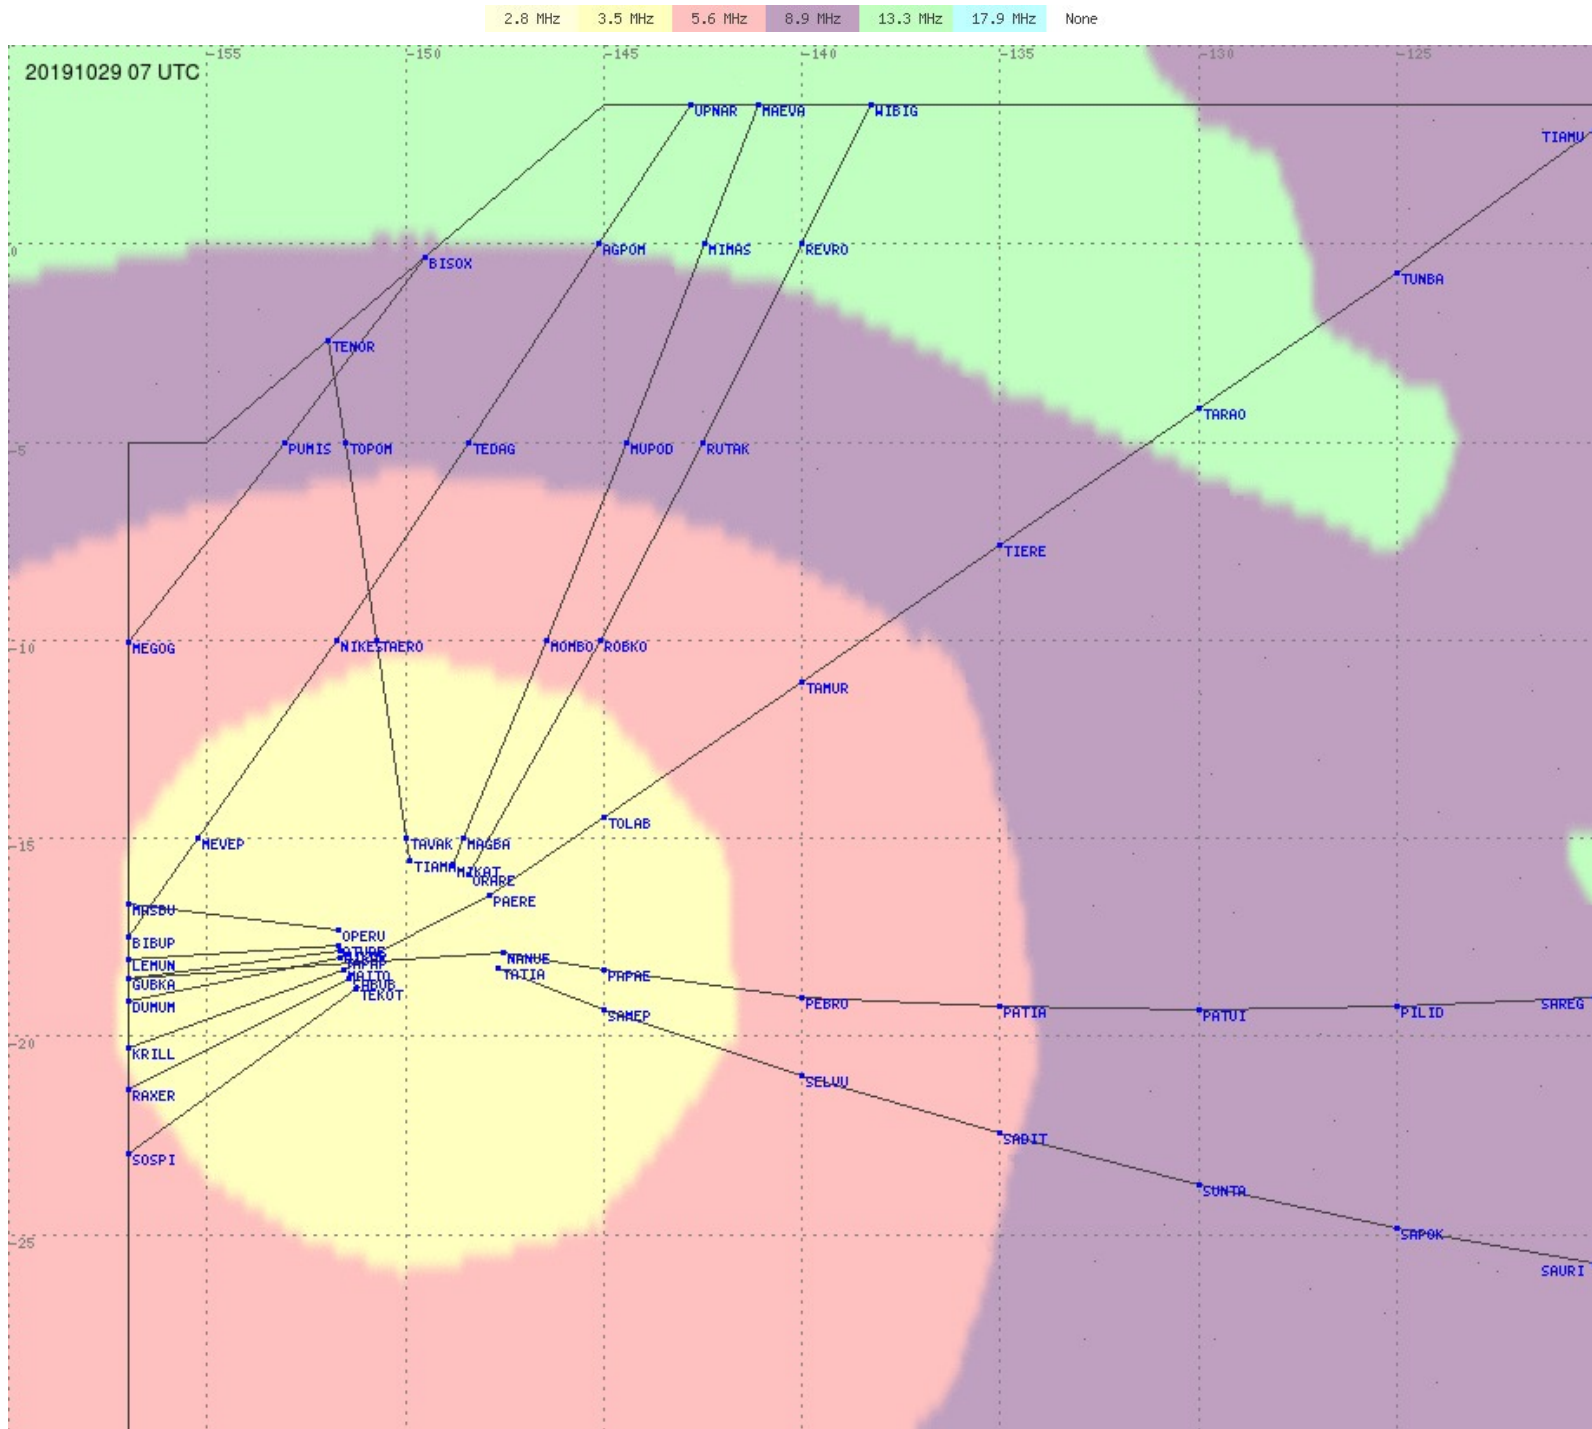

Tahiti FIR - HF Propag - 20191029

2.8 MHz 3.5 MHz 5.6 MHz 8.9 MHz 13.3 MHz 17.9 MHz None

Tahiti FIR - HF Propag - 20191029

2.8 MHz 3.5 MHz 5.6 MHz 8.9 MHz 13.3 MHz 17.9 MHz None

Tahiti FIR - HF Propag - 20191029

2.8 MHz 3.5 MHz 5.6 MHz 8.9 MHz 13.3 MHz 17.9 MHz None

Tahiti FIR - HF Propag - 20191029

2.8 MHz 3.5 MHz 5.6 MHz 8.9 MHz 13.3 MHz 17.9 MHz None

Tahiti FIR - HF Propag - 20191029

Tahiti FIR - HF Propag - 20191029

2.8 MHz
3.5 MHz
5.6 MHz
8.9 MHz
13.3 MHz
17.9 MHz
None

Tahiti FIR - HF Propag - 20191029

Tahiti FIR - HF Propag - 20191029

Tahiti FIR - HF Propag - 20191029

Tahiti FIR - HF Propag - 20191029

Tahiti FIR - HF Propag - 20191029