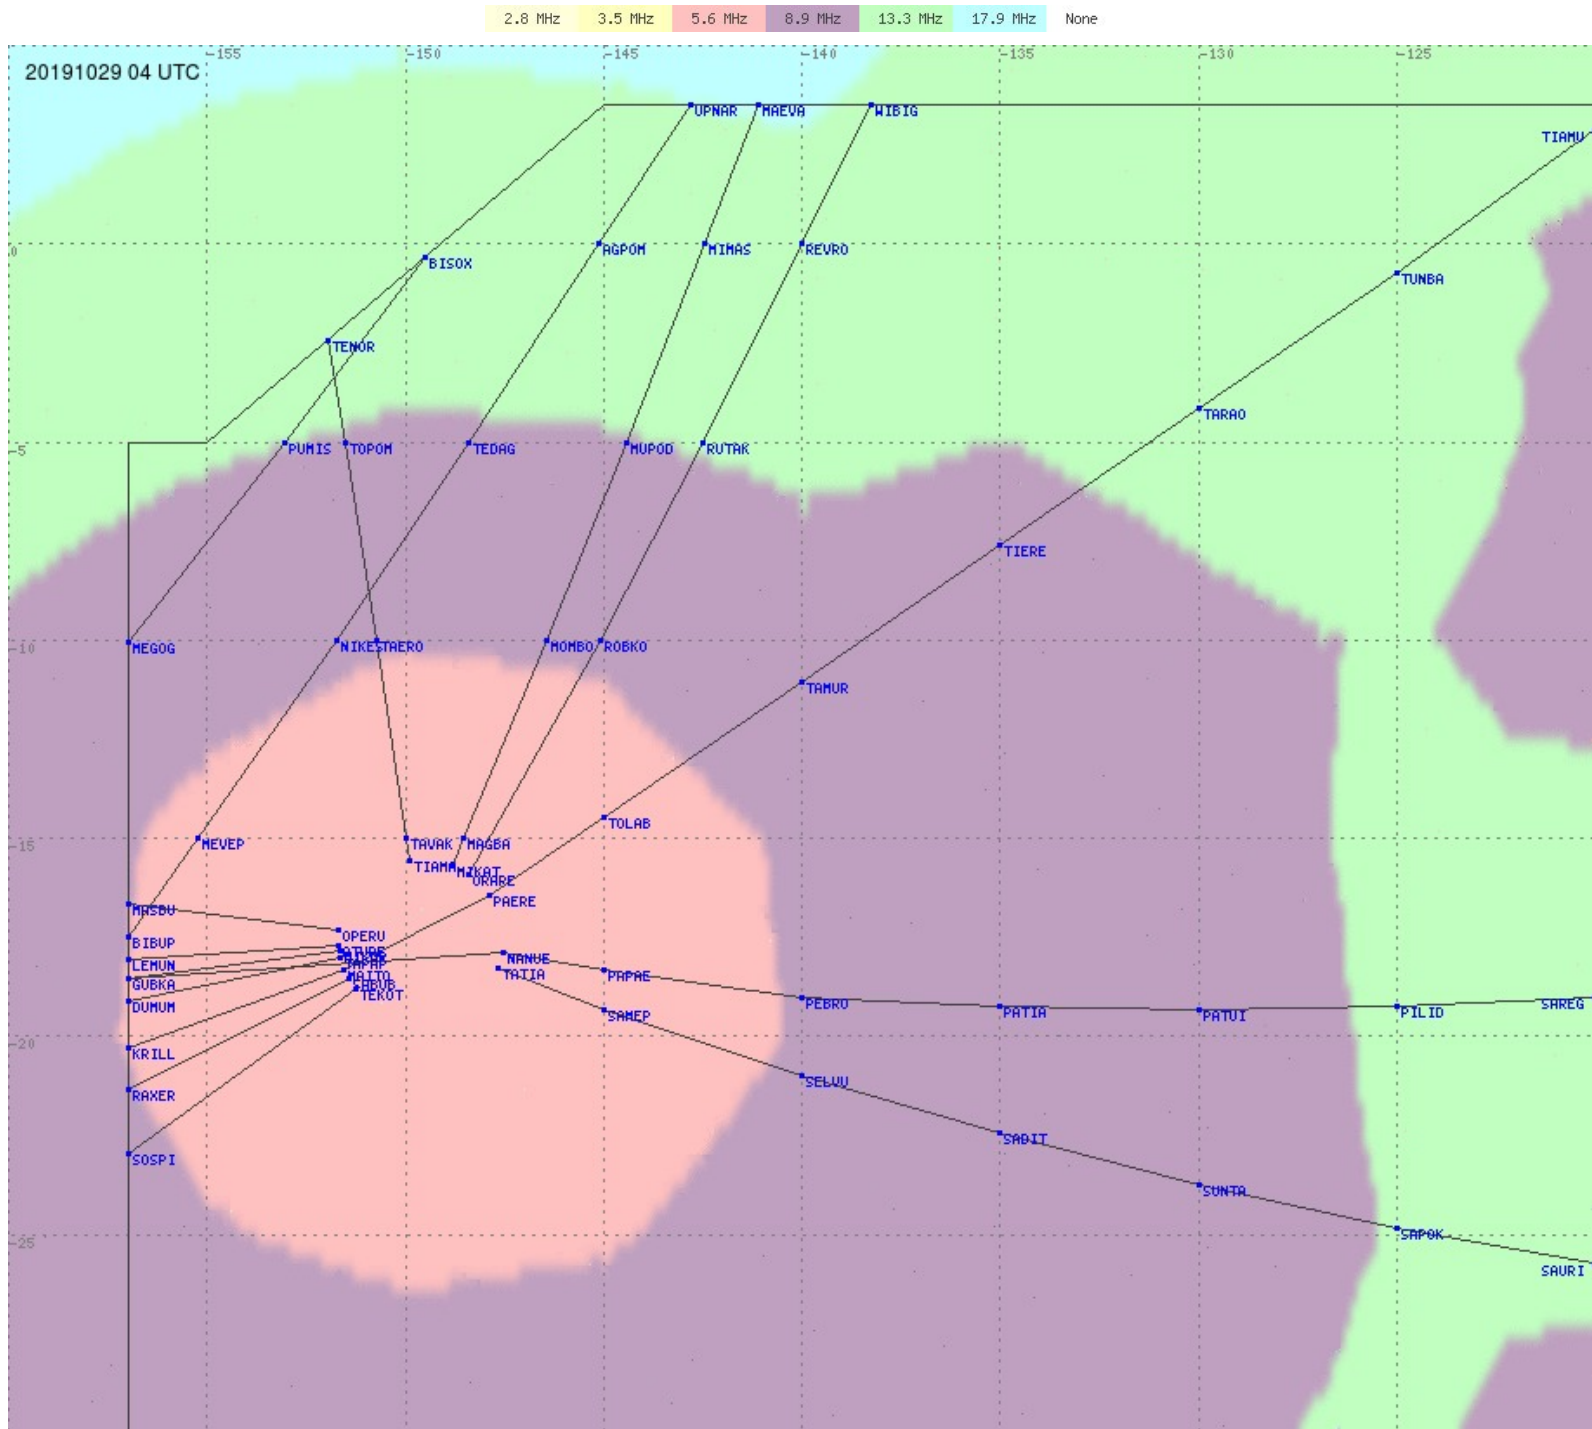

Tahiti FIR - HF Propag - 20191029

2.8 MHz 3.5 MHz 5.6 MHz 8.9 MHz 13.3 MHz 17.9 MHz None

Tahiti FIR - HF Propag - 20191029

2.8 MHz 3.5 MHz 5.6 MHz 8.9 MHz 13.3 MHz 17.9 MHz None

Tahiti FIR - HF Propag - 20191029

2.8 MHz 3.5 MHz 5.6 MHz 8.9 MHz 13.3 MHz 17.9 MHz None

Tahiti FIR - HF Propag - 20191029

2.8 MHz 3.5 MHz 5.6 MHz 8.9 MHz 13.3 MHz 17.9 MHz None

Tahiti FIR - HF Propag - 20191029

Tahiti FIR - HF Propag - 20191029

2.8 MHz
3.5 MHz
5.6 MHz
8.9 MHz
13.3 MHz
17.9 MHz
None

Tahiti FIR - HF Propag - 20191029

Tahiti FIR - HF Propag - 20191029

Tahiti FIR - HF Propag - 20191029

Tahiti FIR - HF Propag - 20191029

Tahiti FIR - HF Propag - 20191029