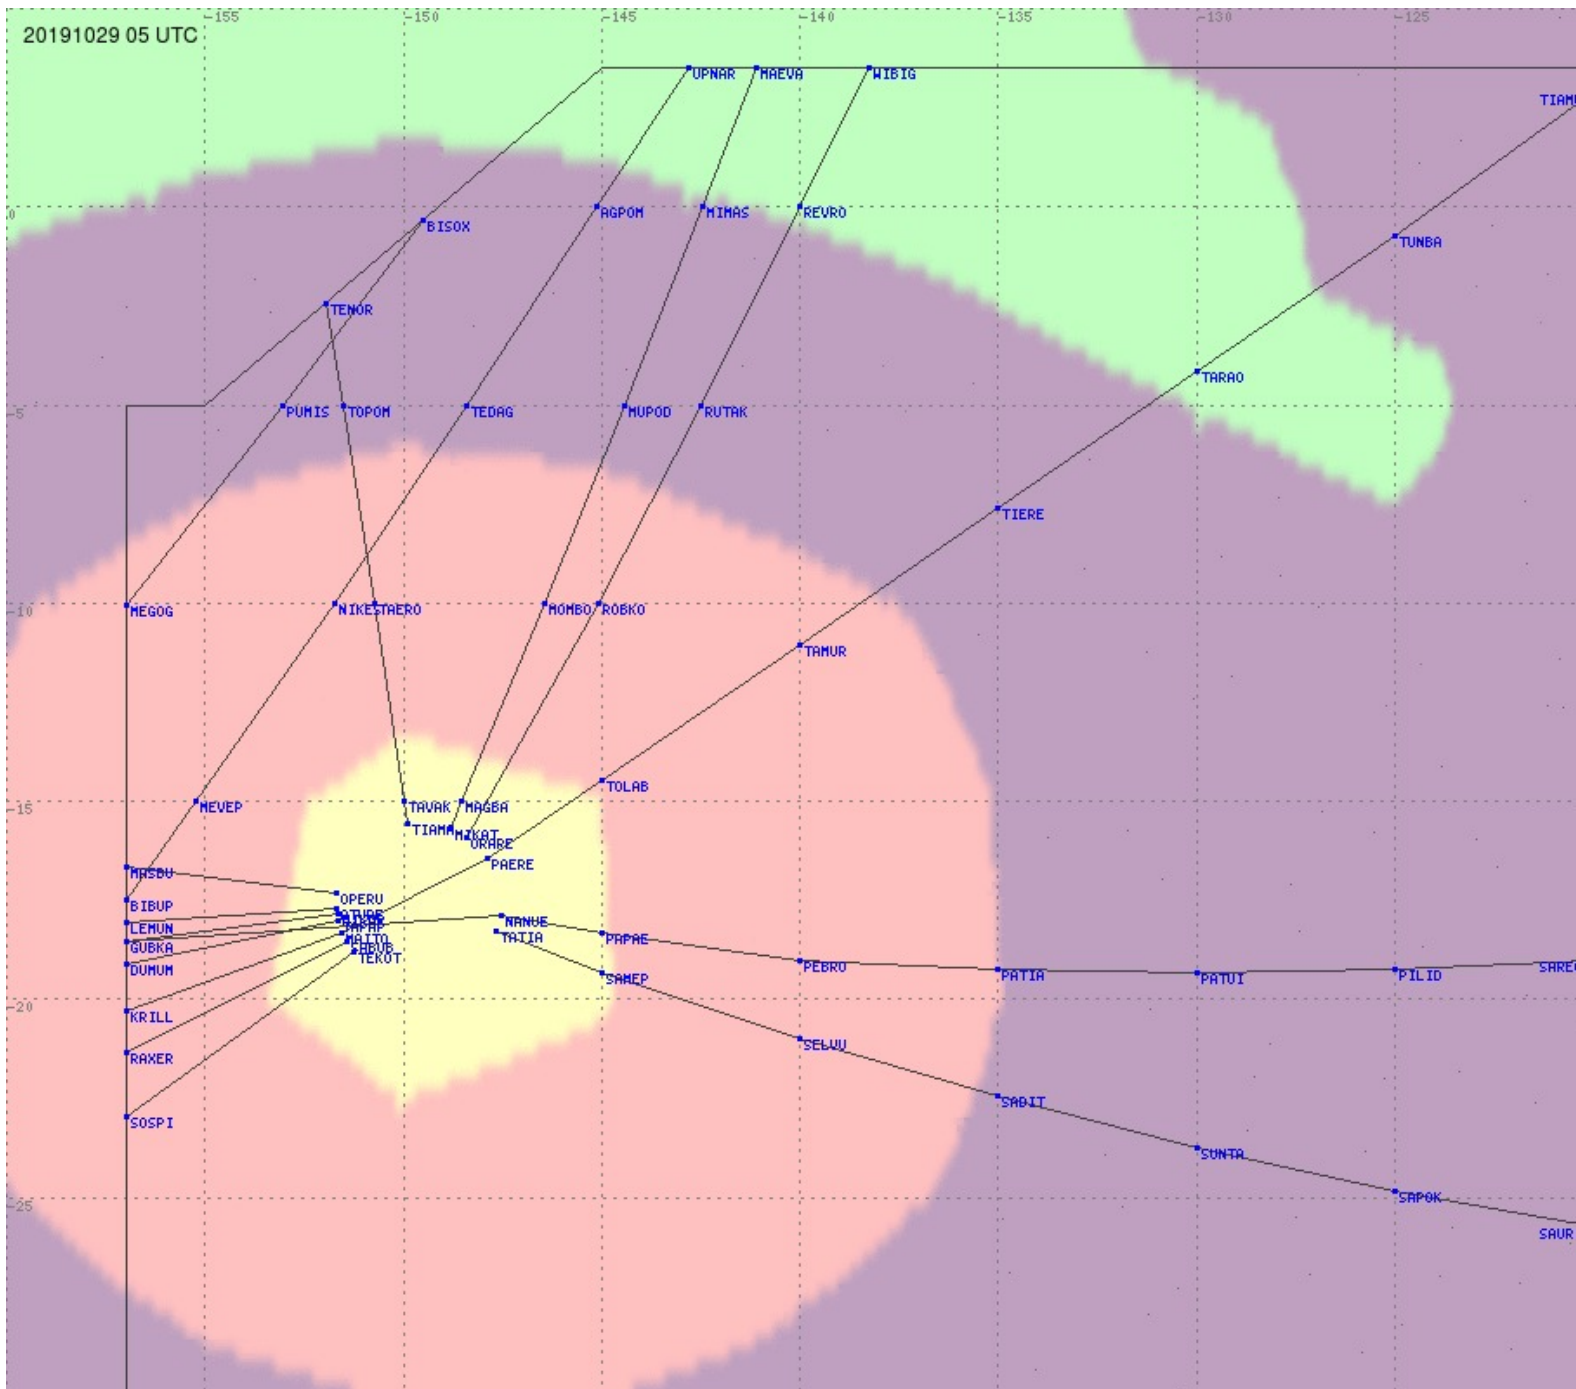

Tahiti FIR - HF Propag - 20191029

2.8 MHz 3.5 MHz 5.6 MHz 8.9 MHz 13.3 MHz 17.9 MHz None

Tahiti FIR - HF Propag - 20191029

2.8 MHz 3.5 MHz 5.6 MHz 8.9 MHz 13.3 MHz 17.9 MHz None

Tahiti FIR - HF Propag - 20191029

2.8 MHz 3.5 MHz 5.6 MHz 8.9 MHz 13.3 MHz 17.9 MHz None

Tahiti FIR - HF Propag - 20191029

2.8 MHz 3.5 MHz 5.6 MHz 8.9 MHz 13.3 MHz 17.9 MHz None

Tahiti FIR - HF Propag - 20191029

Tahiti FIR - HF Propag - 20191029

2.8 MHz
3.5 MHz
5.6 MHz
8.9 MHz
13.3 MHz
17.9 MHz
None

Tahiti FIR - HF Propag - 20191029

Tahiti FIR - HF Propag - 20191029

Tahiti FIR - HF Propag - 20191029

Tahiti FIR - HF Propag - 20191029

Tahiti FIR - HF Propag - 20191029