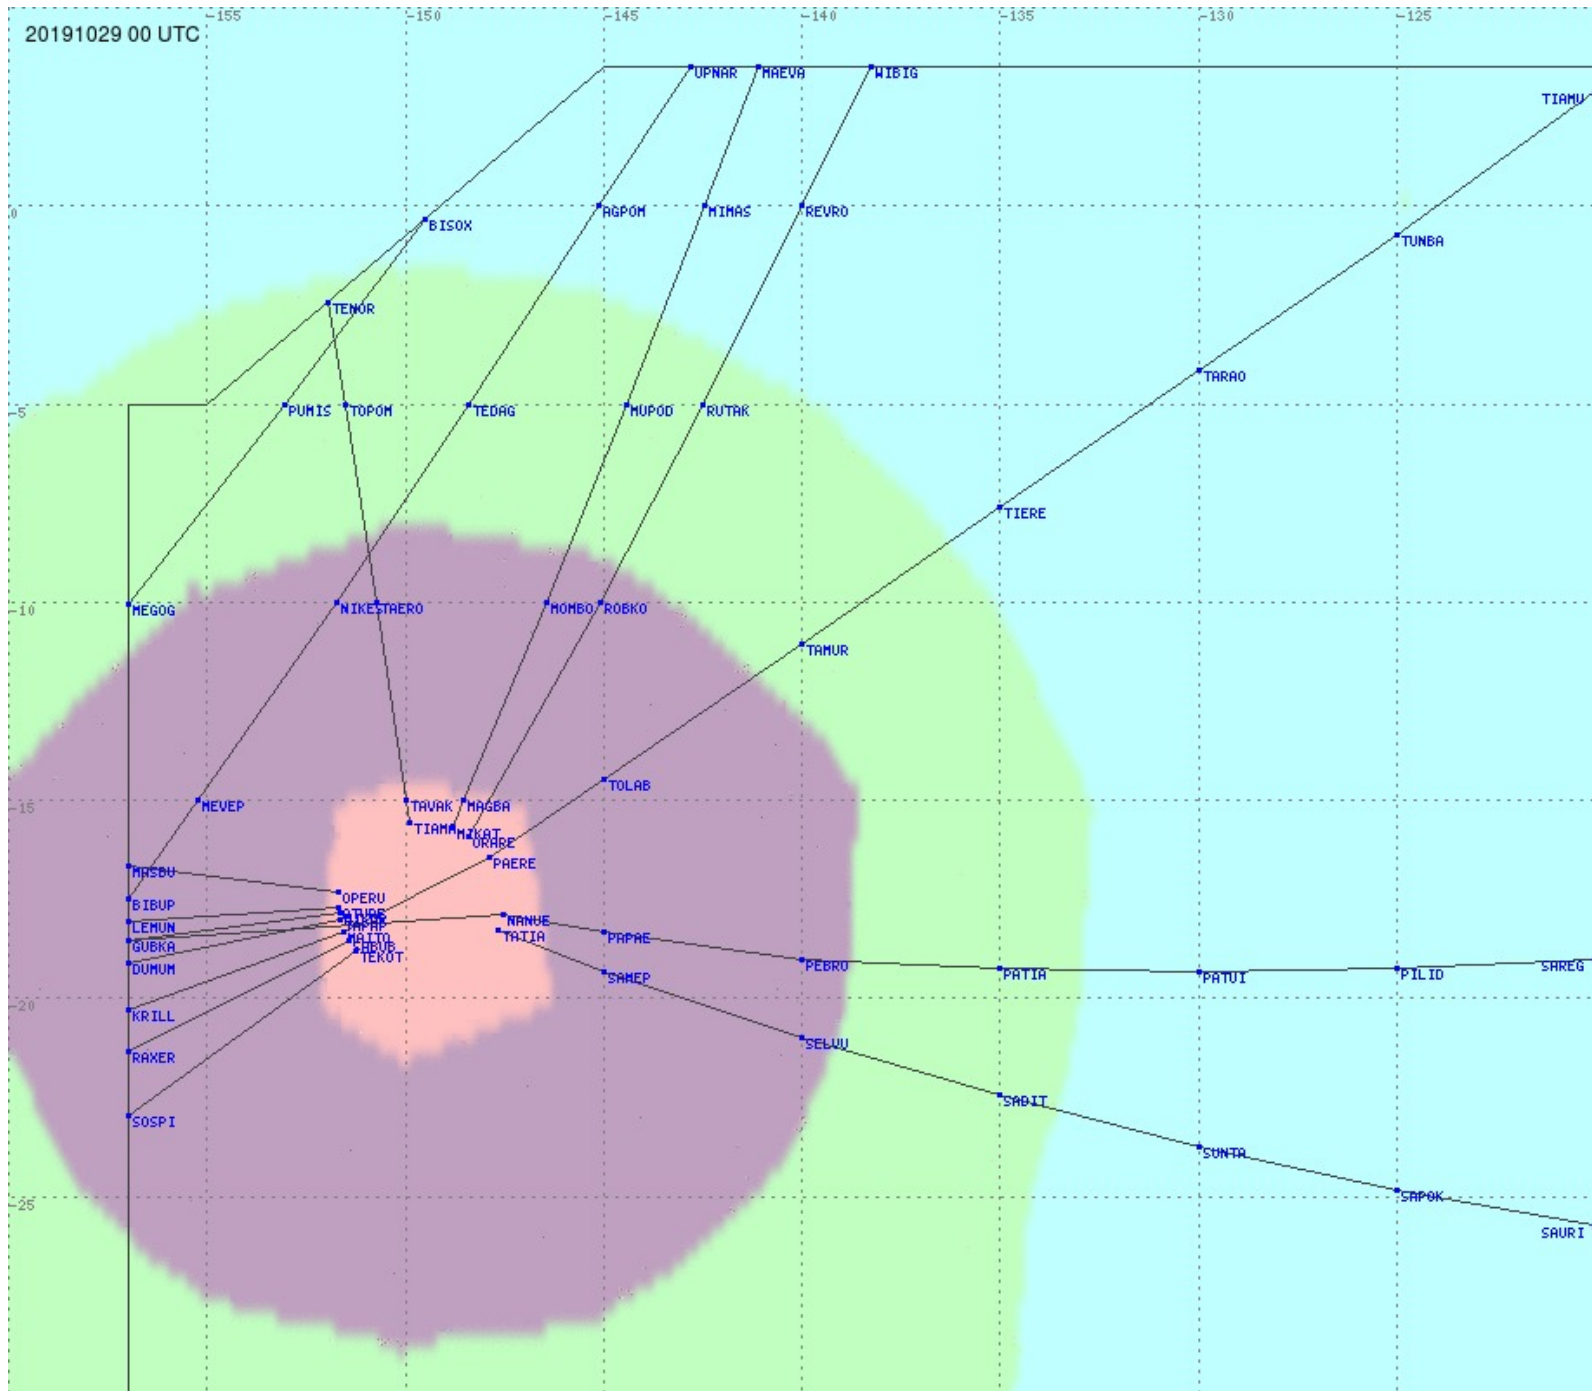

Tahiti FIR - HF Propag - 20191029

2.8 MHz 3.5 MHz 5.6 MHz 8.9 MHz 13.3 MHz 17.9 MHz None

Tahiti FIR - HF Propag - 20191029

2.8 MHz 3.5 MHz 5.6 MHz 8.9 MHz 13.3 MHz 17.9 MHz None

Tahiti FIR - HF Propag - 20191029

2.8 MHz 3.5 MHz 5.6 MHz 8.9 MHz 13.3 MHz 17.9 MHz None

Tahiti FIR - HF Propag - 20191029

2.8 MHz 3.5 MHz 5.6 MHz 8.9 MHz 13.3 MHz 17.9 MHz None

Tahiti FIR - HF Propag - 20191029

Tahiti FIR - HF Propag - 20191029