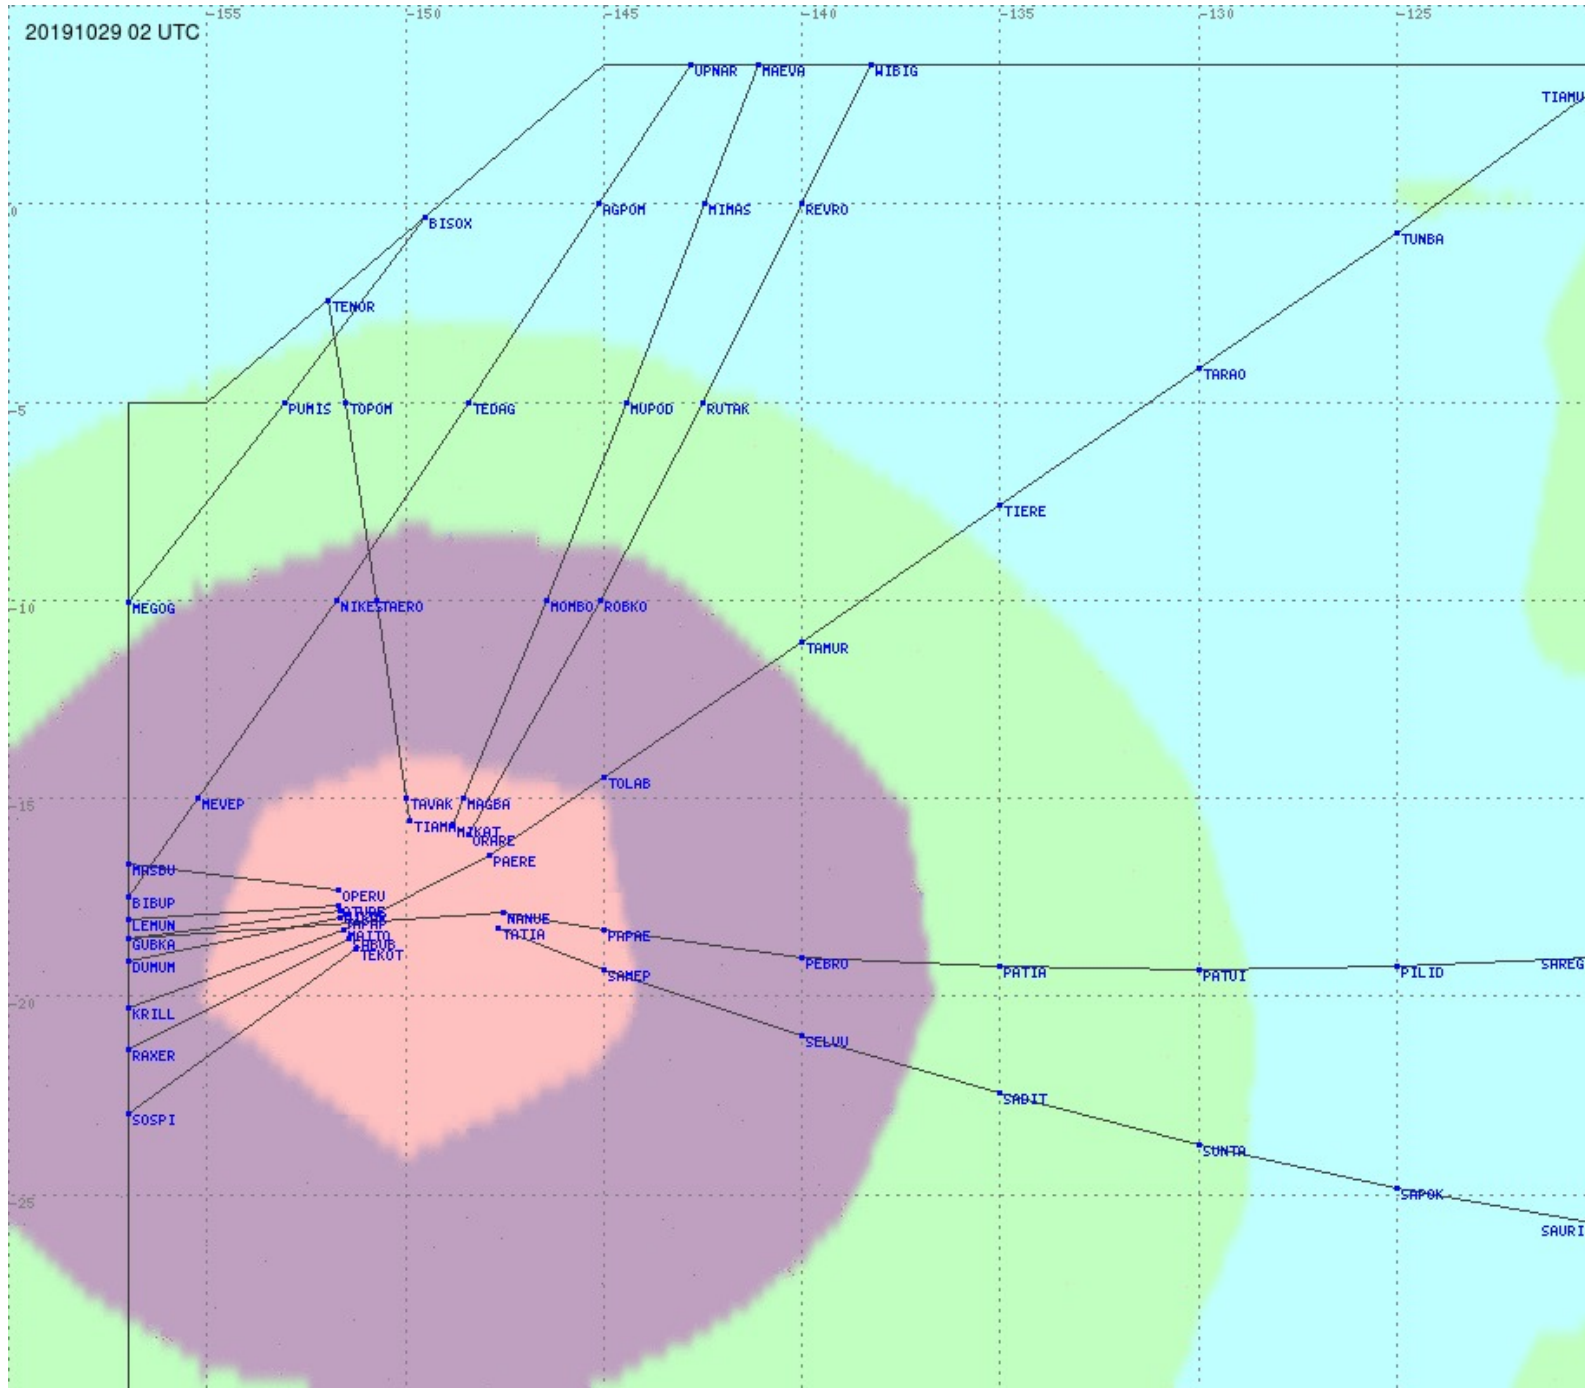

Tahiti FIR - HF Propag - 20191029

2.8 MHz 3.5 MHz 5.6 MHz 8.9 MHz 13.3 MHz 17.9 MHz None

Tahiti FIR - HF Propag - 20191029

2.8 MHz 3.5 MHz 5.6 MHz 8.9 MHz 13.3 MHz 17.9 MHz None

Tahiti FIR - HF Propag - 20191029

2.8 MHz 3.5 MHz 5.6 MHz 8.9 MHz 13.3 MHz 17.9 MHz None

Tahiti FIR - HF Propag - 20191029

2.8 MHz 3.5 MHz 5.6 MHz 8.9 MHz 13.3 MHz 17.9 MHz None

Tahiti FIR - HF Propag - 20191029

Tahiti FIR - HF Propag - 20191029