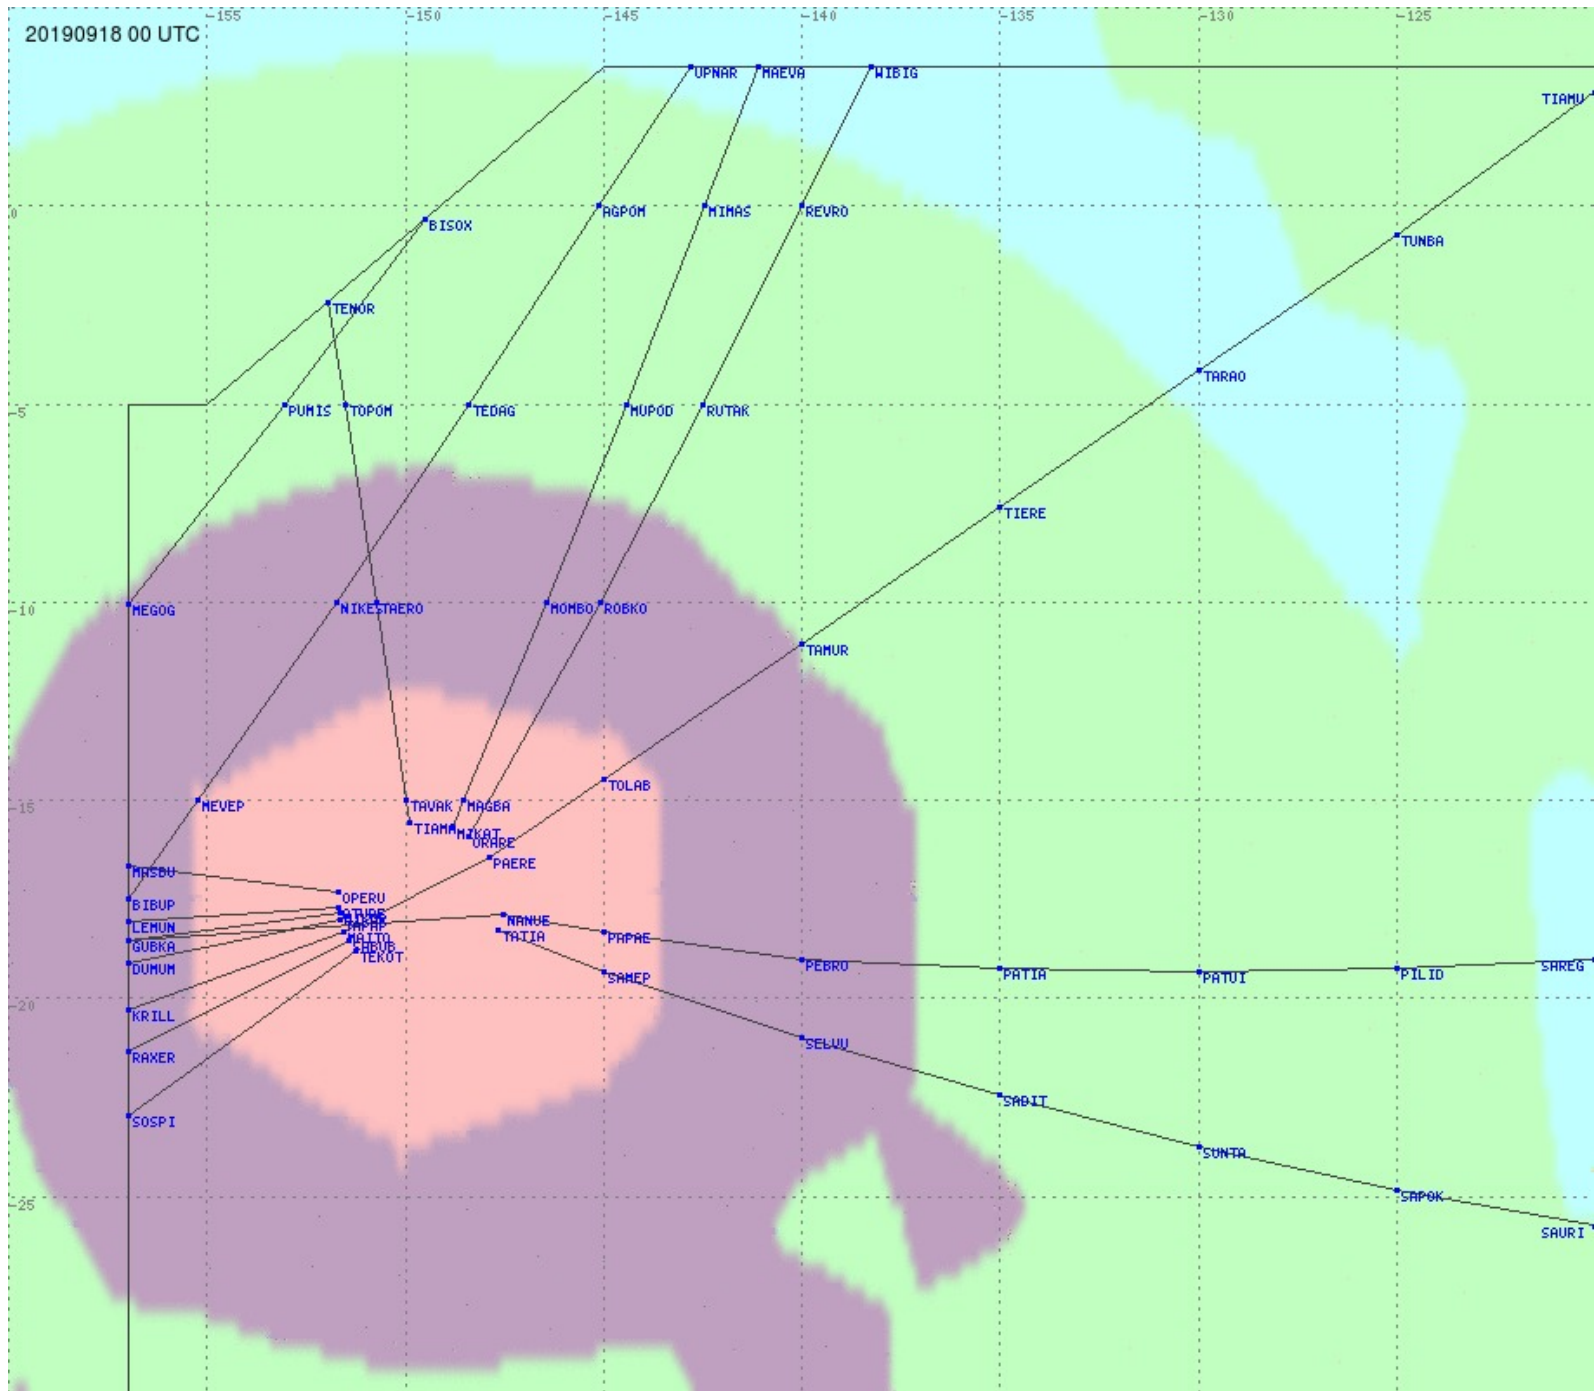

Tahiti FIR - HF Propag - 20190918

2.8 MHz
3.5 MHz
5.6 MHz
8.9 MHz
13.3 MHz
17.9 MHz
None