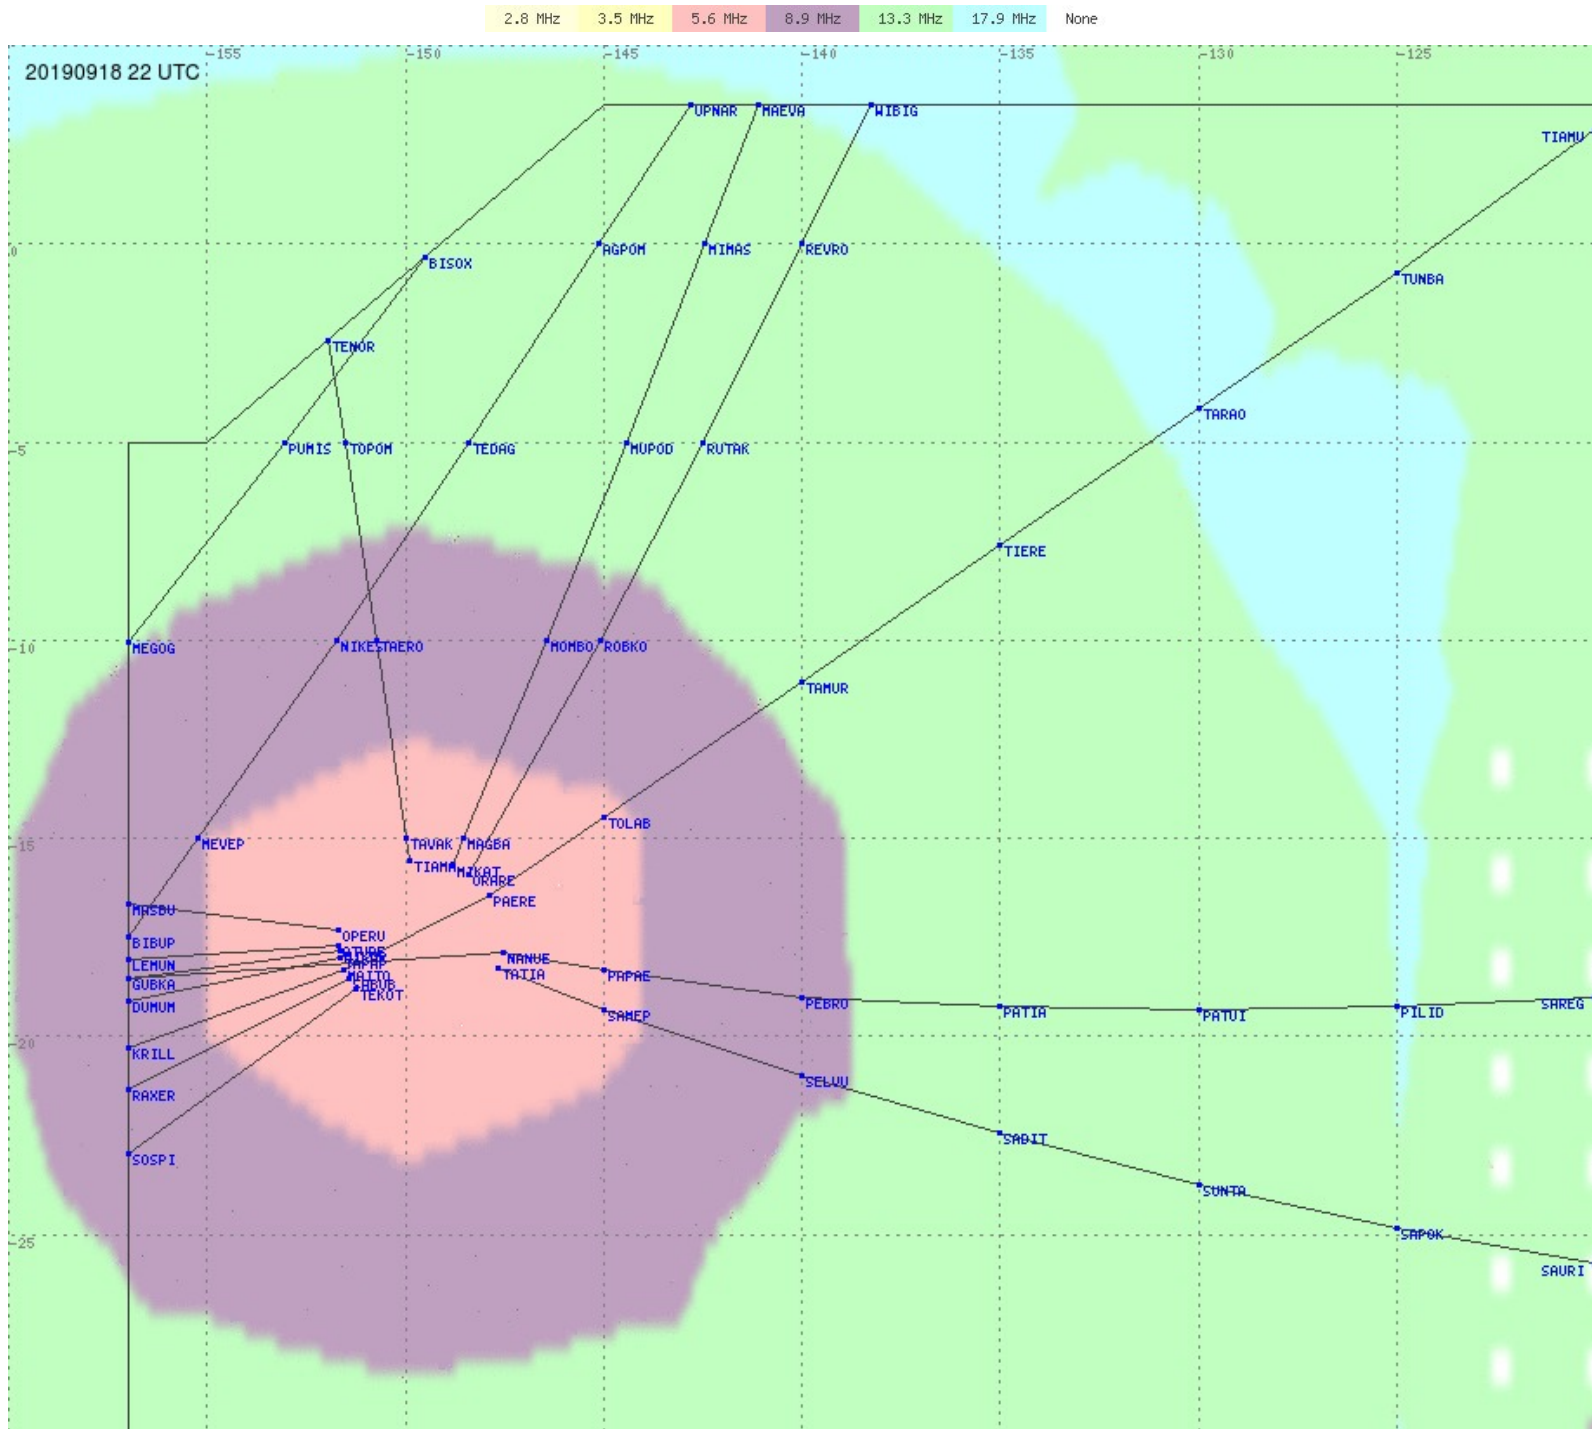

Tahiti FIR - HF Propag - 20190918

2.8 MHz
3.5 MHz
5.6 MHz
8.9 MHz
13.3 MHz
17.9 MHz
None

Tahiti FIR - HF Propag - 20190918

Tahiti FIR - HF Propag - 20190918

2.8 MHz
3.5 MHz
5.6 MHz
8.9 MHz
13.3 MHz
17.9 MHz
None

Tahiti FIR - HF Propag - 20190918

Tahiti FIR - HF Propag - 20190918

2.8 MHz 3.5 MHz 5.6 MHz 8.9 MHz 13.3 MHz 17.9 MHz None

Tahiti FIR - HF Propag - 20190918

2.8 MHz 3.5 MHz 5.6 MHz 8.9 MHz 13.3 MHz 17.9 MHz None

Tahiti FIR - HF Propag - 20190918

2.8 MHz 3.5 MHz 5.6 MHz 8.9 MHz 13.3 MHz 17.9 MHz None

Tahiti FIR - HF Propag - 20190918

2.8 MHz 3.5 MHz 5.6 MHz 8.9 MHz 13.3 MHz 17.9 MHz None

Tahiti FIR - HF Propag - 20190918

2.8 MHz 3.5 MHz 5.6 MHz 8.9 MHz 13.3 MHz 17.9 MHz None

Tahiti FIR - HF Propag - 20190918

Tahiti FIR - HF Propag - 20190918

Tahiti FIR - HF Propag - 20190918

2.8 MHz 3.5 MHz 5.6 MHz 8.9 MHz 13.3 MHz 17.9 MHz None