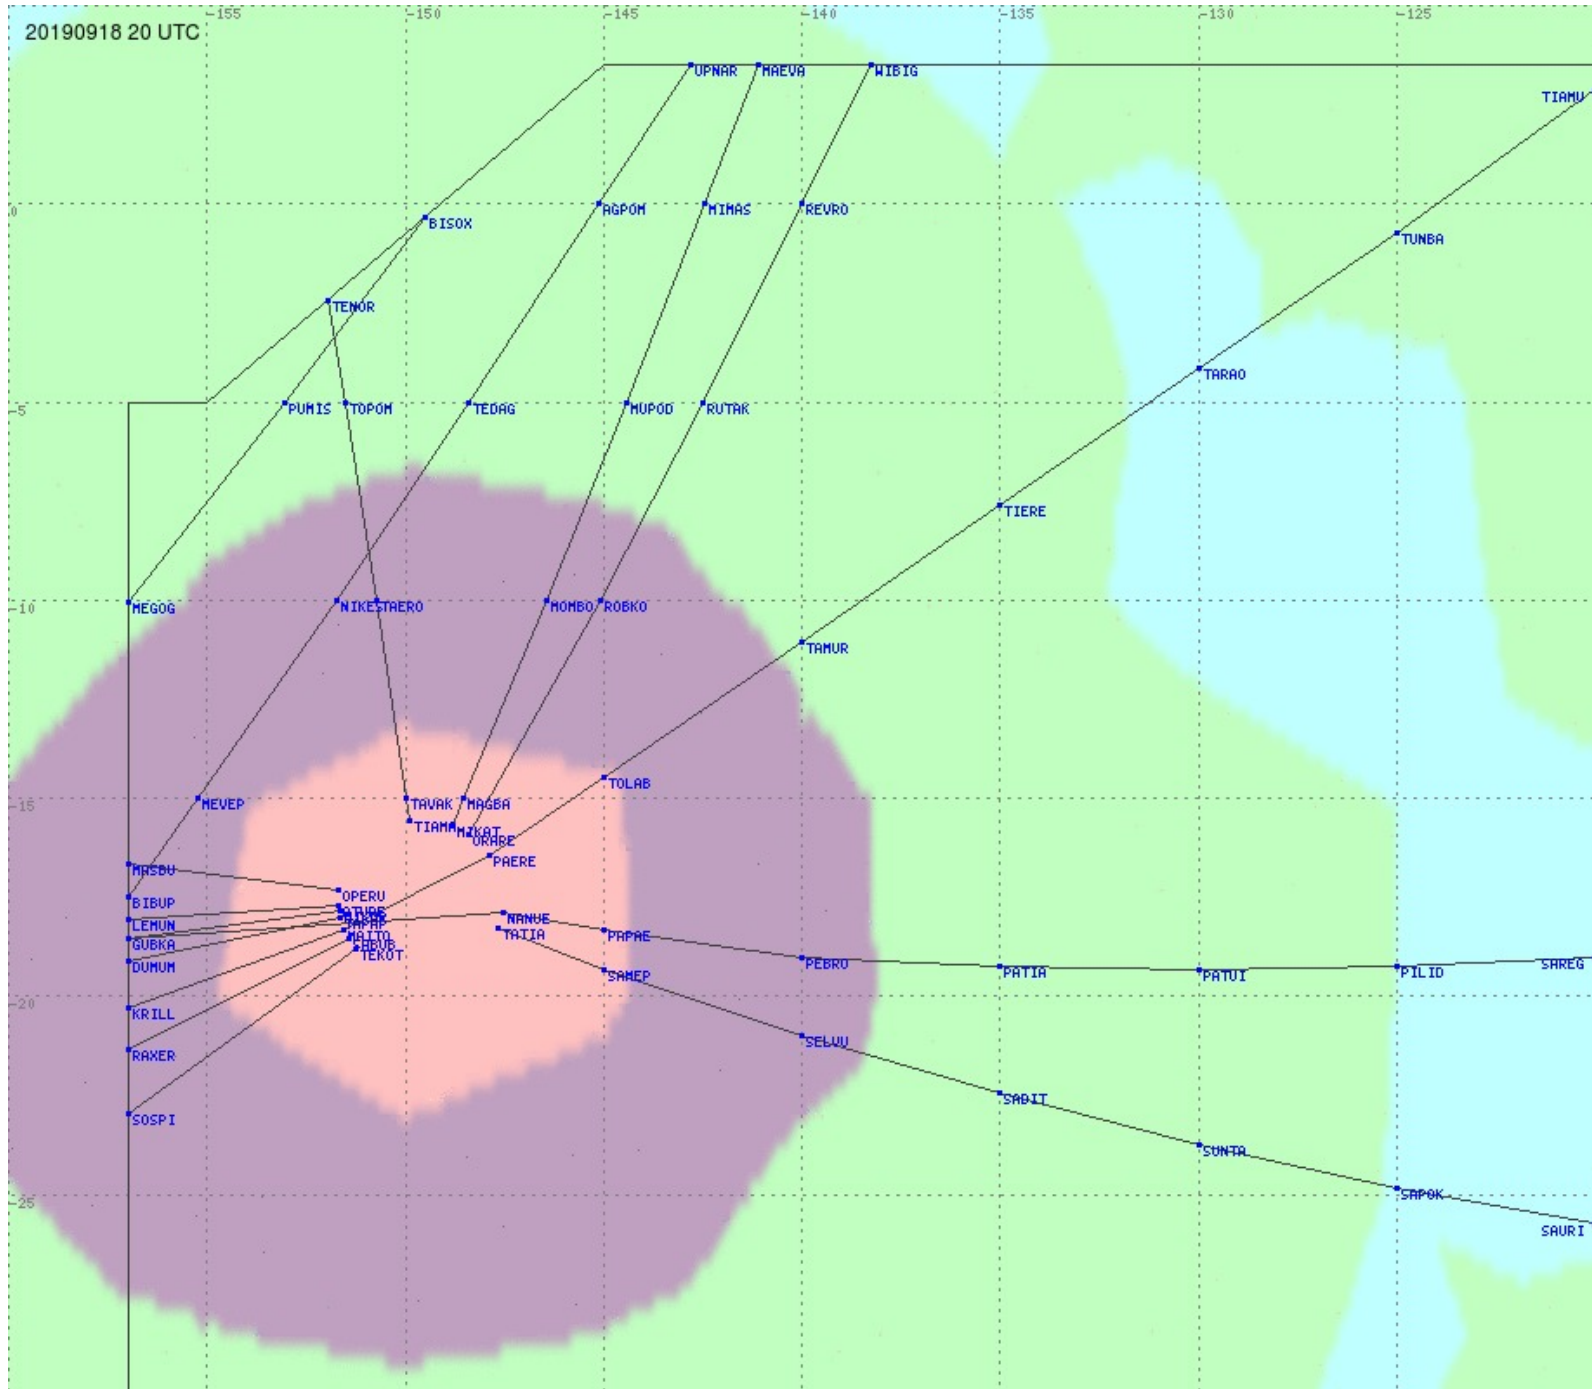

Tahiti FIR - HF Propag - 20190918

2.8 MHz
3.5 MHz
5.6 MHz
8.9 MHz
13.3 MHz
17.9 MHz
None

Tahiti FIR - HF Propag - 20190918

Tahiti FIR - HF Propag - 20190918

2.8 MHz
3.5 MHz
5.6 MHz
8.9 MHz
13.3 MHz
17.9 MHz
None

Tahiti FIR - HF Propag - 20190918

Tahiti FIR - HF Propag - 20190918

2.8 MHz 3.5 MHz 5.6 MHz 8.9 MHz 13.3 MHz 17.9 MHz None

Tahiti FIR - HF Propag - 20190918

2.8 MHz 3.5 MHz 5.6 MHz 8.9 MHz 13.3 MHz 17.9 MHz None

Tahiti FIR - HF Propag - 20190918

2.8 MHz 3.5 MHz 5.6 MHz 8.9 MHz 13.3 MHz 17.9 MHz None

Tahiti FIR - HF Propag - 20190918

2.8 MHz 3.5 MHz 5.6 MHz 8.9 MHz 13.3 MHz 17.9 MHz None

Tahiti FIR - HF Propag - 20190918

2.8 MHz 3.5 MHz 5.6 MHz 8.9 MHz 13.3 MHz 17.9 MHz None

Tahiti FIR - HF Propag - 20190918

Tahiti FIR - HF Propag - 20190918

Tahiti FIR - HF Propag - 20190918

2.8 MHz 3.5 MHz 5.6 MHz 8.9 MHz 13.3 MHz 17.9 MHz None