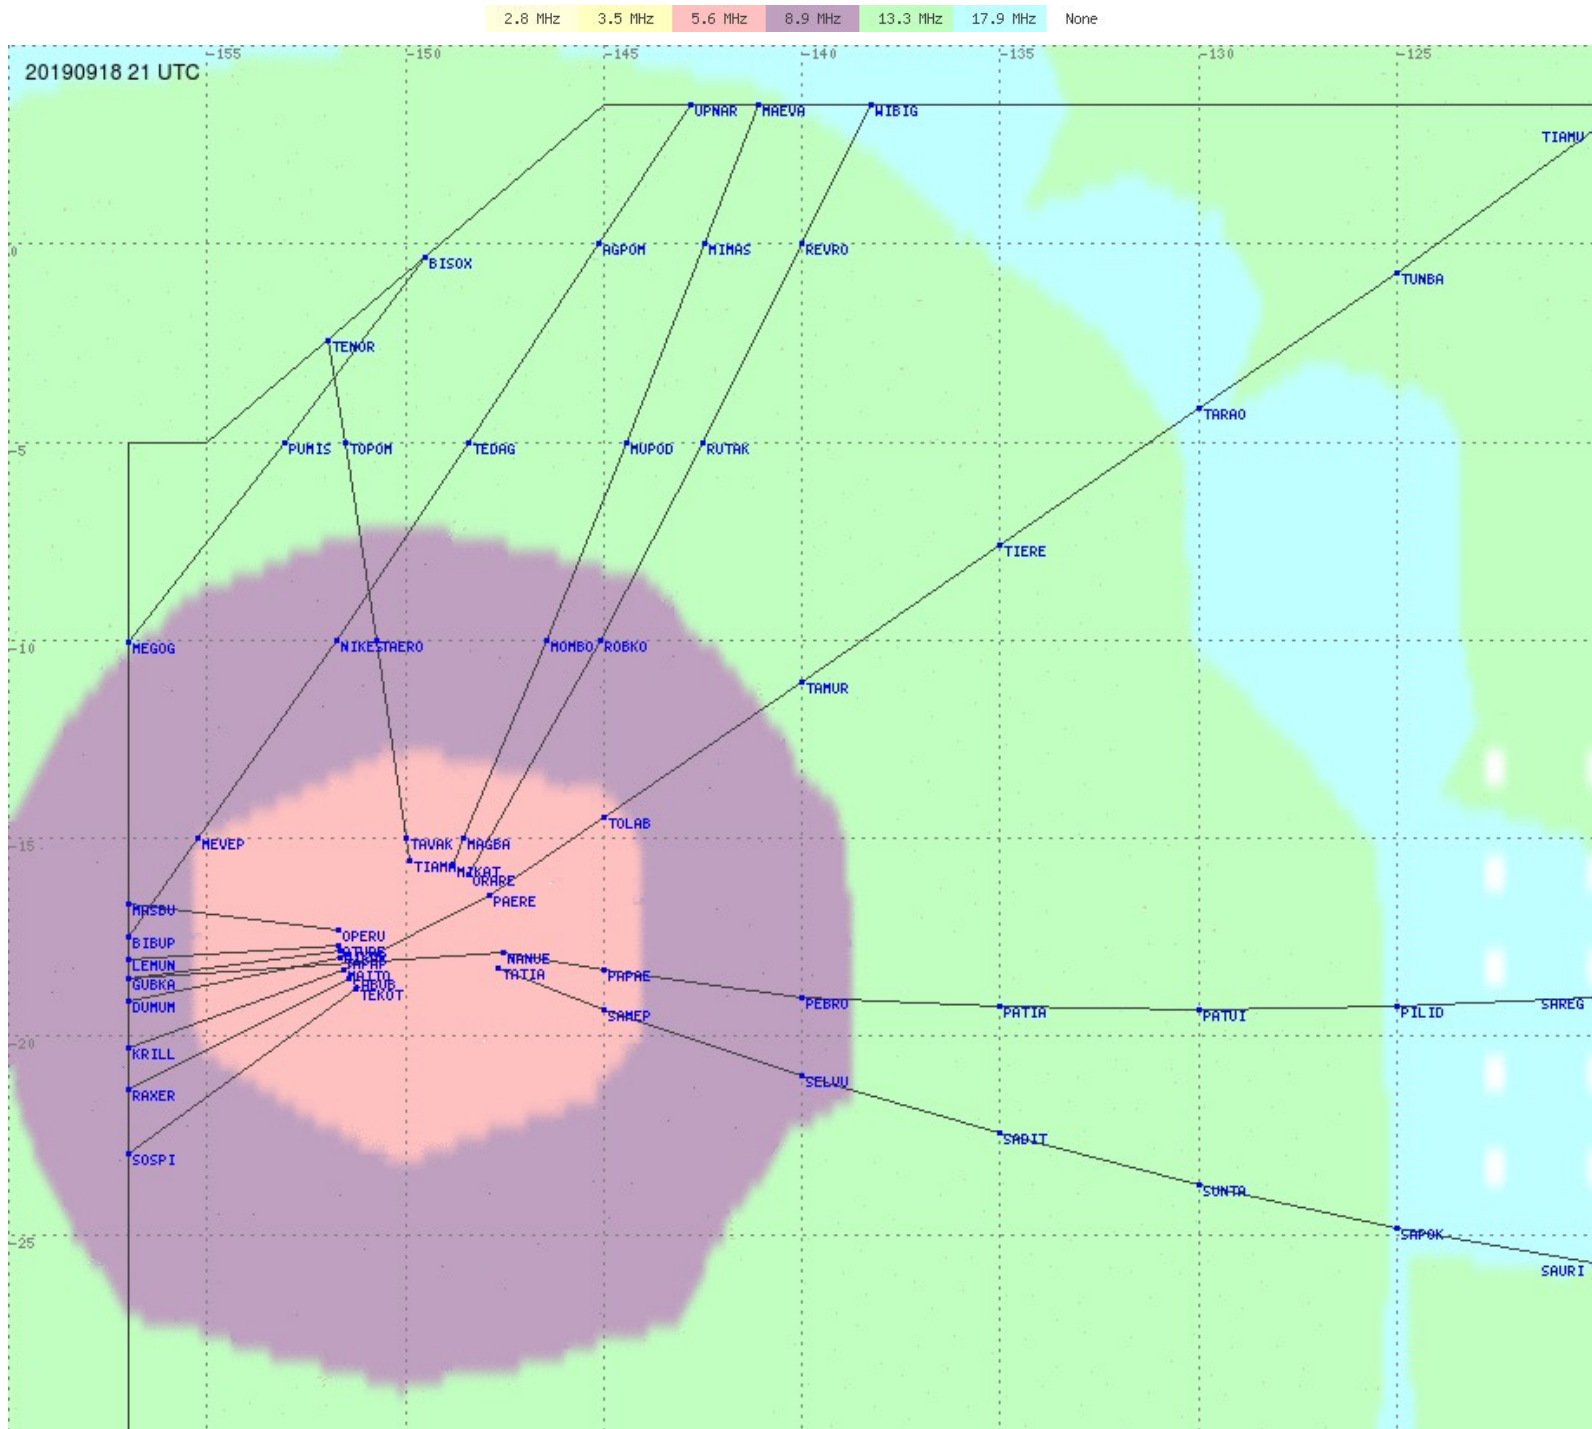

Tahiti FIR - HF Propag - 20190918

2.8 MHz
3.5 MHz
5.6 MHz
8.9 MHz
13.3 MHz
17.9 MHz
None

Tahiti FIR - HF Propag - 20190918

Tahiti FIR - HF Propag - 20190918

2.8 MHz
3.5 MHz
5.6 MHz
8.9 MHz
13.3 MHz
17.9 MHz
None

Tahiti FIR - HF Propag - 20190918

Tahiti FIR - HF Propag - 20190918

2.8 MHz 3.5 MHz 5.6 MHz 8.9 MHz 13.3 MHz 17.9 MHz None

Tahiti FIR - HF Propag - 20190918

2.8 MHz 3.5 MHz 5.6 MHz 8.9 MHz 13.3 MHz 17.9 MHz None

Tahiti FIR - HF Propag - 20190918

2.8 MHz 3.5 MHz 5.6 MHz 8.9 MHz 13.3 MHz 17.9 MHz None

Tahiti FIR - HF Propag - 20190918

2.8 MHz 3.5 MHz 5.6 MHz 8.9 MHz 13.3 MHz 17.9 MHz None

Tahiti FIR - HF Propag - 20190918

2.8 MHz 3.5 MHz 5.6 MHz 8.9 MHz 13.3 MHz 17.9 MHz None

Tahiti FIR - HF Propag - 20190918

Tahiti FIR - HF Propag - 20190918

Tahiti FIR - HF Propag - 20190918

2.8 MHz 3.5 MHz 5.6 MHz 8.9 MHz 13.3 MHz 17.9 MHz None