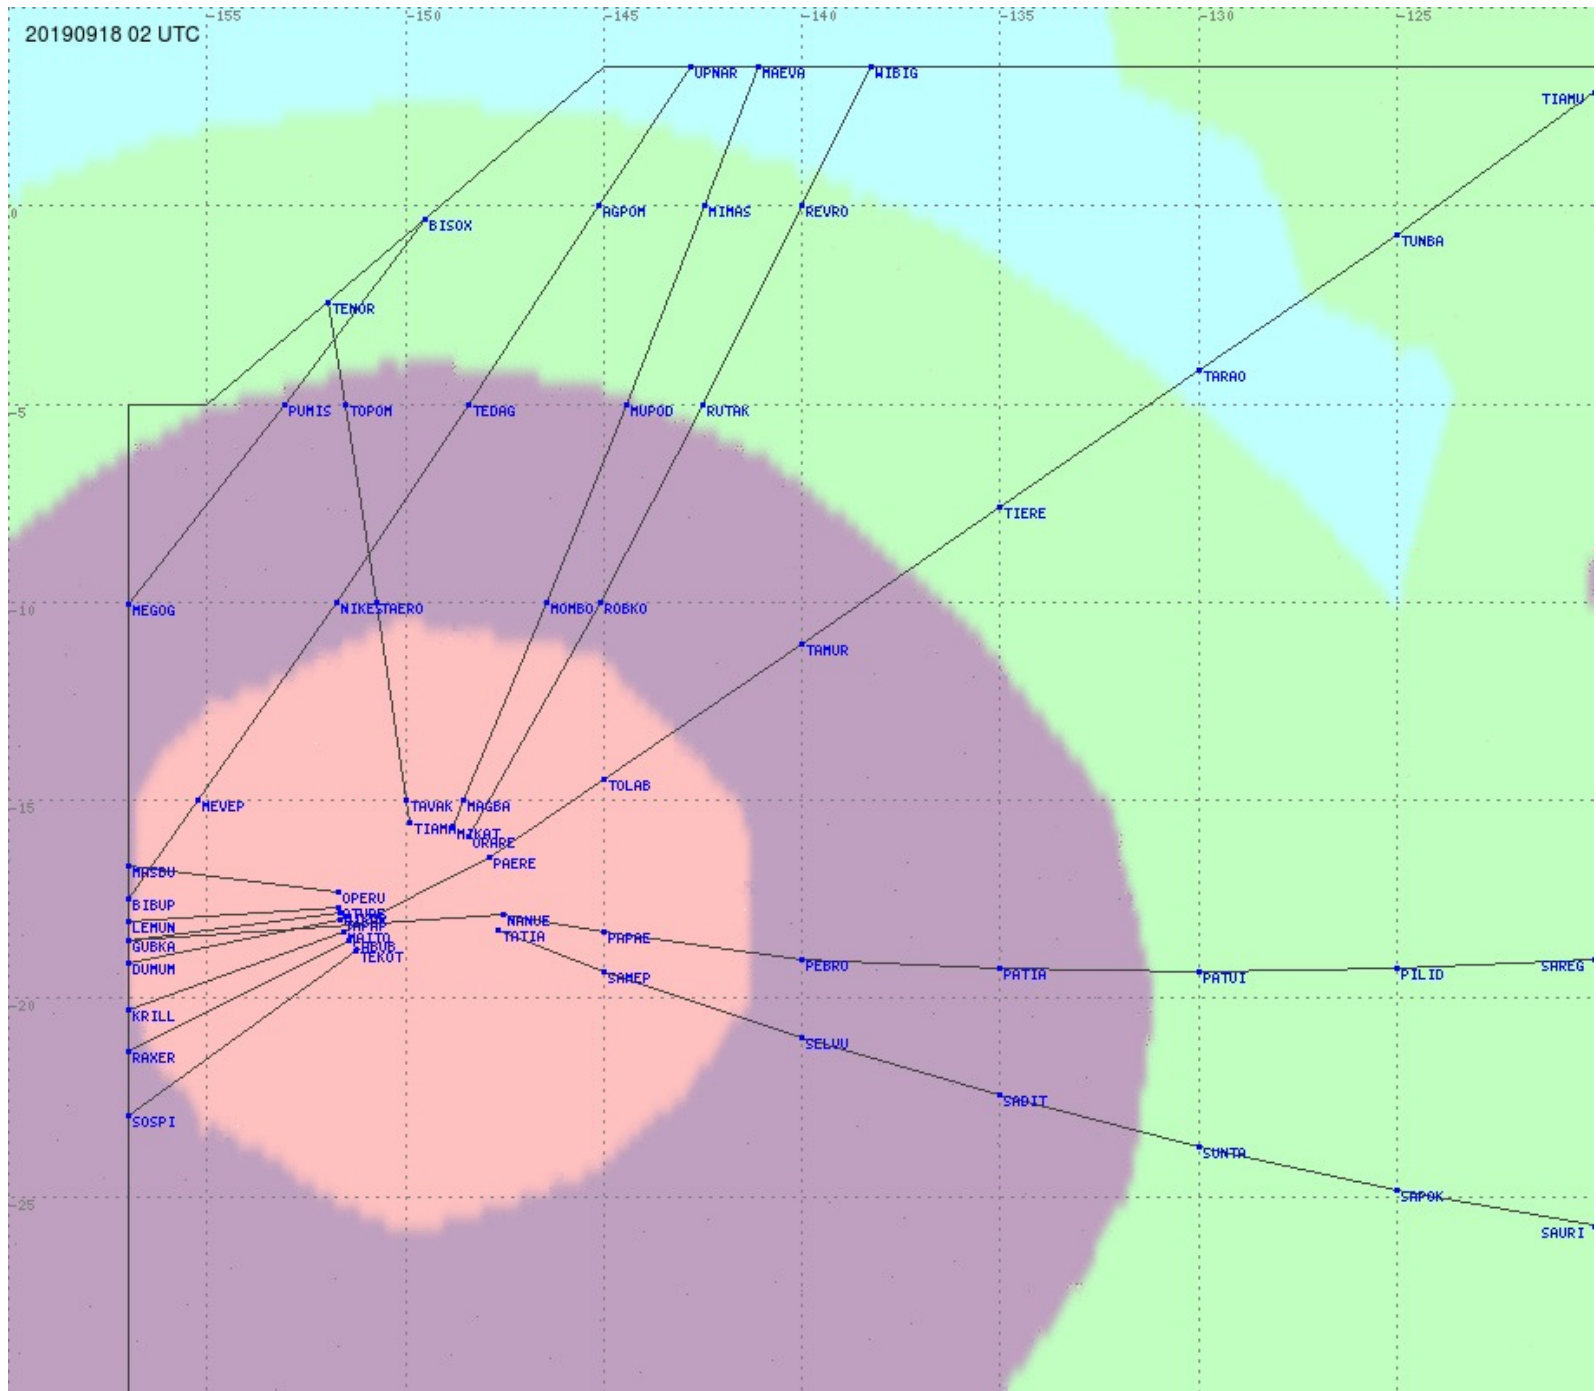

Tahiti FIR - HF Propag - 20190918

2.8 MHz
3.5 MHz
5.6 MHz
8.9 MHz
13.3 MHz
17.9 MHz
None