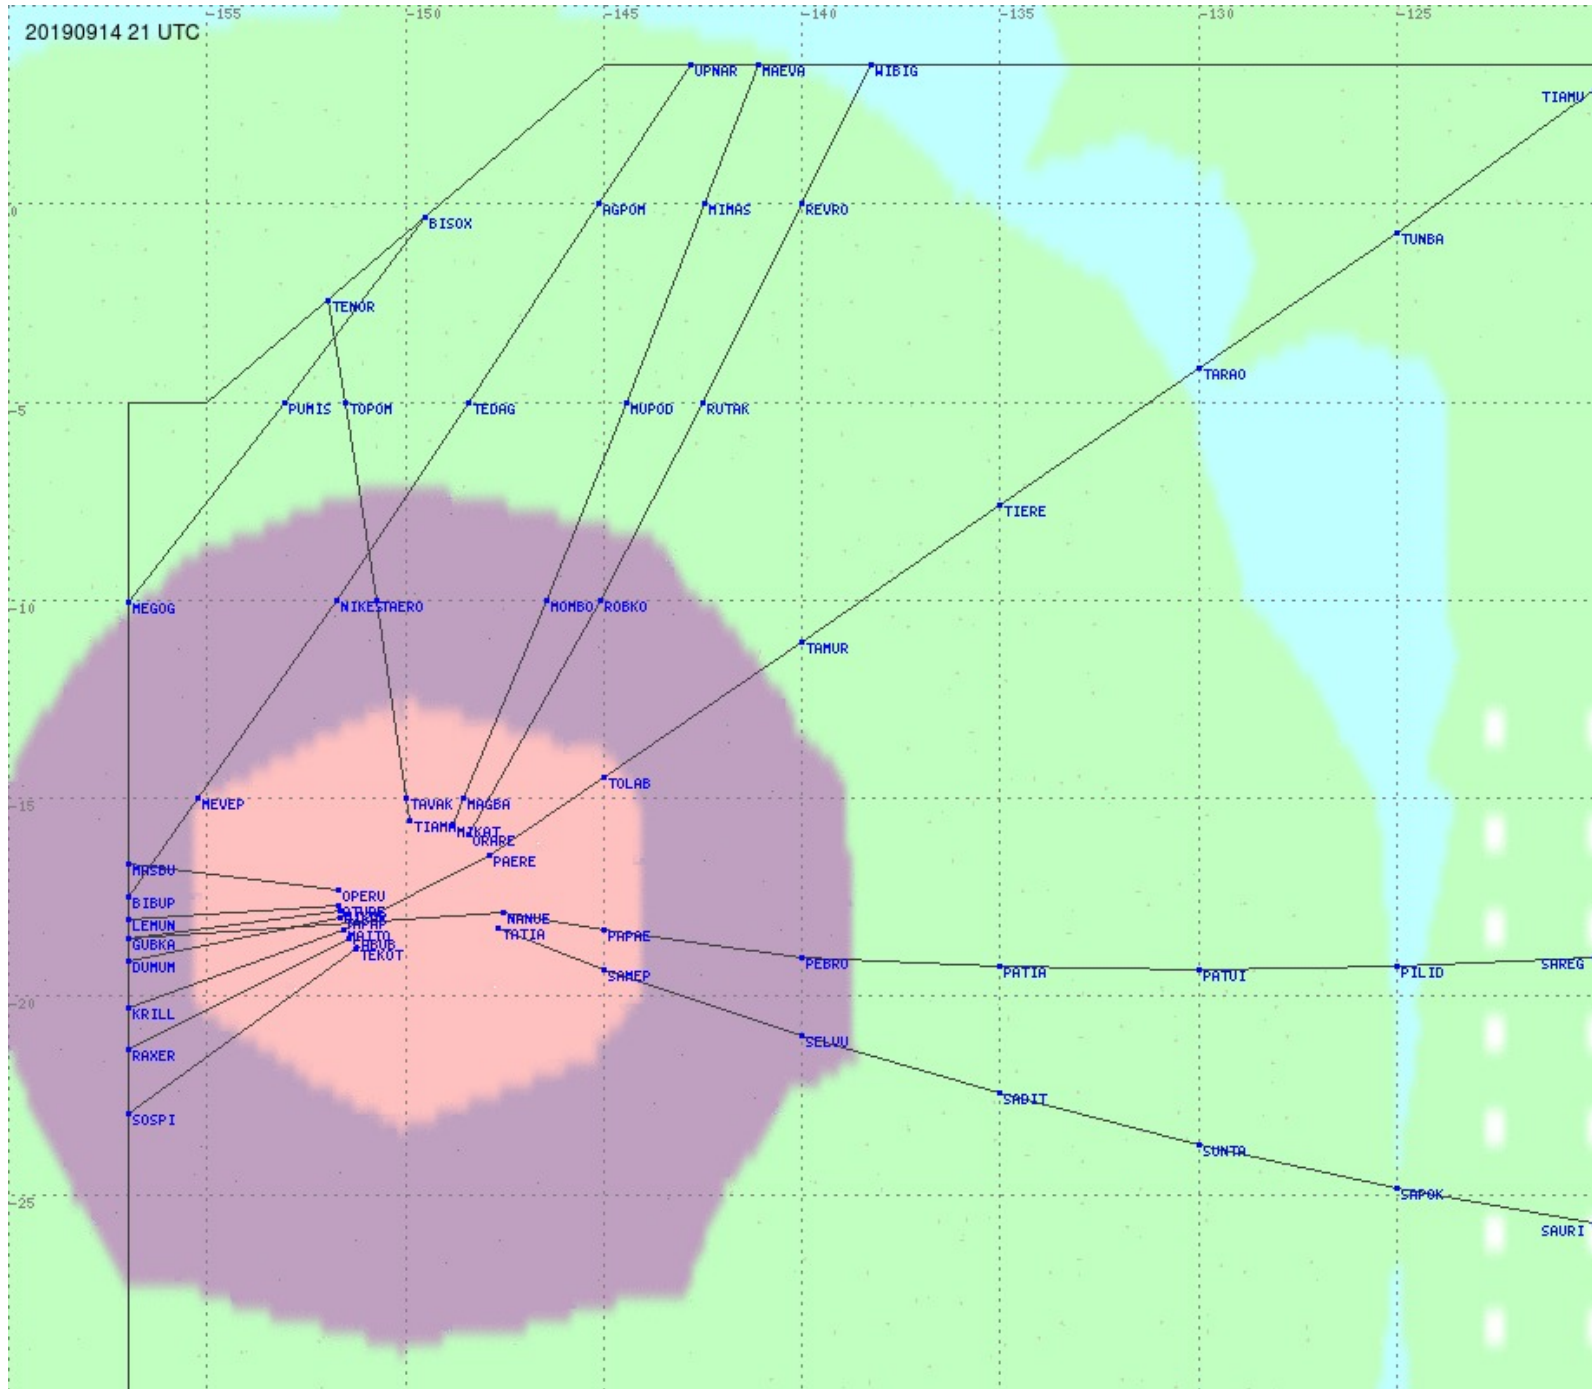

Tahiti FIR - HF Propag - 20190914

2.8 MHz 3.5 MHz 5.6 MHz 8.9 MHz 13.3 MHz 17.9 MHz None