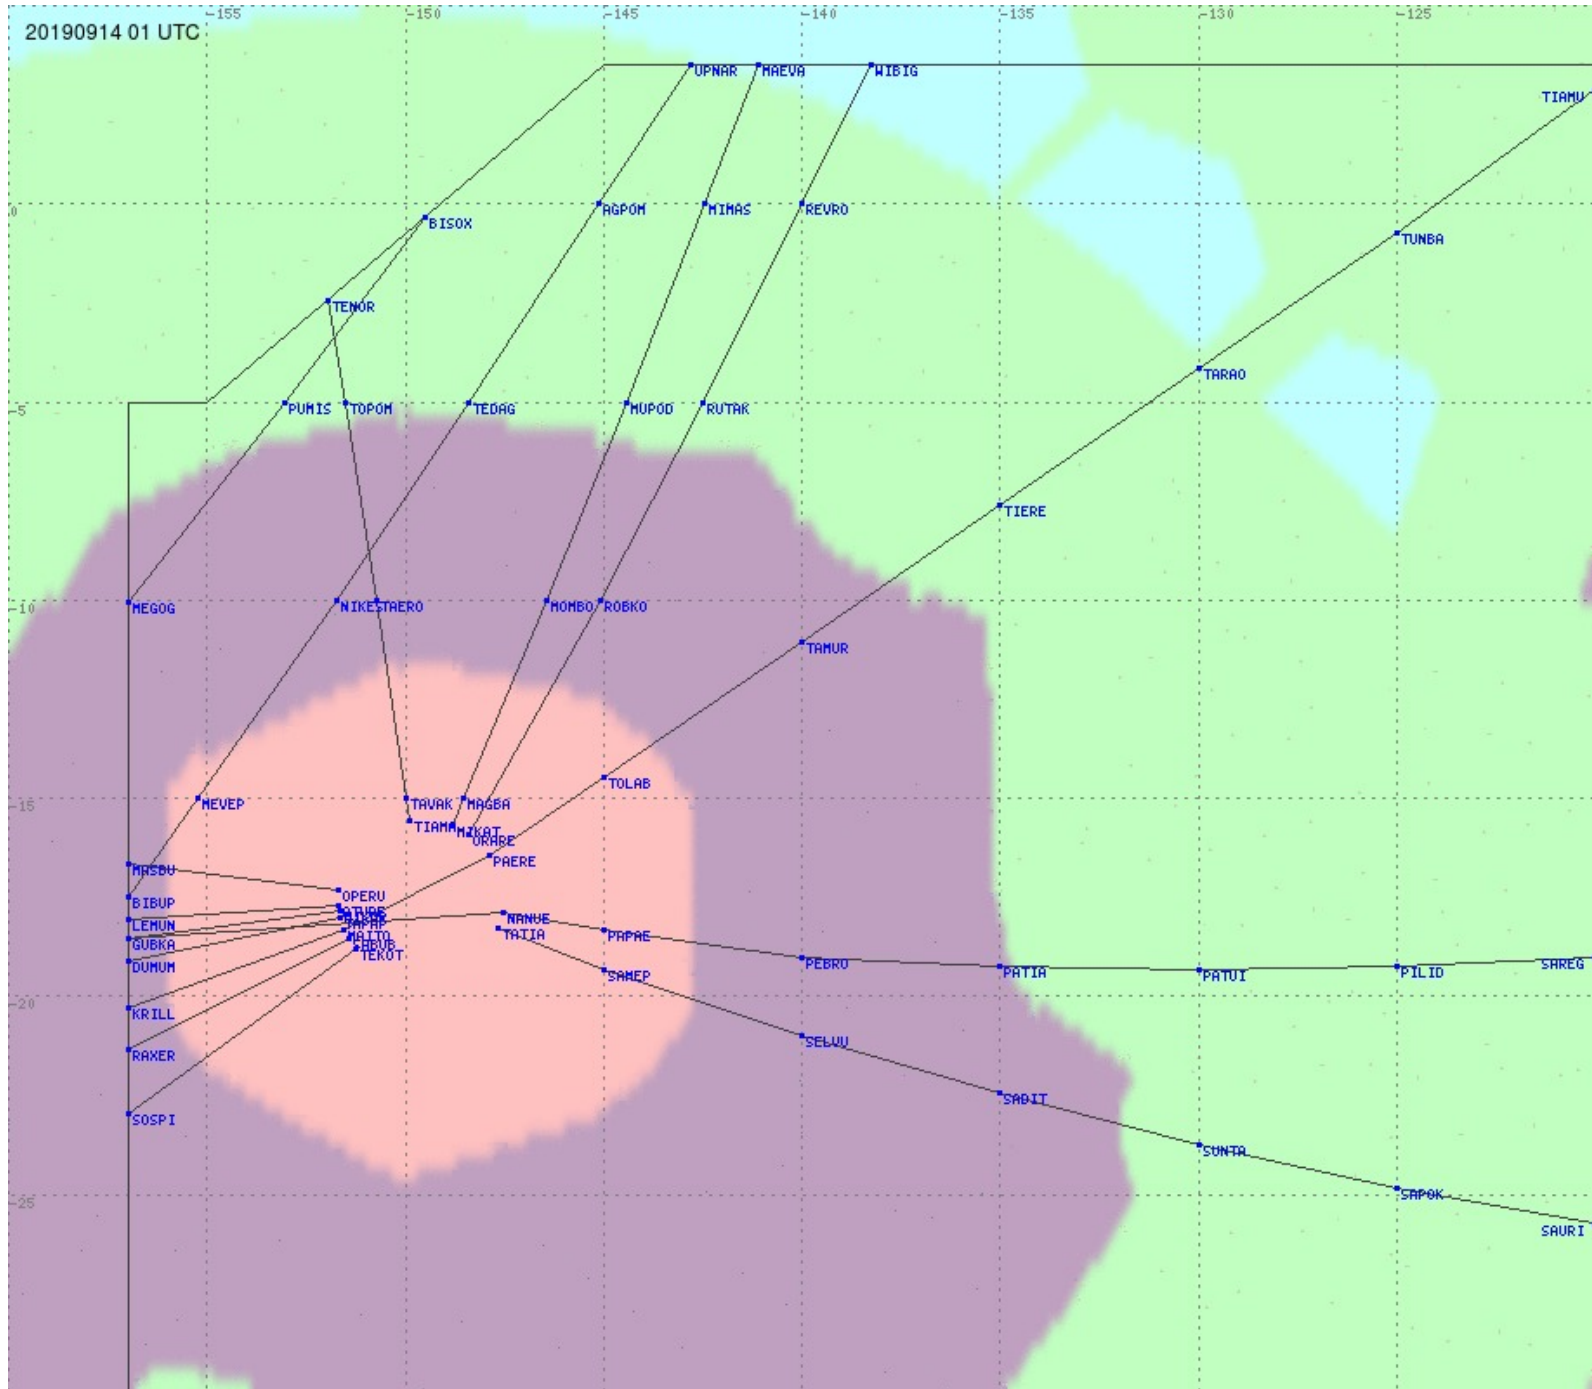

# Tahiti FIR - HF Propag - 20190914

2.8 MHz 3.5 MHz 5.6 MHz 8.9 MHz 13.3 MHz 17.9 MHz None