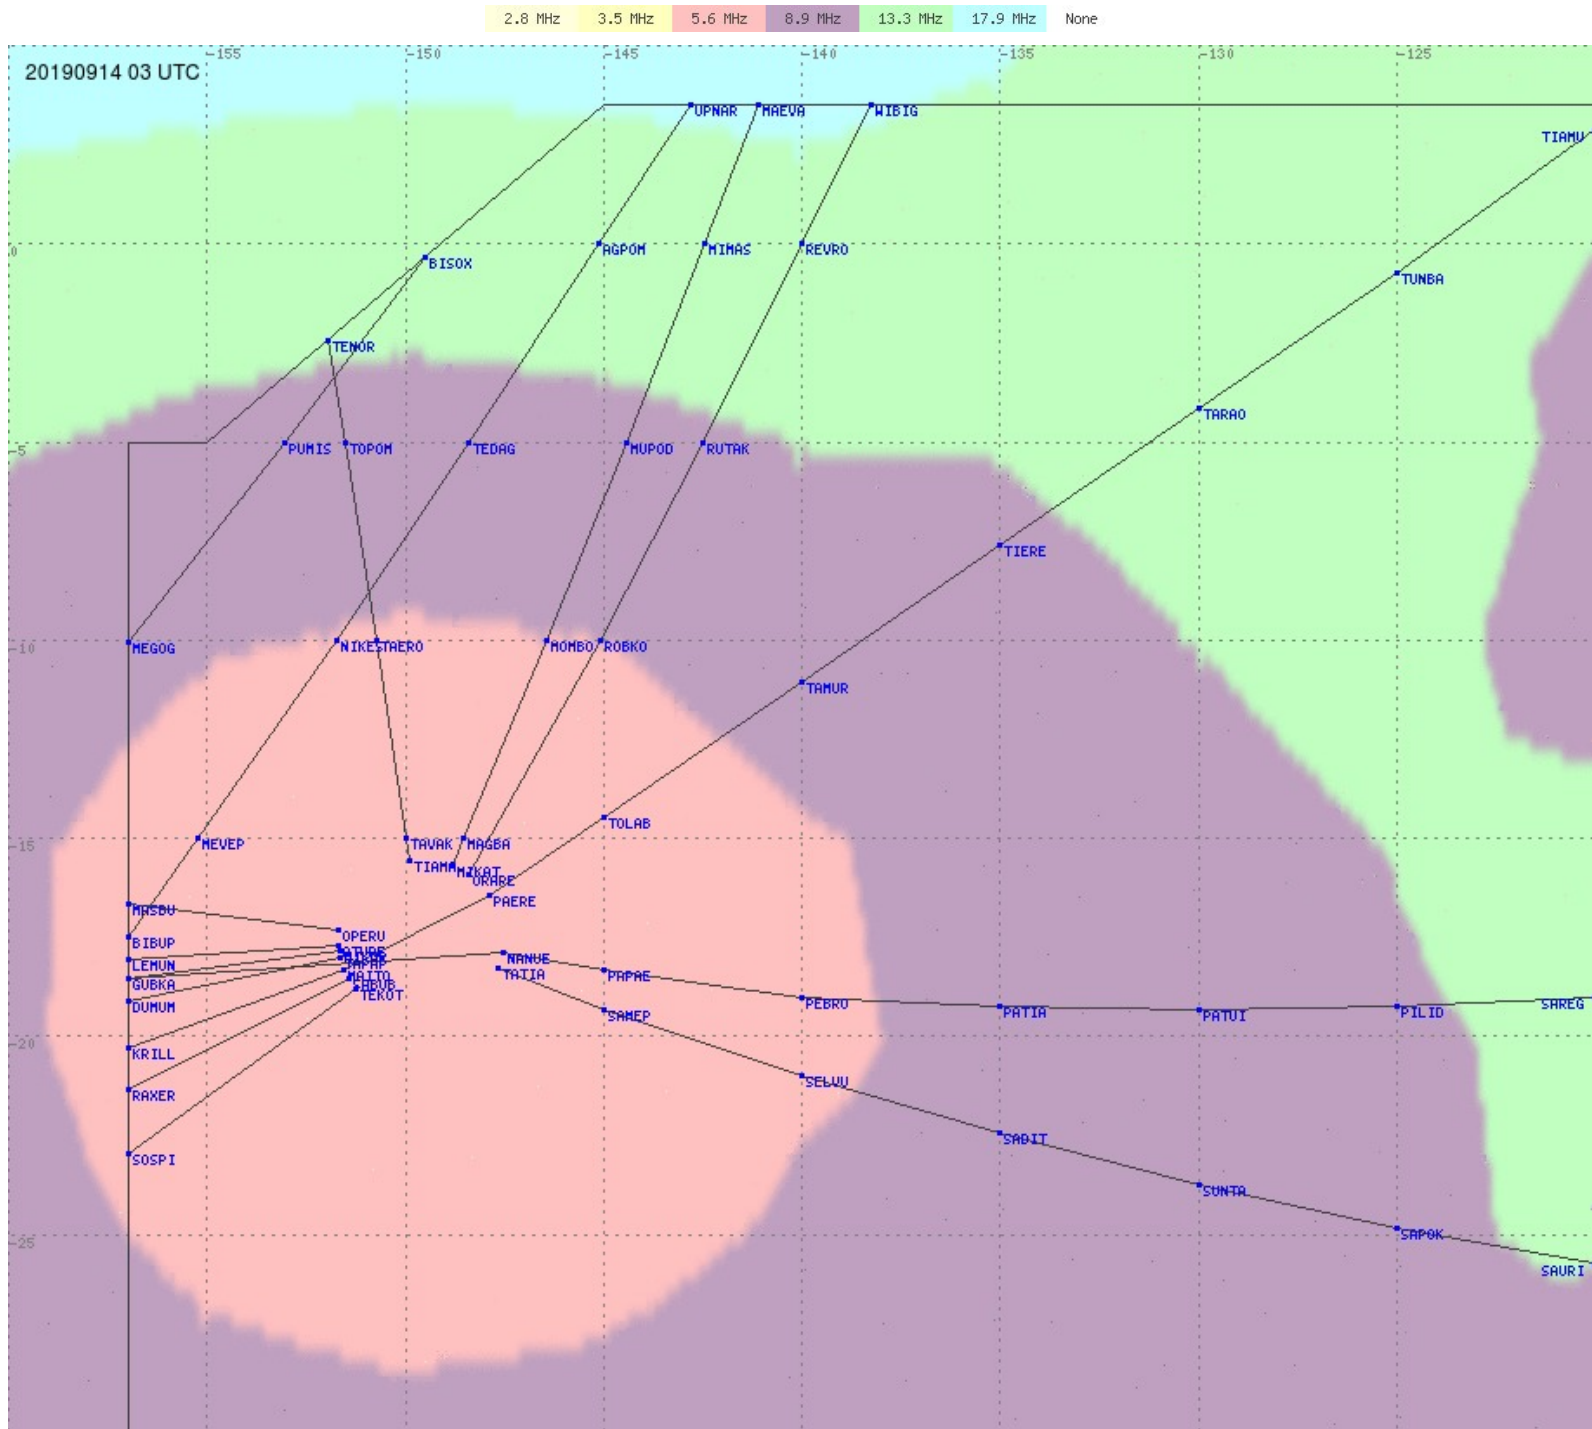

Tahiti FIR - HF Propag - 20190914