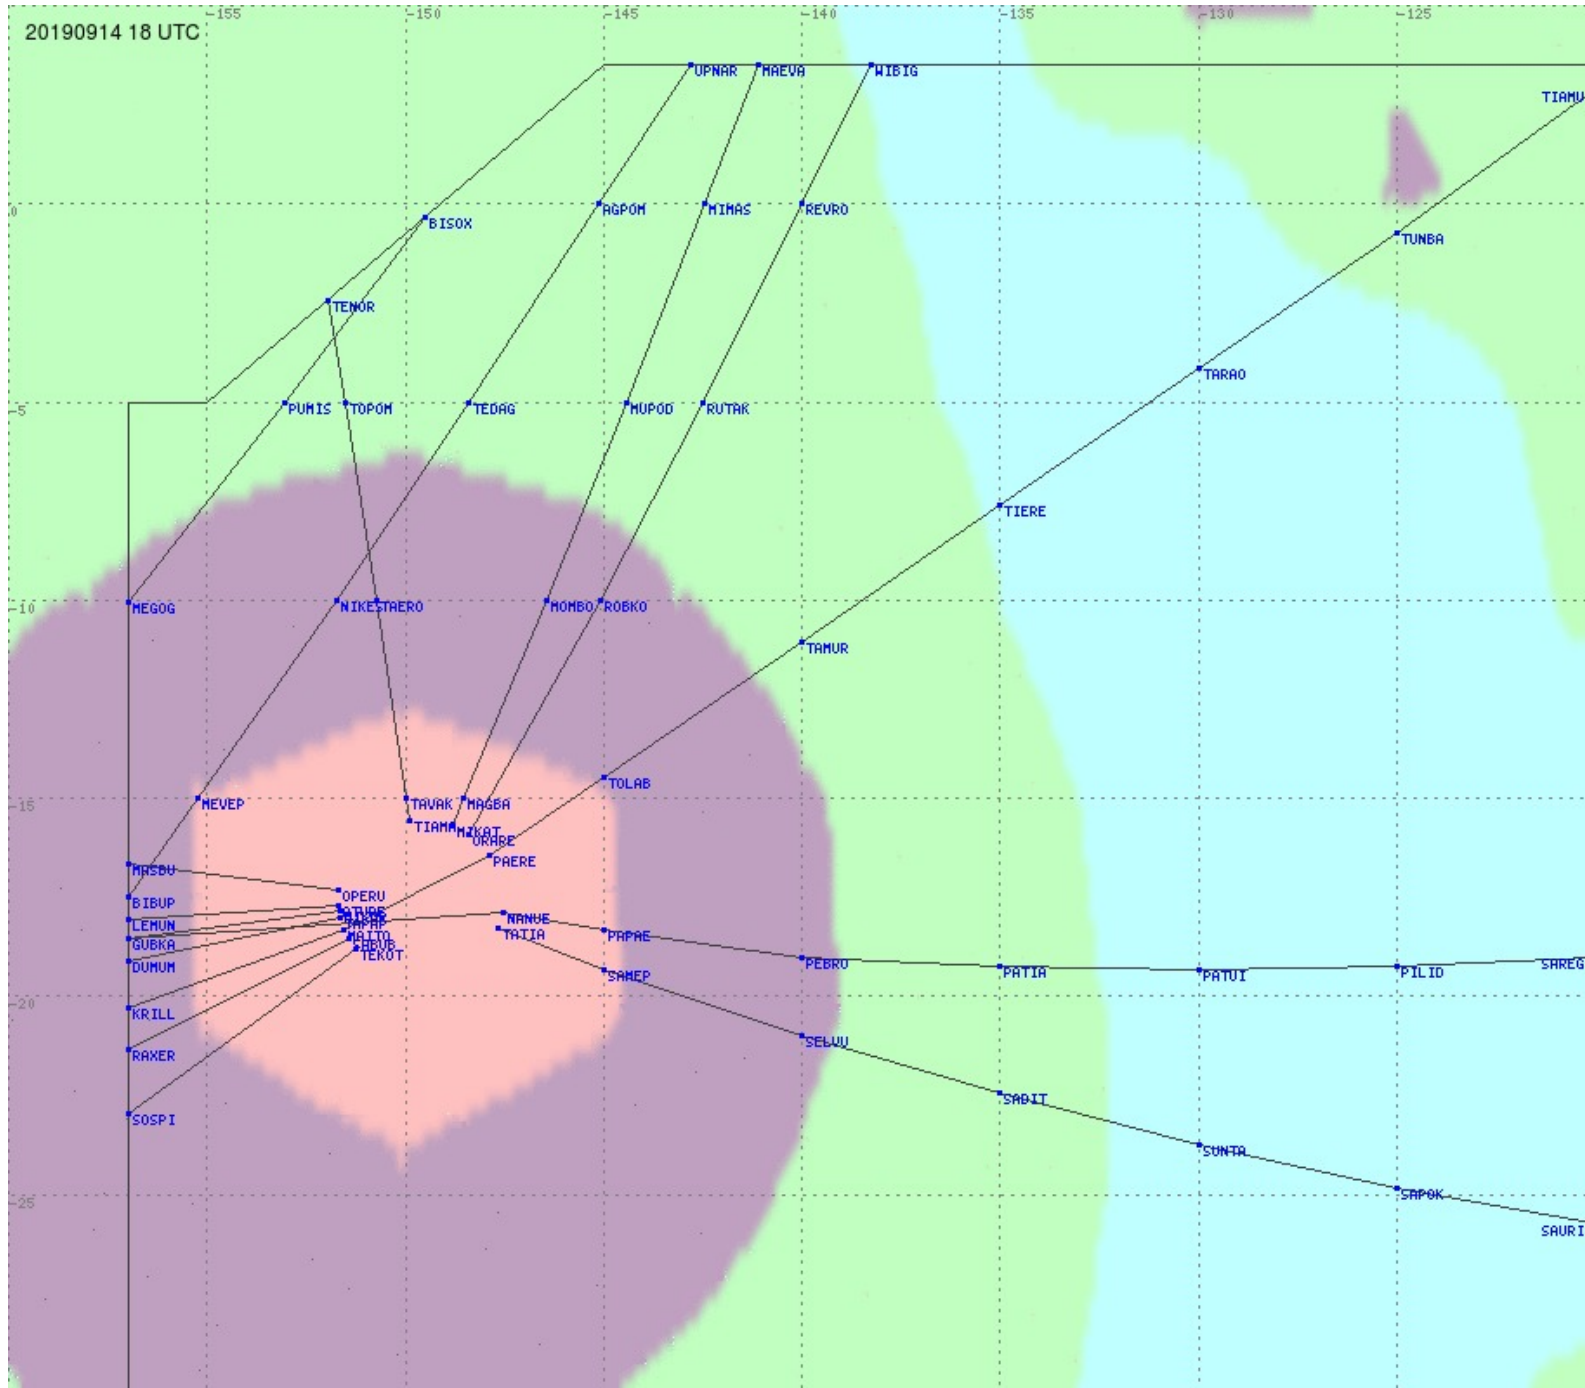

Tahiti FIR - HF Propag - 20190914

2.8 MHz 3.5 MHz 5.6 MHz 8.9 MHz 13.3 MHz 17.9 MHz None