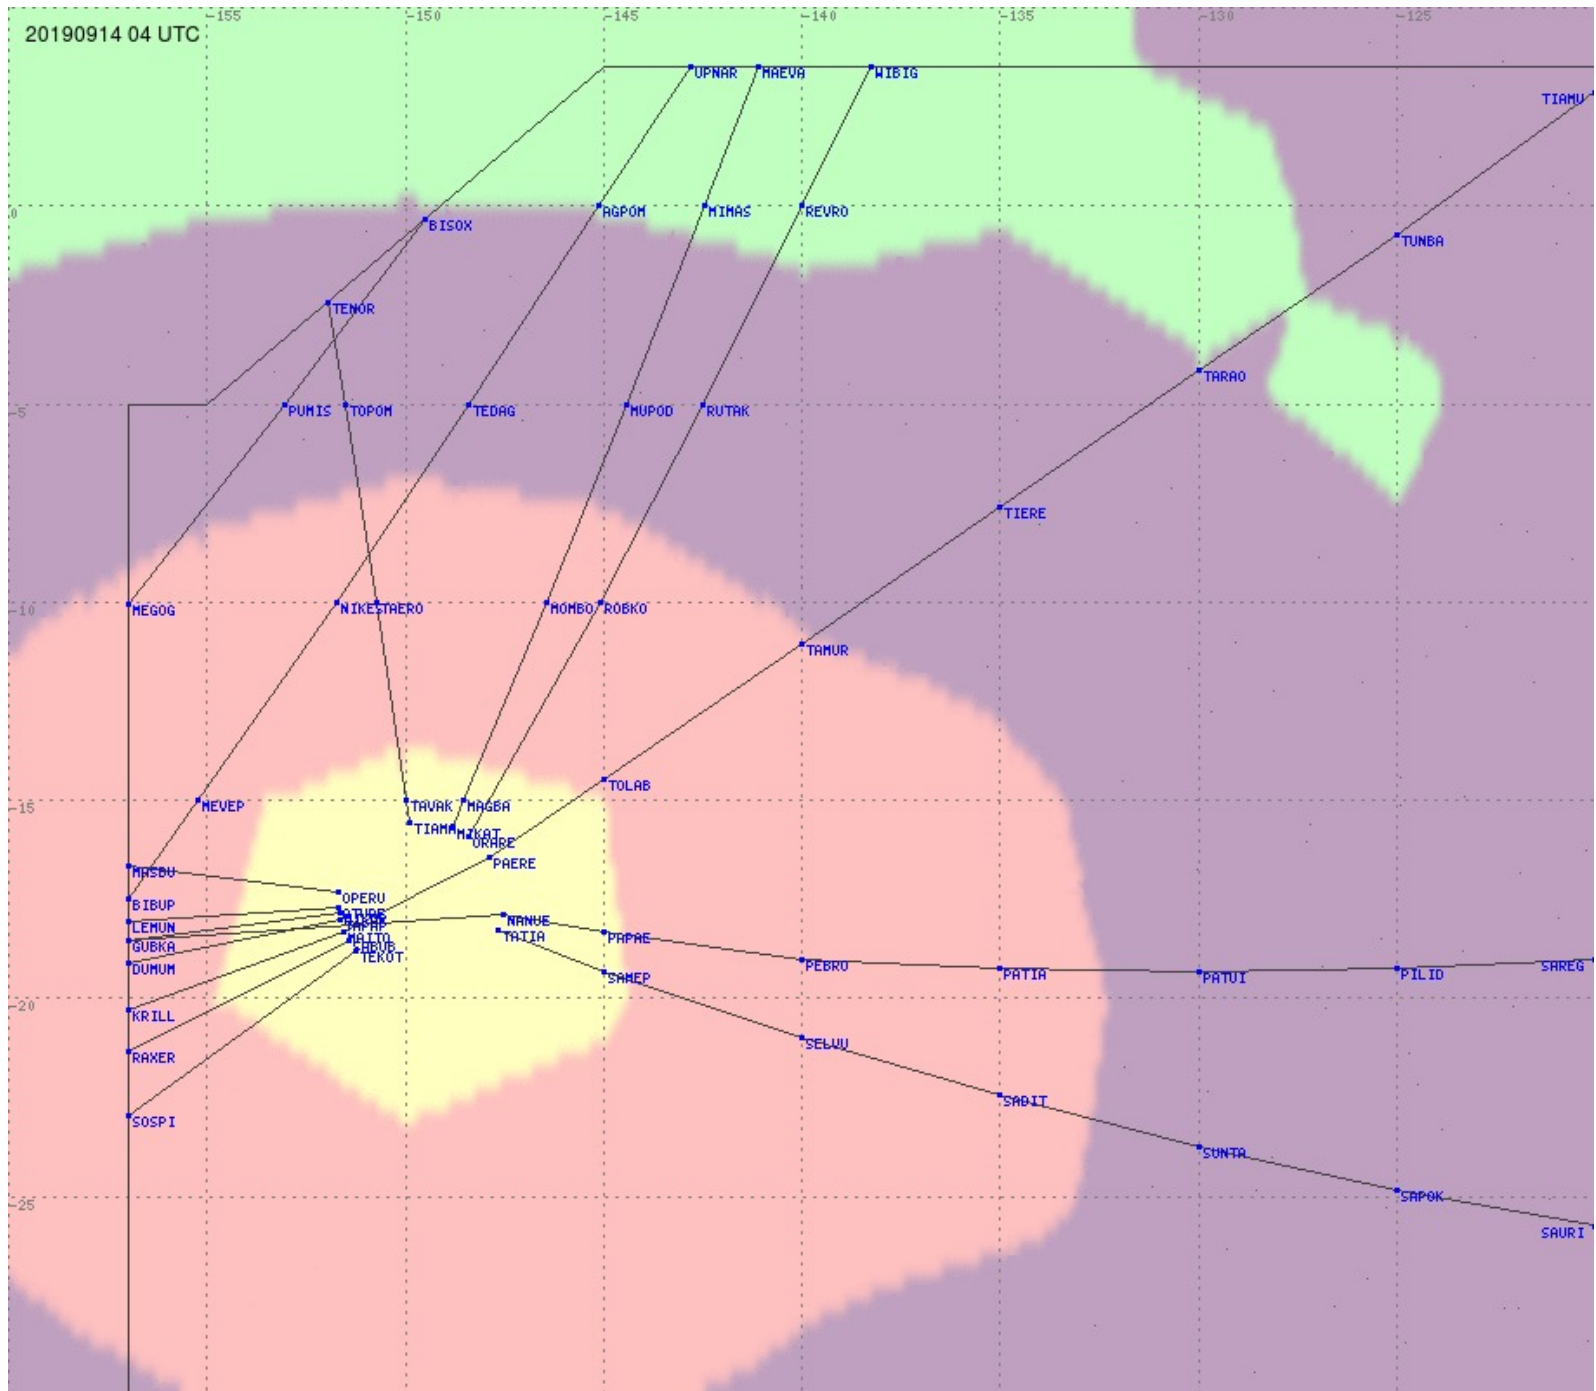

Tahiti FIR - HF Propag - 20190914

2.8 MHz
3.5 MHz
5.6 MHz
8.9 MHz
13.3 MHz
17.9 MHz
None