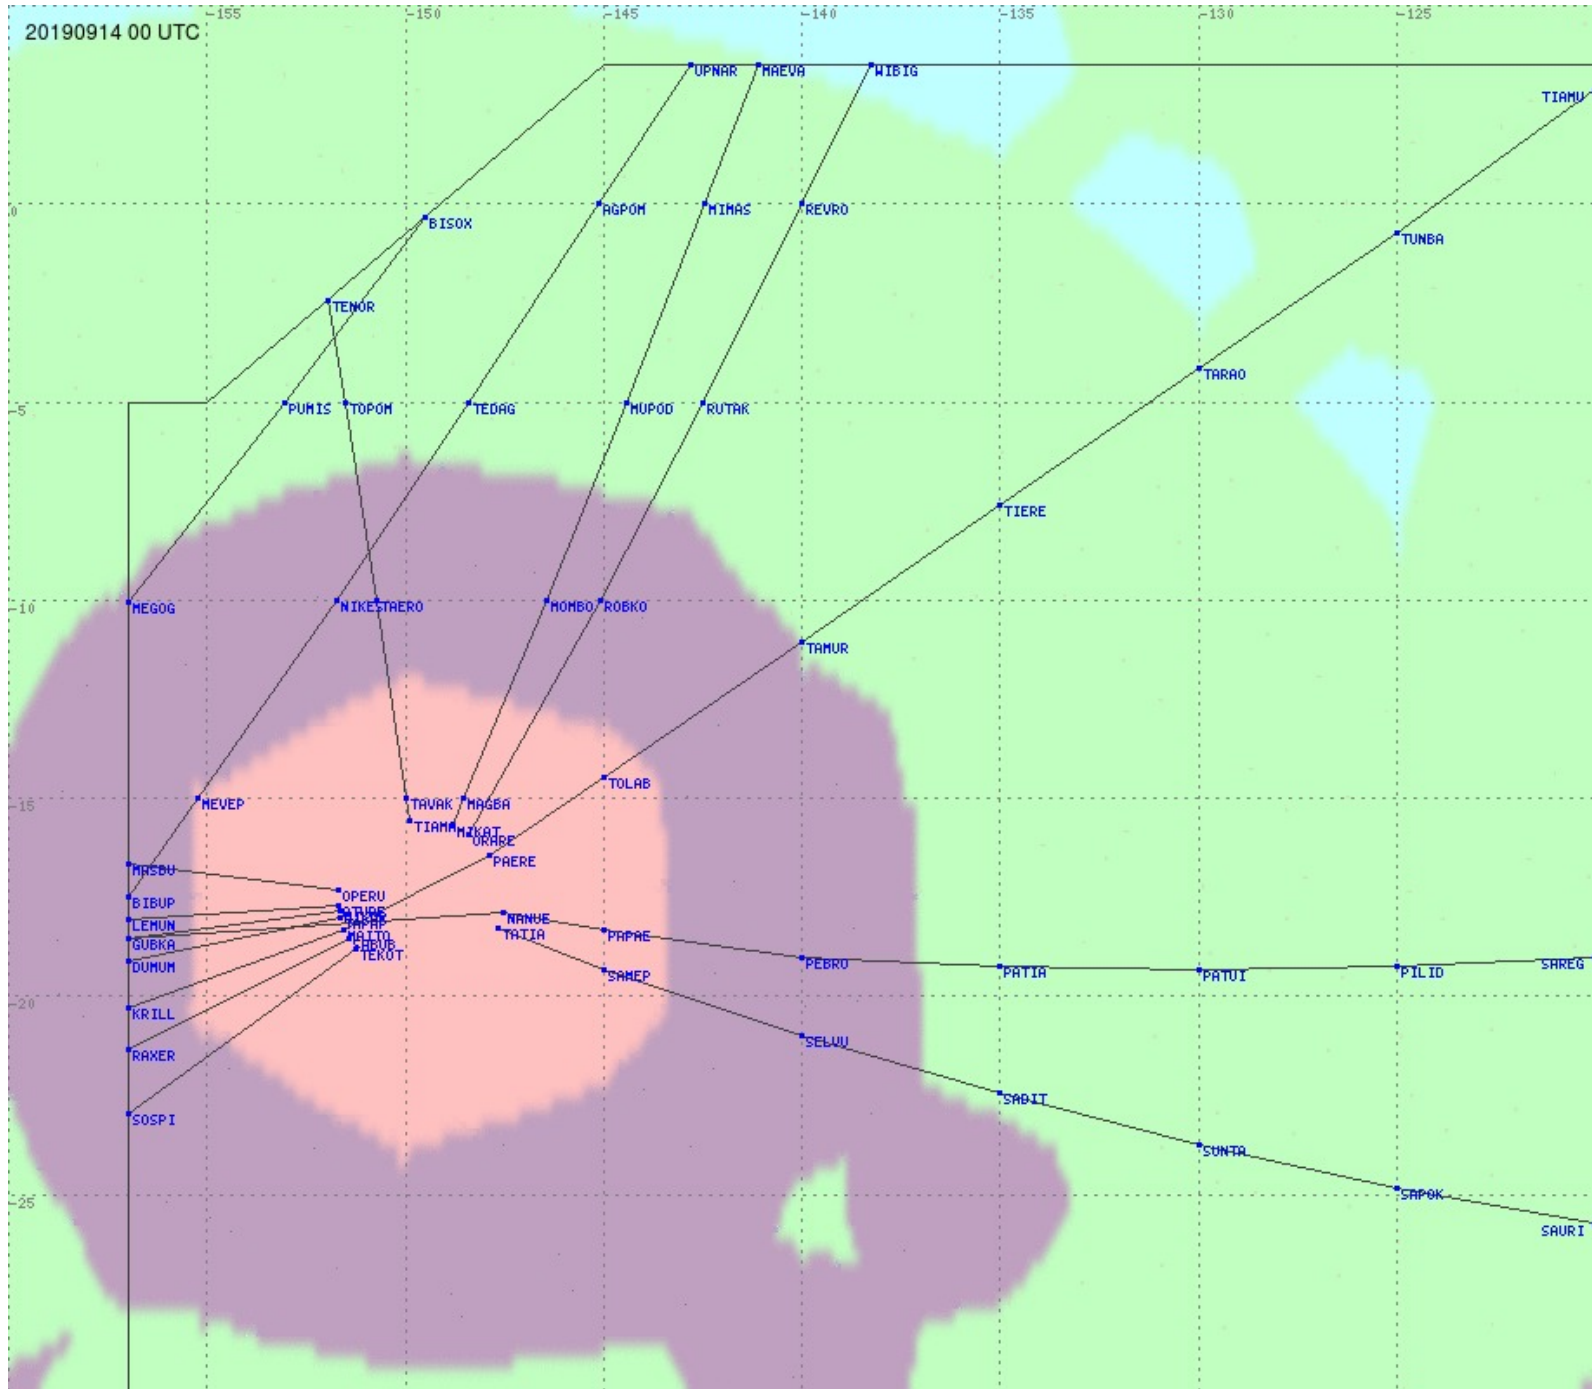

# Tahiti FIR - HF Propag - 20190914

2.8 MHz 3.5 MHz 5.6 MHz 8.9 MHz 13.3 MHz 17.9 MHz None