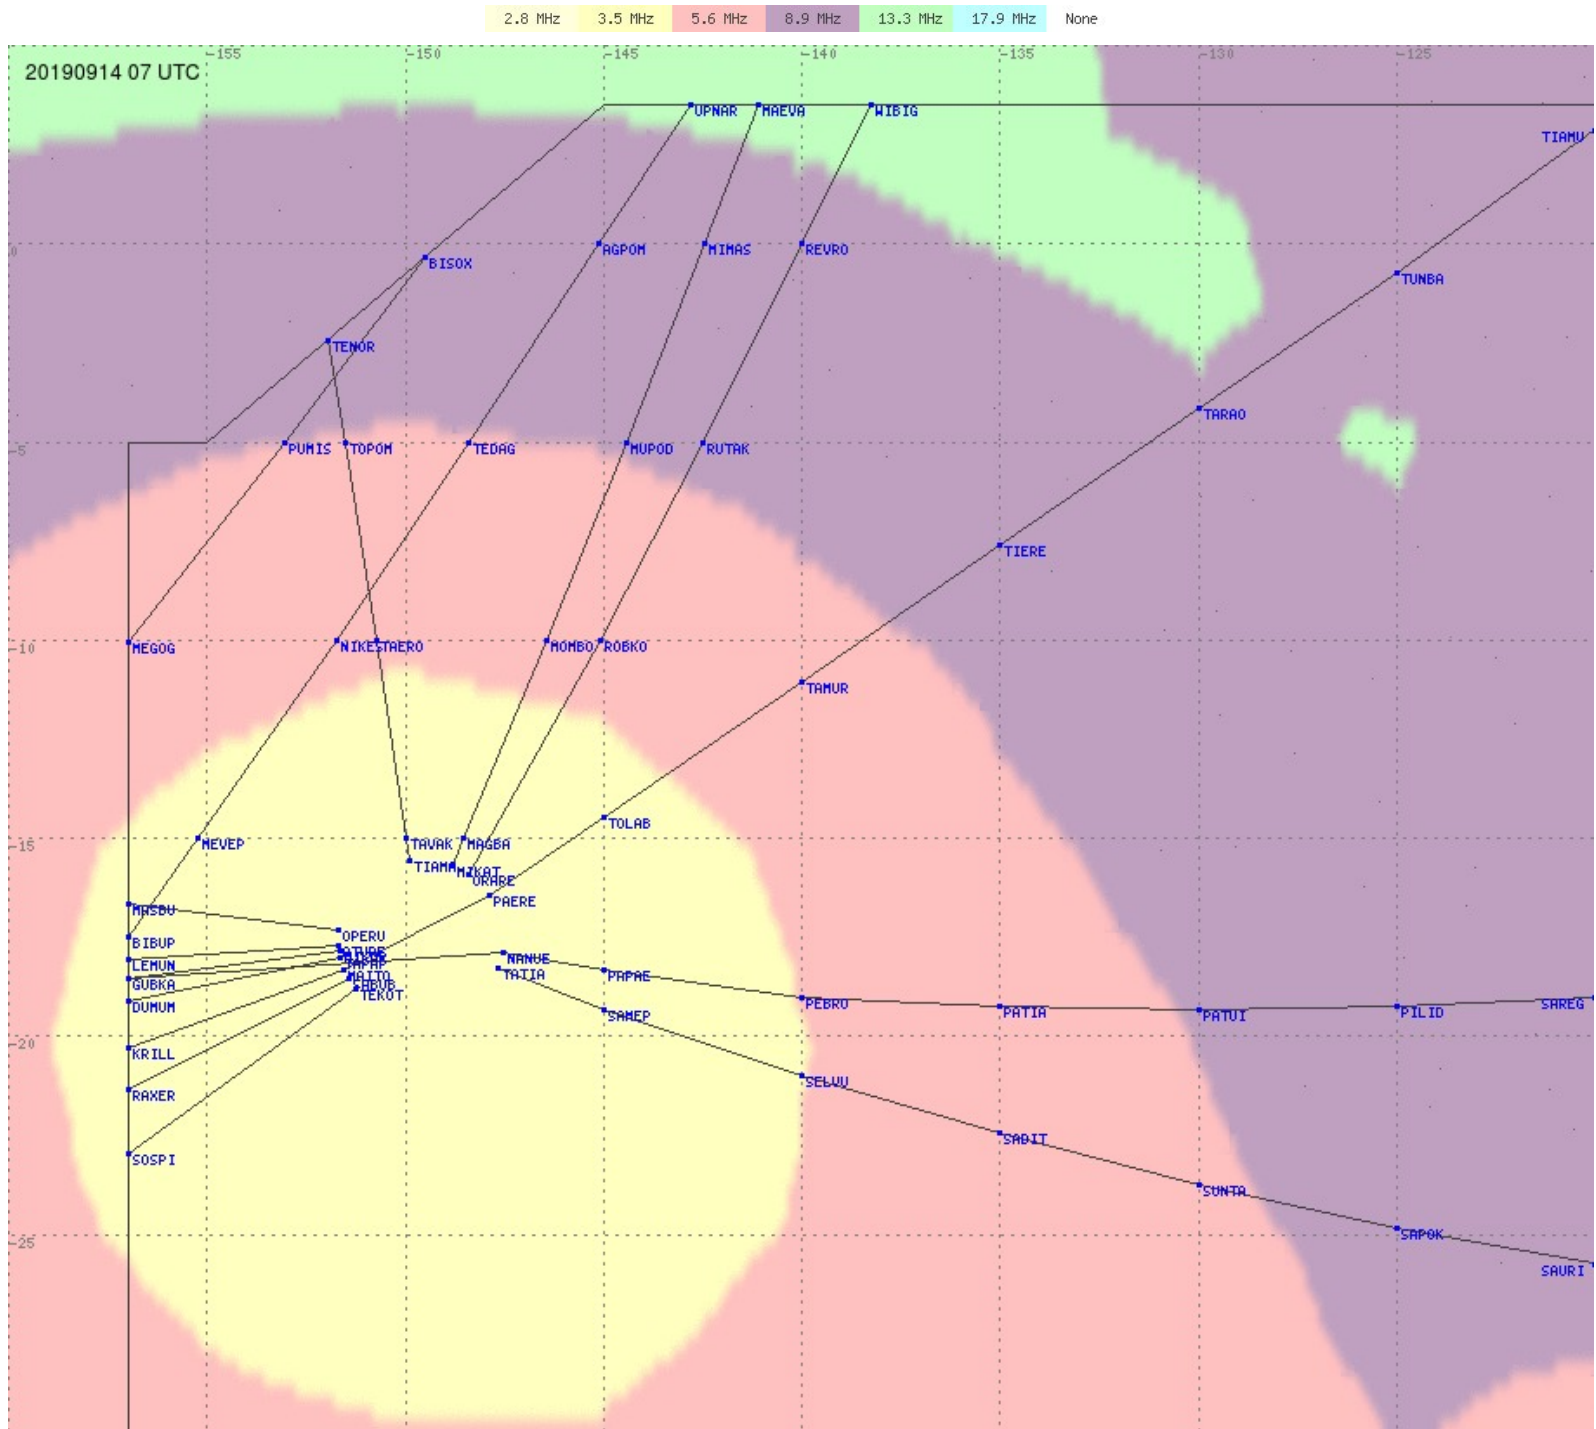

Tahiti FIR - HF Propag - 20190914