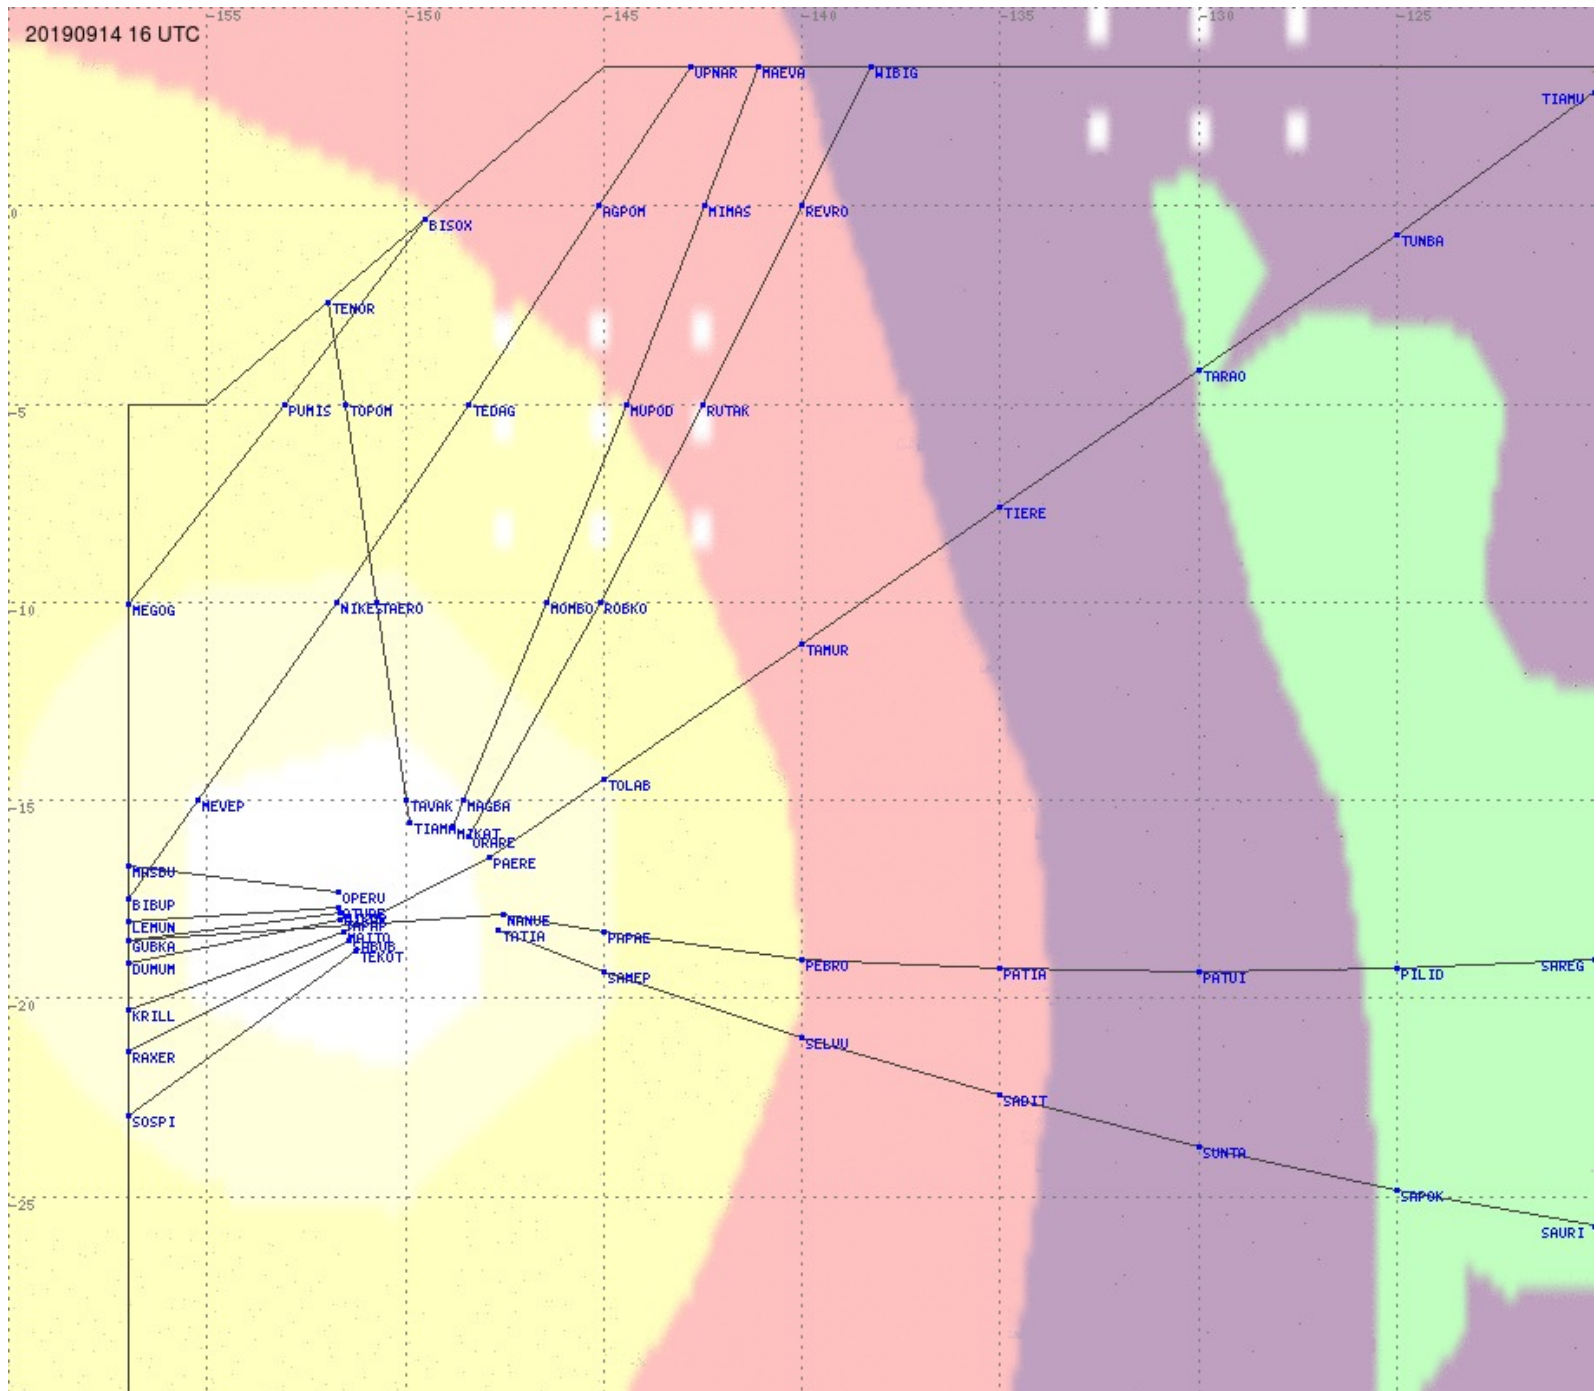

Tahiti FIR - HF Propag - 20190914

2.8 MHz
3.5 MHz
5.6 MHz
8.9 MHz
13.3 MHz
17.9 MHz
None