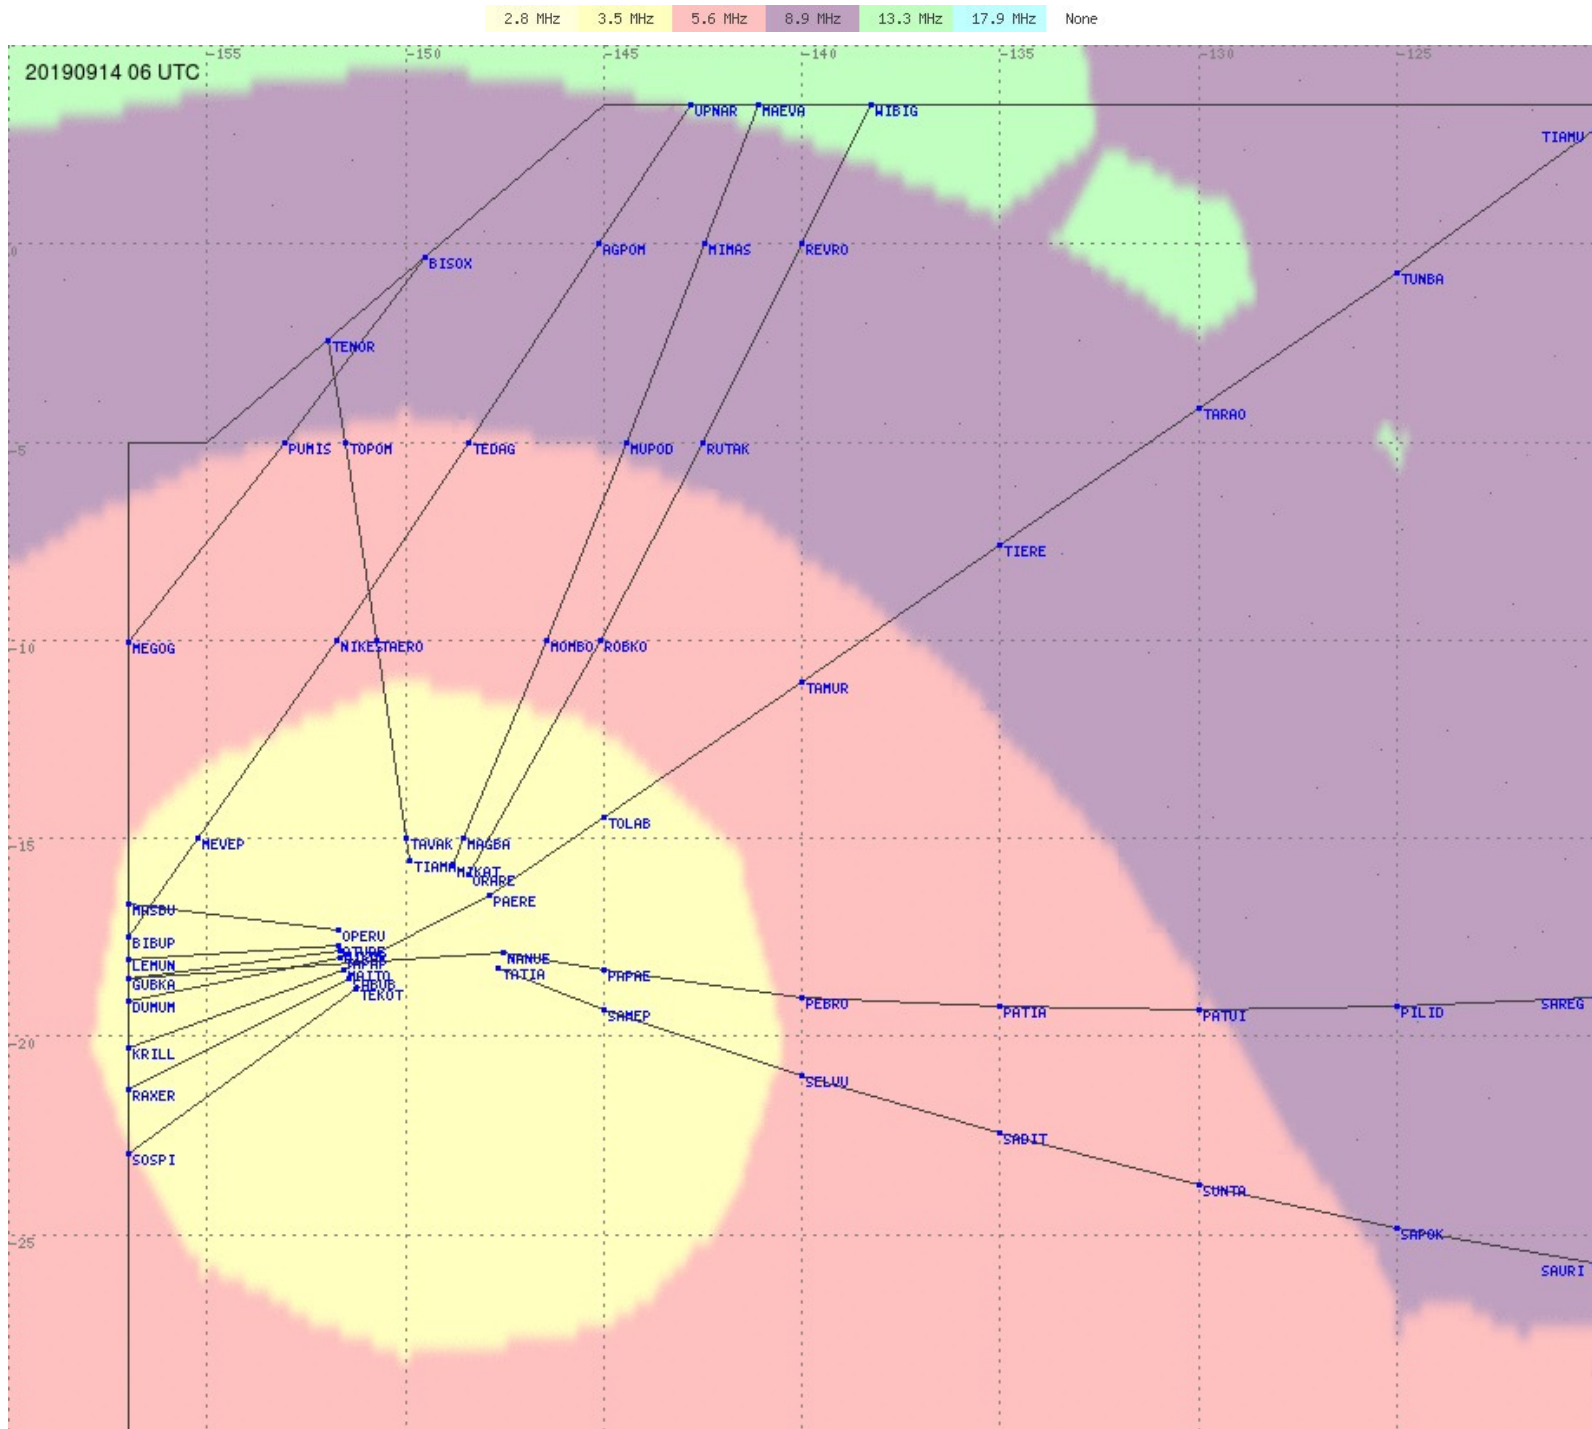

Tahiti FIR - HF Propag - 20190914