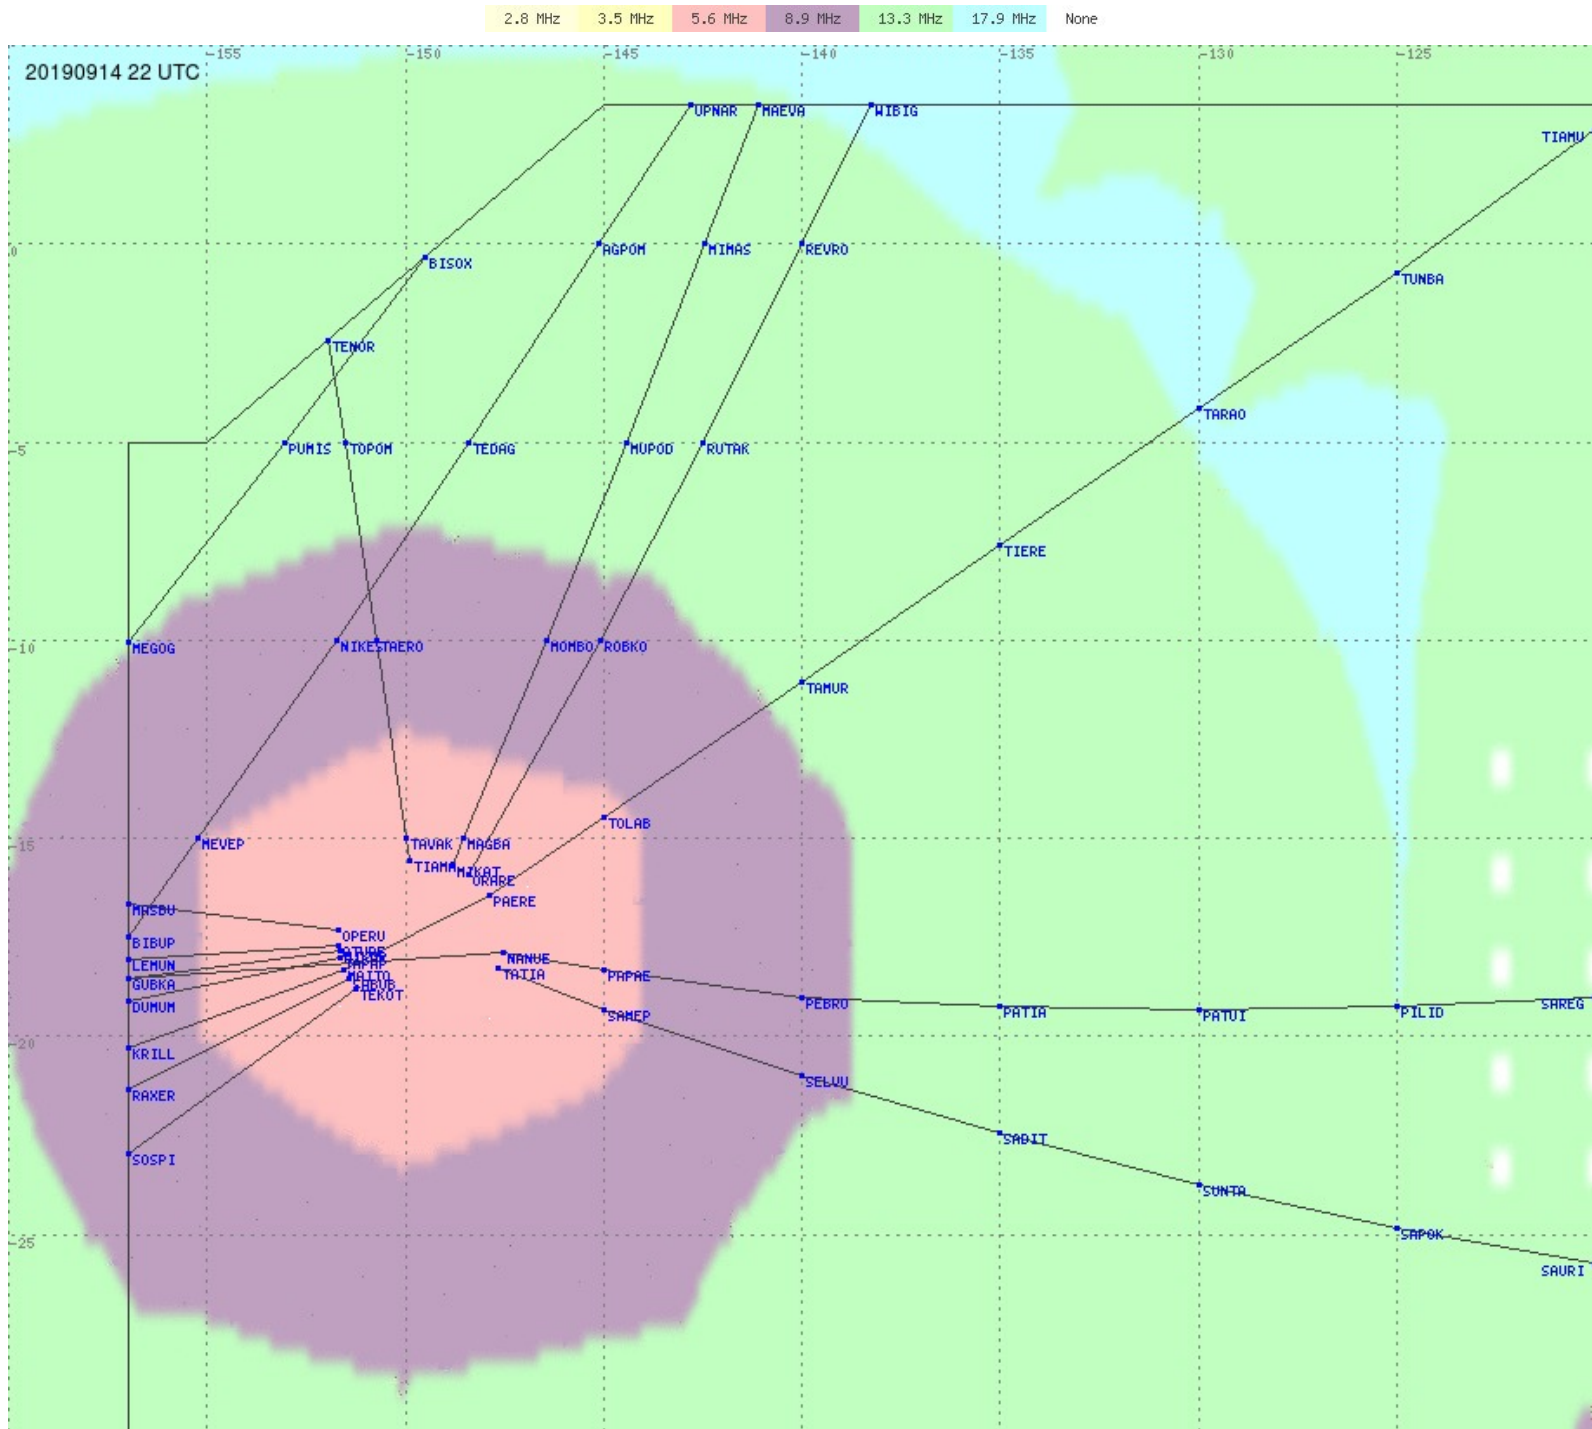

Tahiti FIR - HF Propag - 20190914