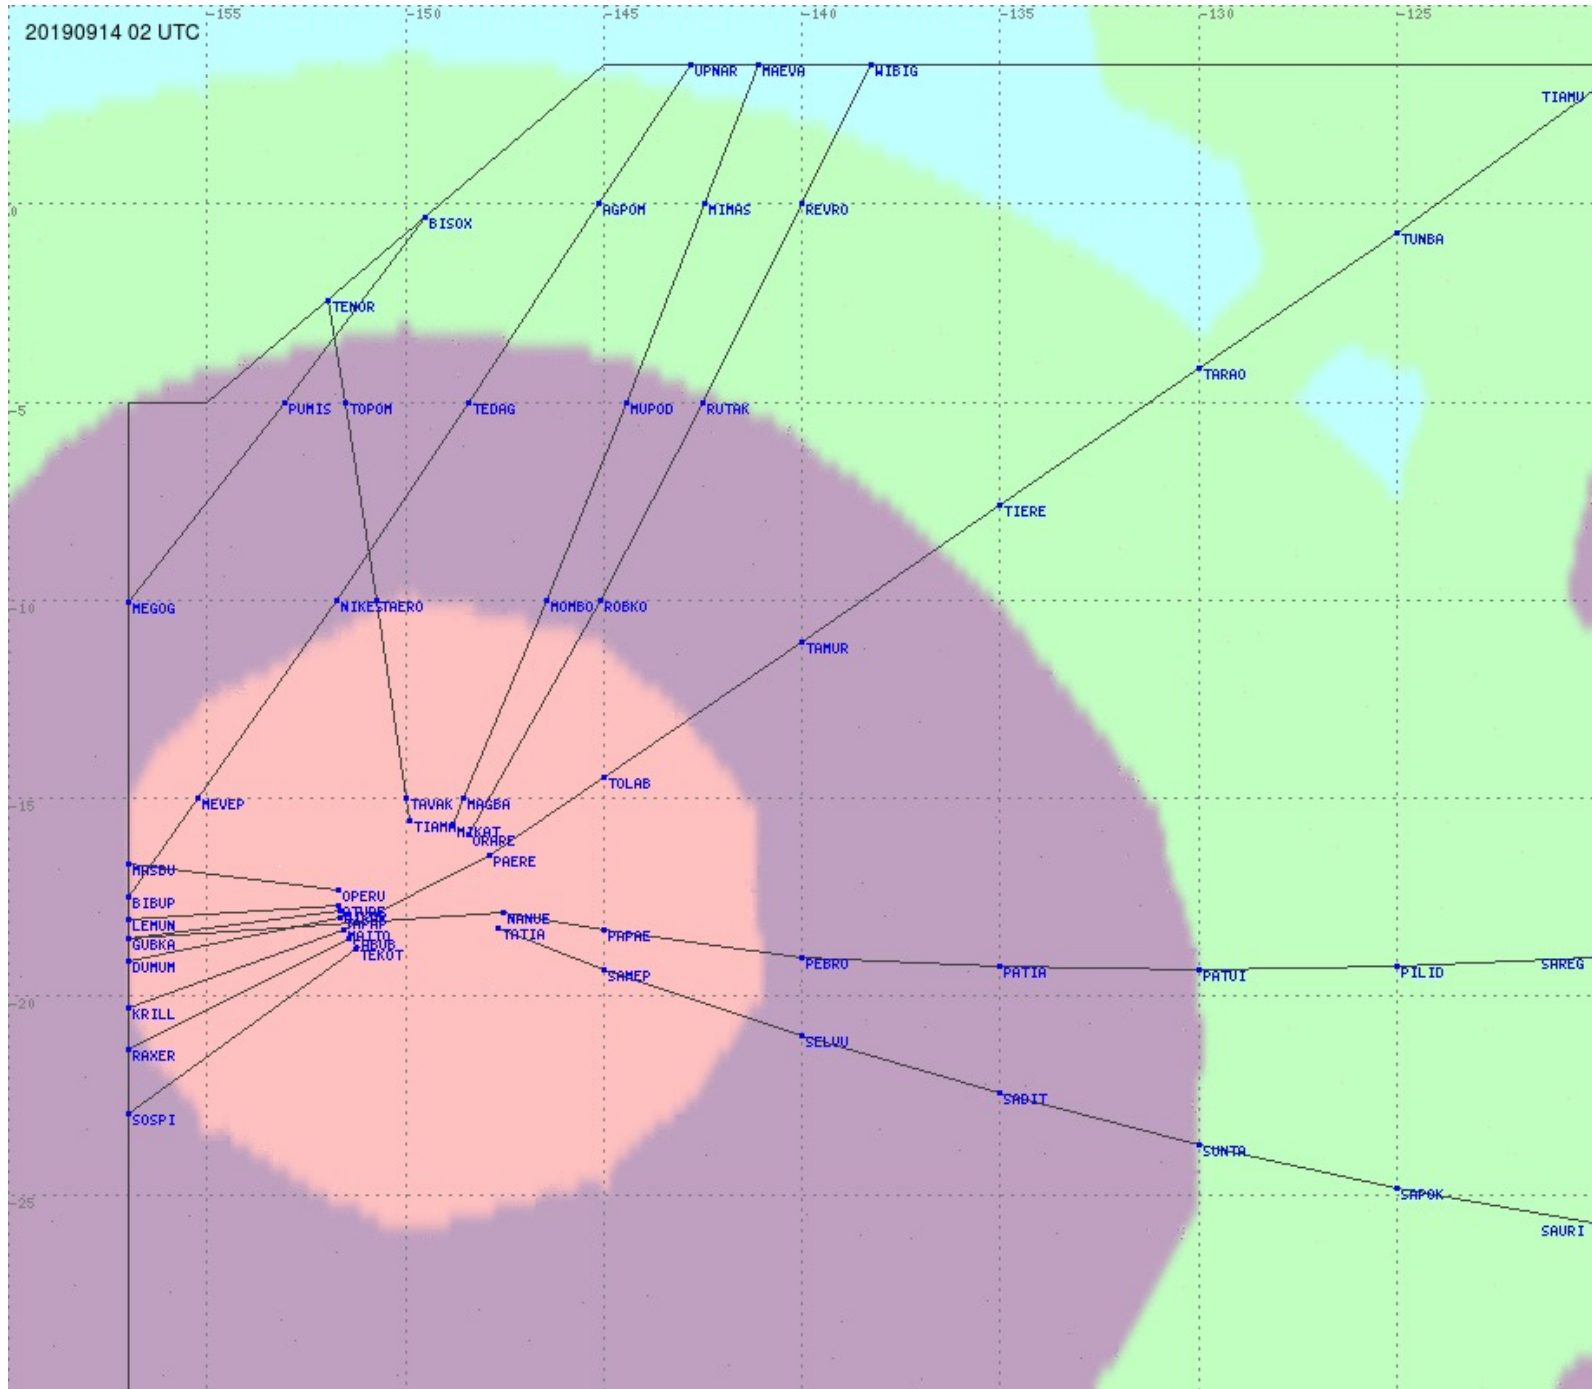

Tahiti FIR - HF Propag - 20190914

2.8 MHz
3.5 MHz
5.6 MHz
8.9 MHz
13.3 MHz
17.9 MHz
None