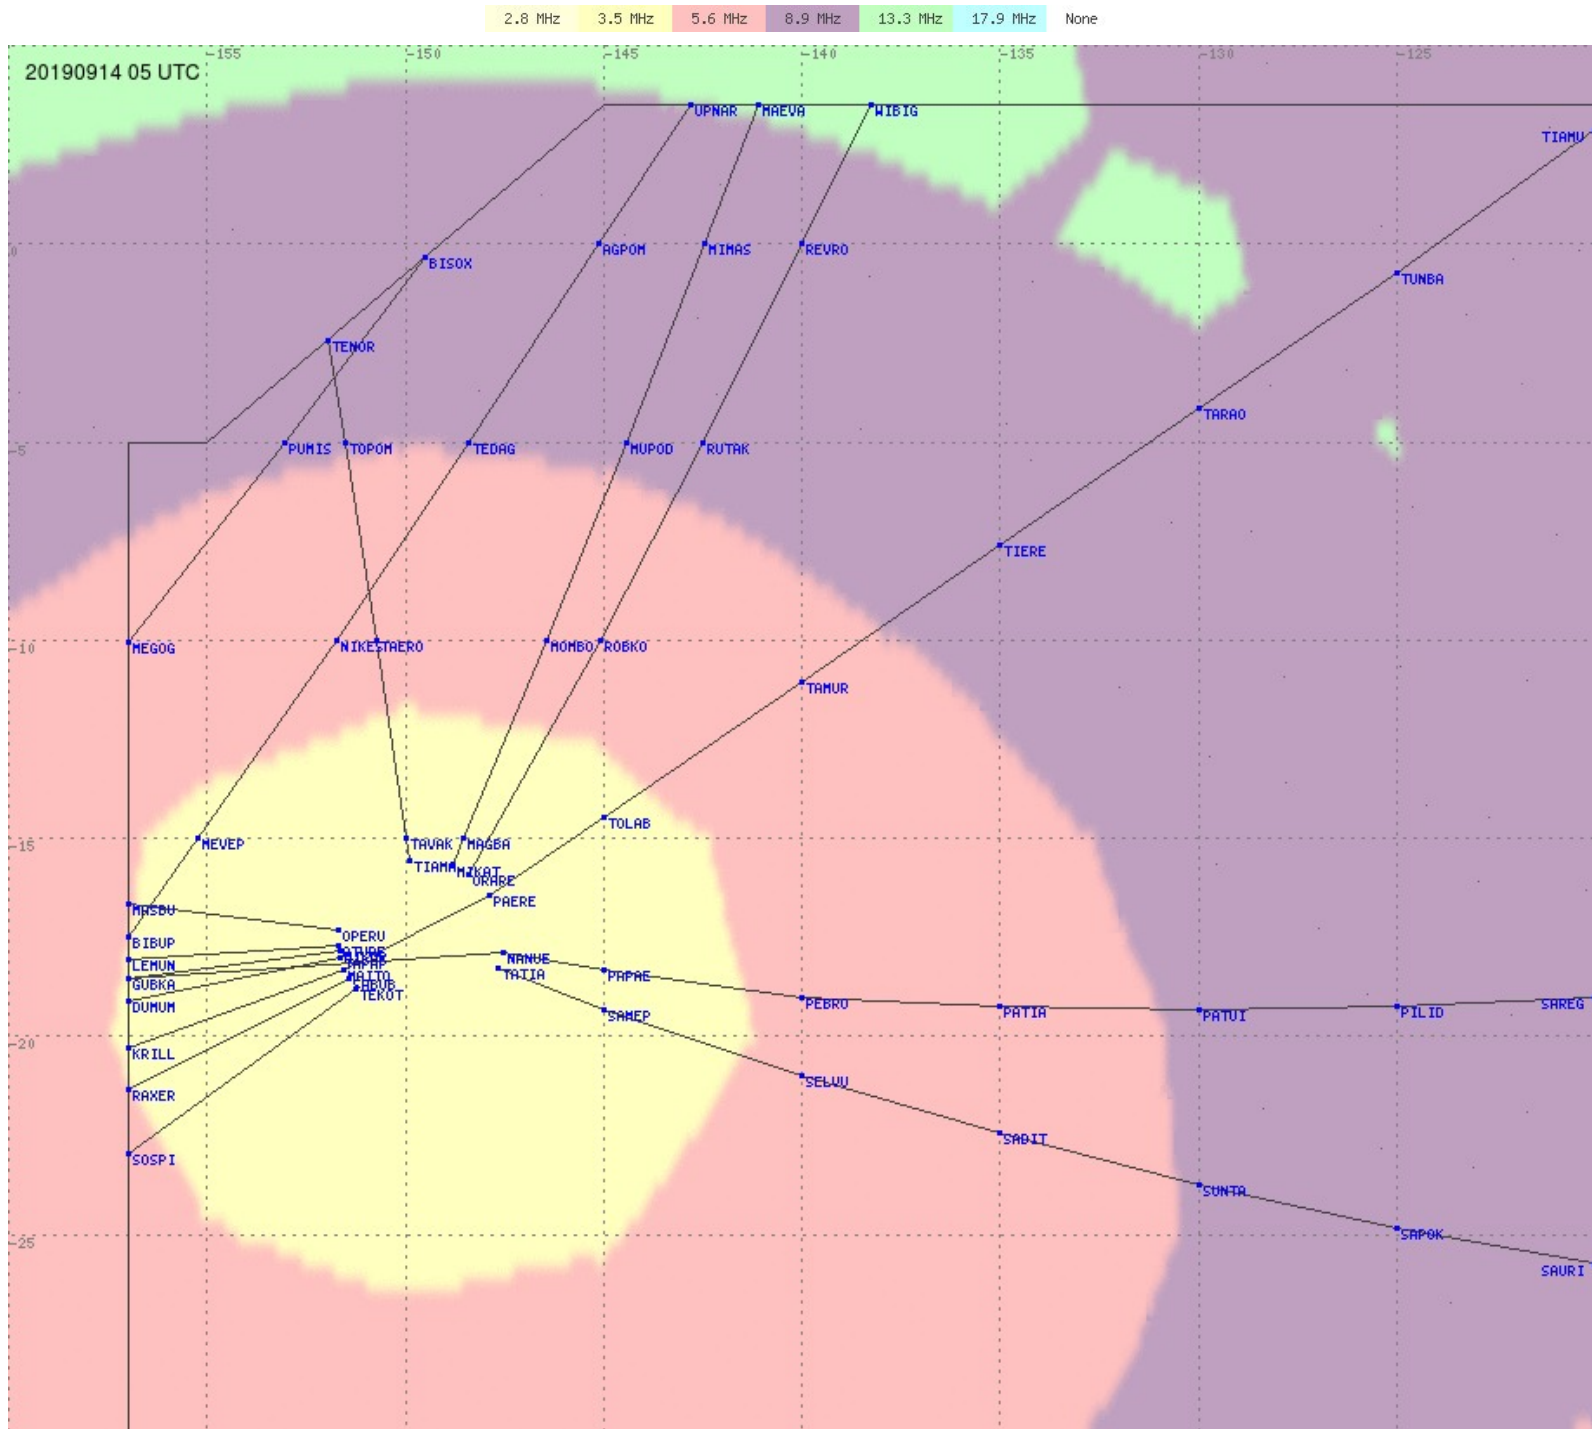

Tahiti FIR - HF Propag - 20190914