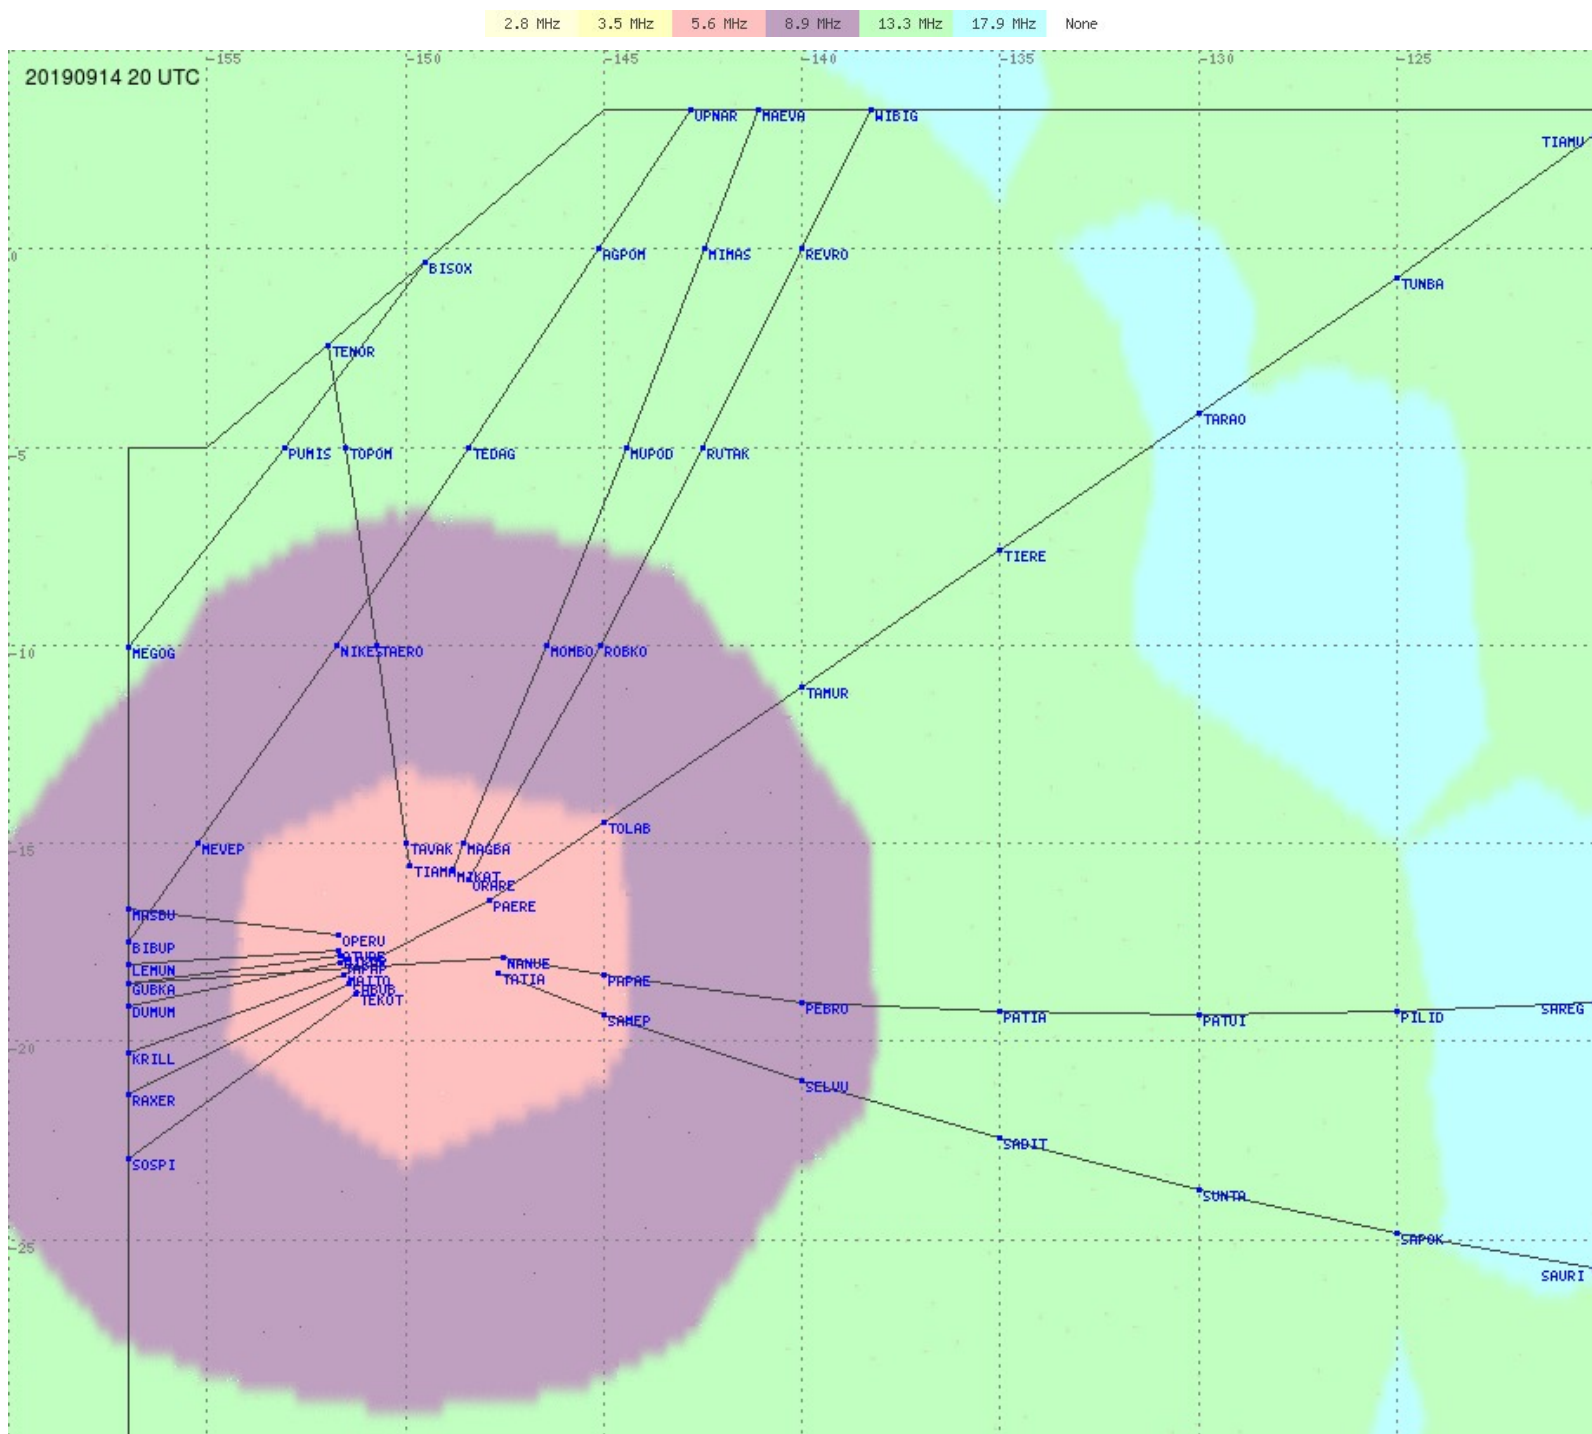

Tahiti FIR - HF Propag - 20190914