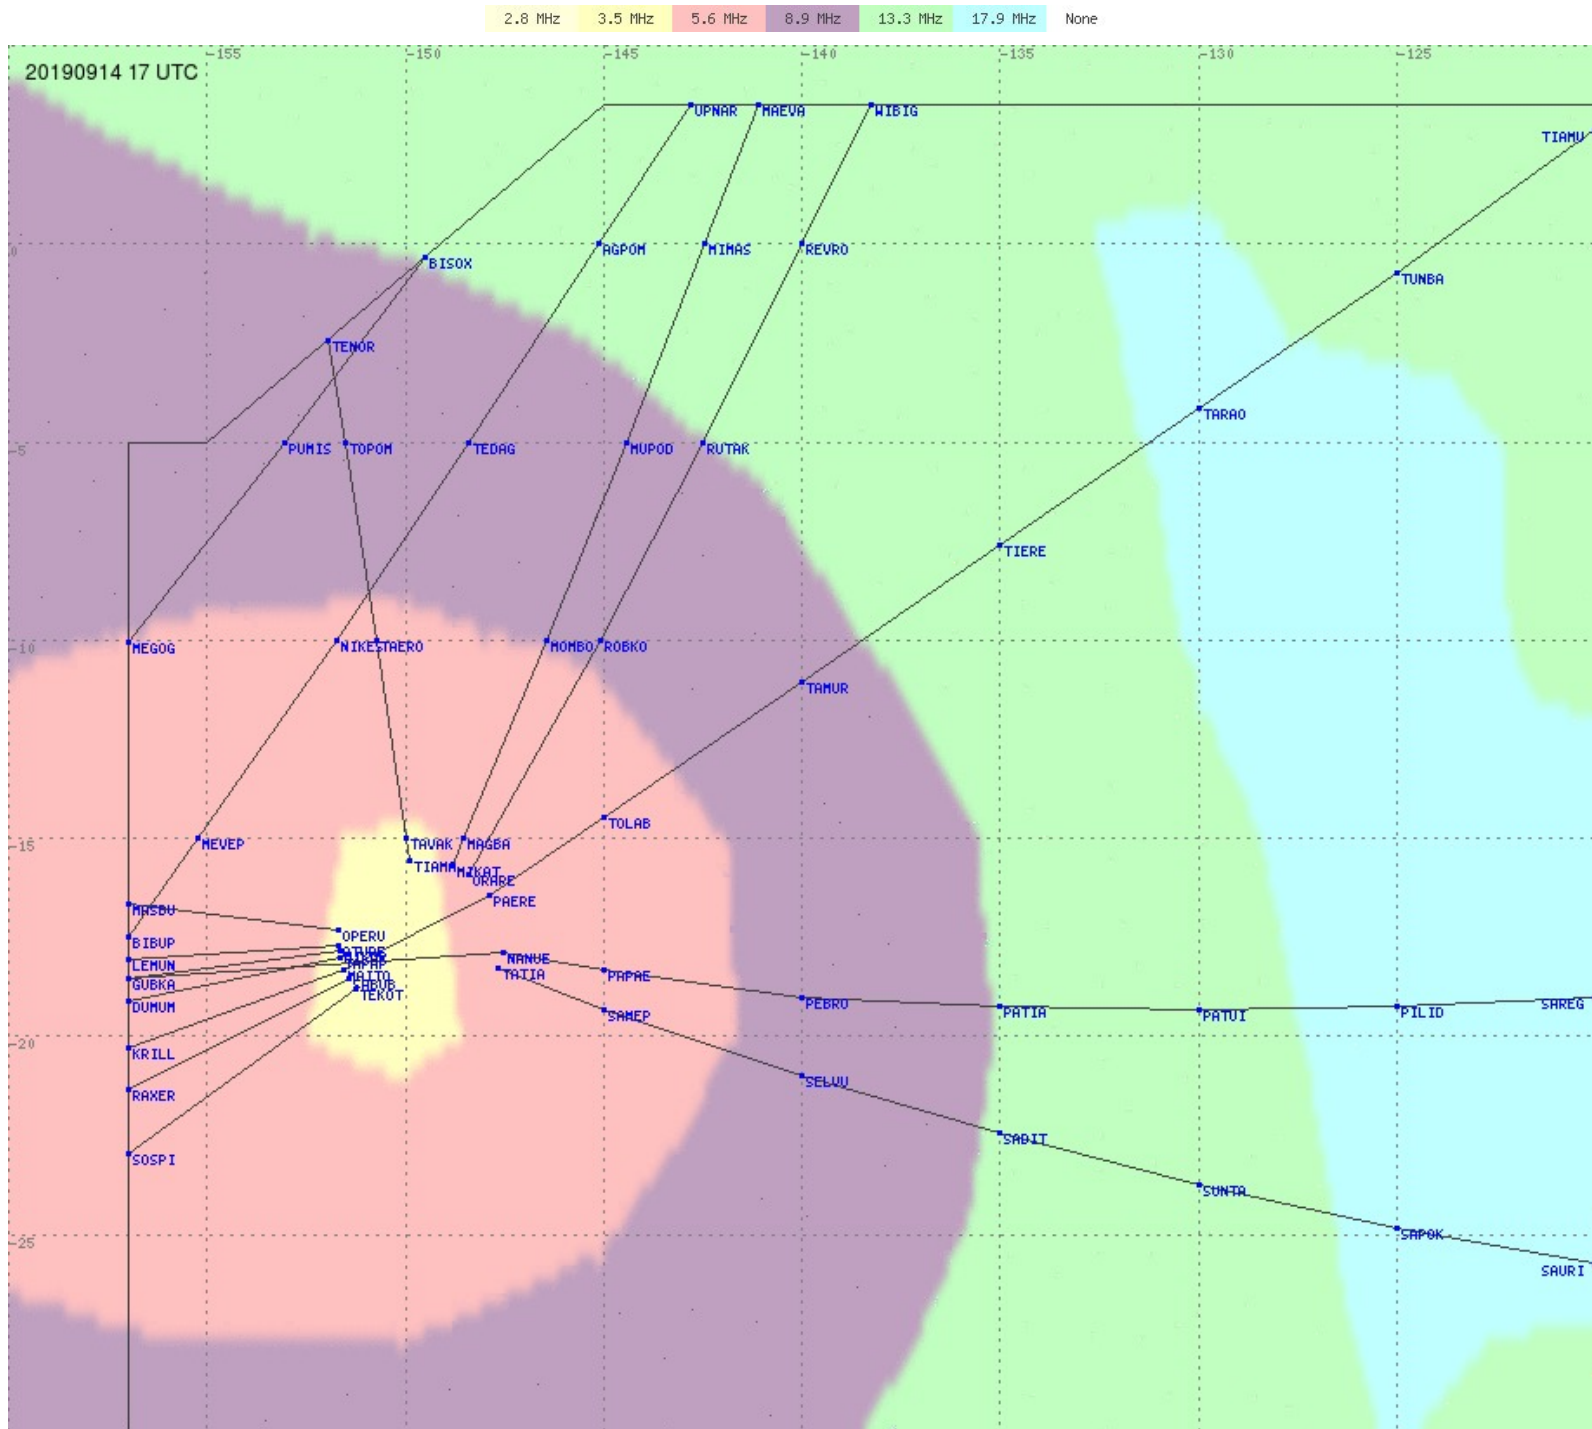

Tahiti FIR - HF Propag - 20190914