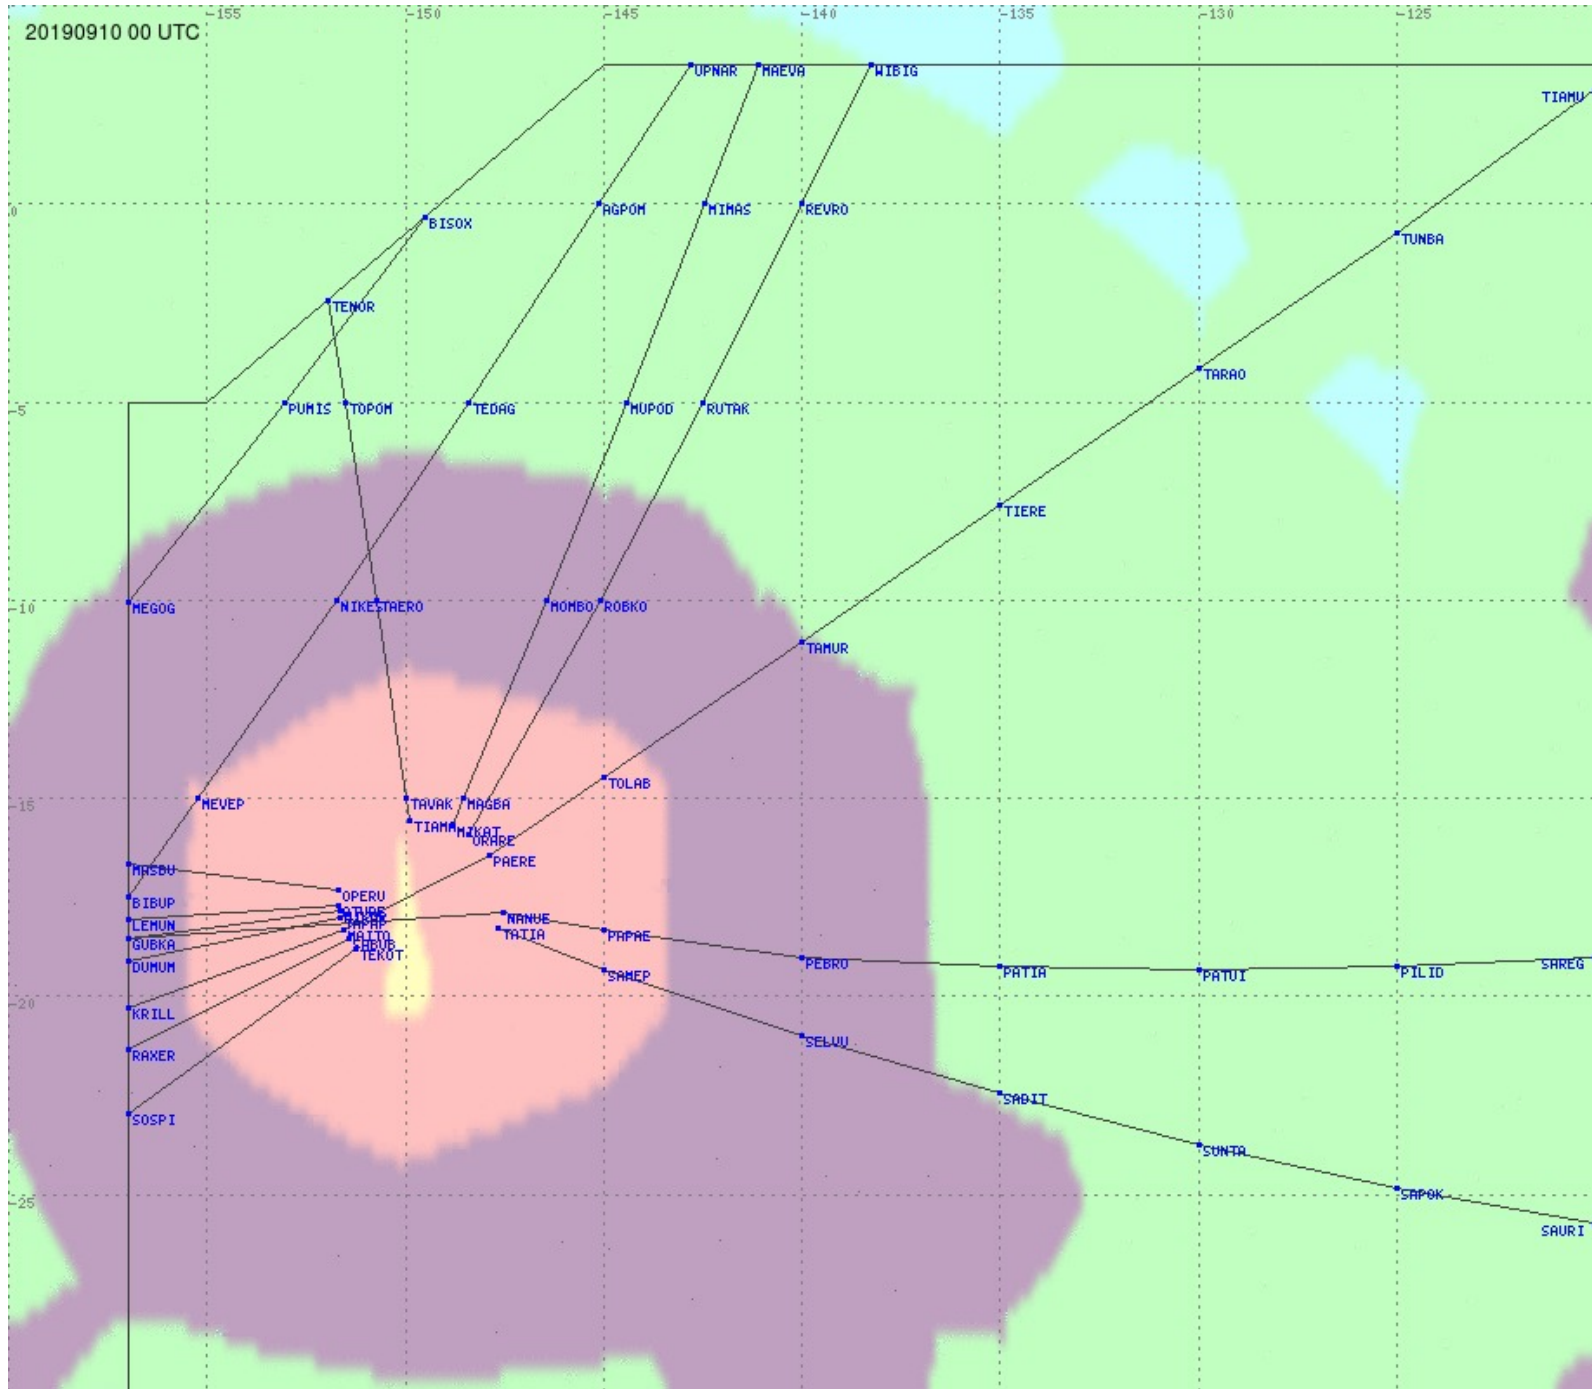

Tahiti FIR - HF Propag - 20190910

2.8 MHz 3.5 MHz 5.6 MHz 8.9 MHz 13.3 MHz 17.9 MHz None