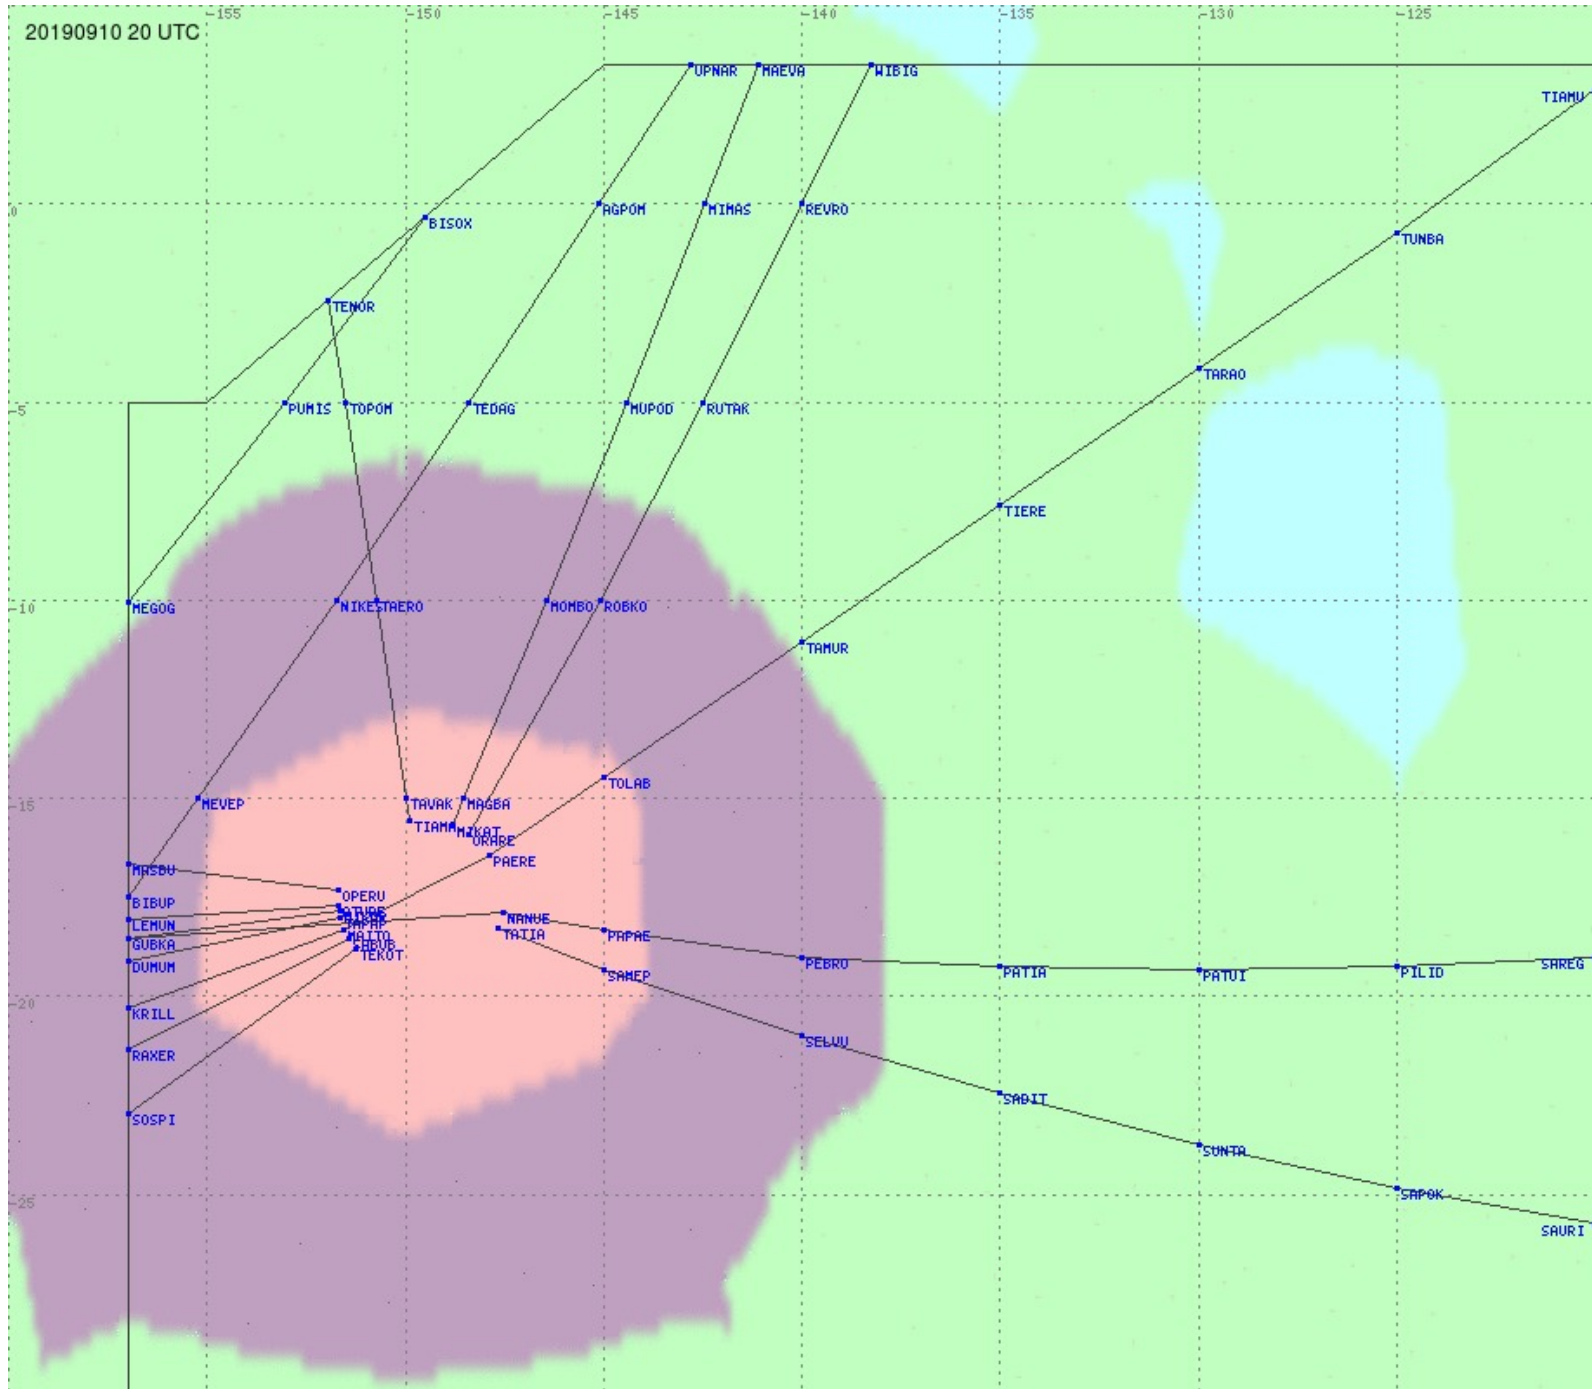

Tahiti FIR - HF Propag - 20190910

2.8 MHz 3.5 MHz 5.6 MHz 8.9 MHz 13.3 MHz 17.9 MHz None

Tahiti FIR - HF Propag - 20190910

2.8 MHz
3.5 MHz
5.6 MHz
8.9 MHz
13.3 MHz
17.9 MHz
None

Tahiti FIR - HF Propag - 20190910

2.8 MHz 3.5 MHz 5.6 MHz 8.9 MHz 13.3 MHz 17.9 MHz None

Tahiti FIR - HF Propag - 20190910

2.8 MHz
3.5 MHz
5.6 MHz
8.9 MHz
13.3 MHz
17.9 MHz
None

Tahiti FIR - HF Propag - 20190910

Tahiti FIR - HF Propag - 20190910

2.8 MHz 3.5 MHz 5.6 MHz 8.9 MHz 13.3 MHz 17.9 MHz None

Tahiti FIR - HF Propag - 20190910

2.8 MHz 3.5 MHz 5.6 MHz 8.9 MHz 13.3 MHz 17.9 MHz None

Tahiti FIR - HF Propag - 20190910

2.8 MHz
3.5 MHz
5.6 MHz
8.9 MHz
13.3 MHz
17.9 MHz
None