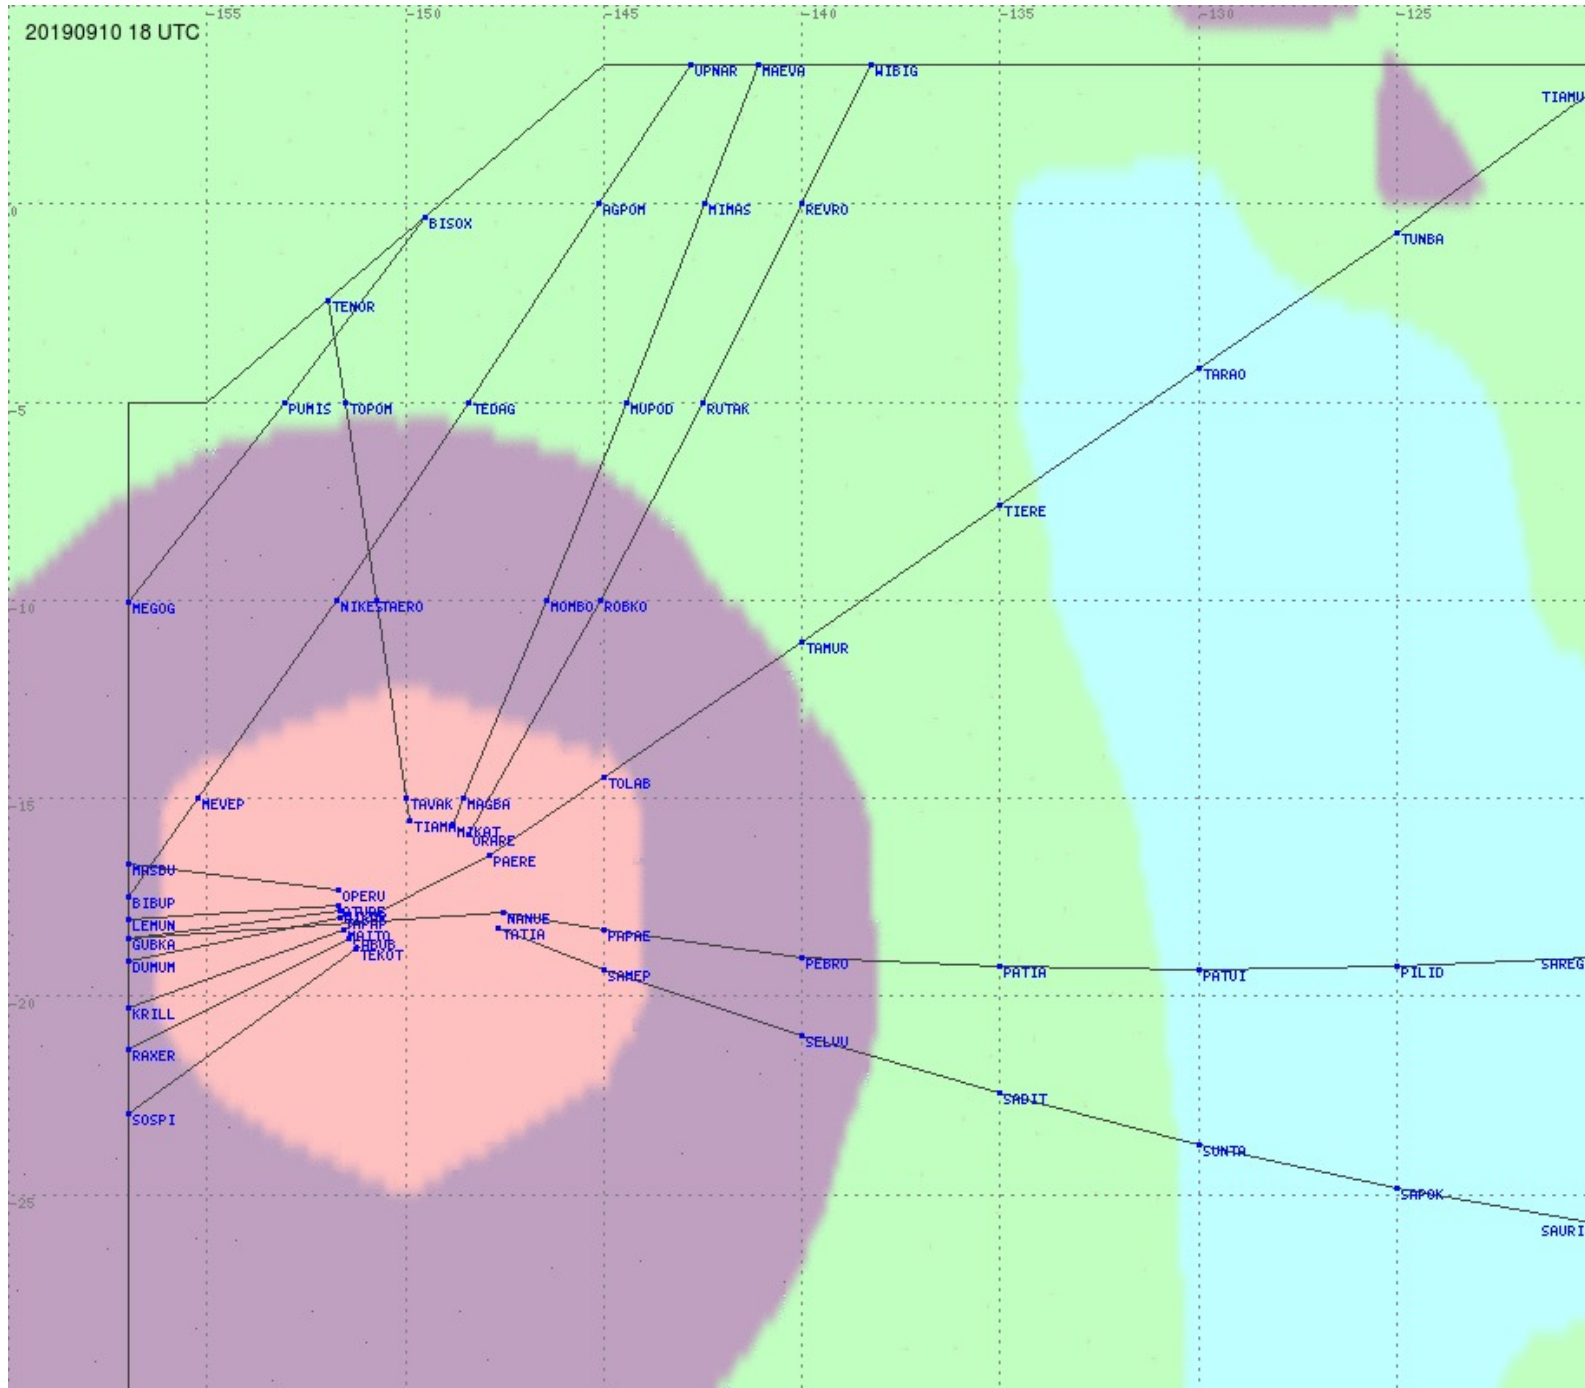

Tahiti FIR - HF Propag - 20190910

Tahiti FIR - HF Propag - 20190910

Tahiti FIR - HF Propag - 20190910

Tahiti FIR - HF Propag - 20190910

2.8 MHz
3.5 MHz
5.6 MHz
8.9 MHz
13.3 MHz
17.9 MHz
None

Tahiti FIR - HF Propag - 20190910

2.8 MHz 3.5 MHz 5.6 MHz 8.9 MHz 13.3 MHz 17.9 MHz None

Tahiti FIR - HF Propag - 20190910

2.8 MHz
3.5 MHz
5.6 MHz
8.9 MHz
13.3 MHz
17.9 MHz
None

Tahiti FIR - HF Propag - 20190910

Tahiti FIR - HF Propag - 20190910

2.8 MHz 3.5 MHz 5.6 MHz 8.9 MHz 13.3 MHz 17.9 MHz None

Tahiti FIR - HF Propag - 20190910

2.8 MHz 3.5 MHz 5.6 MHz 8.9 MHz 13.3 MHz 17.9 MHz None

Tahiti FIR - HF Propag - 20190910

2.8 MHz
3.5 MHz
5.6 MHz
8.9 MHz
13.3 MHz
17.9 MHz
None

Tahiti FIR - HF Propag - 20190910

2.8 MHz 3.5 MHz 5.6 MHz 8.9 MHz 13.3 MHz 17.9 MHz None

Tahiti FIR - HF Propag - 20190910

2.8 MHz 3.5 MHz 5.6 MHz 8.9 MHz 13.3 MHz 17.9 MHz None

Tahiti FIR - HF Propag - 20190910