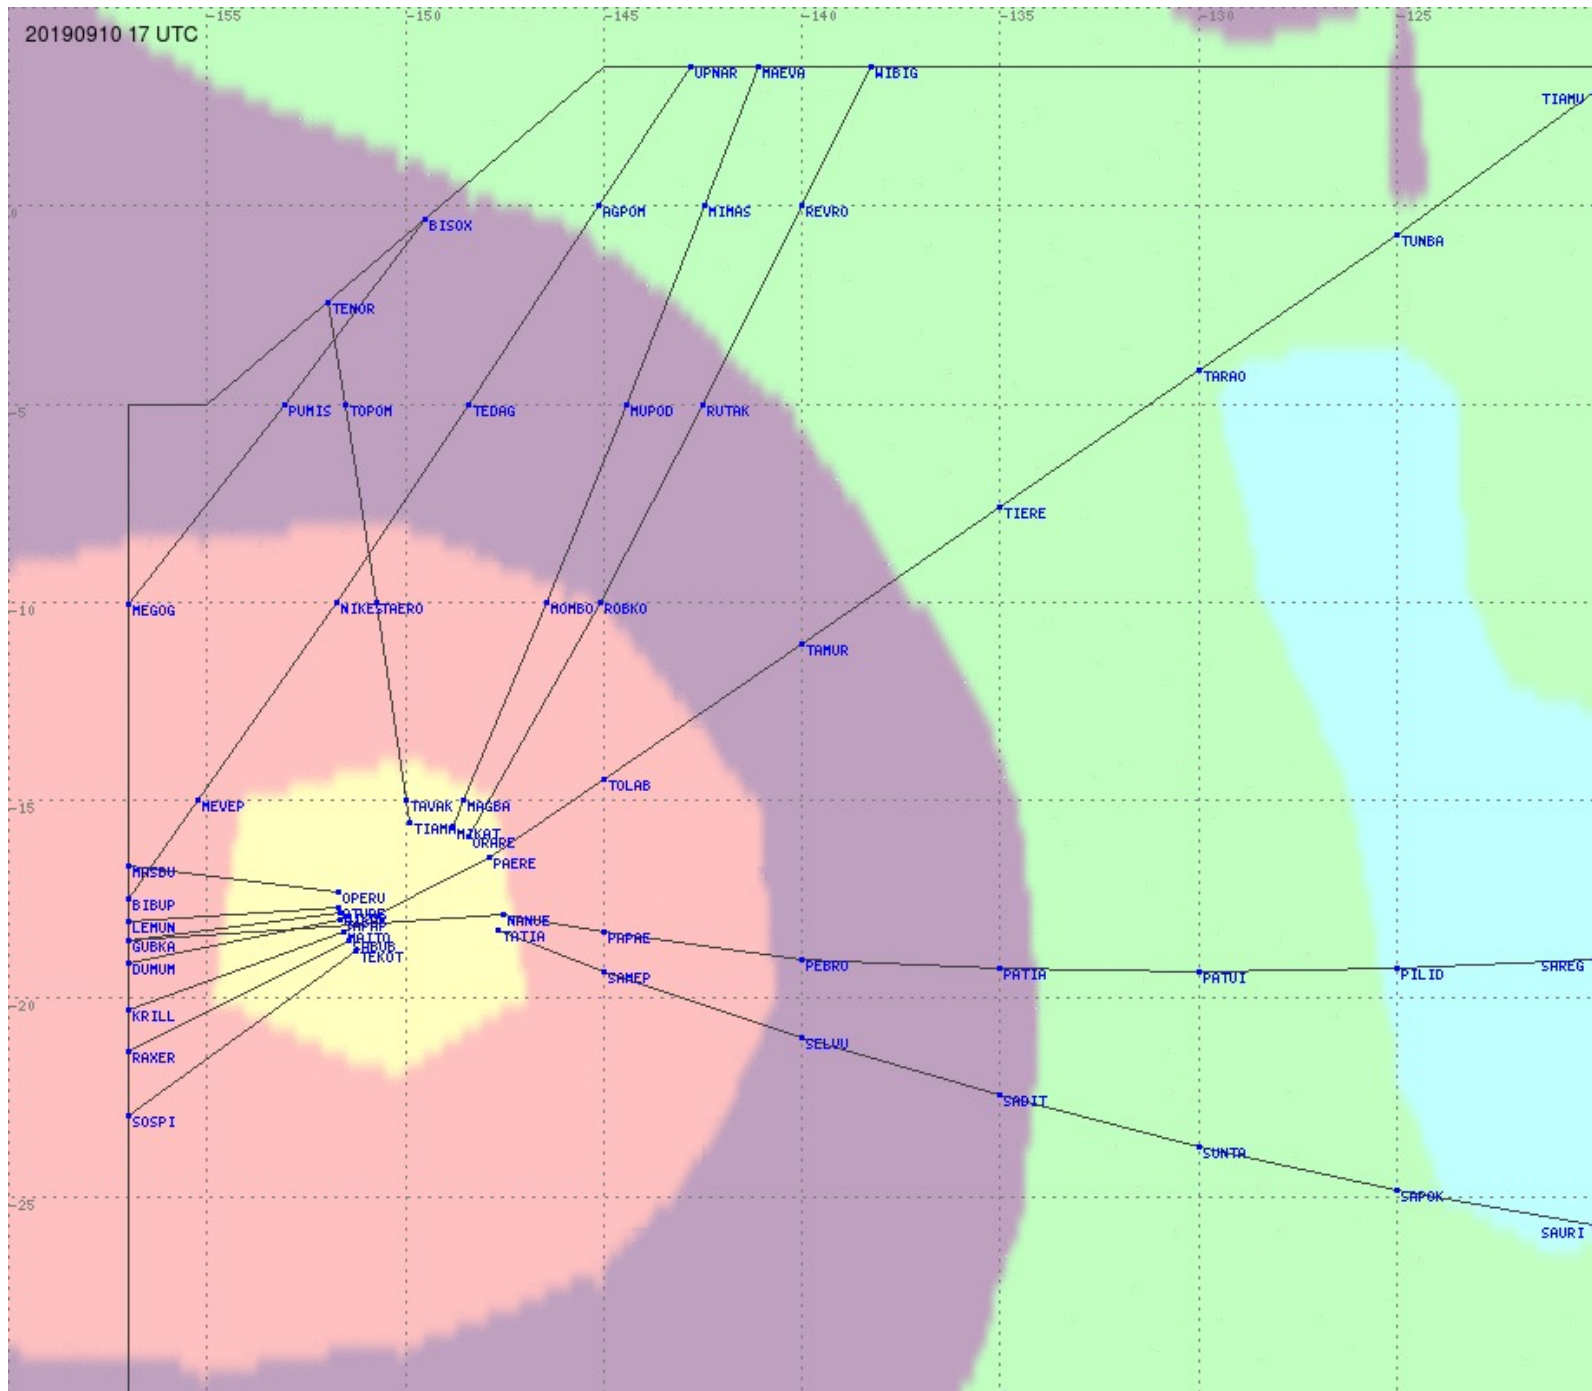

Tahiti FIR - HF Propag - 20190910

Tahiti FIR - HF Propag - 20190910

Tahiti FIR - HF Propag - 20190910

Tahiti FIR - HF Propag - 20190910

2.8 MHz
3.5 MHz
5.6 MHz
8.9 MHz
13.3 MHz
17.9 MHz
None

Tahiti FIR - HF Propag - 20190910

2.8 MHz 3.5 MHz 5.6 MHz 8.9 MHz 13.3 MHz 17.9 MHz None

Tahiti FIR - HF Propag - 20190910

2.8 MHz
3.5 MHz
5.6 MHz
8.9 MHz
13.3 MHz
17.9 MHz
None

Tahiti FIR - HF Propag - 20190910

Tahiti FIR - HF Propag - 20190910

2.8 MHz 3.5 MHz 5.6 MHz 8.9 MHz 13.3 MHz 17.9 MHz None

Tahiti FIR - HF Propag - 20190910

2.8 MHz 3.5 MHz 5.6 MHz 8.9 MHz 13.3 MHz 17.9 MHz None

Tahiti FIR - HF Propag - 20190910

2.8 MHz
3.5 MHz
5.6 MHz
8.9 MHz
13.3 MHz
17.9 MHz
None

Tahiti FIR - HF Propag - 20190910

2.8 MHz 3.5 MHz 5.6 MHz 8.9 MHz 13.3 MHz 17.9 MHz None

Tahiti FIR - HF Propag - 20190910

2.8 MHz 3.5 MHz 5.6 MHz 8.9 MHz 13.3 MHz 17.9 MHz None

Tahiti FIR - HF Propag - 20190910