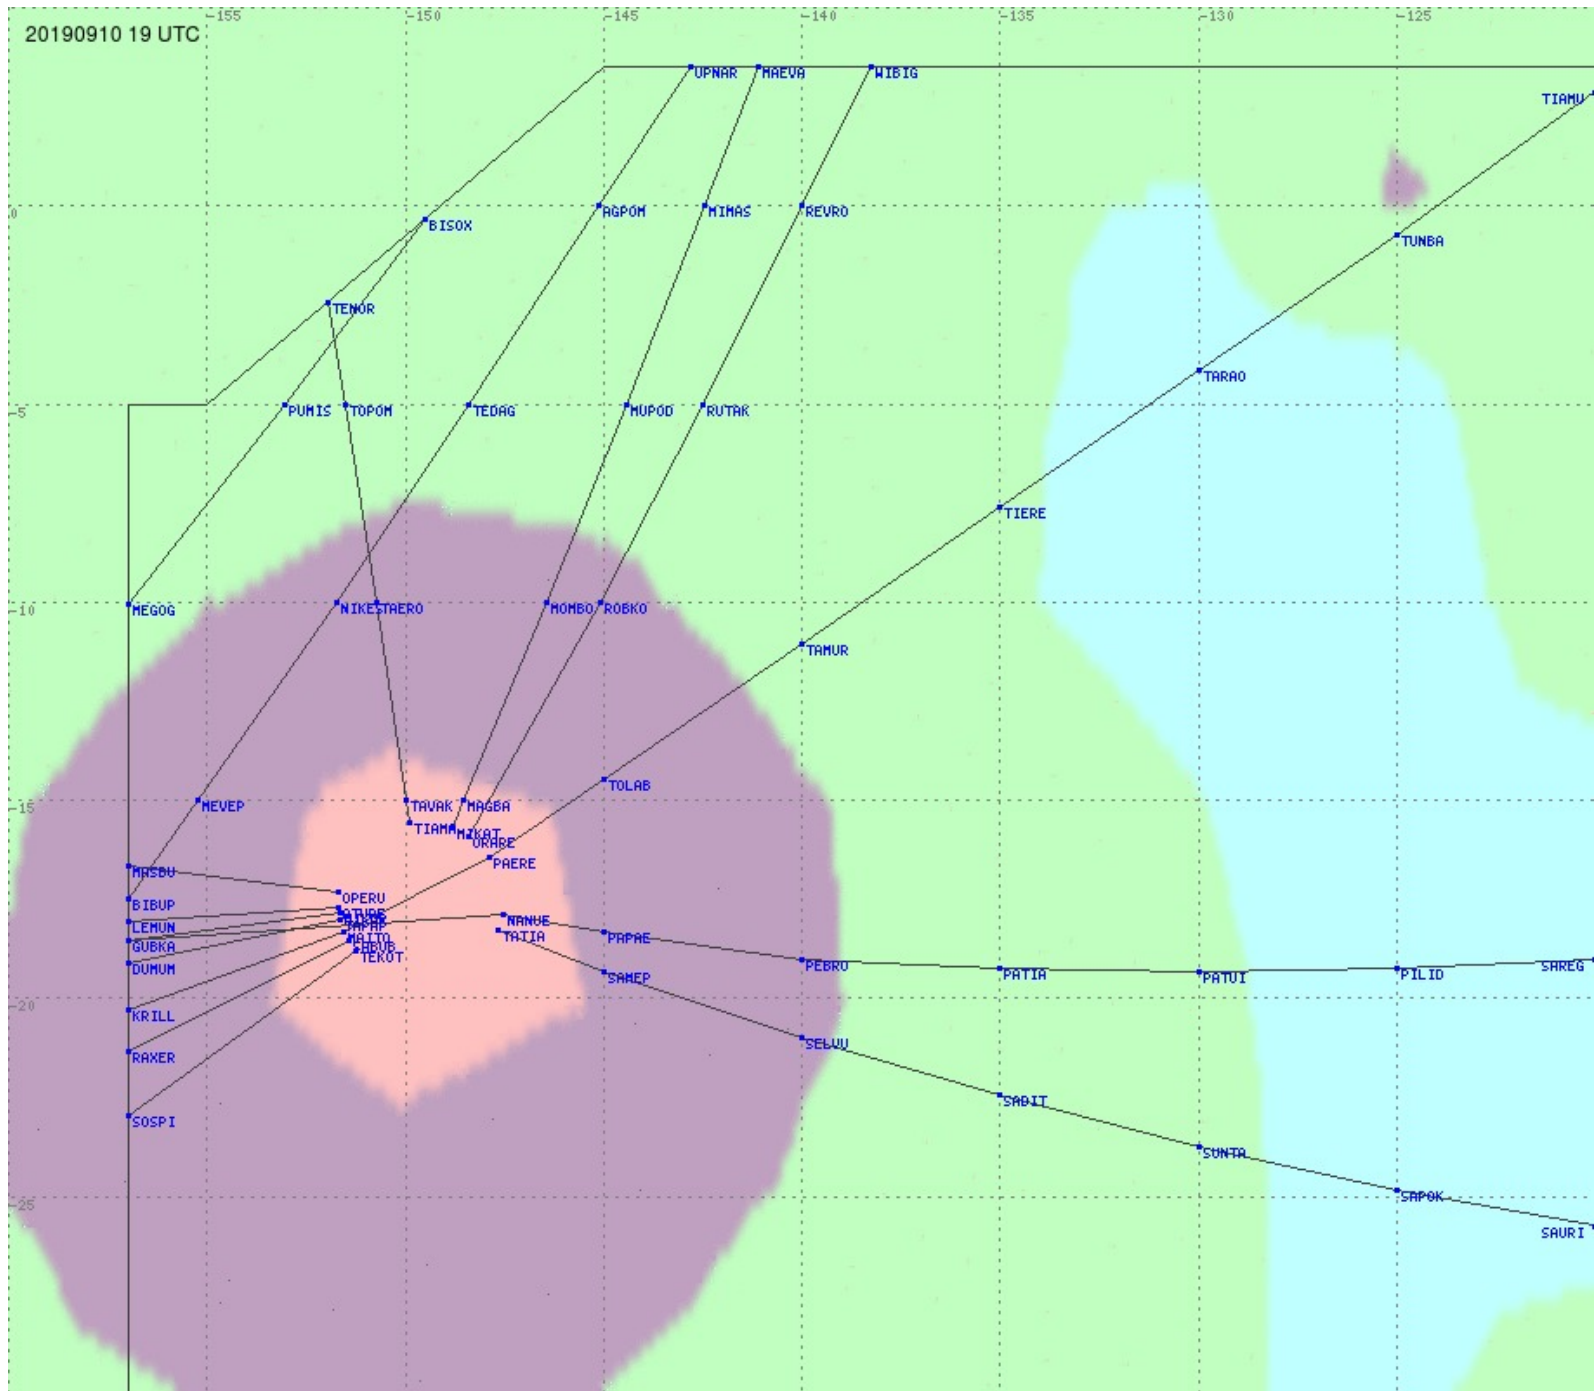

Tahiti FIR - HF Propag - 20190910

Tahiti FIR - HF Propag - 20190910

Tahiti FIR - HF Propag - 20190910

Tahiti FIR - HF Propag - 20190910

2.8 MHz
3.5 MHz
5.6 MHz
8.9 MHz
13.3 MHz
17.9 MHz
None

Tahiti FIR - HF Propag - 20190910

2.8 MHz 3.5 MHz 5.6 MHz 8.9 MHz 13.3 MHz 17.9 MHz None

Tahiti FIR - HF Propag - 20190910

2.8 MHz
3.5 MHz
5.6 MHz
8.9 MHz
13.3 MHz
17.9 MHz
None

Tahiti FIR - HF Propag - 20190910

Tahiti FIR - HF Propag - 20190910

2.8 MHz 3.5 MHz 5.6 MHz 8.9 MHz 13.3 MHz 17.9 MHz None

Tahiti FIR - HF Propag - 20190910

2.8 MHz 3.5 MHz 5.6 MHz 8.9 MHz 13.3 MHz 17.9 MHz None

Tahiti FIR - HF Propag - 20190910

2.8 MHz
3.5 MHz
5.6 MHz
8.9 MHz
13.3 MHz
17.9 MHz
None

Tahiti FIR - HF Propag - 20190910

2.8 MHz 3.5 MHz 5.6 MHz 8.9 MHz 13.3 MHz 17.9 MHz None

Tahiti FIR - HF Propag - 20190910

2.8 MHz 3.5 MHz 5.6 MHz 8.9 MHz 13.3 MHz 17.9 MHz None

Tahiti FIR - HF Propag - 20190910