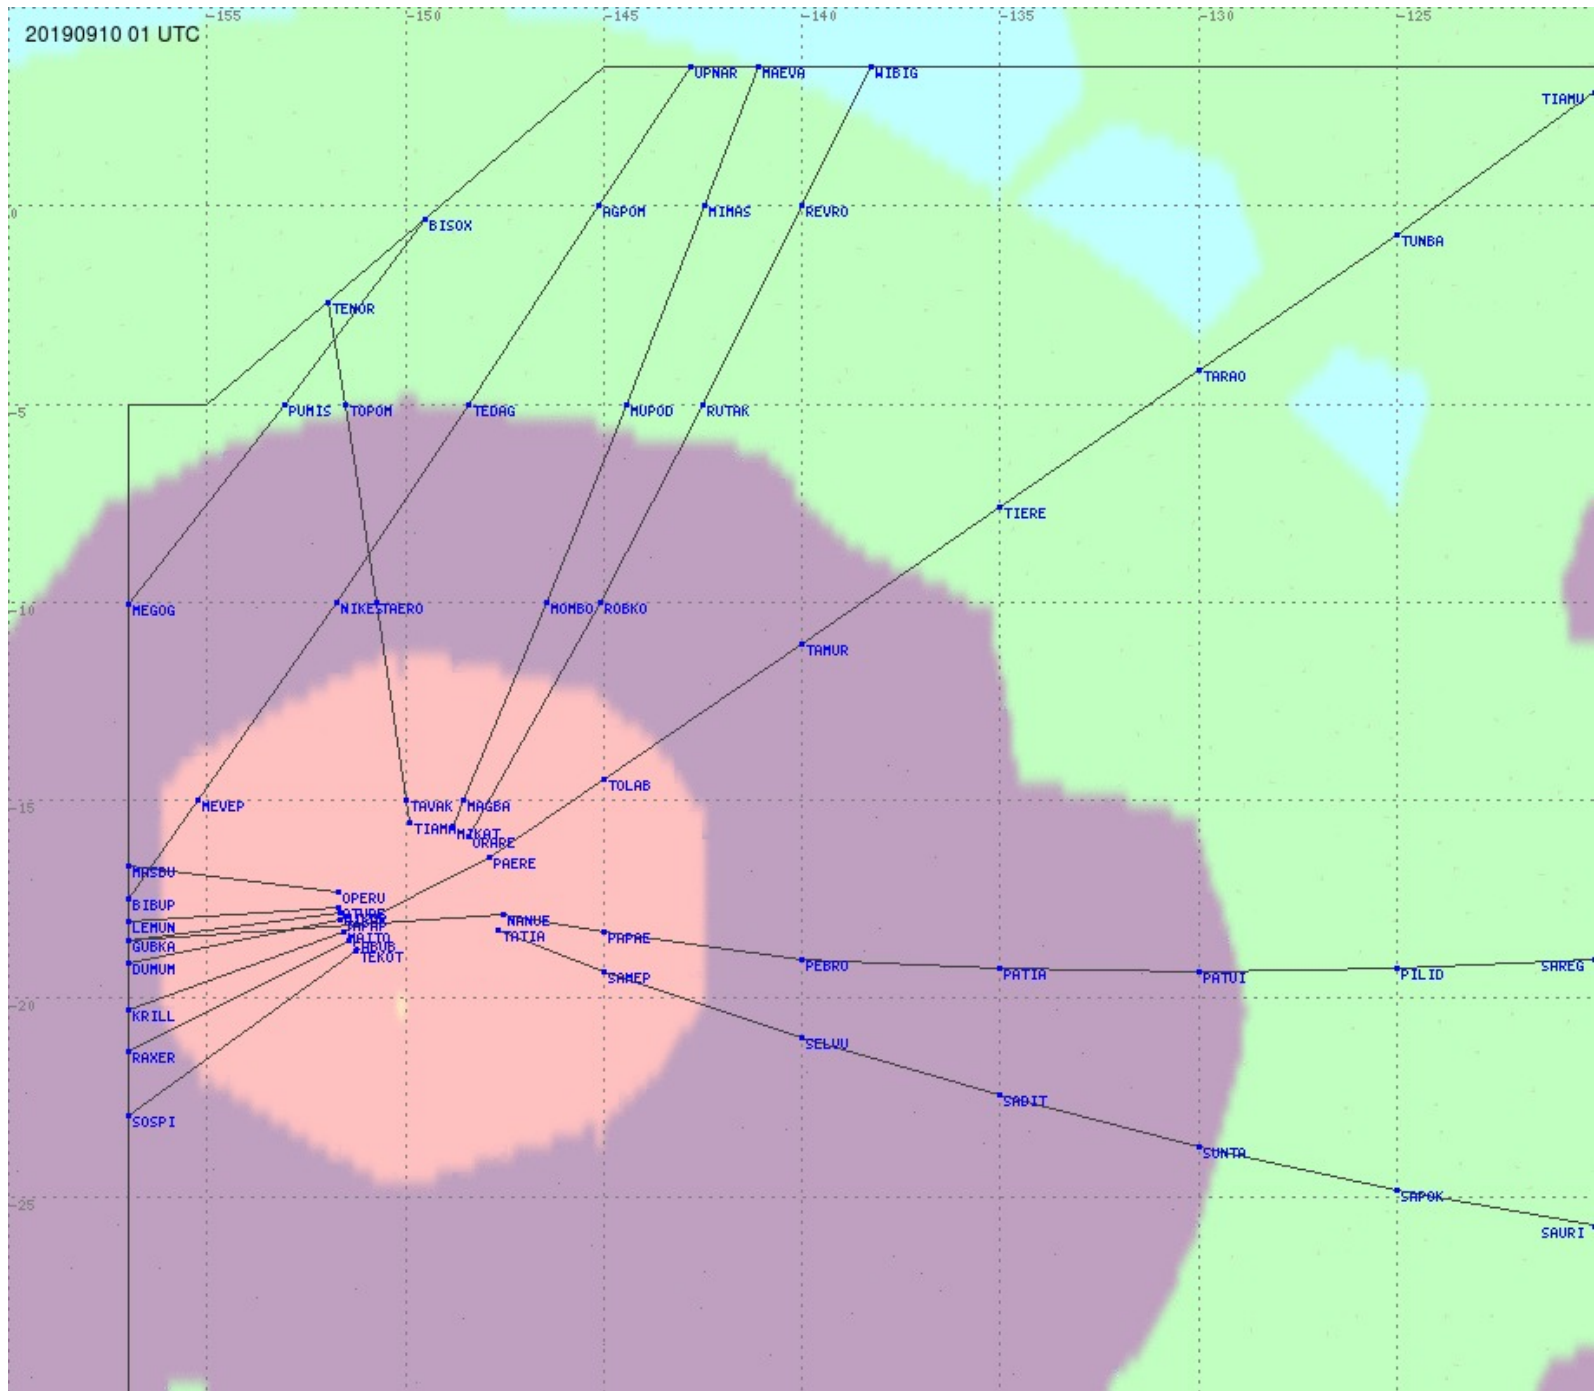

Tahiti FIR - HF Propag - 20190910

2.8 MHz
3.5 MHz
5.6 MHz
8.9 MHz
13.3 MHz
17.9 MHz
None