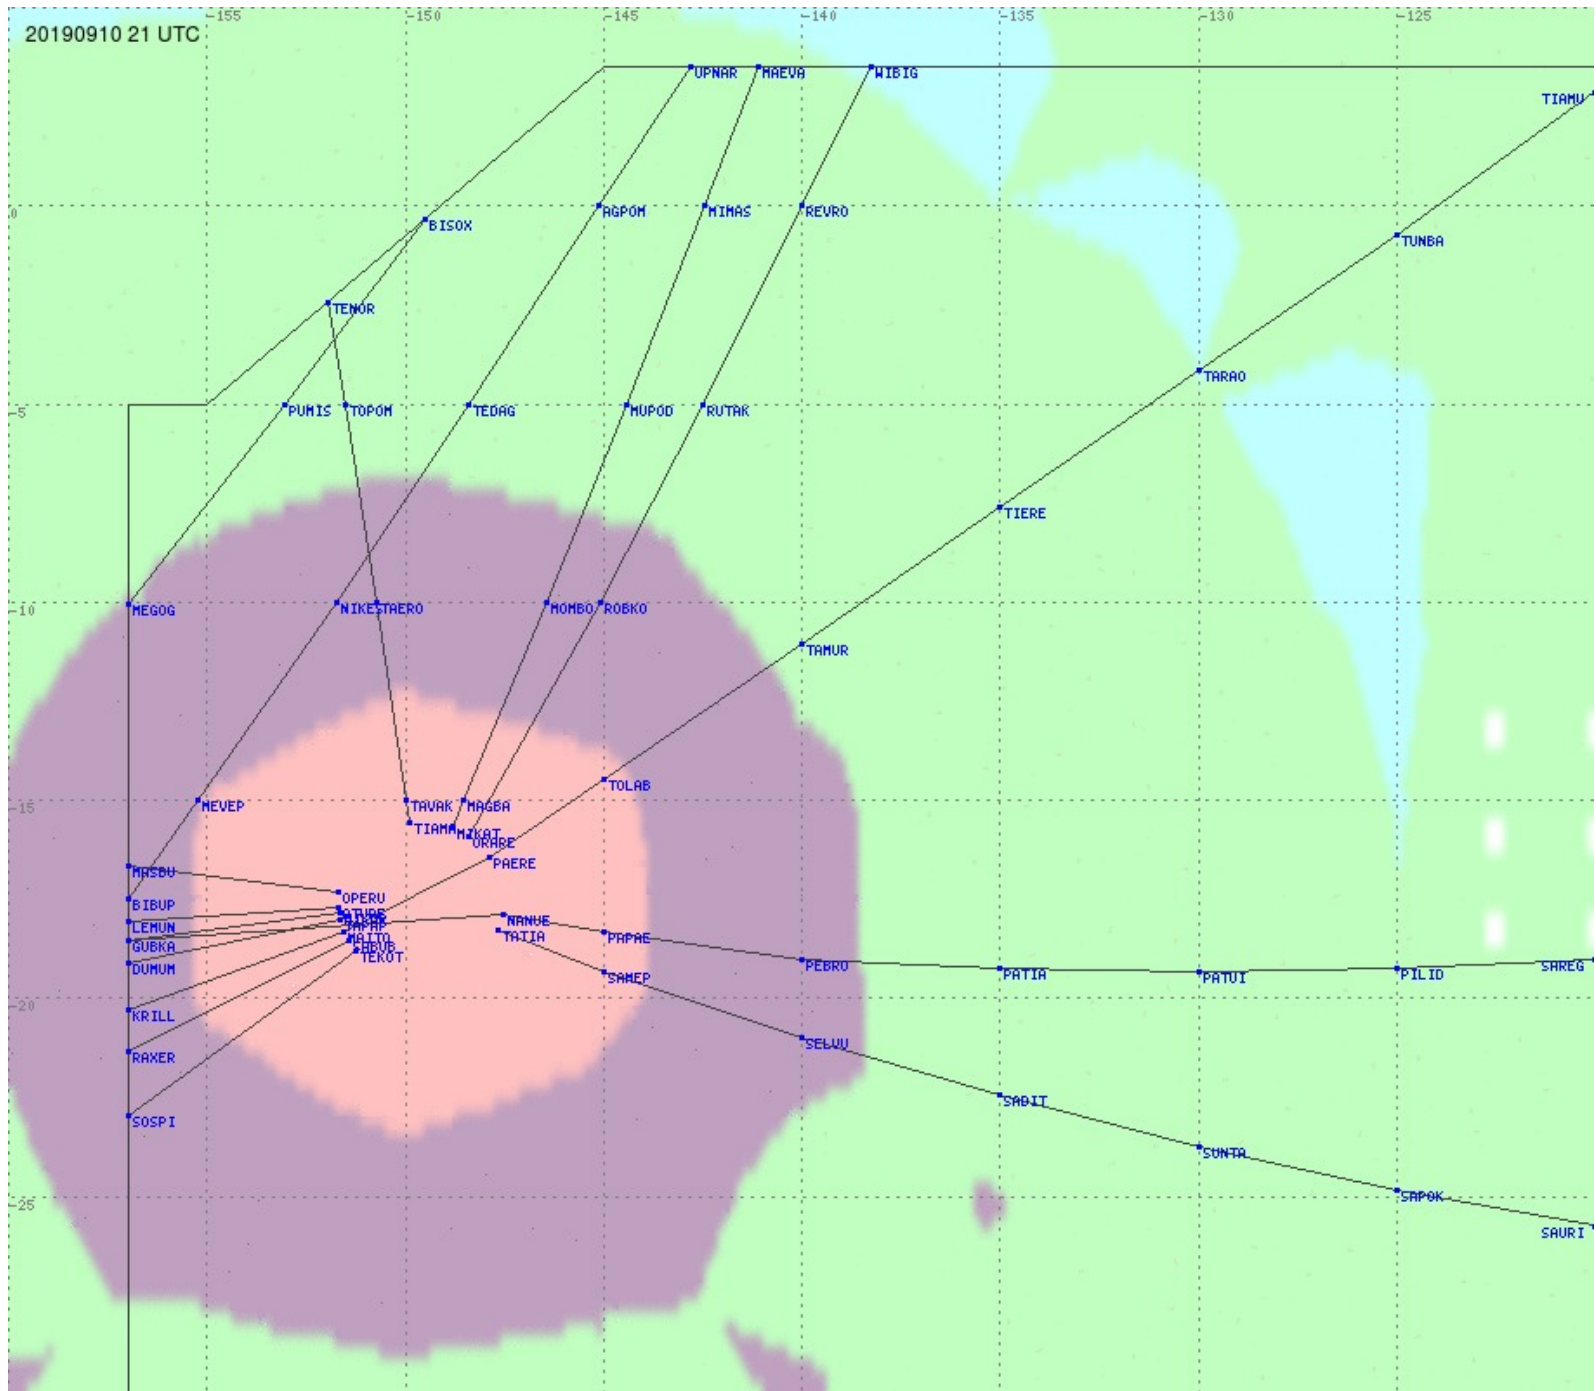

Tahiti FIR - HF Propag - 20190910

Tahiti FIR - HF Propag - 20190910

Tahiti FIR - HF Propag - 20190910

Tahiti FIR - HF Propag - 20190910

2.8 MHz
3.5 MHz
5.6 MHz
8.9 MHz
13.3 MHz
17.9 MHz
None

Tahiti FIR - HF Propag - 20190910

2.8 MHz 3.5 MHz 5.6 MHz 8.9 MHz 13.3 MHz 17.9 MHz None

Tahiti FIR - HF Propag - 20190910

2.8 MHz
3.5 MHz
5.6 MHz
8.9 MHz
13.3 MHz
17.9 MHz
None

Tahiti FIR - HF Propag - 20190910

Tahiti FIR - HF Propag - 20190910

2.8 MHz 3.5 MHz 5.6 MHz 8.9 MHz 13.3 MHz 17.9 MHz None

Tahiti FIR - HF Propag - 20190910

2.8 MHz 3.5 MHz 5.6 MHz 8.9 MHz 13.3 MHz 17.9 MHz None

Tahiti FIR - HF Propag - 20190910

2.8 MHz
3.5 MHz
5.6 MHz
8.9 MHz
13.3 MHz
17.9 MHz
None

Tahiti FIR - HF Propag - 20190910

2.8 MHz 3.5 MHz 5.6 MHz 8.9 MHz 13.3 MHz 17.9 MHz None

Tahiti FIR - HF Propag - 20190910

2.8 MHz 3.5 MHz 5.6 MHz 8.9 MHz 13.3 MHz 17.9 MHz None

Tahiti FIR - HF Propag - 20190910