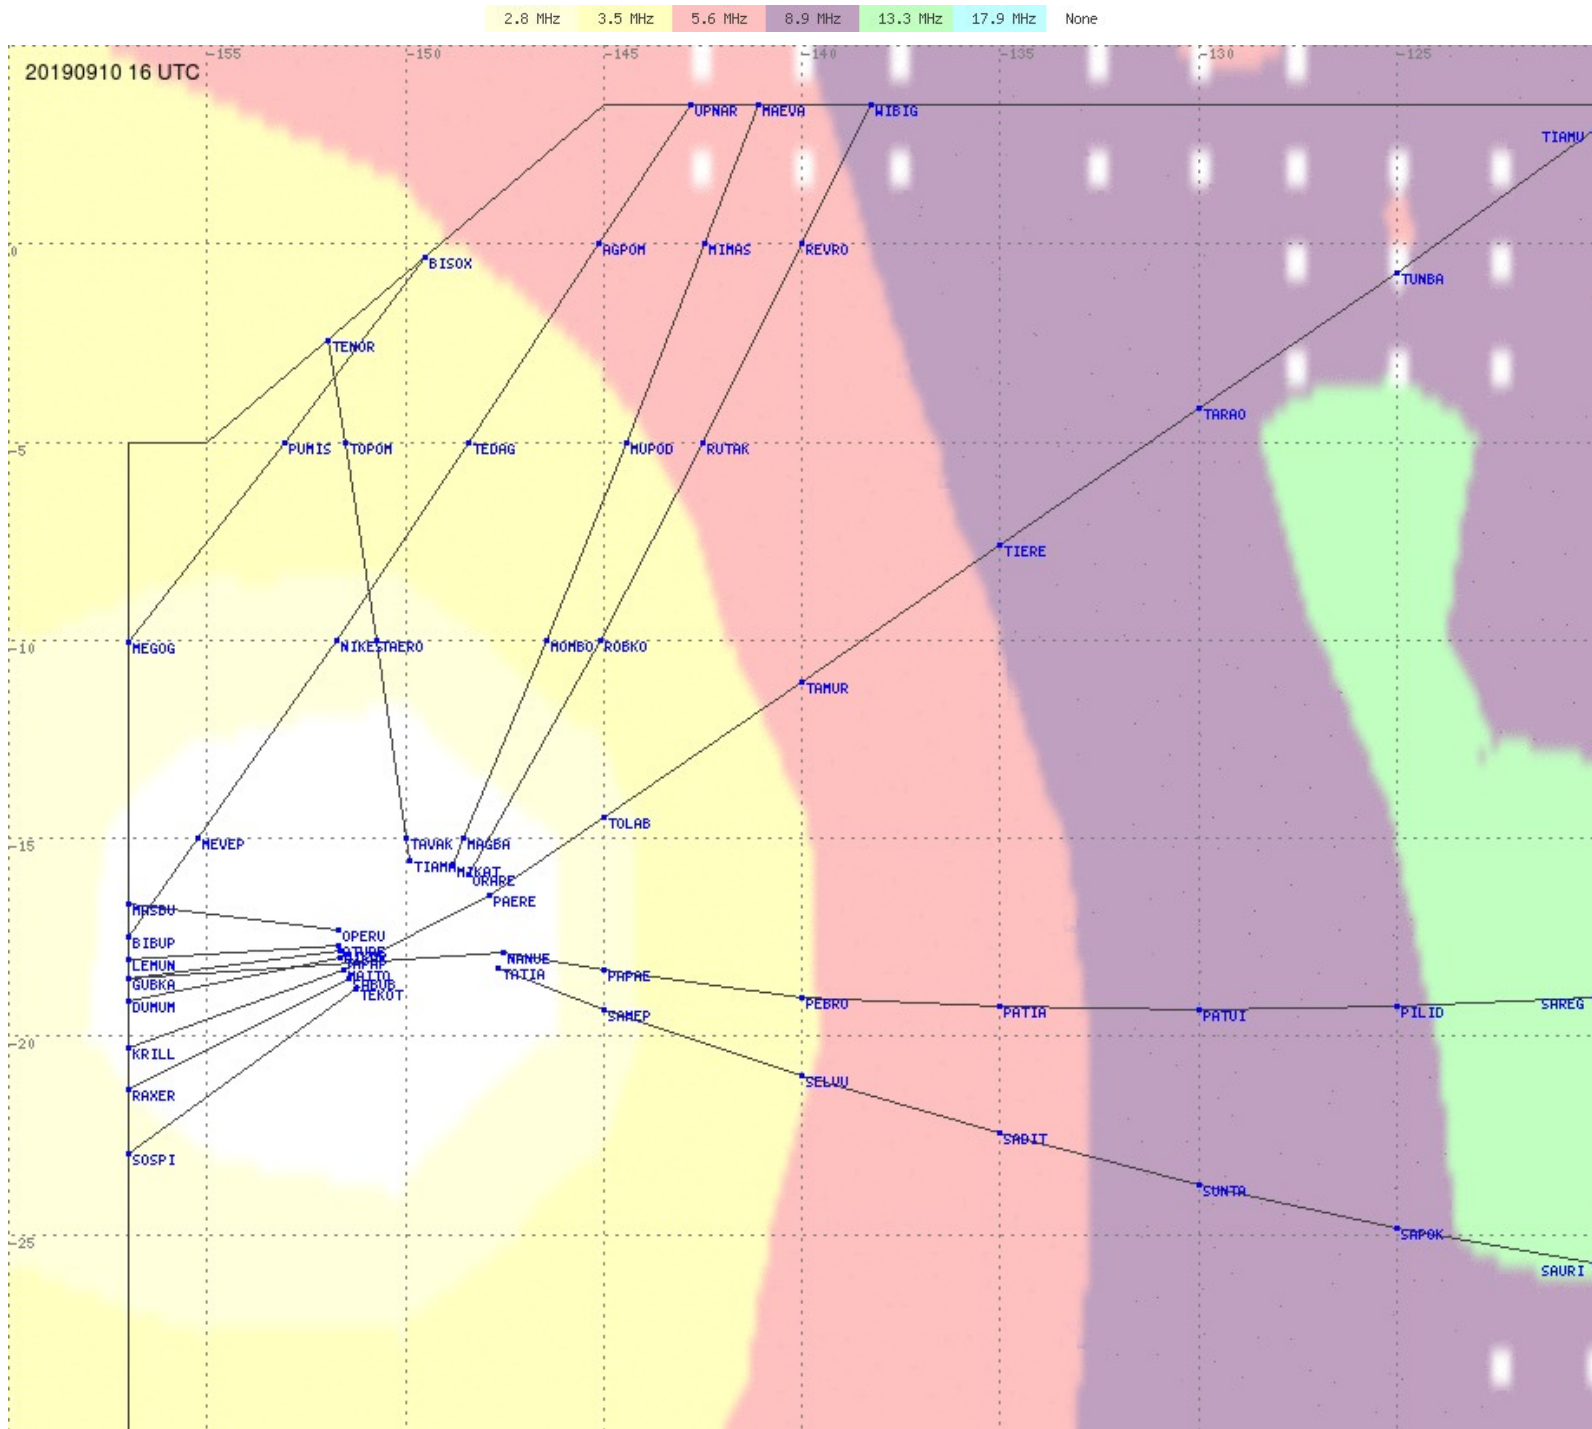

Tahiti FIR - HF Propag - 20190910

Tahiti FIR - HF Propag - 20190910

Tahiti FIR - HF Propag - 20190910

Tahiti FIR - HF Propag - 20190910

2.8 MHz
3.5 MHz
5.6 MHz
8.9 MHz
13.3 MHz
17.9 MHz
None

Tahiti FIR - HF Propag - 20190910

2.8 MHz 3.5 MHz 5.6 MHz 8.9 MHz 13.3 MHz 17.9 MHz None

Tahiti FIR - HF Propag - 20190910

2.8 MHz
3.5 MHz
5.6 MHz
8.9 MHz
13.3 MHz
17.9 MHz
None

Tahiti FIR - HF Propag - 20190910

Tahiti FIR - HF Propag - 20190910

2.8 MHz 3.5 MHz 5.6 MHz 8.9 MHz 13.3 MHz 17.9 MHz None

Tahiti FIR - HF Propag - 20190910

2.8 MHz 3.5 MHz 5.6 MHz 8.9 MHz 13.3 MHz 17.9 MHz None

Tahiti FIR - HF Propag - 20190910

2.8 MHz
3.5 MHz
5.6 MHz
8.9 MHz
13.3 MHz
17.9 MHz
None