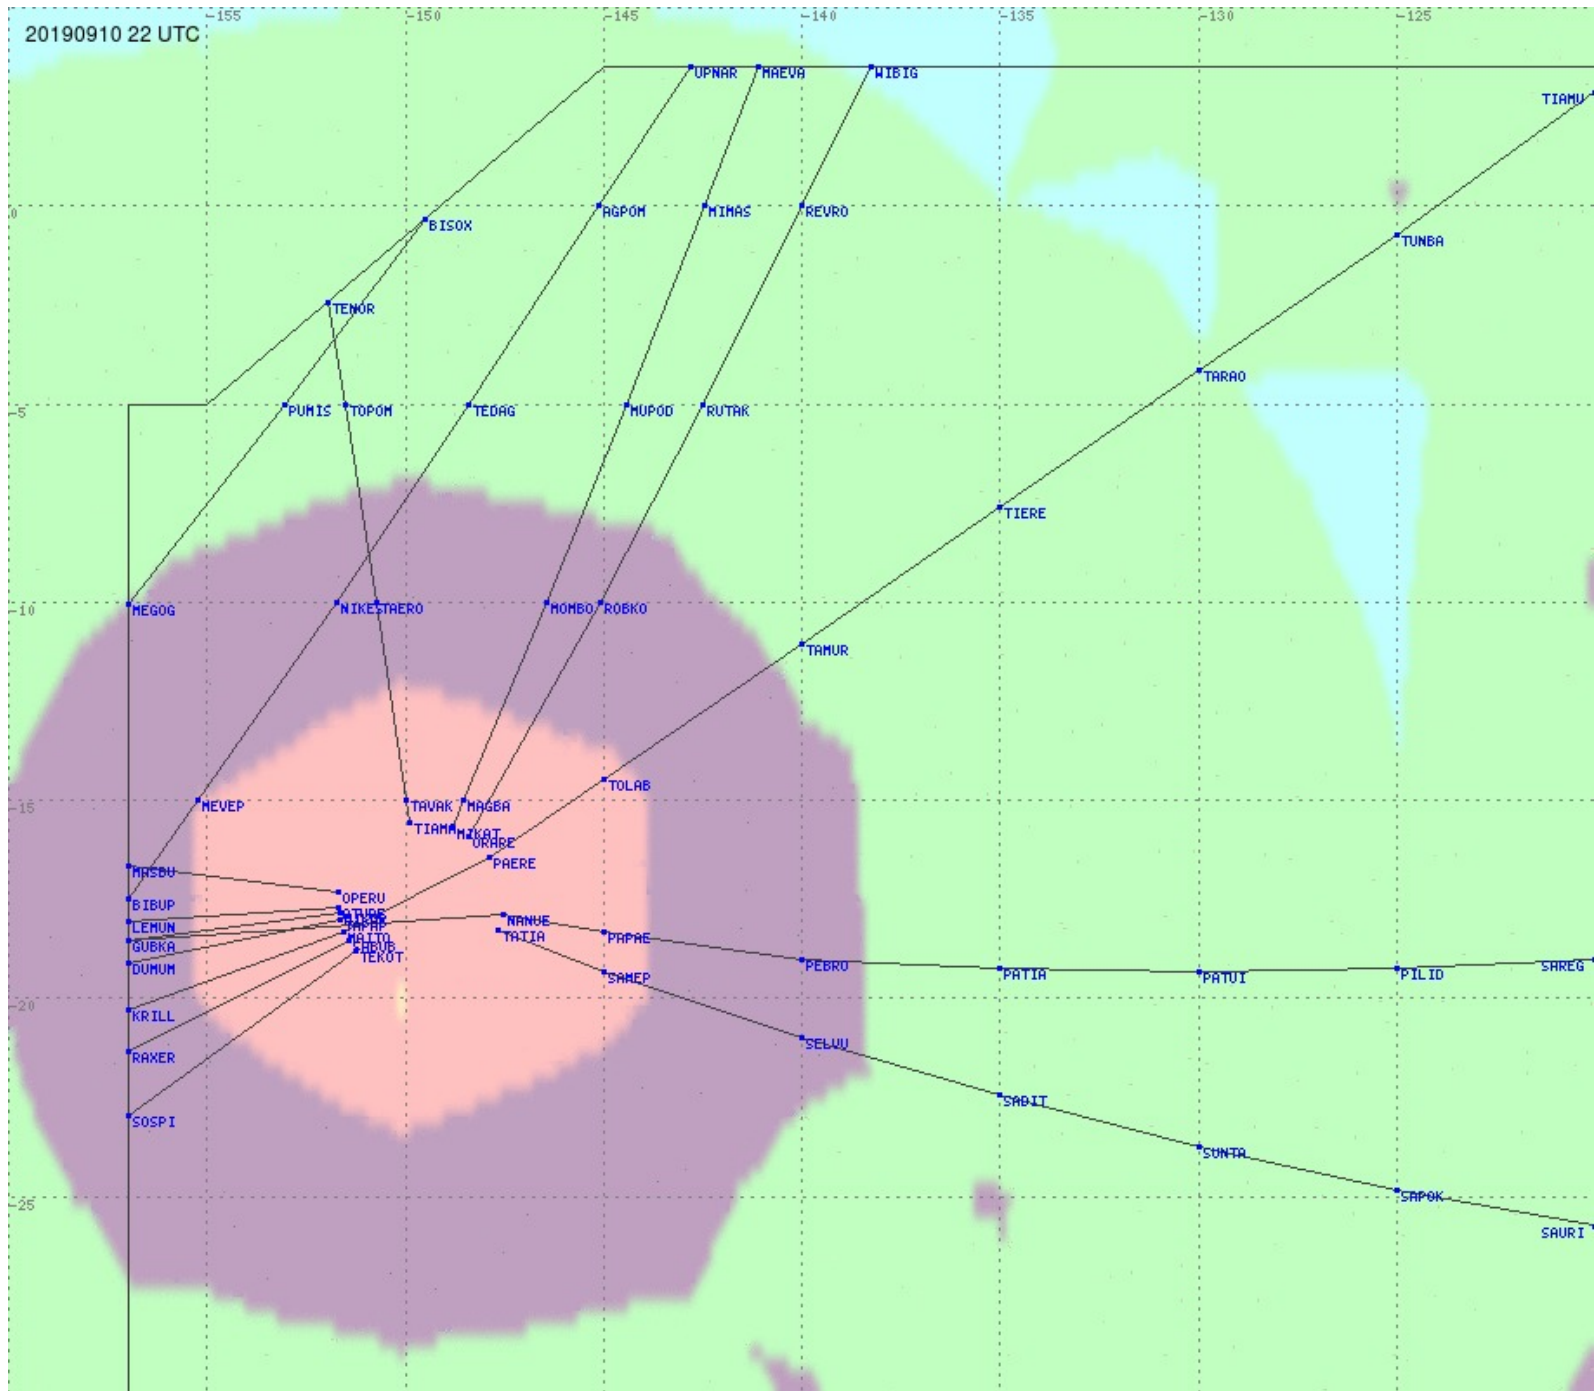

Tahiti FIR - HF Propag - 20190910

2.8 MHz 3.5 MHz 5.6 MHz 8.9 MHz 13.3 MHz 17.9 MHz None

Tahiti FIR - HF Propag - 20190910

2.8 MHz
3.5 MHz
5.6 MHz
8.9 MHz
13.3 MHz
17.9 MHz
None

Tahiti FIR - HF Propag - 20190910

2.8 MHz 3.5 MHz 5.6 MHz 8.9 MHz 13.3 MHz 17.9 MHz None

Tahiti FIR - HF Propag - 20190910

2.8 MHz 3.5 MHz 5.6 MHz 8.9 MHz 13.3 MHz 17.9 MHz None

Tahiti FIR - HF Propag - 20190910

2.8 MHz
3.5 MHz
5.6 MHz
8.9 MHz
13.3 MHz
17.9 MHz
None

2.8 MHz 3.5 MHz 5.6 MHz 8.9 MHz 13.3 MHz 17.9 MHz None

Tahiti FIR - HF Propag - 20190910

2.8 MHz 3.5 MHz 5.6 MHz 8.9 MHz 13.3 MHz 17.9 MHz None