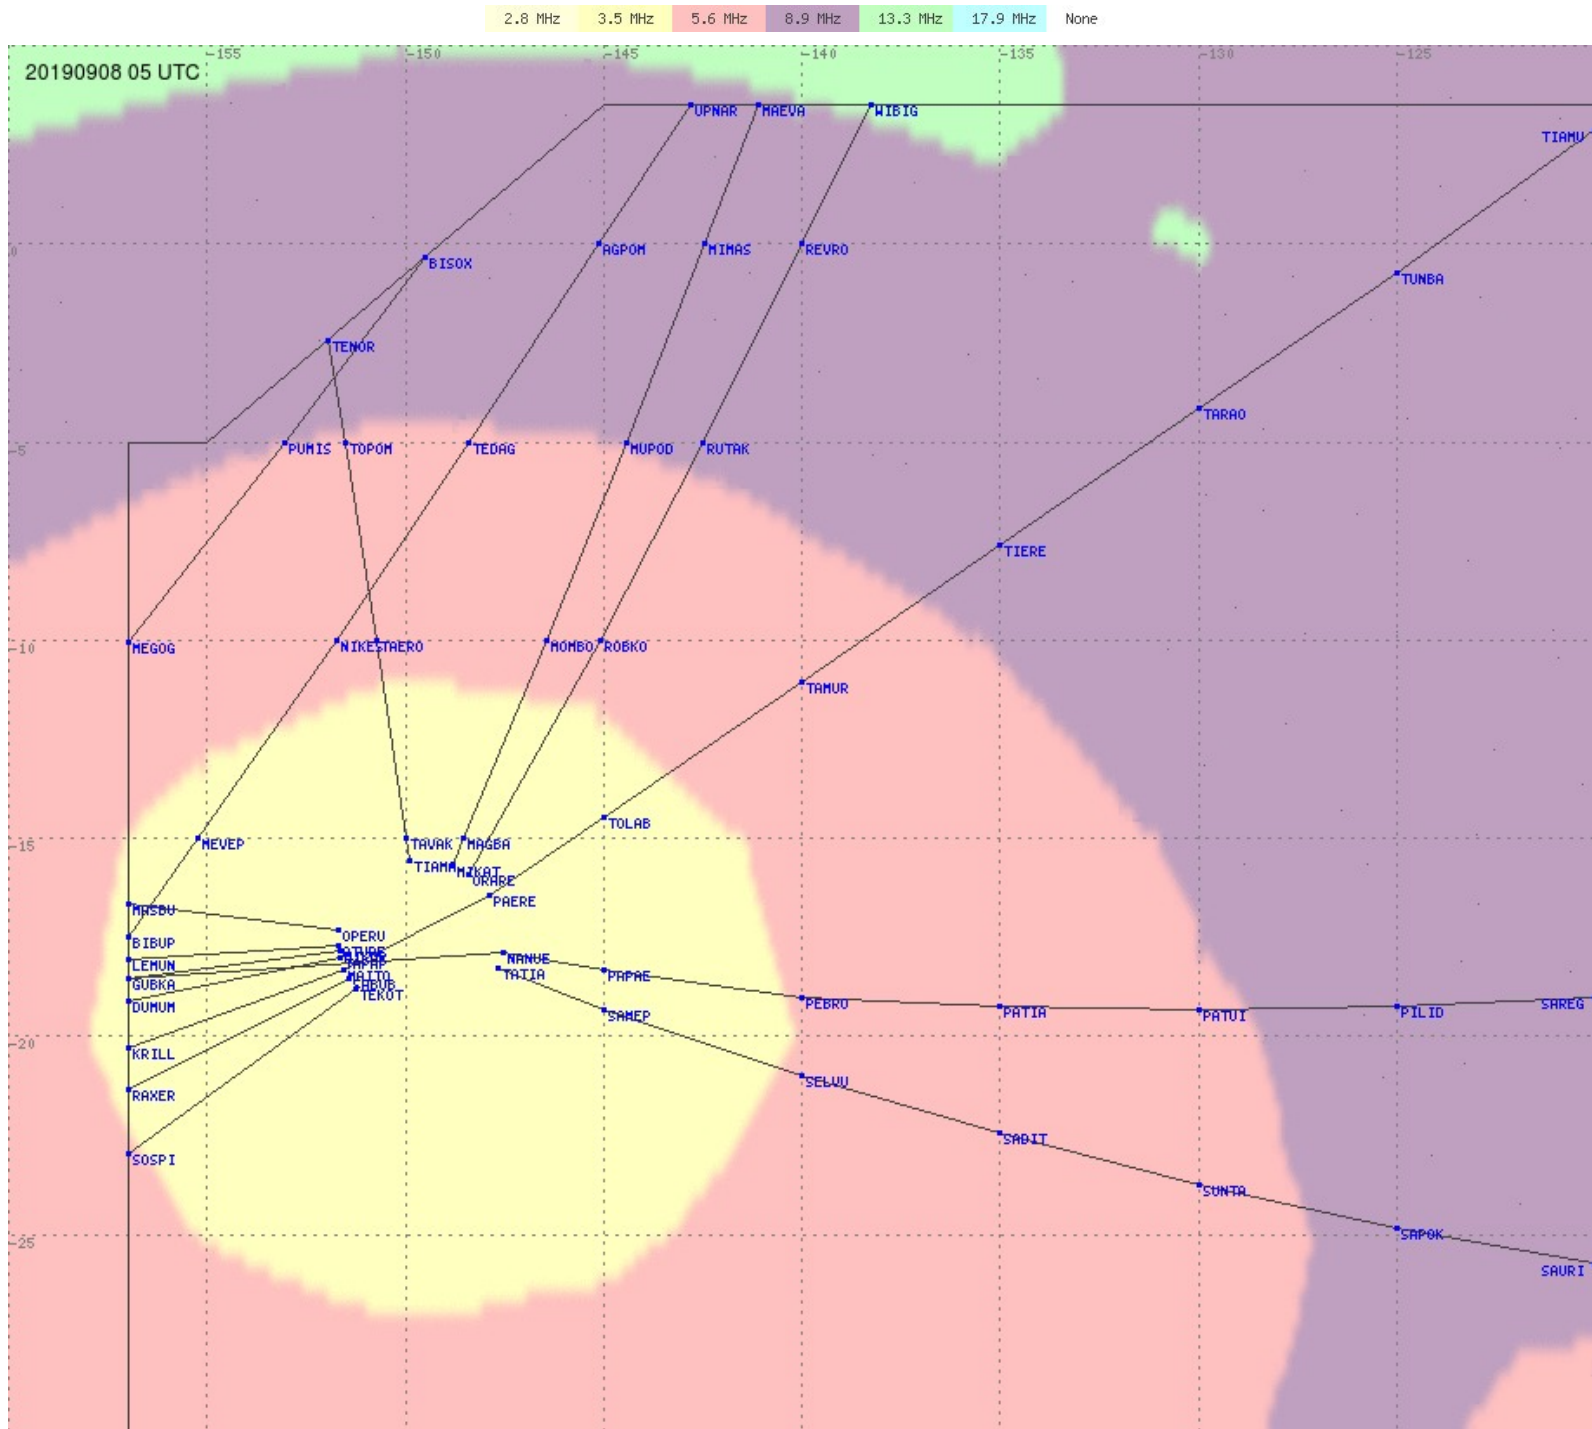

Tahiti FIR - HF Propag - 20190908