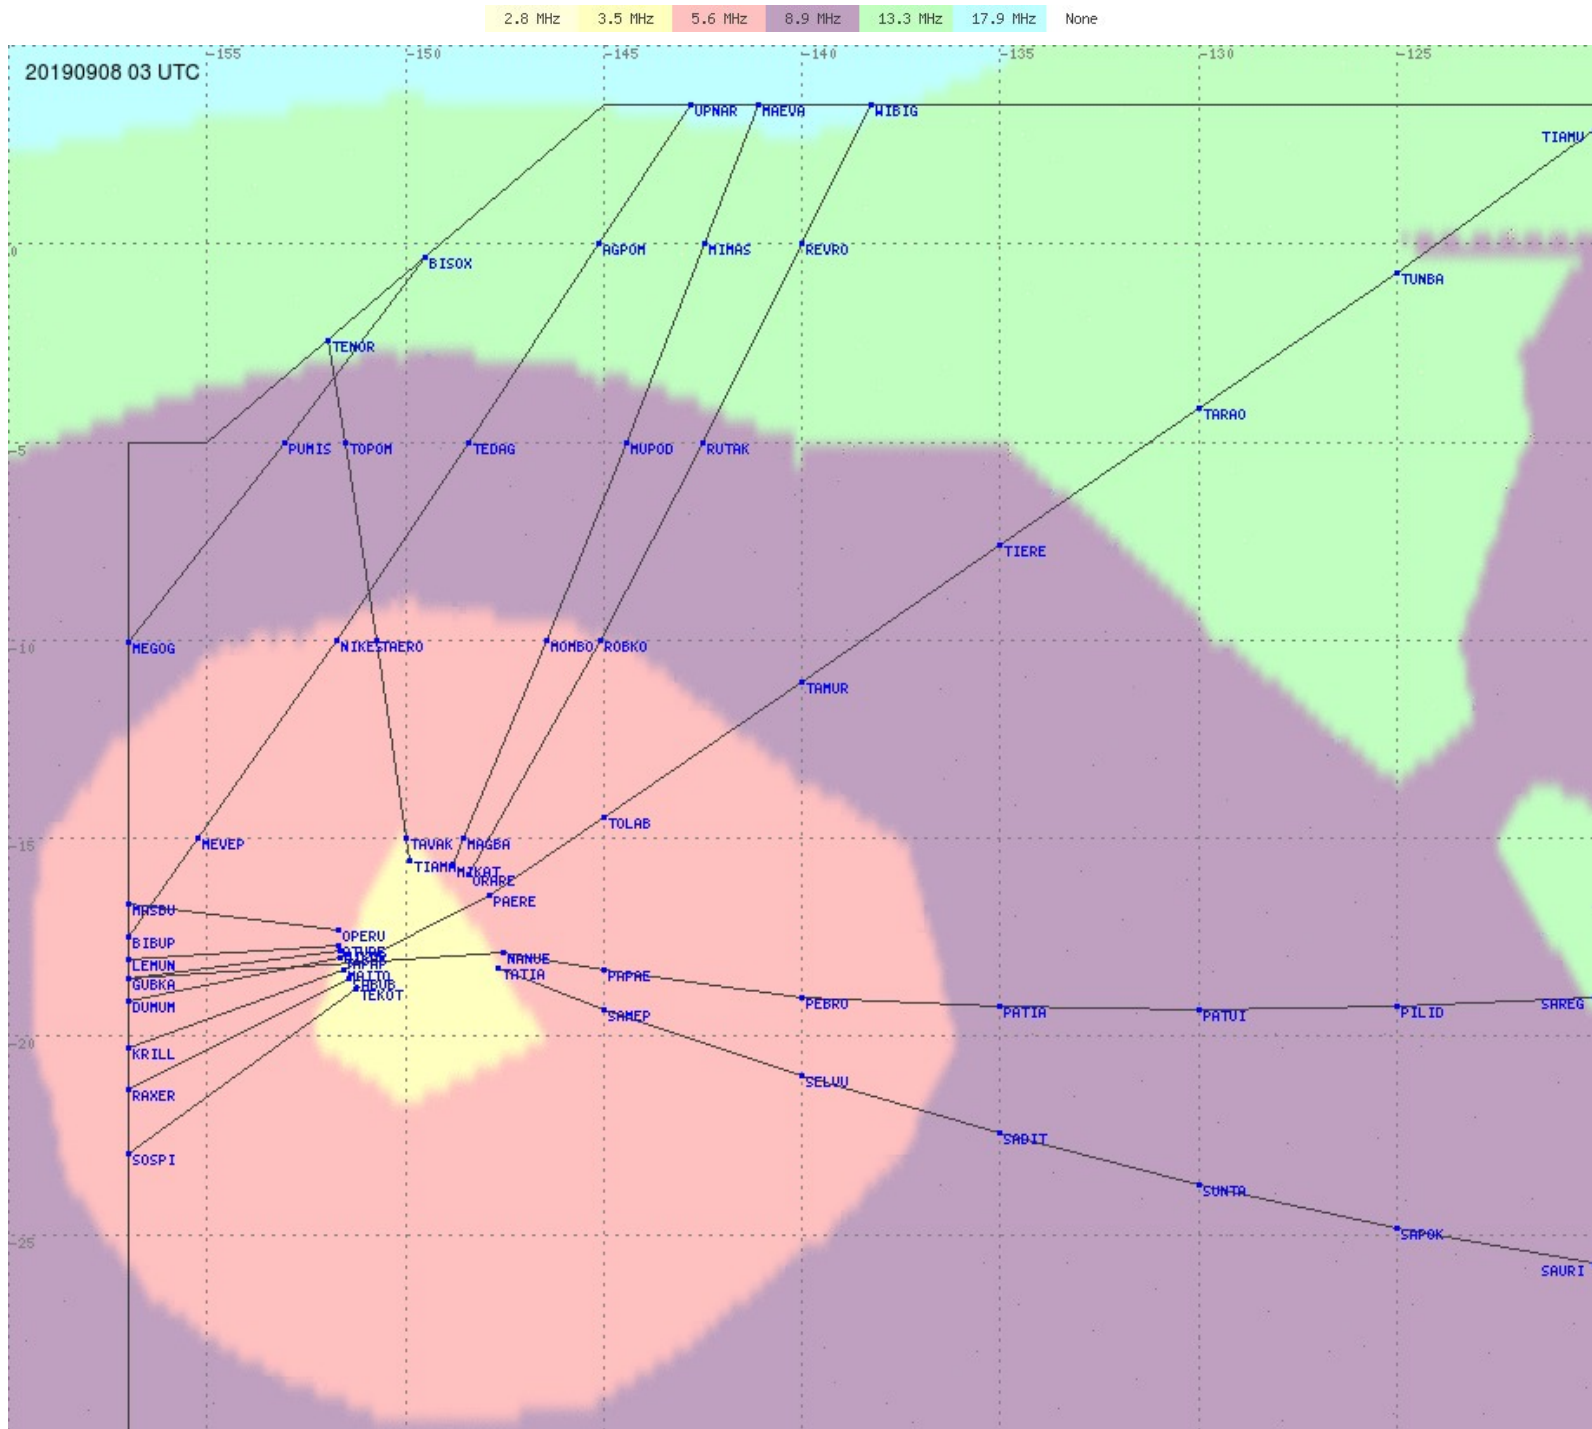

Tahiti FIR - HF Propag - 20190908