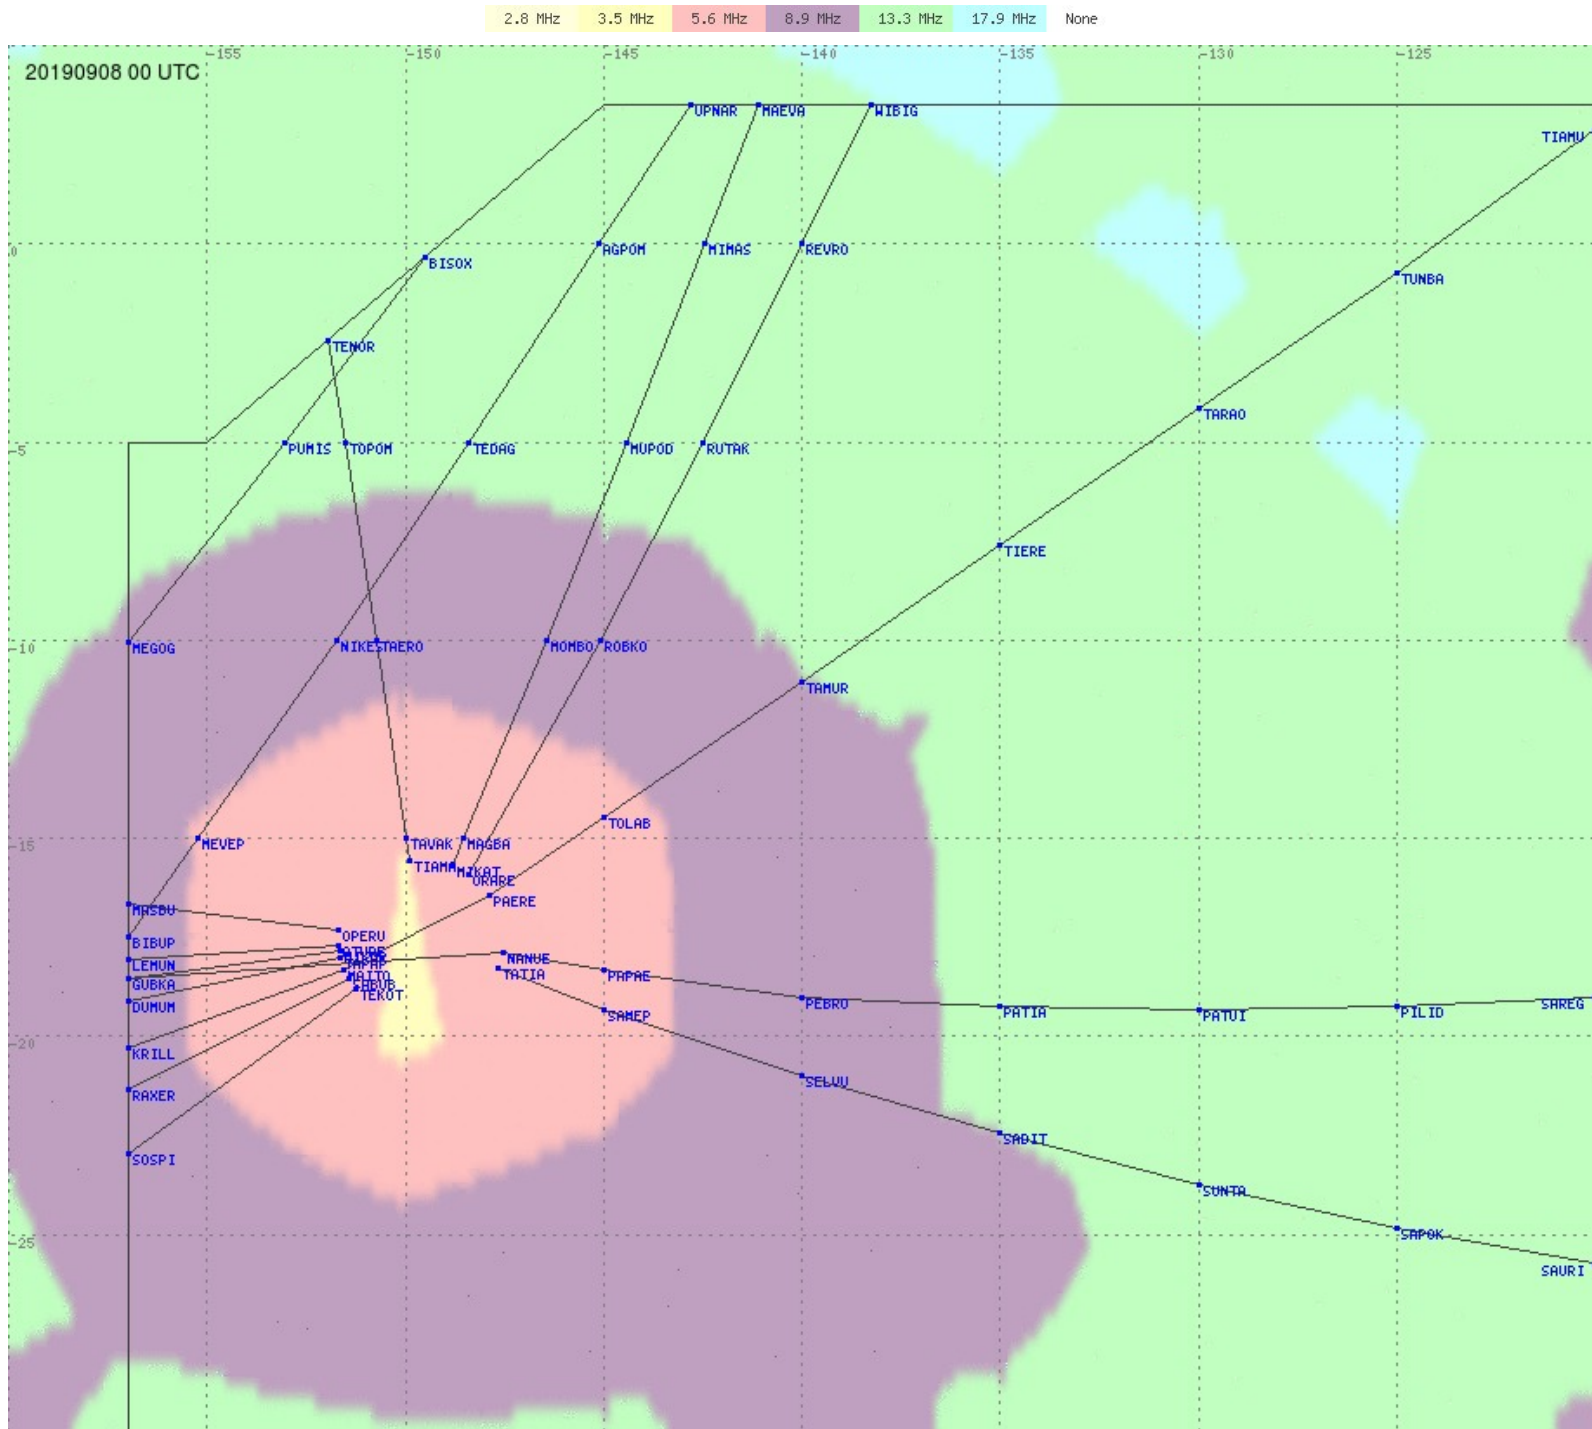

# Tahiti FIR - HF Propag - 20190908

# Tahiti FIR - HF Propag - 20190908

2.8 MHz 3.5 MHz 5.6 MHz 8.9 MHz 13.3 MHz 17.9 MHz None