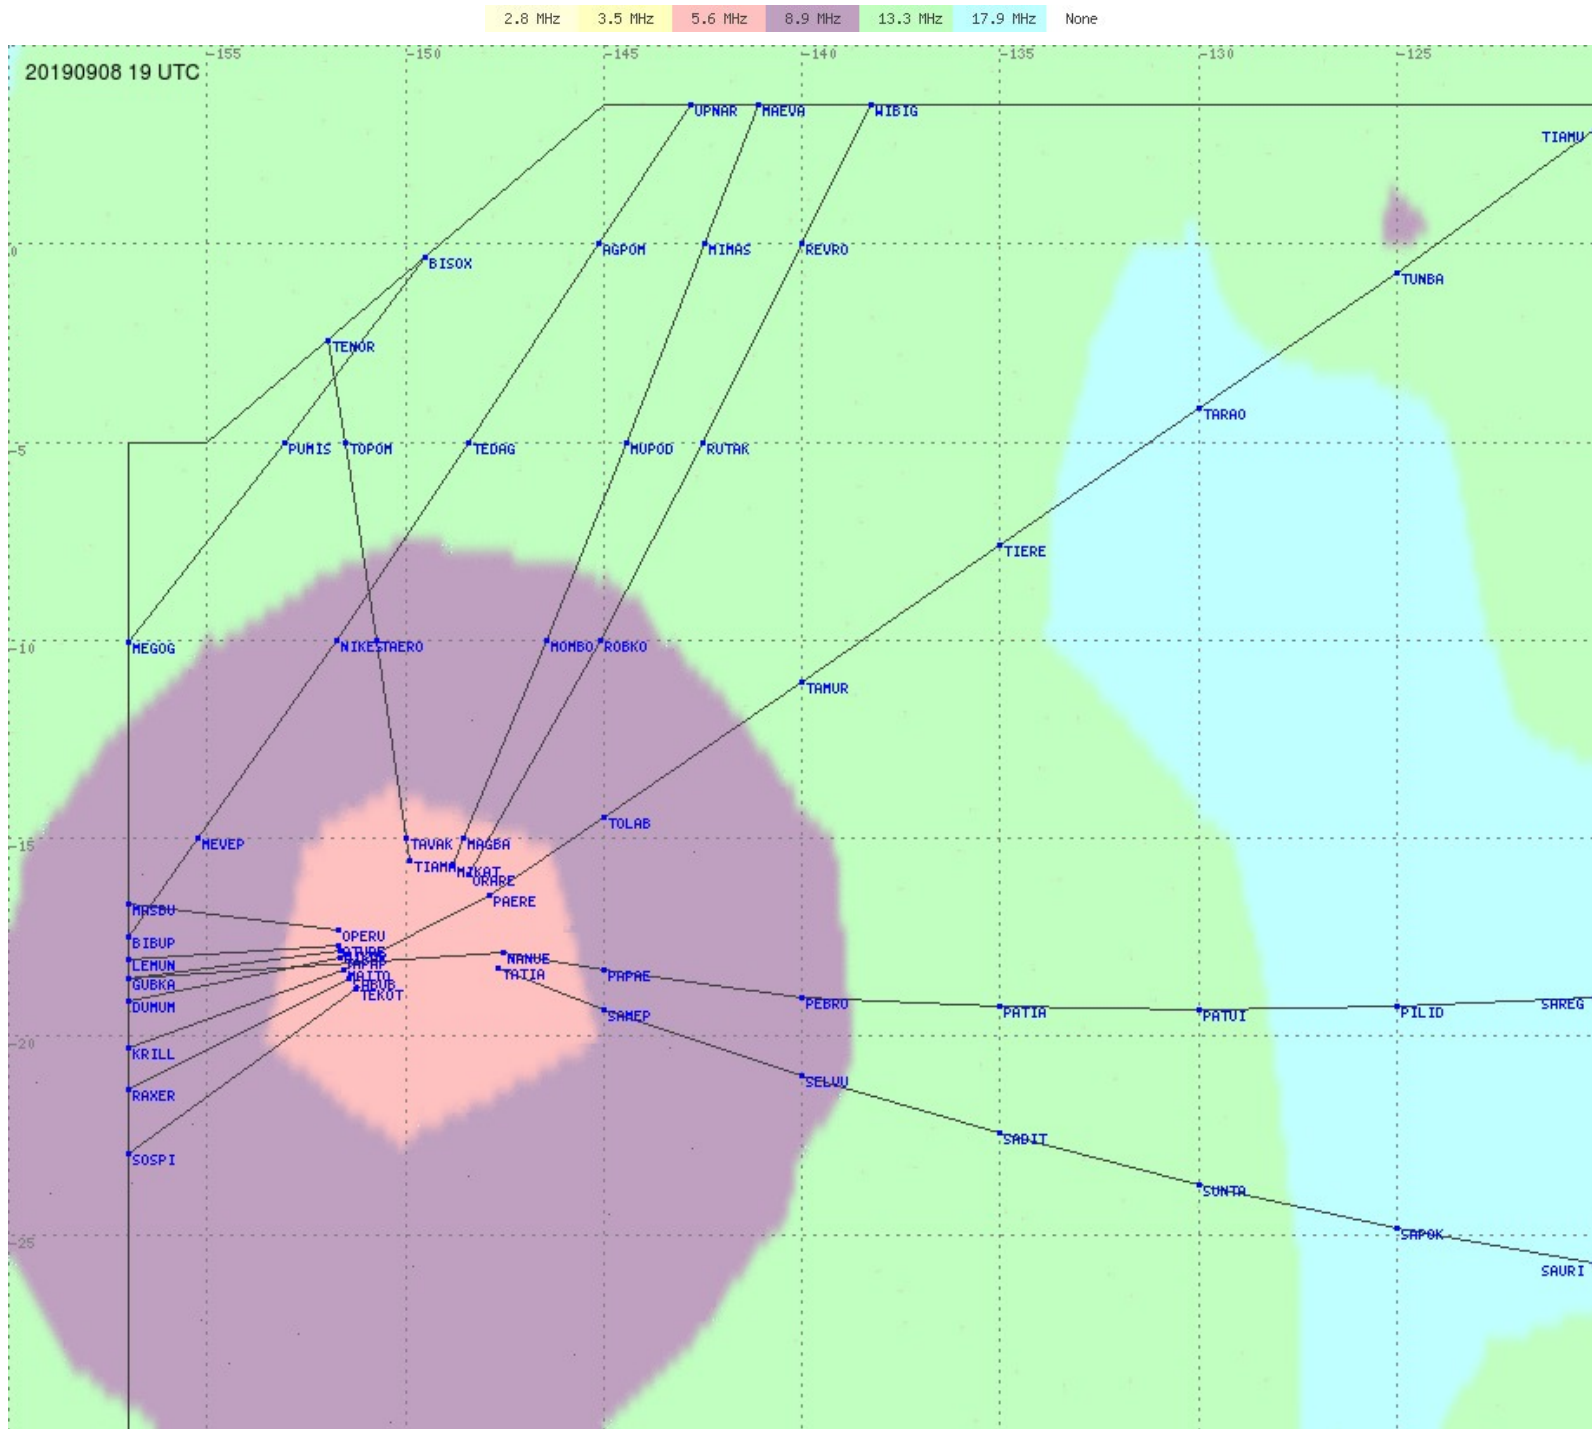

Tahiti FIR - HF Propag - 20190908