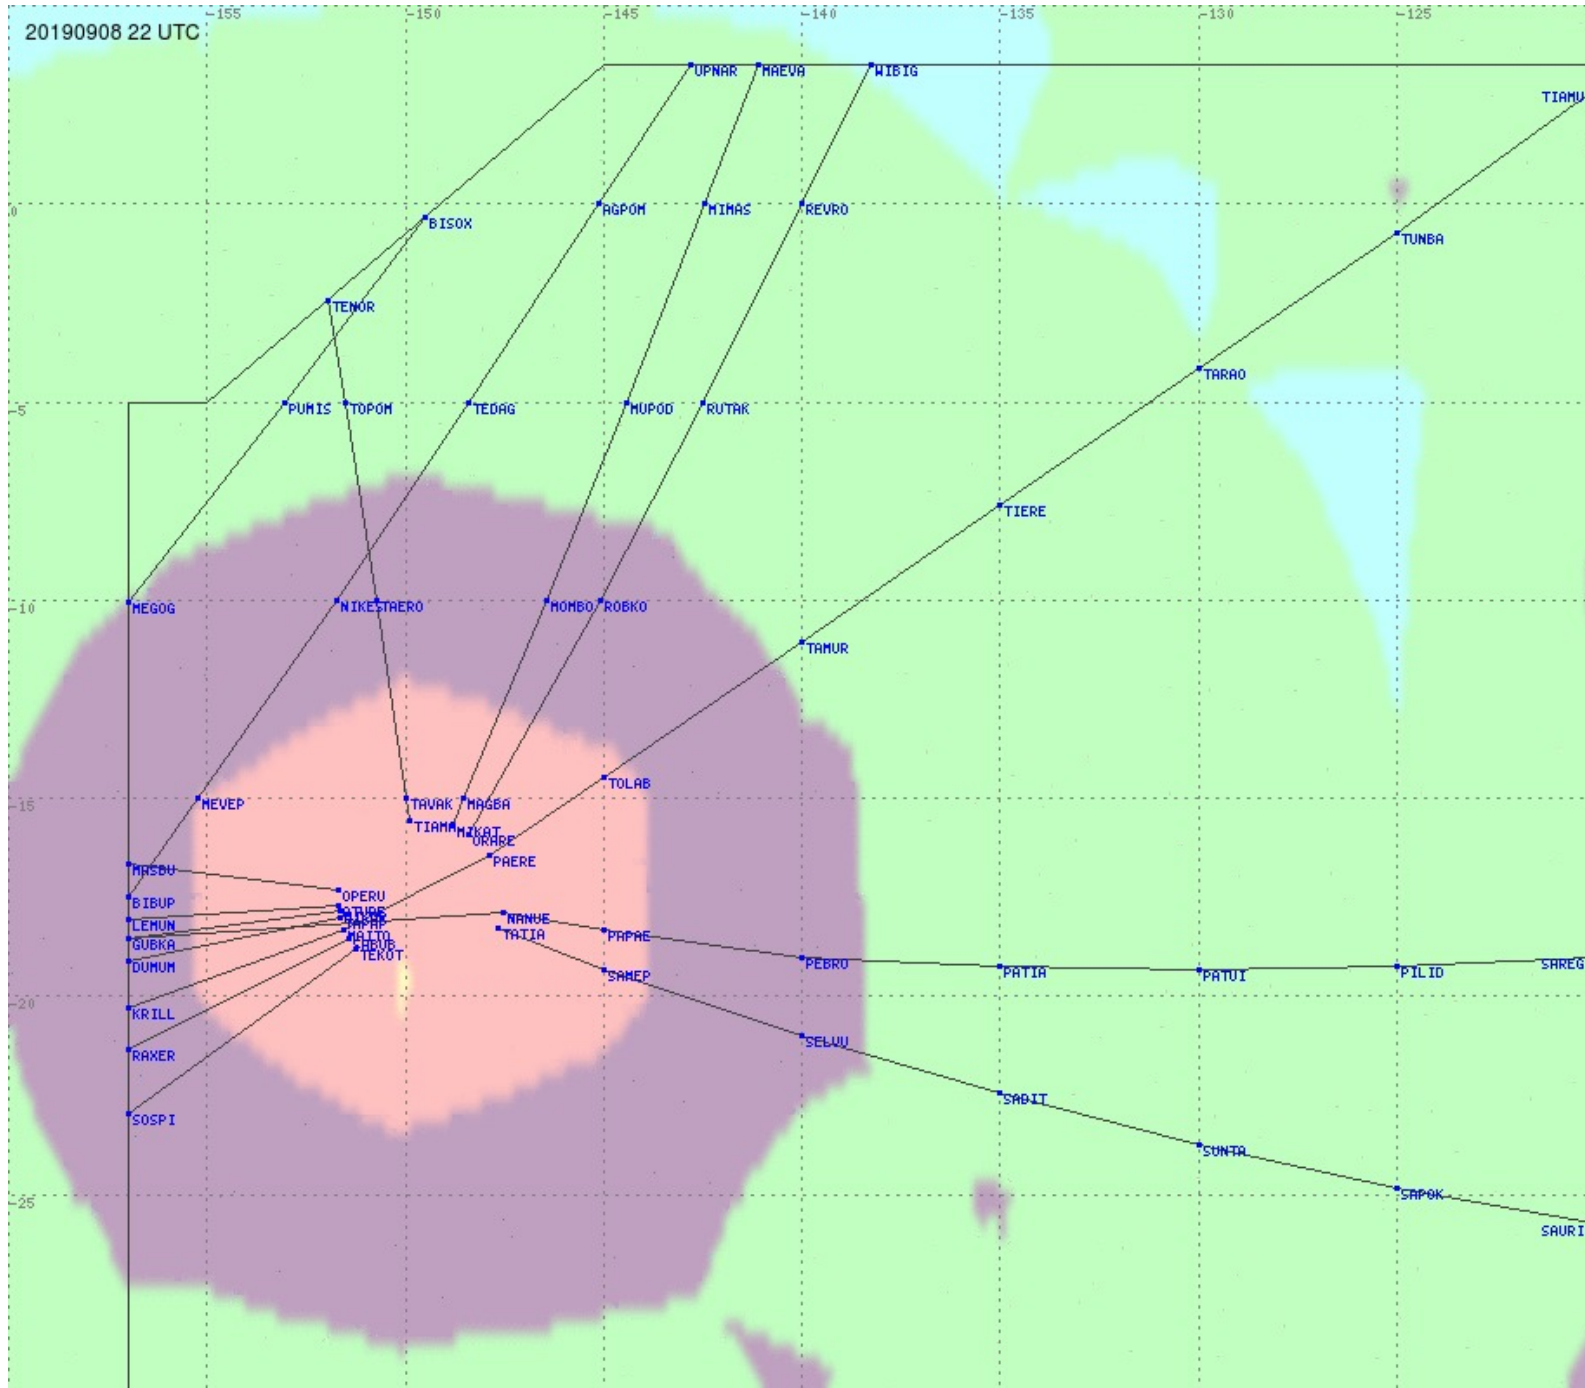

Tahiti FIR - HF Propag - 20190908

2.8 MHz 3.5 MHz 5.6 MHz 8.9 MHz 13.3 MHz 17.9 MHz None