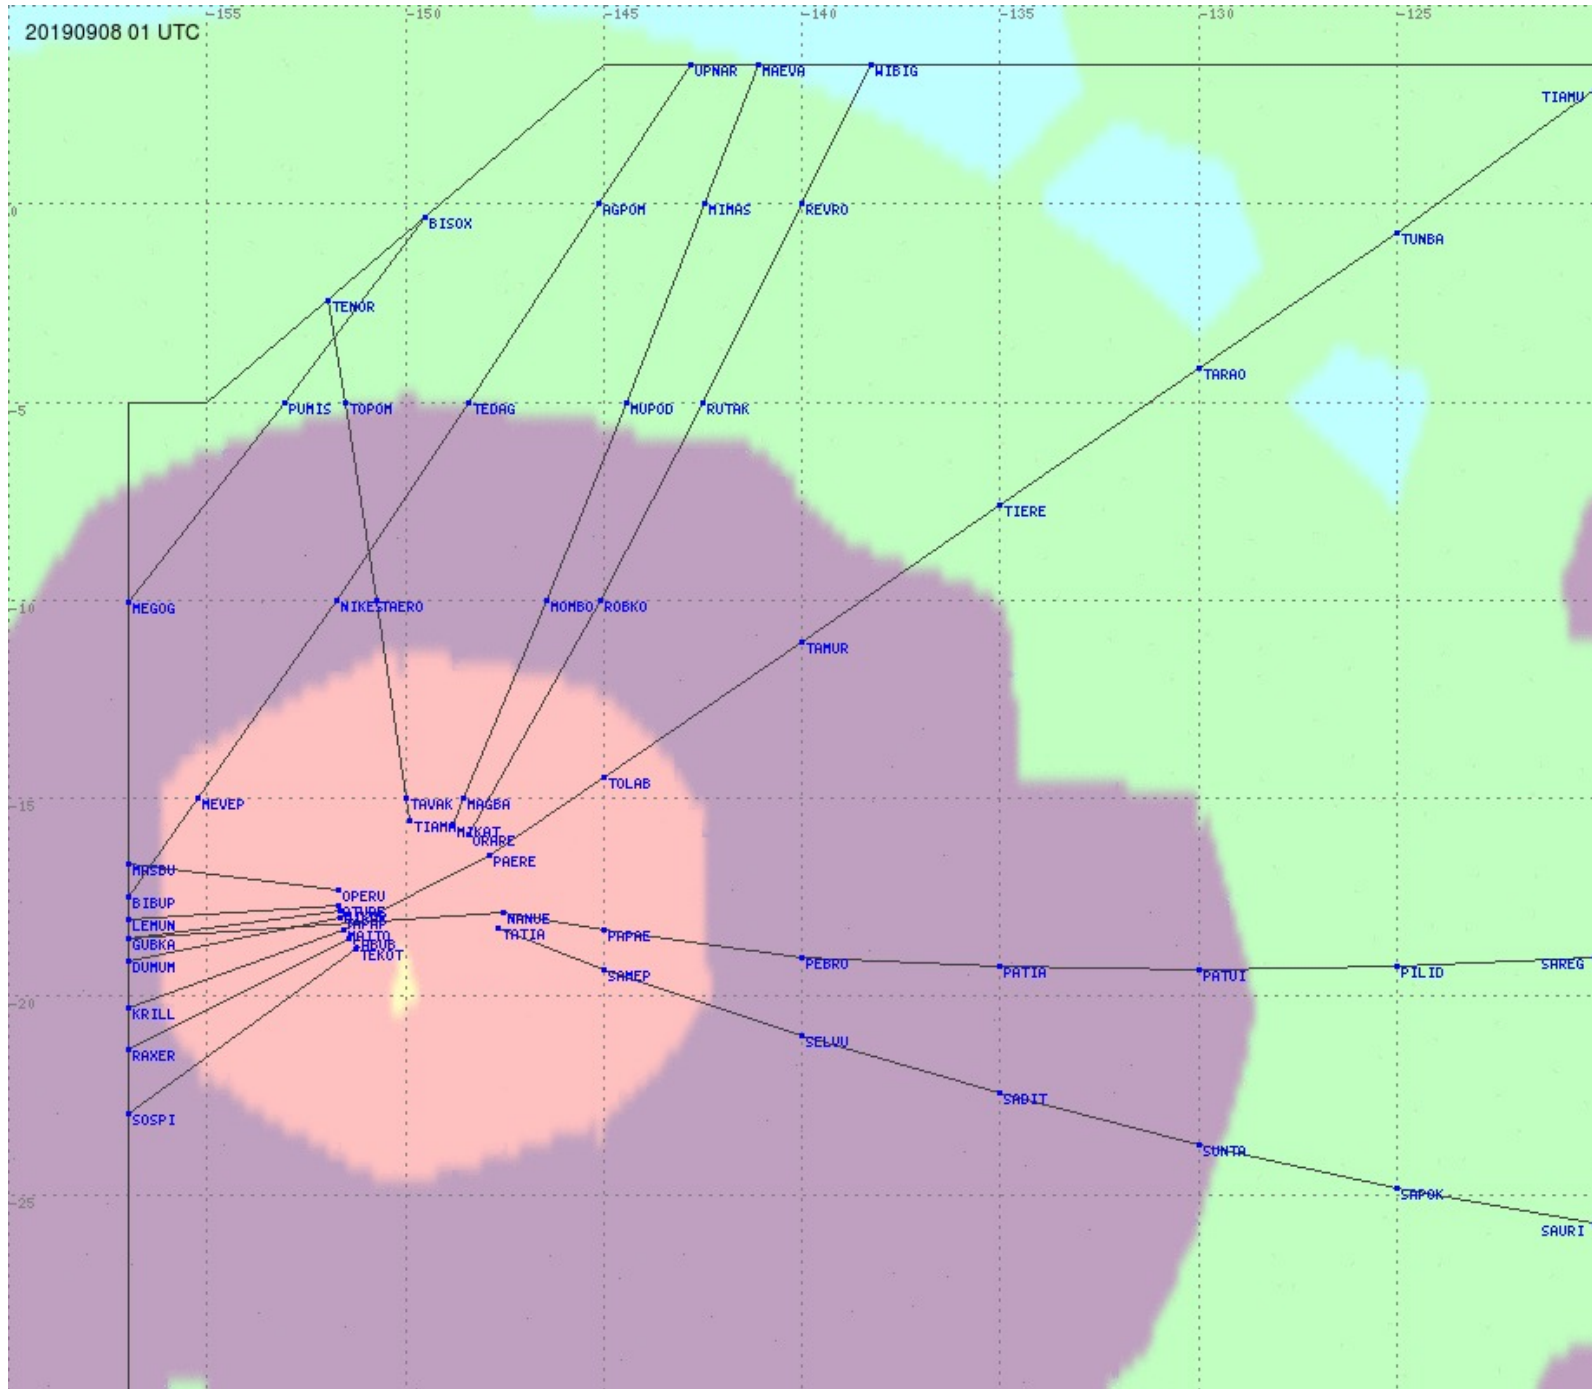

# Tahiti FIR - HF Propag - 20190908

# Tahiti FIR - HF Propag - 20190908

2.8 MHz 3.5 MHz 5.6 MHz 8.9 MHz 13.3 MHz 17.9 MHz None