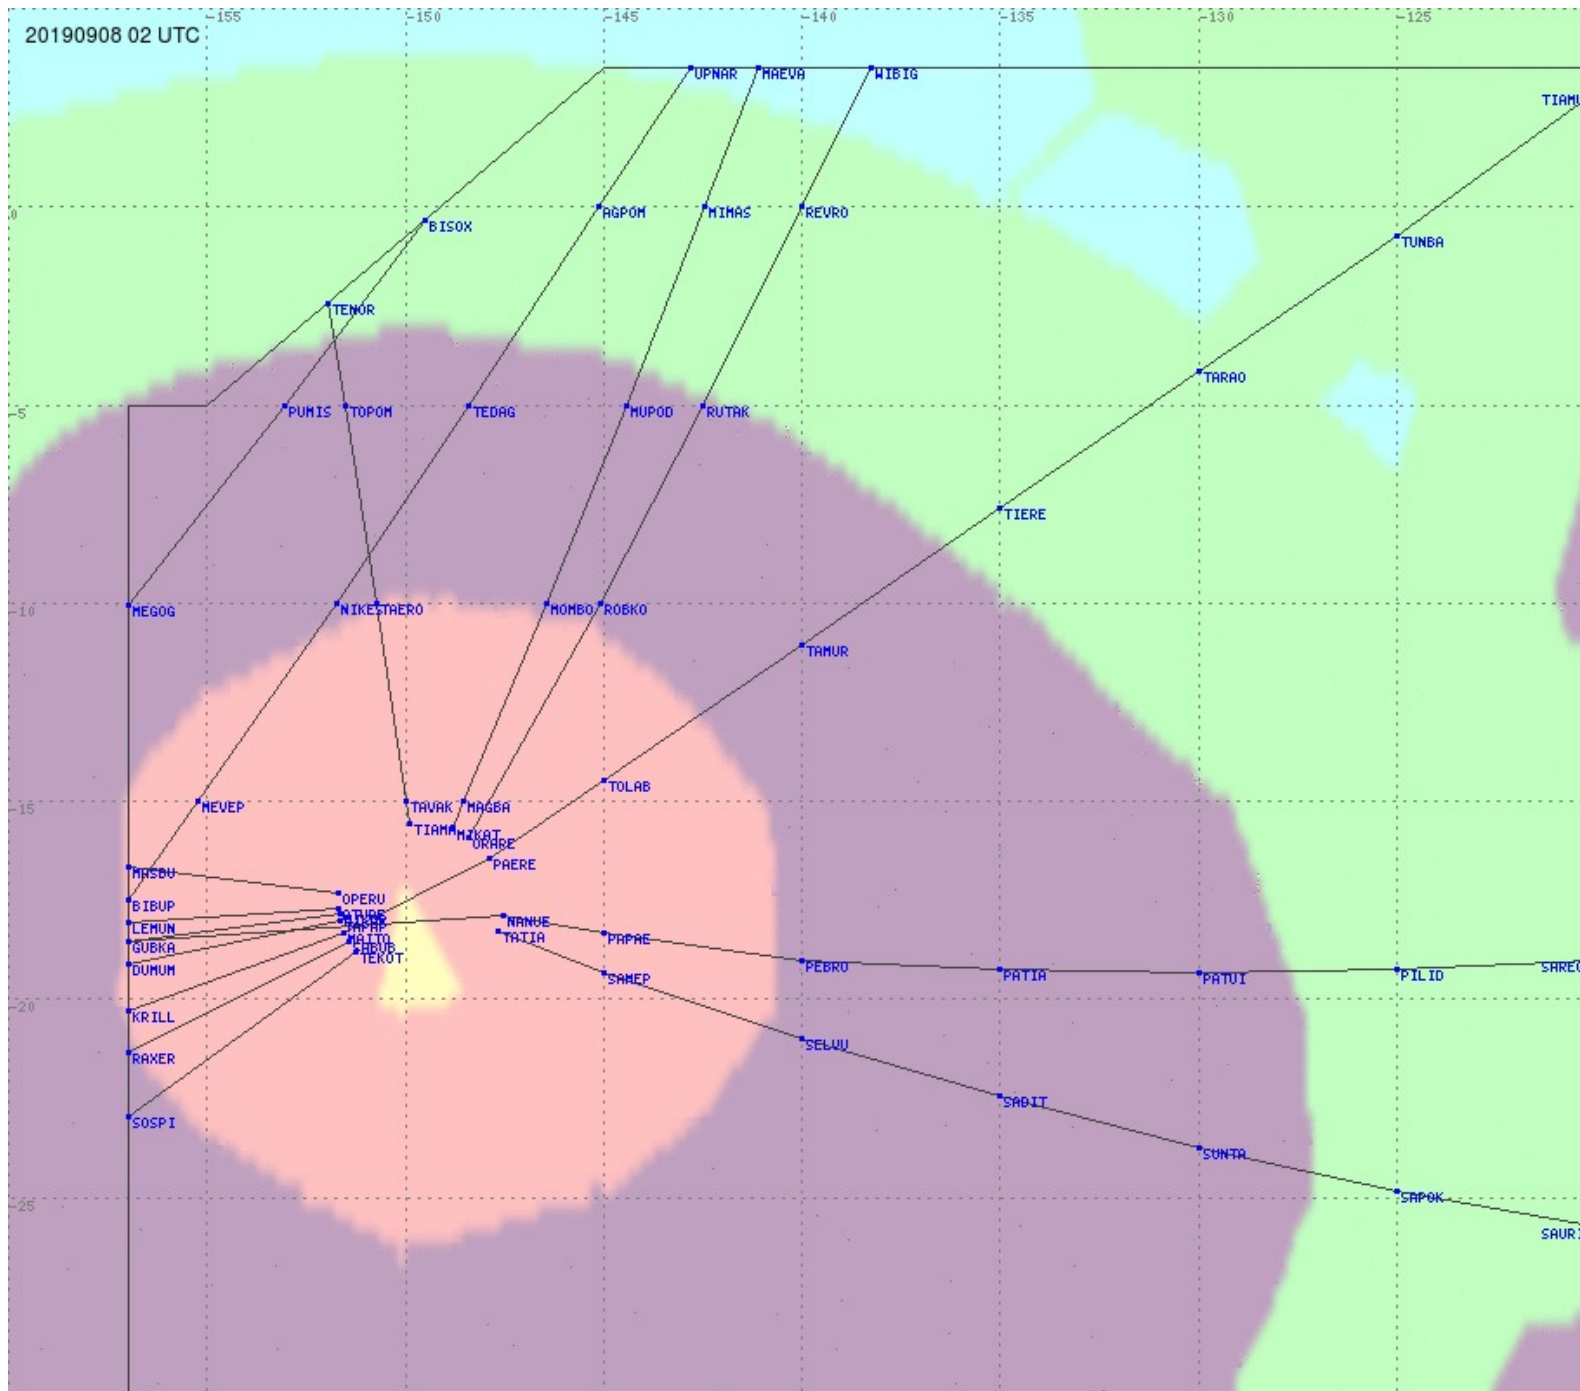

Tahiti FIR - HF Propag - 20190908

2.8 MHz
3.5 MHz
5.6 MHz
8.9 MHz
13.3 MHz
17.9 MHz
None