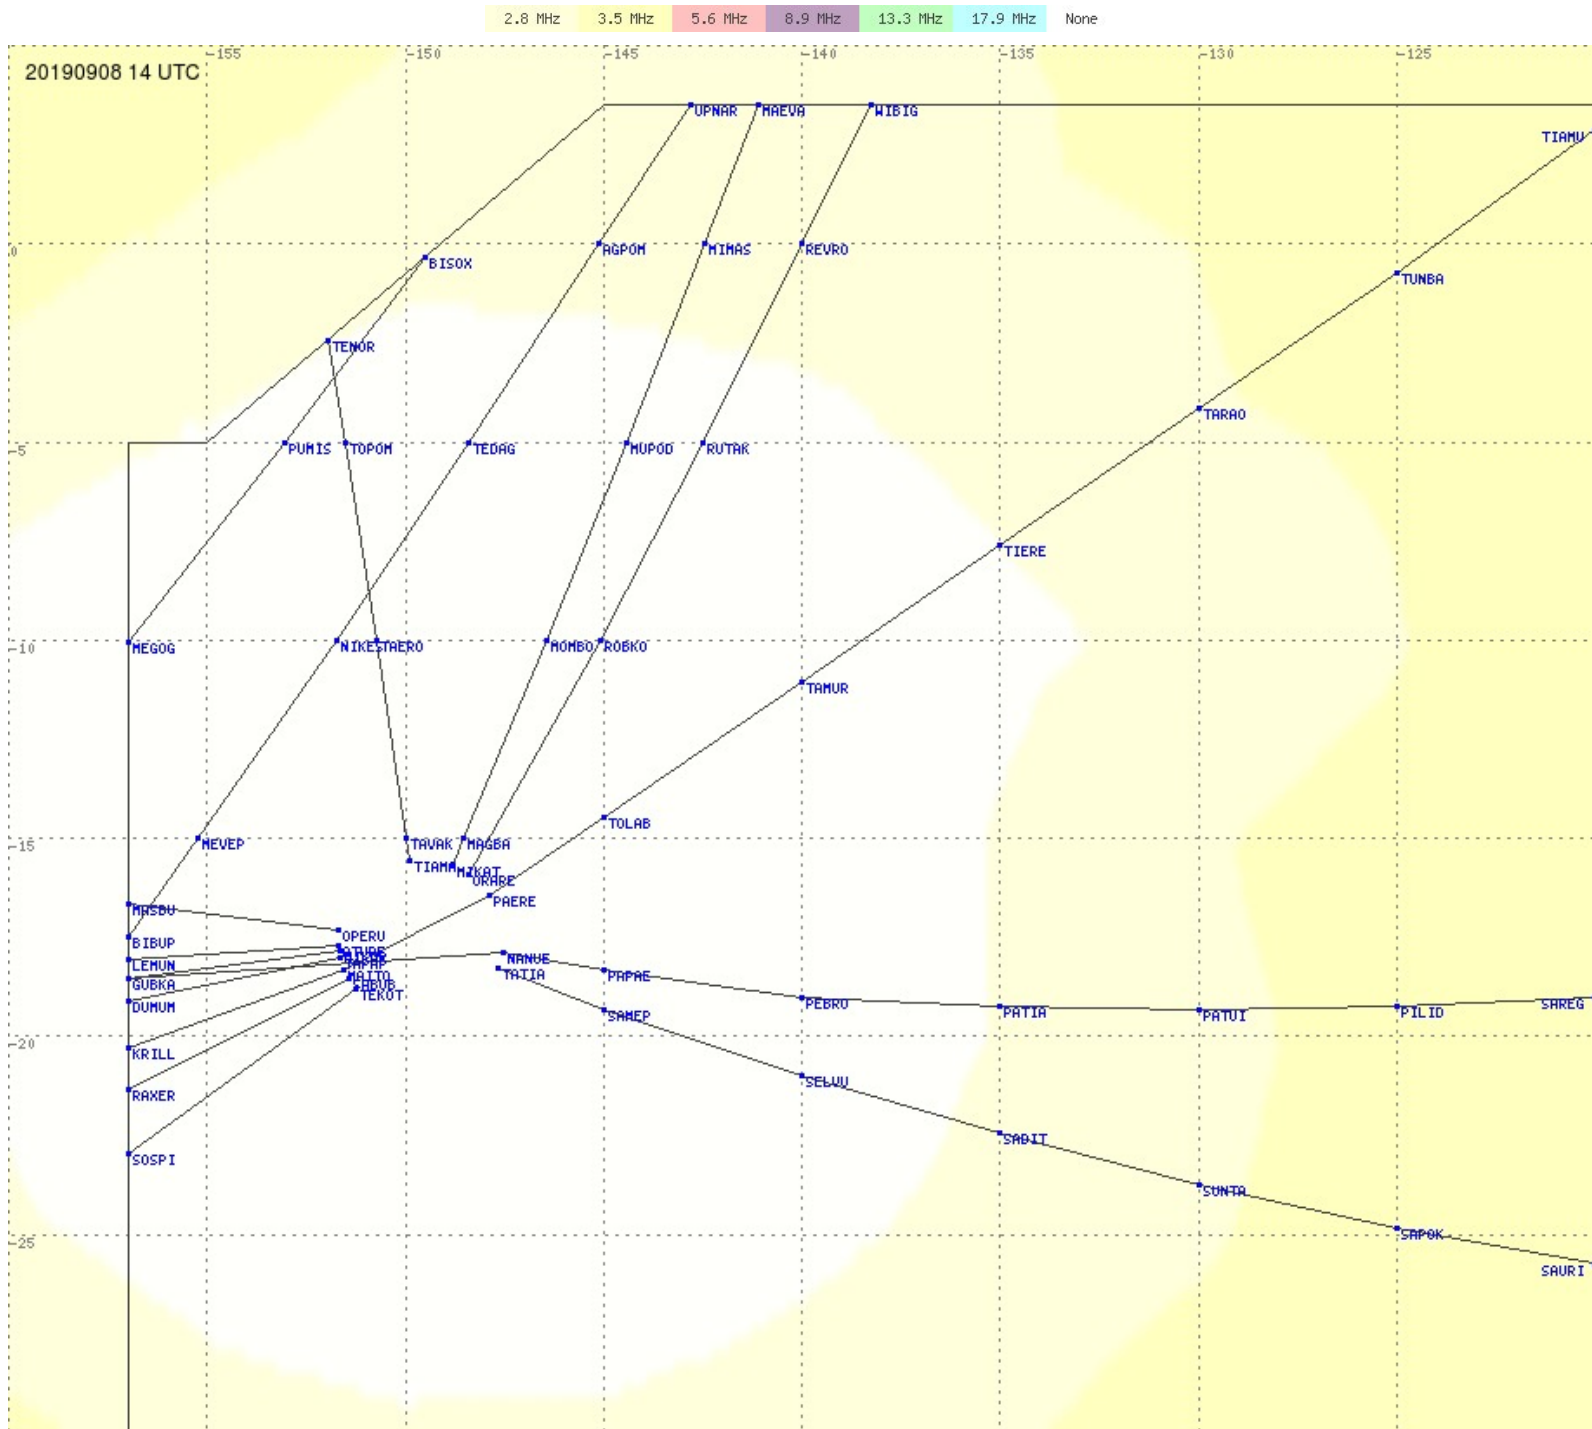

Tahiti FIR - HF Propag - 20190908