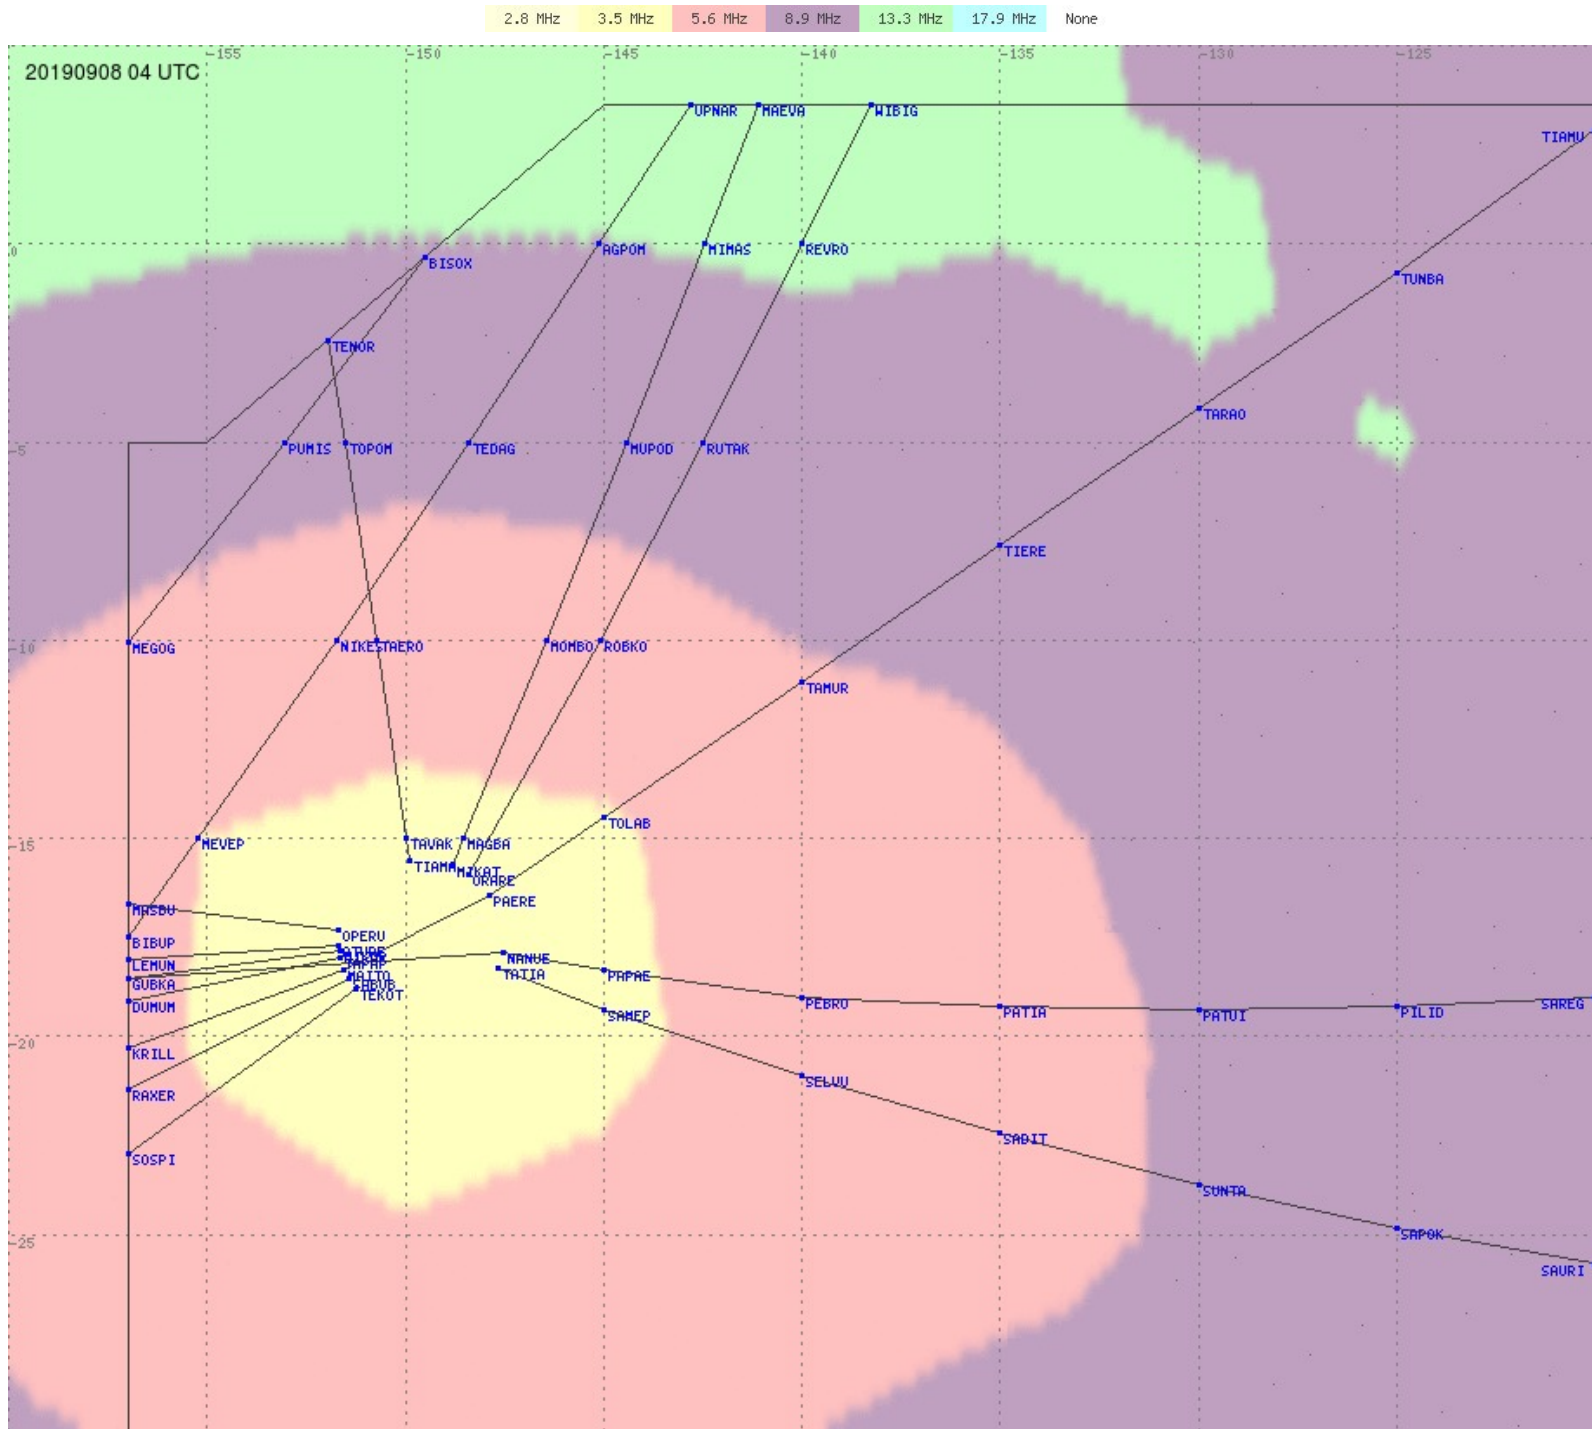

Tahiti FIR - HF Propag - 20190908