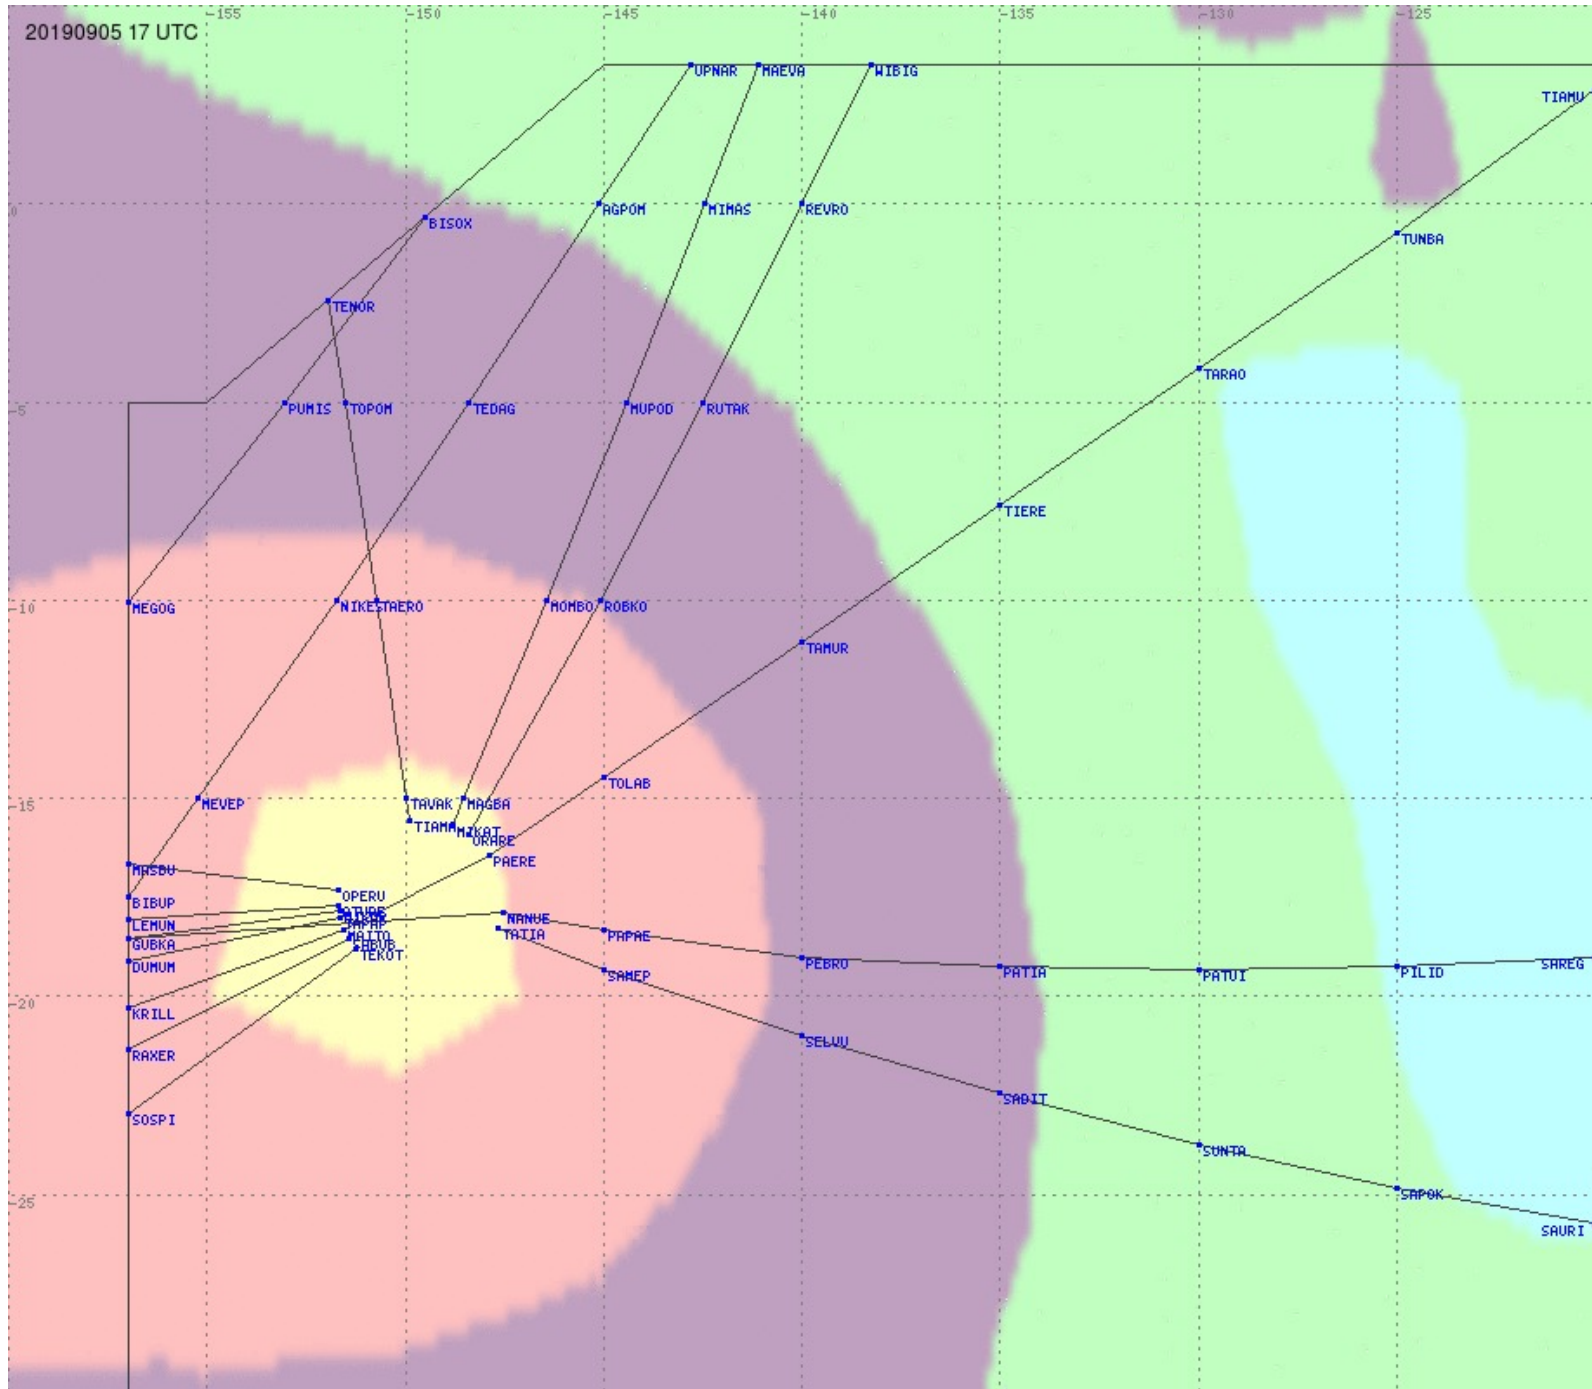

Tahiti FIR - HF Propag - 20190905

2.8 MHz 3.5 MHz 5.6 MHz 8.9 MHz 13.3 MHz 17.9 MHz None