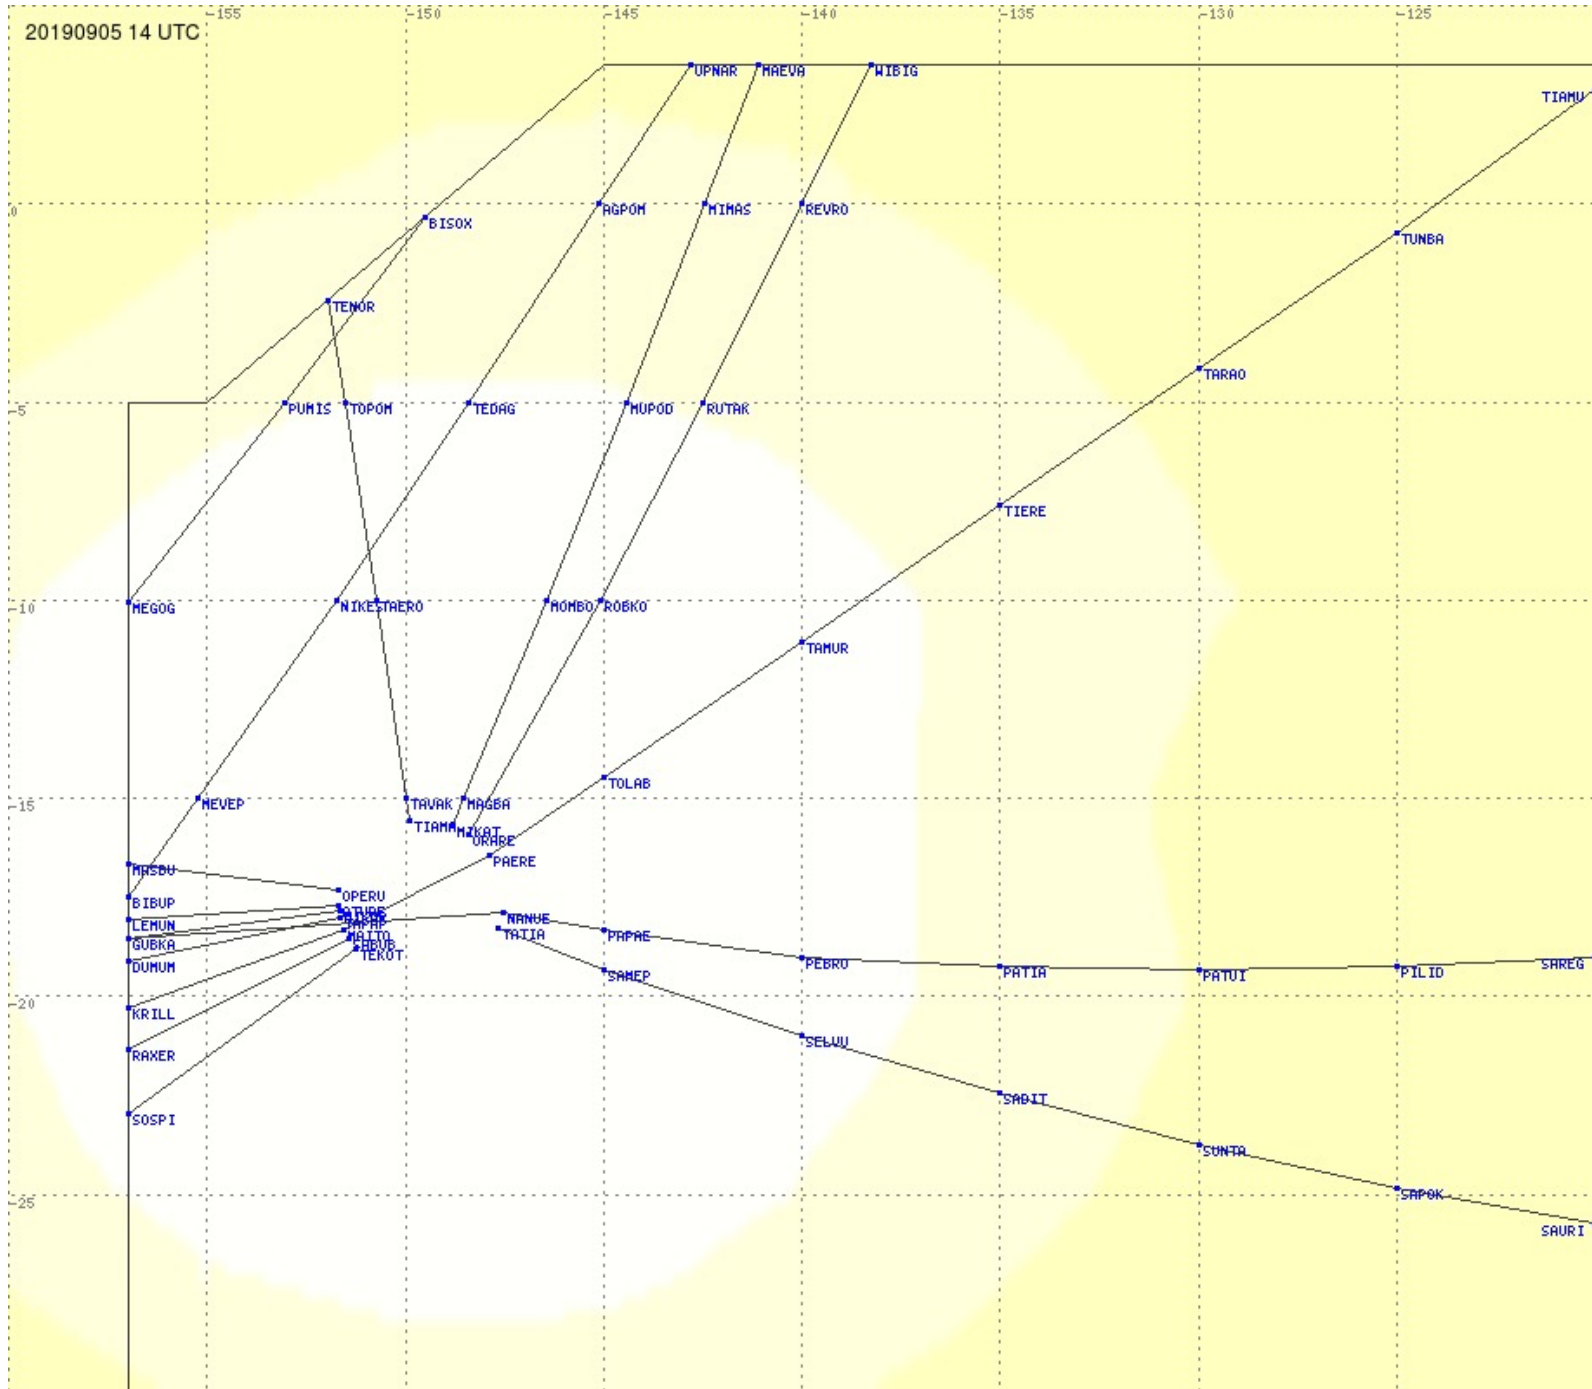

Tahiti FIR - HF Propag - 20190905

2.8 MHz 3.5 MHz 5.6 MHz 8.9 MHz 13.3 MHz 17.9 MHz None