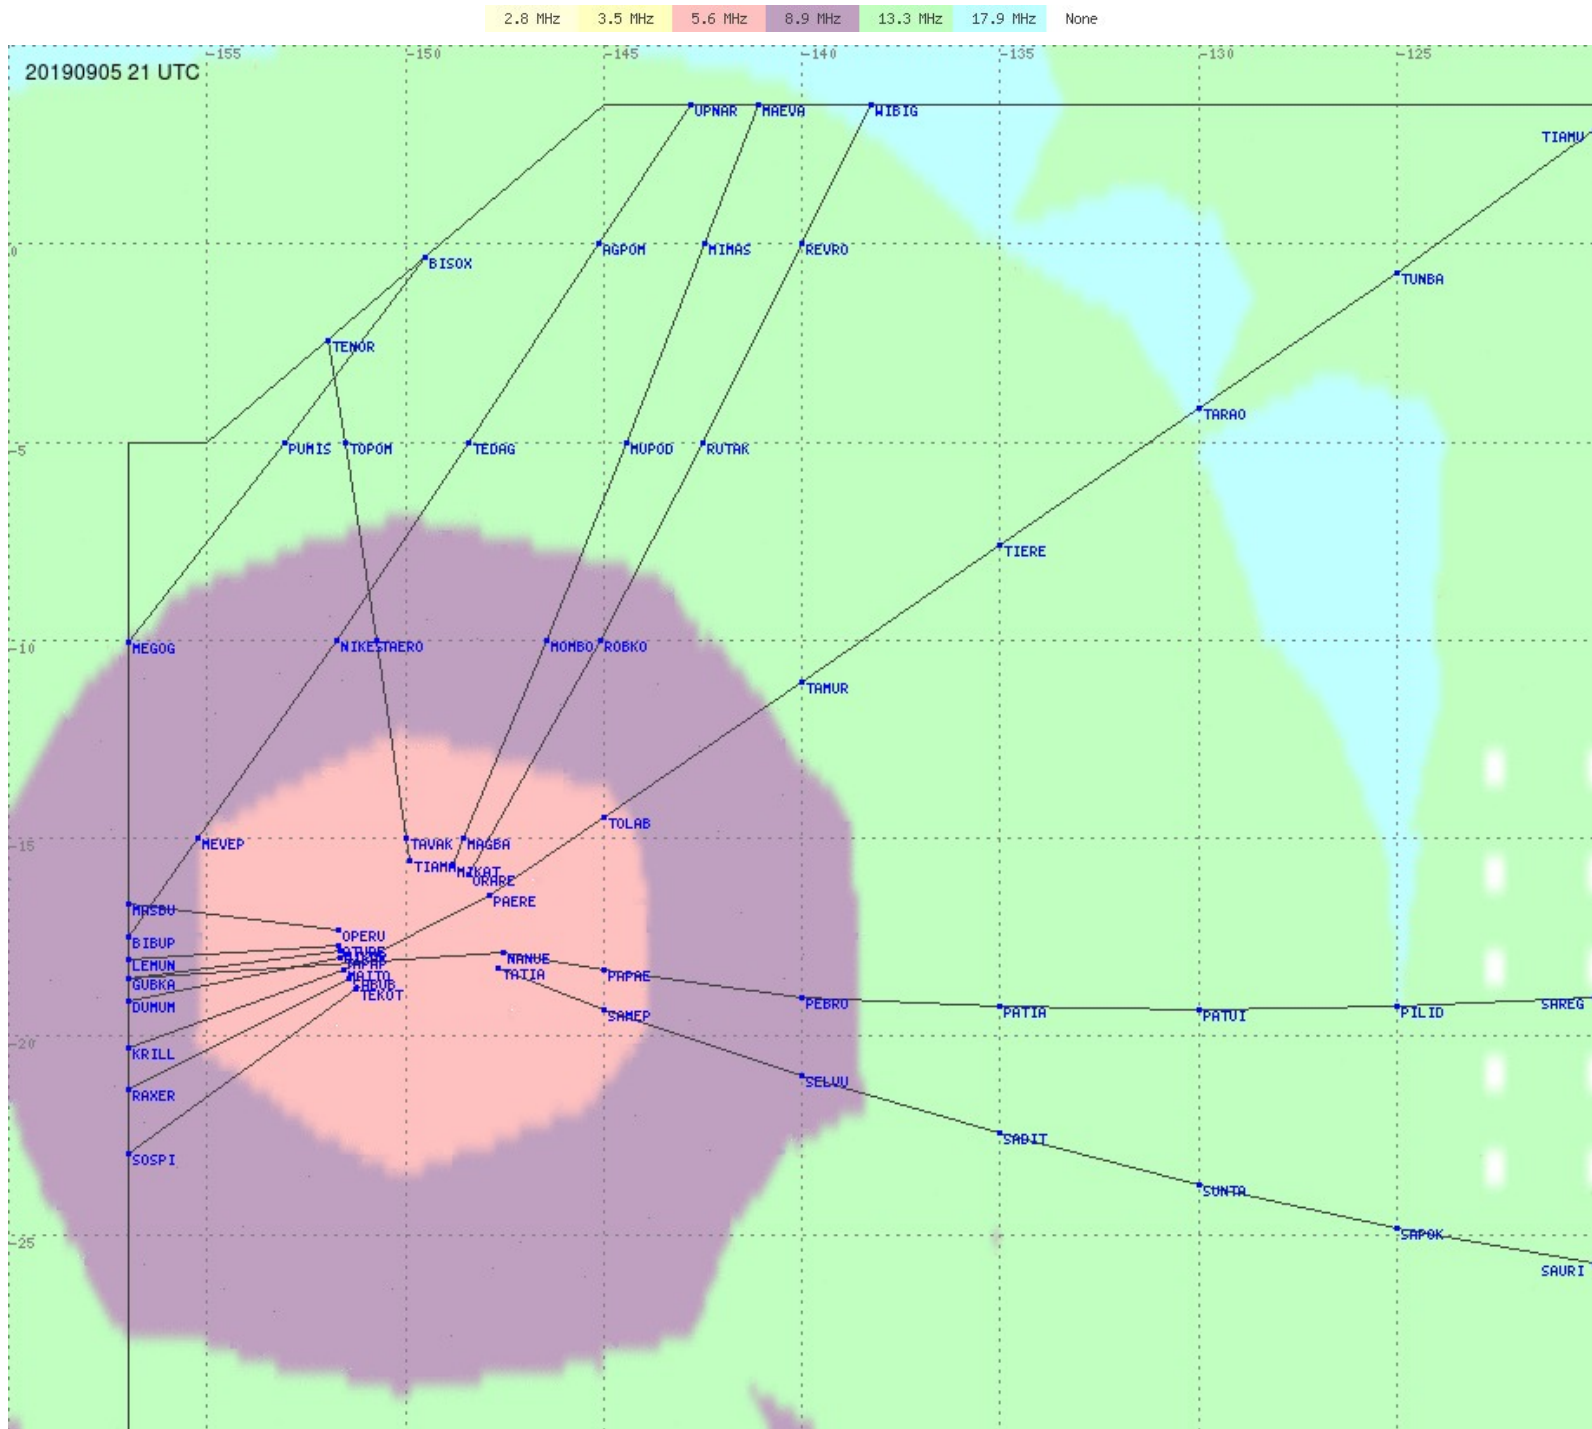

Tahiti FIR - HF Propag - 20190905