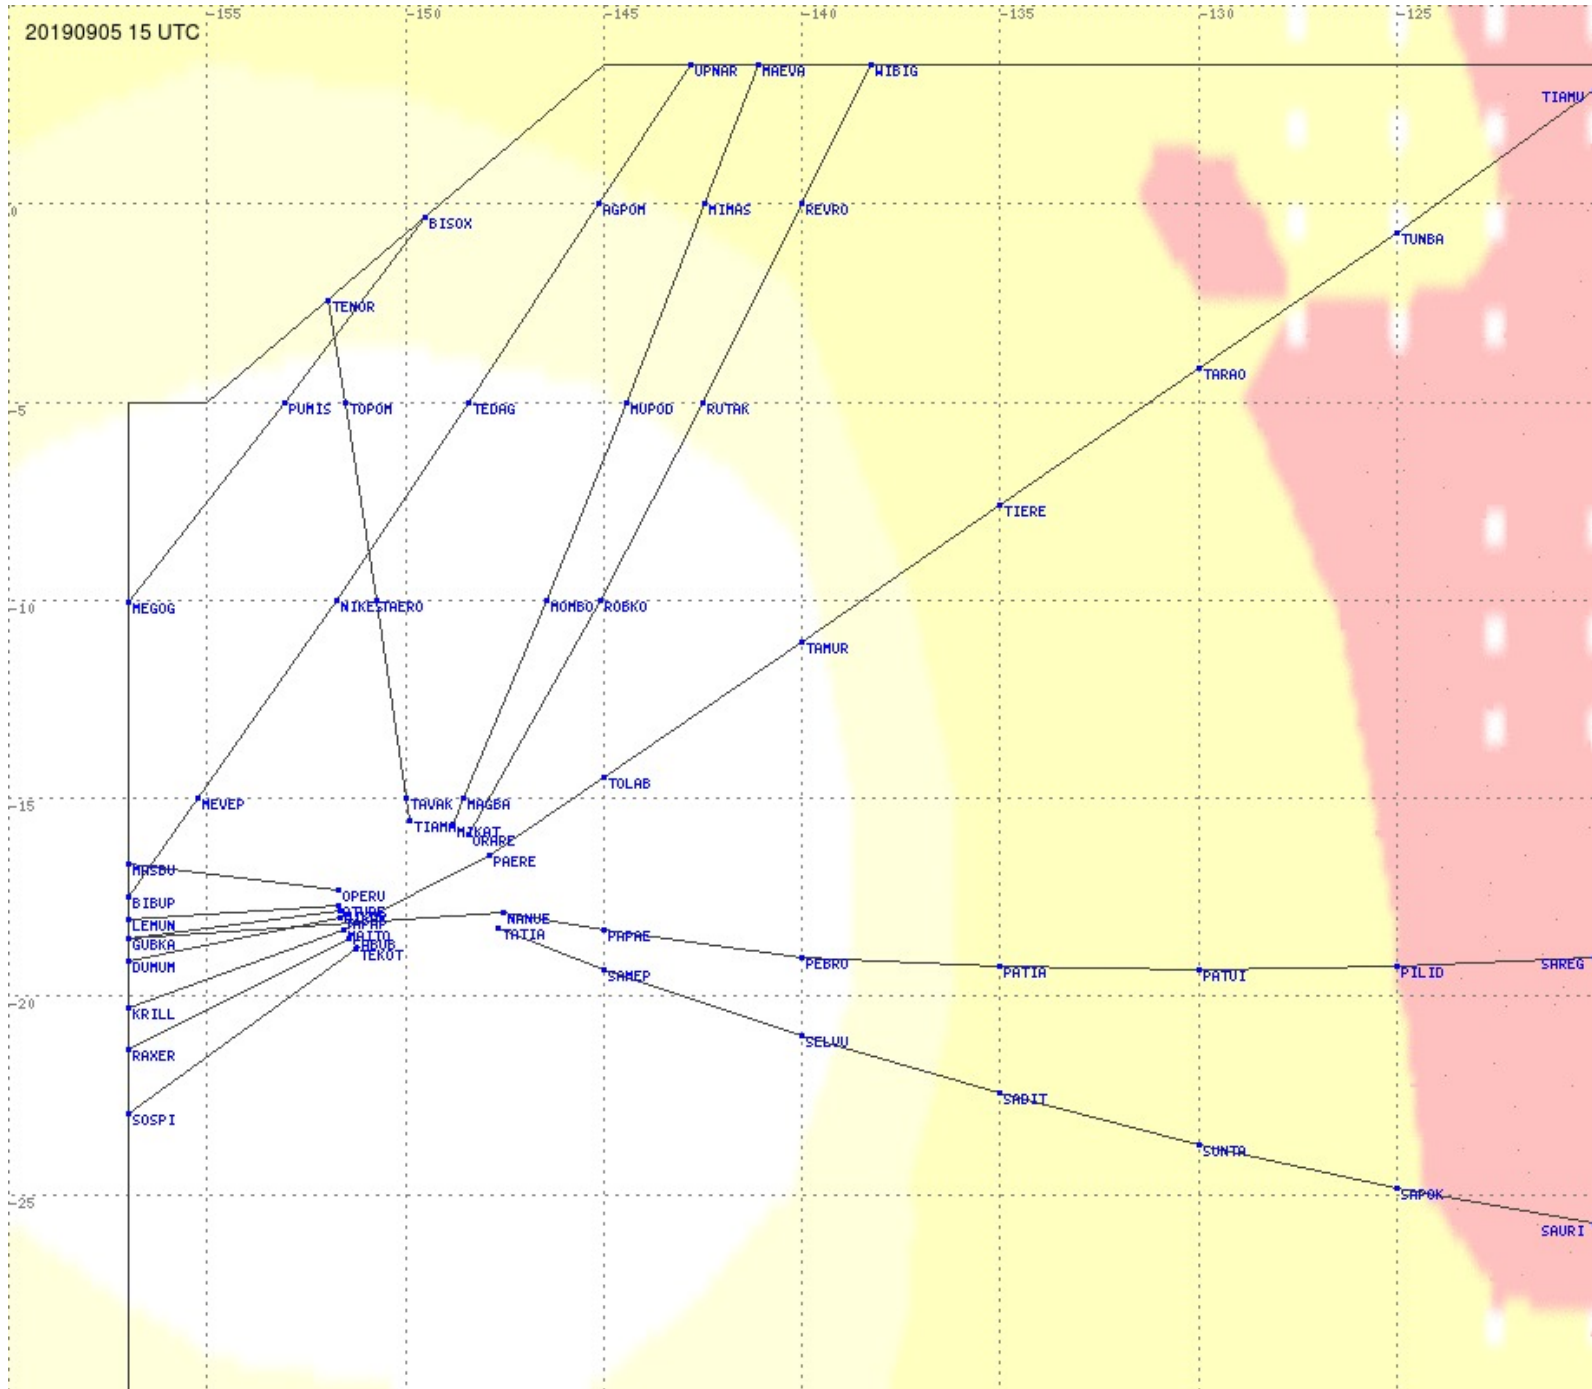

Tahiti FIR - HF Propag - 20190905

2.8 MHz 3.5 MHz 5.6 MHz 8.9 MHz 13.3 MHz 17.9 MHz None