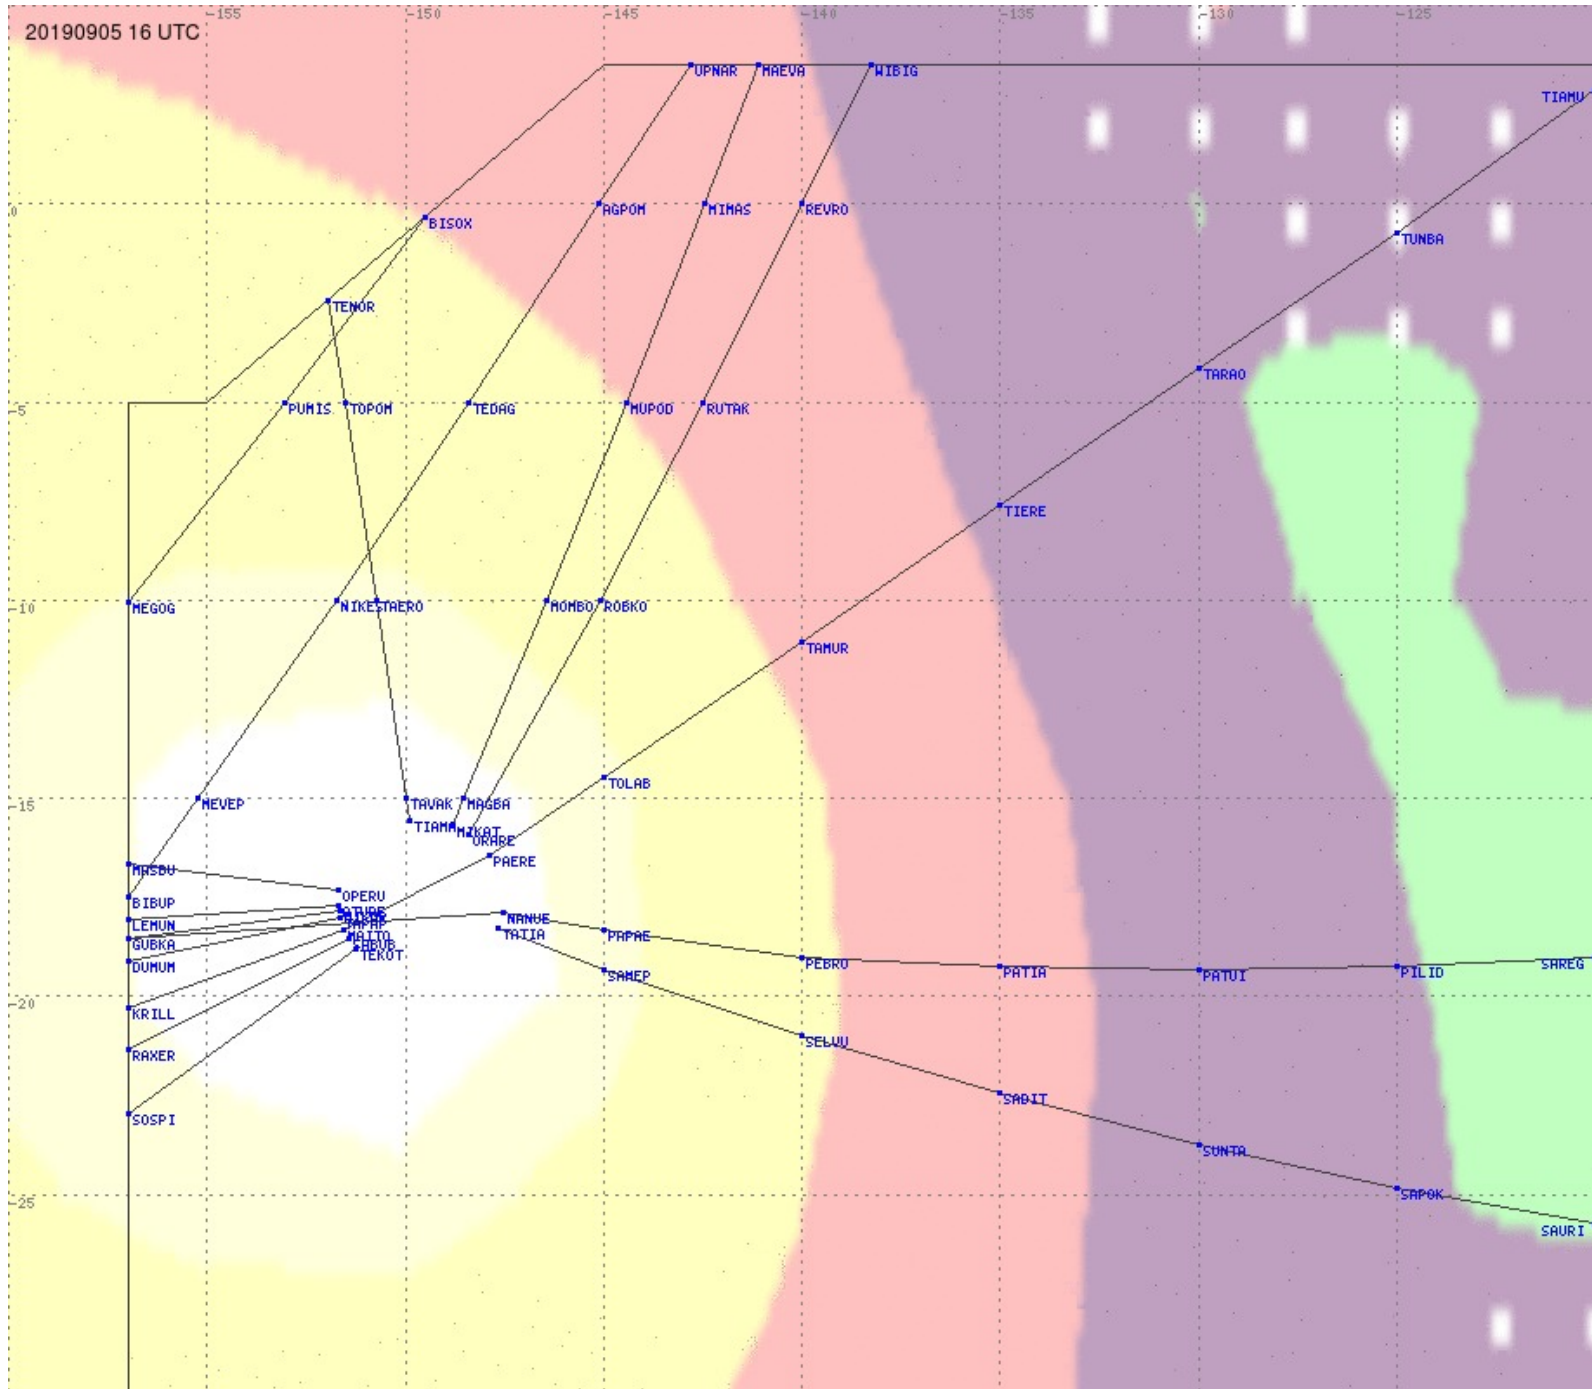

Tahiti FIR - HF Propag - 20190905

2.8 MHz
3.5 MHz
5.6 MHz
8.9 MHz
13.3 MHz
17.9 MHz
None