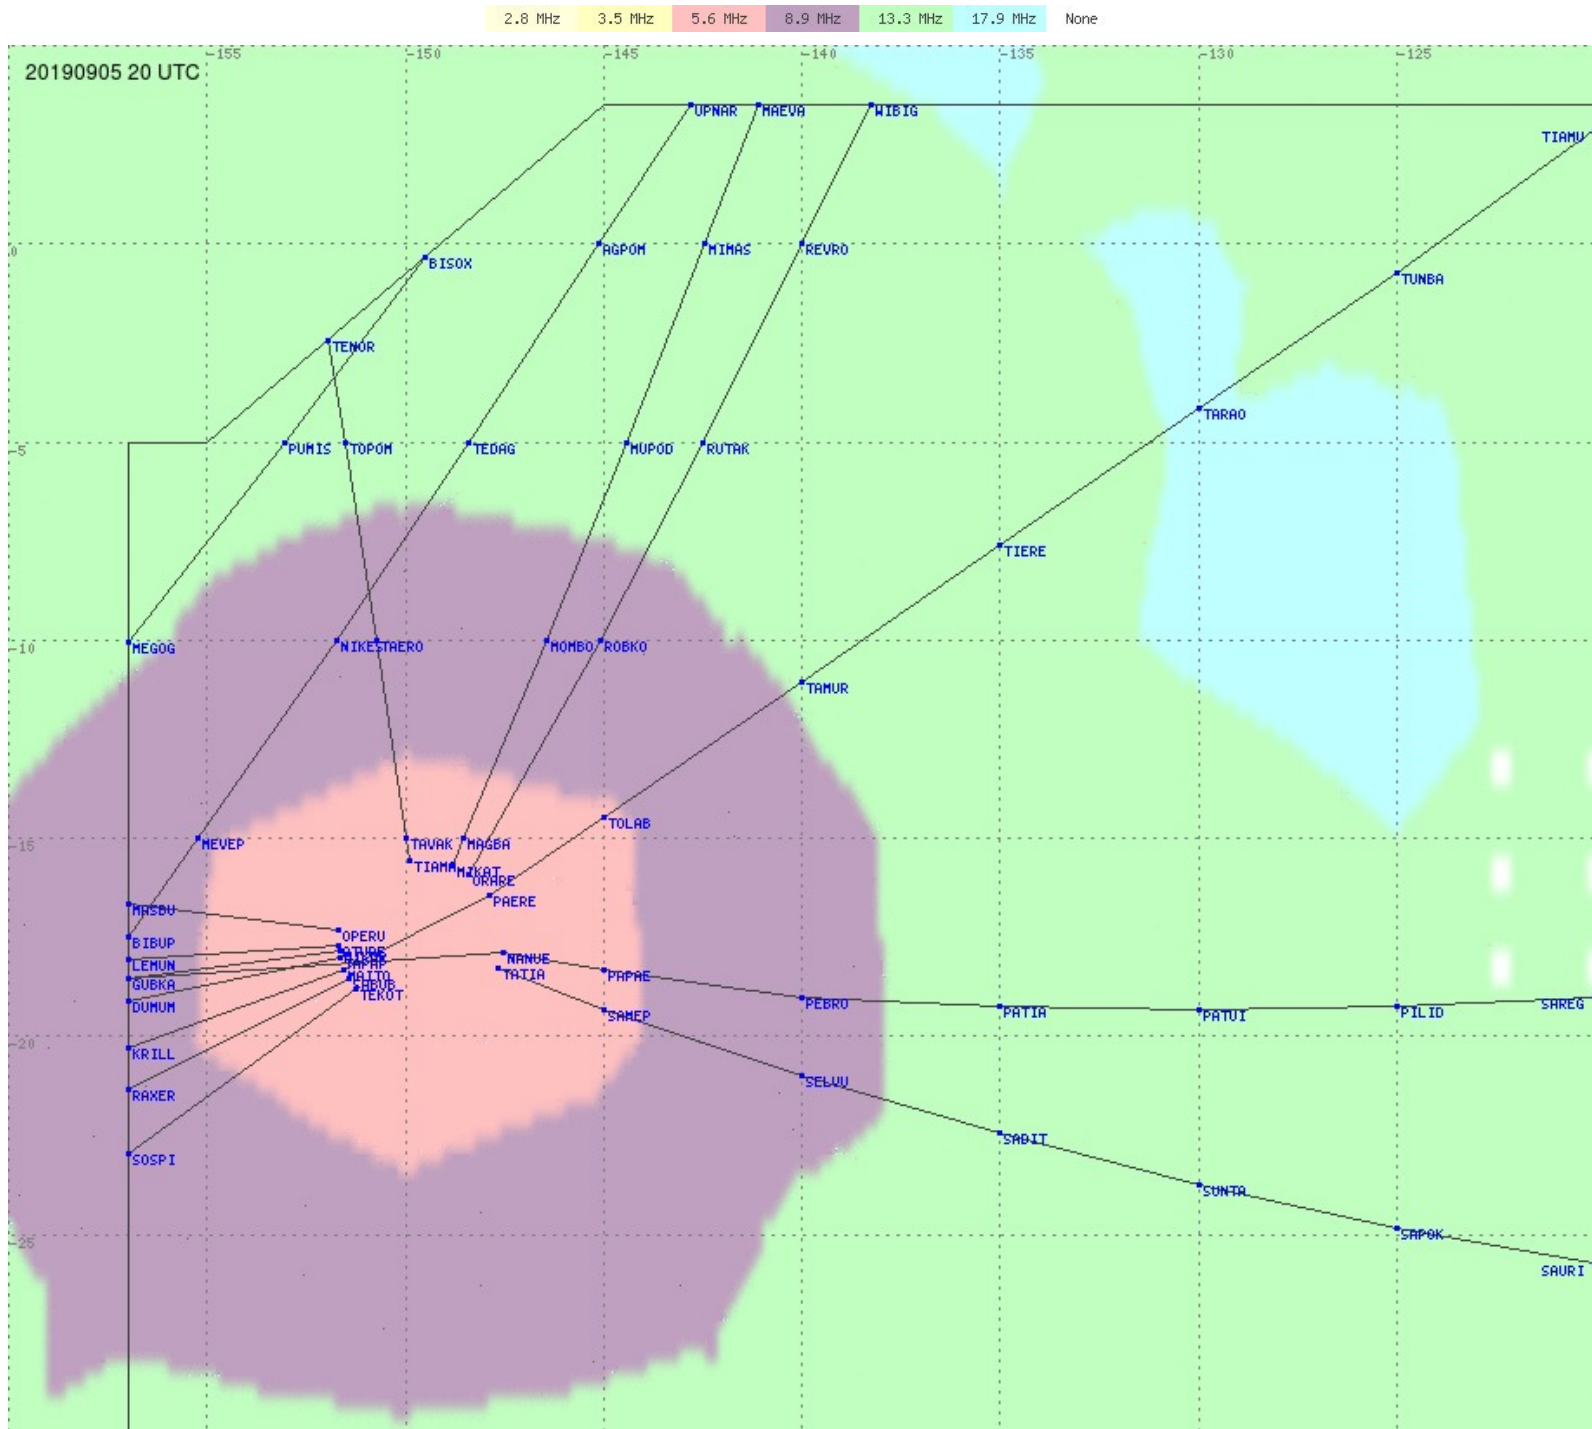

Tahiti FIR - HF Propag - 20190905