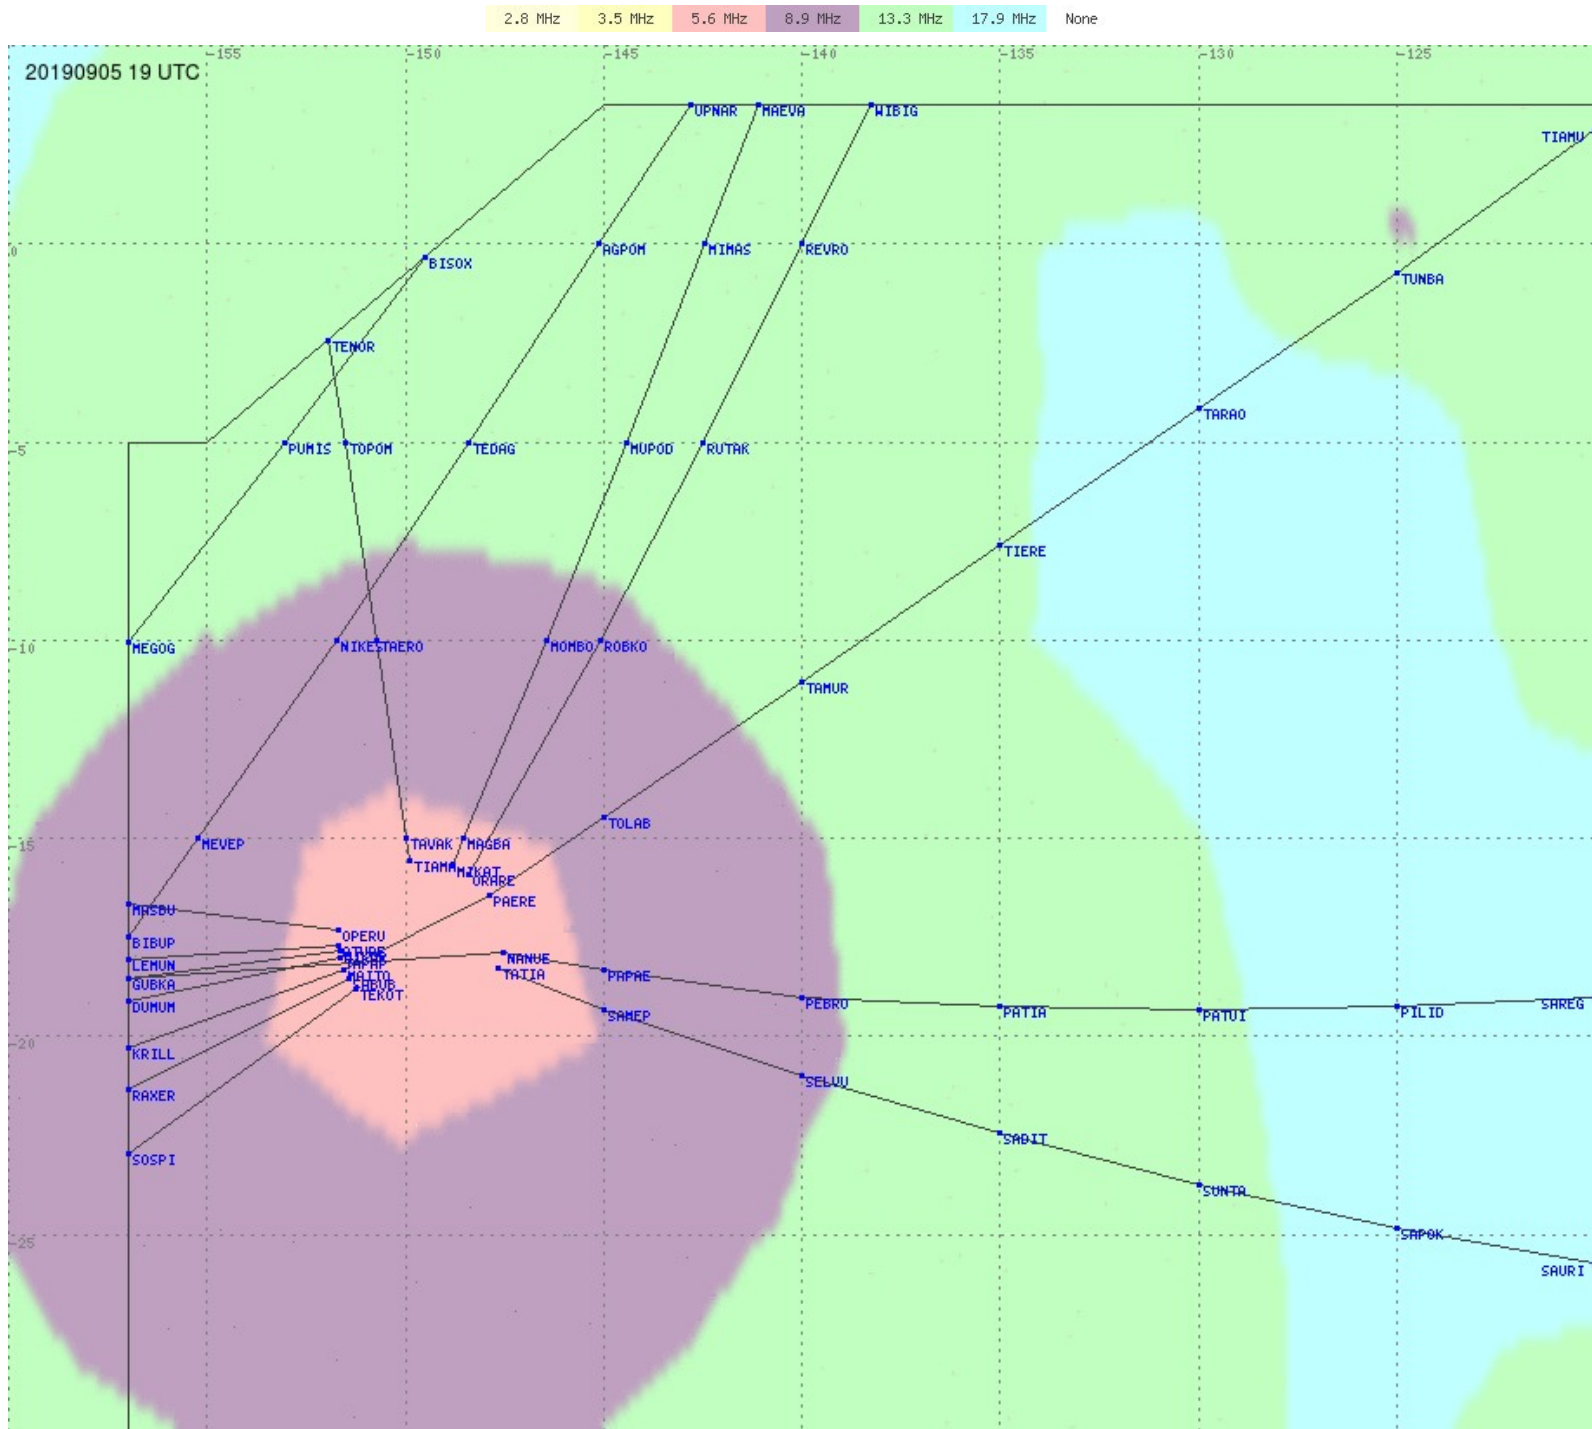

Tahiti FIR - HF Propag - 20190905