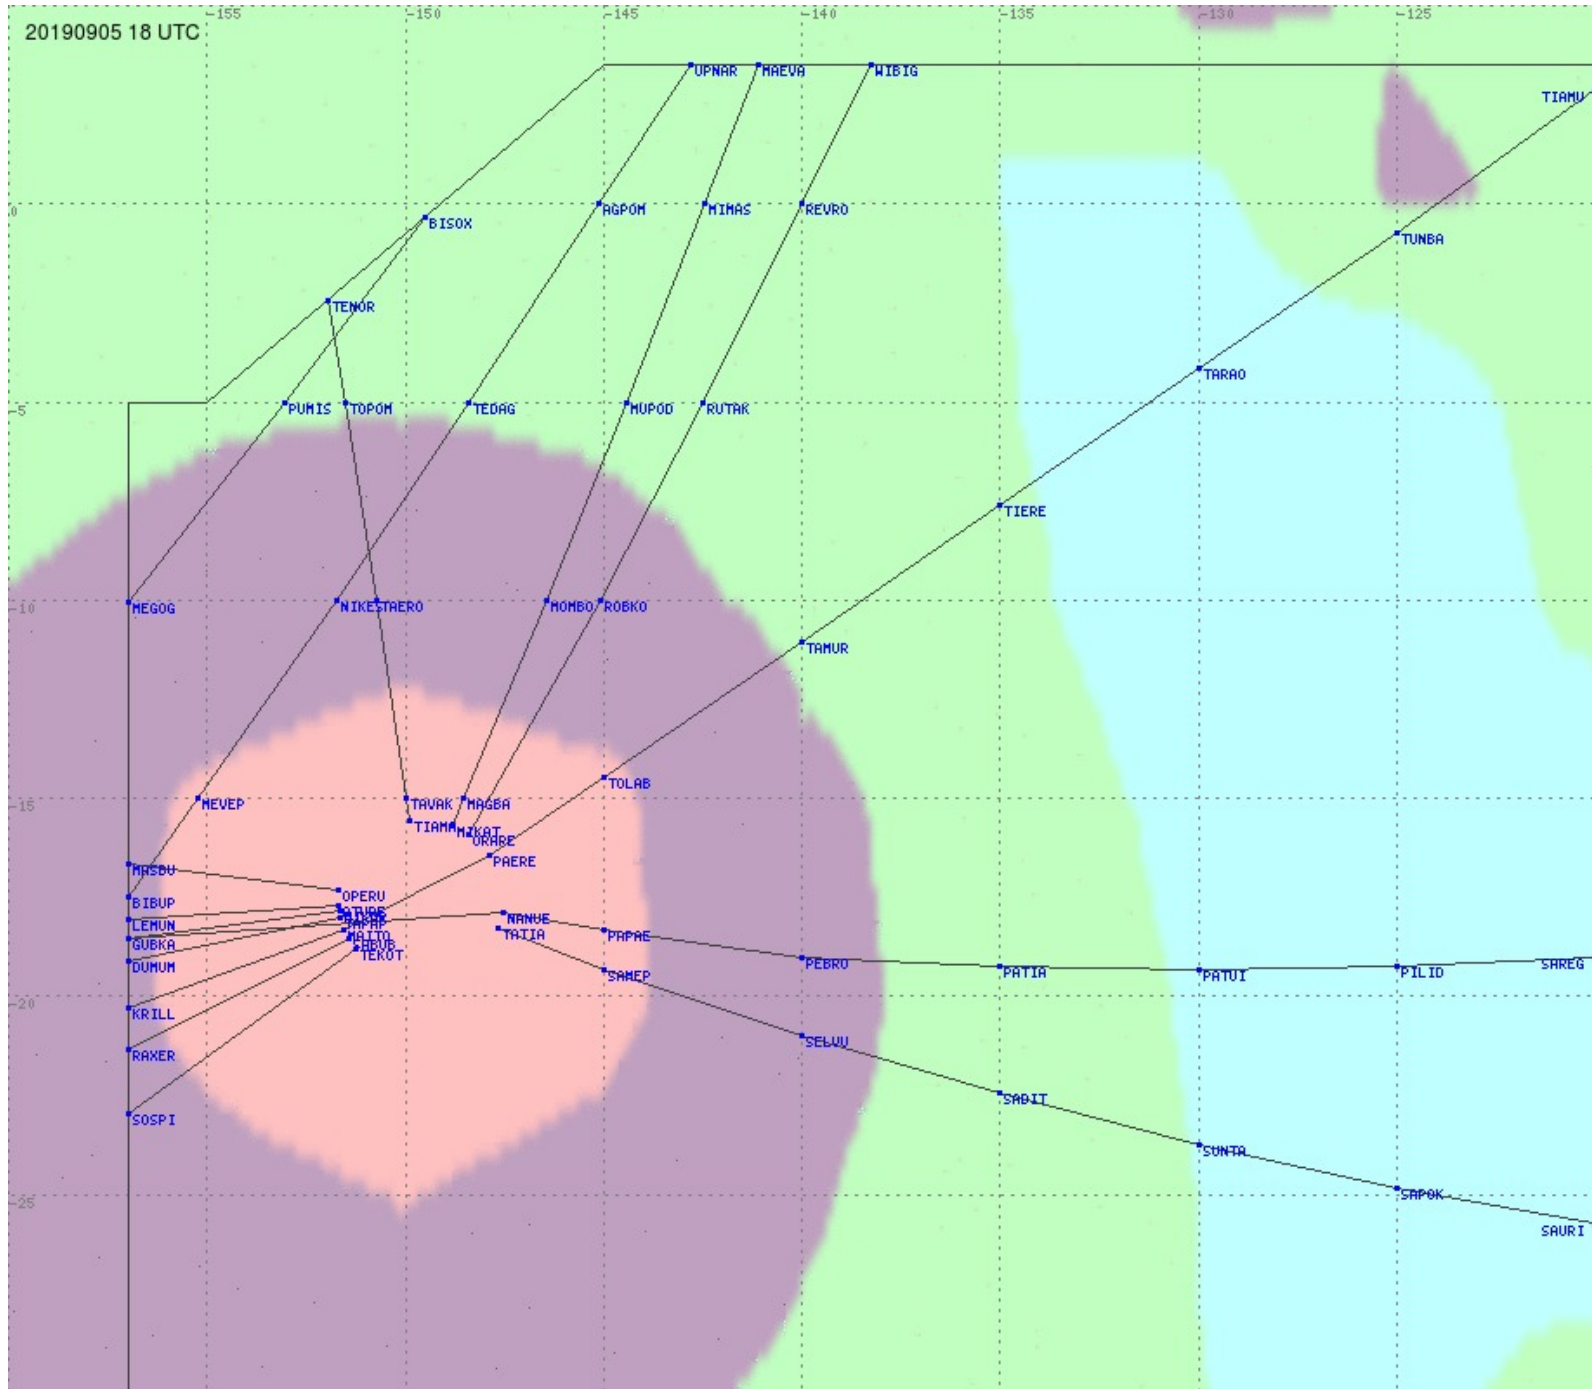

Tahiti FIR - HF Propag - 20190905

2.8 MHz 3.5 MHz 5.6 MHz 8.9 MHz 13.3 MHz 17.9 MHz None