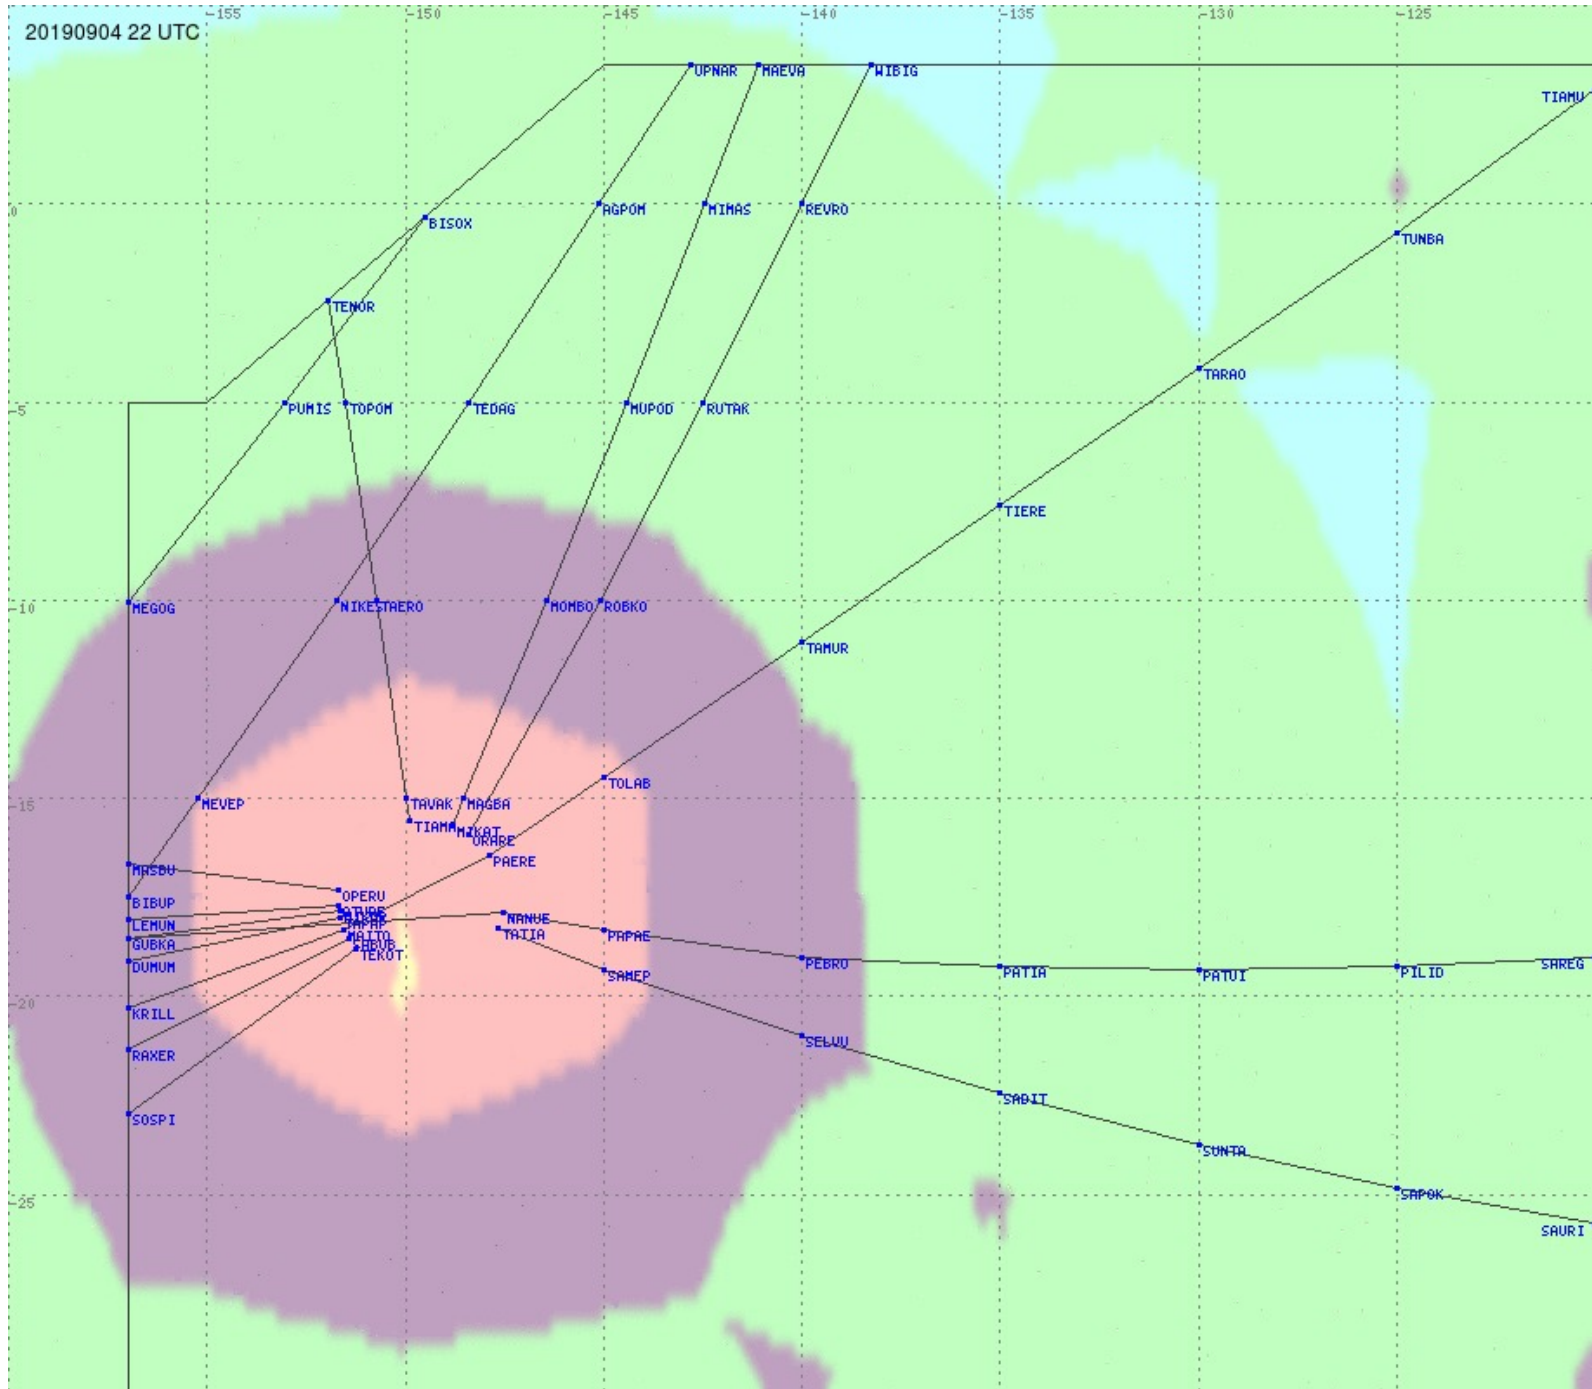

Tahiti FIR - HF Propag - 20190904

2.8 MHz   3.5 MHz   5.6 MHz   8.9 MHz   13.3 MHz   17.9 MHz   None