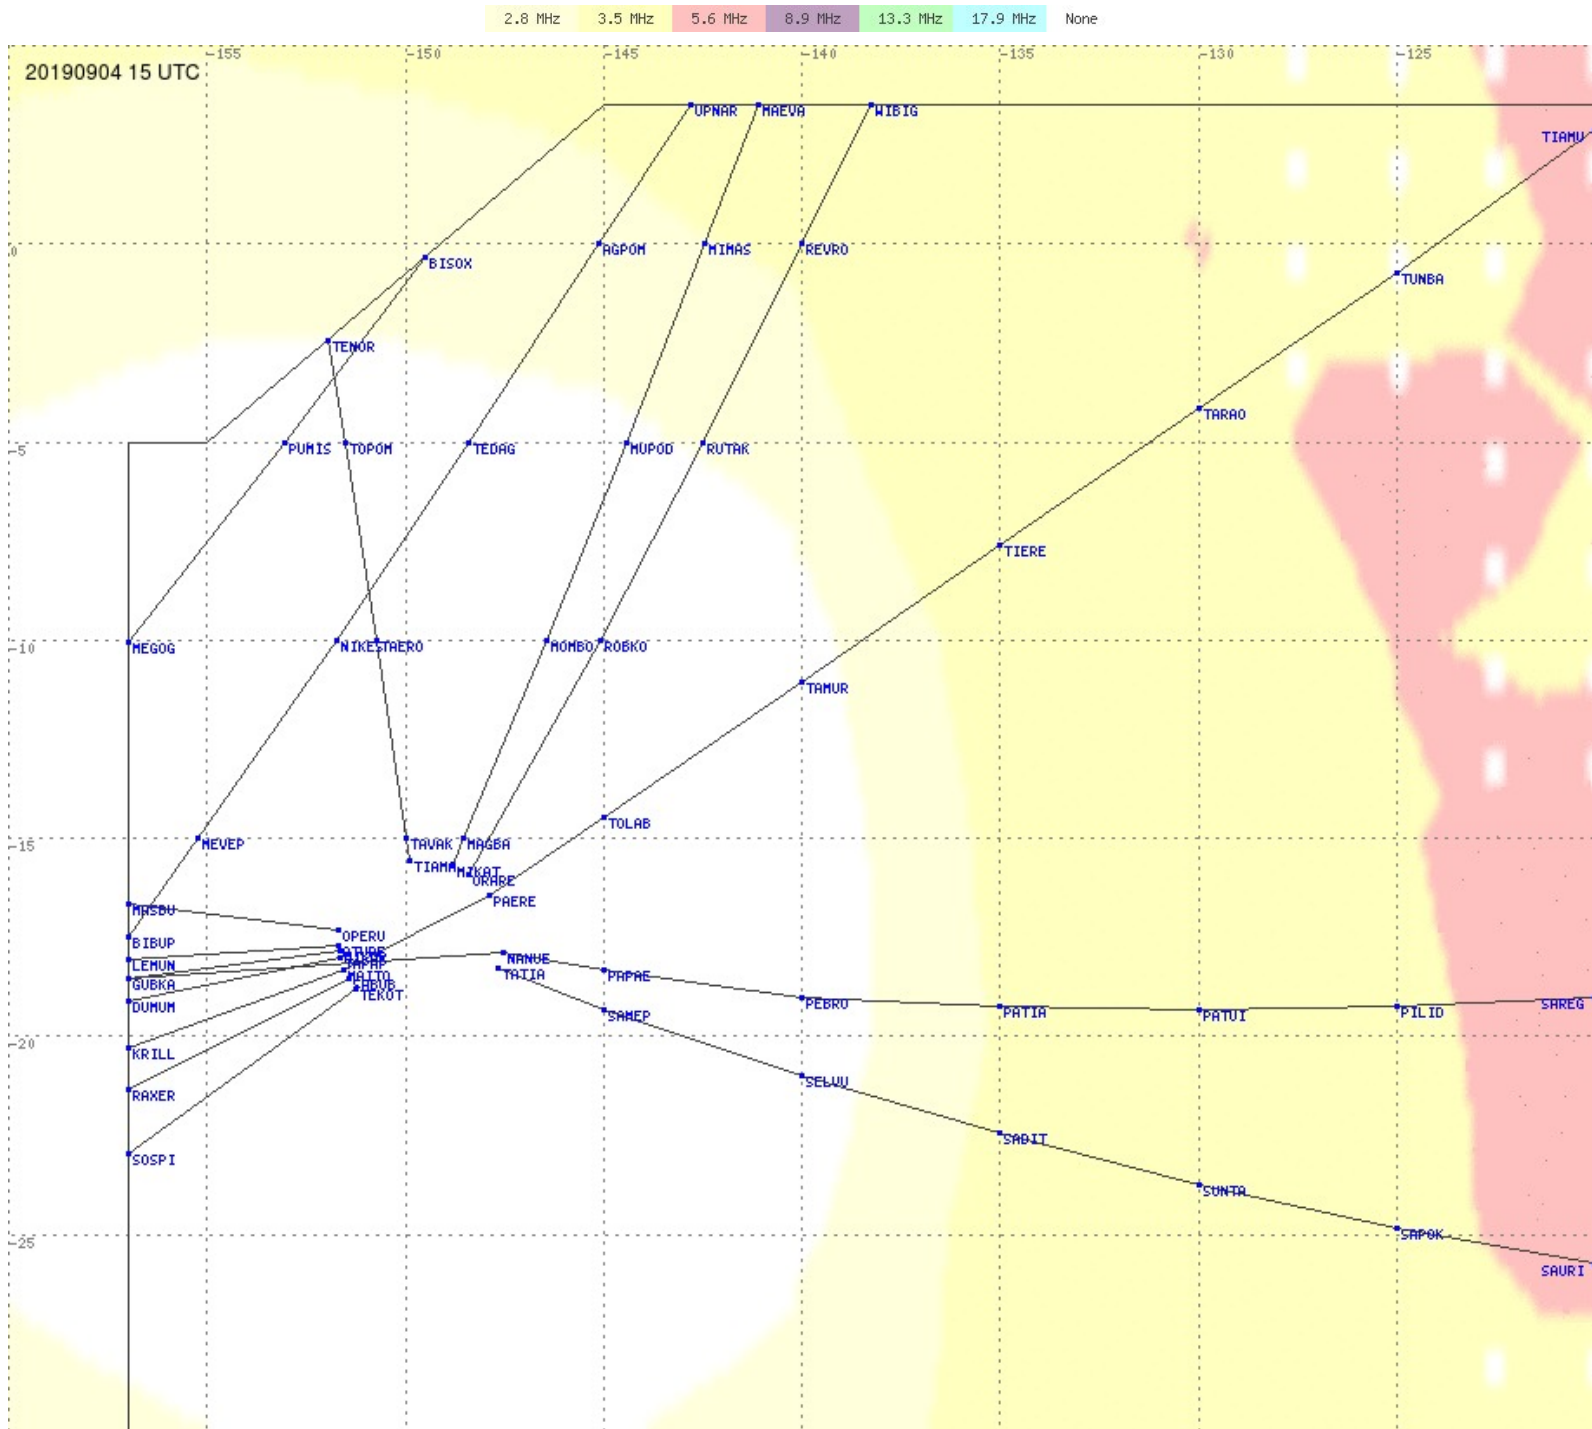

Tahiti FIR - HF Propag - 20190904