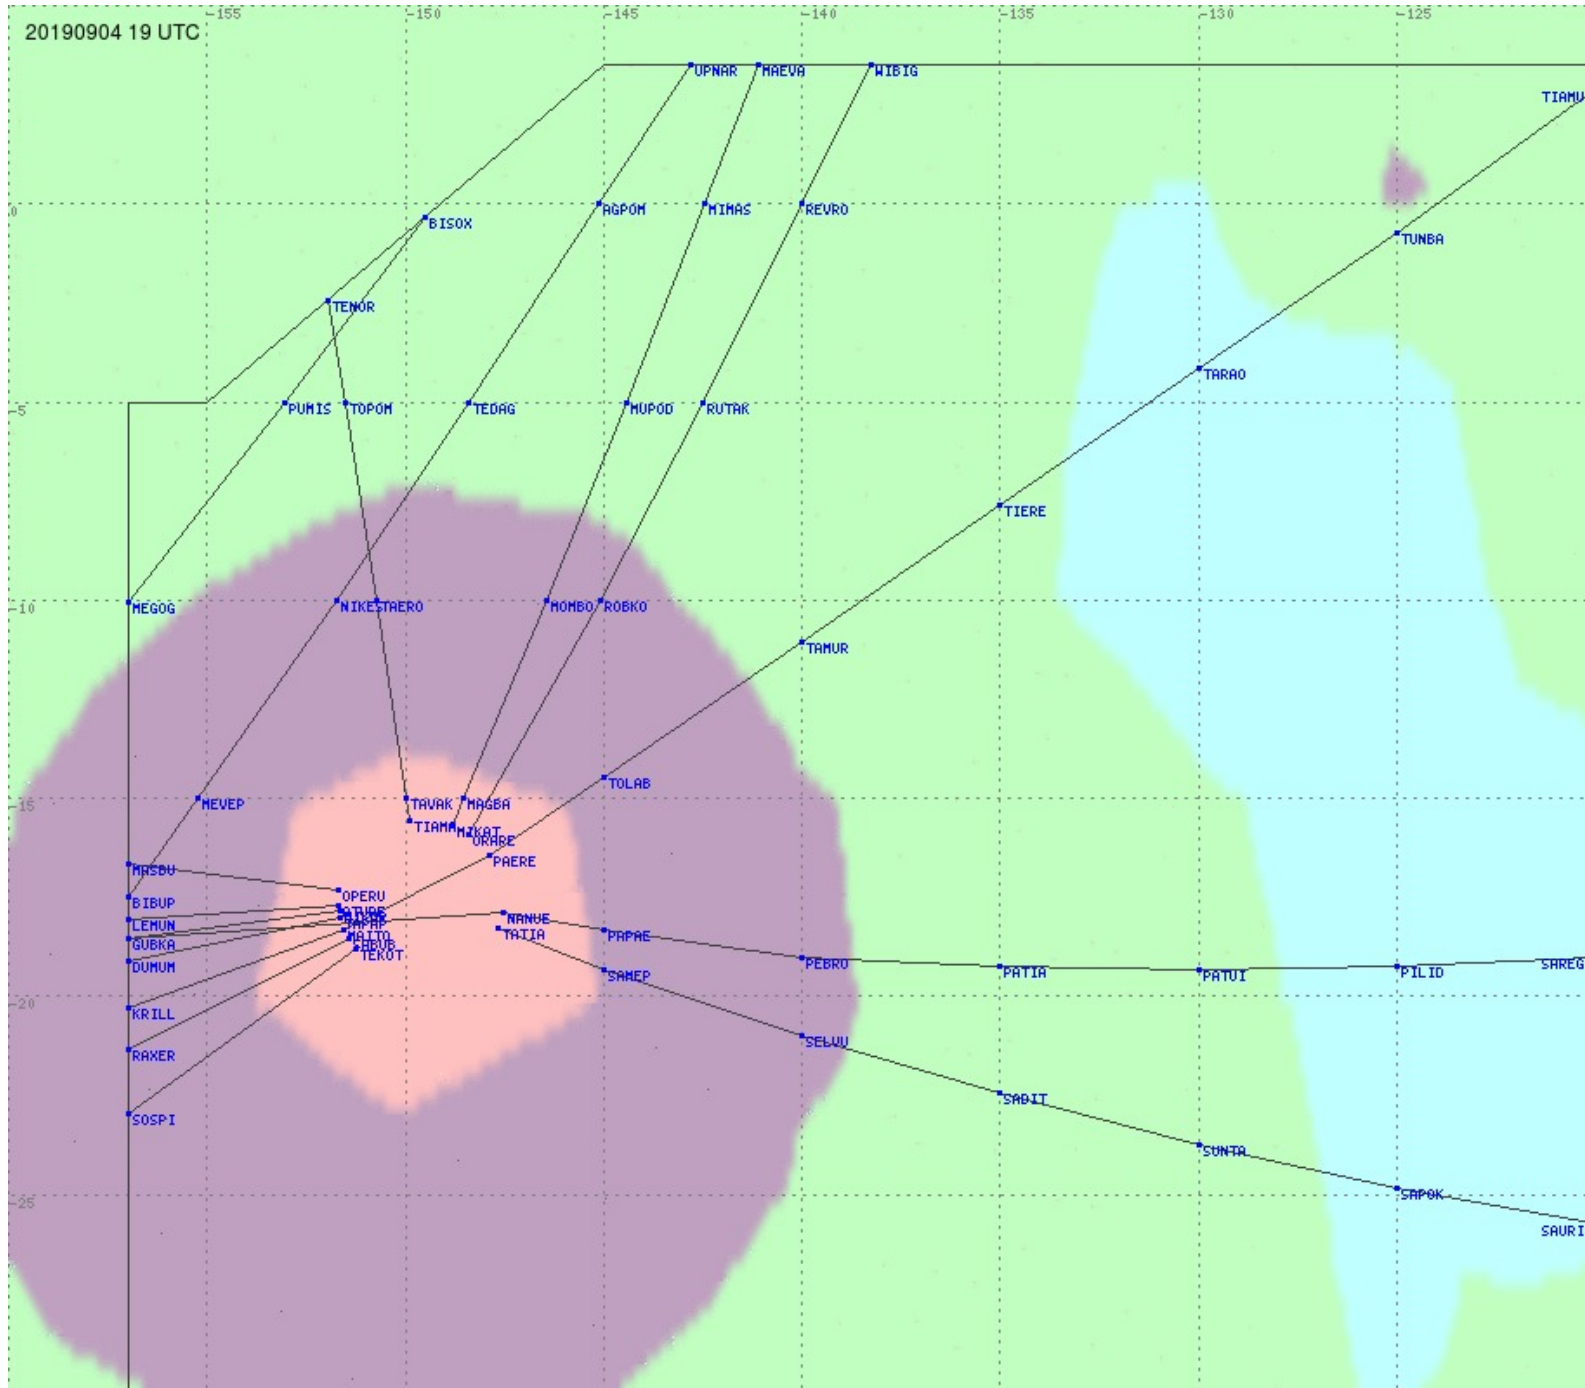

Tahiti FIR - HF Propag - 20190904

2.8 MHz 3.5 MHz 5.6 MHz 8.9 MHz 13.3 MHz 17.9 MHz None