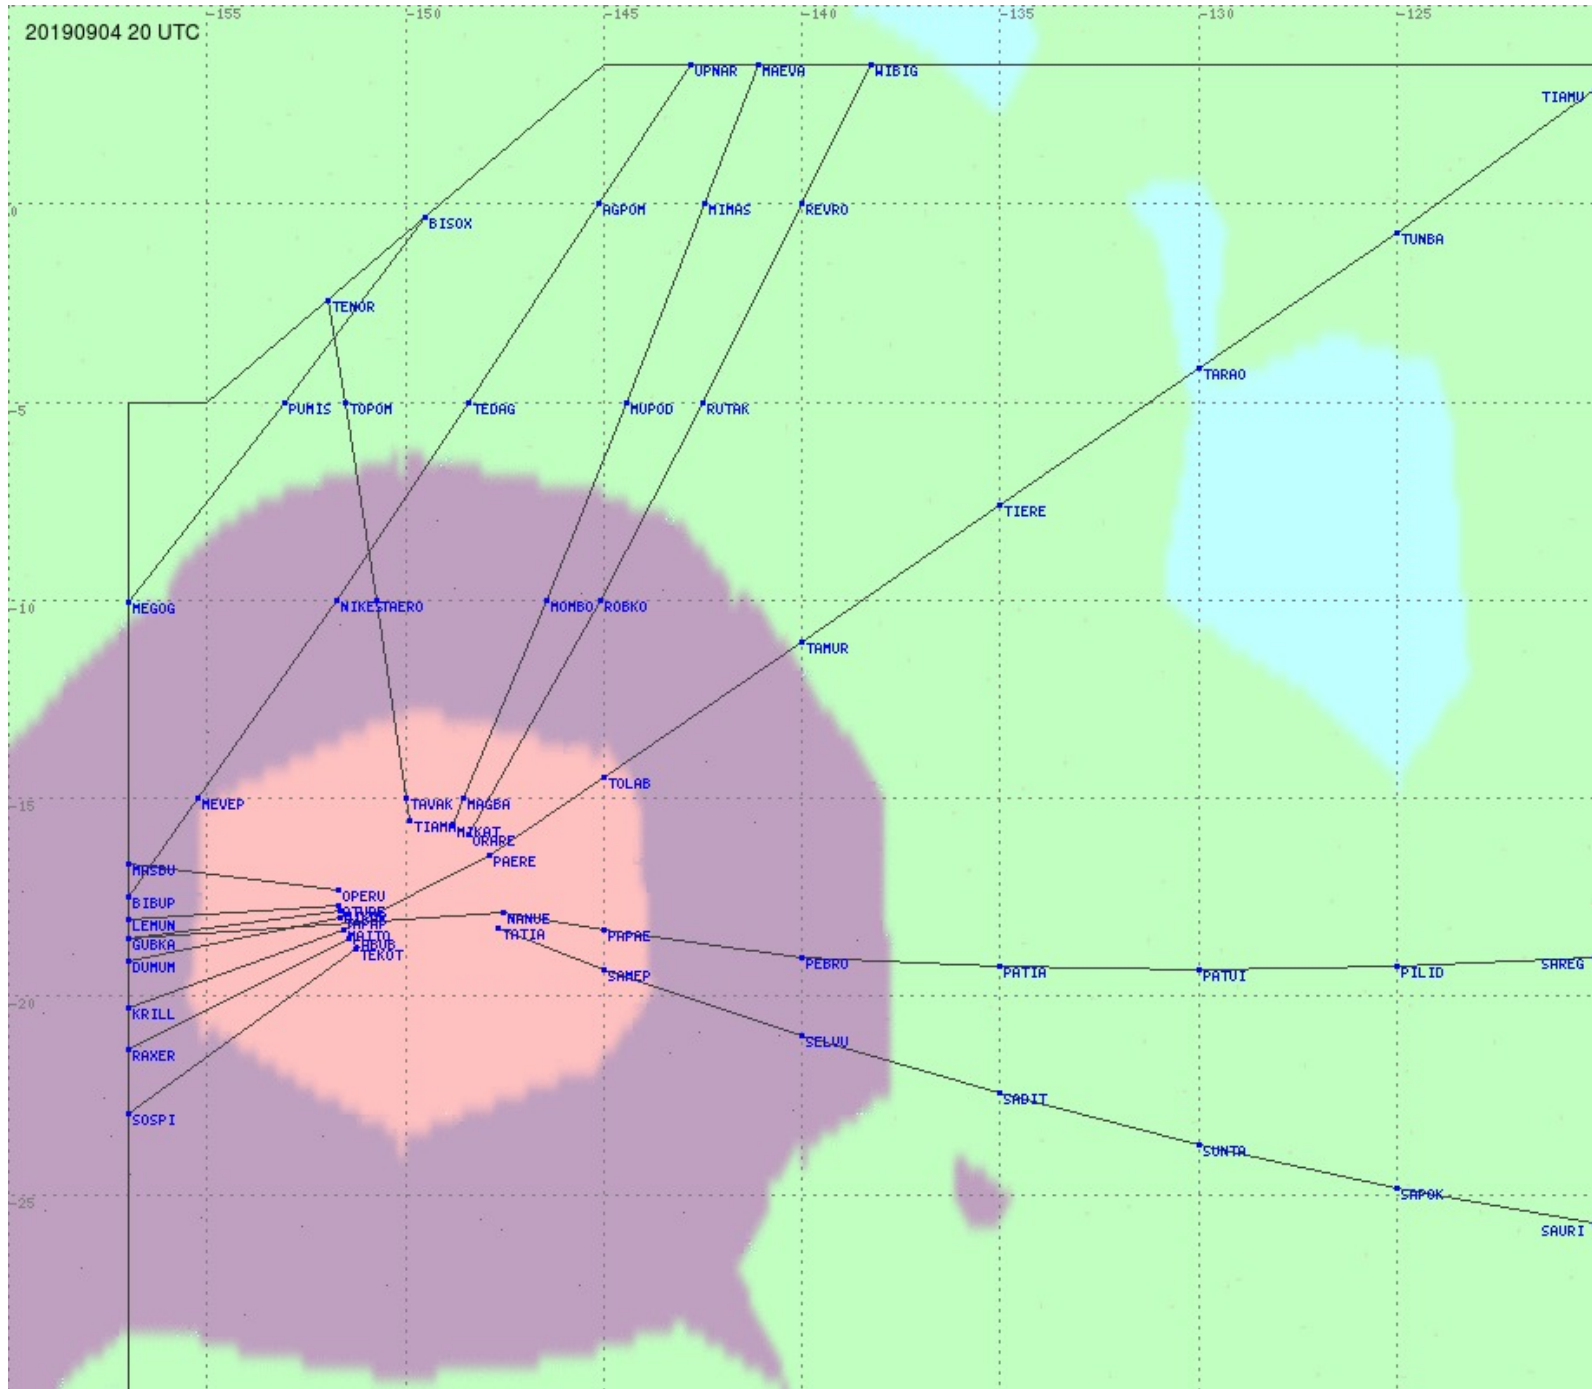

Tahiti FIR - HF Propag - 20190904

2.8 MHz 3.5 MHz 5.6 MHz 8.9 MHz 13.3 MHz 17.9 MHz None