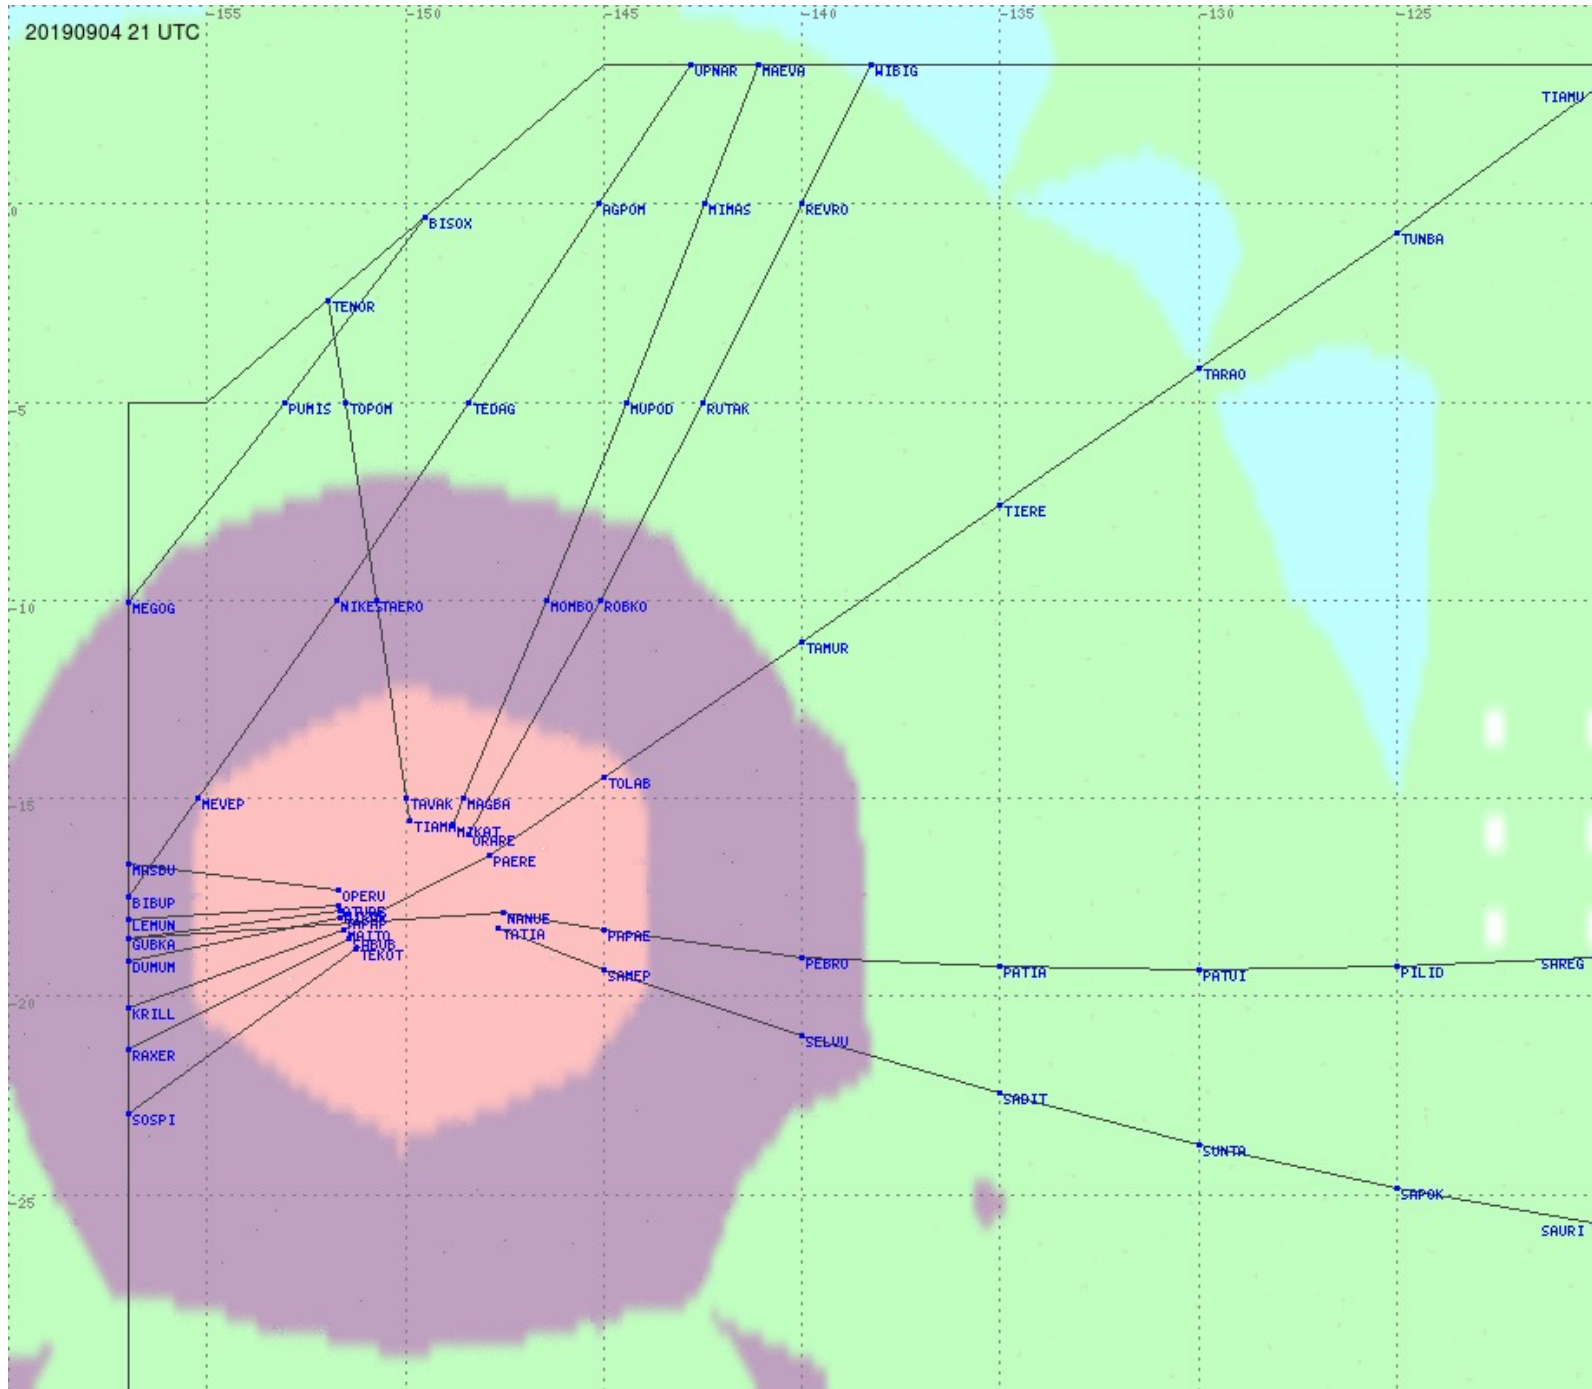

Tahiti FIR - HF Propag - 20190904

2.8 MHz 3.5 MHz 5.6 MHz 8.9 MHz 13.3 MHz 17.9 MHz None