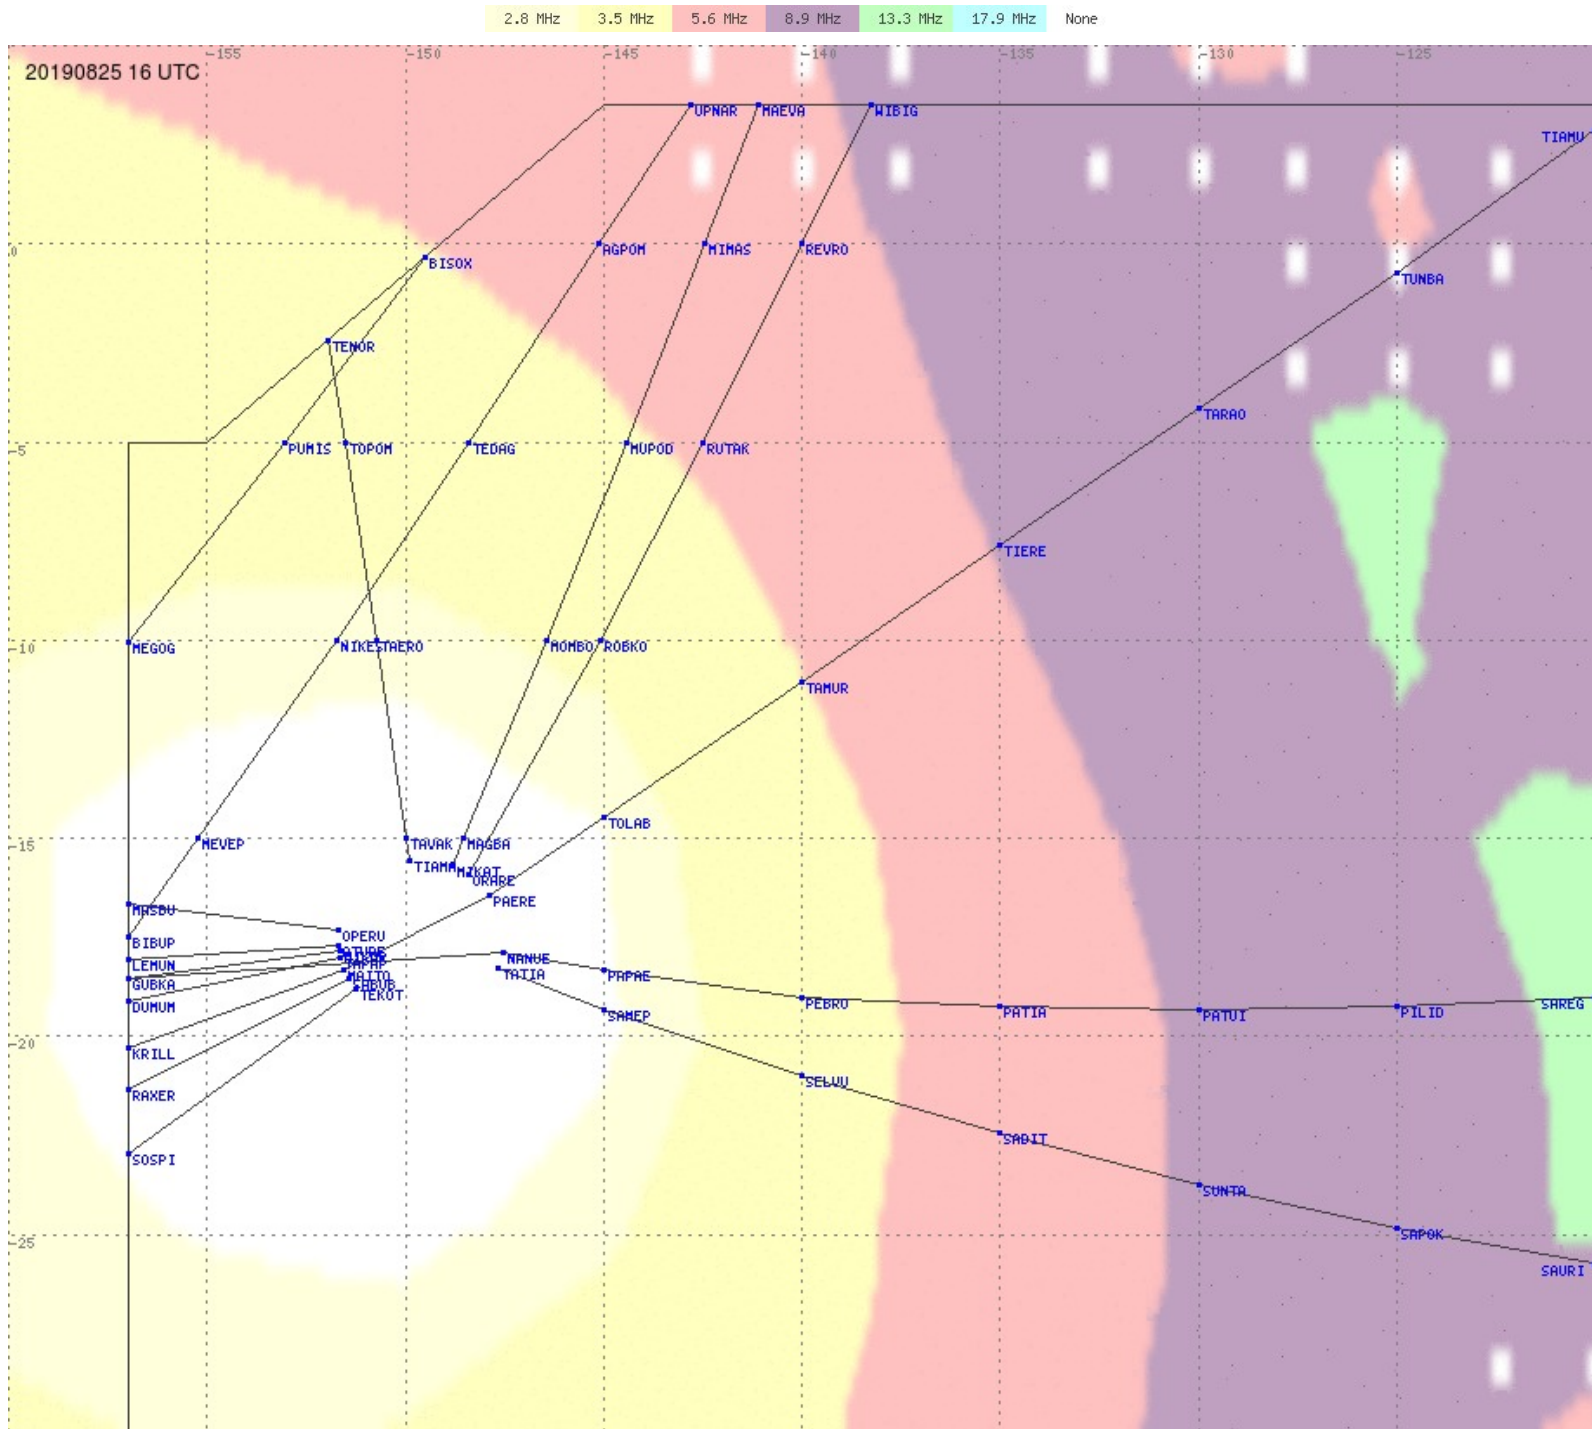

Tahiti FIR - HF Propag - 20190825