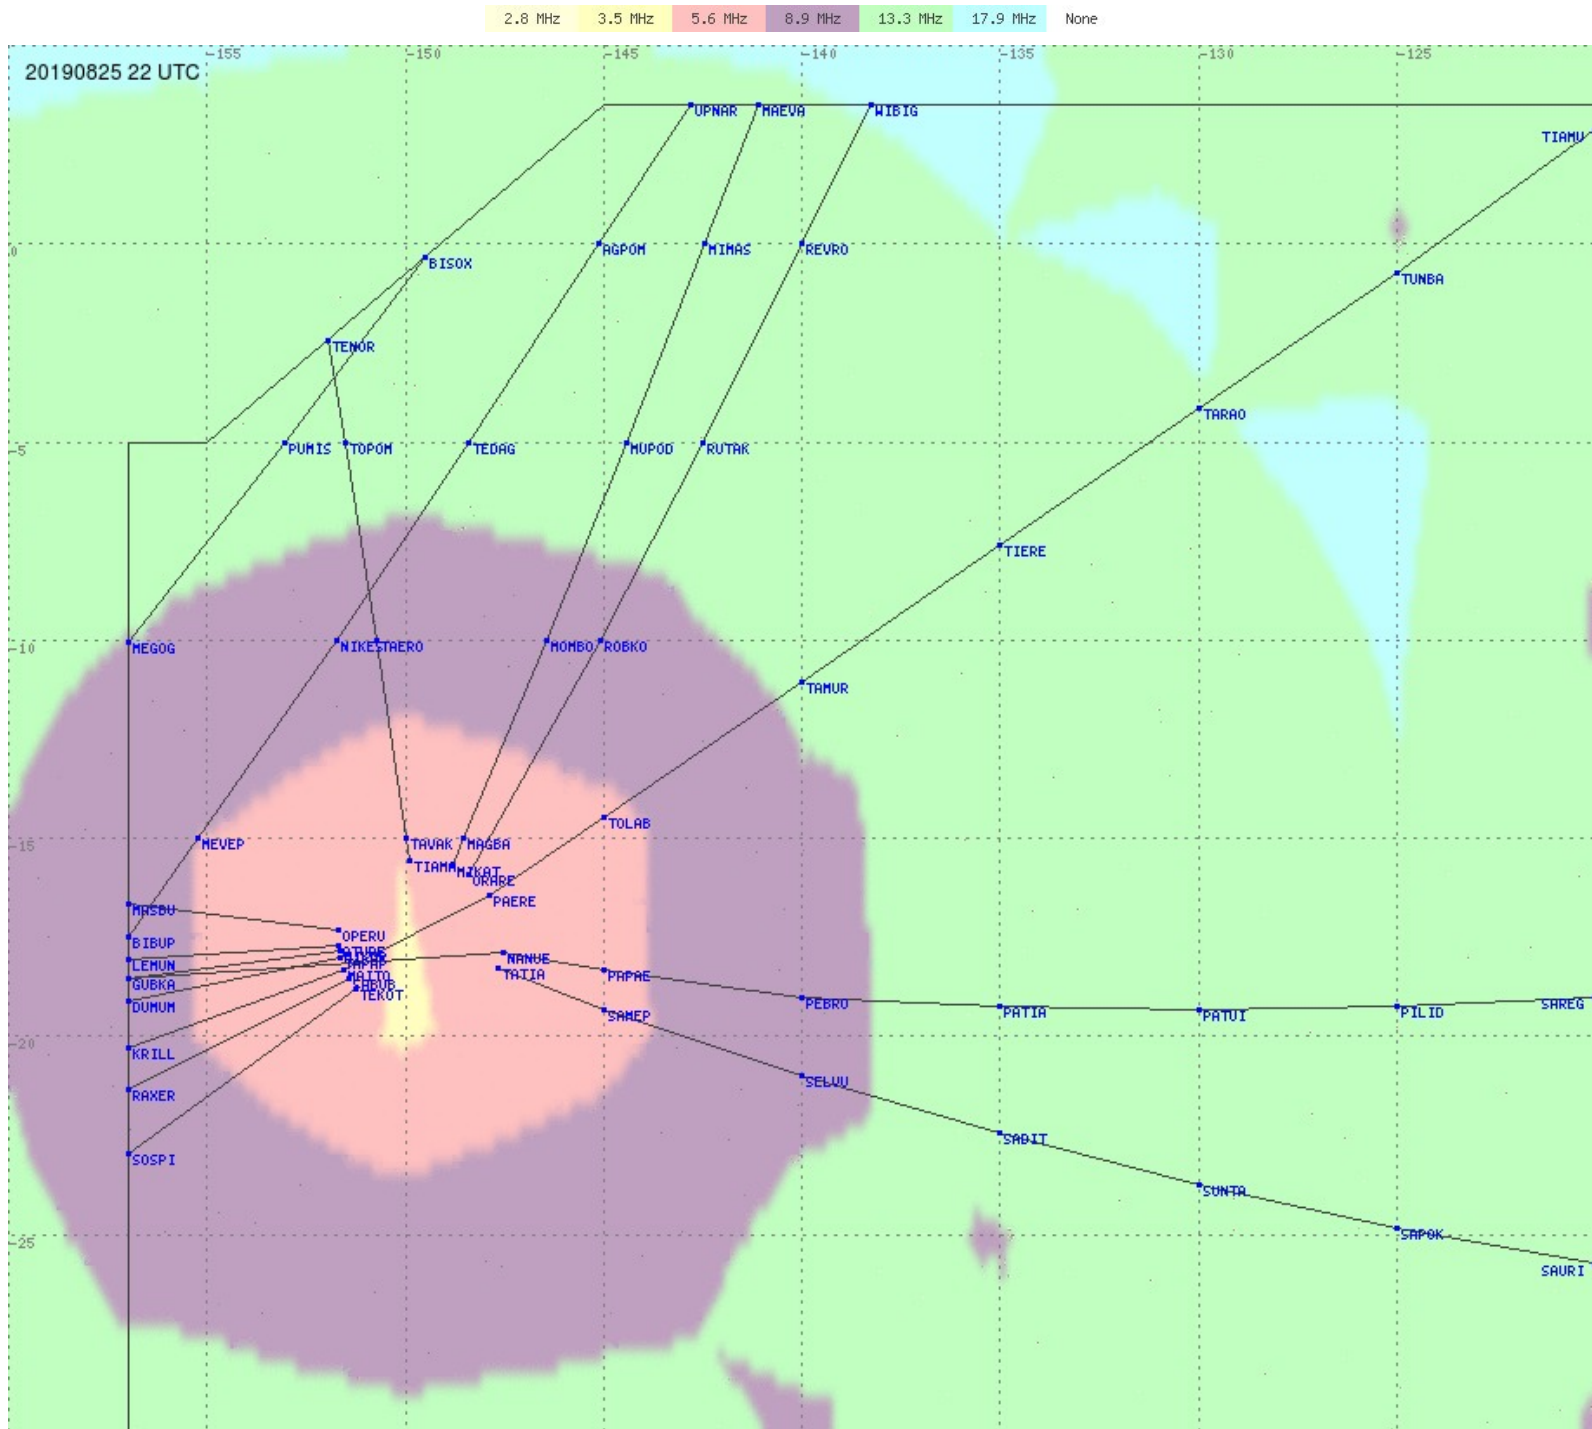

Tahiti FIR - HF Propag - 20190825