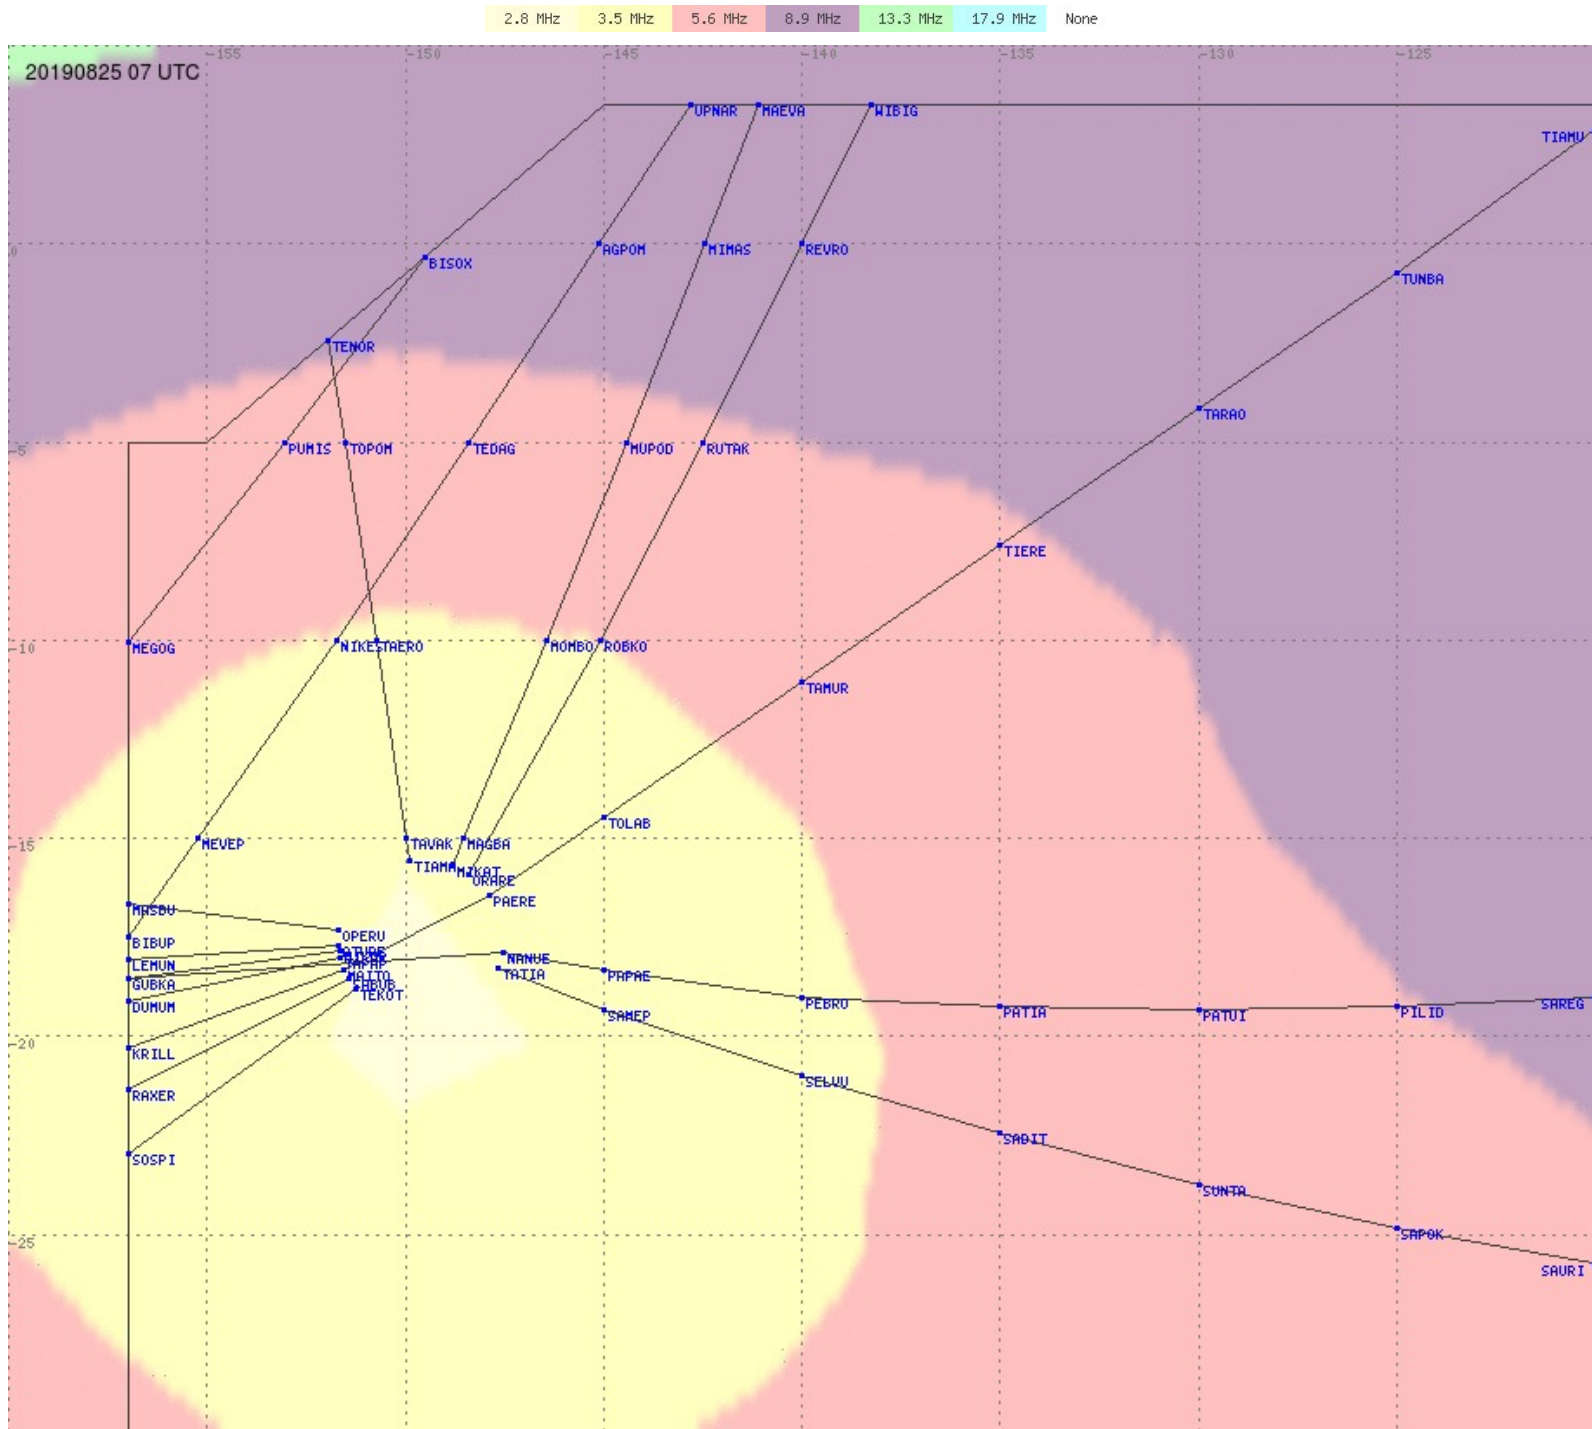

Tahiti FIR - HF Propag - 20190825