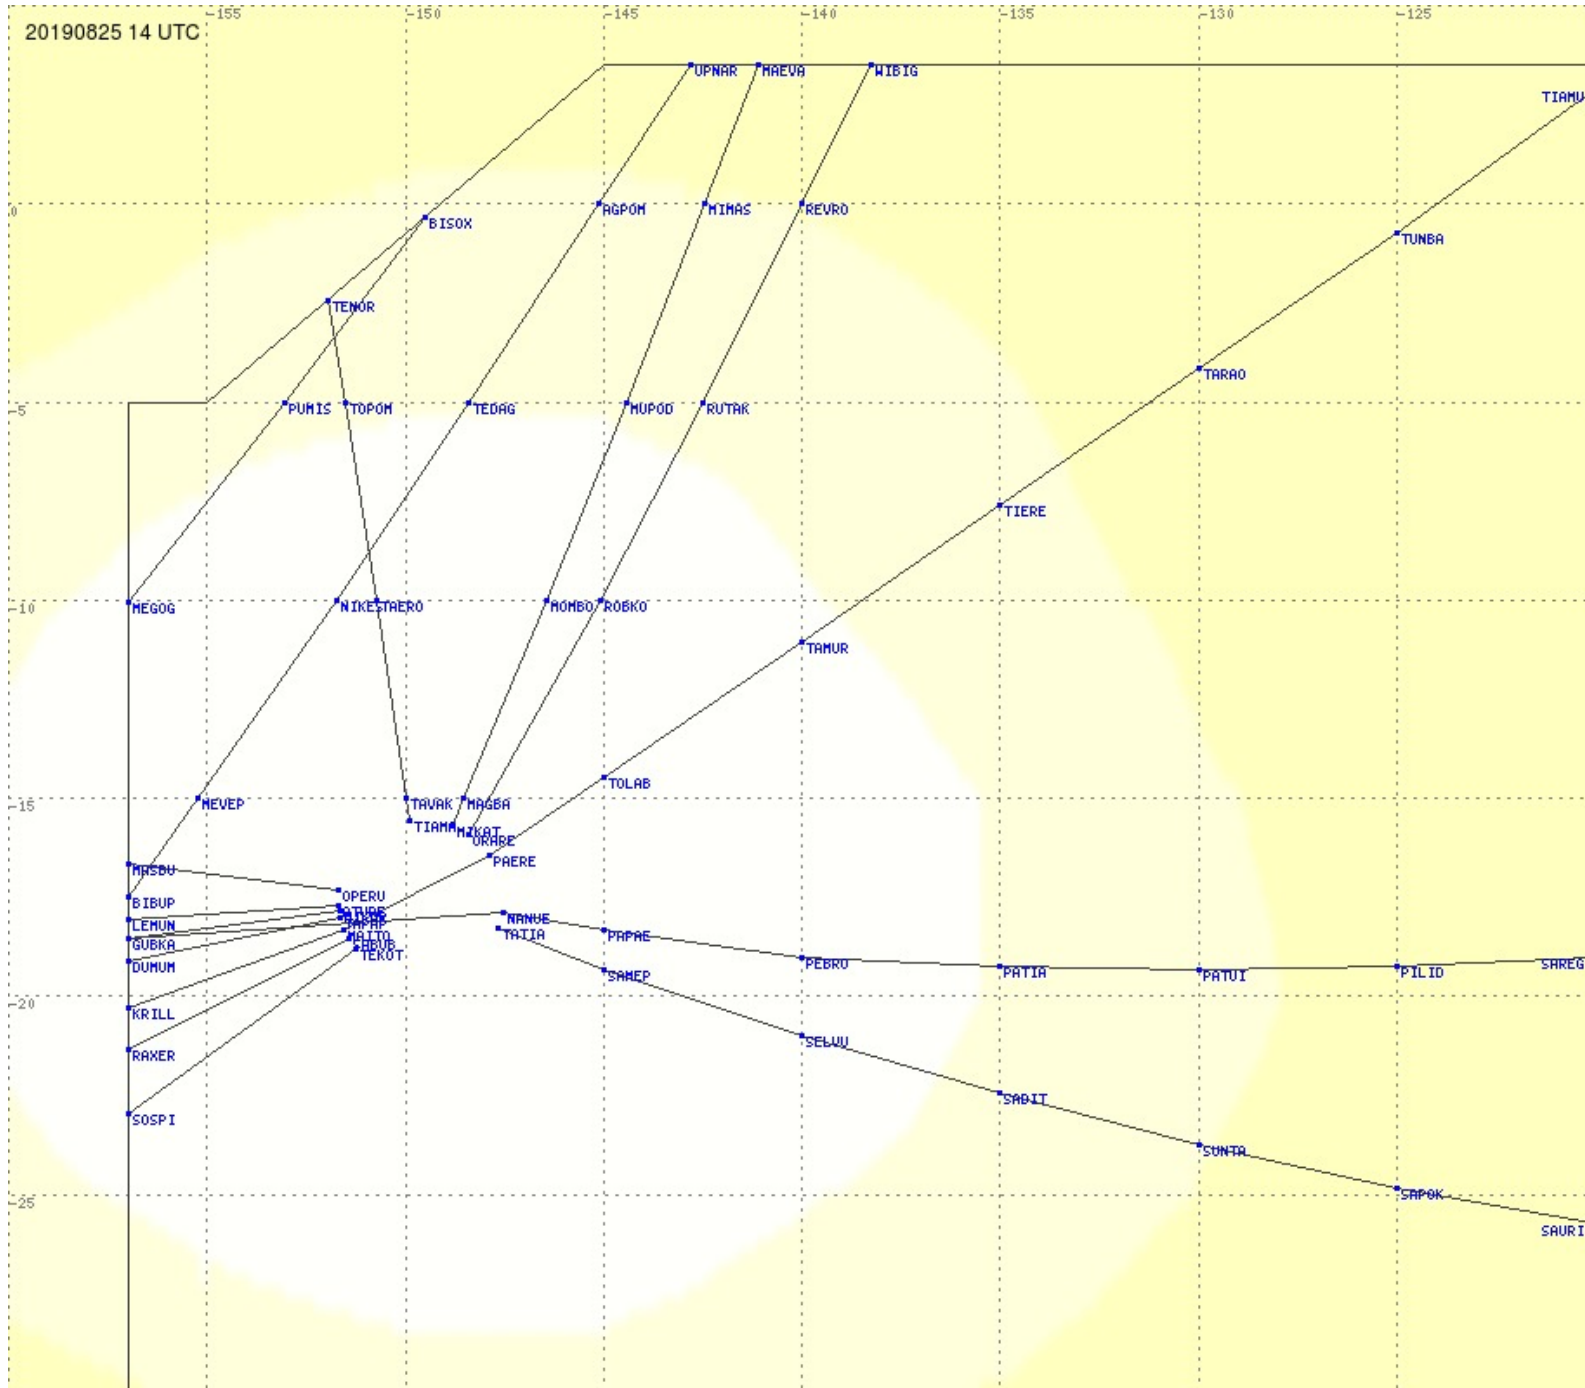

Tahiti FIR - HF Propag - 20190825

2.8 MHz 3.5 MHz 5.6 MHz 8.9 MHz 13.3 MHz 17.9 MHz None