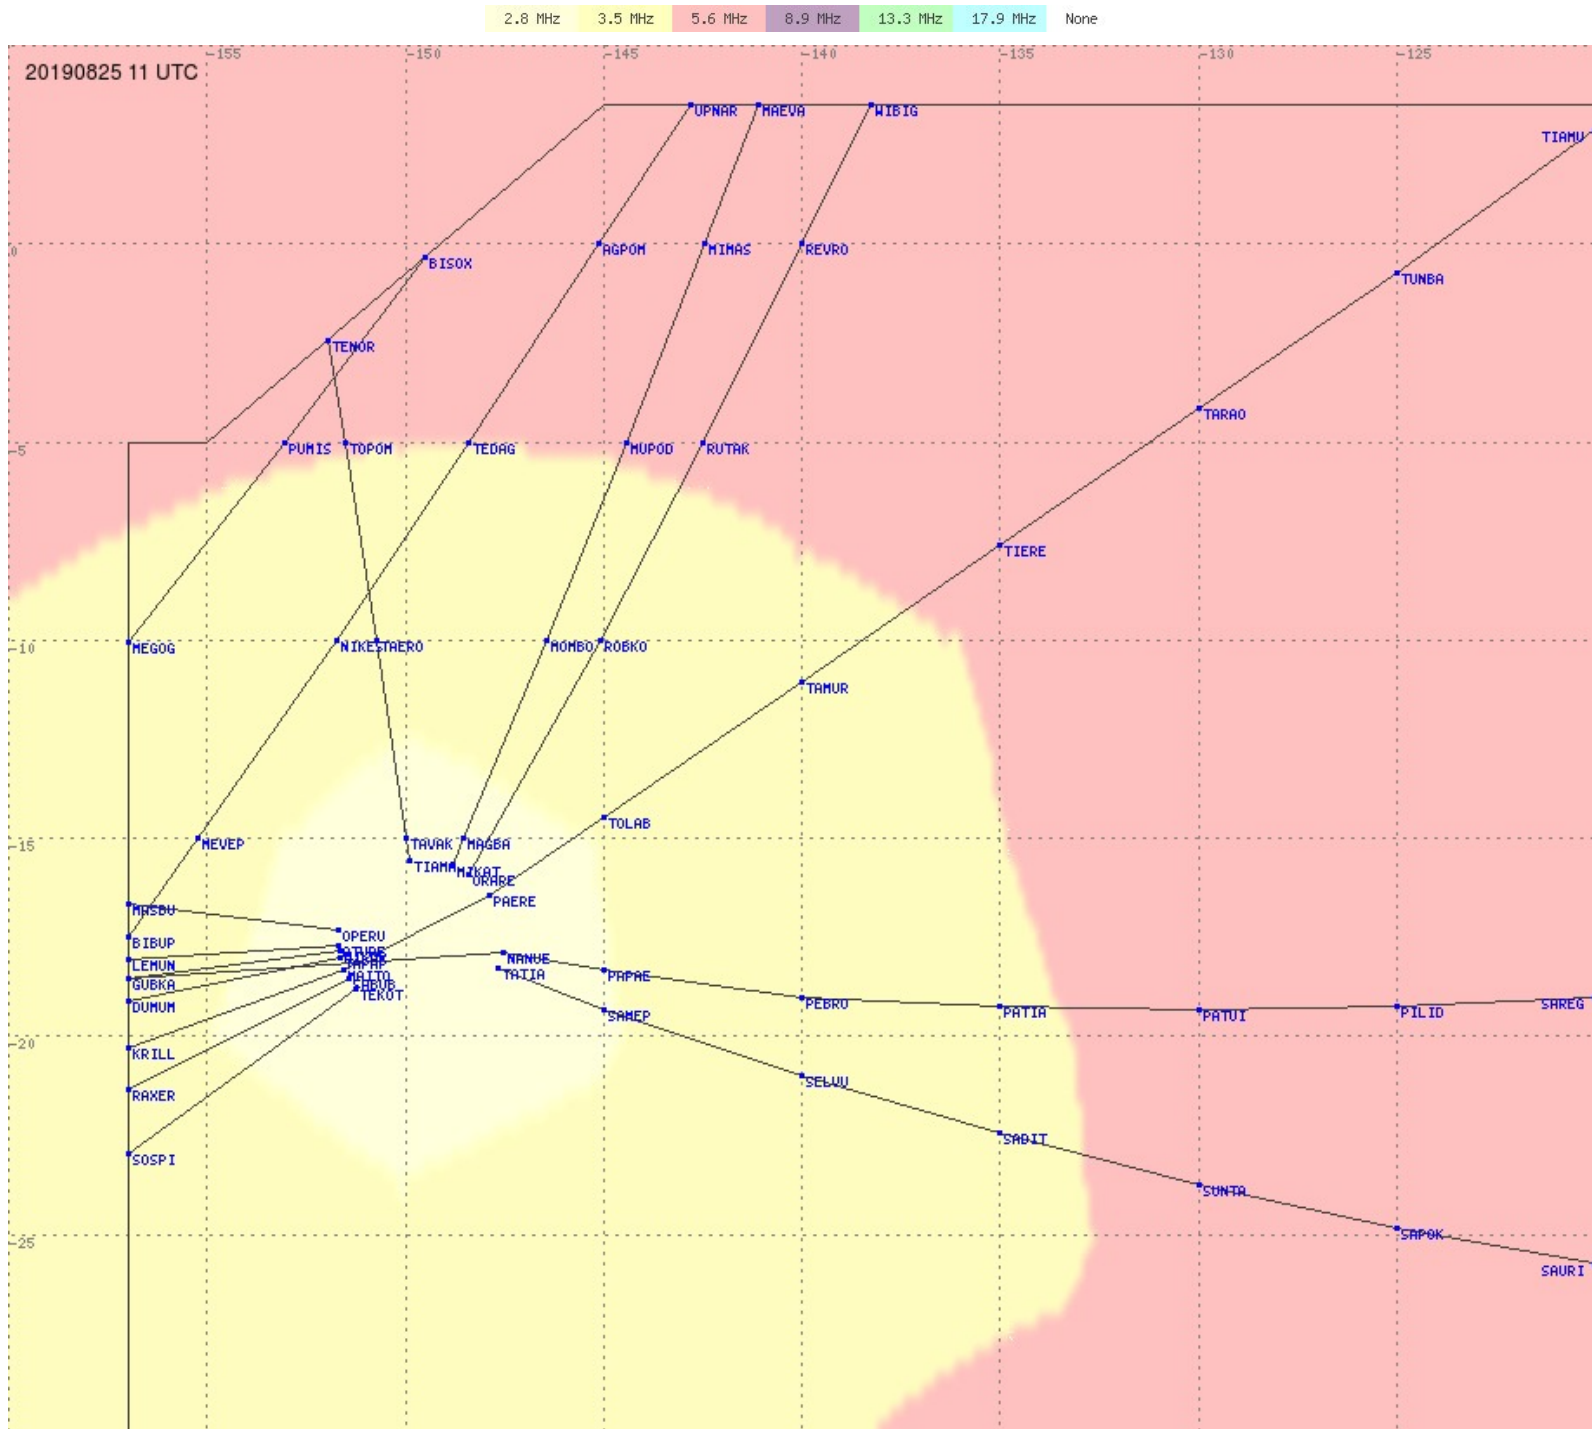

Tahiti FIR - HF Propag - 20190825