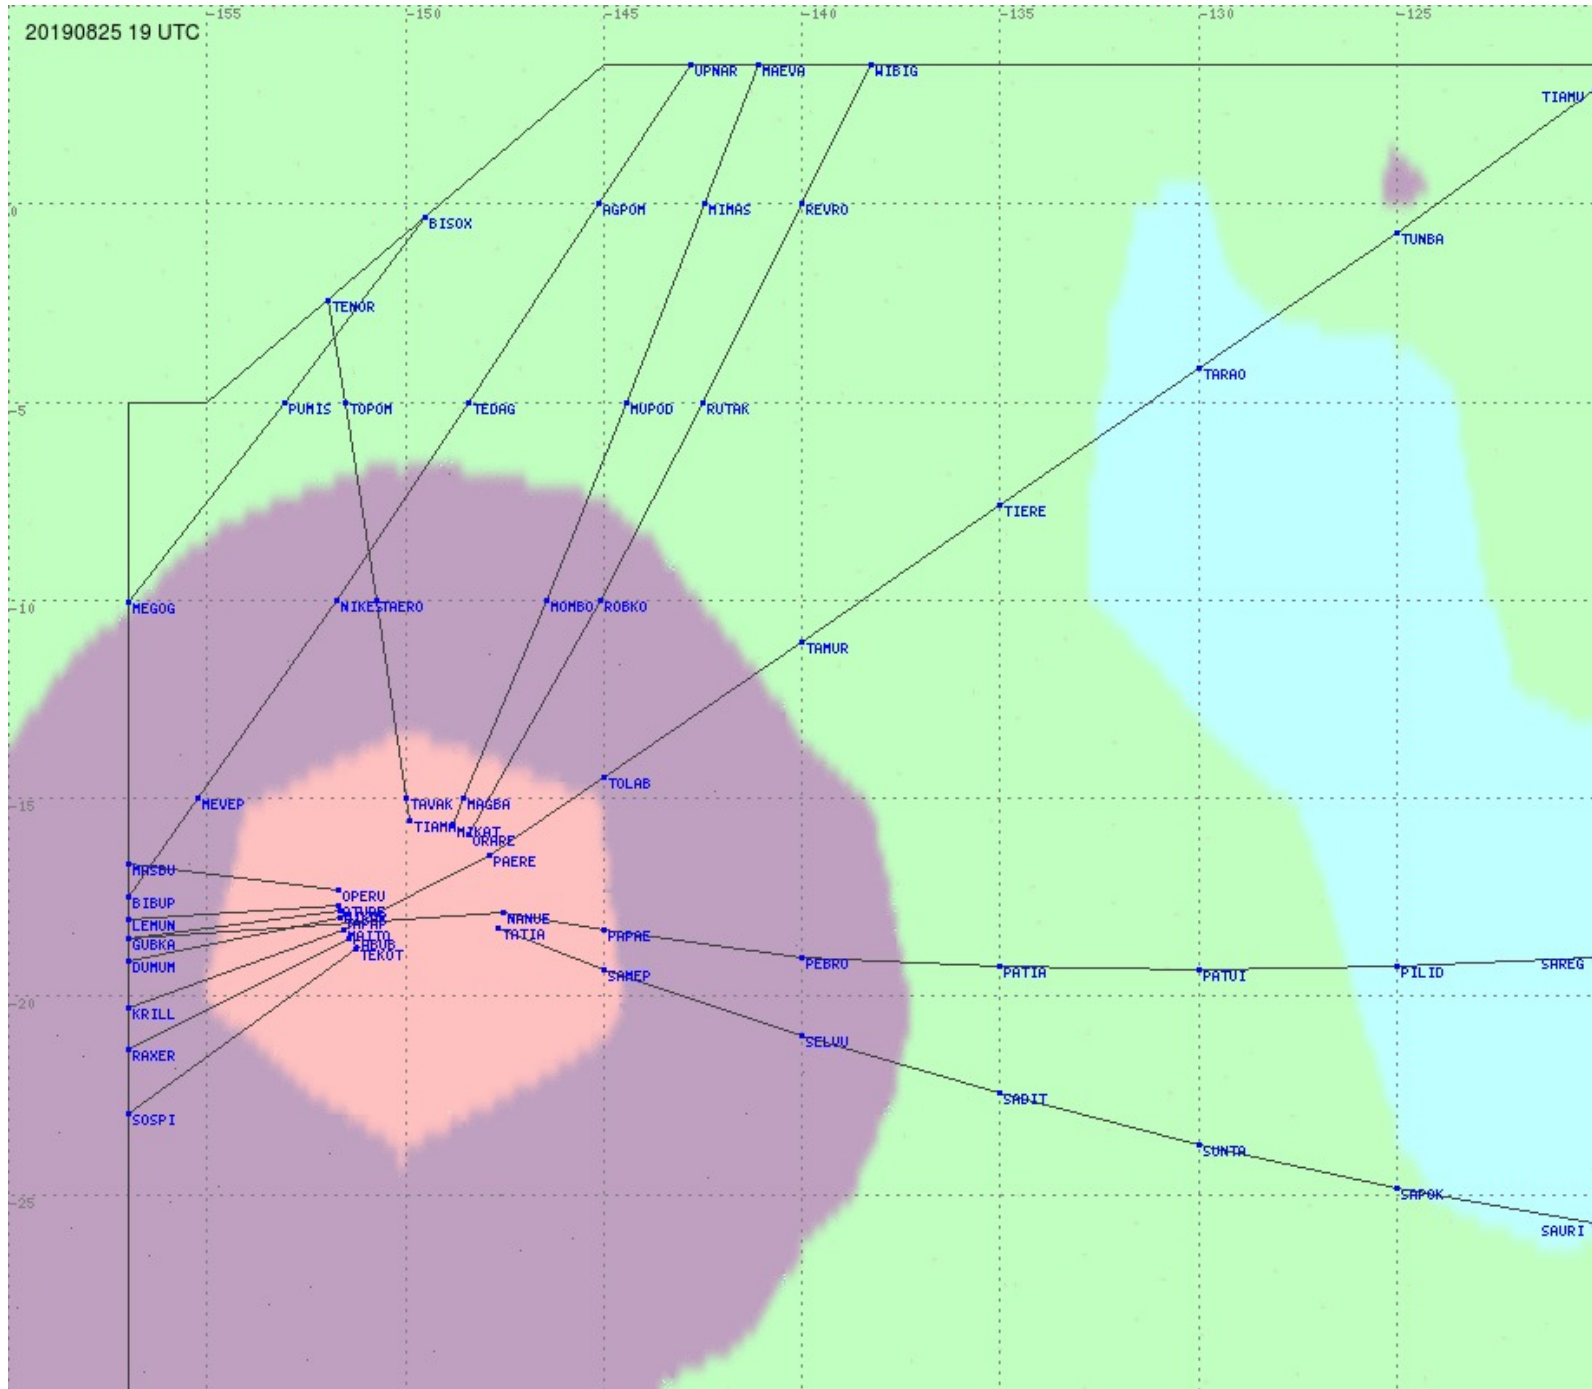

Tahiti FIR - HF Propag - 20190825

2.8 MHz 3.5 MHz 5.6 MHz 8.9 MHz 13.3 MHz 17.9 MHz None