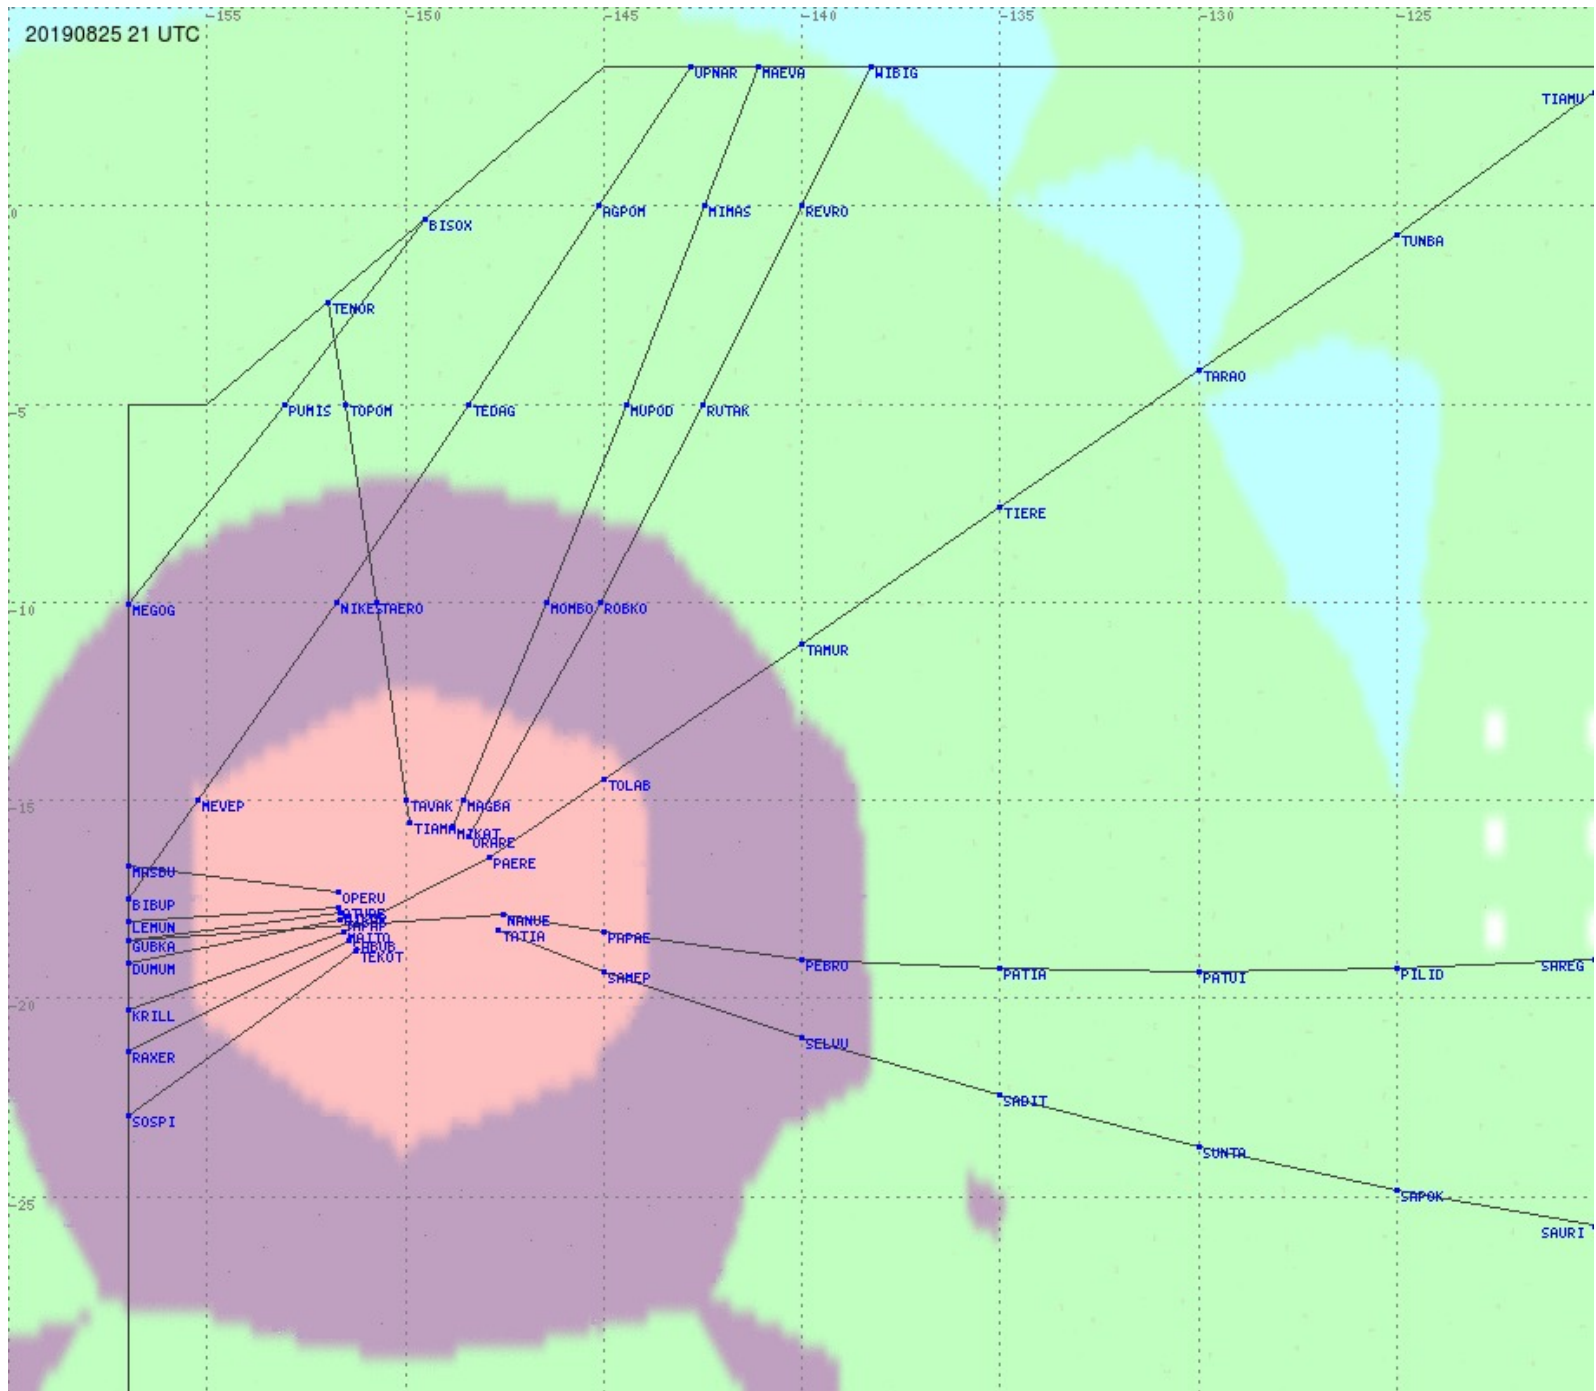

Tahiti FIR - HF Propag - 20190825

2.8 MHz
3.5 MHz
5.6 MHz
8.9 MHz
13.3 MHz
17.9 MHz
None