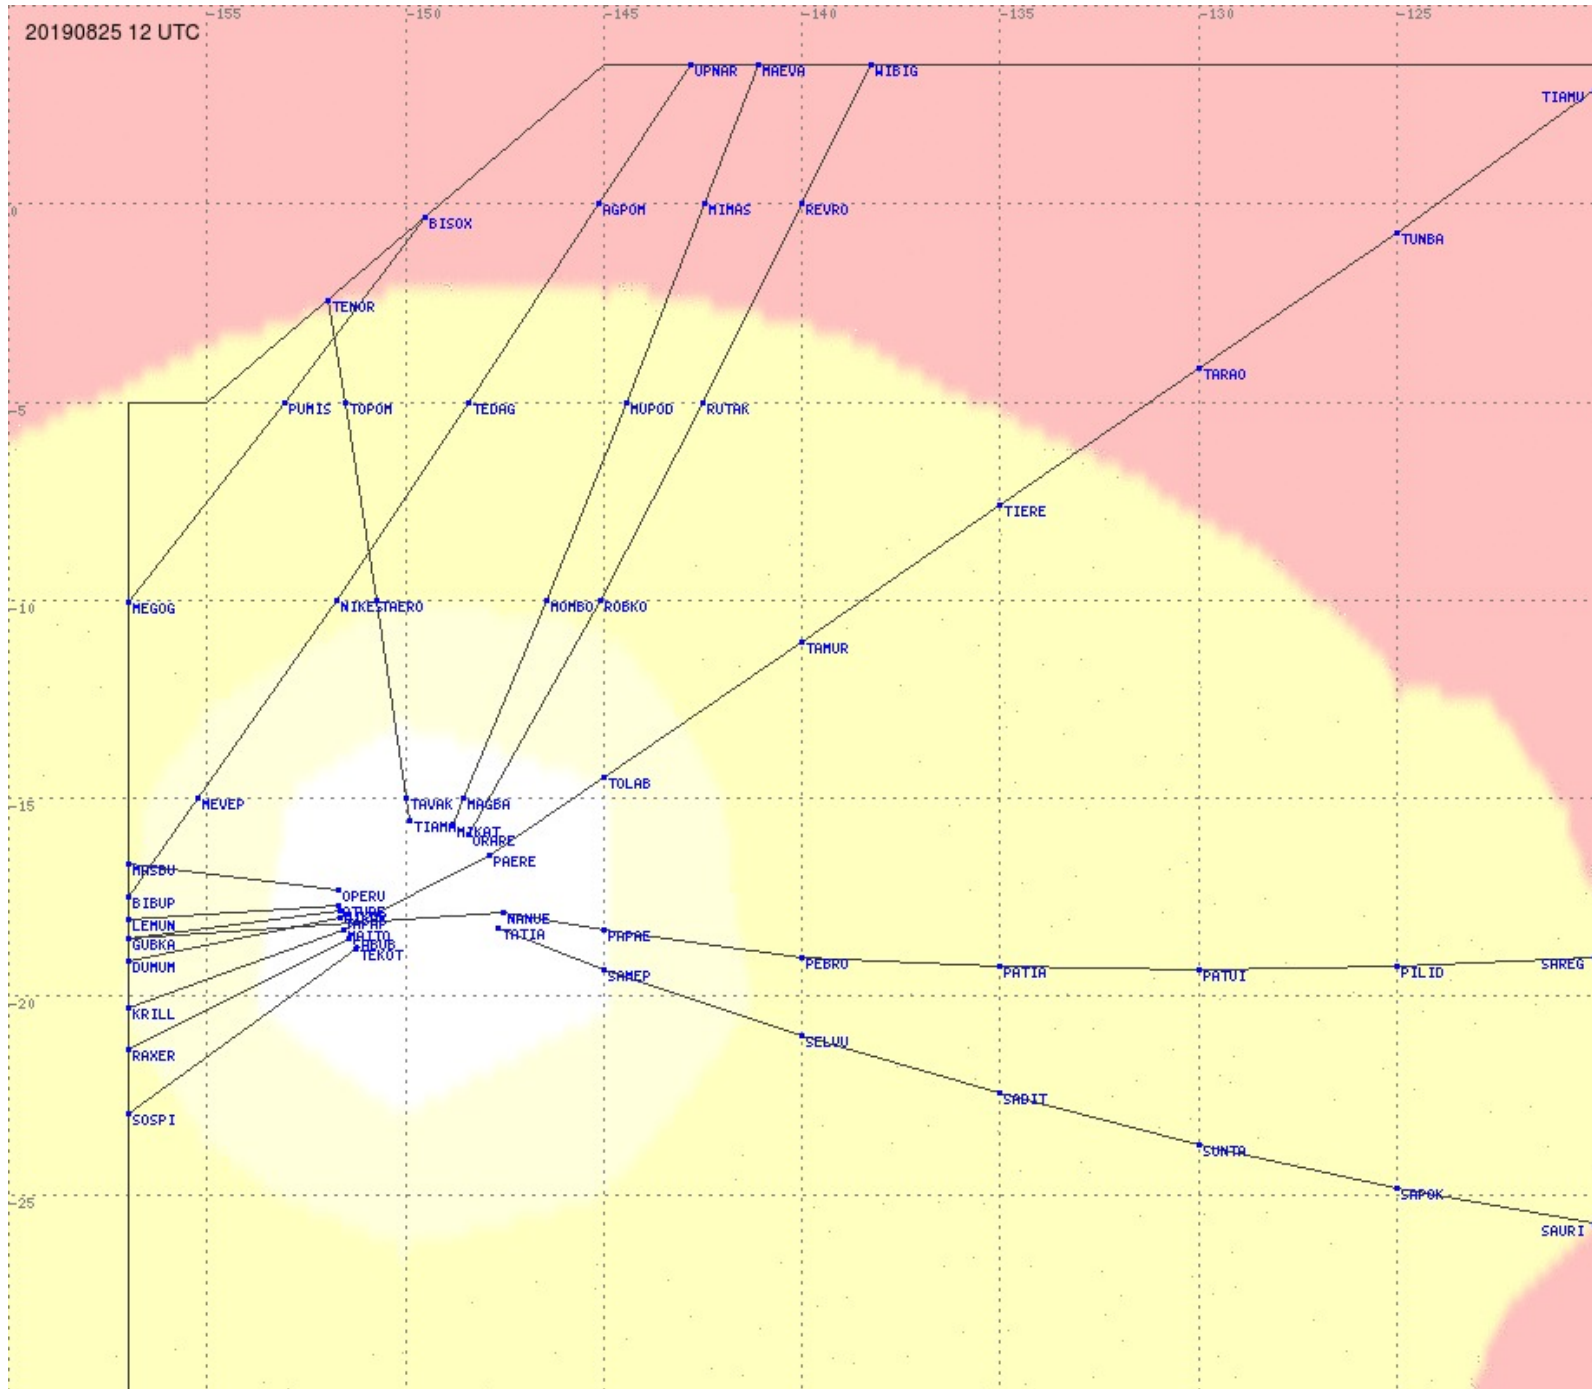

Tahiti FIR - HF Propag - 20190825

2.8 MHz
3.5 MHz
5.6 MHz
8.9 MHz
13.3 MHz
17.9 MHz
None