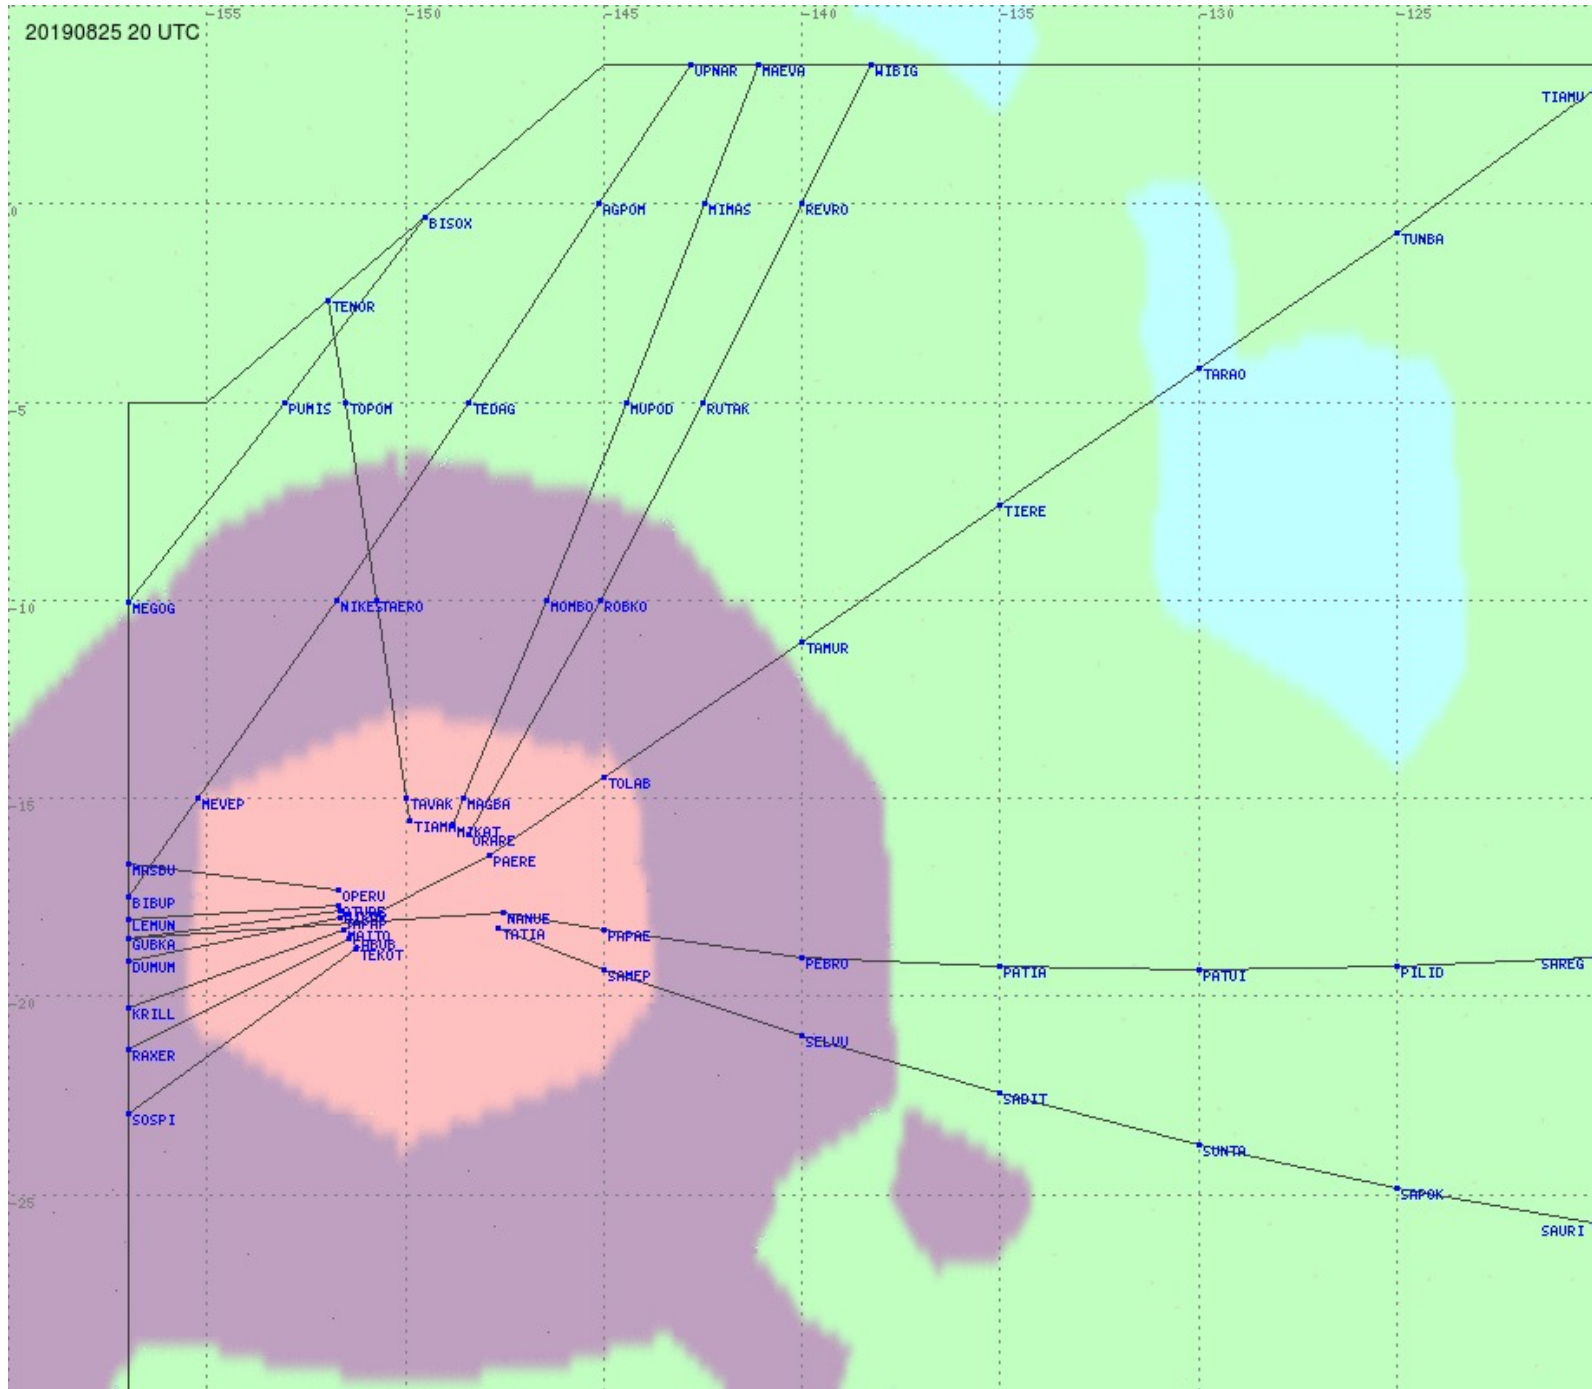

Tahiti FIR - HF Propag - 20190825

2.8 MHz 3.5 MHz 5.6 MHz 8.9 MHz 13.3 MHz 17.9 MHz None