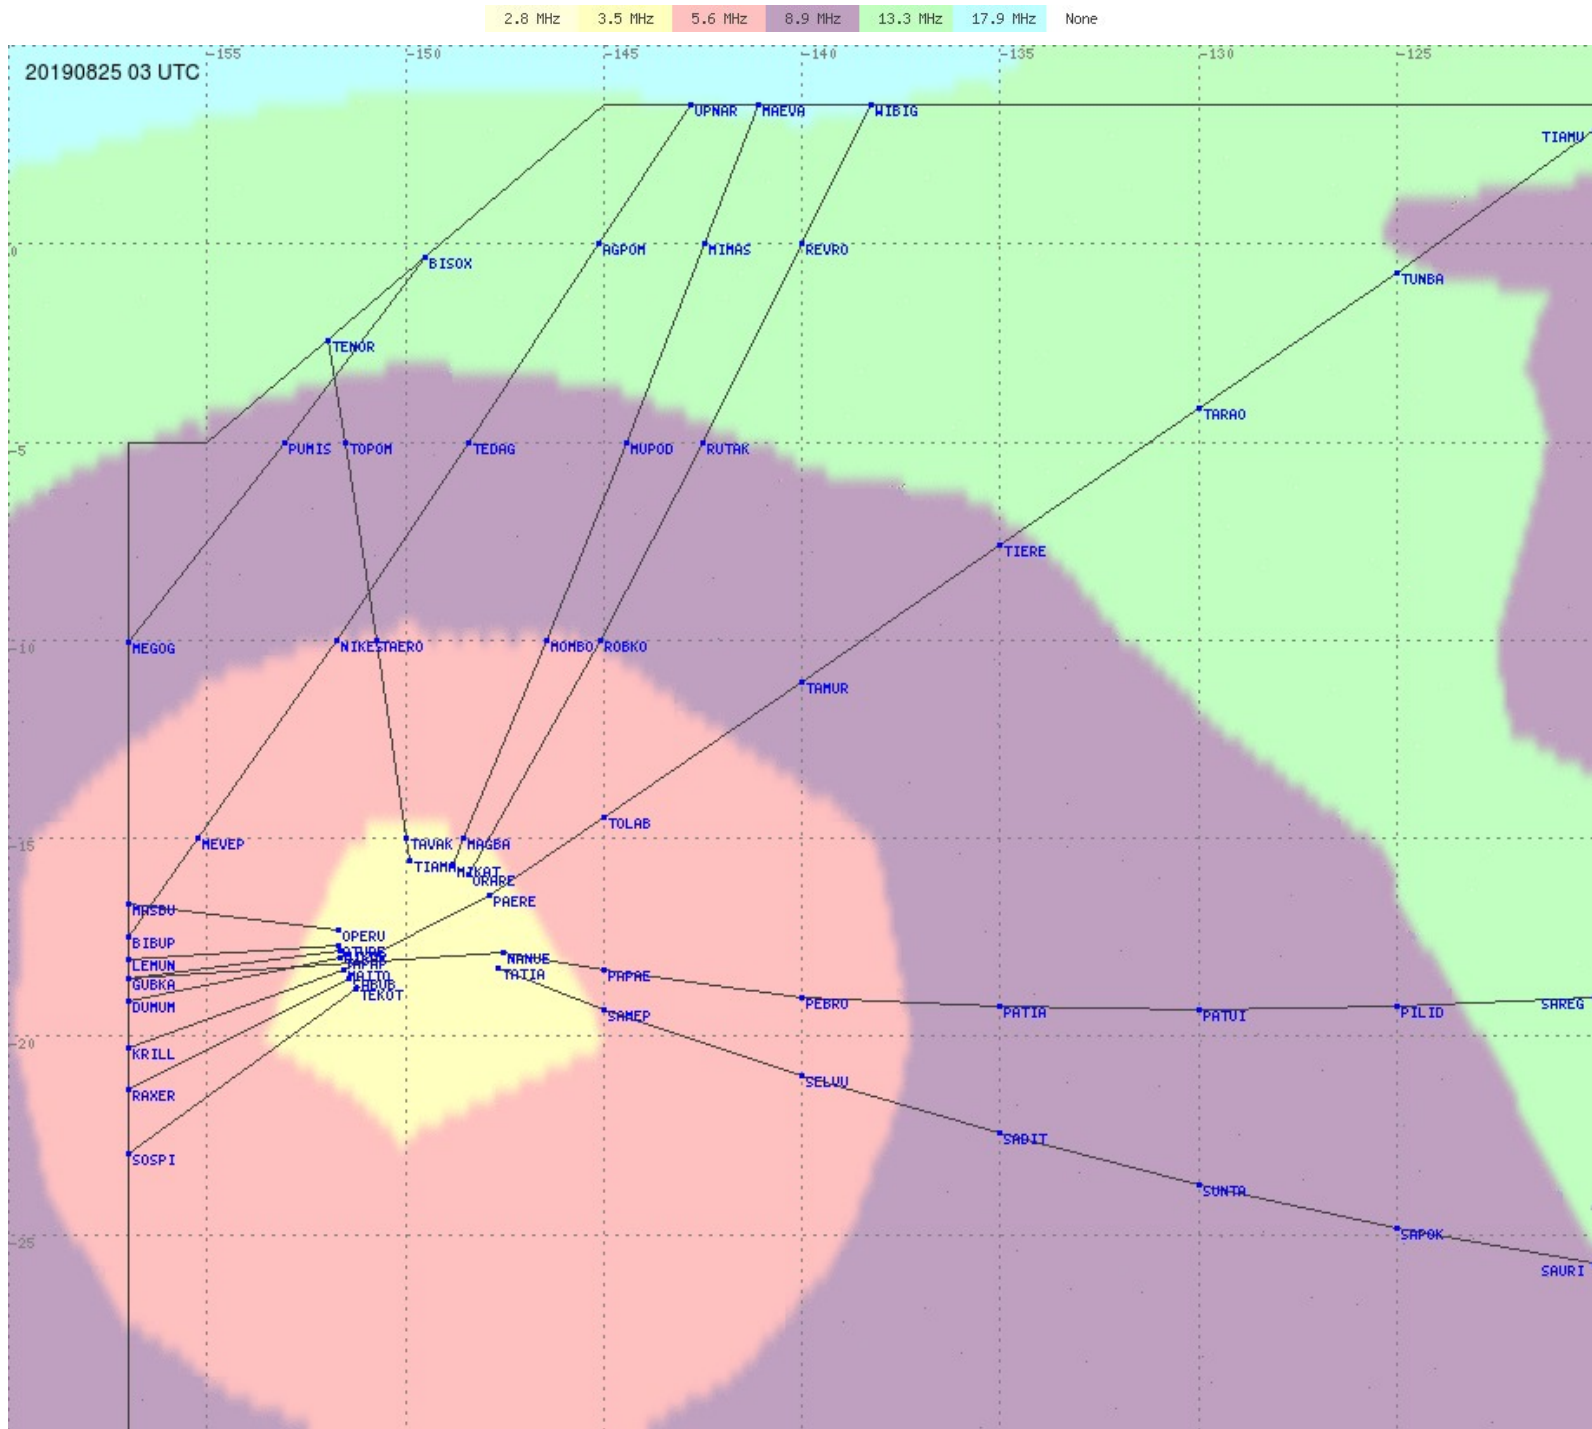

Tahiti FIR - HF Propag - 20190825