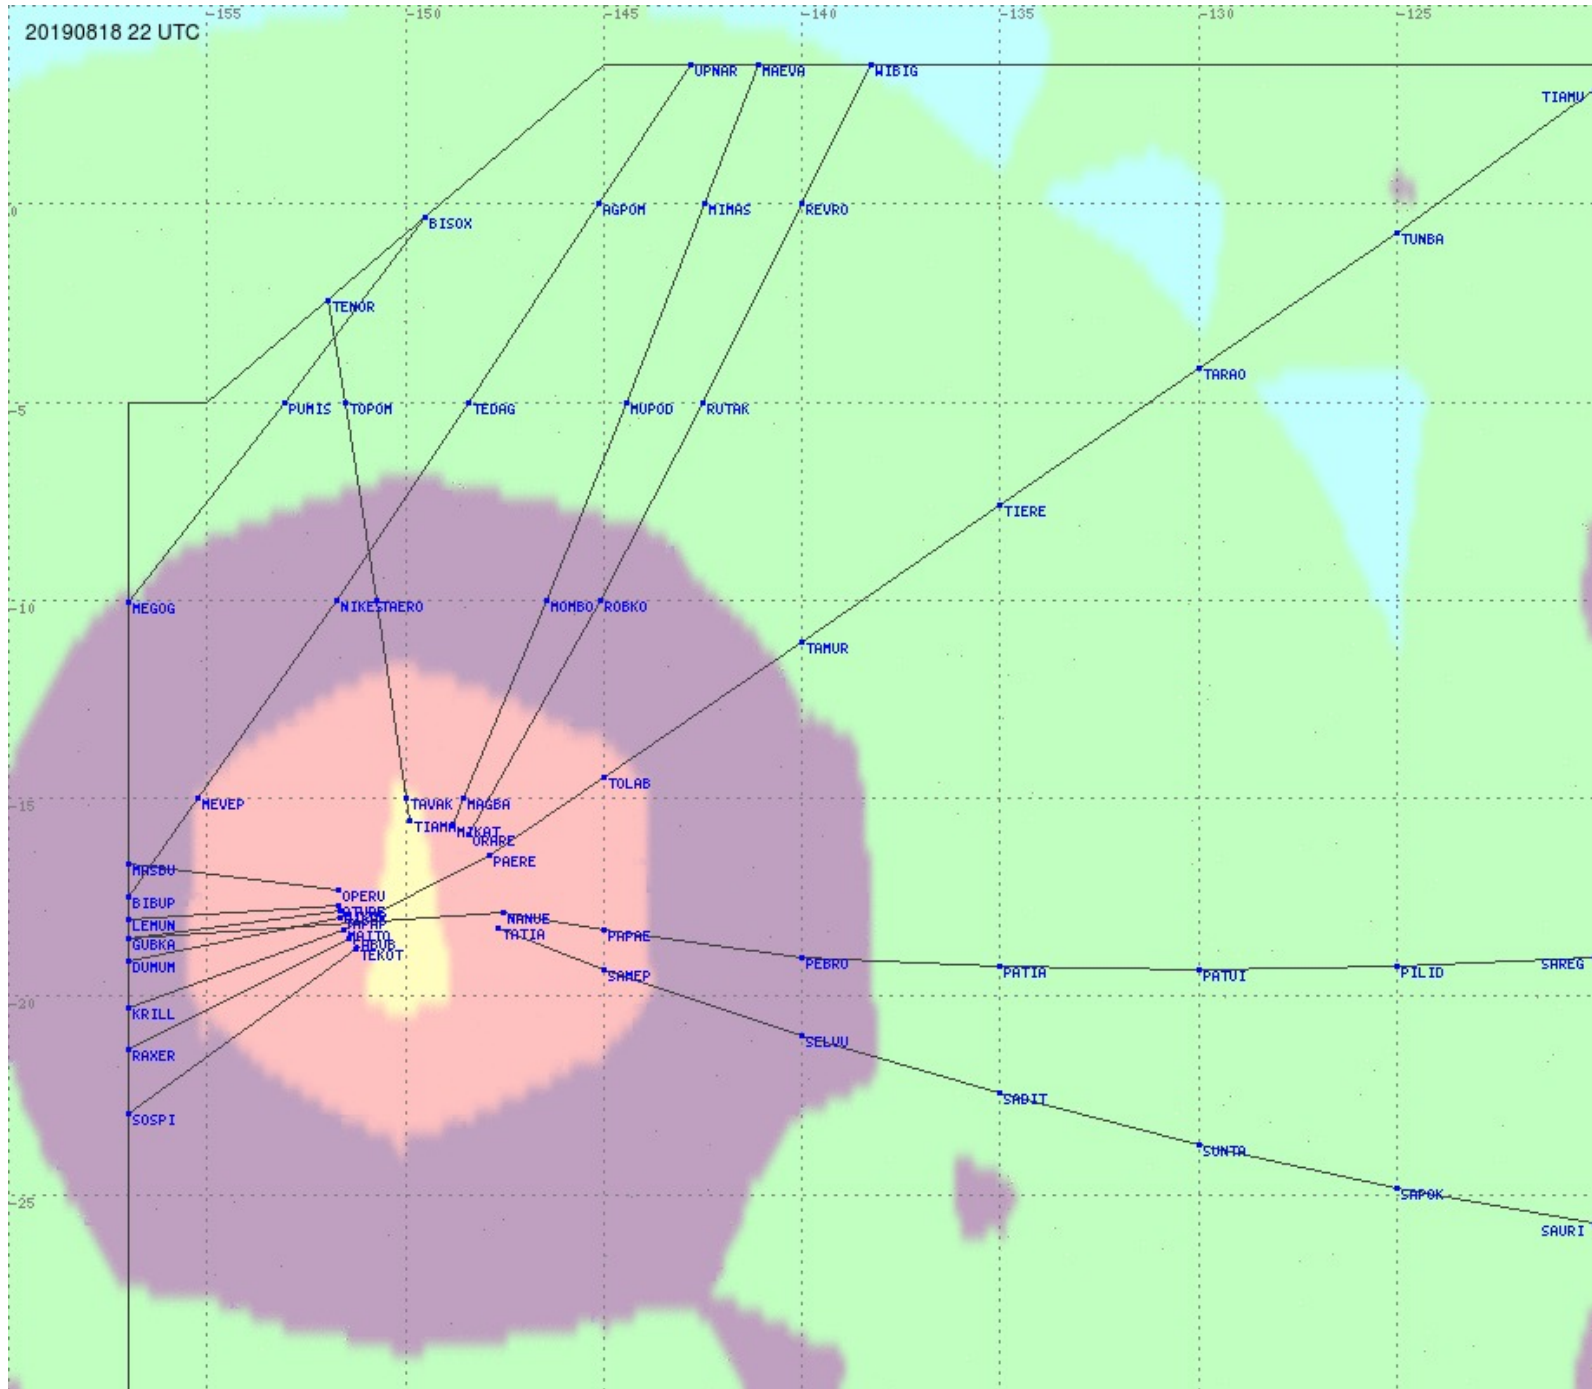

Tahiti FIR - HF Propag - 20190818

2.8 MHz 3.5 MHz 5.6 MHz 8.9 MHz 13.3 MHz 17.9 MHz None