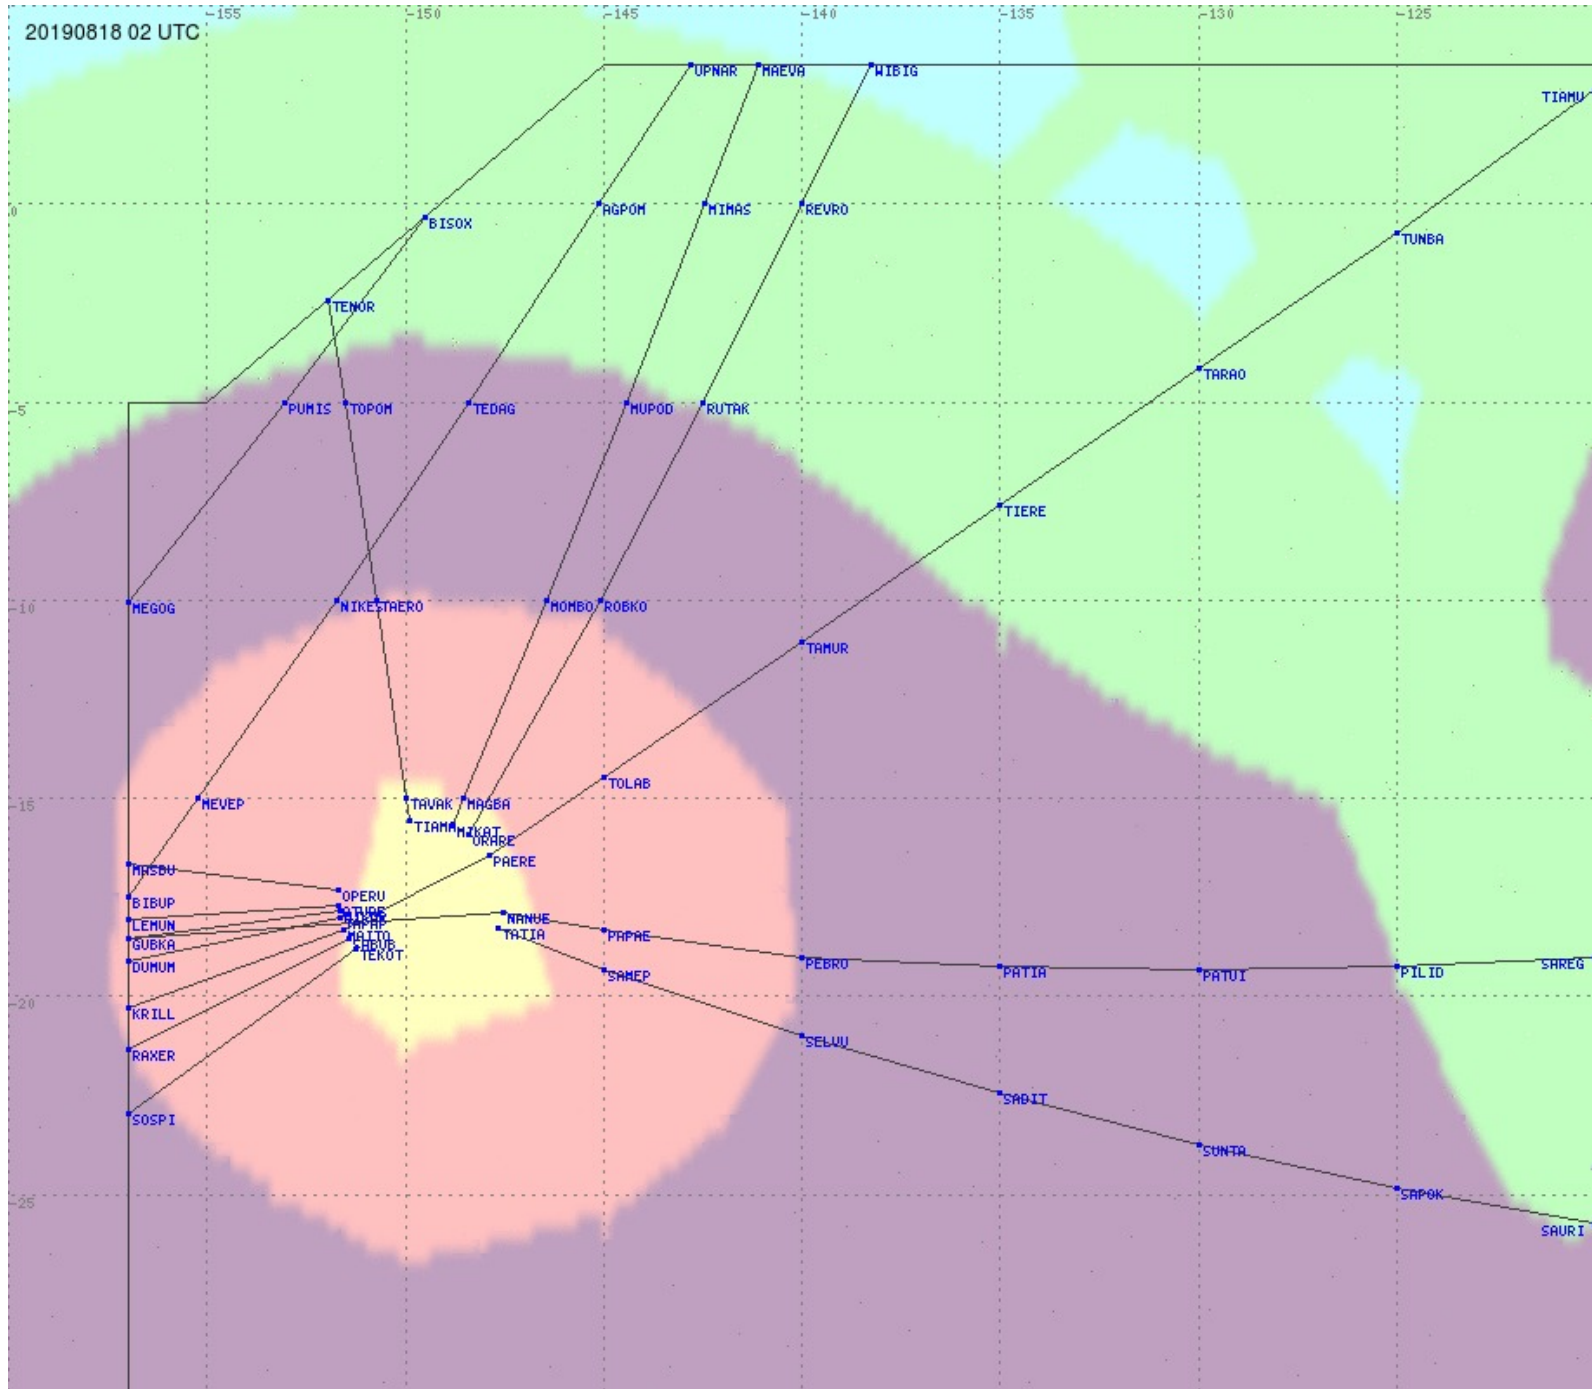

Tahiti FIR - HF Propag - 20190818

2.8 MHz
3.5 MHz
5.6 MHz
8.9 MHz
13.3 MHz
17.9 MHz
None