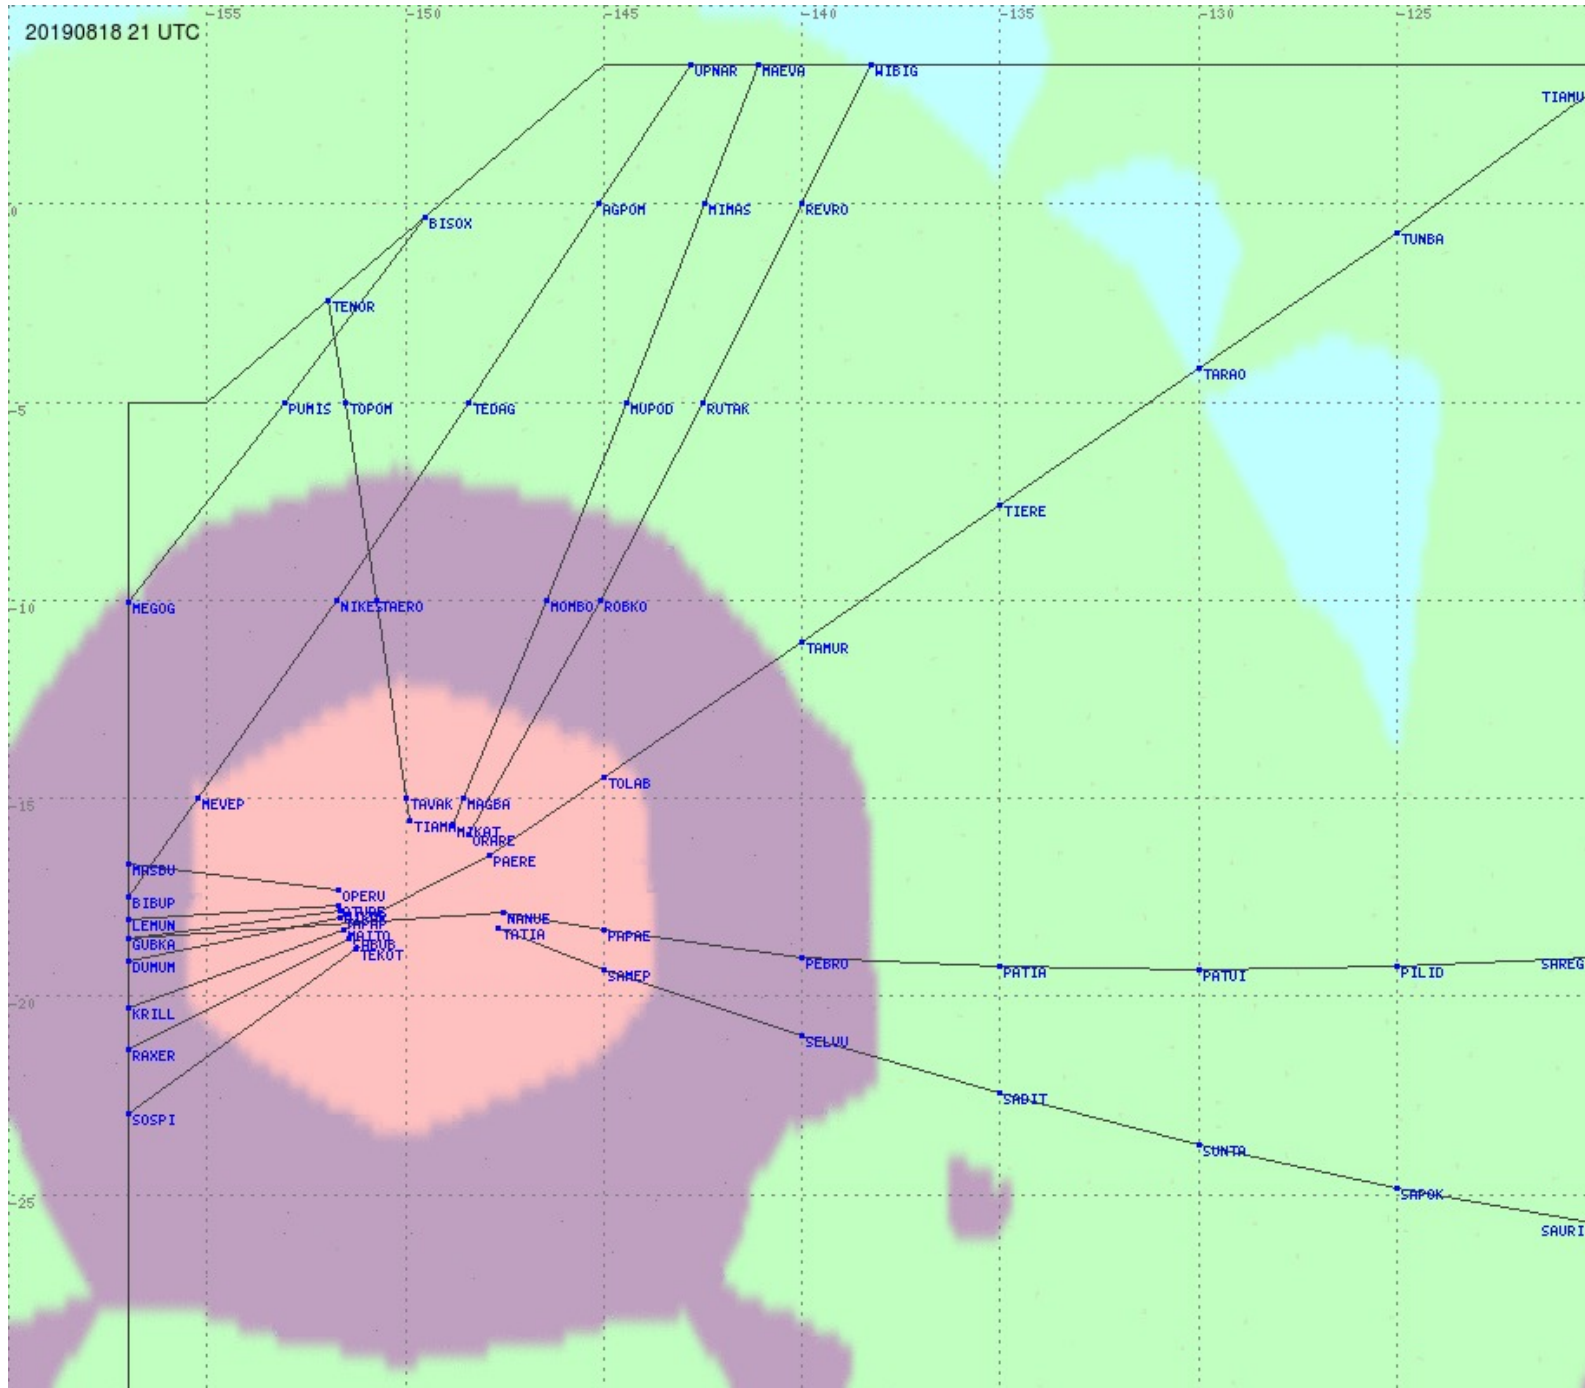

Tahiti FIR - HF Propag - 20190818

2.8 MHz 3.5 MHz 5.6 MHz 8.9 MHz 13.3 MHz 17.9 MHz None