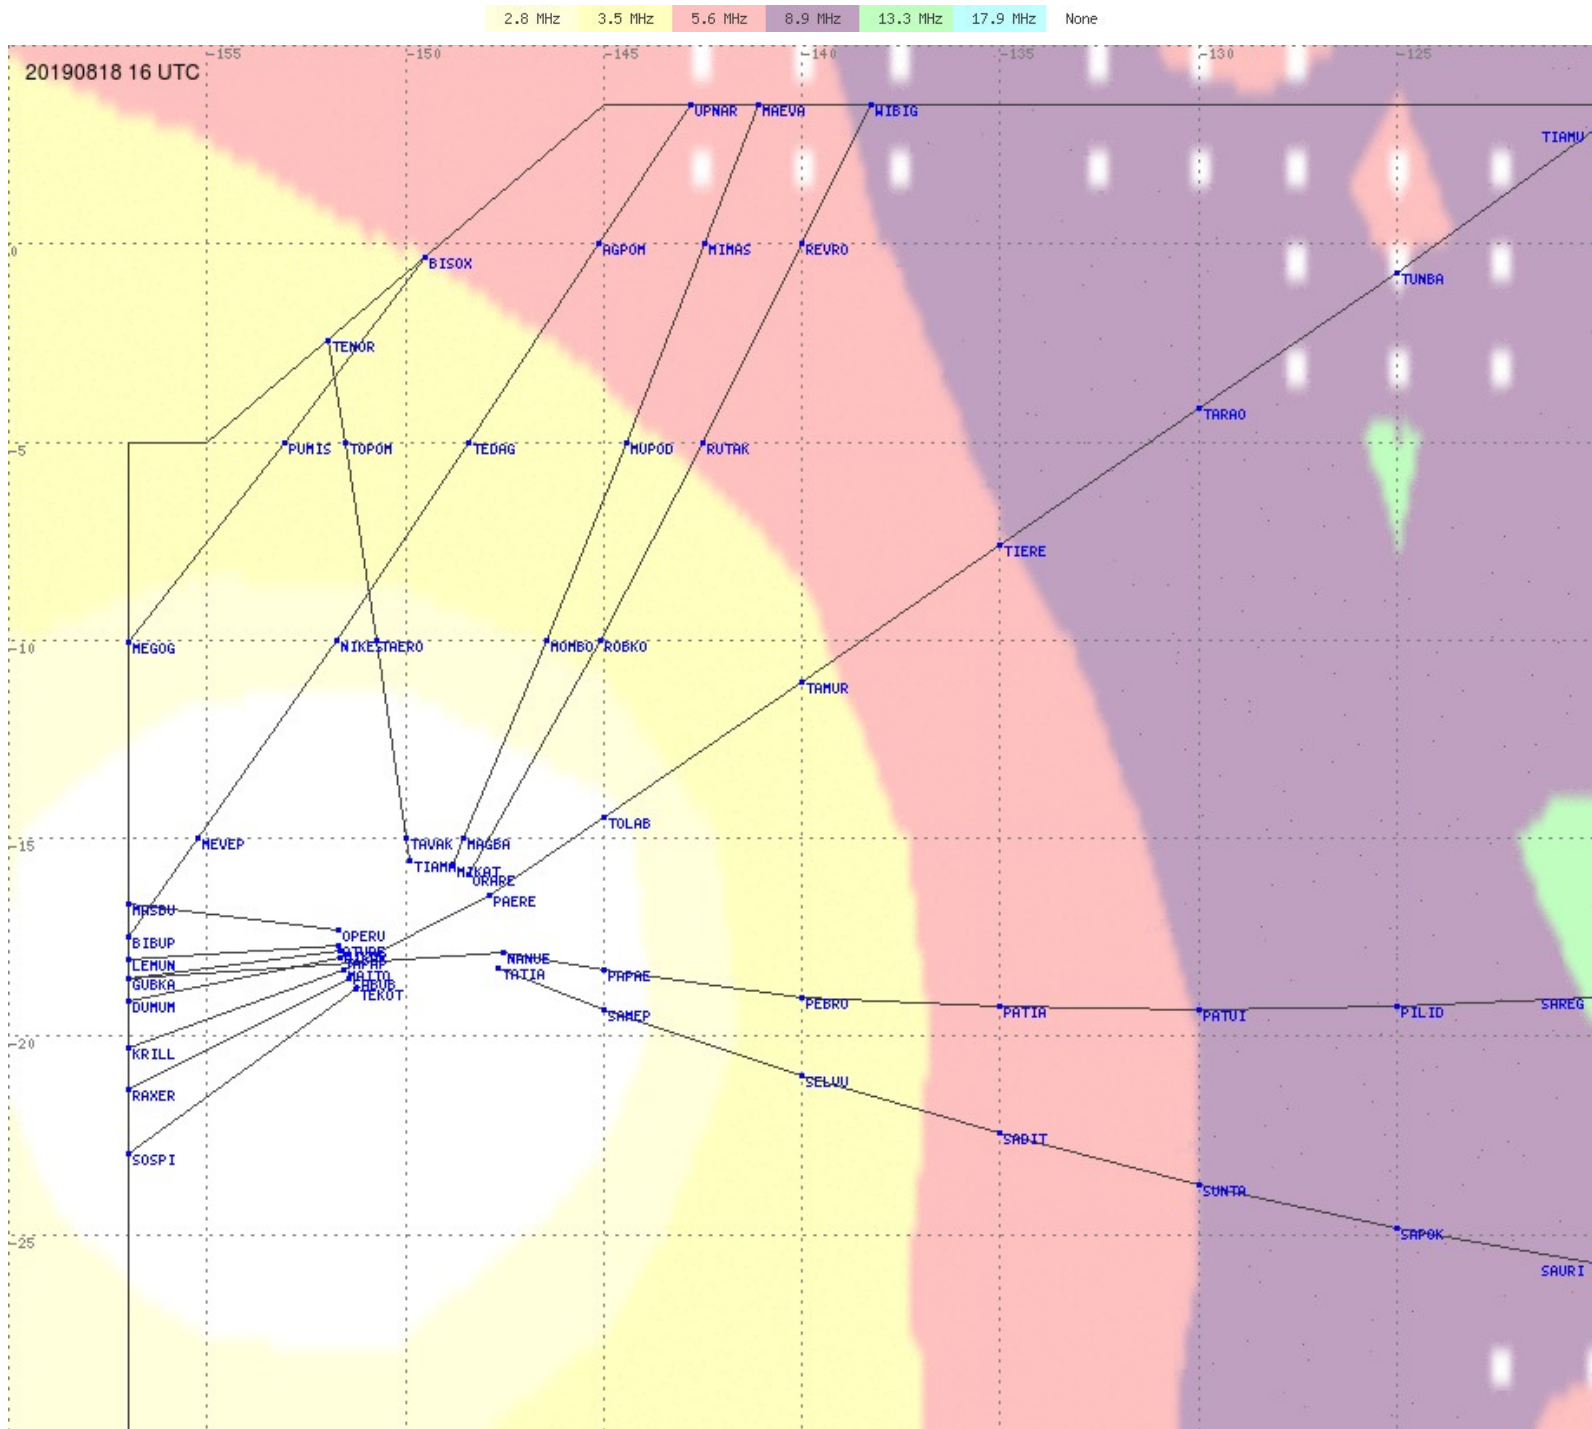

Tahiti FIR - HF Propag - 20190818