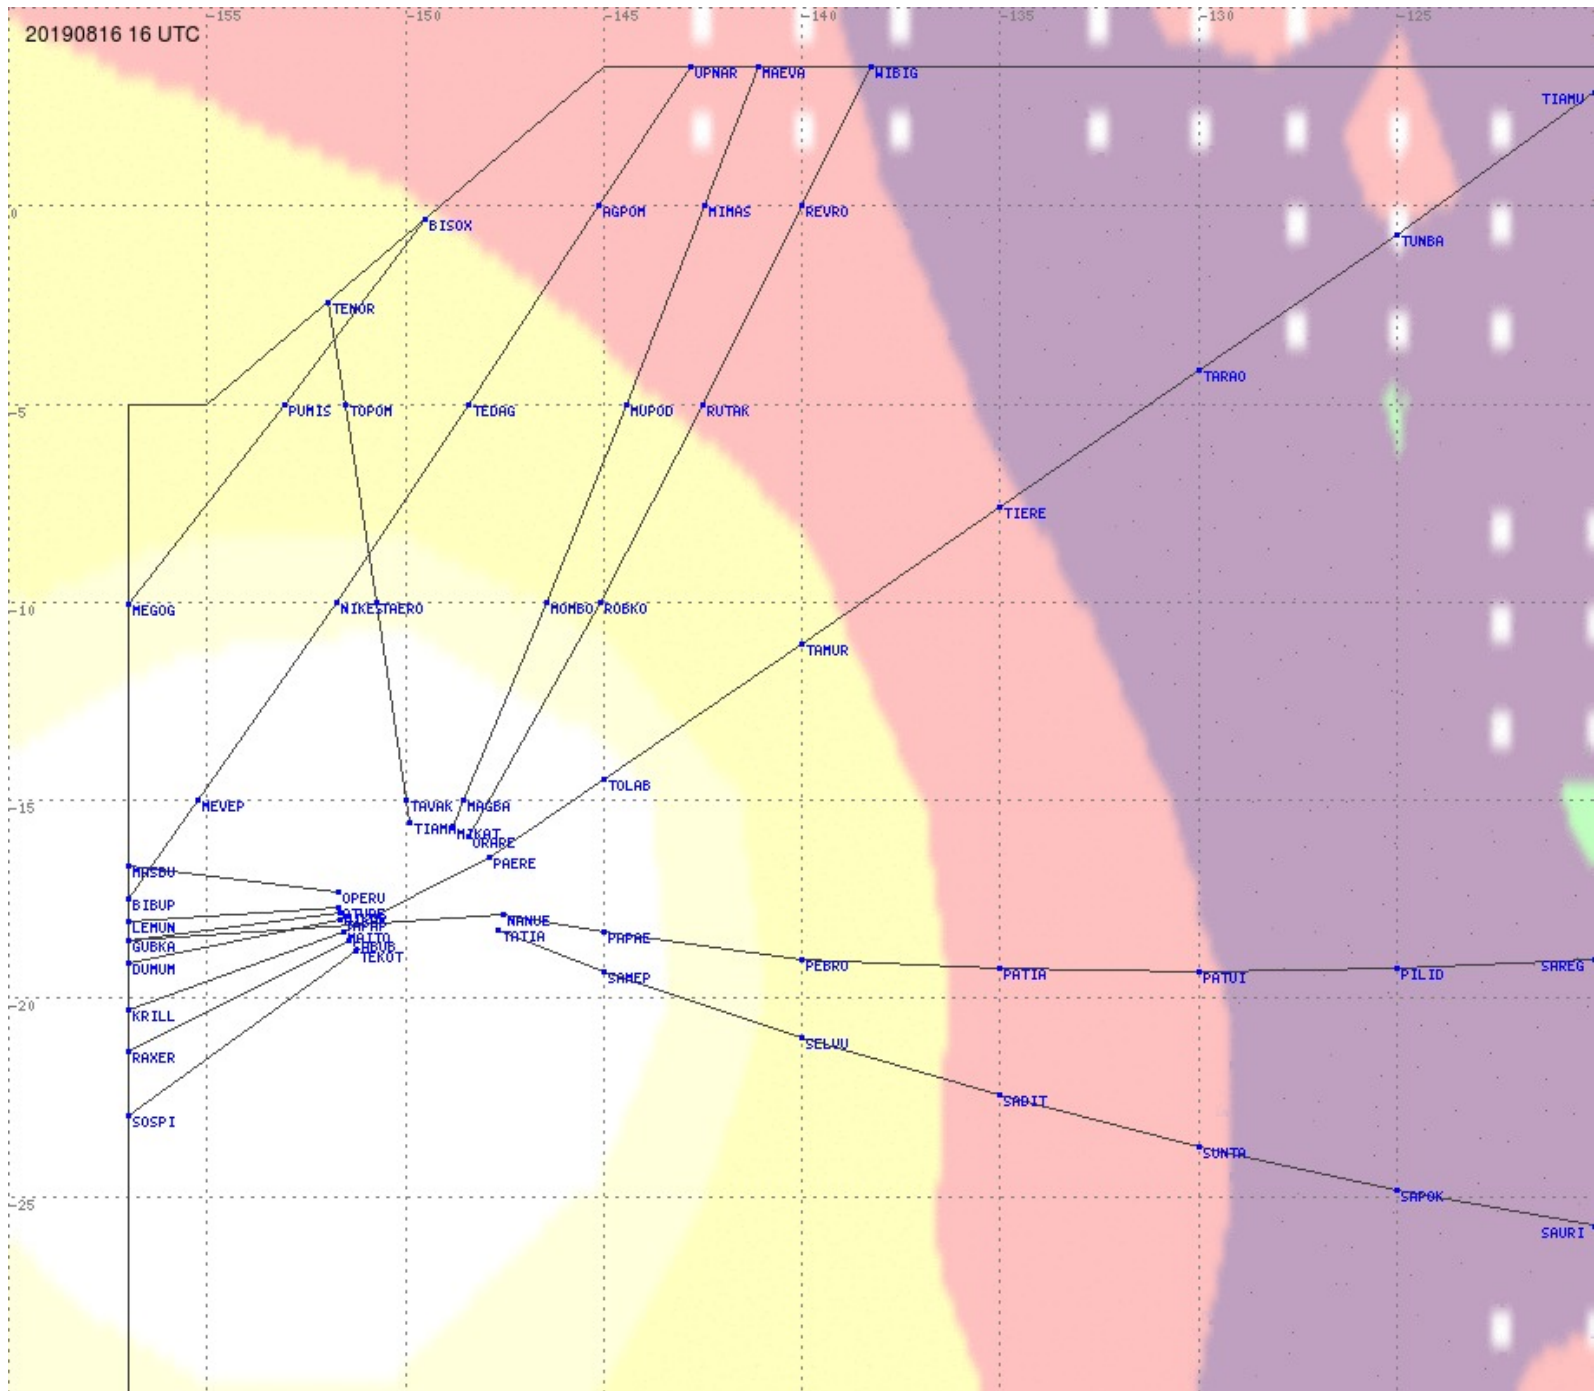

Tahiti FIR - HF Propag - 20190816

2.8 MHz   3.5 MHz   5.6 MHz   8.9 MHz   13.3 MHz   17.9 MHz   None