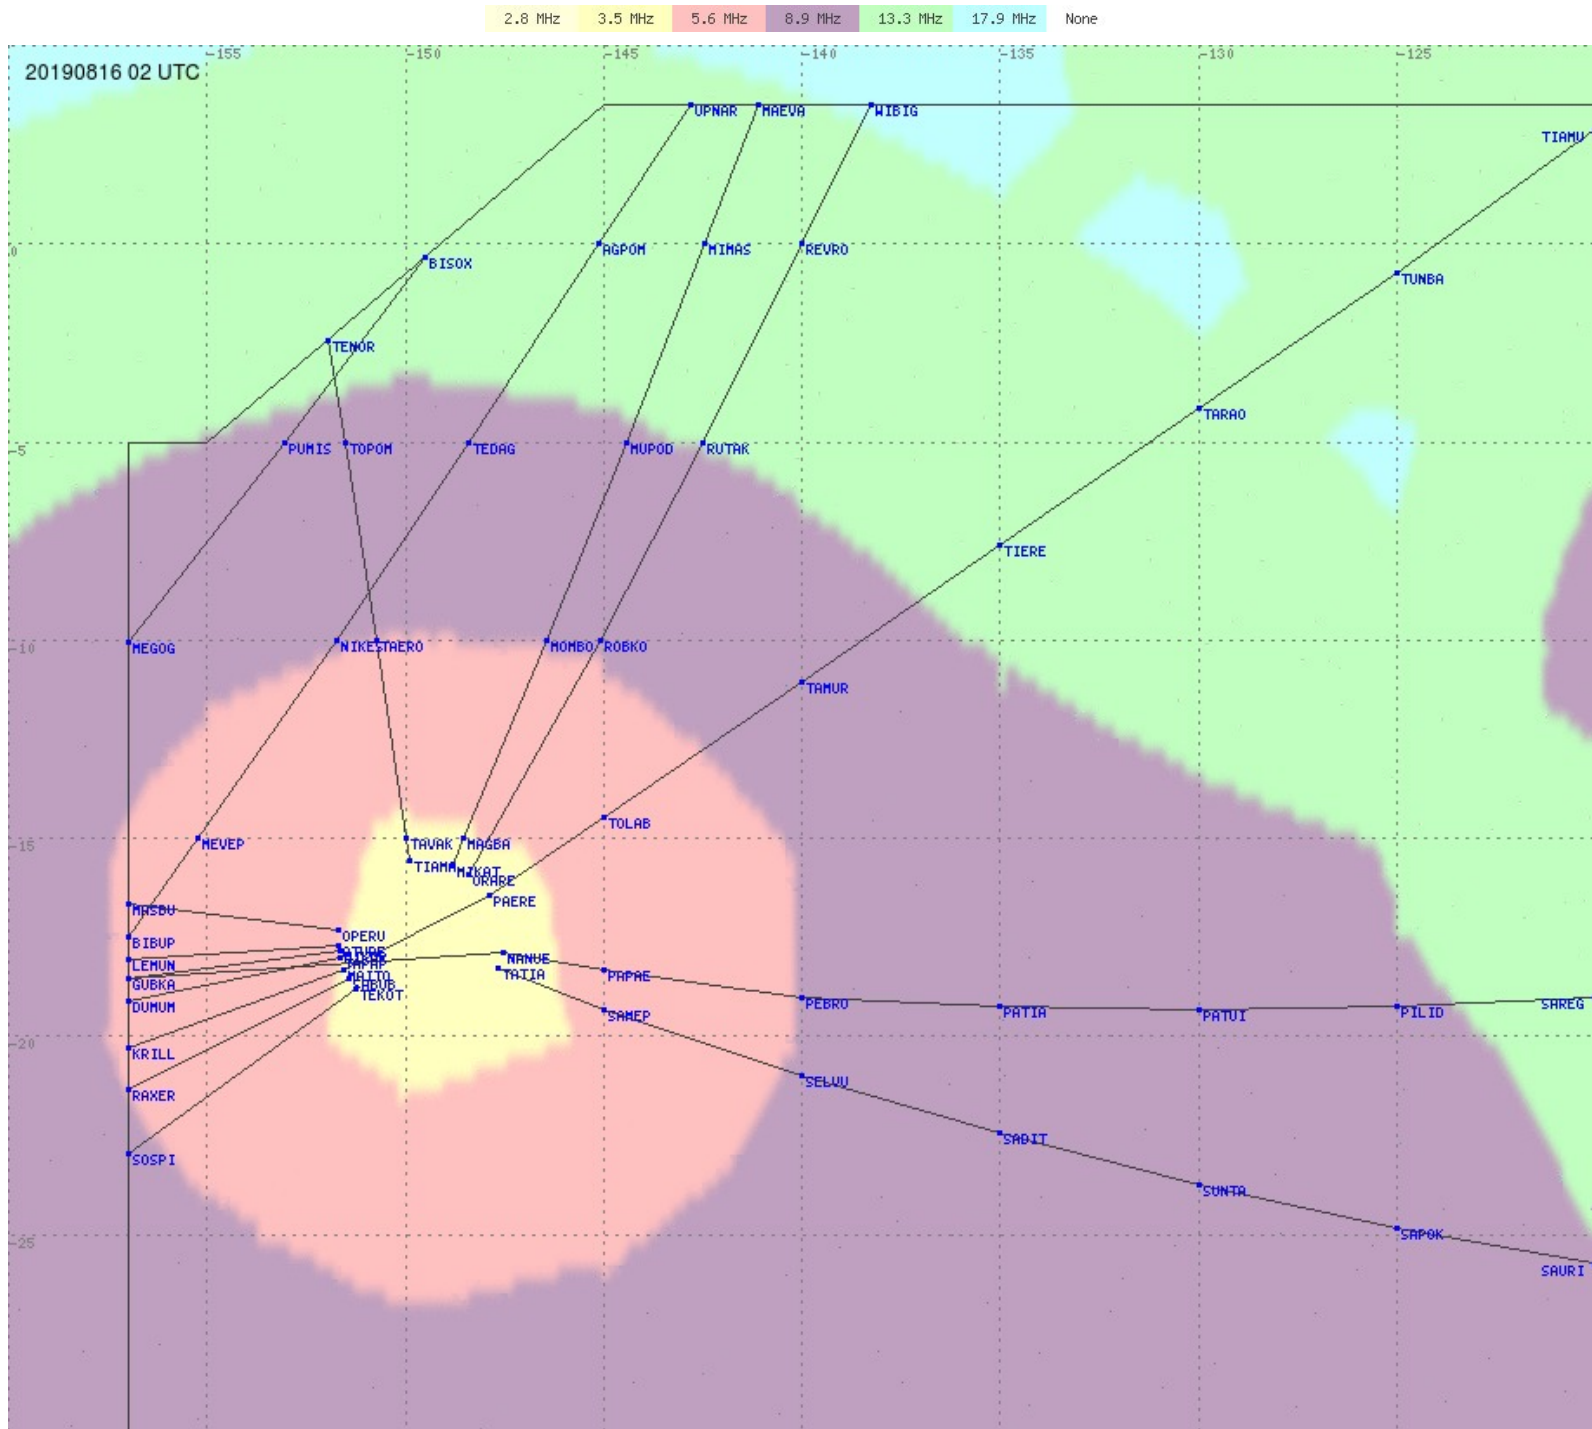

Tahiti FIR - HF Propag - 20190816