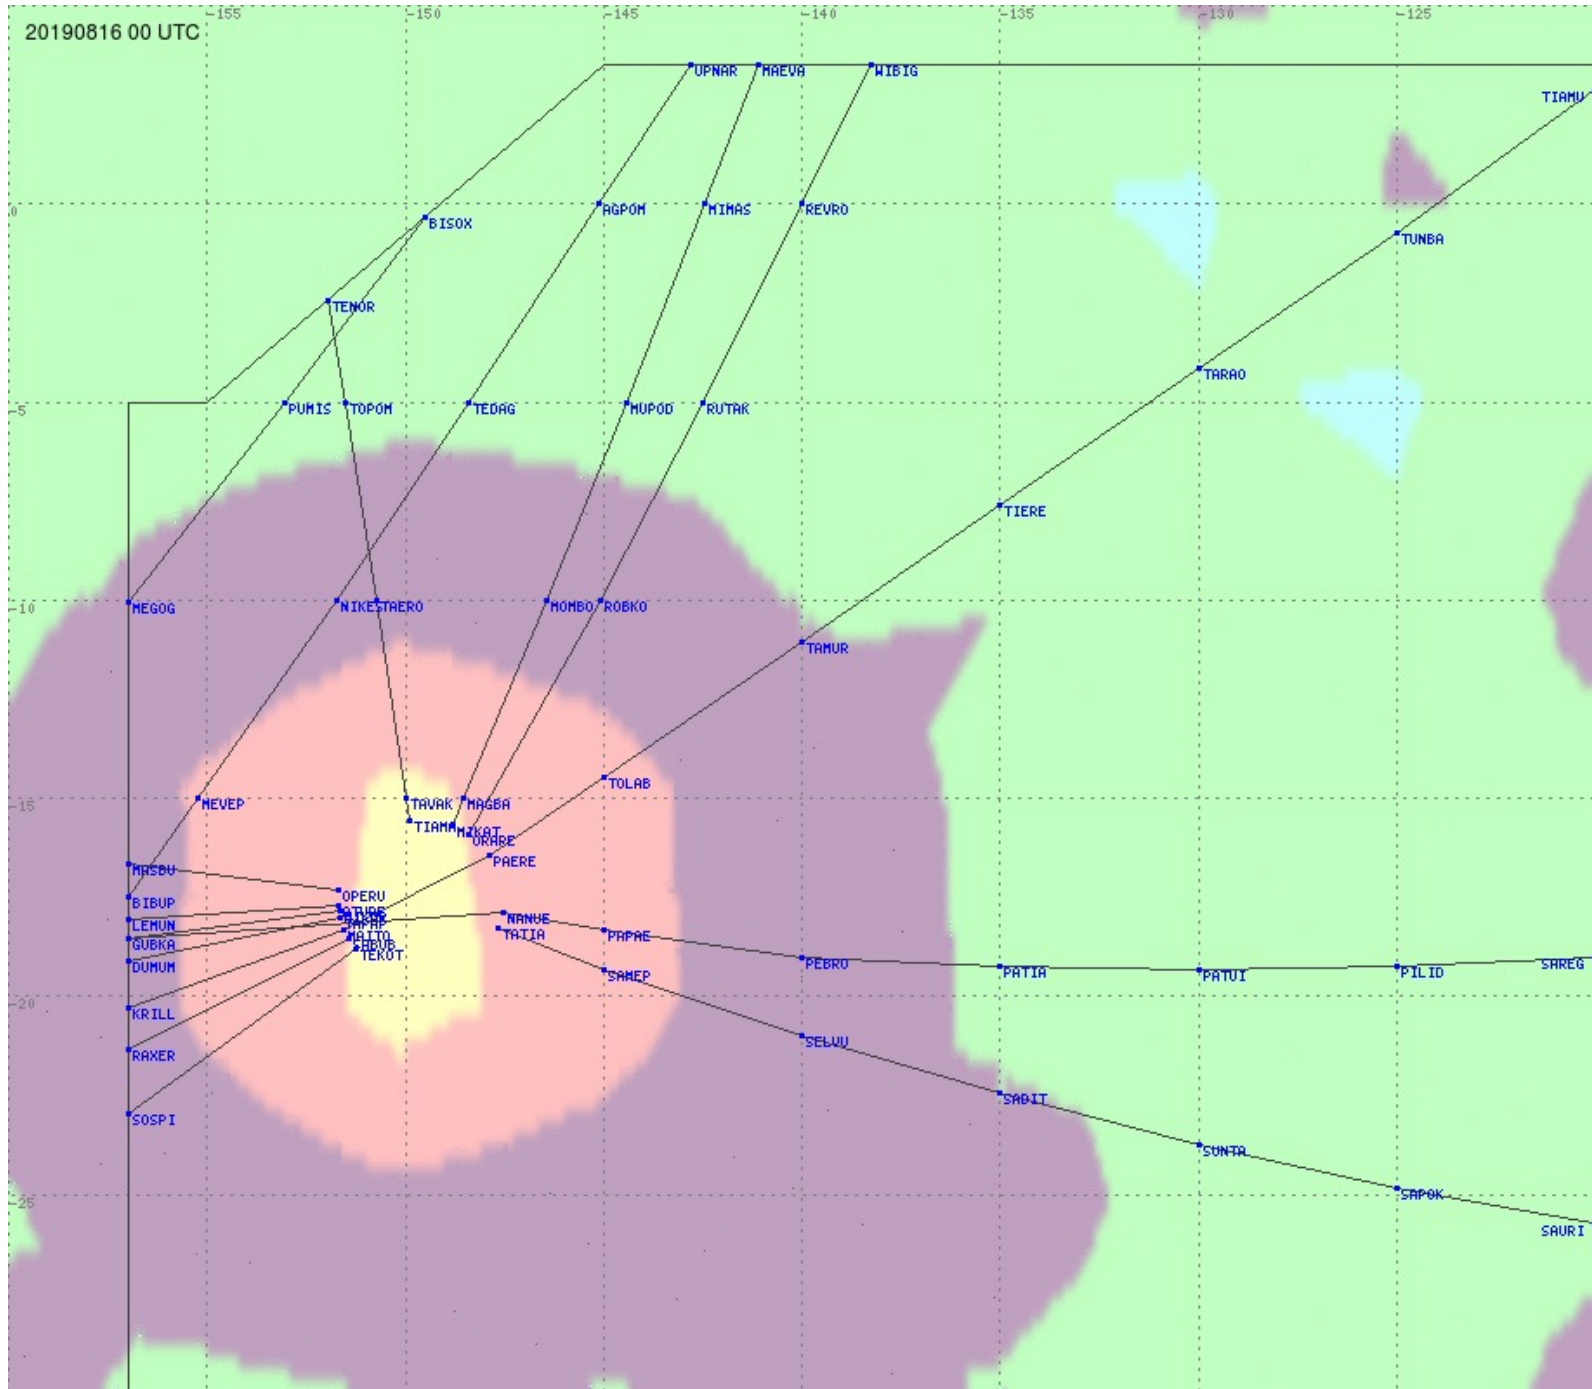

# Tahiti FIR - HF Propag - 20190816

2.8 MHz
3.5 MHz
5.6 MHz
8.9 MHz
13.3 MHz
17.9 MHz
None