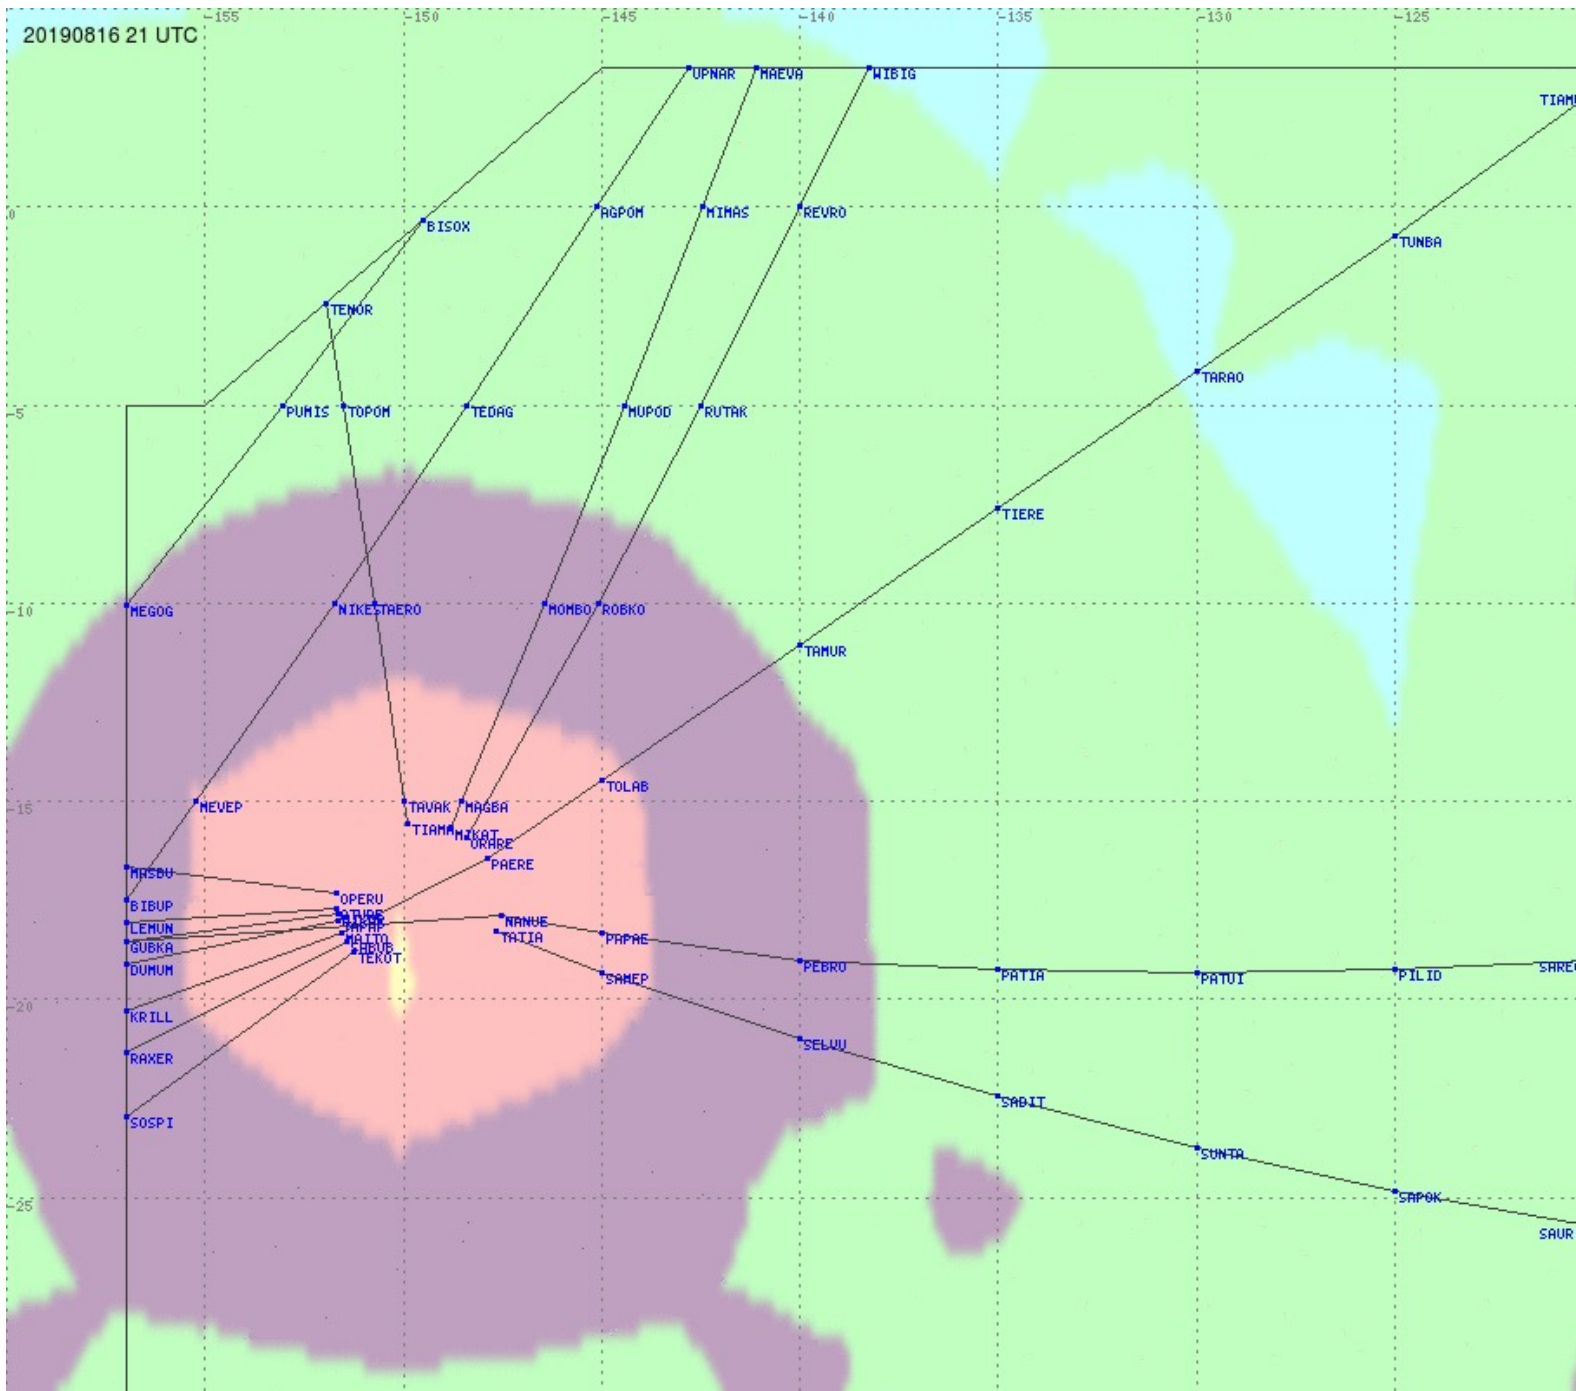

Tahiti FIR - HF Propag - 20190816

2.8 MHz 3.5 MHz 5.6 MHz 8.9 MHz 13.3 MHz 17.9 MHz None