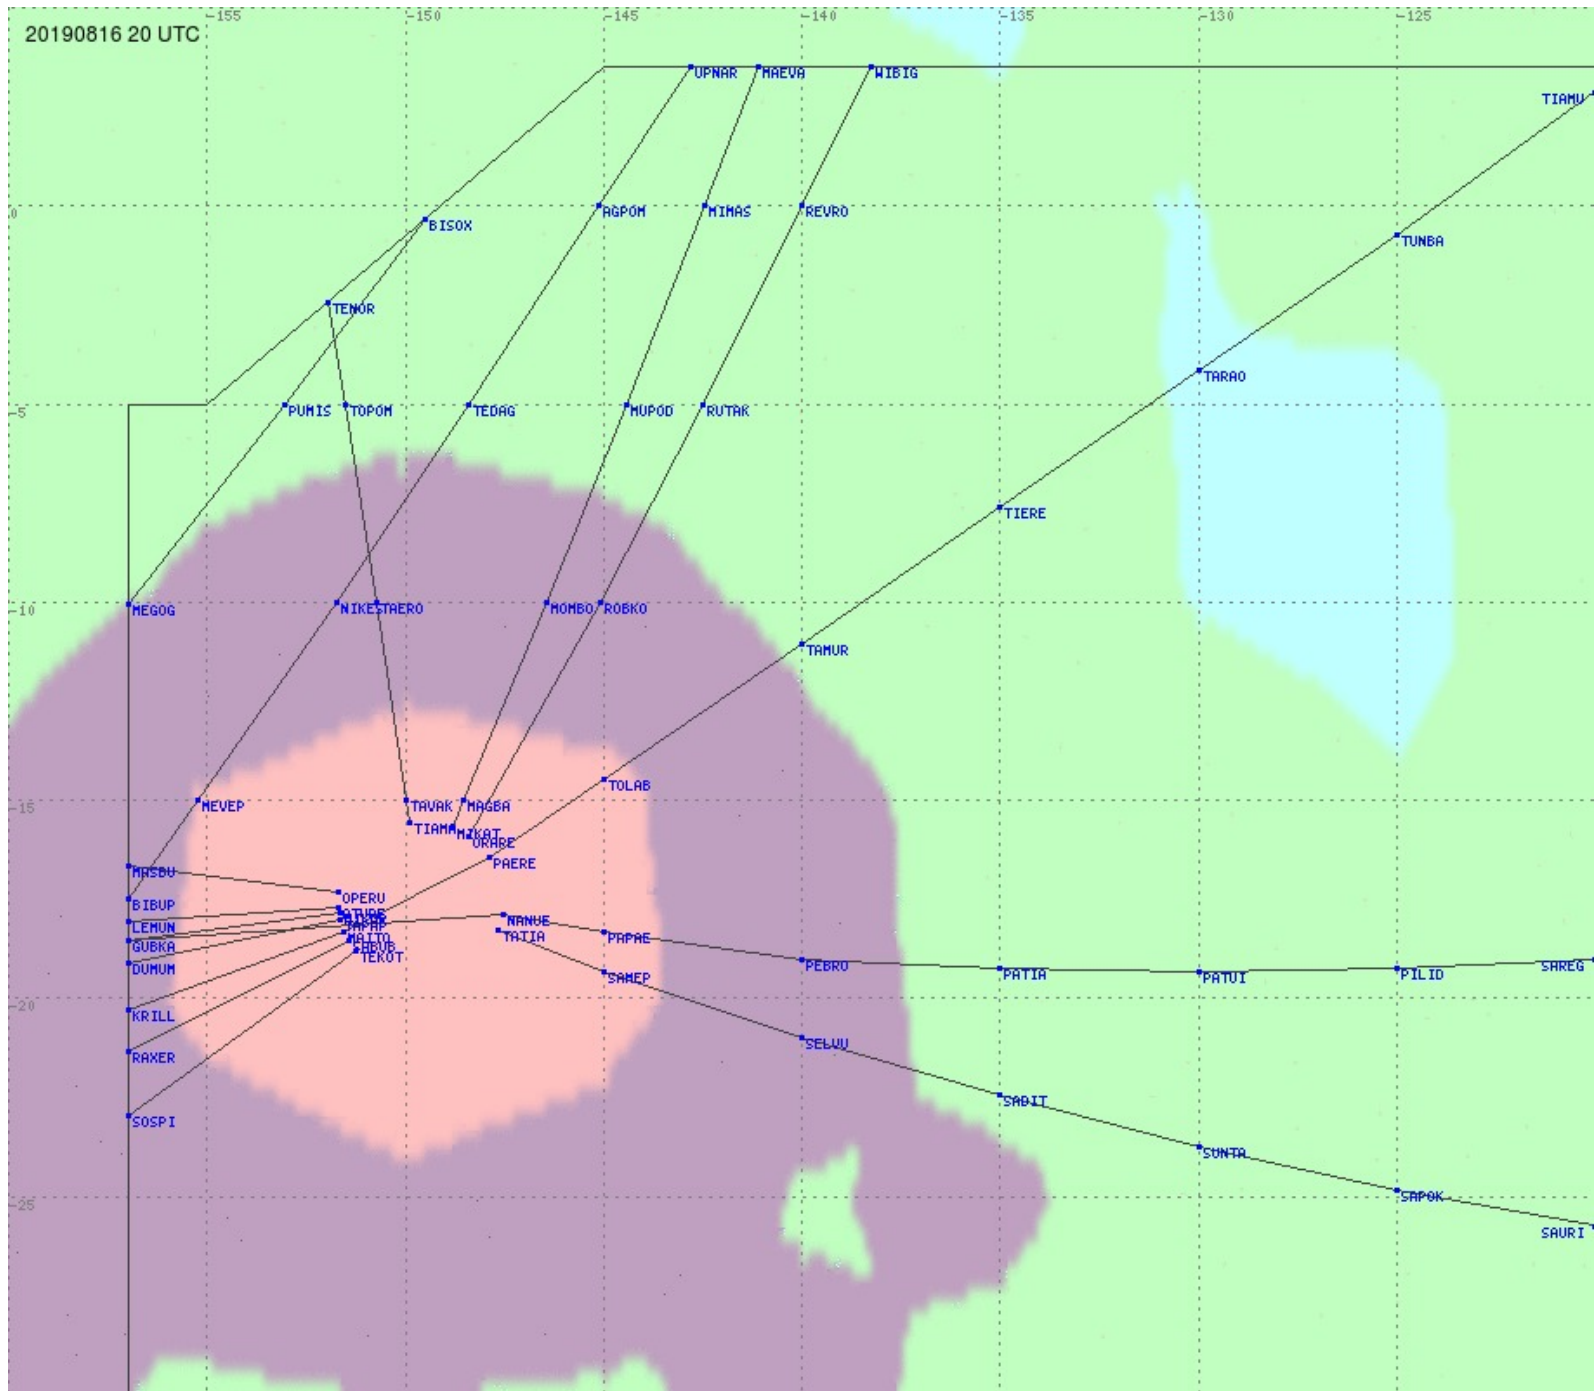

Tahiti FIR - HF Propag - 20190816

2.8 MHz 3.5 MHz 5.6 MHz 8.9 MHz 13.3 MHz 17.9 MHz None