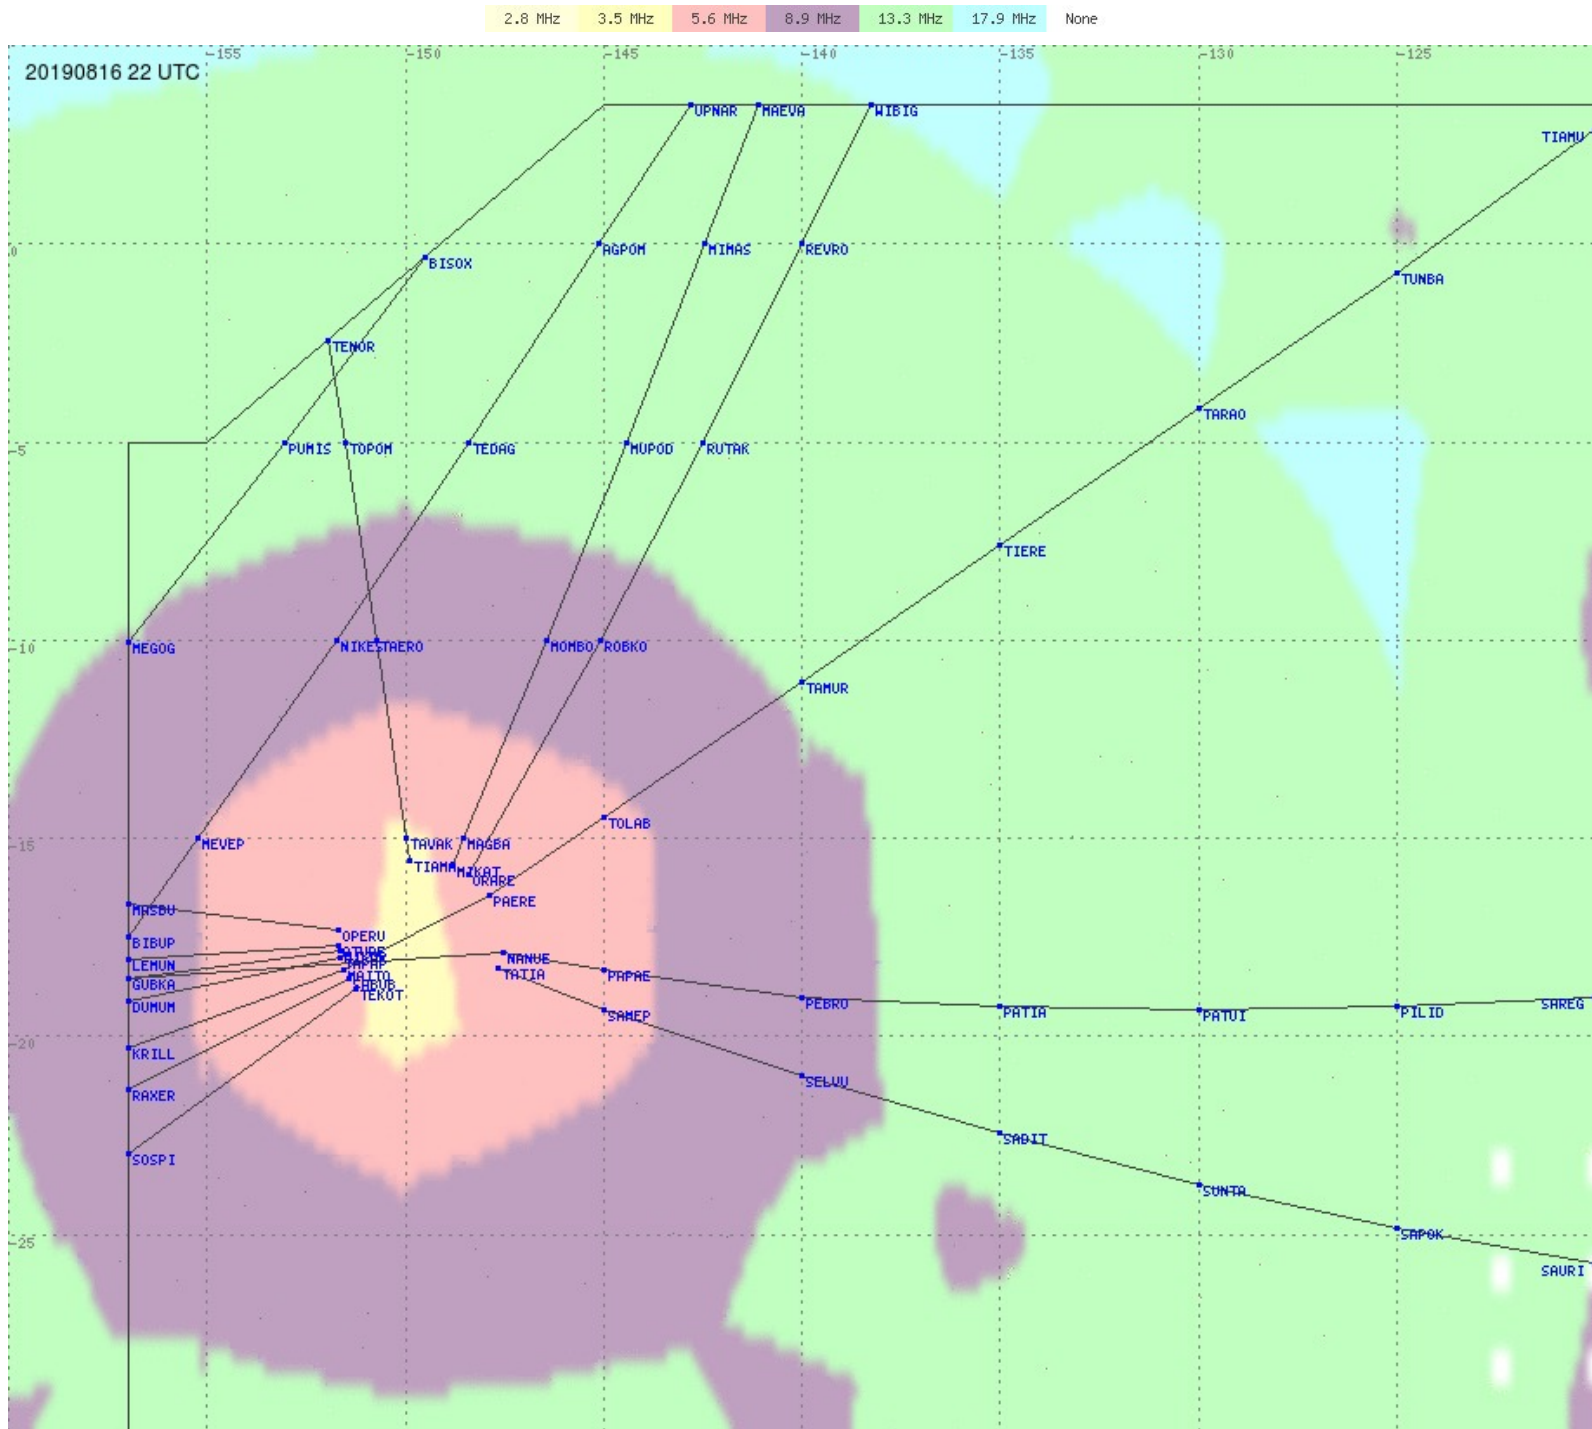

Tahiti FIR - HF Propag - 20190816