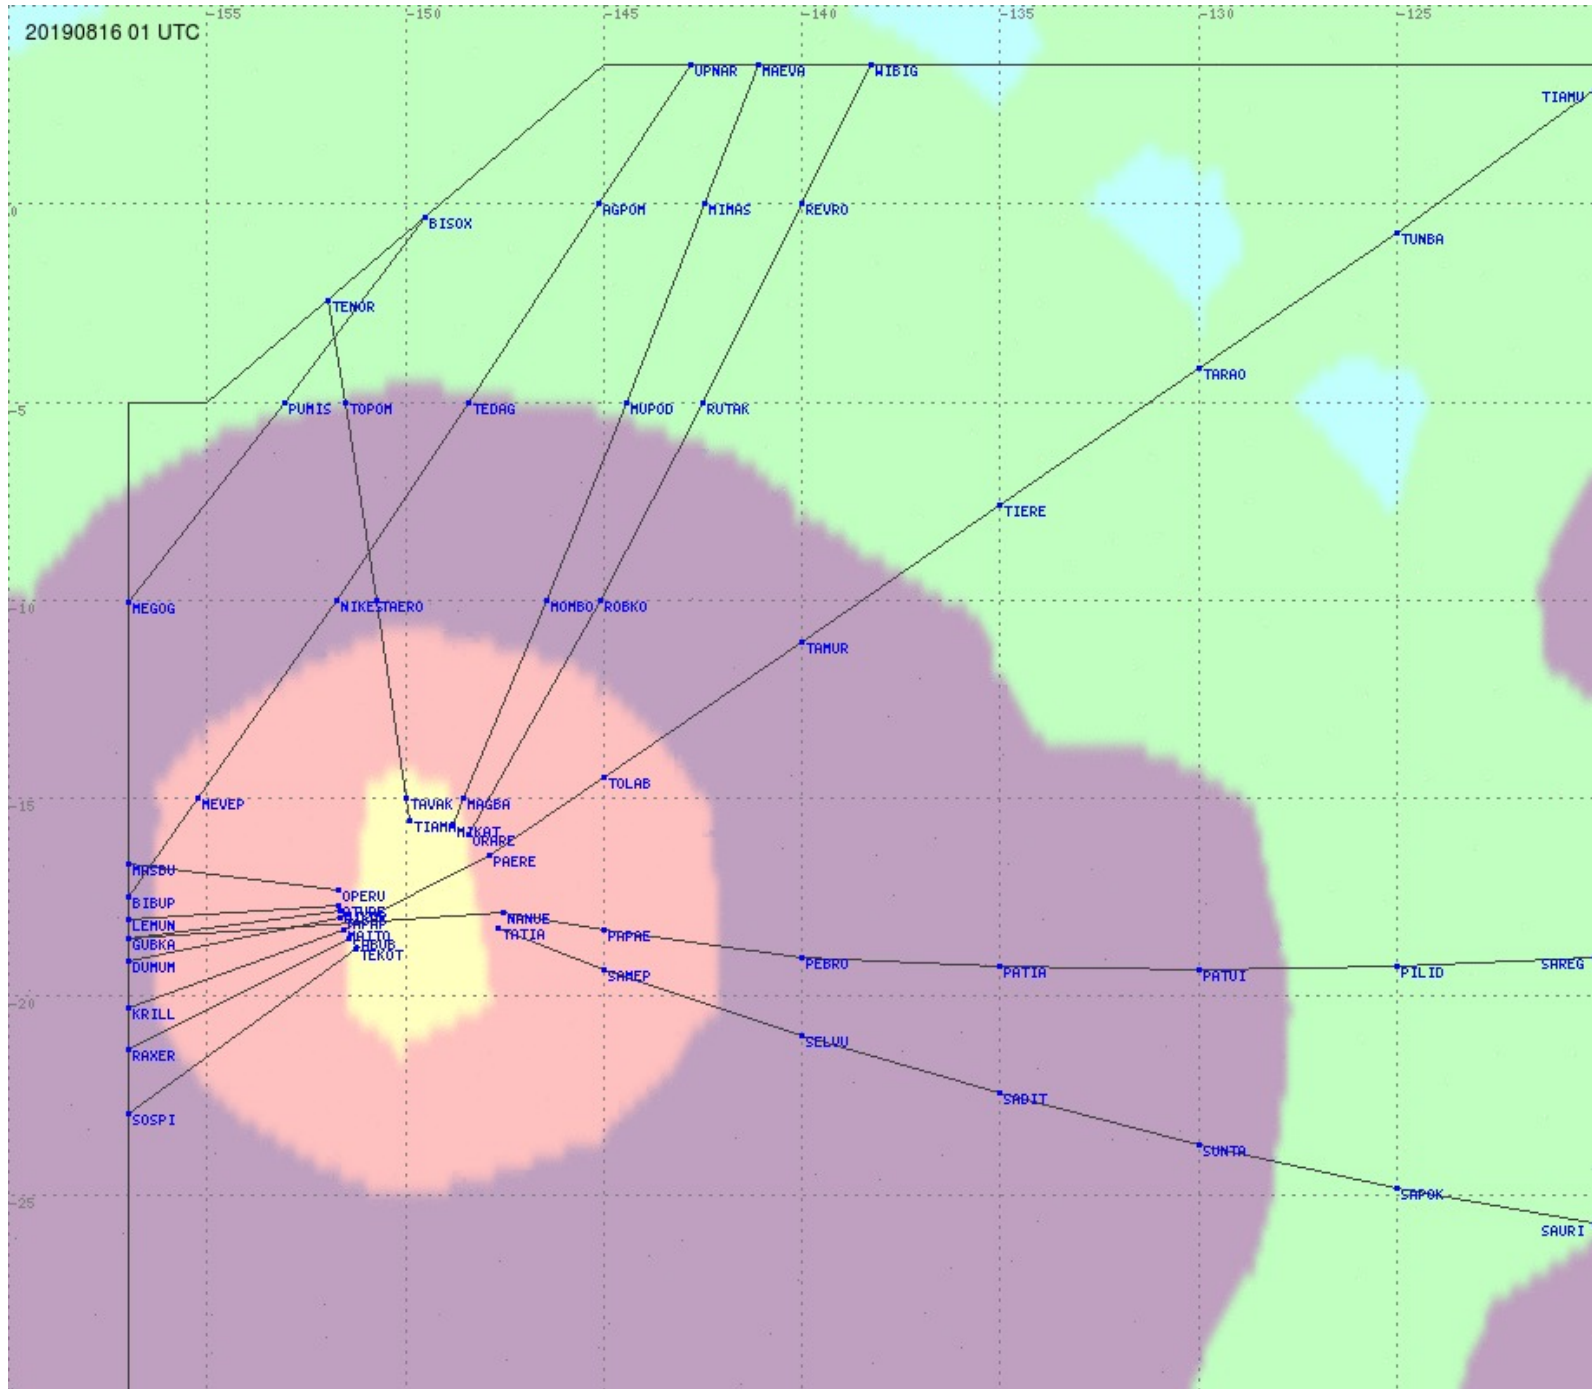

# Tahiti FIR - HF Propag - 20190816

2.8 MHz
3.5 MHz
5.6 MHz
8.9 MHz
13.3 MHz
17.9 MHz
None