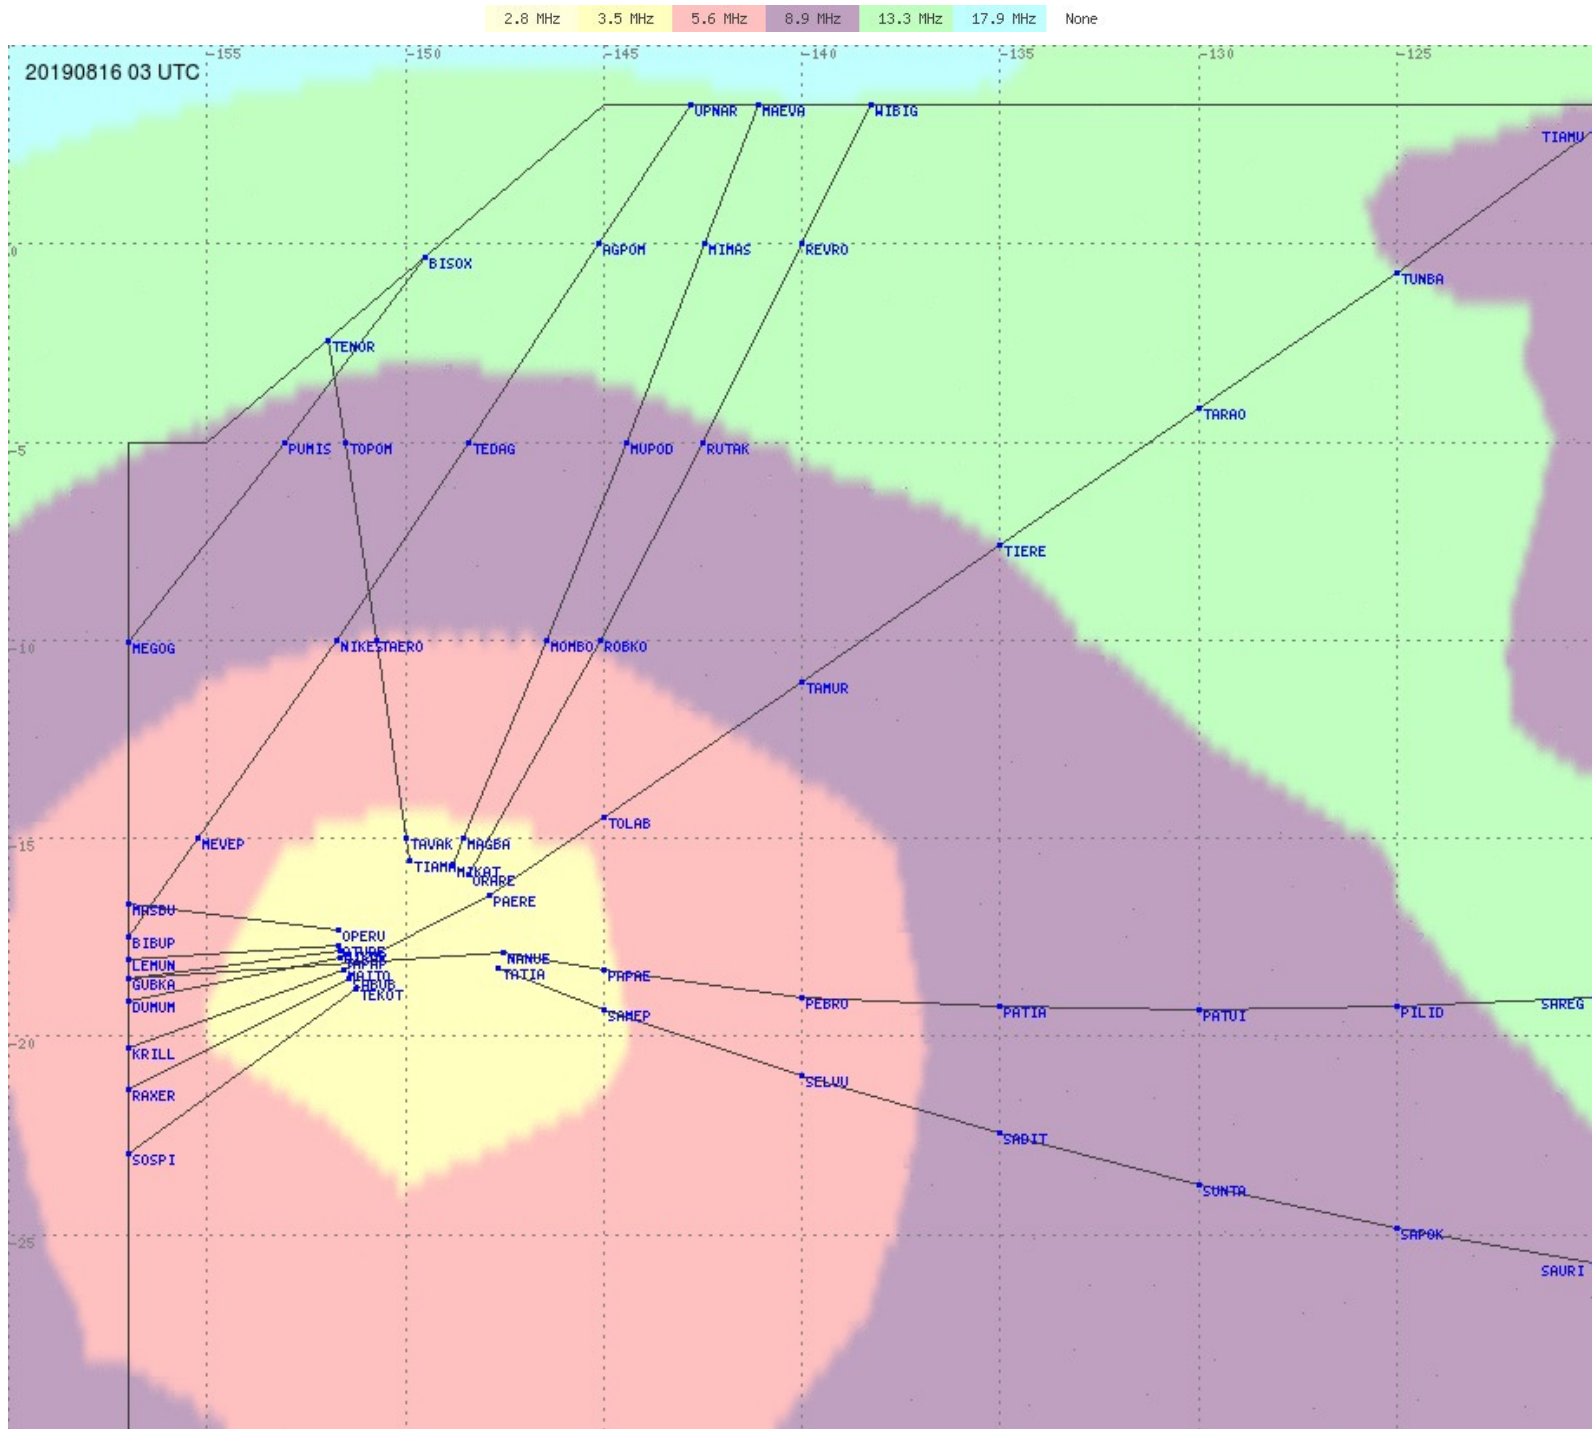

Tahiti FIR - HF Propag - 20190816