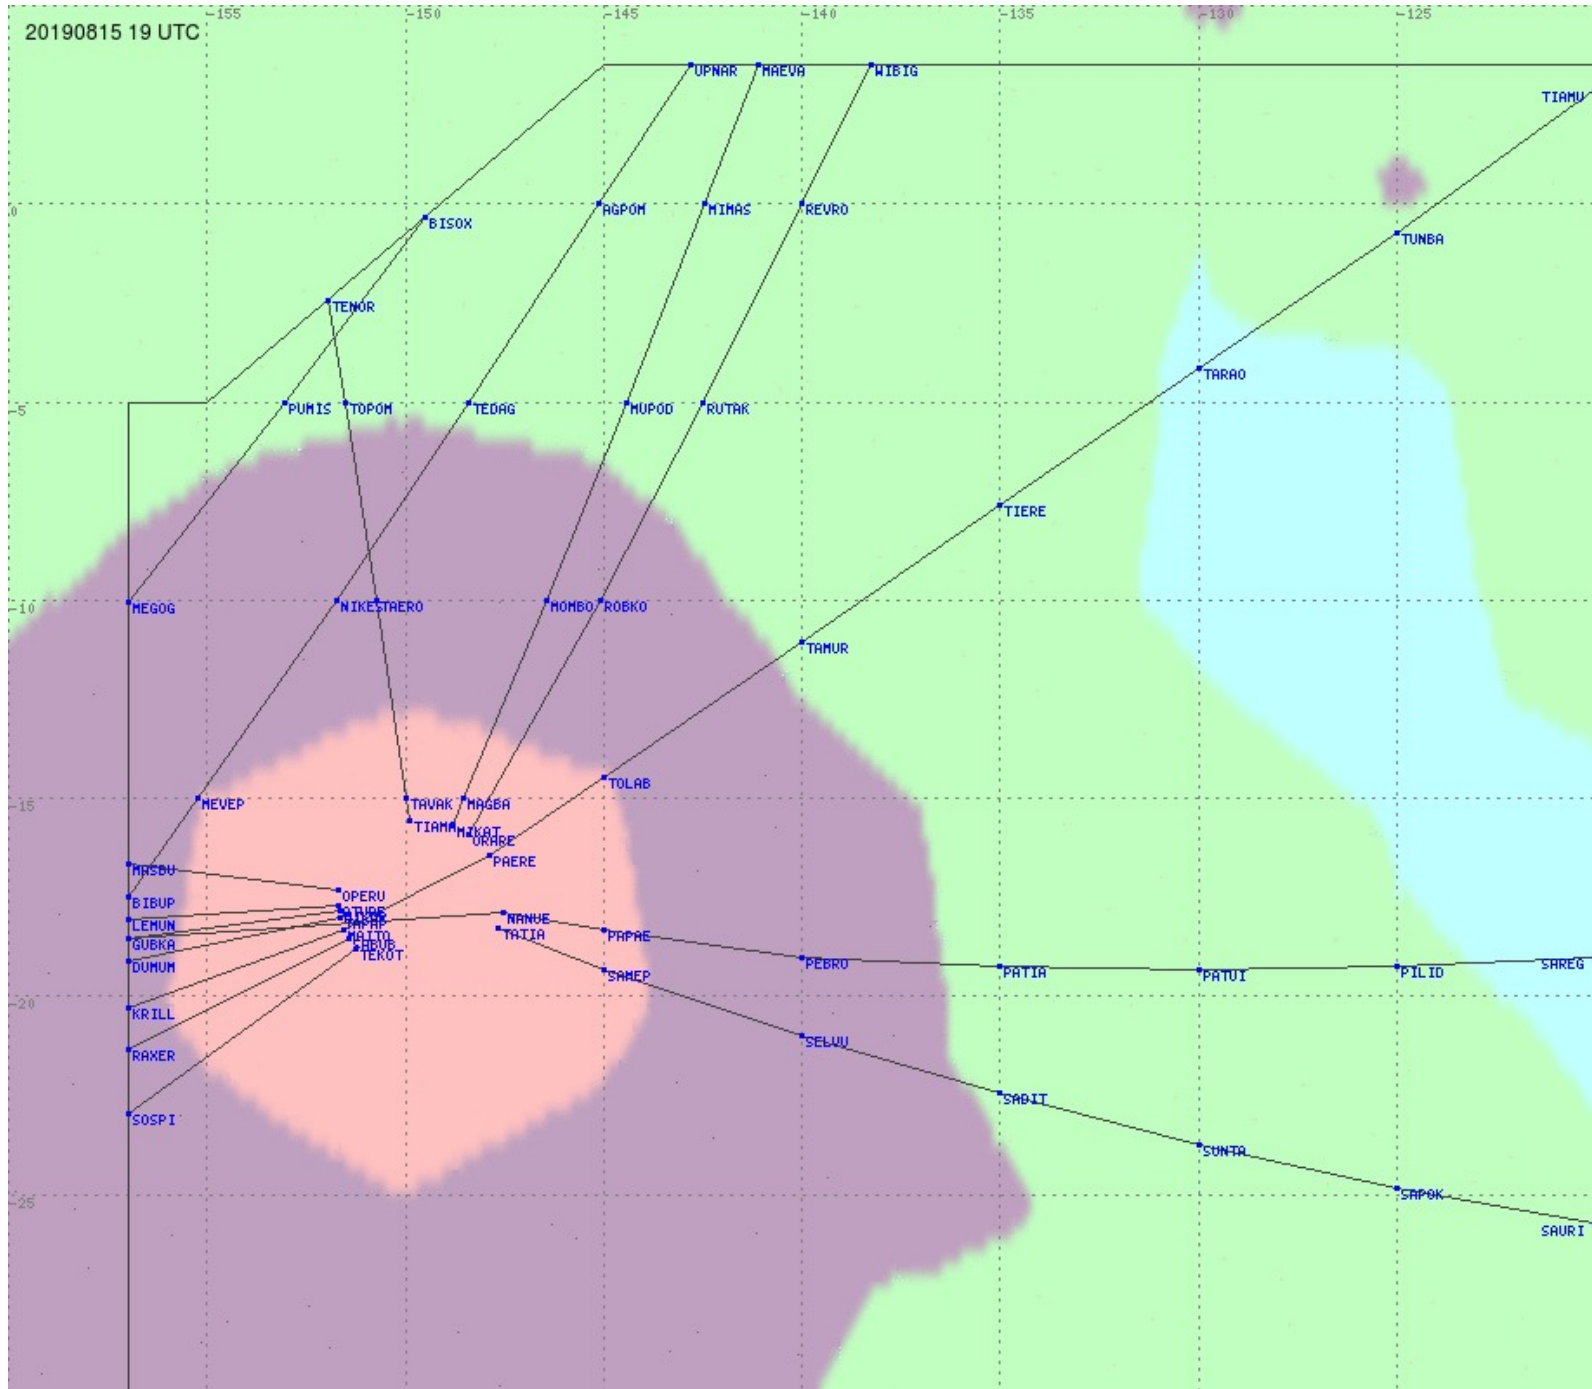

Tahiti FIR - HF Propag - 20190815

2.8 MHz 3.5 MHz 5.6 MHz 8.9 MHz 13.3 MHz 17.9 MHz None

Tahiti FIR - HF Propag - 20190815

Tahiti FIR - HF Propag - 20190815

2.8 MHz 3.5 MHz 5.6 MHz 8.9 MHz 13.3 MHz 17.9 MHz None

Tahiti FIR - HF Propag - 20190815

Tahiti FIR - HF Propag - 20190815

2.8 MHz 3.5 MHz 5.6 MHz 8.9 MHz 13.3 MHz 17.9 MHz None

Tahiti FIR - HF Propag - 20190815

2.8 MHz 3.5 MHz 5.6 MHz 8.9 MHz 13.3 MHz 17.9 MHz None

Tahiti FIR - HF Propag - 20190815

2.8 MHz 3.5 MHz 5.6 MHz 8.9 MHz 13.3 MHz 17.9 MHz None

Tahiti FIR - HF Propag - 20190815

2.8 MHz 3.5 MHz 5.6 MHz 8.9 MHz 13.3 MHz 17.9 MHz None

Tahiti FIR - HF Propag - 20190815