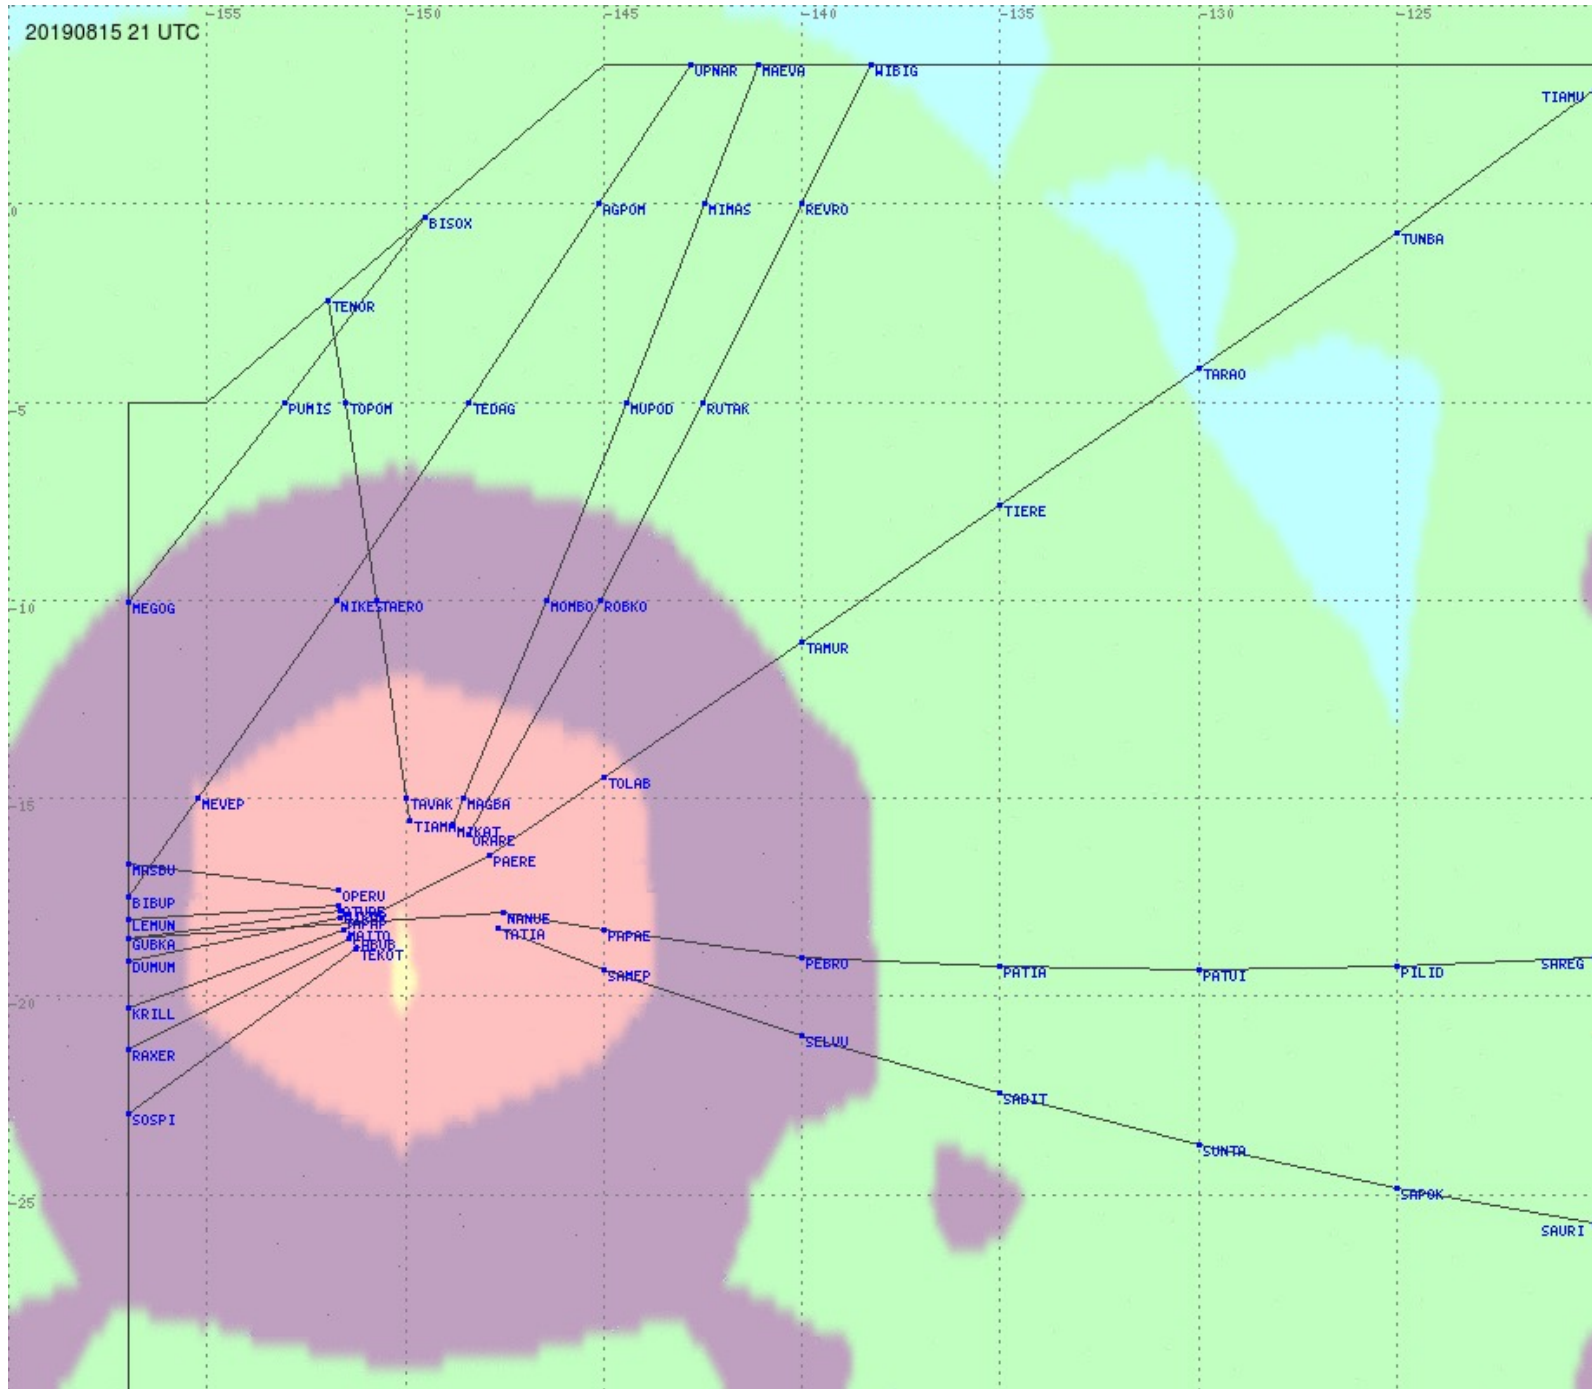

Tahiti FIR - HF Propag - 20190815

2.8 MHz 3.5 MHz 5.6 MHz 8.9 MHz 13.3 MHz 17.9 MHz None

Tahiti FIR - HF Propag - 20190815

Tahiti FIR - HF Propag - 20190815

2.8 MHz 3.5 MHz 5.6 MHz 8.9 MHz 13.3 MHz 17.9 MHz None

Tahiti FIR - HF Propag - 20190815

Tahiti FIR - HF Propag - 20190815

2.8 MHz 3.5 MHz 5.6 MHz 8.9 MHz 13.3 MHz 17.9 MHz None

Tahiti FIR - HF Propag - 20190815

2.8 MHz 3.5 MHz 5.6 MHz 8.9 MHz 13.3 MHz 17.9 MHz None

Tahiti FIR - HF Propag - 20190815

2.8 MHz 3.5 MHz 5.6 MHz 8.9 MHz 13.3 MHz 17.9 MHz None

Tahiti FIR - HF Propag - 20190815

2.8 MHz 3.5 MHz 5.6 MHz 8.9 MHz 13.3 MHz 17.9 MHz None

Tahiti FIR - HF Propag - 20190815