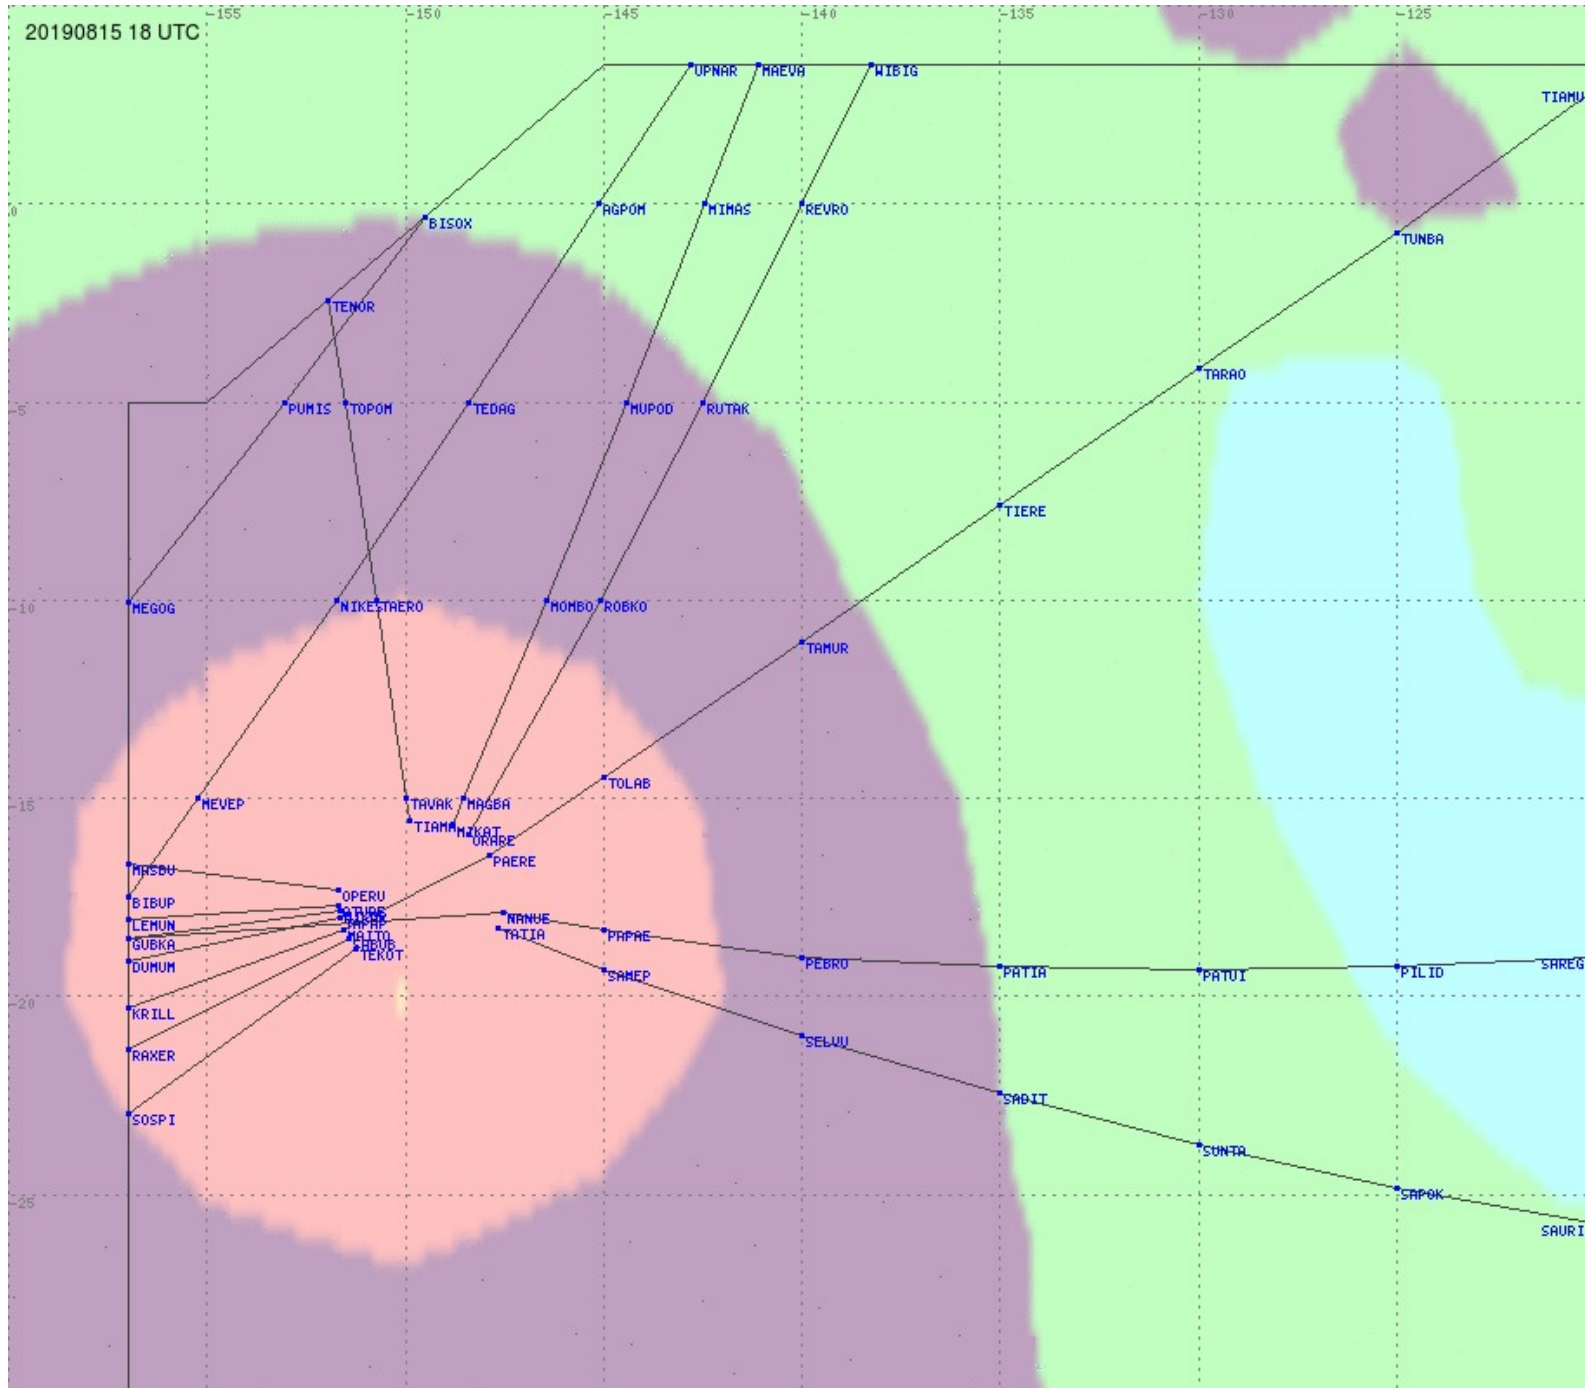

Tahiti FIR - HF Propag - 20190815

Tahiti FIR - HF Propag - 20190815

Tahiti FIR - HF Propag - 20190815

Tahiti FIR - HF Propag - 20190815

Tahiti FIR - HF Propag - 20190815

2.8 MHz 3.5 MHz 5.6 MHz 8.9 MHz 13.3 MHz 17.9 MHz None

Tahiti FIR - HF Propag - 20190815

2.8 MHz 3.5 MHz 5.6 MHz 8.9 MHz 13.3 MHz 17.9 MHz None

Tahiti FIR - HF Propag - 20190815

Tahiti FIR - HF Propag - 20190815

2.8 MHz 3.5 MHz 5.6 MHz 8.9 MHz 13.3 MHz 17.9 MHz None

Tahiti FIR - HF Propag - 20190815

Tahiti FIR - HF Propag - 20190815

2.8 MHz 3.5 MHz 5.6 MHz 8.9 MHz 13.3 MHz 17.9 MHz None

Tahiti FIR - HF Propag - 20190815

2.8 MHz 3.5 MHz 5.6 MHz 8.9 MHz 13.3 MHz 17.9 MHz None

Tahiti FIR - HF Propag - 20190815

2.8 MHz 3.5 MHz 5.6 MHz 8.9 MHz 13.3 MHz 17.9 MHz None

Tahiti FIR - HF Propag - 20190815

2.8 MHz 3.5 MHz 5.6 MHz 8.9 MHz 13.3 MHz 17.9 MHz None

Tahiti FIR - HF Propag - 20190815