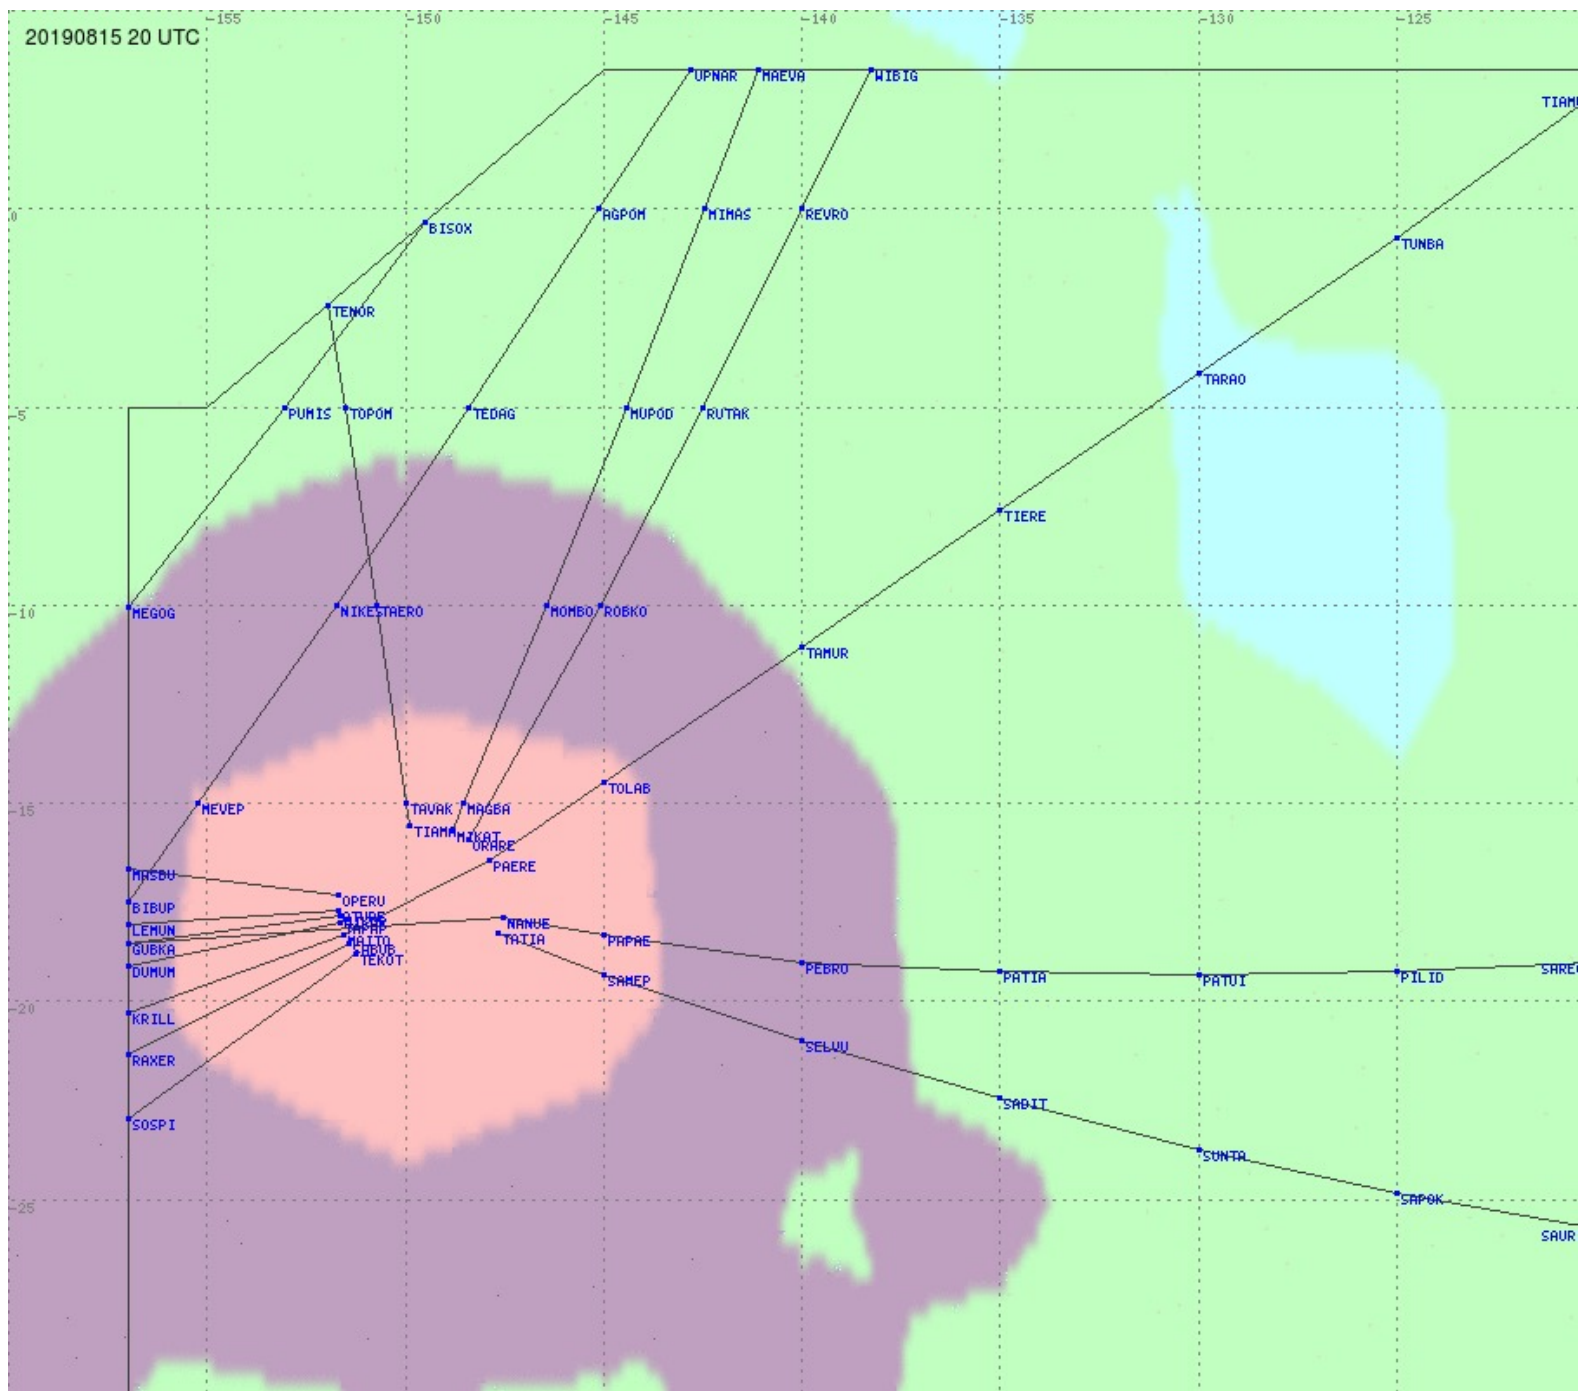

Tahiti FIR - HF Propag - 20190815

2.8 MHz 3.5 MHz 5.6 MHz 8.9 MHz 13.3 MHz 17.9 MHz None

Tahiti FIR - HF Propag - 20190815

Tahiti FIR - HF Propag - 20190815

2.8 MHz 3.5 MHz 5.6 MHz 8.9 MHz 13.3 MHz 17.9 MHz None

Tahiti FIR - HF Propag - 20190815

Tahiti FIR - HF Propag - 20190815

2.8 MHz 3.5 MHz 5.6 MHz 8.9 MHz 13.3 MHz 17.9 MHz None

Tahiti FIR - HF Propag - 20190815

2.8 MHz 3.5 MHz 5.6 MHz 8.9 MHz 13.3 MHz 17.9 MHz None

Tahiti FIR - HF Propag - 20190815

2.8 MHz 3.5 MHz 5.6 MHz 8.9 MHz 13.3 MHz 17.9 MHz None

Tahiti FIR - HF Propag - 20190815

2.8 MHz 3.5 MHz 5.6 MHz 8.9 MHz 13.3 MHz 17.9 MHz None

Tahiti FIR - HF Propag - 20190815