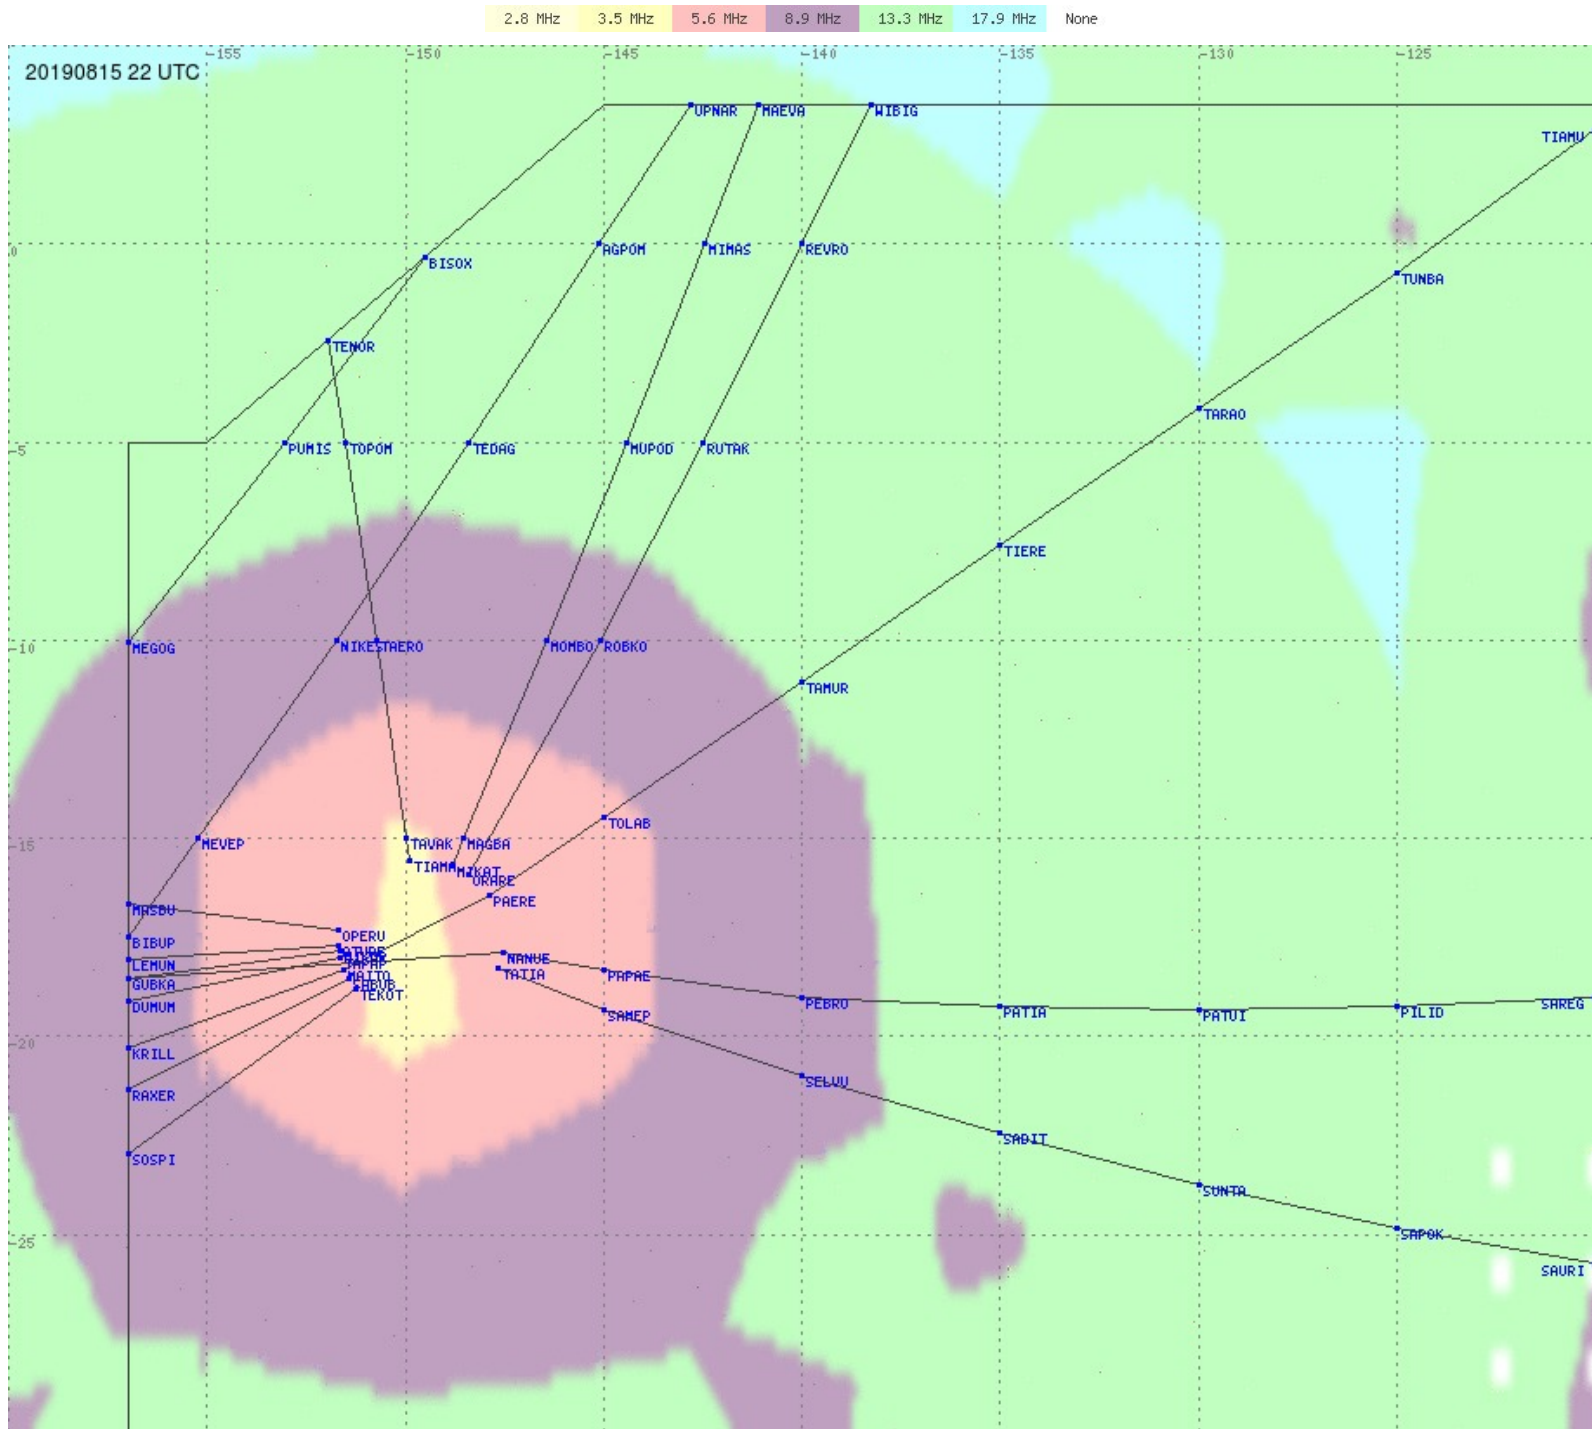

Tahiti FIR - HF Propag - 20190815

2.8 MHz
3.5 MHz
5.6 MHz
8.9 MHz
13.3 MHz
17.9 MHz
None

Tahiti FIR - HF Propag - 20190815

2.8 MHz
3.5 MHz
5.6 MHz
8.9 MHz
13.3 MHz
17.9 MHz
None

Tahiti FIR - HF Propag - 20190815

Tahiti FIR - HF Propag - 20190815

2.8 MHz 3.5 MHz 5.6 MHz 8.9 MHz 13.3 MHz 17.9 MHz None

Tahiti FIR - HF Propag - 20190815

Tahiti FIR - HF Propag - 20190815

2.8 MHz 3.5 MHz 5.6 MHz 8.9 MHz 13.3 MHz 17.9 MHz None

Tahiti FIR - HF Propag - 20190815

Tahiti FIR - HF Propag - 20190815

2.8 MHz 3.5 MHz 5.6 MHz 8.9 MHz 13.3 MHz 17.9 MHz None

Tahiti FIR - HF Propag - 20190815

2.8 MHz 3.5 MHz 5.6 MHz 8.9 MHz 13.3 MHz 17.9 MHz None