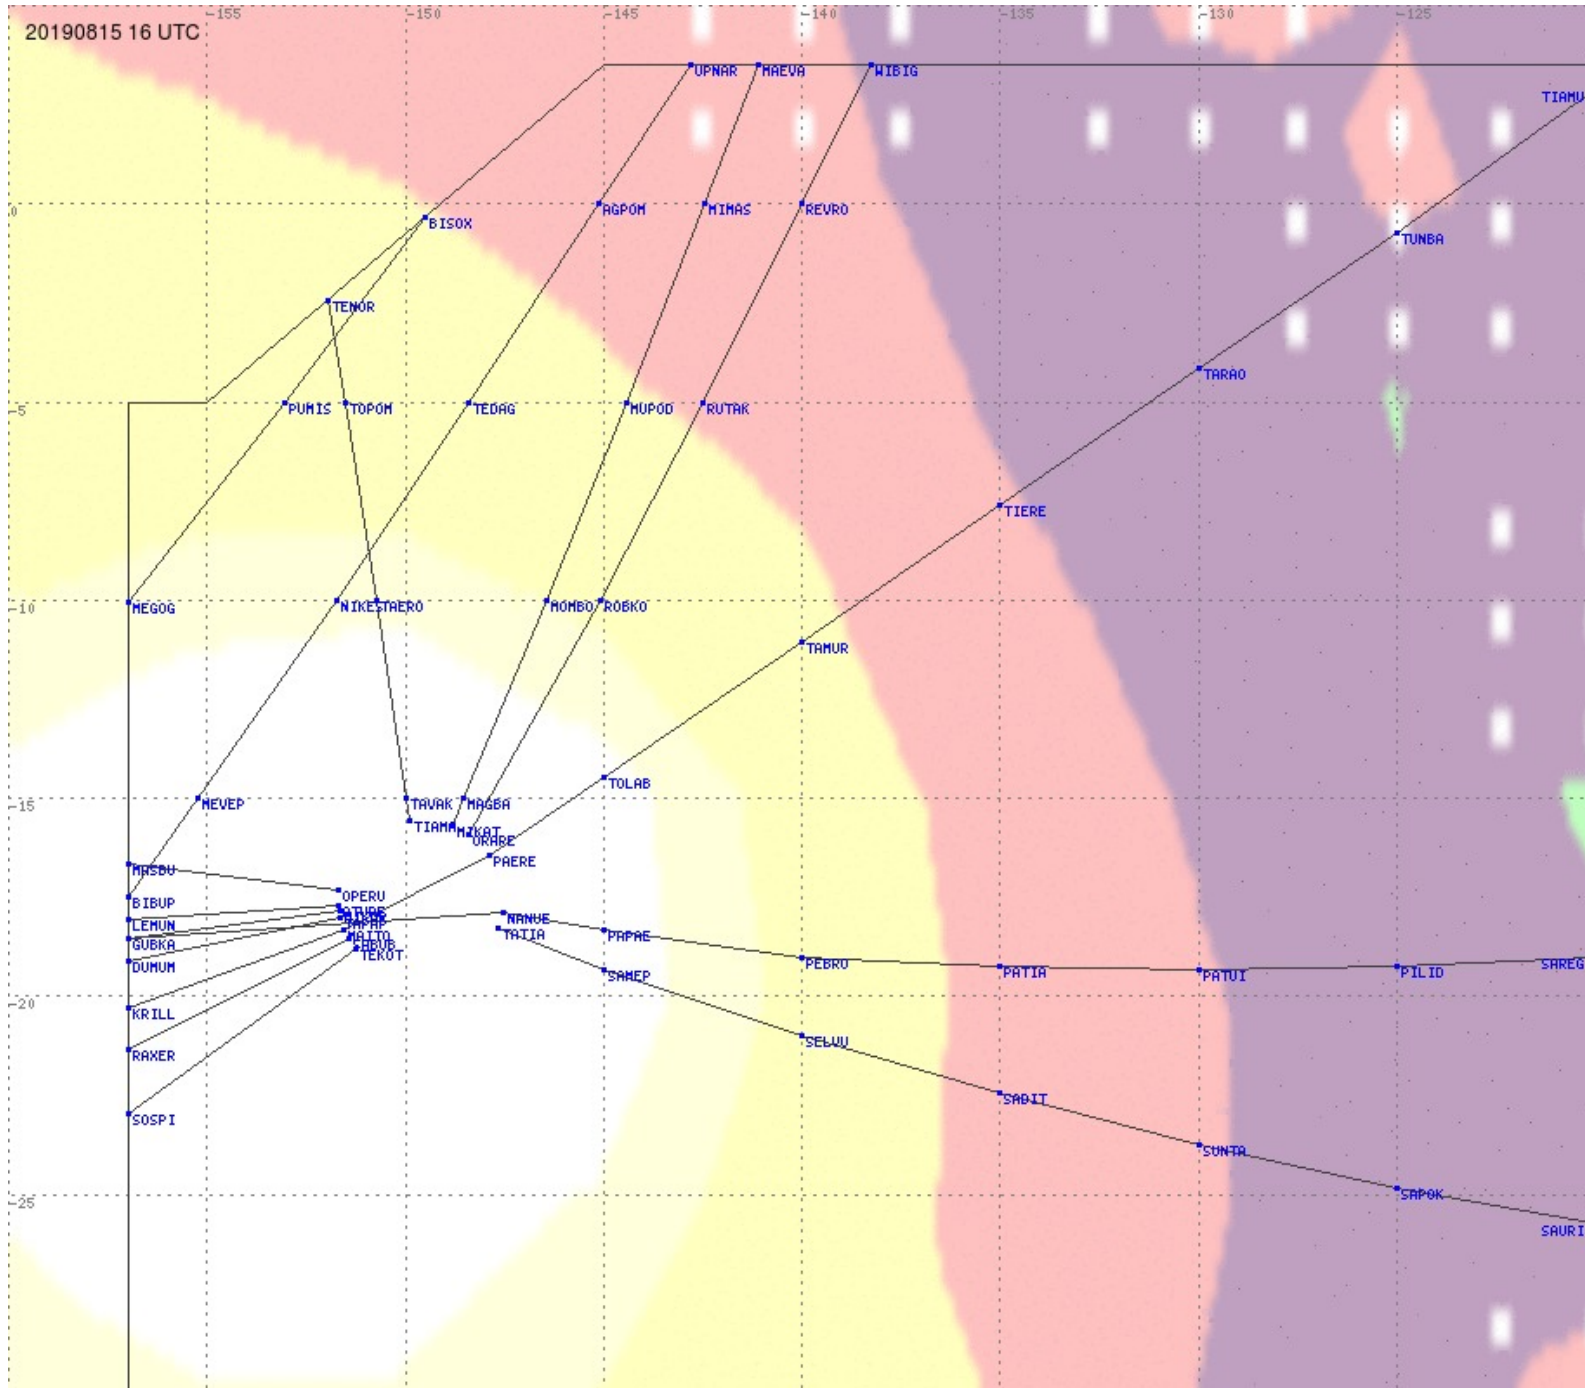

Tahiti FIR - HF Propag - 20190815

Tahiti FIR - HF Propag - 20190815

Tahiti FIR - HF Propag - 20190815

Tahiti FIR - HF Propag - 20190815

Tahiti FIR - HF Propag - 20190815

2.8 MHz 3.5 MHz 5.6 MHz 8.9 MHz 13.3 MHz 17.9 MHz None

Tahiti FIR - HF Propag - 20190815

2.8 MHz 3.5 MHz 5.6 MHz 8.9 MHz 13.3 MHz 17.9 MHz None

Tahiti FIR - HF Propag - 20190815

Tahiti FIR - HF Propag - 20190815

2.8 MHz 3.5 MHz 5.6 MHz 8.9 MHz 13.3 MHz 17.9 MHz None

Tahiti FIR - HF Propag - 20190815

Tahiti FIR - HF Propag - 20190815

2.8 MHz 3.5 MHz 5.6 MHz 8.9 MHz 13.3 MHz 17.9 MHz None

Tahiti FIR - HF Propag - 20190815

2.8 MHz 3.5 MHz 5.6 MHz 8.9 MHz 13.3 MHz 17.9 MHz None

Tahiti FIR - HF Propag - 20190815

2.8 MHz 3.5 MHz 5.6 MHz 8.9 MHz 13.3 MHz 17.9 MHz None

Tahiti FIR - HF Propag - 20190815

2.8 MHz 3.5 MHz 5.6 MHz 8.9 MHz 13.3 MHz 17.9 MHz None

Tahiti FIR - HF Propag - 20190815