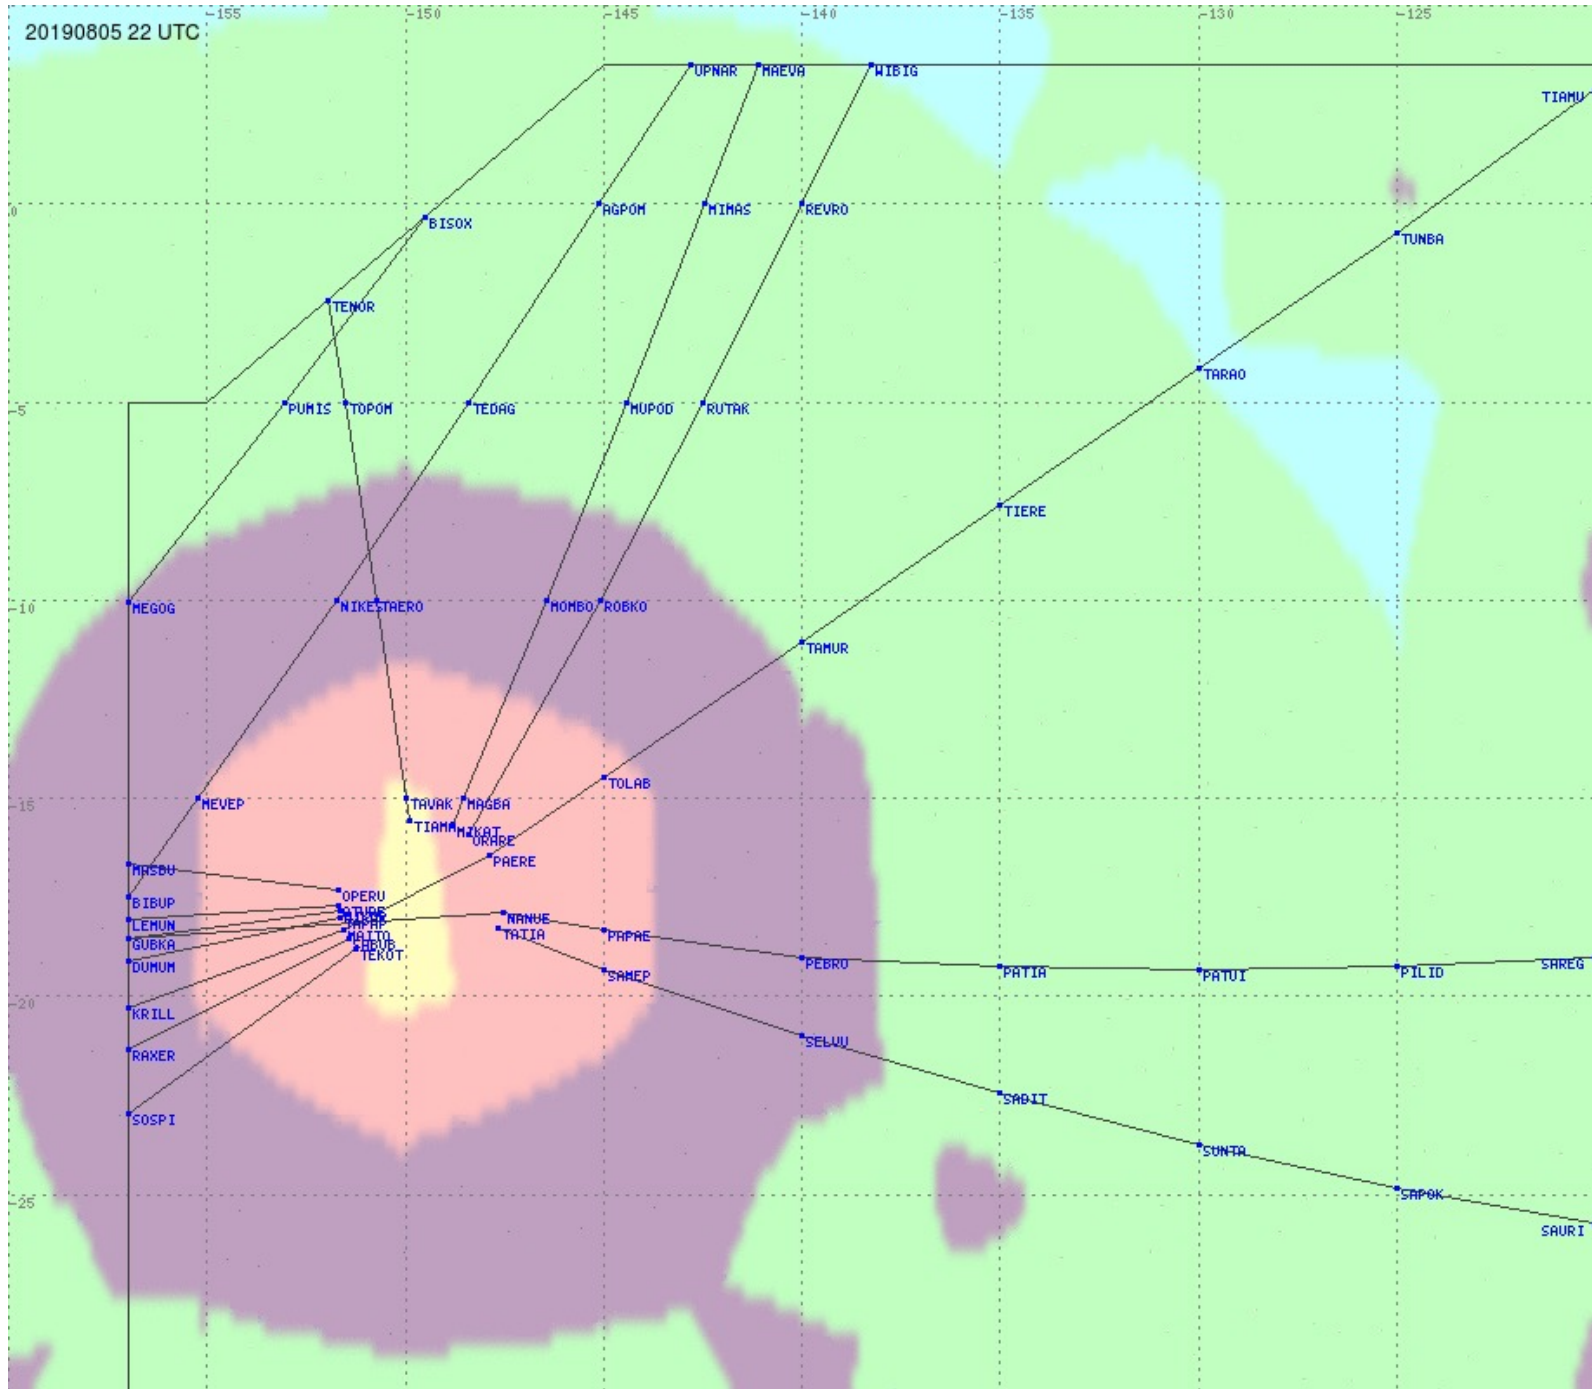

Tahiti FIR - HF Propag - 20190805

2.8 MHz 3.5 MHz 5.6 MHz 8.9 MHz 13.3 MHz 17.9 MHz None

Tahiti FIR - HF Propag - 20190805

Tahiti FIR - HF Propag - 20190805

2.8 MHz 3.5 MHz 5.6 MHz 8.9 MHz 13.3 MHz 17.9 MHz None

2.8 MHz
3.5 MHz
5.6 MHz
8.9 MHz
13.3 MHz
17.9 MHz
None

Tahiti FIR - HF Propag - 20190805

Tahiti FIR - HF Propag - 20190805

Tahiti FIR - HF Propag - 20190805

Tahiti FIR - HF Propag - 20190805

Tahiti FIR - HF Propag - 20190805

2.8 MHz
3.5 MHz
5.6 MHz
8.9 MHz
13.3 MHz
17.9 MHz
None

Tahiti FIR - HF Propag - 20190805

2.8 MHz 3.5 MHz 5.6 MHz 8.9 MHz 13.3 MHz 17.9 MHz None

Tahiti FIR - HF Propag - 20190805

2.8 MHz 3.5 MHz 5.6 MHz 8.9 MHz 13.3 MHz 17.9 MHz None

Tahiti FIR - HF Propag - 20190805

2.8 MHz 3.5 MHz 5.6 MHz 8.9 MHz 13.3 MHz 17.9 MHz None

Tahiti FIR - HF Propag - 20190805

2.8 MHz
3.5 MHz
5.6 MHz
8.9 MHz
13.3 MHz
17.9 MHz
None