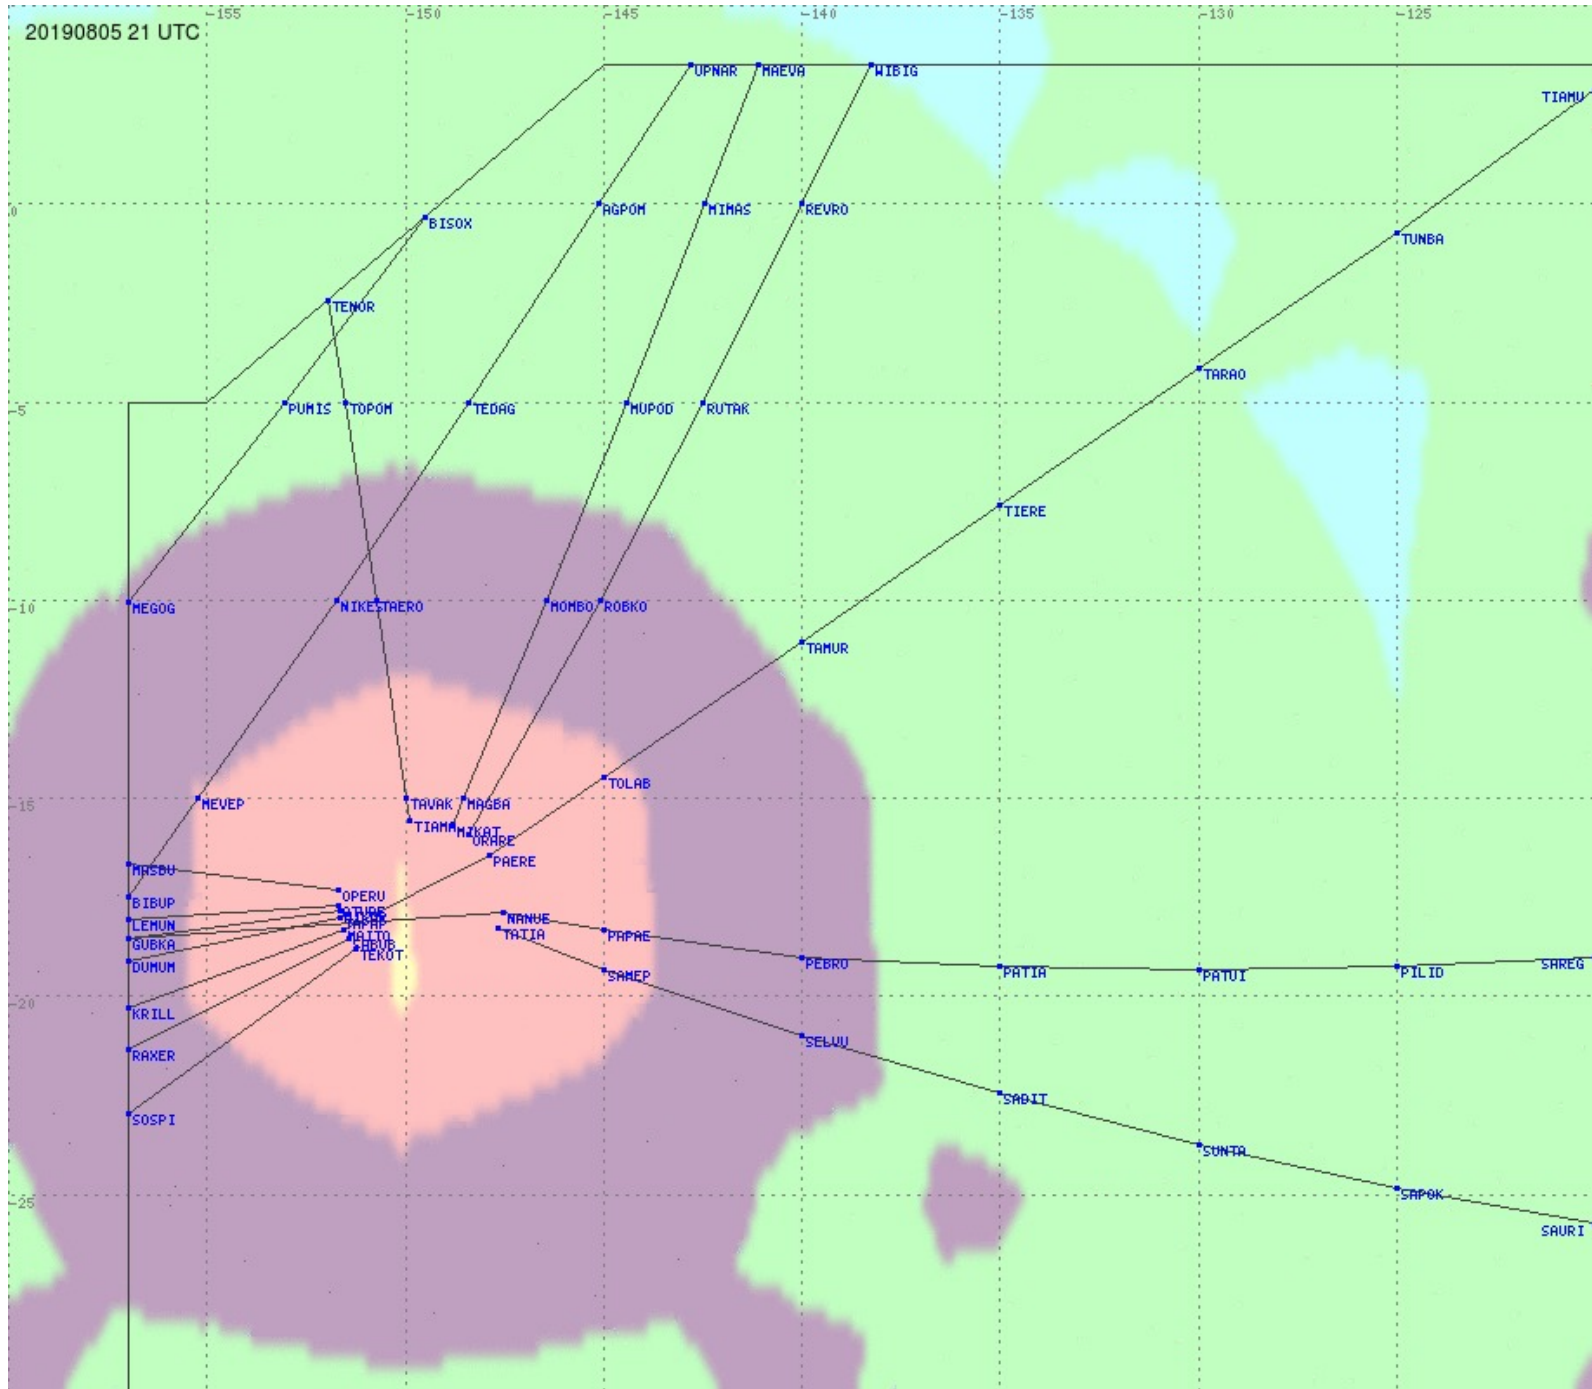

Tahiti FIR - HF Propag - 20190805

2.8 MHz 3.5 MHz 5.6 MHz 8.9 MHz 13.3 MHz 17.9 MHz None

Tahiti FIR - HF Propag - 20190805

Tahiti FIR - HF Propag - 20190805

2.8 MHz 3.5 MHz 5.6 MHz 8.9 MHz 13.3 MHz 17.9 MHz None

2.8 MHz
3.5 MHz
5.6 MHz
8.9 MHz
13.3 MHz
17.9 MHz
None

Tahiti FIR - HF Propag - 20190805

Tahiti FIR - HF Propag - 20190805

Tahiti FIR - HF Propag - 20190805

Tahiti FIR - HF Propag - 20190805

Tahiti FIR - HF Propag - 20190805

2.8 MHz
3.5 MHz
5.6 MHz
8.9 MHz
13.3 MHz
17.9 MHz
None

Tahiti FIR - HF Propag - 20190805

2.8 MHz 3.5 MHz 5.6 MHz 8.9 MHz 13.3 MHz 17.9 MHz None

Tahiti FIR - HF Propag - 20190805

2.8 MHz 3.5 MHz 5.6 MHz 8.9 MHz 13.3 MHz 17.9 MHz None

Tahiti FIR - HF Propag - 20190805

2.8 MHz 3.5 MHz 5.6 MHz 8.9 MHz 13.3 MHz 17.9 MHz None

Tahiti FIR - HF Propag - 20190805

2.8 MHz
3.5 MHz
5.6 MHz
8.9 MHz
13.3 MHz
17.9 MHz
None