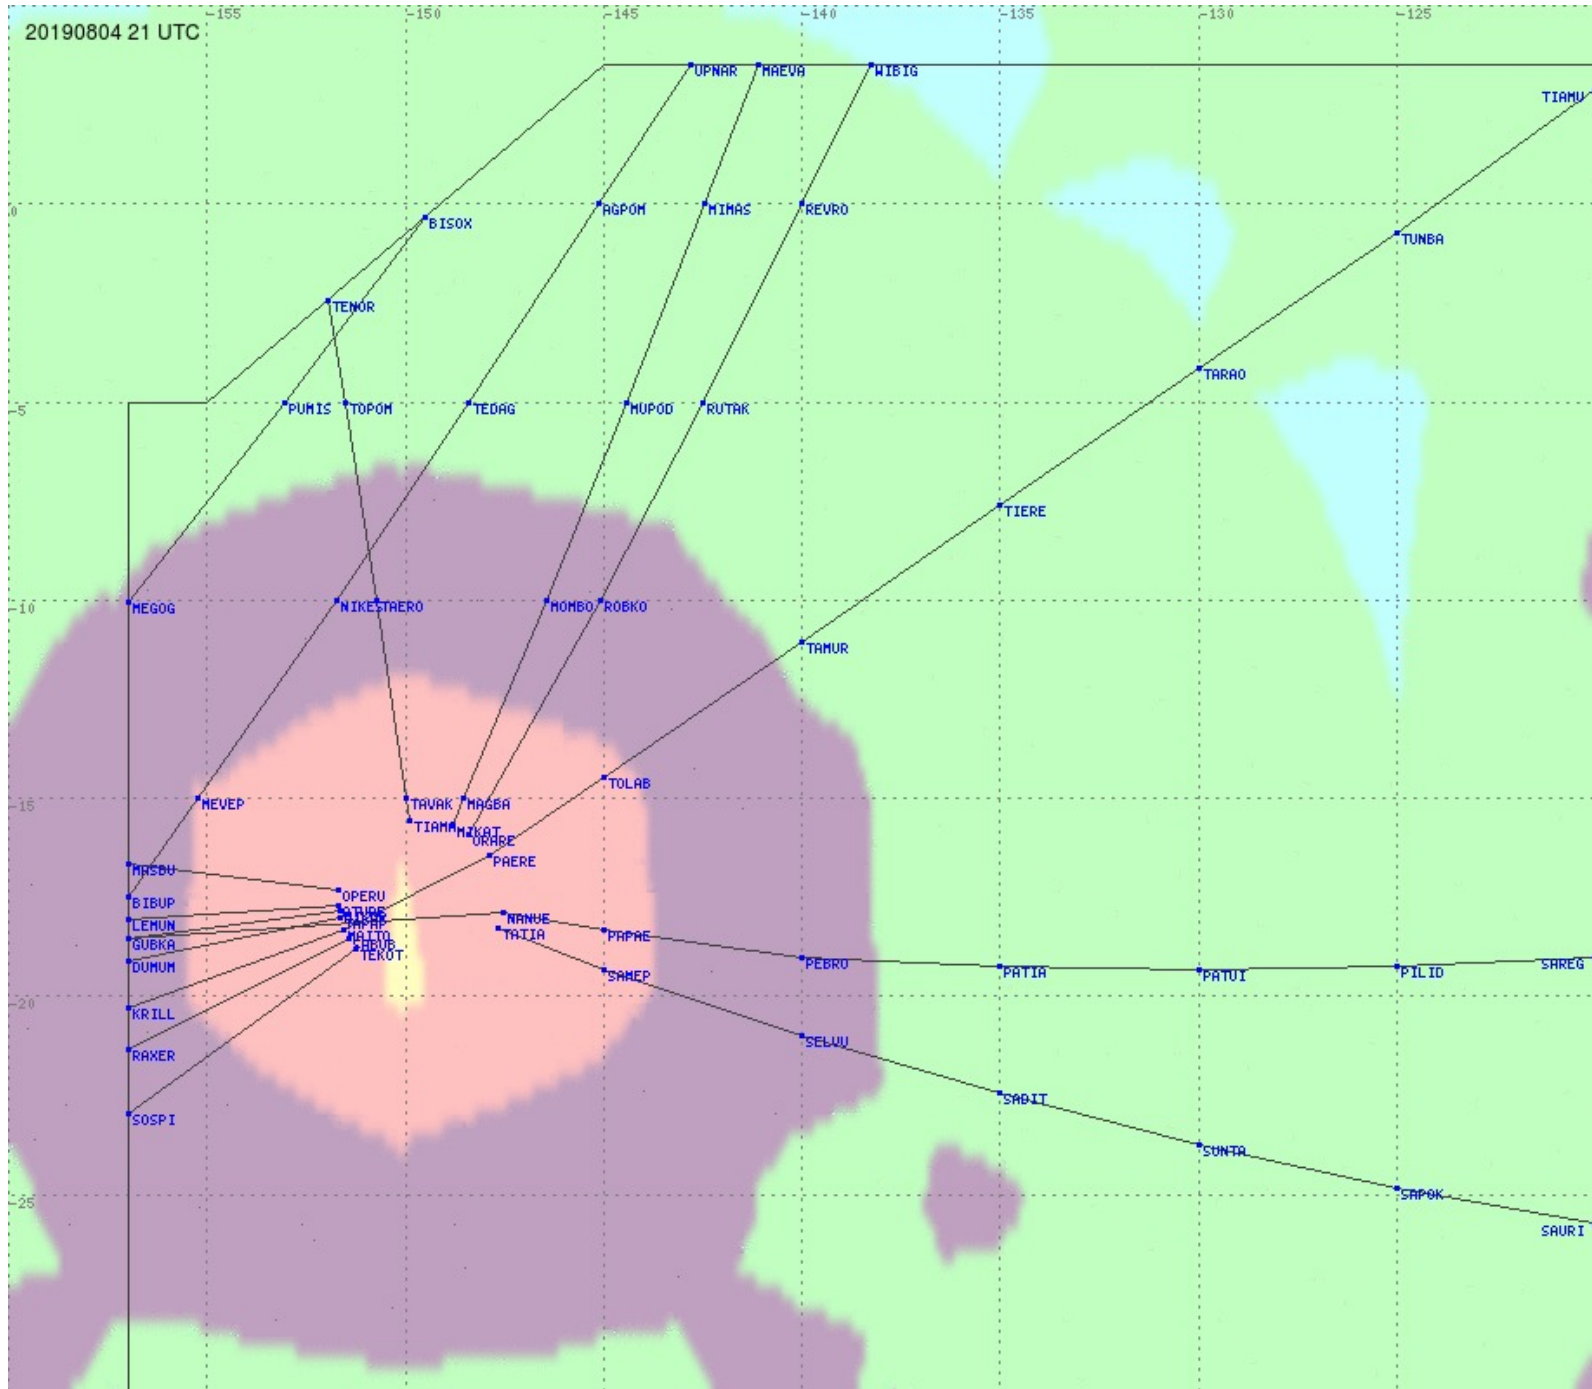

Tahiti FIR - HF Propag - 20190804

2.8 MHz 3.5 MHz 5.6 MHz 8.9 MHz 13.3 MHz 17.9 MHz None

Tahiti FIR - HF Propag - 20190804

2.8 MHz
3.5 MHz
5.6 MHz
8.9 MHz
13.3 MHz
17.9 MHz
None

Tahiti FIR - HF Propag - 20190804

Tahiti FIR - HF Propag - 20190804

2.8 MHz 3.5 MHz 5.6 MHz 8.9 MHz 13.3 MHz 17.9 MHz None

Tahiti FIR - HF Propag - 20190804

Tahiti FIR - HF Propag - 20190804

Tahiti FIR - HF Propag - 20190804

2.8 MHz 3.5 MHz 5.6 MHz 8.9 MHz 13.3 MHz 17.9 MHz None

2.8 MHz 3.5 MHz 5.6 MHz 8.9 MHz 13.3 MHz 17.9 MHz None

Tahiti FIR - HF Propag - 20190804

2.8 MHz 3.5 MHz 5.6 MHz 8.9 MHz 13.3 MHz 17.9 MHz None

Tahiti FIR - HF Propag - 20190804

2.8 MHz
3.5 MHz
5.6 MHz
8.9 MHz
13.3 MHz
17.9 MHz
None