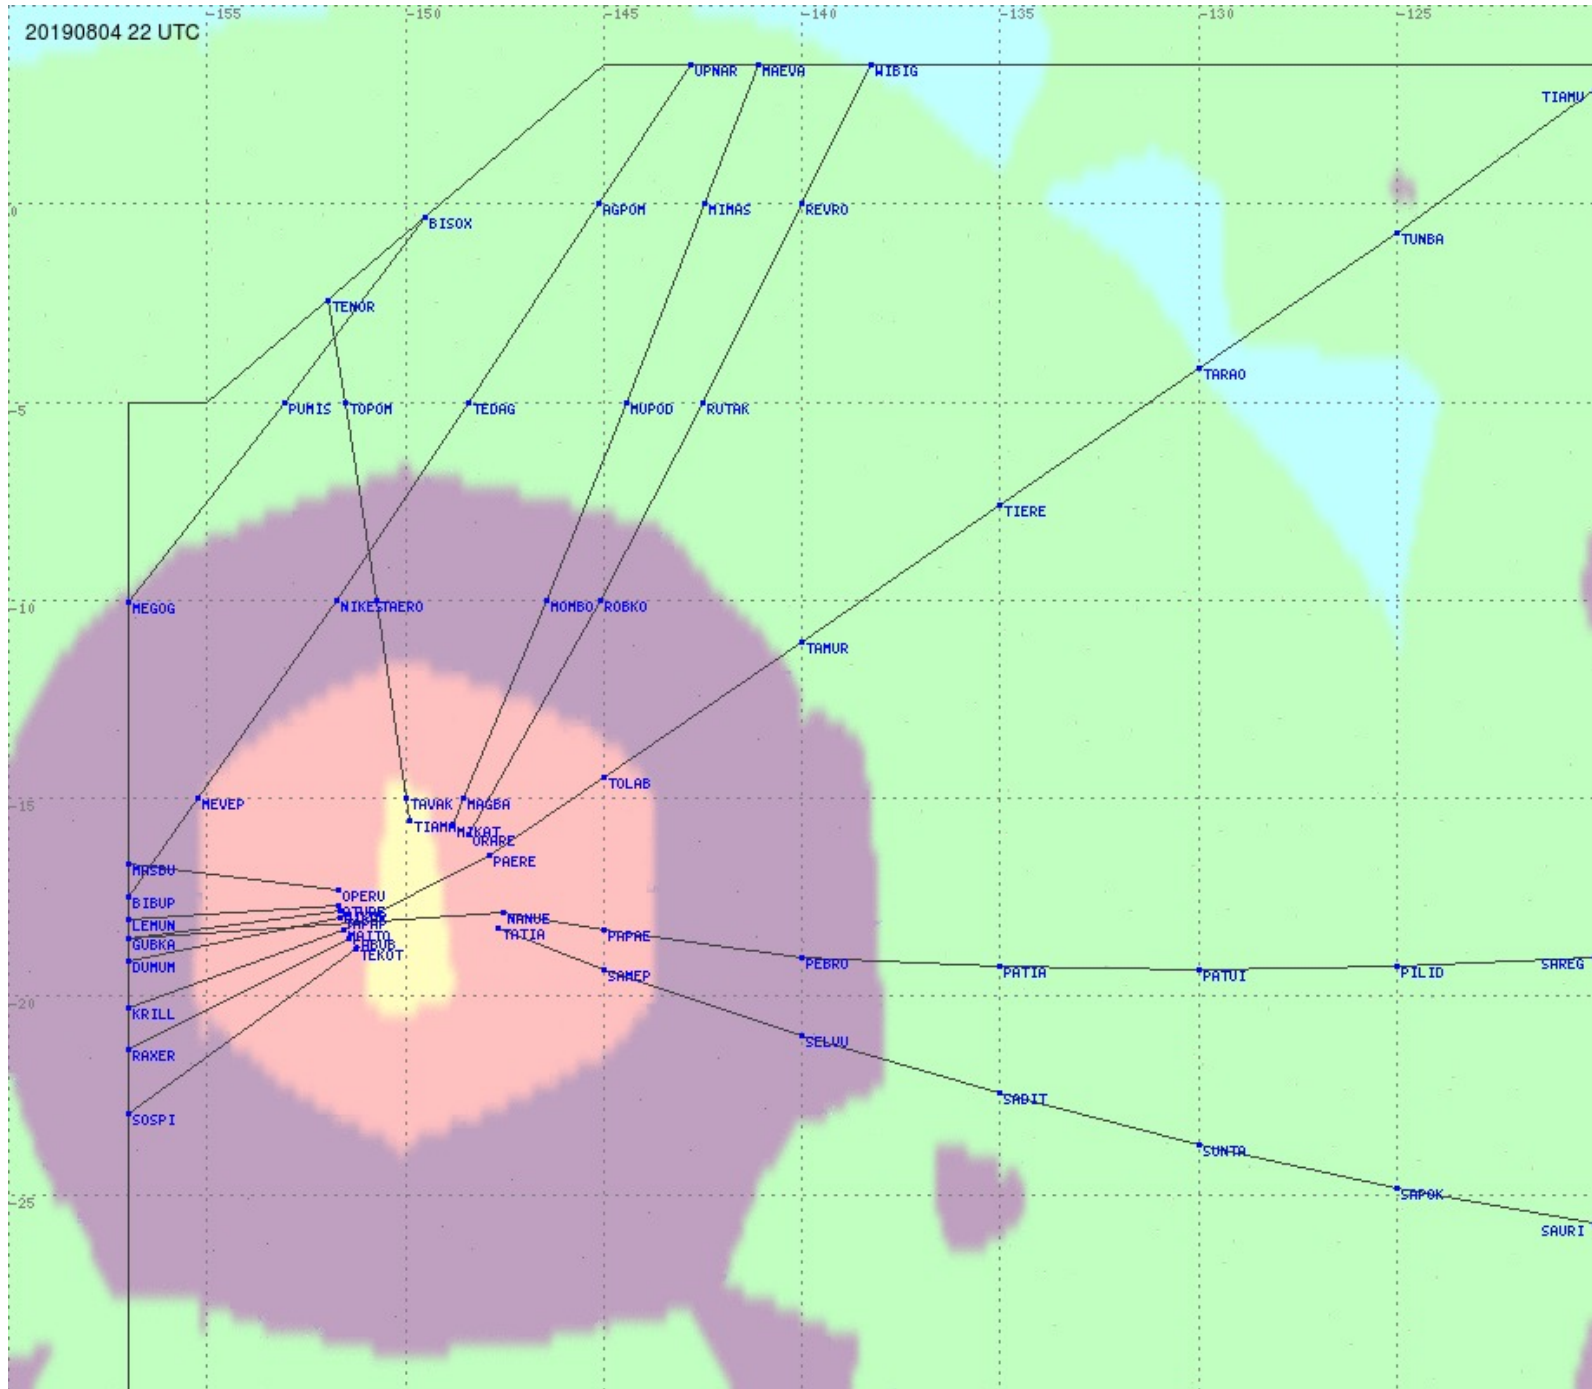

Tahiti FIR - HF Propag - 20190804

2.8 MHz 3.5 MHz 5.6 MHz 8.9 MHz 13.3 MHz 17.9 MHz None

Tahiti FIR - HF Propag - 20190804

2.8 MHz
3.5 MHz
5.6 MHz
8.9 MHz
13.3 MHz
17.9 MHz
None

Tahiti FIR - HF Propag - 20190804

Tahiti FIR - HF Propag - 20190804

2.8 MHz 3.5 MHz 5.6 MHz 8.9 MHz 13.3 MHz 17.9 MHz None

Tahiti FIR - HF Propag - 20190804

Tahiti FIR - HF Propag - 20190804

Tahiti FIR - HF Propag - 20190804

2.8 MHz 3.5 MHz 5.6 MHz 8.9 MHz 13.3 MHz 17.9 MHz None

2.8 MHz 3.5 MHz 5.6 MHz 8.9 MHz 13.3 MHz 17.9 MHz None

Tahiti FIR - HF Propag - 20190804

2.8 MHz 3.5 MHz 5.6 MHz 8.9 MHz 13.3 MHz 17.9 MHz None

Tahiti FIR - HF Propag - 20190804

2.8 MHz
3.5 MHz
5.6 MHz
8.9 MHz
13.3 MHz
17.9 MHz
None