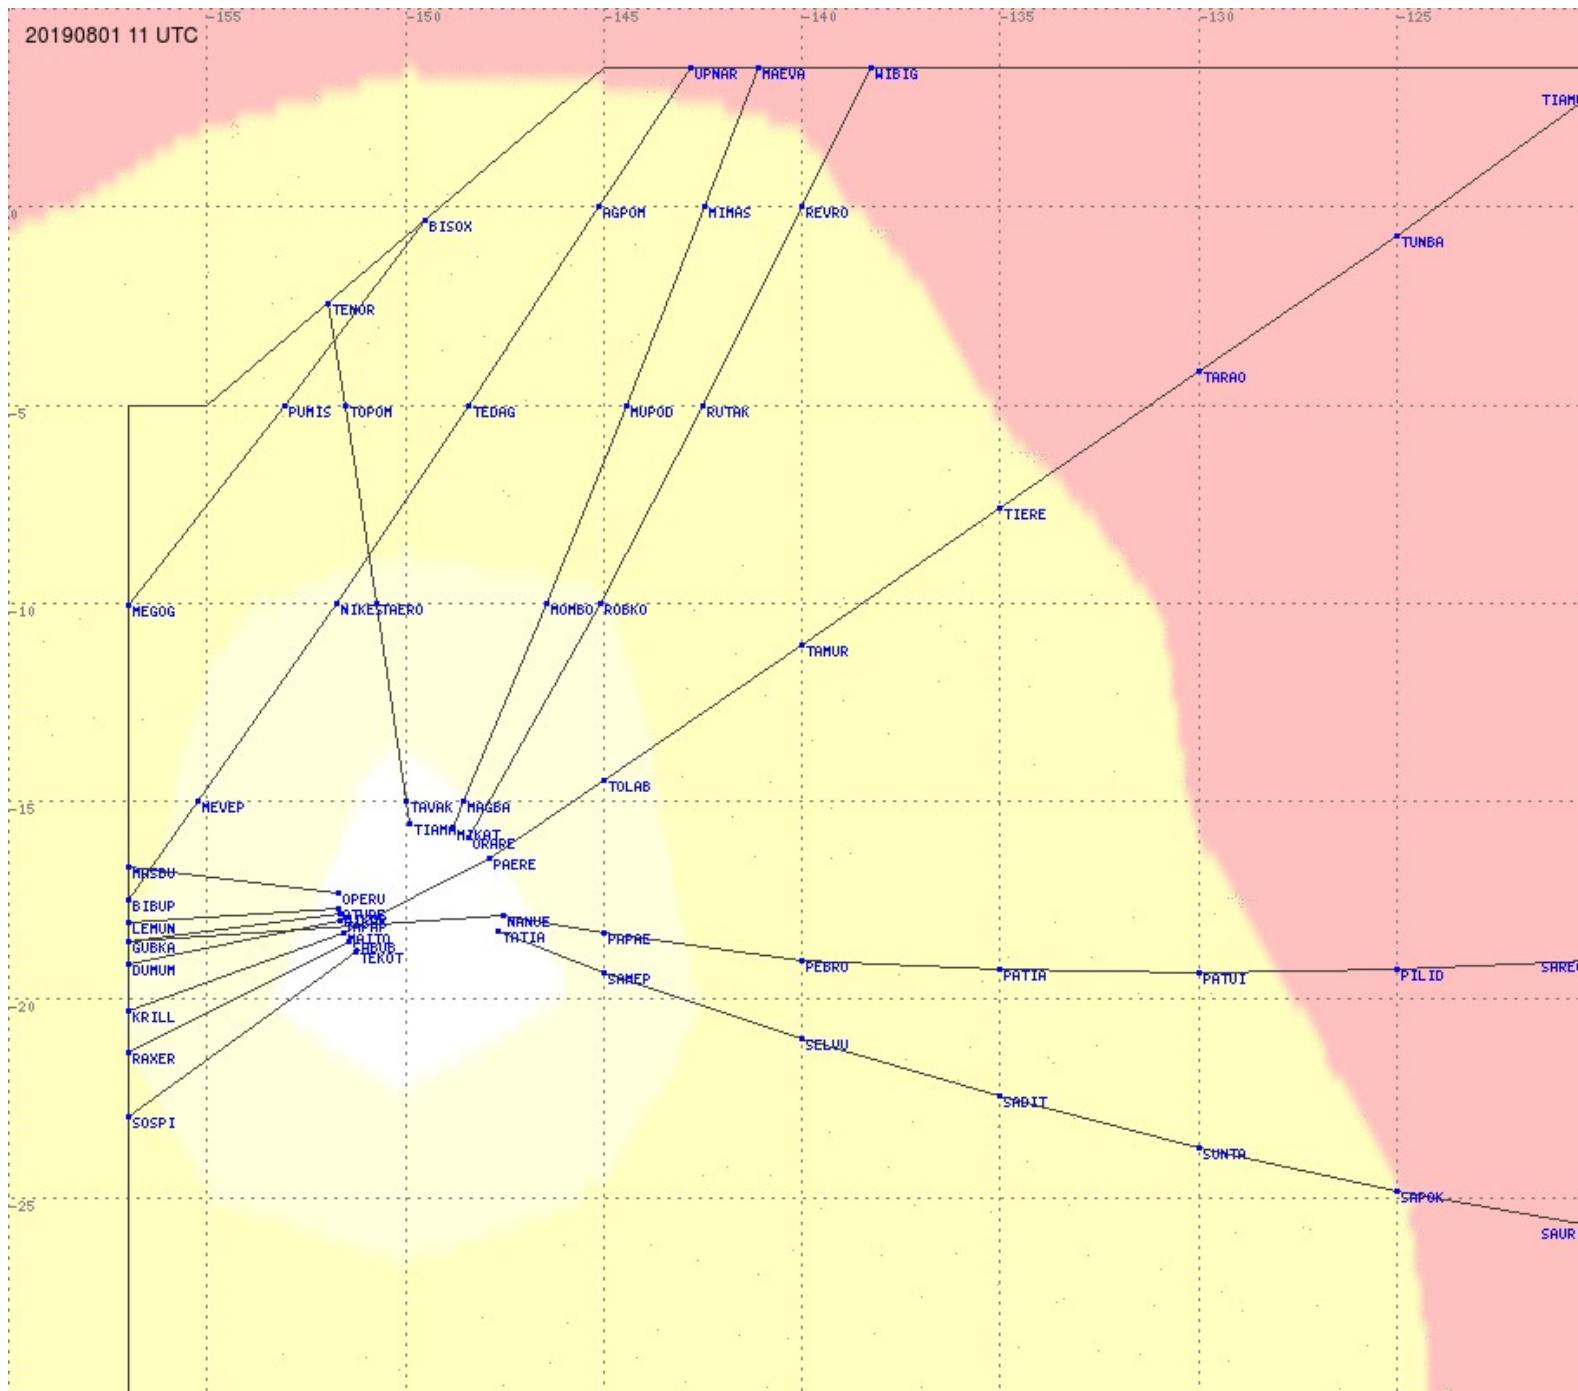

Tahiti FIR - HF Propag - 20190801

2.8 MHz 3.5 MHz 5.6 MHz 8.9 MHz 13.3 MHz 17.9 MHz None