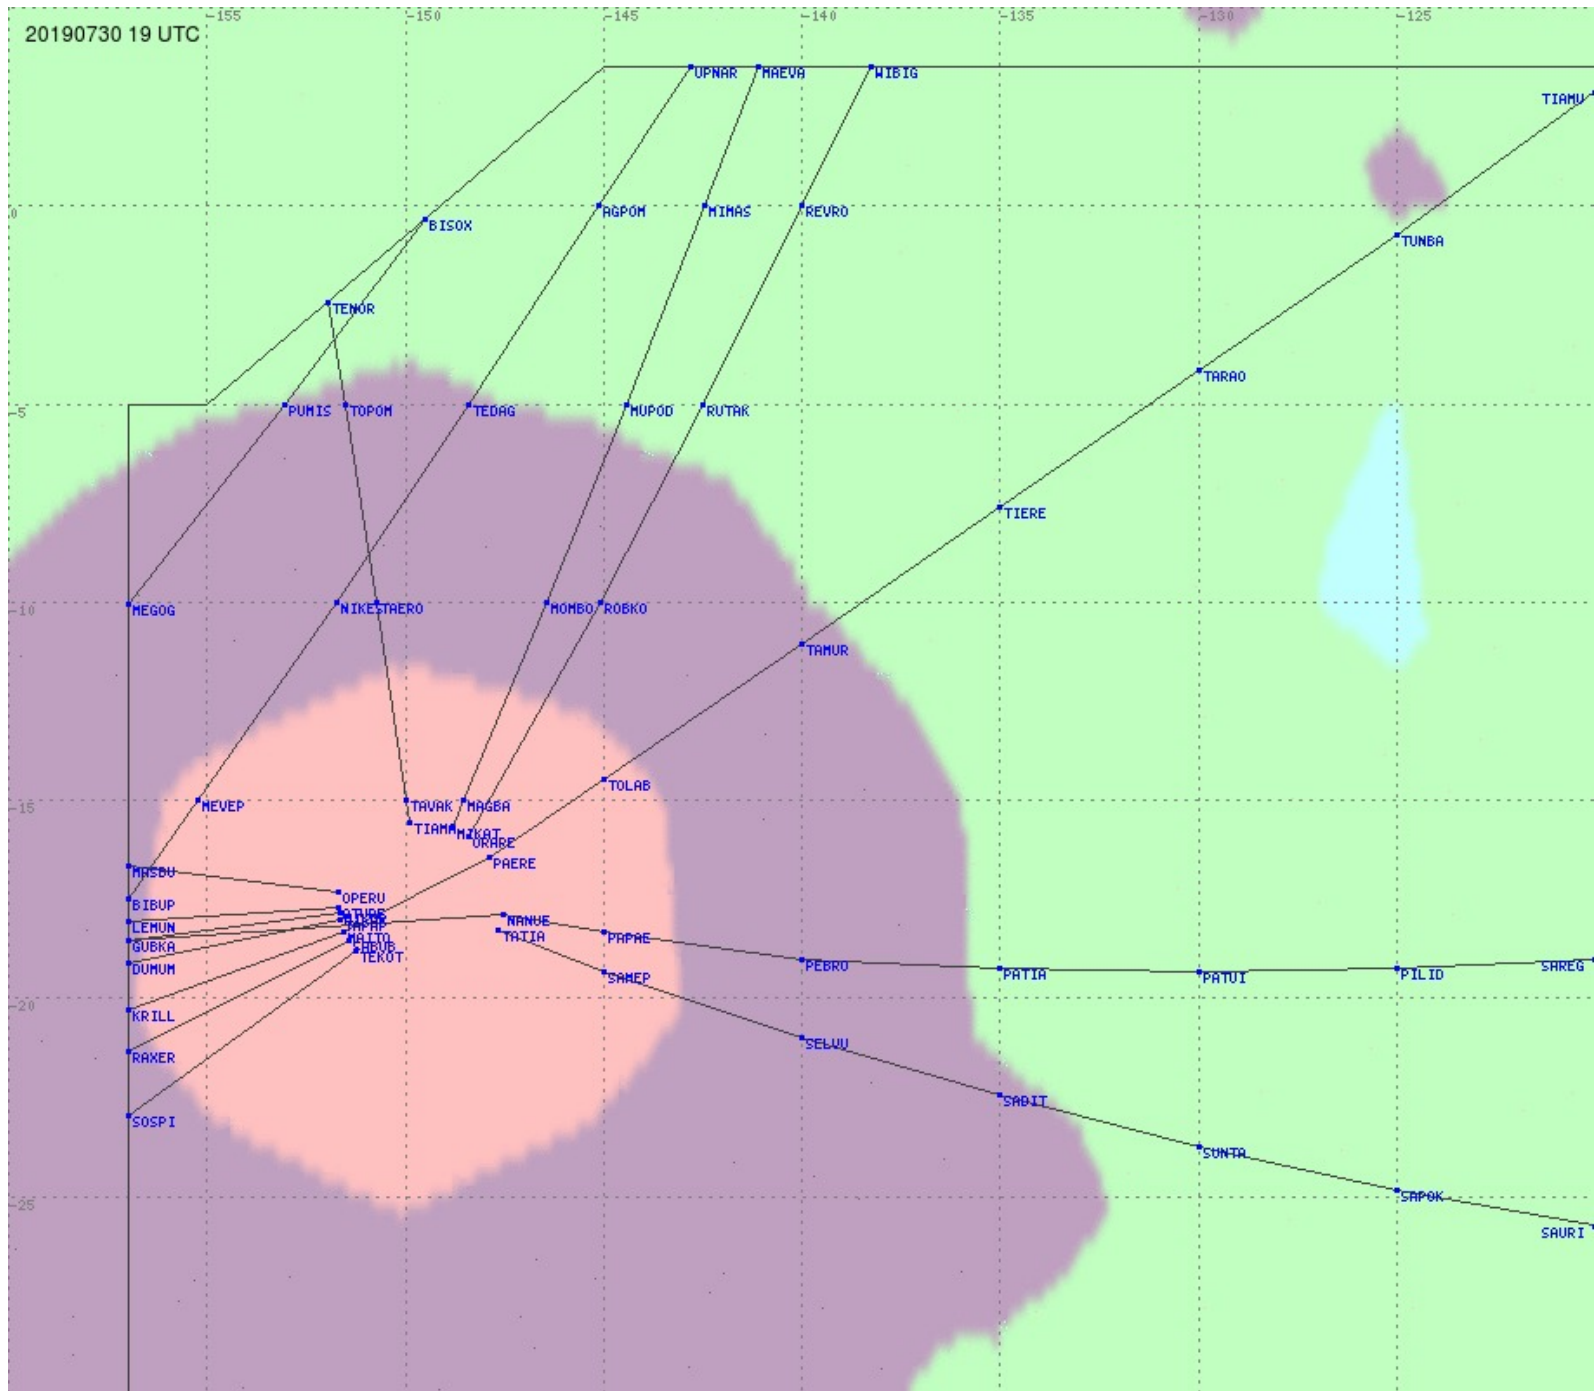

Tahiti FIR - HF Propag - 20190730

2.8 MHz
3.5 MHz
5.6 MHz
8.9 MHz
13.3 MHz
17.9 MHz
None