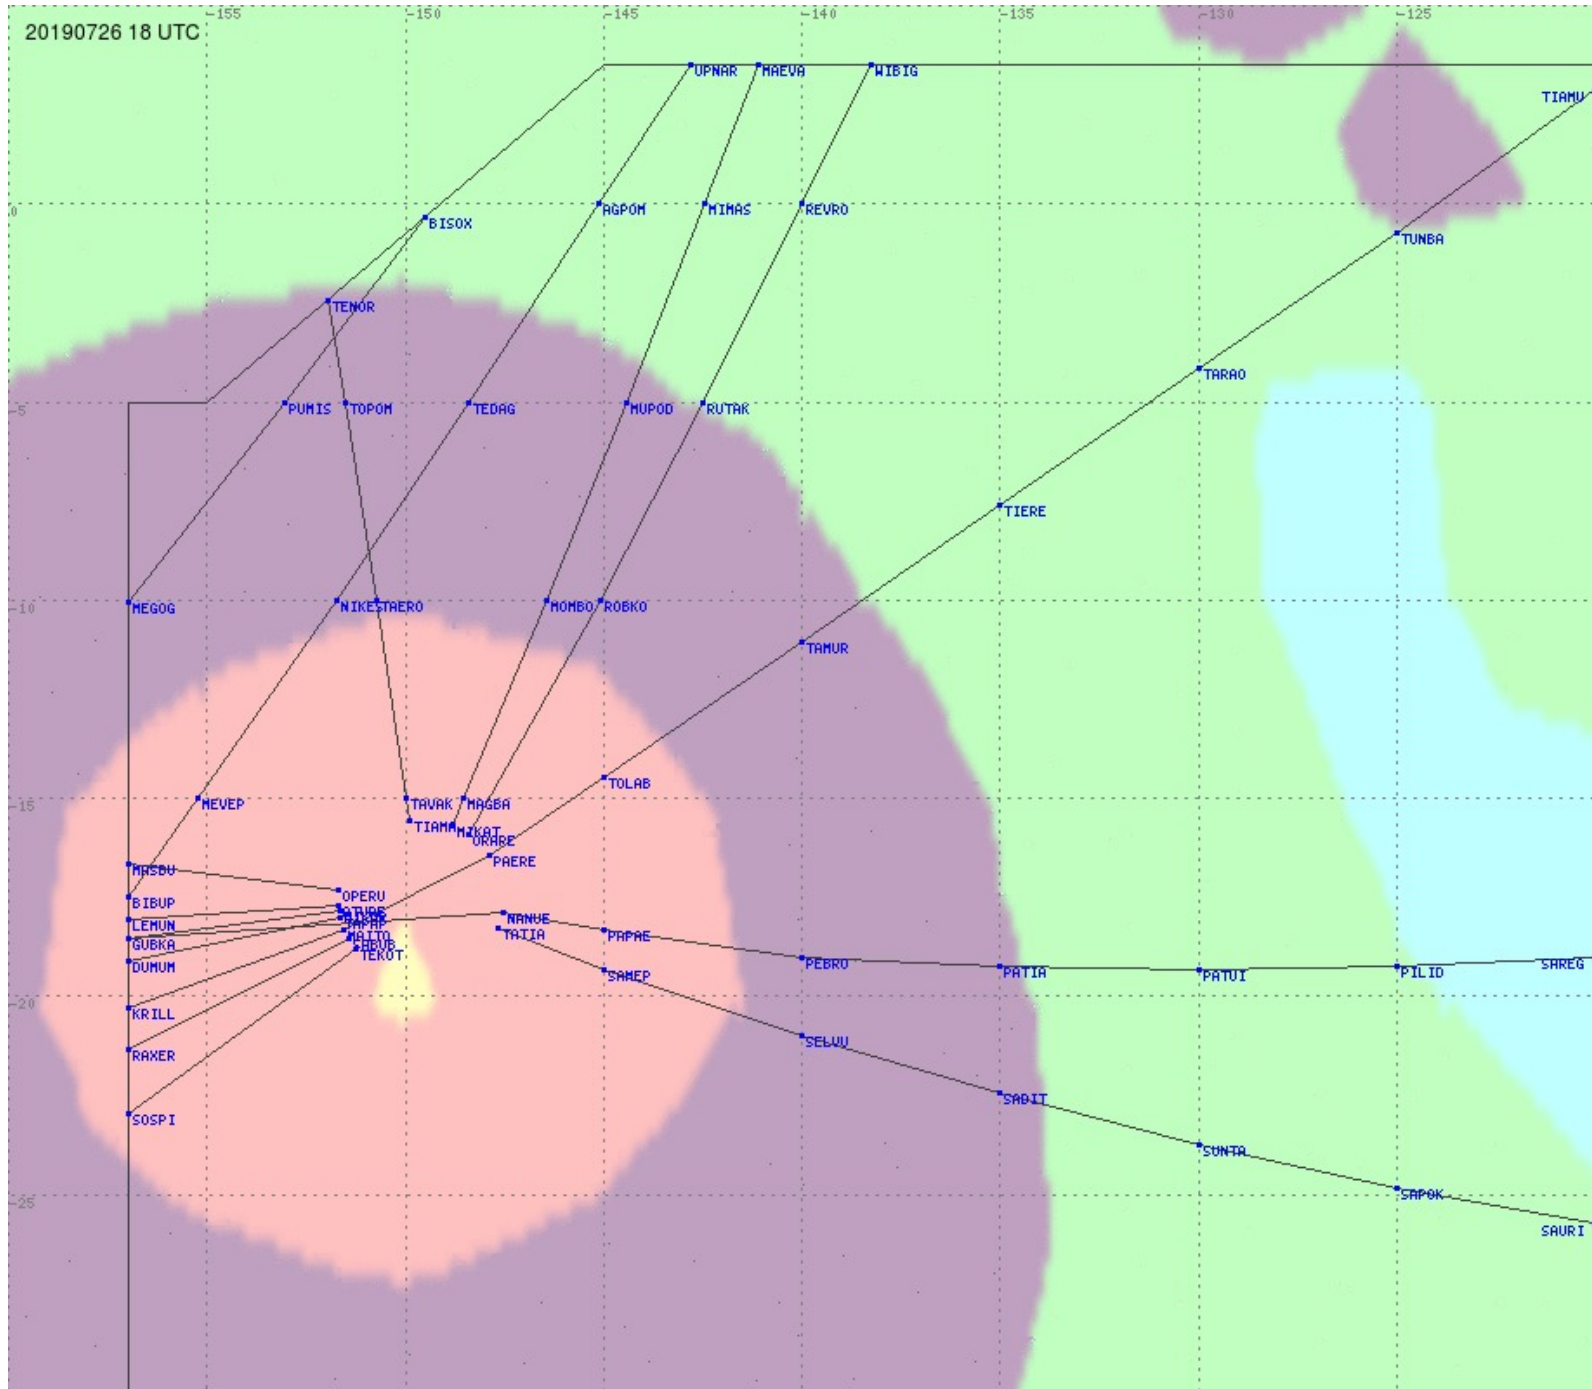

Tahiti FIR - HF Propag - 20190726

2.8 MHz 3.5 MHz 5.6 MHz 8.9 MHz 13.3 MHz 17.9 MHz None

Tahiti FIR - HF Propag - 20190726

2.8 MHz
3.5 MHz
5.6 MHz
8.9 MHz
13.3 MHz
17.9 MHz
None

Tahiti FIR - HF Propag - 20190726

2.8 MHz 3.5 MHz 5.6 MHz 8.9 MHz 13.3 MHz 17.9 MHz None

Tahiti FIR - HF Propag - 20190726

2.8 MHz 3.5 MHz 5.6 MHz 8.9 MHz 13.3 MHz 17.9 MHz None

Tahiti FIR - HF Propag - 20190726

2.8 MHz 3.5 MHz 5.6 MHz 8.9 MHz 13.3 MHz 17.9 MHz None

Tahiti FIR - HF Propag - 20190726

Tahiti FIR - HF Propag - 20190726

2.8 MHz
3.5 MHz
5.6 MHz
8.9 MHz
13.3 MHz
17.9 MHz
None

Tahiti FIR - HF Propag - 20190726

Tahiti FIR - HF Propag - 20190726

2.8 MHz 3.5 MHz 5.6 MHz 8.9 MHz 13.3 MHz 17.9 MHz None