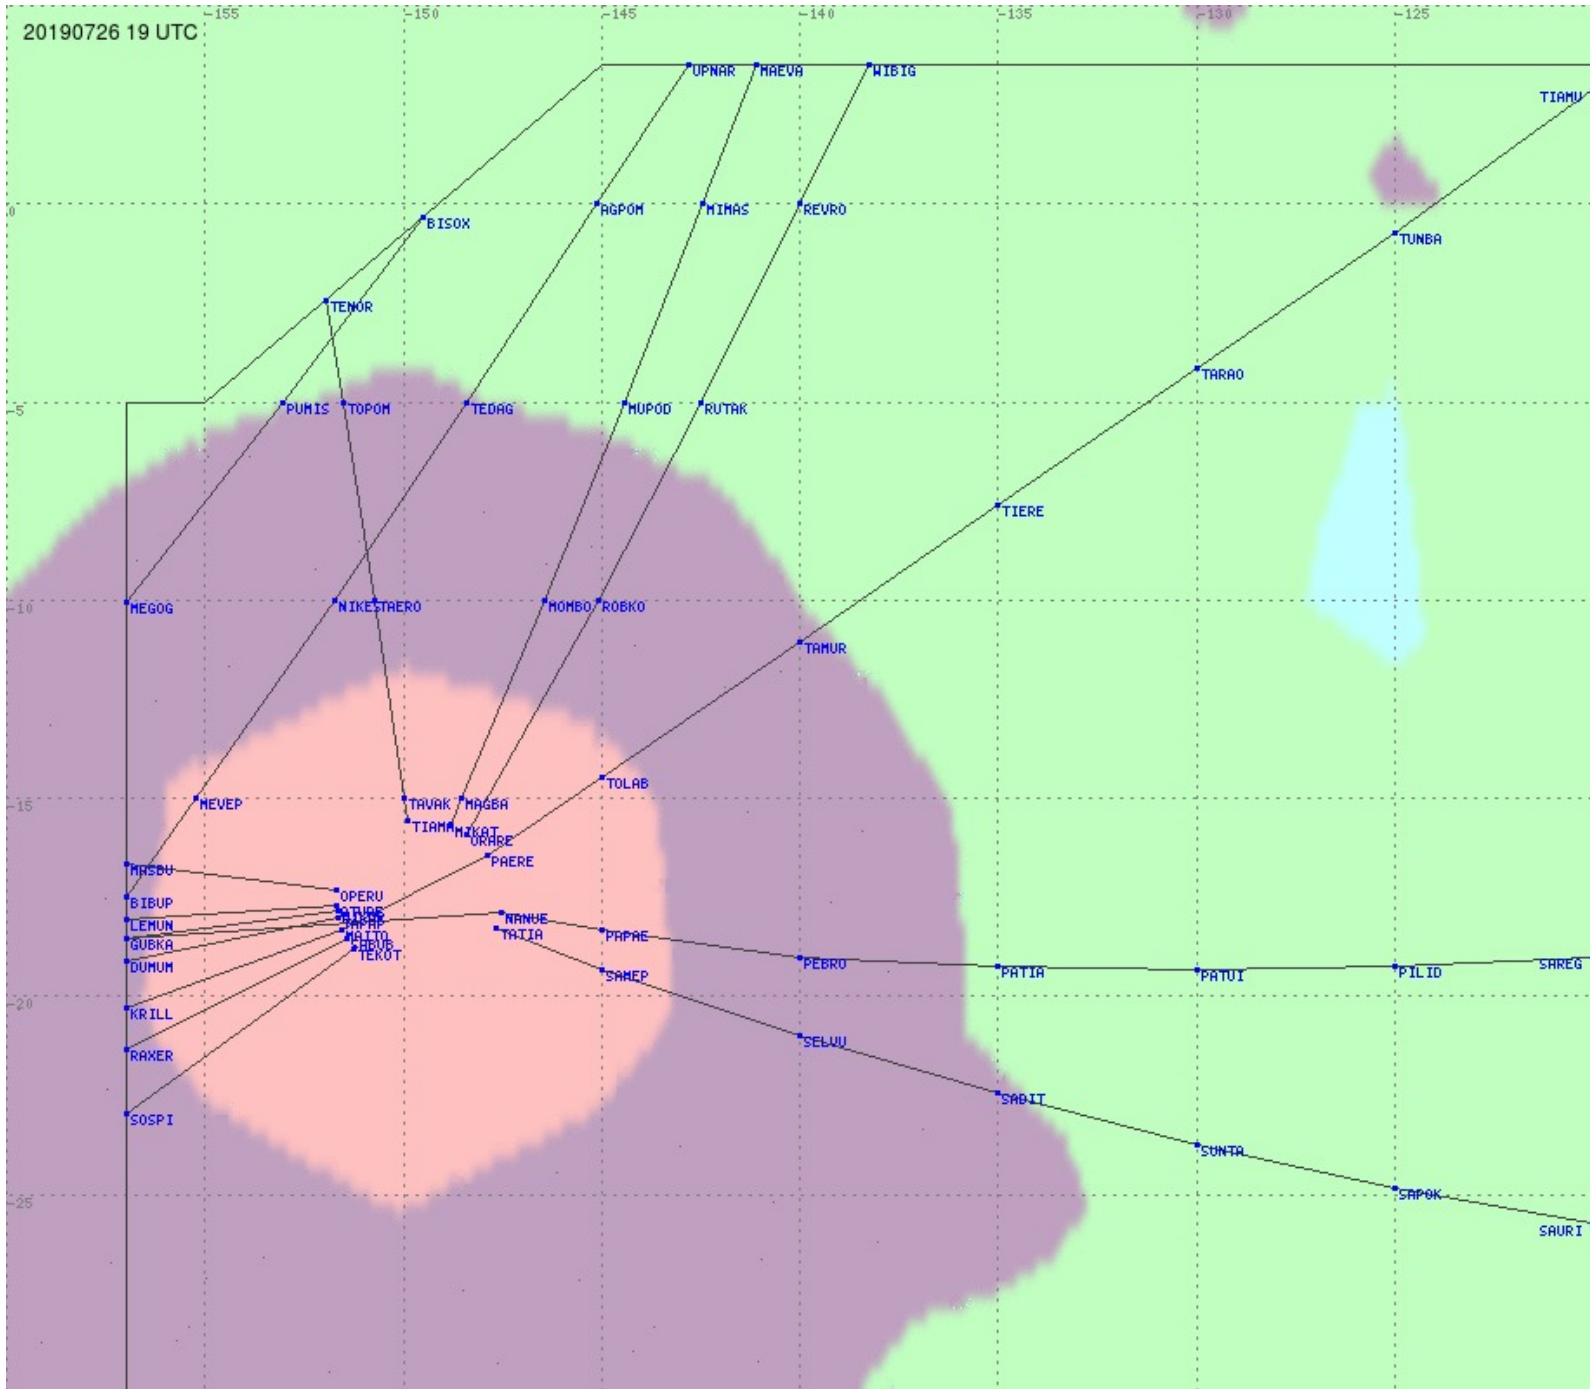

Tahiti FIR - HF Propag - 20190726

2.8 MHz 3.5 MHz 5.6 MHz 8.9 MHz 13.3 MHz 17.9 MHz None

Tahiti FIR - HF Propag - 20190726

2.8 MHz
3.5 MHz
5.6 MHz
8.9 MHz
13.3 MHz
17.9 MHz
None

Tahiti FIR - HF Propag - 20190726

2.8 MHz 3.5 MHz 5.6 MHz 8.9 MHz 13.3 MHz 17.9 MHz None

Tahiti FIR - HF Propag - 20190726

2.8 MHz 3.5 MHz 5.6 MHz 8.9 MHz 13.3 MHz 17.9 MHz None

Tahiti FIR - HF Propag - 20190726

2.8 MHz 3.5 MHz 5.6 MHz 8.9 MHz 13.3 MHz 17.9 MHz None

Tahiti FIR - HF Propag - 20190726

Tahiti FIR - HF Propag - 20190726

2.8 MHz
3.5 MHz
5.6 MHz
8.9 MHz
13.3 MHz
17.9 MHz
None

Tahiti FIR - HF Propag - 20190726

Tahiti FIR - HF Propag - 20190726

2.8 MHz 3.5 MHz 5.6 MHz 8.9 MHz 13.3 MHz 17.9 MHz None