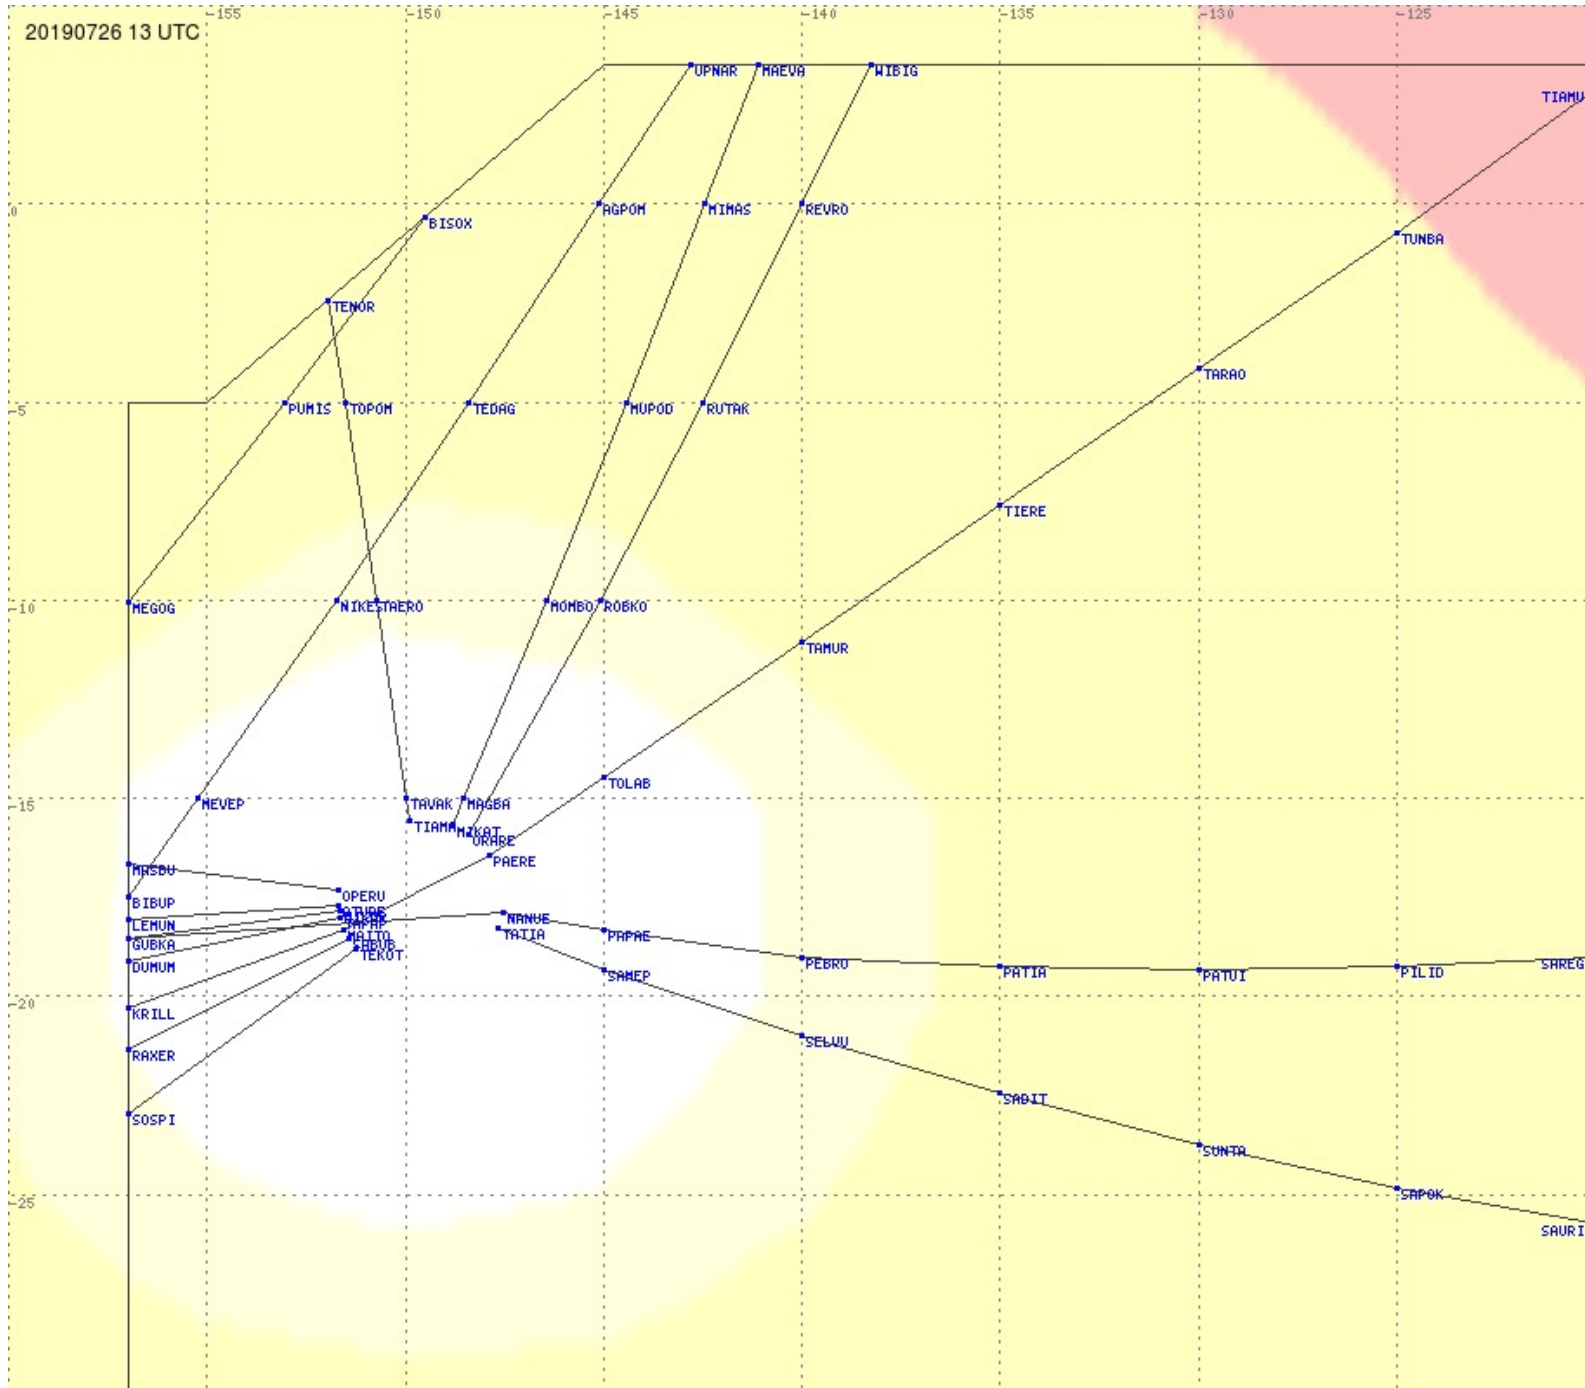

Tahiti FIR - HF Propag - 20190726

Tahiti FIR - HF Propag - 20190726

Tahiti FIR - HF Propag - 20190726

Tahiti FIR - HF Propag - 20190726

2.8 MHz
3.5 MHz
5.6 MHz
8.9 MHz
13.3 MHz
17.9 MHz
None

Tahiti FIR - HF Propag - 20190726

2.8 MHz 3.5 MHz 5.6 MHz 8.9 MHz 13.3 MHz 17.9 MHz None

Tahiti FIR - HF Propag - 20190726

2.8 MHz 3.5 MHz 5.6 MHz 8.9 MHz 13.3 MHz 17.9 MHz None

Tahiti FIR - HF Propag - 20190726

2.8 MHz 3.5 MHz 5.6 MHz 8.9 MHz 13.3 MHz 17.9 MHz None