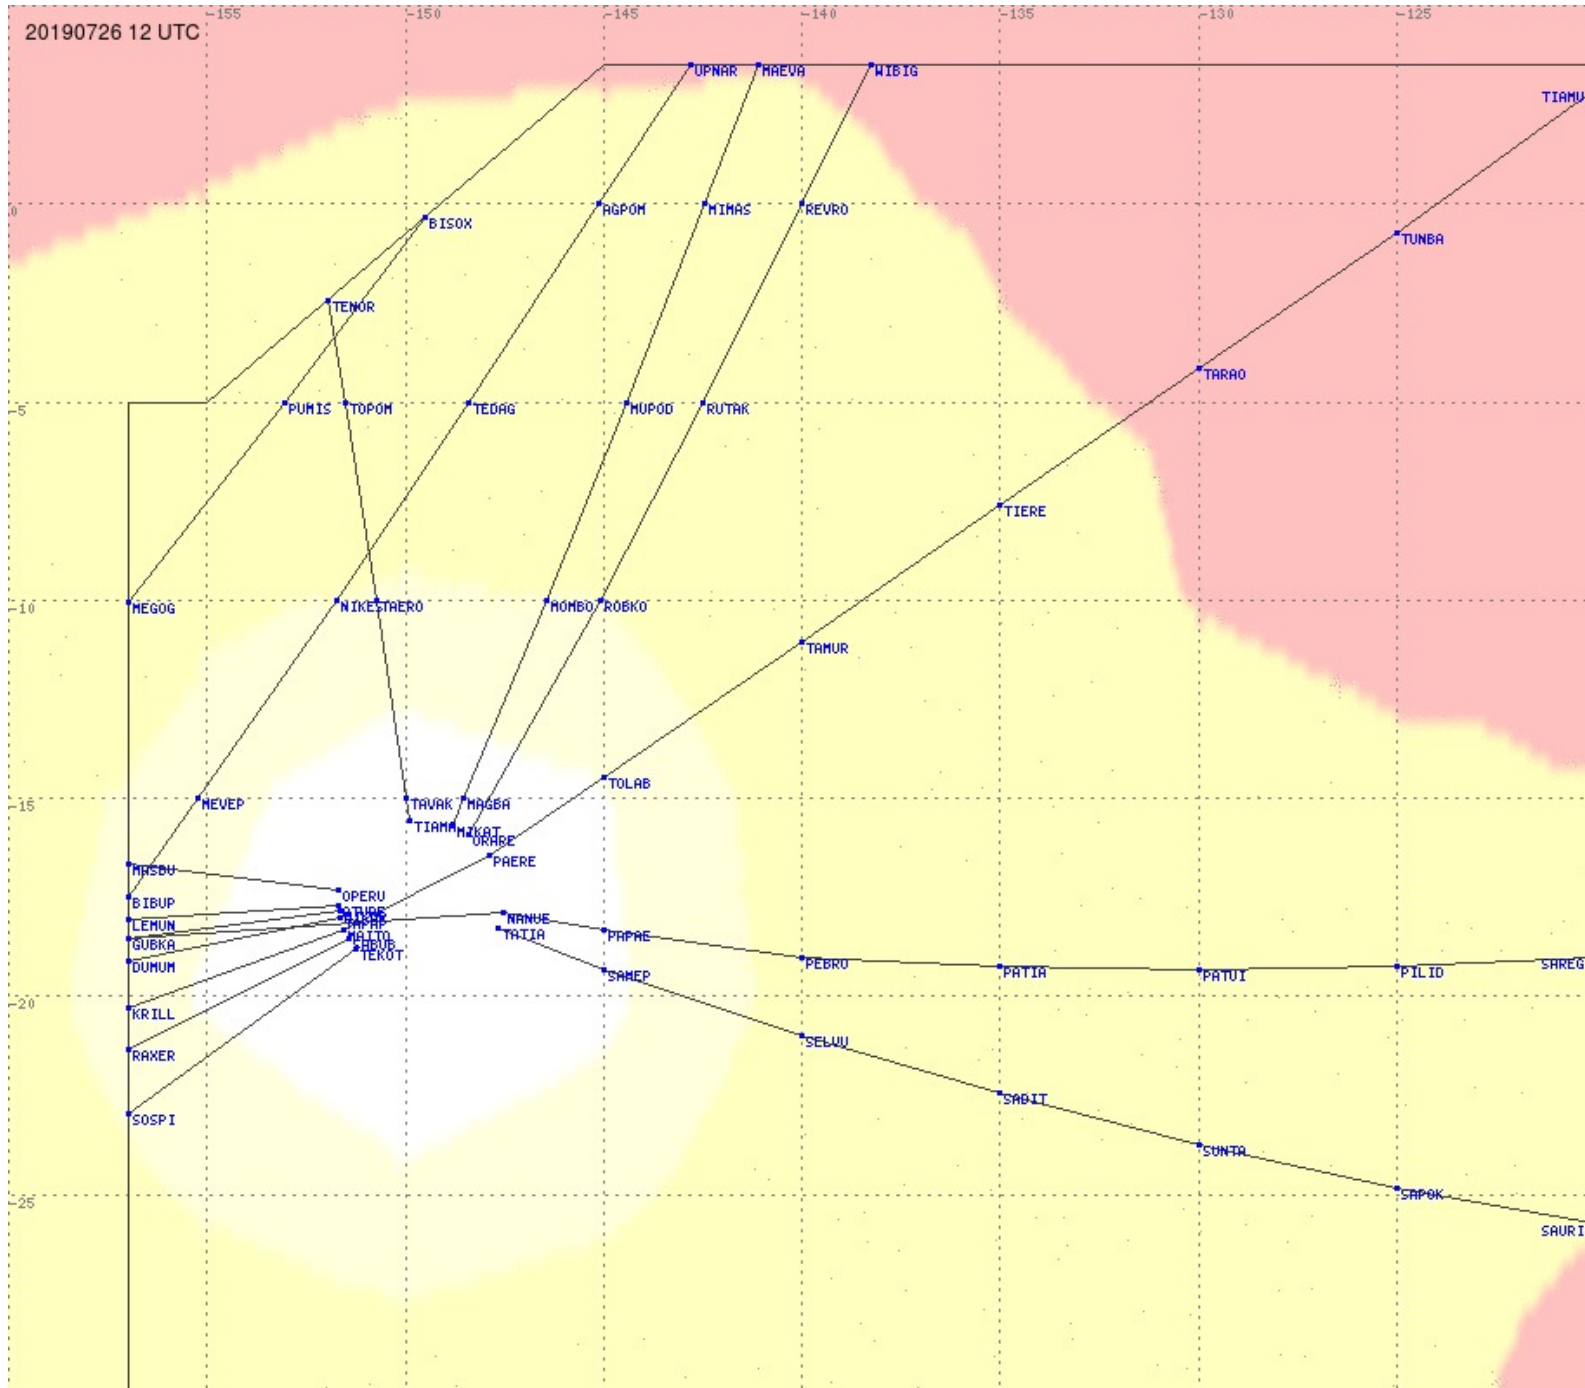

Tahiti FIR - HF Propag - 20190726

Tahiti FIR - HF Propag - 20190726

Tahiti FIR - HF Propag - 20190726

Tahiti FIR - HF Propag - 20190726

2.8 MHz
3.5 MHz
5.6 MHz
8.9 MHz
13.3 MHz
17.9 MHz
None

Tahiti FIR - HF Propag - 20190726

2.8 MHz 3.5 MHz 5.6 MHz 8.9 MHz 13.3 MHz 17.9 MHz None

Tahiti FIR - HF Propag - 20190726

2.8 MHz 3.5 MHz 5.6 MHz 8.9 MHz 13.3 MHz 17.9 MHz None

Tahiti FIR - HF Propag - 20190726

2.8 MHz 3.5 MHz 5.6 MHz 8.9 MHz 13.3 MHz 17.9 MHz None