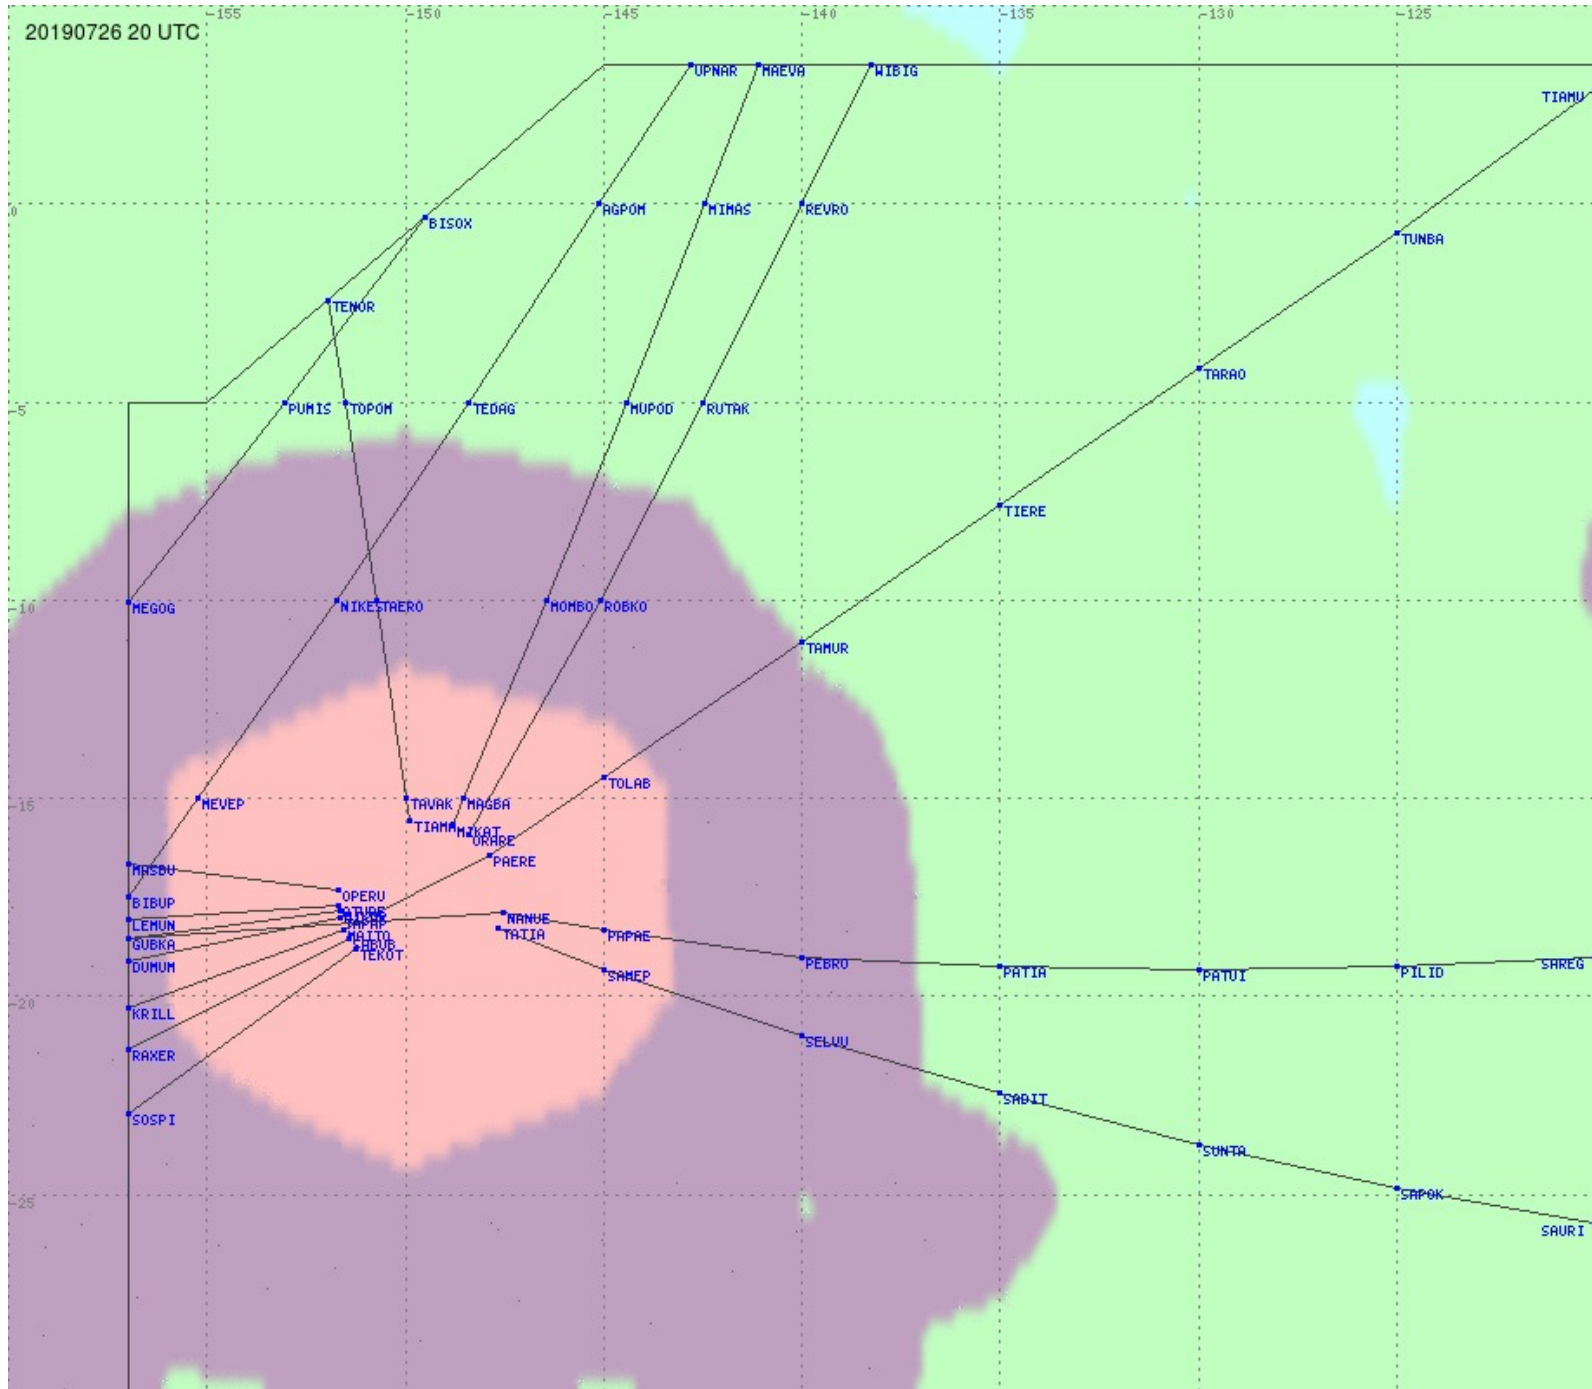

Tahiti FIR - HF Propag - 20190726

2.8 MHz 3.5 MHz 5.6 MHz 8.9 MHz 13.3 MHz 17.9 MHz None

Tahiti FIR - HF Propag - 20190726

2.8 MHz
3.5 MHz
5.6 MHz
8.9 MHz
13.3 MHz
17.9 MHz
None

Tahiti FIR - HF Propag - 20190726

2.8 MHz 3.5 MHz 5.6 MHz 8.9 MHz 13.3 MHz 17.9 MHz None

Tahiti FIR - HF Propag - 20190726

2.8 MHz 3.5 MHz 5.6 MHz 8.9 MHz 13.3 MHz 17.9 MHz None

Tahiti FIR - HF Propag - 20190726

2.8 MHz 3.5 MHz 5.6 MHz 8.9 MHz 13.3 MHz 17.9 MHz None

Tahiti FIR - HF Propag - 20190726

Tahiti FIR - HF Propag - 20190726

2.8 MHz
3.5 MHz
5.6 MHz
8.9 MHz
13.3 MHz
17.9 MHz
None

Tahiti FIR - HF Propag - 20190726

Tahiti FIR - HF Propag - 20190726

2.8 MHz 3.5 MHz 5.6 MHz 8.9 MHz 13.3 MHz 17.9 MHz None