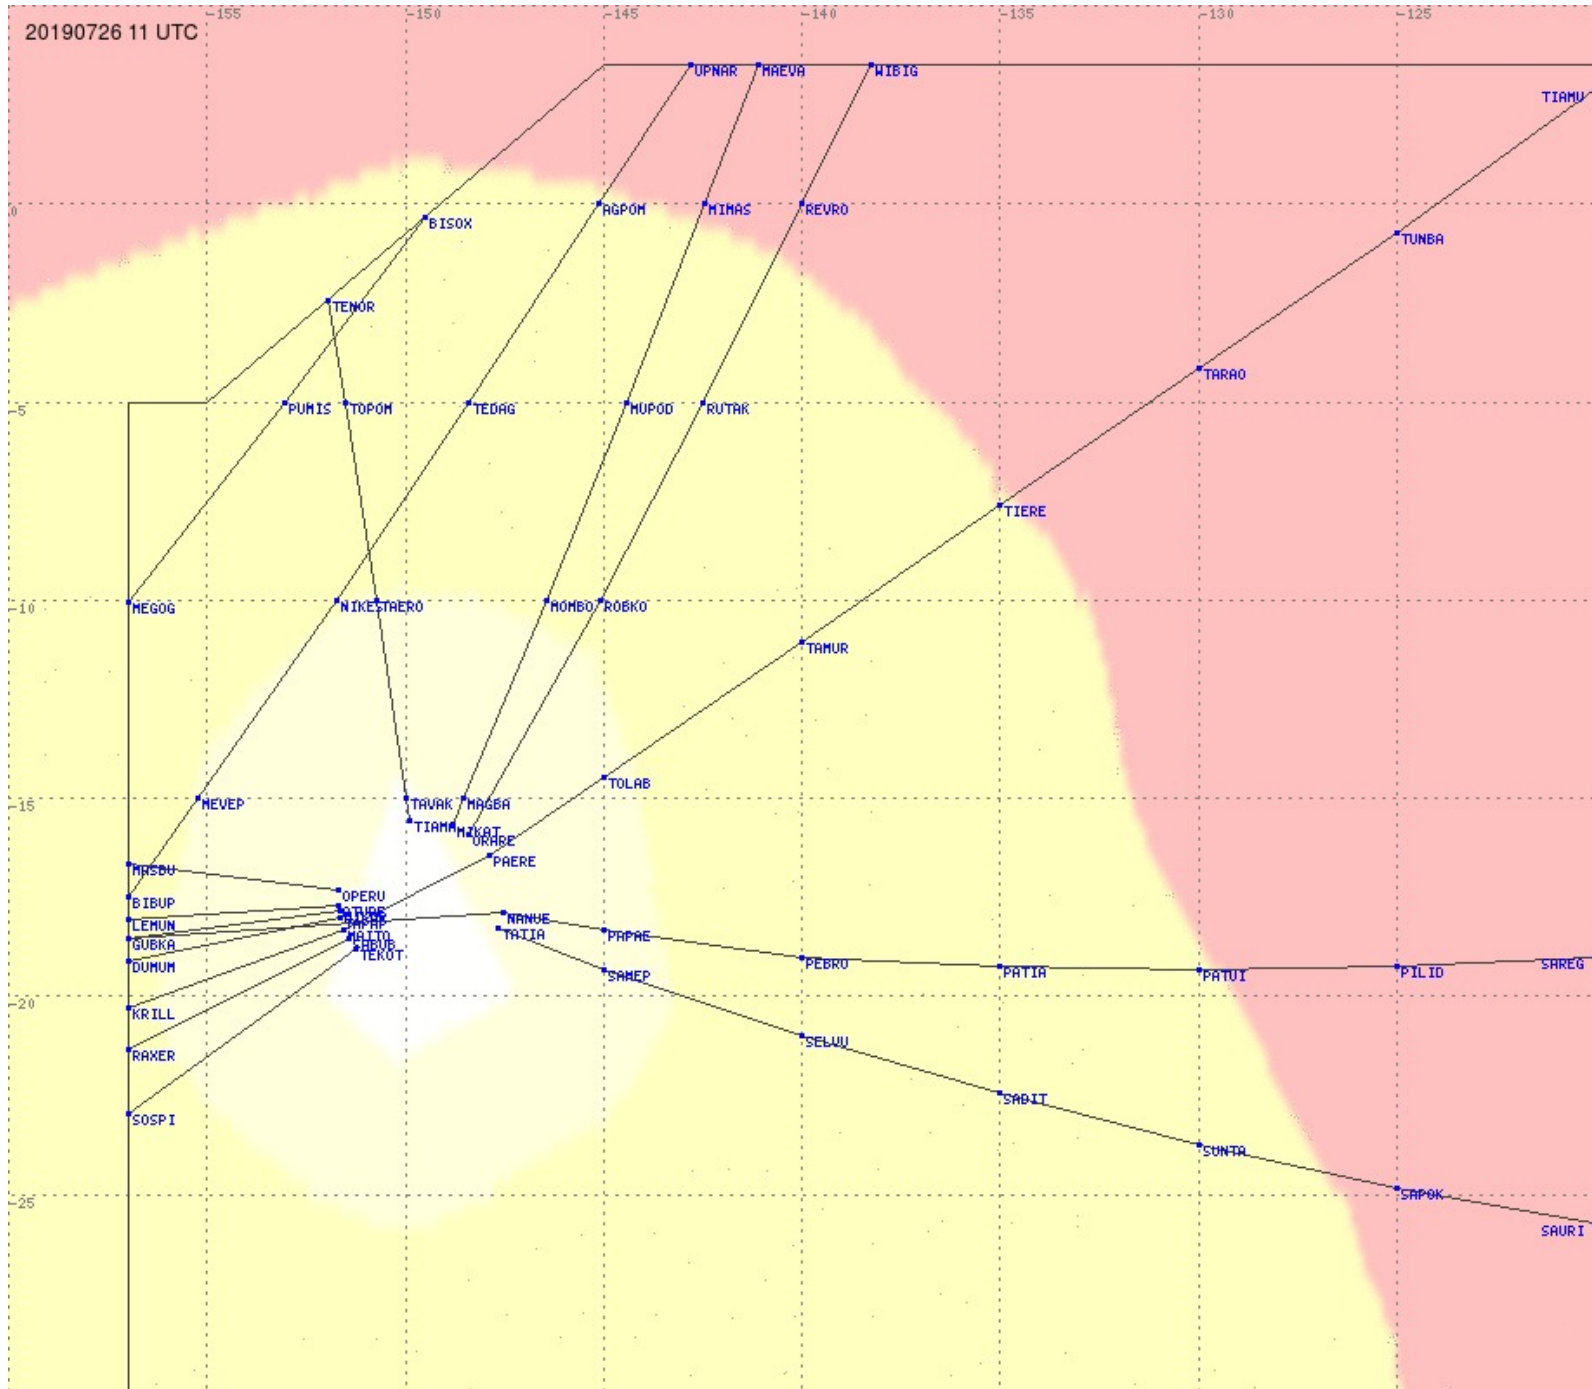

Tahiti FIR - HF Propag - 20190726

Tahiti FIR - HF Propag - 20190726

Tahiti FIR - HF Propag - 20190726

Tahiti FIR - HF Propag - 20190726

2.8 MHz
3.5 MHz
5.6 MHz
8.9 MHz
13.3 MHz
17.9 MHz
None

Tahiti FIR - HF Propag - 20190726

2.8 MHz 3.5 MHz 5.6 MHz 8.9 MHz 13.3 MHz 17.9 MHz None

Tahiti FIR - HF Propag - 20190726

2.8 MHz 3.5 MHz 5.6 MHz 8.9 MHz 13.3 MHz 17.9 MHz None

Tahiti FIR - HF Propag - 20190726

2.8 MHz 3.5 MHz 5.6 MHz 8.9 MHz 13.3 MHz 17.9 MHz None