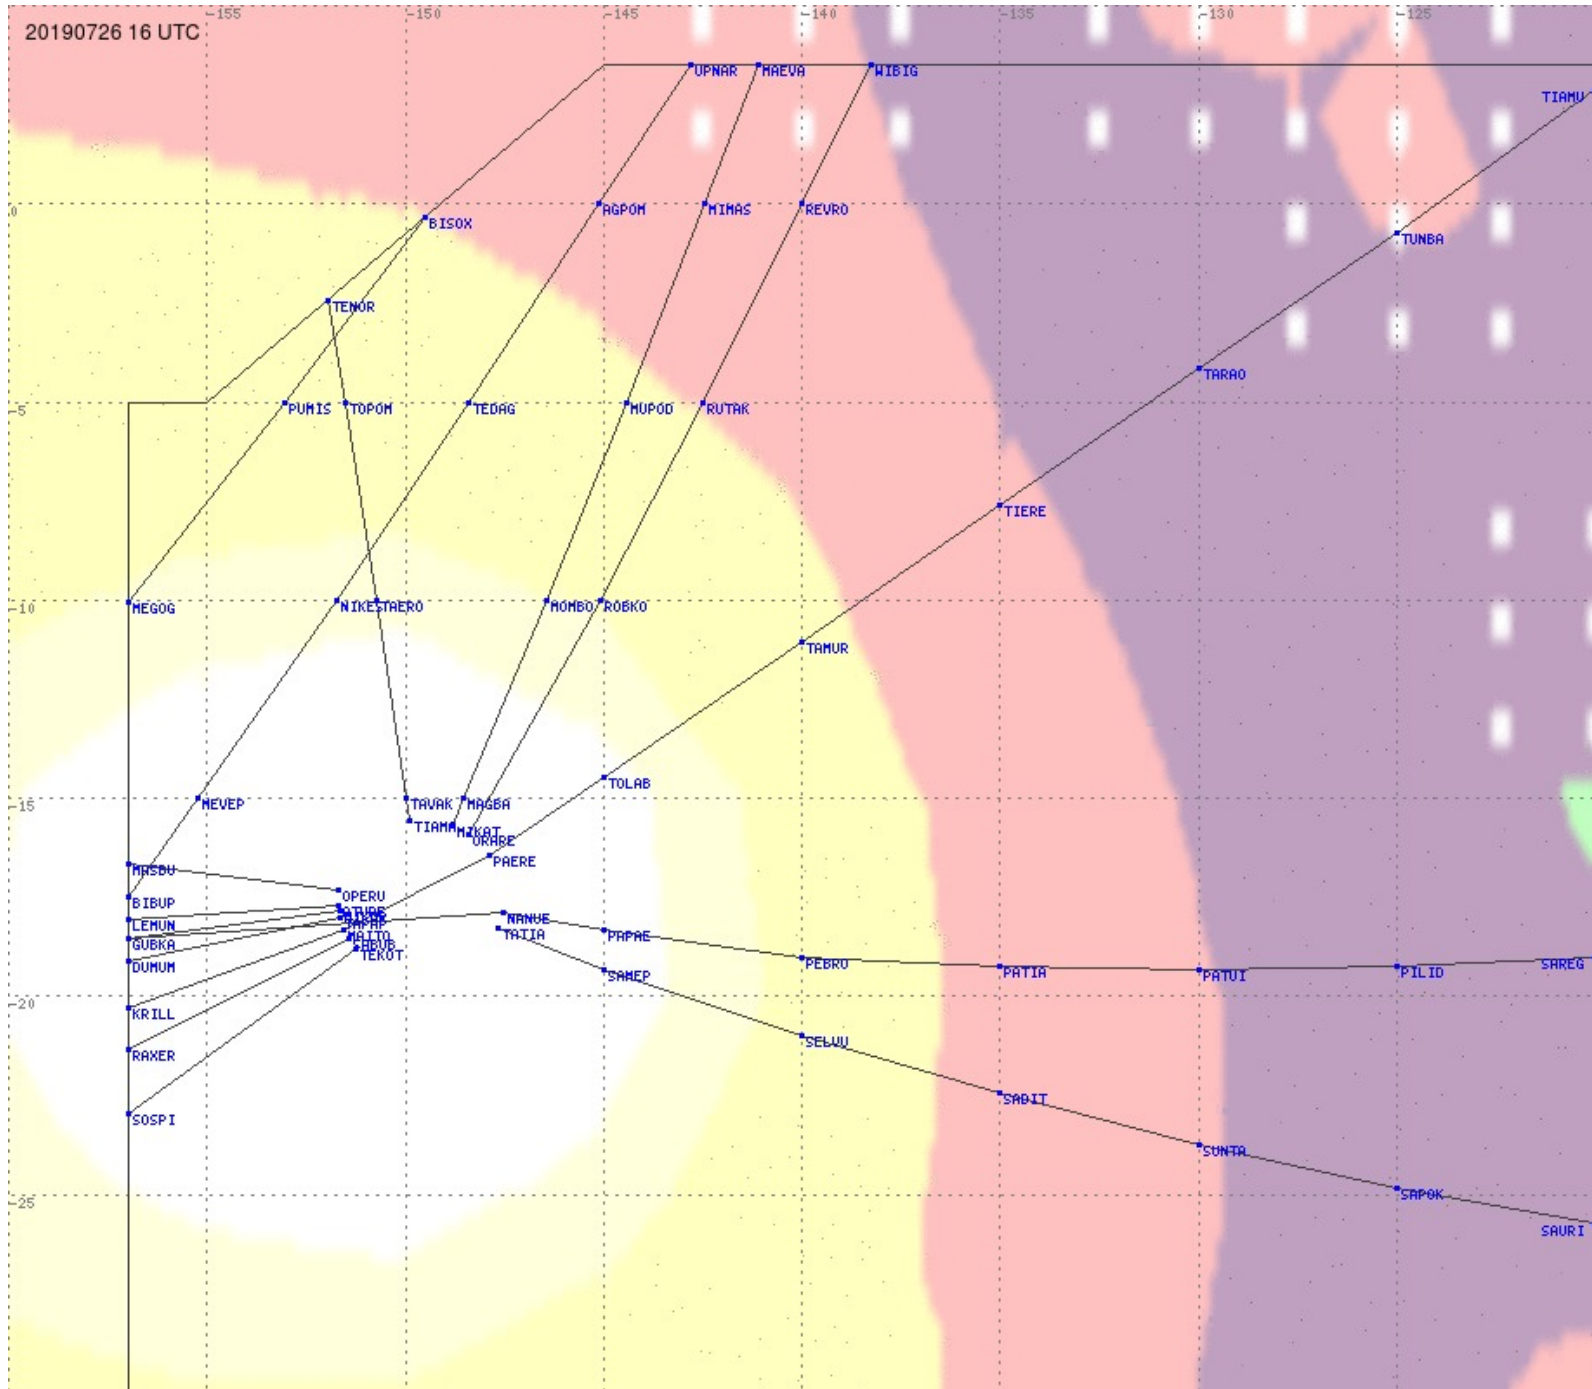

Tahiti FIR - HF Propag - 20190726

Tahiti FIR - HF Propag - 20190726

Tahiti FIR - HF Propag - 20190726

Tahiti FIR - HF Propag - 20190726

2.8 MHz
3.5 MHz
5.6 MHz
8.9 MHz
13.3 MHz
17.9 MHz
None

Tahiti FIR - HF Propag - 20190726

2.8 MHz 3.5 MHz 5.6 MHz 8.9 MHz 13.3 MHz 17.9 MHz None

Tahiti FIR - HF Propag - 20190726

2.8 MHz 3.5 MHz 5.6 MHz 8.9 MHz 13.3 MHz 17.9 MHz None

Tahiti FIR - HF Propag - 20190726

2.8 MHz 3.5 MHz 5.6 MHz 8.9 MHz 13.3 MHz 17.9 MHz None

Tahiti FIR - HF Propag - 20190726

Tahiti FIR - HF Propag - 20190726

2.8 MHz
3.5 MHz
5.6 MHz
8.9 MHz
13.3 MHz
17.9 MHz
None

Tahiti FIR - HF Propag - 20190726

Tahiti FIR - HF Propag - 20190726

2.8 MHz 3.5 MHz 5.6 MHz 8.9 MHz 13.3 MHz 17.9 MHz None

Tahiti FIR - HF Propag - 20190726

2.8 MHz 3.5 MHz 5.6 MHz 8.9 MHz 13.3 MHz 17.9 MHz None

Tahiti FIR - HF Propag - 20190726

2.8 MHz
3.5 MHz
5.6 MHz
8.9 MHz
13.3 MHz
17.9 MHz
None

Tahiti FIR - HF Propag - 20190726