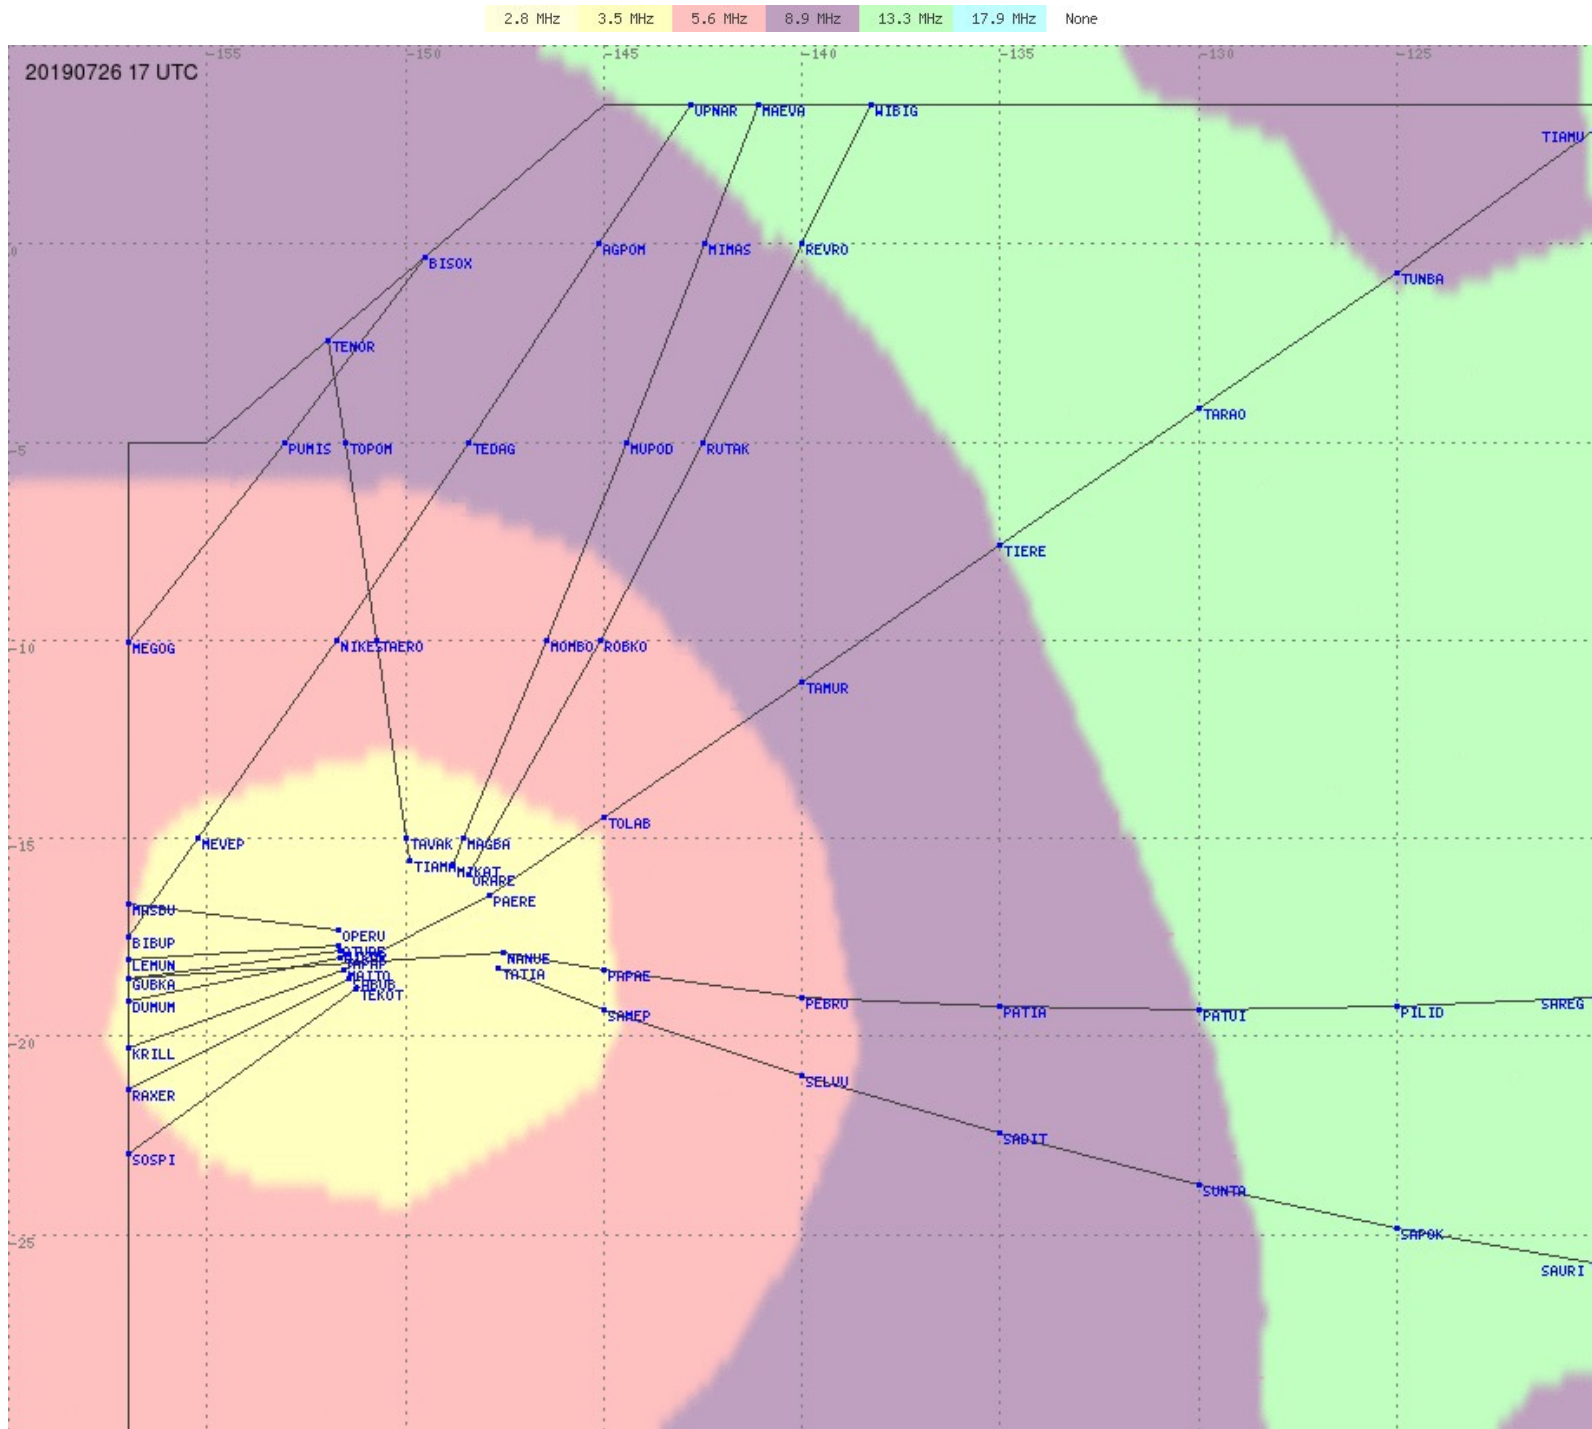

Tahiti FIR - HF Propag - 20190726

2.8 MHz 3.5 MHz 5.6 MHz 8.9 MHz 13.3 MHz 17.9 MHz None

Tahiti FIR - HF Propag - 20190726

2.8 MHz
3.5 MHz
5.6 MHz
8.9 MHz
13.3 MHz
17.9 MHz
None

Tahiti FIR - HF Propag - 20190726

2.8 MHz 3.5 MHz 5.6 MHz 8.9 MHz 13.3 MHz 17.9 MHz None

Tahiti FIR - HF Propag - 20190726

2.8 MHz 3.5 MHz 5.6 MHz 8.9 MHz 13.3 MHz 17.9 MHz None

Tahiti FIR - HF Propag - 20190726

2.8 MHz 3.5 MHz 5.6 MHz 8.9 MHz 13.3 MHz 17.9 MHz None

Tahiti FIR - HF Propag - 20190726

Tahiti FIR - HF Propag - 20190726

2.8 MHz
3.5 MHz
5.6 MHz
8.9 MHz
13.3 MHz
17.9 MHz
None

Tahiti FIR - HF Propag - 20190726

Tahiti FIR - HF Propag - 20190726

2.8 MHz 3.5 MHz 5.6 MHz 8.9 MHz 13.3 MHz 17.9 MHz None