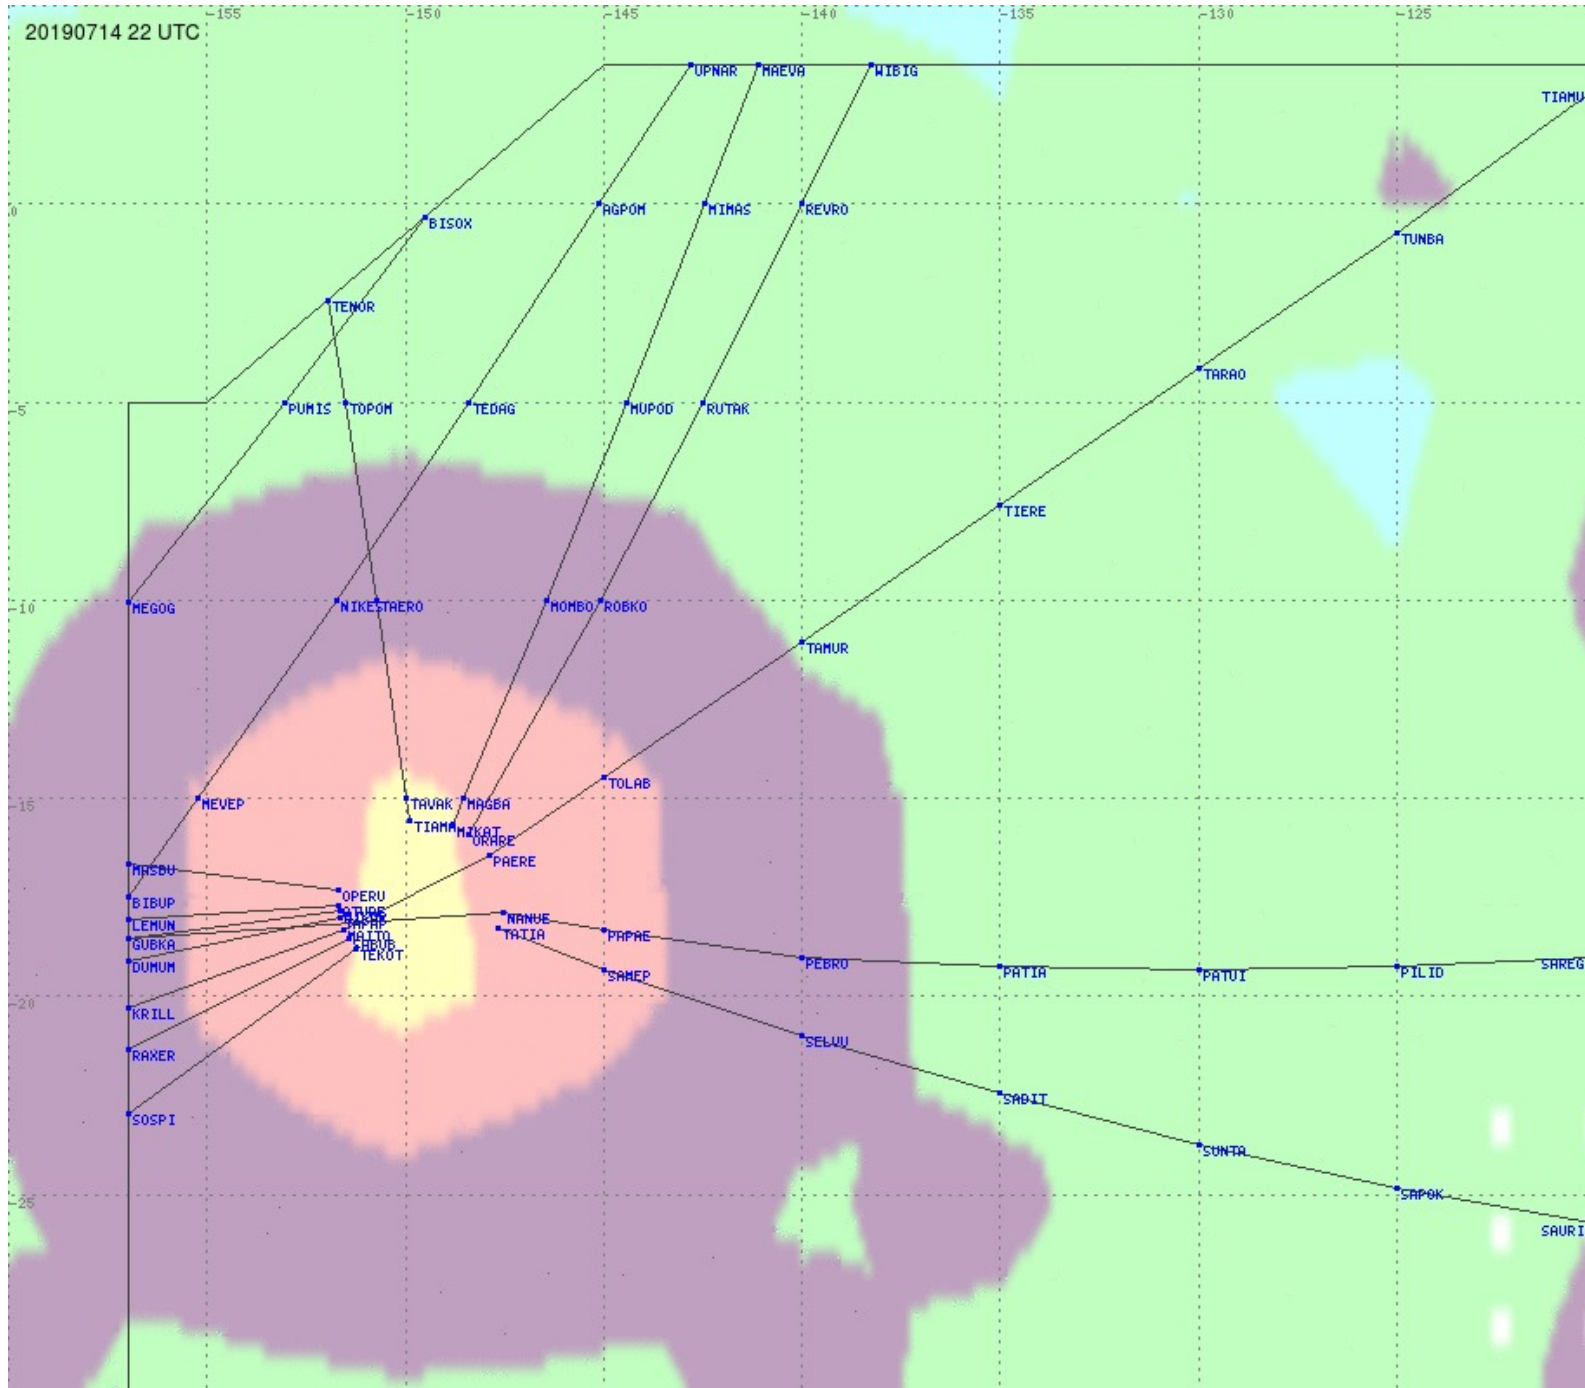

Tahiti FIR - HF Propag - 20190714

Tahiti FIR - HF Propag - 20190714

Tahiti FIR - HF Propag - 20190714

Tahiti FIR - HF Propag - 20190714

Tahiti FIR - HF Propag - 20190714

Tahiti FIR - HF Propag - 20190714

2.8 MHz 3.5 MHz 5.6 MHz 8.9 MHz 13.3 MHz 17.9 MHz None

Tahiti FIR - HF Propag - 20190714

Tahiti FIR - HF Propag - 20190714

2.8 MHz
3.5 MHz
5.6 MHz
8.9 MHz
13.3 MHz
17.9 MHz
None

Tahiti FIR - HF Propag - 20190714

Tahiti FIR - HF Propag - 20190714

Tahiti FIR - HF Propag - 20190714

2.8 MHz 3.5 MHz 5.6 MHz 8.9 MHz 13.3 MHz 17.9 MHz None

Tahiti FIR - HF Propag - 20190714

2.8 MHz
3.5 MHz
5.6 MHz
8.9 MHz
13.3 MHz
17.9 MHz
None

Tahiti FIR - HF Propag - 20190714

2.8 MHz
3.5 MHz
5.6 MHz
8.9 MHz
13.3 MHz
17.9 MHz
None

Tahiti FIR - HF Propag - 20190714

2.8 MHz 3.5 MHz 5.6 MHz 8.9 MHz 13.3 MHz 17.9 MHz None

Tahiti FIR - HF Propag - 20190714

2.8 MHz 3.5 MHz 5.6 MHz 8.9 MHz 13.3 MHz 17.9 MHz None