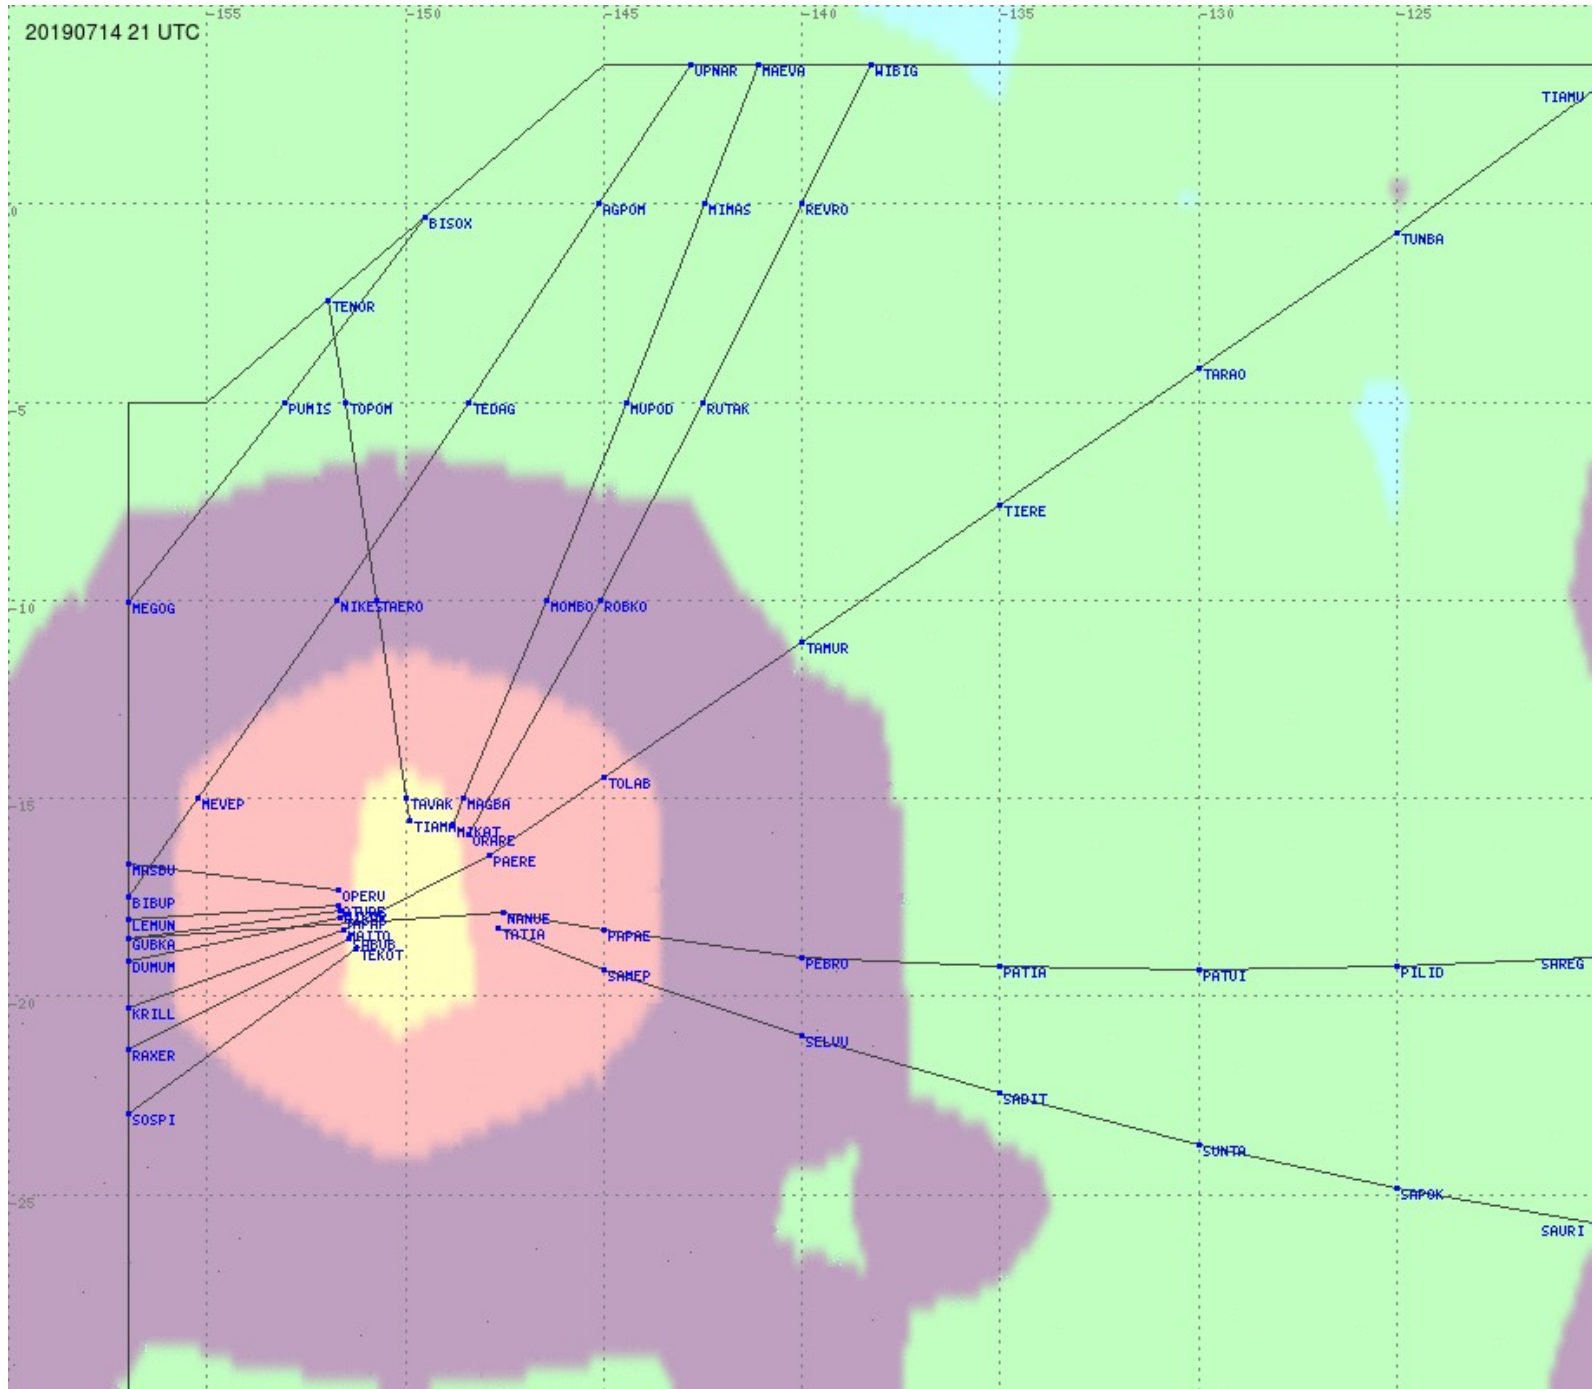

Tahiti FIR - HF Propag - 20190714

Tahiti FIR - HF Propag - 20190714

Tahiti FIR - HF Propag - 20190714

Tahiti FIR - HF Propag - 20190714

Tahiti FIR - HF Propag - 20190714

Tahiti FIR - HF Propag - 20190714

2.8 MHz 3.5 MHz 5.6 MHz 8.9 MHz 13.3 MHz 17.9 MHz None

Tahiti FIR - HF Propag - 20190714

Tahiti FIR - HF Propag - 20190714

2.8 MHz
3.5 MHz
5.6 MHz
8.9 MHz
13.3 MHz
17.9 MHz
None

Tahiti FIR - HF Propag - 20190714

Tahiti FIR - HF Propag - 20190714

Tahiti FIR - HF Propag - 20190714

2.8 MHz 3.5 MHz 5.6 MHz 8.9 MHz 13.3 MHz 17.9 MHz None

Tahiti FIR - HF Propag - 20190714

2.8 MHz
3.5 MHz
5.6 MHz
8.9 MHz
13.3 MHz
17.9 MHz
None

Tahiti FIR - HF Propag - 20190714

2.8 MHz
3.5 MHz
5.6 MHz
8.9 MHz
13.3 MHz
17.9 MHz
None

Tahiti FIR - HF Propag - 20190714

2.8 MHz 3.5 MHz 5.6 MHz 8.9 MHz 13.3 MHz 17.9 MHz None

Tahiti FIR - HF Propag - 20190714

2.8 MHz 3.5 MHz 5.6 MHz 8.9 MHz 13.3 MHz 17.9 MHz None