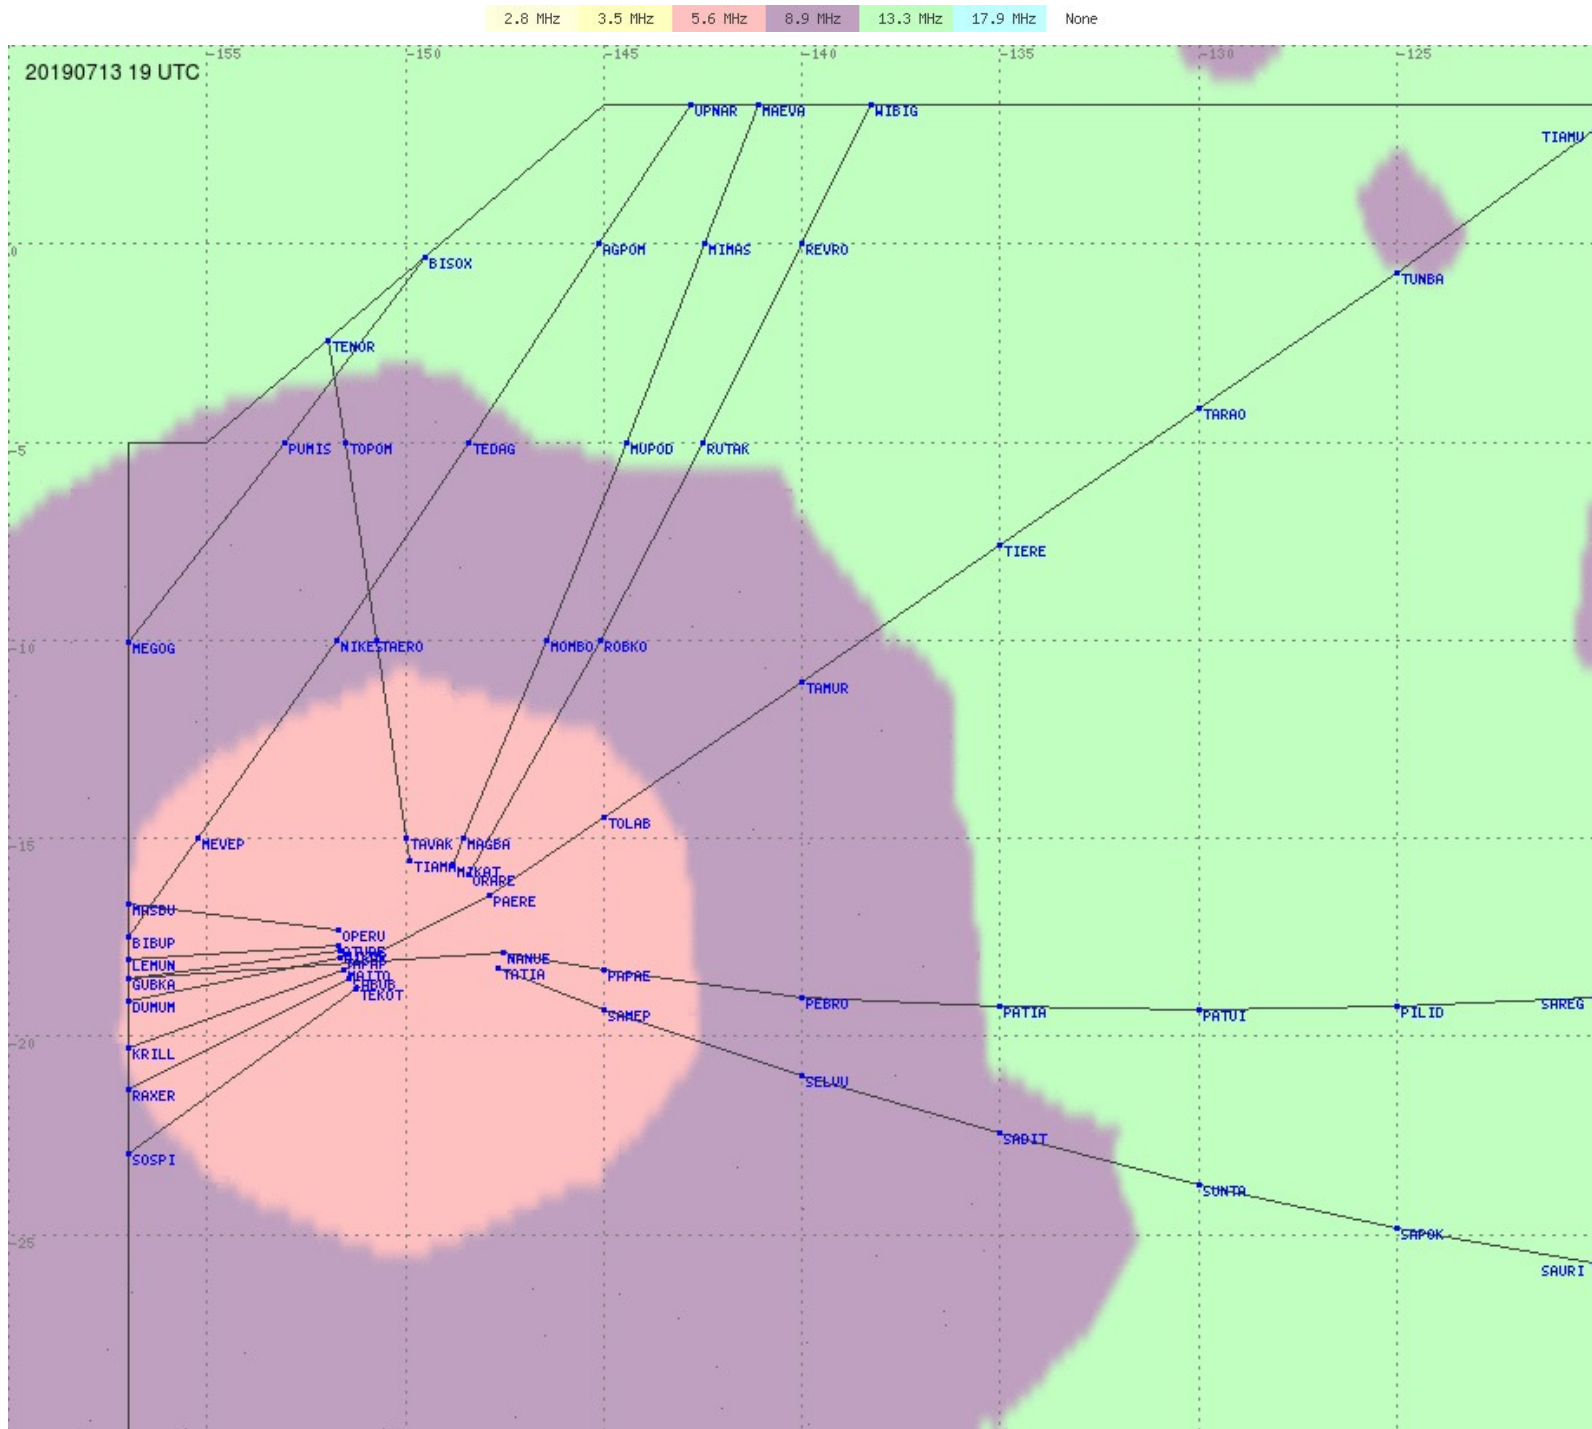

Tahiti FIR - HF Propag - 20190713

2.8 MHz
3.5 MHz
5.6 MHz
8.9 MHz
13.3 MHz
17.9 MHz
None

Tahiti FIR - HF Propag - 20190713

Tahiti FIR - HF Propag - 20190713

2.8 MHz
3.5 MHz
5.6 MHz
8.9 MHz
13.3 MHz
17.9 MHz
None

Tahiti FIR - HF Propag - 20190713

Tahiti FIR - HF Propag - 20190713

Tahiti FIR - HF Propag - 20190713

2.8 MHz
3.5 MHz
5.6 MHz
8.9 MHz
13.3 MHz
17.9 MHz
None

Tahiti FIR - HF Propag - 20190713

2.8 MHz 3.5 MHz 5.6 MHz 8.9 MHz 13.3 MHz 17.9 MHz None

Tahiti FIR - HF Propag - 20190713

2.8 MHz 3.5 MHz 5.6 MHz 8.9 MHz 13.3 MHz 17.9 MHz None

Tahiti FIR - HF Propag - 20190713

2.8 MHz 3.5 MHz 5.6 MHz 8.9 MHz 13.3 MHz 17.9 MHz None

Tahiti FIR - HF Propag - 20190713