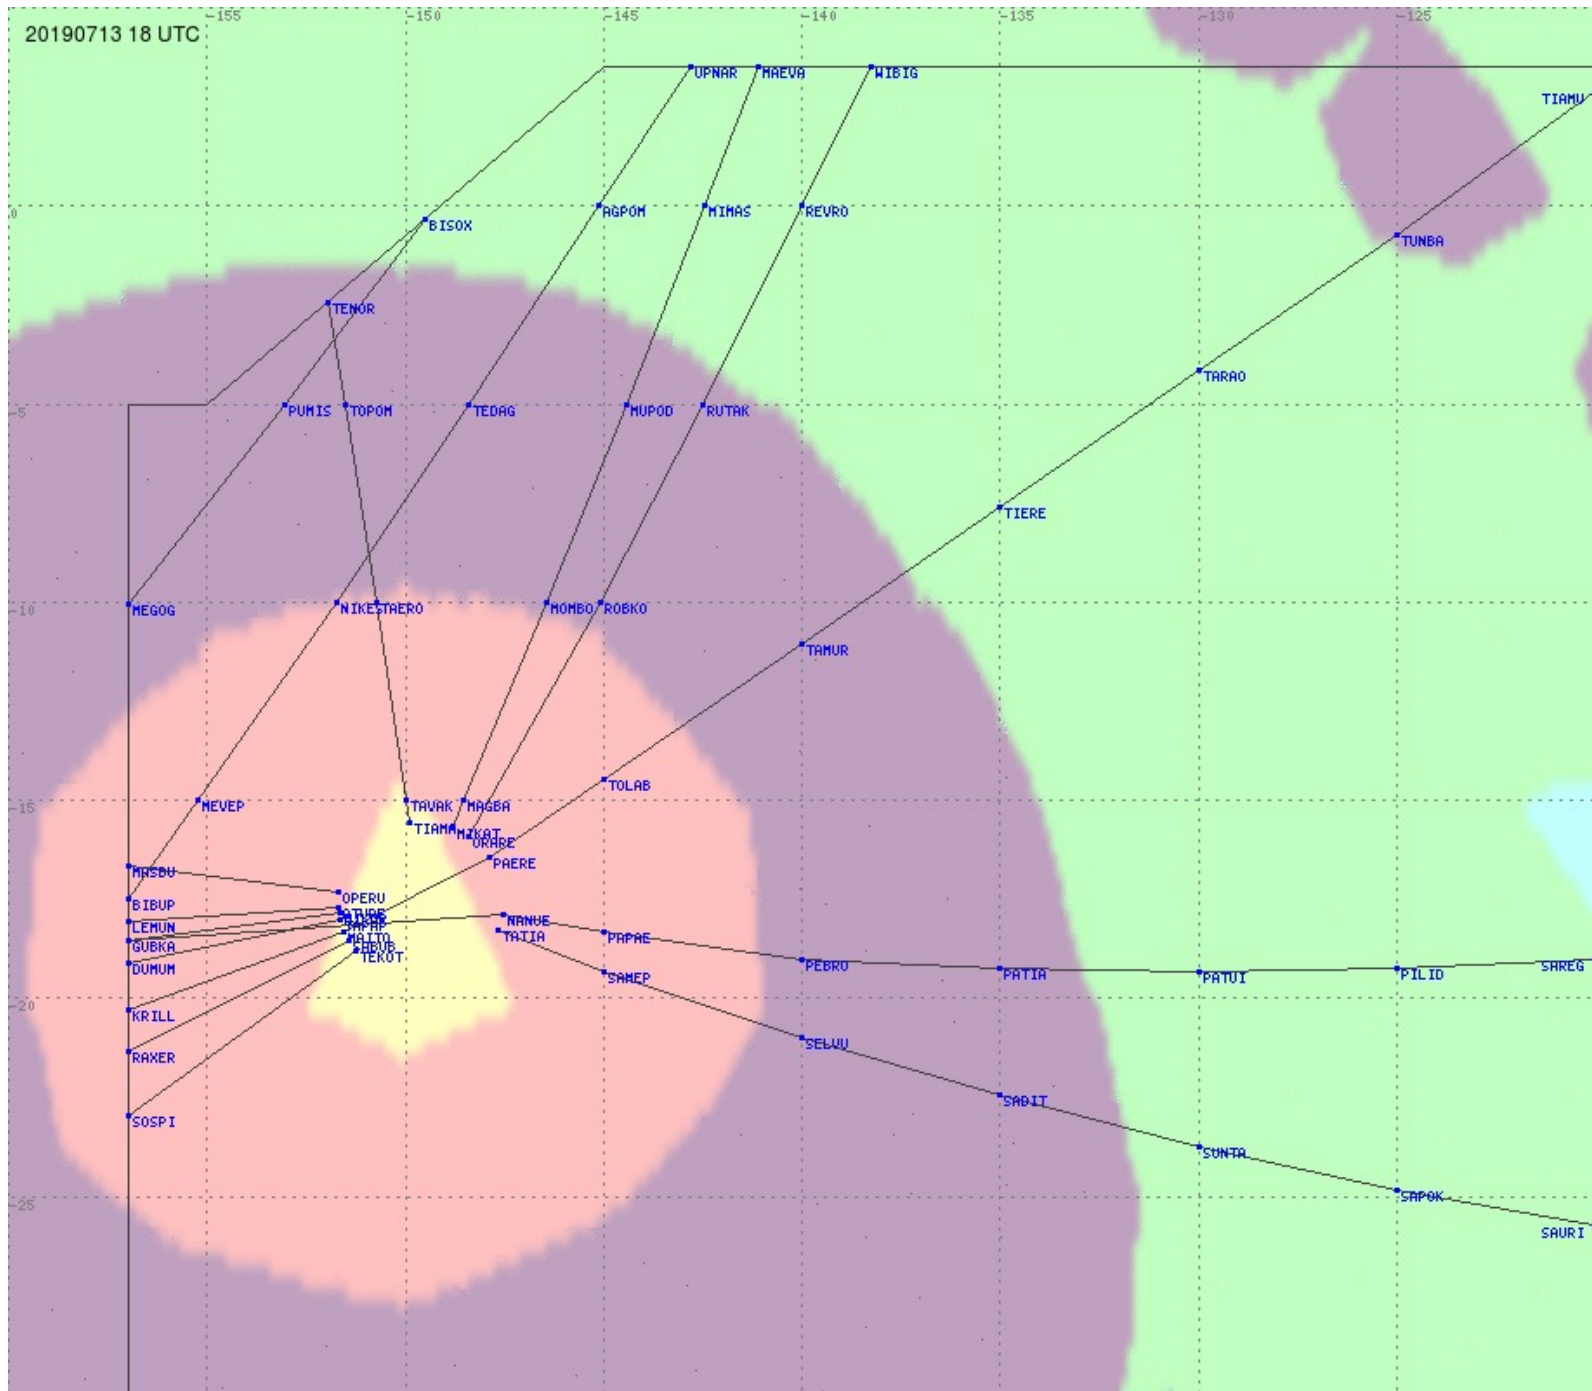

Tahiti FIR - HF Propag - 20190713

Tahiti FIR - HF Propag - 20190713

Tahiti FIR - HF Propag - 20190713

2.8 MHz
3.5 MHz
5.6 MHz
8.9 MHz
13.3 MHz
17.9 MHz
None

Tahiti FIR - HF Propag - 20190713

2.8 MHz 3.5 MHz 5.6 MHz 8.9 MHz 13.3 MHz 17.9 MHz None

Tahiti FIR - HF Propag - 20190713

2.8 MHz 3.5 MHz 5.6 MHz 8.9 MHz 13.3 MHz 17.9 MHz None

Tahiti FIR - HF Propag - 20190713

2.8 MHz 3.5 MHz 5.6 MHz 8.9 MHz 13.3 MHz 17.9 MHz None

Tahiti FIR - HF Propag - 20190713

Tahiti FIR - HF Propag - 20190713

2.8 MHz 3.5 MHz 5.6 MHz 8.9 MHz 13.3 MHz 17.9 MHz None

Tahiti FIR - HF Propag - 20190713

Tahiti FIR - HF Propag - 20190713

2.8 MHz 3.5 MHz 5.6 MHz 8.9 MHz 13.3 MHz 17.9 MHz None