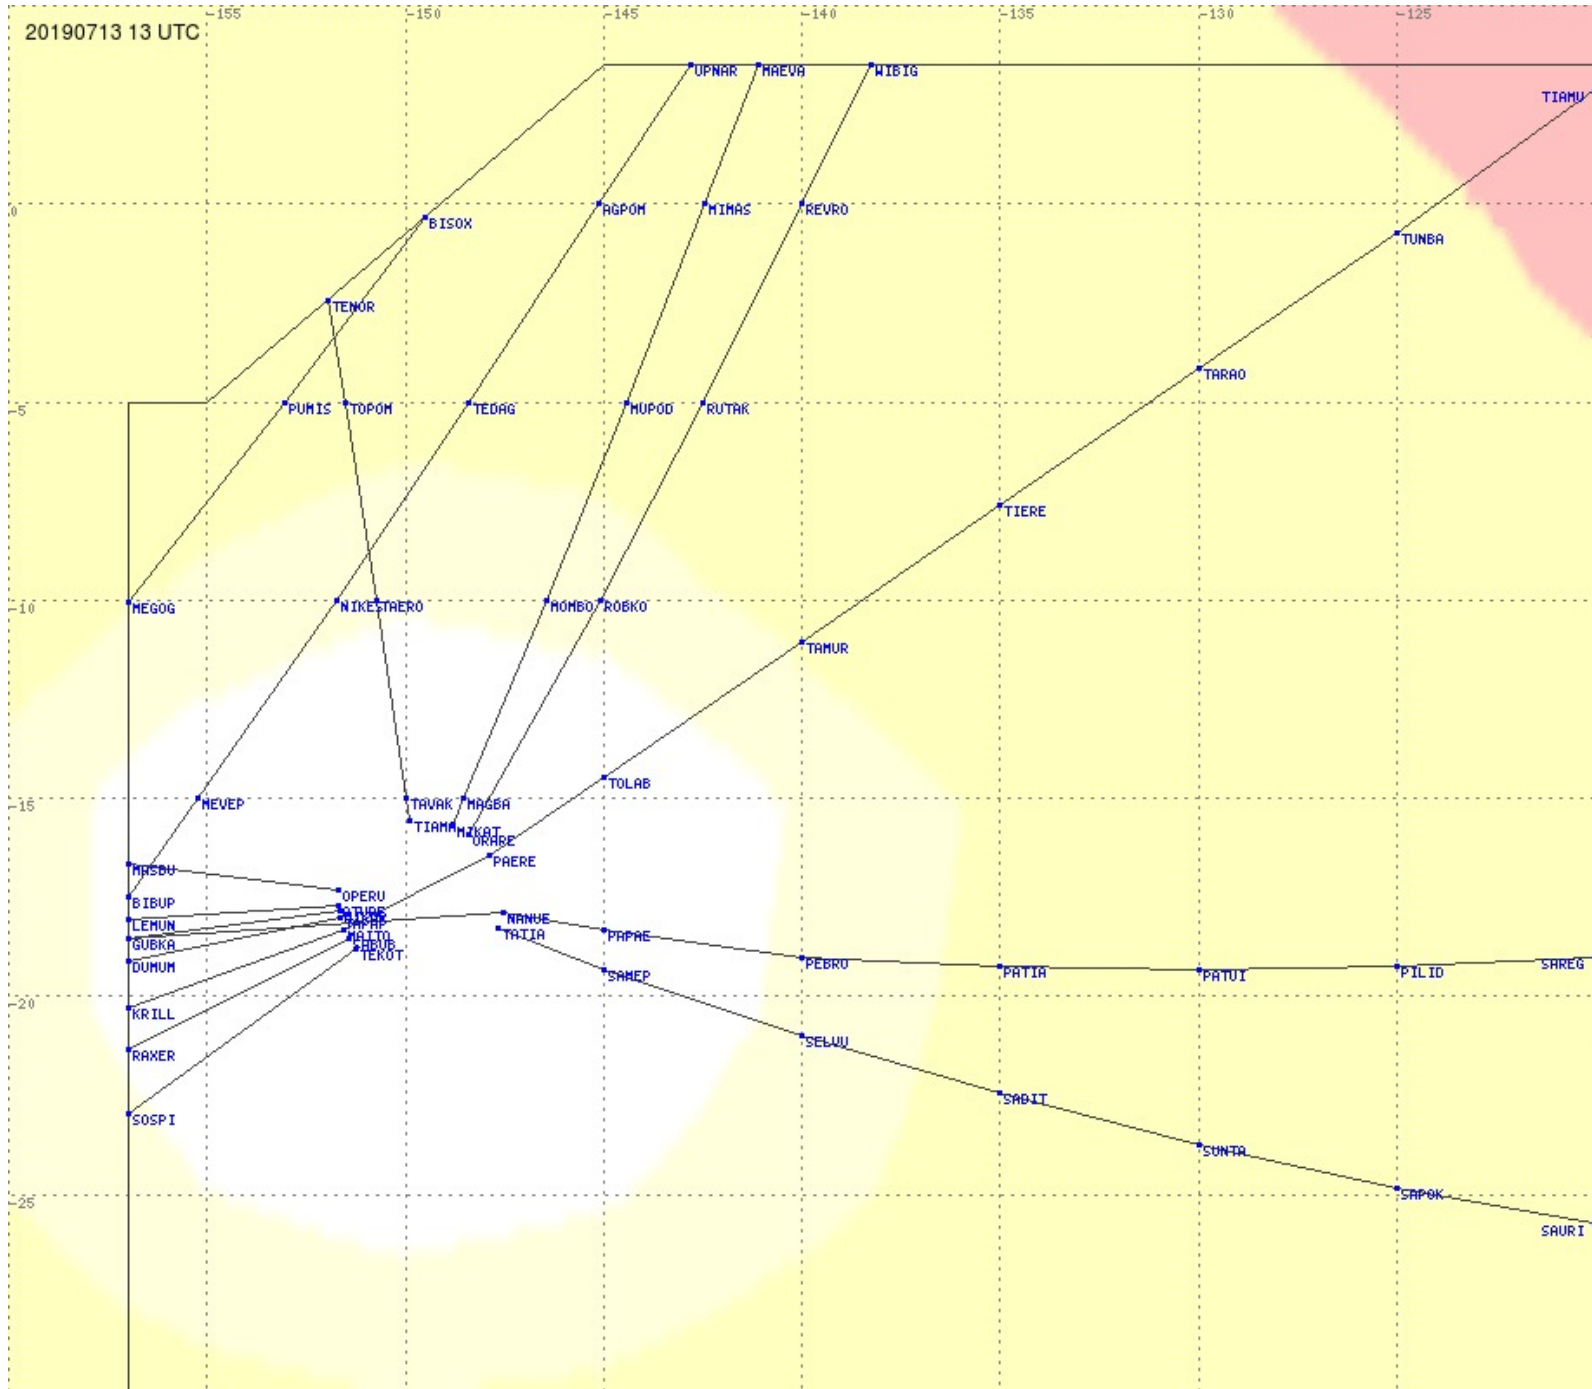

Tahiti FIR - HF Propag - 20190713

2.8 MHz 3.5 MHz 5.6 MHz 8.9 MHz 13.3 MHz 17.9 MHz None

Tahiti FIR - HF Propag - 20190713

Tahiti FIR - HF Propag - 20190713

2.8 MHz
3.5 MHz
5.6 MHz
8.9 MHz
13.3 MHz
17.9 MHz
None

Tahiti FIR - HF Propag - 20190713

Tahiti FIR - HF Propag - 20190713

Tahiti FIR - HF Propag - 20190713

2.8 MHz
3.5 MHz
5.6 MHz
8.9 MHz
13.3 MHz
17.9 MHz
None

Tahiti FIR - HF Propag - 20190713

2.8 MHz 3.5 MHz 5.6 MHz 8.9 MHz 13.3 MHz 17.9 MHz None

Tahiti FIR - HF Propag - 20190713

2.8 MHz 3.5 MHz 5.6 MHz 8.9 MHz 13.3 MHz 17.9 MHz None

Tahiti FIR - HF Propag - 20190713

2.8 MHz 3.5 MHz 5.6 MHz 8.9 MHz 13.3 MHz 17.9 MHz None

Tahiti FIR - HF Propag - 20190713