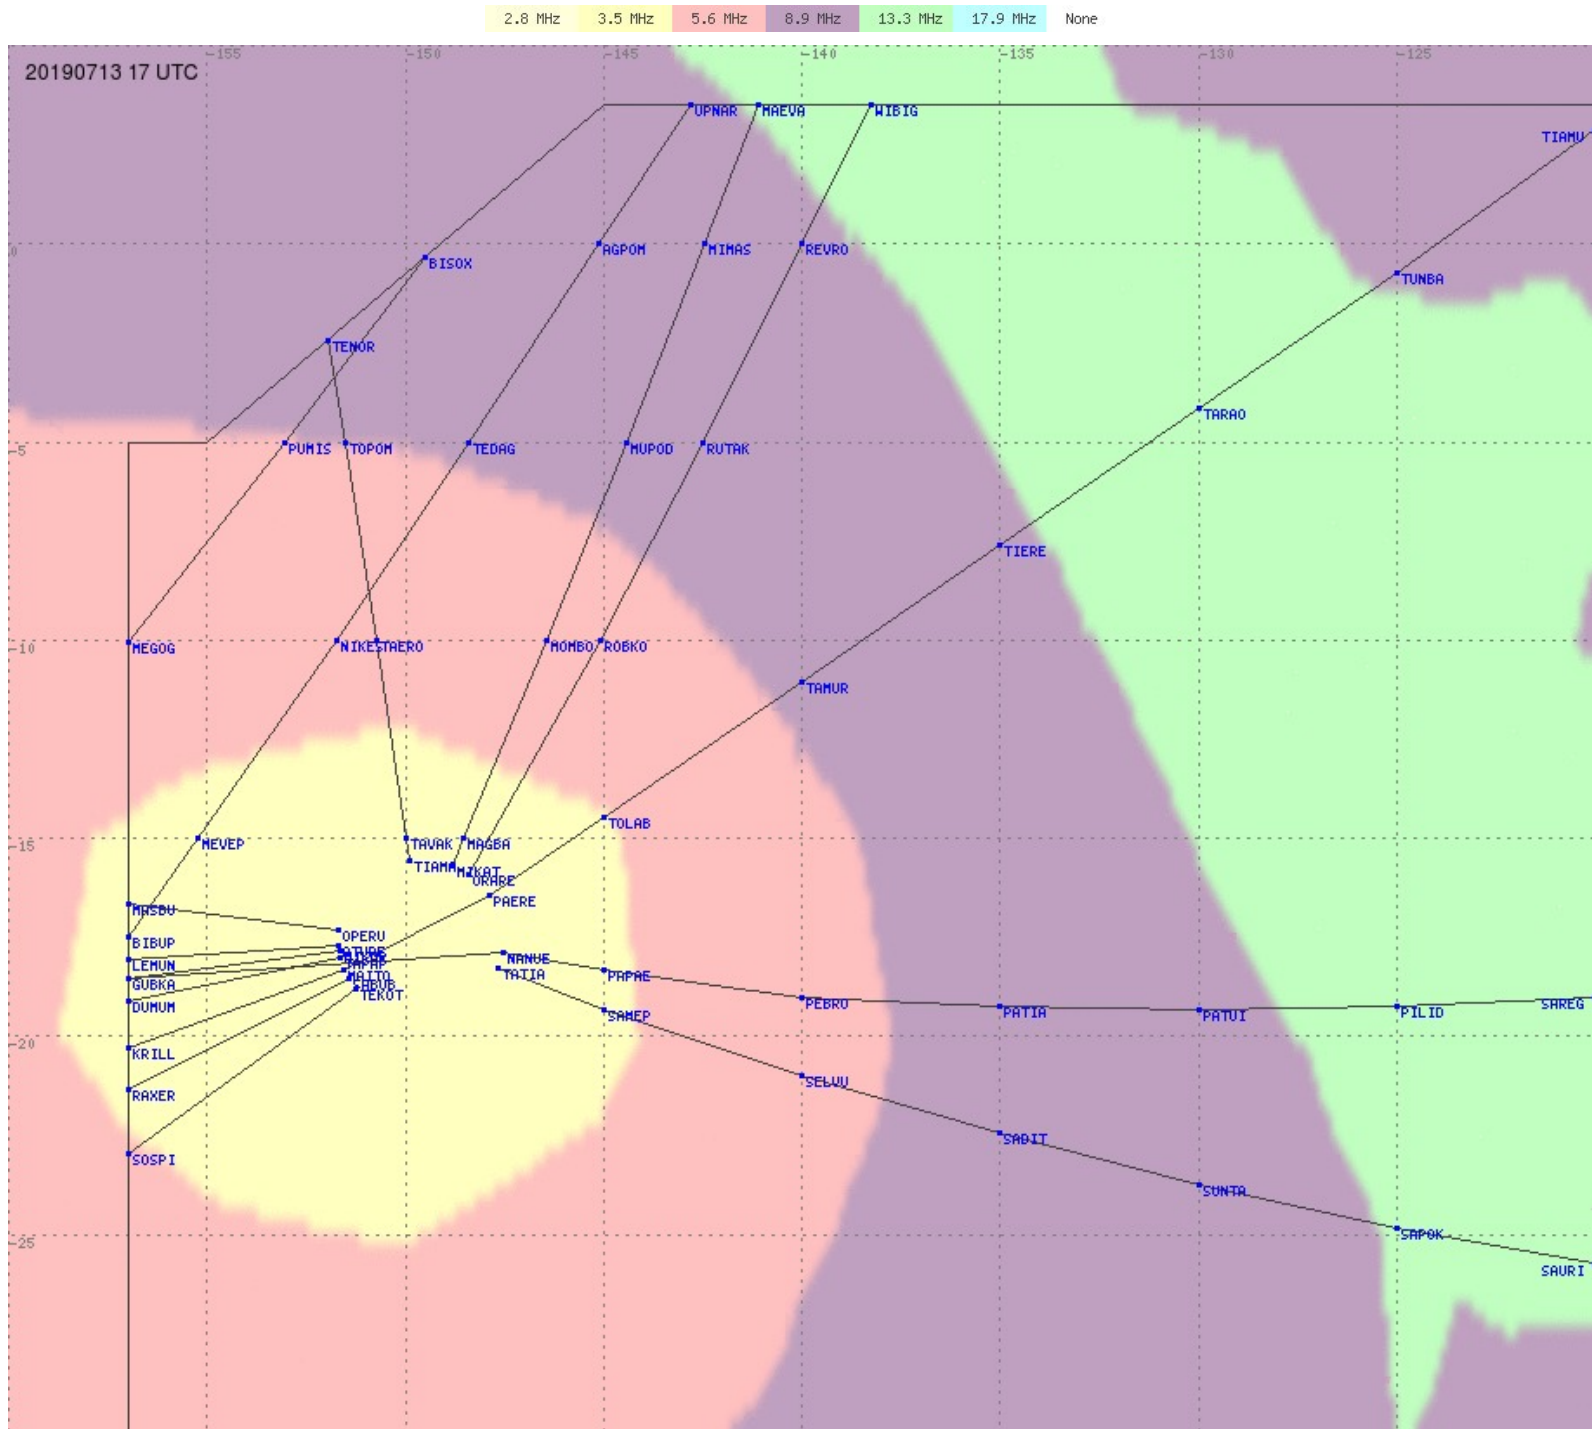

Tahiti FIR - HF Propag - 20190713

2.8 MHz 3.5 MHz 5.6 MHz 8.9 MHz 13.3 MHz 17.9 MHz None

Tahiti FIR - HF Propag - 20190713

Tahiti FIR - HF Propag - 20190713

2.8 MHz
3.5 MHz
5.6 MHz
8.9 MHz
13.3 MHz
17.9 MHz
None

Tahiti FIR - HF Propag - 20190713

Tahiti FIR - HF Propag - 20190713

Tahiti FIR - HF Propag - 20190713

2.8 MHz
3.5 MHz
5.6 MHz
8.9 MHz
13.3 MHz
17.9 MHz
None

Tahiti FIR - HF Propag - 20190713

2.8 MHz 3.5 MHz 5.6 MHz 8.9 MHz 13.3 MHz 17.9 MHz None

Tahiti FIR - HF Propag - 20190713

2.8 MHz 3.5 MHz 5.6 MHz 8.9 MHz 13.3 MHz 17.9 MHz None

Tahiti FIR - HF Propag - 20190713

2.8 MHz 3.5 MHz 5.6 MHz 8.9 MHz 13.3 MHz 17.9 MHz None

Tahiti FIR - HF Propag - 20190713