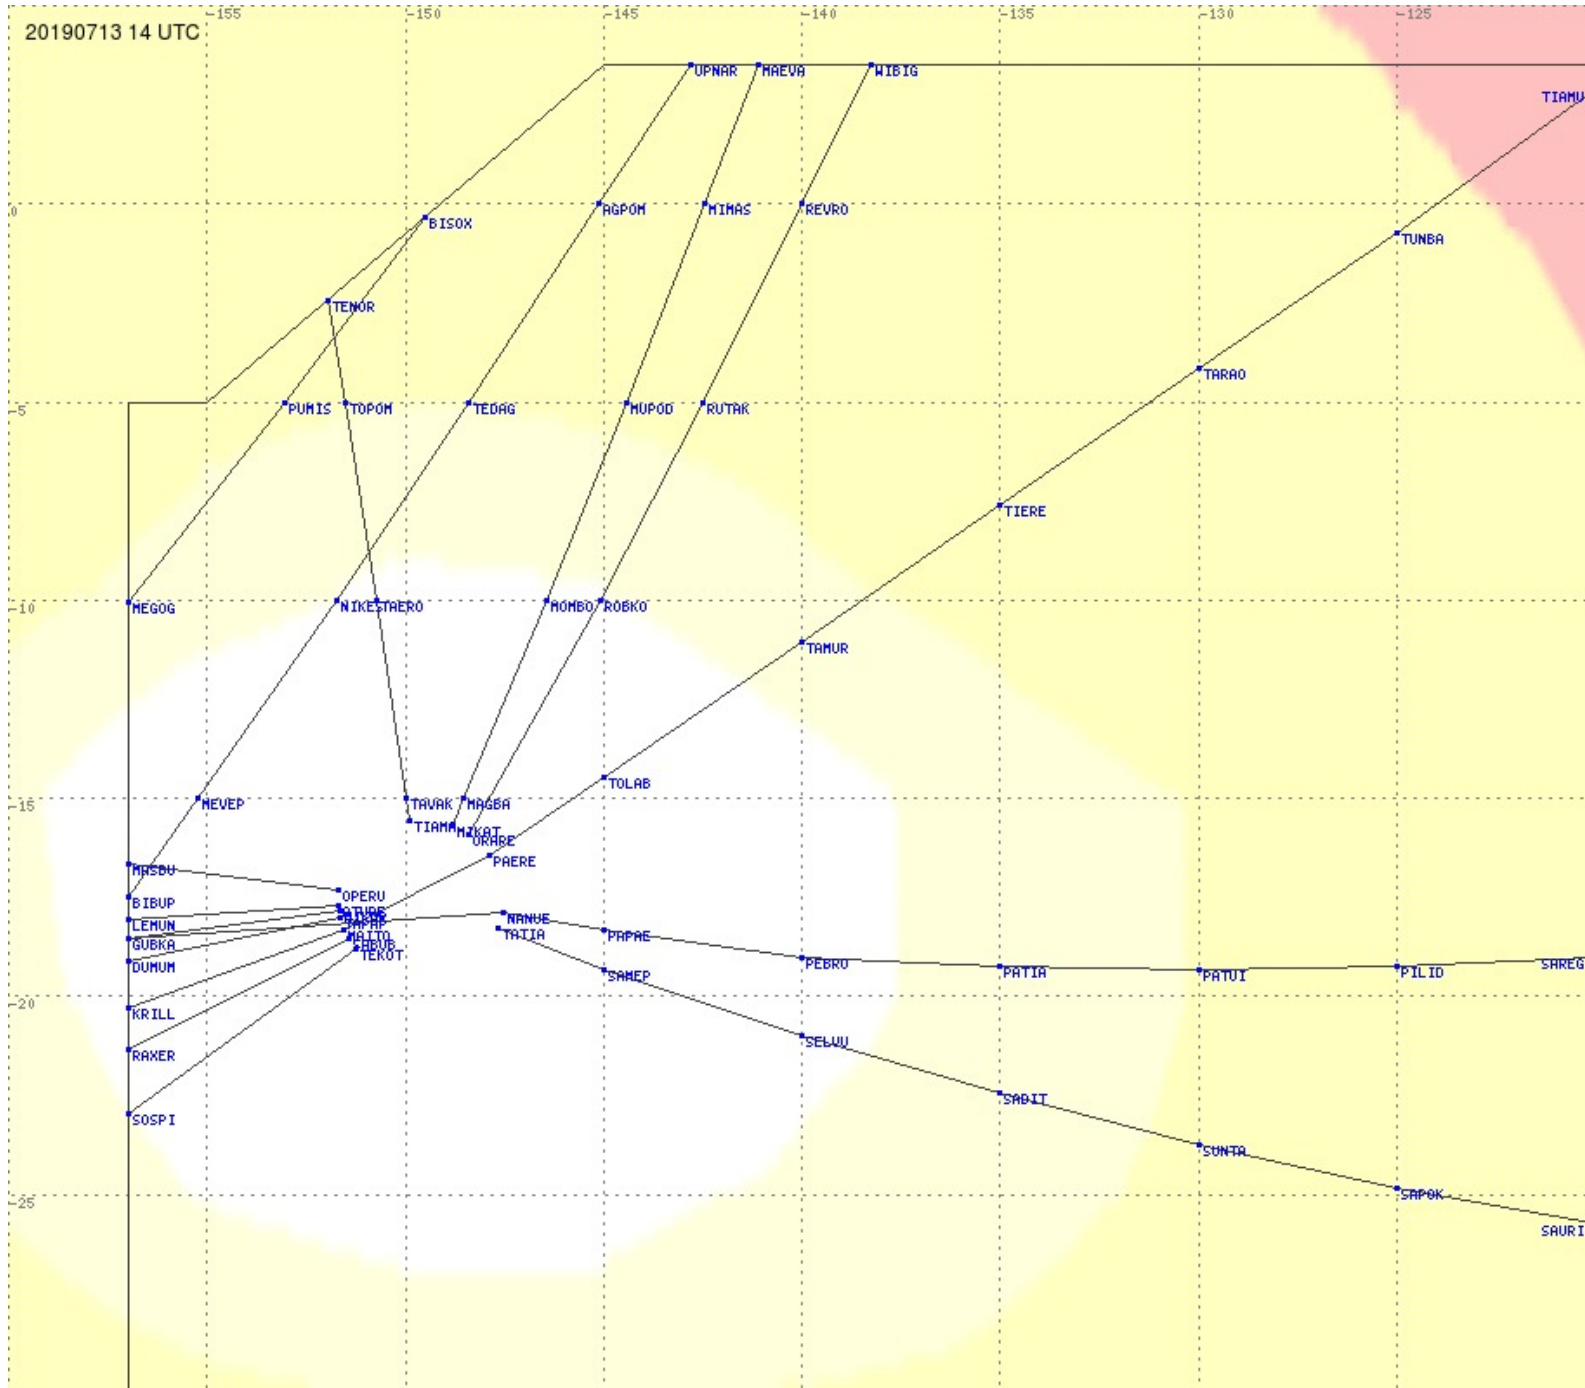

Tahiti FIR - HF Propag - 20190713

2.8 MHz 3.5 MHz 5.6 MHz 8.9 MHz 13.3 MHz 17.9 MHz None

Tahiti FIR - HF Propag - 20190713

Tahiti FIR - HF Propag - 20190713

2.8 MHz
3.5 MHz
5.6 MHz
8.9 MHz
13.3 MHz
17.9 MHz
None

Tahiti FIR - HF Propag - 20190713

Tahiti FIR - HF Propag - 20190713

Tahiti FIR - HF Propag - 20190713

2.8 MHz
3.5 MHz
5.6 MHz
8.9 MHz
13.3 MHz
17.9 MHz
None

Tahiti FIR - HF Propag - 20190713

2.8 MHz 3.5 MHz 5.6 MHz 8.9 MHz 13.3 MHz 17.9 MHz None

Tahiti FIR - HF Propag - 20190713

2.8 MHz 3.5 MHz 5.6 MHz 8.9 MHz 13.3 MHz 17.9 MHz None

Tahiti FIR - HF Propag - 20190713

2.8 MHz 3.5 MHz 5.6 MHz 8.9 MHz 13.3 MHz 17.9 MHz None

Tahiti FIR - HF Propag - 20190713