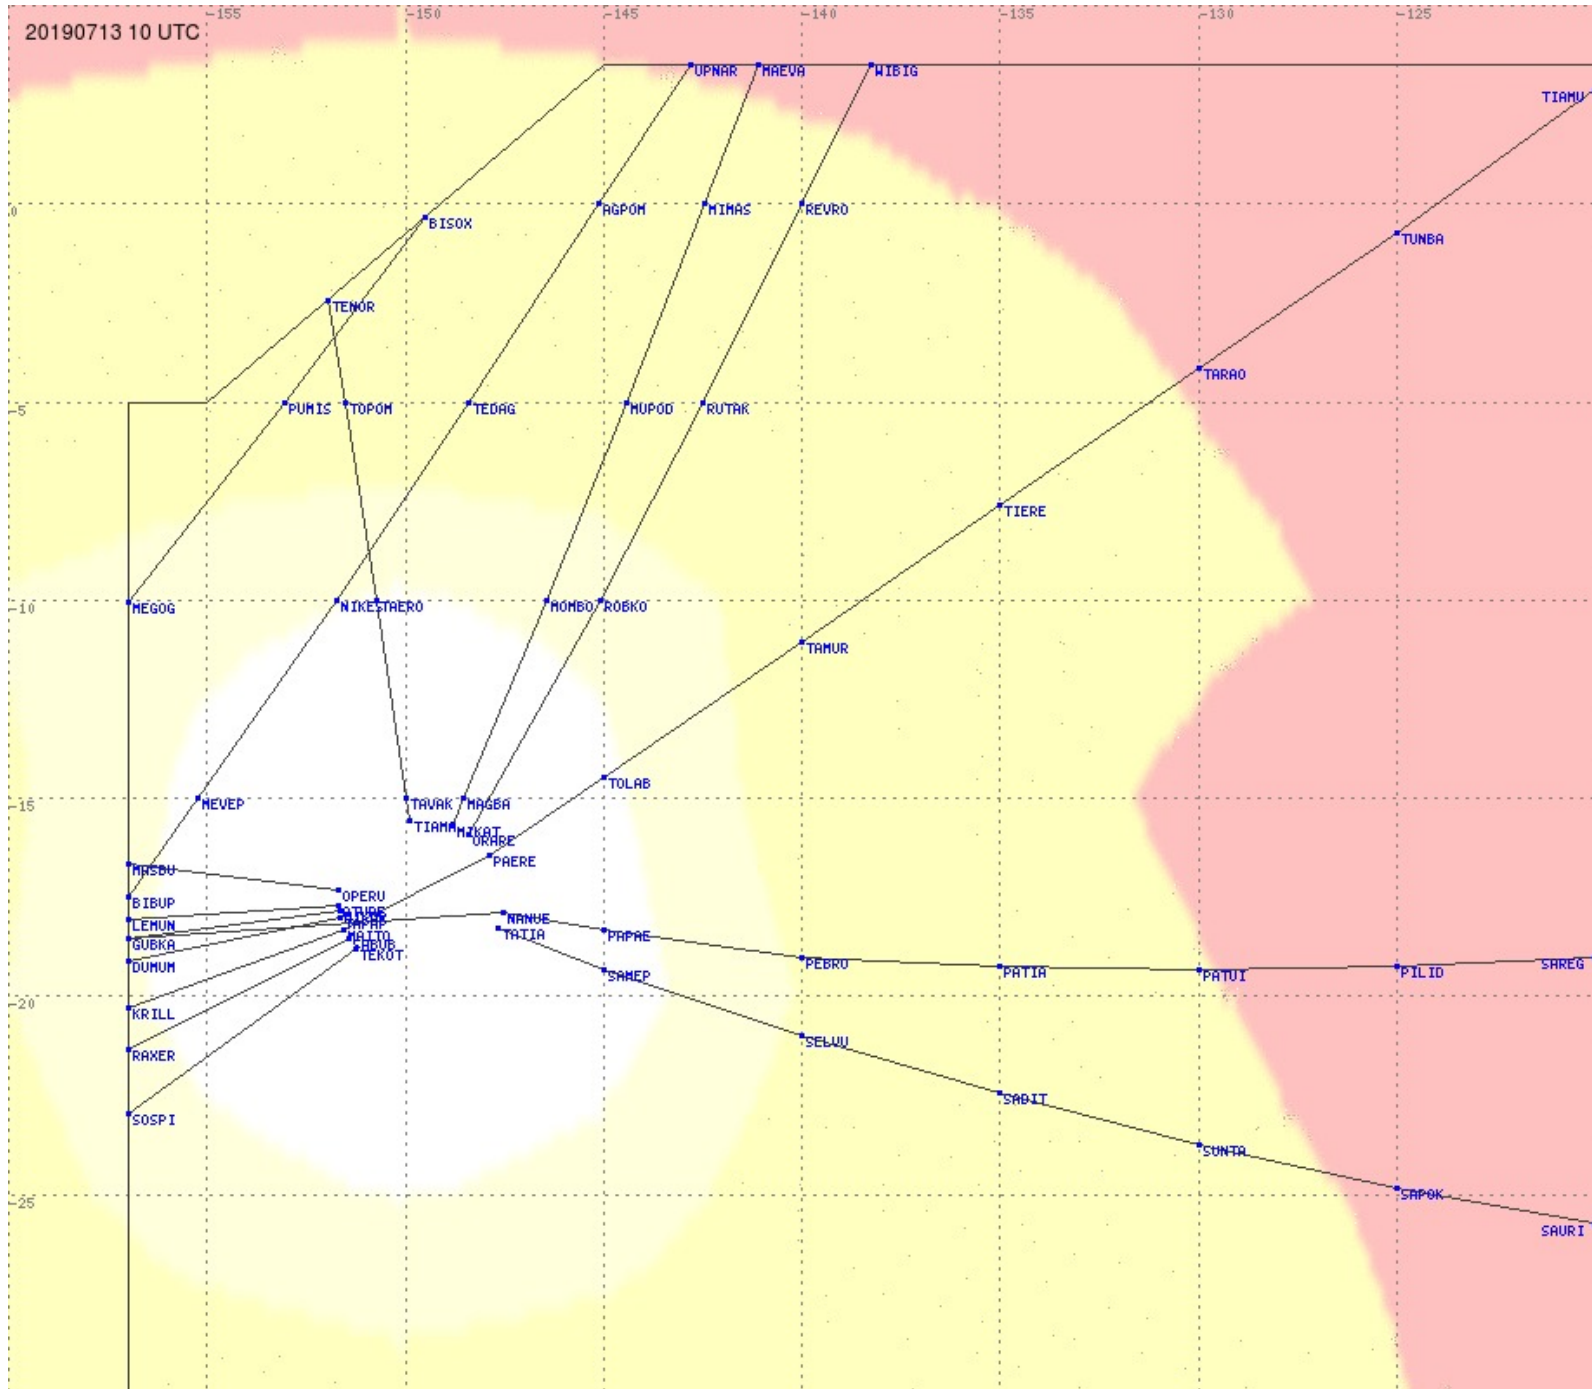

Tahiti FIR - HF Propag - 20190713

2.8 MHz 3.5 MHz 5.6 MHz 8.9 MHz 13.3 MHz 17.9 MHz None

Tahiti FIR - HF Propag - 20190713

Tahiti FIR - HF Propag - 20190713

2.8 MHz
3.5 MHz
5.6 MHz
8.9 MHz
13.3 MHz
17.9 MHz
None

Tahiti FIR - HF Propag - 20190713

Tahiti FIR - HF Propag - 20190713

Tahiti FIR - HF Propag - 20190713

2.8 MHz
3.5 MHz
5.6 MHz
8.9 MHz
13.3 MHz
17.9 MHz
None

Tahiti FIR - HF Propag - 20190713

2.8 MHz 3.5 MHz 5.6 MHz 8.9 MHz 13.3 MHz 17.9 MHz None