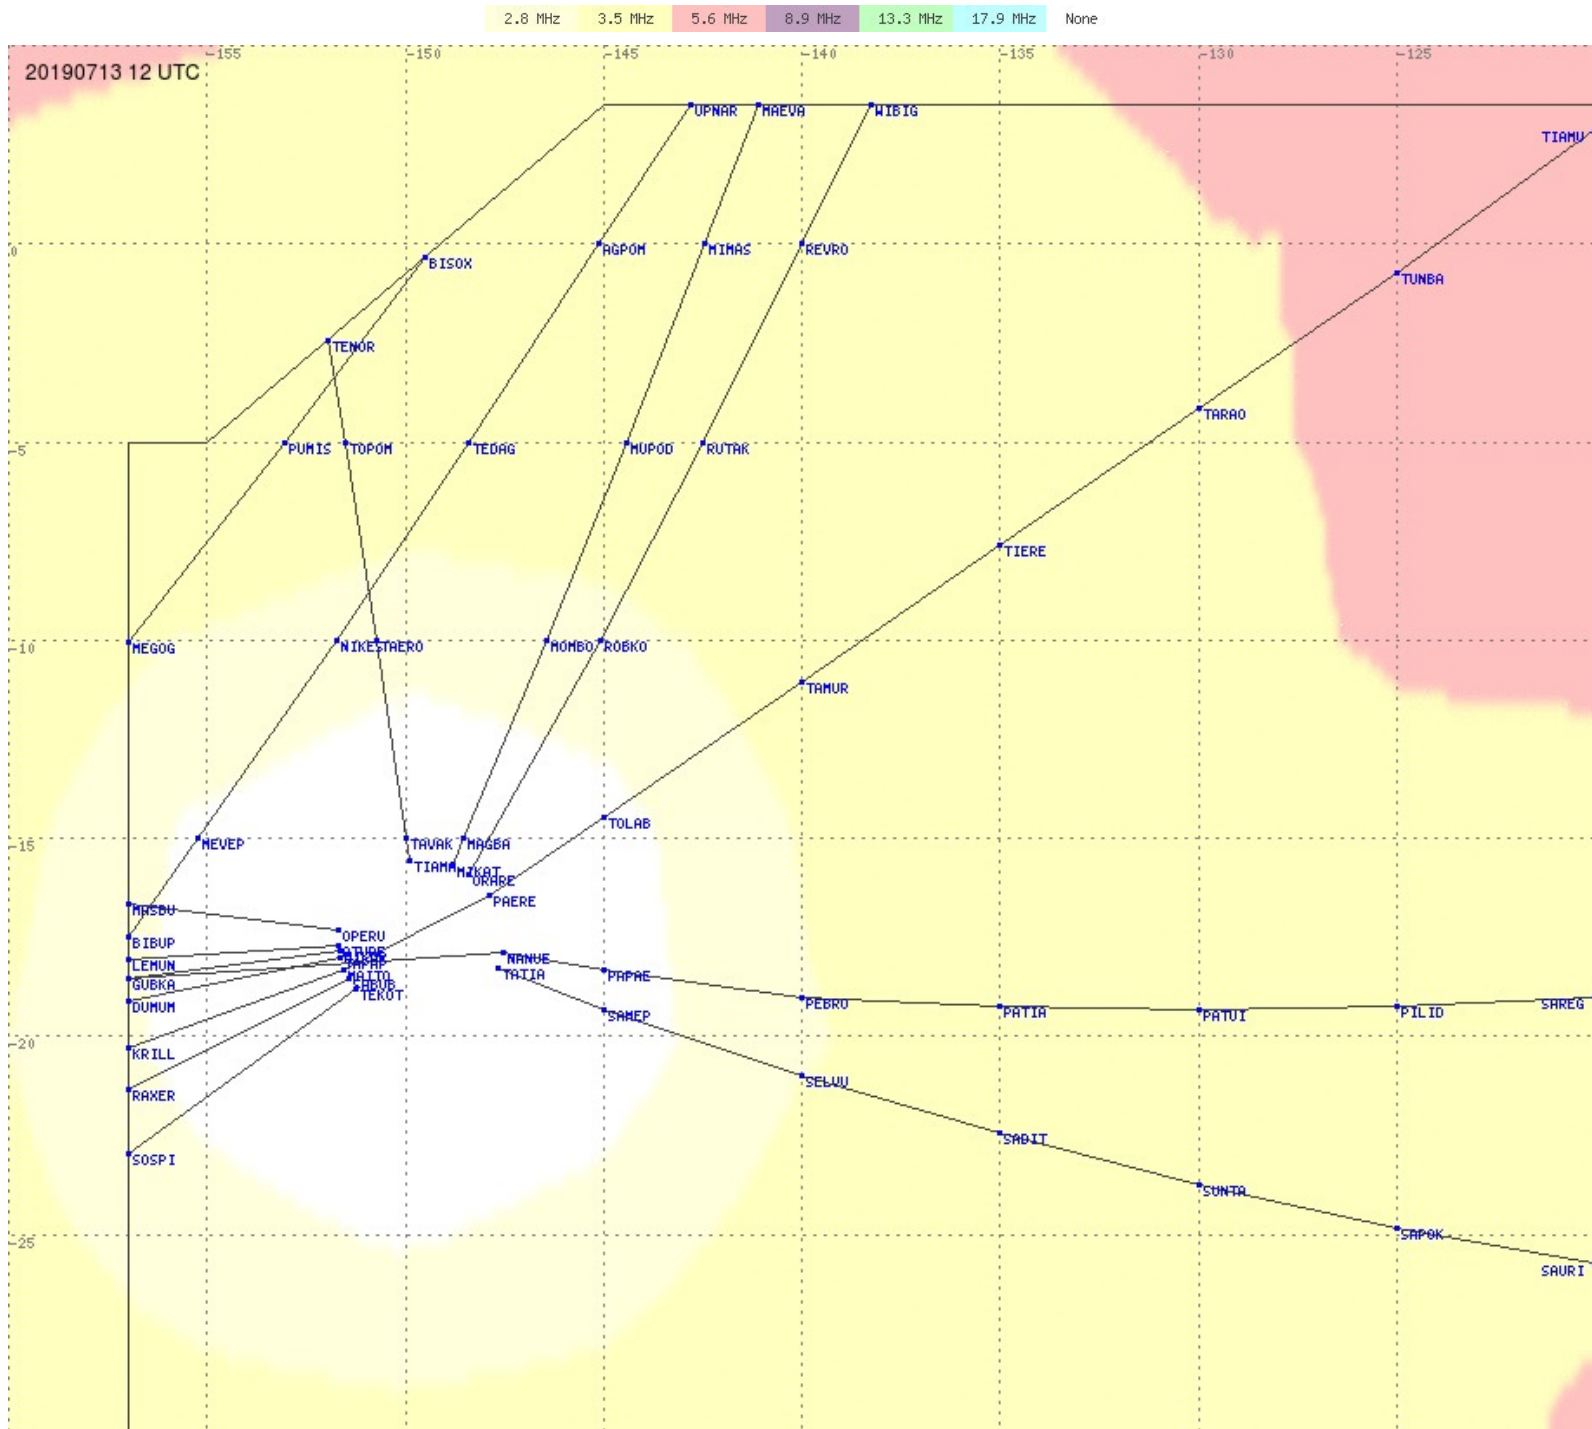

Tahiti FIR - HF Propag - 20190713

Tahiti FIR - HF Propag - 20190713

Tahiti FIR - HF Propag - 20190713

Tahiti FIR - HF Propag - 20190713

2.8 MHz
3.5 MHz
5.6 MHz
8.9 MHz
13.3 MHz
17.9 MHz
None

Tahiti FIR - HF Propag - 20190713

Tahiti FIR - HF Propag - 20190713

2.8 MHz 3.5 MHz 5.6 MHz 8.9 MHz 13.3 MHz 17.9 MHz None

Tahiti FIR - HF Propag - 20190713

Tahiti FIR - HF Propag - 20190713

2.8 MHz
3.5 MHz
5.6 MHz
8.9 MHz
13.3 MHz
17.9 MHz
None

Tahiti FIR - HF Propag - 20190713

Tahiti FIR - HF Propag - 20190713

Tahiti FIR - HF Propag - 20190713

2.8 MHz
3.5 MHz
5.6 MHz
8.9 MHz
13.3 MHz
17.9 MHz
None

Tahiti FIR - HF Propag - 20190713

2.8 MHz 3.5 MHz 5.6 MHz 8.9 MHz 13.3 MHz 17.9 MHz None