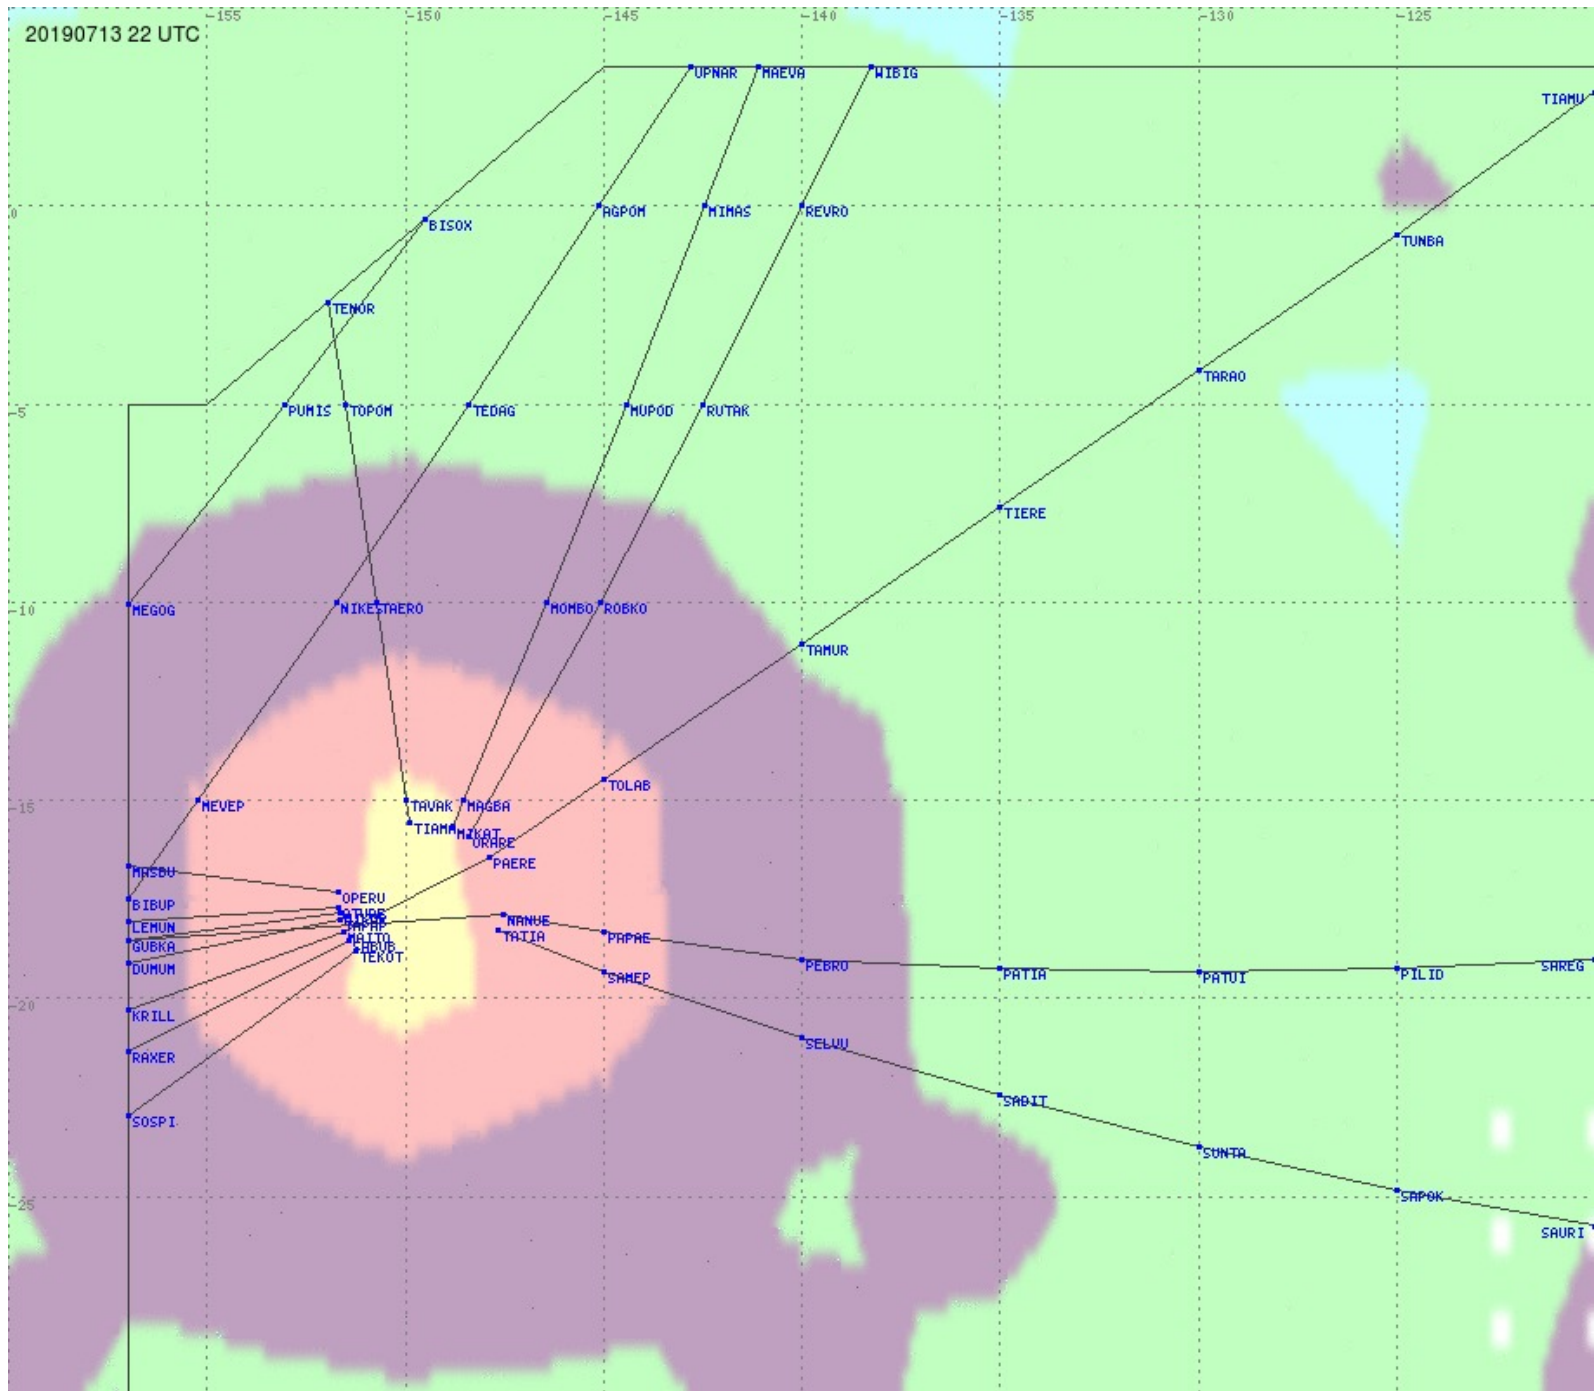

Tahiti FIR - HF Propag - 20190713

2.8 MHz 3.5 MHz 5.6 MHz 8.9 MHz 13.3 MHz 17.9 MHz None

Tahiti FIR - HF Propag - 20190713

2.8 MHz 3.5 MHz 5.6 MHz 8.9 MHz 13.3 MHz 17.9 MHz None

Tahiti FIR - HF Propag - 20190713

Tahiti FIR - HF Propag - 20190713

2.8 MHz 3.5 MHz 5.6 MHz 8.9 MHz 13.3 MHz 17.9 MHz None

Tahiti FIR - HF Propag - 20190713

Tahiti FIR - HF Propag - 20190713

2.8 MHz 3.5 MHz 5.6 MHz 8.9 MHz 13.3 MHz 17.9 MHz None

2.8 MHz 3.5 MHz 5.6 MHz 8.9 MHz 13.3 MHz 17.9 MHz None