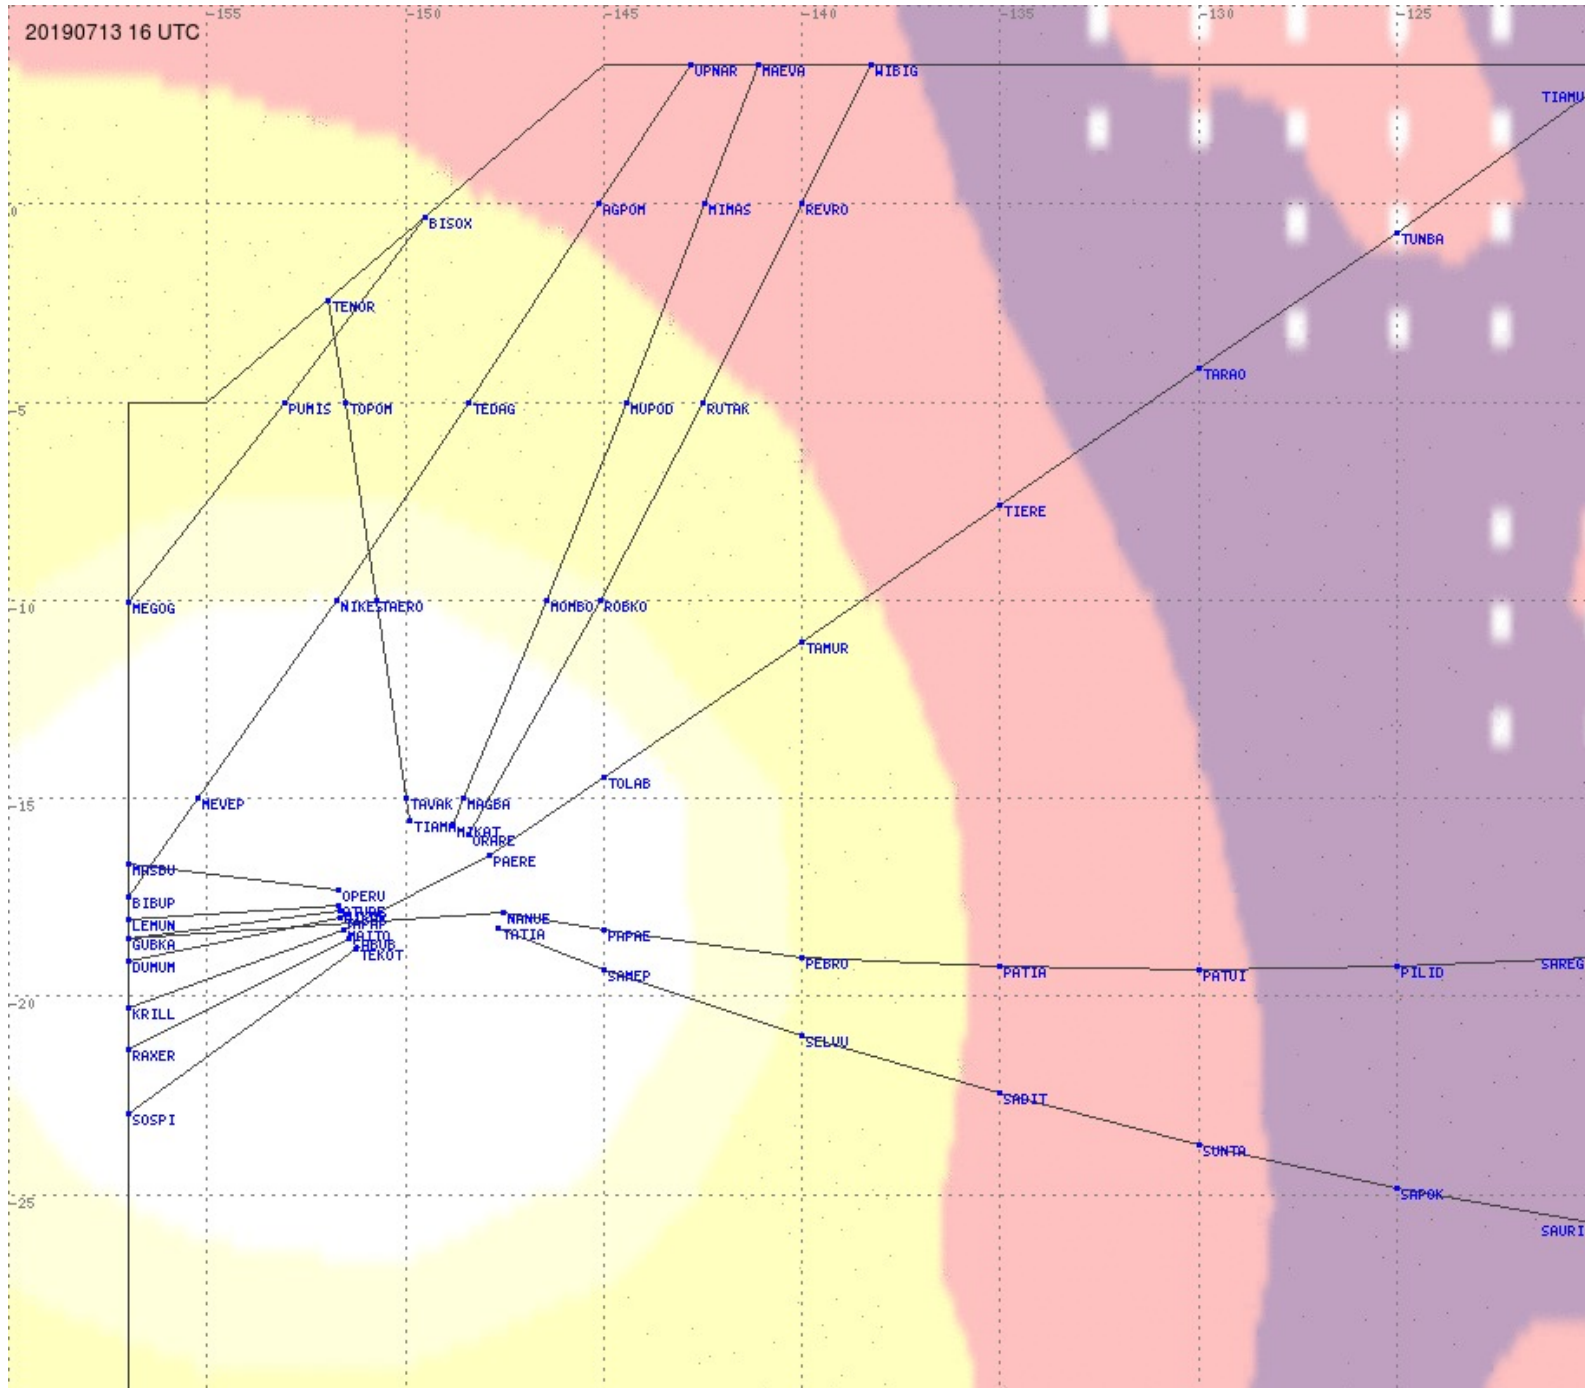

Tahiti FIR - HF Propag - 20190713

2.8 MHz 3.5 MHz 5.6 MHz 8.9 MHz 13.3 MHz 17.9 MHz None

Tahiti FIR - HF Propag - 20190713

Tahiti FIR - HF Propag - 20190713

2.8 MHz
3.5 MHz
5.6 MHz
8.9 MHz
13.3 MHz
17.9 MHz
None

Tahiti FIR - HF Propag - 20190713

Tahiti FIR - HF Propag - 20190713

Tahiti FIR - HF Propag - 20190713

2.8 MHz
3.5 MHz
5.6 MHz
8.9 MHz
13.3 MHz
17.9 MHz
None

Tahiti FIR - HF Propag - 20190713

2.8 MHz 3.5 MHz 5.6 MHz 8.9 MHz 13.3 MHz 17.9 MHz None

Tahiti FIR - HF Propag - 20190713

2.8 MHz 3.5 MHz 5.6 MHz 8.9 MHz 13.3 MHz 17.9 MHz None

Tahiti FIR - HF Propag - 20190713

2.8 MHz 3.5 MHz 5.6 MHz 8.9 MHz 13.3 MHz 17.9 MHz None

Tahiti FIR - HF Propag - 20190713