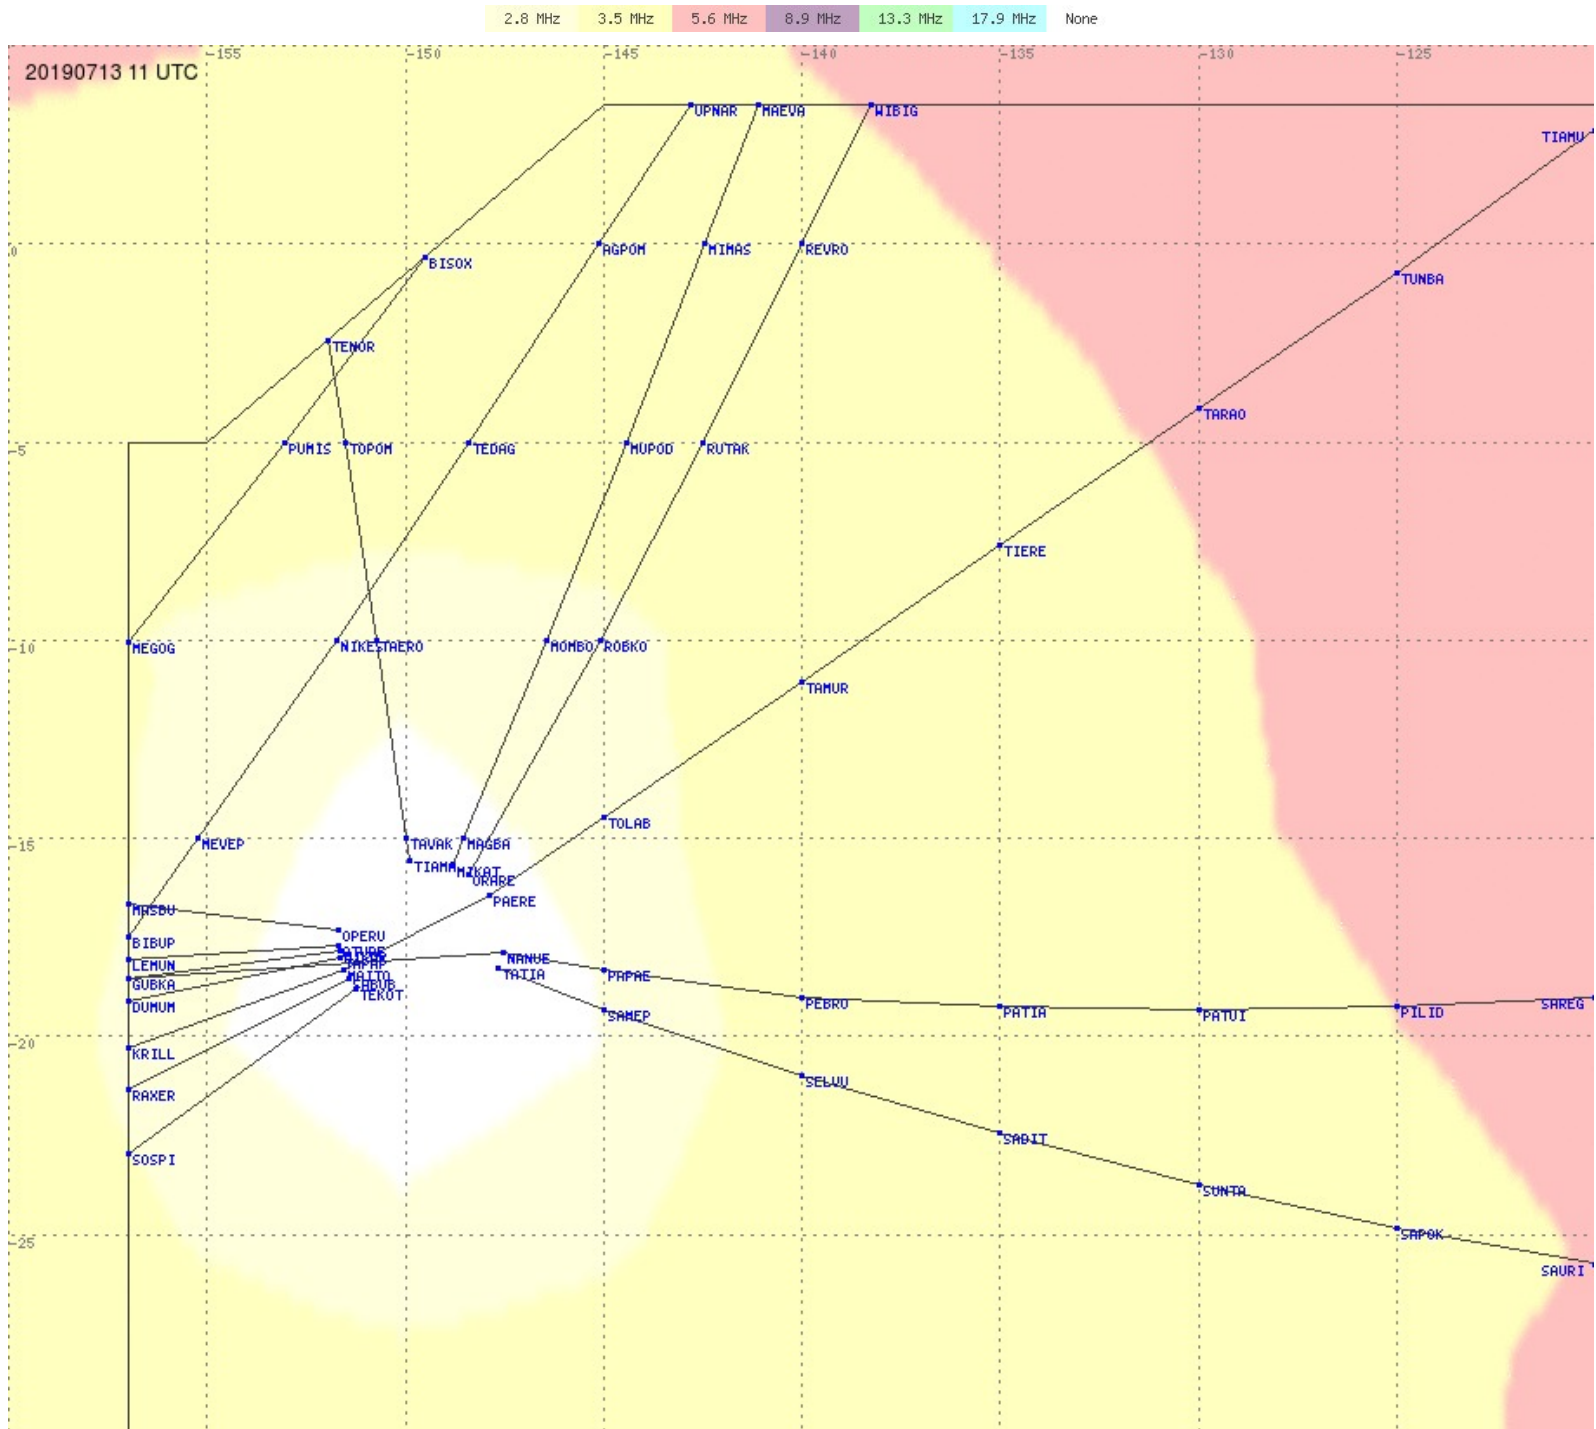

Tahiti FIR - HF Propag - 20190713

2.8 MHz
3.5 MHz
5.6 MHz
8.9 MHz
13.3 MHz
17.9 MHz
None

Tahiti FIR - HF Propag - 20190713

Tahiti FIR - HF Propag - 20190713

2.8 MHz
3.5 MHz
5.6 MHz
8.9 MHz
13.3 MHz
17.9 MHz
None

Tahiti FIR - HF Propag - 20190713

Tahiti FIR - HF Propag - 20190713

Tahiti FIR - HF Propag - 20190713

Tahiti FIR - HF Propag - 20190713

2.8 MHz
3.5 MHz
5.6 MHz
8.9 MHz
13.3 MHz
17.9 MHz
None

Tahiti FIR - HF Propag - 20190713

Tahiti FIR - HF Propag - 20190713

Tahiti FIR - HF Propag - 20190713

Tahiti FIR - HF Propag - 20190713

2.8 MHz
3.5 MHz
5.6 MHz
8.9 MHz
13.3 MHz
17.9 MHz
None

Tahiti FIR - HF Propag - 20190713

2.8 MHz 3.5 MHz 5.6 MHz 8.9 MHz 13.3 MHz 17.9 MHz None