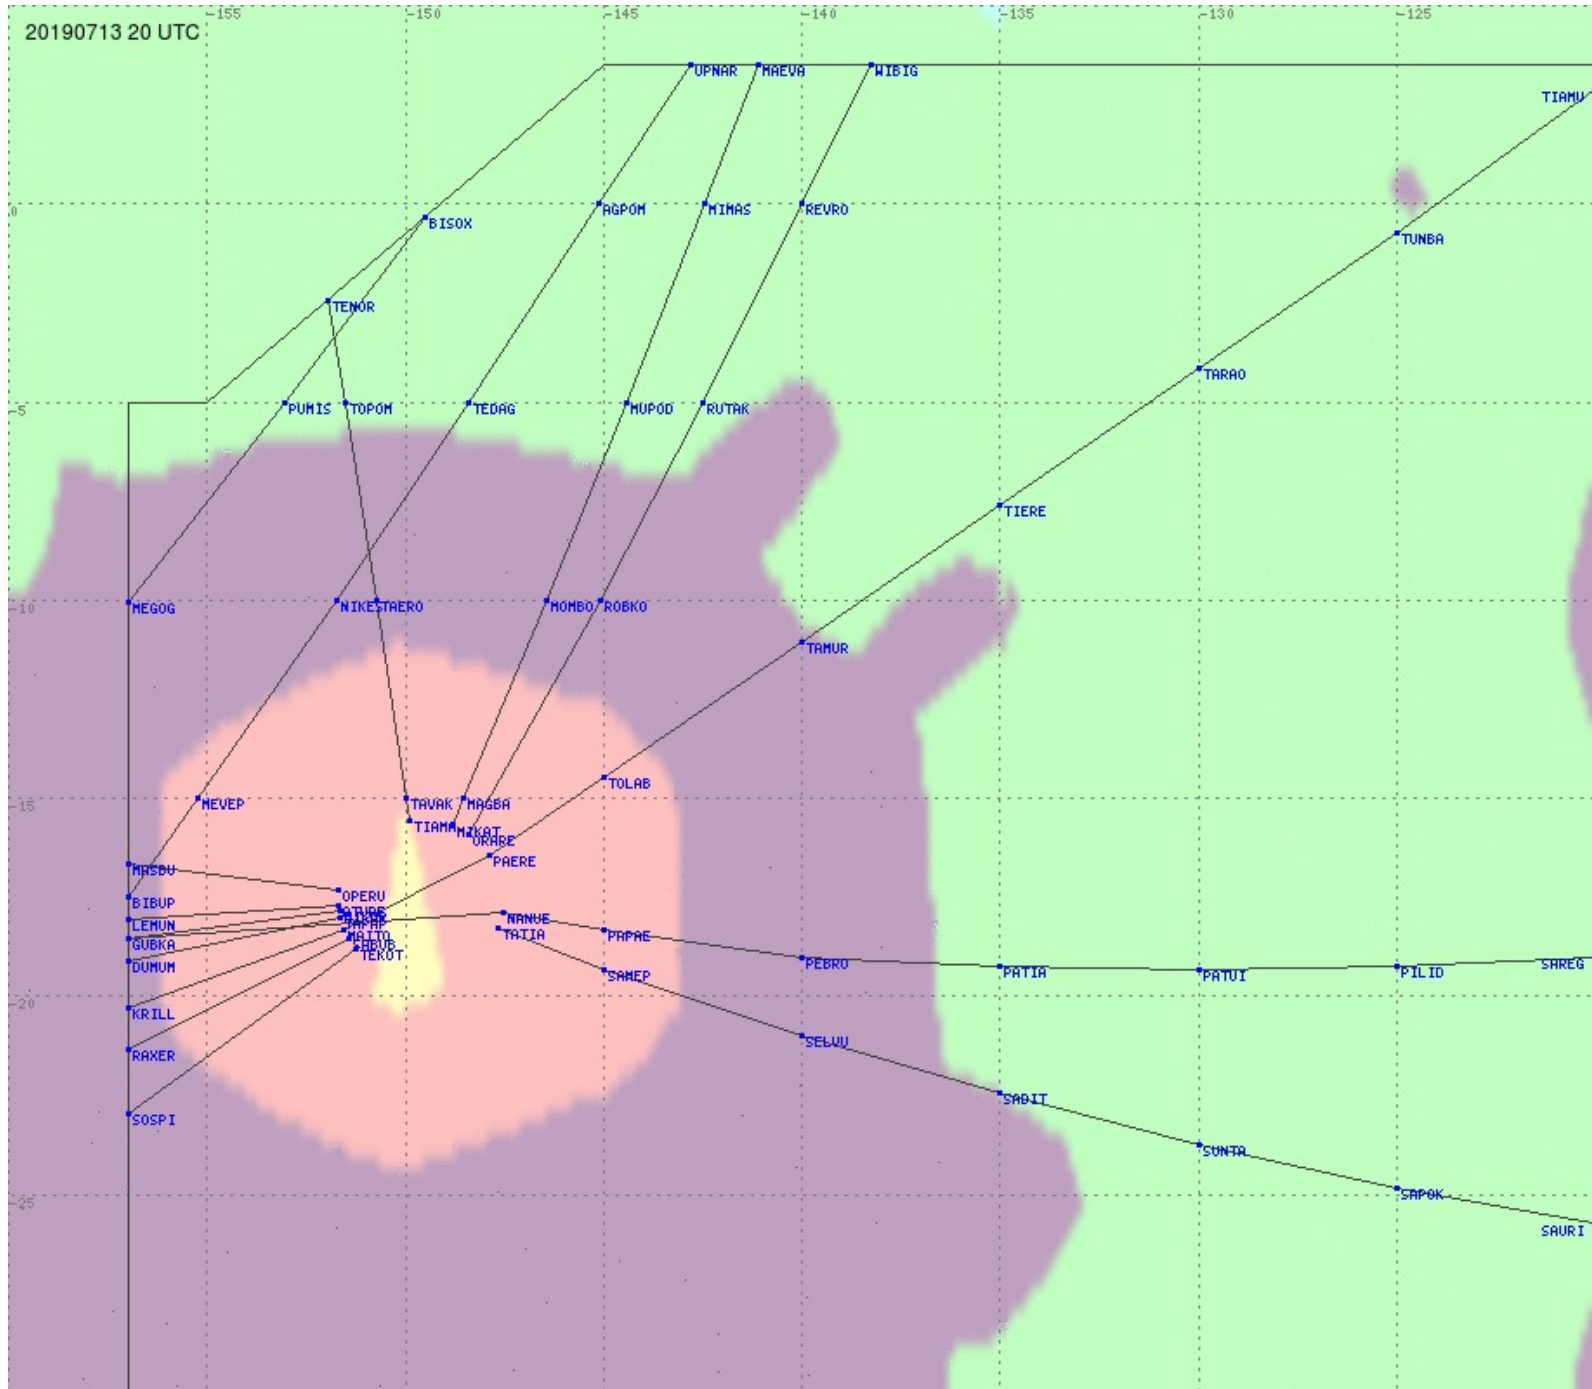

Tahiti FIR - HF Propag - 20190713

Tahiti FIR - HF Propag - 20190713

Tahiti FIR - HF Propag - 20190713

2.8 MHz
3.5 MHz
5.6 MHz
8.9 MHz
13.3 MHz
17.9 MHz
None

Tahiti FIR - HF Propag - 20190713

2.8 MHz 3.5 MHz 5.6 MHz 8.9 MHz 13.3 MHz 17.9 MHz None

Tahiti FIR - HF Propag - 20190713

2.8 MHz 3.5 MHz 5.6 MHz 8.9 MHz 13.3 MHz 17.9 MHz None

Tahiti FIR - HF Propag - 20190713

2.8 MHz 3.5 MHz 5.6 MHz 8.9 MHz 13.3 MHz 17.9 MHz None

Tahiti FIR - HF Propag - 20190713

Tahiti FIR - HF Propag - 20190713

2.8 MHz 3.5 MHz 5.6 MHz 8.9 MHz 13.3 MHz 17.9 MHz None

Tahiti FIR - HF Propag - 20190713

Tahiti FIR - HF Propag - 20190713

2.8 MHz 3.5 MHz 5.6 MHz 8.9 MHz 13.3 MHz 17.9 MHz None