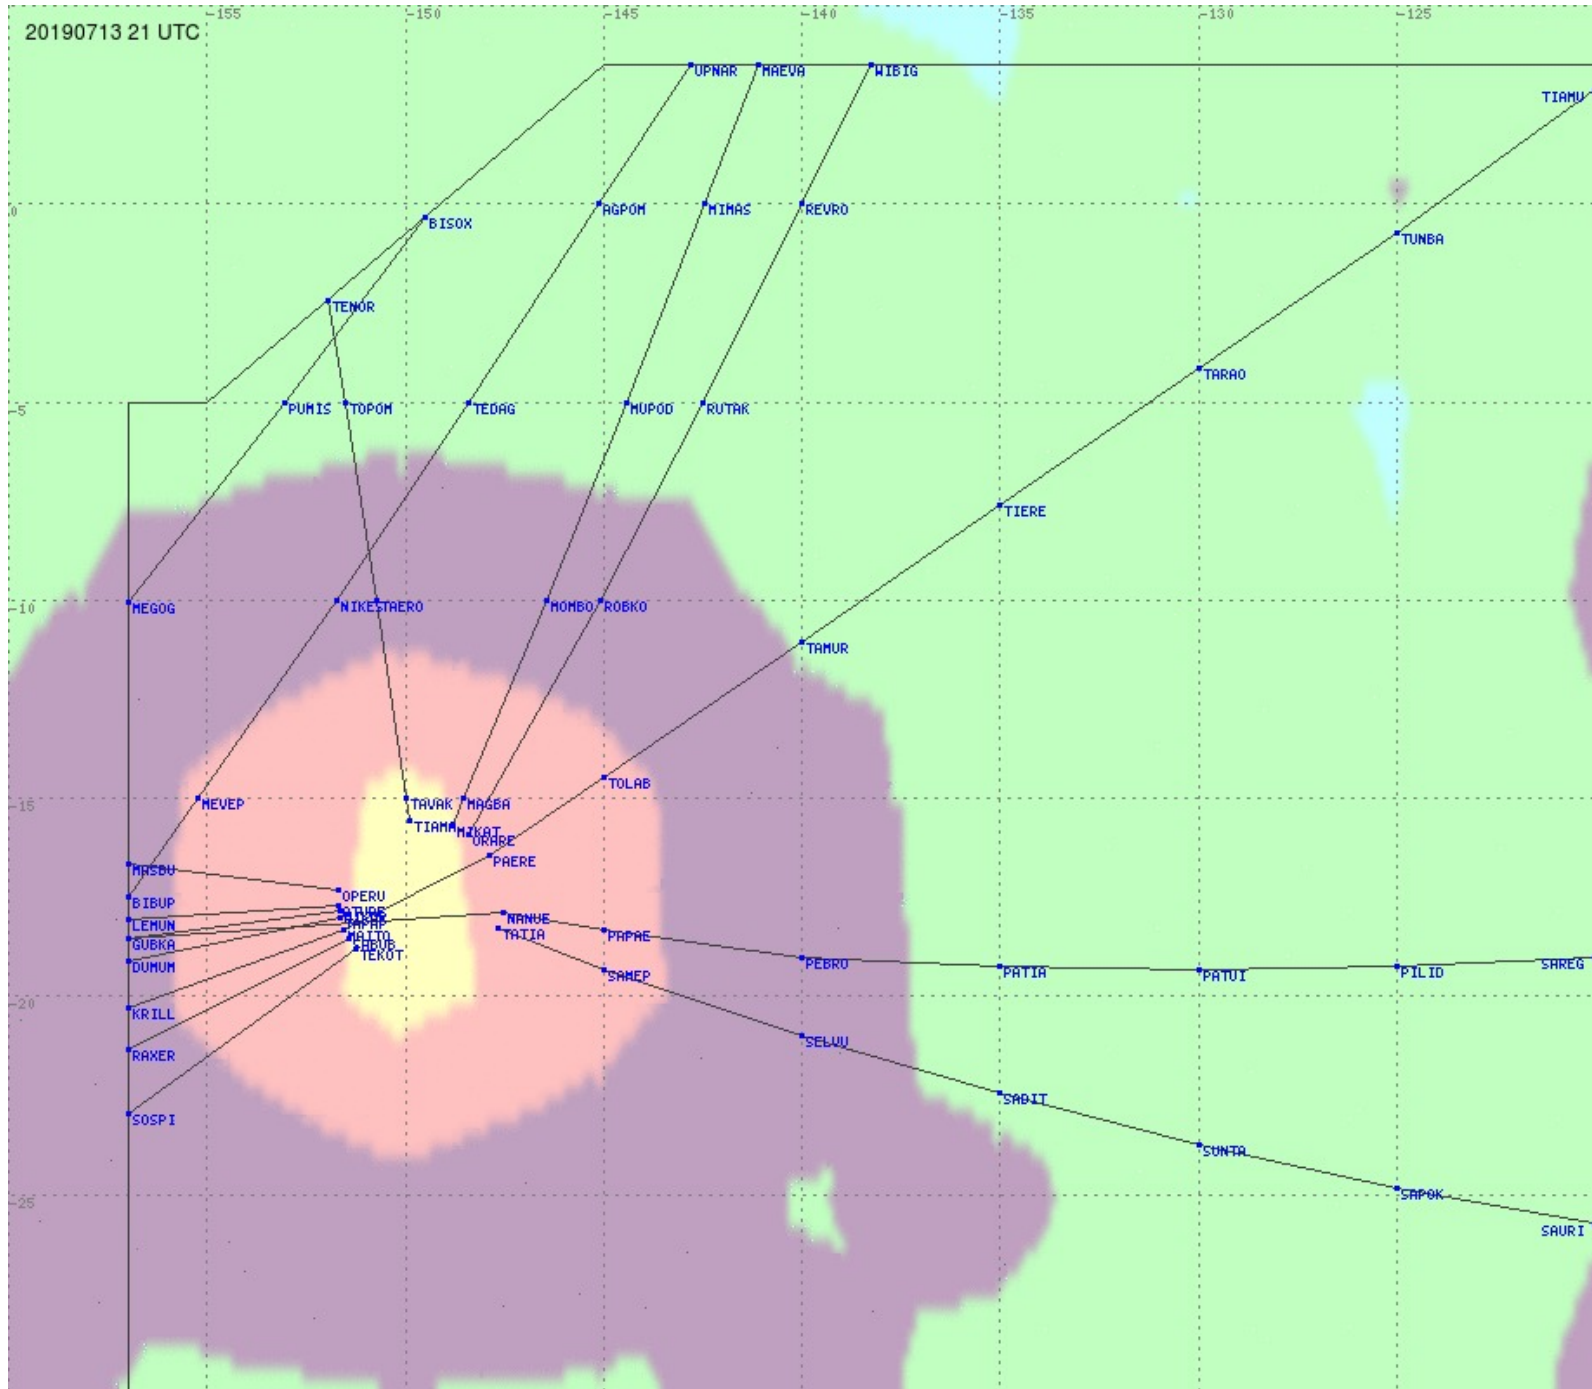

Tahiti FIR - HF Propag - 20190713

2.8 MHz 3.5 MHz 5.6 MHz 8.9 MHz 13.3 MHz 17.9 MHz None

Tahiti FIR - HF Propag - 20190713

2.8 MHz 3.5 MHz 5.6 MHz 8.9 MHz 13.3 MHz 17.9 MHz None

Tahiti FIR - HF Propag - 20190713

Tahiti FIR - HF Propag - 20190713

2.8 MHz 3.5 MHz 5.6 MHz 8.9 MHz 13.3 MHz 17.9 MHz None

Tahiti FIR - HF Propag - 20190713

Tahiti FIR - HF Propag - 20190713

2.8 MHz 3.5 MHz 5.6 MHz 8.9 MHz 13.3 MHz 17.9 MHz None