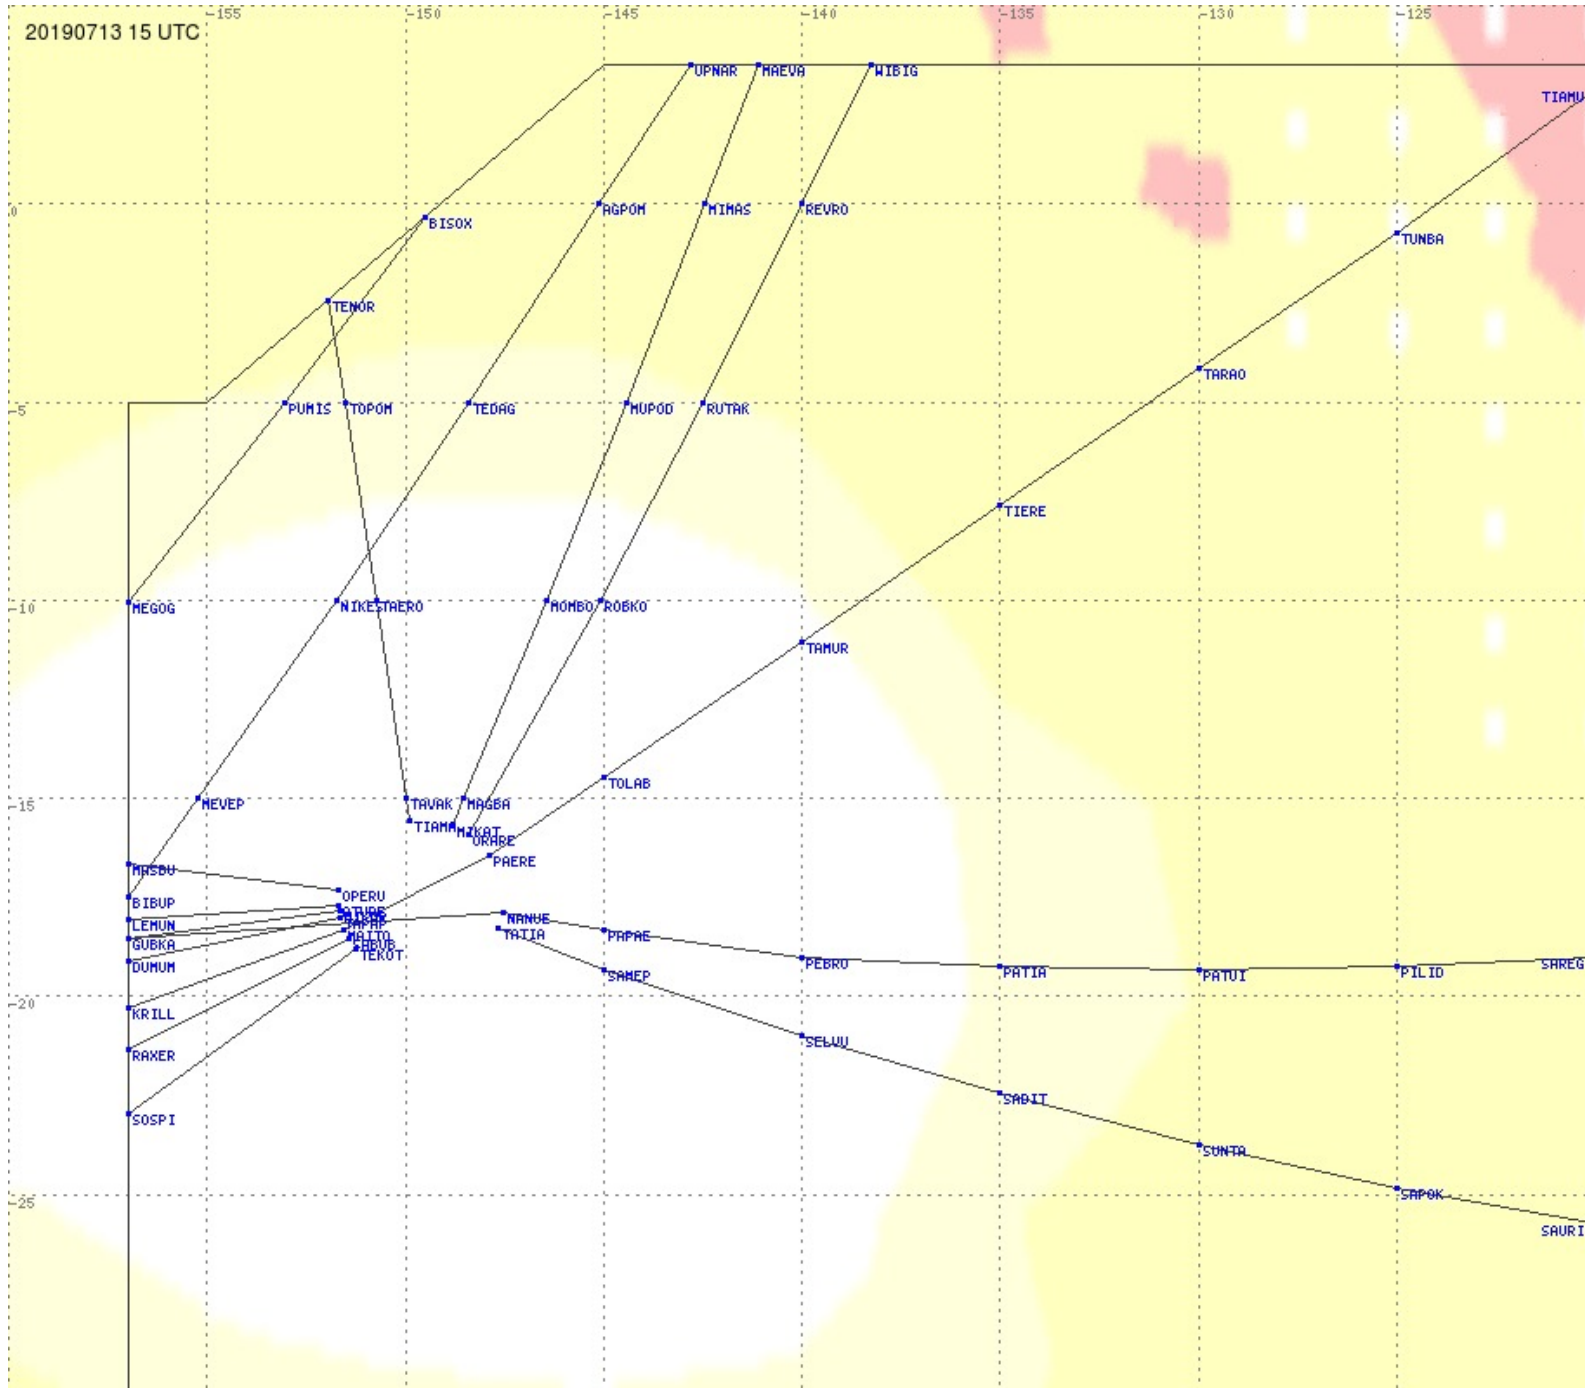

Tahiti FIR - HF Propag - 20190713

2.8 MHz 3.5 MHz 5.6 MHz 8.9 MHz 13.3 MHz 17.9 MHz None

Tahiti FIR - HF Propag - 20190713

Tahiti FIR - HF Propag - 20190713

2.8 MHz
3.5 MHz
5.6 MHz
8.9 MHz
13.3 MHz
17.9 MHz
None

Tahiti FIR - HF Propag - 20190713

Tahiti FIR - HF Propag - 20190713

Tahiti FIR - HF Propag - 20190713

2.8 MHz
3.5 MHz
5.6 MHz
8.9 MHz
13.3 MHz
17.9 MHz
None

Tahiti FIR - HF Propag - 20190713

2.8 MHz 3.5 MHz 5.6 MHz 8.9 MHz 13.3 MHz 17.9 MHz None

Tahiti FIR - HF Propag - 20190713

2.8 MHz 3.5 MHz 5.6 MHz 8.9 MHz 13.3 MHz 17.9 MHz None

Tahiti FIR - HF Propag - 20190713

2.8 MHz 3.5 MHz 5.6 MHz 8.9 MHz 13.3 MHz 17.9 MHz None

Tahiti FIR - HF Propag - 20190713