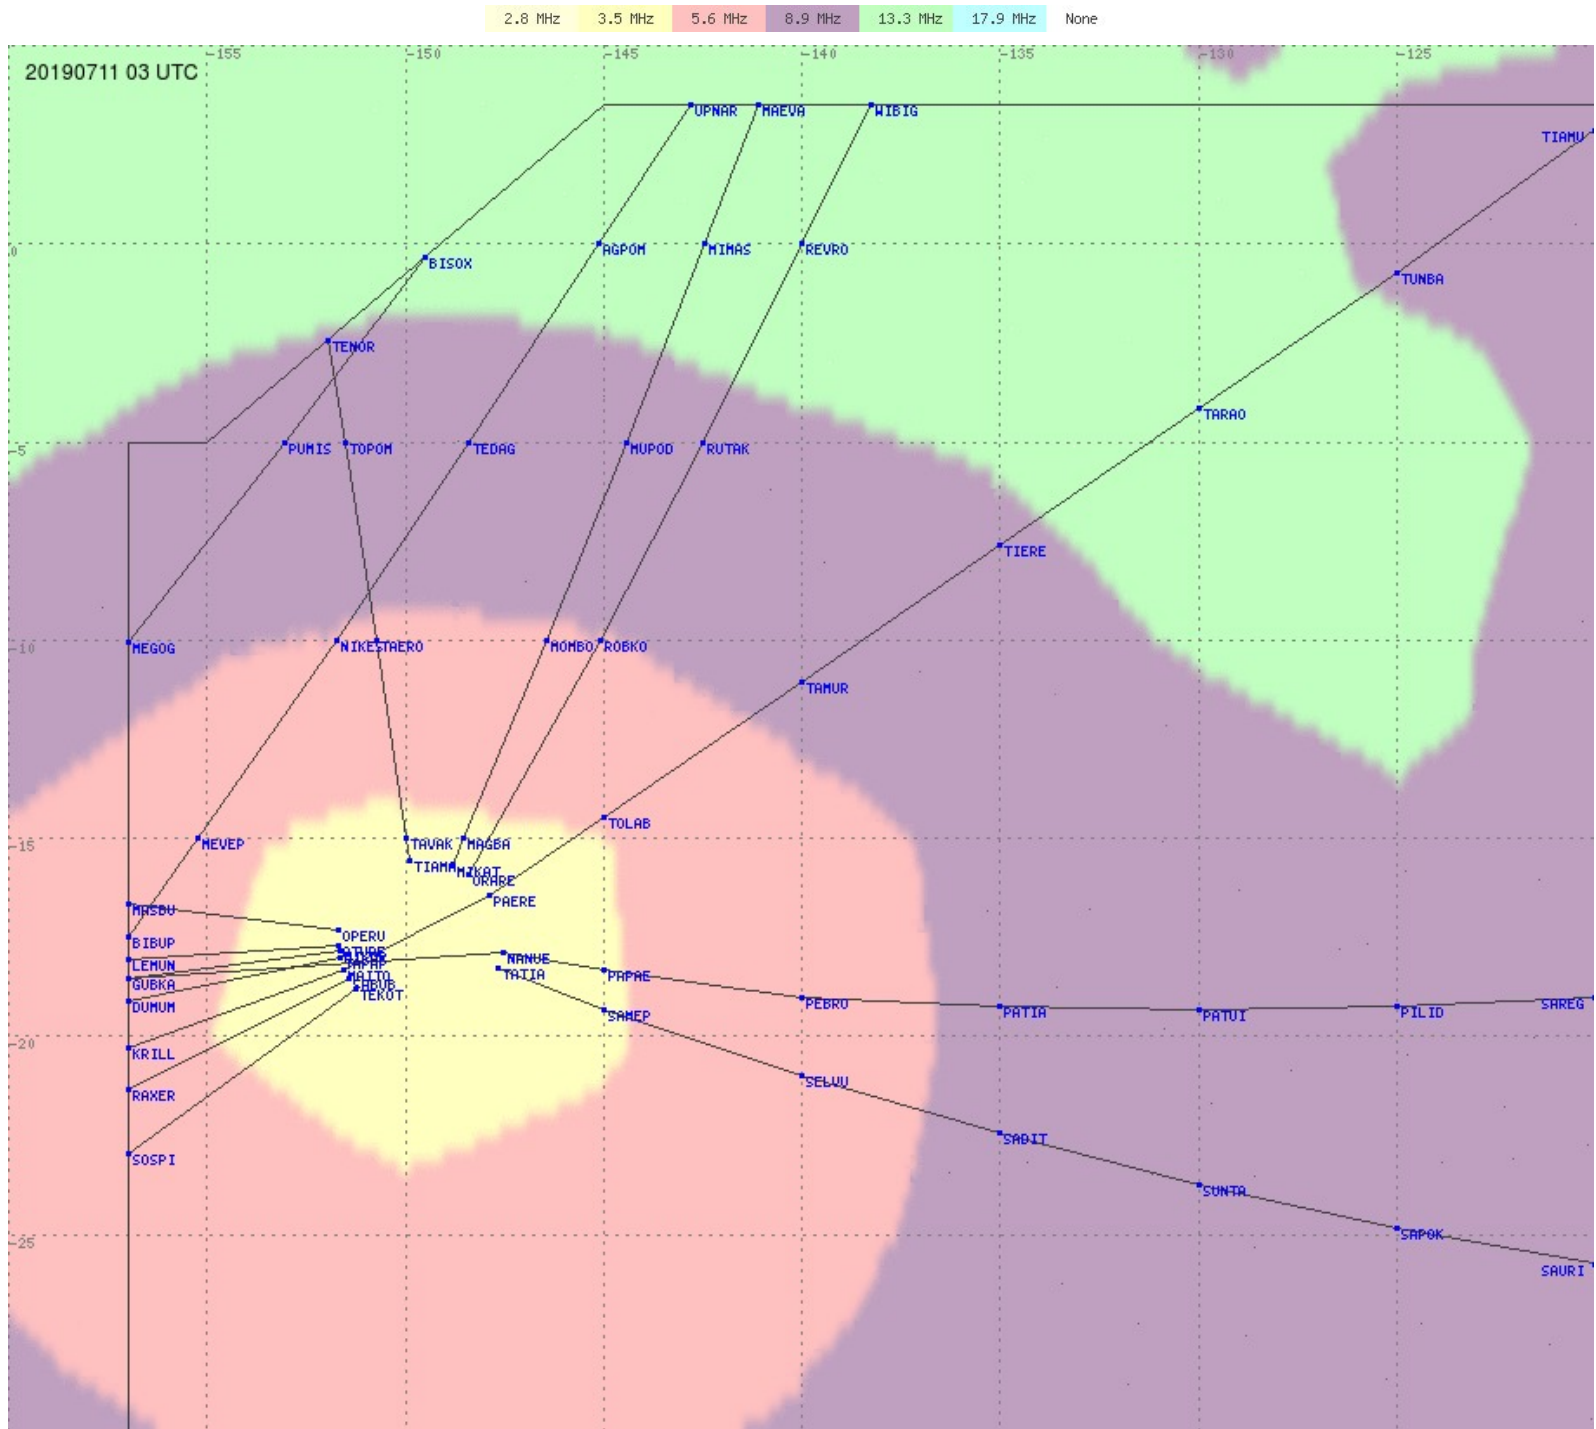

Tahiti FIR - HF Propag - 20190711

2.8 MHz 3.5 MHz 5.6 MHz 8.9 MHz 13.3 MHz 17.9 MHz None

Tahiti FIR - HF Propag - 20190711

2.8 MHz
3.5 MHz
5.6 MHz
8.9 MHz
13.3 MHz
17.9 MHz
None

Tahiti FIR - HF Propag - 20190711

2.8 MHz
3.5 MHz
5.6 MHz
8.9 MHz
13.3 MHz
17.9 MHz
None

Tahiti FIR - HF Propag - 20190711

Tahiti FIR - HF Propag - 20190711

Tahiti FIR - HF Propag - 20190711

Tahiti FIR - HF Propag - 20190711

2.8 MHz
3.5 MHz
5.6 MHz
8.9 MHz
13.3 MHz
17.9 MHz
None