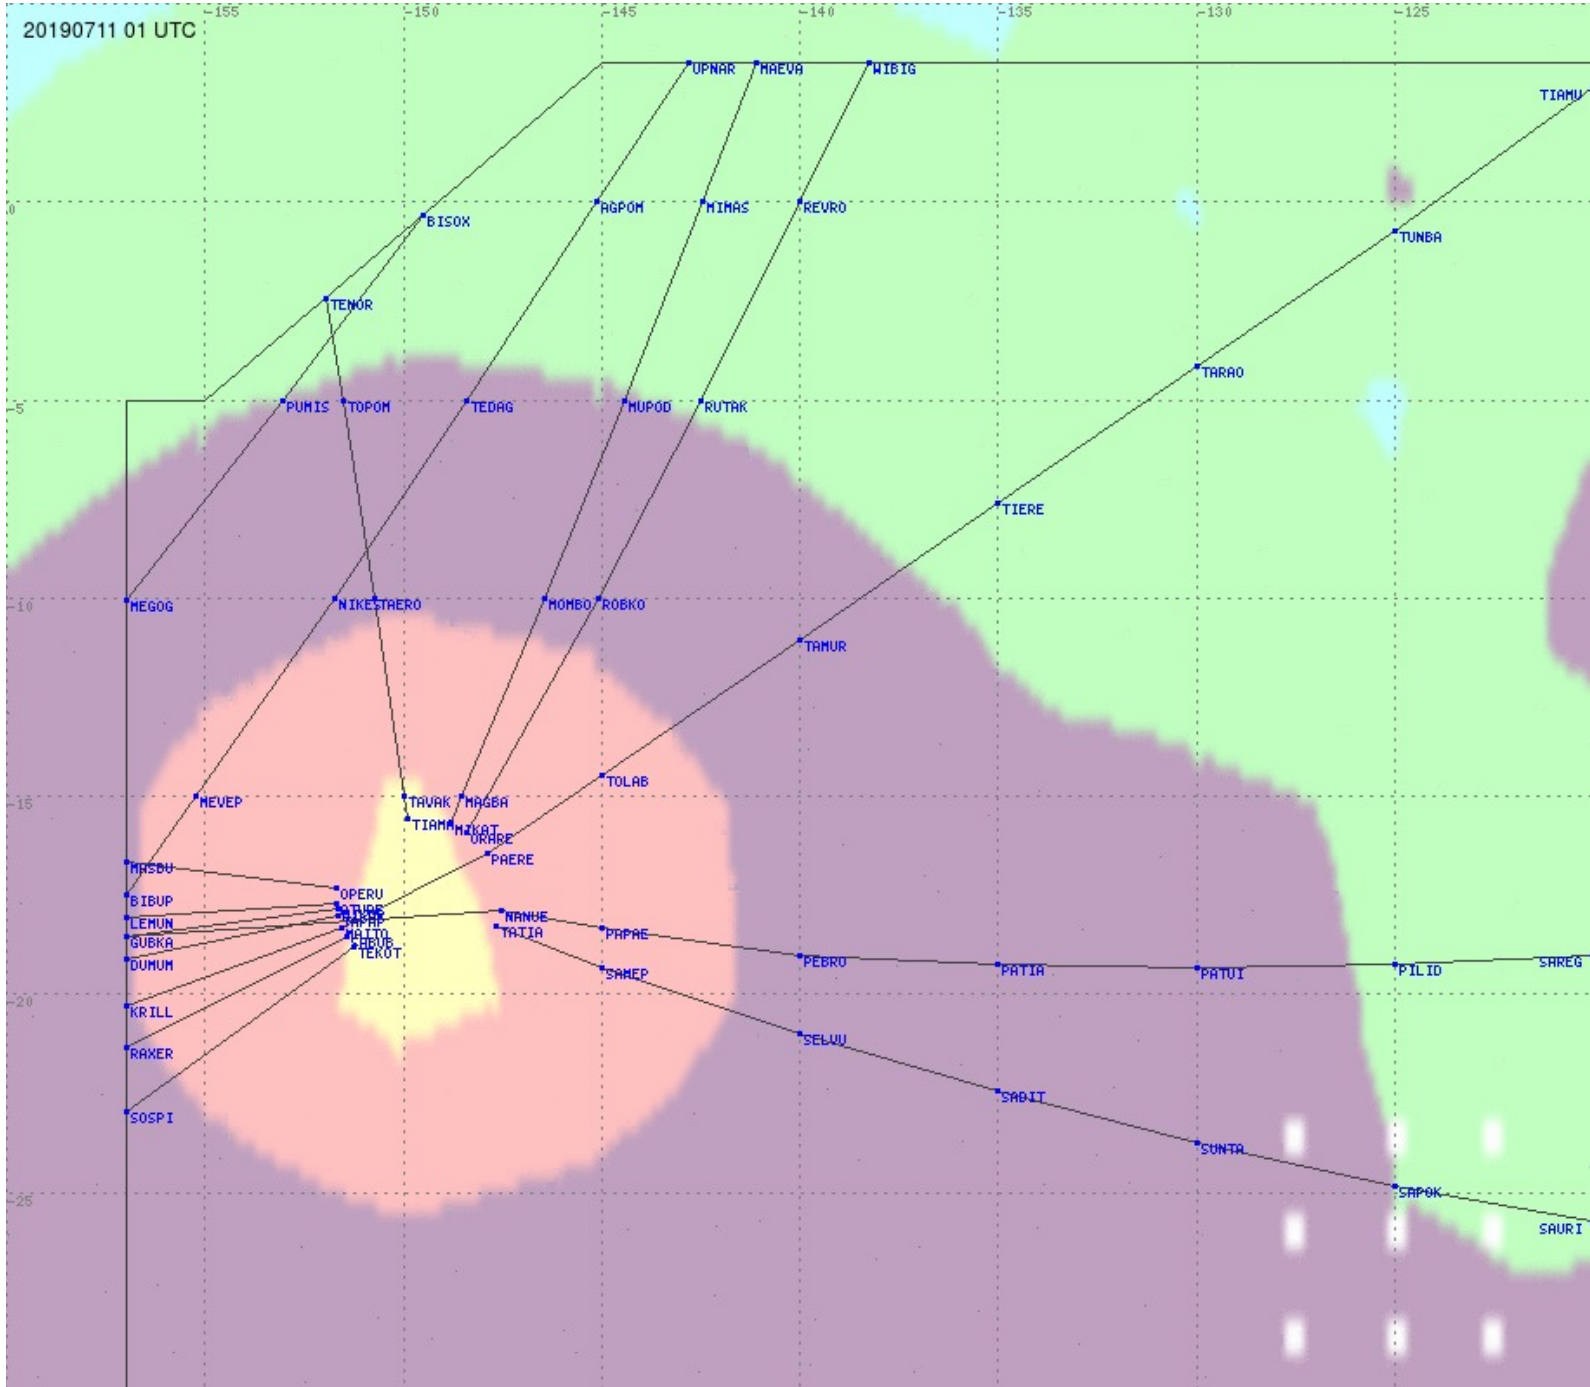

Tahiti FIR - HF Propag - 20190711

2.8 MHz 3.5 MHz 5.6 MHz 8.9 MHz 13.3 MHz 17.9 MHz None

Tahiti FIR - HF Propag - 20190711

2.8 MHz
3.5 MHz
5.6 MHz
8.9 MHz
13.3 MHz
17.9 MHz
None

Tahiti FIR - HF Propag - 20190711

2.8 MHz
3.5 MHz
5.6 MHz
8.9 MHz
13.3 MHz
17.9 MHz
None

Tahiti FIR - HF Propag - 20190711

Tahiti FIR - HF Propag - 20190711

Tahiti FIR - HF Propag - 20190711

Tahiti FIR - HF Propag - 20190711

2.8 MHz
3.5 MHz
5.6 MHz
8.9 MHz
13.3 MHz
17.9 MHz
None