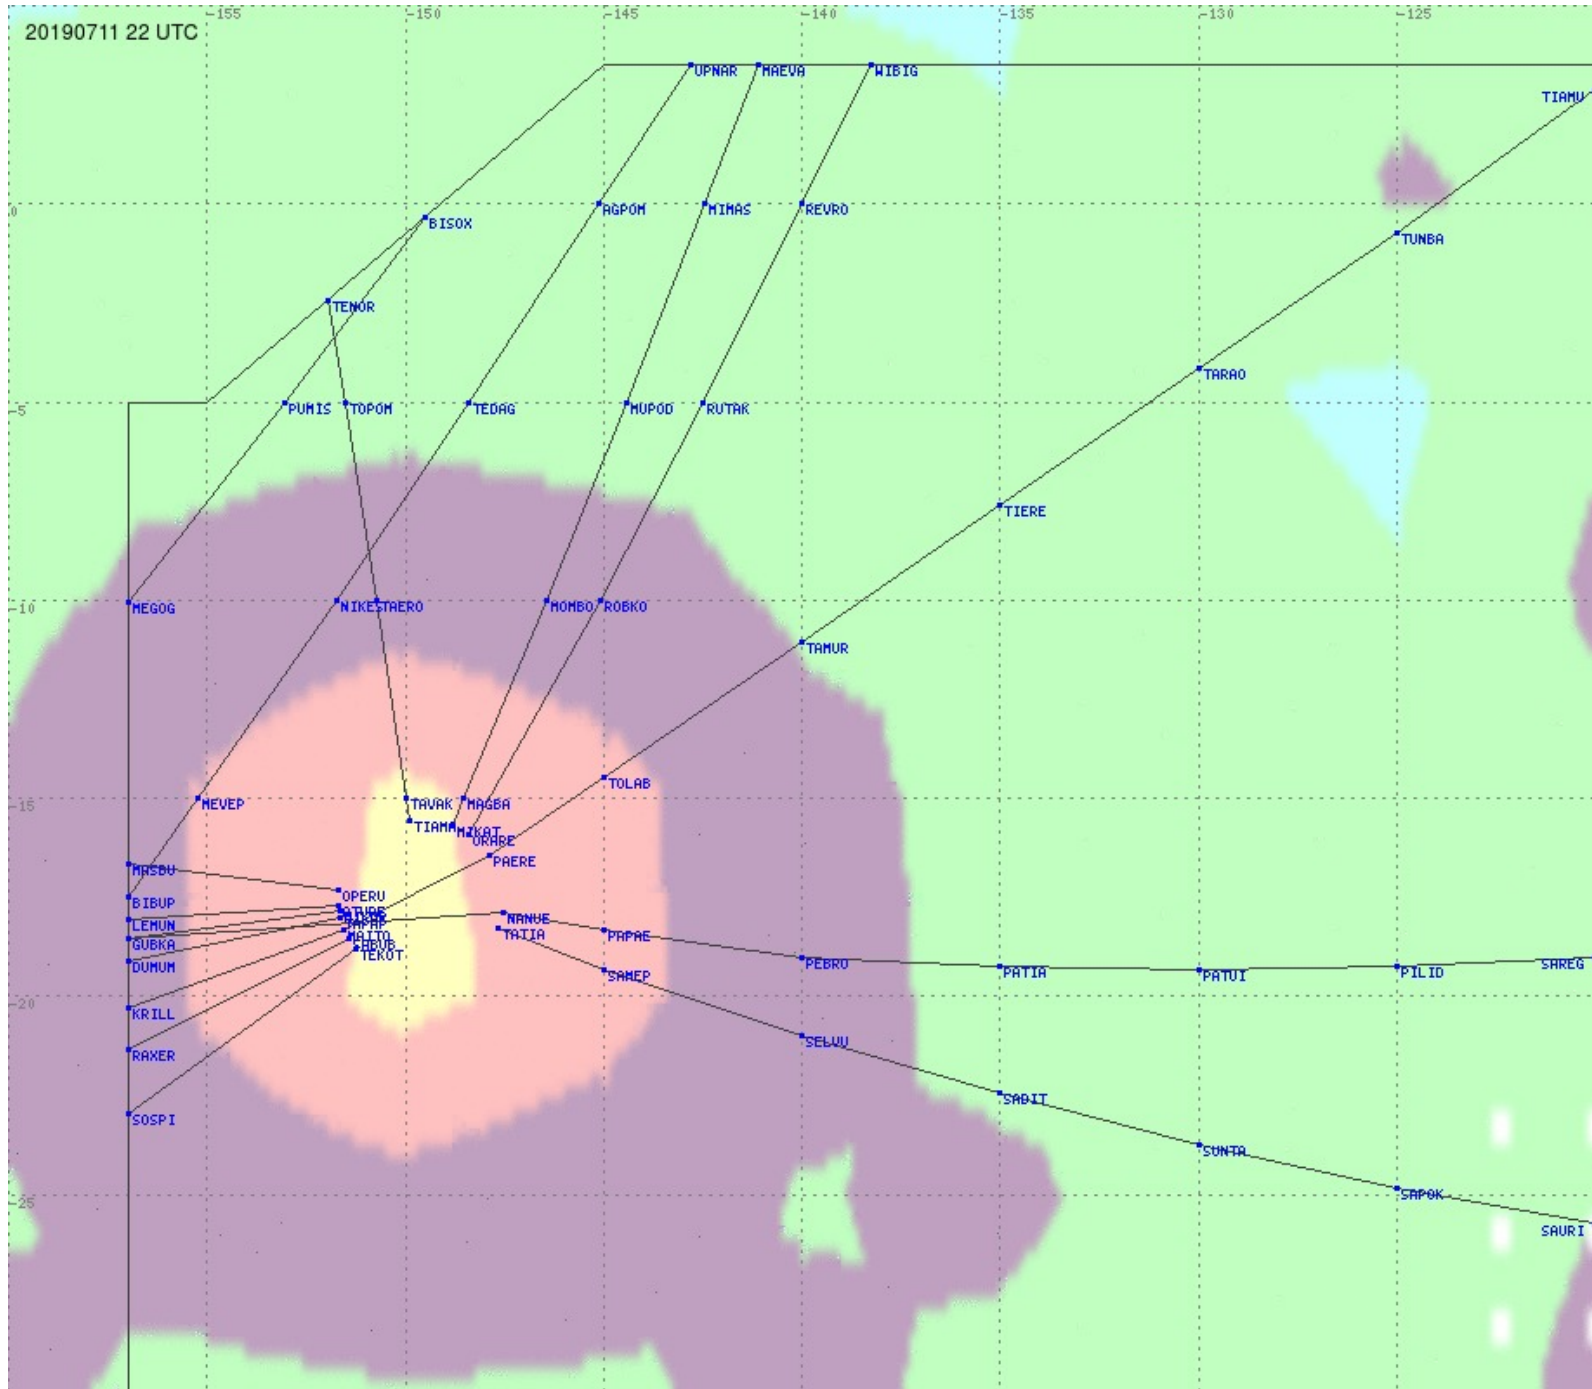

Tahiti FIR - HF Propag - 20190711

2.8 MHz
3.5 MHz
5.6 MHz
8.9 MHz
13.3 MHz
17.9 MHz
None