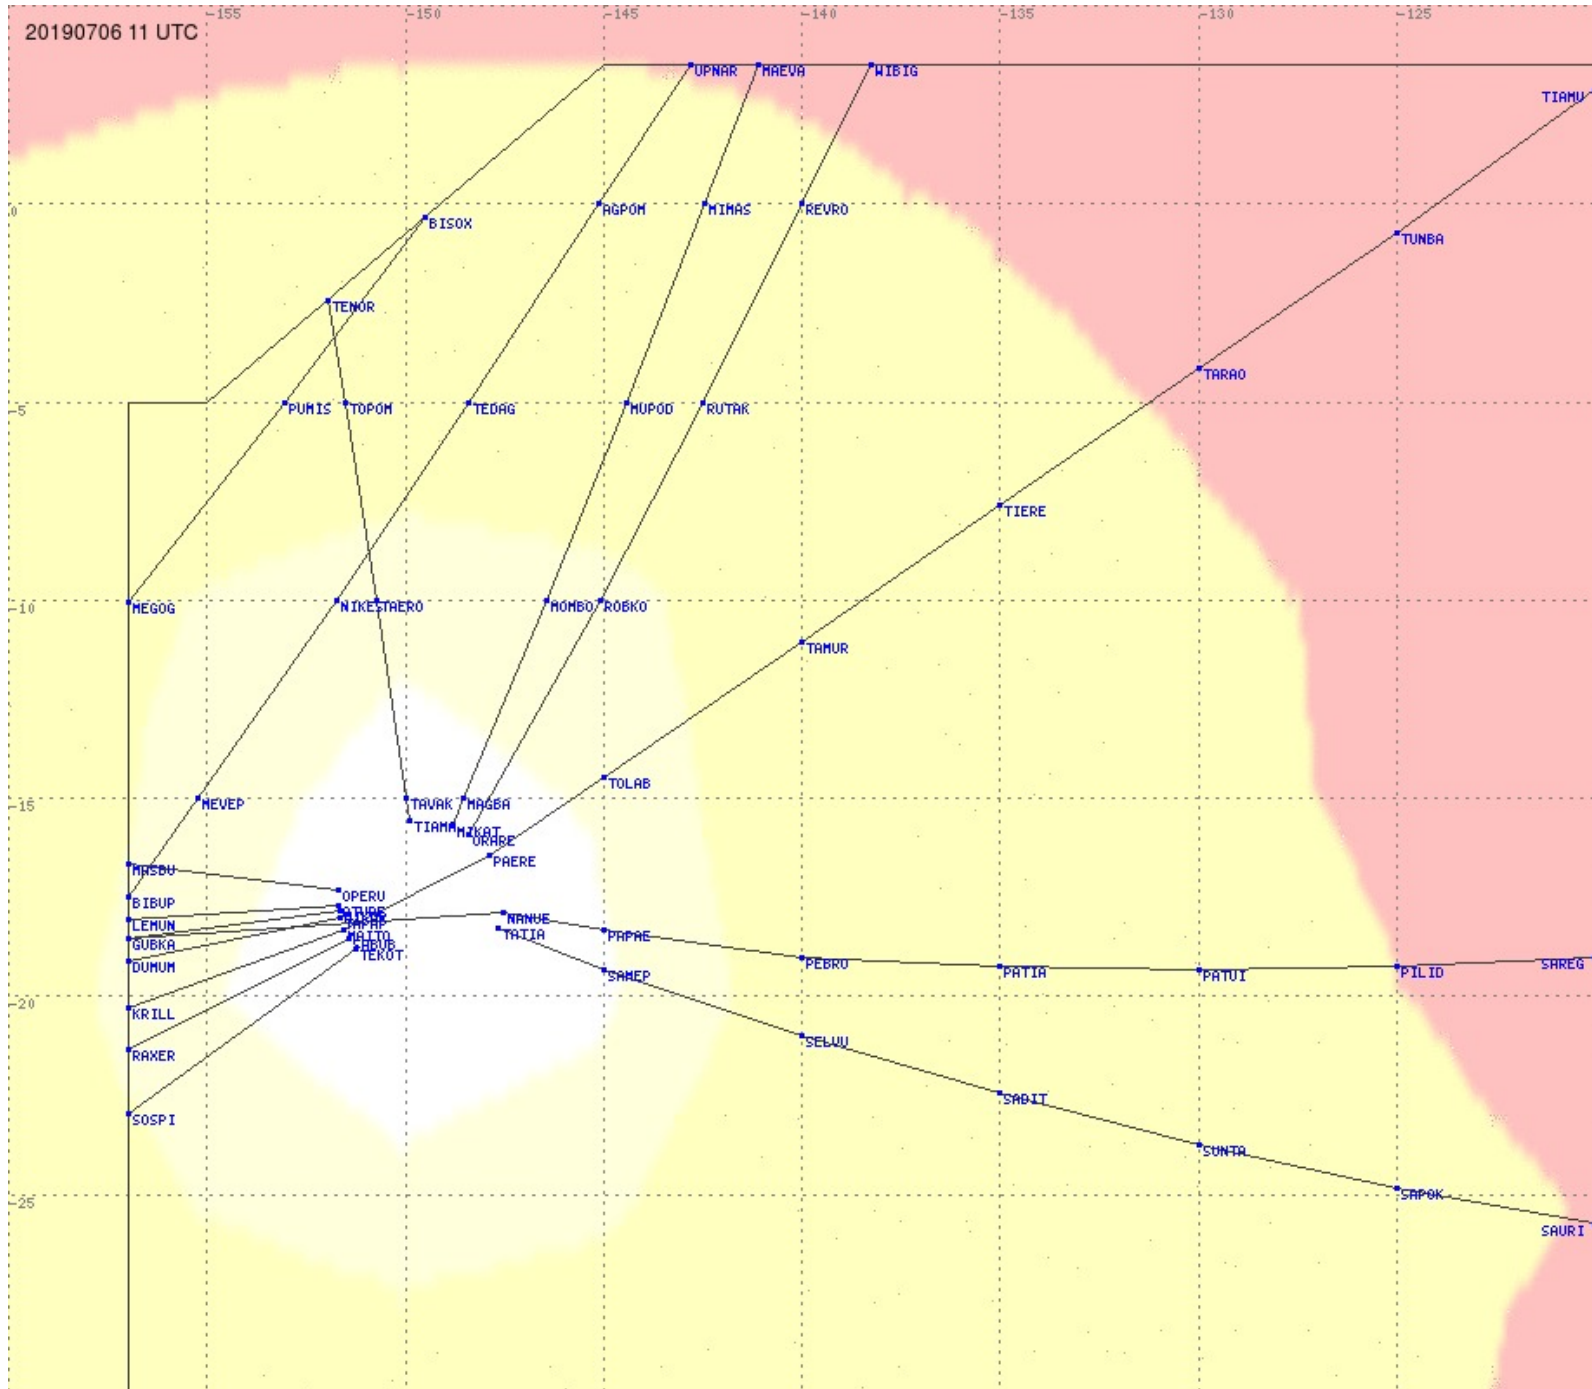

2.8 MHz
3.5 MHz
5.6 MHz
8.9 MHz
13.3 MHz
17.9 MHz
None

Tahiti FIR - HF Propag - 20190706

2.8 MHz 3.5 MHz 5.6 MHz 8.9 MHz 13.3 MHz 17.9 MHz None

Tahiti FIR - HF Propag - 20190706

Tahiti FIR - HF Propag - 20190706

Tahiti FIR - HF Propag - 20190706

2.8 MHz
3.5 MHz
5.6 MHz
8.9 MHz
13.3 MHz
17.9 MHz
None

Tahiti FIR - HF Propag - 20190706

2.8 MHz 3.5 MHz 5.6 MHz 8.9 MHz 13.3 MHz 17.9 MHz None

Tahiti FIR - HF Propag - 20190706