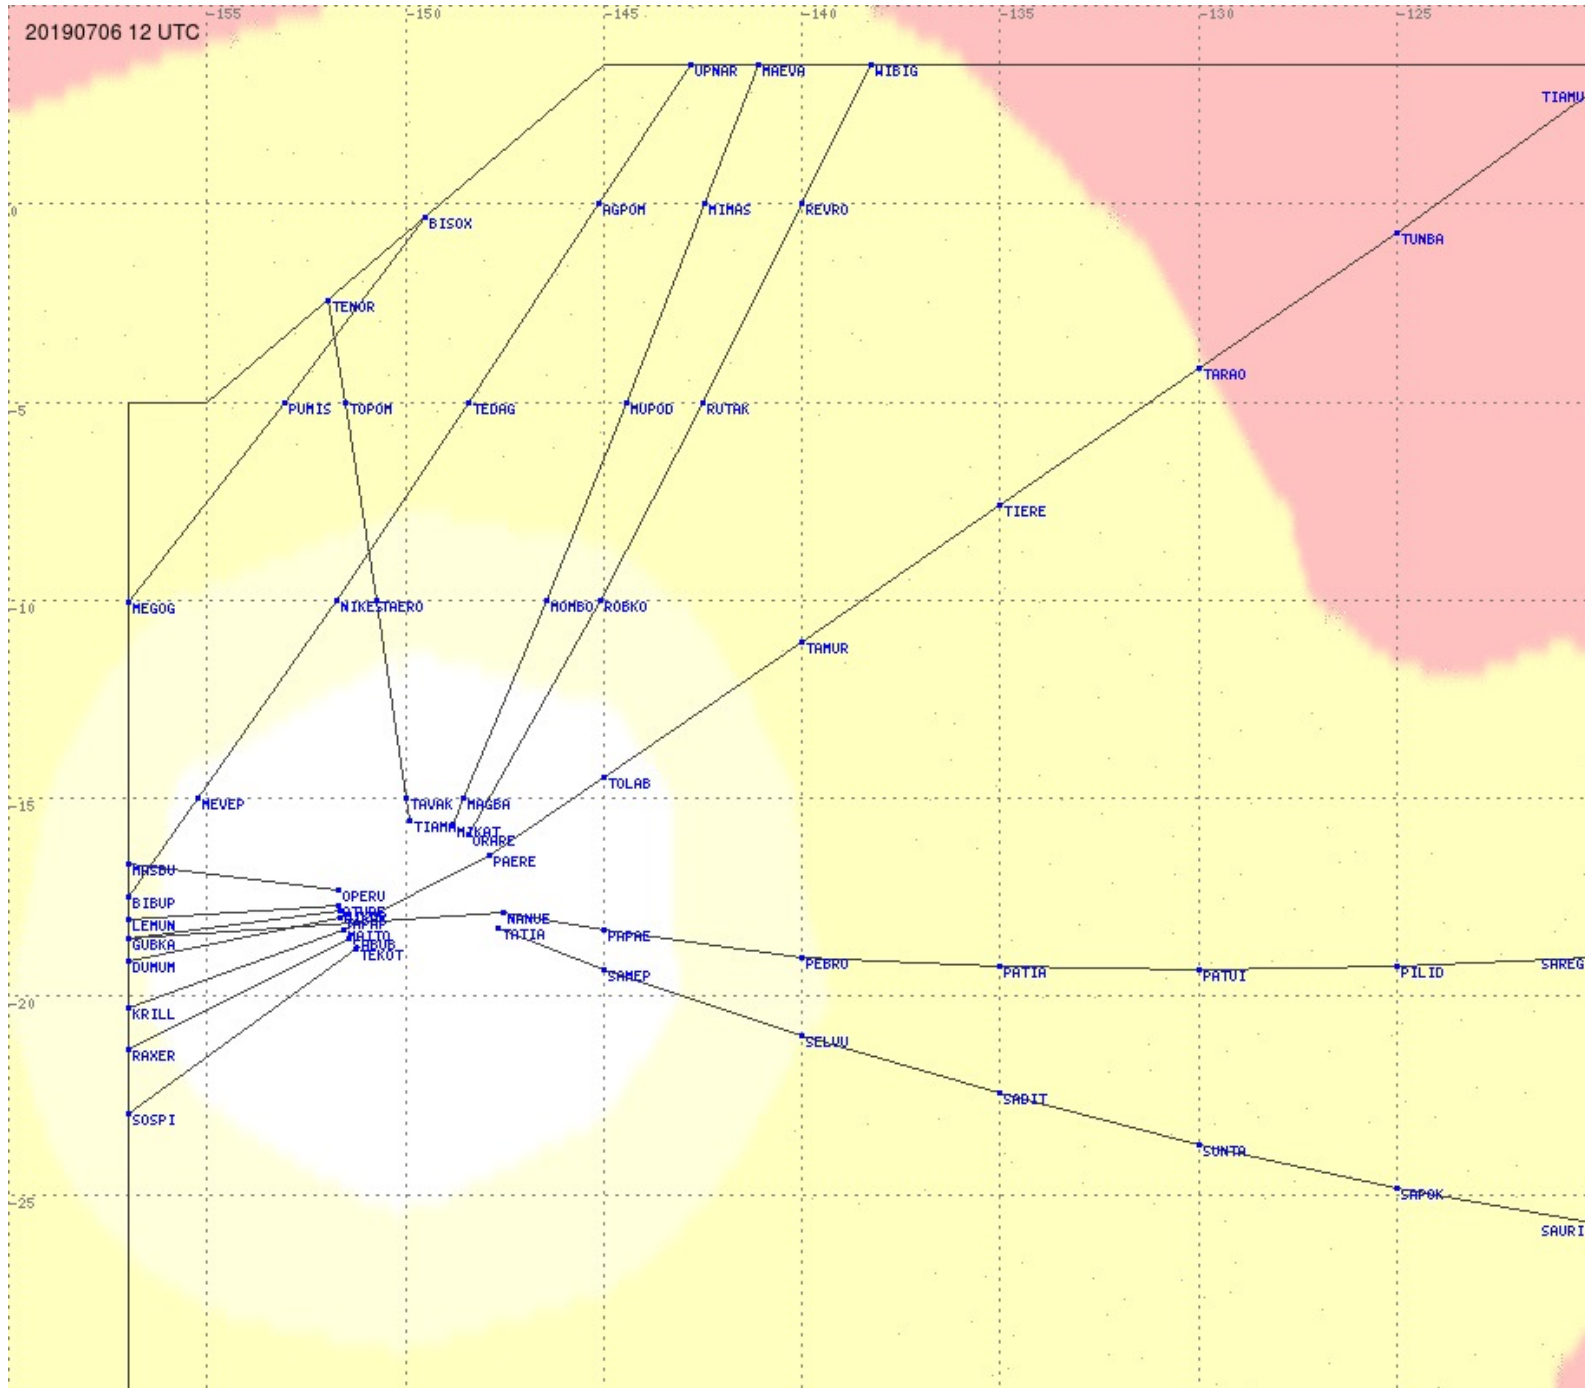

2.8 MHz
3.5 MHz
5.6 MHz
8.9 MHz
13.3 MHz
17.9 MHz
None

Tahiti FIR - HF Propag - 20190706

2.8 MHz 3.5 MHz 5.6 MHz 8.9 MHz 13.3 MHz 17.9 MHz None

Tahiti FIR - HF Propag - 20190706

Tahiti FIR - HF Propag - 20190706

Tahiti FIR - HF Propag - 20190706

2.8 MHz
3.5 MHz
5.6 MHz
8.9 MHz
13.3 MHz
17.9 MHz
None

Tahiti FIR - HF Propag - 20190706

2.8 MHz 3.5 MHz 5.6 MHz 8.9 MHz 13.3 MHz 17.9 MHz None

Tahiti FIR - HF Propag - 20190706