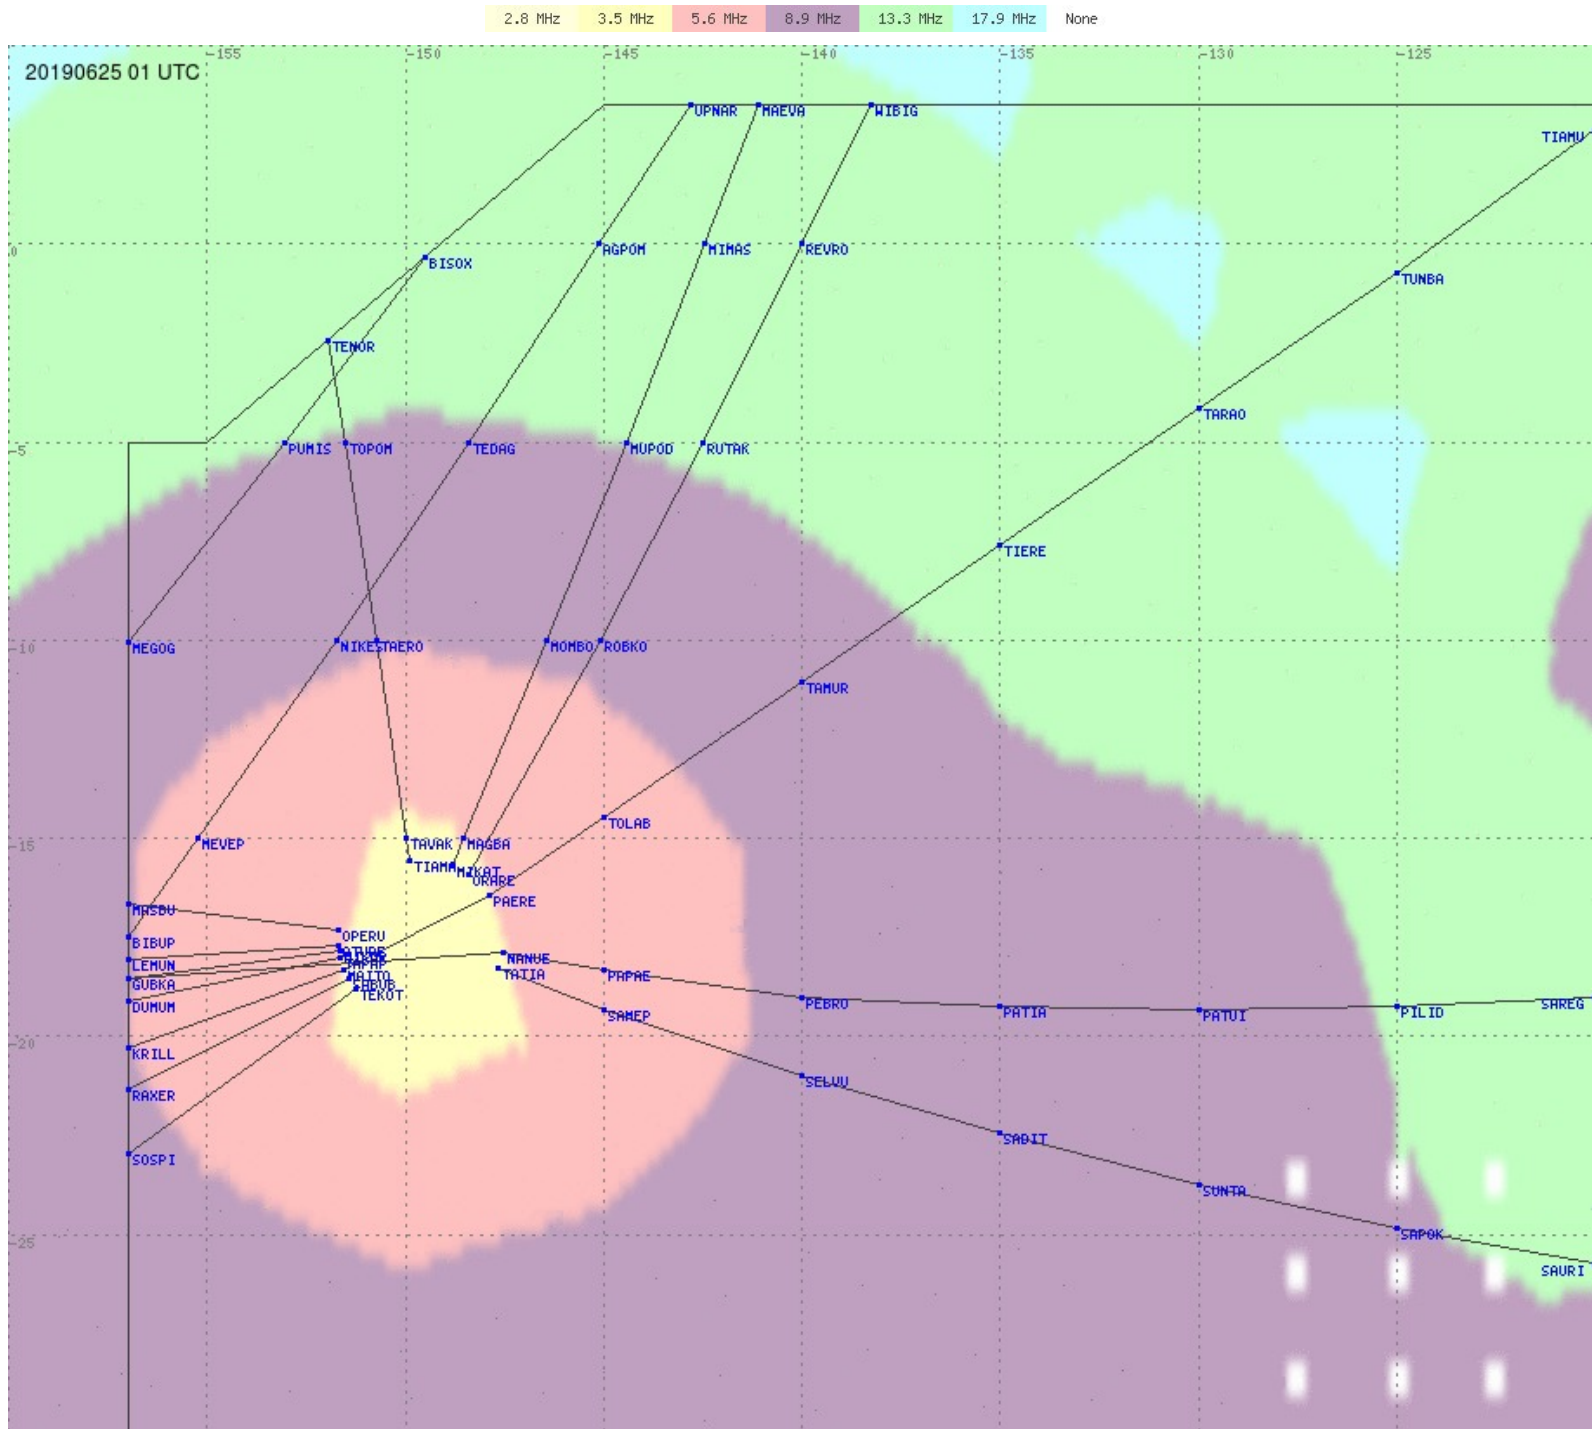

Tahiti FIR - HF Propag - 20190625

Tahiti FIR - HF Propag - 20190625

Tahiti FIR - HF Propag - 20190625

2.8 MHz
3.5 MHz
5.6 MHz
8.9 MHz
13.3 MHz
17.9 MHz
None

Tahiti FIR - HF Propag - 20190625

2.8 MHz 3.5 MHz 5.6 MHz 8.9 MHz 13.3 MHz 17.9 MHz None