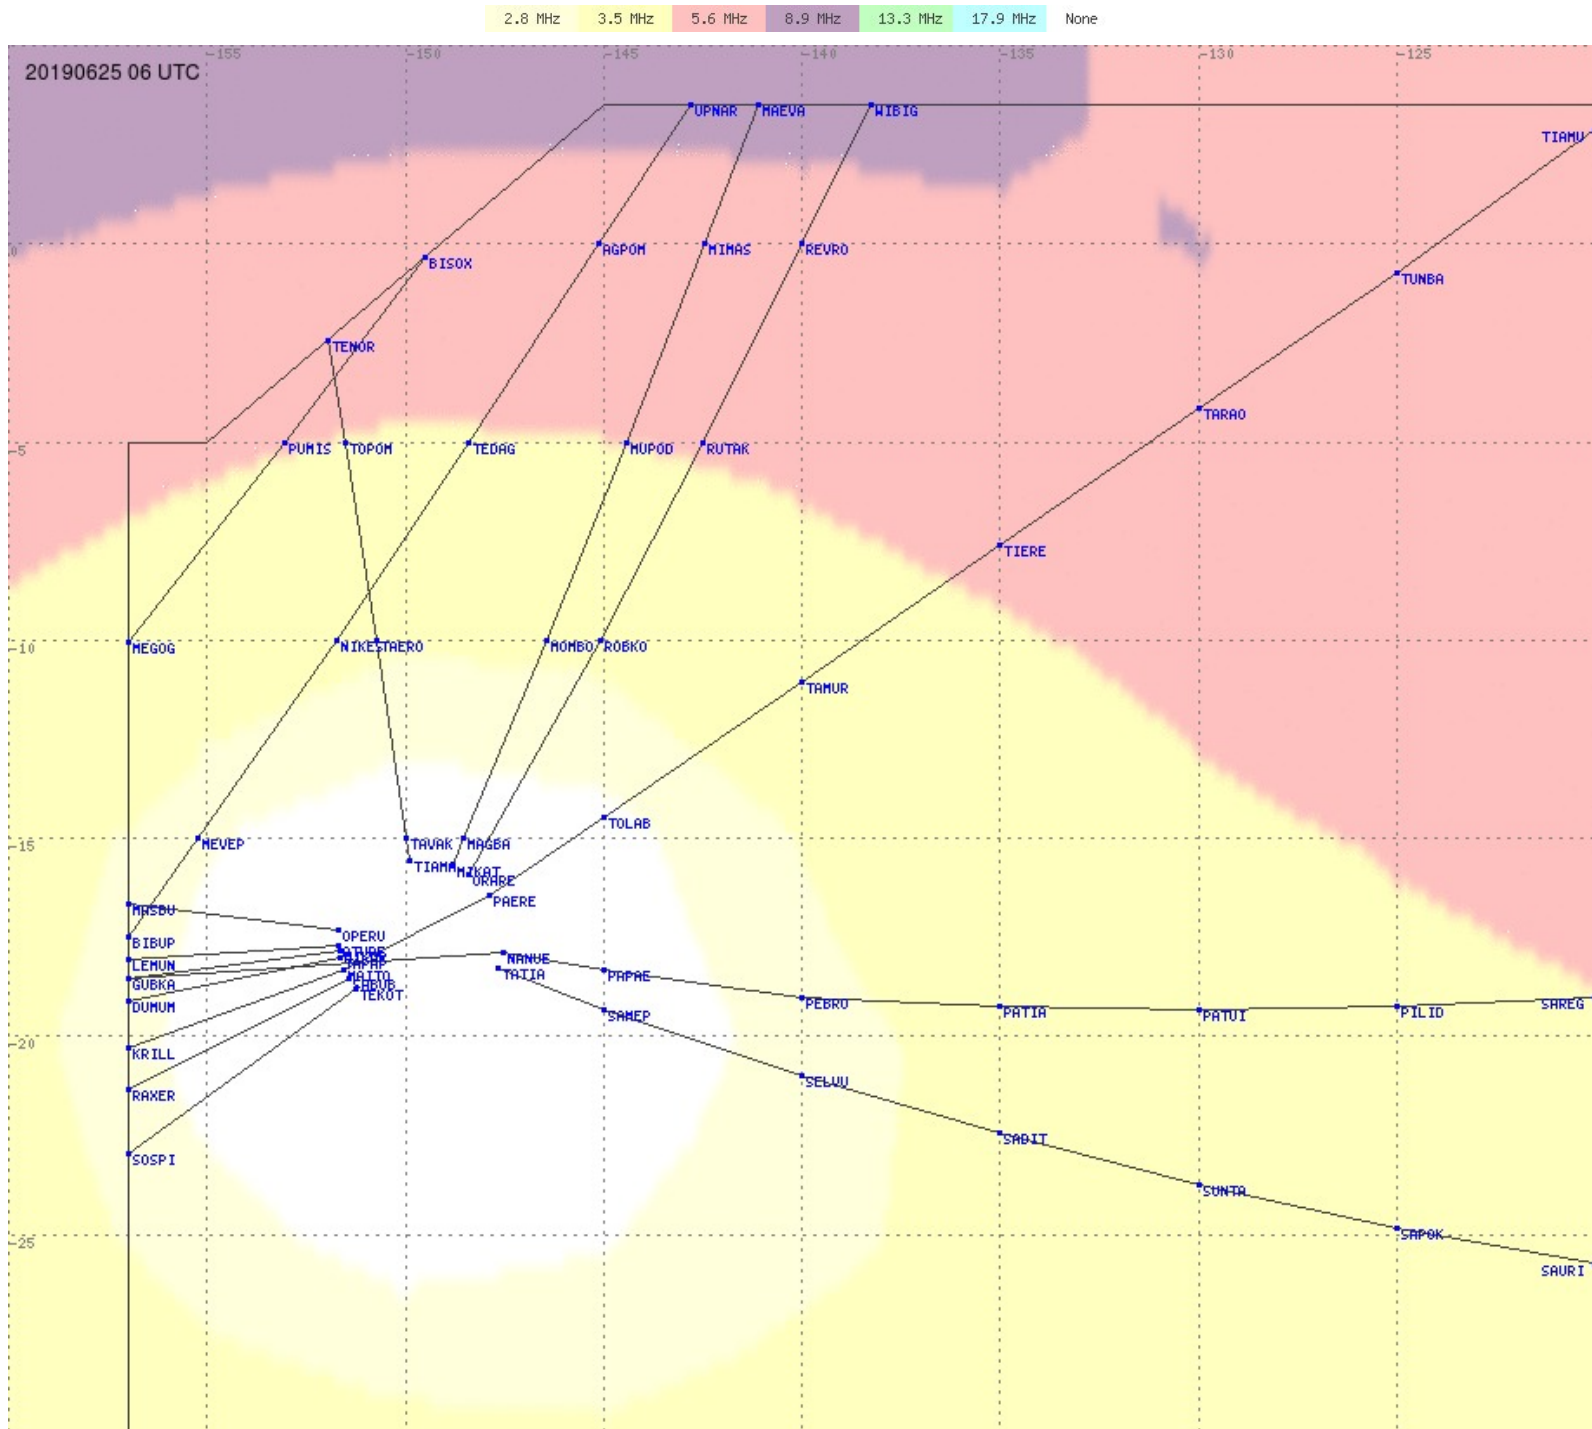

Tahiti FIR - HF Propag - 20190625