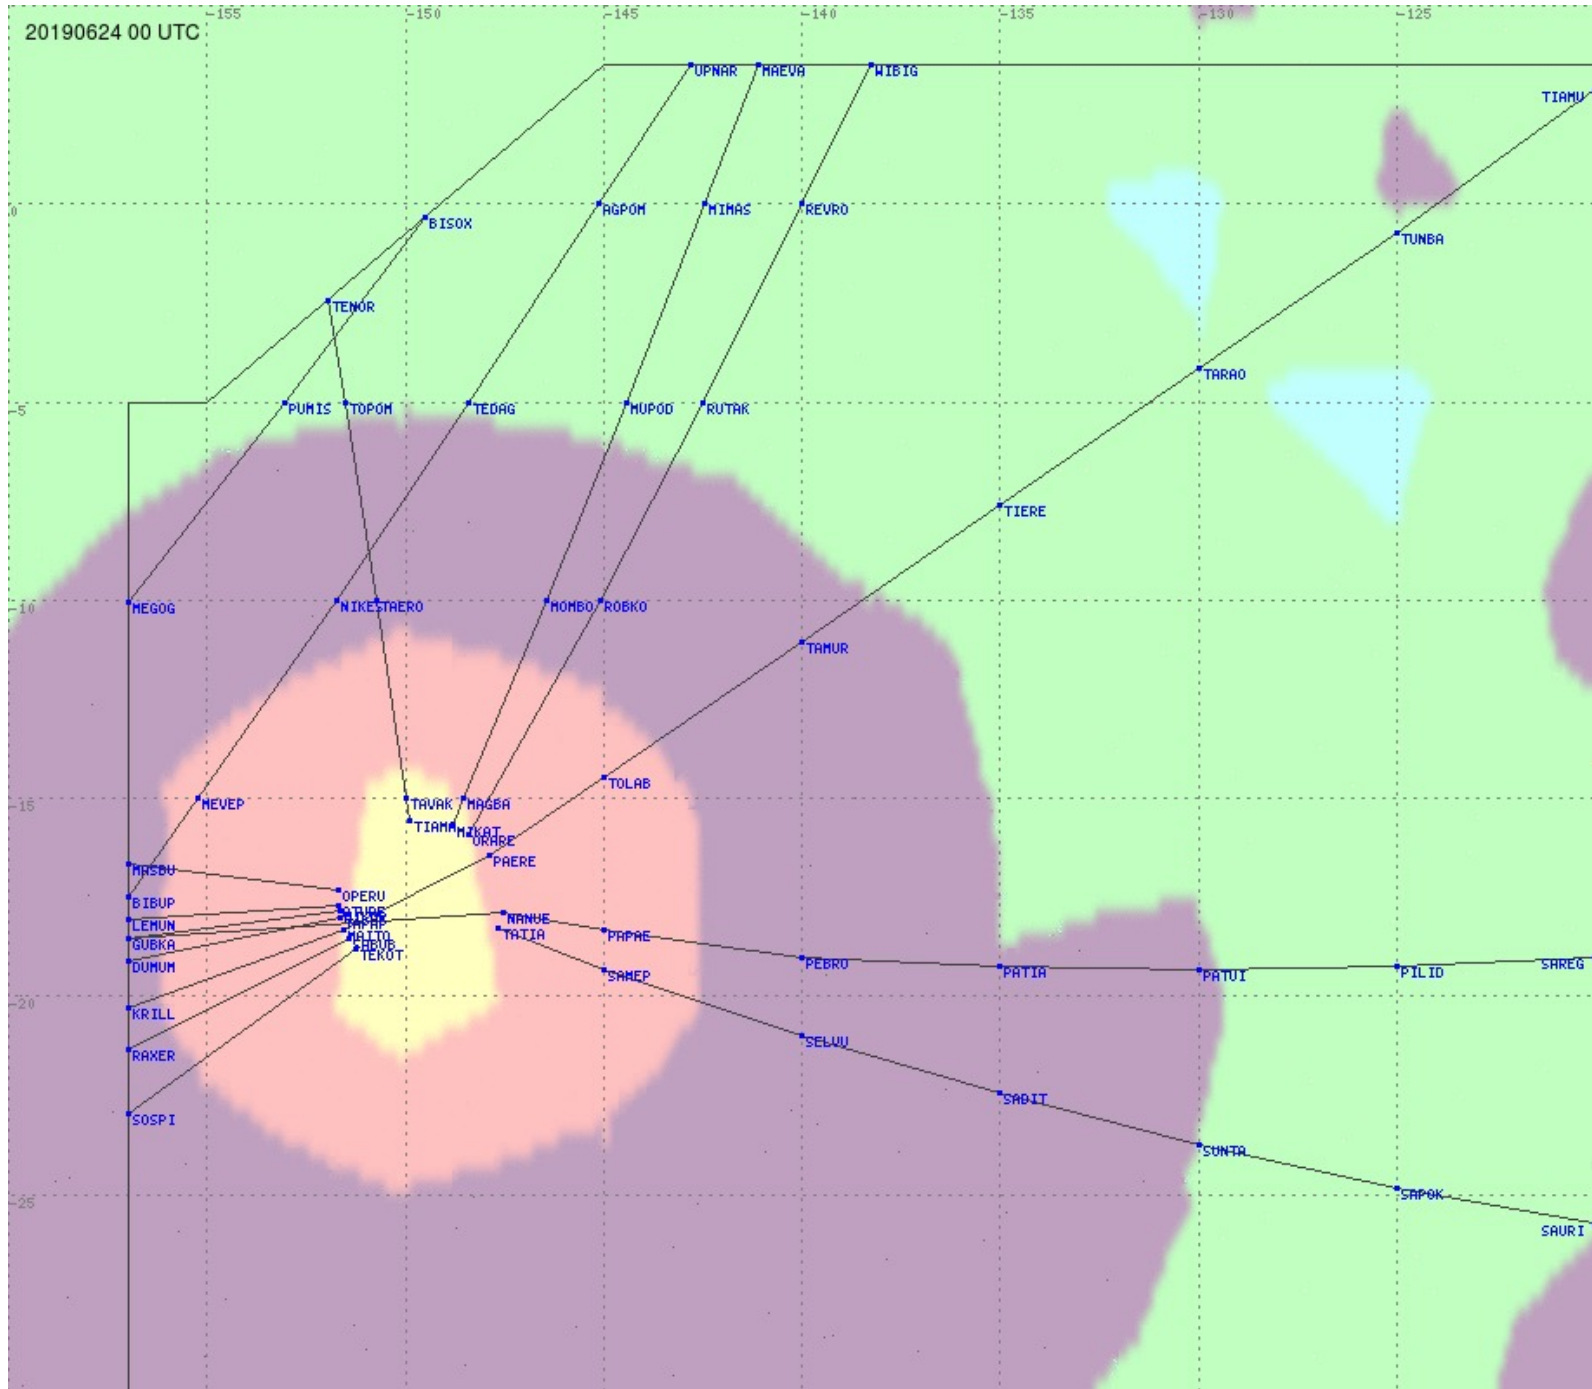

Tahiti FIR - HF Propag - 20190624

2.8 MHz
3.5 MHz
5.6 MHz
8.9 MHz
13.3 MHz
17.9 MHz
None