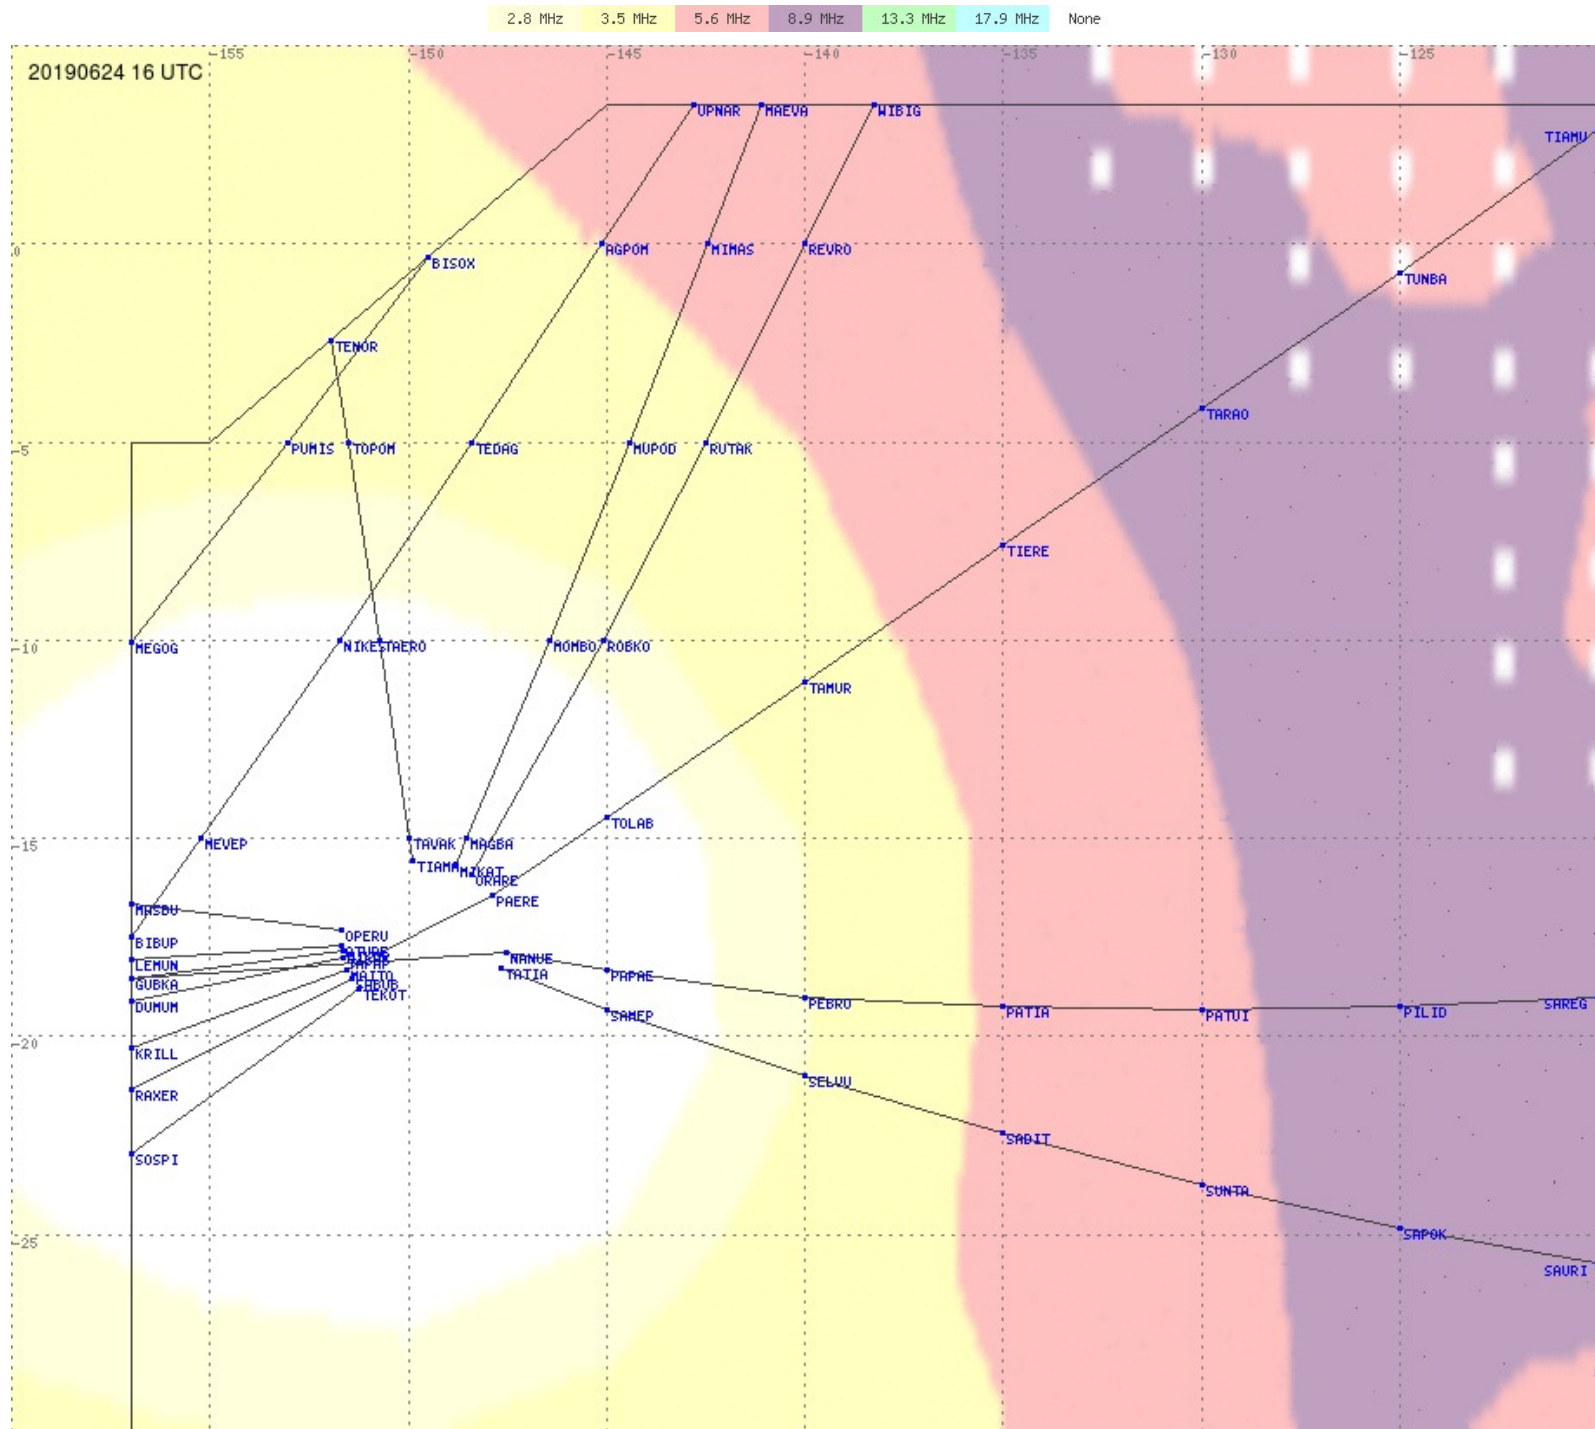

Tahiti FIR - HF Propag - 20190624

Tahiti FIR - HF Propag - 20190624

2.8 MHz
3.5 MHz
5.6 MHz
8.9 MHz
13.3 MHz
17.9 MHz
None

Tahiti FIR - HF Propag - 20190624

2.8 MHz 3.5 MHz 5.6 MHz 8.9 MHz 13.3 MHz 17.9 MHz None

Tahiti FIR - HF Propag - 20190624

2.8 MHz 3.5 MHz 5.6 MHz 8.9 MHz 13.3 MHz 17.9 MHz None

Tahiti FIR - HF Propag - 20190624

Tahiti FIR - HF Propag - 20190624

Tahiti FIR - HF Propag - 20190624

2.8 MHz
3.5 MHz
5.6 MHz
8.9 MHz
13.3 MHz
17.9 MHz
None