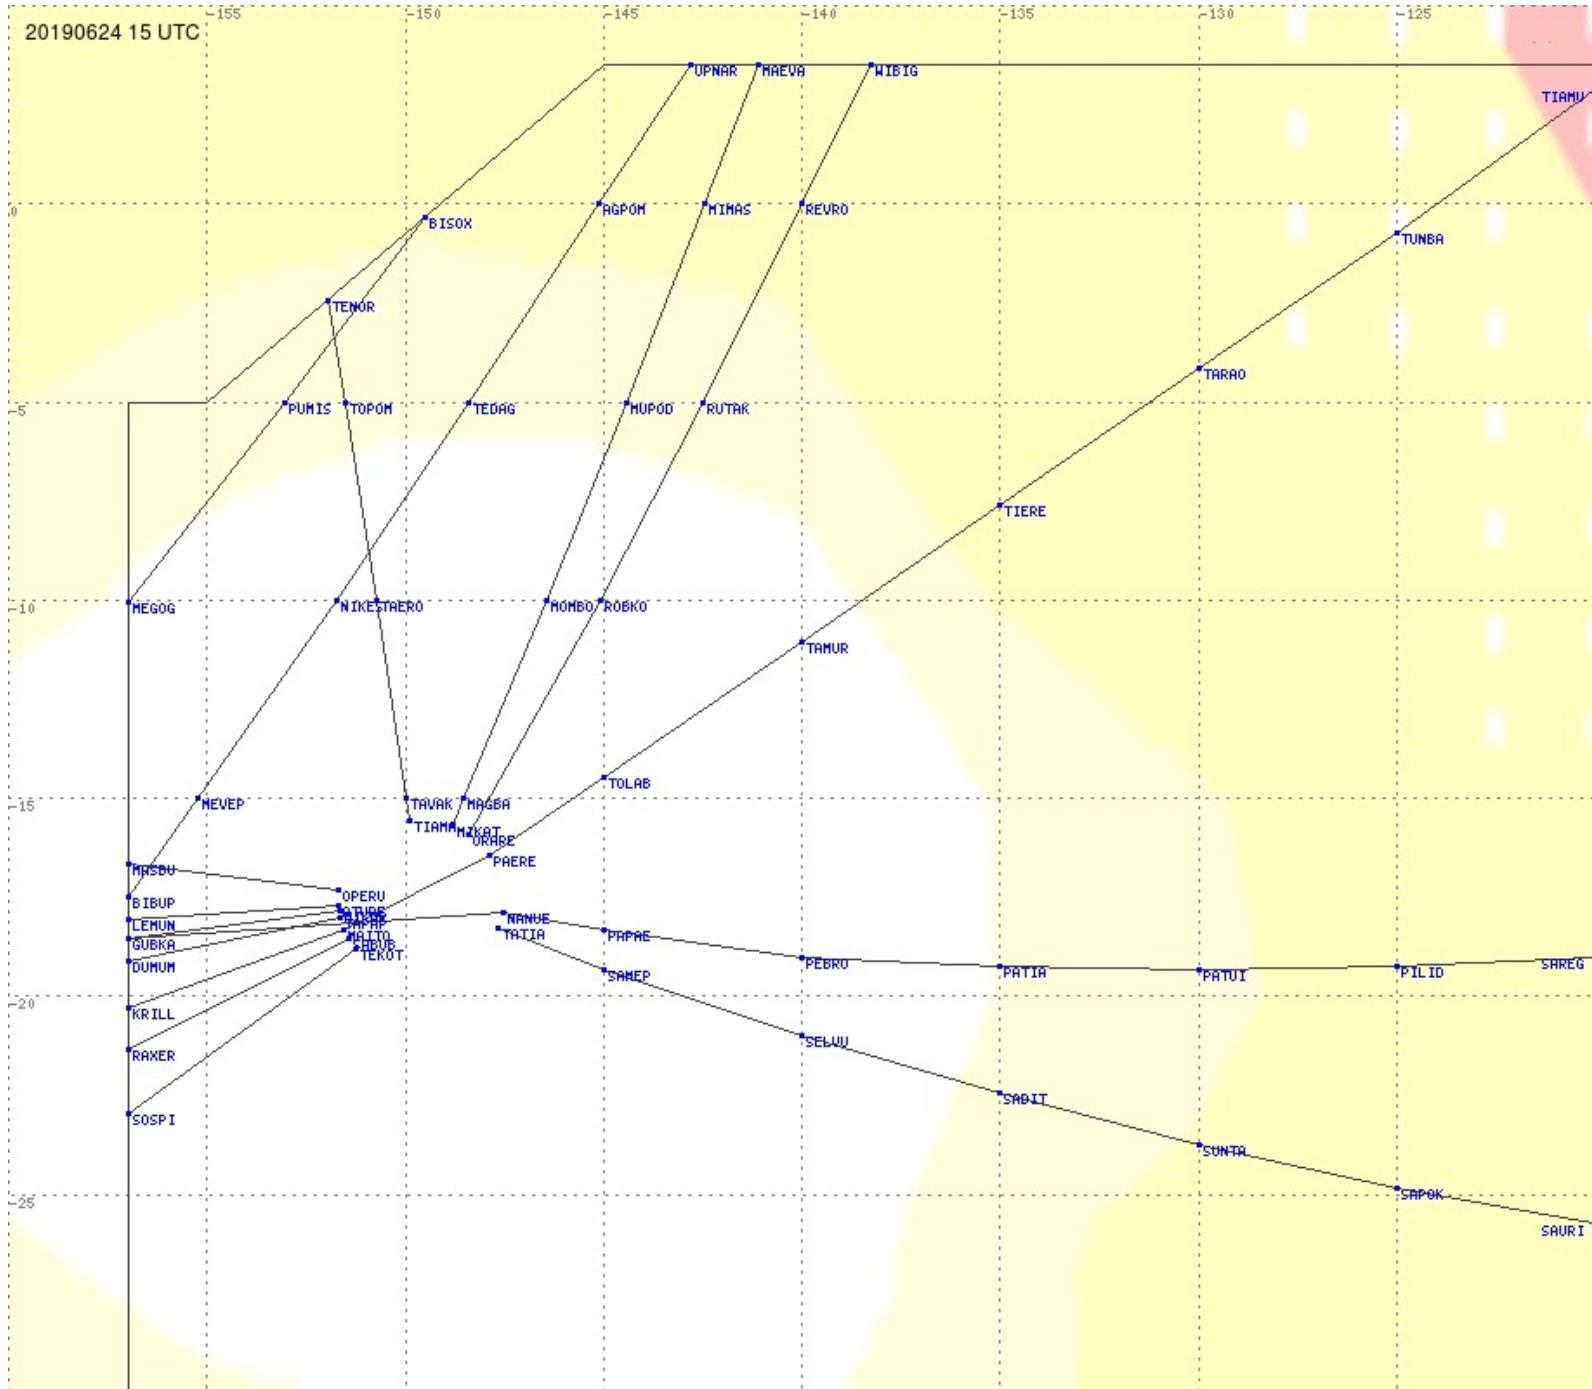

Tahiti FIR - HF Propag - 20190624

Tahiti FIR - HF Propag - 20190624

2.8 MHz
3.5 MHz
5.6 MHz
8.9 MHz
13.3 MHz
17.9 MHz
None

Tahiti FIR - HF Propag - 20190624

2.8 MHz 3.5 MHz 5.6 MHz 8.9 MHz 13.3 MHz 17.9 MHz None

Tahiti FIR - HF Propag - 20190624

2.8 MHz 3.5 MHz 5.6 MHz 8.9 MHz 13.3 MHz 17.9 MHz None

Tahiti FIR - HF Propag - 20190624

Tahiti FIR - HF Propag - 20190624

Tahiti FIR - HF Propag - 20190624

2.8 MHz
3.5 MHz
5.6 MHz
8.9 MHz
13.3 MHz
17.9 MHz
None