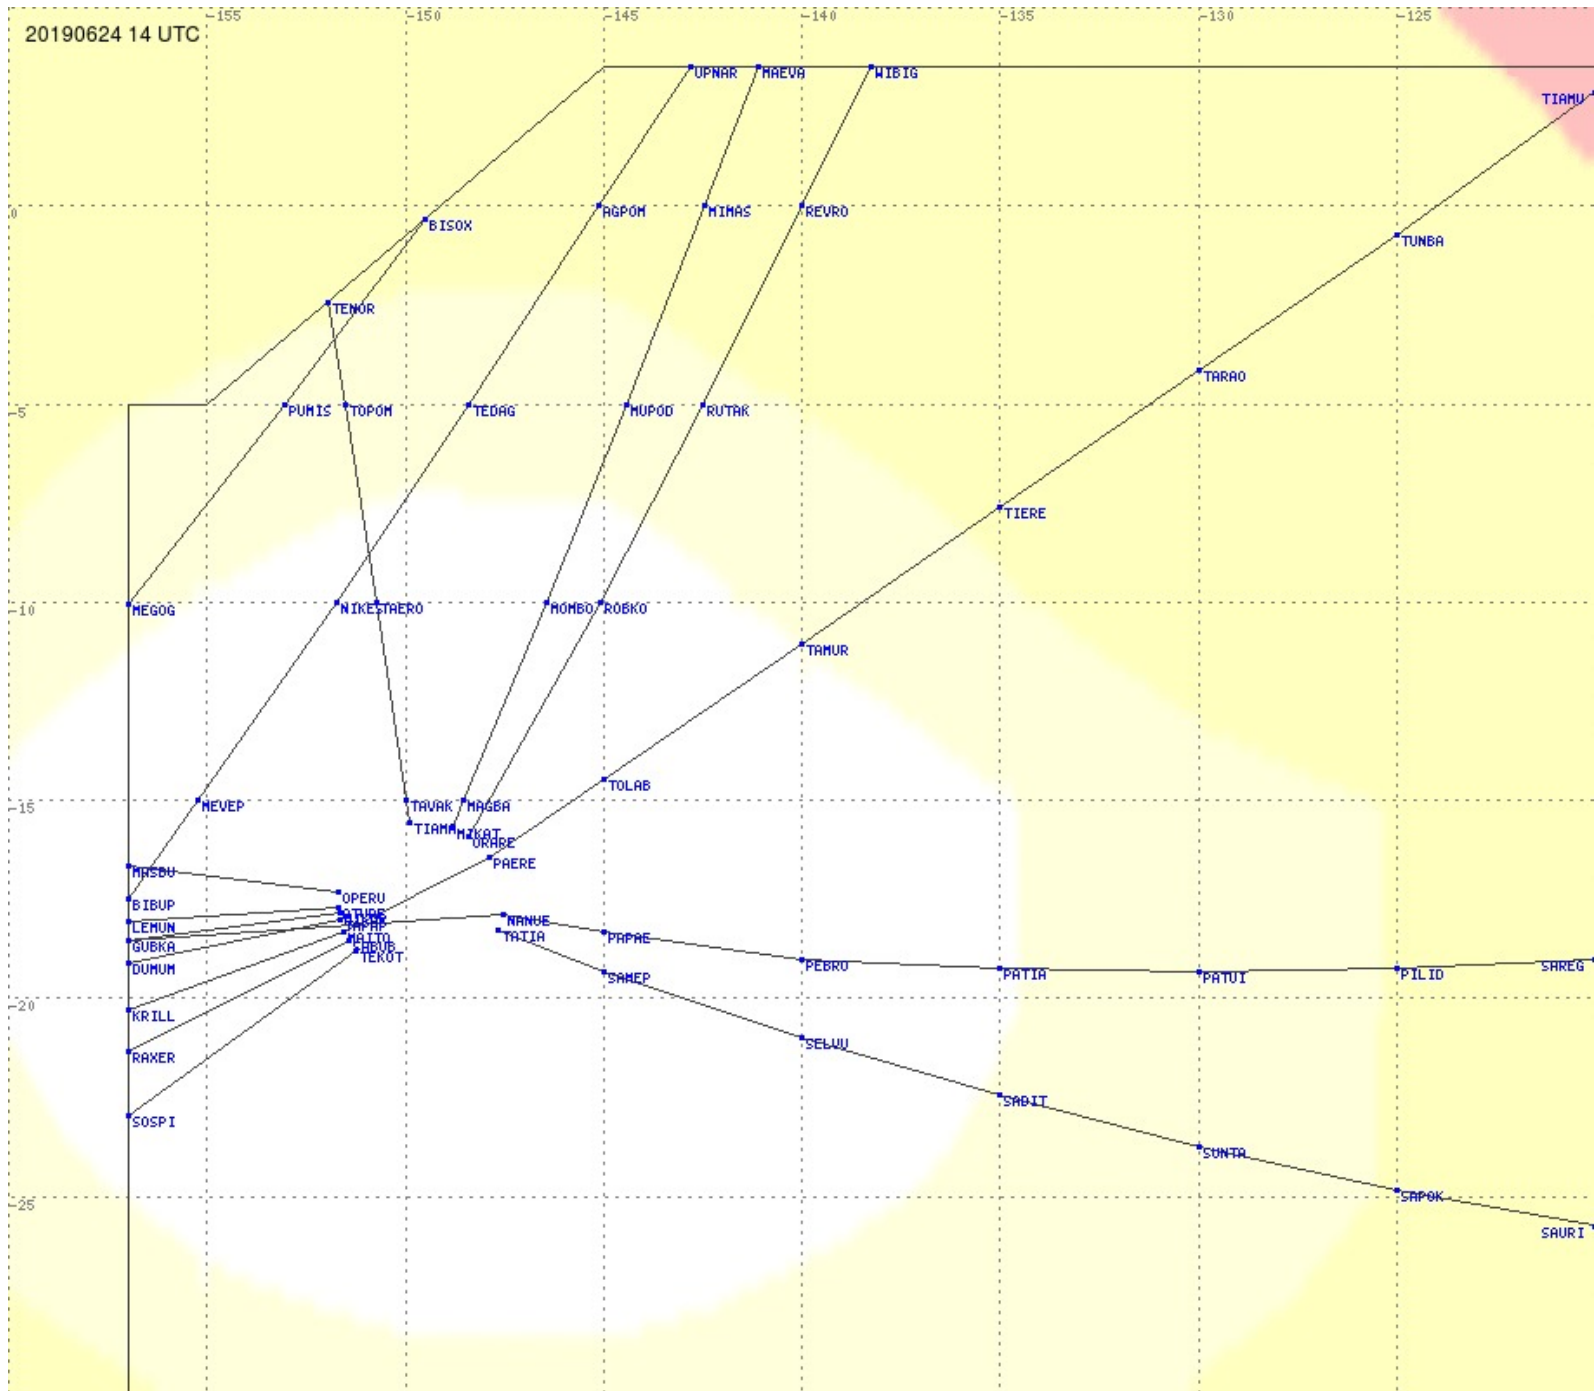

Tahiti FIR - HF Propag - 20190624

Tahiti FIR - HF Propag - 20190624

2.8 MHz
3.5 MHz
5.6 MHz
8.9 MHz
13.3 MHz
17.9 MHz
None

Tahiti FIR - HF Propag - 20190624

2.8 MHz 3.5 MHz 5.6 MHz 8.9 MHz 13.3 MHz 17.9 MHz None

Tahiti FIR - HF Propag - 20190624

2.8 MHz 3.5 MHz 5.6 MHz 8.9 MHz 13.3 MHz 17.9 MHz None

Tahiti FIR - HF Propag - 20190624

Tahiti FIR - HF Propag - 20190624

Tahiti FIR - HF Propag - 20190624

2.8 MHz
3.5 MHz
5.6 MHz
8.9 MHz
13.3 MHz
17.9 MHz
None