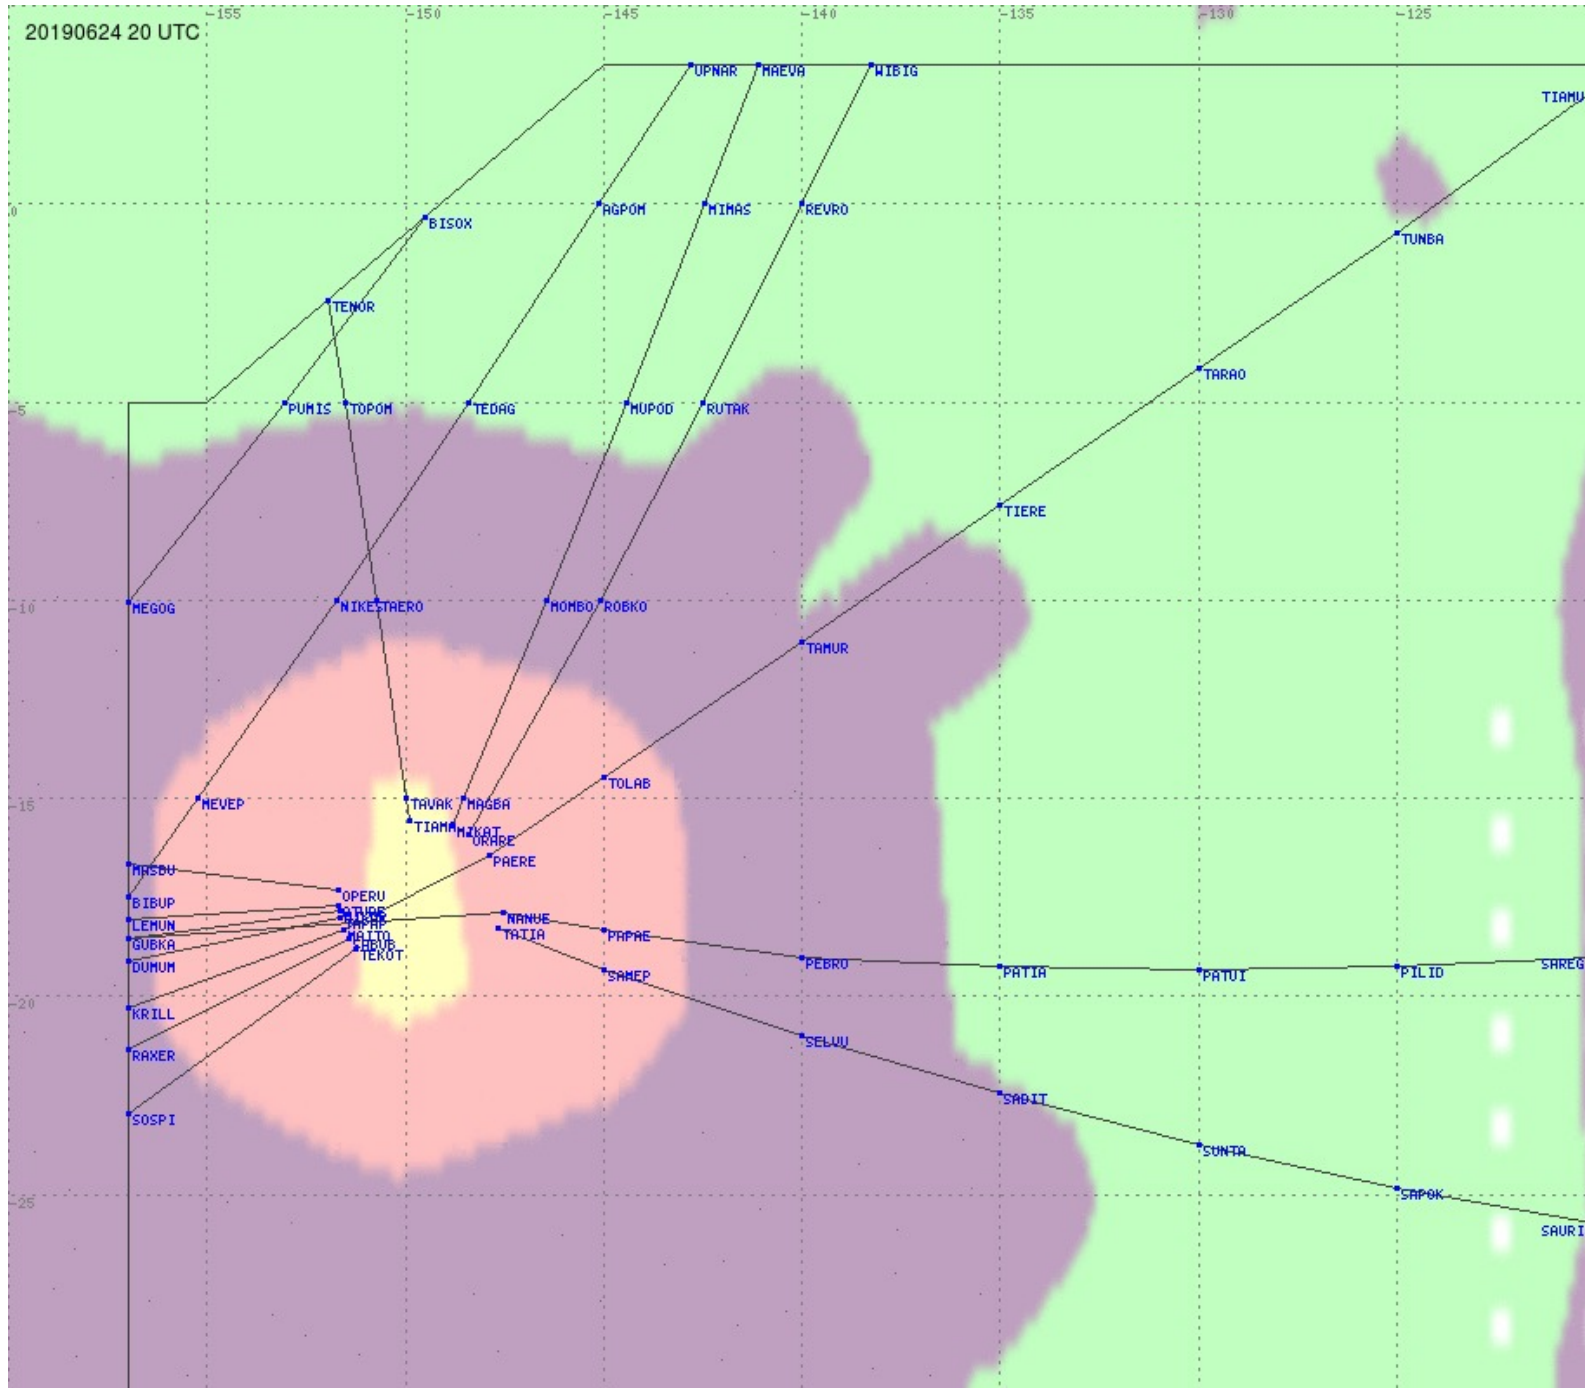

Tahiti FIR - HF Propag - 20190624

Tahiti FIR - HF Propag - 20190624

2.8 MHz
3.5 MHz
5.6 MHz
8.9 MHz
13.3 MHz
17.9 MHz
None

Tahiti FIR - HF Propag - 20190624

2.8 MHz 3.5 MHz 5.6 MHz 8.9 MHz 13.3 MHz 17.9 MHz None

Tahiti FIR - HF Propag - 20190624

2.8 MHz 3.5 MHz 5.6 MHz 8.9 MHz 13.3 MHz 17.9 MHz None

Tahiti FIR - HF Propag - 20190624

Tahiti FIR - HF Propag - 20190624

Tahiti FIR - HF Propag - 20190624

2.8 MHz
3.5 MHz
5.6 MHz
8.9 MHz
13.3 MHz
17.9 MHz
None