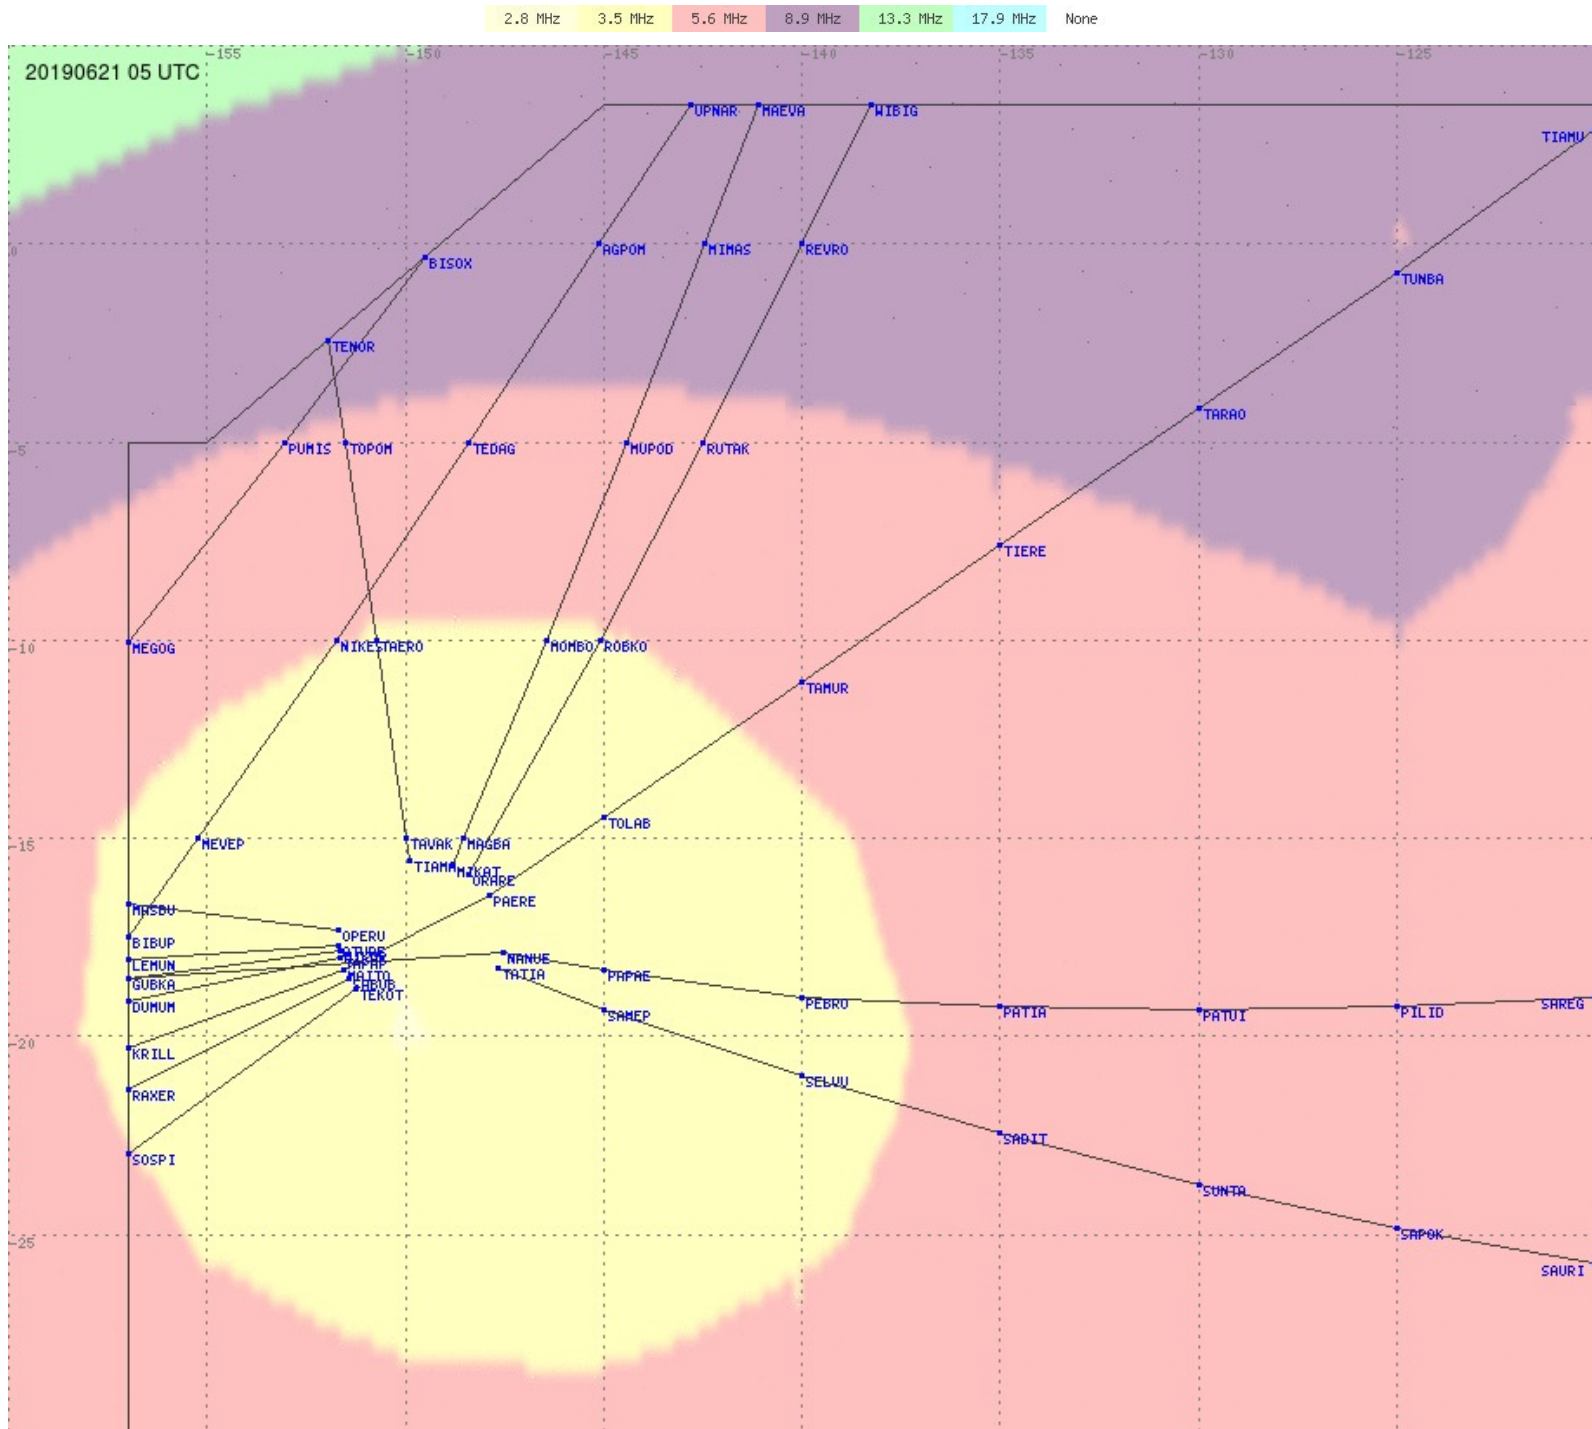

Tahiti FIR - HF Propag - 20190621