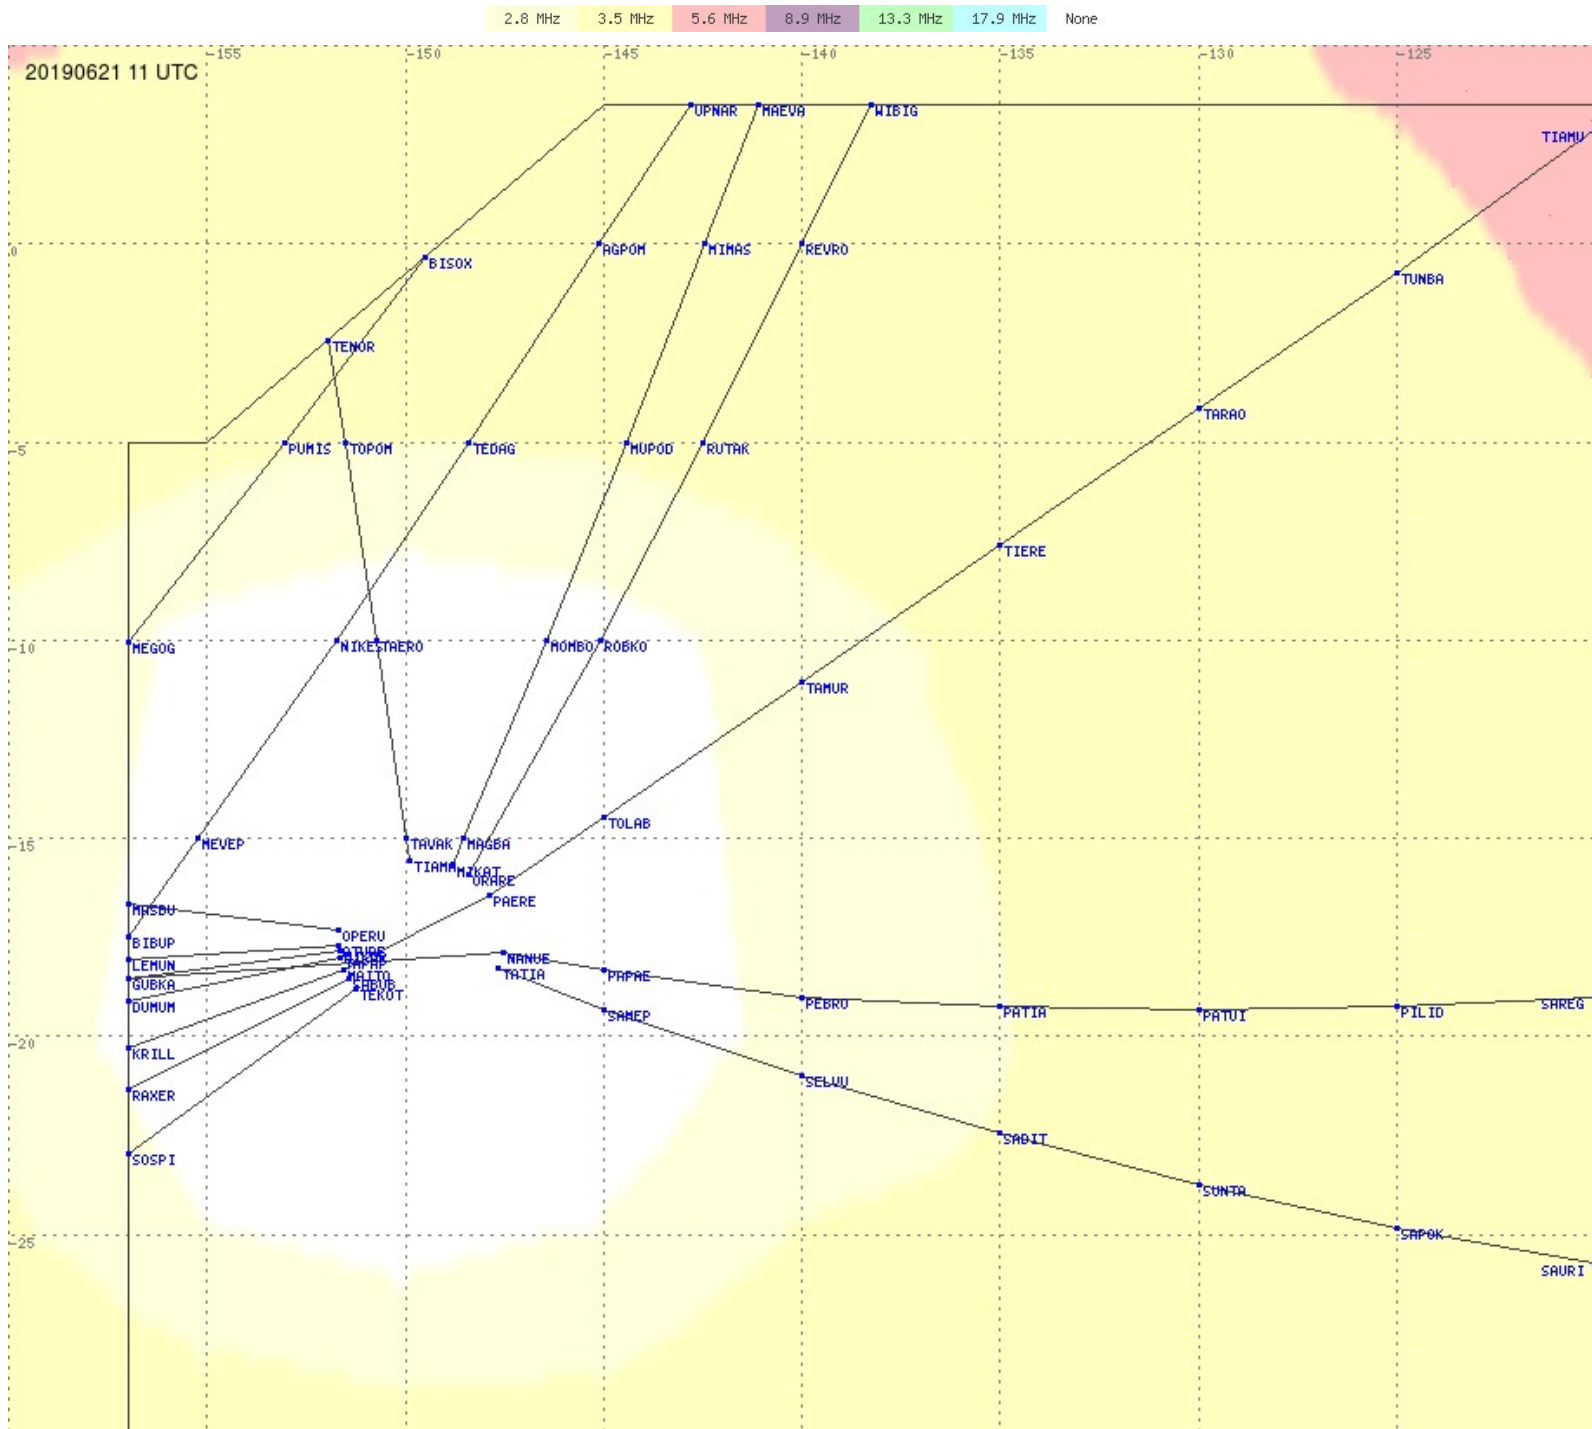

Tahiti FIR - HF Propag - 20190621