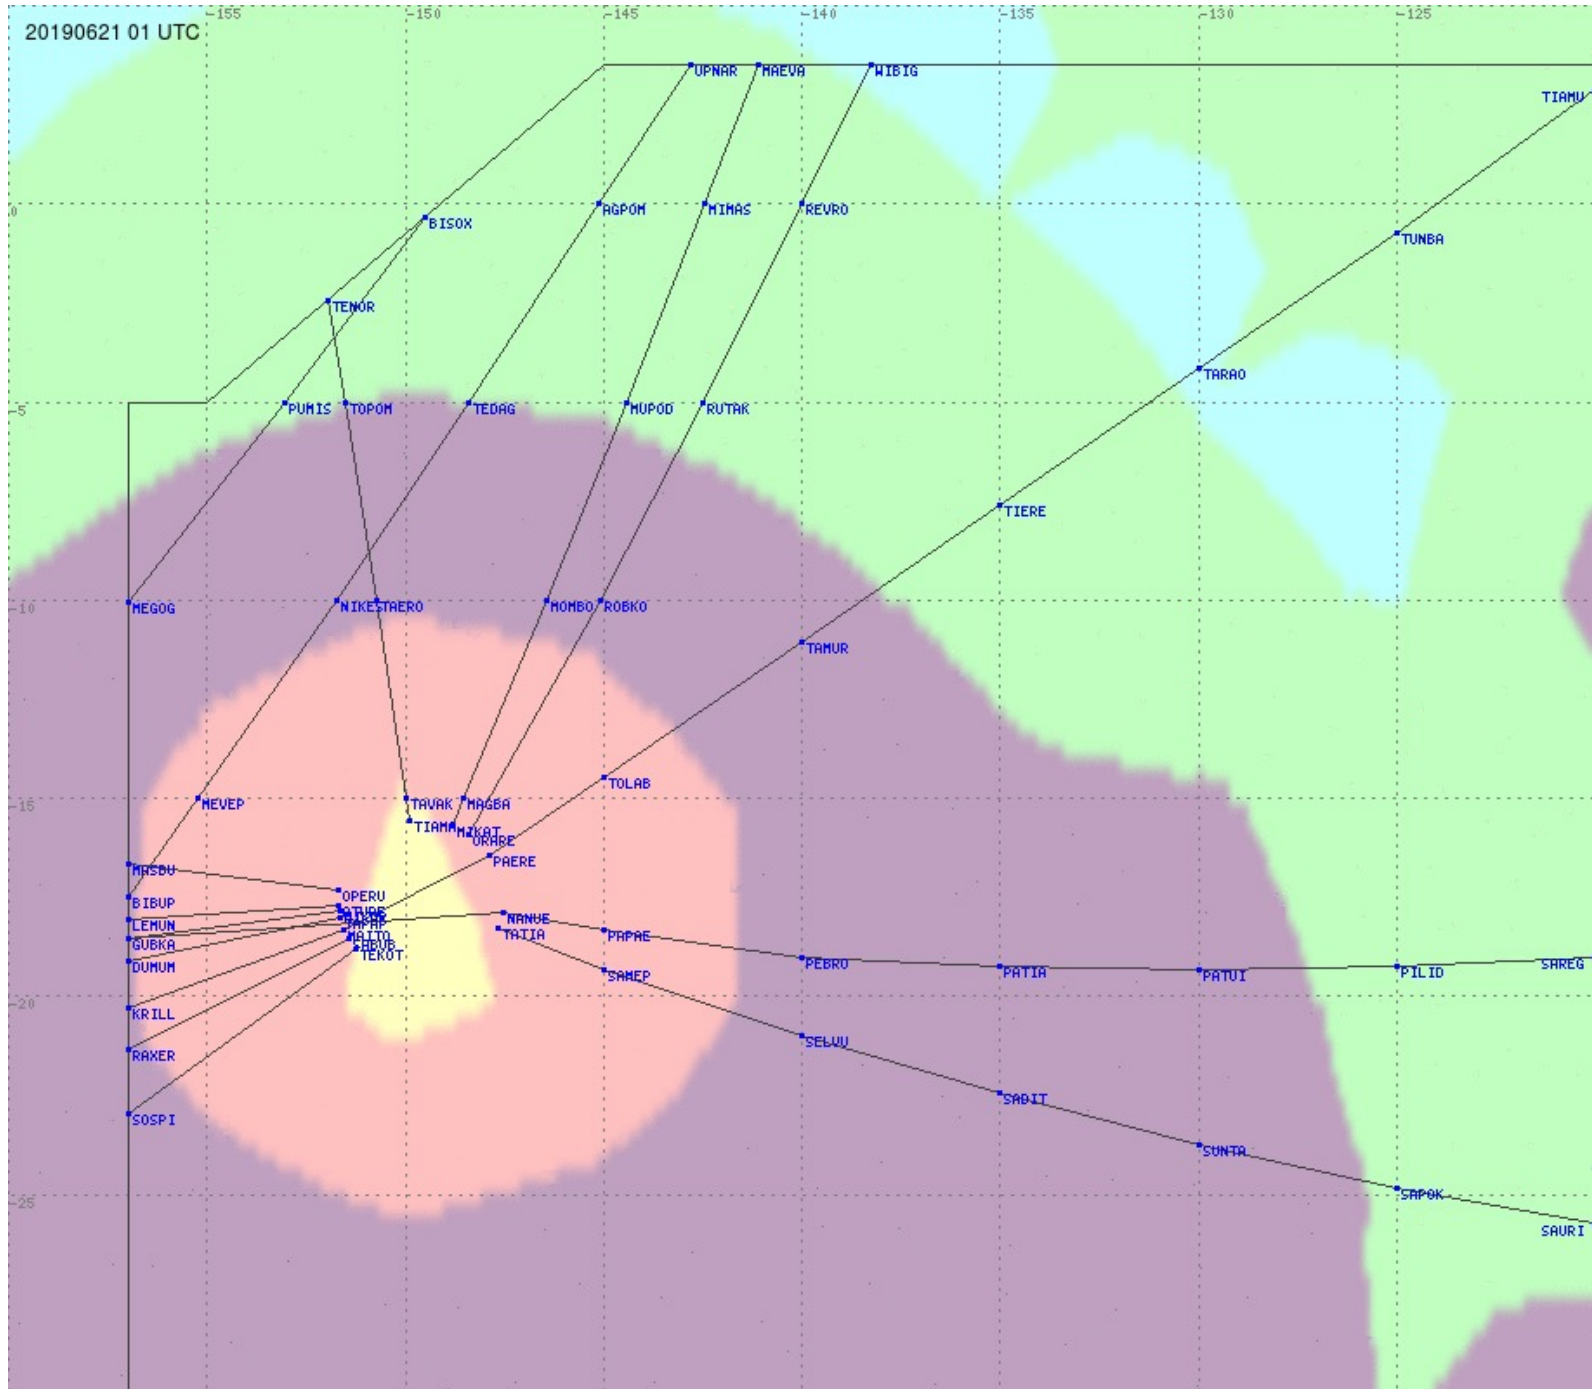

# Tahiti FIR - HF Propag - 20190621

# Tahiti FIR - HF Propag - 20190621

2.8 MHz 3.5 MHz 5.6 MHz 8.9 MHz 13.3 MHz 17.9 MHz None