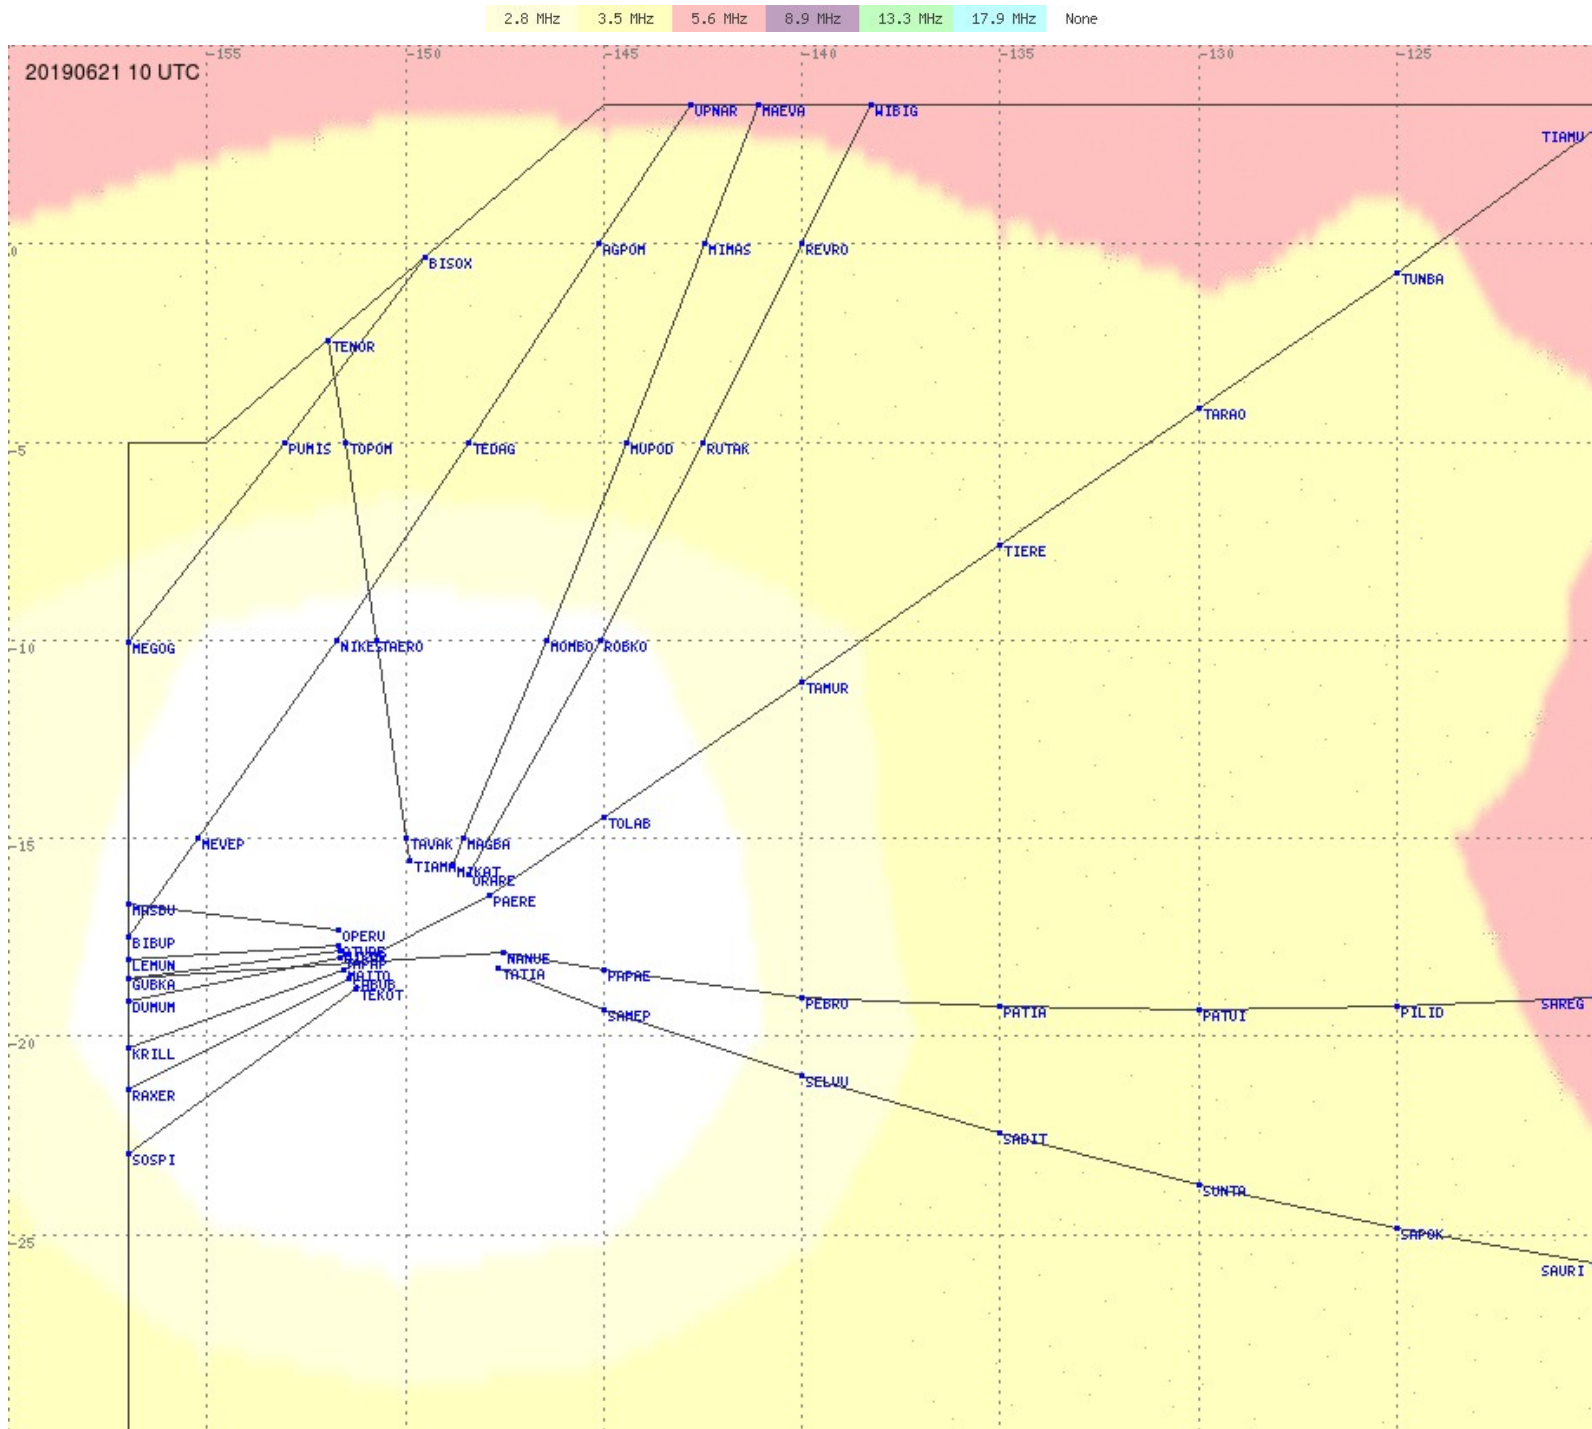

Tahiti FIR - HF Propag - 20190621