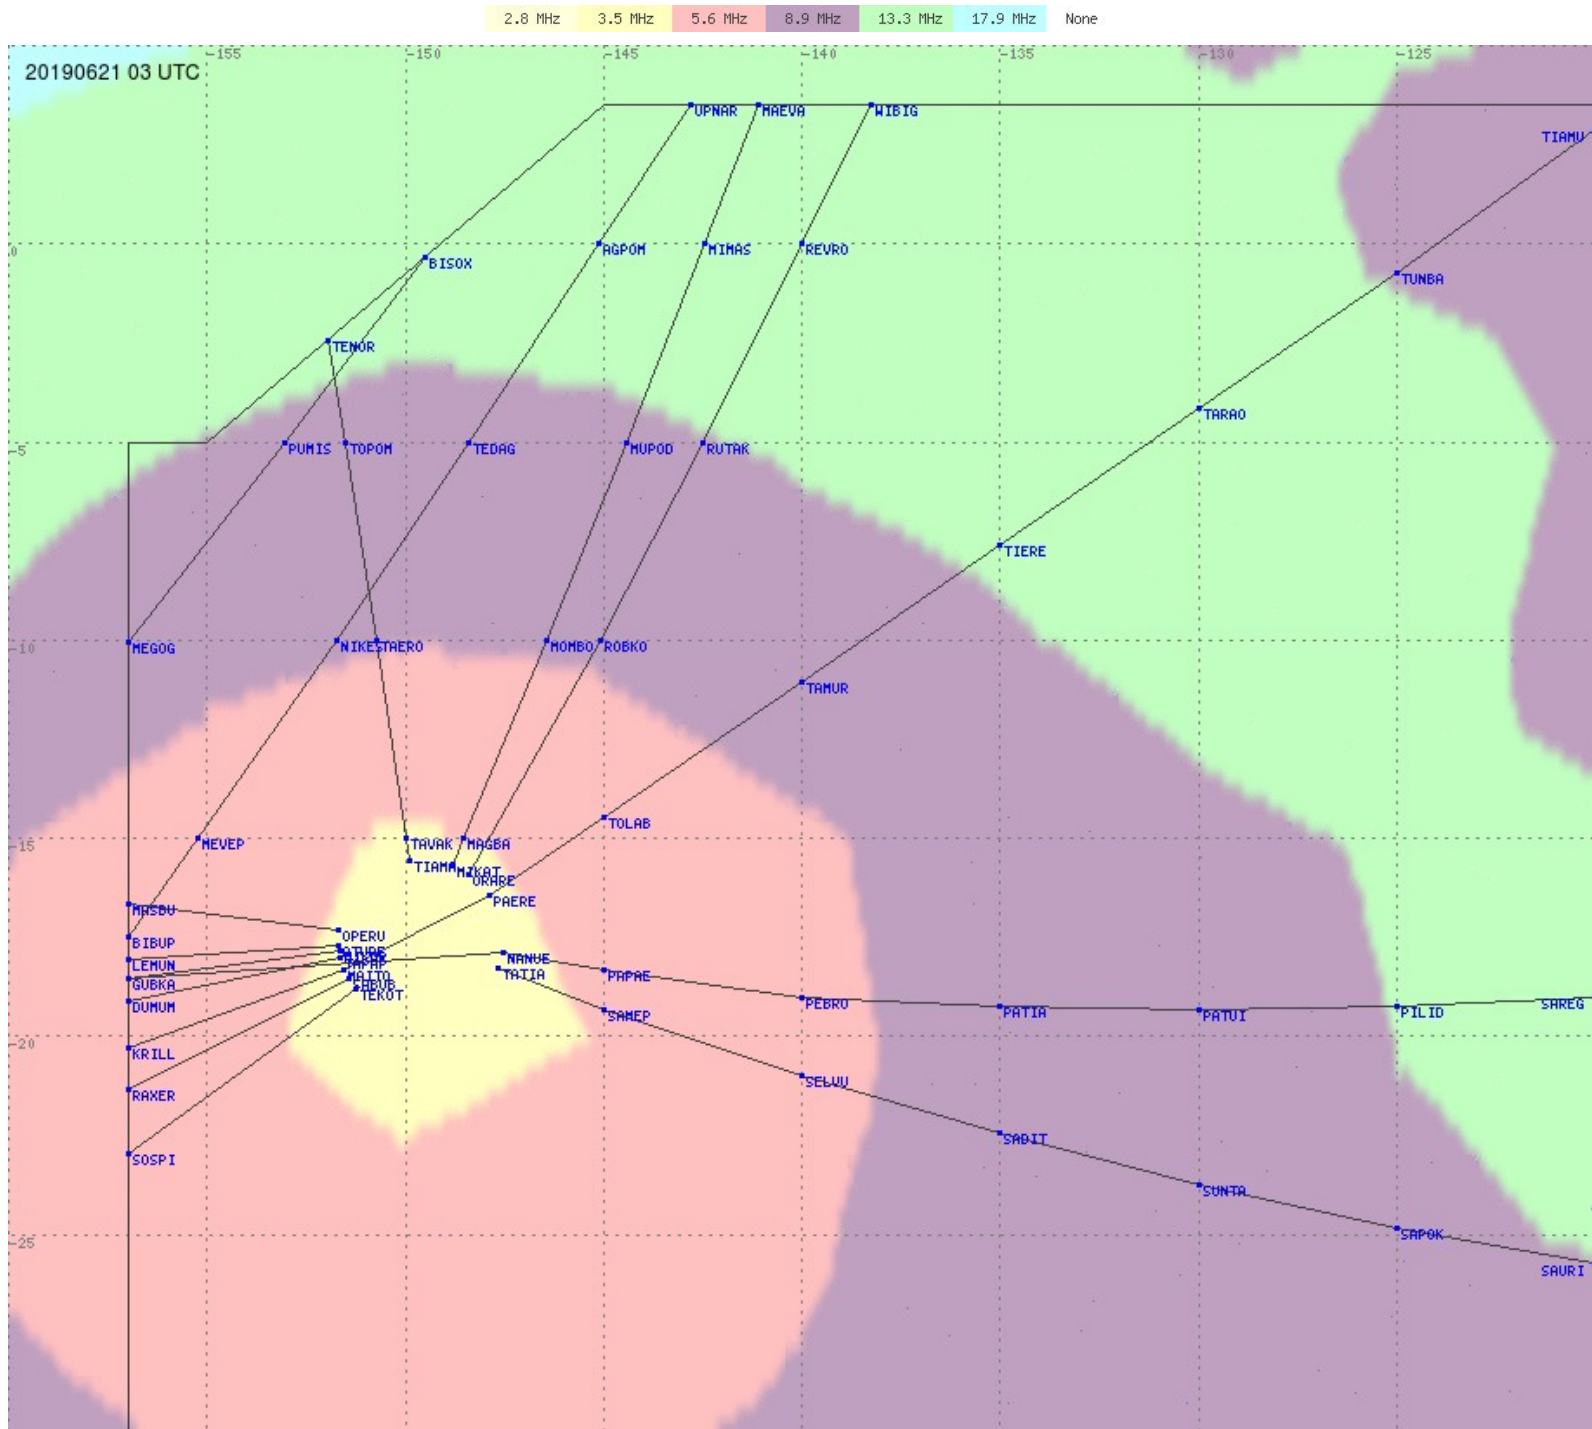

Tahiti FIR - HF Propag - 20190621