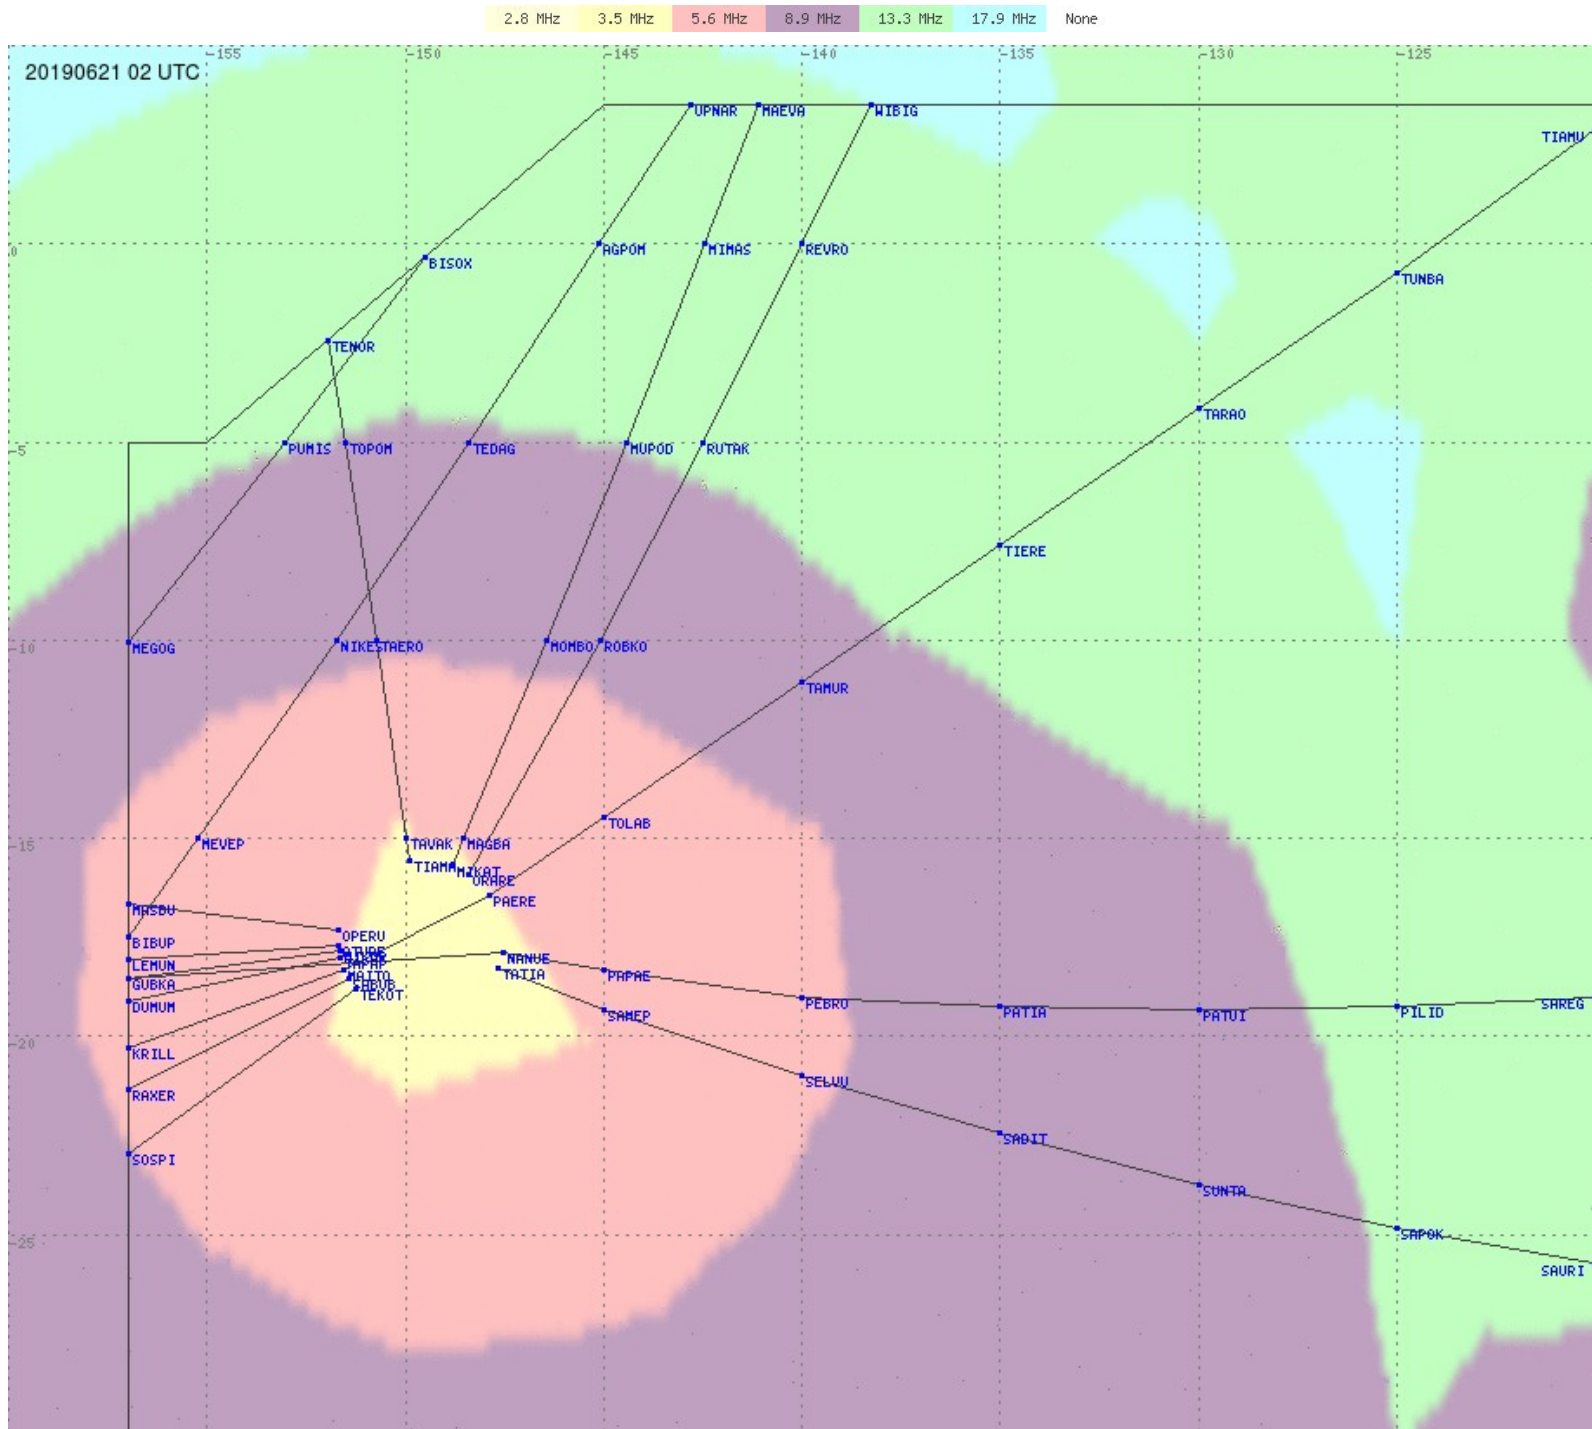

Tahiti FIR - HF Propag - 20190621