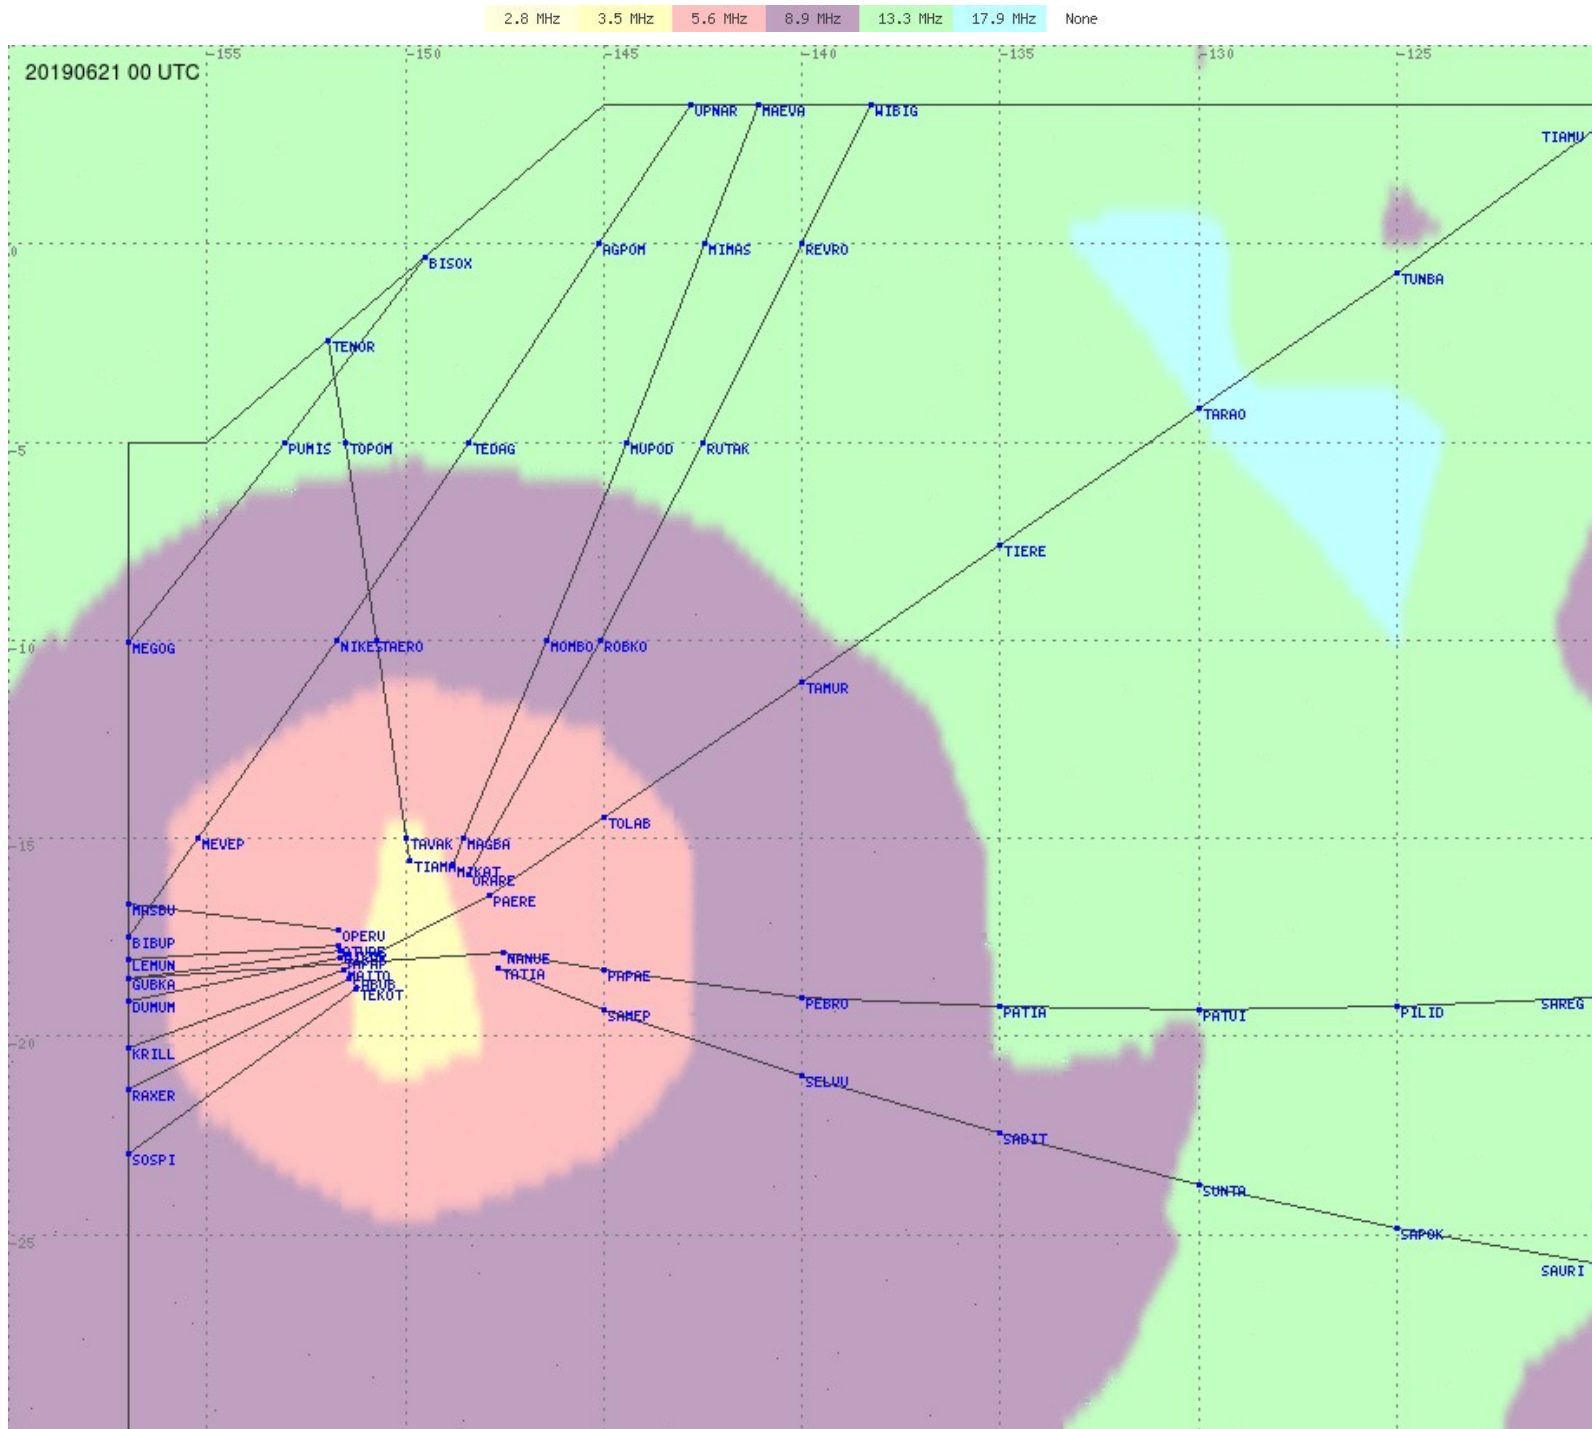

# Tahiti FIR - HF Propag - 20190621

# Tahiti FIR - HF Propag - 20190621

2.8 MHz 3.5 MHz 5.6 MHz 8.9 MHz 13.3 MHz 17.9 MHz None