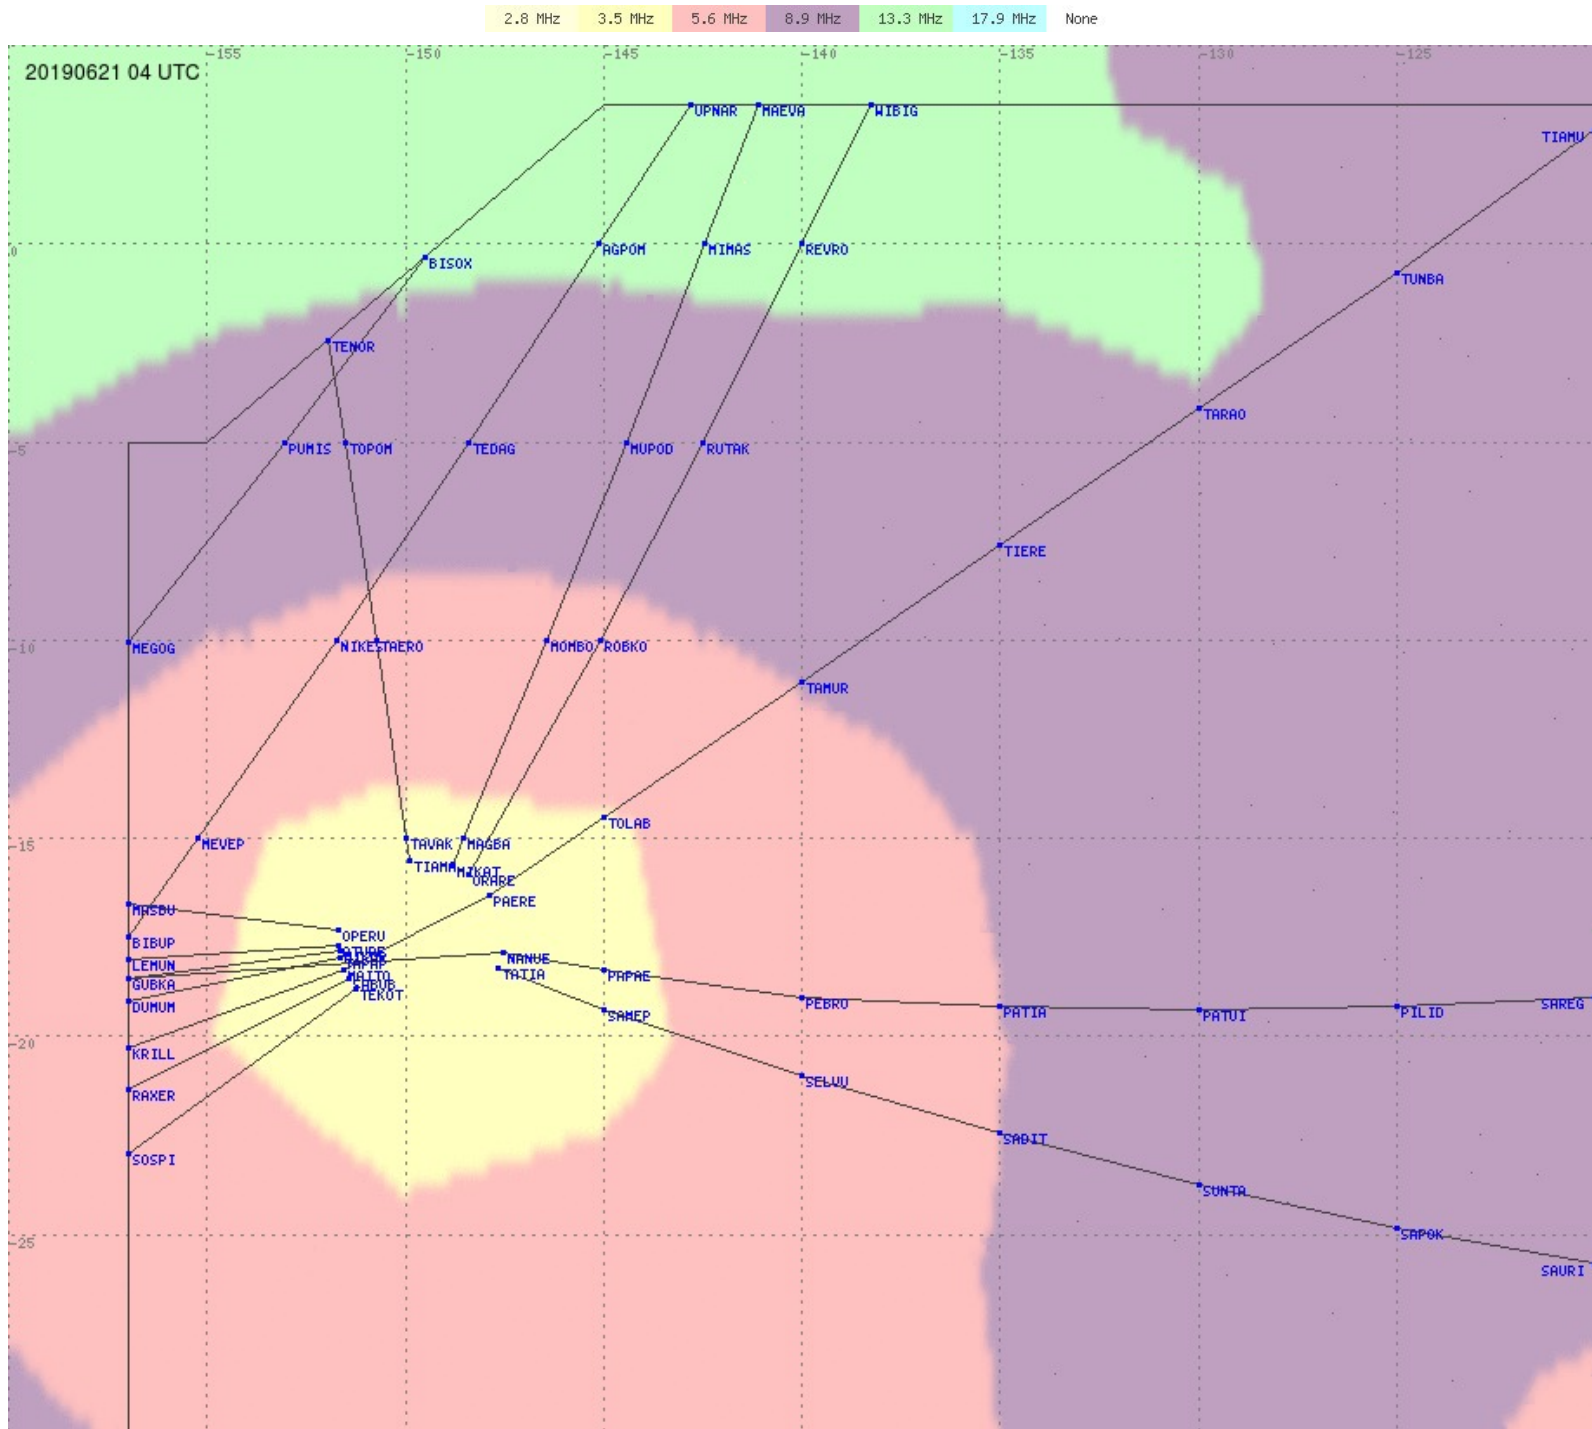

Tahiti FIR - HF Propag - 20190621