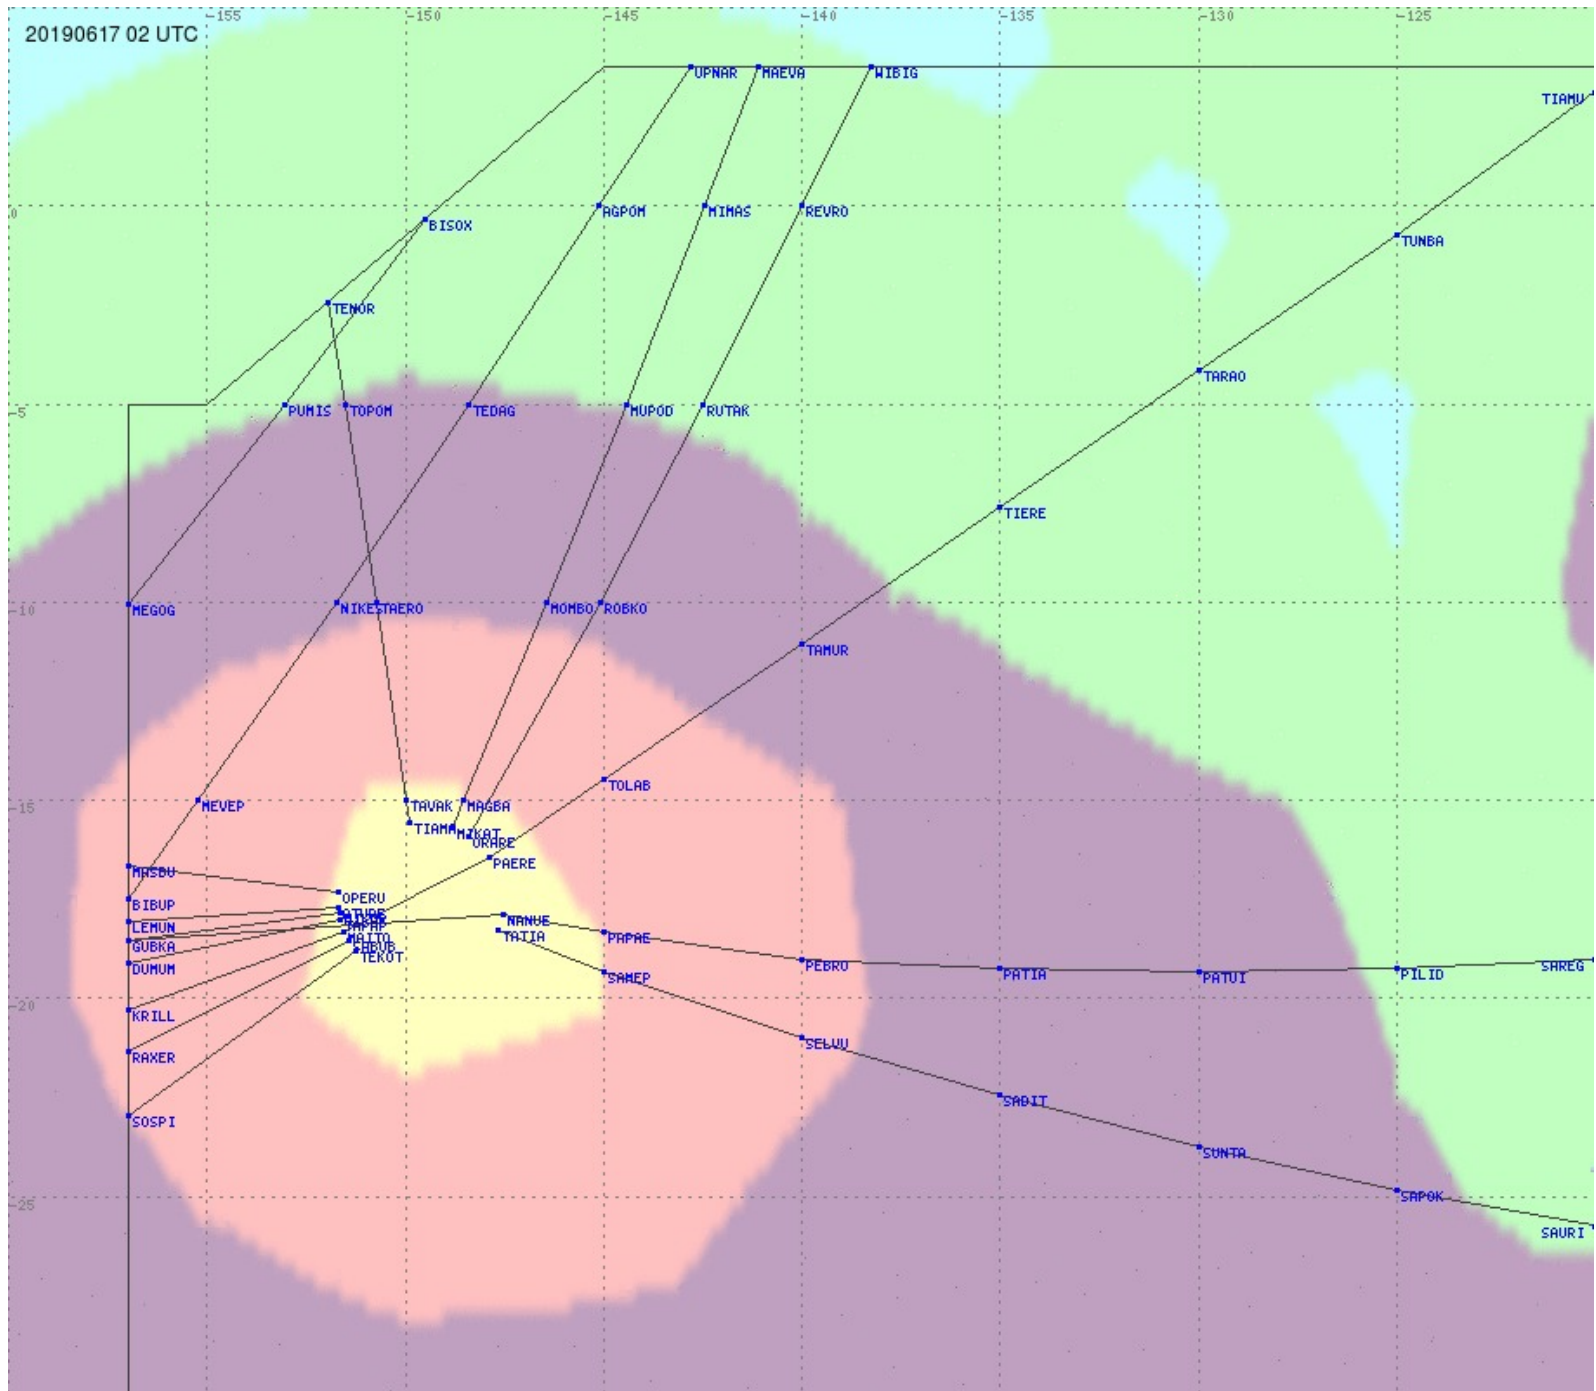

Tahiti FIR - HF Propag - 20190617

2.8 MHz
3.5 MHz
5.6 MHz
8.9 MHz
13.3 MHz
17.9 MHz
None