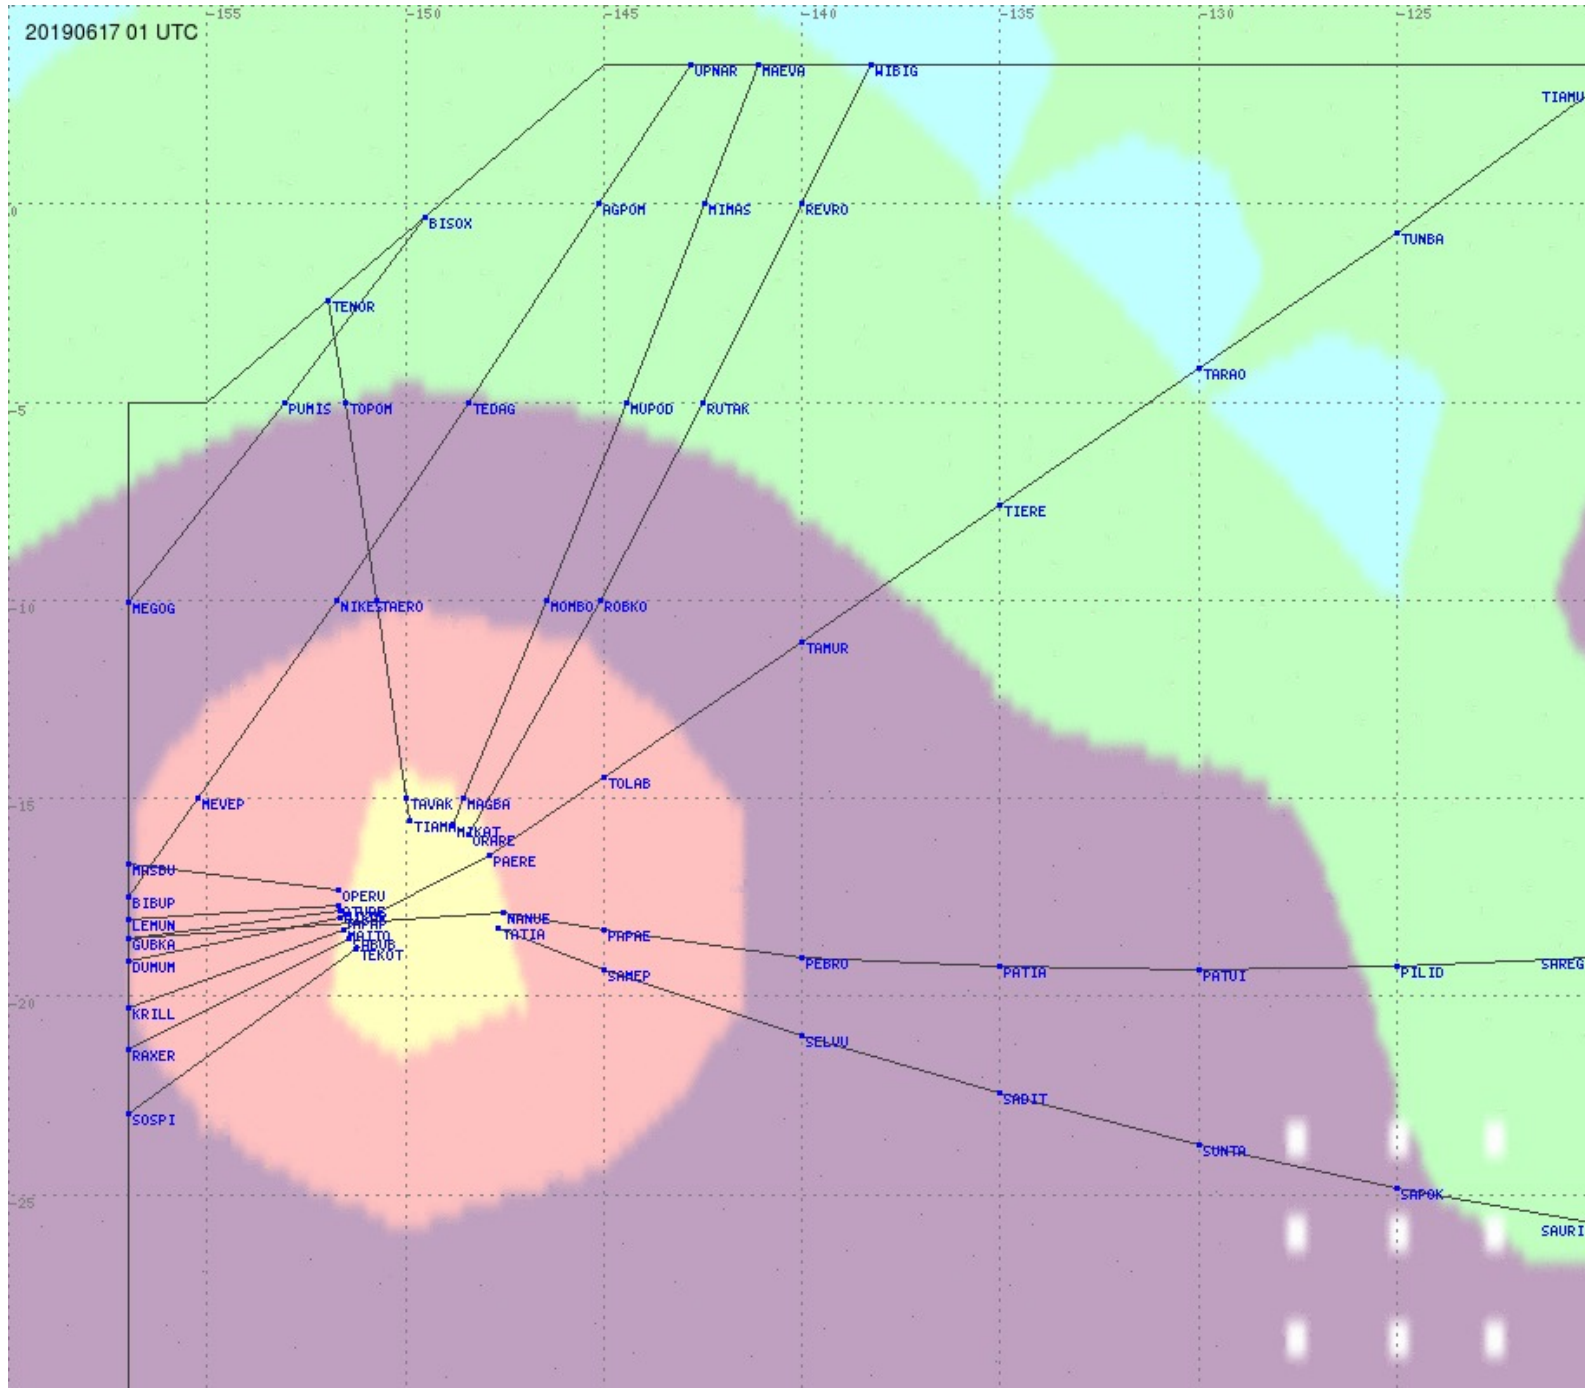

# Tahiti FIR - HF Propag - 20190617

# Tahiti FIR - HF Propag - 20190617

2.8 MHz 3.5 MHz 5.6 MHz 8.9 MHz 13.3 MHz 17.9 MHz None