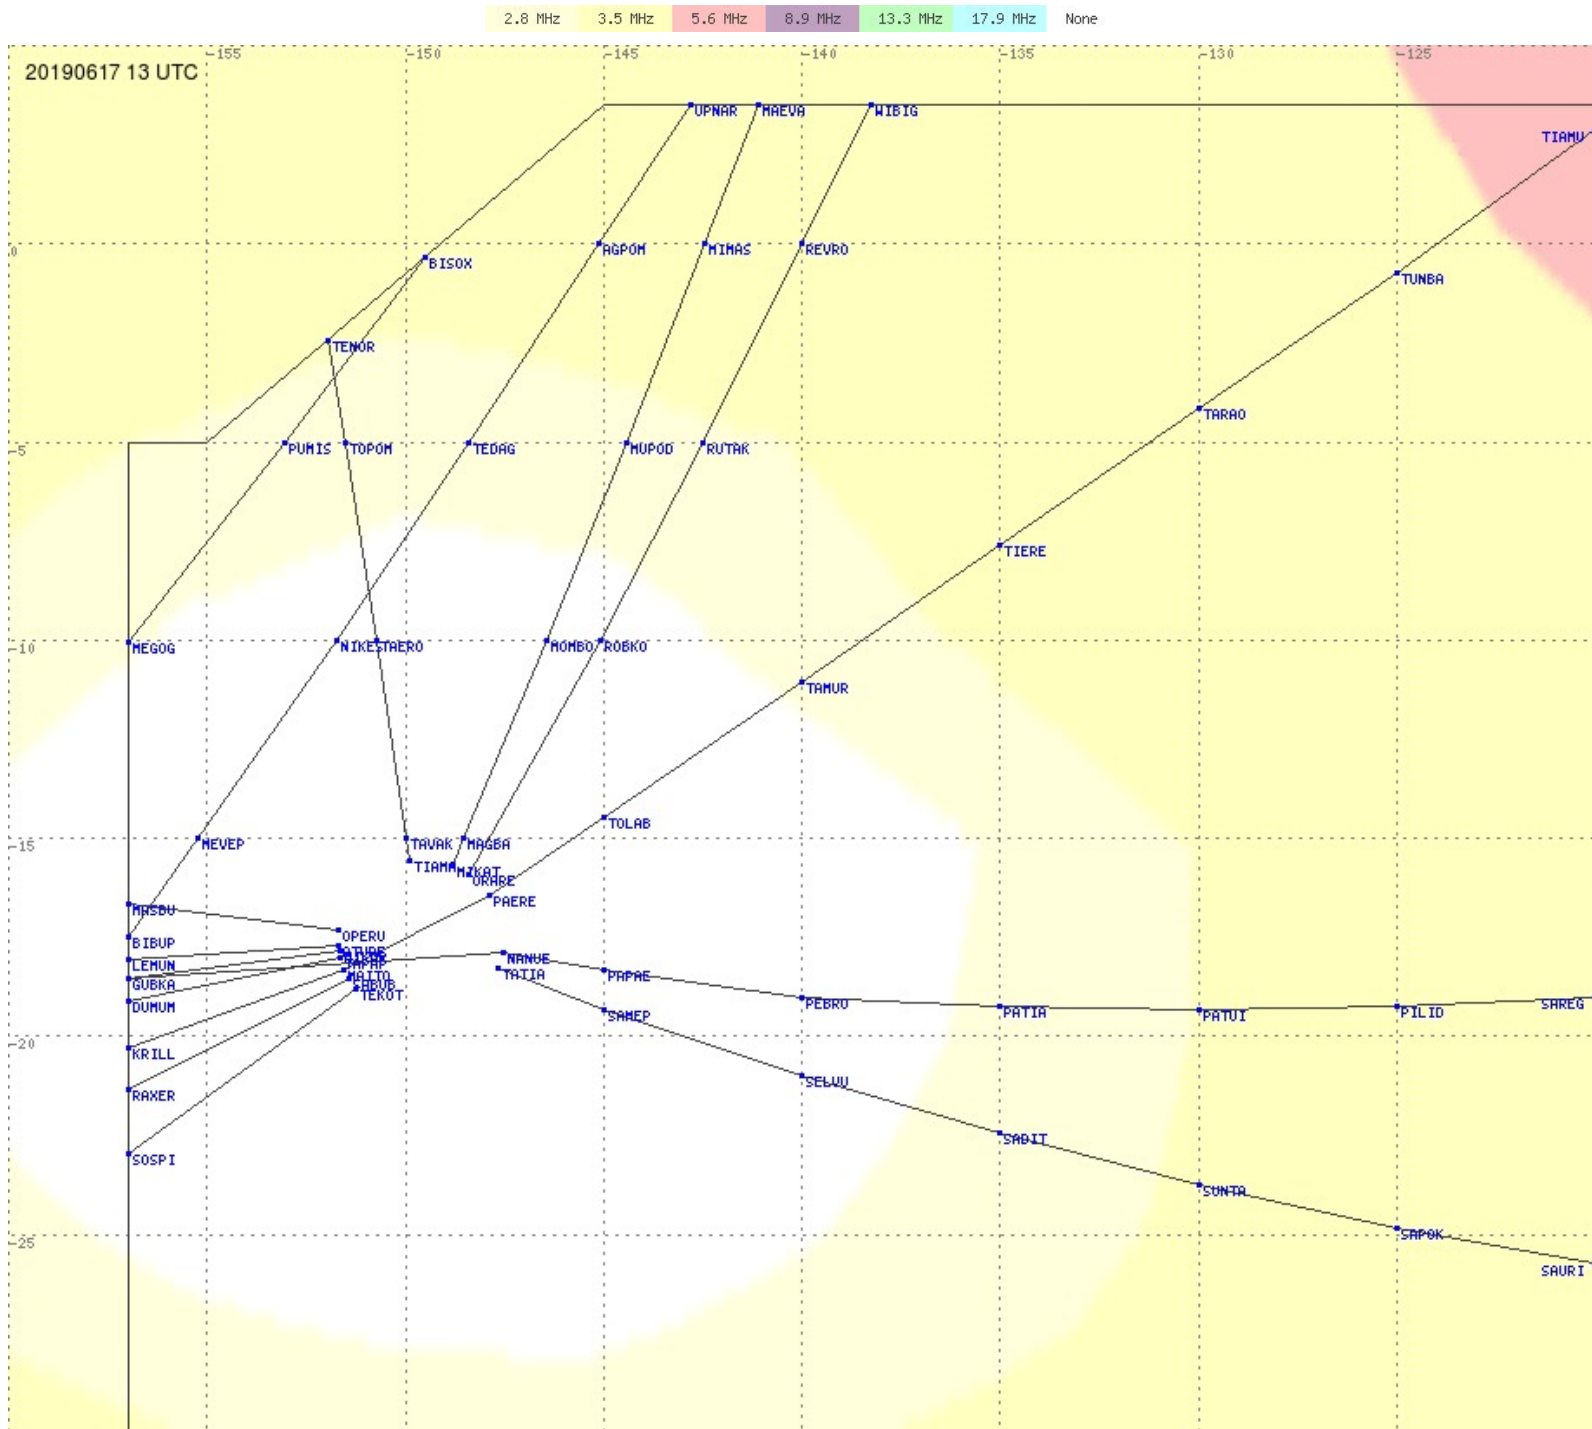

Tahiti FIR - HF Propag - 20190617