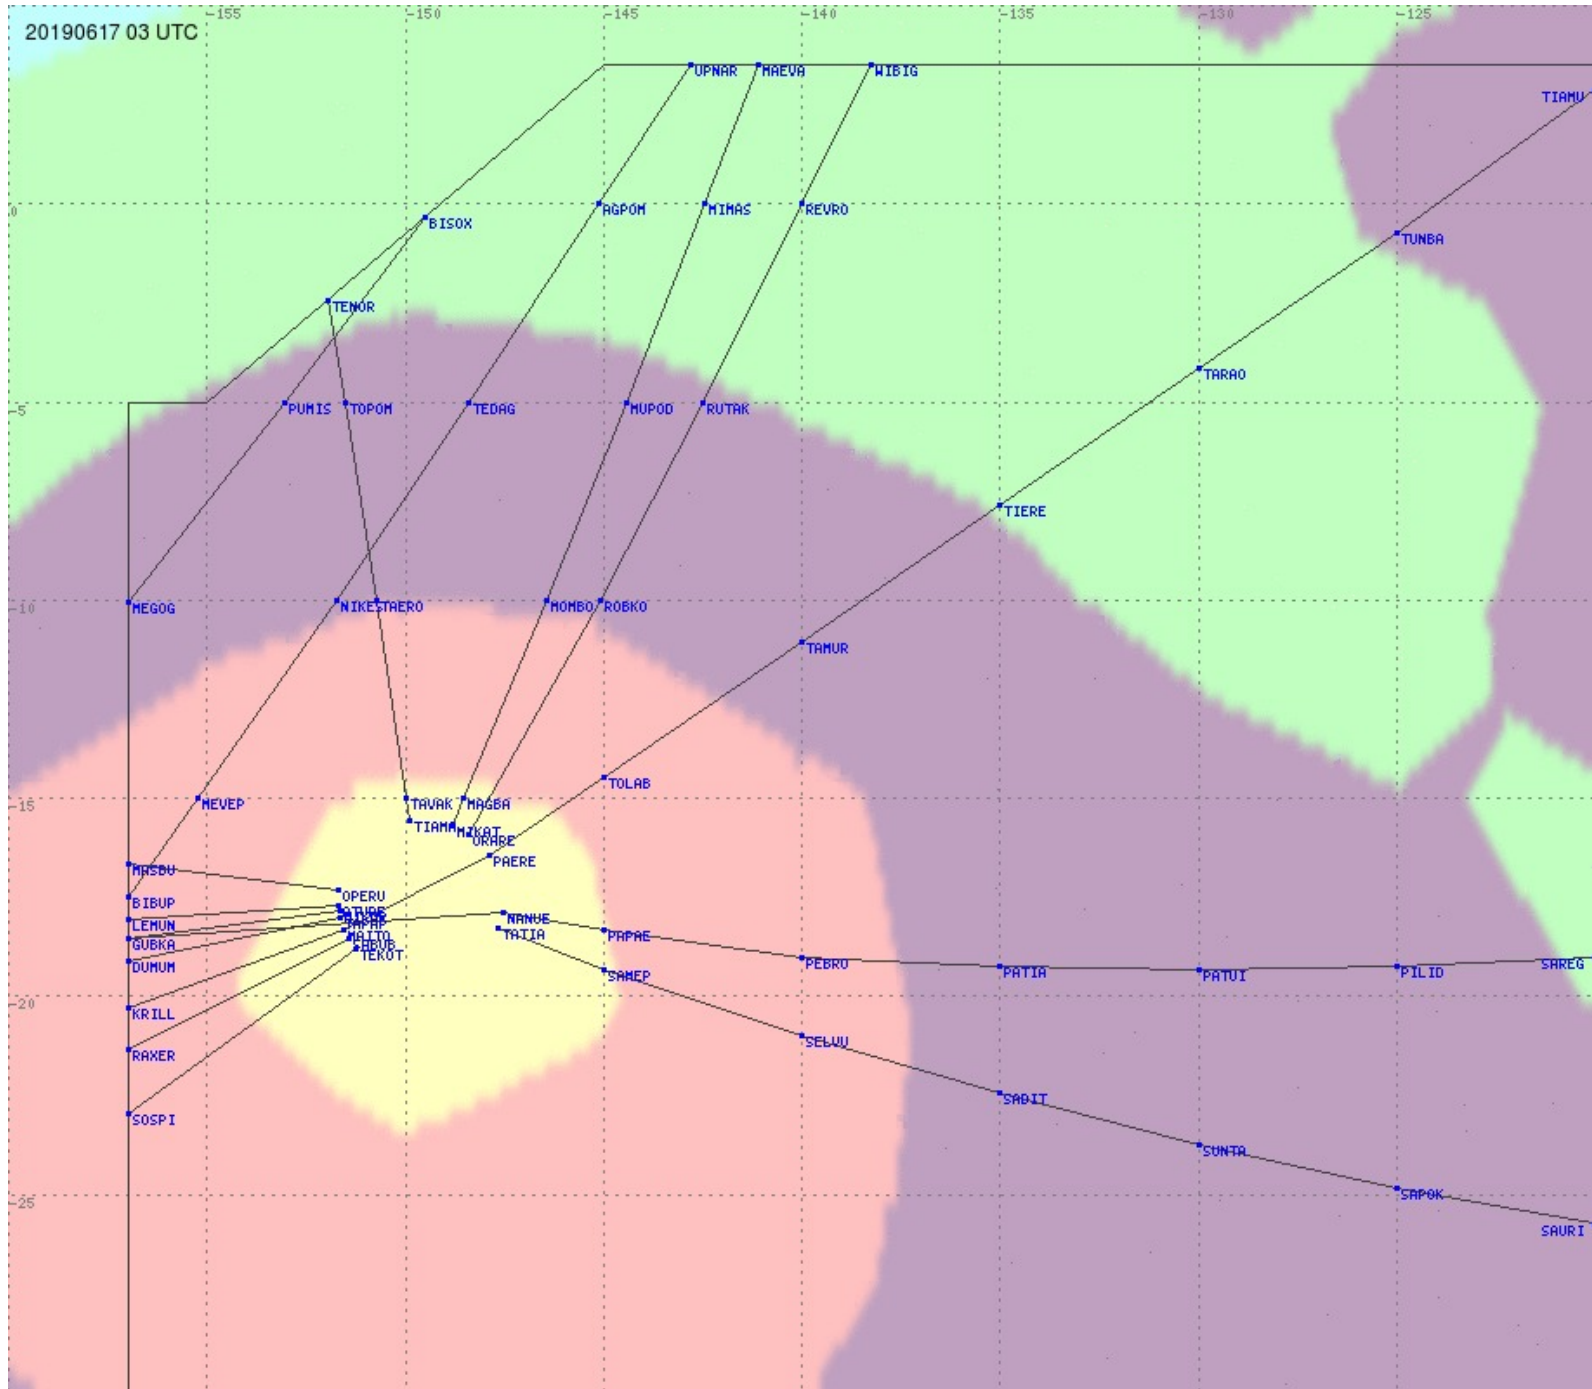

Tahiti FIR - HF Propag - 20190617

2.8 MHz 3.5 MHz 5.6 MHz 8.9 MHz 13.3 MHz 17.9 MHz None