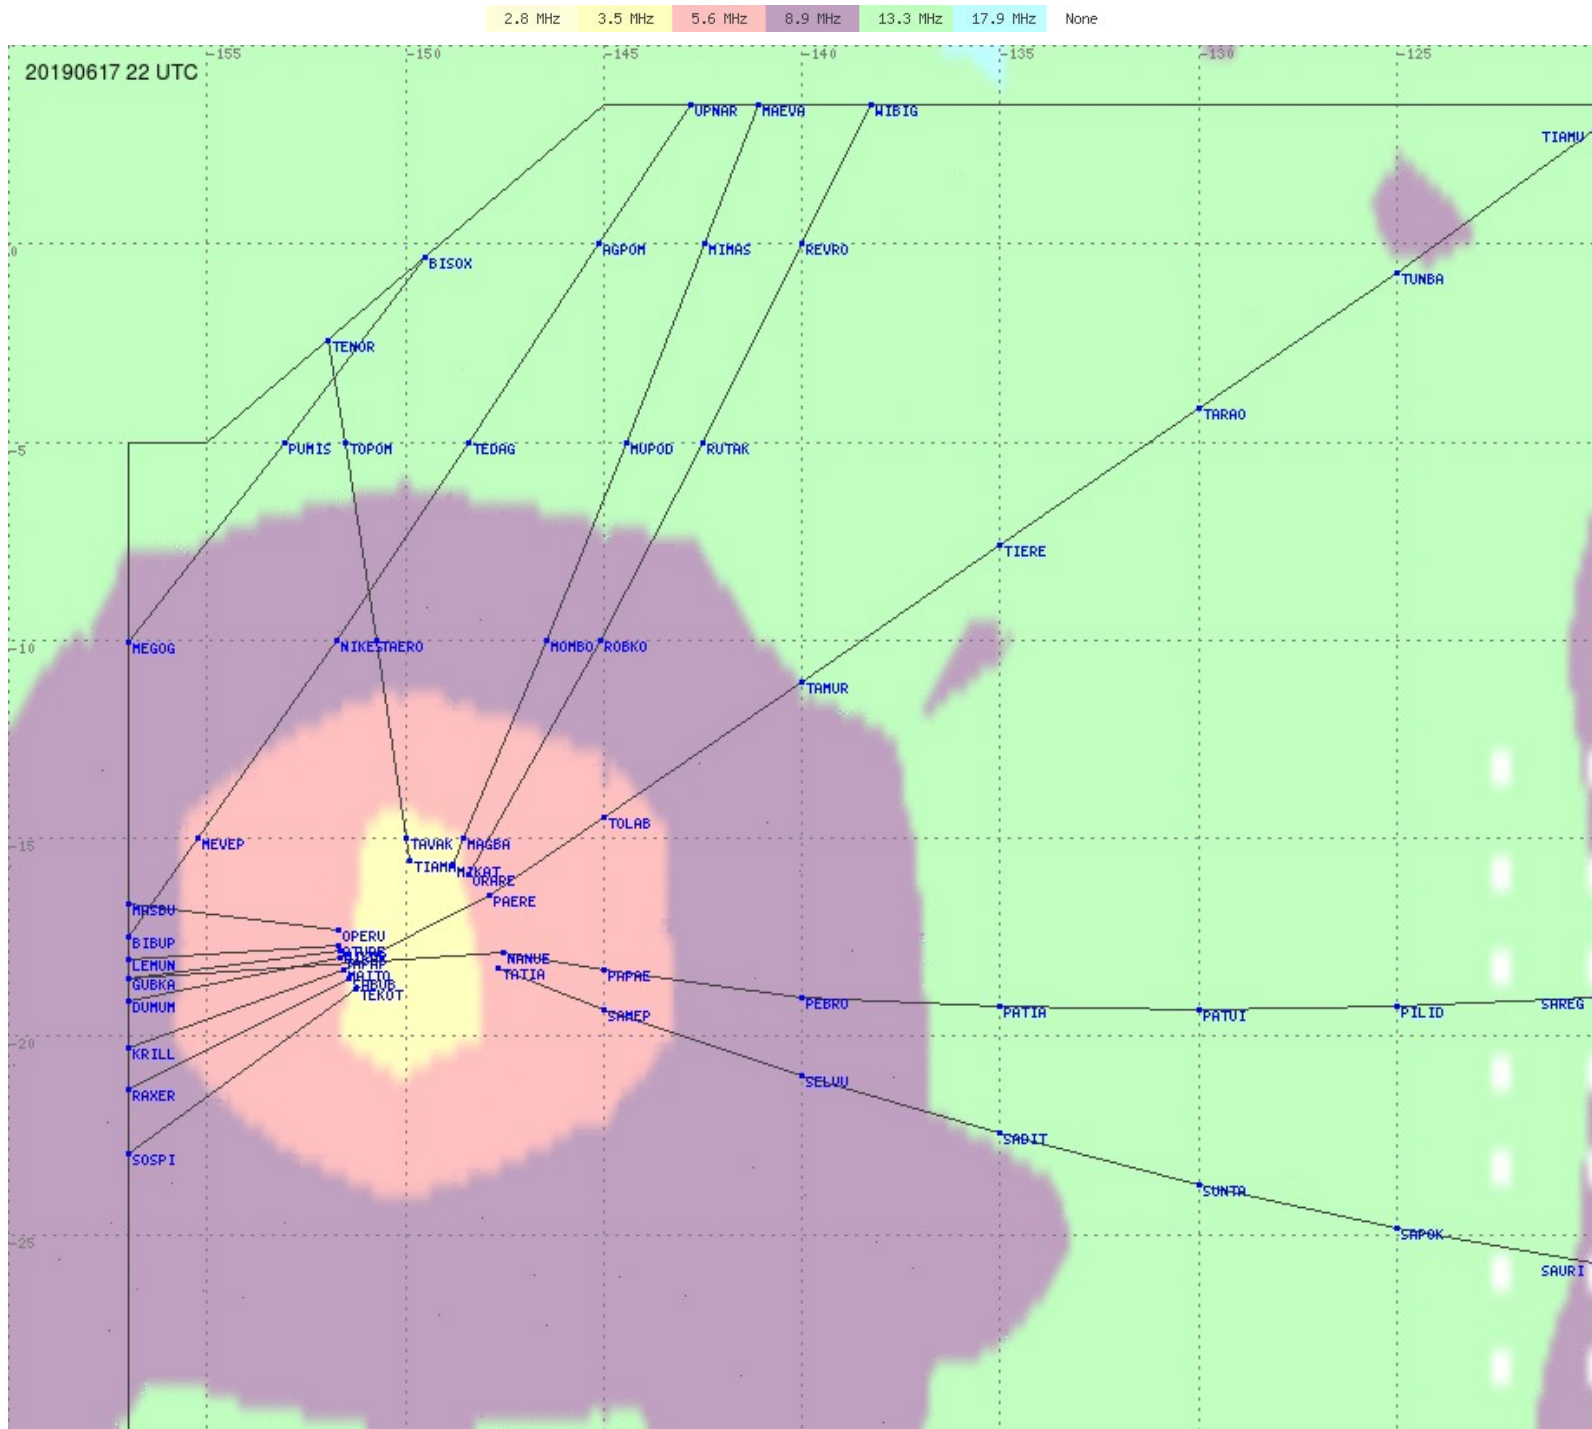

Tahiti FIR - HF Propag - 20190617