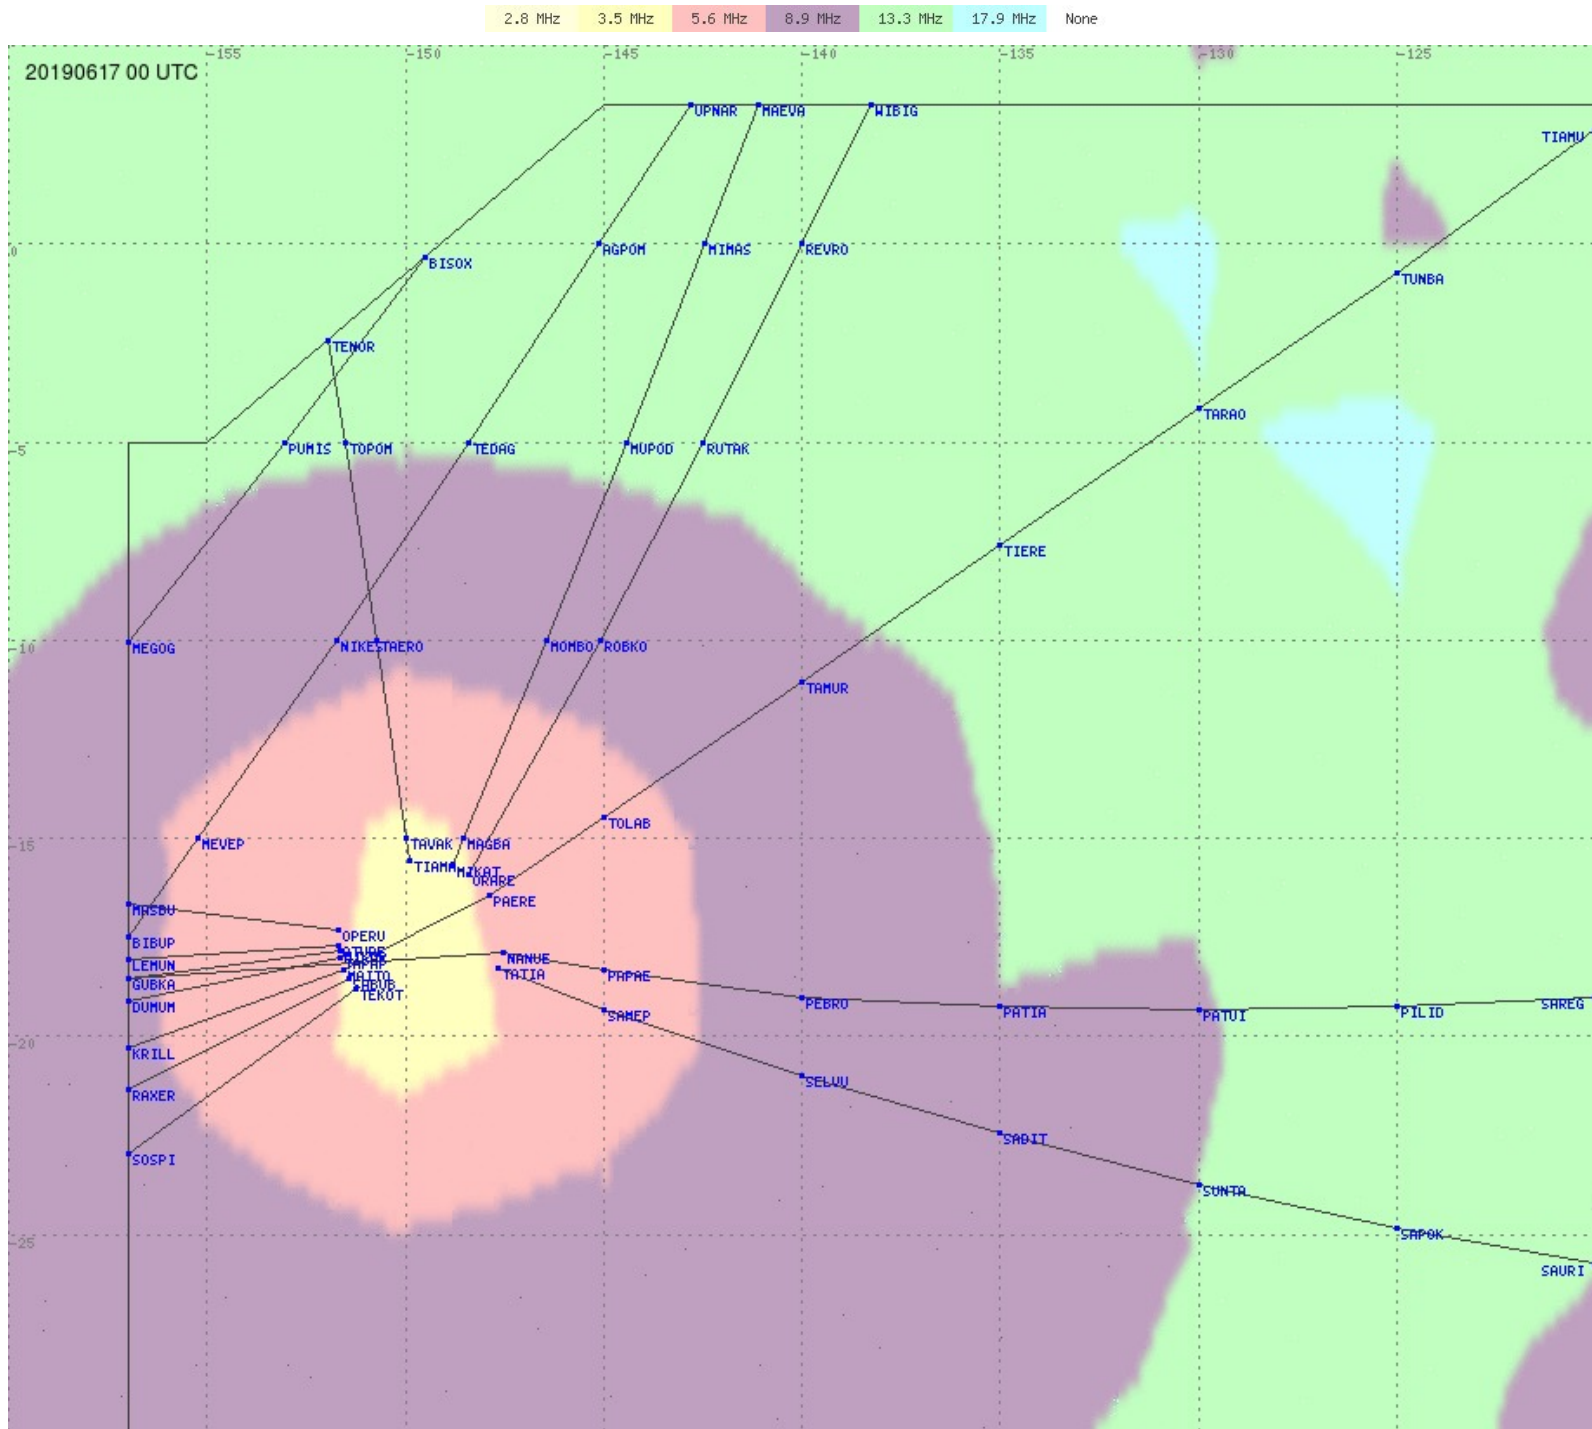

# Tahiti FIR - HF Propag - 20190617

# Tahiti FIR - HF Propag - 20190617

2.8 MHz 3.5 MHz 5.6 MHz 8.9 MHz 13.3 MHz 17.9 MHz None