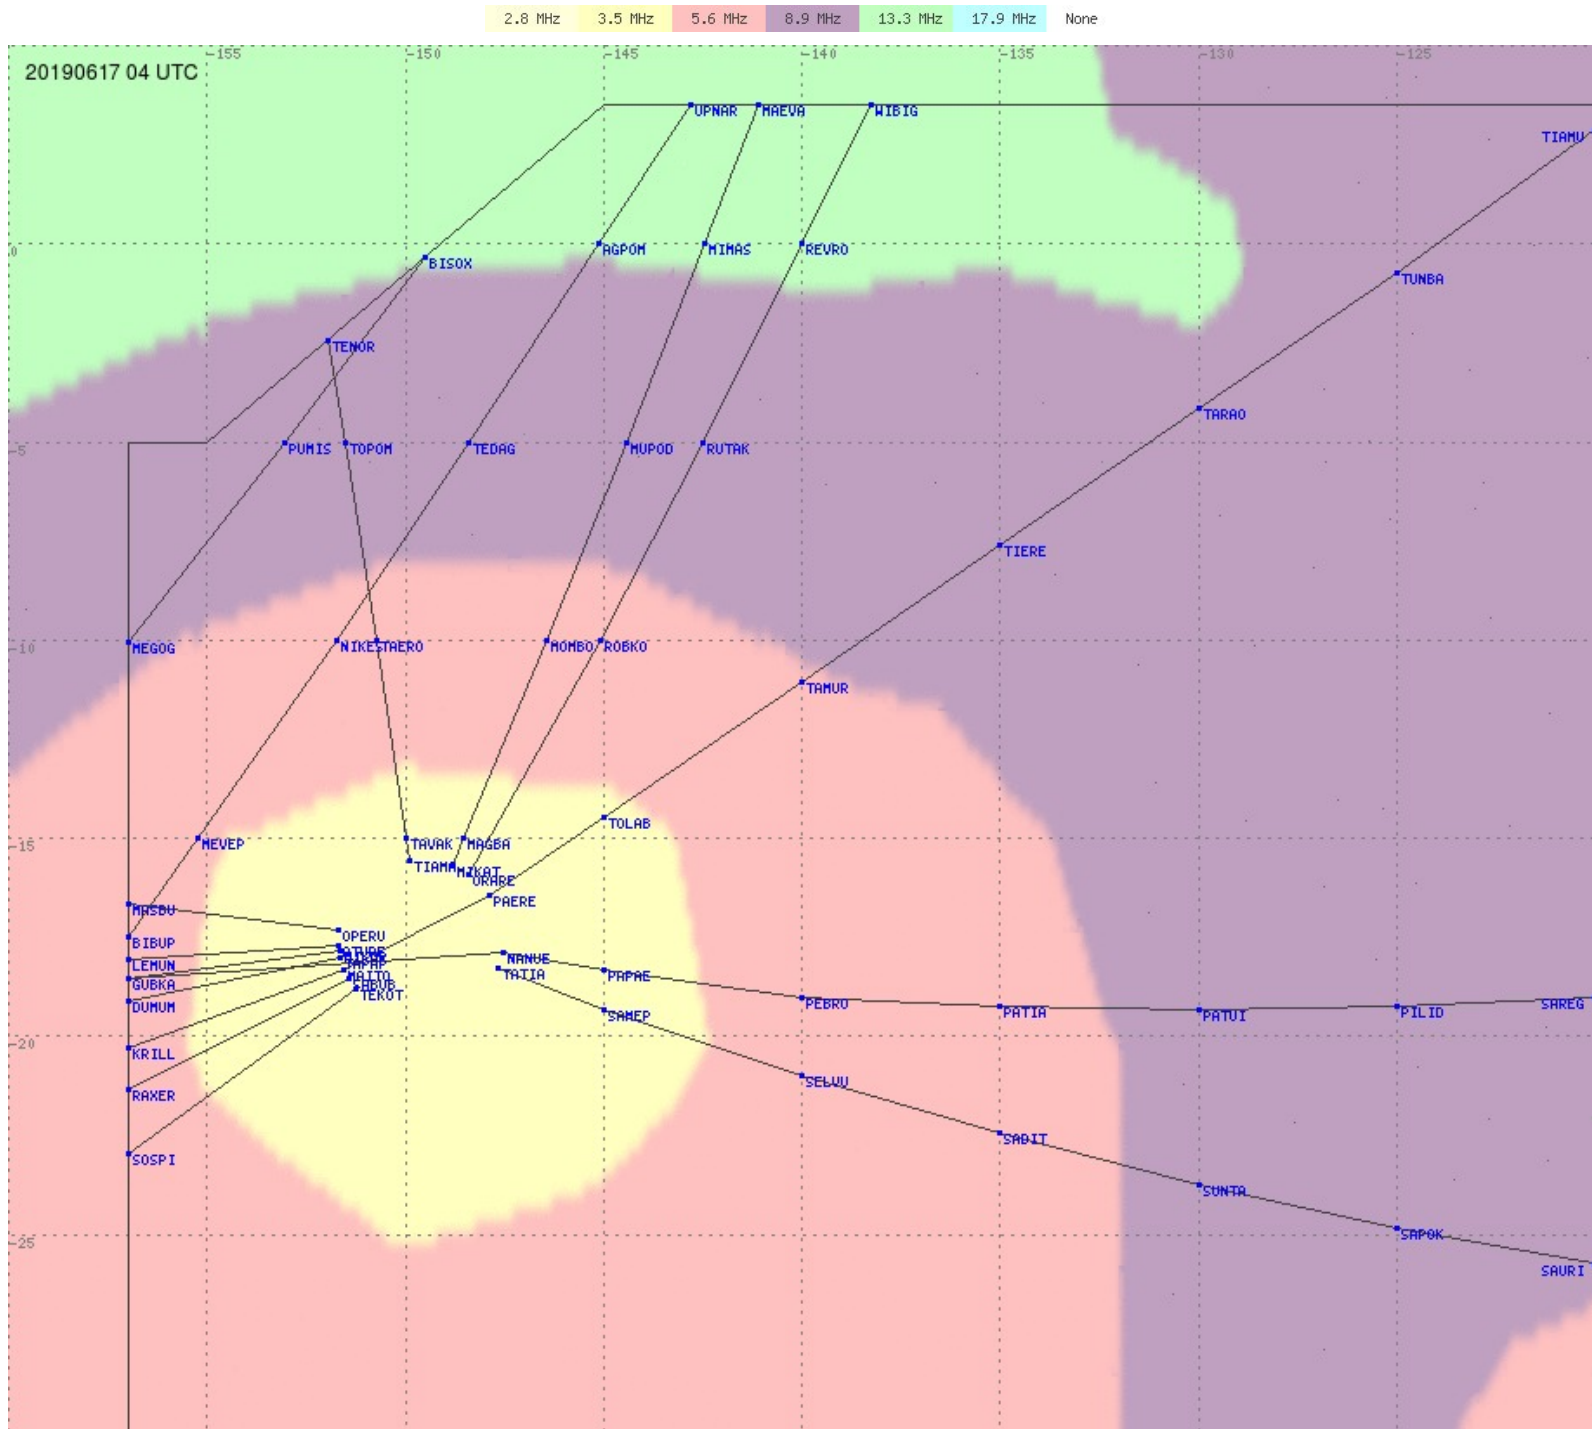

Tahiti FIR - HF Propag - 20190617