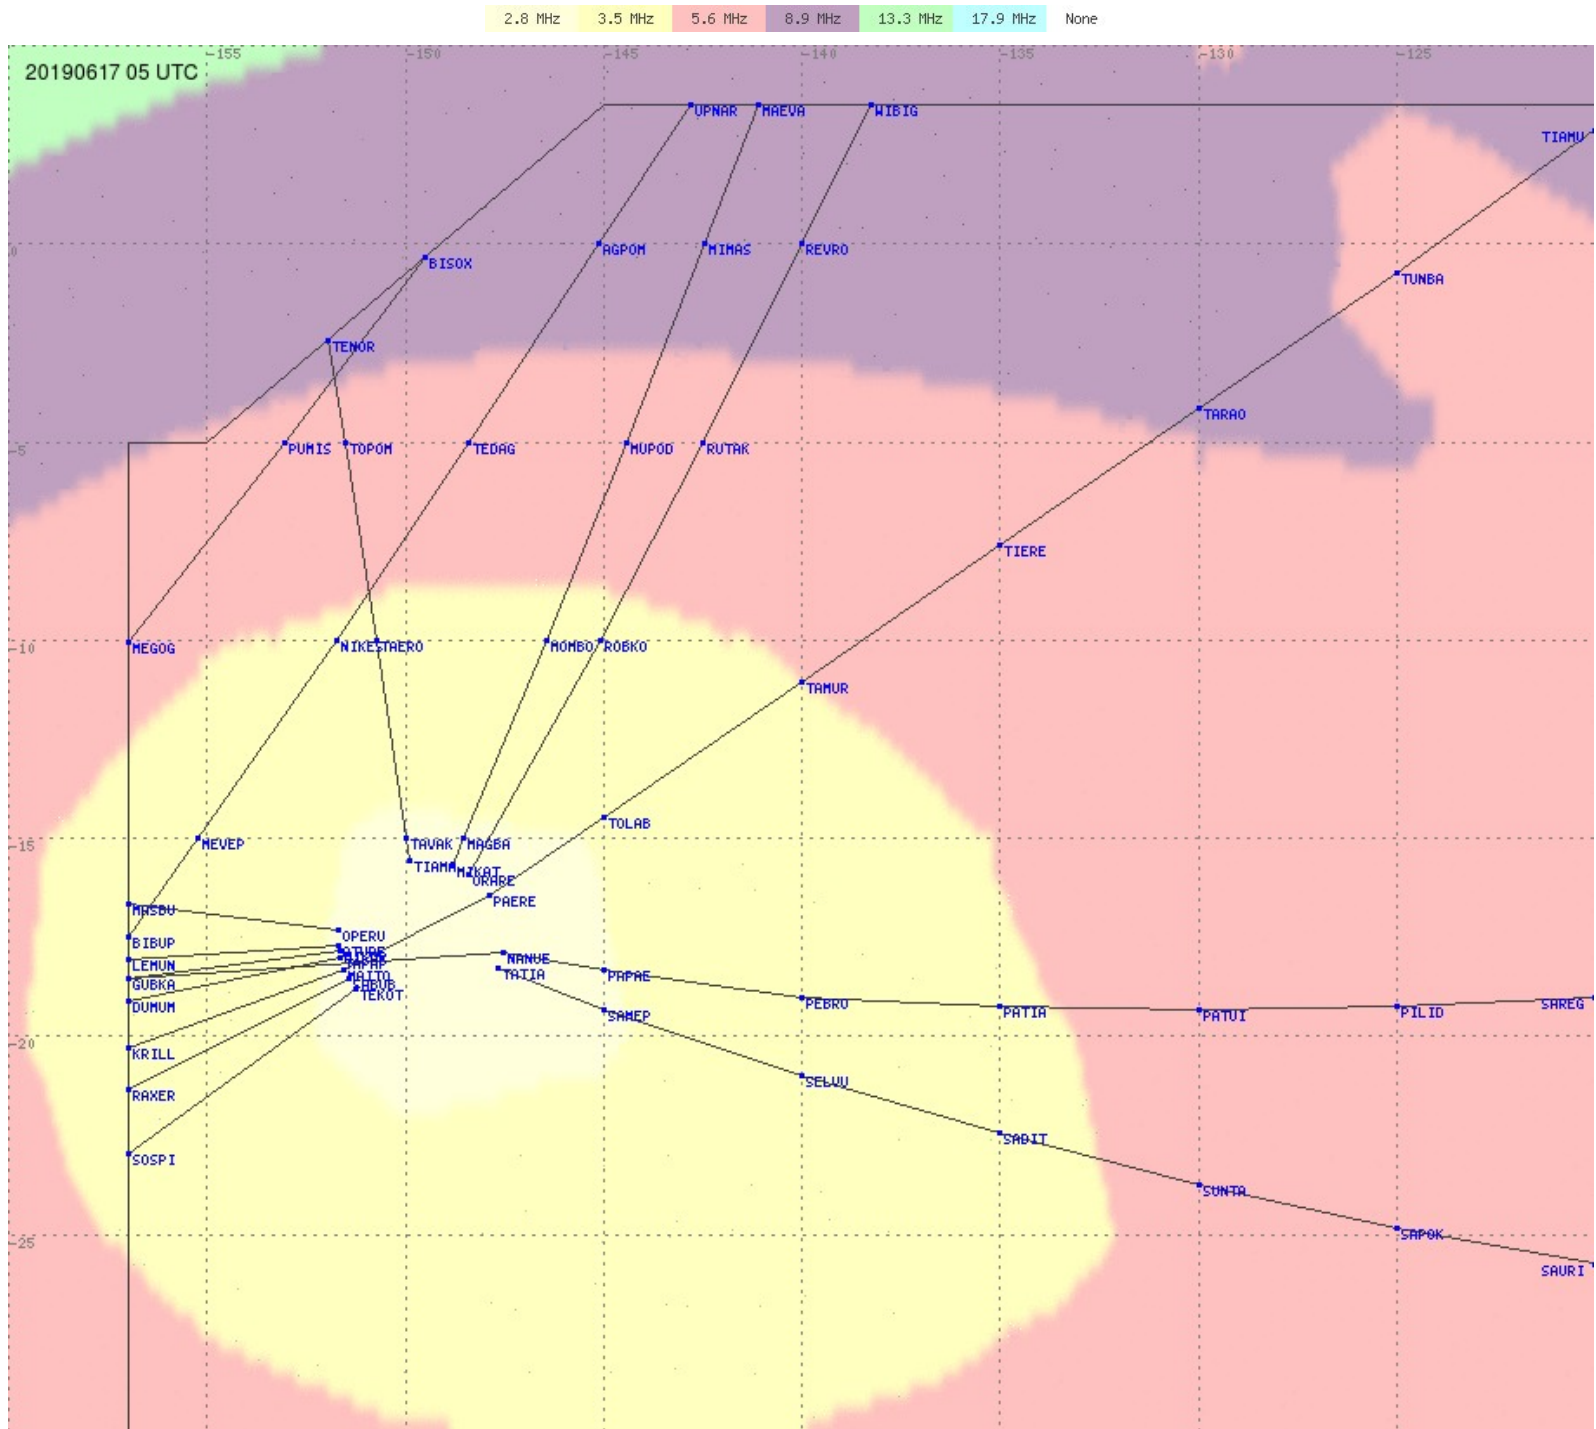

Tahiti FIR - HF Propag - 20190617