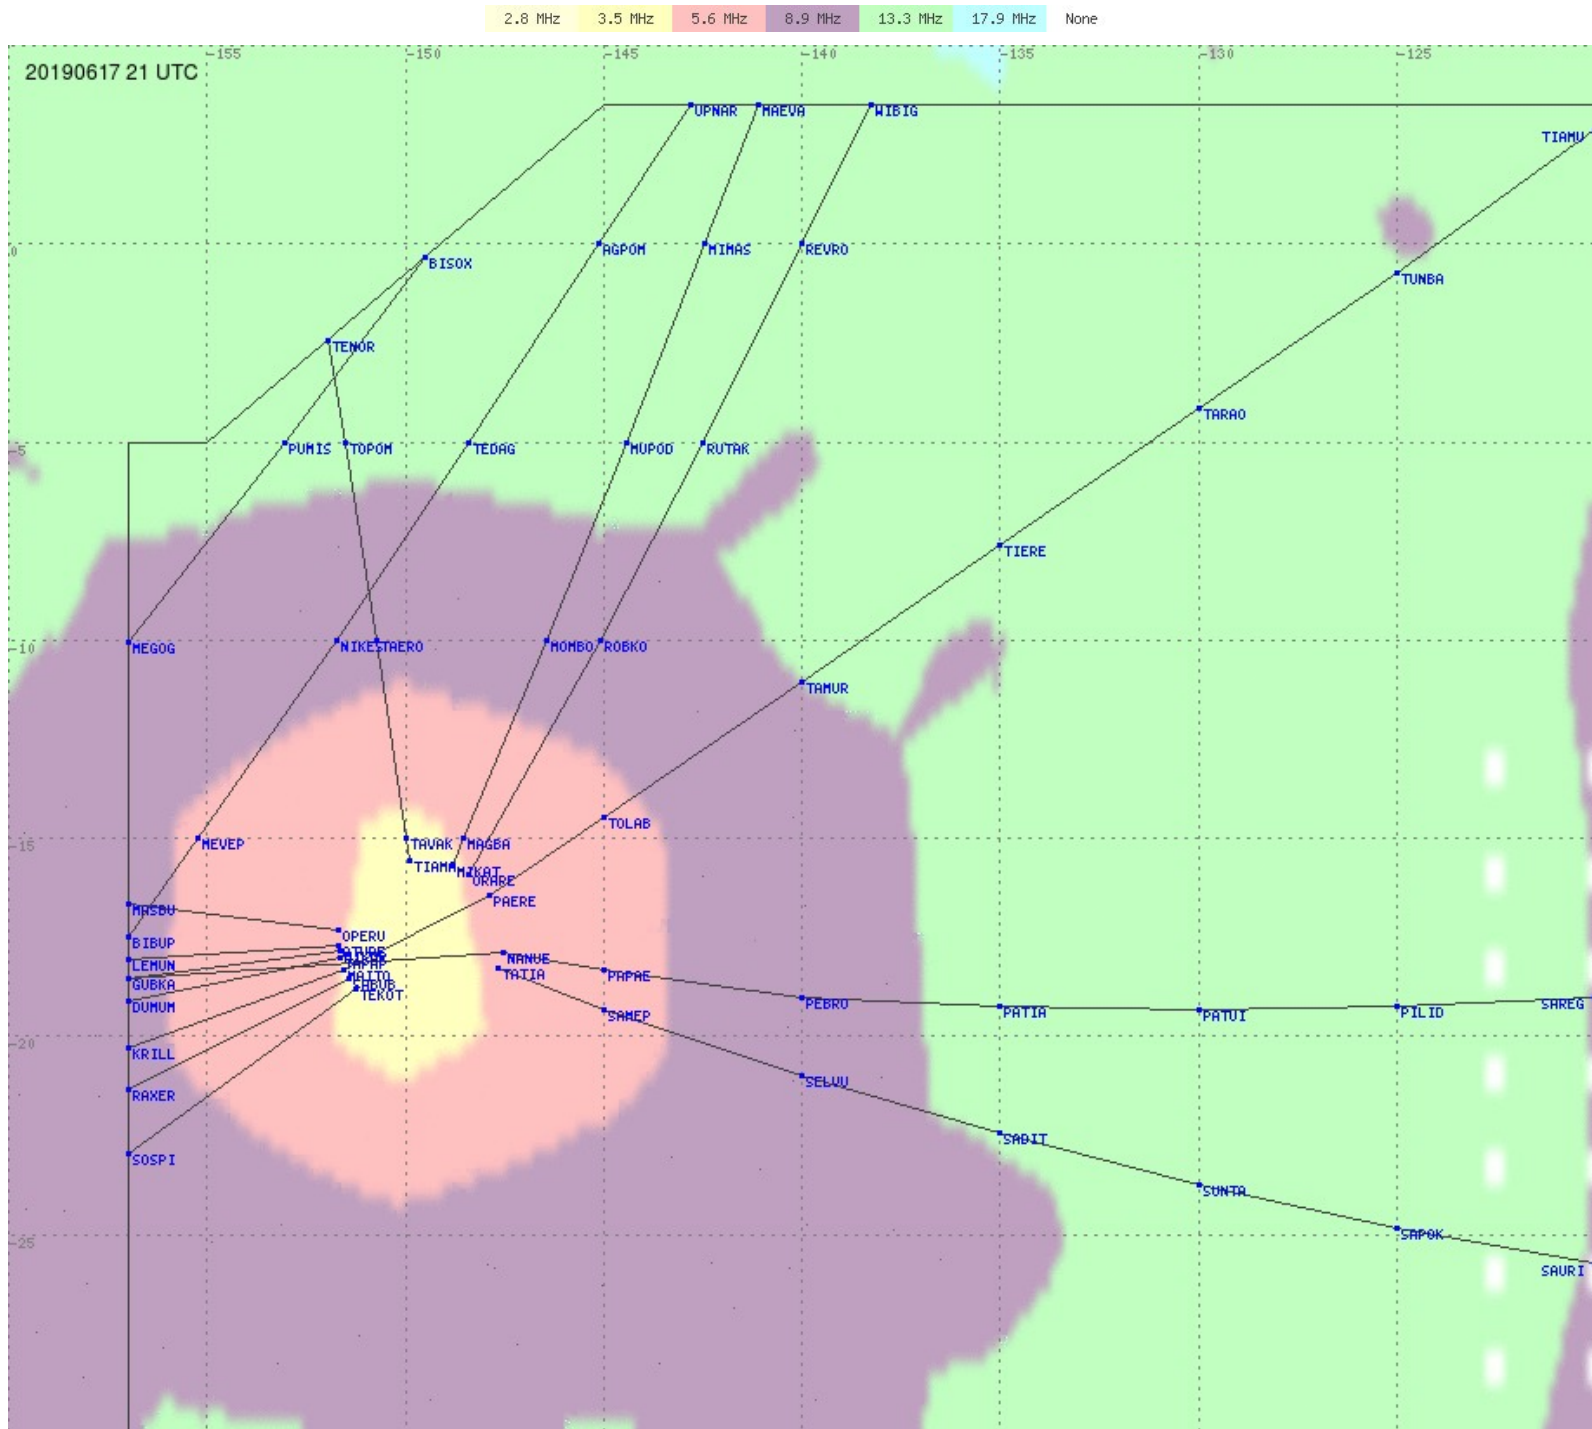

Tahiti FIR - HF Propag - 20190617