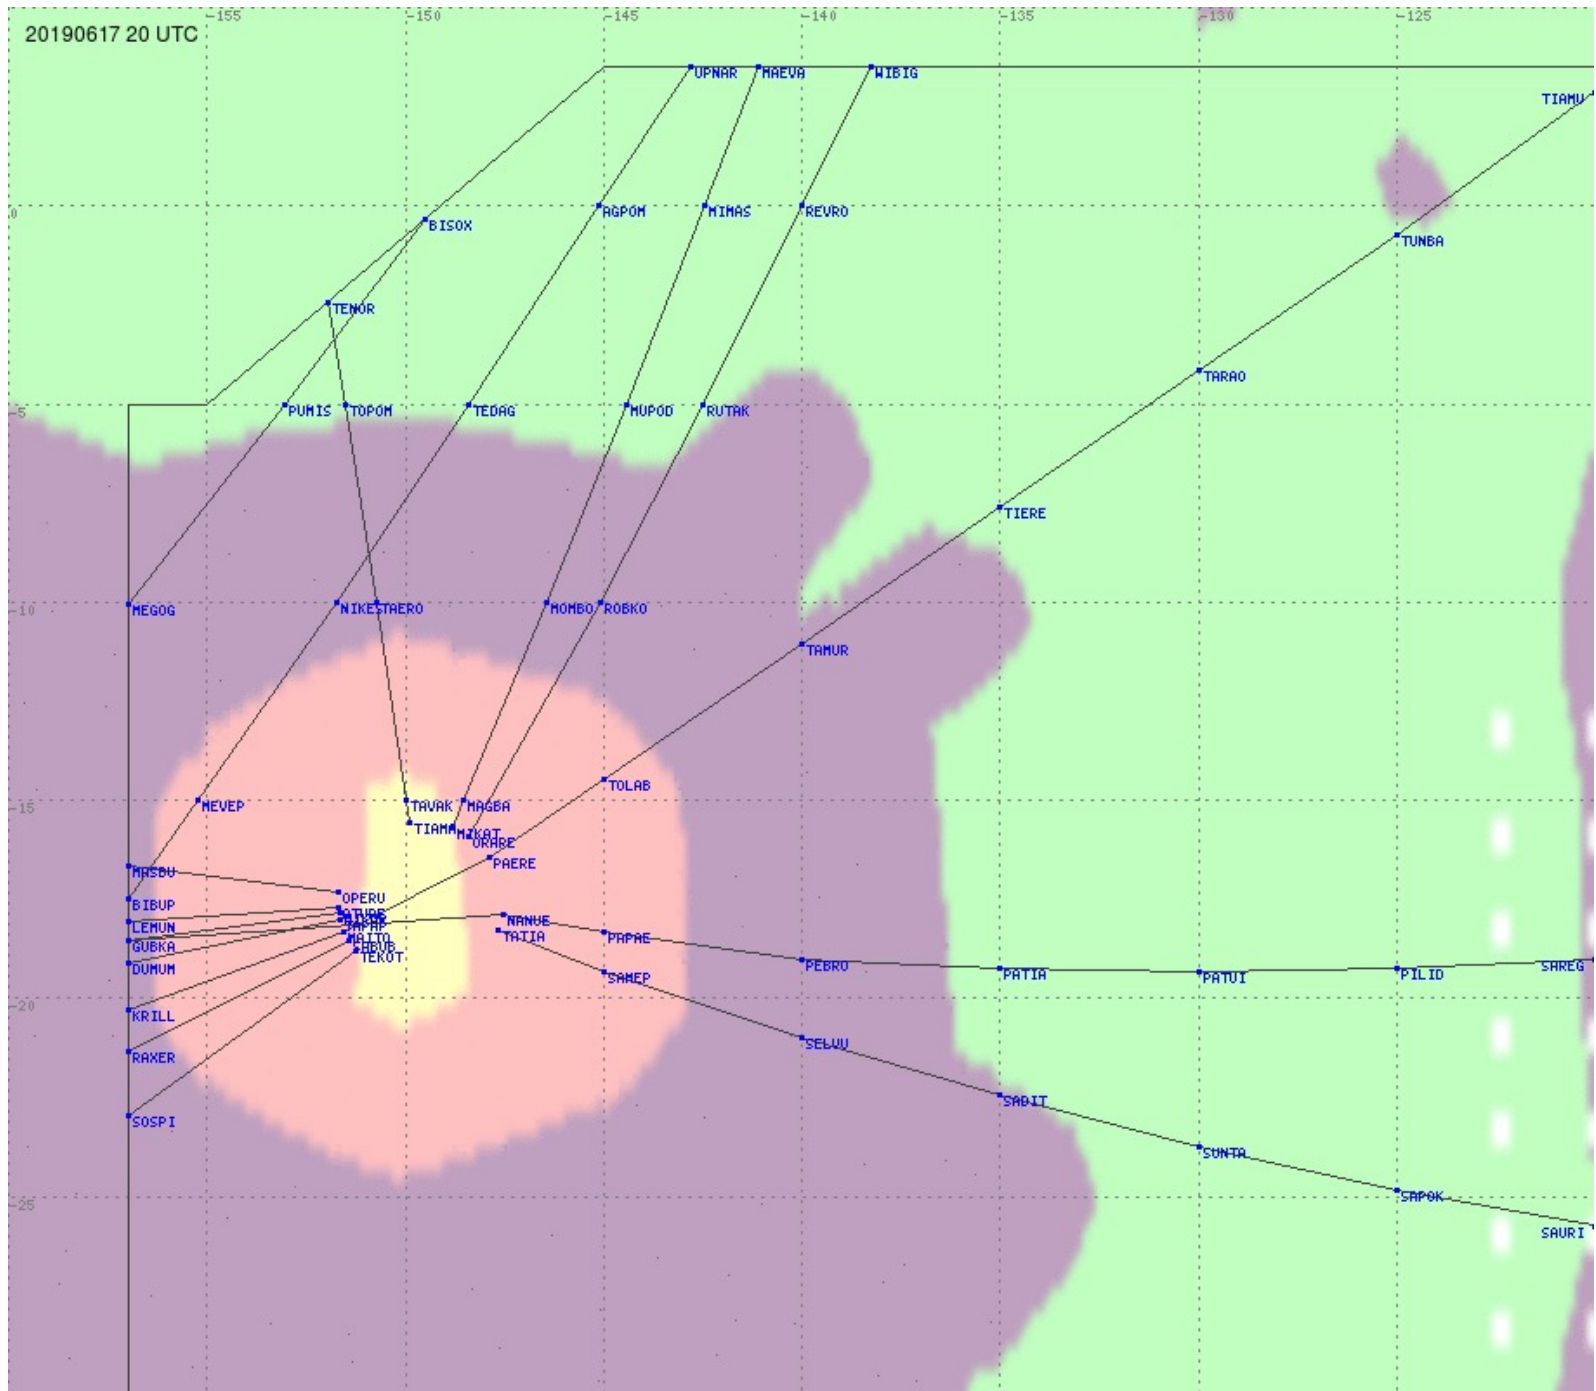

Tahiti FIR - HF Propag - 20190617

2.8 MHz
3.5 MHz
5.6 MHz
8.9 MHz
13.3 MHz
17.9 MHz
None