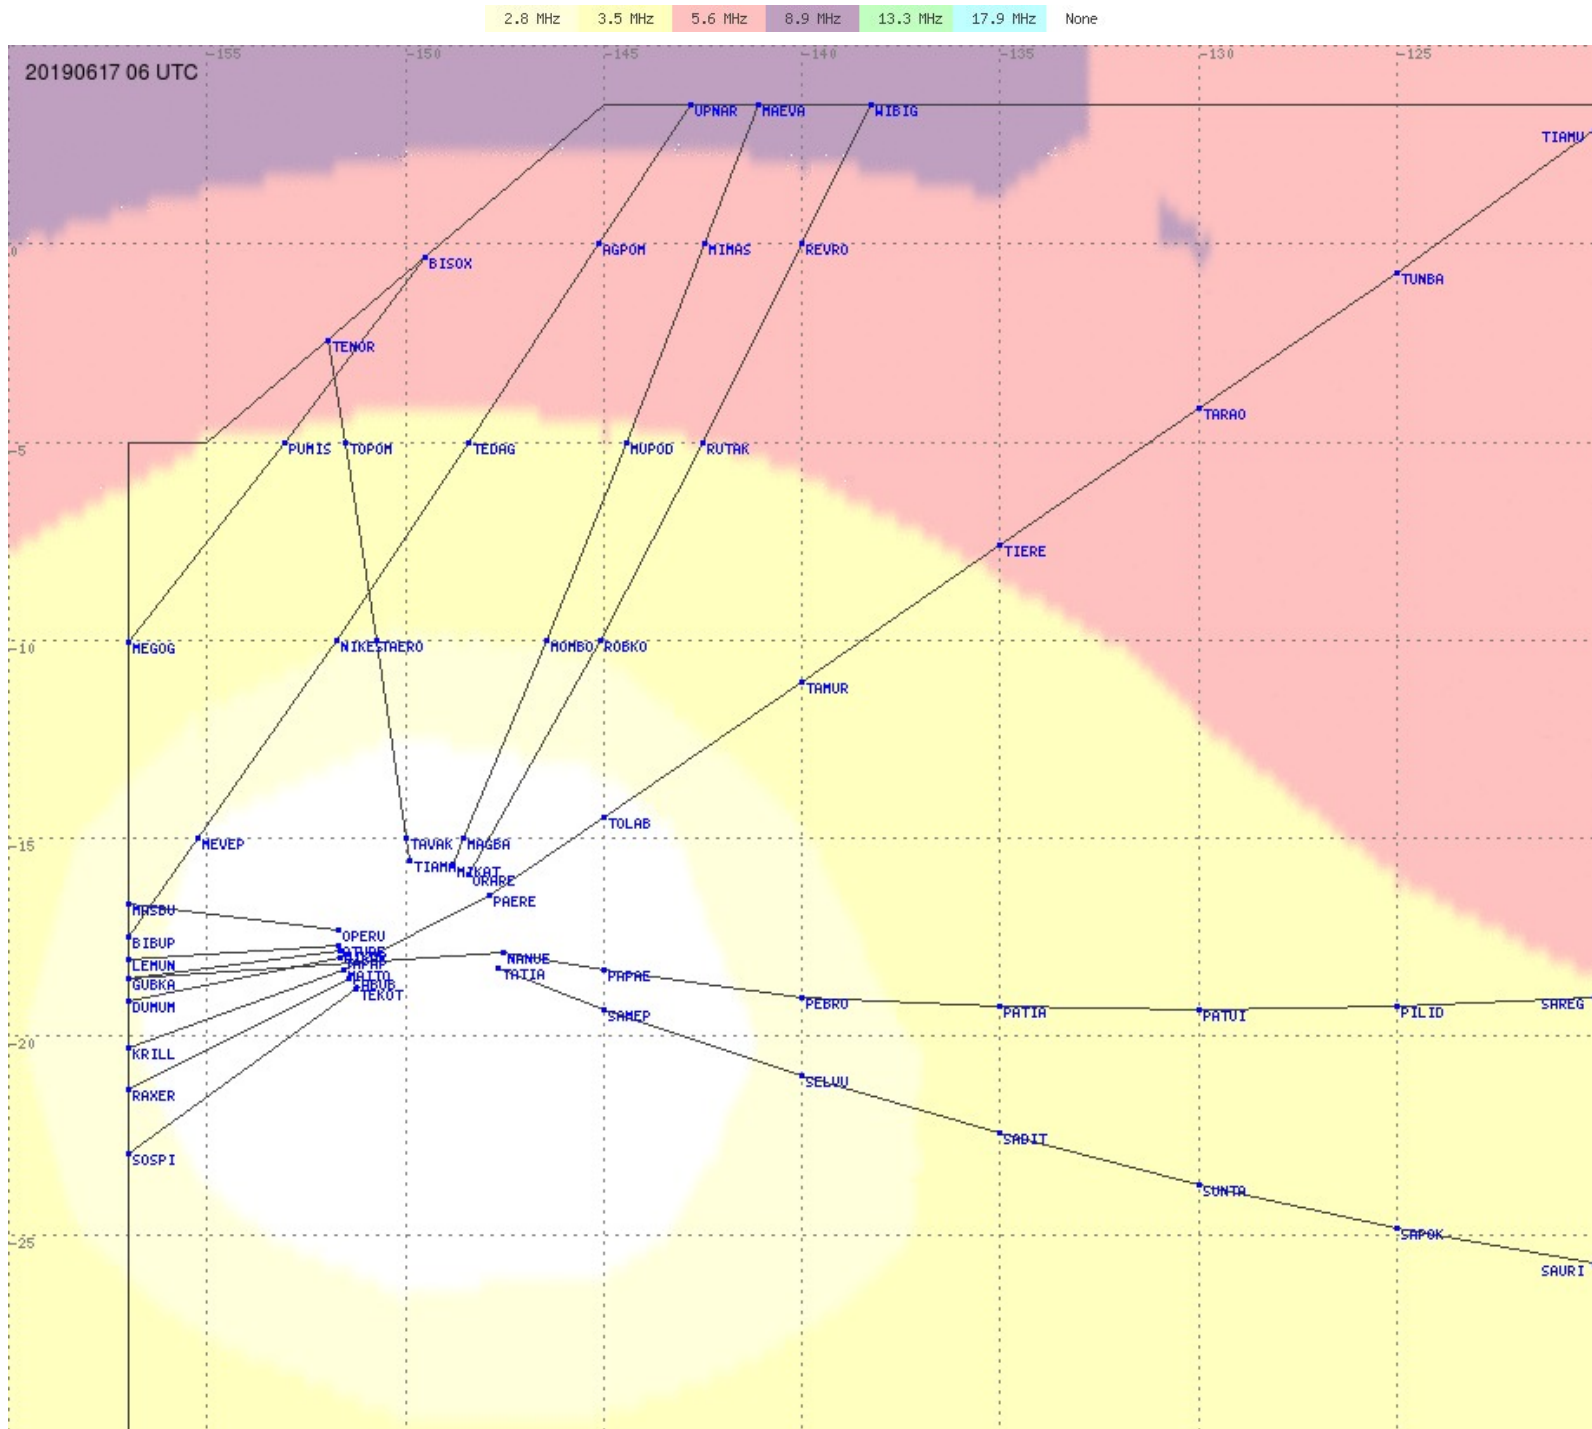

Tahiti FIR - HF Propag - 20190617