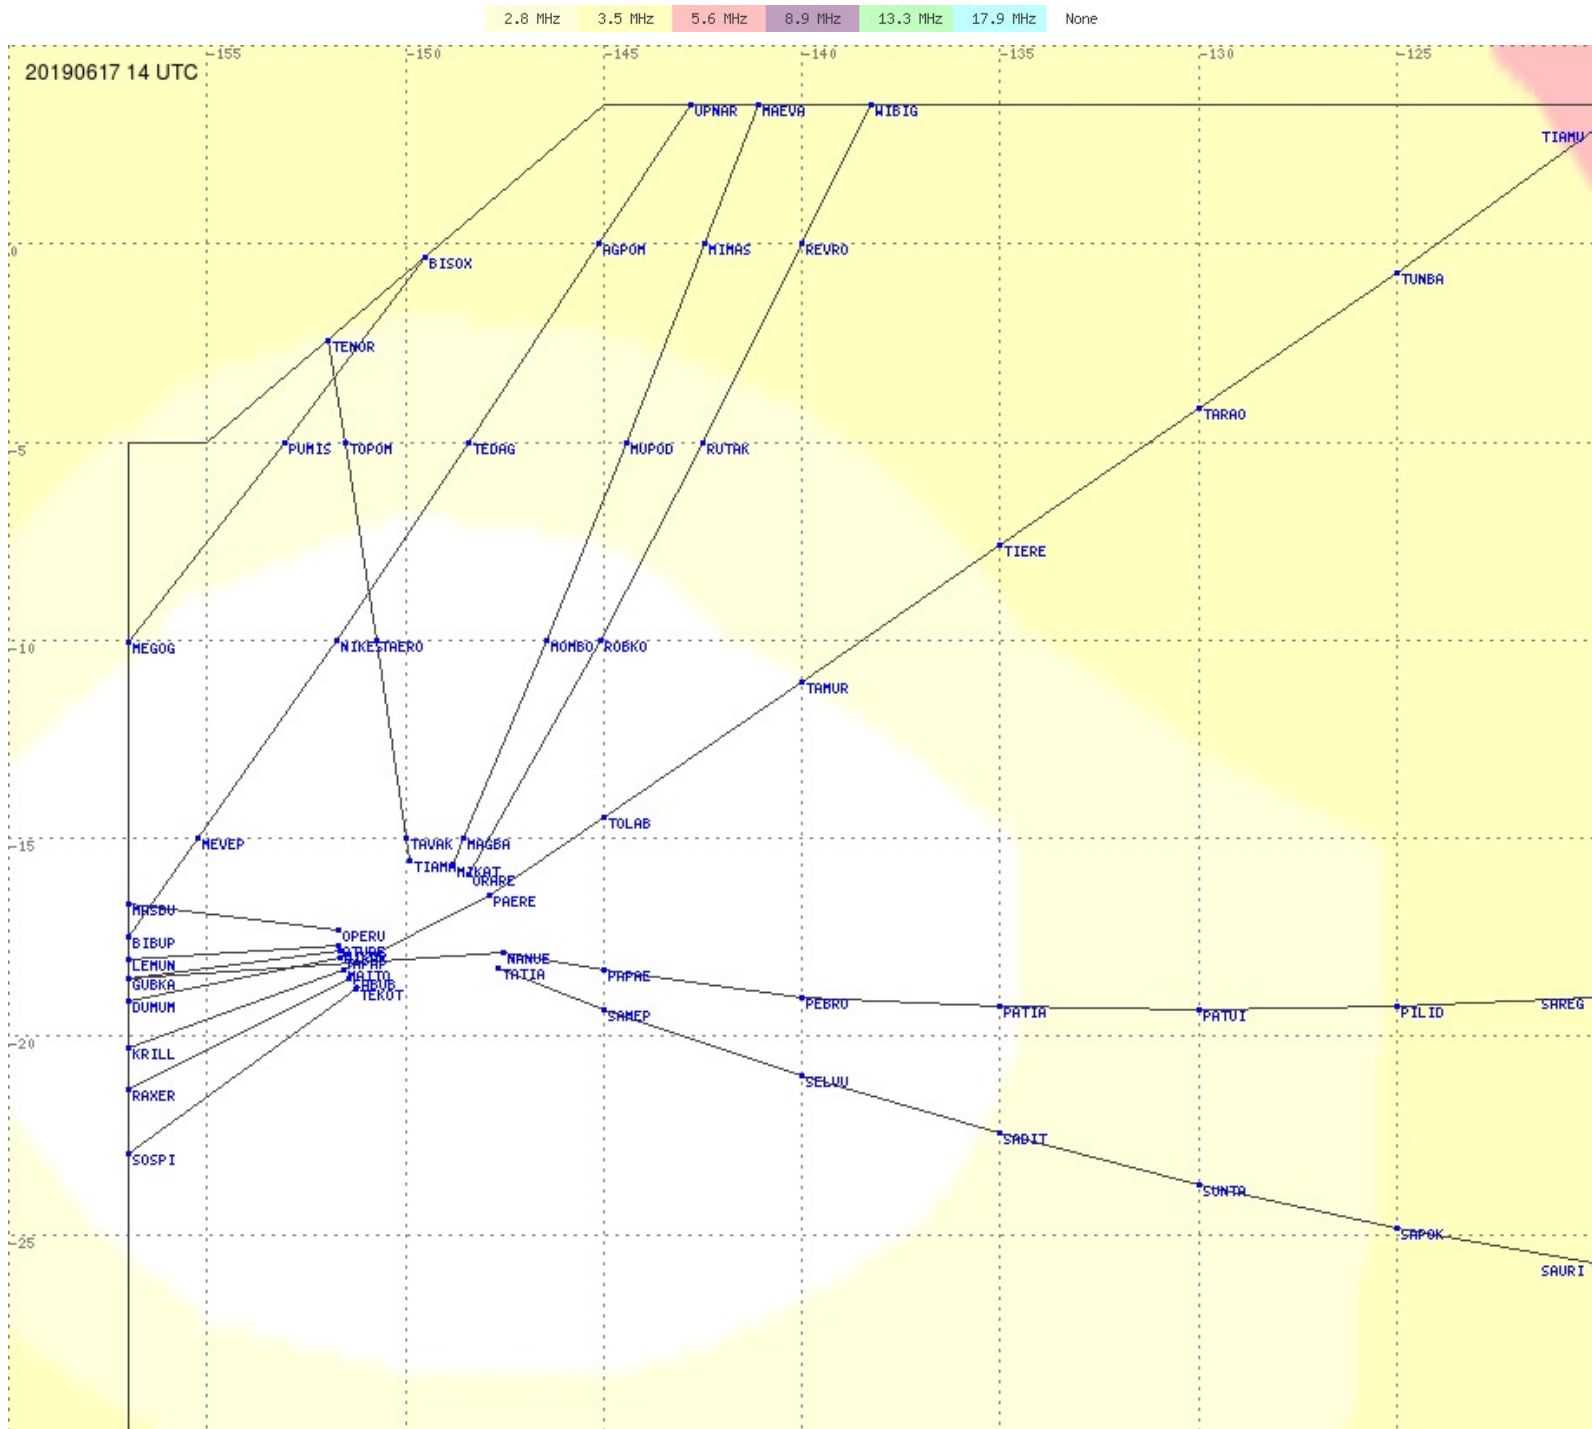

Tahiti FIR - HF Propag - 20190617