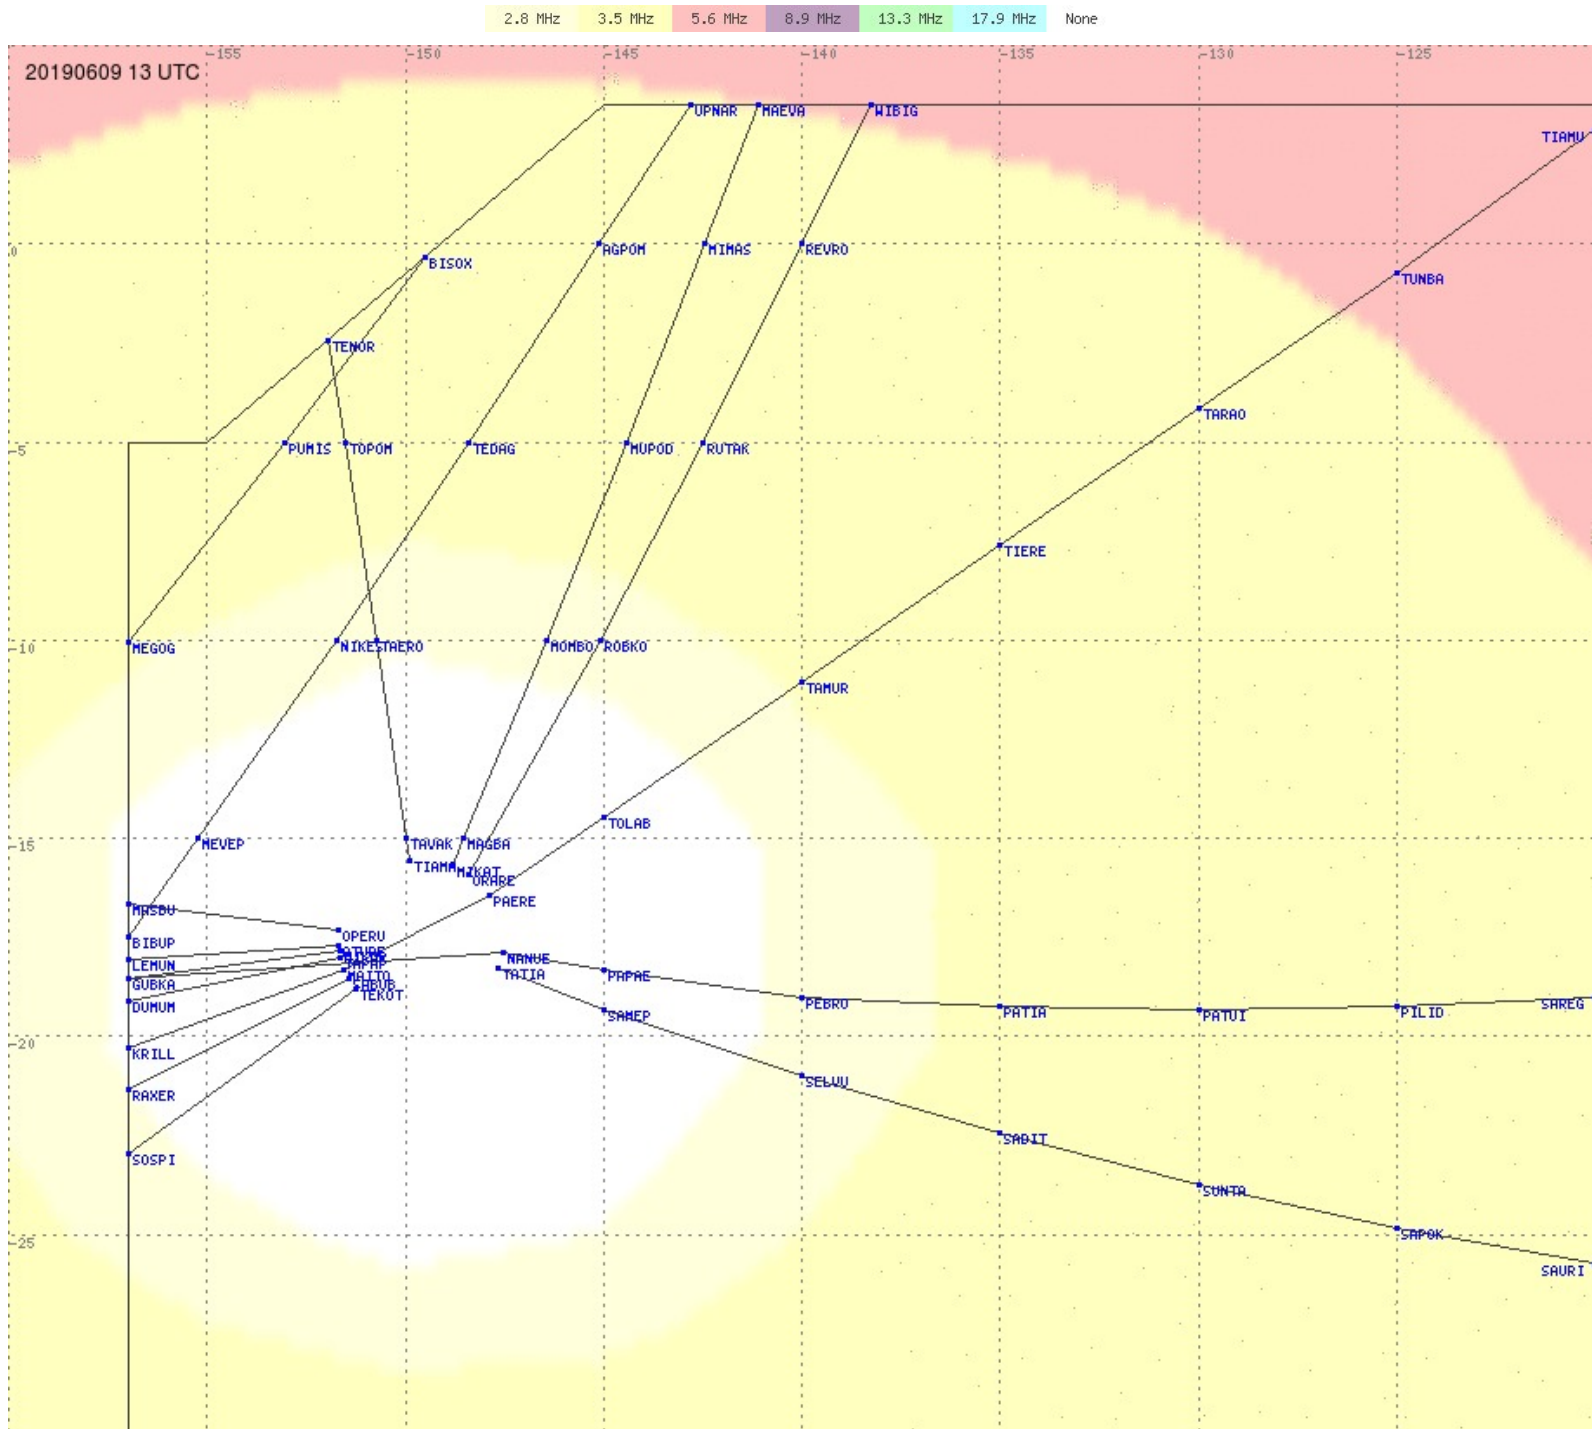

Tahiti FIR - HF Propag - 20190609

2.8 MHz
3.5 MHz
5.6 MHz
8.9 MHz
13.3 MHz
17.9 MHz
None

Tahiti FIR - HF Propag - 20190609

Tahiti FIR - HF Propag - 20190609

2.8 MHz 3.5 MHz 5.6 MHz 8.9 MHz 13.3 MHz 17.9 MHz None

Tahiti FIR - HF Propag - 20190609

2.8 MHz
3.5 MHz
5.6 MHz
8.9 MHz
13.3 MHz
17.9 MHz
None

Tahiti FIR - HF Propag - 20190609

Tahiti FIR - HF Propag - 20190609

Tahiti FIR - HF Propag - 20190609

Tahiti FIR - HF Propag - 20190609

2.8 MHz 3.5 MHz 5.6 MHz 8.9 MHz 13.3 MHz 17.9 MHz None

Tahiti FIR - HF Propag - 20190609

Tahiti FIR - HF Propag - 20190609

Tahiti FIR - HF Propag - 20190609

2.8 MHz
3.5 MHz
5.6 MHz
8.9 MHz
13.3 MHz
17.9 MHz
None