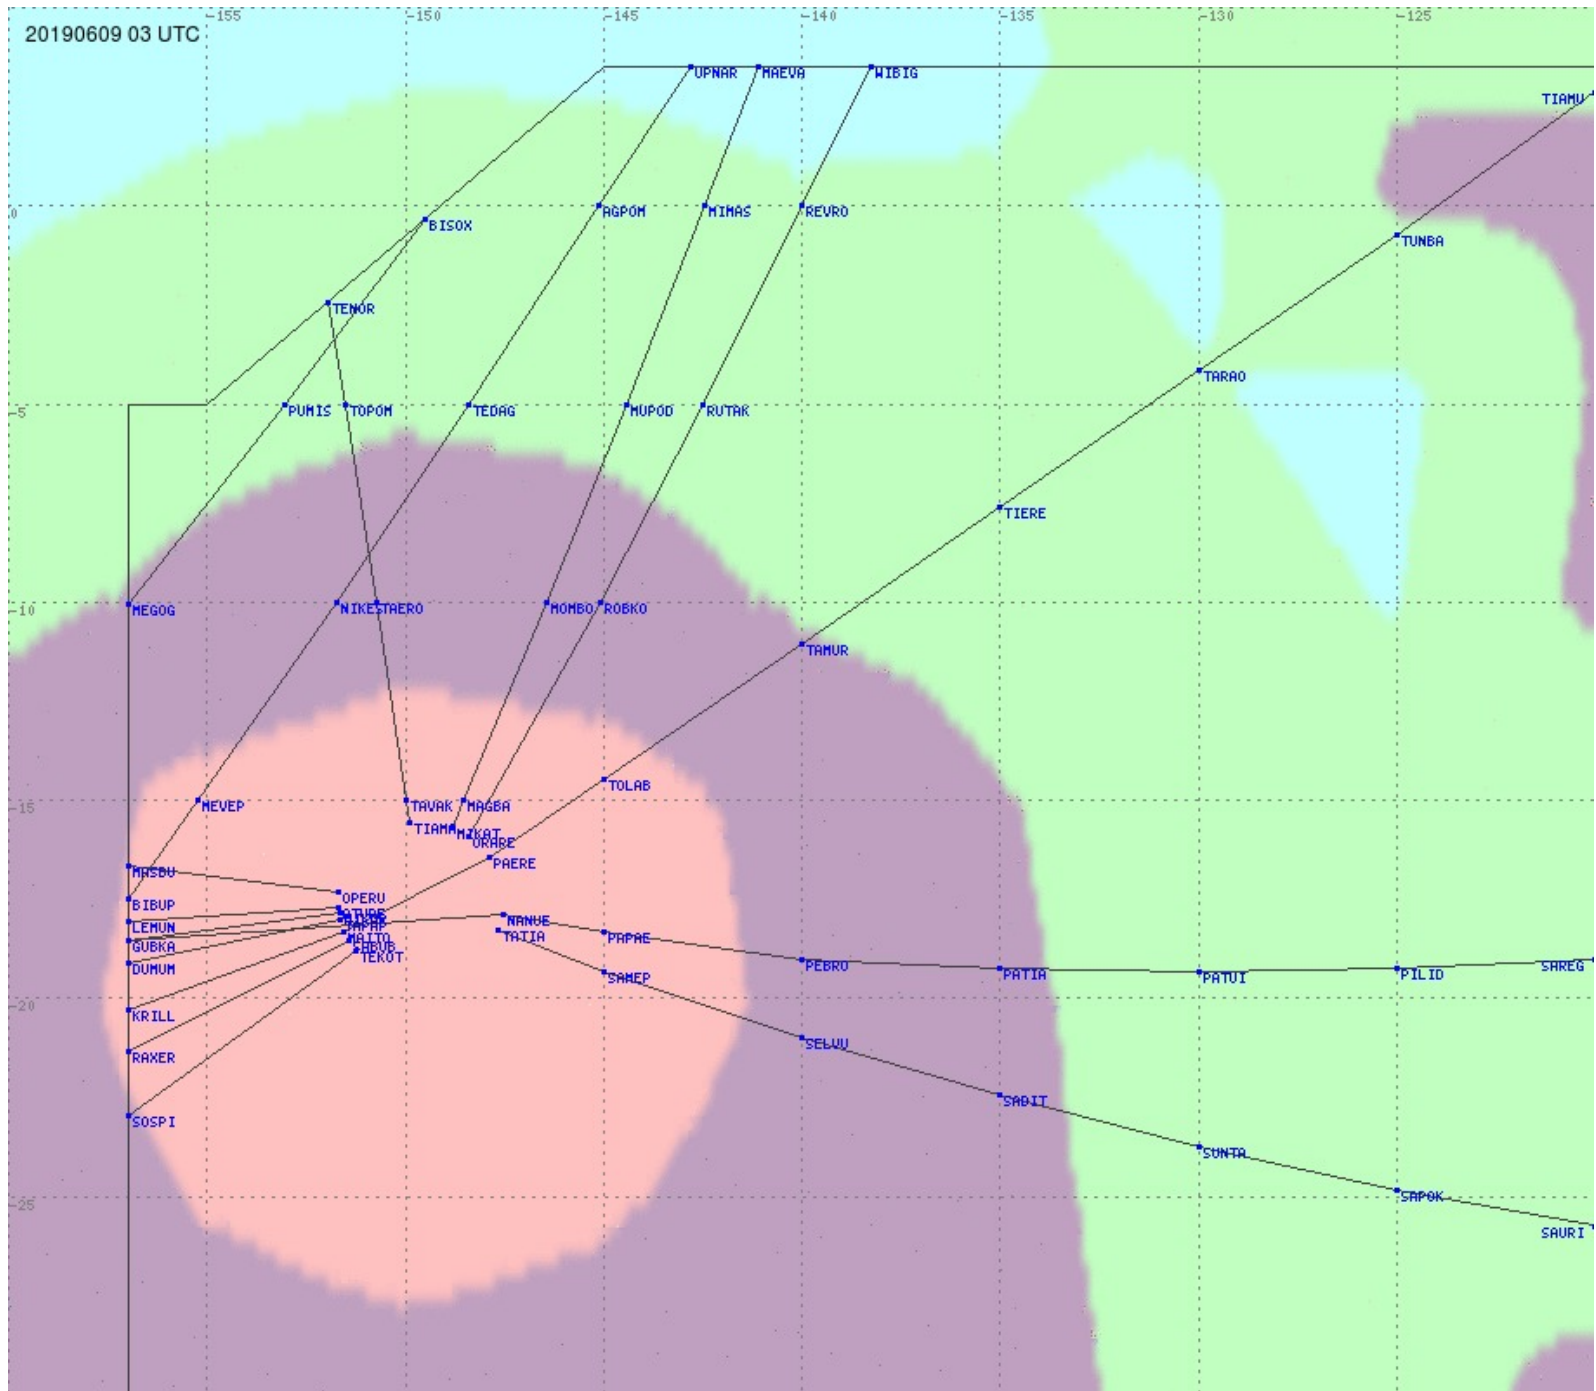

Tahiti FIR - HF Propag - 20190609

Tahiti FIR - HF Propag - 20190609

2.8 MHz 3.5 MHz 5.6 MHz 8.9 MHz 13.3 MHz 17.9 MHz None

Tahiti FIR - HF Propag - 20190609

2.8 MHz 3.5 MHz 5.6 MHz 8.9 MHz 13.3 MHz 17.9 MHz None

Tahiti FIR - HF Propag - 20190609

2.8 MHz
3.5 MHz
5.6 MHz
8.9 MHz
13.3 MHz
17.9 MHz
None

Tahiti FIR - HF Propag - 20190609

Tahiti FIR - HF Propag - 20190609

Tahiti FIR - HF Propag - 20190609

Tahiti FIR - HF Propag - 20190609

Tahiti FIR - HF Propag - 20190609

2.8 MHz
3.5 MHz
5.6 MHz
8.9 MHz
13.3 MHz
17.9 MHz
None

Tahiti FIR - HF Propag - 20190609

Tahiti FIR - HF Propag - 20190609

2.8 MHz 3.5 MHz 5.6 MHz 8.9 MHz 13.3 MHz 17.9 MHz None