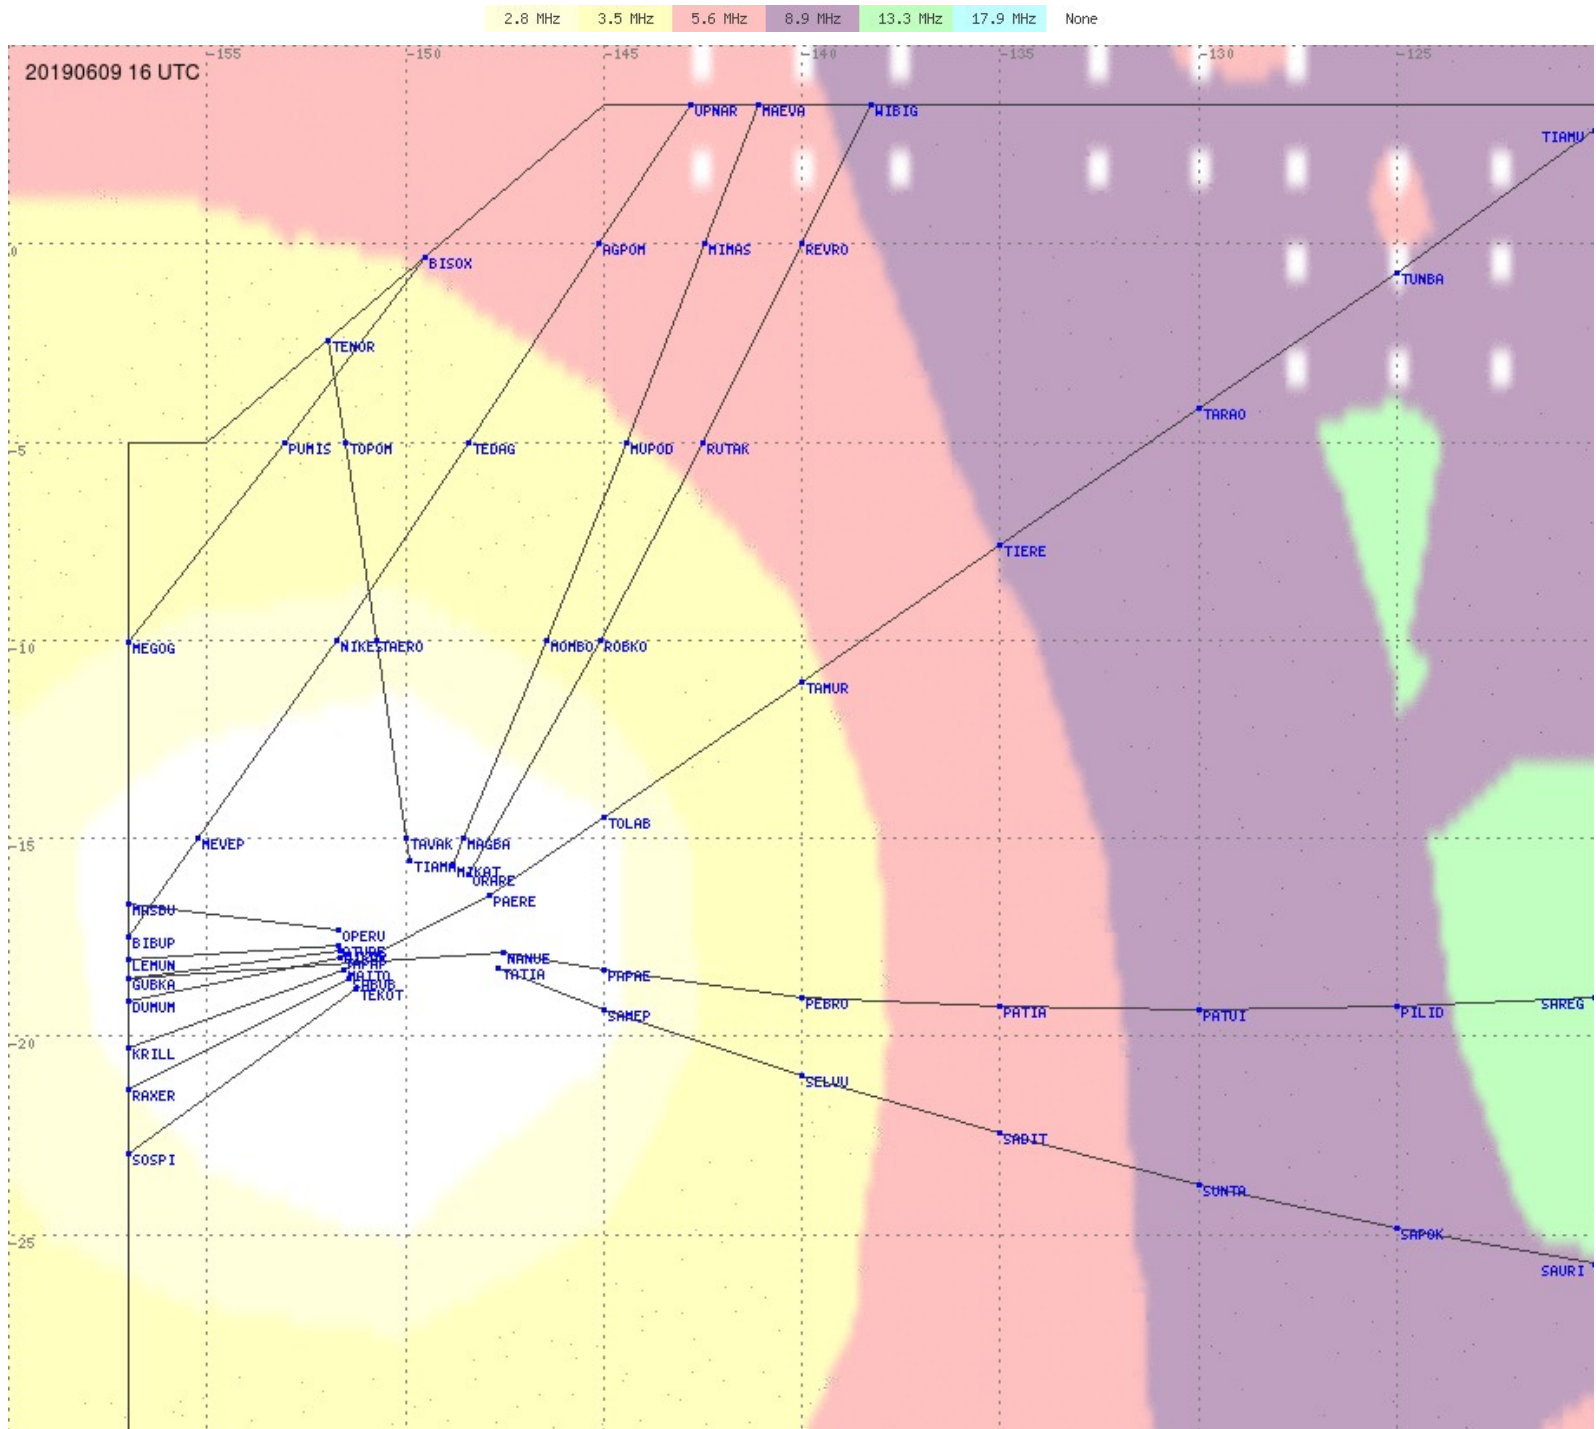

Tahiti FIR - HF Propag - 20190609

2.8 MHz
3.5 MHz
5.6 MHz
8.9 MHz
13.3 MHz
17.9 MHz
None

Tahiti FIR - HF Propag - 20190609

Tahiti FIR - HF Propag - 20190609

2.8 MHz 3.5 MHz 5.6 MHz 8.9 MHz 13.3 MHz 17.9 MHz None

Tahiti FIR - HF Propag - 20190609

2.8 MHz
3.5 MHz
5.6 MHz
8.9 MHz
13.3 MHz
17.9 MHz
None

Tahiti FIR - HF Propag - 20190609

Tahiti FIR - HF Propag - 20190609

Tahiti FIR - HF Propag - 20190609

Tahiti FIR - HF Propag - 20190609

2.8 MHz 3.5 MHz 5.6 MHz 8.9 MHz 13.3 MHz 17.9 MHz None

Tahiti FIR - HF Propag - 20190609

Tahiti FIR - HF Propag - 20190609

Tahiti FIR - HF Propag - 20190609

2.8 MHz
3.5 MHz
5.6 MHz
8.9 MHz
13.3 MHz
17.9 MHz
None