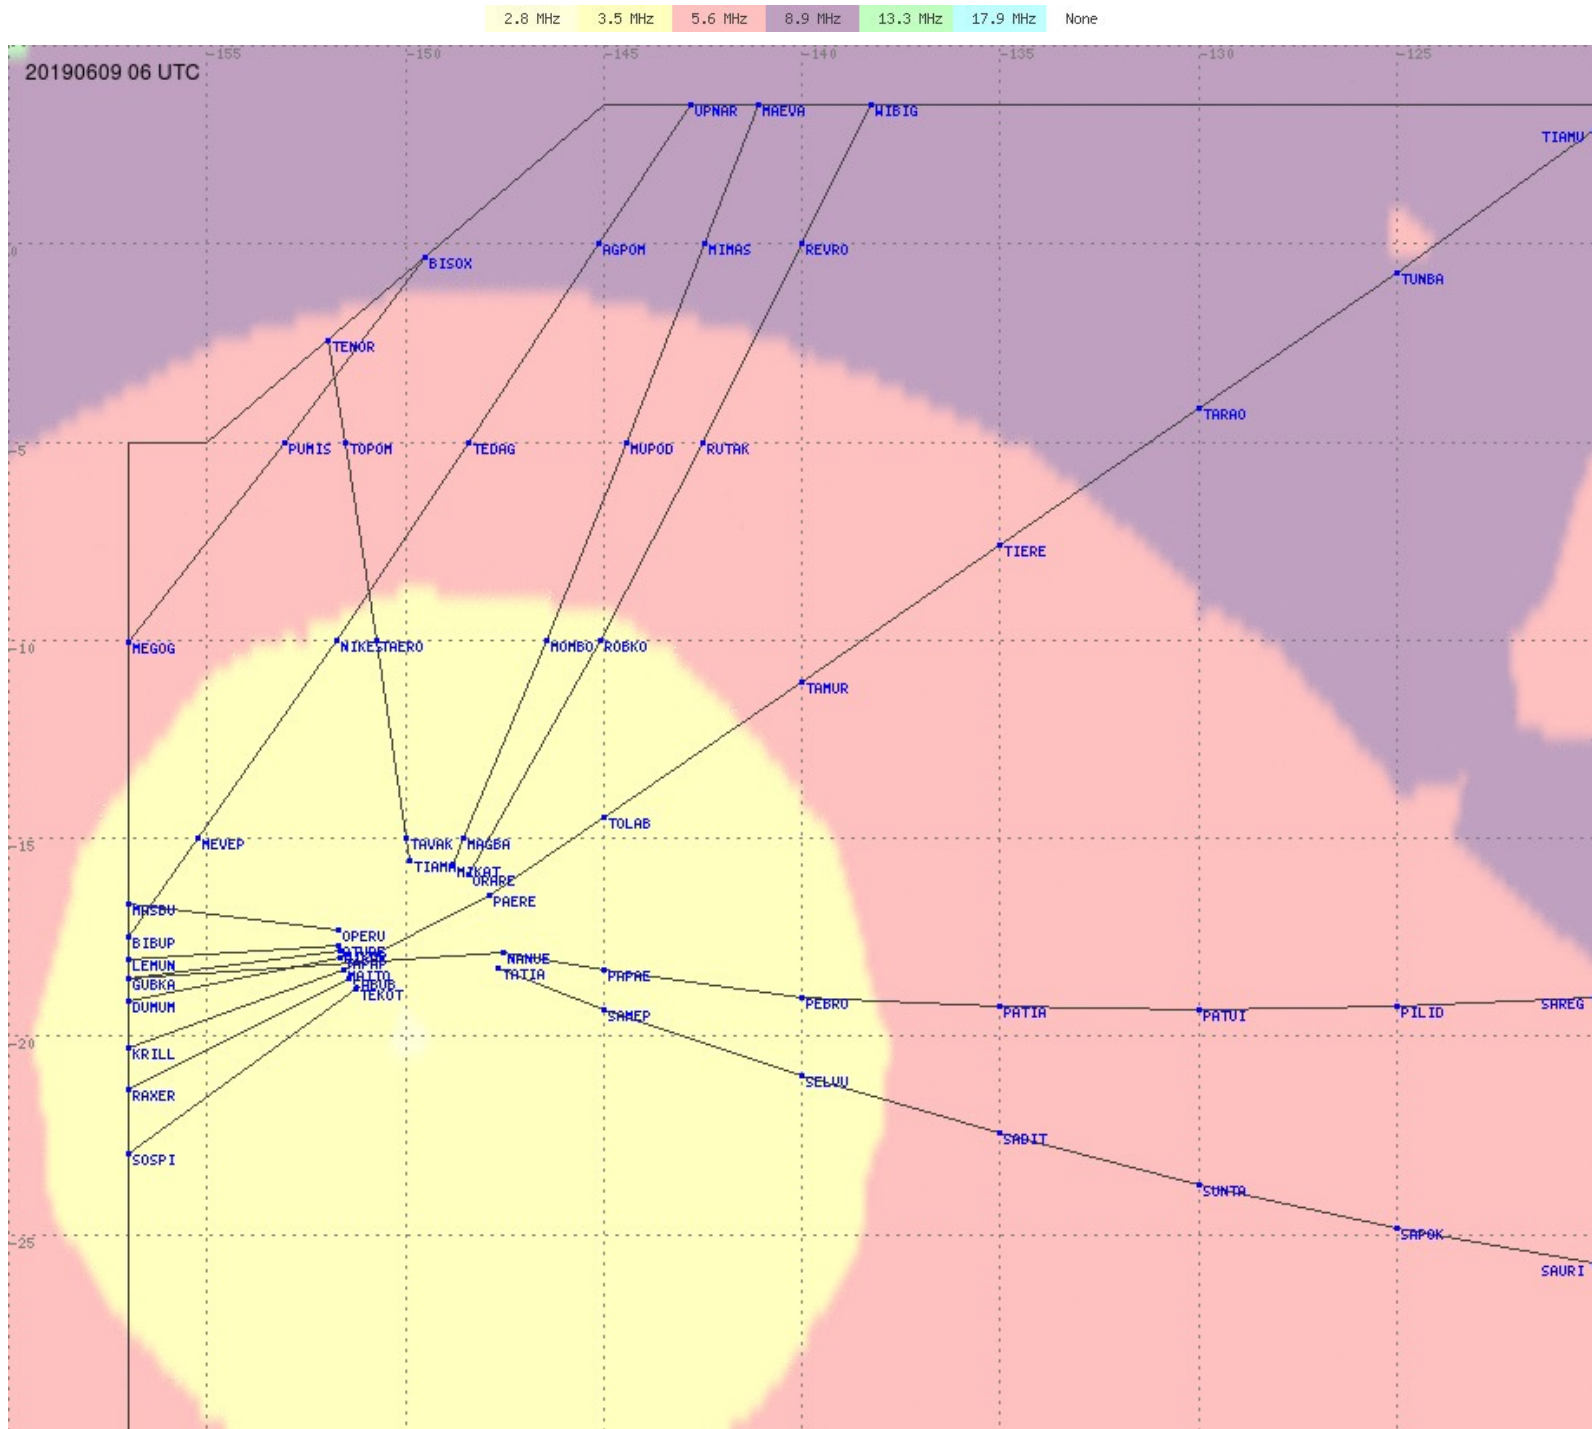

Tahiti FIR - HF Propag - 20190609

Tahiti FIR - HF Propag - 20190609

2.8 MHz 3.5 MHz 5.6 MHz 8.9 MHz 13.3 MHz 17.9 MHz None

Tahiti FIR - HF Propag - 20190609

2.8 MHz 3.5 MHz 5.6 MHz 8.9 MHz 13.3 MHz 17.9 MHz None

Tahiti FIR - HF Propag - 20190609

2.8 MHz
3.5 MHz
5.6 MHz
8.9 MHz
13.3 MHz
17.9 MHz
None

Tahiti FIR - HF Propag - 20190609

Tahiti FIR - HF Propag - 20190609

Tahiti FIR - HF Propag - 20190609

Tahiti FIR - HF Propag - 20190609

Tahiti FIR - HF Propag - 20190609

2.8 MHz
3.5 MHz
5.6 MHz
8.9 MHz
13.3 MHz
17.9 MHz
None

Tahiti FIR - HF Propag - 20190609

Tahiti FIR - HF Propag - 20190609

2.8 MHz 3.5 MHz 5.6 MHz 8.9 MHz 13.3 MHz 17.9 MHz None