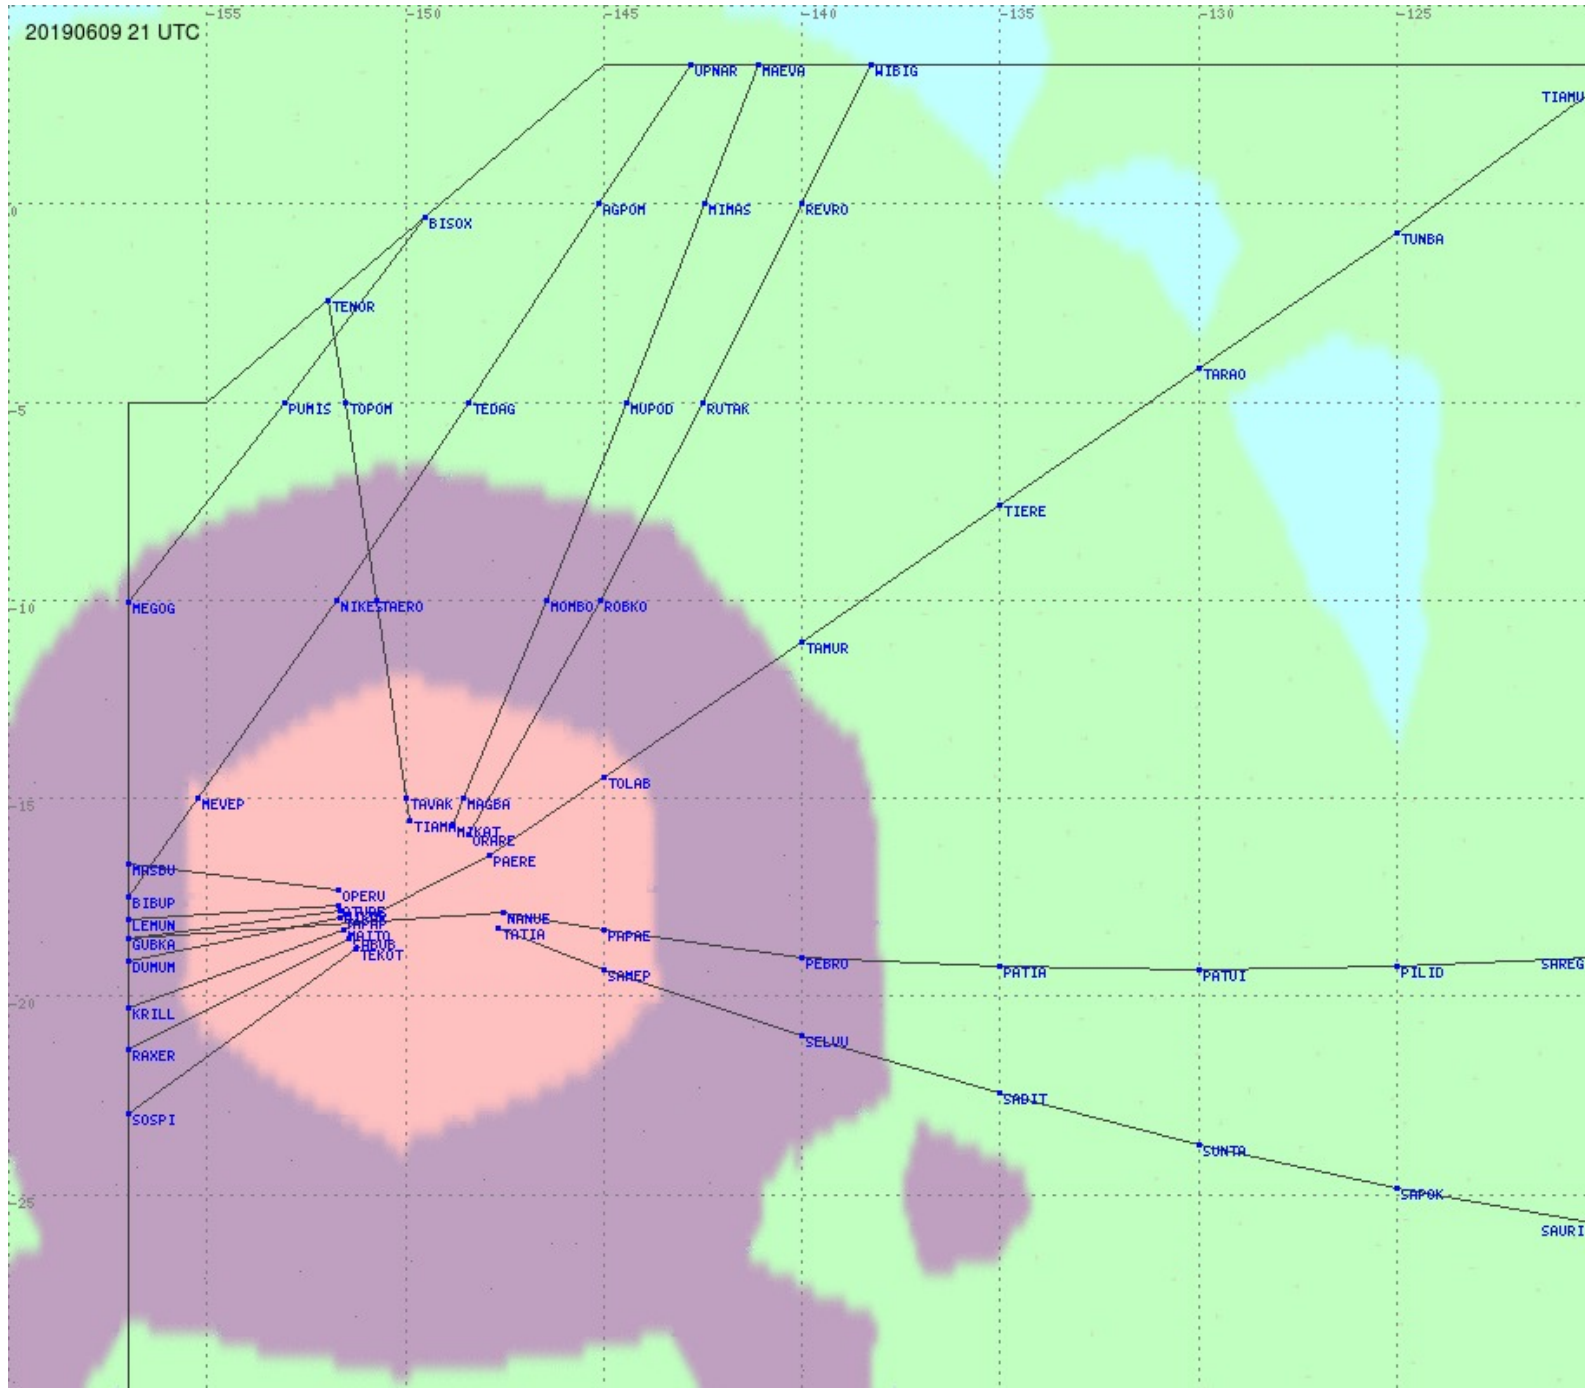

Tahiti FIR - HF Propag - 20190609

Tahiti FIR - HF Propag - 20190609

2.8 MHz 3.5 MHz 5.6 MHz 8.9 MHz 13.3 MHz 17.9 MHz None

Tahiti FIR - HF Propag - 20190609

2.8 MHz 3.5 MHz 5.6 MHz 8.9 MHz 13.3 MHz 17.9 MHz None

2.8 MHz 3.5 MHz 5.6 MHz 8.9 MHz 13.3 MHz 17.9 MHz None

Tahiti FIR - HF Propag - 20190609

Tahiti FIR - HF Propag - 20190609

Tahiti FIR - HF Propag - 20190609

2.8 MHz
3.5 MHz
5.6 MHz
8.9 MHz
13.3 MHz
17.9 MHz
None

Tahiti FIR - HF Propag - 20190609

Tahiti FIR - HF Propag - 20190609

Tahiti FIR - HF Propag - 20190609

2.8 MHz 3.5 MHz 5.6 MHz 8.9 MHz 13.3 MHz 17.9 MHz None

Tahiti FIR - HF Propag - 20190609

Tahiti FIR - HF Propag - 20190609

2.8 MHz 3.5 MHz 5.6 MHz 8.9 MHz 13.3 MHz 17.9 MHz None