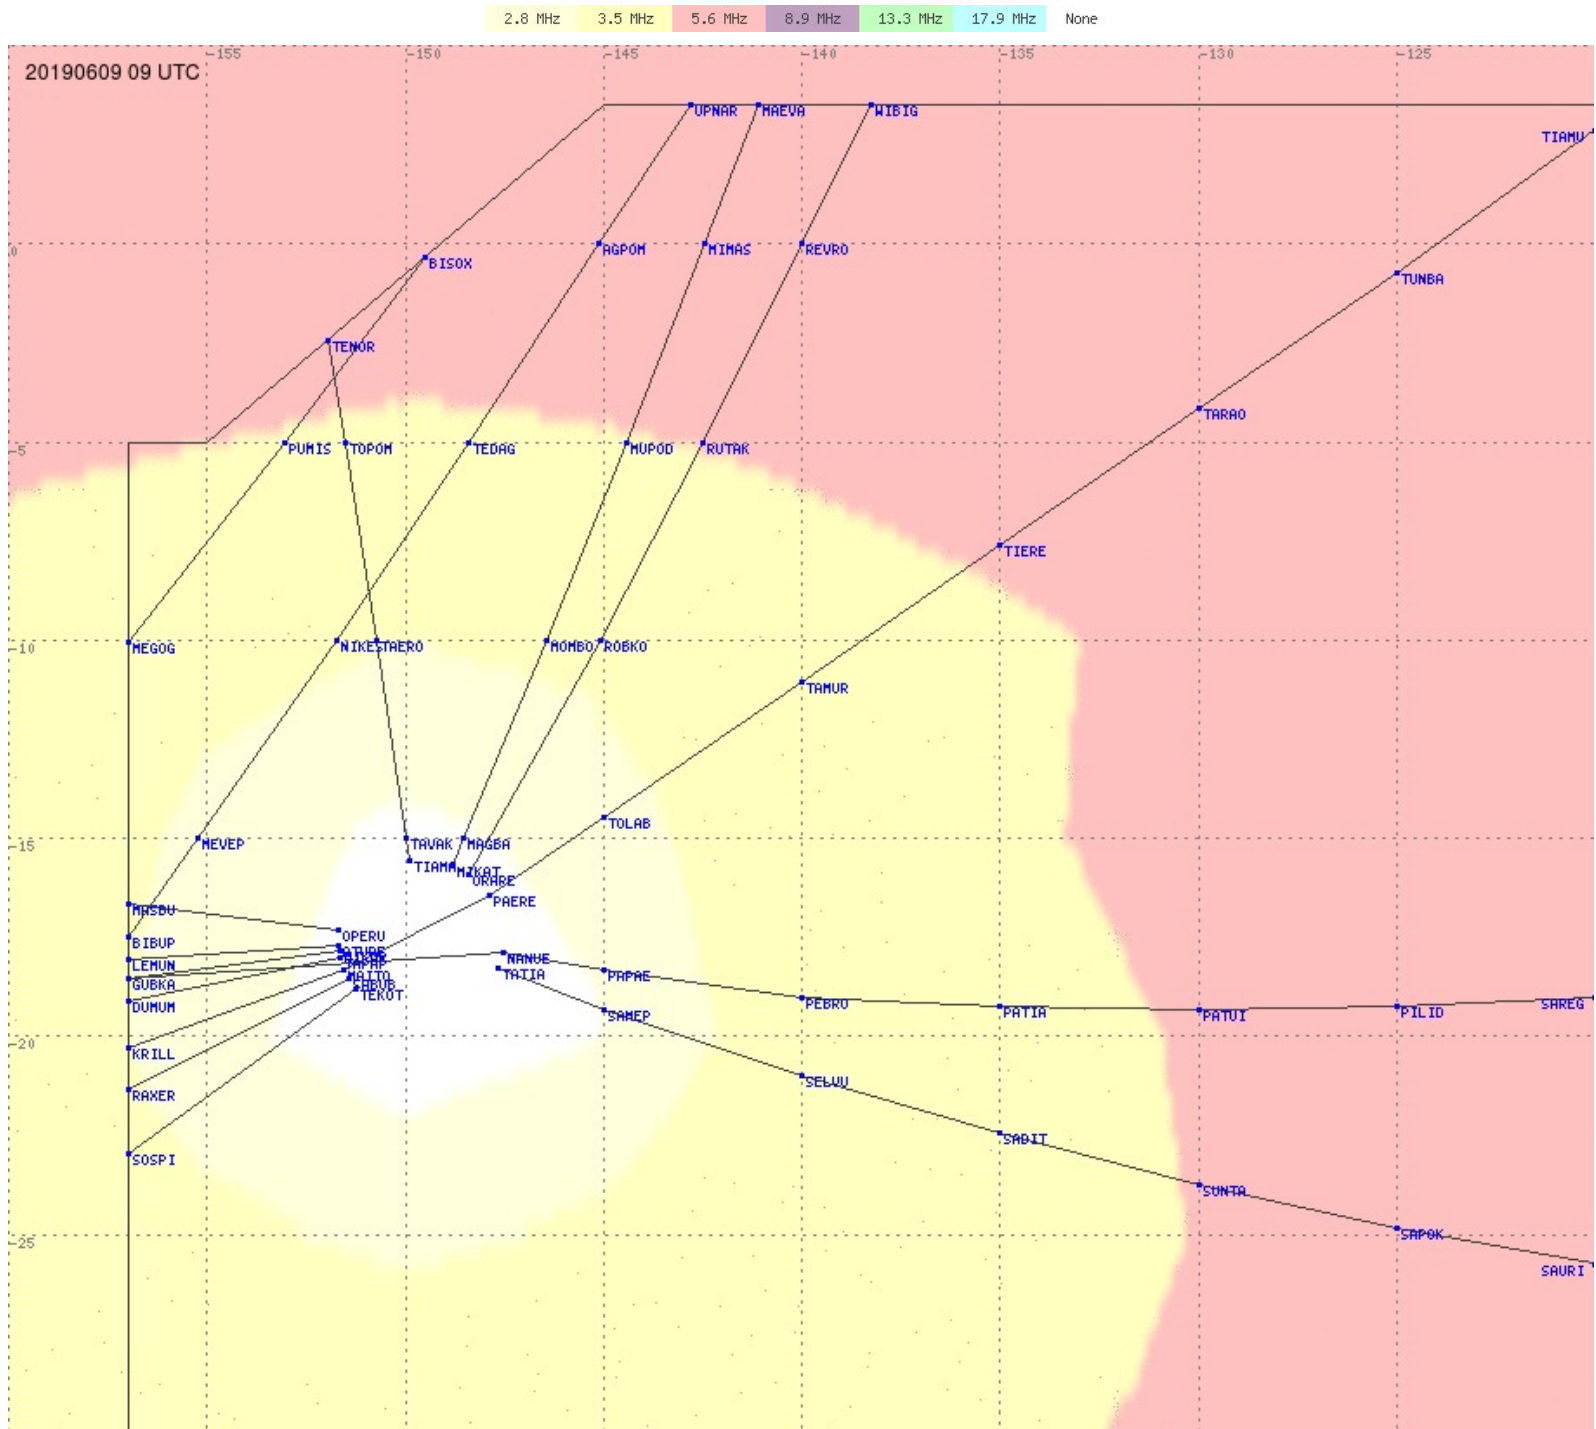

Tahiti FIR - HF Propag - 20190609

Tahiti FIR - HF Propag - 20190609

2.8 MHz 3.5 MHz 5.6 MHz 8.9 MHz 13.3 MHz 17.9 MHz None

Tahiti FIR - HF Propag - 20190609

2.8 MHz 3.5 MHz 5.6 MHz 8.9 MHz 13.3 MHz 17.9 MHz None

Tahiti FIR - HF Propag - 20190609

2.8 MHz
3.5 MHz
5.6 MHz
8.9 MHz
13.3 MHz
17.9 MHz
None

Tahiti FIR - HF Propag - 20190609

Tahiti FIR - HF Propag - 20190609

Tahiti FIR - HF Propag - 20190609

Tahiti FIR - HF Propag - 20190609

Tahiti FIR - HF Propag - 20190609

2.8 MHz
3.5 MHz
5.6 MHz
8.9 MHz
13.3 MHz
17.9 MHz
None

Tahiti FIR - HF Propag - 20190609

Tahiti FIR - HF Propag - 20190609

2.8 MHz 3.5 MHz 5.6 MHz 8.9 MHz 13.3 MHz 17.9 MHz None