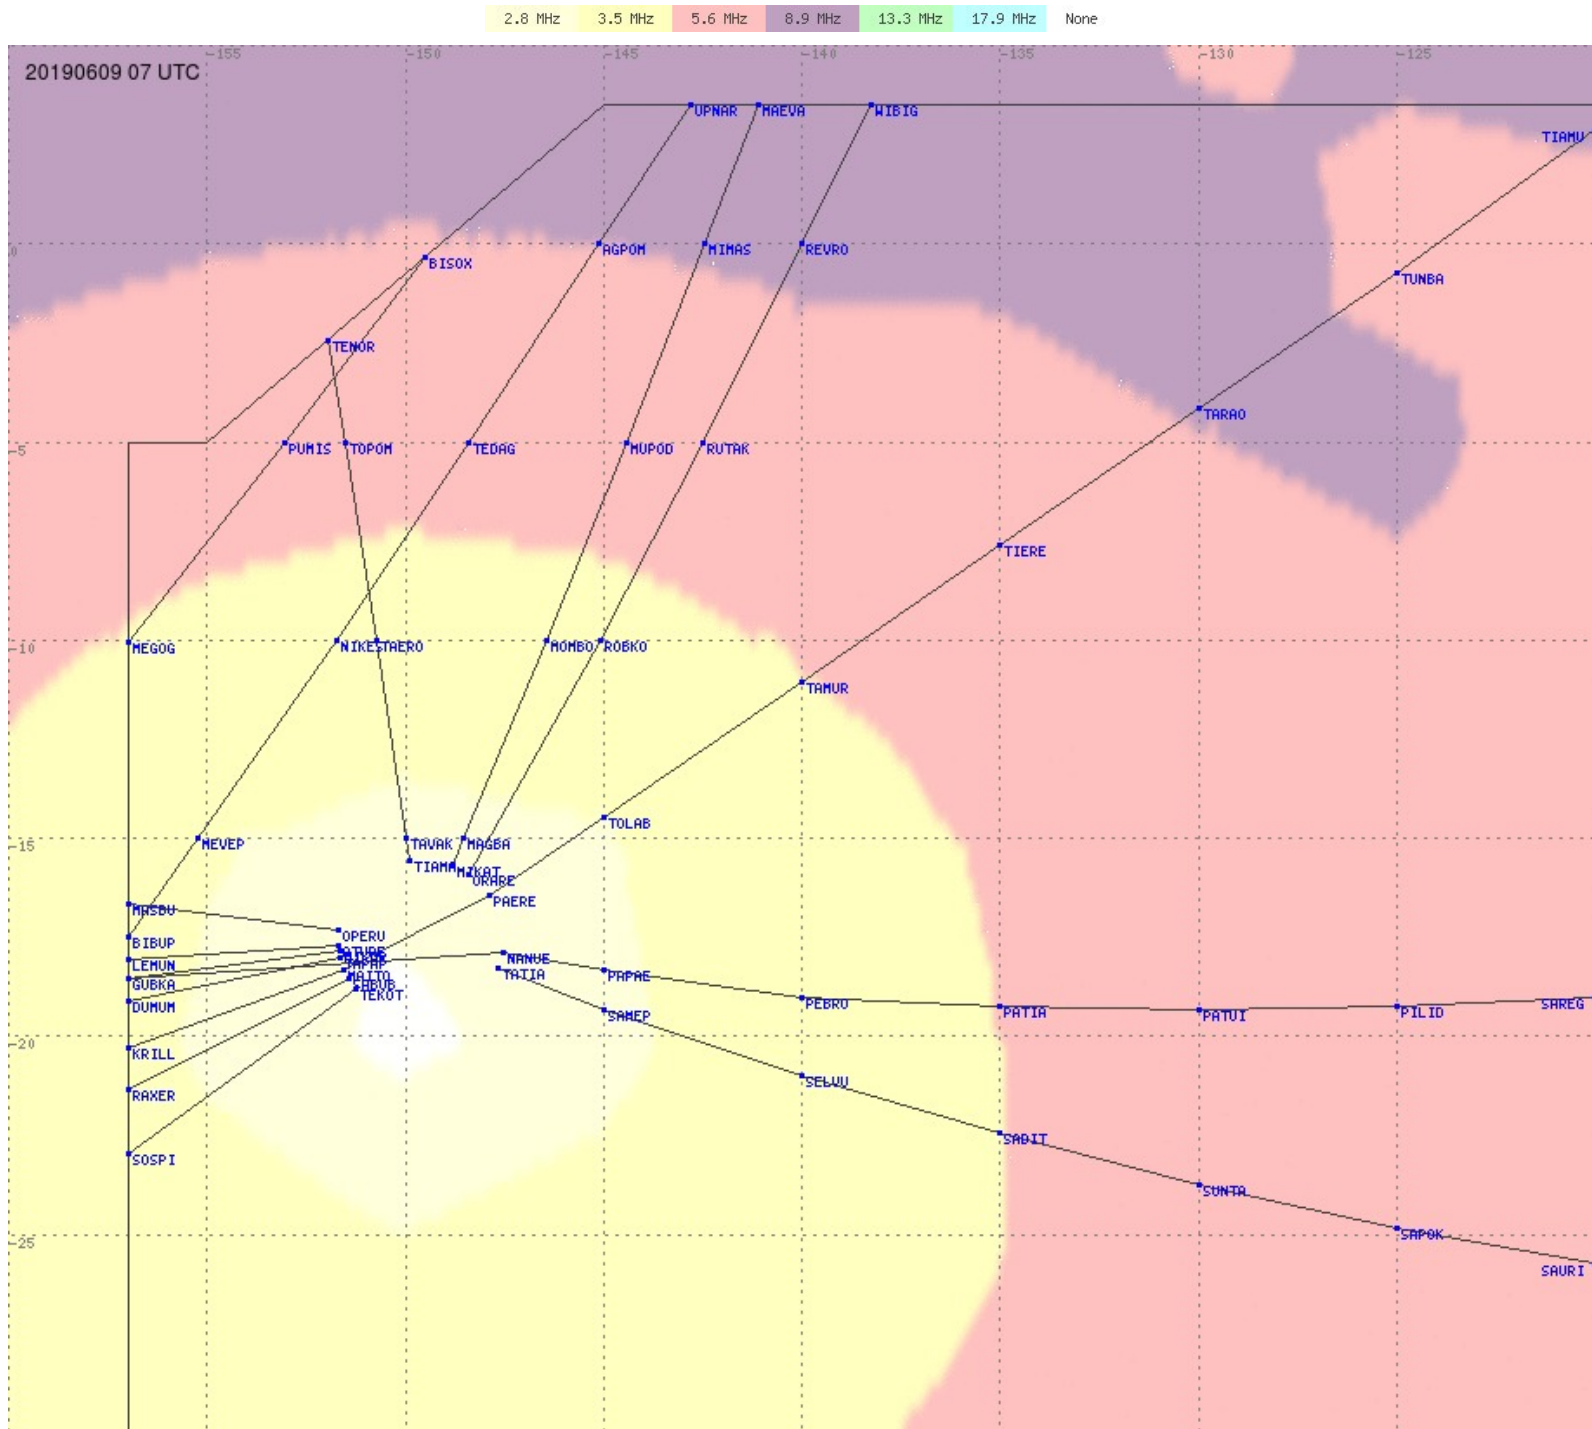

Tahiti FIR - HF Propag - 20190609

Tahiti FIR - HF Propag - 20190609

2.8 MHz 3.5 MHz 5.6 MHz 8.9 MHz 13.3 MHz 17.9 MHz None

Tahiti FIR - HF Propag - 20190609

2.8 MHz 3.5 MHz 5.6 MHz 8.9 MHz 13.3 MHz 17.9 MHz None

Tahiti FIR - HF Propag - 20190609

2.8 MHz
3.5 MHz
5.6 MHz
8.9 MHz
13.3 MHz
17.9 MHz
None

Tahiti FIR - HF Propag - 20190609

Tahiti FIR - HF Propag - 20190609

Tahiti FIR - HF Propag - 20190609

Tahiti FIR - HF Propag - 20190609

Tahiti FIR - HF Propag - 20190609

2.8 MHz
3.5 MHz
5.6 MHz
8.9 MHz
13.3 MHz
17.9 MHz
None

Tahiti FIR - HF Propag - 20190609

Tahiti FIR - HF Propag - 20190609

2.8 MHz 3.5 MHz 5.6 MHz 8.9 MHz 13.3 MHz 17.9 MHz None