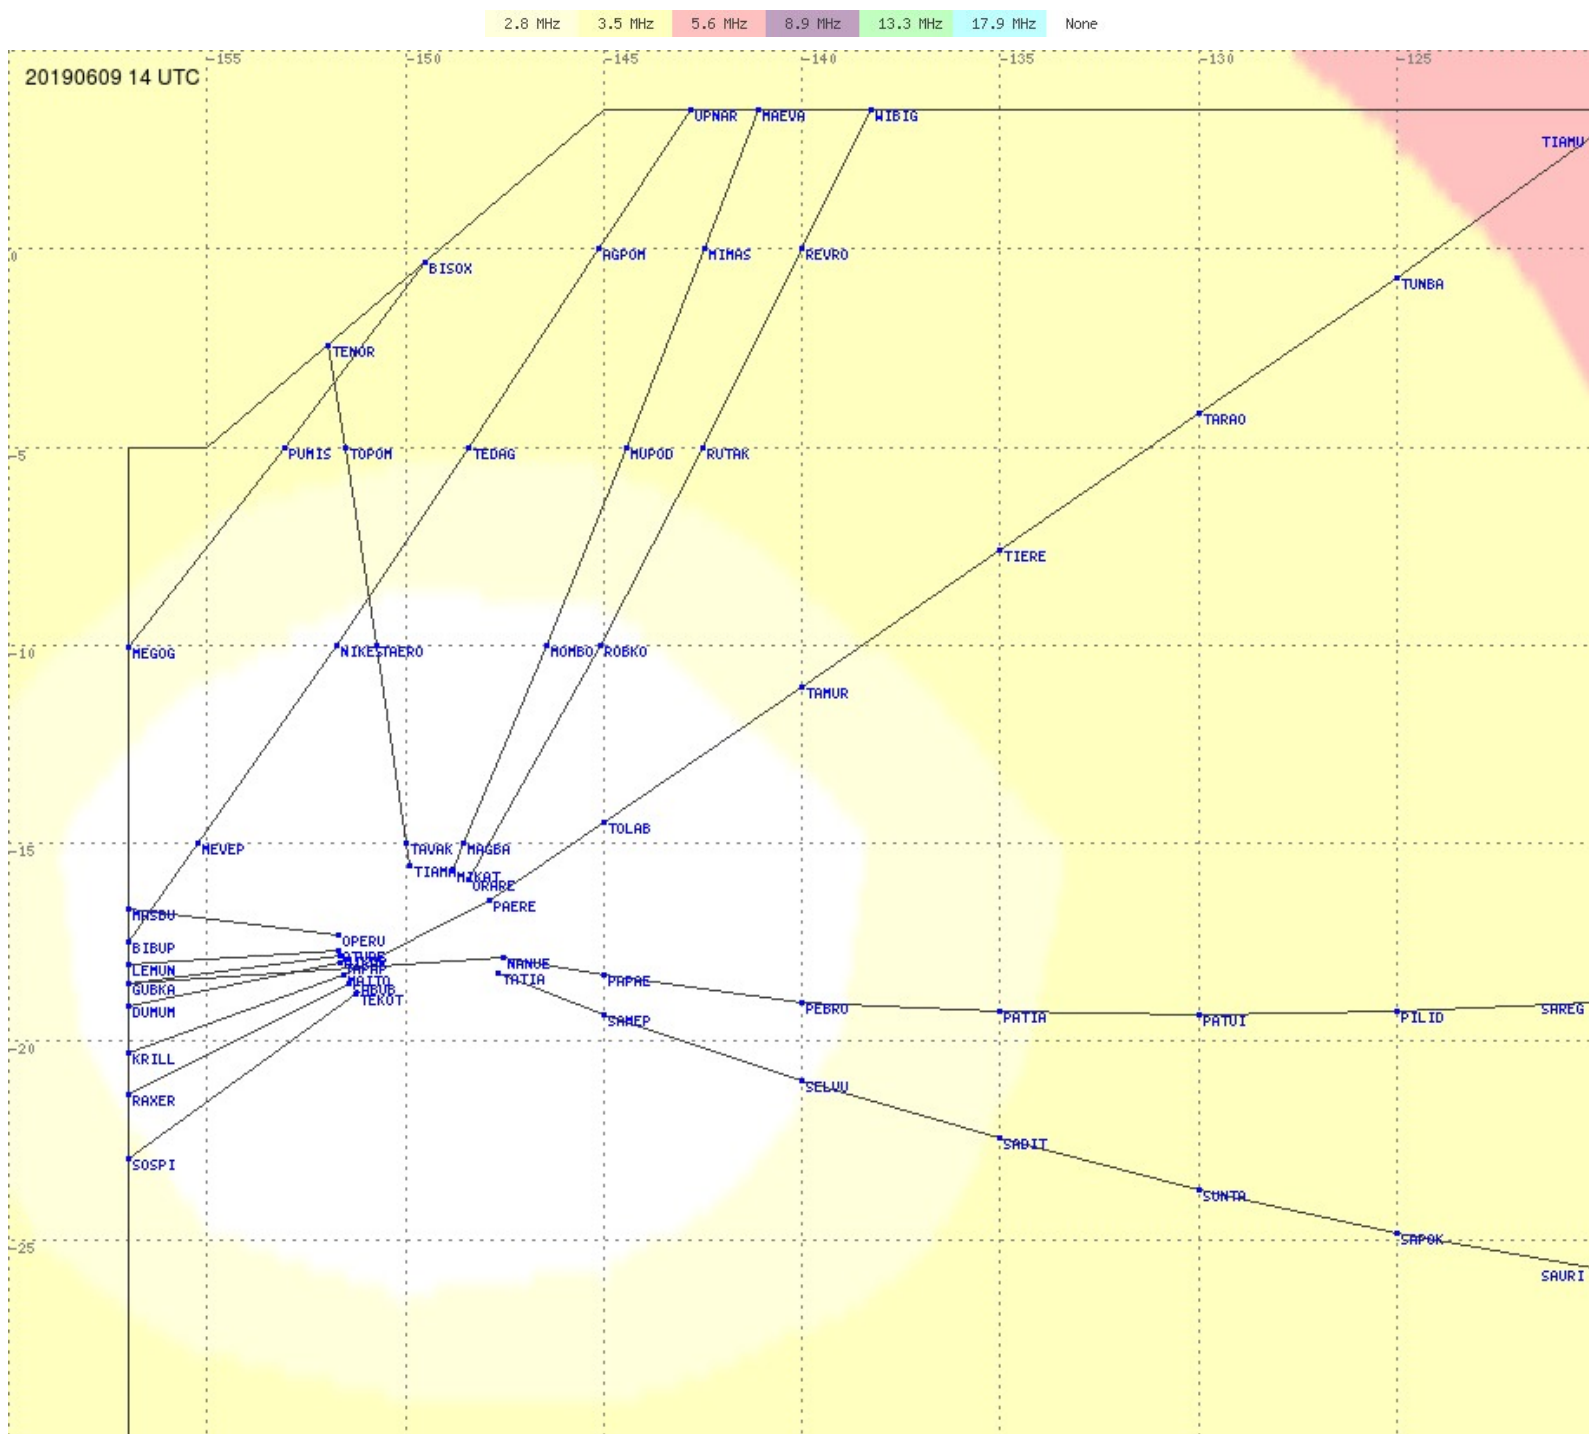

Tahiti FIR - HF Propag - 20190609

2.8 MHz
3.5 MHz
5.6 MHz
8.9 MHz
13.3 MHz
17.9 MHz
None

Tahiti FIR - HF Propag - 20190609

Tahiti FIR - HF Propag - 20190609

2.8 MHz 3.5 MHz 5.6 MHz 8.9 MHz 13.3 MHz 17.9 MHz None

Tahiti FIR - HF Propag - 20190609

2.8 MHz
3.5 MHz
5.6 MHz
8.9 MHz
13.3 MHz
17.9 MHz
None

Tahiti FIR - HF Propag - 20190609

Tahiti FIR - HF Propag - 20190609

Tahiti FIR - HF Propag - 20190609

Tahiti FIR - HF Propag - 20190609

2.8 MHz 3.5 MHz 5.6 MHz 8.9 MHz 13.3 MHz 17.9 MHz None

Tahiti FIR - HF Propag - 20190609

Tahiti FIR - HF Propag - 20190609

Tahiti FIR - HF Propag - 20190609

2.8 MHz
3.5 MHz
5.6 MHz
8.9 MHz
13.3 MHz
17.9 MHz
None