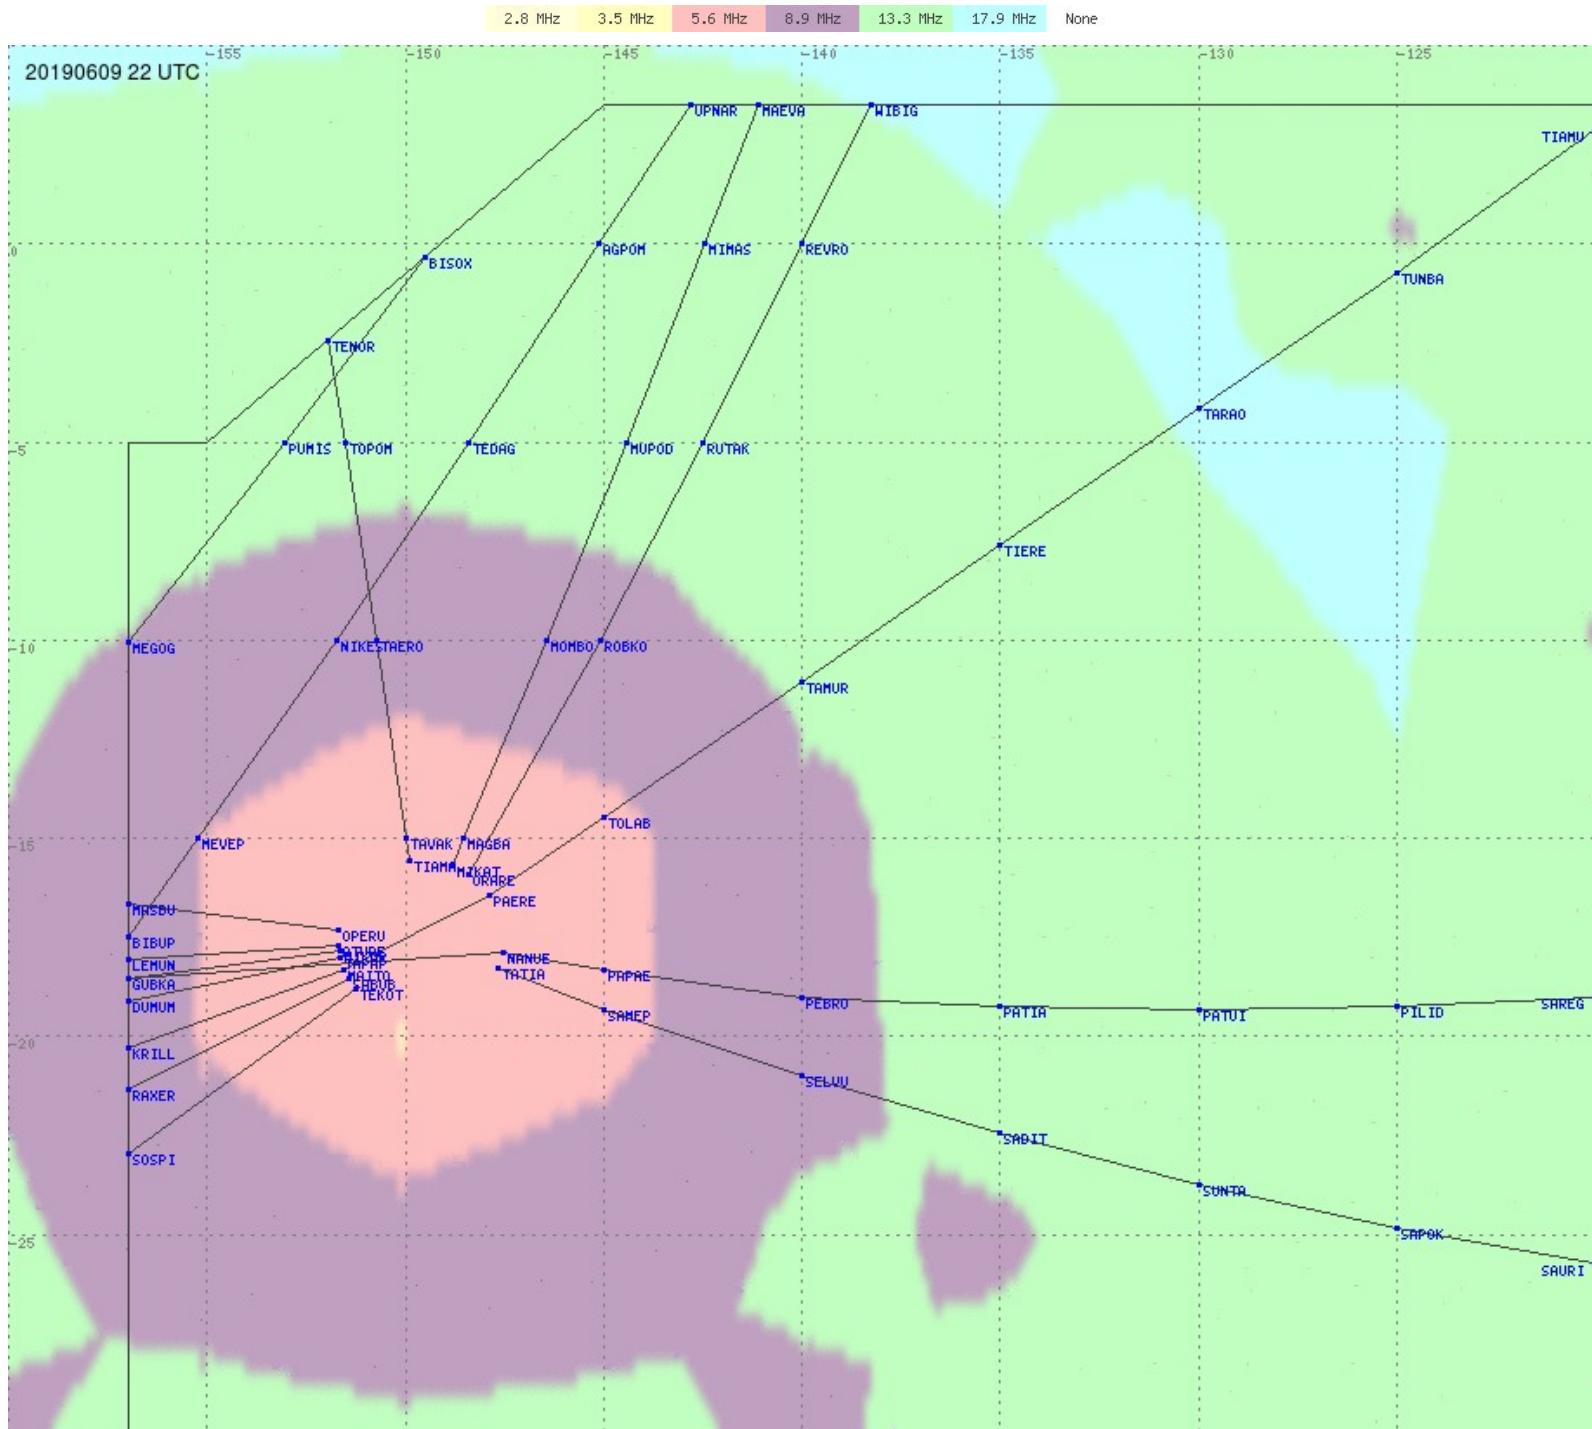

Tahiti FIR - HF Propag - 20190609

Tahiti FIR - HF Propag - 20190609

2.8 MHz 3.5 MHz 5.6 MHz 8.9 MHz 13.3 MHz 17.9 MHz None

Tahiti FIR - HF Propag - 20190609

2.8 MHz 3.5 MHz 5.6 MHz 8.9 MHz 13.3 MHz 17.9 MHz None

2.8 MHz 3.5 MHz 5.6 MHz 8.9 MHz 13.3 MHz 17.9 MHz None

Tahiti FIR - HF Propag - 20190609

Tahiti FIR - HF Propag - 20190609

Tahiti FIR - HF Propag - 20190609

2.8 MHz
3.5 MHz
5.6 MHz
8.9 MHz
13.3 MHz
17.9 MHz
None

Tahiti FIR - HF Propag - 20190609

Tahiti FIR - HF Propag - 20190609

Tahiti FIR - HF Propag - 20190609

2.8 MHz 3.5 MHz 5.6 MHz 8.9 MHz 13.3 MHz 17.9 MHz None

Tahiti FIR - HF Propag - 20190609

Tahiti FIR - HF Propag - 20190609

2.8 MHz 3.5 MHz 5.6 MHz 8.9 MHz 13.3 MHz 17.9 MHz None