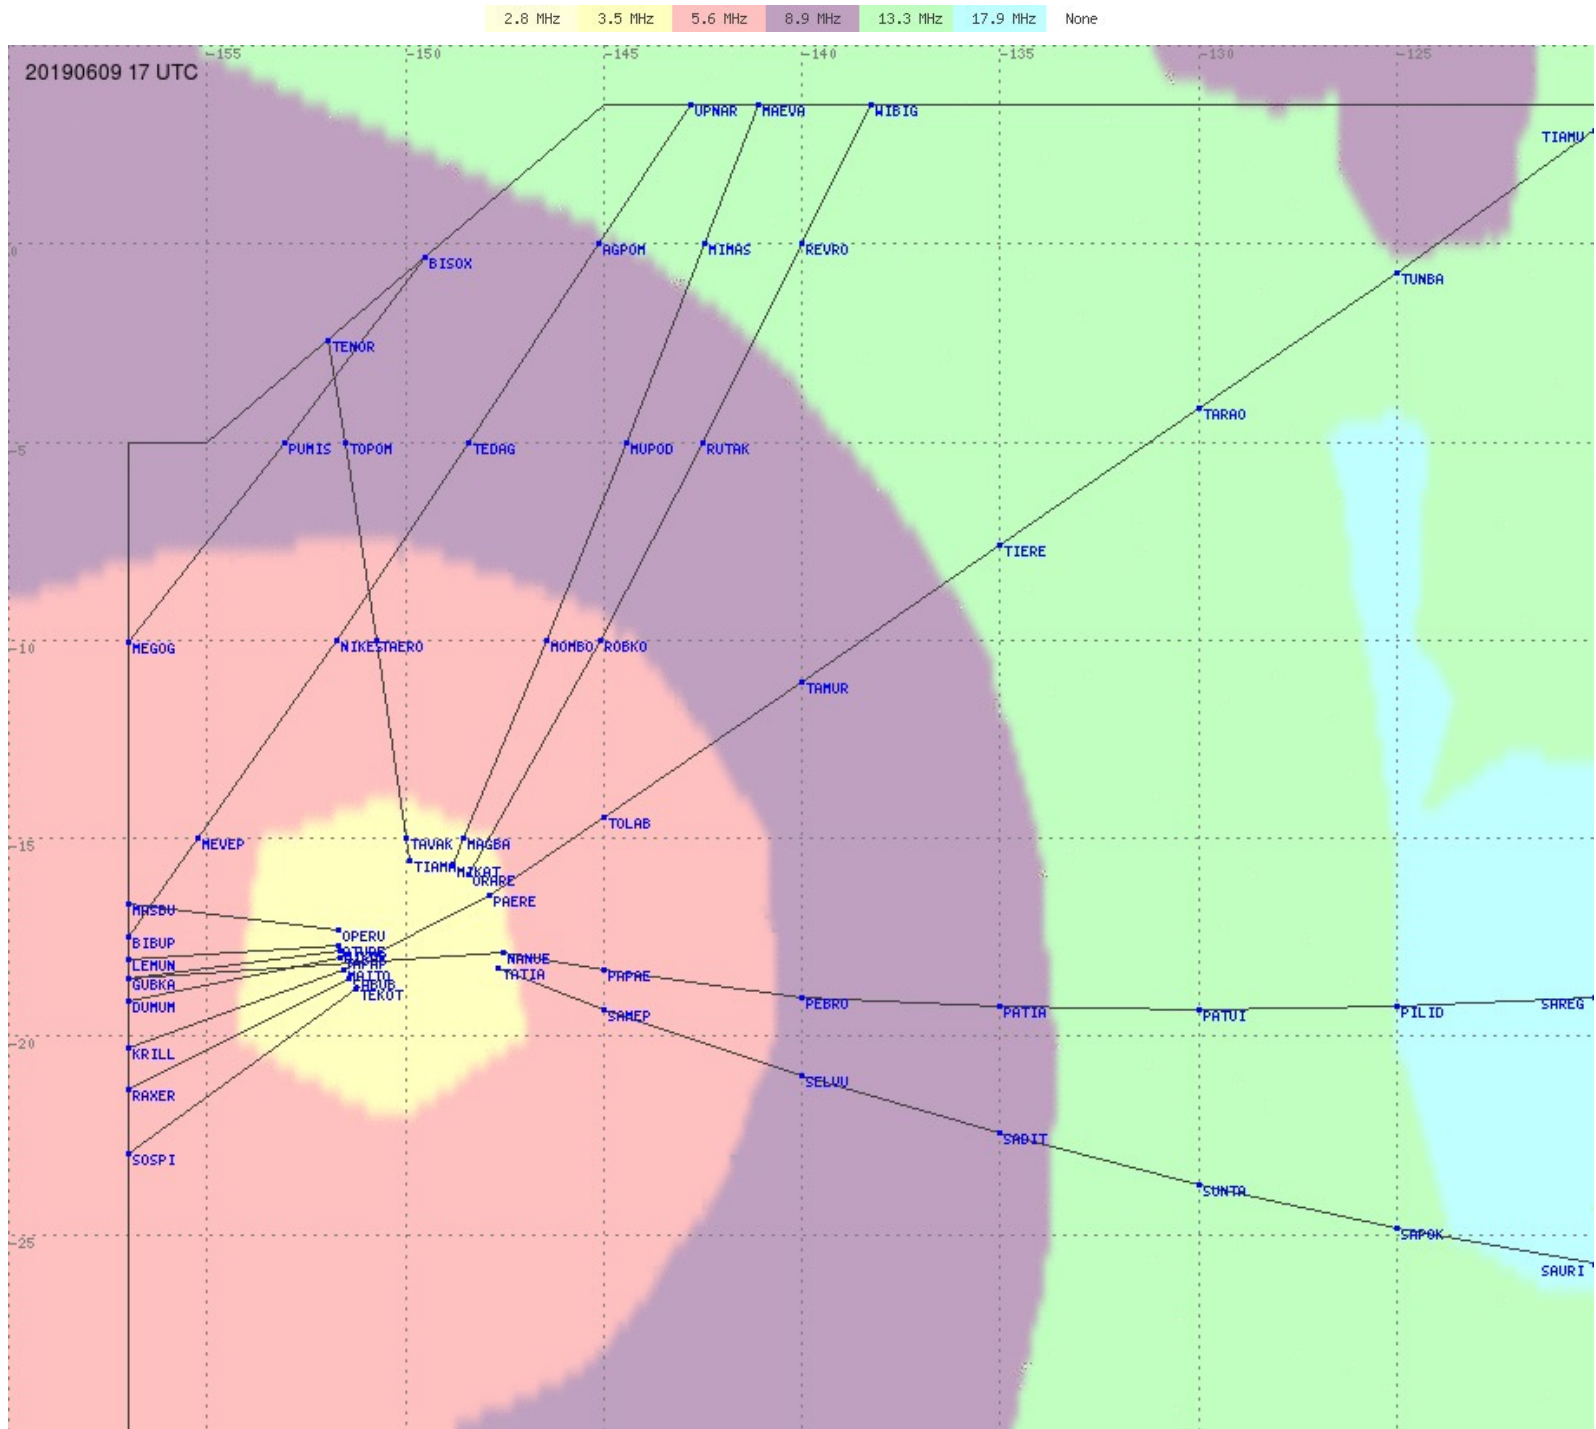

Tahiti FIR - HF Propag - 20190609

2.8 MHz
3.5 MHz
5.6 MHz
8.9 MHz
13.3 MHz
17.9 MHz
None

Tahiti FIR - HF Propag - 20190609

Tahiti FIR - HF Propag - 20190609

2.8 MHz 3.5 MHz 5.6 MHz 8.9 MHz 13.3 MHz 17.9 MHz None

Tahiti FIR - HF Propag - 20190609

2.8 MHz
3.5 MHz
5.6 MHz
8.9 MHz
13.3 MHz
17.9 MHz
None

Tahiti FIR - HF Propag - 20190609

Tahiti FIR - HF Propag - 20190609

Tahiti FIR - HF Propag - 20190609

Tahiti FIR - HF Propag - 20190609

2.8 MHz 3.5 MHz 5.6 MHz 8.9 MHz 13.3 MHz 17.9 MHz None

Tahiti FIR - HF Propag - 20190609

Tahiti FIR - HF Propag - 20190609

Tahiti FIR - HF Propag - 20190609

2.8 MHz
3.5 MHz
5.6 MHz
8.9 MHz
13.3 MHz
17.9 MHz
None