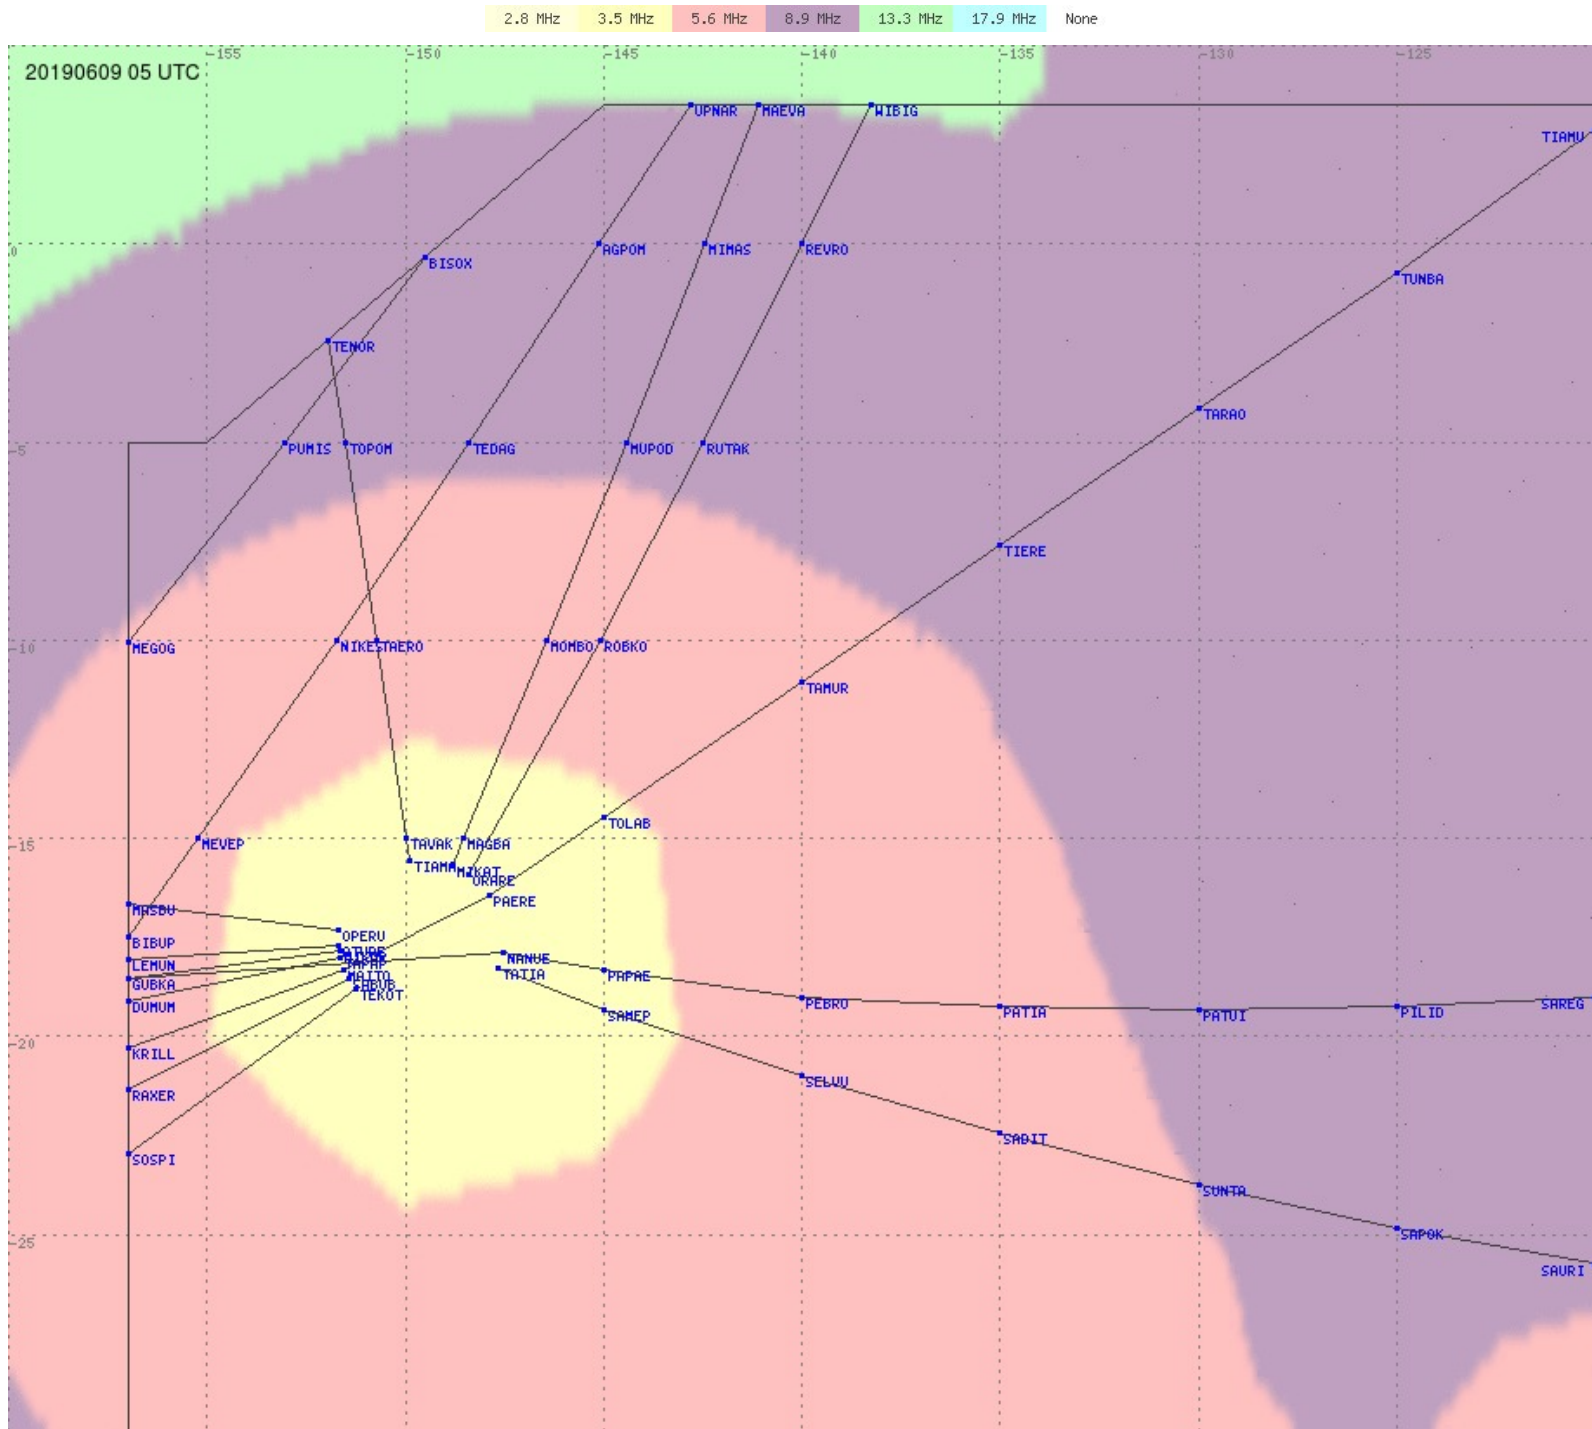

Tahiti FIR - HF Propag - 20190609

Tahiti FIR - HF Propag - 20190609

2.8 MHz 3.5 MHz 5.6 MHz 8.9 MHz 13.3 MHz 17.9 MHz None

Tahiti FIR - HF Propag - 20190609

2.8 MHz 3.5 MHz 5.6 MHz 8.9 MHz 13.3 MHz 17.9 MHz None

Tahiti FIR - HF Propag - 20190609

2.8 MHz
3.5 MHz
5.6 MHz
8.9 MHz
13.3 MHz
17.9 MHz
None

Tahiti FIR - HF Propag - 20190609

Tahiti FIR - HF Propag - 20190609

Tahiti FIR - HF Propag - 20190609

Tahiti FIR - HF Propag - 20190609

Tahiti FIR - HF Propag - 20190609

2.8 MHz
3.5 MHz
5.6 MHz
8.9 MHz
13.3 MHz
17.9 MHz
None

Tahiti FIR - HF Propag - 20190609

Tahiti FIR - HF Propag - 20190609

2.8 MHz 3.5 MHz 5.6 MHz 8.9 MHz 13.3 MHz 17.9 MHz None