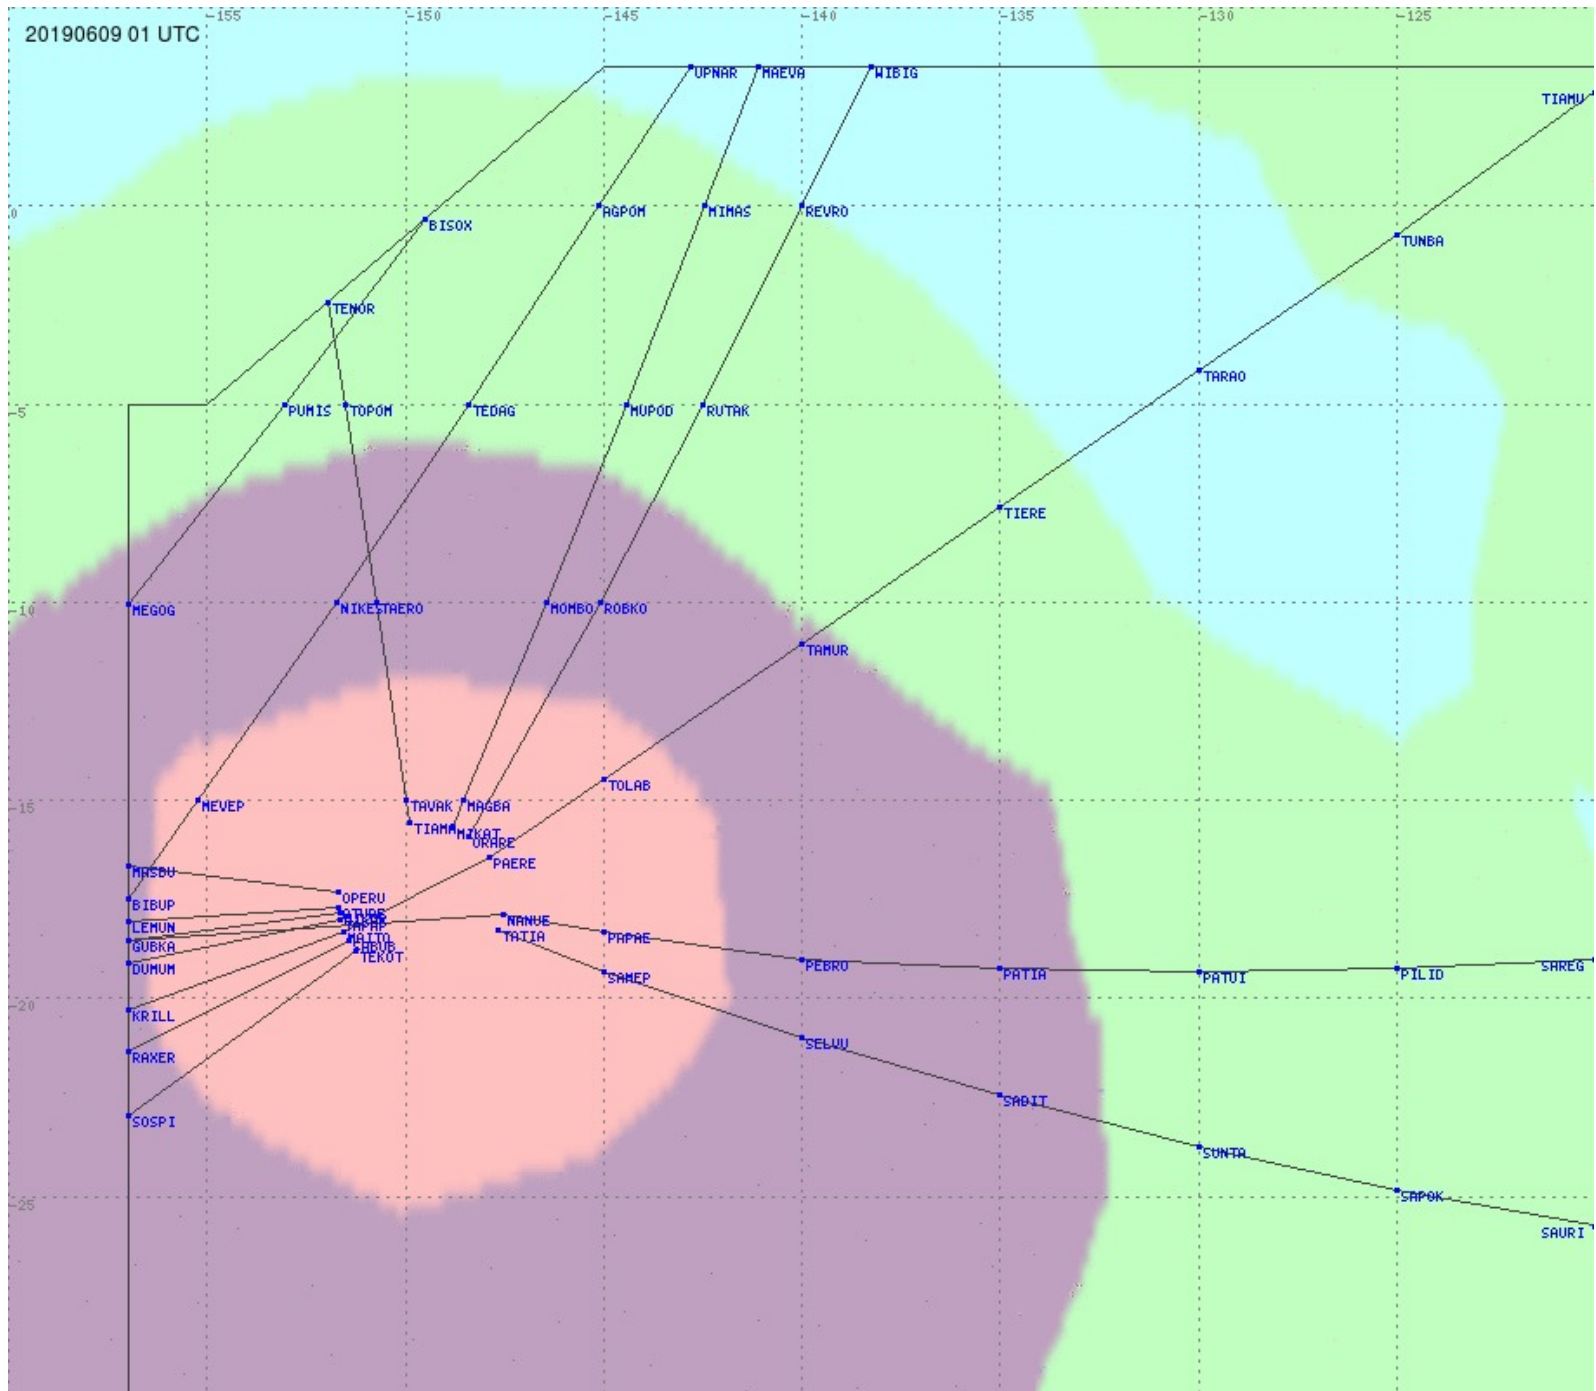

Tahiti FIR - HF Propag - 20190609

Tahiti FIR - HF Propag - 20190609

2.8 MHz 3.5 MHz 5.6 MHz 8.9 MHz 13.3 MHz 17.9 MHz None

Tahiti FIR - HF Propag - 20190609

2.8 MHz 3.5 MHz 5.6 MHz 8.9 MHz 13.3 MHz 17.9 MHz None

Tahiti FIR - HF Propag - 20190609

2.8 MHz
3.5 MHz
5.6 MHz
8.9 MHz
13.3 MHz
17.9 MHz
None

Tahiti FIR - HF Propag - 20190609

Tahiti FIR - HF Propag - 20190609

Tahiti FIR - HF Propag - 20190609

Tahiti FIR - HF Propag - 20190609

Tahiti FIR - HF Propag - 20190609

2.8 MHz
3.5 MHz
5.6 MHz
8.9 MHz
13.3 MHz
17.9 MHz
None

Tahiti FIR - HF Propag - 20190609

Tahiti FIR - HF Propag - 20190609

2.8 MHz 3.5 MHz 5.6 MHz 8.9 MHz 13.3 MHz 17.9 MHz None