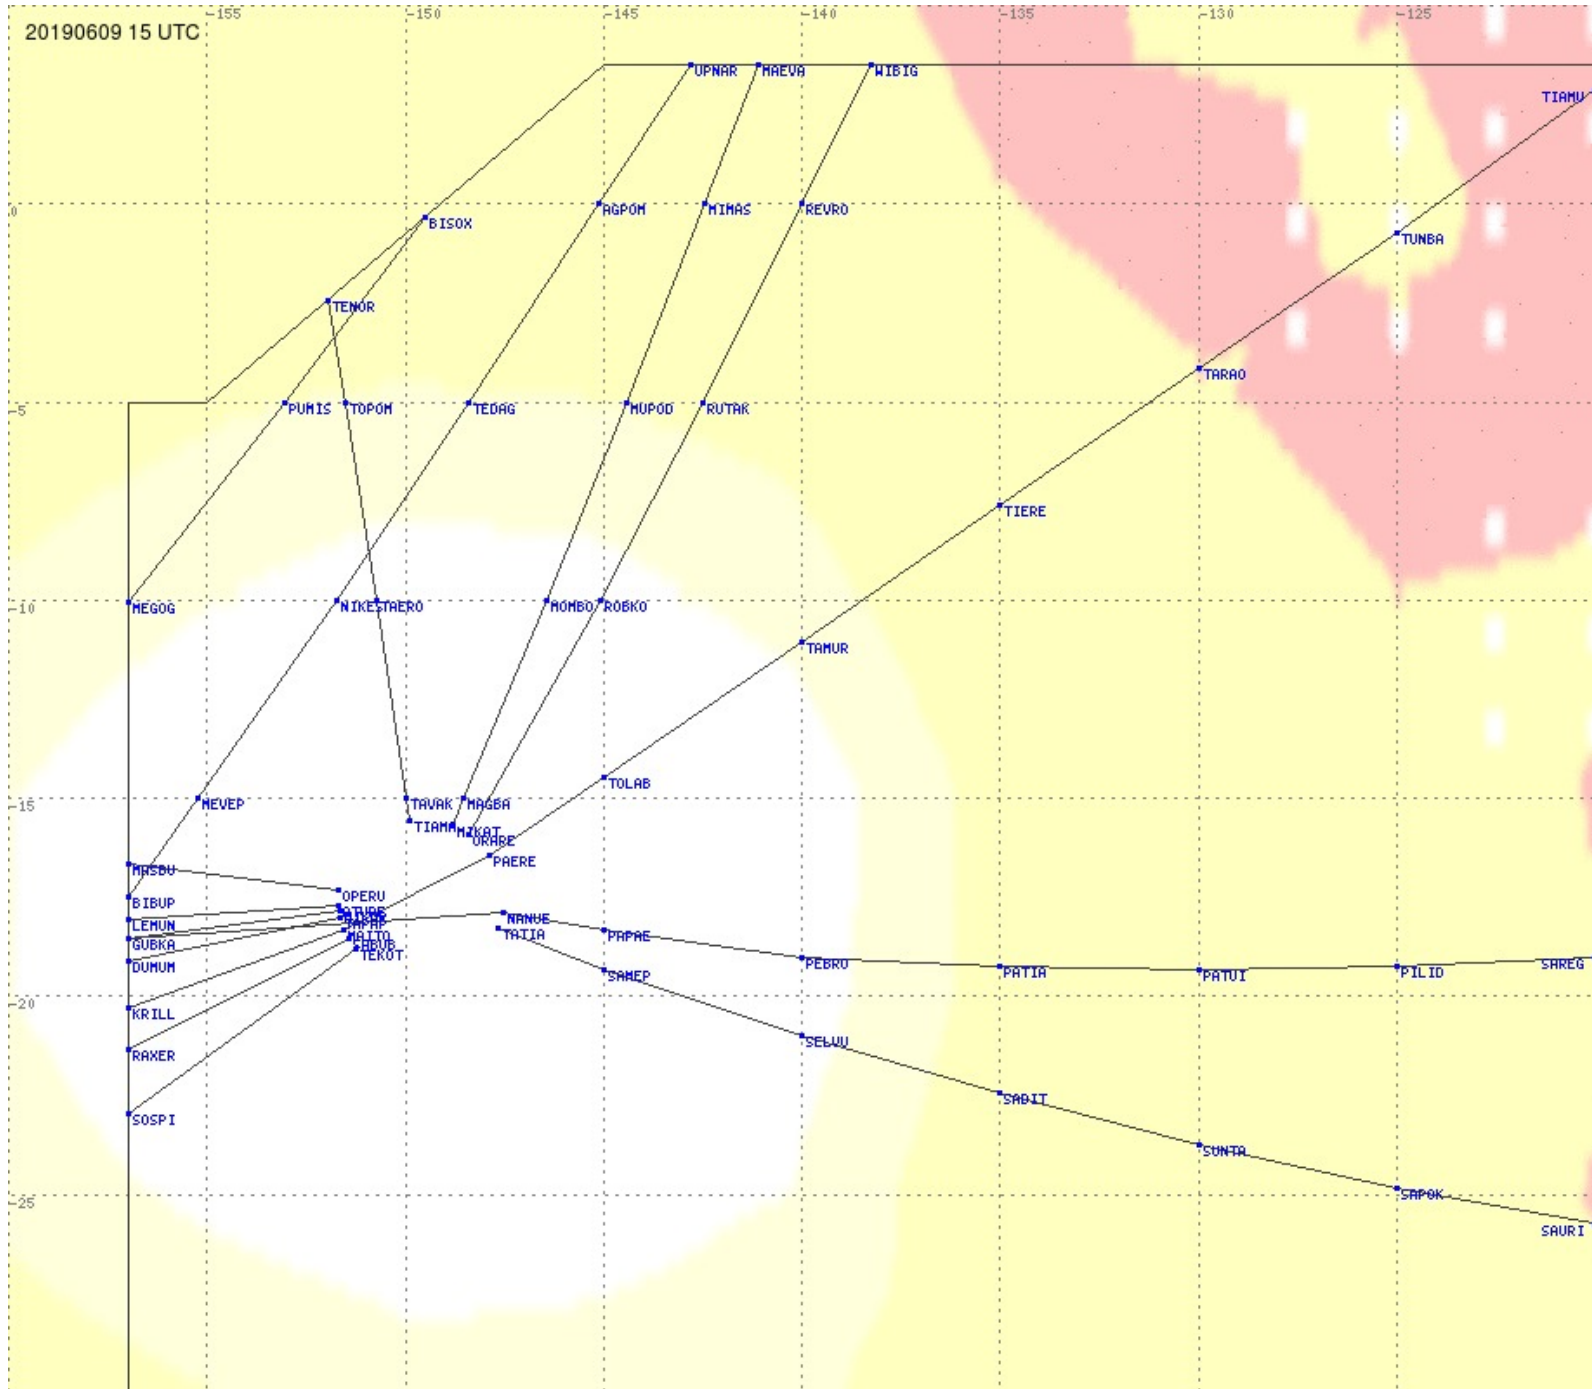

Tahiti FIR - HF Propag - 20190609

2.8 MHz
3.5 MHz
5.6 MHz
8.9 MHz
13.3 MHz
17.9 MHz
None

Tahiti FIR - HF Propag - 20190609

Tahiti FIR - HF Propag - 20190609

2.8 MHz 3.5 MHz 5.6 MHz 8.9 MHz 13.3 MHz 17.9 MHz None

Tahiti FIR - HF Propag - 20190609

2.8 MHz
3.5 MHz
5.6 MHz
8.9 MHz
13.3 MHz
17.9 MHz
None

Tahiti FIR - HF Propag - 20190609

Tahiti FIR - HF Propag - 20190609

Tahiti FIR - HF Propag - 20190609

Tahiti FIR - HF Propag - 20190609

2.8 MHz 3.5 MHz 5.6 MHz 8.9 MHz 13.3 MHz 17.9 MHz None

Tahiti FIR - HF Propag - 20190609

Tahiti FIR - HF Propag - 20190609

Tahiti FIR - HF Propag - 20190609

2.8 MHz
3.5 MHz
5.6 MHz
8.9 MHz
13.3 MHz
17.9 MHz
None