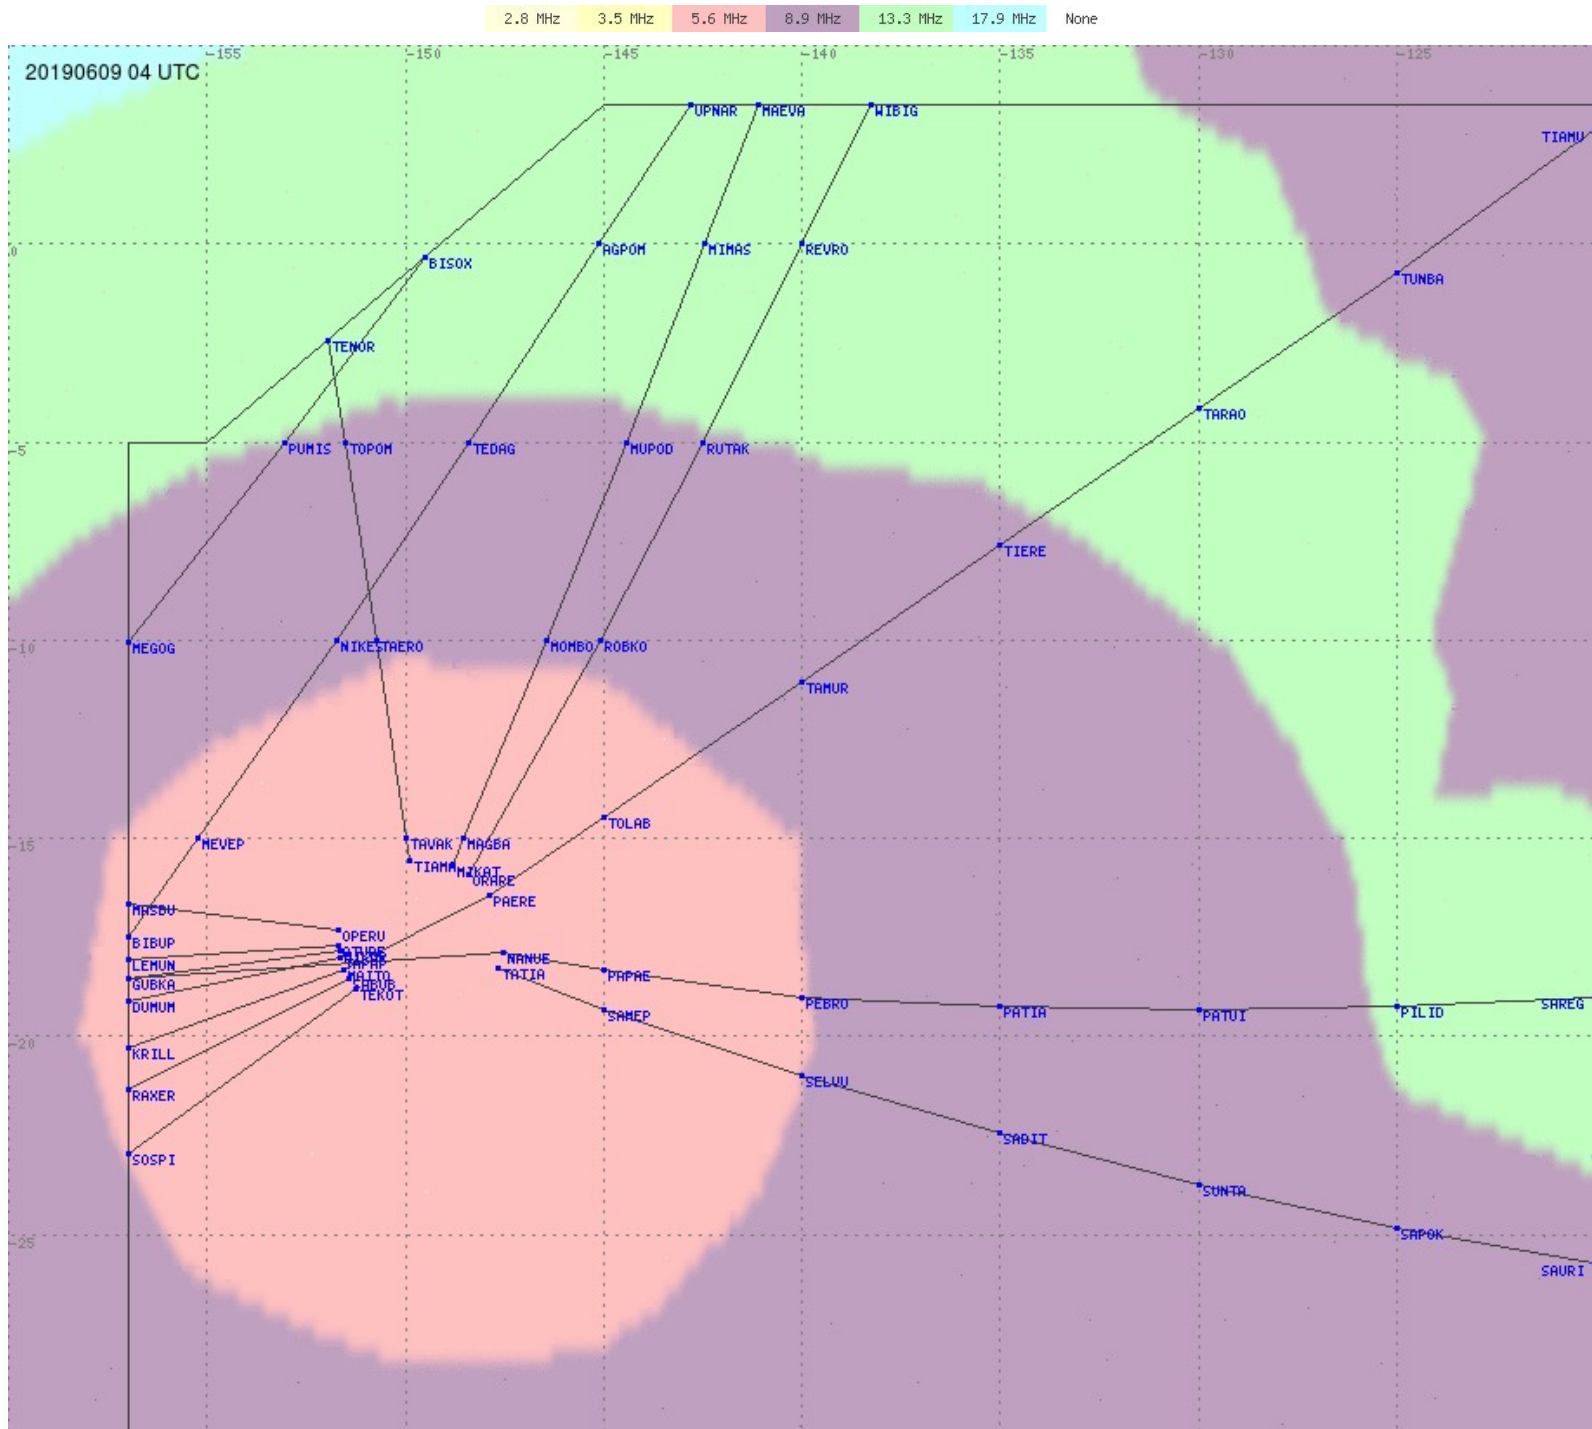

Tahiti FIR - HF Propag - 20190609

Tahiti FIR - HF Propag - 20190609

2.8 MHz 3.5 MHz 5.6 MHz 8.9 MHz 13.3 MHz 17.9 MHz None

Tahiti FIR - HF Propag - 20190609

2.8 MHz 3.5 MHz 5.6 MHz 8.9 MHz 13.3 MHz 17.9 MHz None

Tahiti FIR - HF Propag - 20190609

2.8 MHz
3.5 MHz
5.6 MHz
8.9 MHz
13.3 MHz
17.9 MHz
None

Tahiti FIR - HF Propag - 20190609

Tahiti FIR - HF Propag - 20190609

Tahiti FIR - HF Propag - 20190609

Tahiti FIR - HF Propag - 20190609

Tahiti FIR - HF Propag - 20190609

2.8 MHz
3.5 MHz
5.6 MHz
8.9 MHz
13.3 MHz
17.9 MHz
None

Tahiti FIR - HF Propag - 20190609

Tahiti FIR - HF Propag - 20190609

2.8 MHz 3.5 MHz 5.6 MHz 8.9 MHz 13.3 MHz 17.9 MHz None