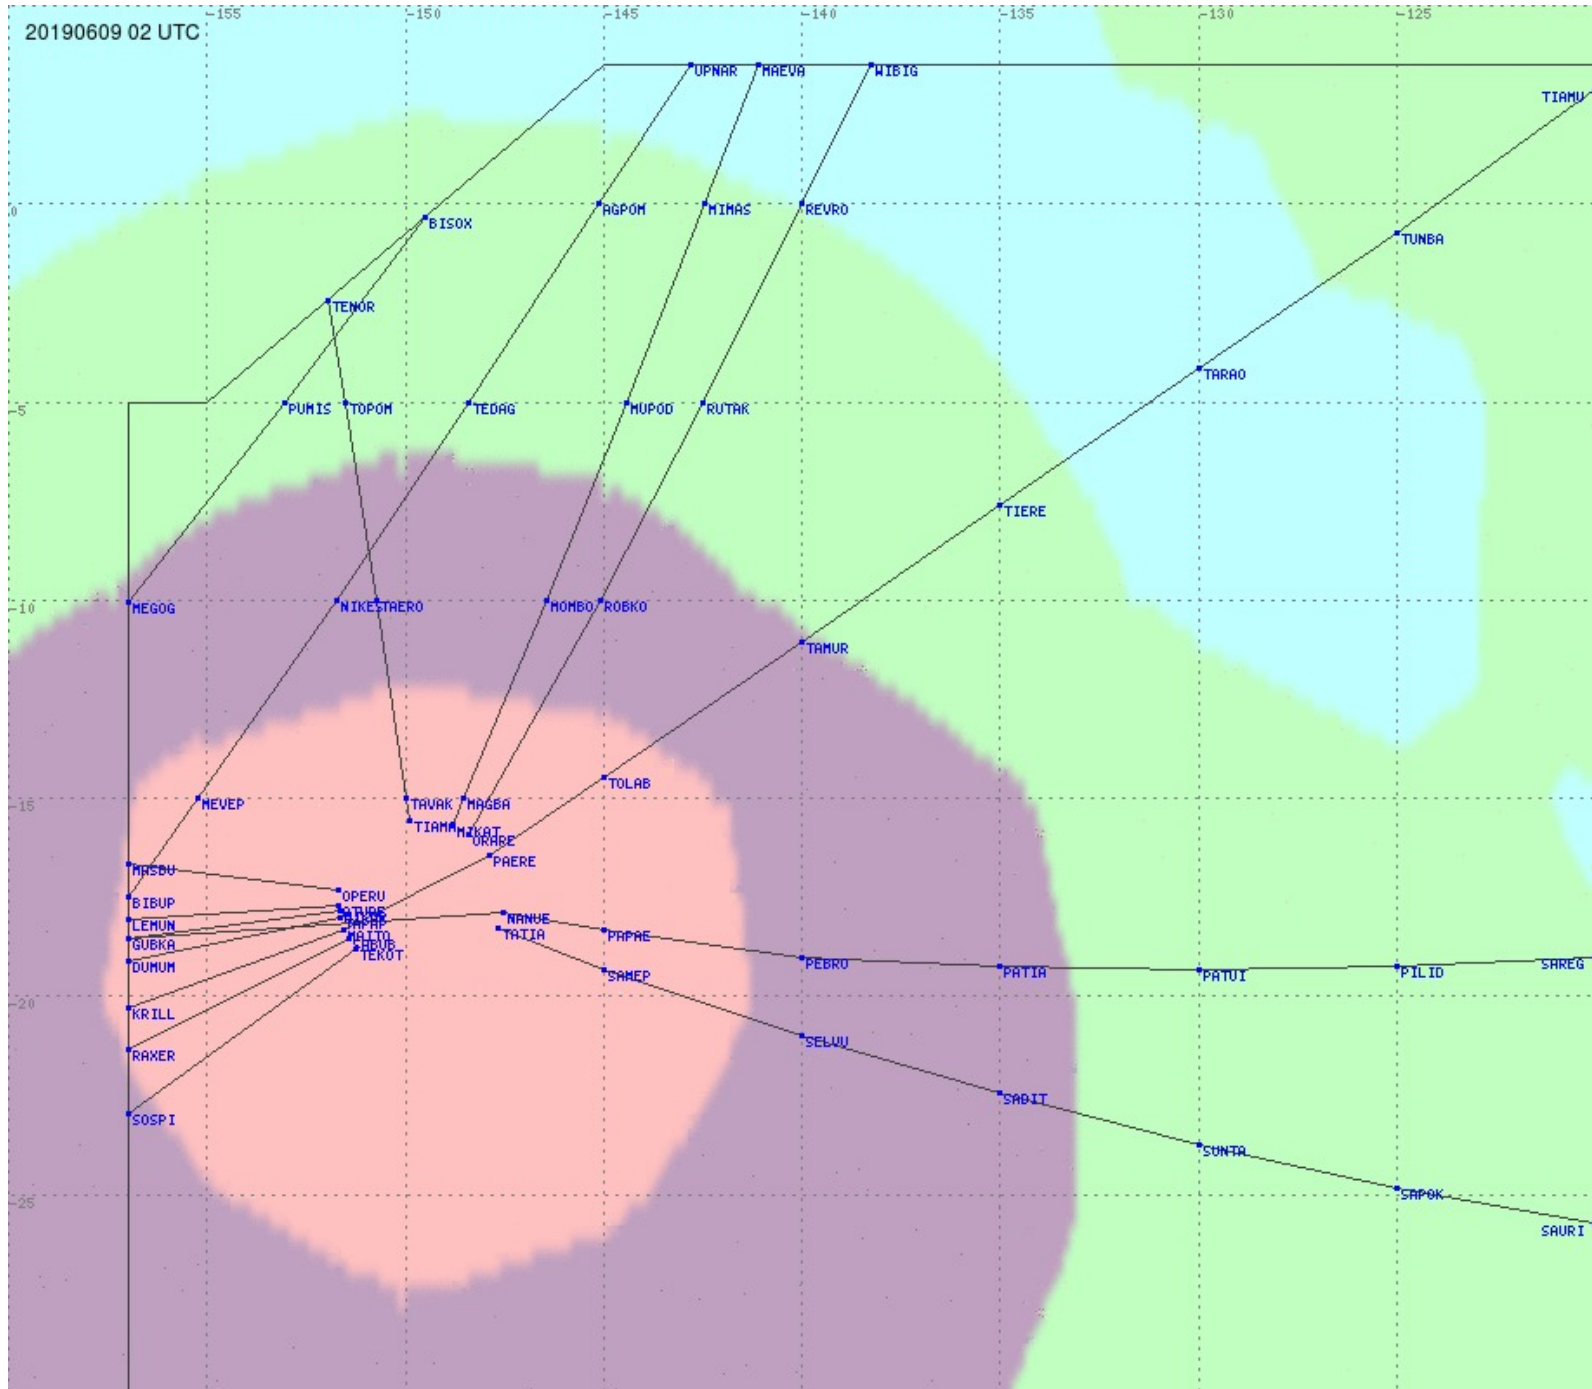

Tahiti FIR - HF Propag - 20190609

Tahiti FIR - HF Propag - 20190609

2.8 MHz 3.5 MHz 5.6 MHz 8.9 MHz 13.3 MHz 17.9 MHz None

Tahiti FIR - HF Propag - 20190609

2.8 MHz 3.5 MHz 5.6 MHz 8.9 MHz 13.3 MHz 17.9 MHz None

Tahiti FIR - HF Propag - 20190609

2.8 MHz
3.5 MHz
5.6 MHz
8.9 MHz
13.3 MHz
17.9 MHz
None

Tahiti FIR - HF Propag - 20190609

Tahiti FIR - HF Propag - 20190609

Tahiti FIR - HF Propag - 20190609

Tahiti FIR - HF Propag - 20190609

Tahiti FIR - HF Propag - 20190609

2.8 MHz
3.5 MHz
5.6 MHz
8.9 MHz
13.3 MHz
17.9 MHz
None

Tahiti FIR - HF Propag - 20190609

Tahiti FIR - HF Propag - 20190609

2.8 MHz 3.5 MHz 5.6 MHz 8.9 MHz 13.3 MHz 17.9 MHz None