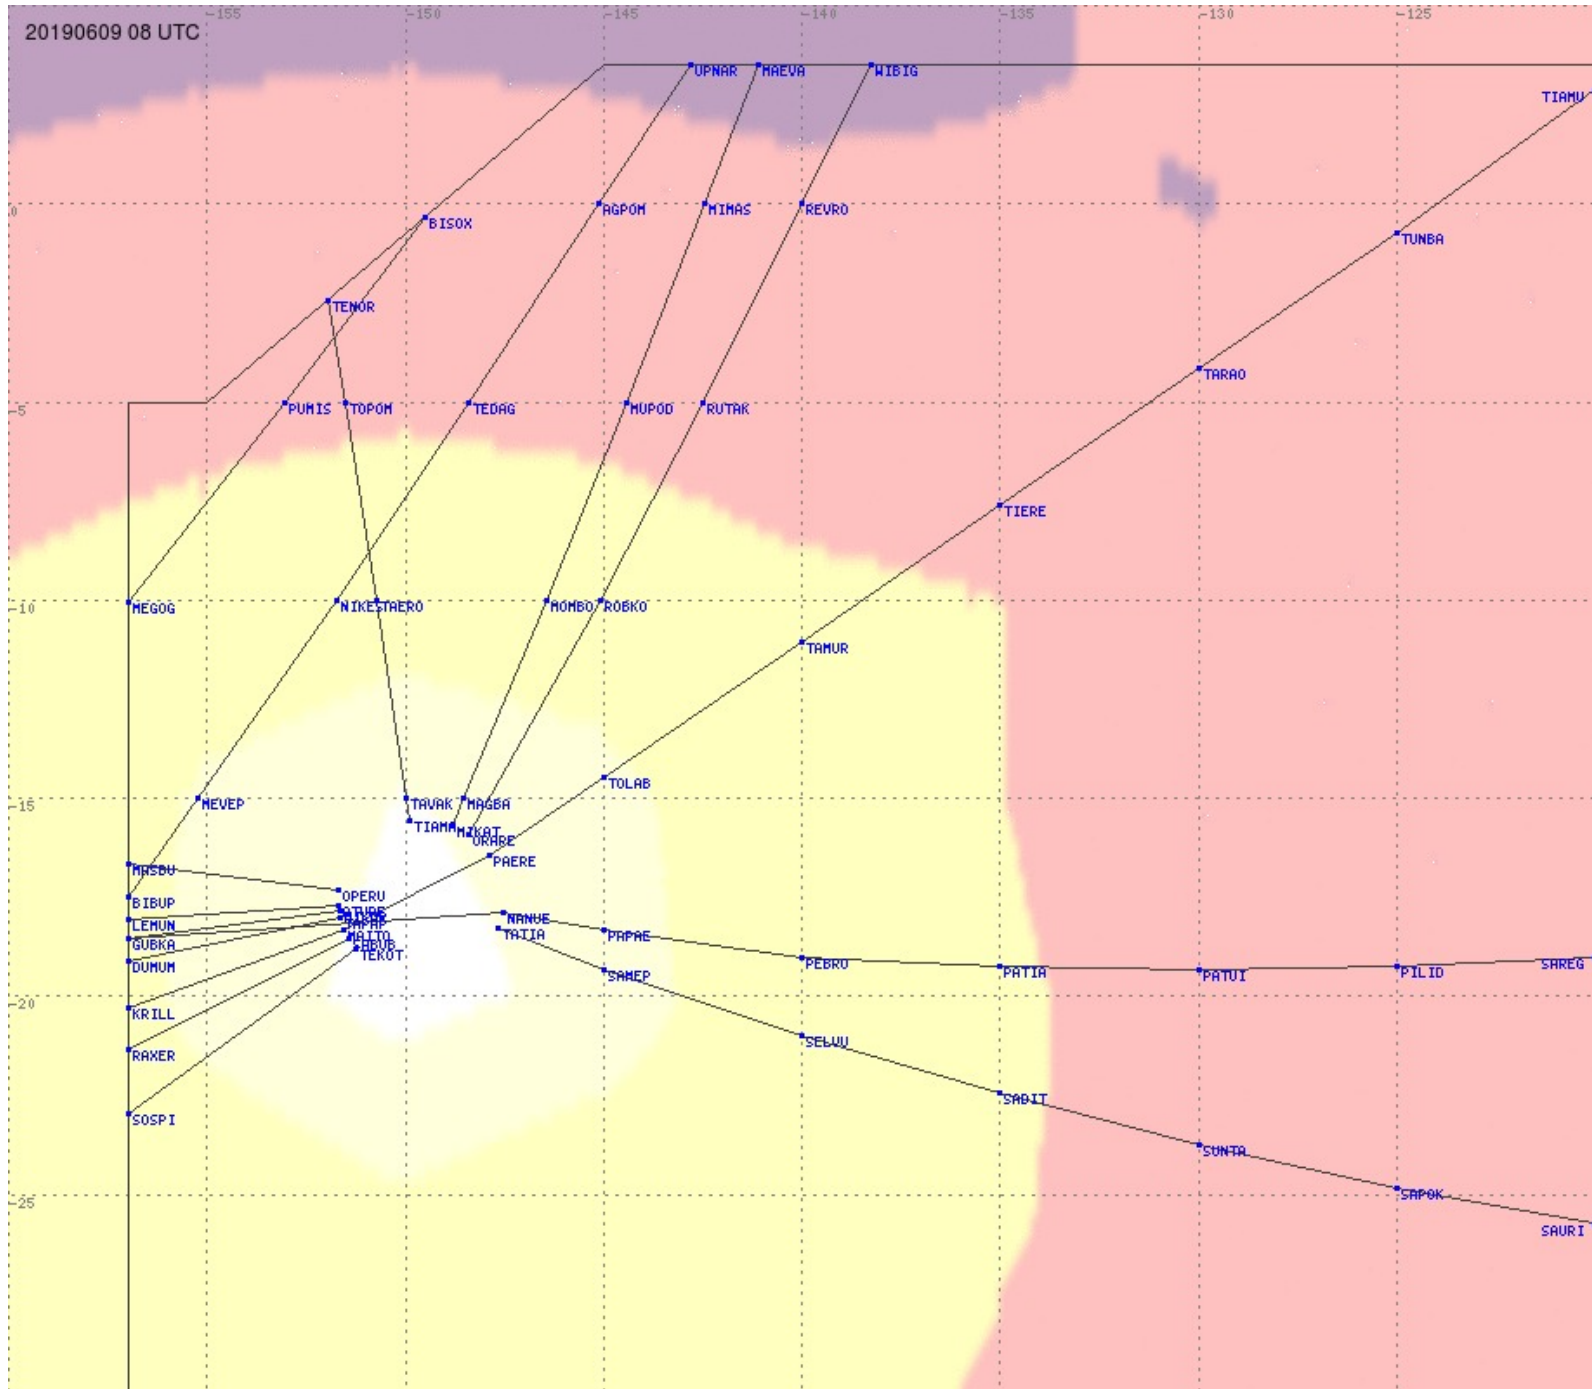

Tahiti FIR - HF Propag - 20190609

Tahiti FIR - HF Propag - 20190609

2.8 MHz 3.5 MHz 5.6 MHz 8.9 MHz 13.3 MHz 17.9 MHz None

Tahiti FIR - HF Propag - 20190609

2.8 MHz 3.5 MHz 5.6 MHz 8.9 MHz 13.3 MHz 17.9 MHz None

Tahiti FIR - HF Propag - 20190609

2.8 MHz
3.5 MHz
5.6 MHz
8.9 MHz
13.3 MHz
17.9 MHz
None

Tahiti FIR - HF Propag - 20190609

Tahiti FIR - HF Propag - 20190609

Tahiti FIR - HF Propag - 20190609

Tahiti FIR - HF Propag - 20190609

Tahiti FIR - HF Propag - 20190609

2.8 MHz
3.5 MHz
5.6 MHz
8.9 MHz
13.3 MHz
17.9 MHz
None

Tahiti FIR - HF Propag - 20190609

Tahiti FIR - HF Propag - 20190609

2.8 MHz 3.5 MHz 5.6 MHz 8.9 MHz 13.3 MHz 17.9 MHz None