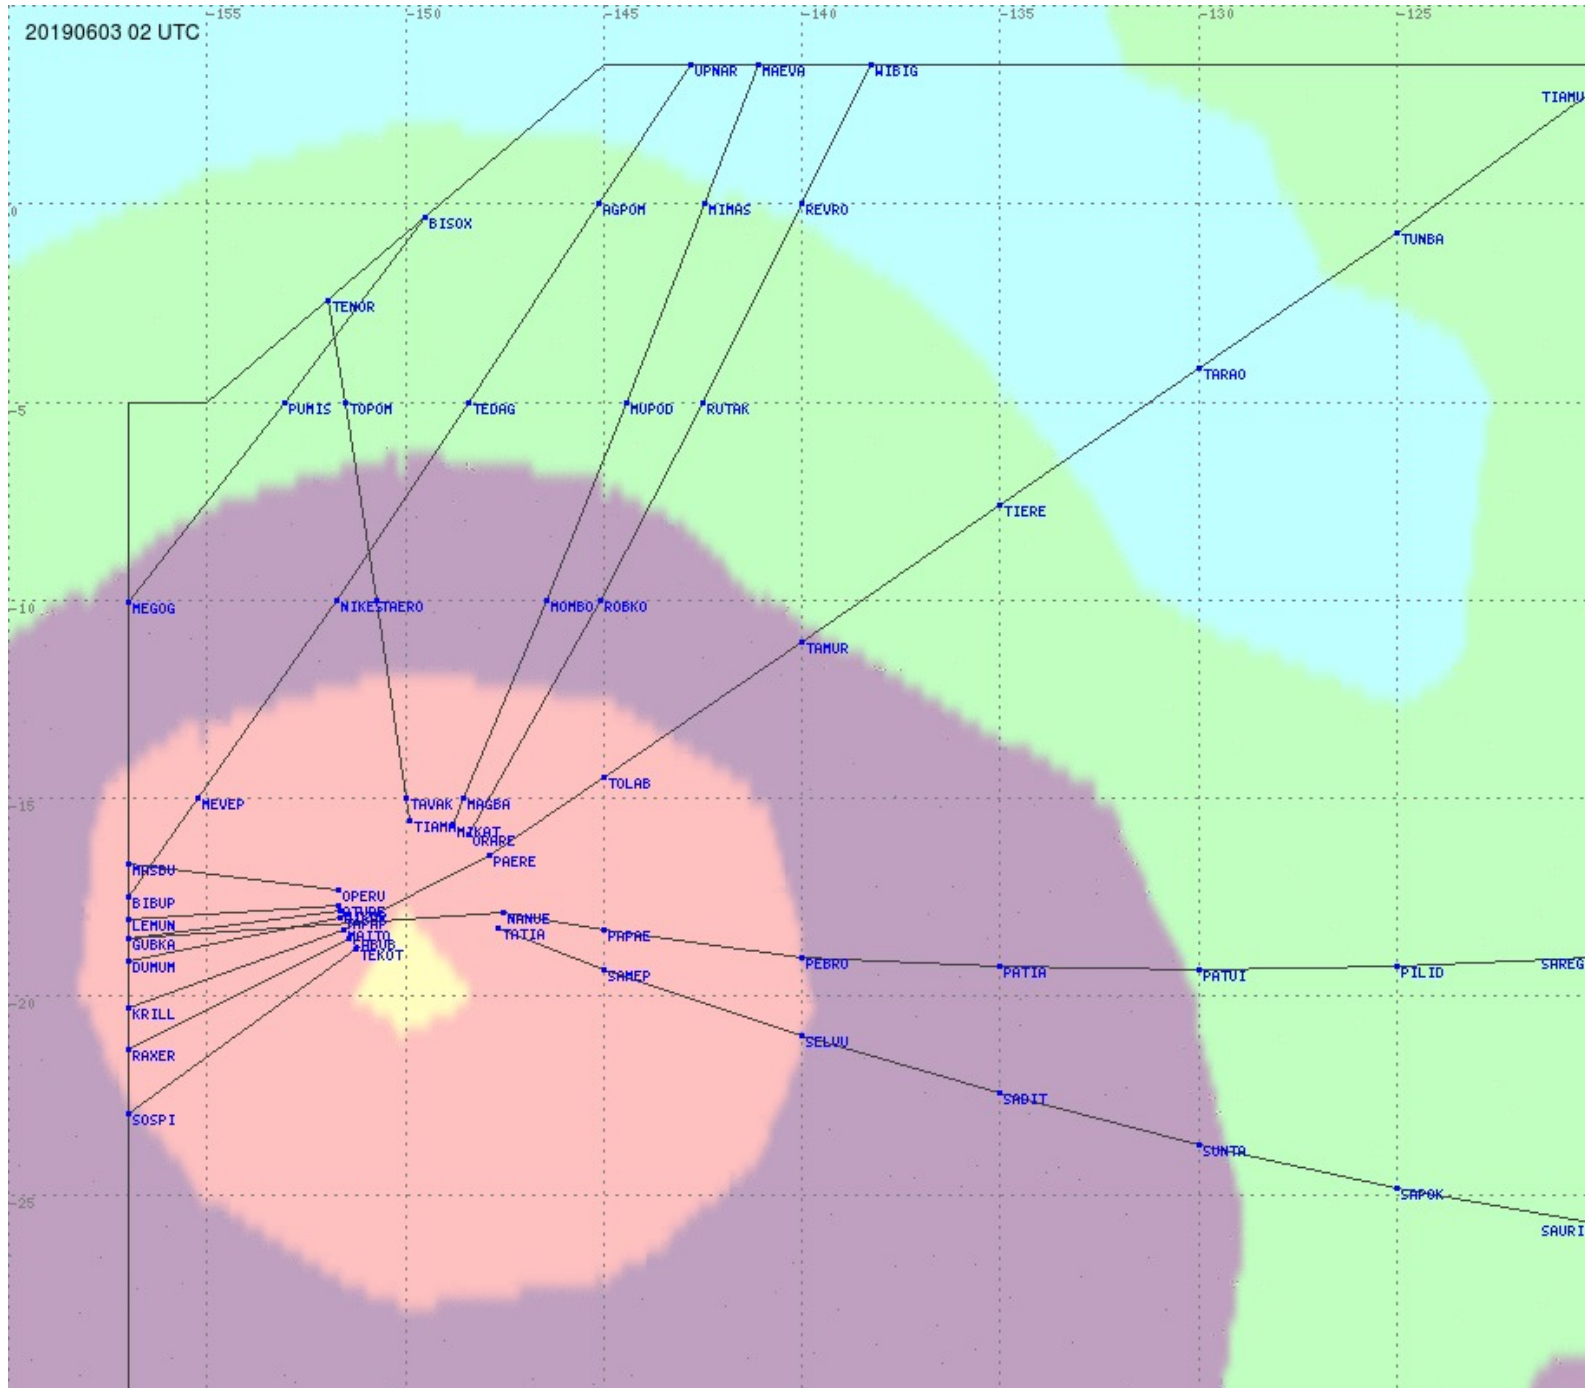

Tahiti FIR - HF Propag - 20190603

2.8 MHz 3.5 MHz 5.6 MHz 8.9 MHz 13.3 MHz 17.9 MHz None