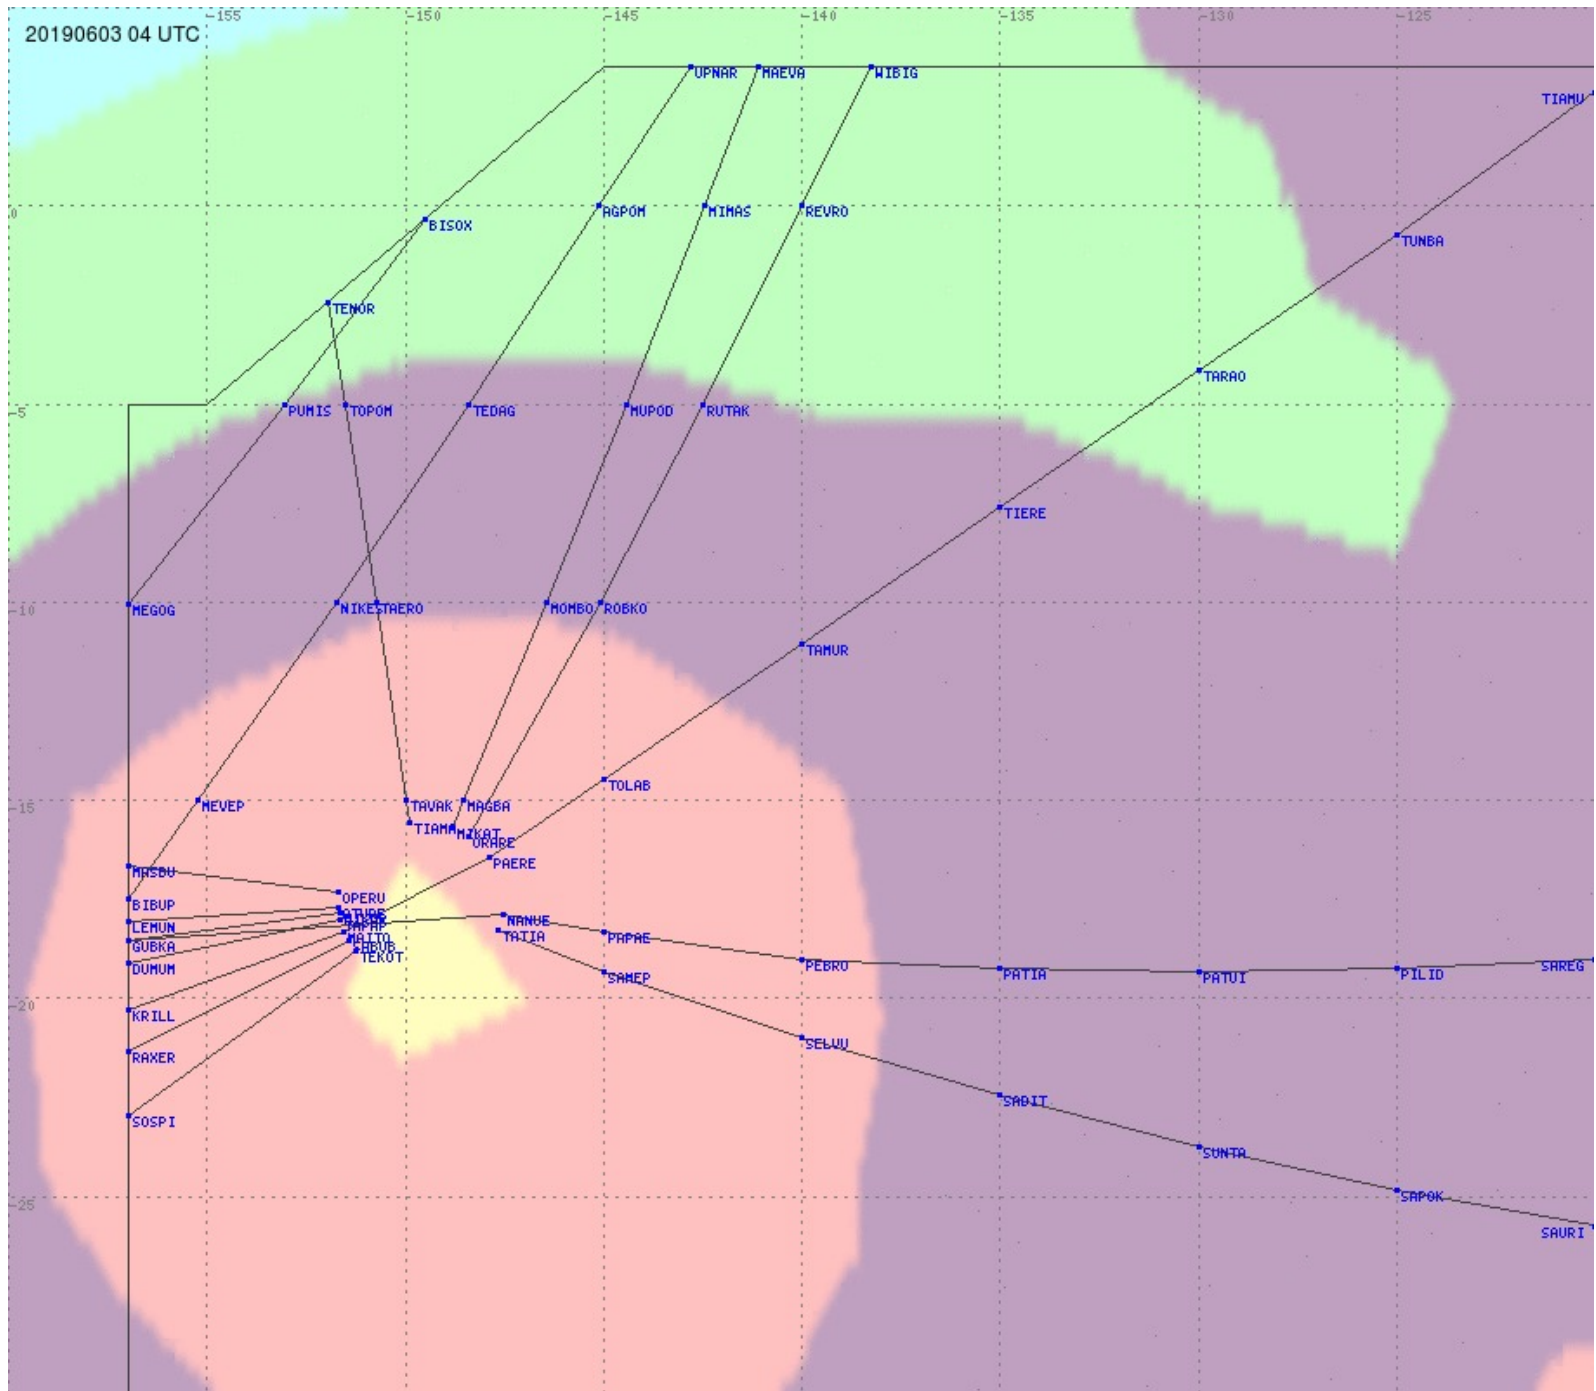

Tahiti FIR - HF Propag - 20190603

2.8 MHz
3.5 MHz
5.6 MHz
8.9 MHz
13.3 MHz
17.9 MHz
None