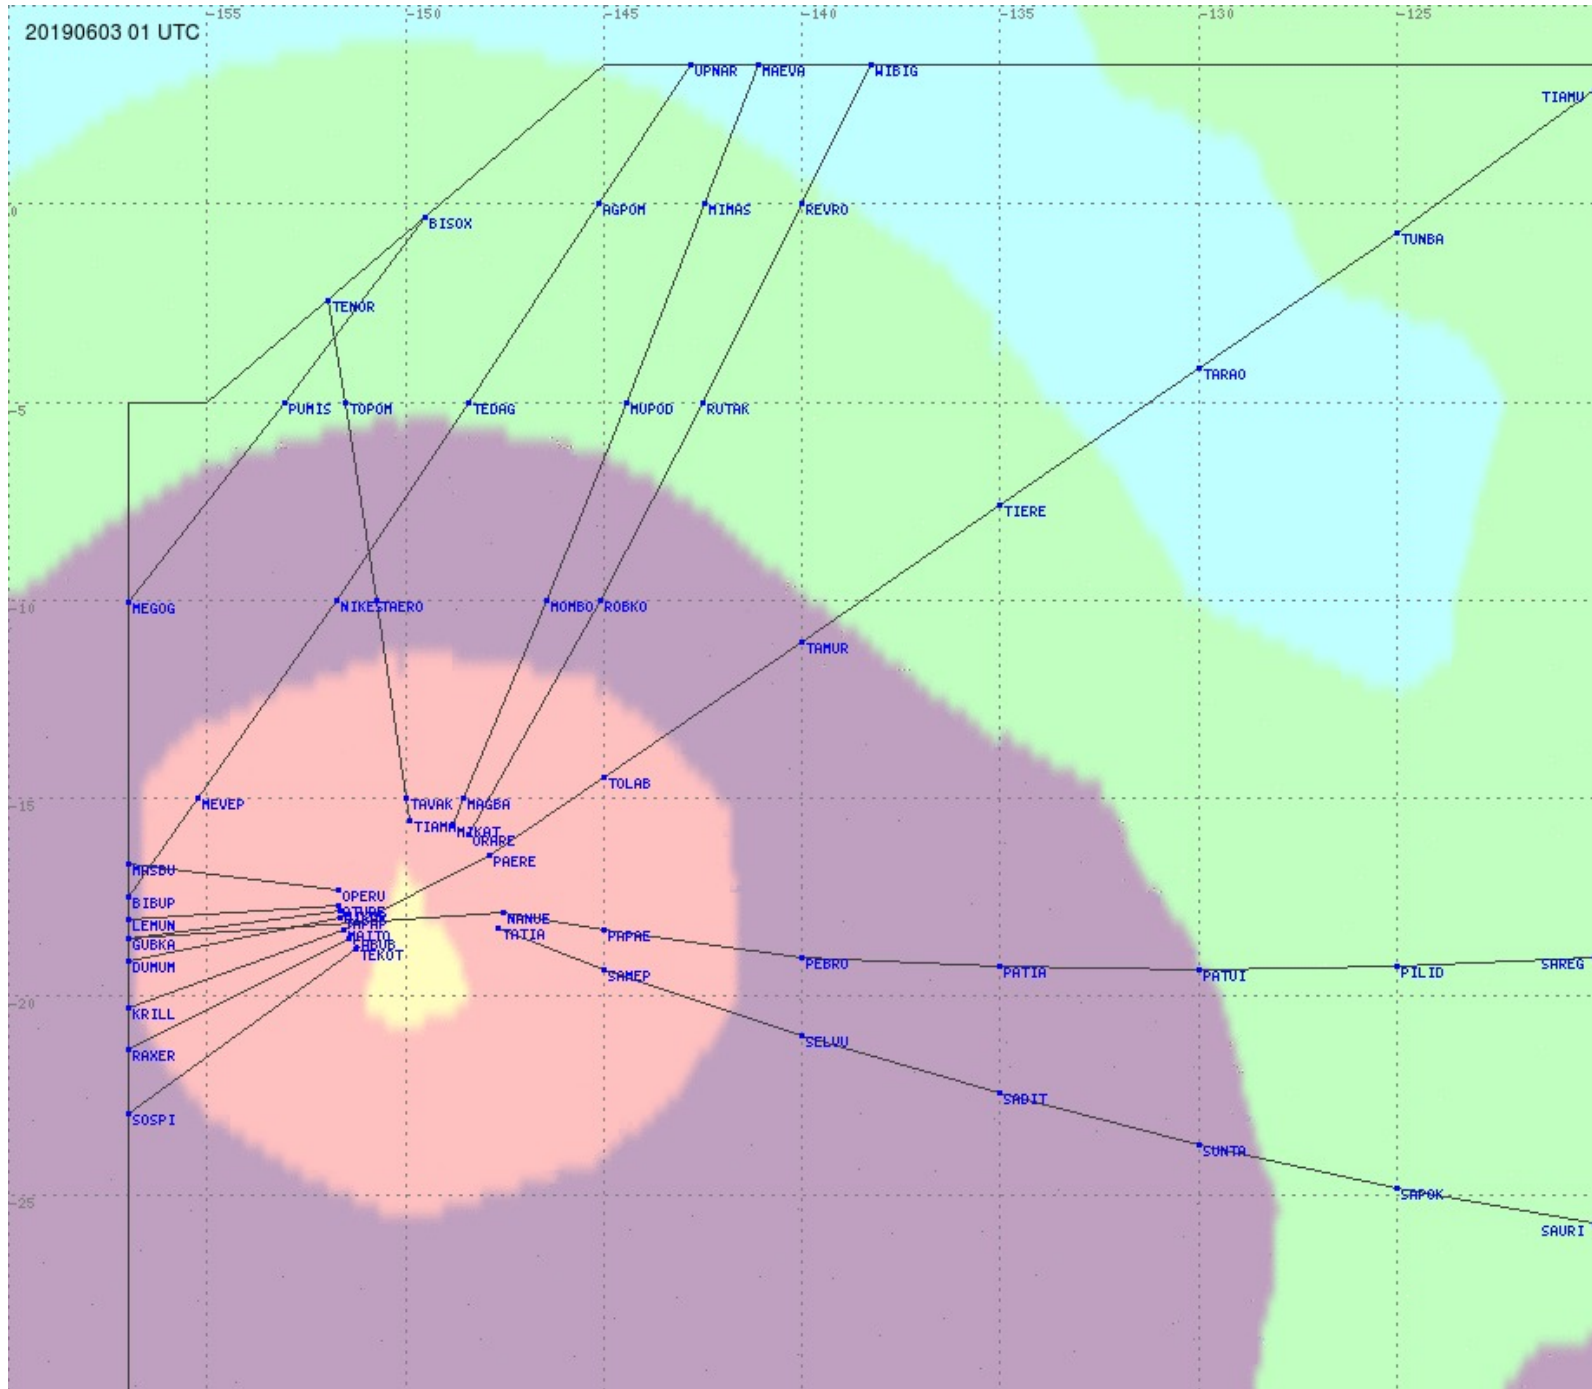

# Tahiti FIR - HF Propag - 20190603

2.8 MHz 3.5 MHz 5.6 MHz 8.9 MHz 13.3 MHz 17.9 MHz None