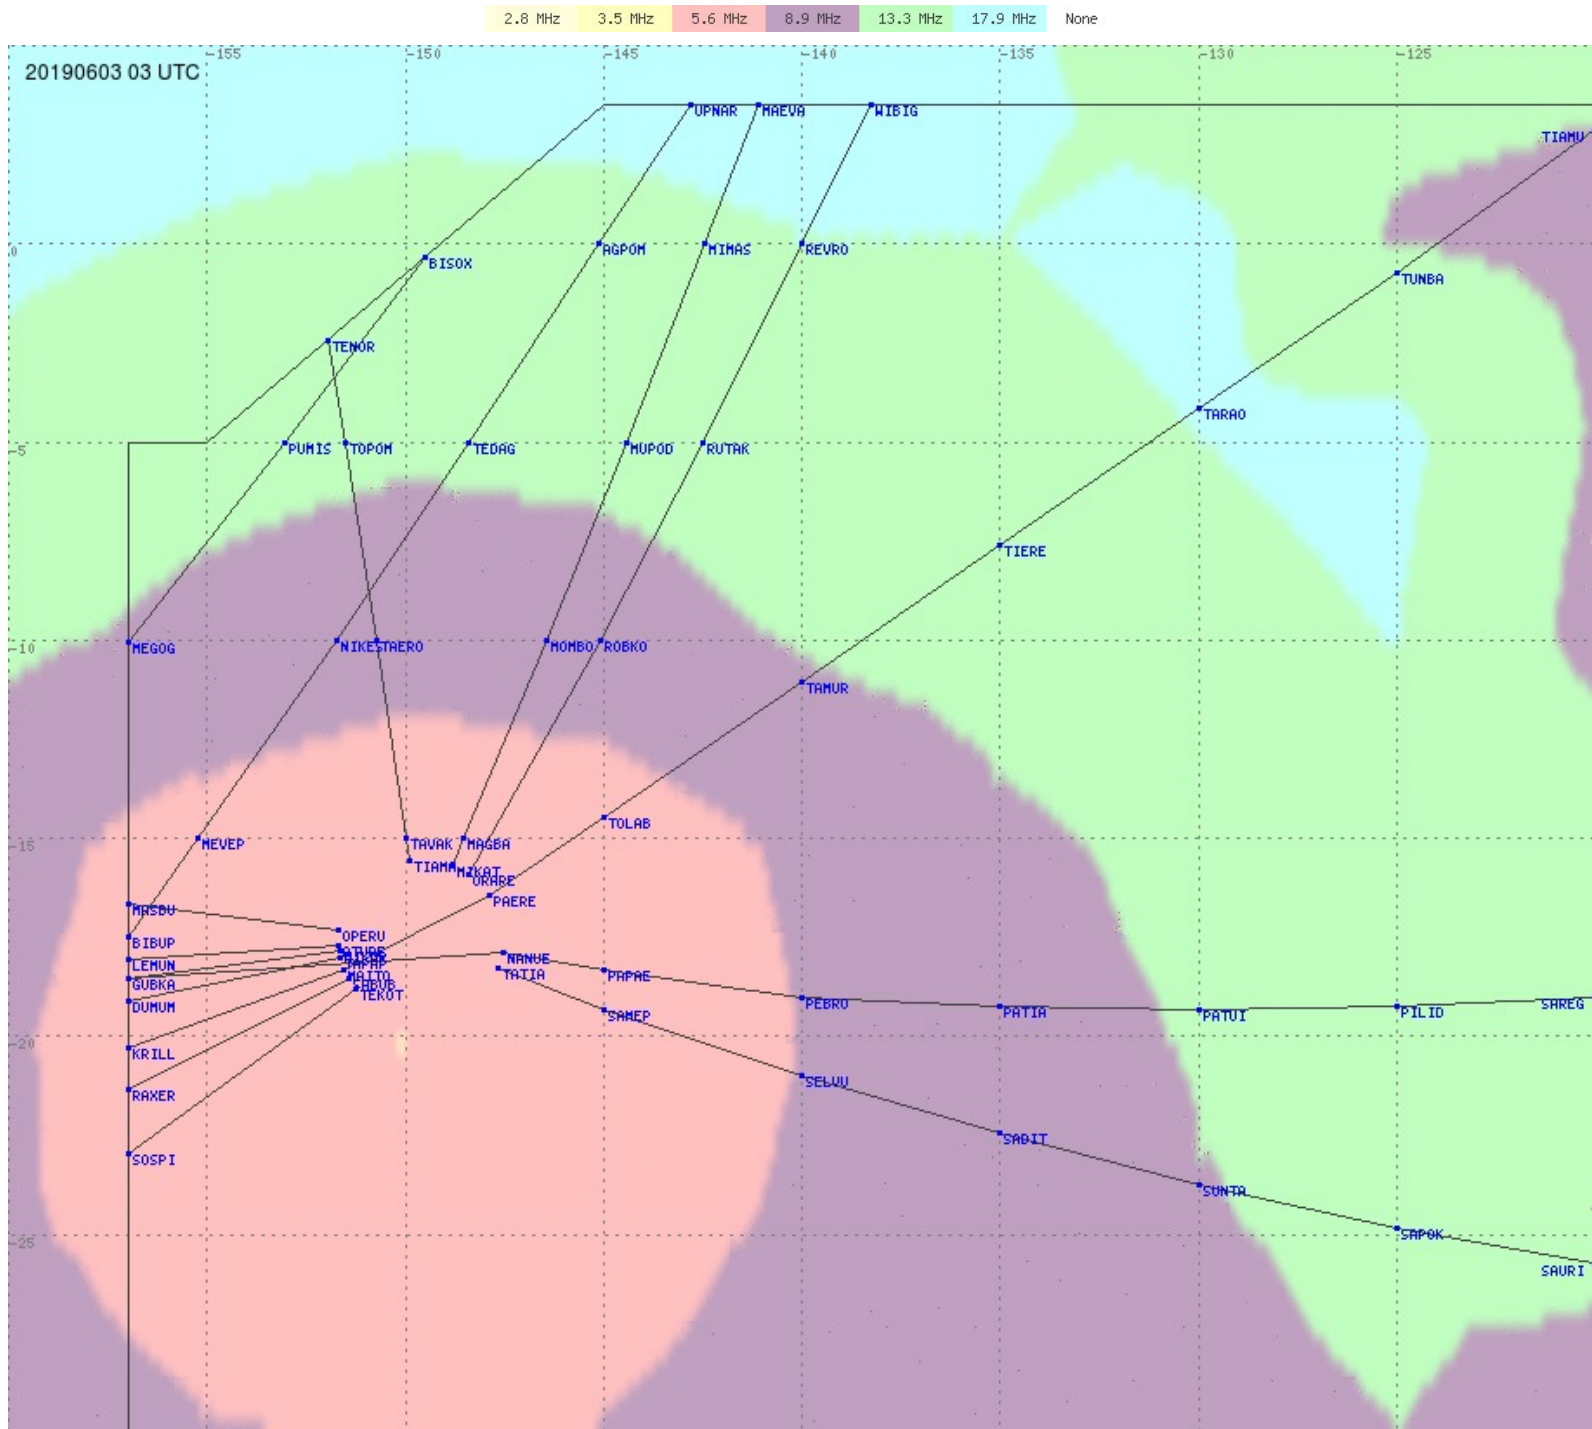

Tahiti FIR - HF Propag - 20190603