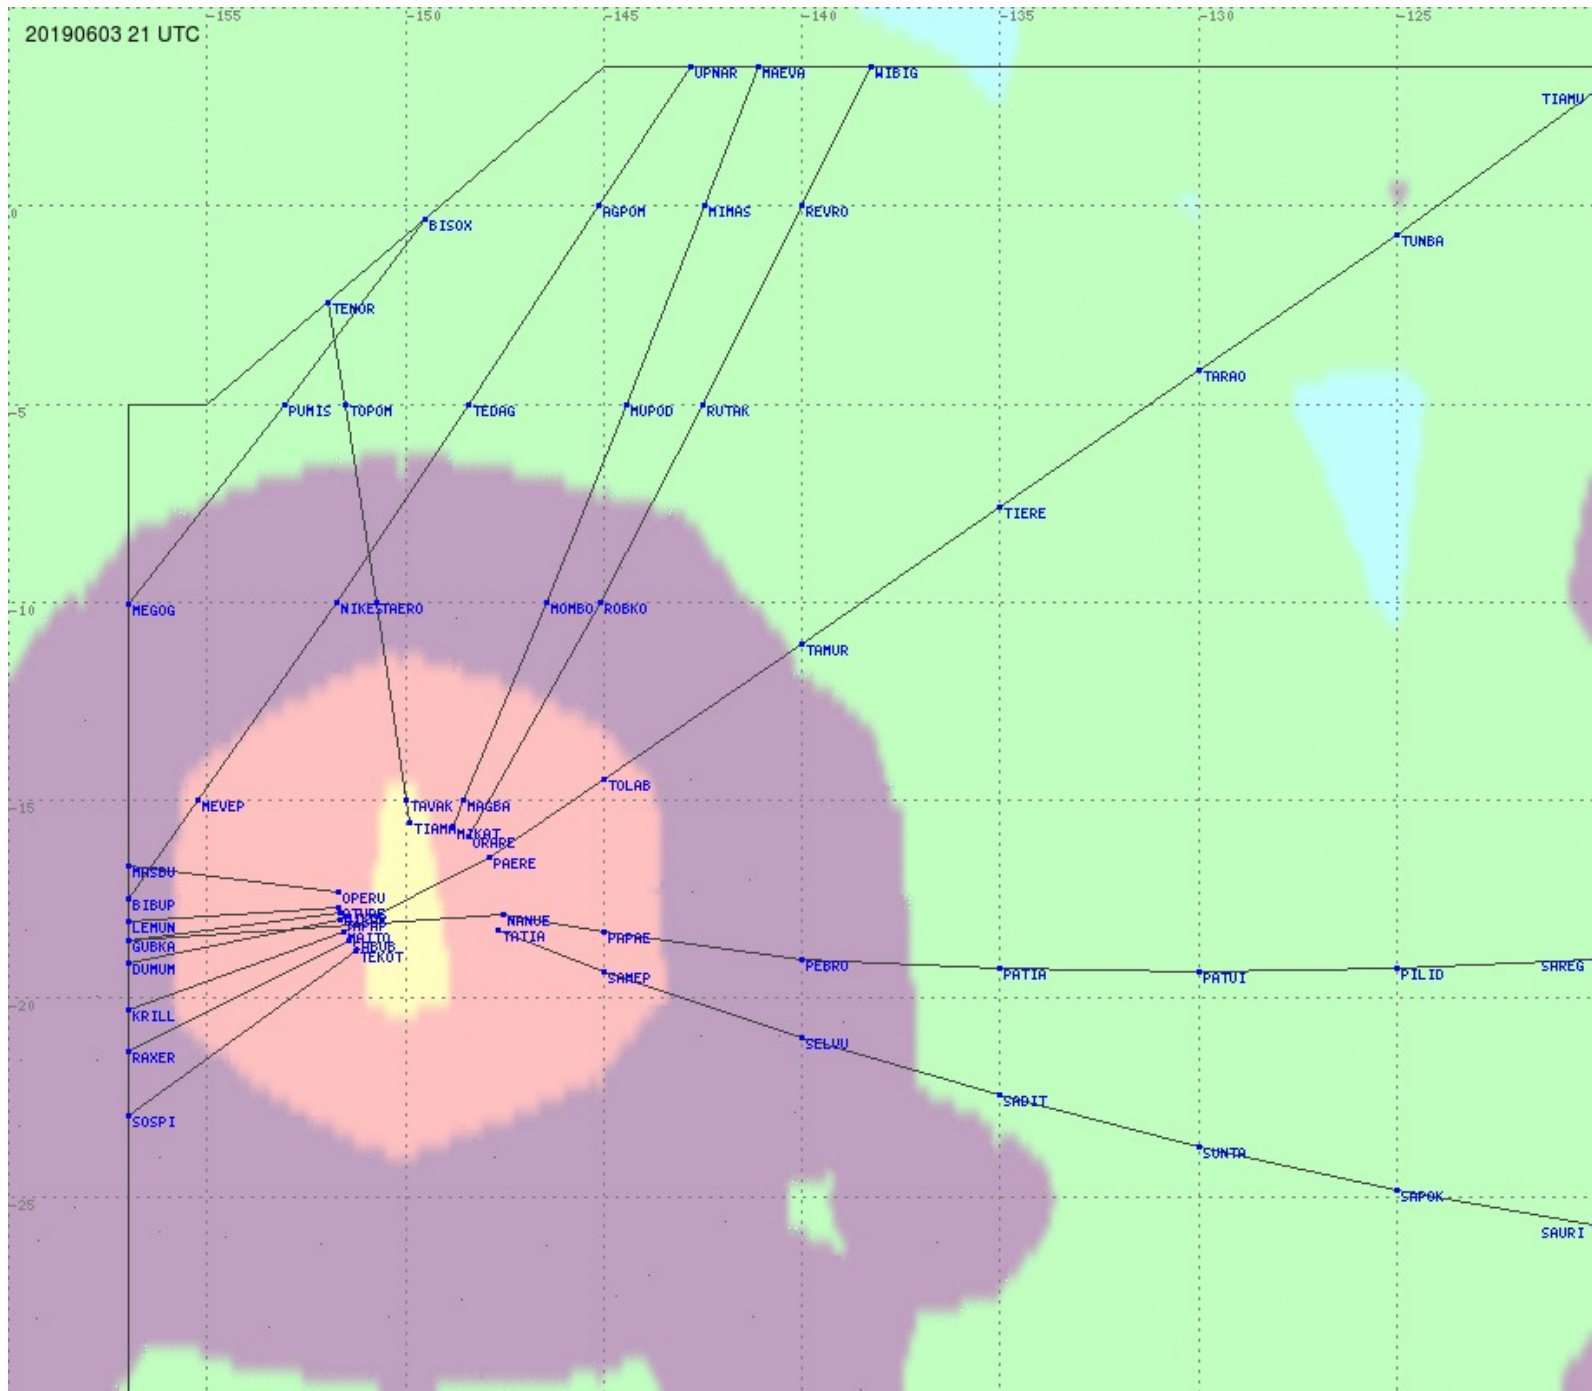

Tahiti FIR - HF Propag - 20190603

2.8 MHz 3.5 MHz 5.6 MHz 8.9 MHz 13.3 MHz 17.9 MHz None