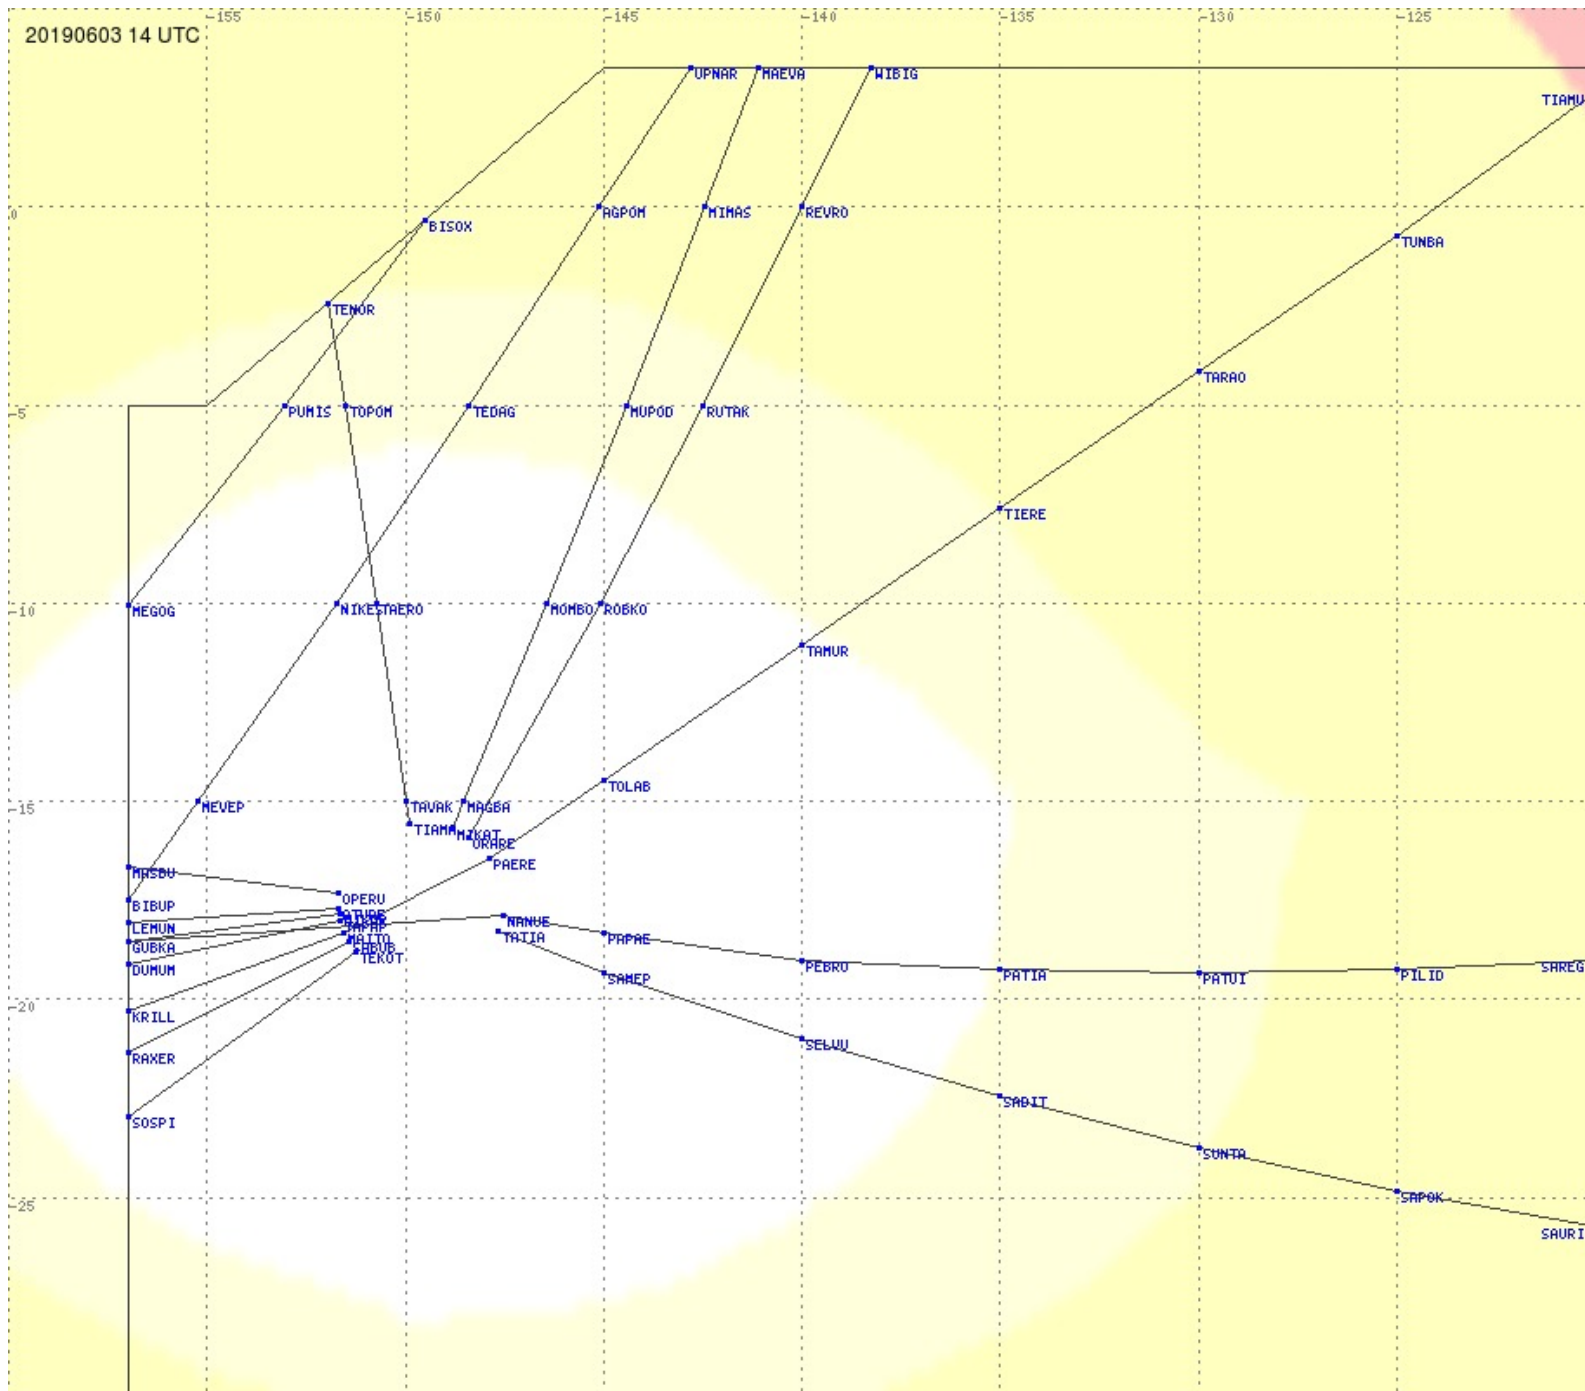

Tahiti FIR - HF Propag - 20190603

2.8 MHz 3.5 MHz 5.6 MHz 8.9 MHz 13.3 MHz 17.9 MHz None