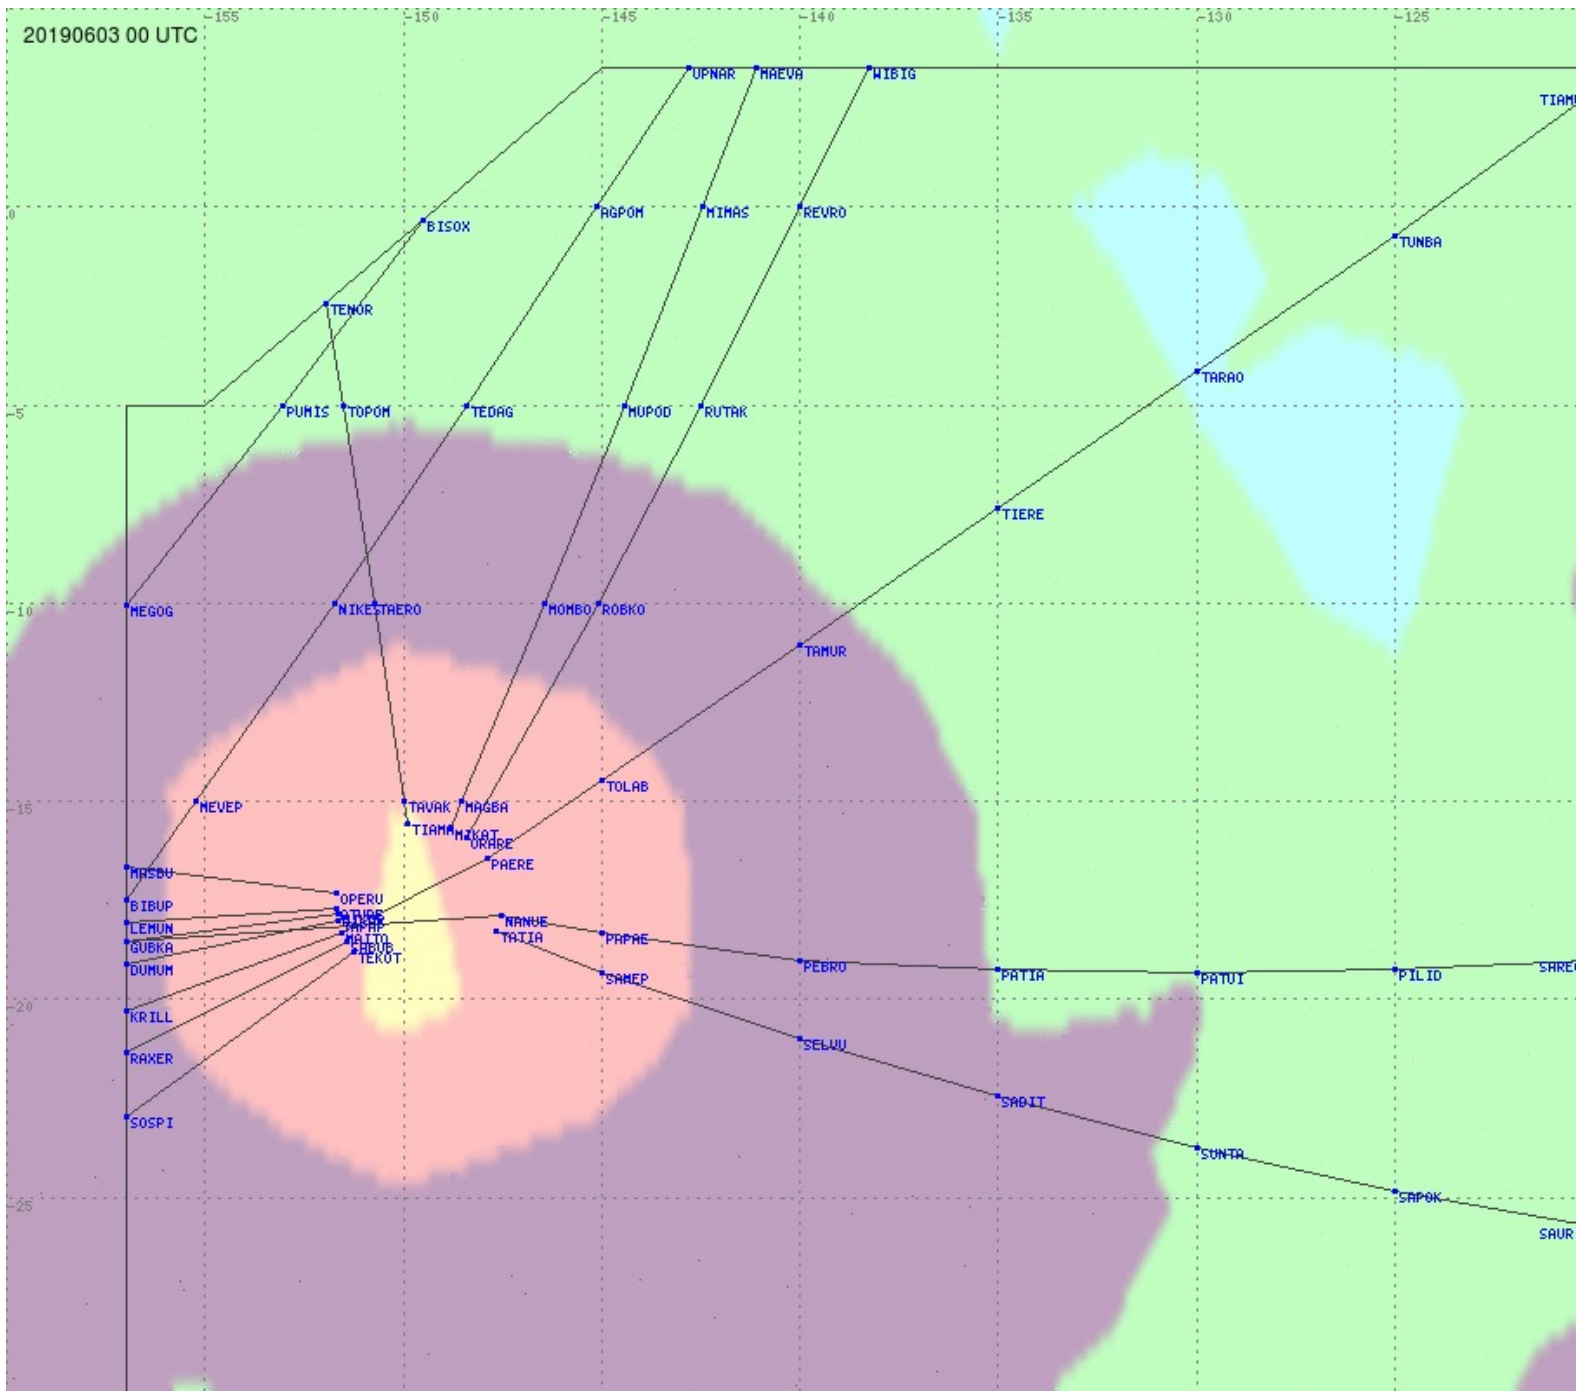

# Tahiti FIR - HF Propag - 20190603

2.8 MHz 3.5 MHz 5.6 MHz 8.9 MHz 13.3 MHz 17.9 MHz None