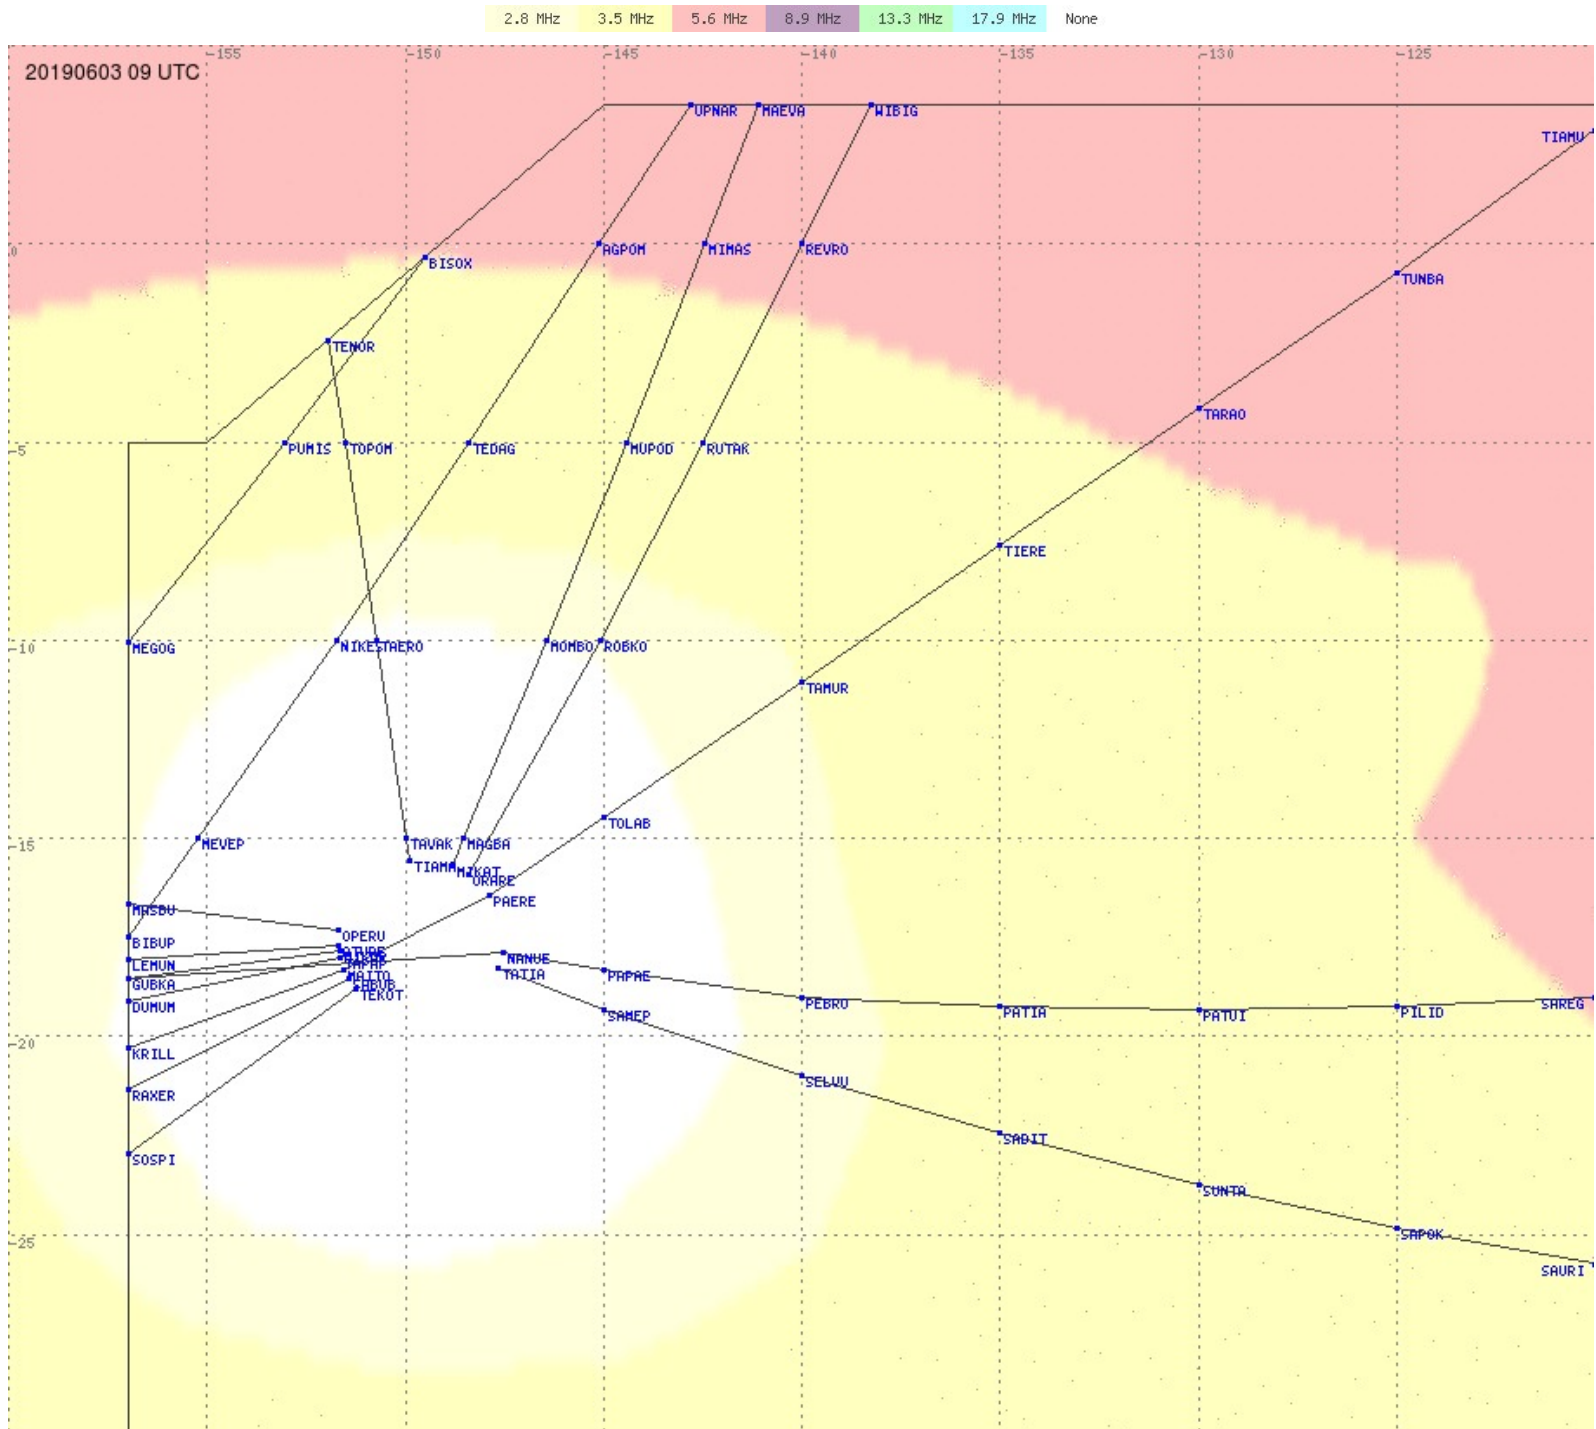

Tahiti FIR - HF Propag - 20190603