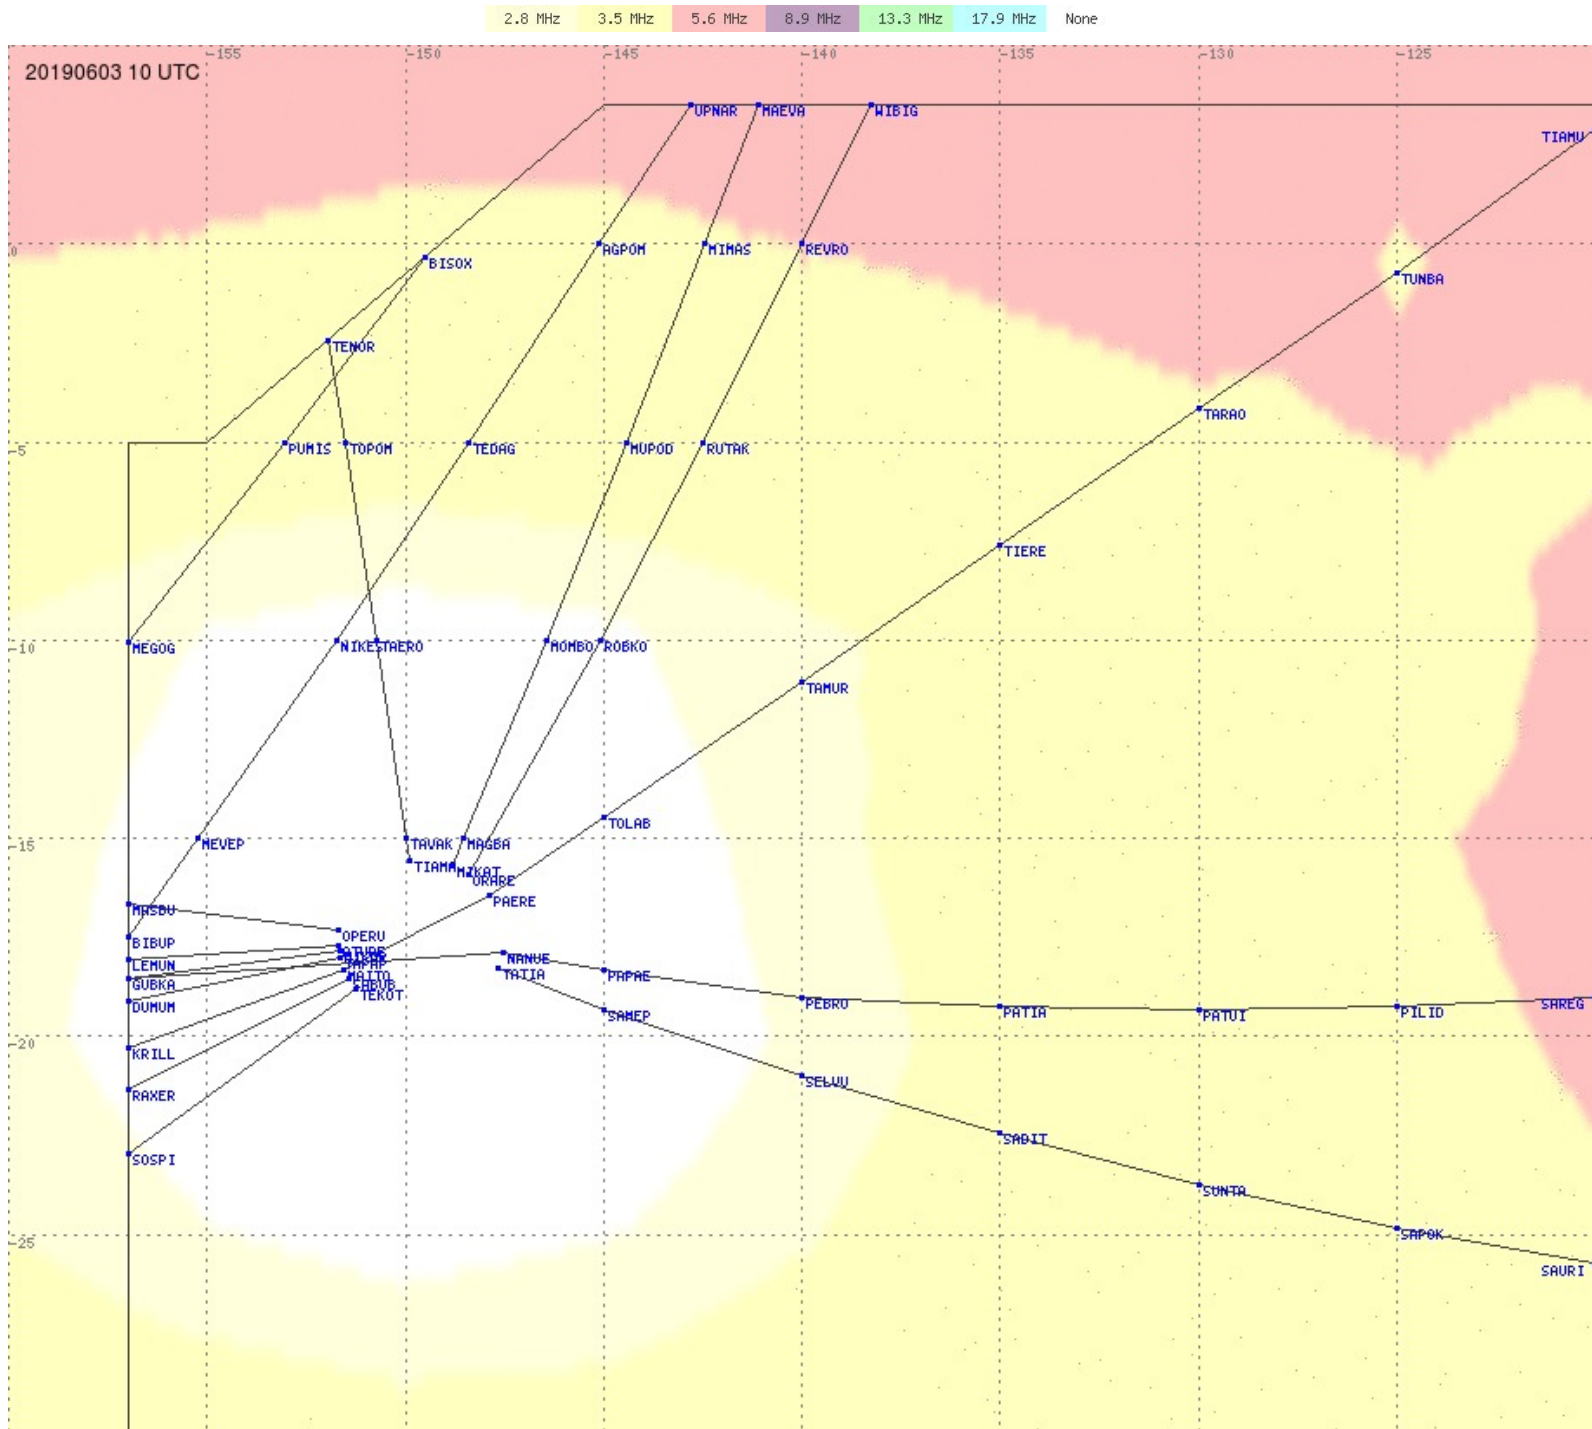

Tahiti FIR - HF Propag - 20190603