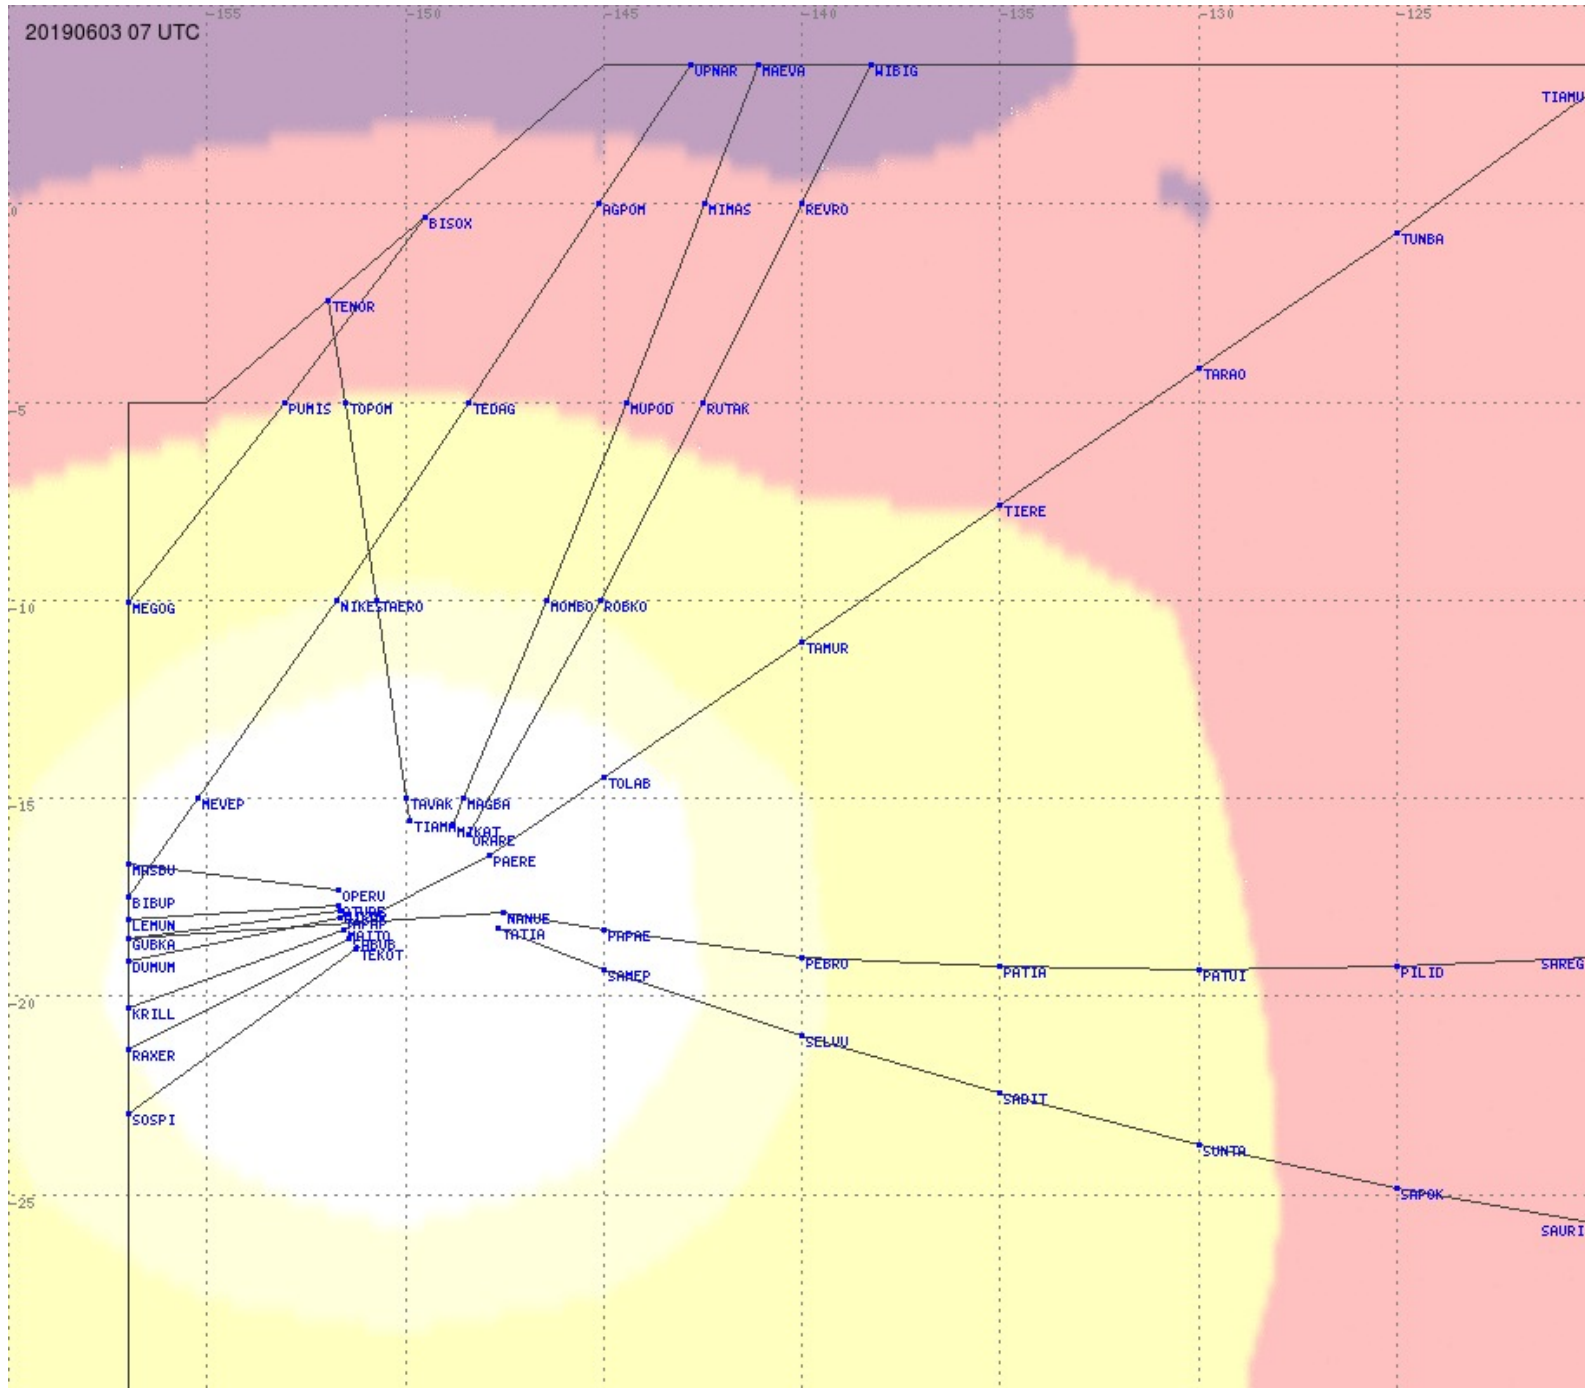

Tahiti FIR - HF Propag - 20190603

2.8 MHz 3.5 MHz 5.6 MHz 8.9 MHz 13.3 MHz 17.9 MHz None