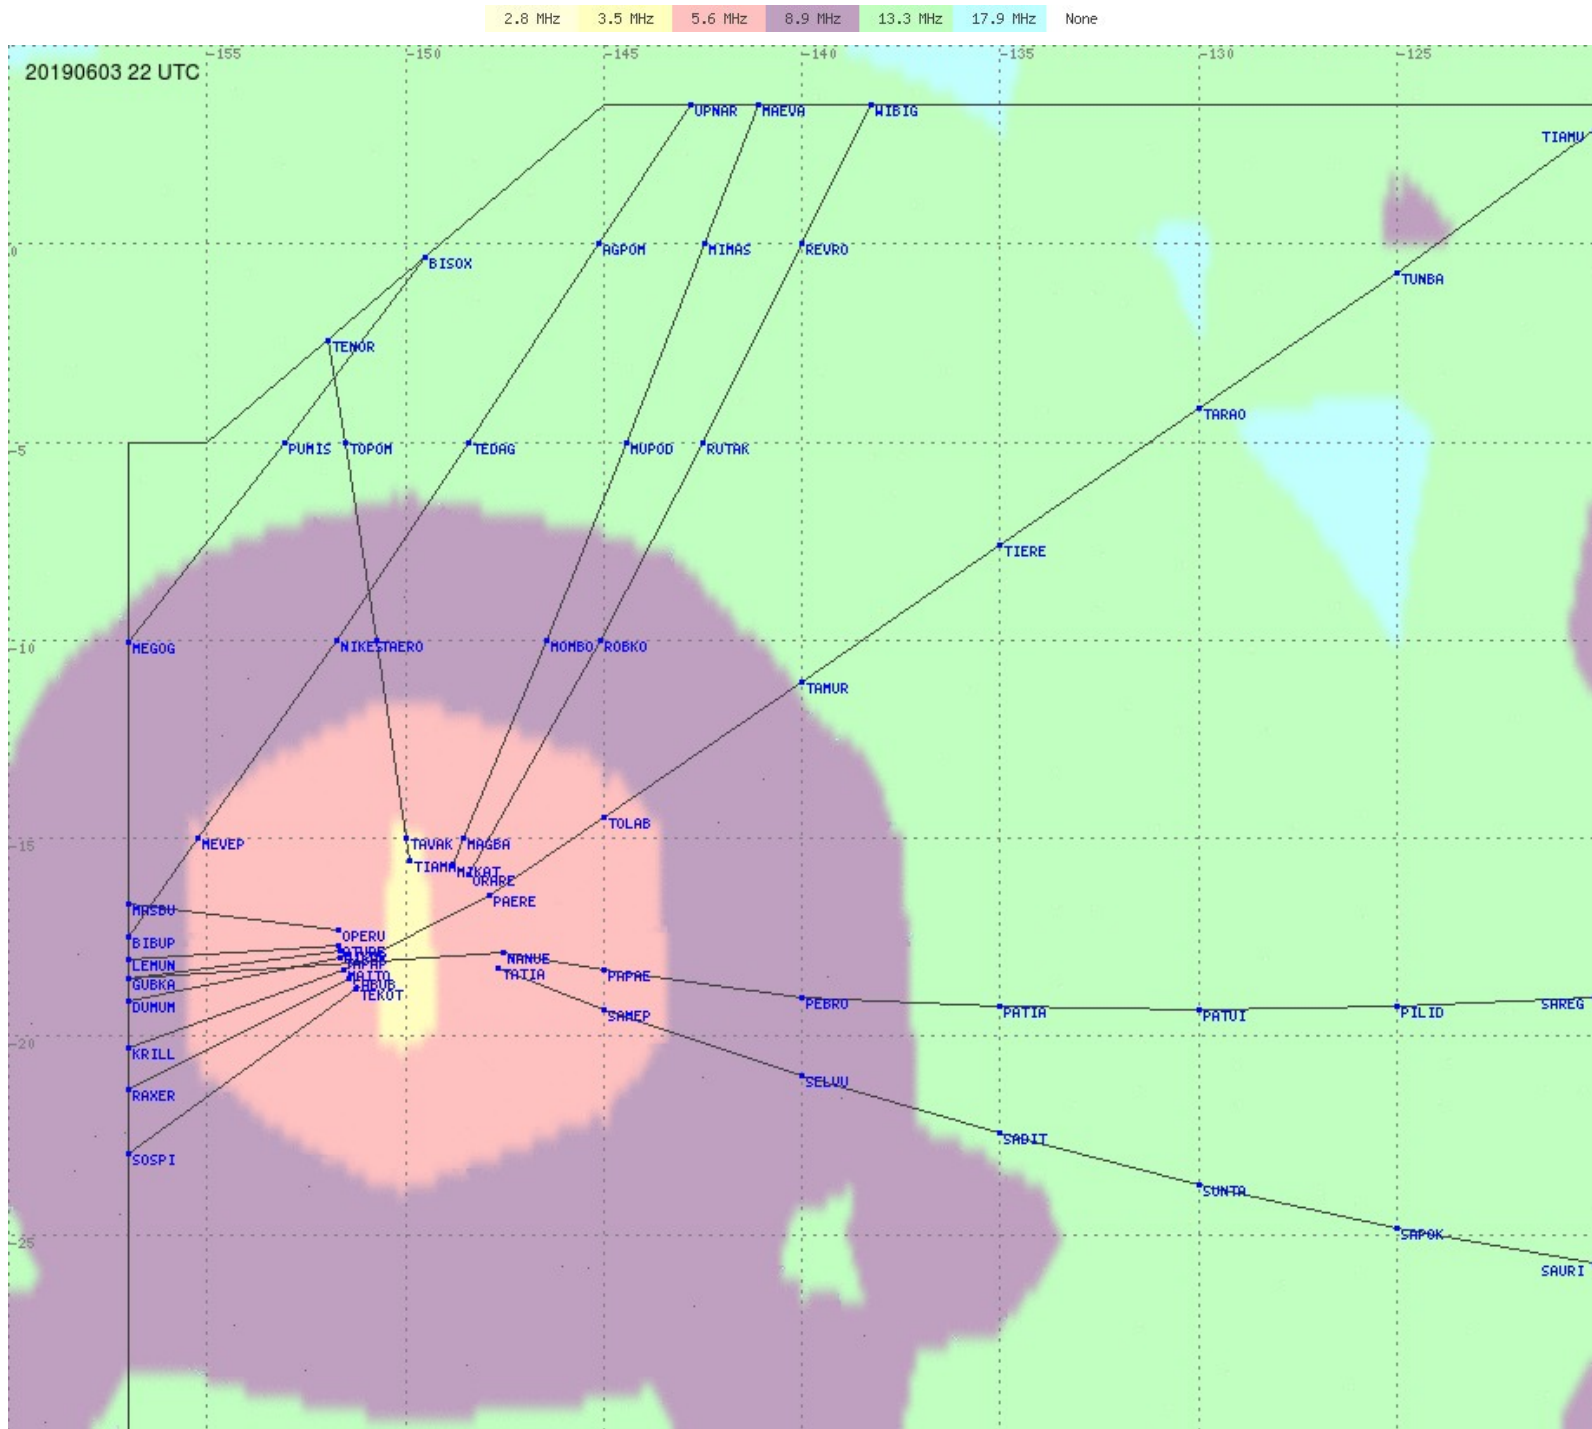

Tahiti FIR - HF Propag - 20190603