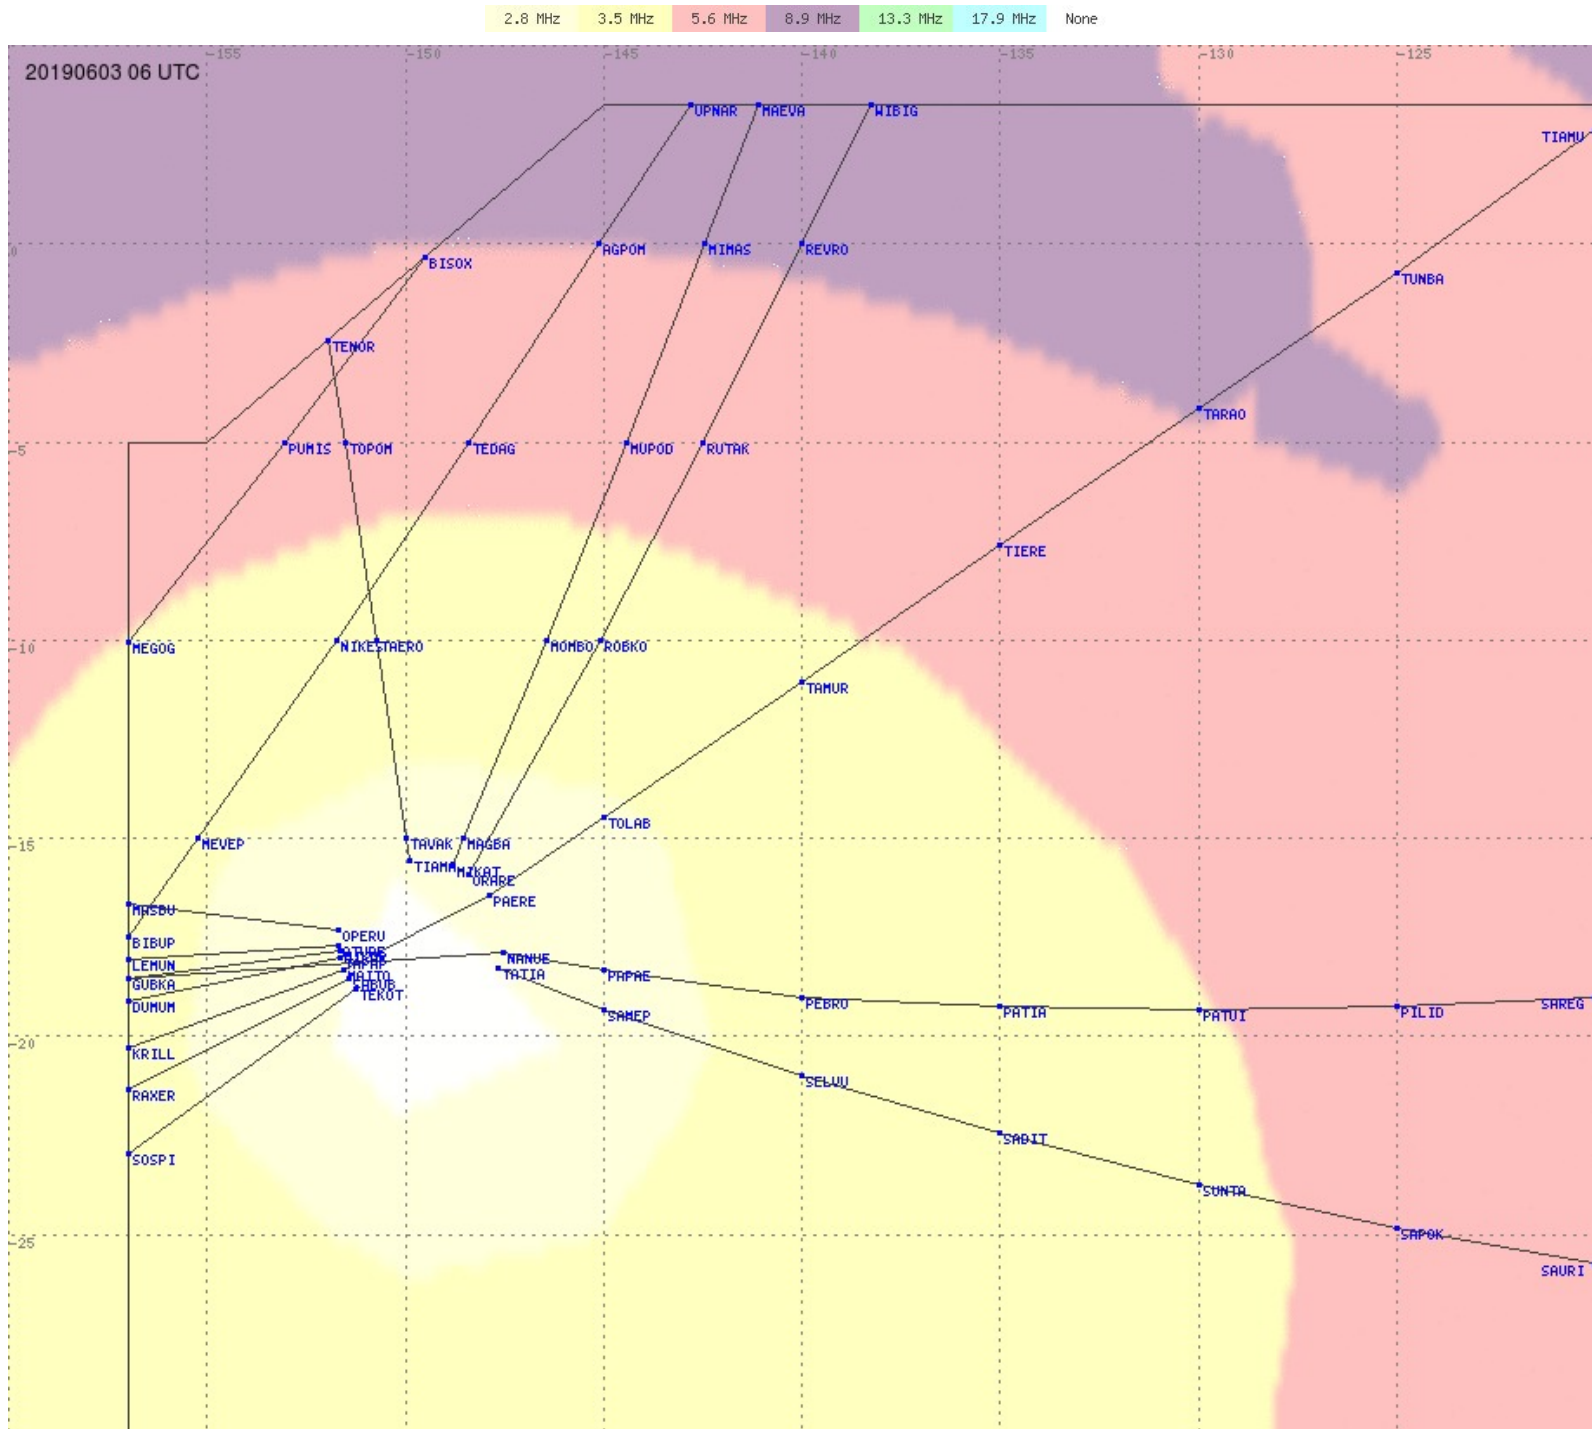

Tahiti FIR - HF Propag - 20190603