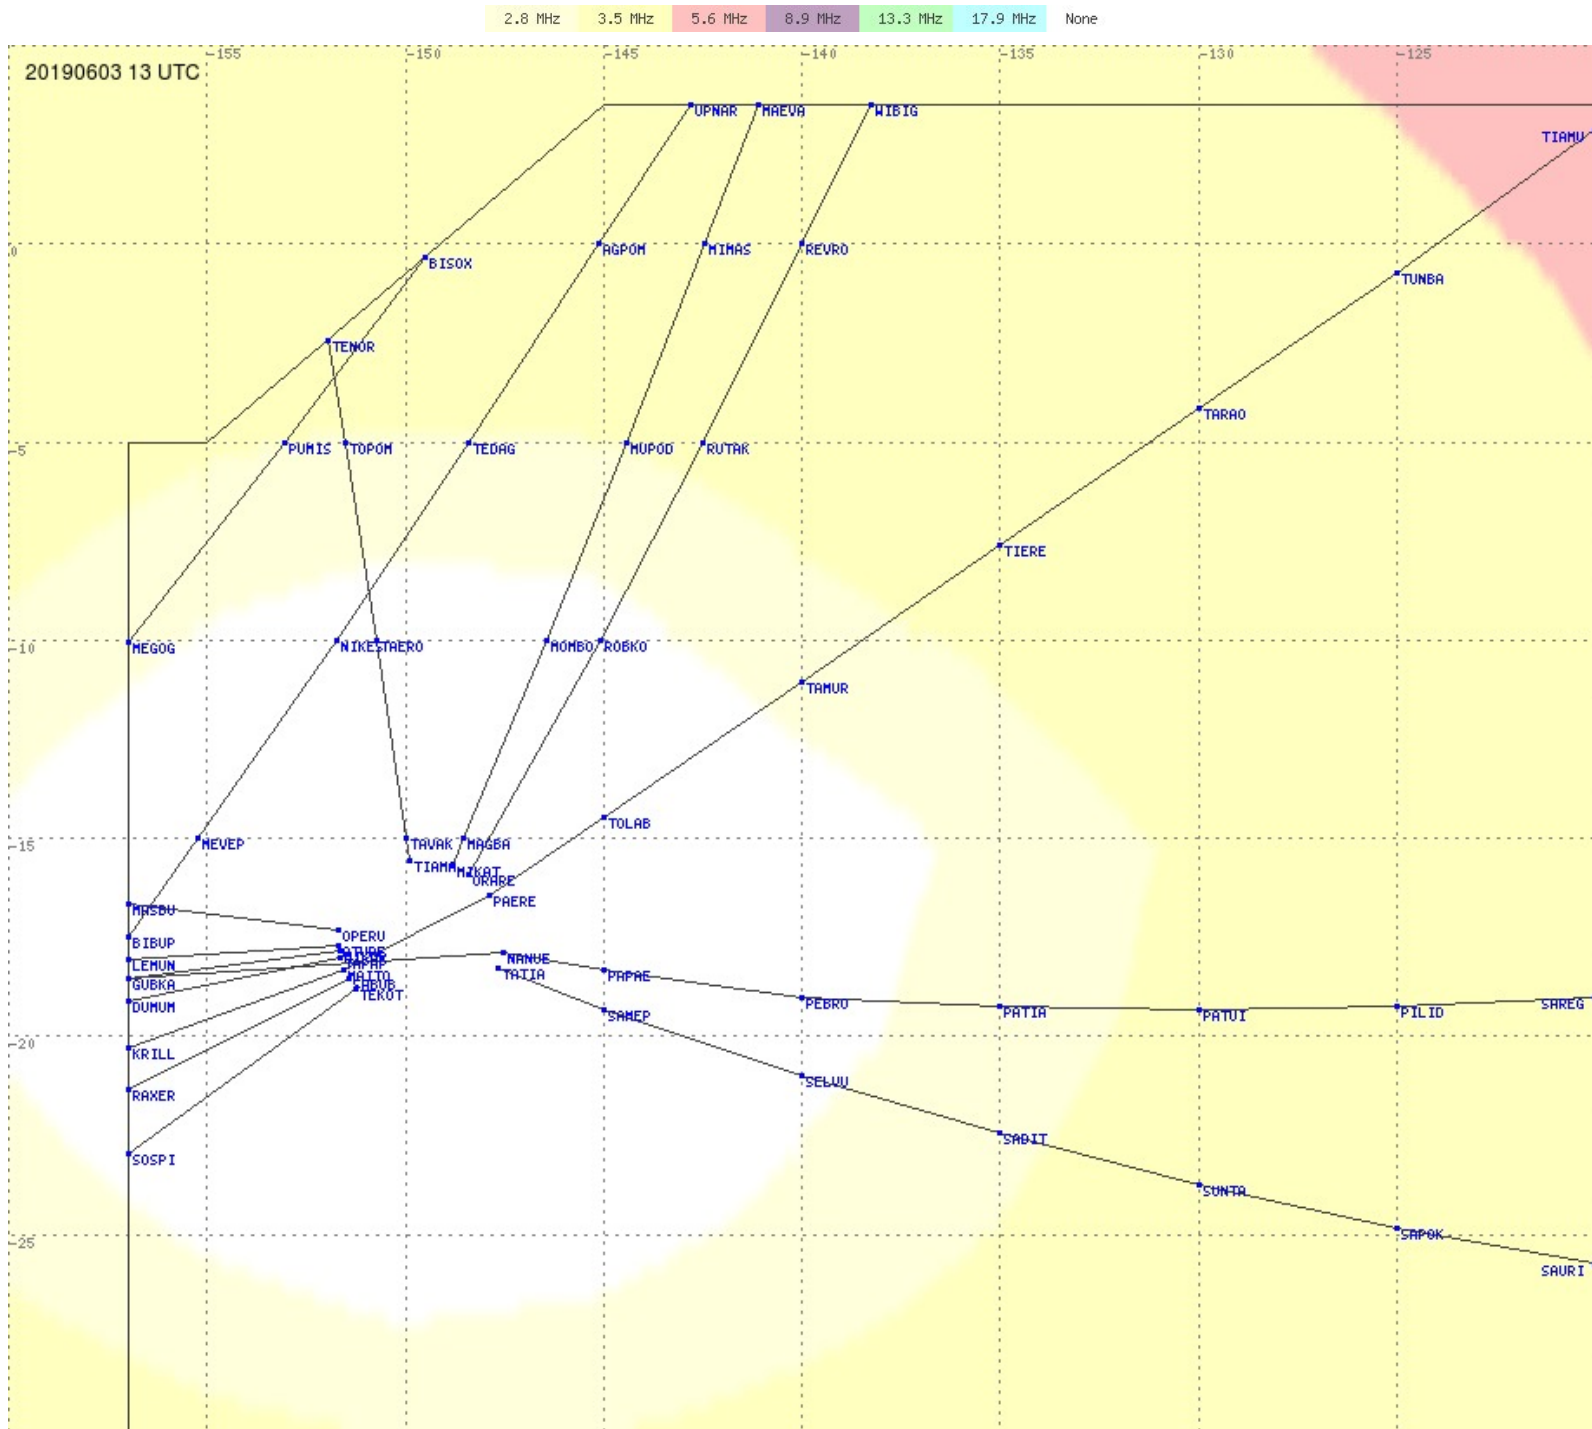

Tahiti FIR - HF Propag - 20190603