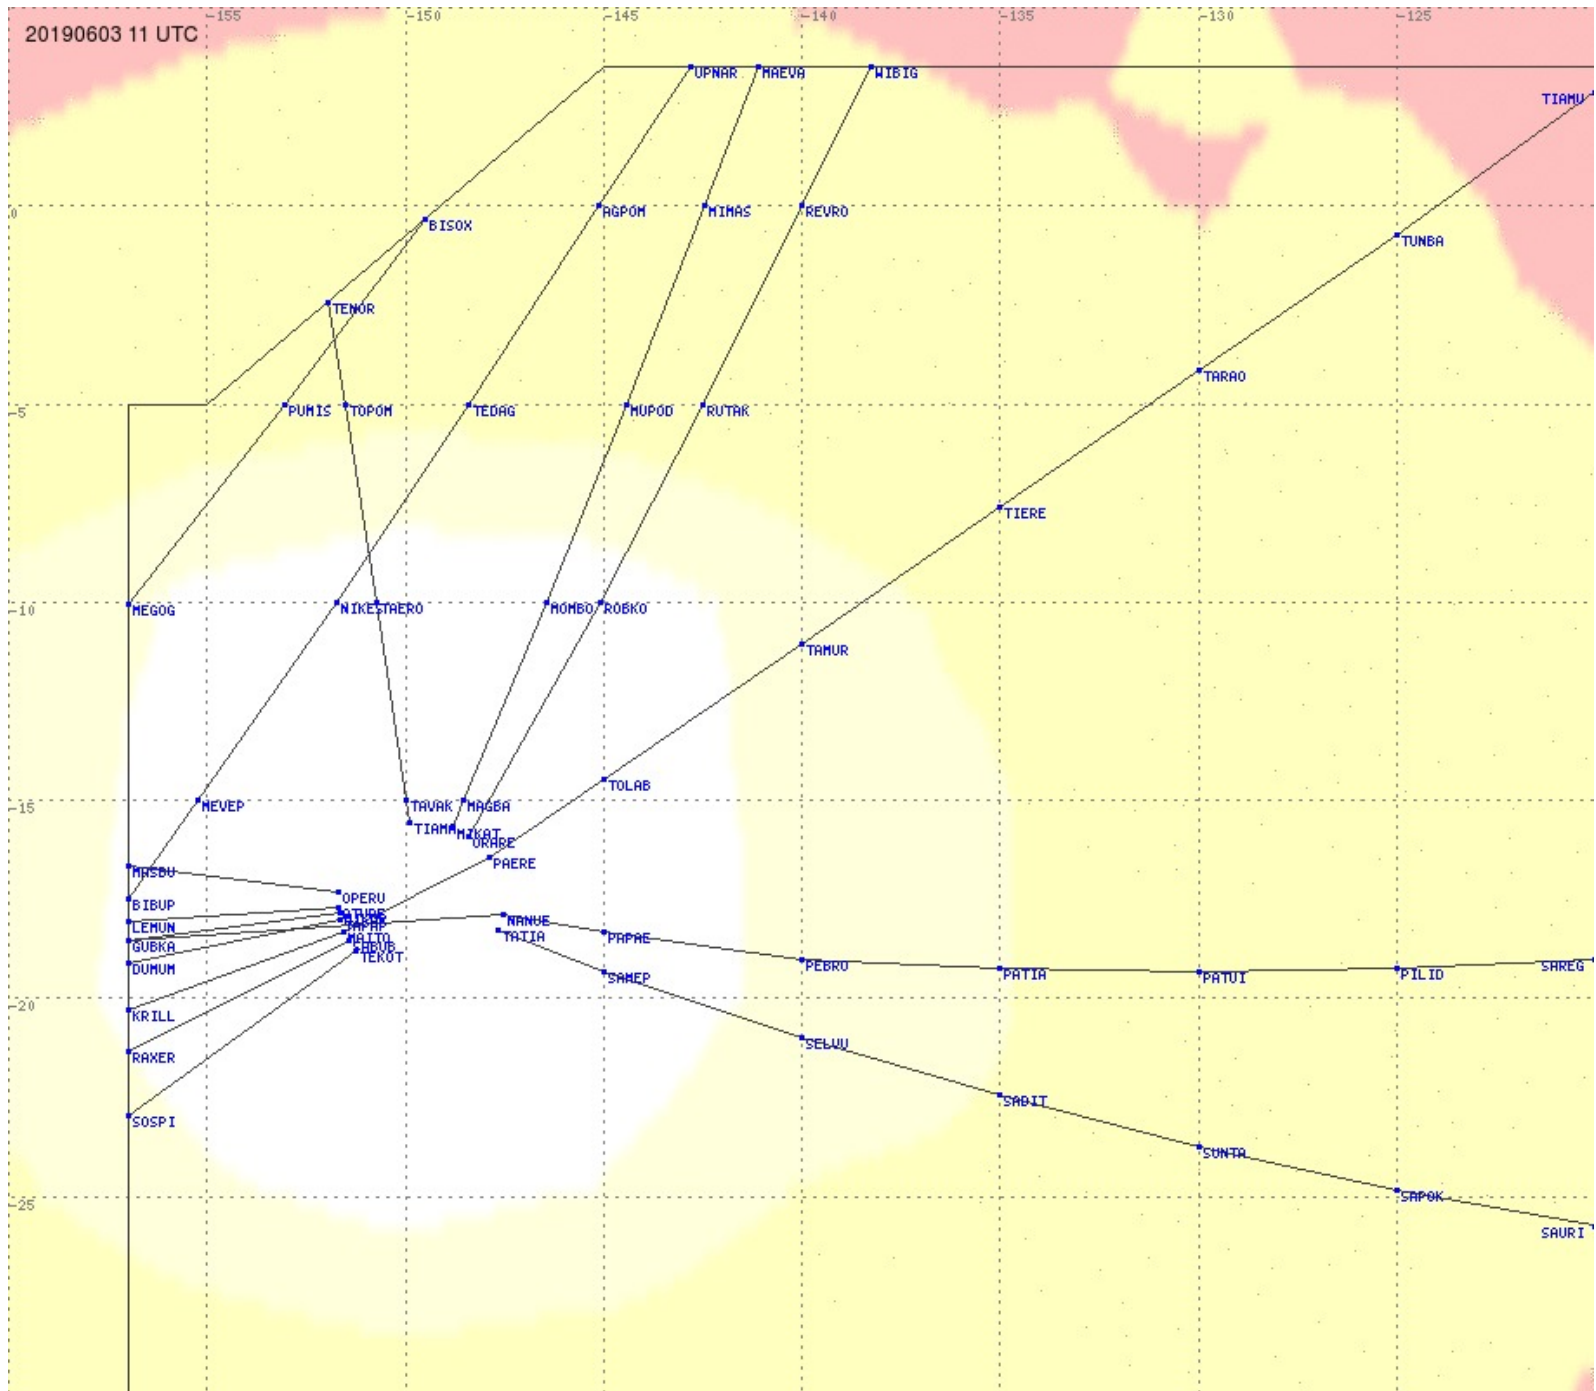

Tahiti FIR - HF Propag - 20190603

2.8 MHz
3.5 MHz
5.6 MHz
8.9 MHz
13.3 MHz
17.9 MHz
None