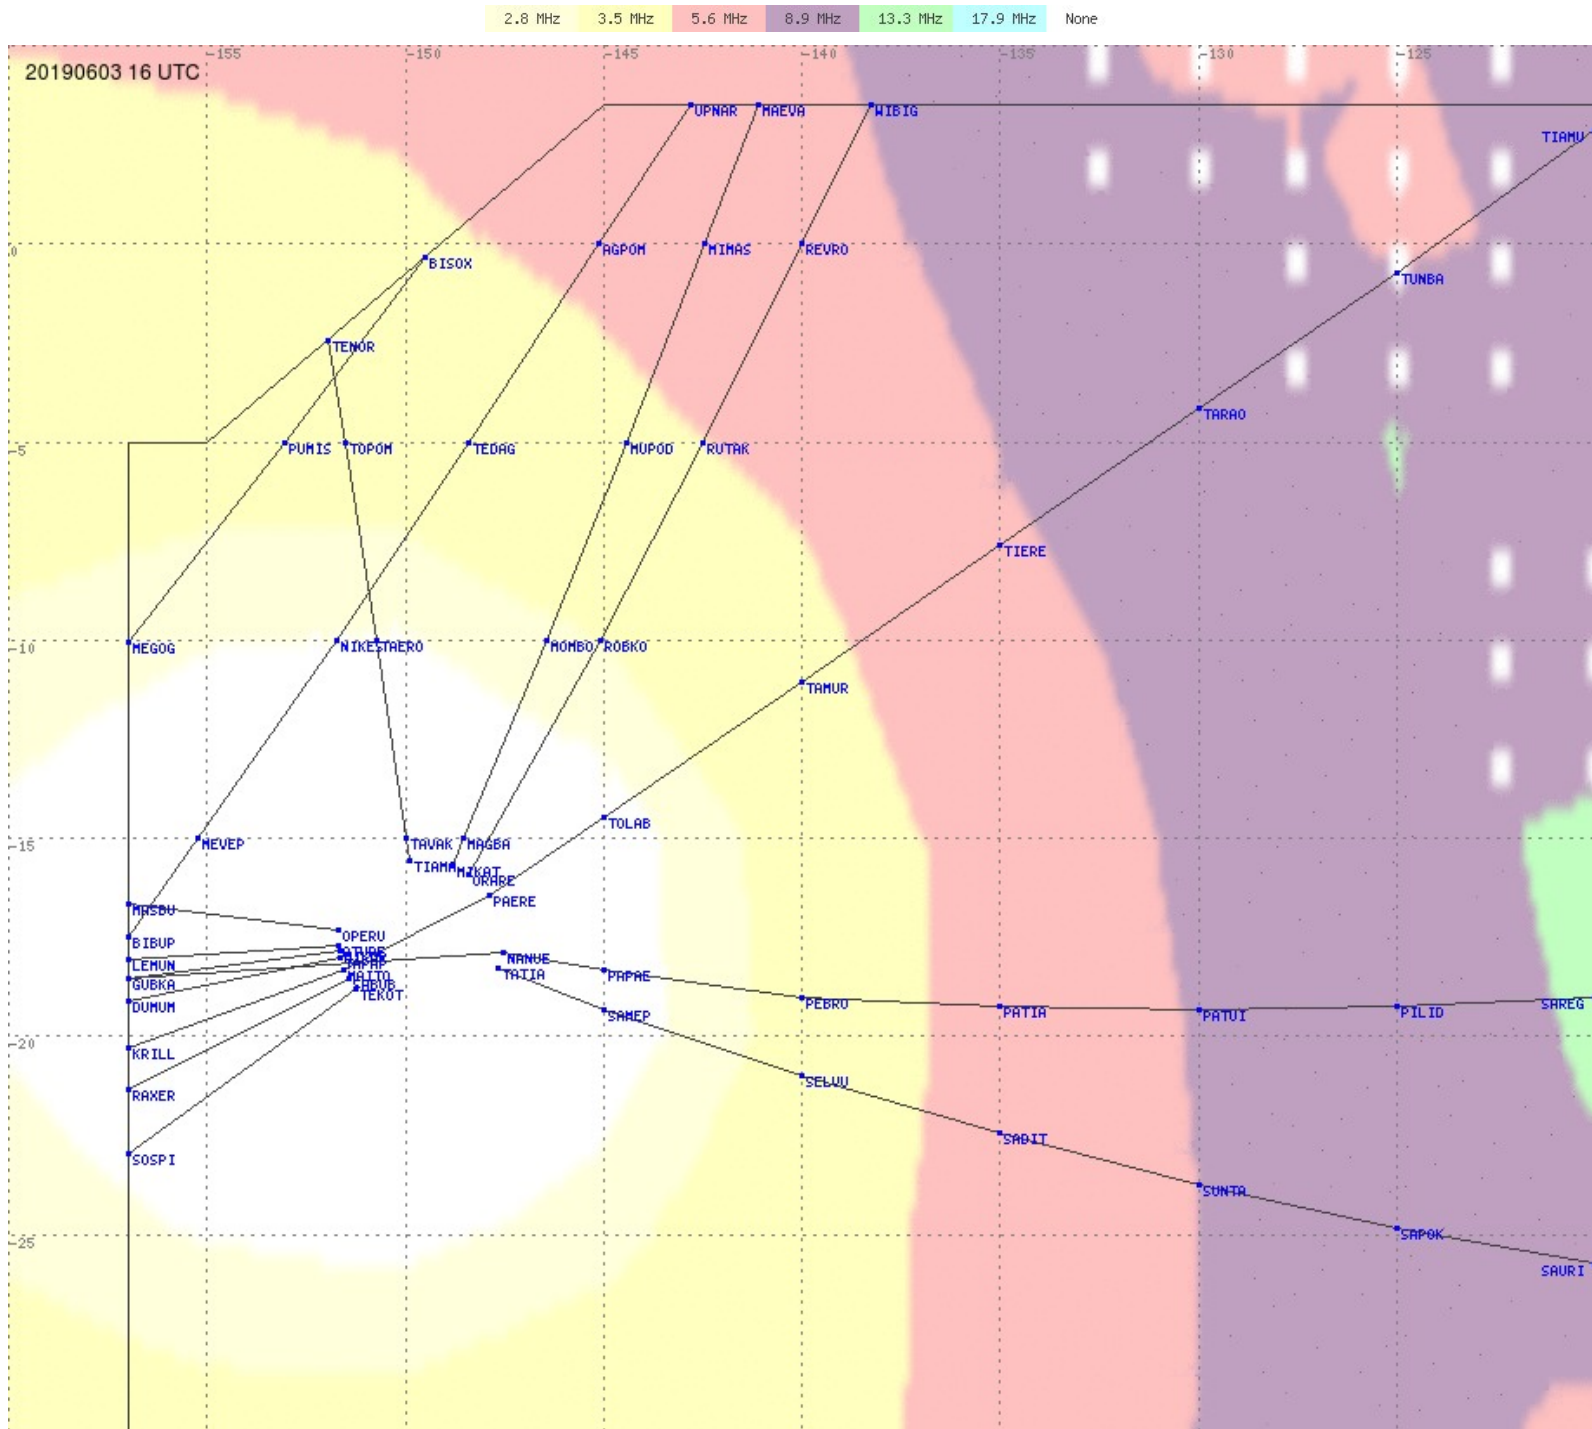

Tahiti FIR - HF Propag - 20190603