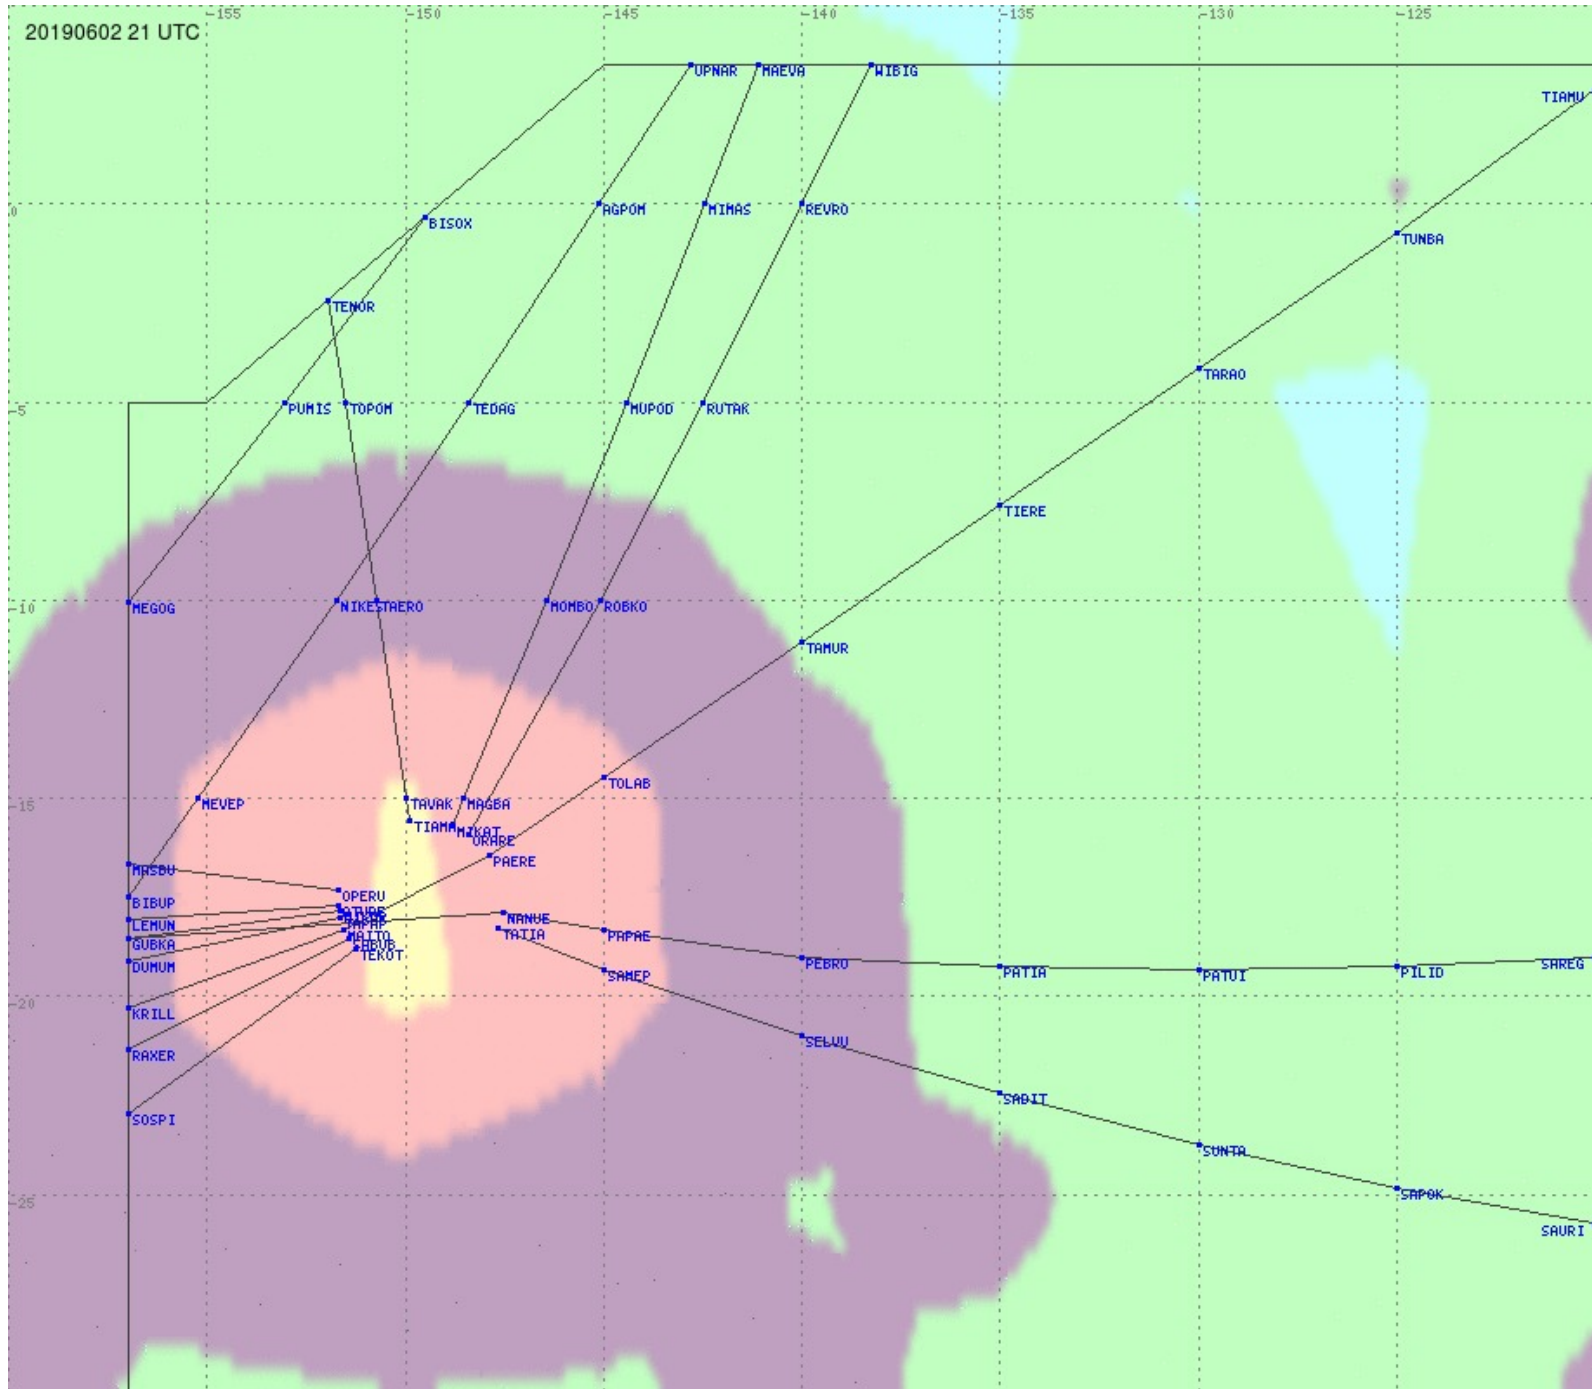

Tahiti FIR - HF Propag - 20190602

2.8 MHz 3.5 MHz 5.6 MHz 8.9 MHz 13.3 MHz 17.9 MHz None

Tahiti FIR - HF Propag - 20190602

2.8 MHz 3.5 MHz 5.6 MHz 8.9 MHz 13.3 MHz 17.9 MHz None

Tahiti FIR - HF Propag - 20190602

Tahiti FIR - HF Propag - 20190602

Tahiti FIR - HF Propag - 20190602

Tahiti FIR - HF Propag - 20190602

2.8 MHz 3.5 MHz 5.6 MHz 8.9 MHz 13.3 MHz 17.9 MHz None

Tahiti FIR - HF Propag - 20190602

2.8 MHz 3.5 MHz 5.6 MHz 8.9 MHz 13.3 MHz 17.9 MHz None

2.8 MHz
3.5 MHz
5.6 MHz
8.9 MHz
13.3 MHz
17.9 MHz
None

Tahiti FIR - HF Propag - 20190602

2.8 MHz 3.5 MHz 5.6 MHz 8.9 MHz 13.3 MHz 17.9 MHz None

Tahiti FIR - HF Propag - 20190602

2.8 MHz 3.5 MHz 5.6 MHz 8.9 MHz 13.3 MHz 17.9 MHz None