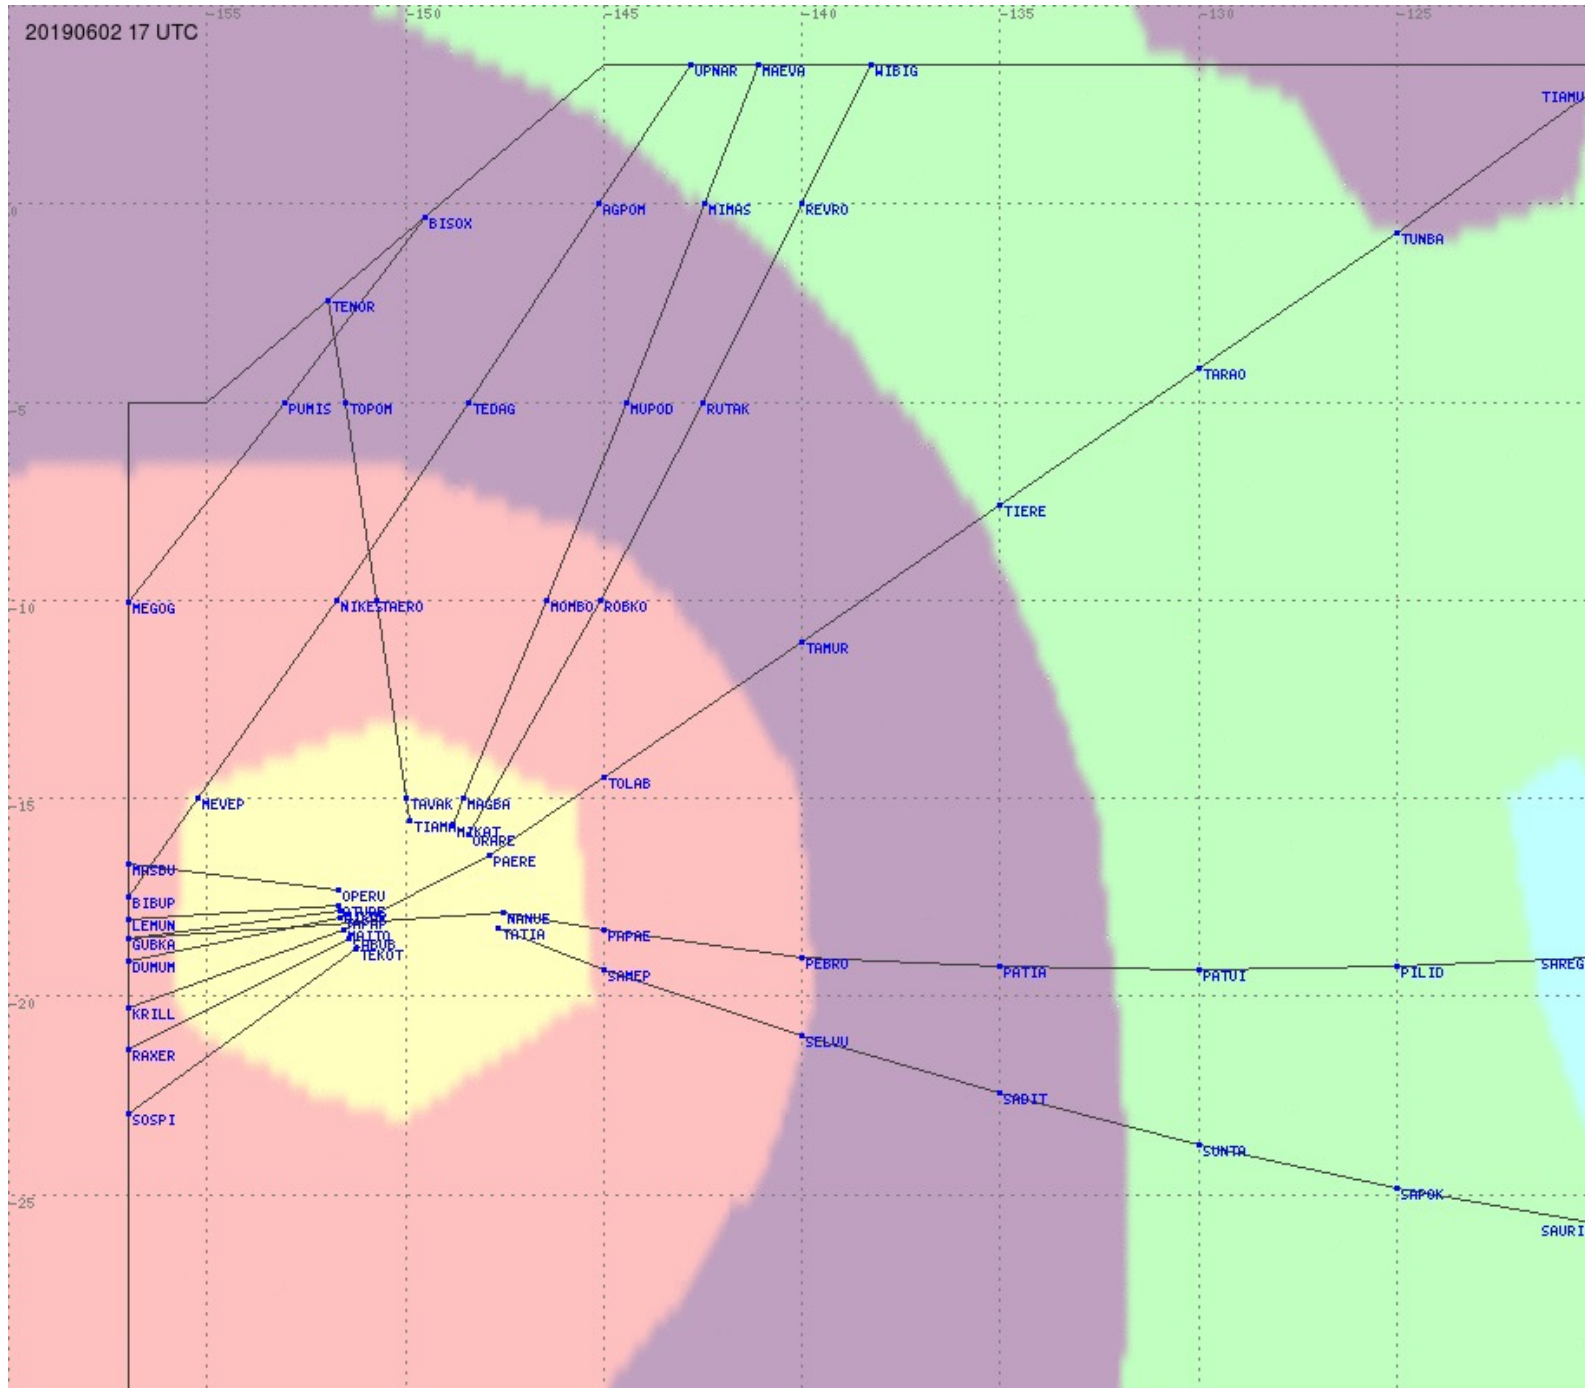

2.8 MHz
3.5 MHz
5.6 MHz
8.9 MHz
13.3 MHz
17.9 MHz
None

Tahiti FIR - HF Propag - 20190602

Tahiti FIR - HF Propag - 20190602

Tahiti FIR - HF Propag - 20190602

Tahiti FIR - HF Propag - 20190602

2.8 MHz 3.5 MHz 5.6 MHz 8.9 MHz 13.3 MHz 17.9 MHz None

Tahiti FIR - HF Propag - 20190602

Tahiti FIR - HF Propag - 20190602

Tahiti FIR - HF Propag - 20190602

2.8 MHz 3.5 MHz 5.6 MHz 8.9 MHz 13.3 MHz 17.9 MHz None

Tahiti FIR - HF Propag - 20190602

2.8 MHz 3.5 MHz 5.6 MHz 8.9 MHz 13.3 MHz 17.9 MHz None

Tahiti FIR - HF Propag - 20190602

2.8 MHz 3.5 MHz 5.6 MHz 8.9 MHz 13.3 MHz 17.9 MHz None

Tahiti FIR - HF Propag - 20190602

2.8 MHz
3.5 MHz
5.6 MHz
8.9 MHz
13.3 MHz
17.9 MHz
None

Tahiti FIR - HF Propag - 20190602

2.8 MHz
3.5 MHz
5.6 MHz
8.9 MHz
13.3 MHz
17.9 MHz
None

Tahiti FIR - HF Propag - 20190602

2.8 MHz 3.5 MHz 5.6 MHz 8.9 MHz 13.3 MHz 17.9 MHz None

Tahiti FIR - HF Propag - 20190602

2.8 MHz 3.5 MHz 5.6 MHz 8.9 MHz 13.3 MHz 17.9 MHz None