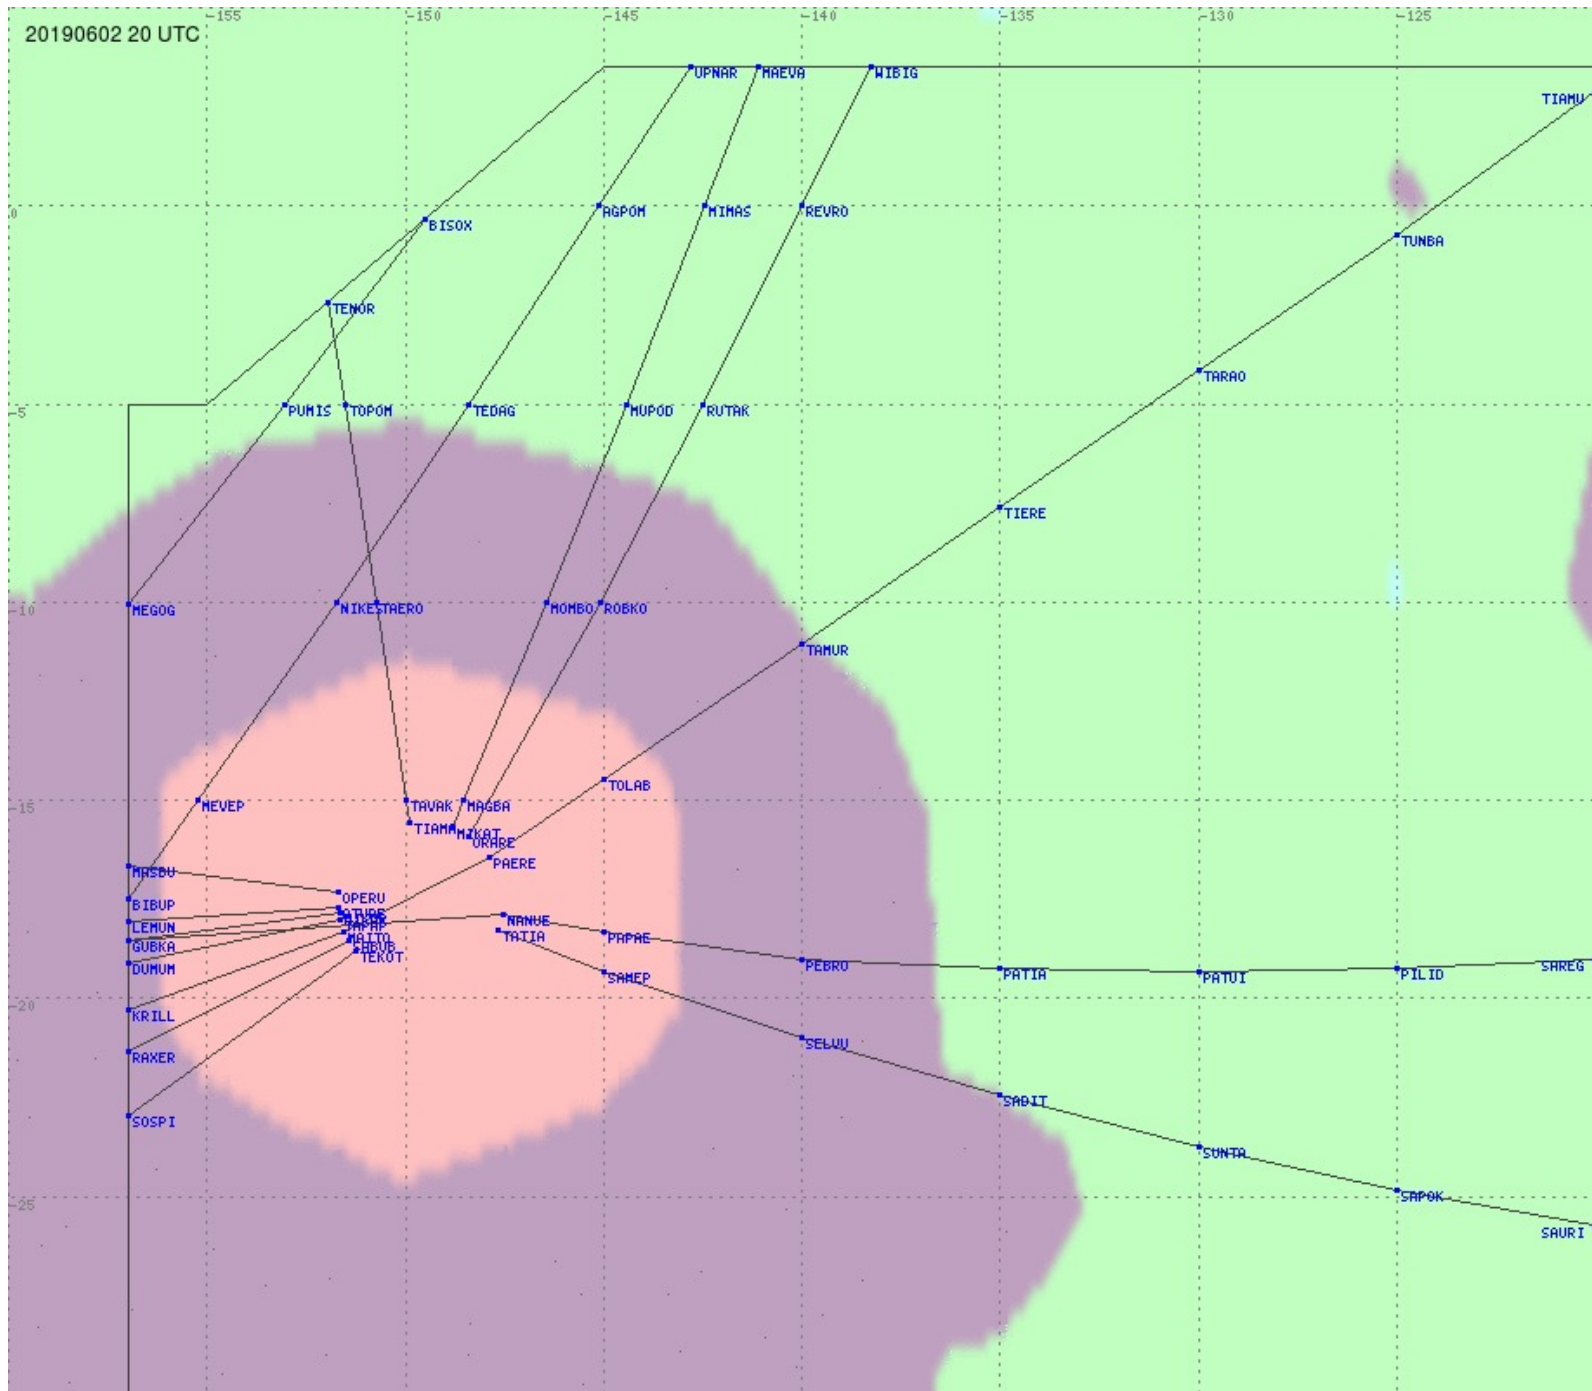

Tahiti FIR - HF Propag - 20190602

2.8 MHz 3.5 MHz 5.6 MHz 8.9 MHz 13.3 MHz 17.9 MHz None

Tahiti FIR - HF Propag - 20190602

2.8 MHz 3.5 MHz 5.6 MHz 8.9 MHz 13.3 MHz 17.9 MHz None

Tahiti FIR - HF Propag - 20190602

2.8 MHz
3.5 MHz
5.6 MHz
8.9 MHz
13.3 MHz
17.9 MHz
None

Tahiti FIR - HF Propag - 20190602

Tahiti FIR - HF Propag - 20190602

Tahiti FIR - HF Propag - 20190602

Tahiti FIR - HF Propag - 20190602

2.8 MHz 3.5 MHz 5.6 MHz 8.9 MHz 13.3 MHz 17.9 MHz None

Tahiti FIR - HF Propag - 20190602

Tahiti FIR - HF Propag - 20190602

Tahiti FIR - HF Propag - 20190602

2.8 MHz 3.5 MHz 5.6 MHz 8.9 MHz 13.3 MHz 17.9 MHz None

Tahiti FIR - HF Propag - 20190602

2.8 MHz 3.5 MHz 5.6 MHz 8.9 MHz 13.3 MHz 17.9 MHz None