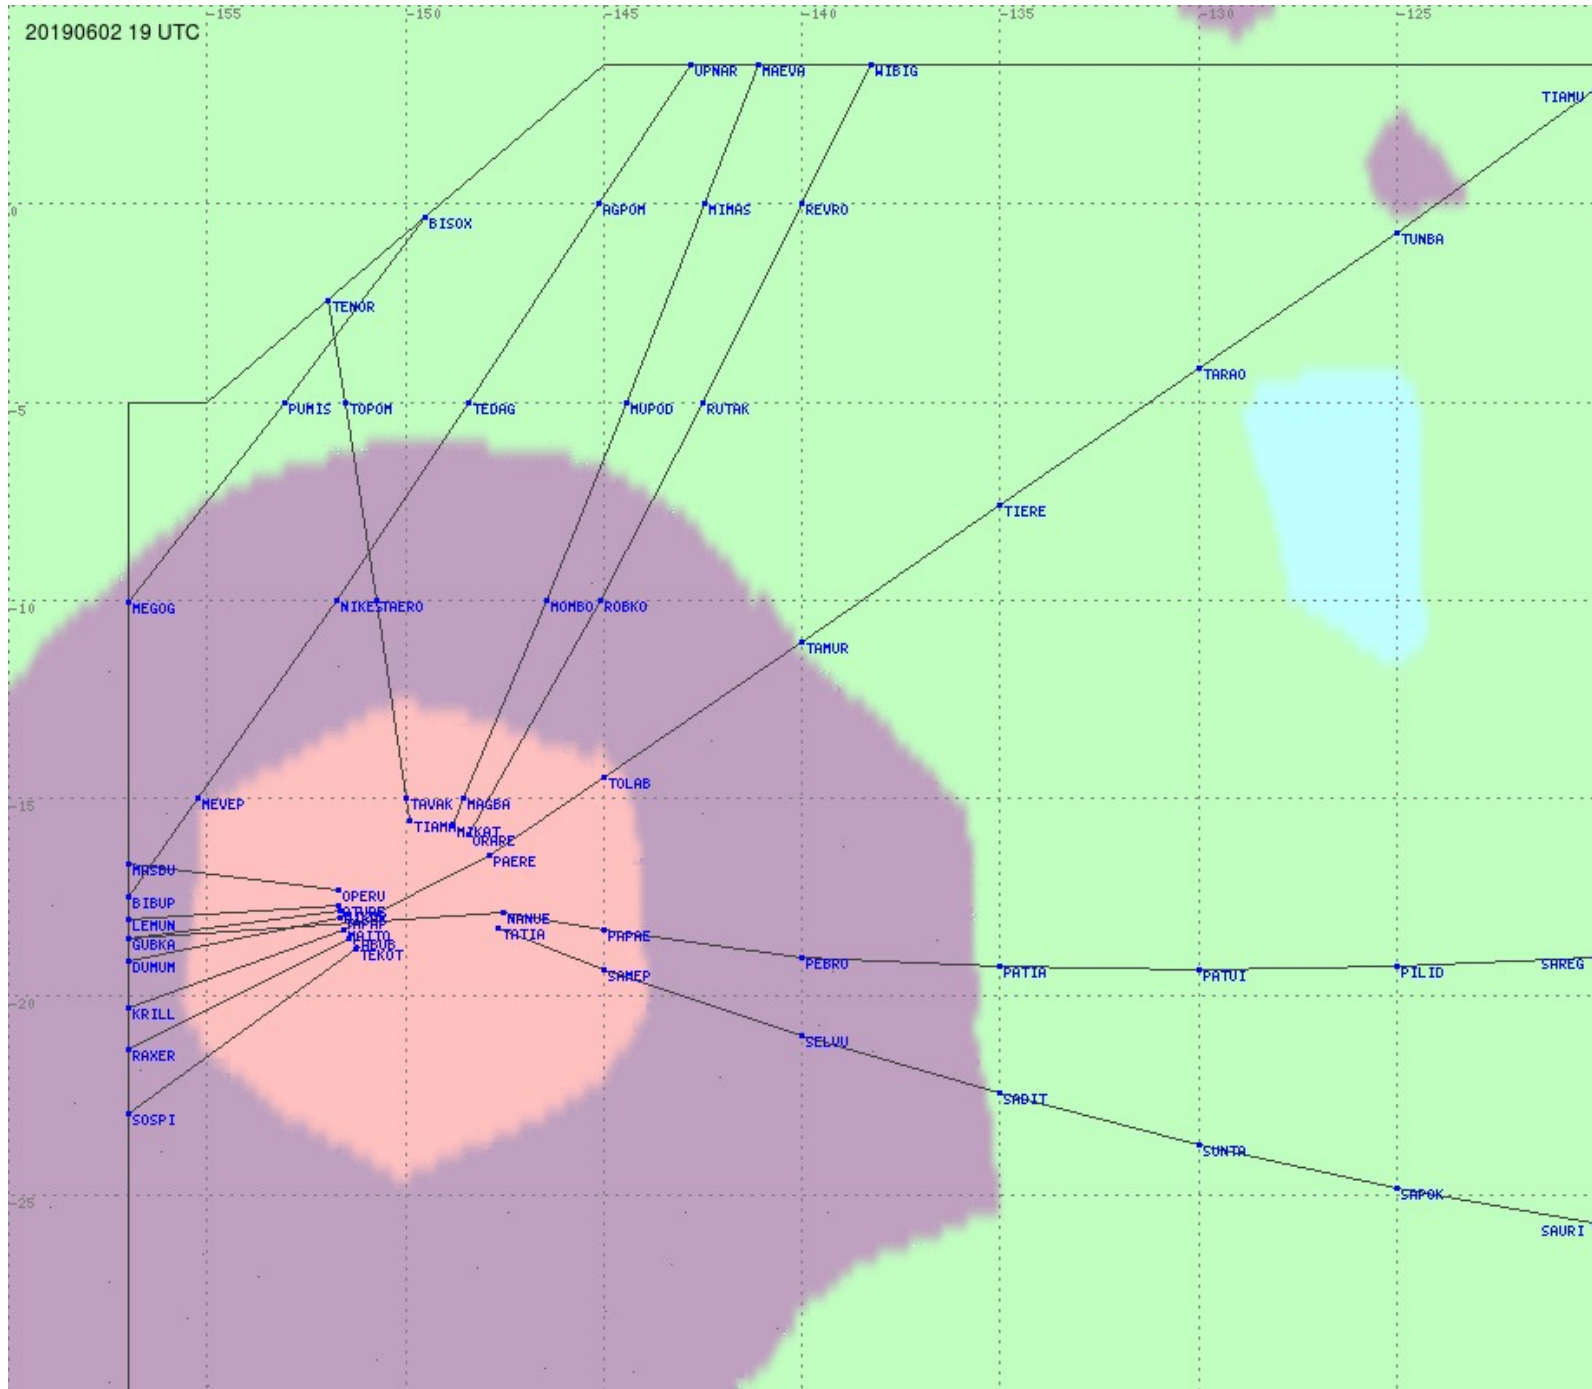

Tahiti FIR - HF Propag - 20190602

2.8 MHz 3.5 MHz 5.6 MHz 8.9 MHz 13.3 MHz 17.9 MHz None

Tahiti FIR - HF Propag - 20190602

2.8 MHz 3.5 MHz 5.6 MHz 8.9 MHz 13.3 MHz 17.9 MHz None

Tahiti FIR - HF Propag - 20190602

2.8 MHz
3.5 MHz
5.6 MHz
8.9 MHz
13.3 MHz
17.9 MHz
None

Tahiti FIR - HF Propag - 20190602

Tahiti FIR - HF Propag - 20190602

Tahiti FIR - HF Propag - 20190602

Tahiti FIR - HF Propag - 20190602

2.8 MHz 3.5 MHz 5.6 MHz 8.9 MHz 13.3 MHz 17.9 MHz None

Tahiti FIR - HF Propag - 20190602

Tahiti FIR - HF Propag - 20190602

Tahiti FIR - HF Propag - 20190602

2.8 MHz 3.5 MHz 5.6 MHz 8.9 MHz 13.3 MHz 17.9 MHz None

Tahiti FIR - HF Propag - 20190602

2.8 MHz 3.5 MHz 5.6 MHz 8.9 MHz 13.3 MHz 17.9 MHz None