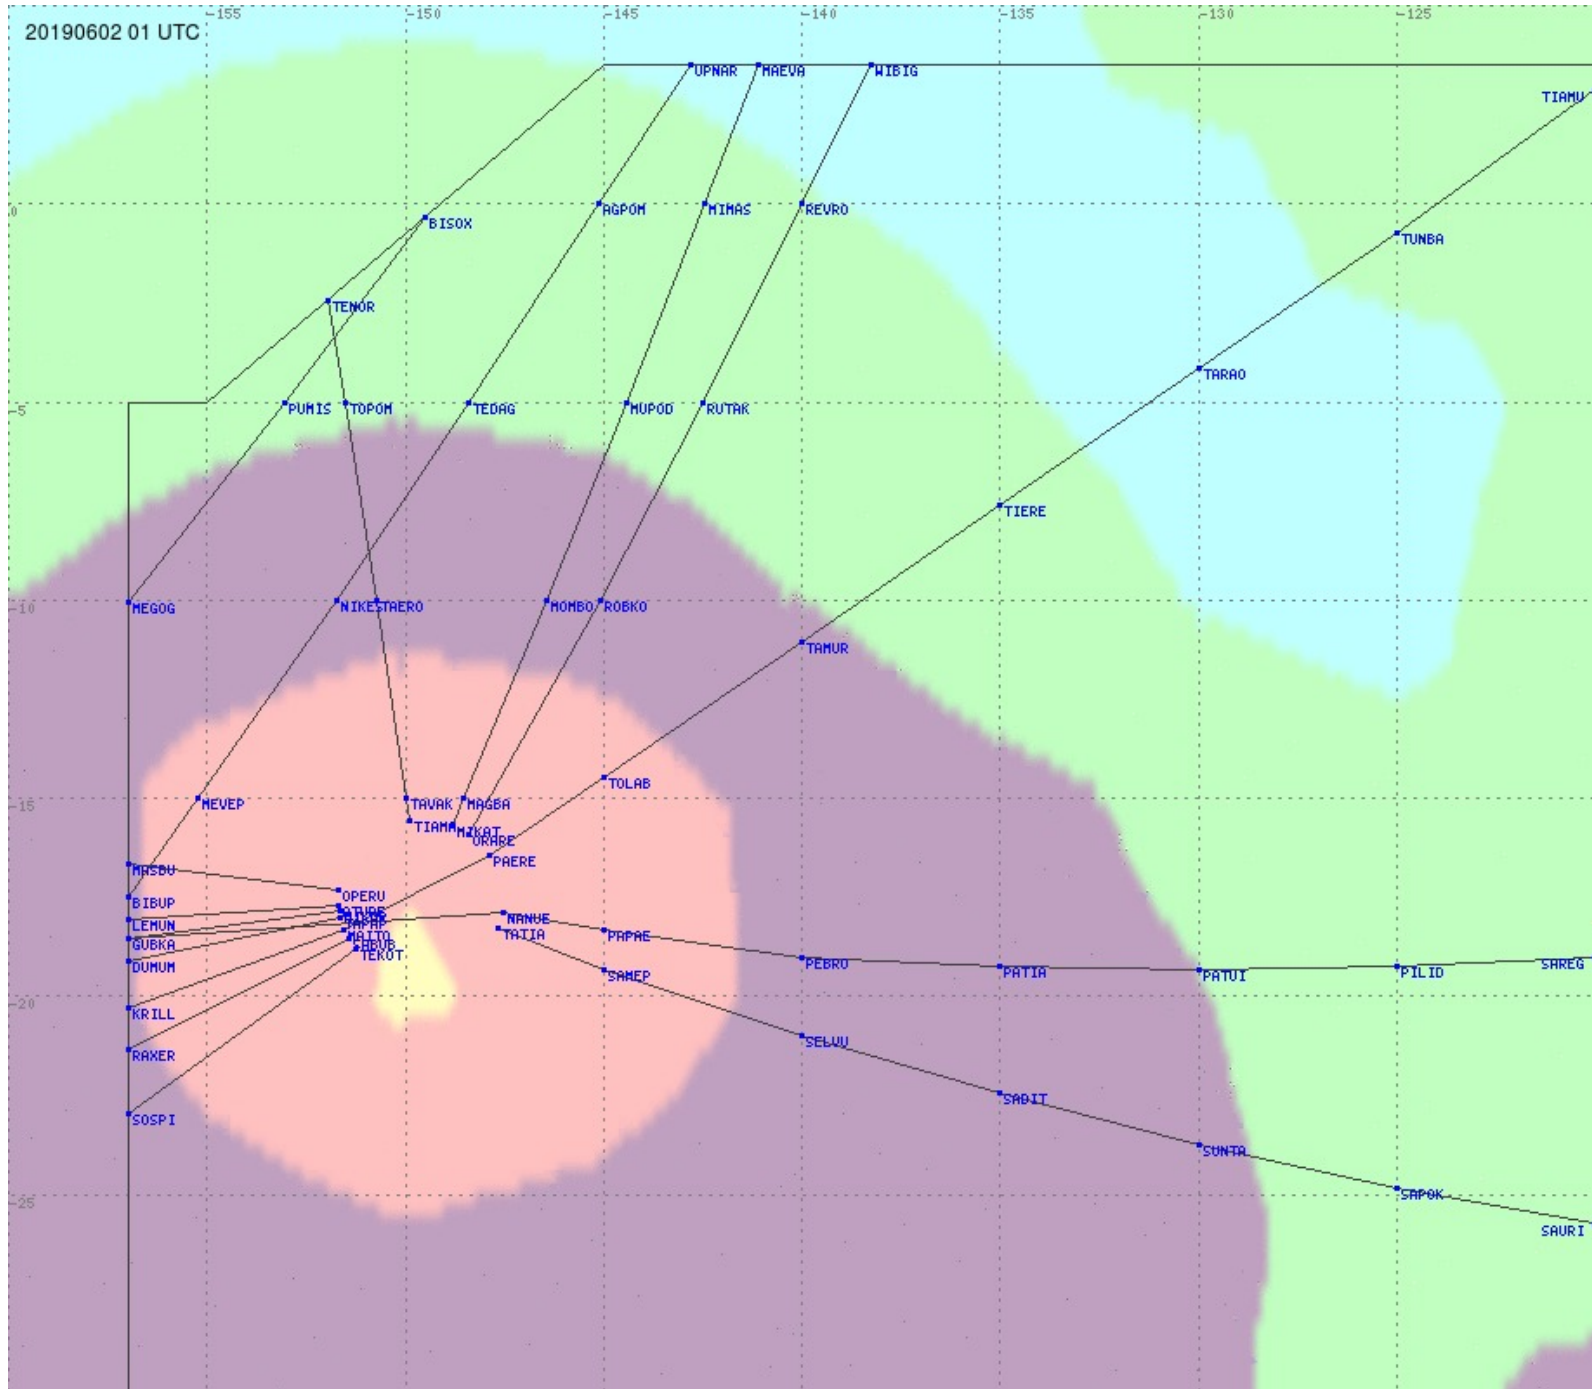

Tahiti FIR - HF Propag - 20190602

2.8 MHz 3.5 MHz 5.6 MHz 8.9 MHz 13.3 MHz 17.9 MHz None

Tahiti FIR - HF Propag - 20190602

2.8 MHz 3.5 MHz 5.6 MHz 8.9 MHz 13.3 MHz 17.9 MHz None

Tahiti FIR - HF Propag - 20190602