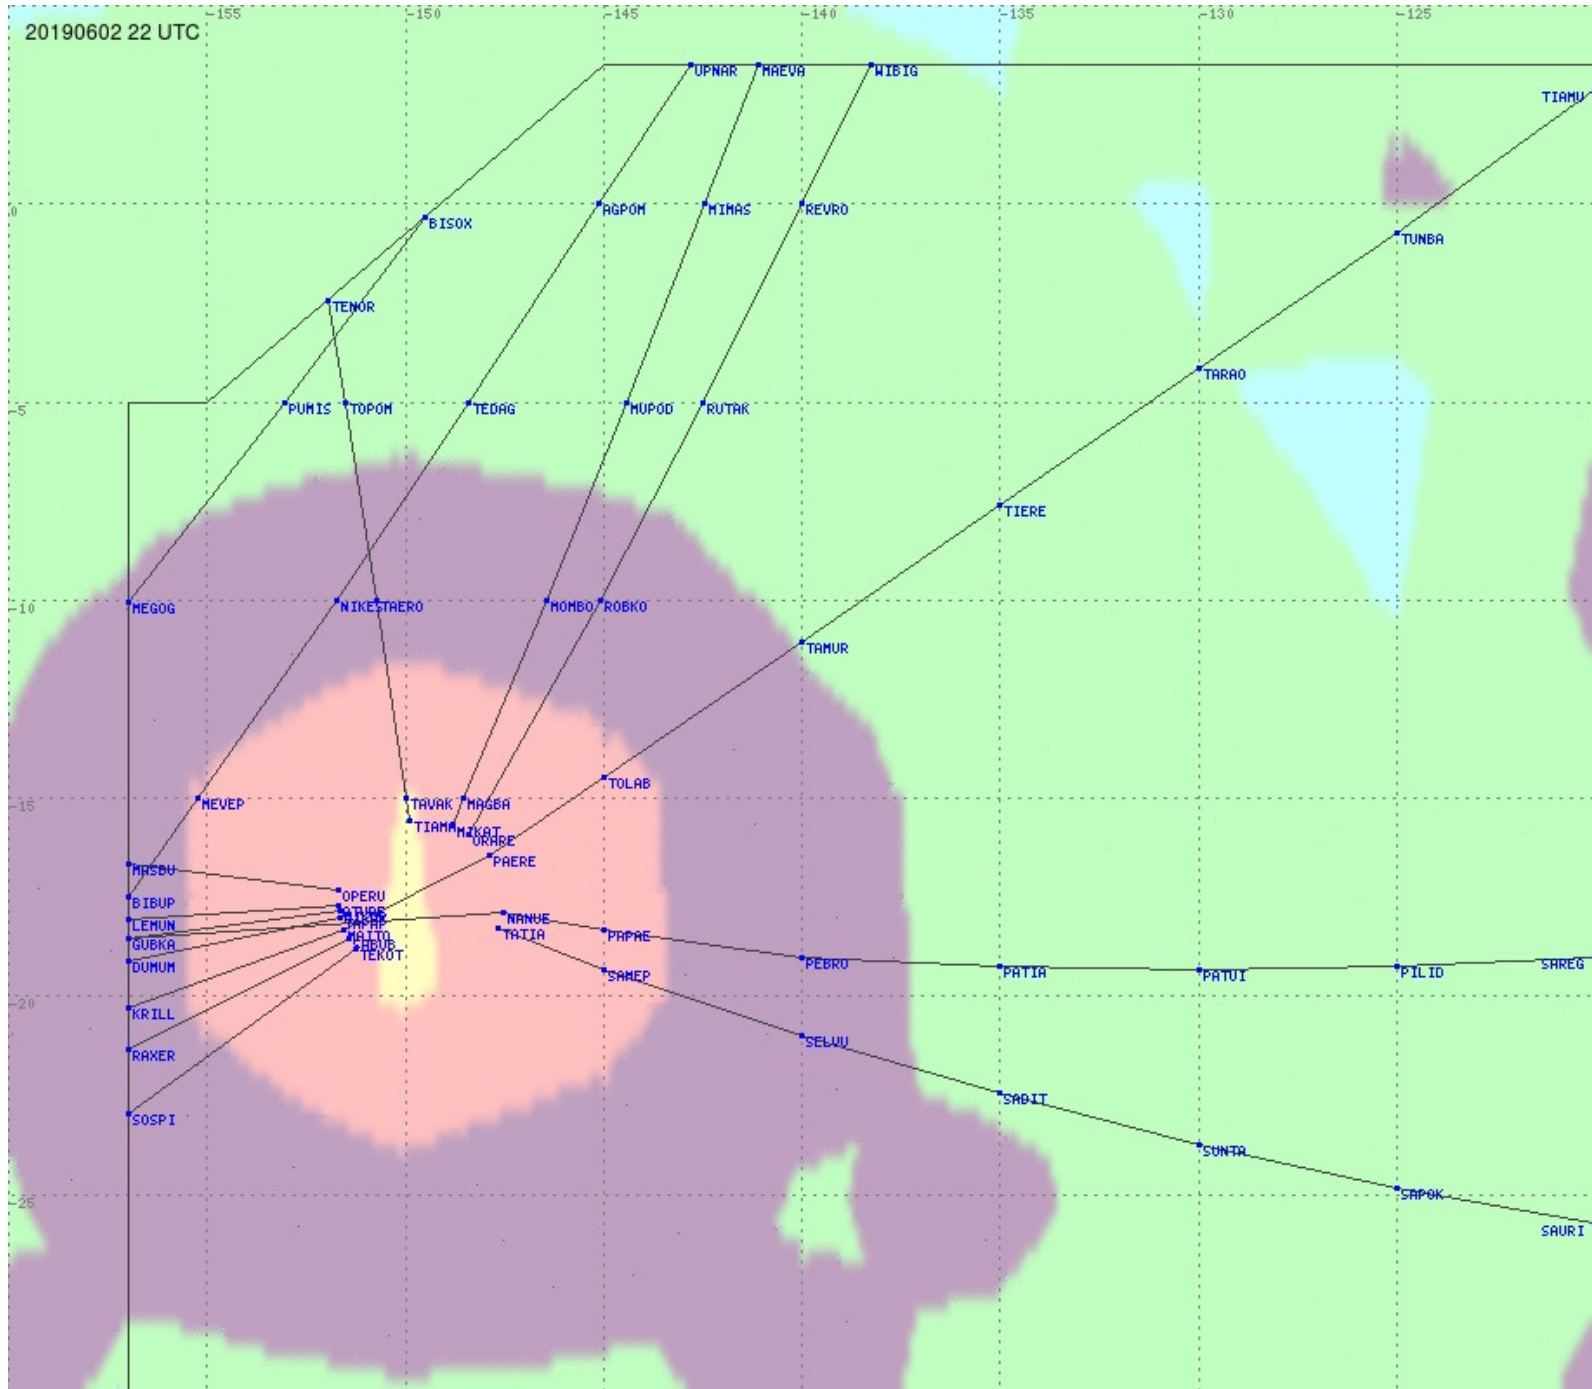

Tahiti FIR - HF Propag - 20190602

2.8 MHz 3.5 MHz 5.6 MHz 8.9 MHz 13.3 MHz 17.9 MHz None

Tahiti FIR - HF Propag - 20190602

2.8 MHz 3.5 MHz 5.6 MHz 8.9 MHz 13.3 MHz 17.9 MHz None

Tahiti FIR - HF Propag - 20190602

Tahiti FIR - HF Propag - 20190602

Tahiti FIR - HF Propag - 20190602

Tahiti FIR - HF Propag - 20190602

2.8 MHz 3.5 MHz 5.6 MHz 8.9 MHz 13.3 MHz 17.9 MHz None

Tahiti FIR - HF Propag - 20190602

2.8 MHz 3.5 MHz 5.6 MHz 8.9 MHz 13.3 MHz 17.9 MHz None

2.8 MHz
3.5 MHz
5.6 MHz
8.9 MHz
13.3 MHz
17.9 MHz
None

Tahiti FIR - HF Propag - 20190602

2.8 MHz 3.5 MHz 5.6 MHz 8.9 MHz 13.3 MHz 17.9 MHz None

Tahiti FIR - HF Propag - 20190602

2.8 MHz 3.5 MHz 5.6 MHz 8.9 MHz 13.3 MHz 17.9 MHz None