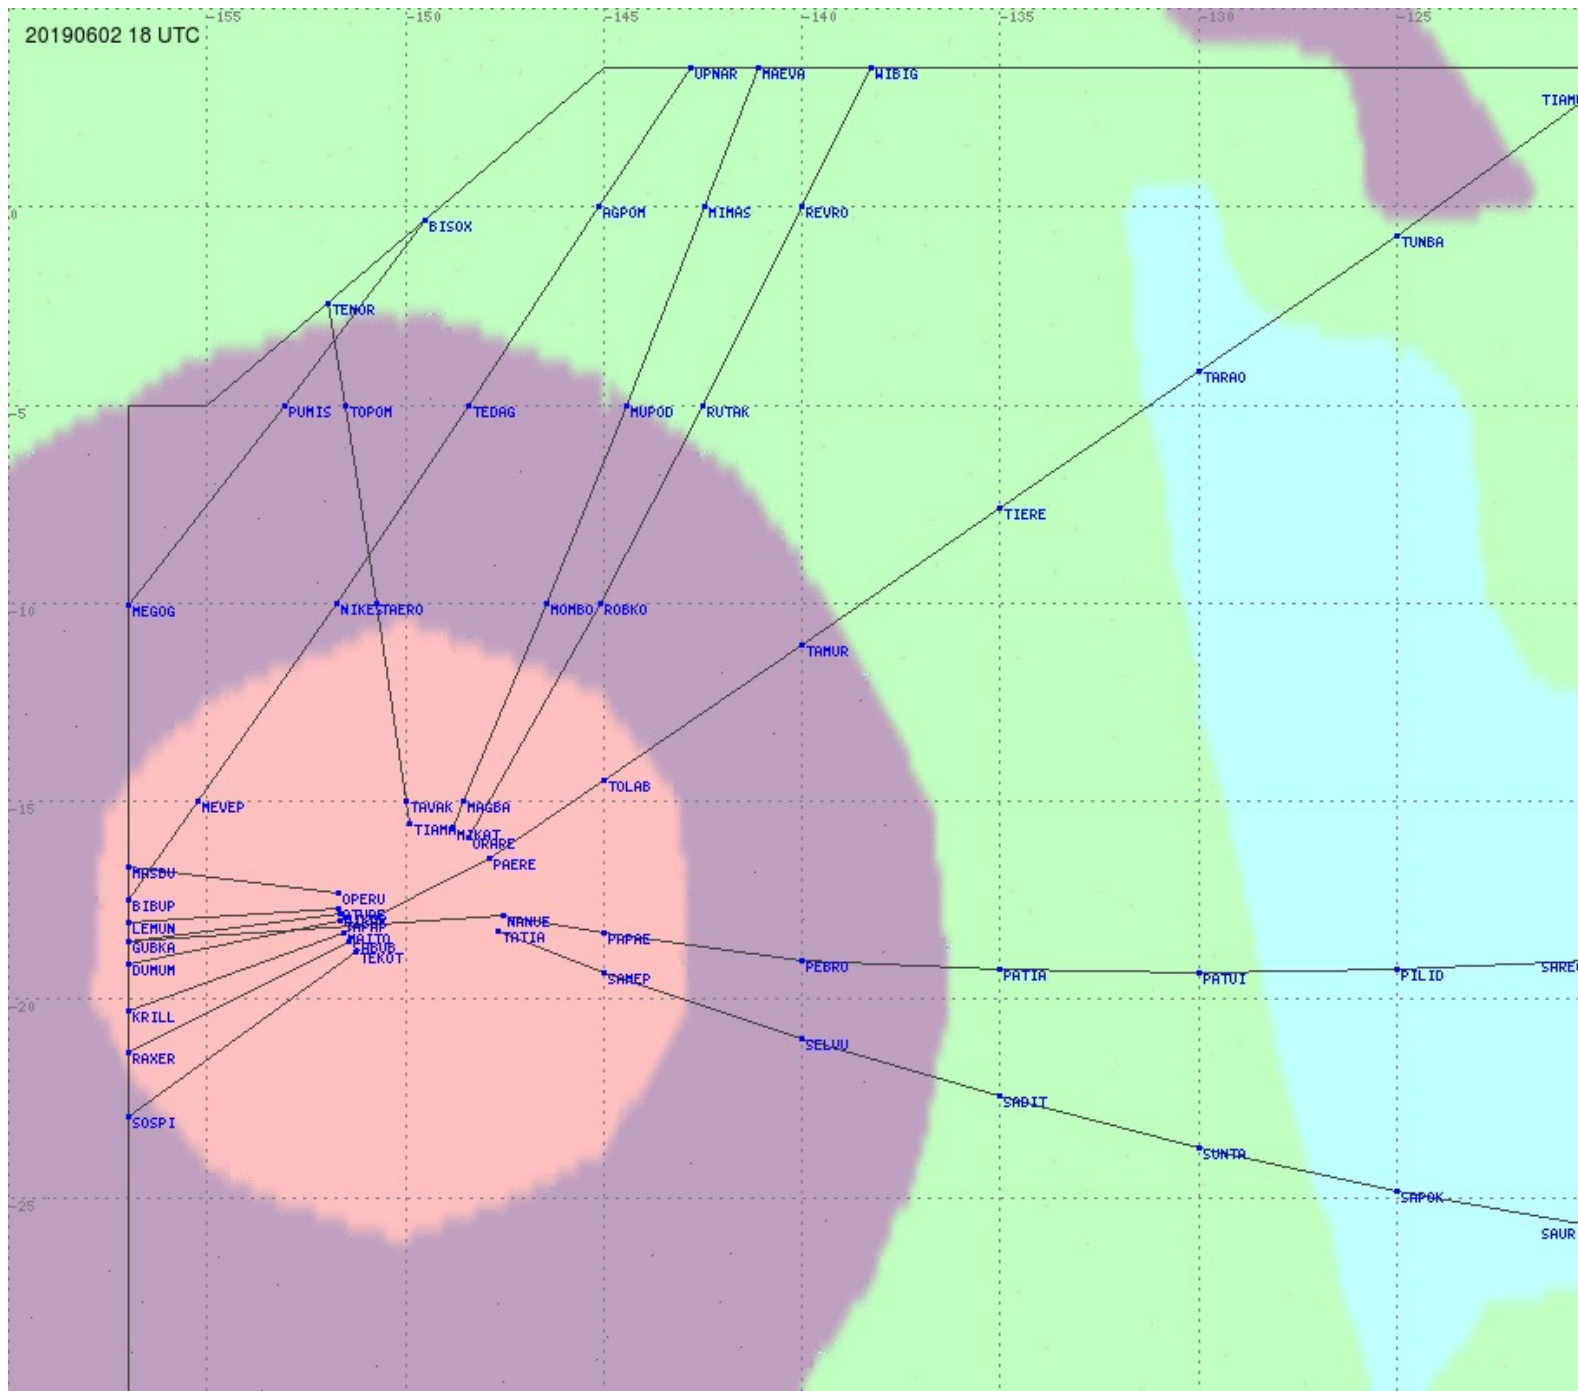

Tahiti FIR - HF Propag - 20190602

2.8 MHz 3.5 MHz 5.6 MHz 8.9 MHz 13.3 MHz 17.9 MHz None

Tahiti FIR - HF Propag - 20190602

2.8 MHz 3.5 MHz 5.6 MHz 8.9 MHz 13.3 MHz 17.9 MHz None

Tahiti FIR - HF Propag - 20190602

2.8 MHz
3.5 MHz
5.6 MHz
8.9 MHz
13.3 MHz
17.9 MHz
None

Tahiti FIR - HF Propag - 20190602

Tahiti FIR - HF Propag - 20190602

Tahiti FIR - HF Propag - 20190602

Tahiti FIR - HF Propag - 20190602

2.8 MHz 3.5 MHz 5.6 MHz 8.9 MHz 13.3 MHz 17.9 MHz None

Tahiti FIR - HF Propag - 20190602

Tahiti FIR - HF Propag - 20190602

Tahiti FIR - HF Propag - 20190602

2.8 MHz 3.5 MHz 5.6 MHz 8.9 MHz 13.3 MHz 17.9 MHz None

Tahiti FIR - HF Propag - 20190602

2.8 MHz 3.5 MHz 5.6 MHz 8.9 MHz 13.3 MHz 17.9 MHz None