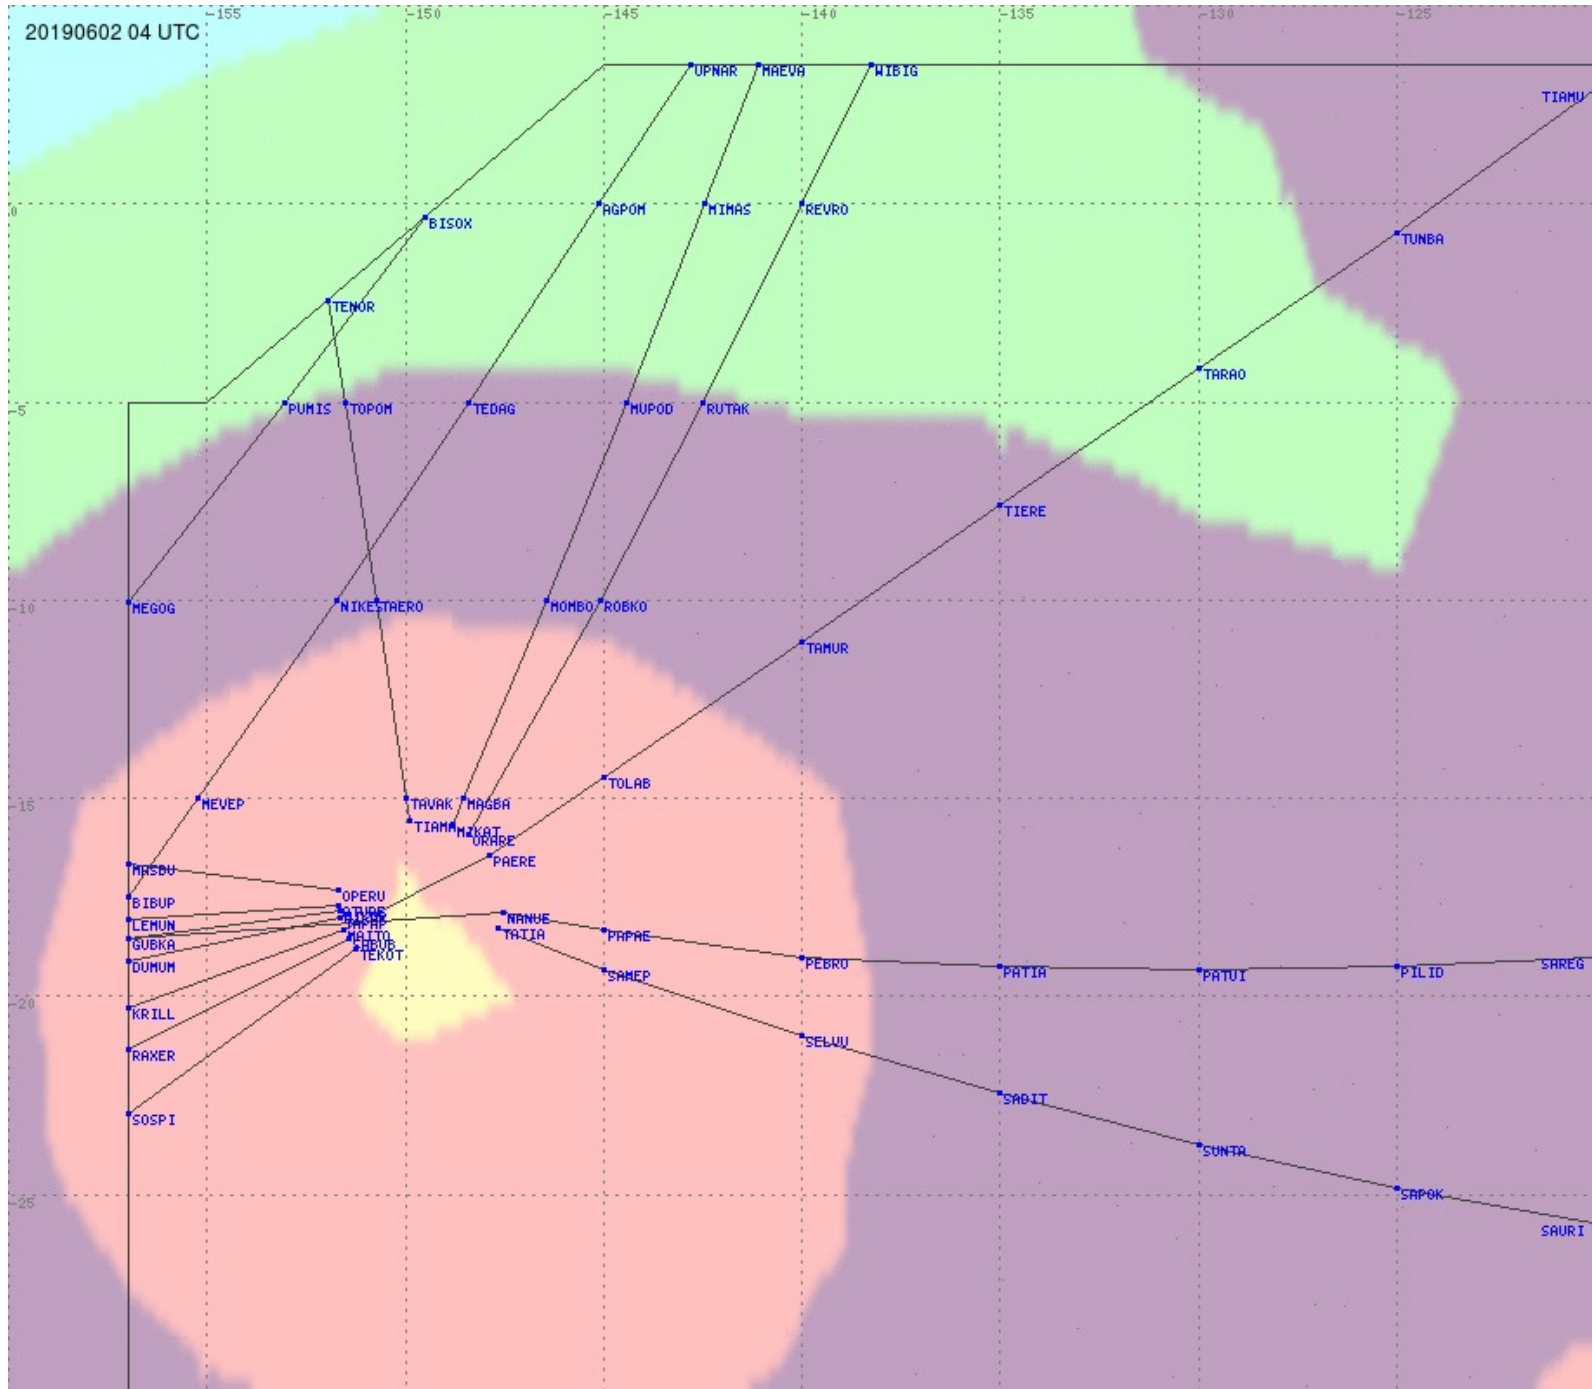

Tahiti FIR - HF Propag - 20190602

2.8 MHz 3.5 MHz 5.6 MHz 8.9 MHz 13.3 MHz 17.9 MHz None

Tahiti FIR - HF Propag - 20190602

2.8 MHz 3.5 MHz 5.6 MHz 8.9 MHz 13.3 MHz 17.9 MHz None

Tahiti FIR - HF Propag - 20190602