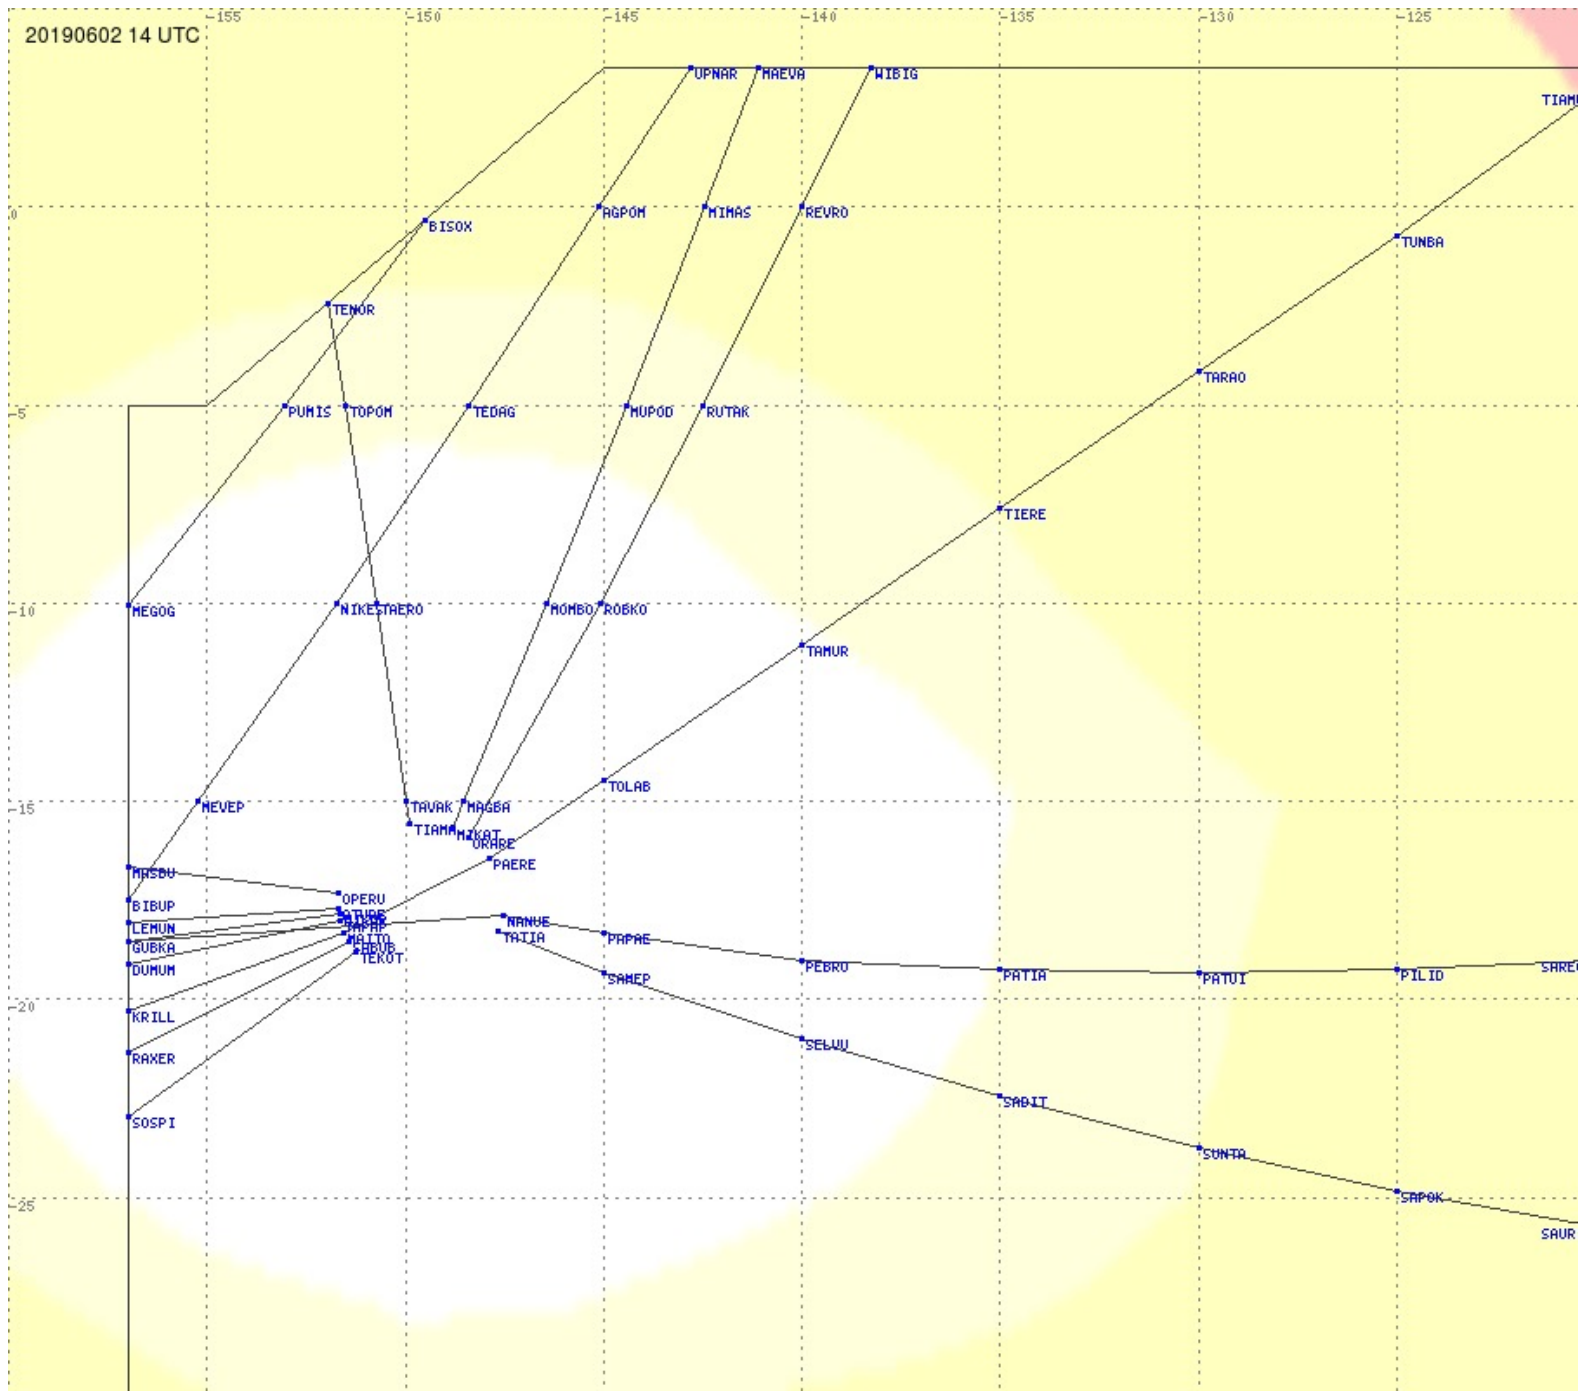

2.8 MHz
3.5 MHz
5.6 MHz
8.9 MHz
13.3 MHz
17.9 MHz
None

Tahiti FIR - HF Propag - 20190602

Tahiti FIR - HF Propag - 20190602

Tahiti FIR - HF Propag - 20190602

Tahiti FIR - HF Propag - 20190602

2.8 MHz 3.5 MHz 5.6 MHz 8.9 MHz 13.3 MHz 17.9 MHz None

Tahiti FIR - HF Propag - 20190602

Tahiti FIR - HF Propag - 20190602

Tahiti FIR - HF Propag - 20190602

2.8 MHz 3.5 MHz 5.6 MHz 8.9 MHz 13.3 MHz 17.9 MHz None

Tahiti FIR - HF Propag - 20190602

2.8 MHz 3.5 MHz 5.6 MHz 8.9 MHz 13.3 MHz 17.9 MHz None