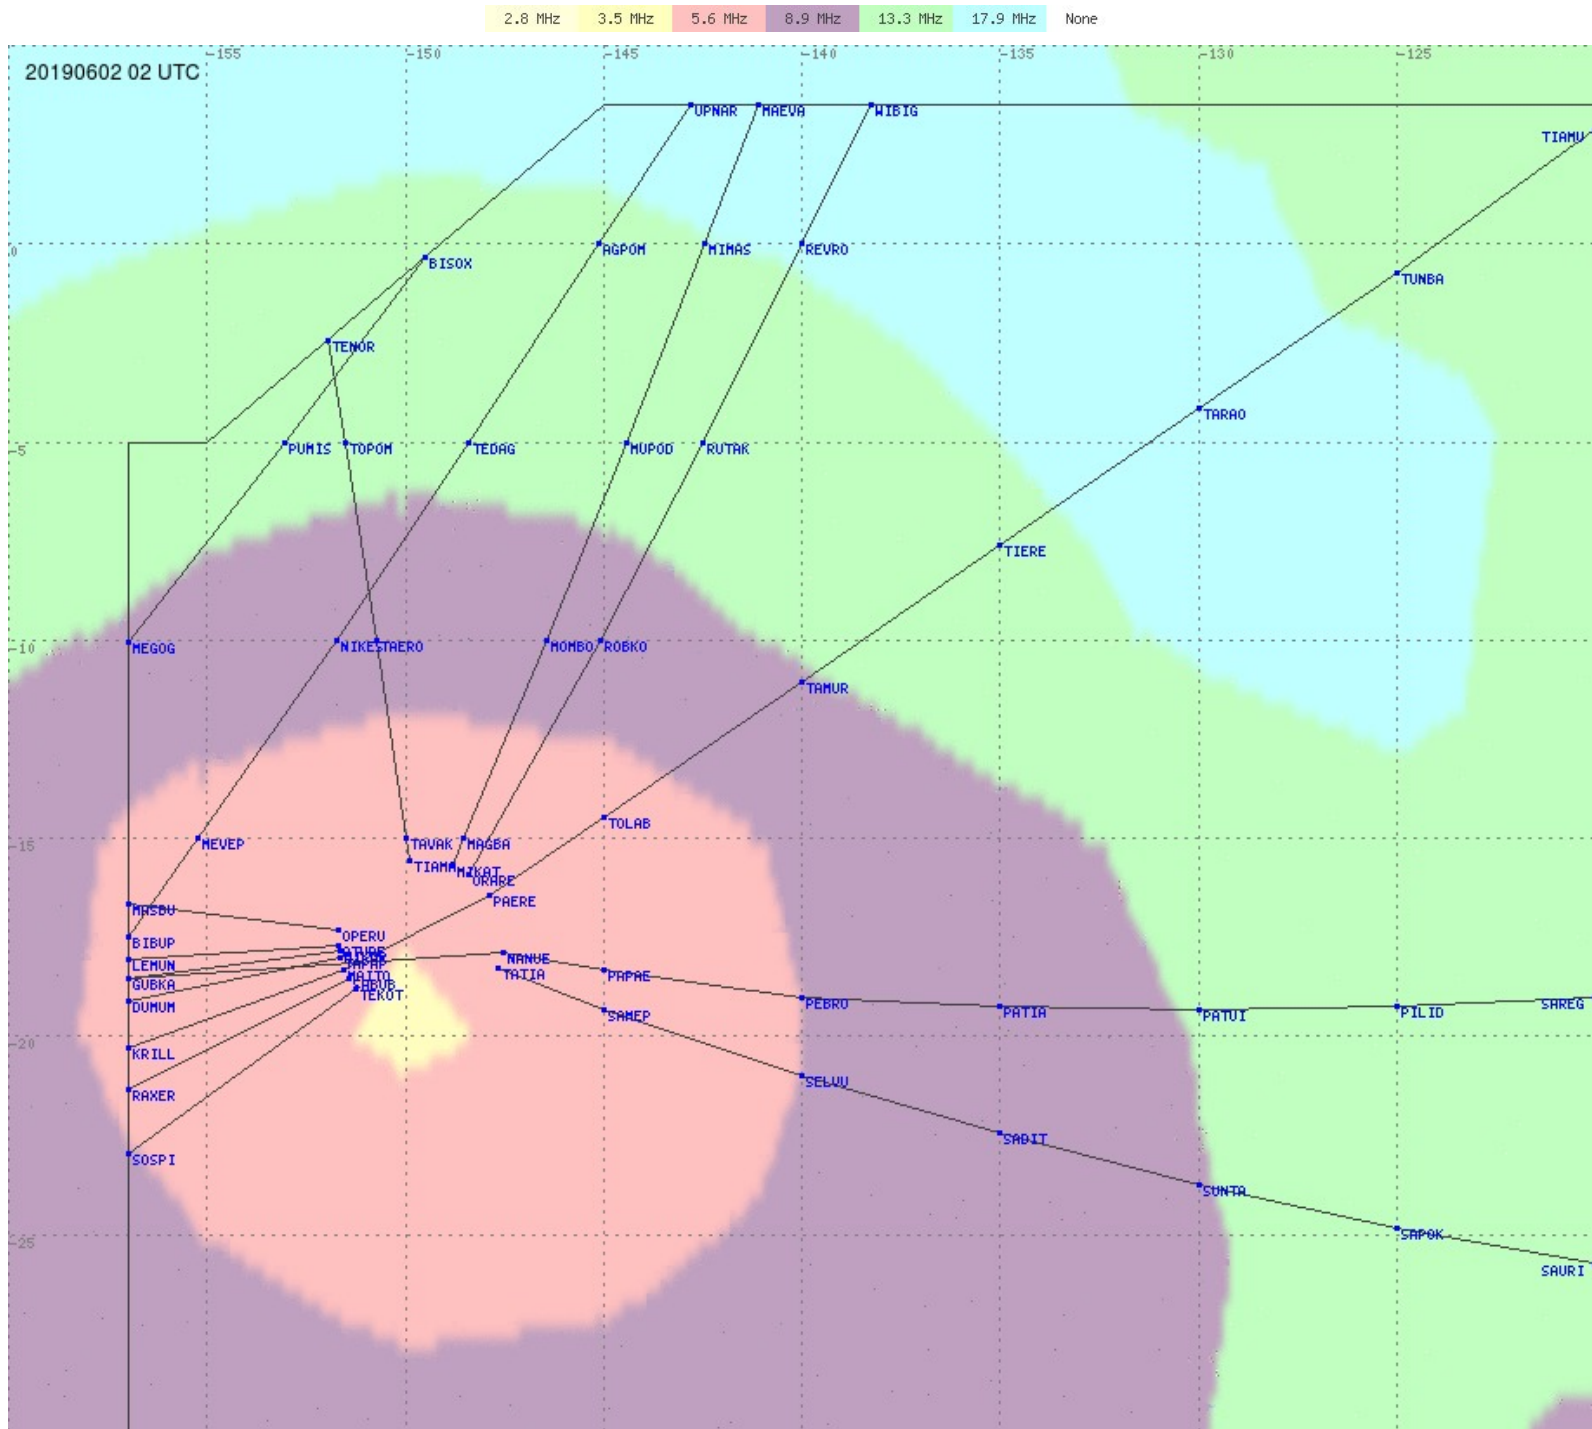

Tahiti FIR - HF Propag - 20190602

2.8 MHz 3.5 MHz 5.6 MHz 8.9 MHz 13.3 MHz 17.9 MHz None

Tahiti FIR - HF Propag - 20190602

2.8 MHz 3.5 MHz 5.6 MHz 8.9 MHz 13.3 MHz 17.9 MHz None

Tahiti FIR - HF Propag - 20190602