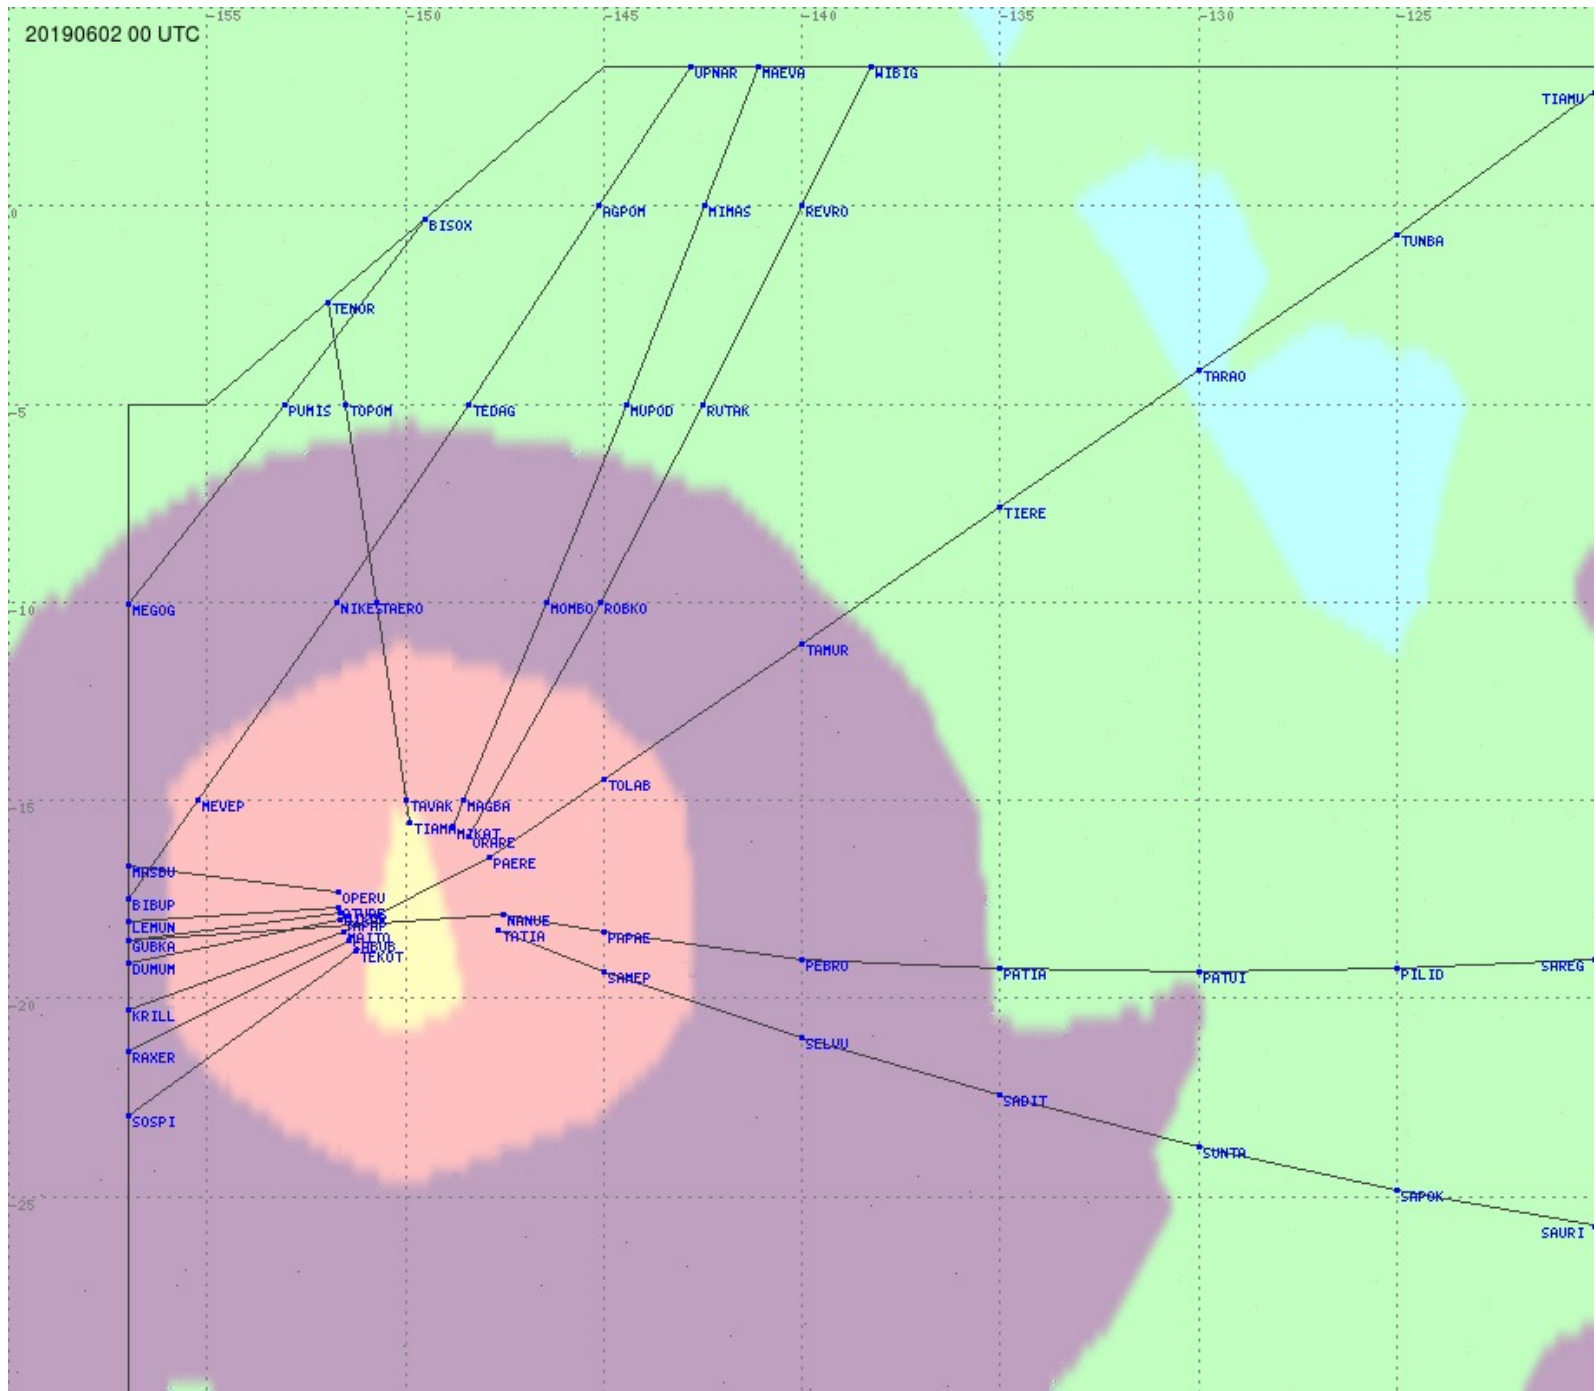

Tahiti FIR - HF Propag - 20190602

2.8 MHz 3.5 MHz 5.6 MHz 8.9 MHz 13.3 MHz 17.9 MHz None

Tahiti FIR - HF Propag - 20190602

2.8 MHz 3.5 MHz 5.6 MHz 8.9 MHz 13.3 MHz 17.9 MHz None

Tahiti FIR - HF Propag - 20190602