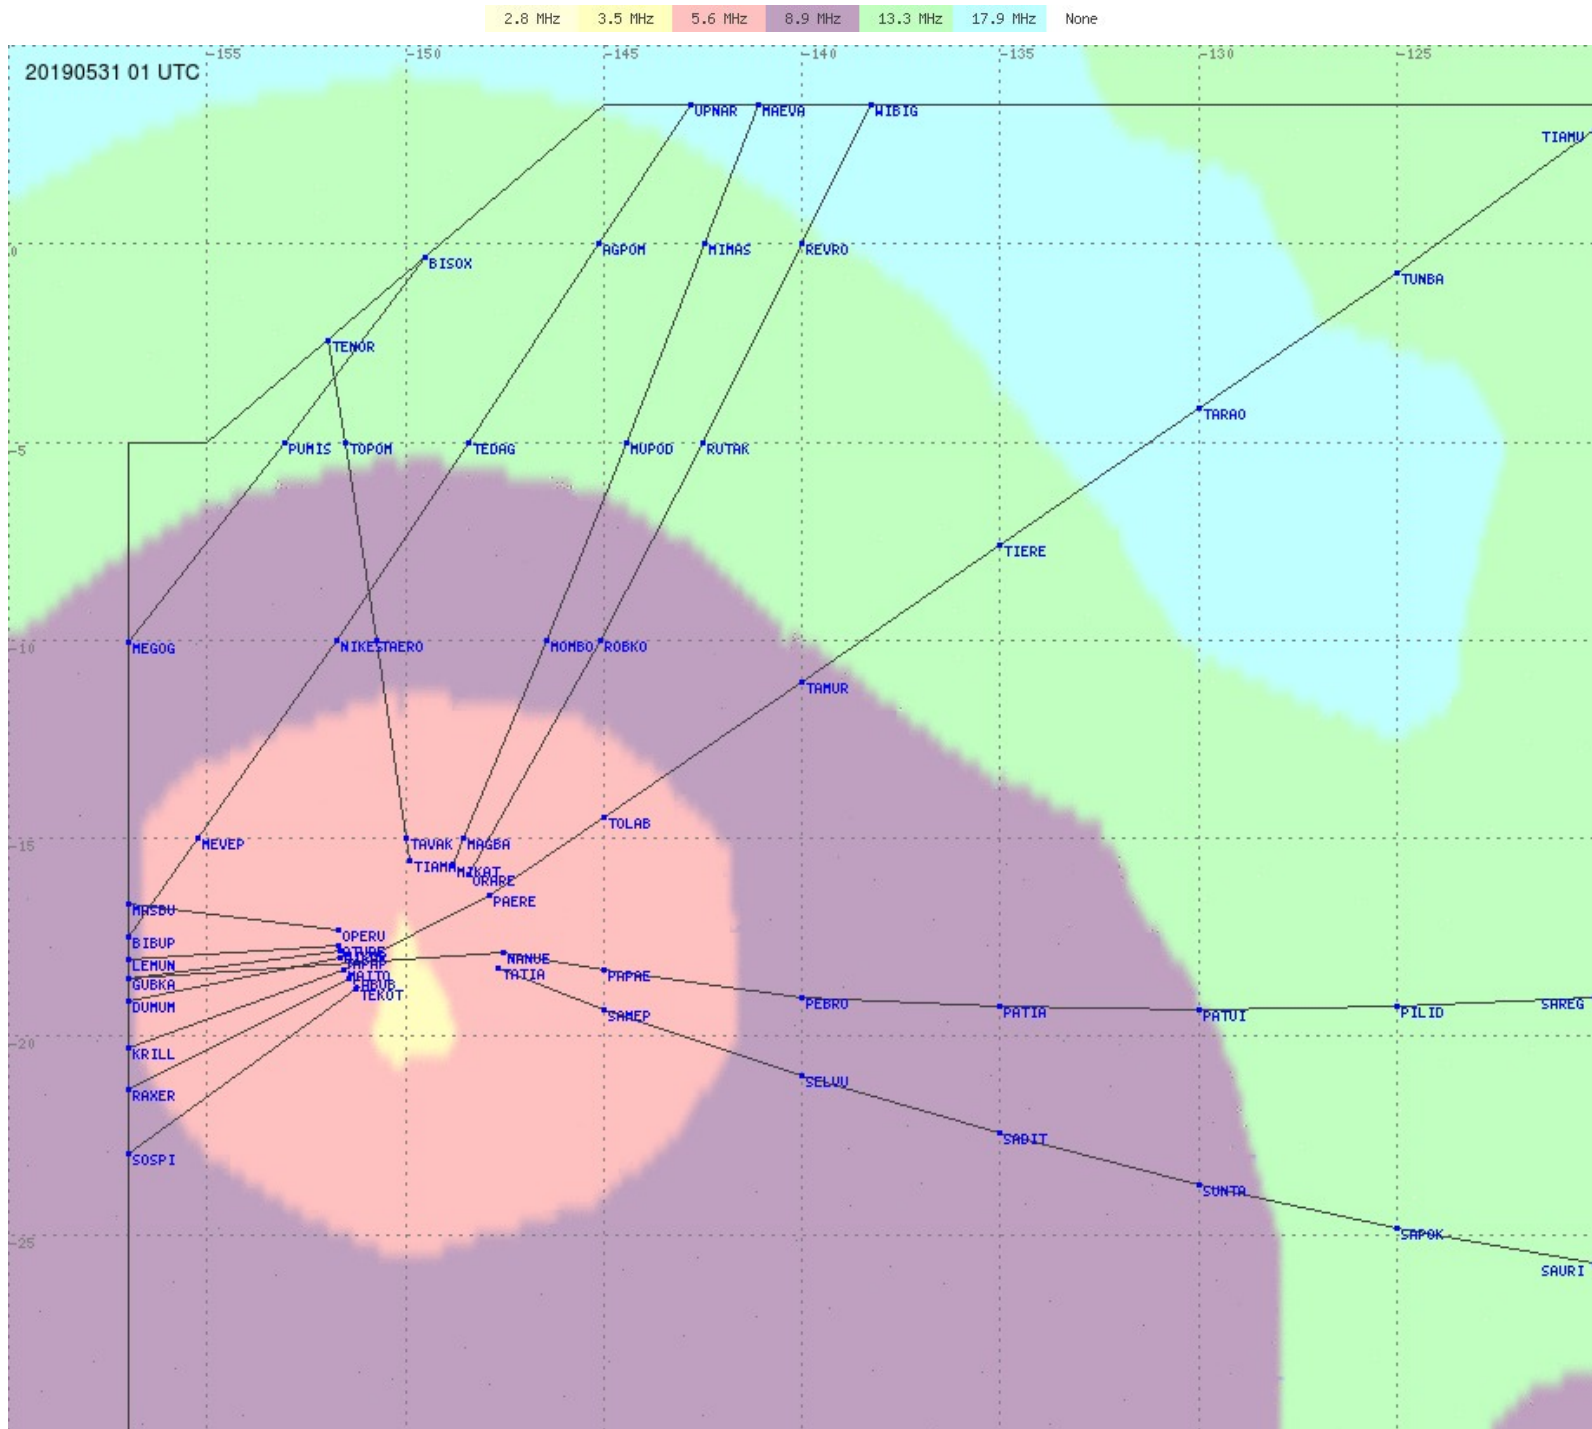

Tahiti FIR - HF Propag - 20190531

2.8 MHz 3.5 MHz 5.6 MHz 8.9 MHz 13.3 MHz 17.9 MHz None

Tahiti FIR - HF Propag - 20190531

Tahiti FIR - HF Propag - 20190531

2.8 MHz 3.5 MHz 5.6 MHz 8.9 MHz 13.3 MHz 17.9 MHz None