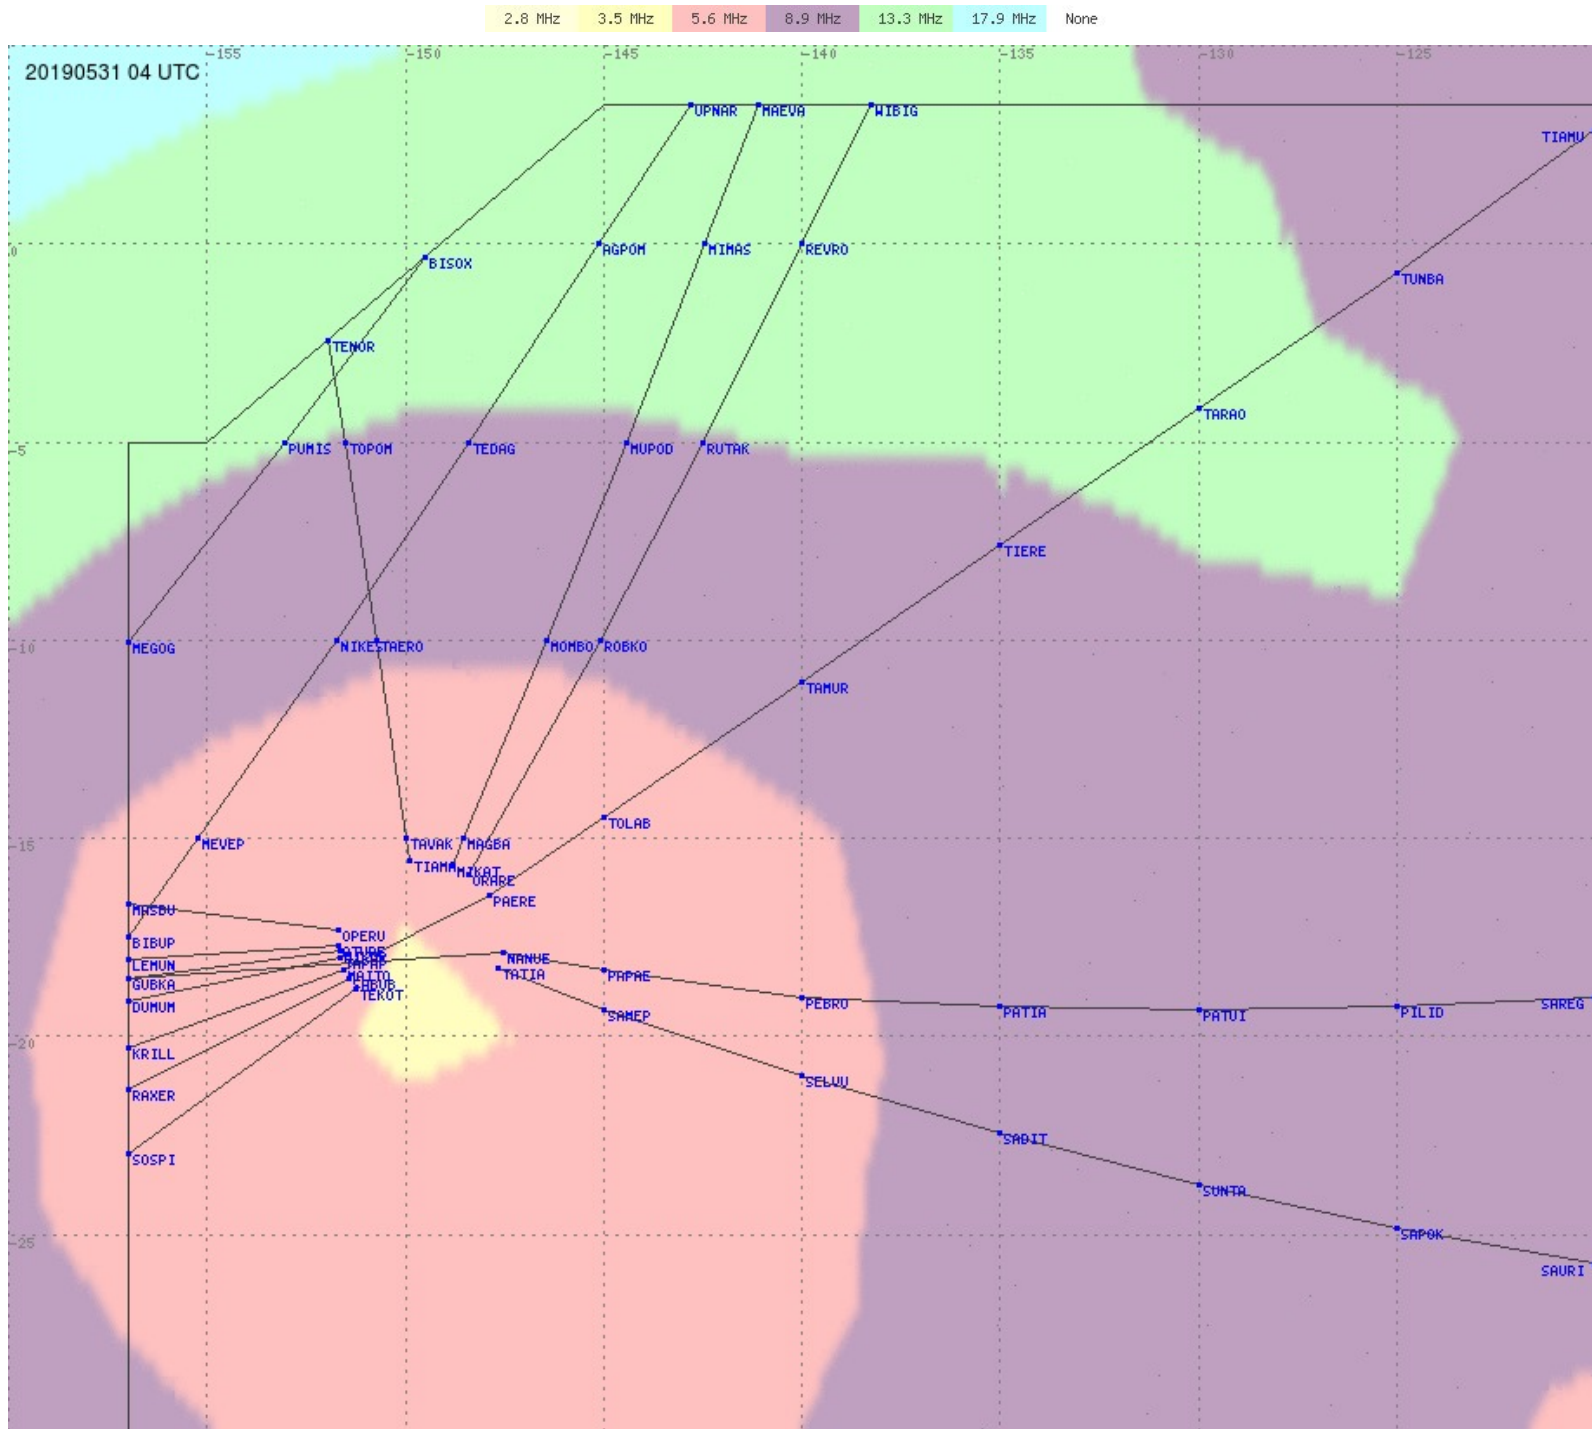

Tahiti FIR - HF Propag - 20190531

2.8 MHz 3.5 MHz 5.6 MHz 8.9 MHz 13.3 MHz 17.9 MHz None

Tahiti FIR - HF Propag - 20190531

Tahiti FIR - HF Propag - 20190531

2.8 MHz 3.5 MHz 5.6 MHz 8.9 MHz 13.3 MHz 17.9 MHz None