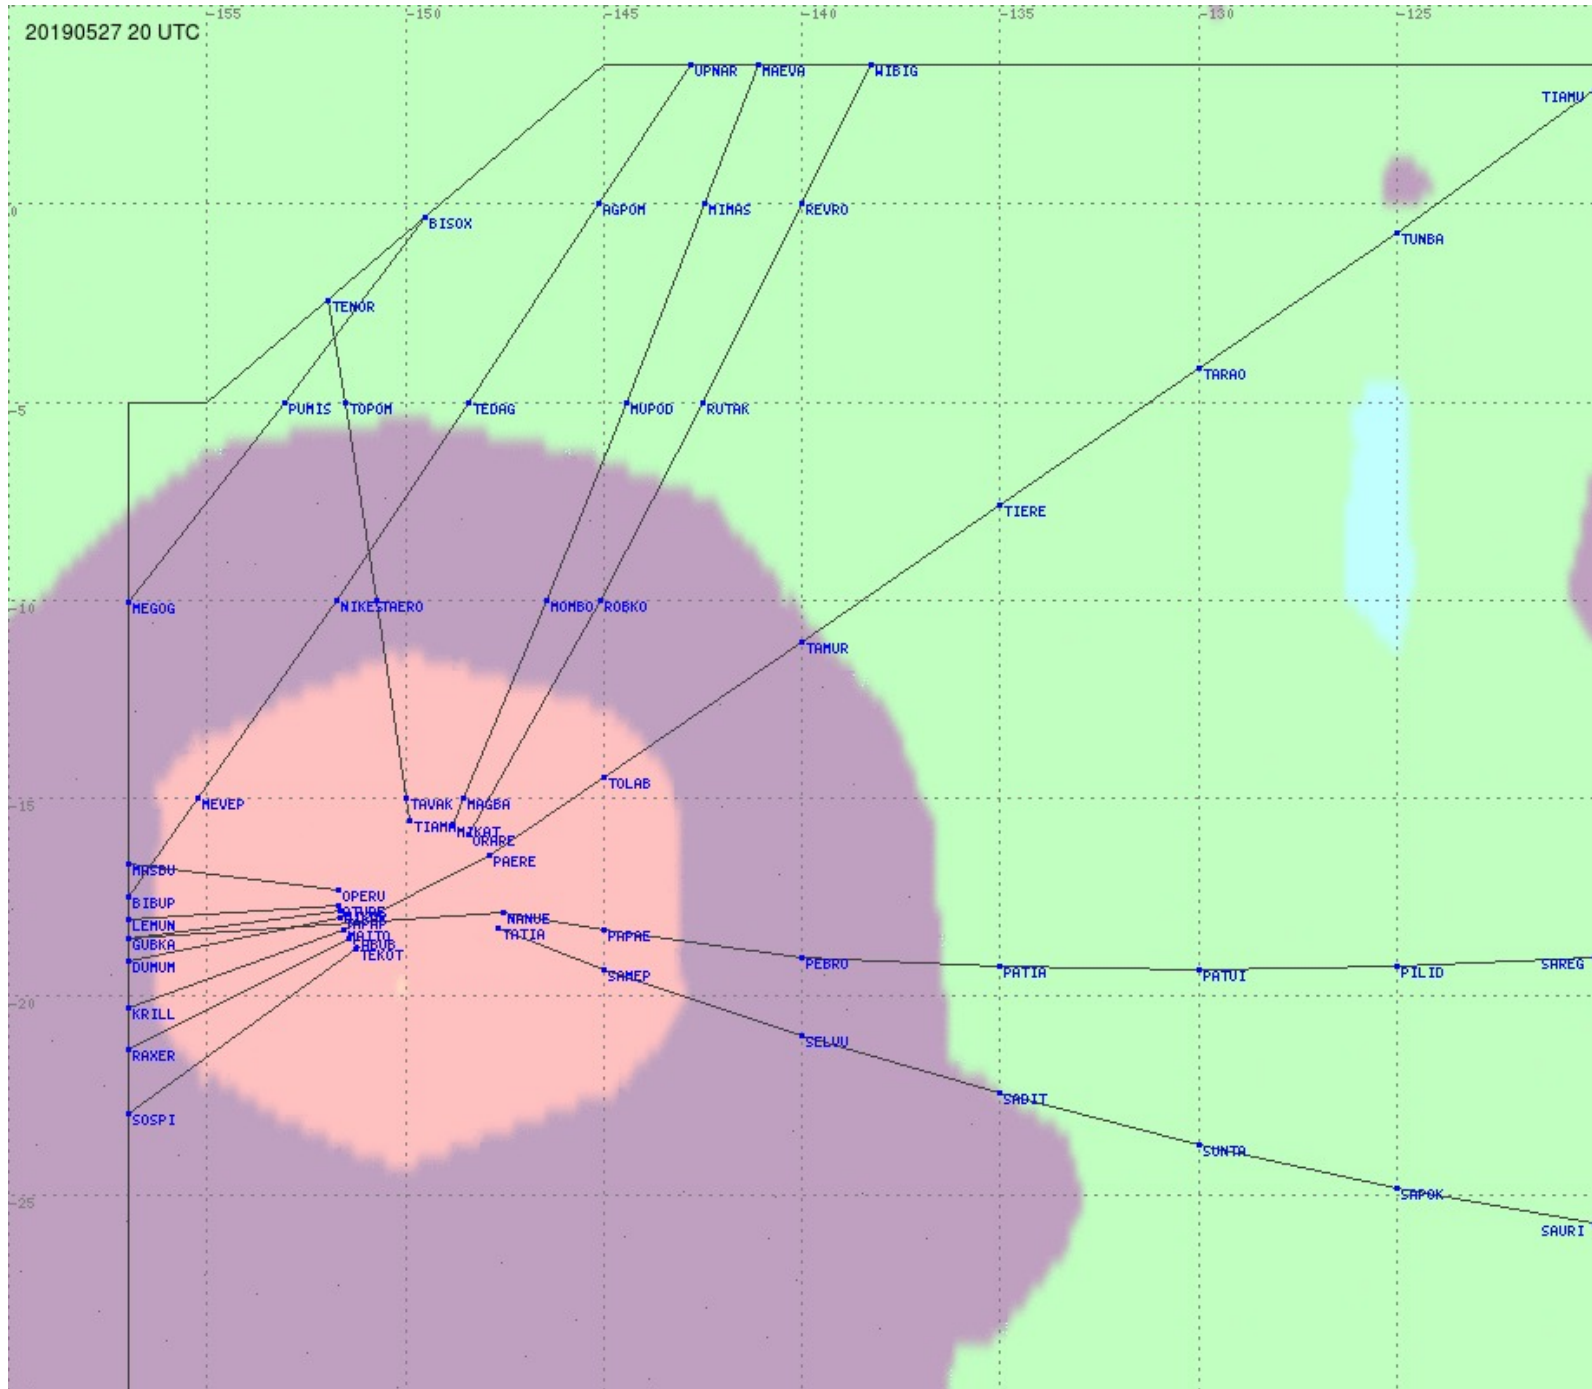

Tahiti FIR - HF Propag - 20190527

2.8 MHz
3.5 MHz
5.6 MHz
8.9 MHz
13.3 MHz
17.9 MHz
None