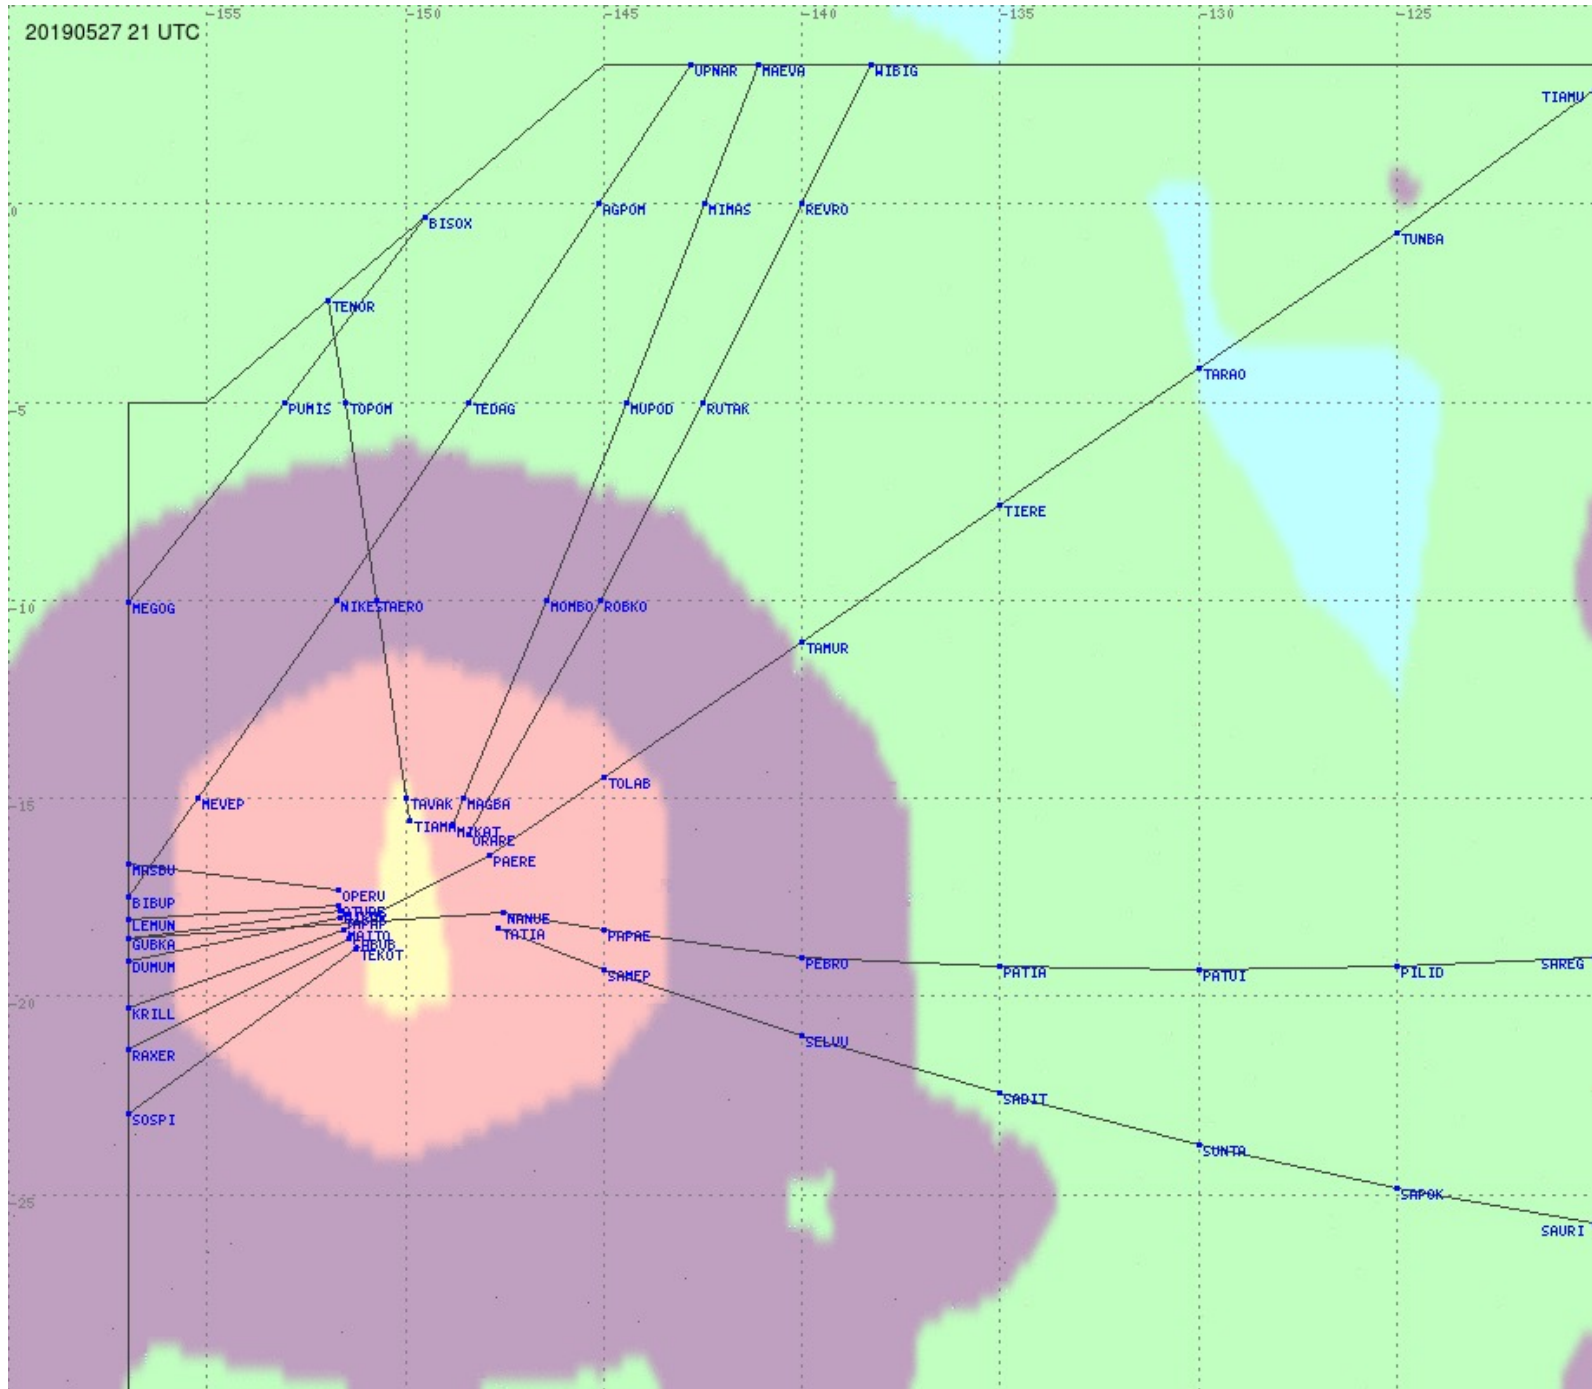

Tahiti FIR - HF Propag - 20190527

2.8 MHz 3.5 MHz 5.6 MHz 8.9 MHz 13.3 MHz 17.9 MHz None