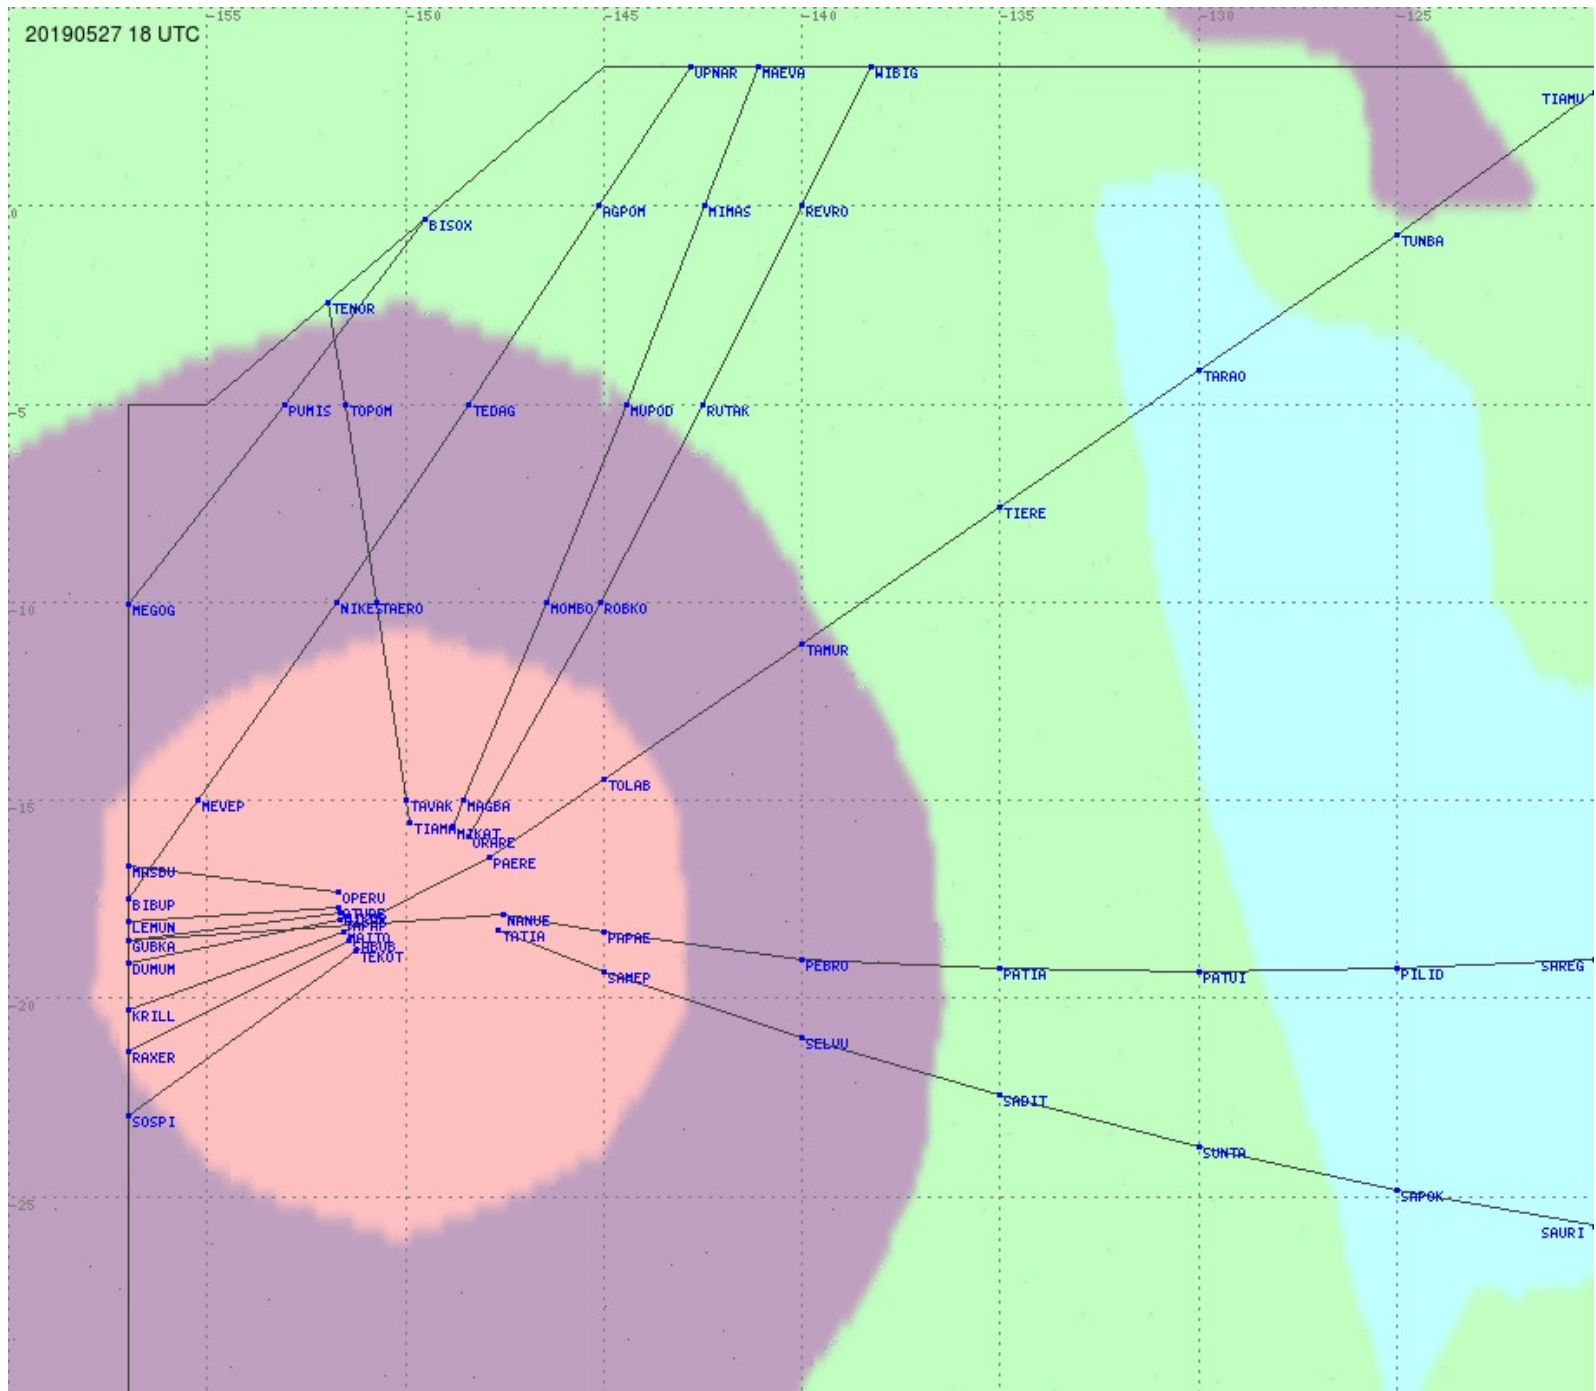

Tahiti FIR - HF Propag - 20190527

2.8 MHz
3.5 MHz
5.6 MHz
8.9 MHz
13.3 MHz
17.9 MHz
None