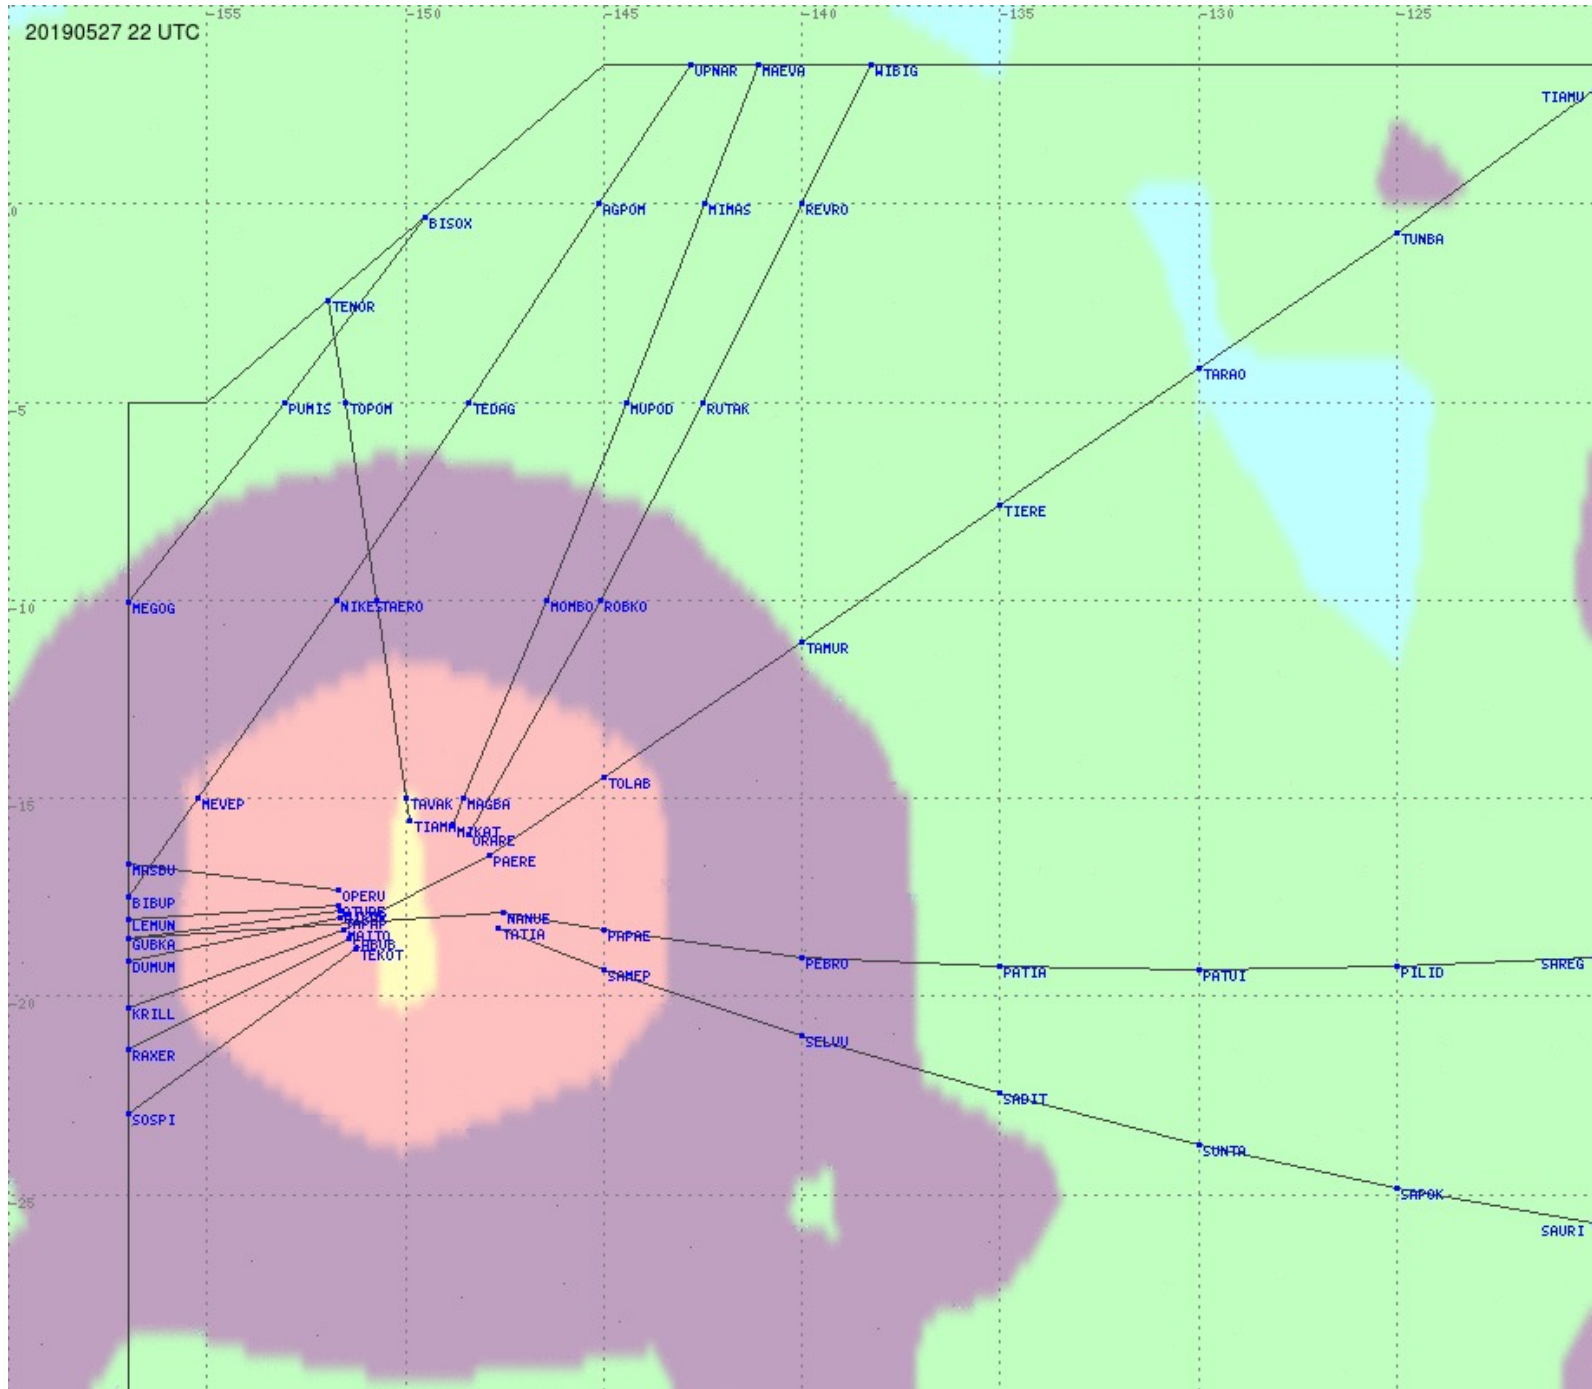

Tahiti FIR - HF Propag - 20190527

2.8 MHz
3.5 MHz
5.6 MHz
8.9 MHz
13.3 MHz
17.9 MHz
None