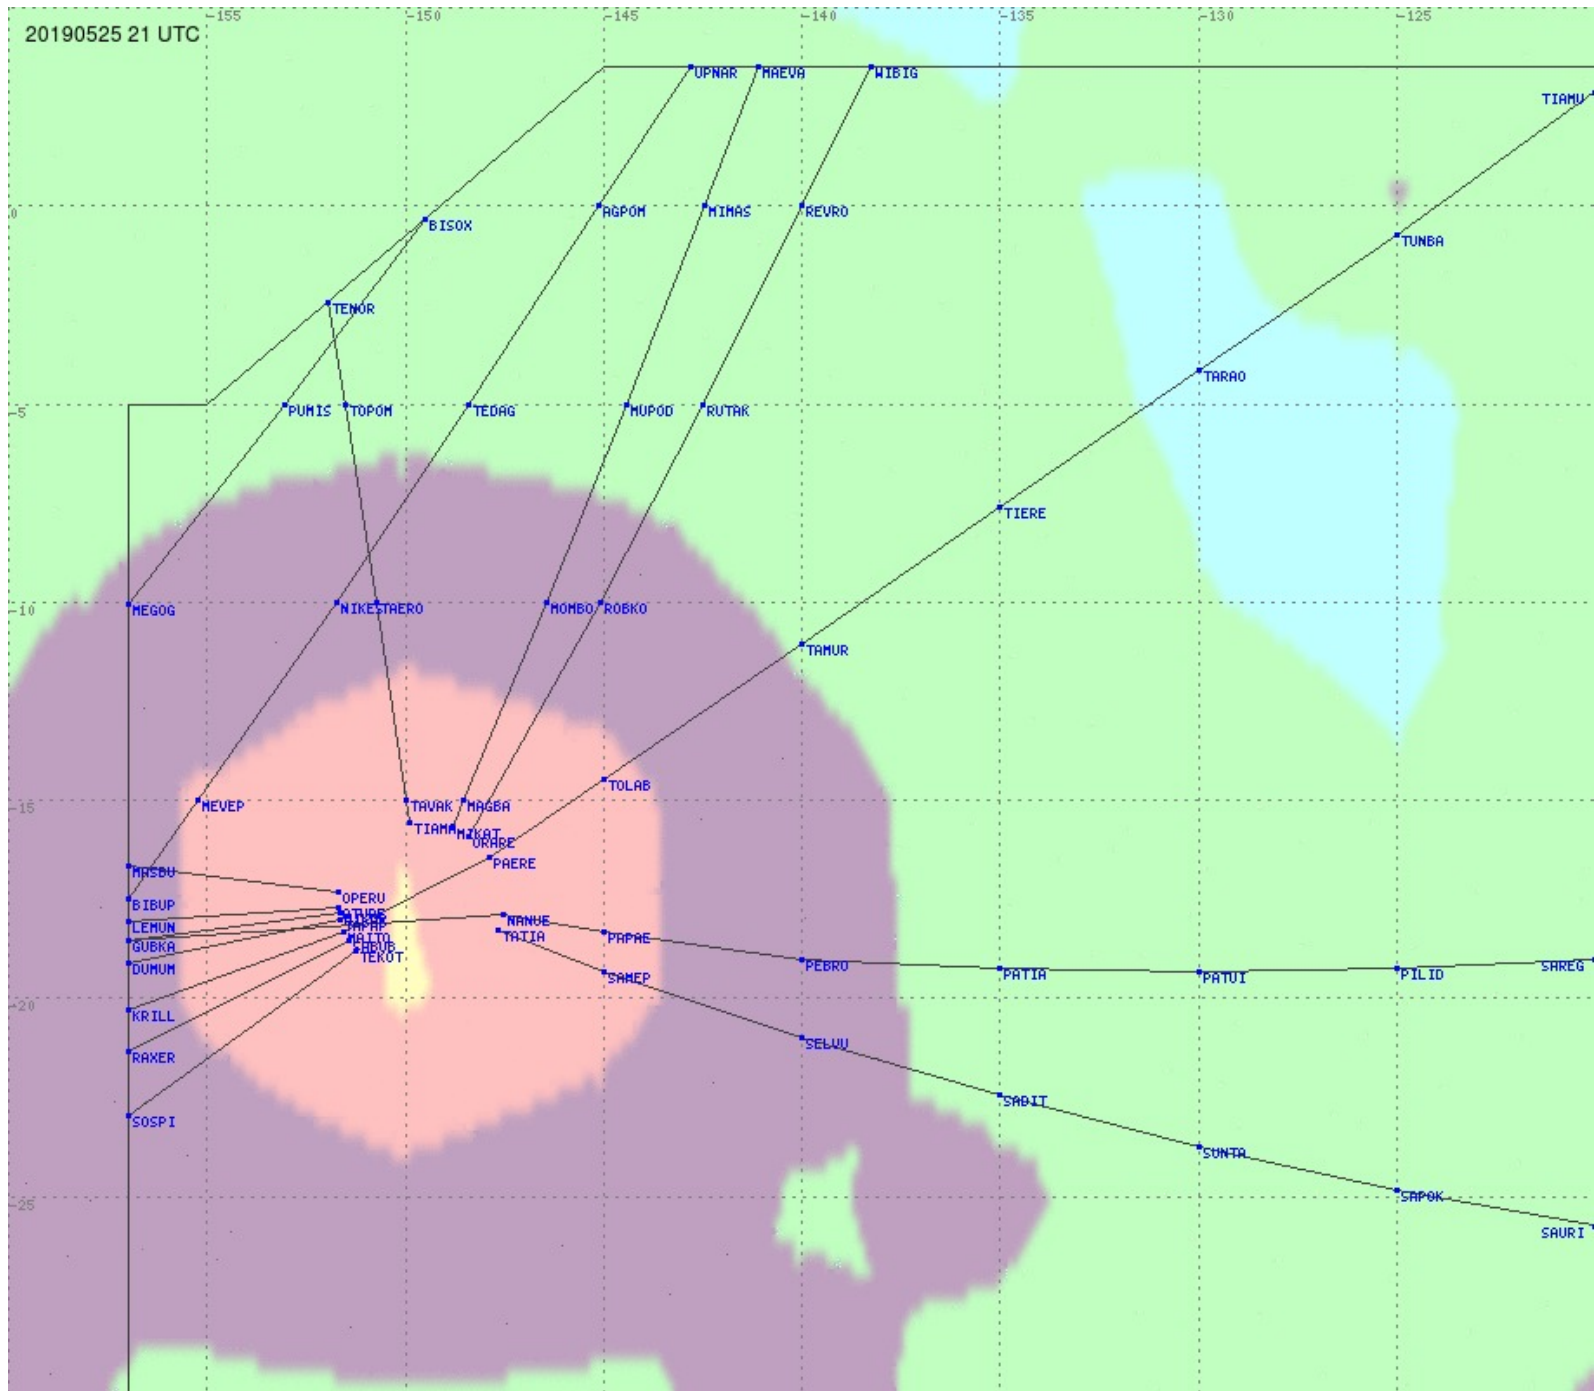

Tahiti FIR - HF Propag - 20190525

Tahiti FIR - HF Propag - 20190525

2.8 MHz
3.5 MHz
5.6 MHz
8.9 MHz
13.3 MHz
17.9 MHz
None

Tahiti FIR - HF Propag - 20190525

2.8 MHz 3.5 MHz 5.6 MHz 8.9 MHz 13.3 MHz 17.9 MHz None

Tahiti FIR - HF Propag - 20190525

Tahiti FIR - HF Propag - 20190525

2.8 MHz 3.5 MHz 5.6 MHz 8.9 MHz 13.3 MHz 17.9 MHz None

Tahiti FIR - HF Propag - 20190525

Tahiti FIR - HF Propag - 20190525

2.8 MHz
3.5 MHz
5.6 MHz
8.9 MHz
13.3 MHz
17.9 MHz
None

Tahiti FIR - HF Propag - 20190525

2.8 MHz 3.5 MHz 5.6 MHz 8.9 MHz 13.3 MHz 17.9 MHz None

Tahiti FIR - HF Propag - 20190525

2.8 MHz 3.5 MHz 5.6 MHz 8.9 MHz 13.3 MHz 17.9 MHz None

Tahiti FIR - HF Propag - 20190525