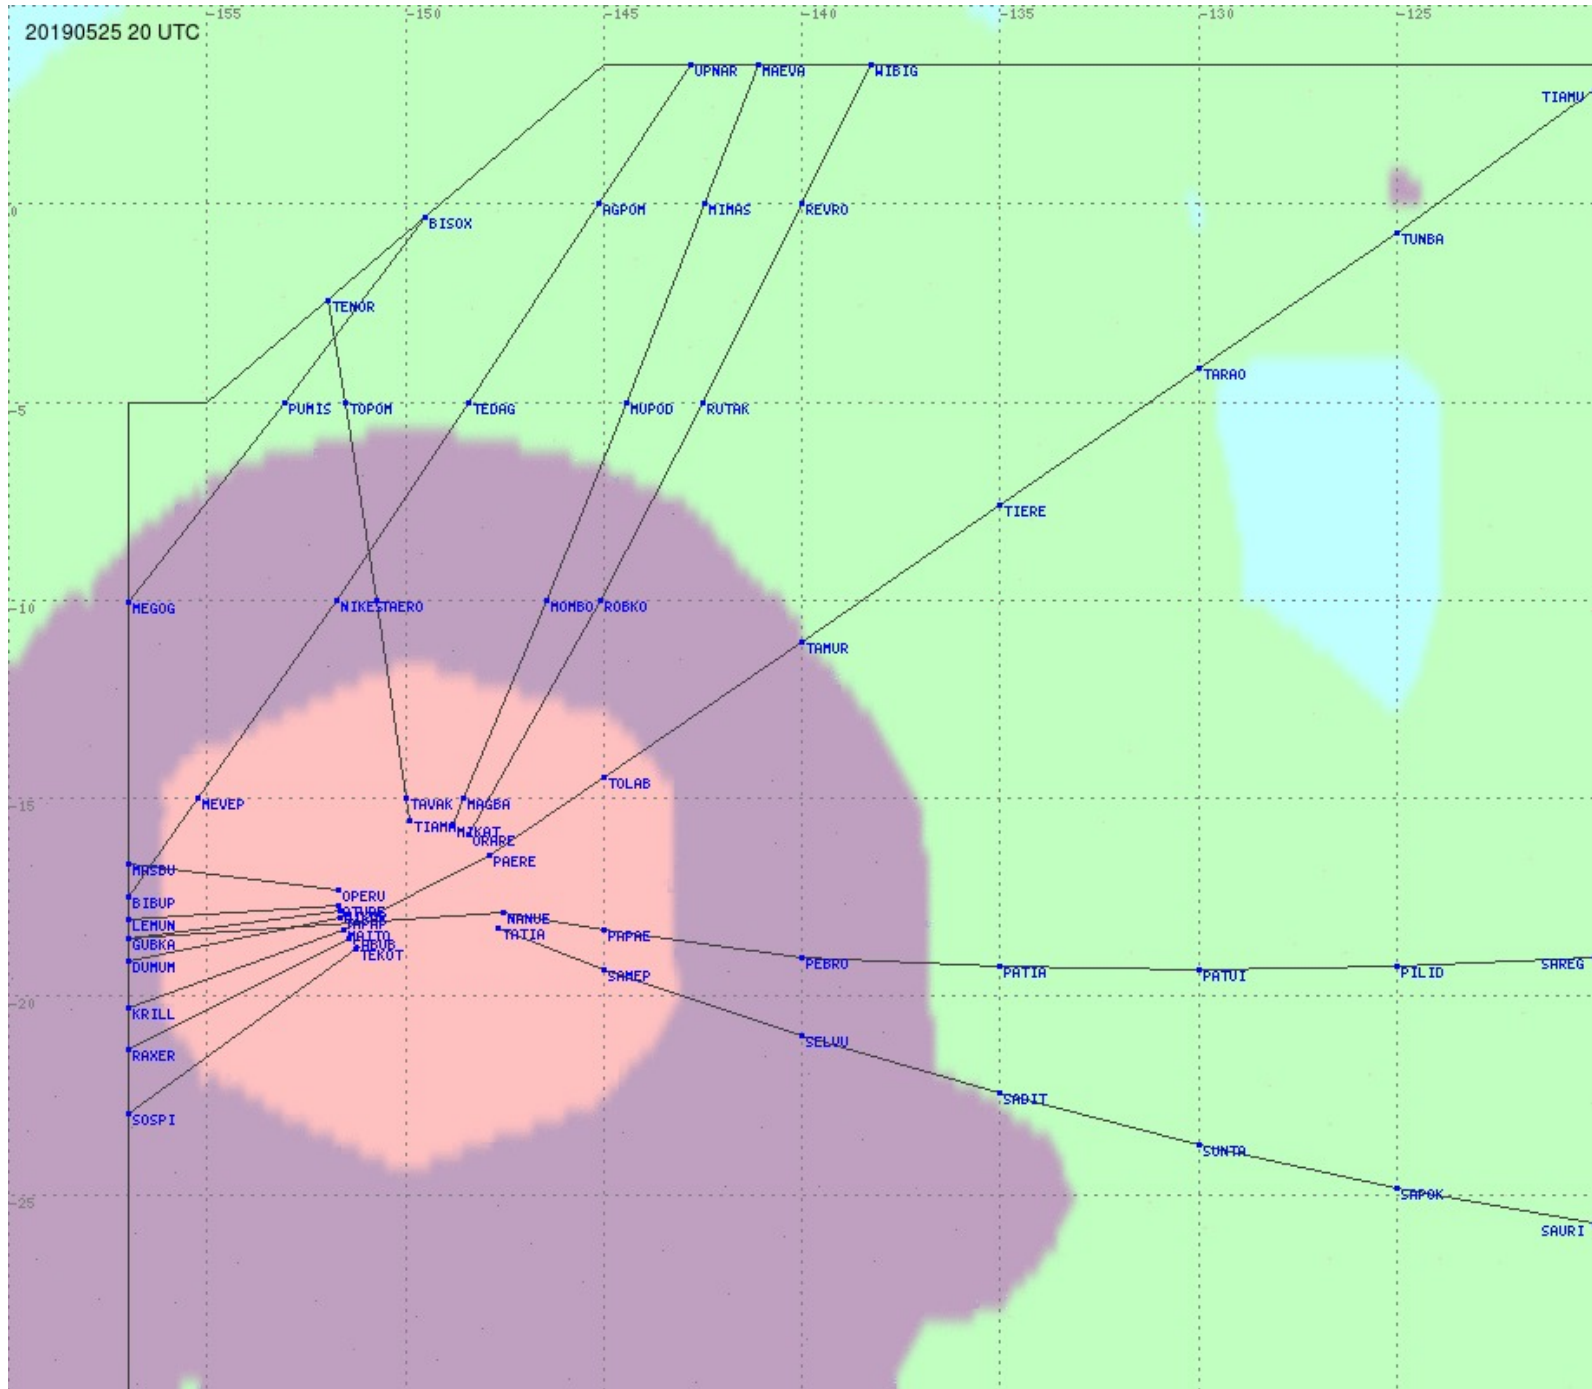

Tahiti FIR - HF Propag - 20190525

Tahiti FIR - HF Propag - 20190525

2.8 MHz
3.5 MHz
5.6 MHz
8.9 MHz
13.3 MHz
17.9 MHz
None

Tahiti FIR - HF Propag - 20190525

2.8 MHz 3.5 MHz 5.6 MHz 8.9 MHz 13.3 MHz 17.9 MHz None

Tahiti FIR - HF Propag - 20190525

Tahiti FIR - HF Propag - 20190525

2.8 MHz 3.5 MHz 5.6 MHz 8.9 MHz 13.3 MHz 17.9 MHz None

Tahiti FIR - HF Propag - 20190525

Tahiti FIR - HF Propag - 20190525

2.8 MHz
3.5 MHz
5.6 MHz
8.9 MHz
13.3 MHz
17.9 MHz
None

Tahiti FIR - HF Propag - 20190525

2.8 MHz 3.5 MHz 5.6 MHz 8.9 MHz 13.3 MHz 17.9 MHz None

Tahiti FIR - HF Propag - 20190525

2.8 MHz 3.5 MHz 5.6 MHz 8.9 MHz 13.3 MHz 17.9 MHz None

Tahiti FIR - HF Propag - 20190525