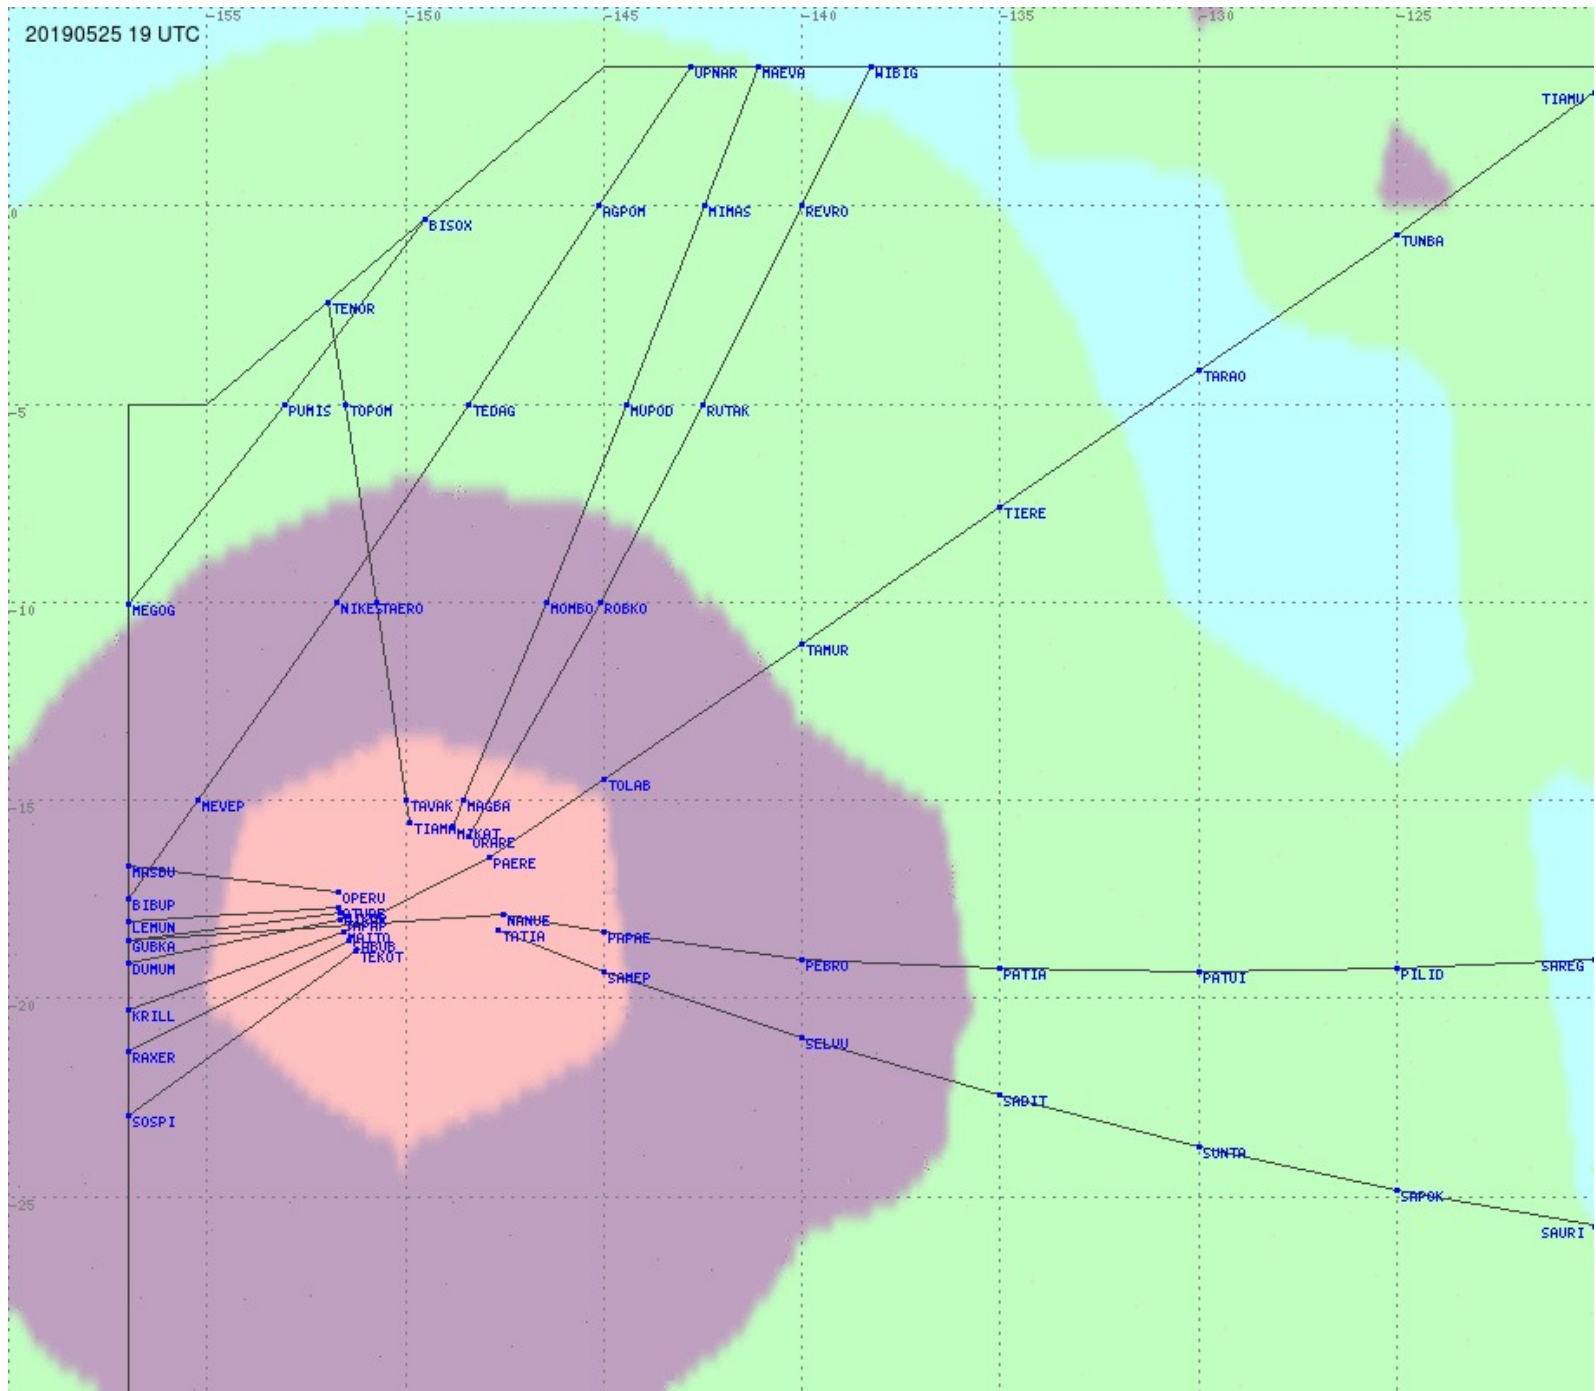

Tahiti FIR - HF Propag - 20190525

Tahiti FIR - HF Propag - 20190525

2.8 MHz
3.5 MHz
5.6 MHz
8.9 MHz
13.3 MHz
17.9 MHz
None

Tahiti FIR - HF Propag - 20190525

2.8 MHz 3.5 MHz 5.6 MHz 8.9 MHz 13.3 MHz 17.9 MHz None

Tahiti FIR - HF Propag - 20190525

Tahiti FIR - HF Propag - 20190525

2.8 MHz 3.5 MHz 5.6 MHz 8.9 MHz 13.3 MHz 17.9 MHz None

Tahiti FIR - HF Propag - 20190525

Tahiti FIR - HF Propag - 20190525

2.8 MHz
3.5 MHz
5.6 MHz
8.9 MHz
13.3 MHz
17.9 MHz
None

Tahiti FIR - HF Propag - 20190525

2.8 MHz 3.5 MHz 5.6 MHz 8.9 MHz 13.3 MHz 17.9 MHz None

Tahiti FIR - HF Propag - 20190525

2.8 MHz 3.5 MHz 5.6 MHz 8.9 MHz 13.3 MHz 17.9 MHz None

Tahiti FIR - HF Propag - 20190525