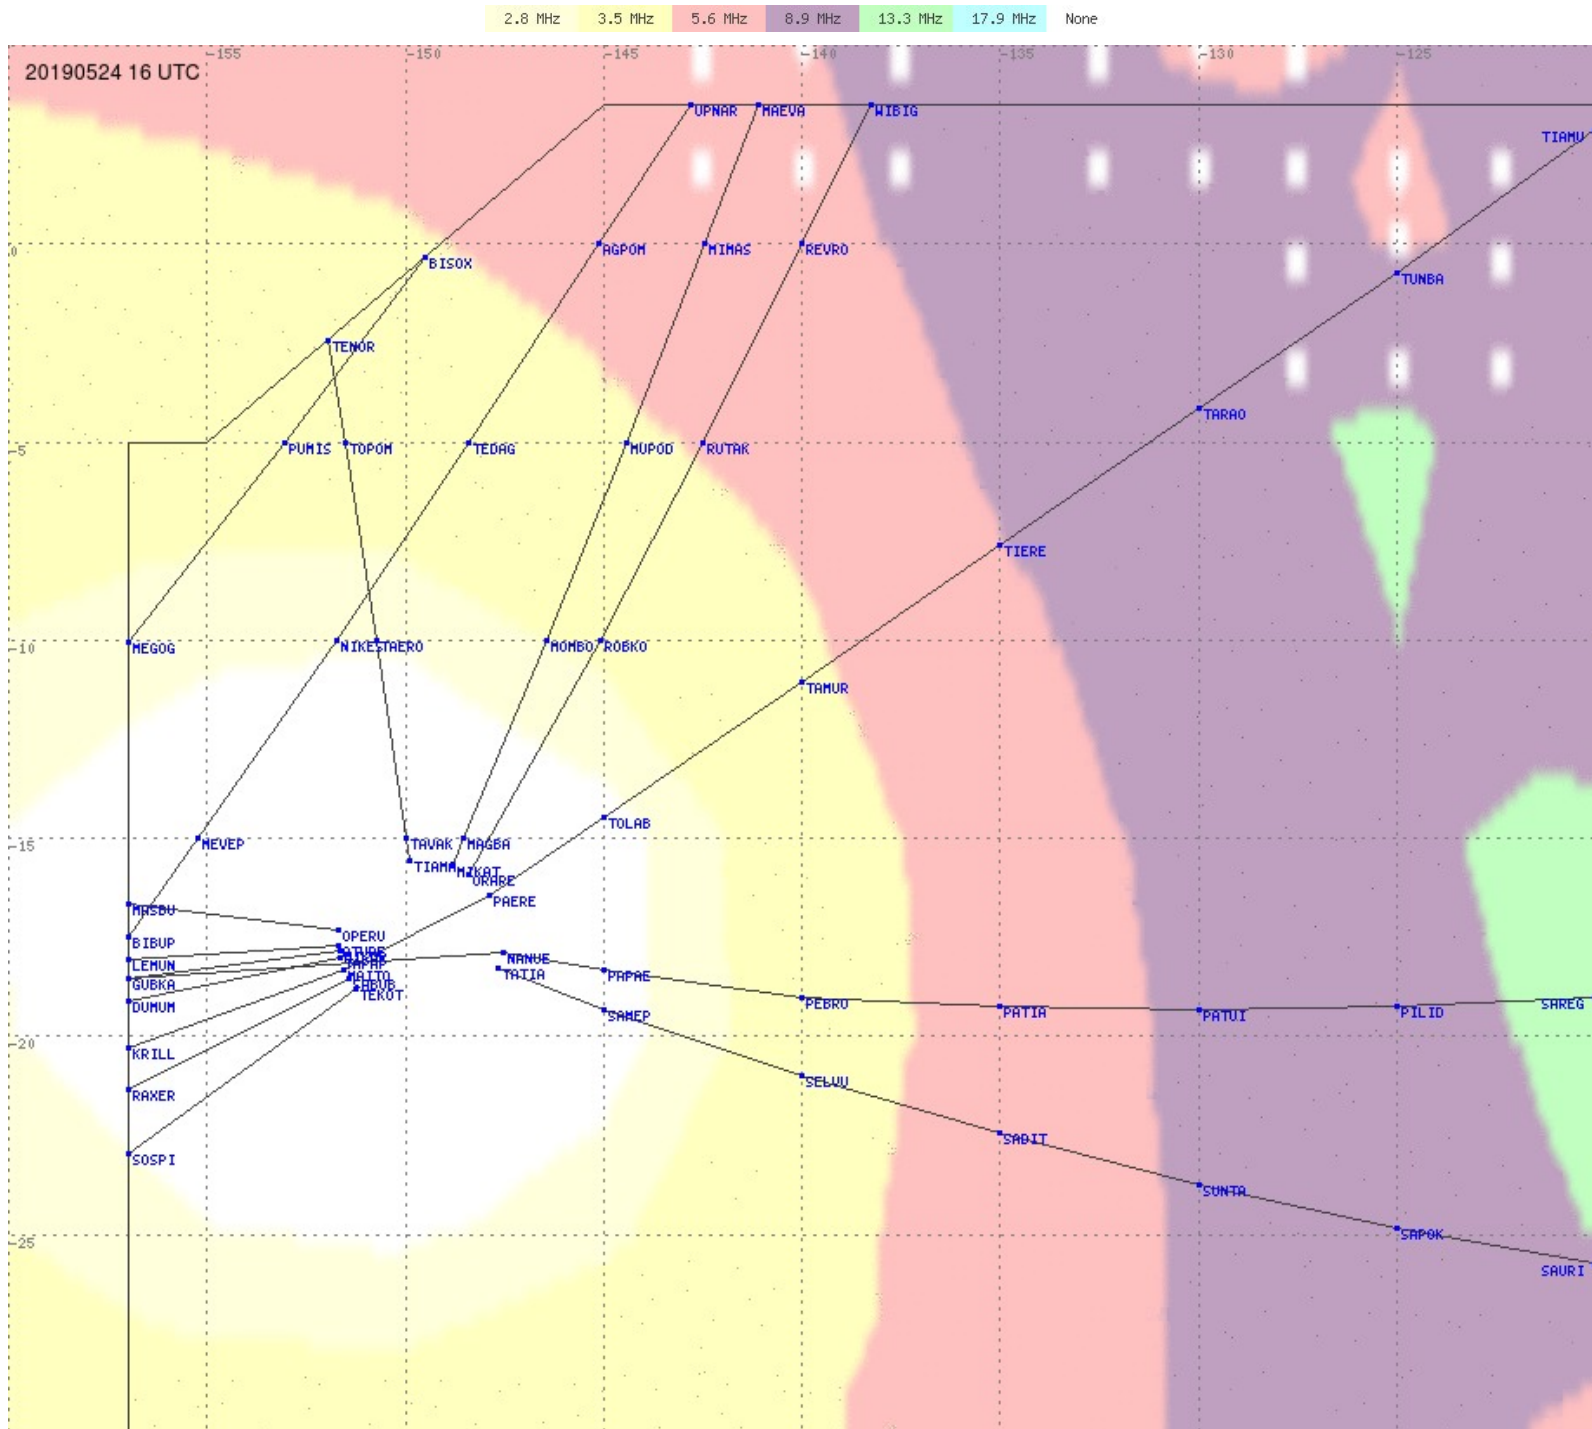

2.8 MHz 3.5 MHz 5.6 MHz 8.9 MHz 13.3 MHz 17.9 MHz None

Tahiti FIR - HF Propag - 20190524

Tahiti FIR - HF Propag - 20190524

Tahiti FIR - HF Propag - 20190524

2.8 MHz 3.5 MHz 5.6 MHz 8.9 MHz 13.3 MHz 17.9 MHz None

Tahiti FIR - HF Propag - 20190524

Tahiti FIR - HF Propag - 20190524

2.8 MHz 3.5 MHz 5.6 MHz 8.9 MHz 13.3 MHz 17.9 MHz None

Tahiti FIR - HF Propag - 20190524

2.8 MHz
3.5 MHz
5.6 MHz
8.9 MHz
13.3 MHz
17.9 MHz
None