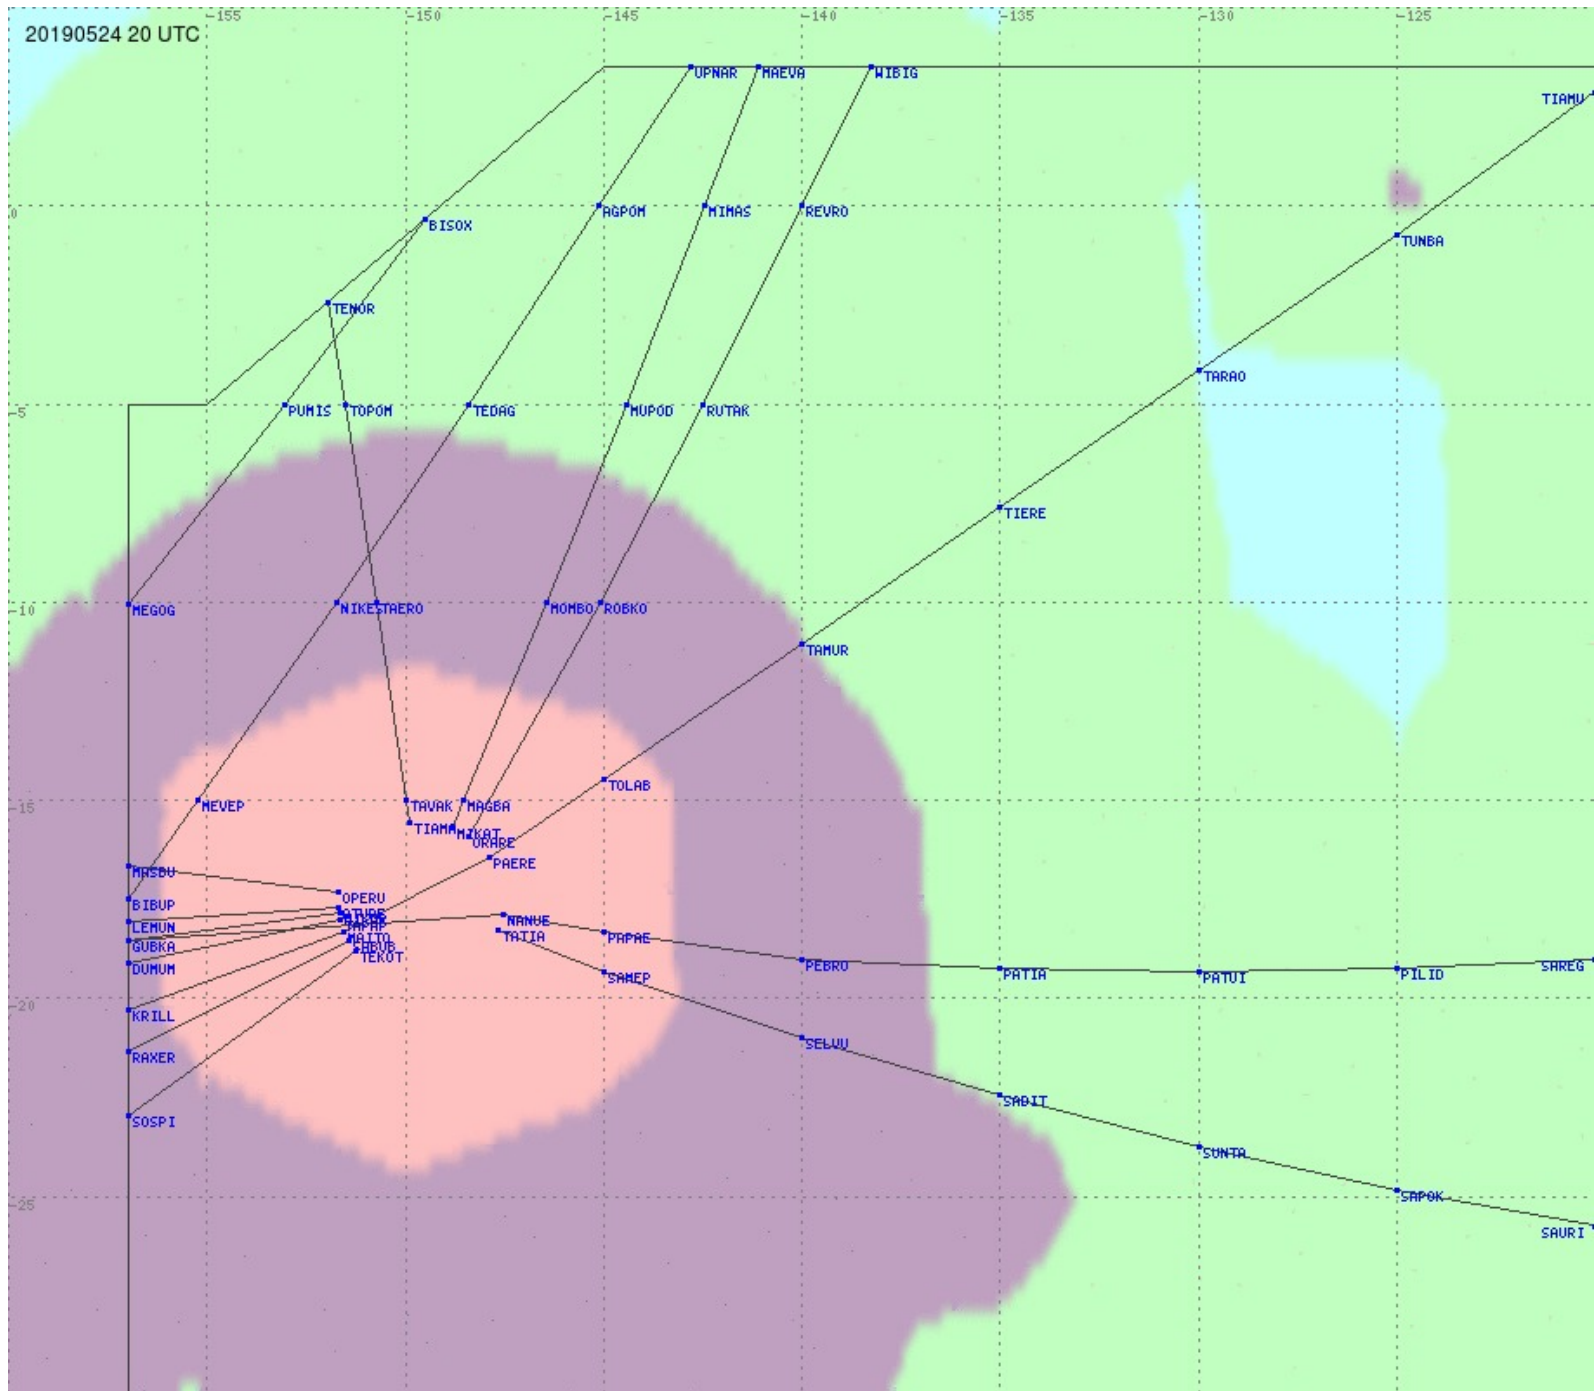

2.8 MHz 3.5 MHz 5.6 MHz 8.9 MHz 13.3 MHz 17.9 MHz None

Tahiti FIR - HF Propag - 20190524

Tahiti FIR - HF Propag - 20190524

Tahiti FIR - HF Propag - 20190524

2.8 MHz 3.5 MHz 5.6 MHz 8.9 MHz 13.3 MHz 17.9 MHz None

Tahiti FIR - HF Propag - 20190524

Tahiti FIR - HF Propag - 20190524

2.8 MHz 3.5 MHz 5.6 MHz 8.9 MHz 13.3 MHz 17.9 MHz None

Tahiti FIR - HF Propag - 20190524

2.8 MHz
3.5 MHz
5.6 MHz
8.9 MHz
13.3 MHz
17.9 MHz
None