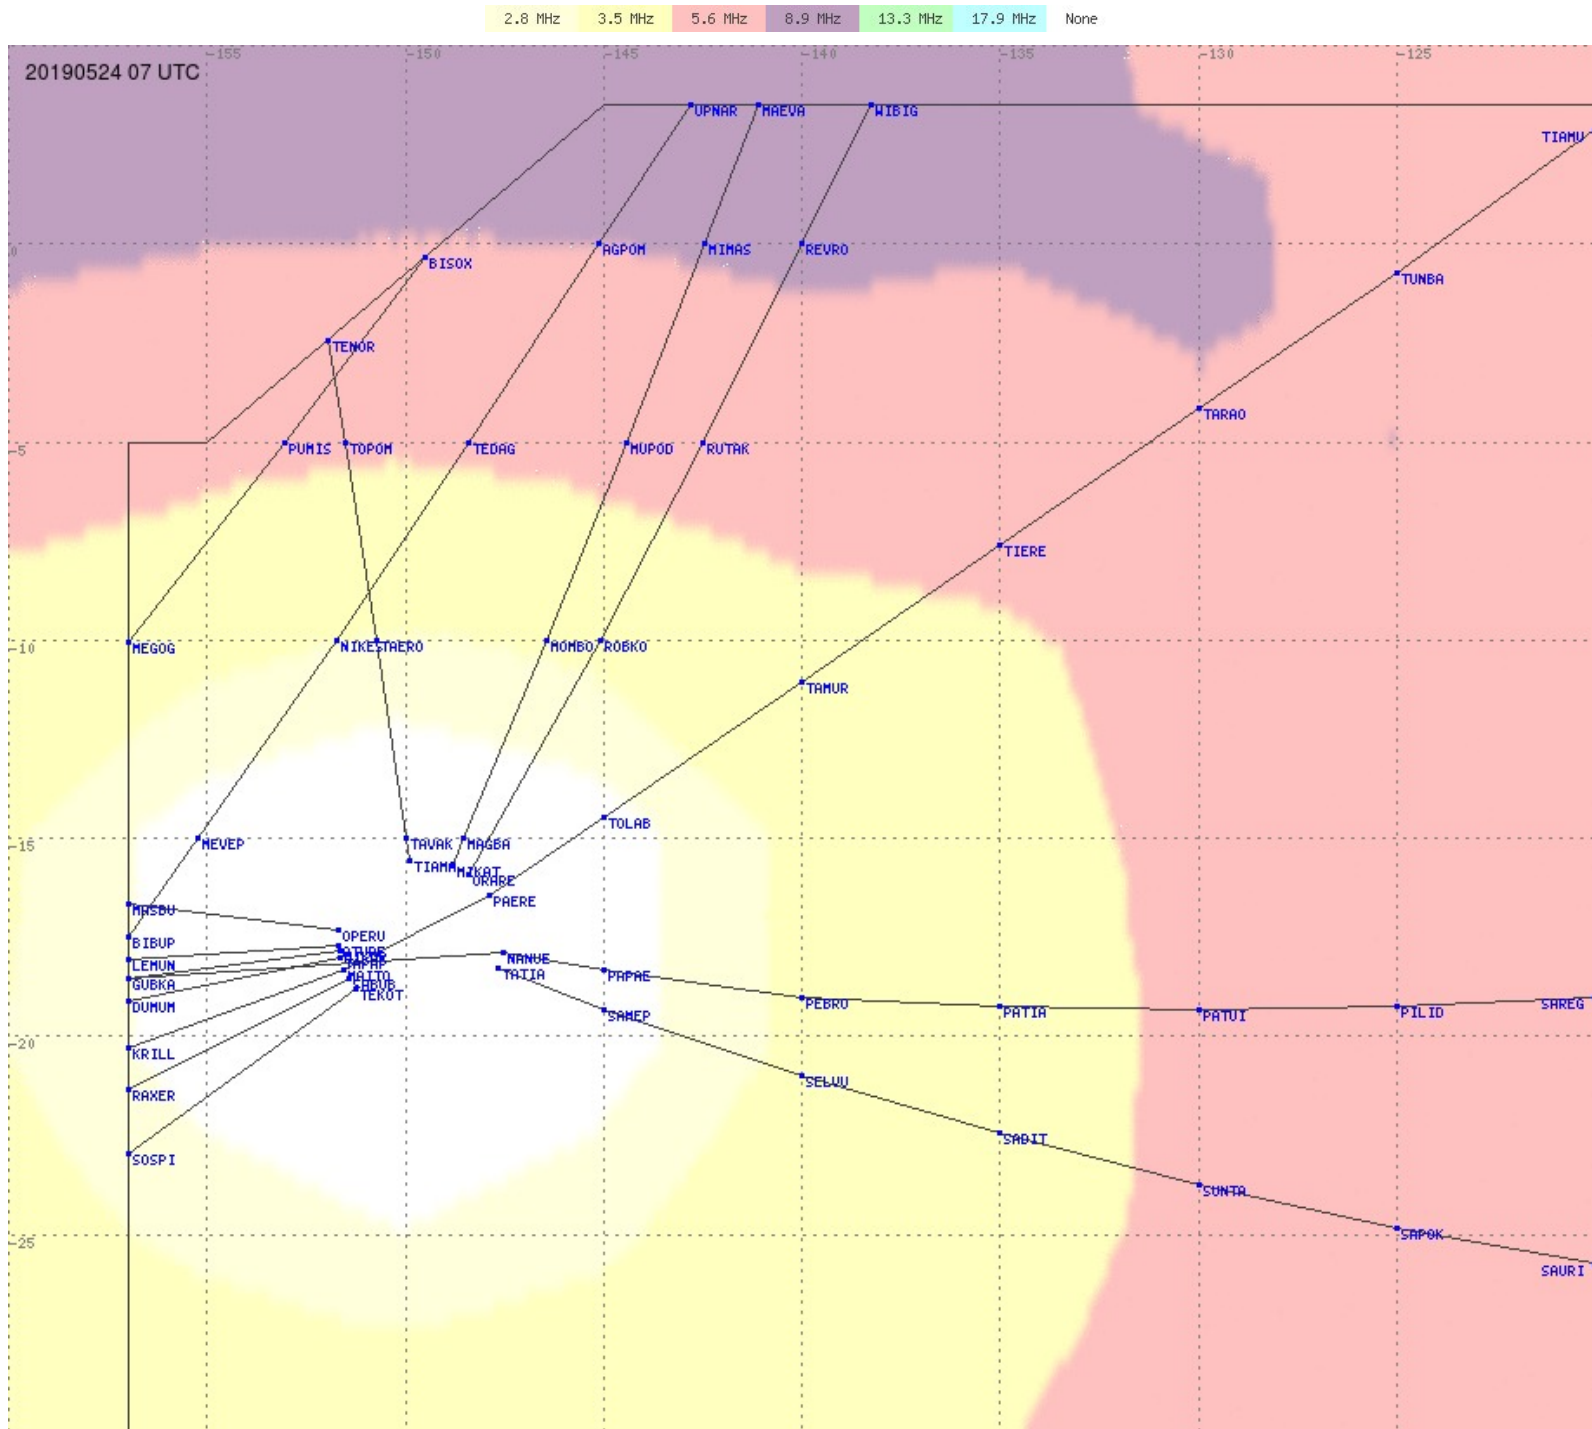

Tahiti FIR - HF Propag - 20190524