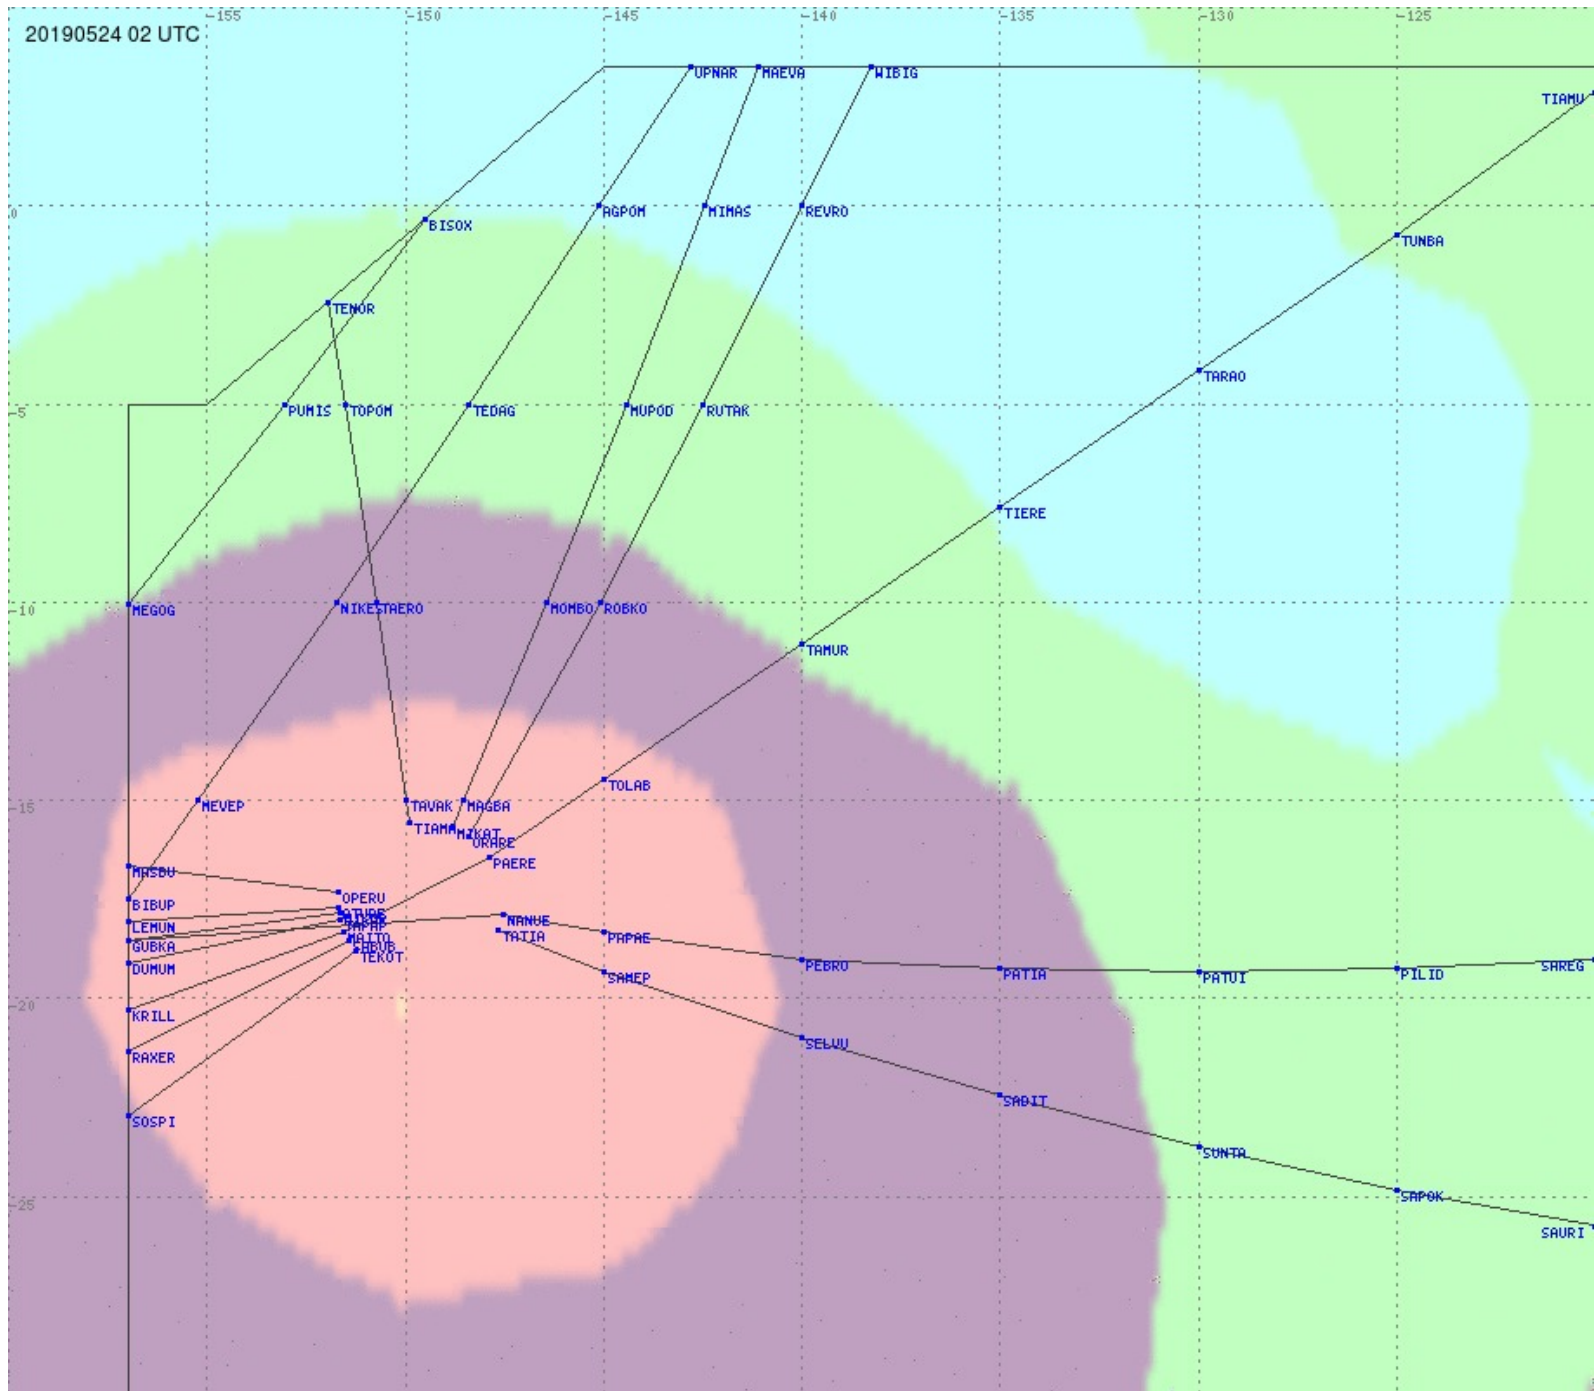

Tahiti FIR - HF Propag - 20190524

2.8 MHz
3.5 MHz
5.6 MHz
8.9 MHz
13.3 MHz
17.9 MHz
None

Tahiti FIR - HF Propag - 20190524

Tahiti FIR - HF Propag - 20190524

2.8 MHz
3.5 MHz
5.6 MHz
8.9 MHz
13.3 MHz
17.9 MHz
None

Tahiti FIR - HF Propag - 20190524

2.8 MHz 3.5 MHz 5.6 MHz 8.9 MHz 13.3 MHz 17.9 MHz None

Tahiti FIR - HF Propag - 20190524

2.8 MHz 3.5 MHz 5.6 MHz 8.9 MHz 13.3 MHz 17.9 MHz None

Tahiti FIR - HF Propag - 20190524