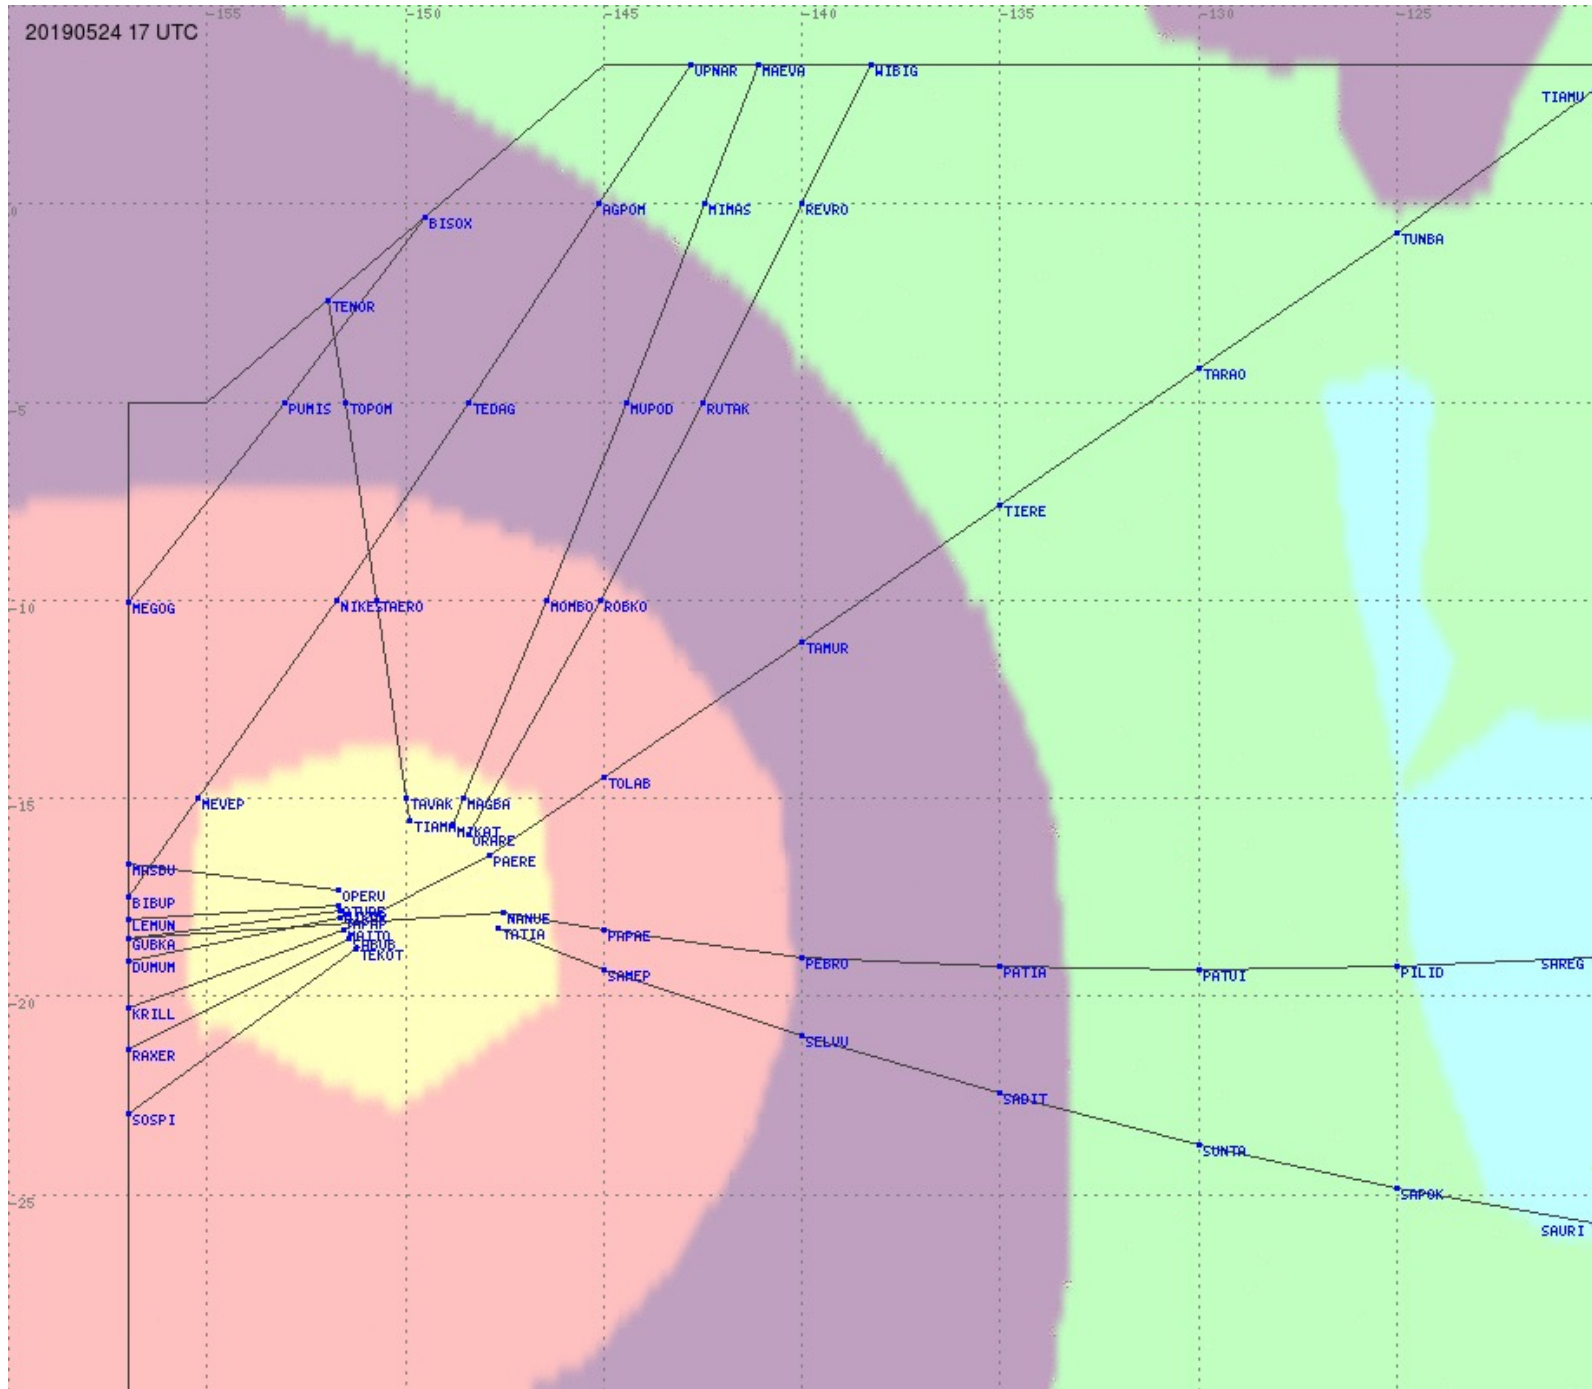

2.8 MHz 3.5 MHz 5.6 MHz 8.9 MHz 13.3 MHz 17.9 MHz None

Tahiti FIR - HF Propag - 20190524

Tahiti FIR - HF Propag - 20190524

Tahiti FIR - HF Propag - 20190524

2.8 MHz 3.5 MHz 5.6 MHz 8.9 MHz 13.3 MHz 17.9 MHz None

Tahiti FIR - HF Propag - 20190524

Tahiti FIR - HF Propag - 20190524

2.8 MHz 3.5 MHz 5.6 MHz 8.9 MHz 13.3 MHz 17.9 MHz None

Tahiti FIR - HF Propag - 20190524

2.8 MHz
3.5 MHz
5.6 MHz
8.9 MHz
13.3 MHz
17.9 MHz
None