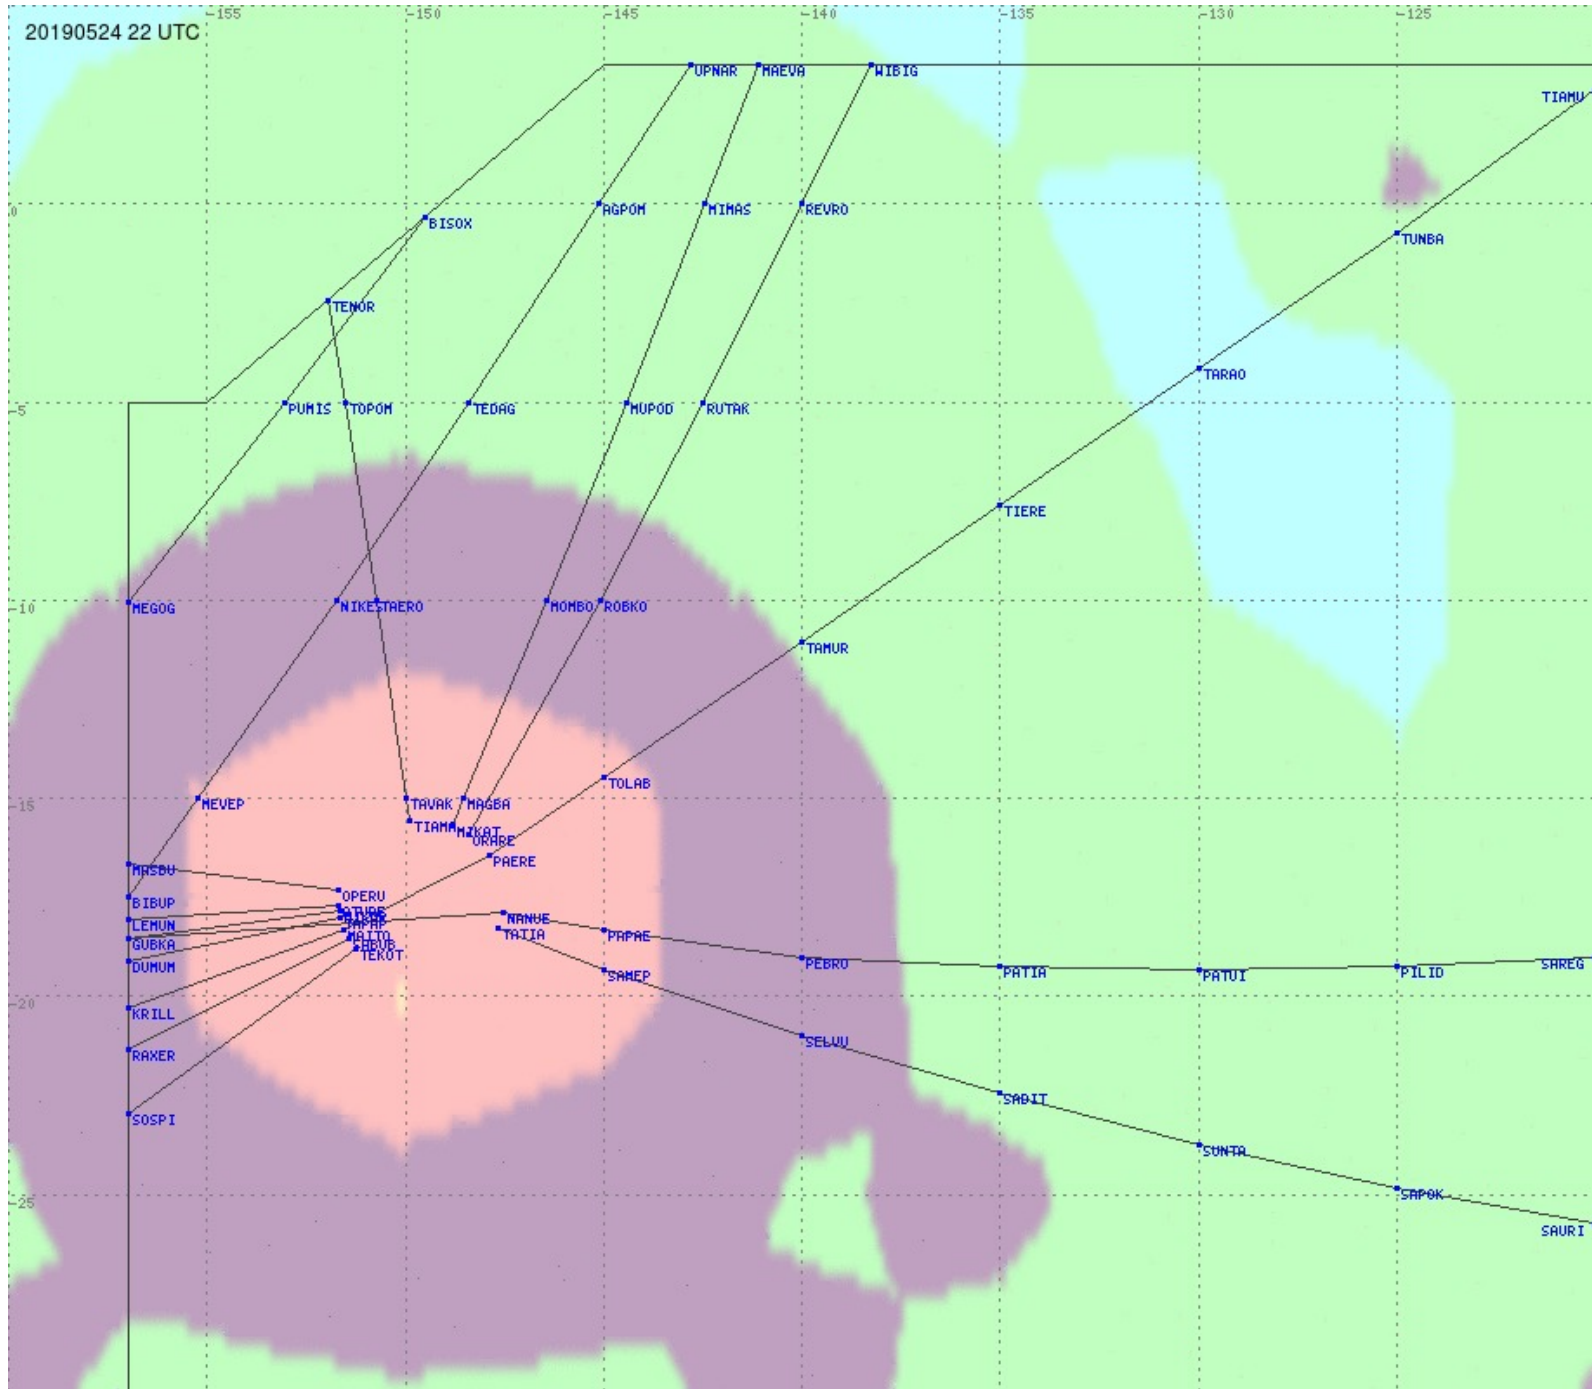

Tahiti FIR - HF Propag - 20190524

2.8 MHz
3.5 MHz
5.6 MHz
8.9 MHz
13.3 MHz
17.9 MHz
None

Tahiti FIR - HF Propag - 20190524

Tahiti FIR - HF Propag - 20190524

2.8 MHz
3.5 MHz
5.6 MHz
8.9 MHz
13.3 MHz
17.9 MHz
None

Tahiti FIR - HF Propag - 20190524

Tahiti FIR - HF Propag - 20190524

2.8 MHz 3.5 MHz 5.6 MHz 8.9 MHz 13.3 MHz 17.9 MHz None

Tahiti FIR - HF Propag - 20190524

2.8 MHz
3.5 MHz
5.6 MHz
8.9 MHz
13.3 MHz
17.9 MHz
None

Tahiti FIR - HF Propag - 20190524

2.8 MHz
3.5 MHz
5.6 MHz
8.9 MHz
13.3 MHz
17.9 MHz
None

Tahiti FIR - HF Propag - 20190524

2.8 MHz 3.5 MHz 5.6 MHz 8.9 MHz 13.3 MHz 17.9 MHz None