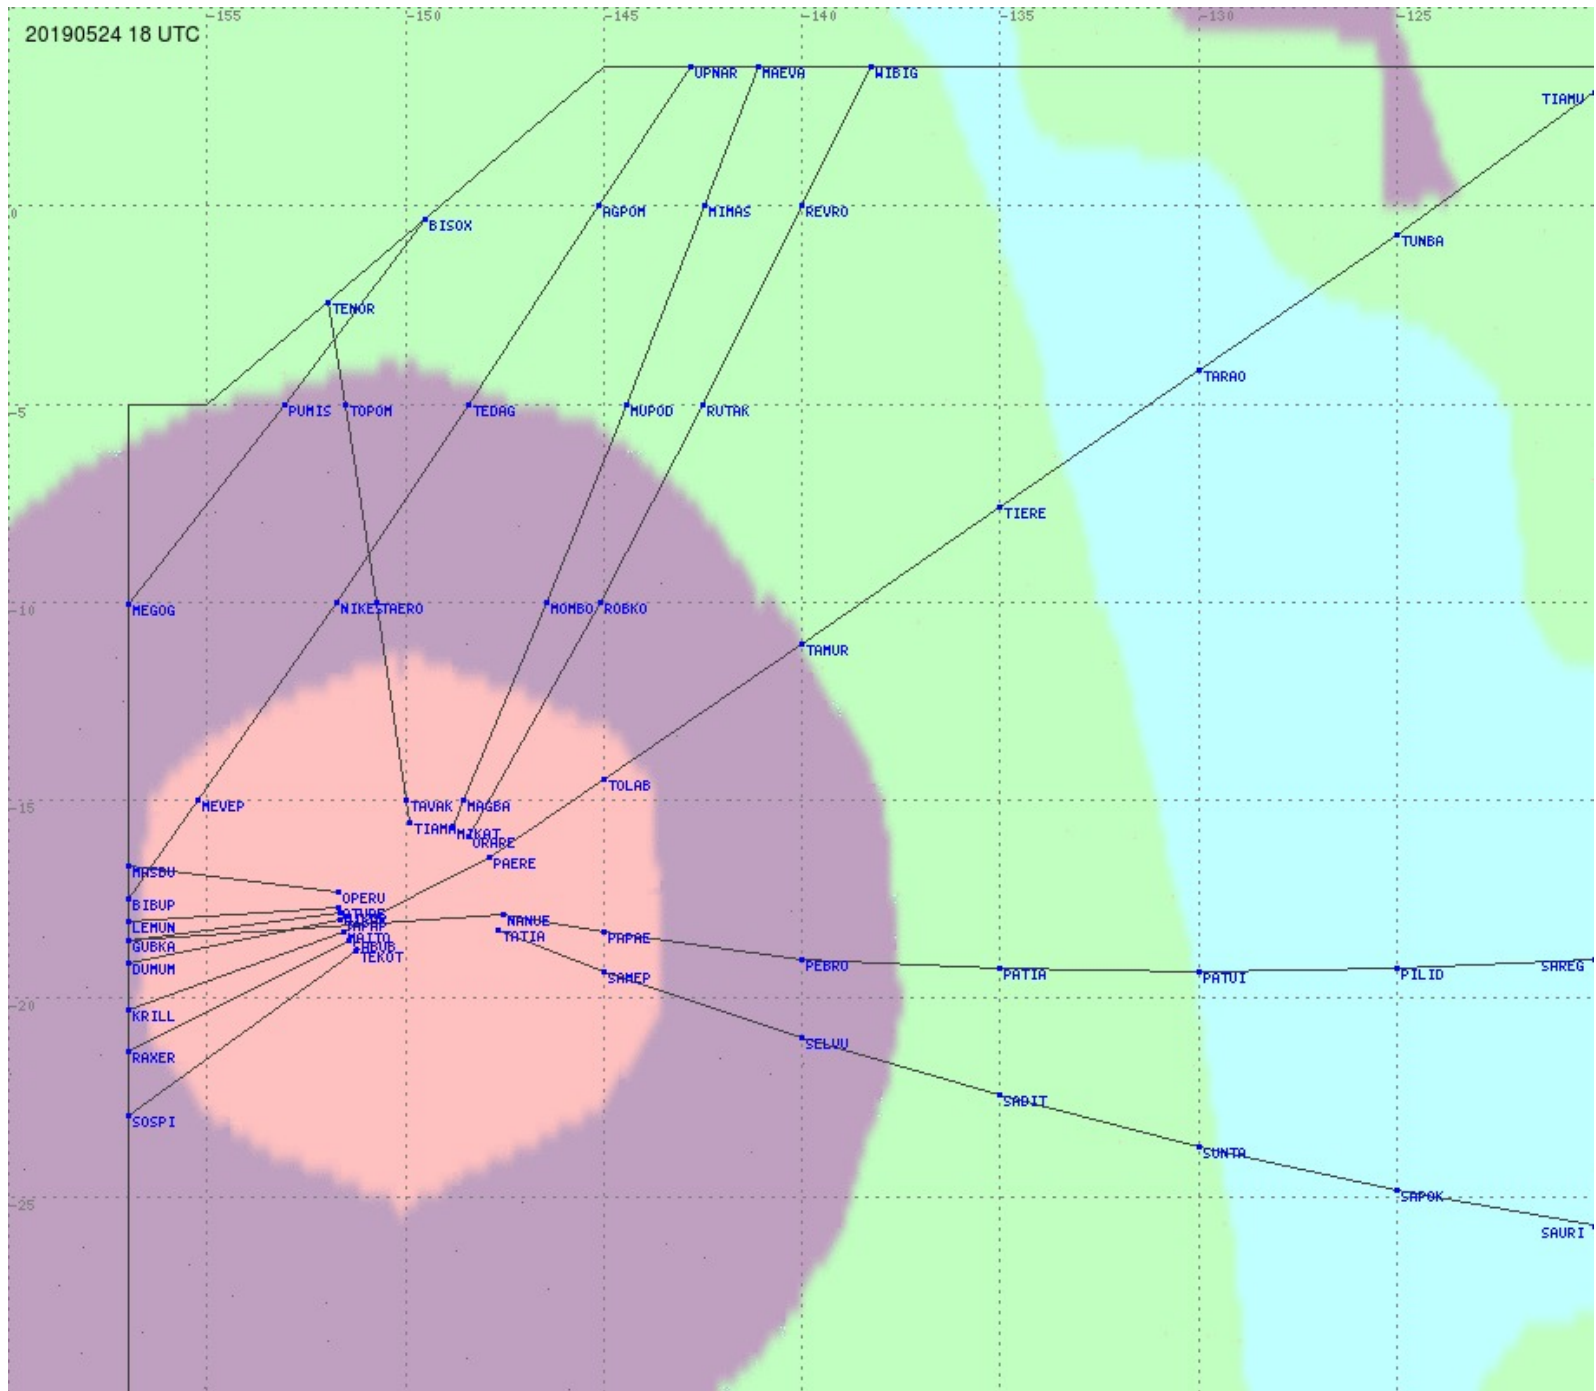

Tahiti FIR - HF Propag - 20190524

2.8 MHz
3.5 MHz
5.6 MHz
8.9 MHz
13.3 MHz
17.9 MHz
None

Tahiti FIR - HF Propag - 20190524

Tahiti FIR - HF Propag - 20190524

2.8 MHz
3.5 MHz
5.6 MHz
8.9 MHz
13.3 MHz
17.9 MHz
None

2.8 MHz 3.5 MHz 5.6 MHz 8.9 MHz 13.3 MHz 17.9 MHz None

Tahiti FIR - HF Propag - 20190524

Tahiti FIR - HF Propag - 20190524

Tahiti FIR - HF Propag - 20190524

2.8 MHz 3.5 MHz 5.6 MHz 8.9 MHz 13.3 MHz 17.9 MHz None

Tahiti FIR - HF Propag - 20190524

Tahiti FIR - HF Propag - 20190524

2.8 MHz 3.5 MHz 5.6 MHz 8.9 MHz 13.3 MHz 17.9 MHz None

Tahiti FIR - HF Propag - 20190524

2.8 MHz
3.5 MHz
5.6 MHz
8.9 MHz
13.3 MHz
17.9 MHz
None