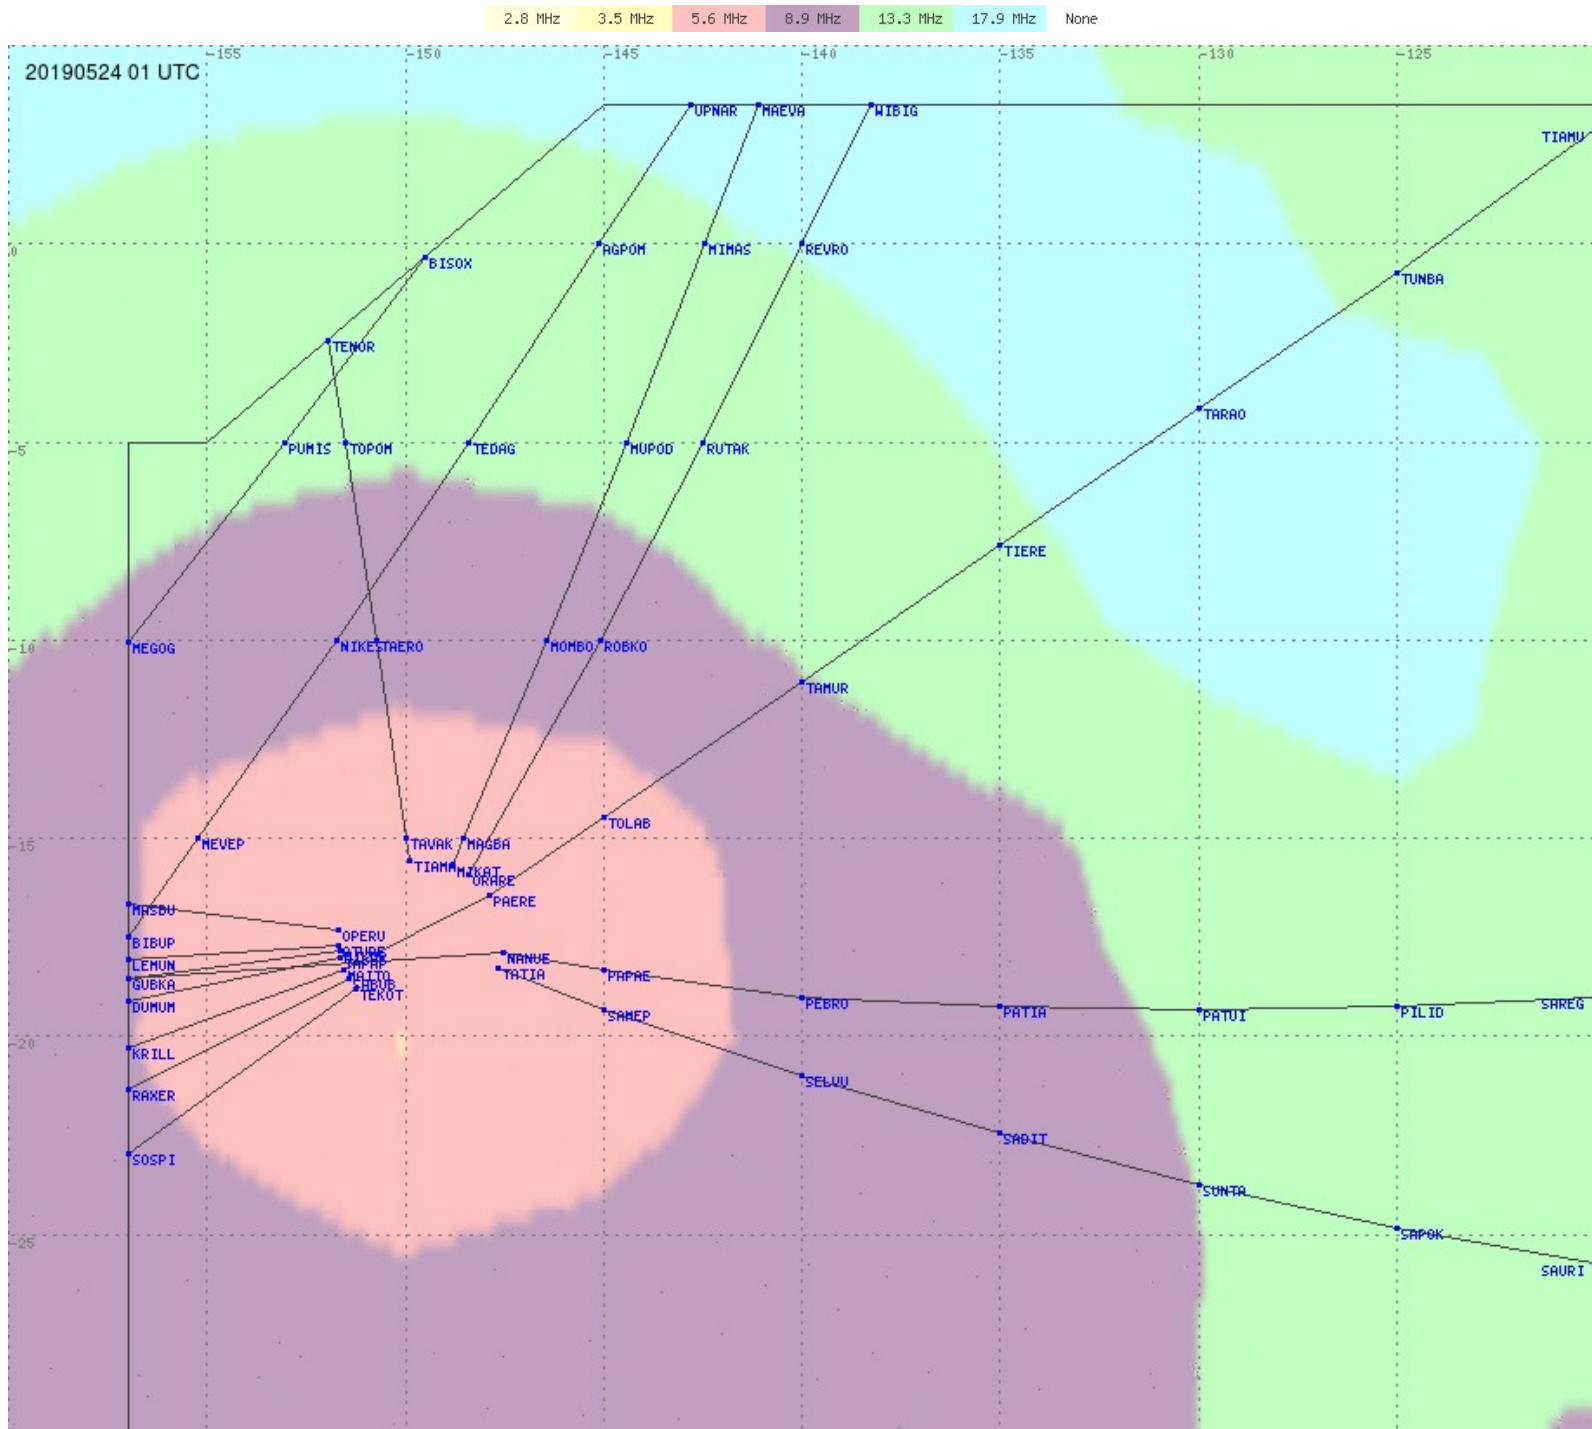

Tahiti FIR - HF Propag - 20190524

2.8 MHz
3.5 MHz
5.6 MHz
8.9 MHz
13.3 MHz
17.9 MHz
None

Tahiti FIR - HF Propag - 20190524

Tahiti FIR - HF Propag - 20190524

2.8 MHz
3.5 MHz
5.6 MHz
8.9 MHz
13.3 MHz
17.9 MHz
None

Tahiti FIR - HF Propag - 20190524

2.8 MHz 3.5 MHz 5.6 MHz 8.9 MHz 13.3 MHz 17.9 MHz None

Tahiti FIR - HF Propag - 20190524

2.8 MHz 3.5 MHz 5.6 MHz 8.9 MHz 13.3 MHz 17.9 MHz None

Tahiti FIR - HF Propag - 20190524