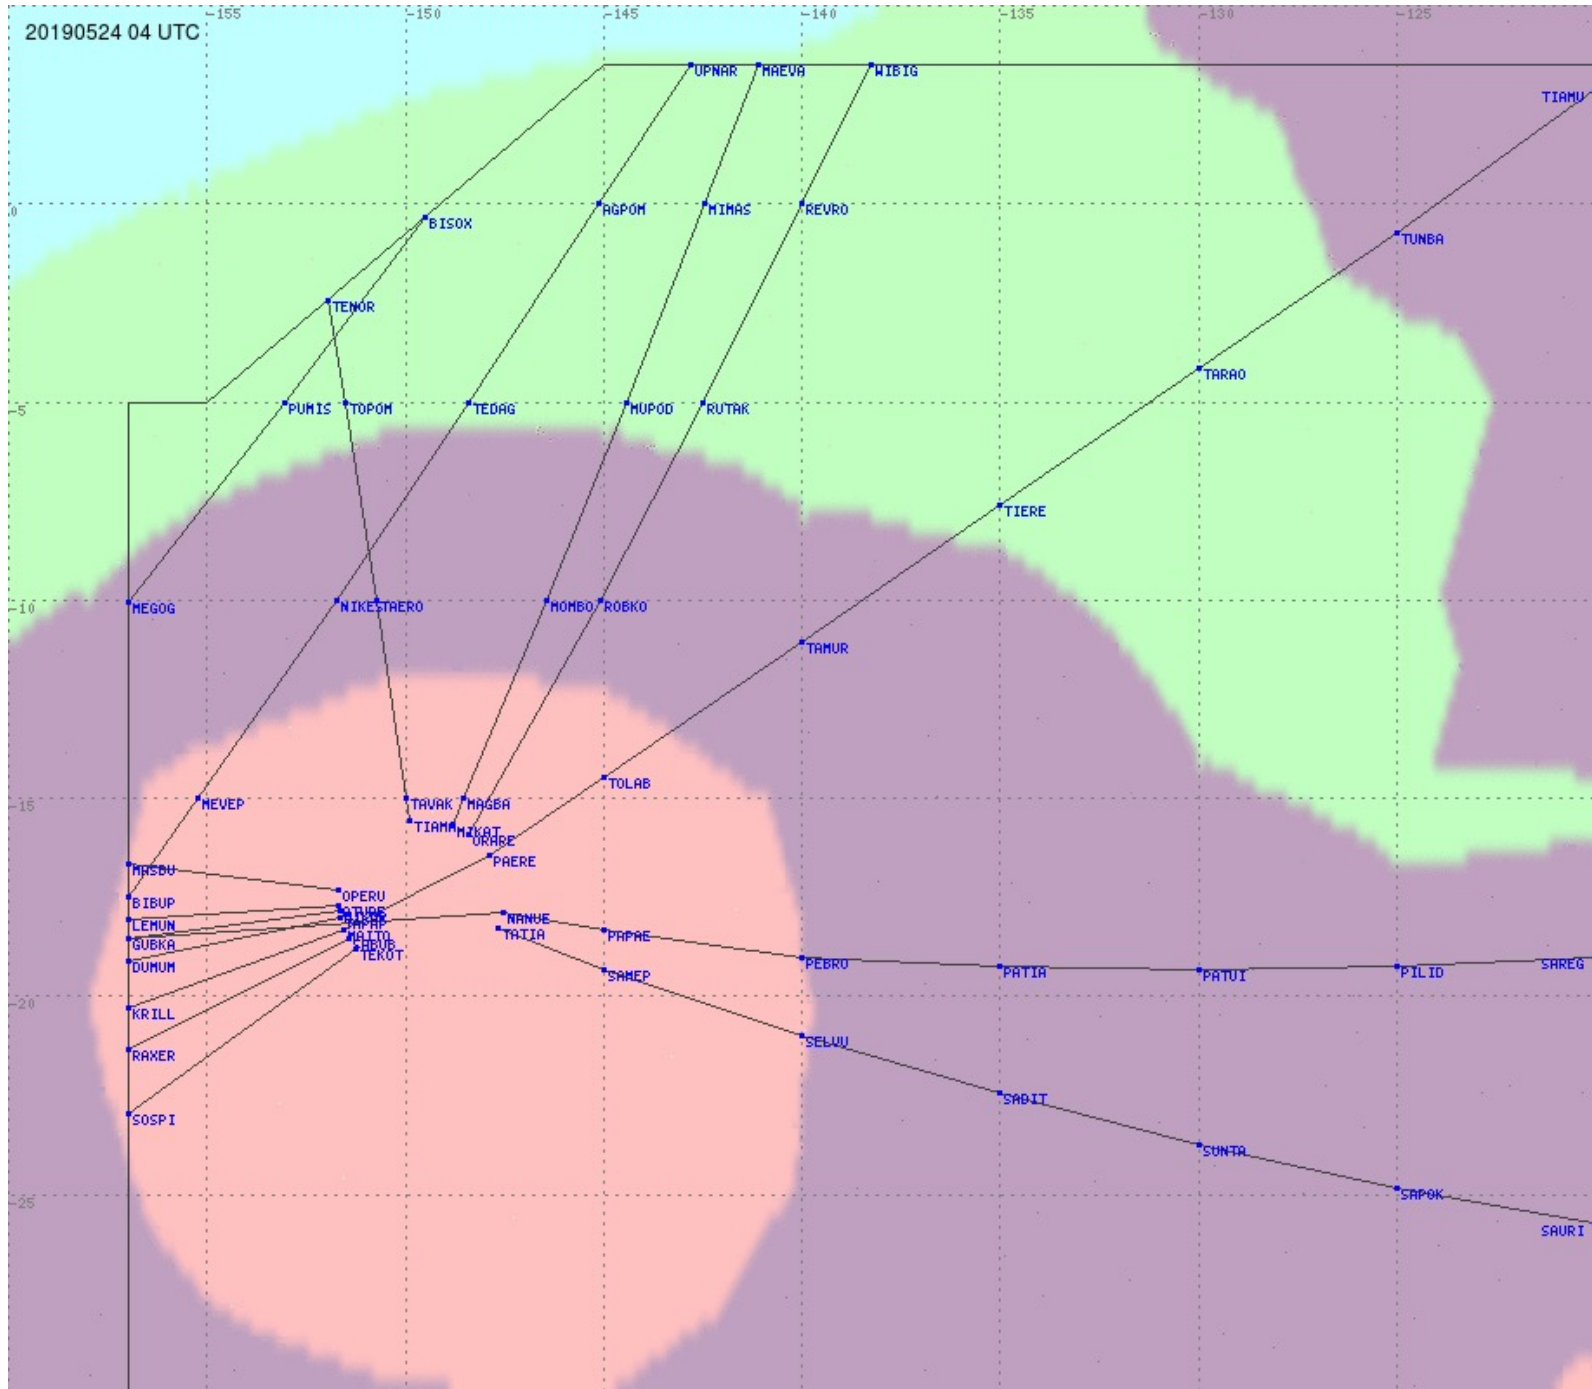

Tahiti FIR - HF Propag - 20190524

2.8 MHz
3.5 MHz
5.6 MHz
8.9 MHz
13.3 MHz
17.9 MHz
None

Tahiti FIR - HF Propag - 20190524

Tahiti FIR - HF Propag - 20190524

2.8 MHz
3.5 MHz
5.6 MHz
8.9 MHz
13.3 MHz
17.9 MHz
None

Tahiti FIR - HF Propag - 20190524

2.8 MHz 3.5 MHz 5.6 MHz 8.9 MHz 13.3 MHz 17.9 MHz None

Tahiti FIR - HF Propag - 20190524

2.8 MHz 3.5 MHz 5.6 MHz 8.9 MHz 13.3 MHz 17.9 MHz None

Tahiti FIR - HF Propag - 20190524