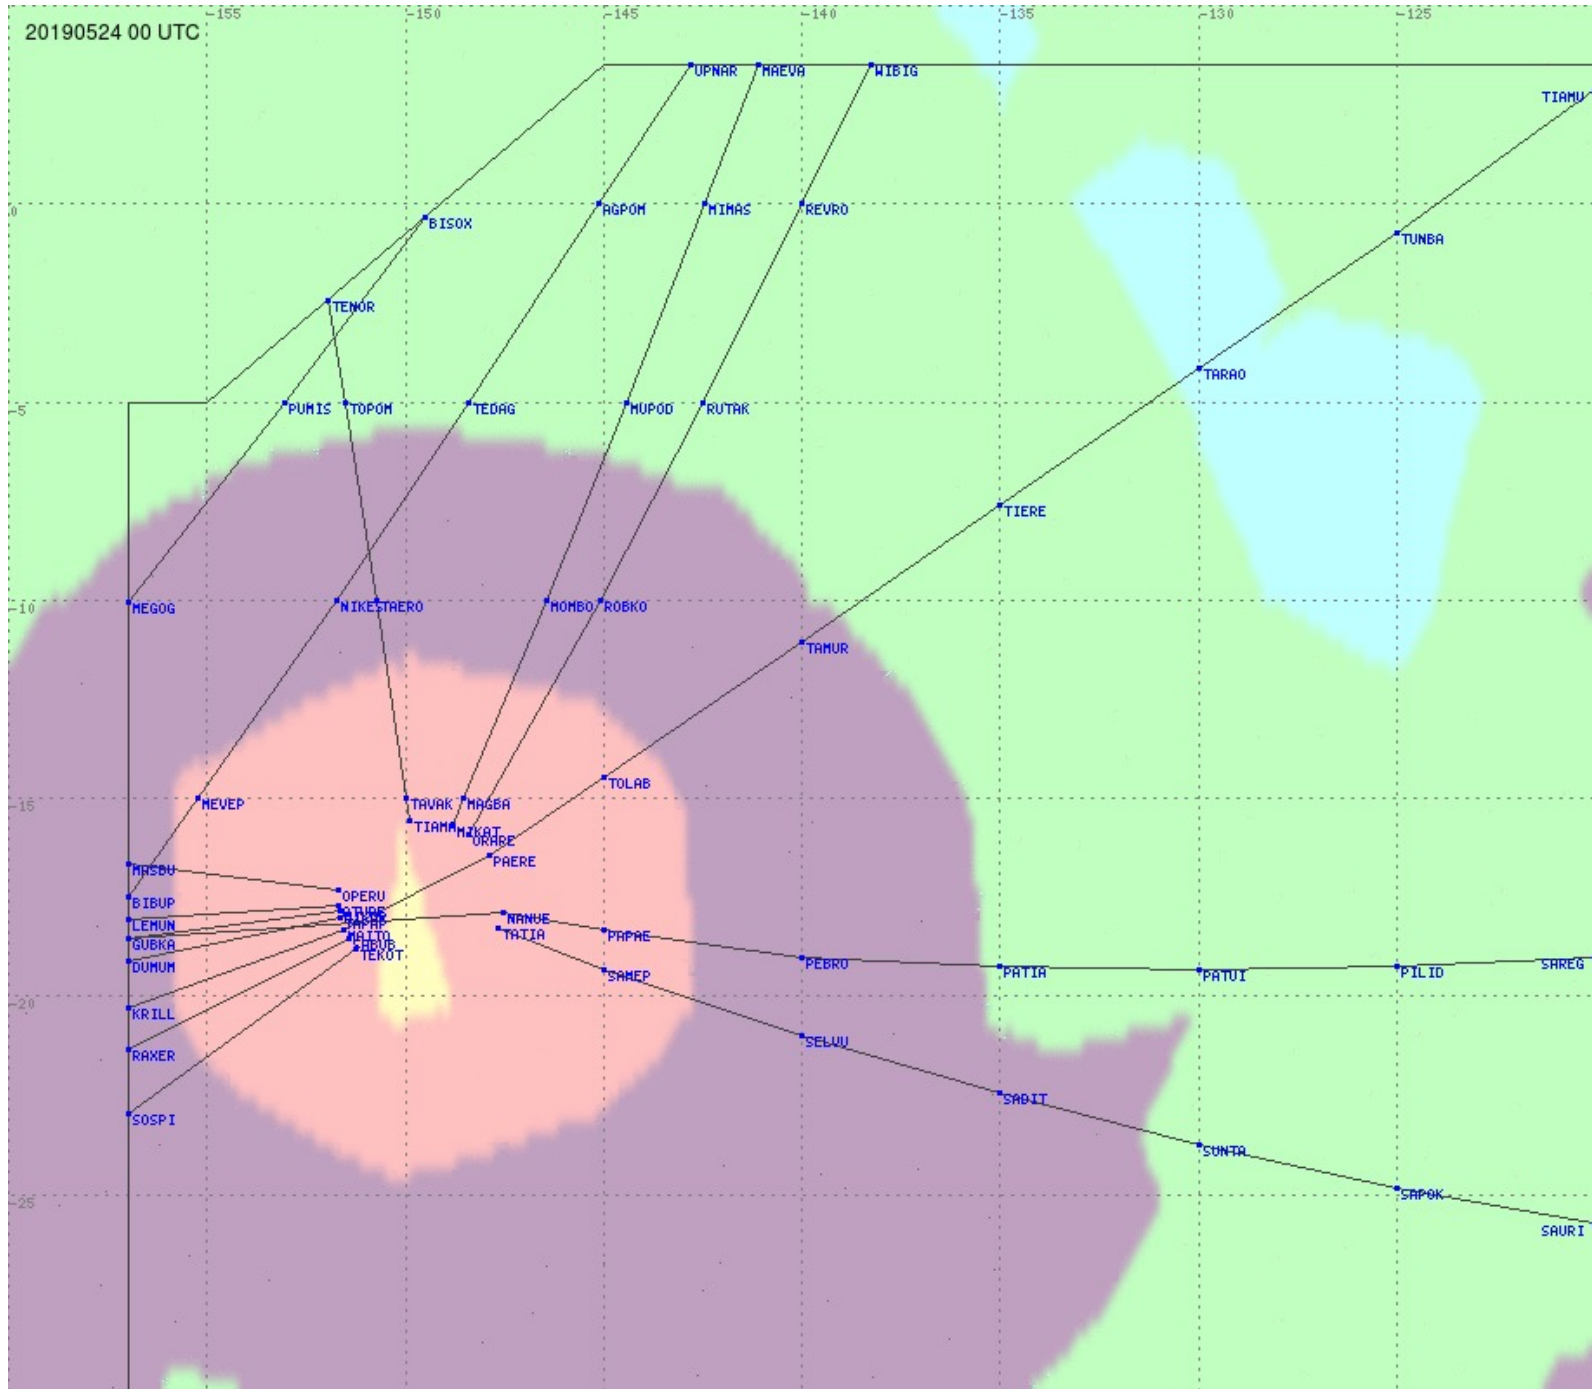

Tahiti FIR - HF Propag - 20190524

2.8 MHz
3.5 MHz
5.6 MHz
8.9 MHz
13.3 MHz
17.9 MHz
None

Tahiti FIR - HF Propag - 20190524

Tahiti FIR - HF Propag - 20190524

2.8 MHz
3.5 MHz
5.6 MHz
8.9 MHz
13.3 MHz
17.9 MHz
None

Tahiti FIR - HF Propag - 20190524

2.8 MHz 3.5 MHz 5.6 MHz 8.9 MHz 13.3 MHz 17.9 MHz None

Tahiti FIR - HF Propag - 20190524

2.8 MHz 3.5 MHz 5.6 MHz 8.9 MHz 13.3 MHz 17.9 MHz None

Tahiti FIR - HF Propag - 20190524