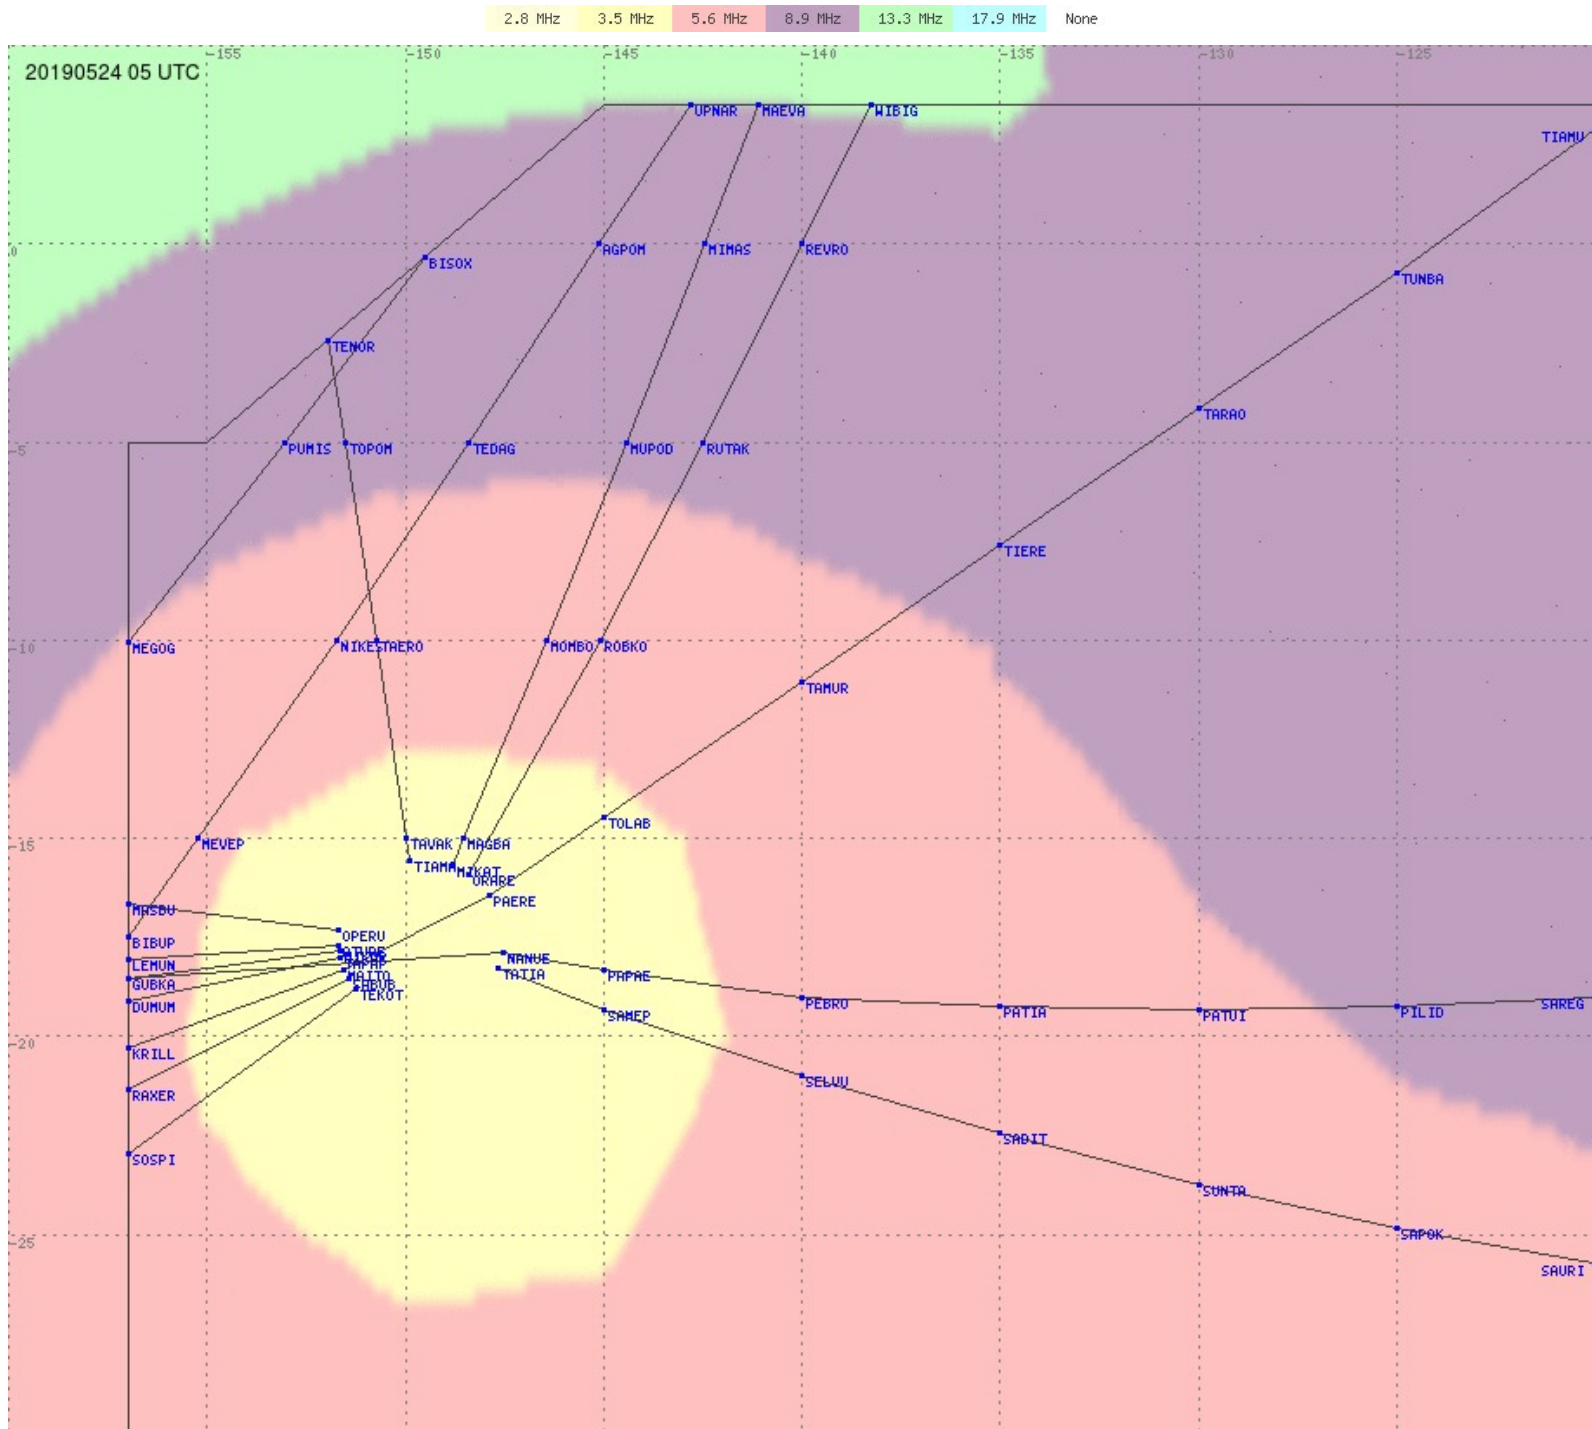

Tahiti FIR - HF Propag - 20190524

2.8 MHz
3.5 MHz
5.6 MHz
8.9 MHz
13.3 MHz
17.9 MHz
None

Tahiti FIR - HF Propag - 20190524

Tahiti FIR - HF Propag - 20190524

2.8 MHz
3.5 MHz
5.6 MHz
8.9 MHz
13.3 MHz
17.9 MHz
None

Tahiti FIR - HF Propag - 20190524

2.8 MHz 3.5 MHz 5.6 MHz 8.9 MHz 13.3 MHz 17.9 MHz None

Tahiti FIR - HF Propag - 20190524

2.8 MHz 3.5 MHz 5.6 MHz 8.9 MHz 13.3 MHz 17.9 MHz None

Tahiti FIR - HF Propag - 20190524