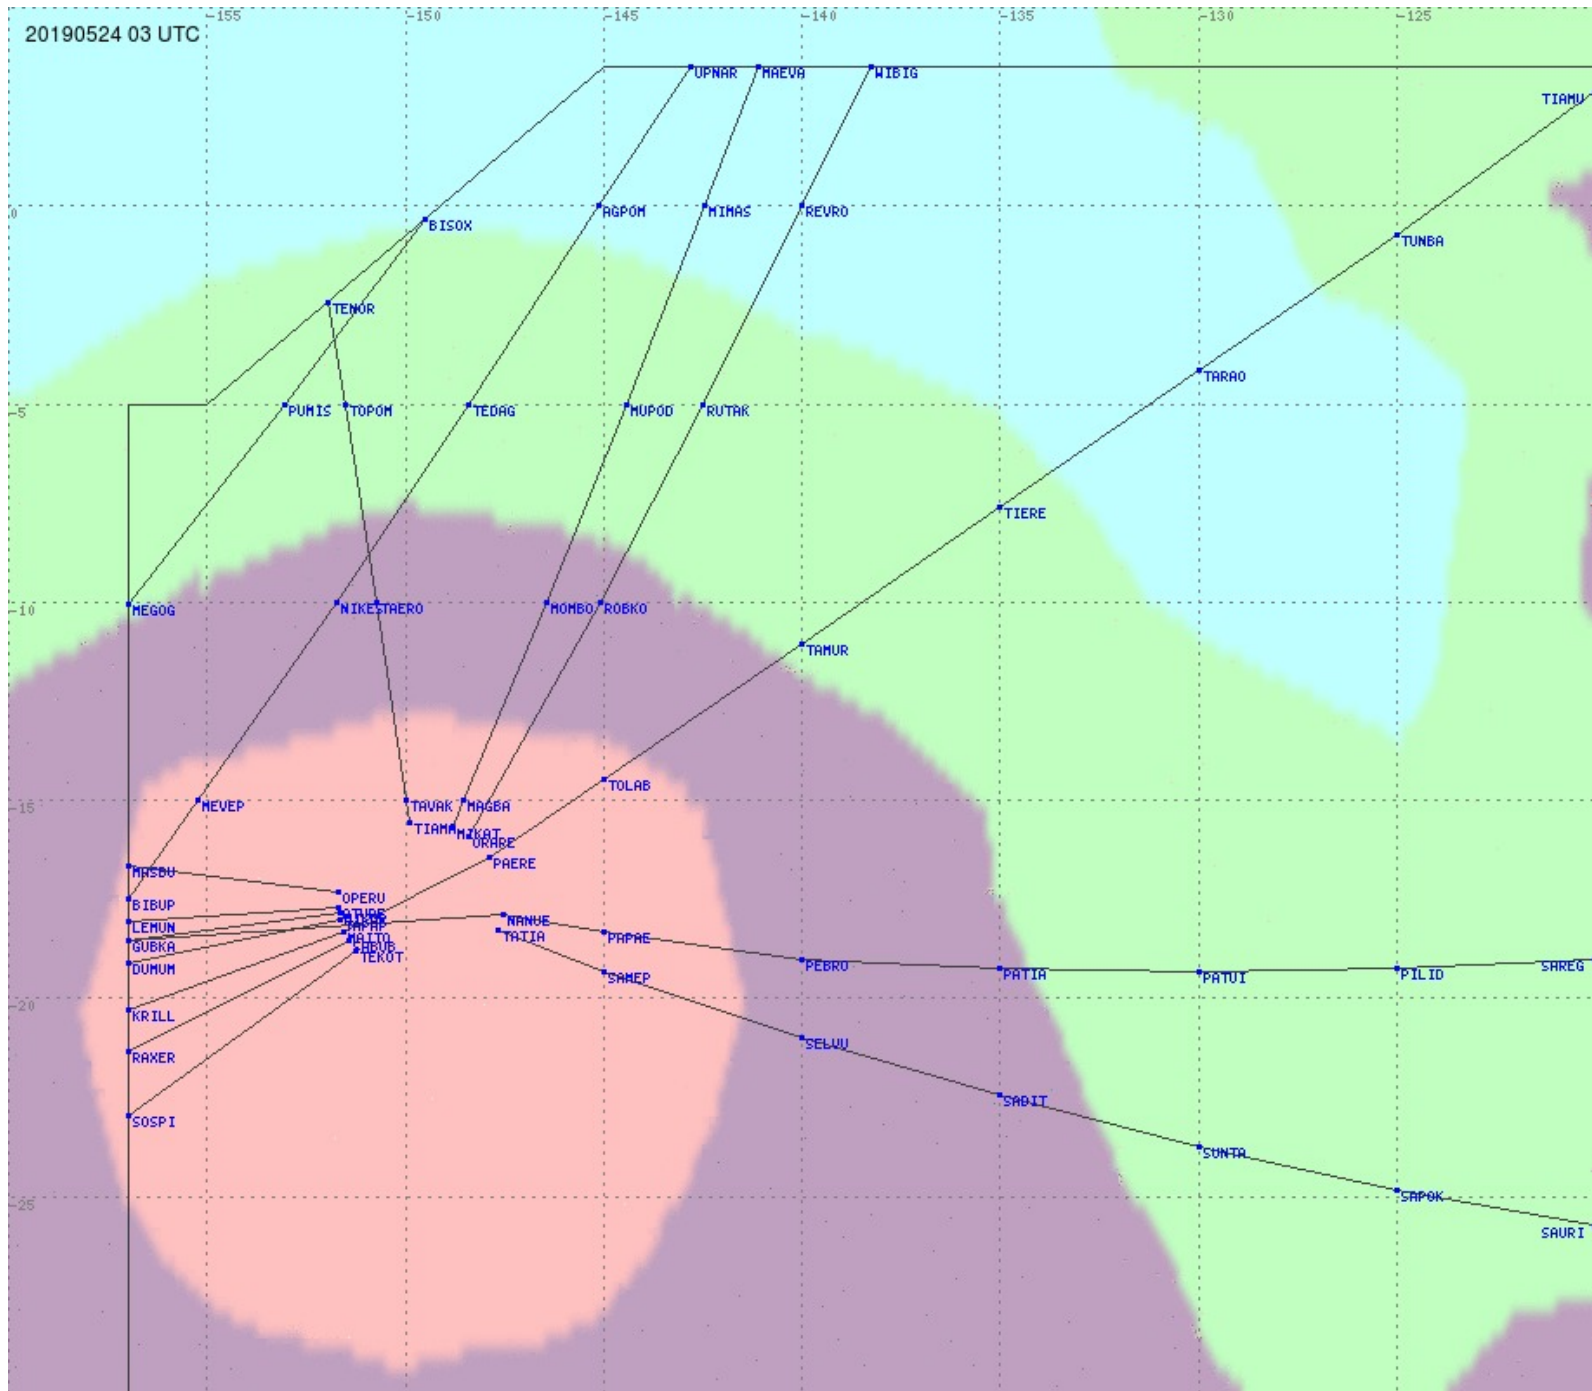

Tahiti FIR - HF Propag - 20190524

2.8 MHz
3.5 MHz
5.6 MHz
8.9 MHz
13.3 MHz
17.9 MHz
None

Tahiti FIR - HF Propag - 20190524

Tahiti FIR - HF Propag - 20190524

2.8 MHz
3.5 MHz
5.6 MHz
8.9 MHz
13.3 MHz
17.9 MHz
None

Tahiti FIR - HF Propag - 20190524

2.8 MHz 3.5 MHz 5.6 MHz 8.9 MHz 13.3 MHz 17.9 MHz None

Tahiti FIR - HF Propag - 20190524

2.8 MHz 3.5 MHz 5.6 MHz 8.9 MHz 13.3 MHz 17.9 MHz None

Tahiti FIR - HF Propag - 20190524