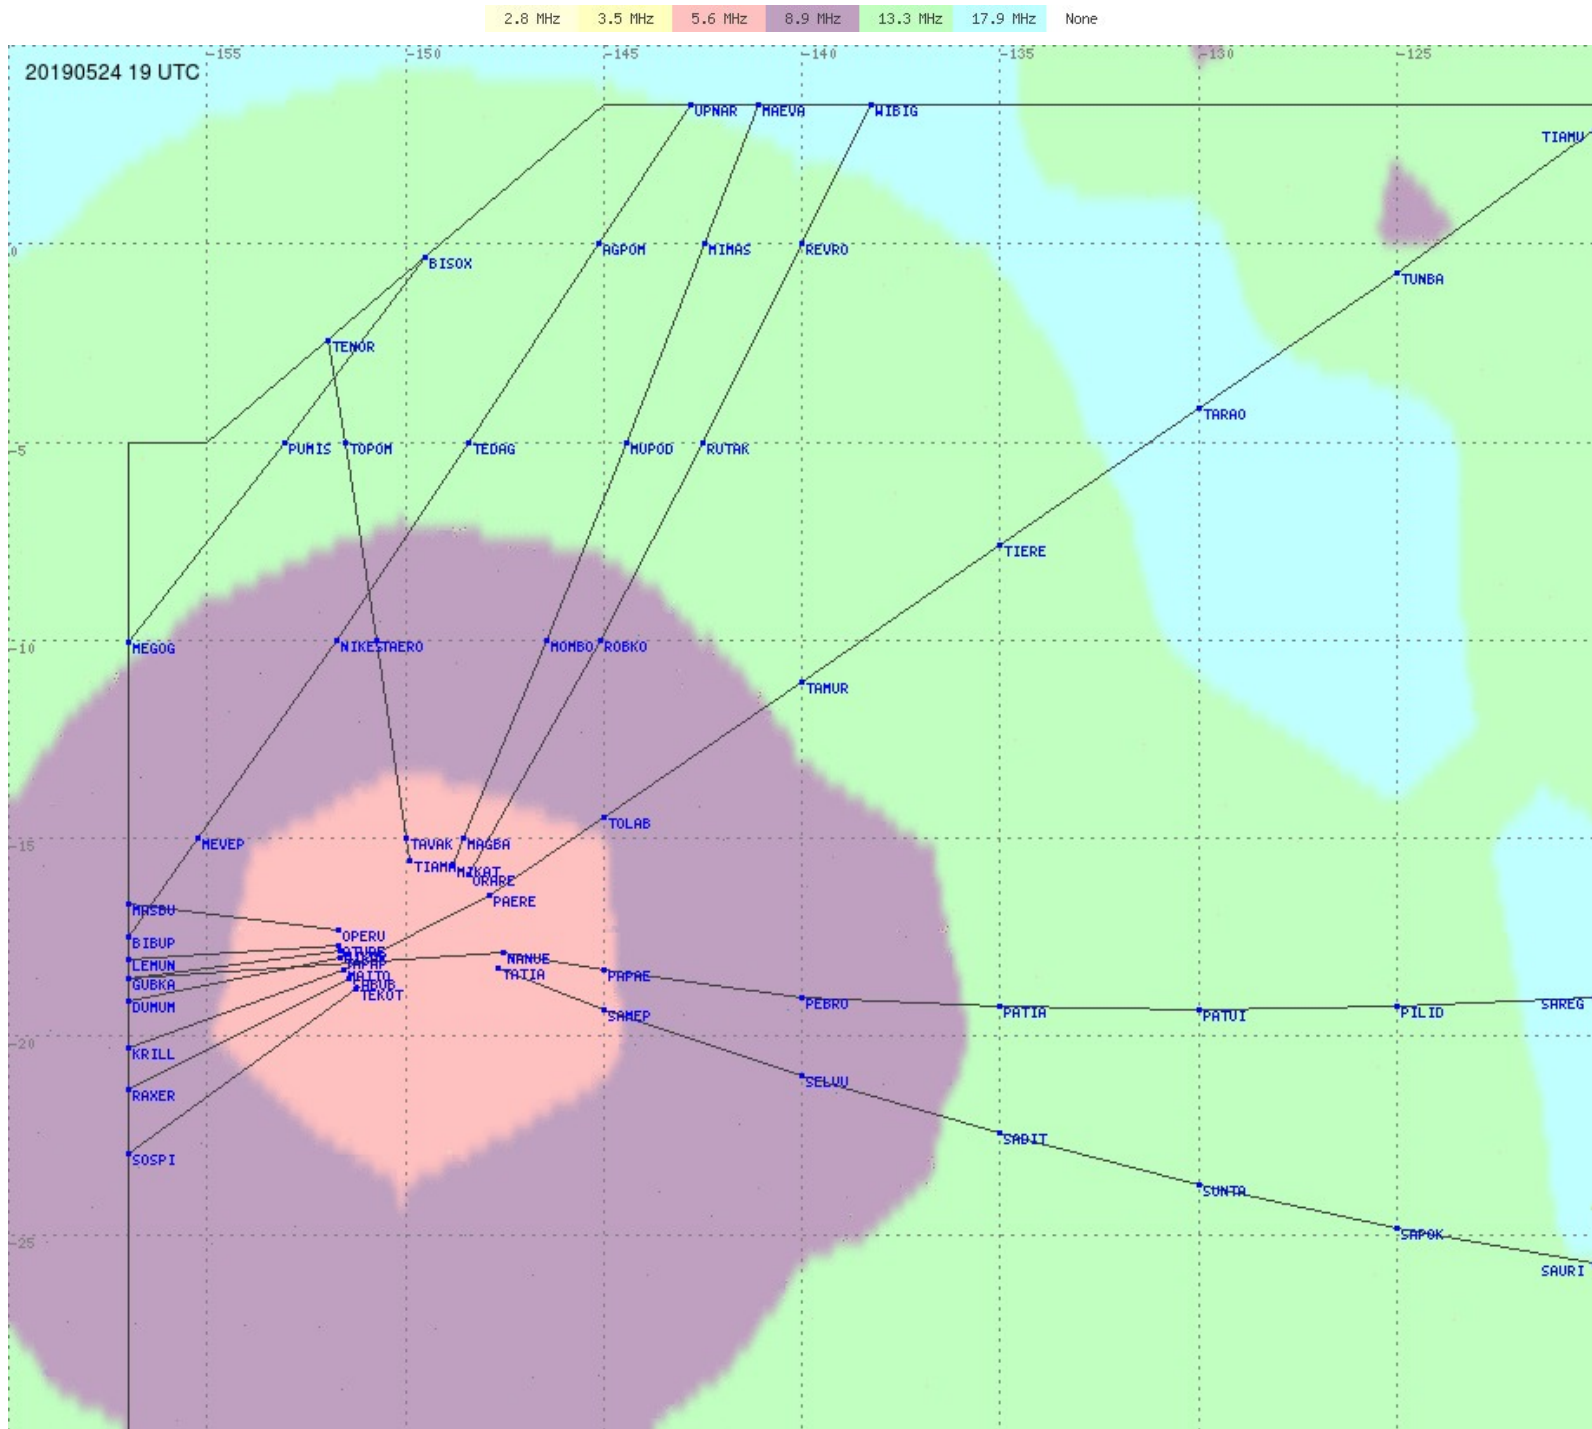

Tahiti FIR - HF Propag - 20190524

2.8 MHz
3.5 MHz
5.6 MHz
8.9 MHz
13.3 MHz
17.9 MHz
None

Tahiti FIR - HF Propag - 20190524

Tahiti FIR - HF Propag - 20190524

2.8 MHz
3.5 MHz
5.6 MHz
8.9 MHz
13.3 MHz
17.9 MHz
None

2.8 MHz 3.5 MHz 5.6 MHz 8.9 MHz 13.3 MHz 17.9 MHz None

Tahiti FIR - HF Propag - 20190524

Tahiti FIR - HF Propag - 20190524

Tahiti FIR - HF Propag - 20190524

2.8 MHz 3.5 MHz 5.6 MHz 8.9 MHz 13.3 MHz 17.9 MHz None

Tahiti FIR - HF Propag - 20190524

Tahiti FIR - HF Propag - 20190524

2.8 MHz 3.5 MHz 5.6 MHz 8.9 MHz 13.3 MHz 17.9 MHz None

Tahiti FIR - HF Propag - 20190524

2.8 MHz
3.5 MHz
5.6 MHz
8.9 MHz
13.3 MHz
17.9 MHz
None