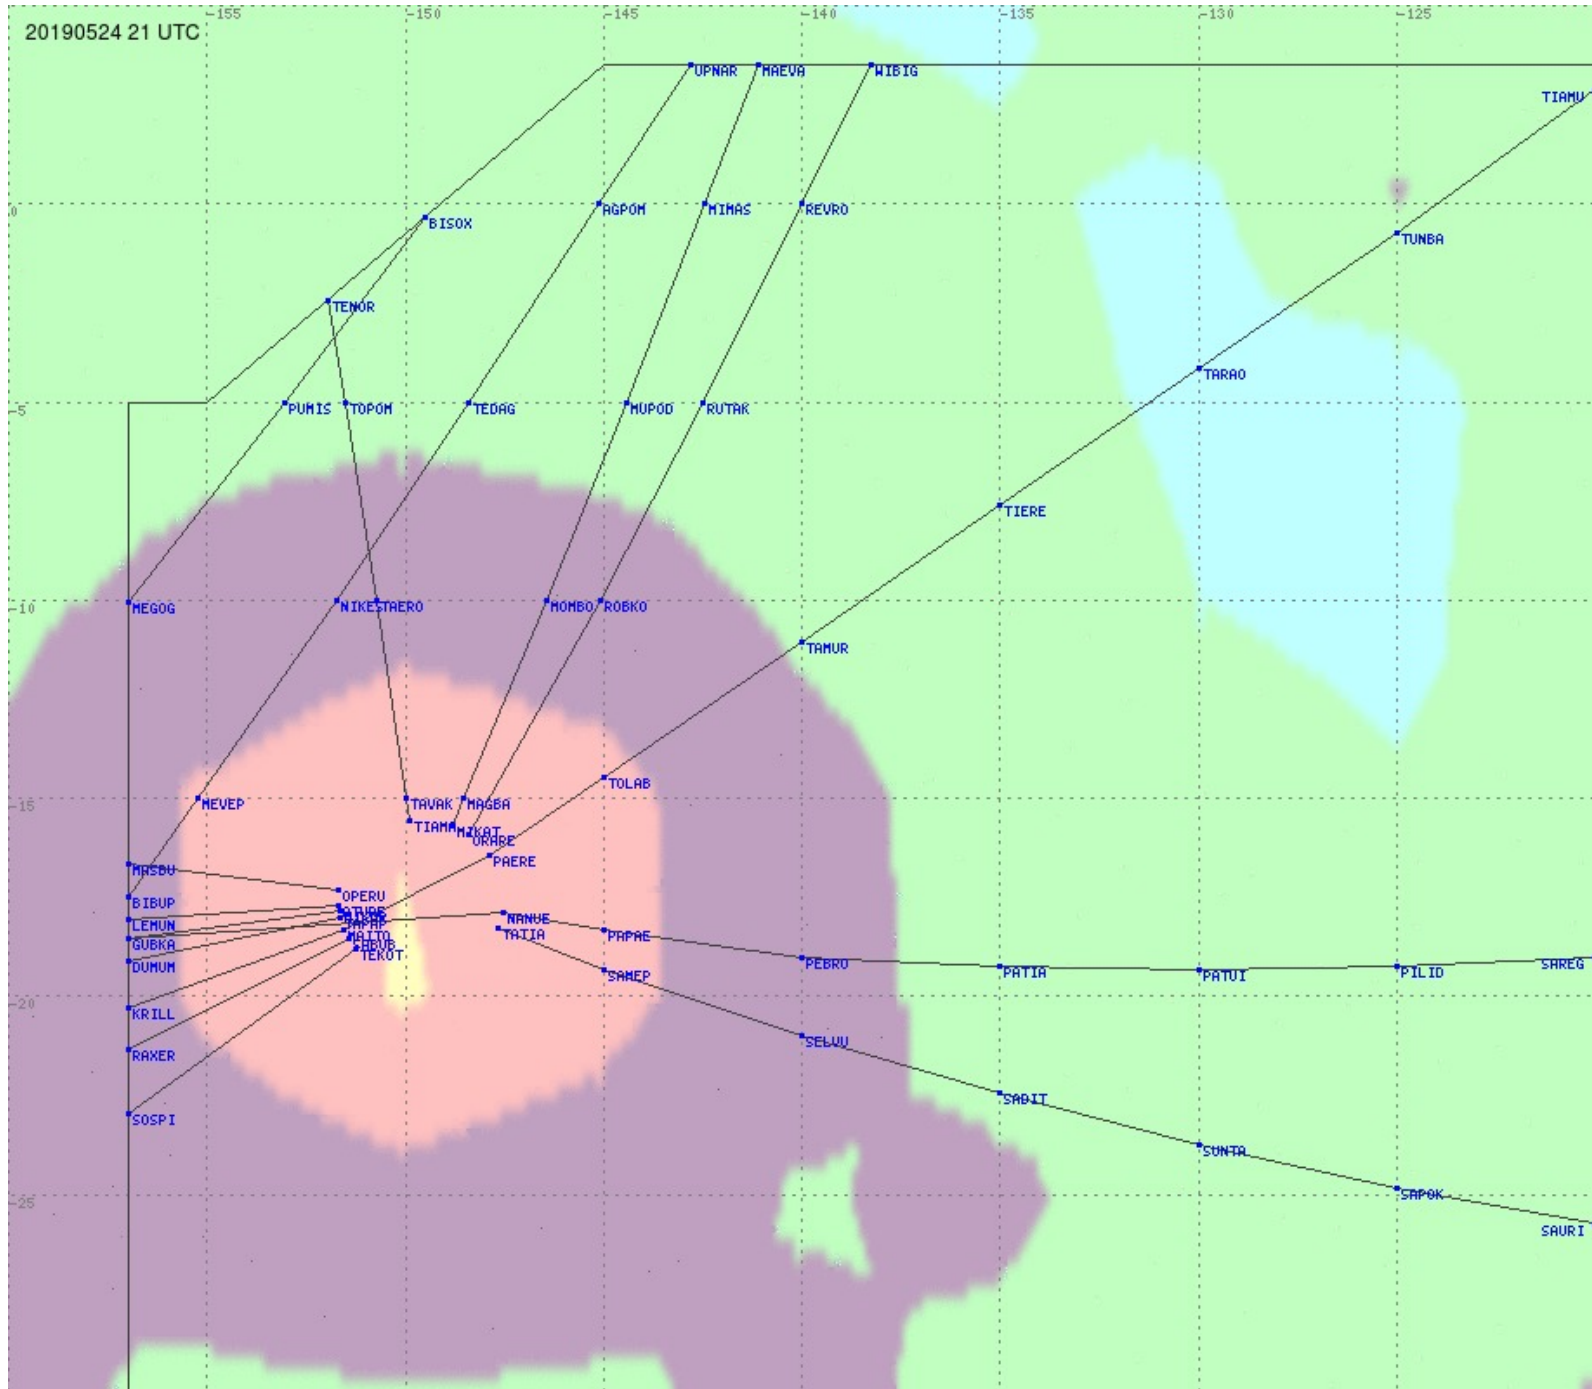

Tahiti FIR - HF Propag - 20190524

2.8 MHz
3.5 MHz
5.6 MHz
8.9 MHz
13.3 MHz
17.9 MHz
None

Tahiti FIR - HF Propag - 20190524

Tahiti FIR - HF Propag - 20190524

2.8 MHz
3.5 MHz
5.6 MHz
8.9 MHz
13.3 MHz
17.9 MHz
None

Tahiti FIR - HF Propag - 20190524

Tahiti FIR - HF Propag - 20190524

2.8 MHz 3.5 MHz 5.6 MHz 8.9 MHz 13.3 MHz 17.9 MHz None

Tahiti FIR - HF Propag - 20190524

2.8 MHz
3.5 MHz
5.6 MHz
8.9 MHz
13.3 MHz
17.9 MHz
None

Tahiti FIR - HF Propag - 20190524

2.8 MHz
3.5 MHz
5.6 MHz
8.9 MHz
13.3 MHz
17.9 MHz
None

Tahiti FIR - HF Propag - 20190524

2.8 MHz 3.5 MHz 5.6 MHz 8.9 MHz 13.3 MHz 17.9 MHz None