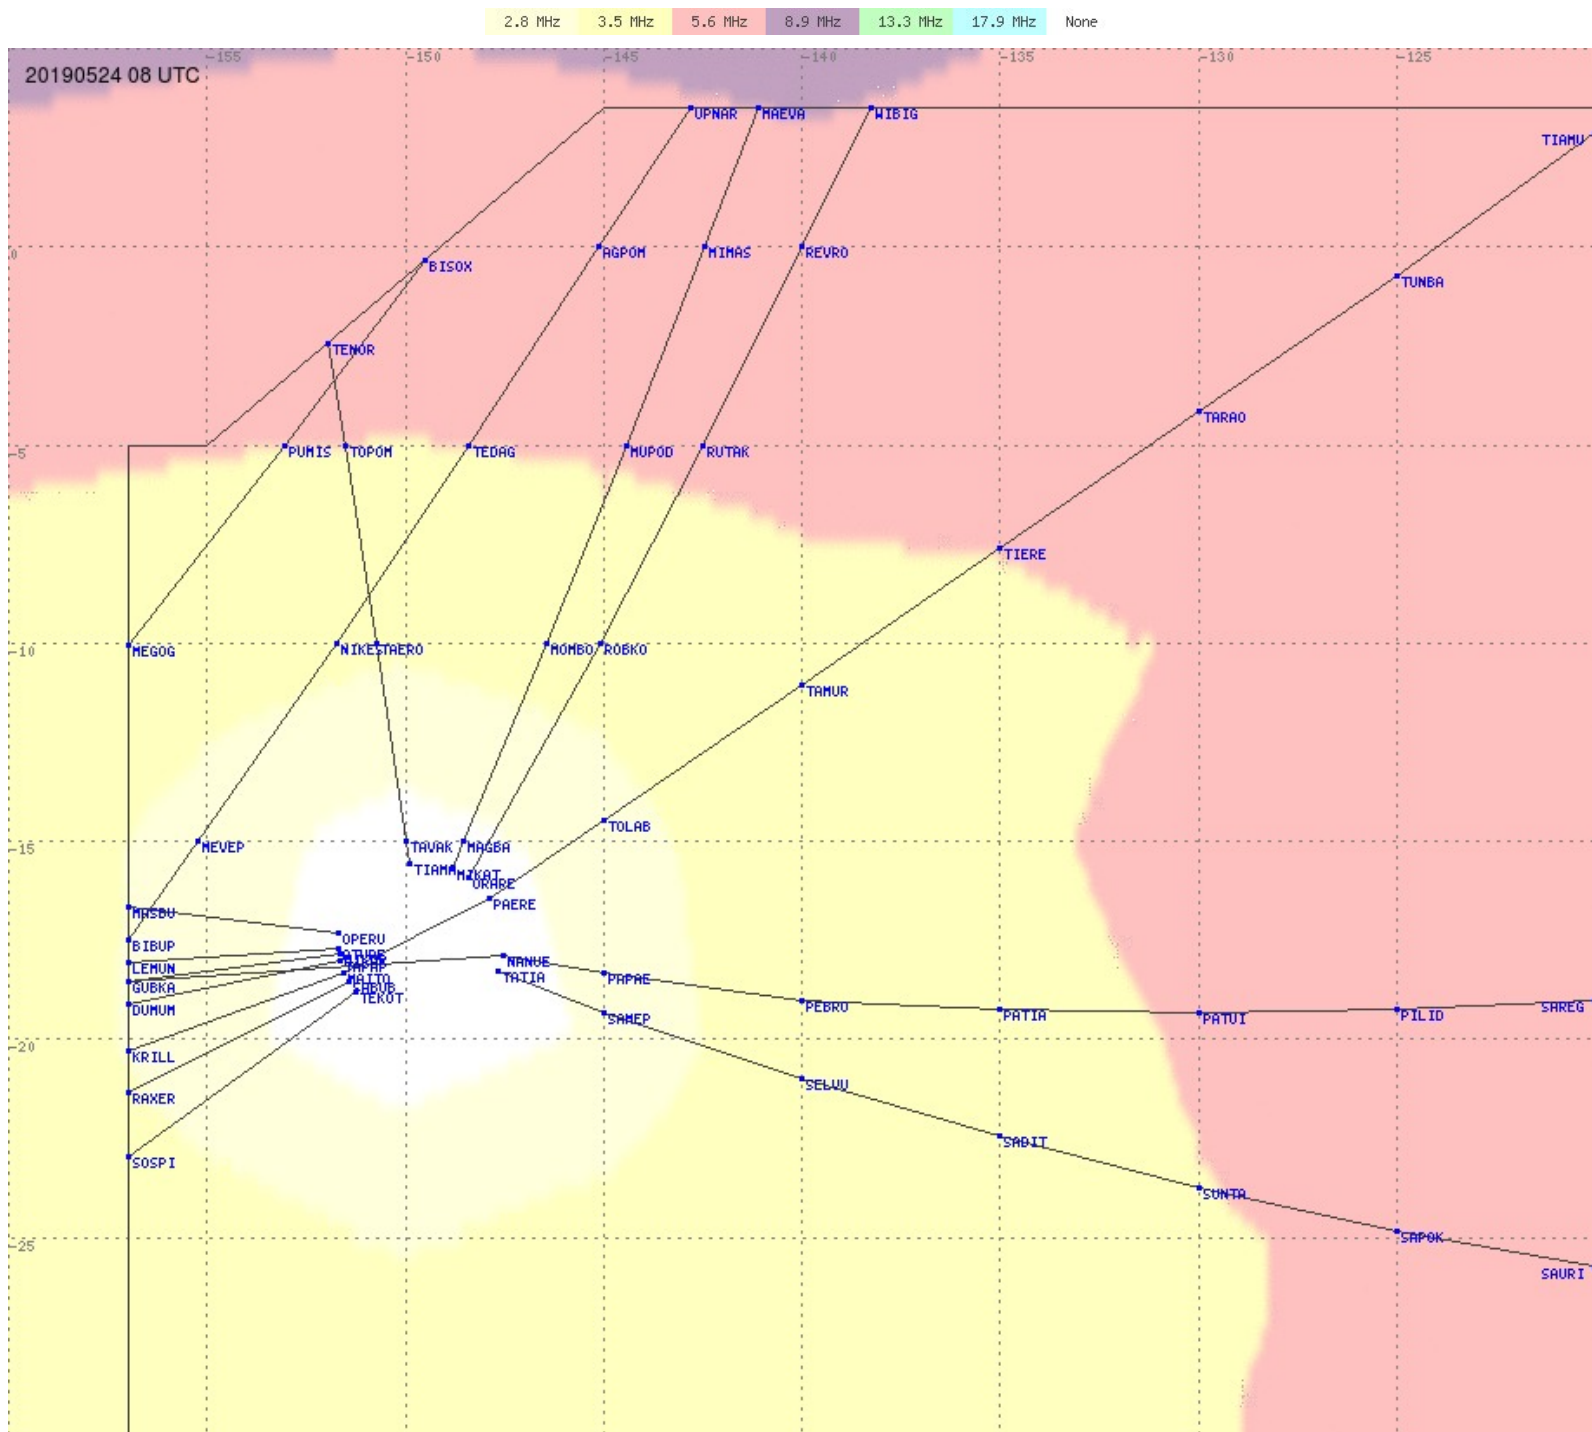

Tahiti FIR - HF Propag - 20190524