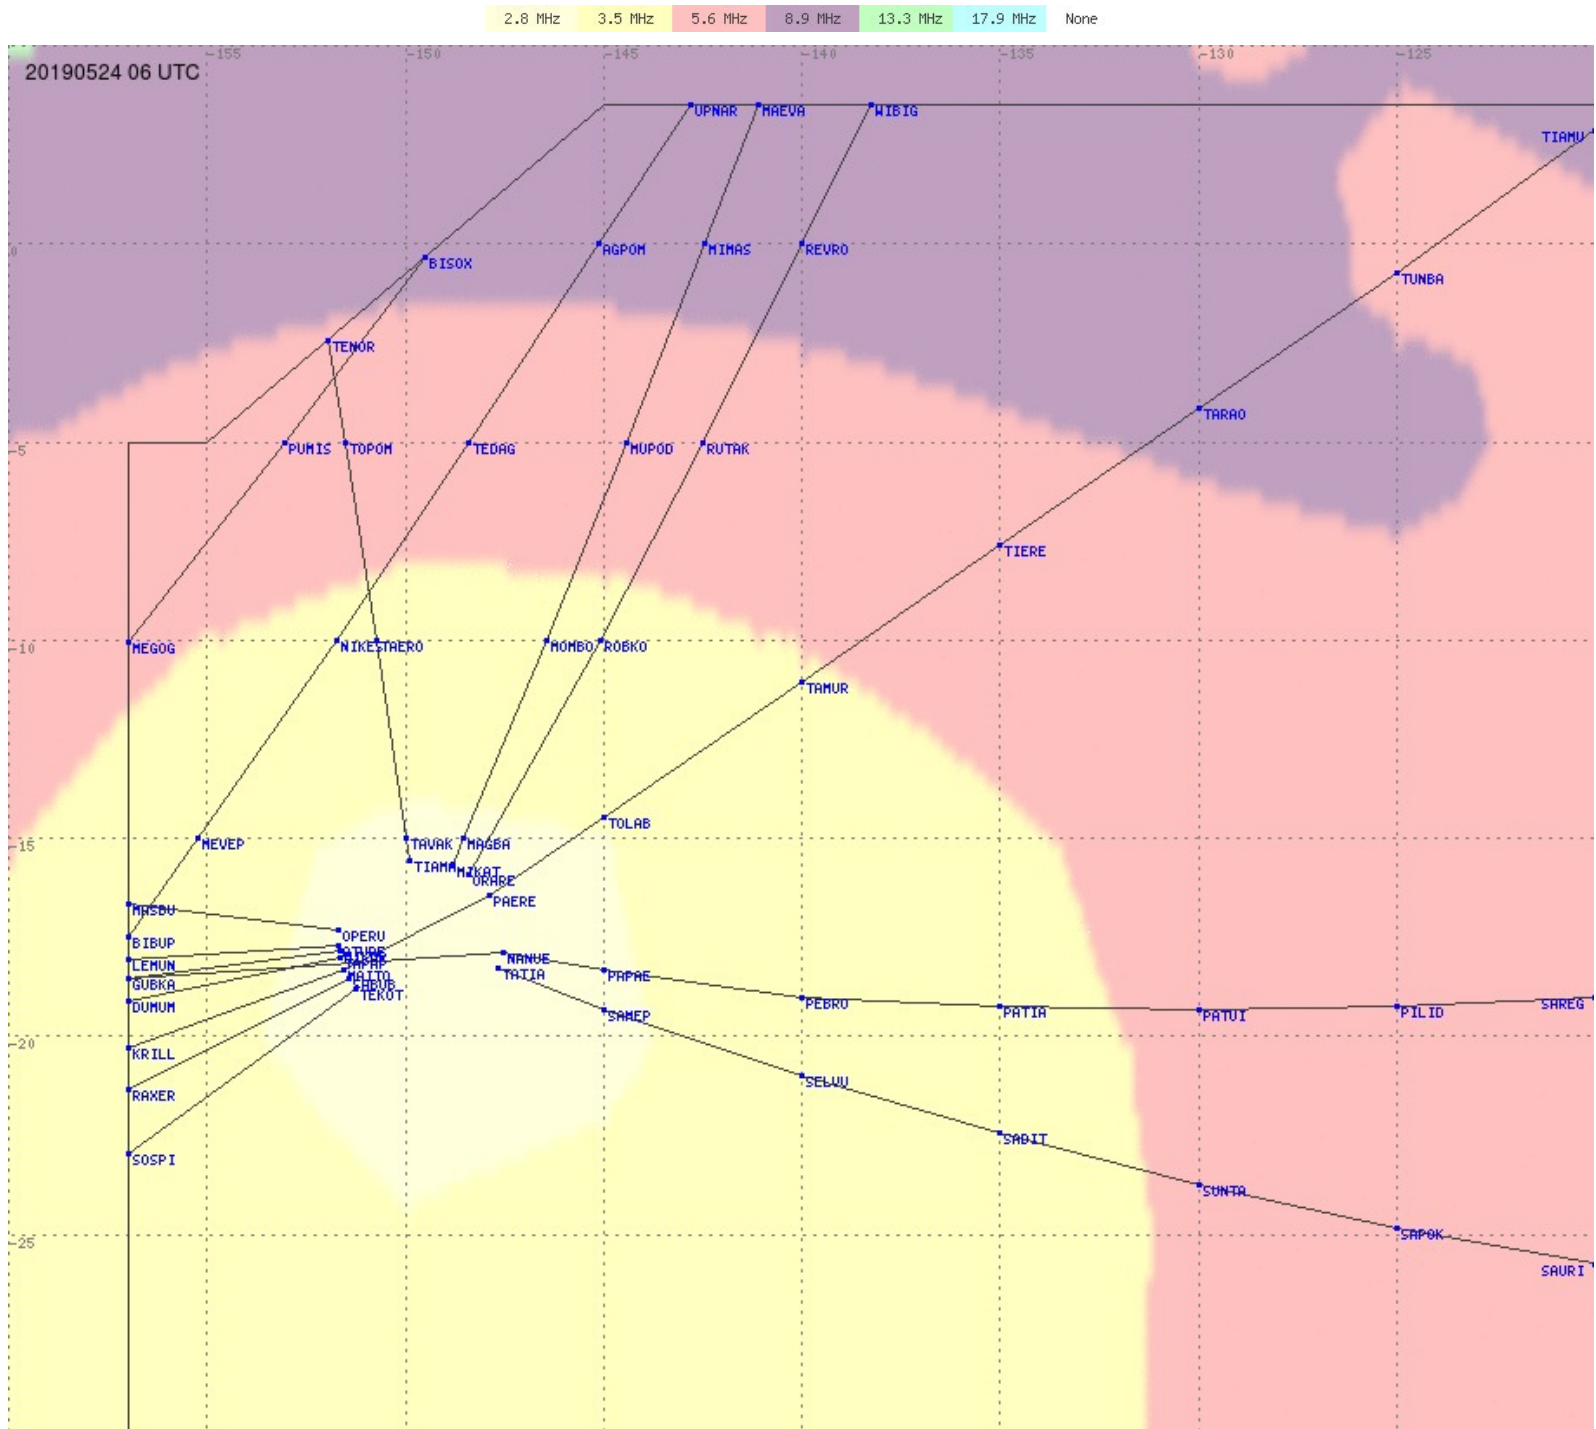

Tahiti FIR - HF Propag - 20190524