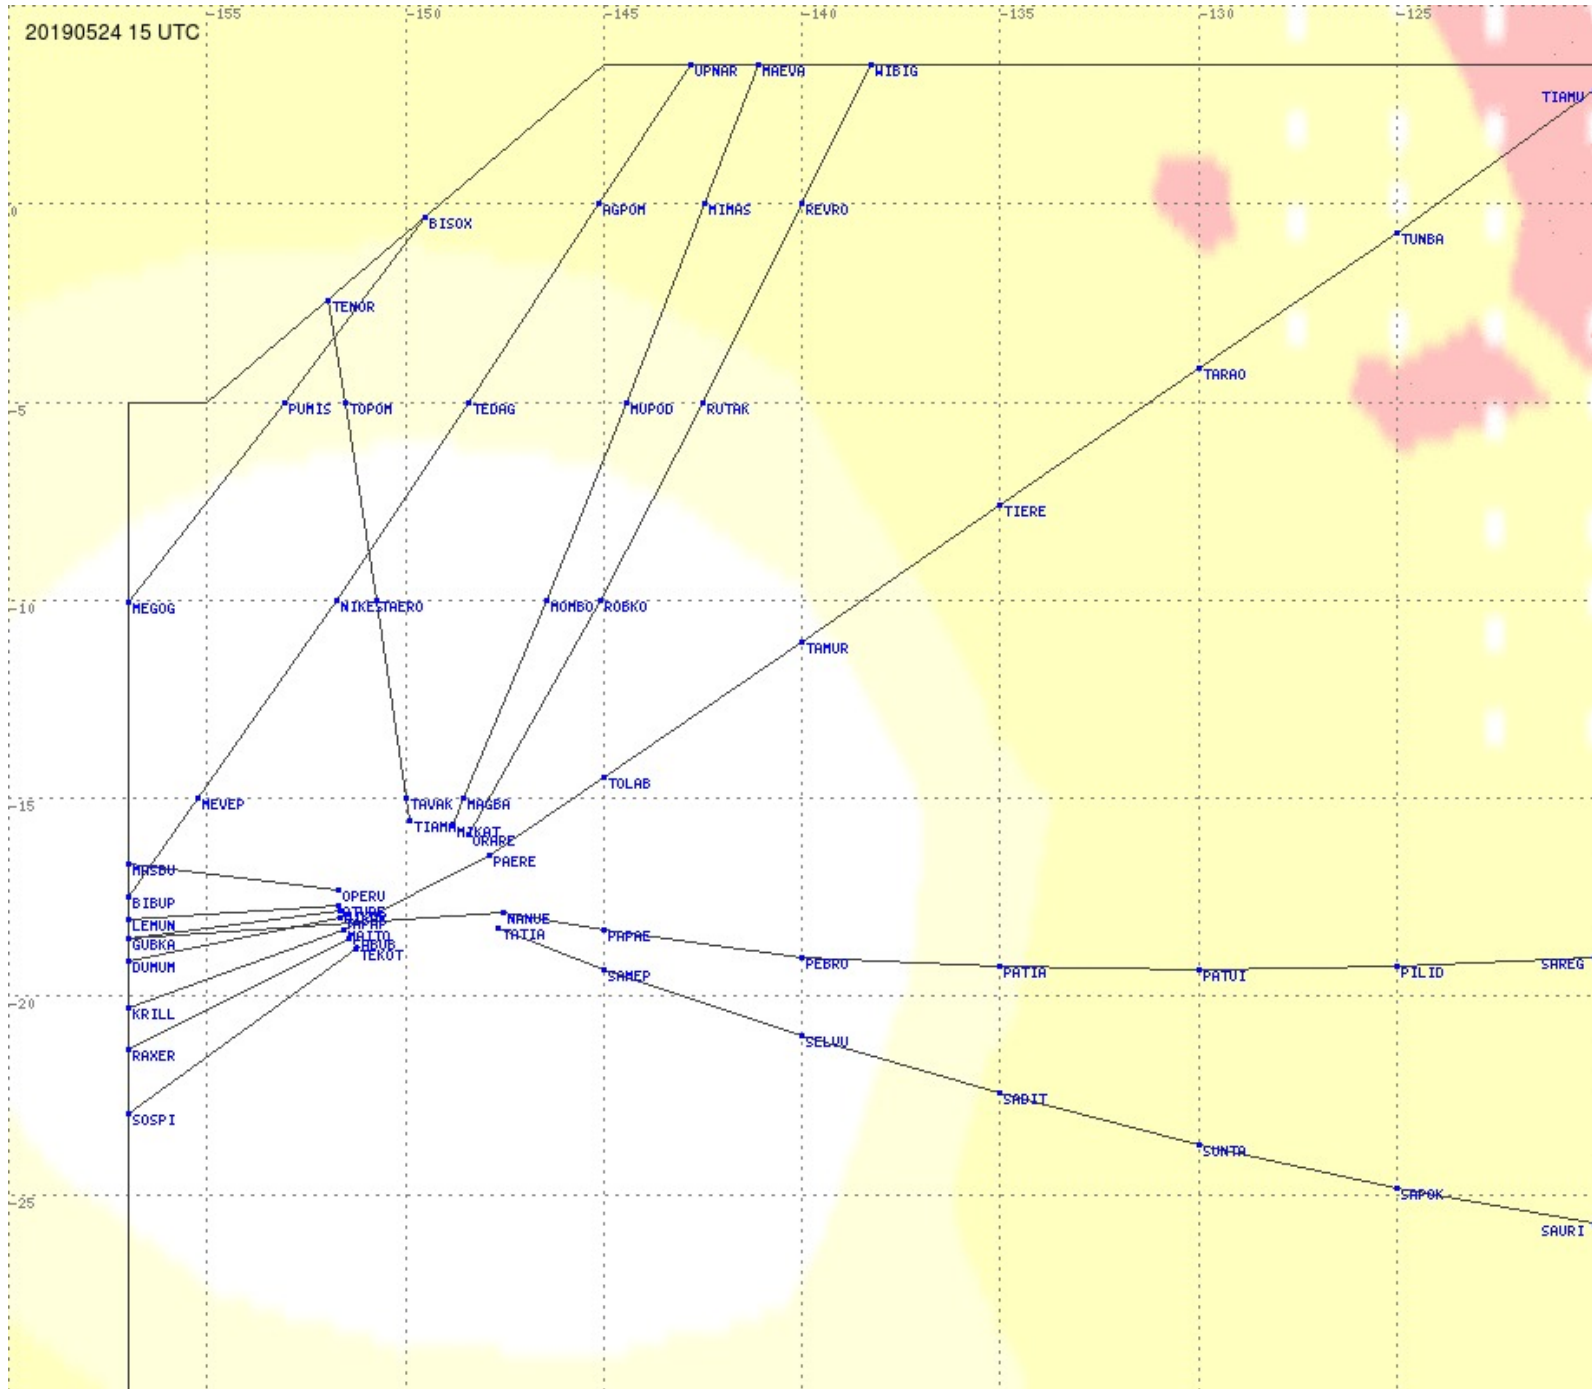

2.8 MHz 3.5 MHz 5.6 MHz 8.9 MHz 13.3 MHz 17.9 MHz None

Tahiti FIR - HF Propag - 20190524

Tahiti FIR - HF Propag - 20190524

Tahiti FIR - HF Propag - 20190524

2.8 MHz 3.5 MHz 5.6 MHz 8.9 MHz 13.3 MHz 17.9 MHz None

Tahiti FIR - HF Propag - 20190524

Tahiti FIR - HF Propag - 20190524

2.8 MHz 3.5 MHz 5.6 MHz 8.9 MHz 13.3 MHz 17.9 MHz None

Tahiti FIR - HF Propag - 20190524

2.8 MHz
3.5 MHz
5.6 MHz
8.9 MHz
13.3 MHz
17.9 MHz
None