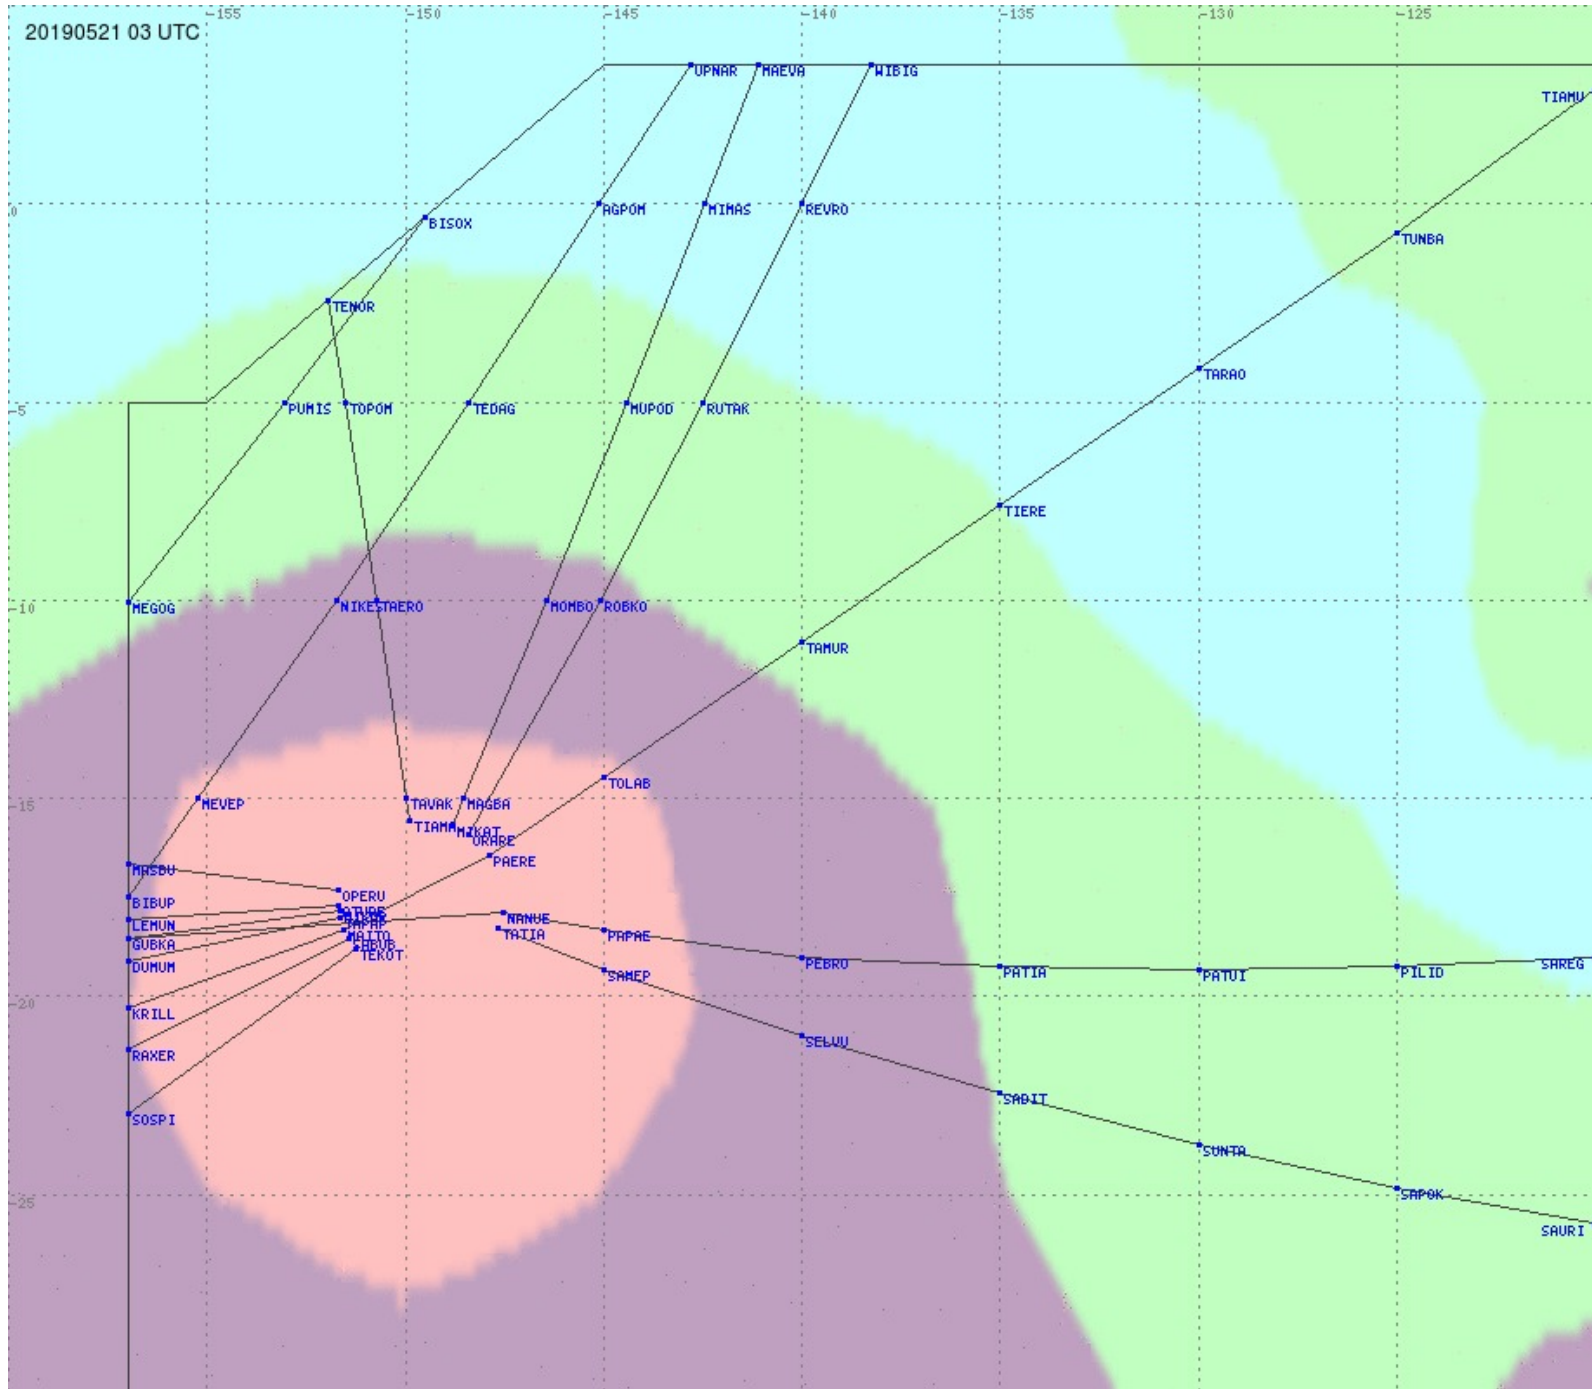

Tahiti FIR - HF Propag - 20190521

2.8 MHz 3.5 MHz 5.6 MHz 8.9 MHz 13.3 MHz 17.9 MHz None