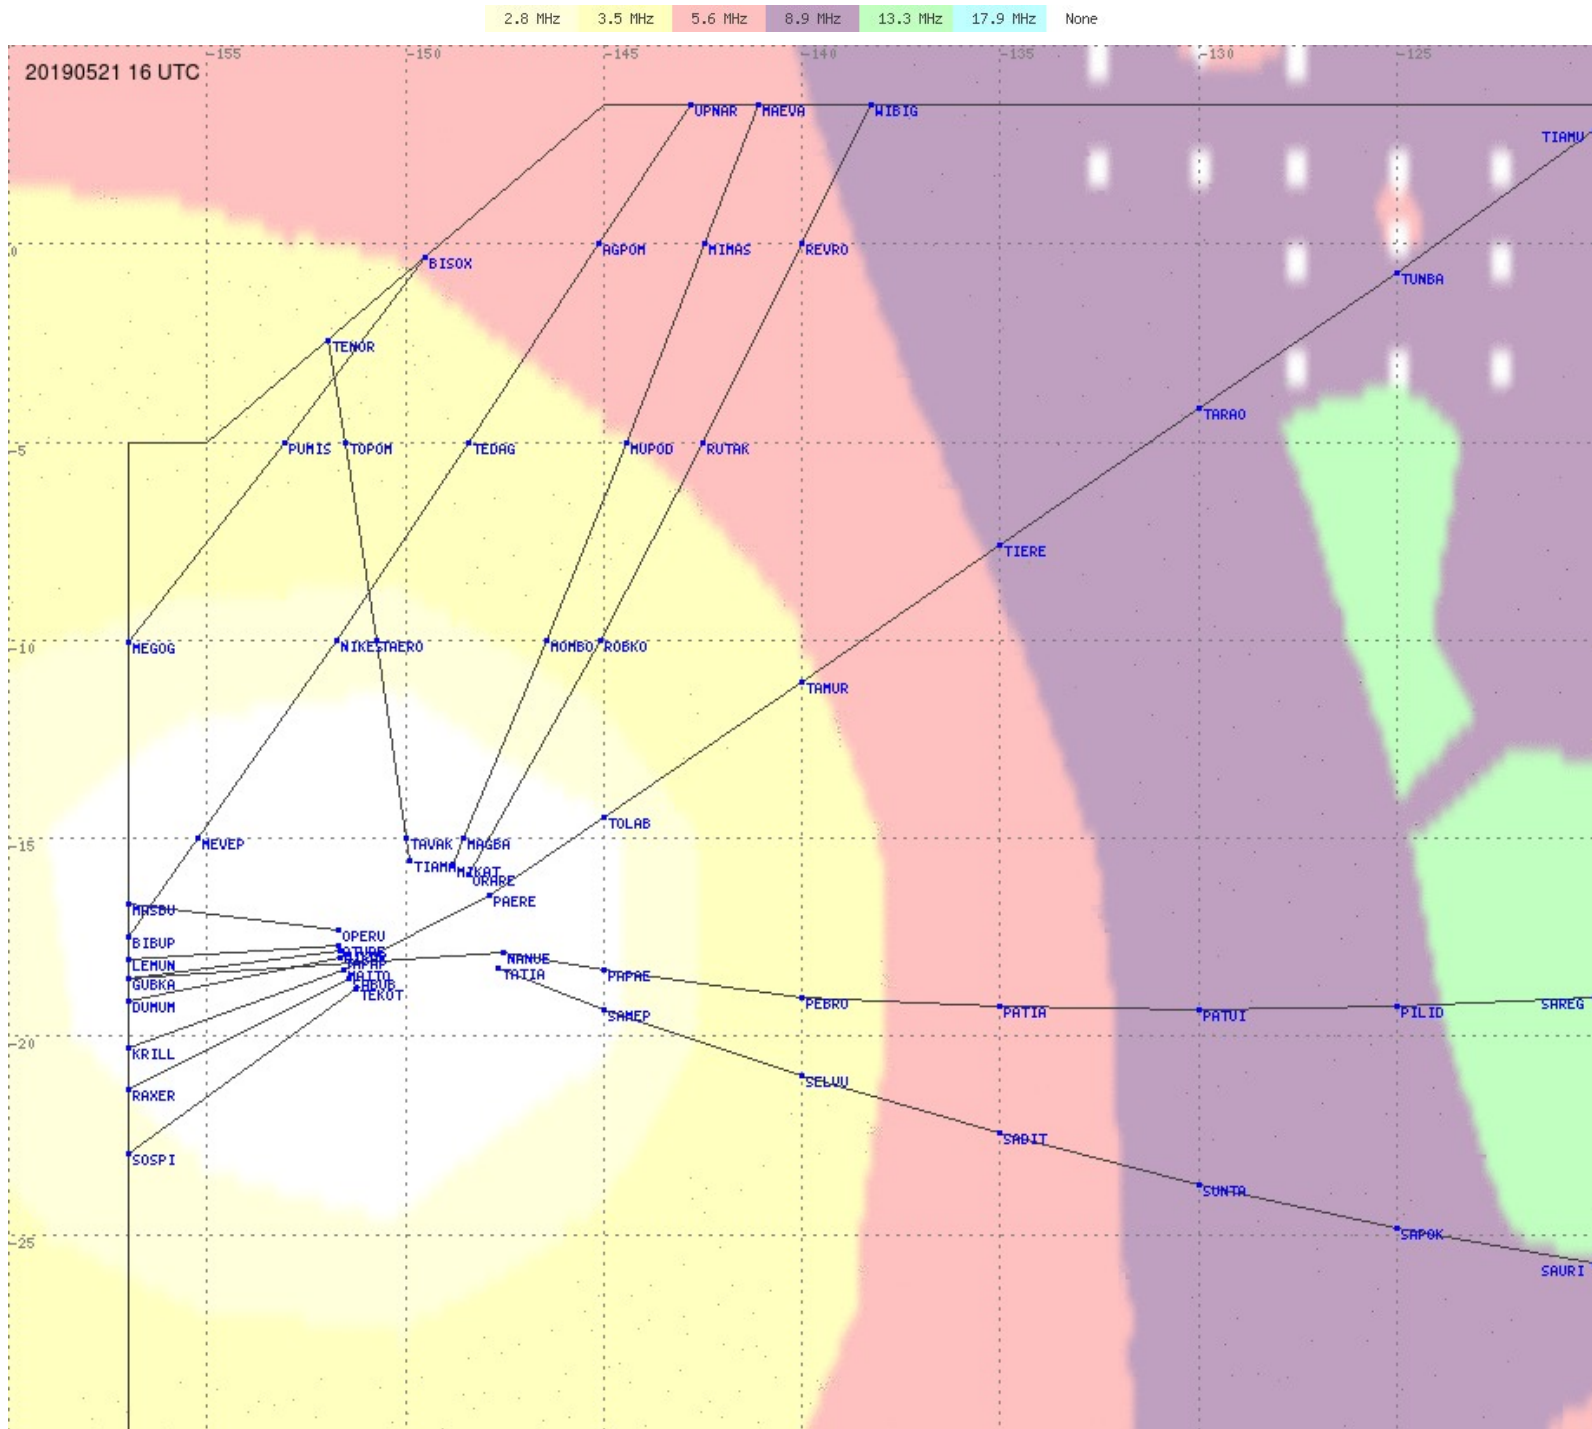

Tahiti FIR - HF Propag - 20190521