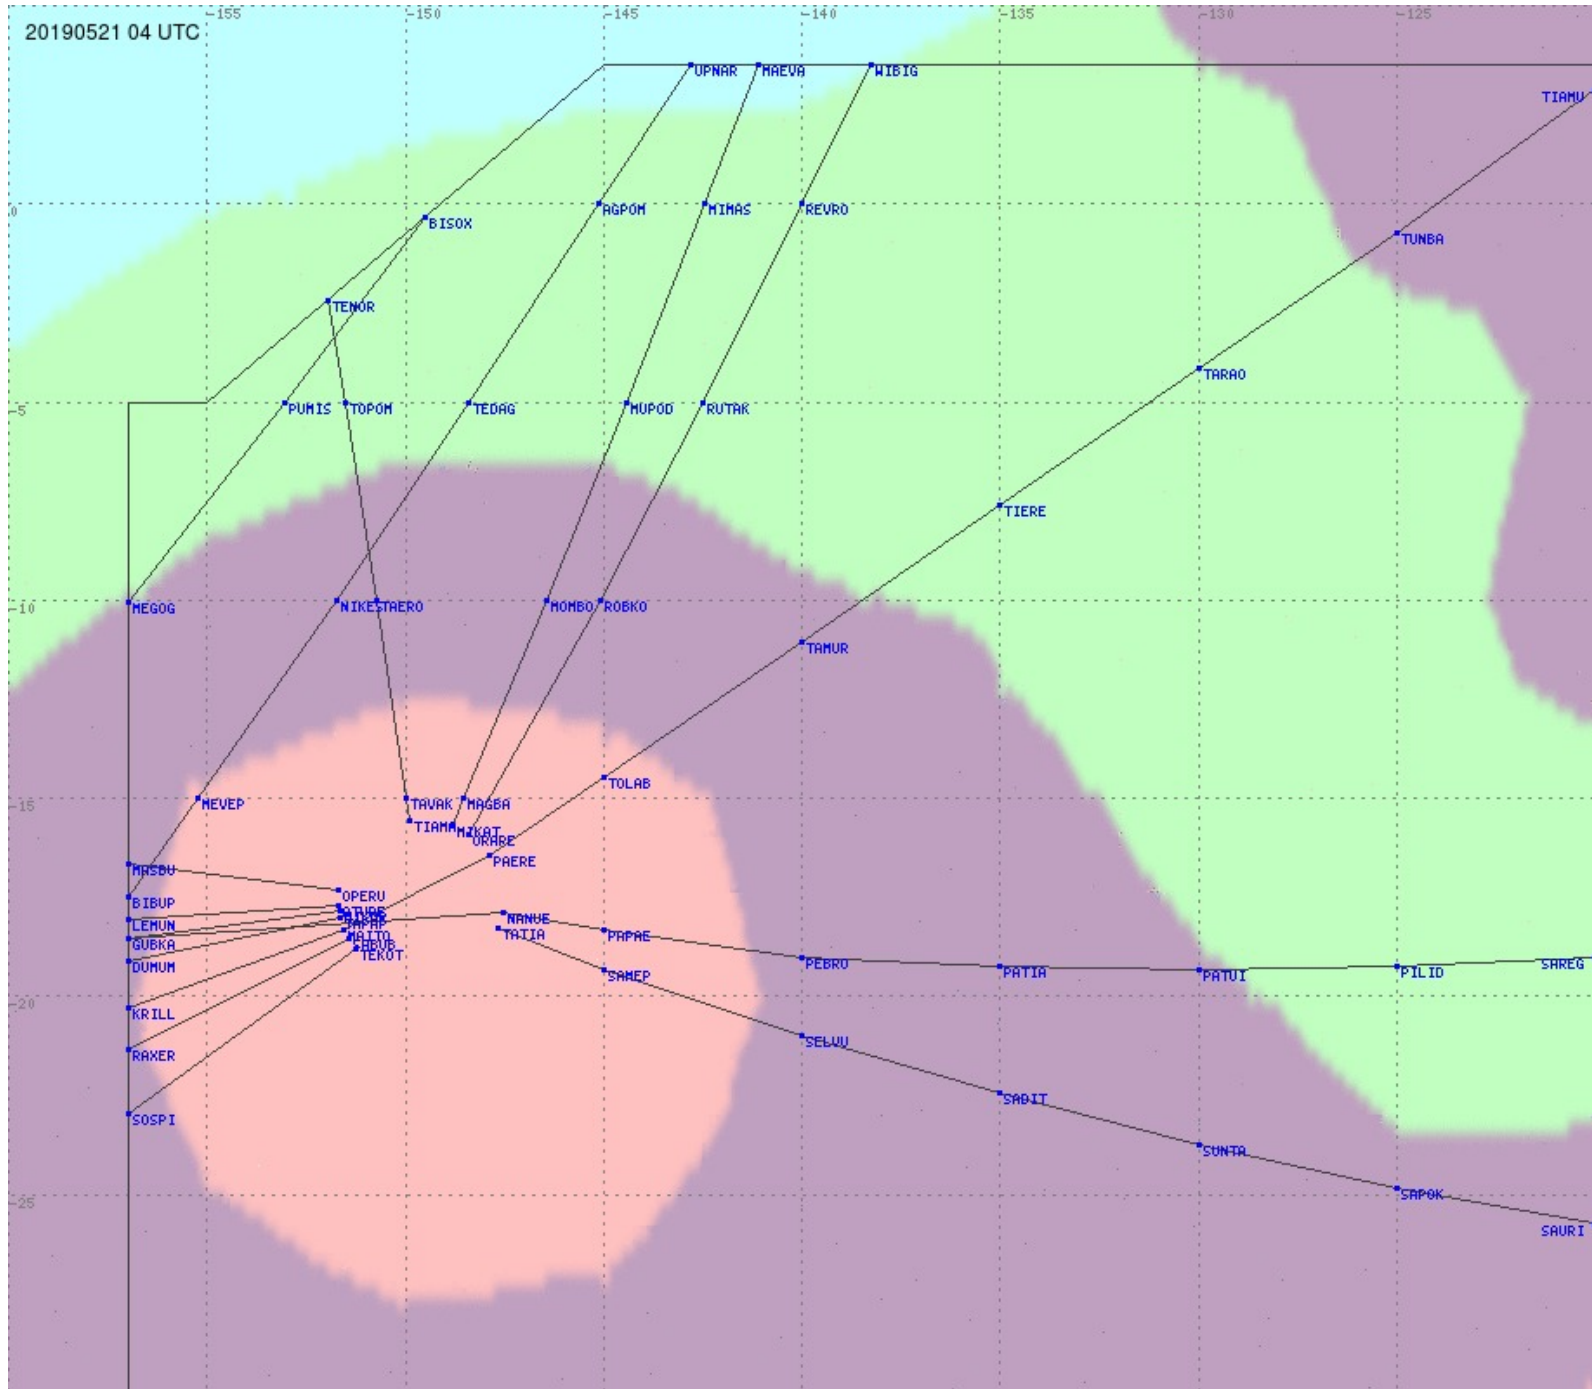

Tahiti FIR - HF Propag - 20190521

2.8 MHz 3.5 MHz 5.6 MHz 8.9 MHz 13.3 MHz 17.9 MHz None