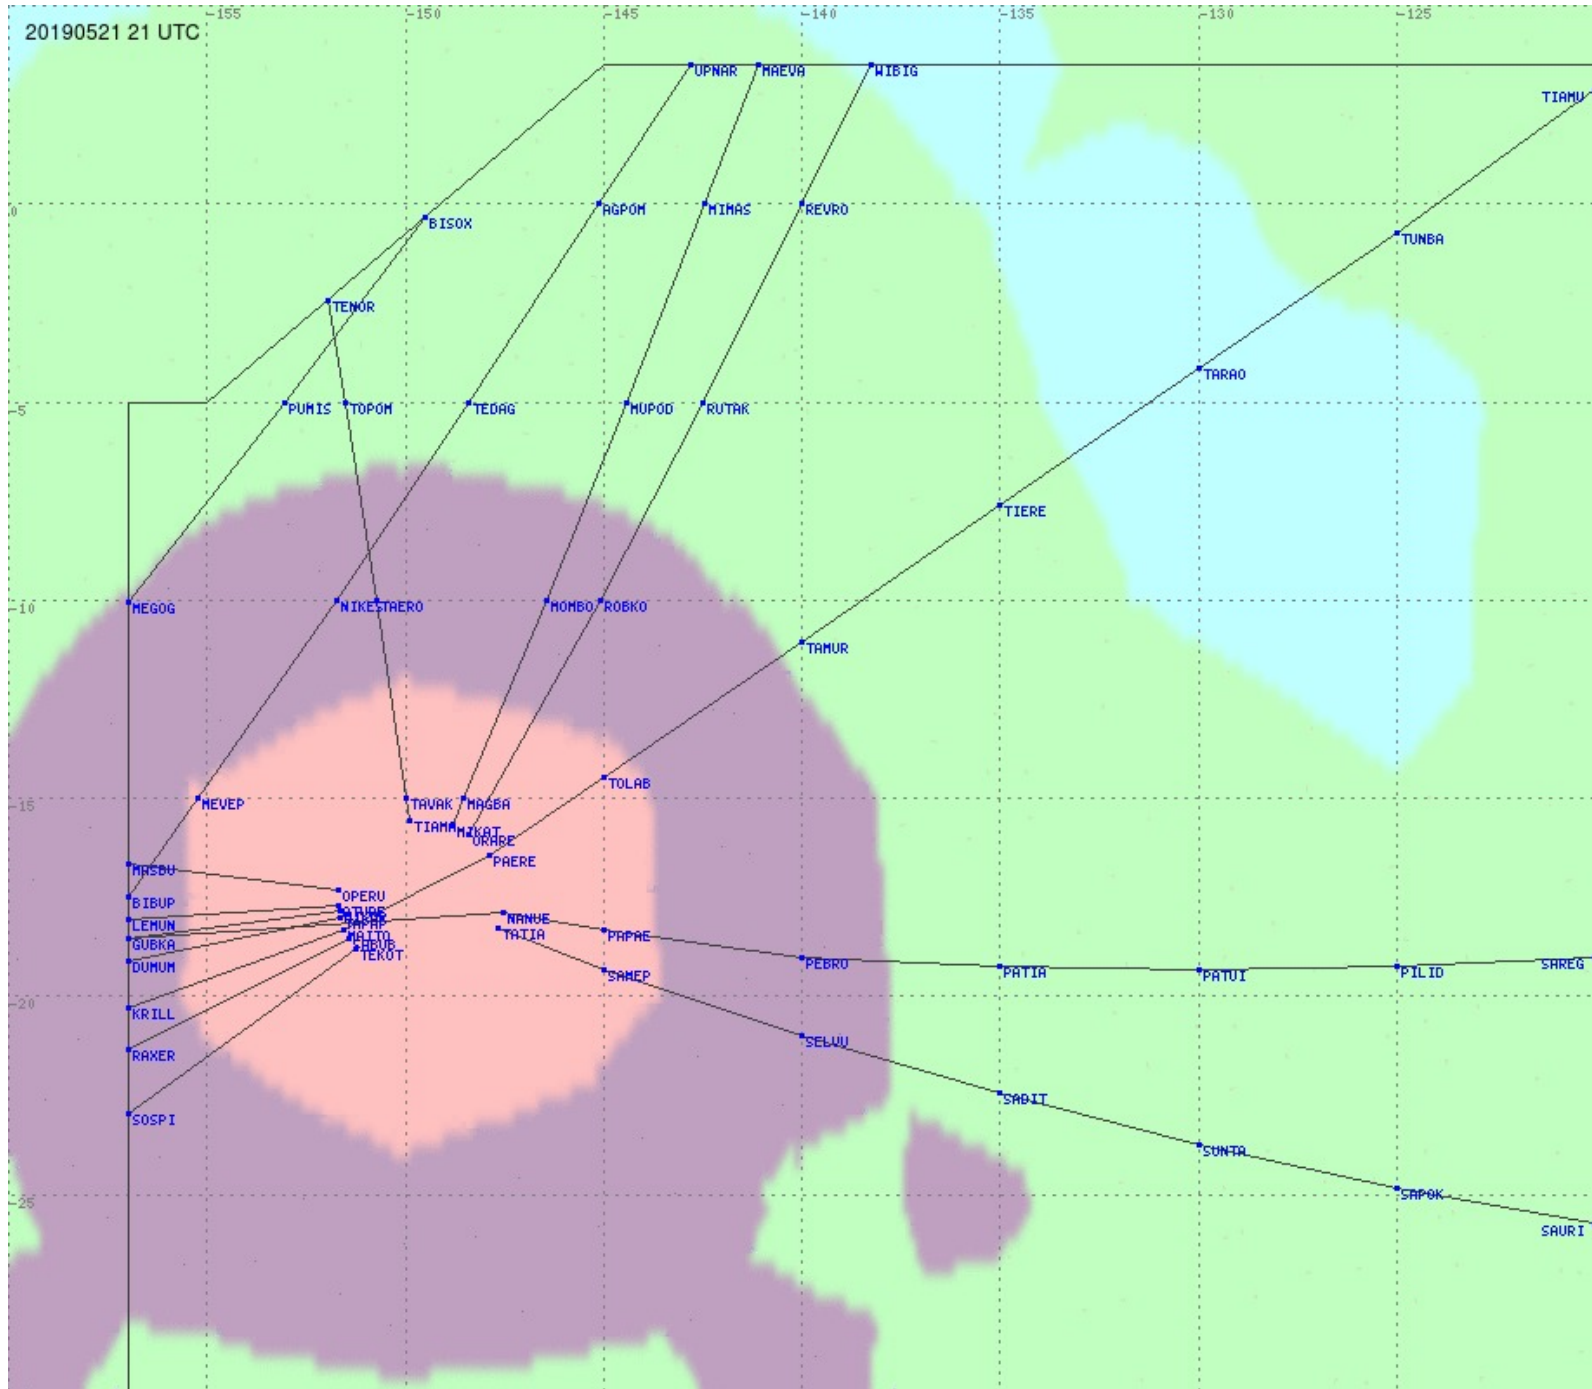

Tahiti FIR - HF Propag - 20190521

2.8 MHz 3.5 MHz 5.6 MHz 8.9 MHz 13.3 MHz 17.9 MHz None