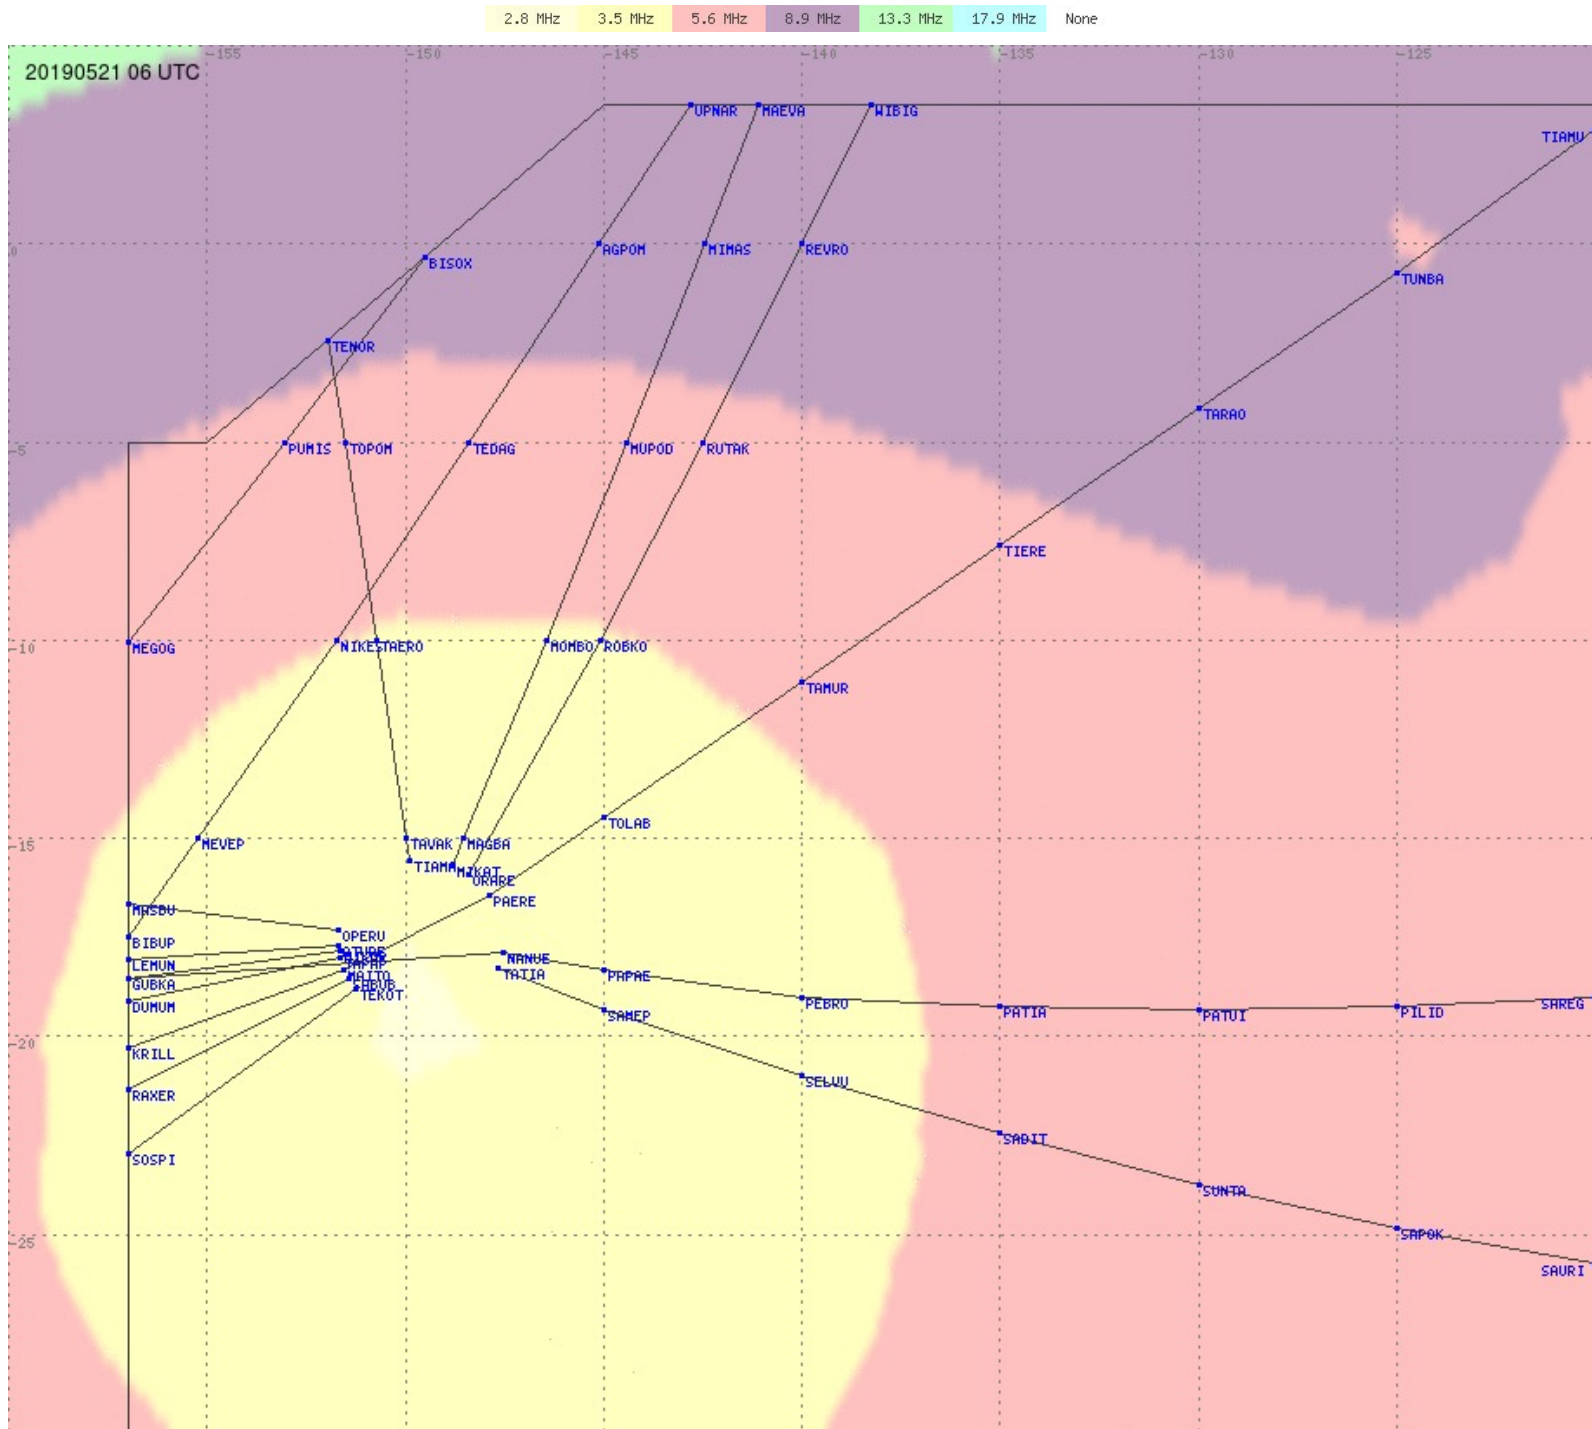

Tahiti FIR - HF Propag - 20190521