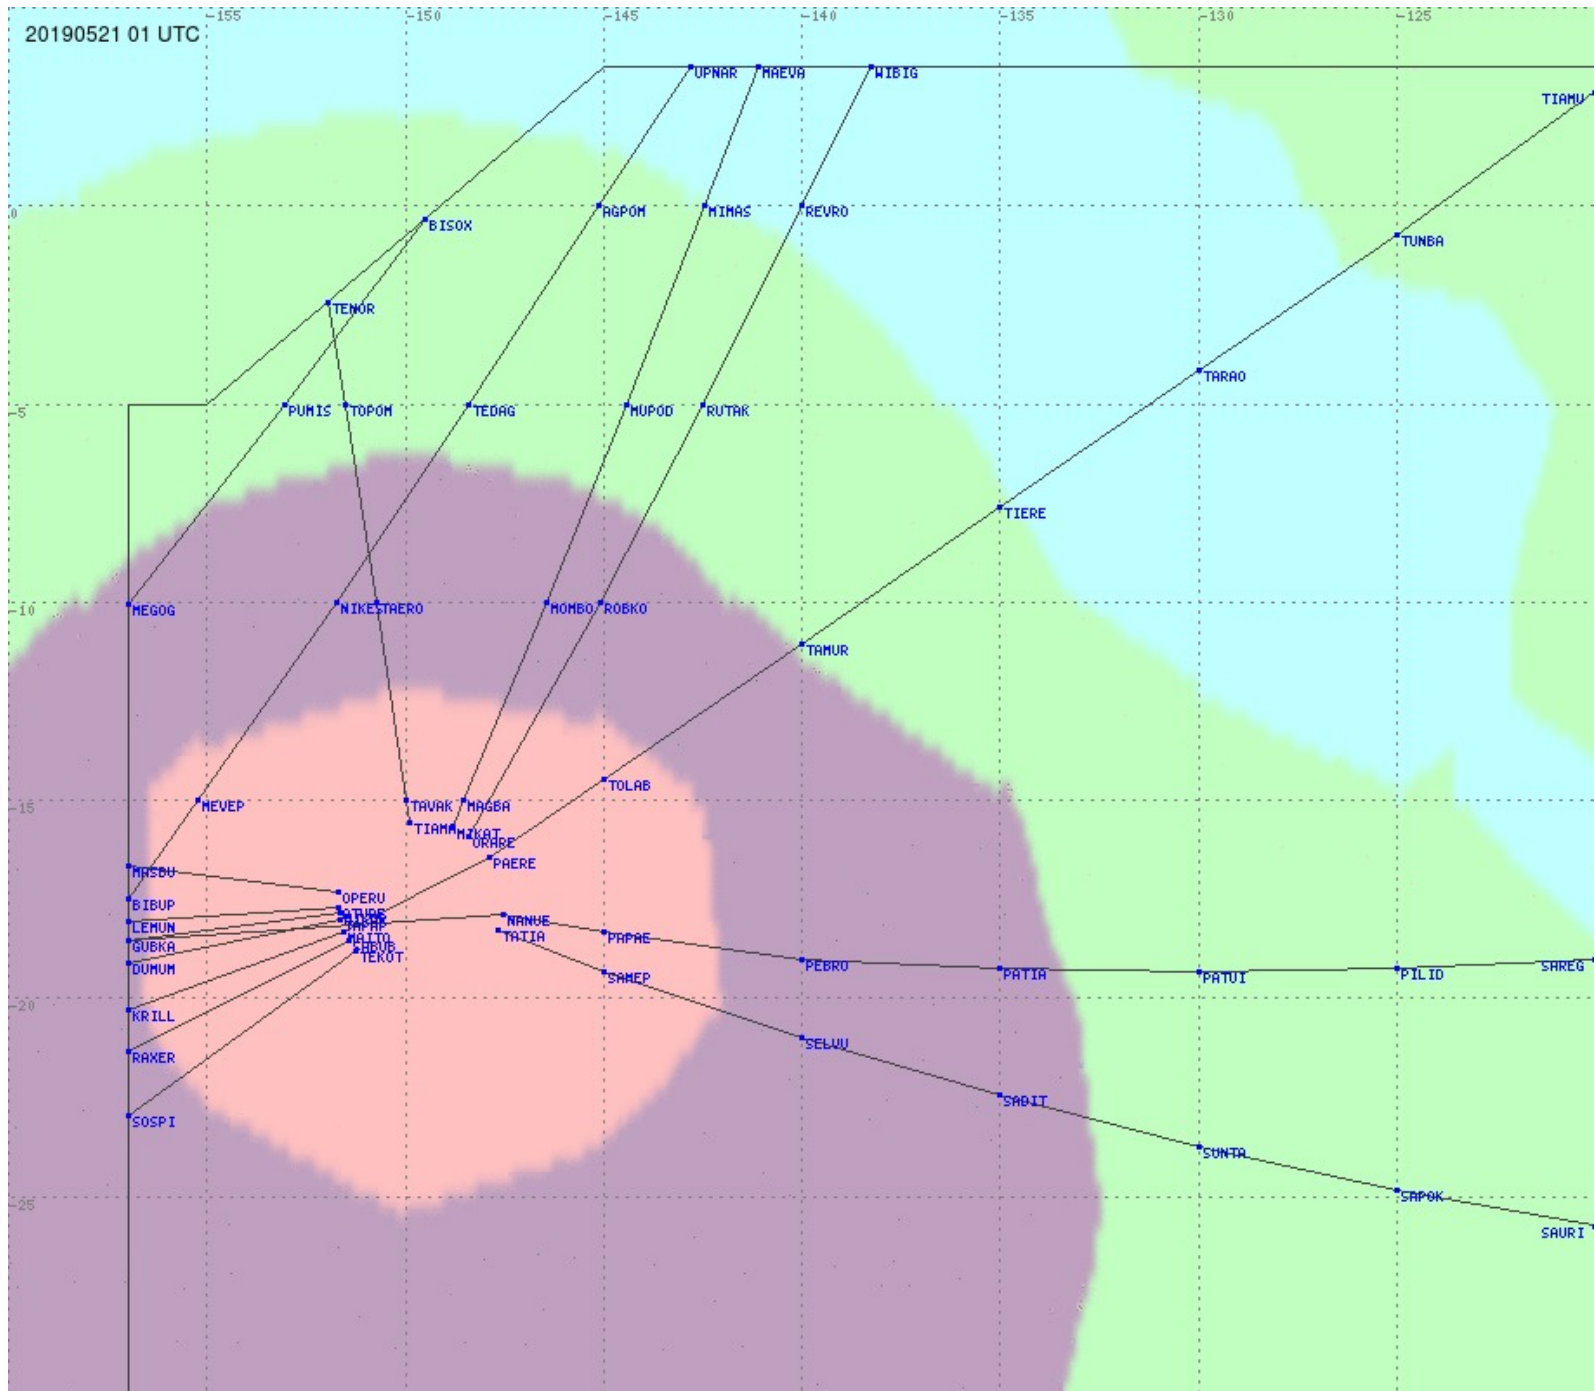

# Tahiti FIR - HF Propag - 20190521

# Tahiti FIR - HF Propag - 20190521

2.8 MHz
3.5 MHz
5.6 MHz
8.9 MHz
13.3 MHz
17.9 MHz
None