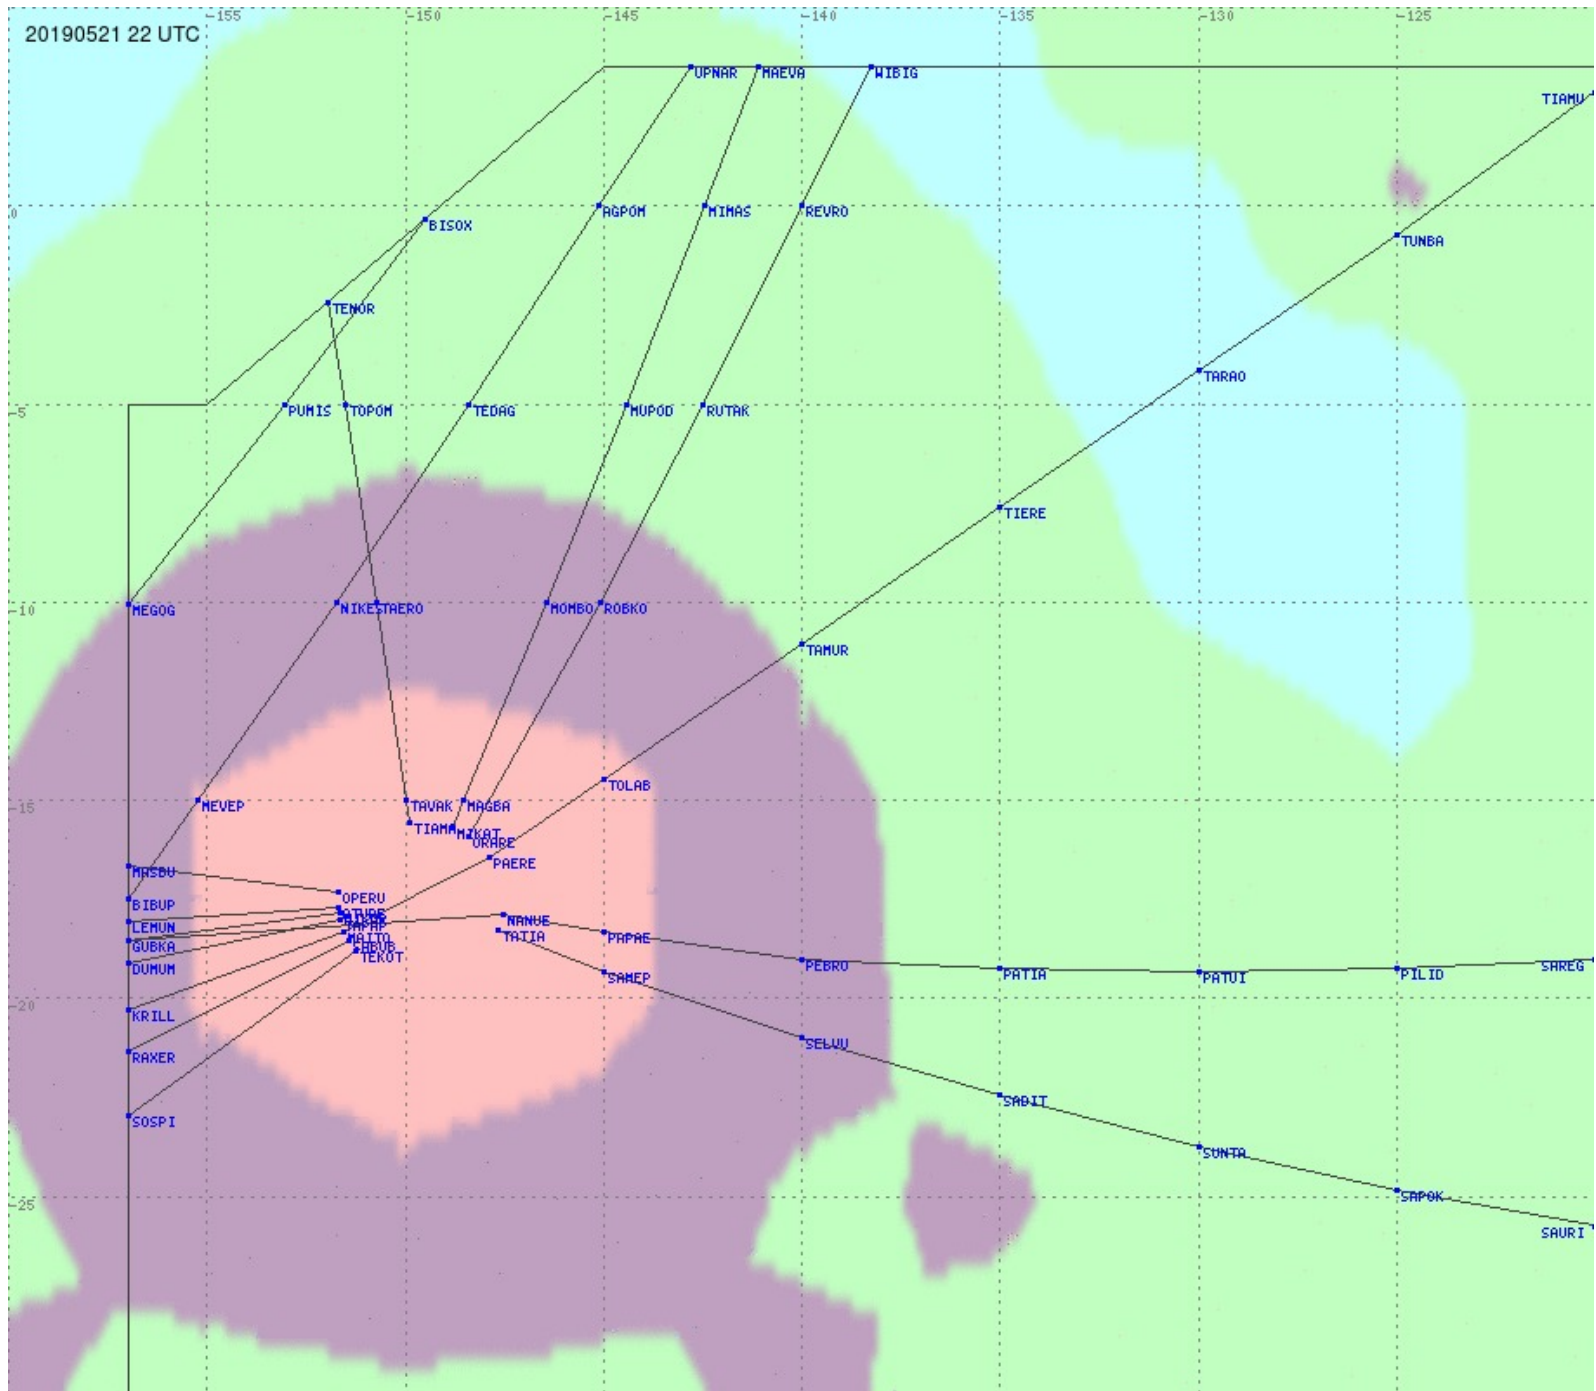

Tahiti FIR - HF Propag - 20190521

2.8 MHz 3.5 MHz 5.6 MHz 8.9 MHz 13.3 MHz 17.9 MHz None