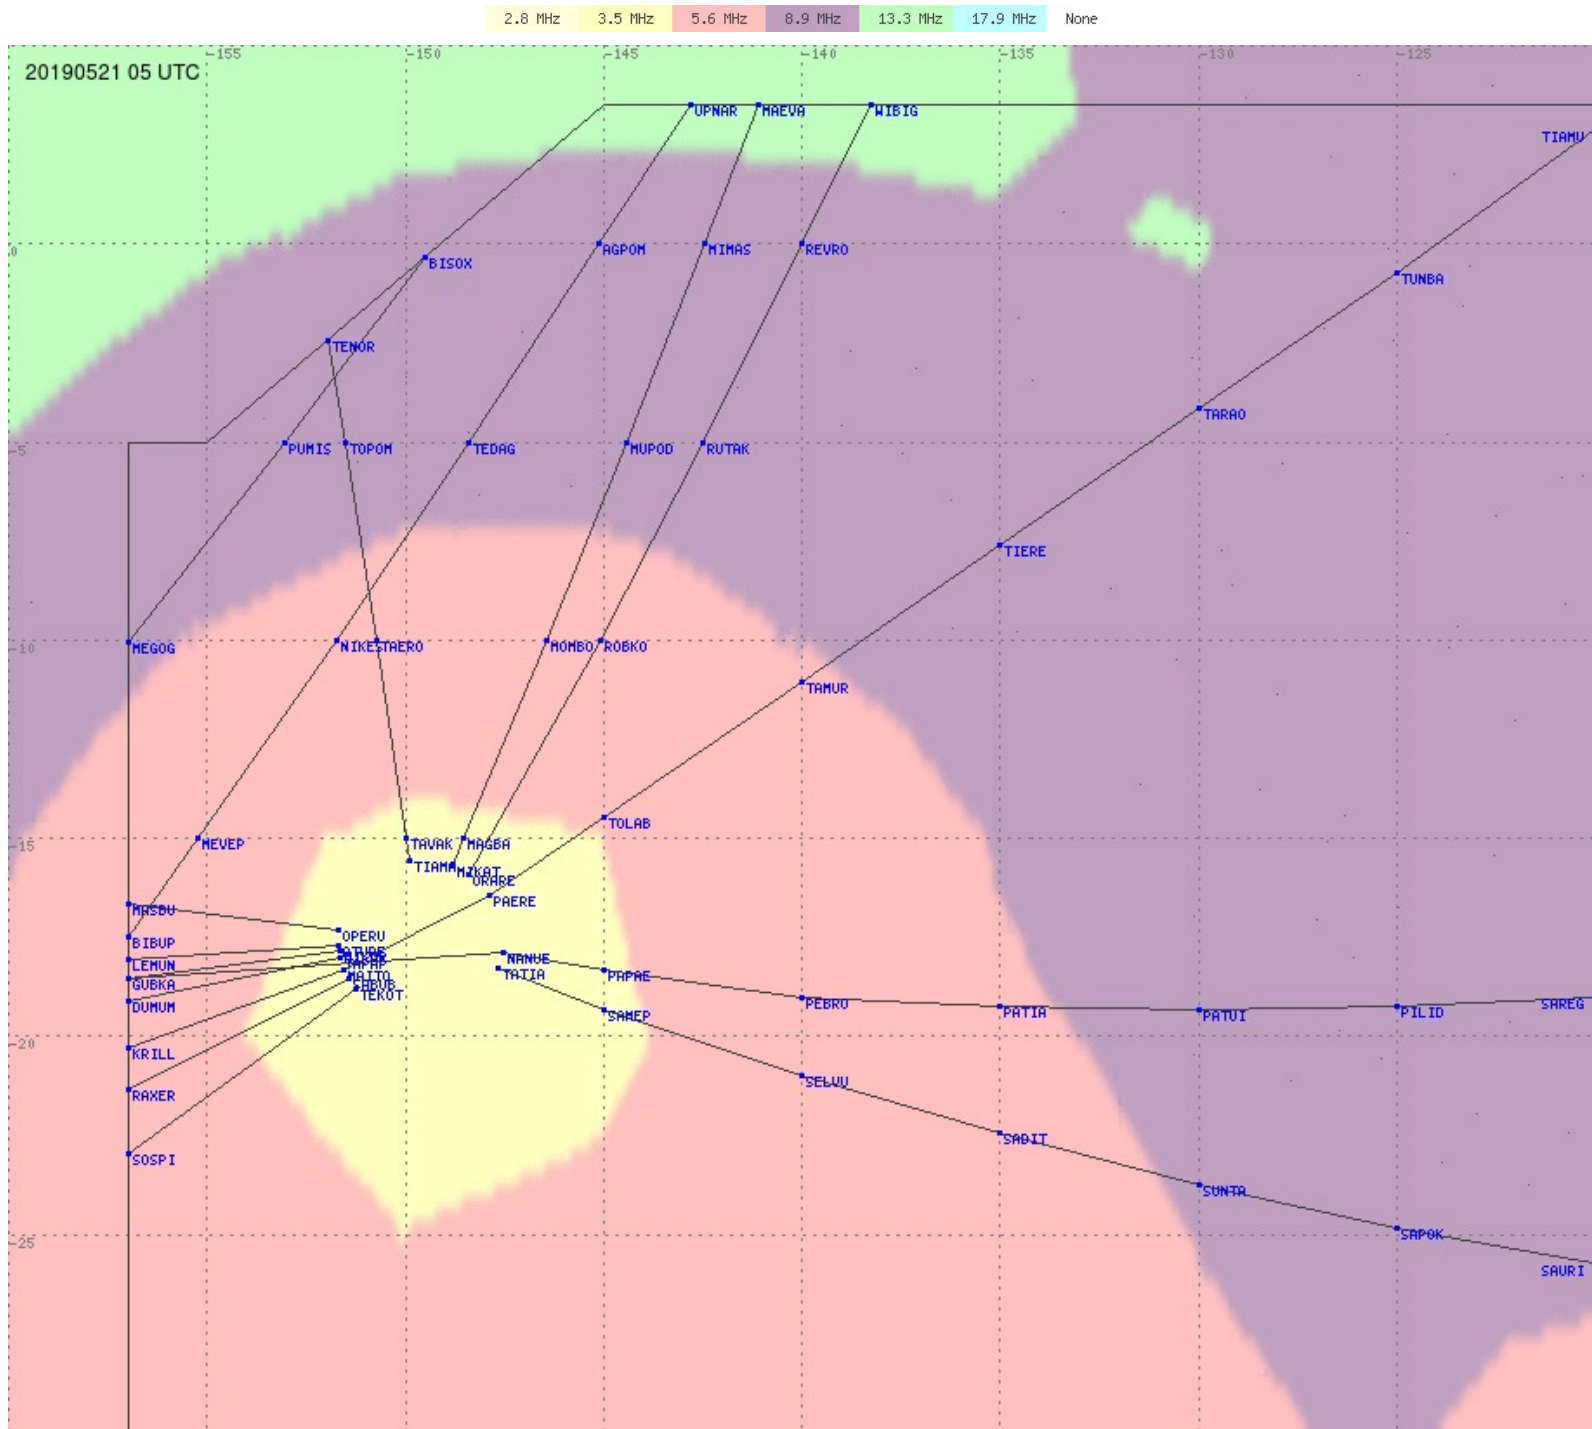

Tahiti FIR - HF Propag - 20190521