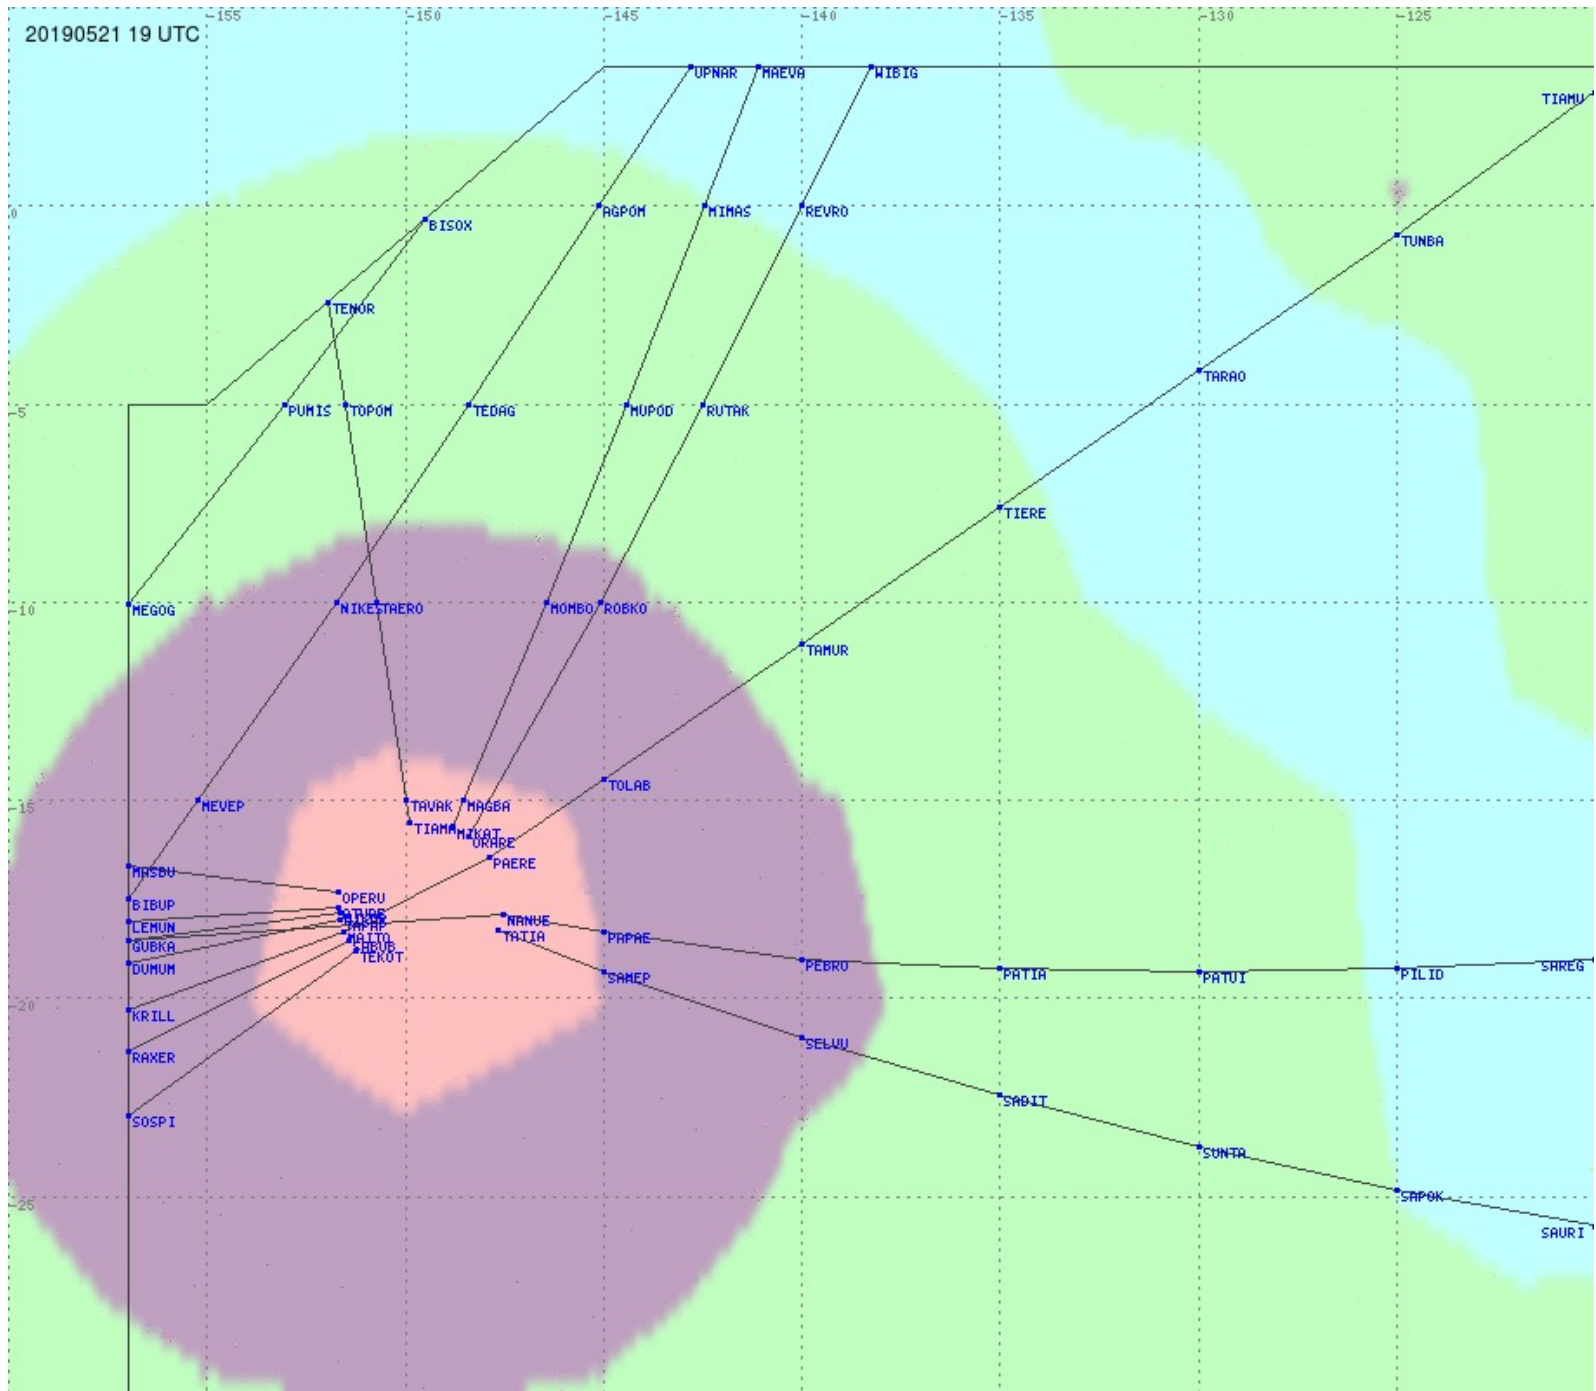

Tahiti FIR - HF Propag - 20190521

2.8 MHz 3.5 MHz 5.6 MHz 8.9 MHz 13.3 MHz 17.9 MHz None