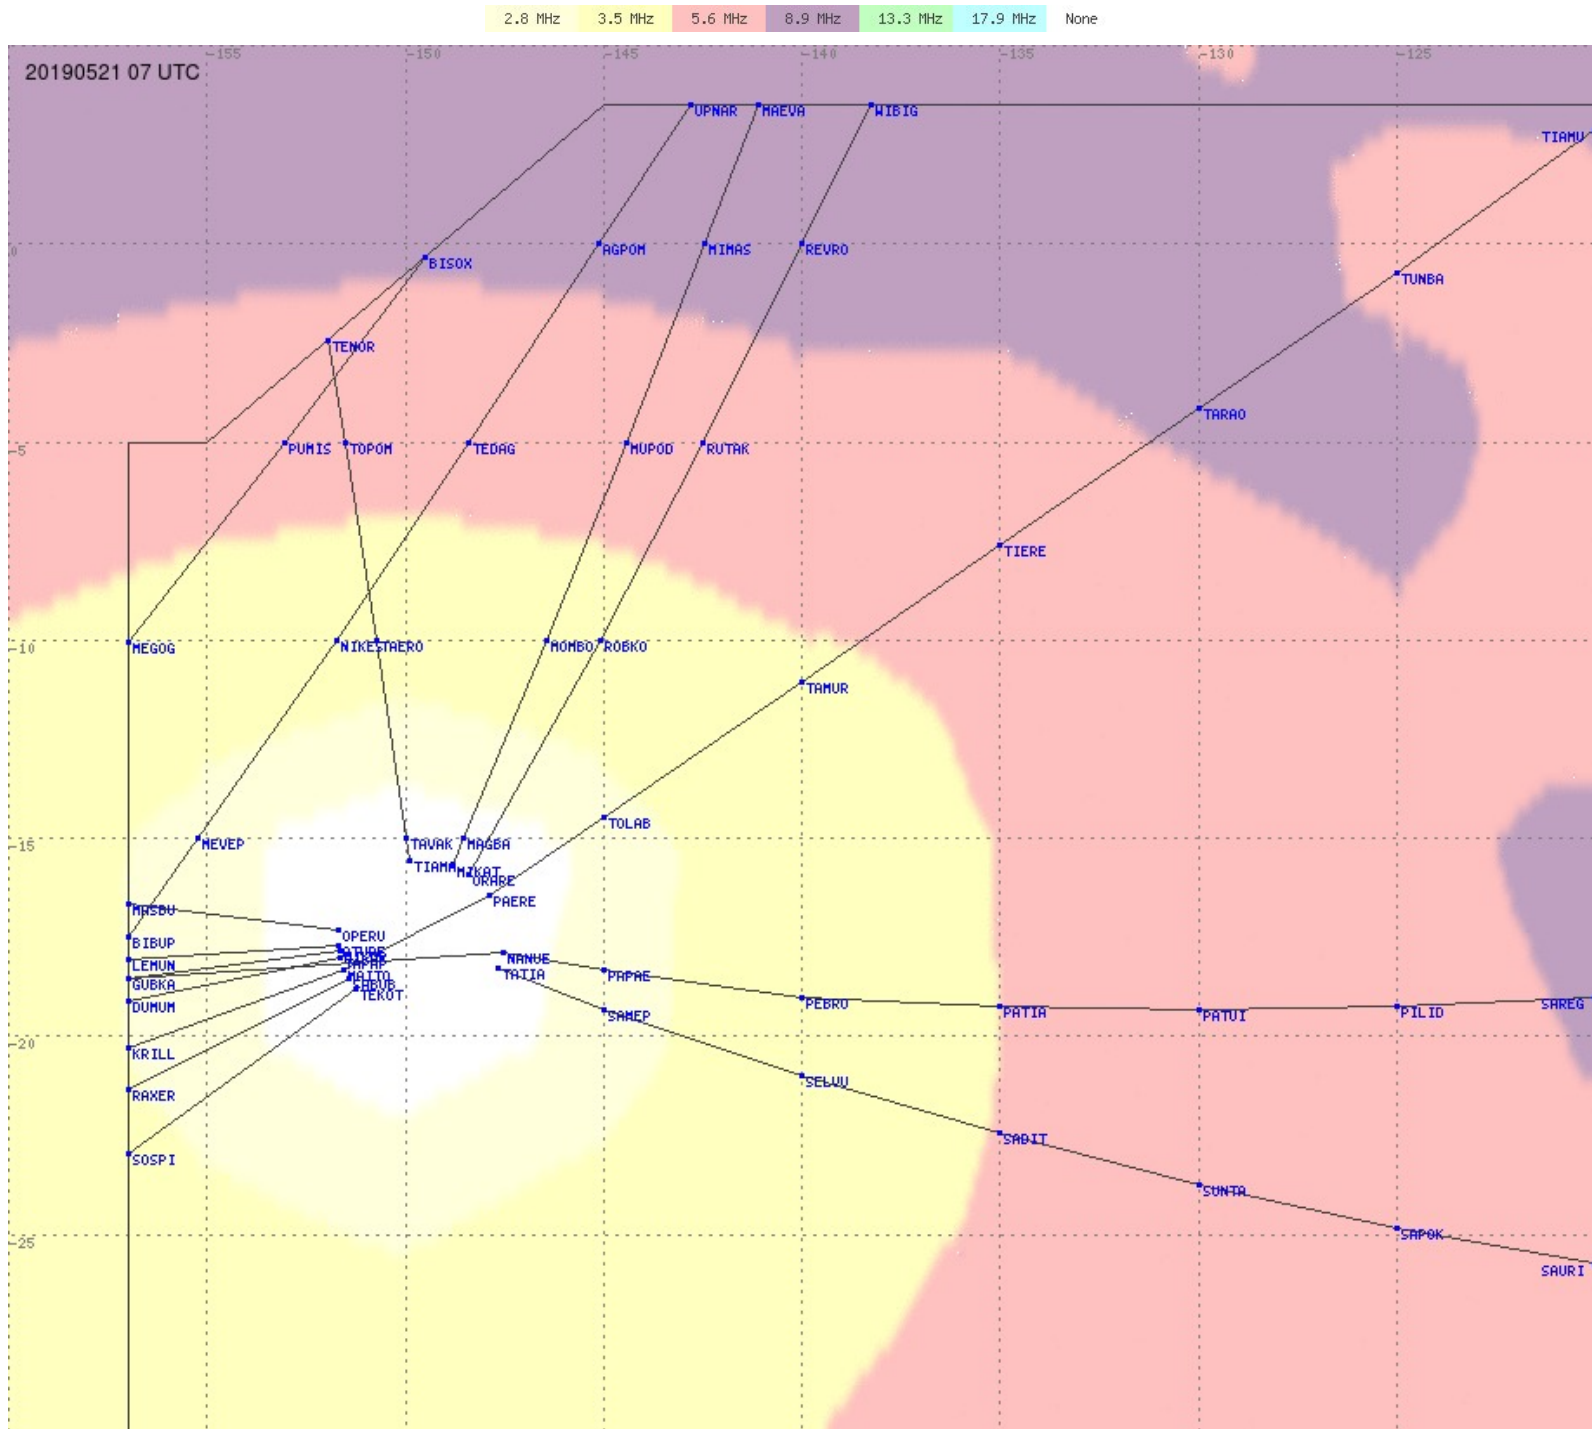

Tahiti FIR - HF Propag - 20190521