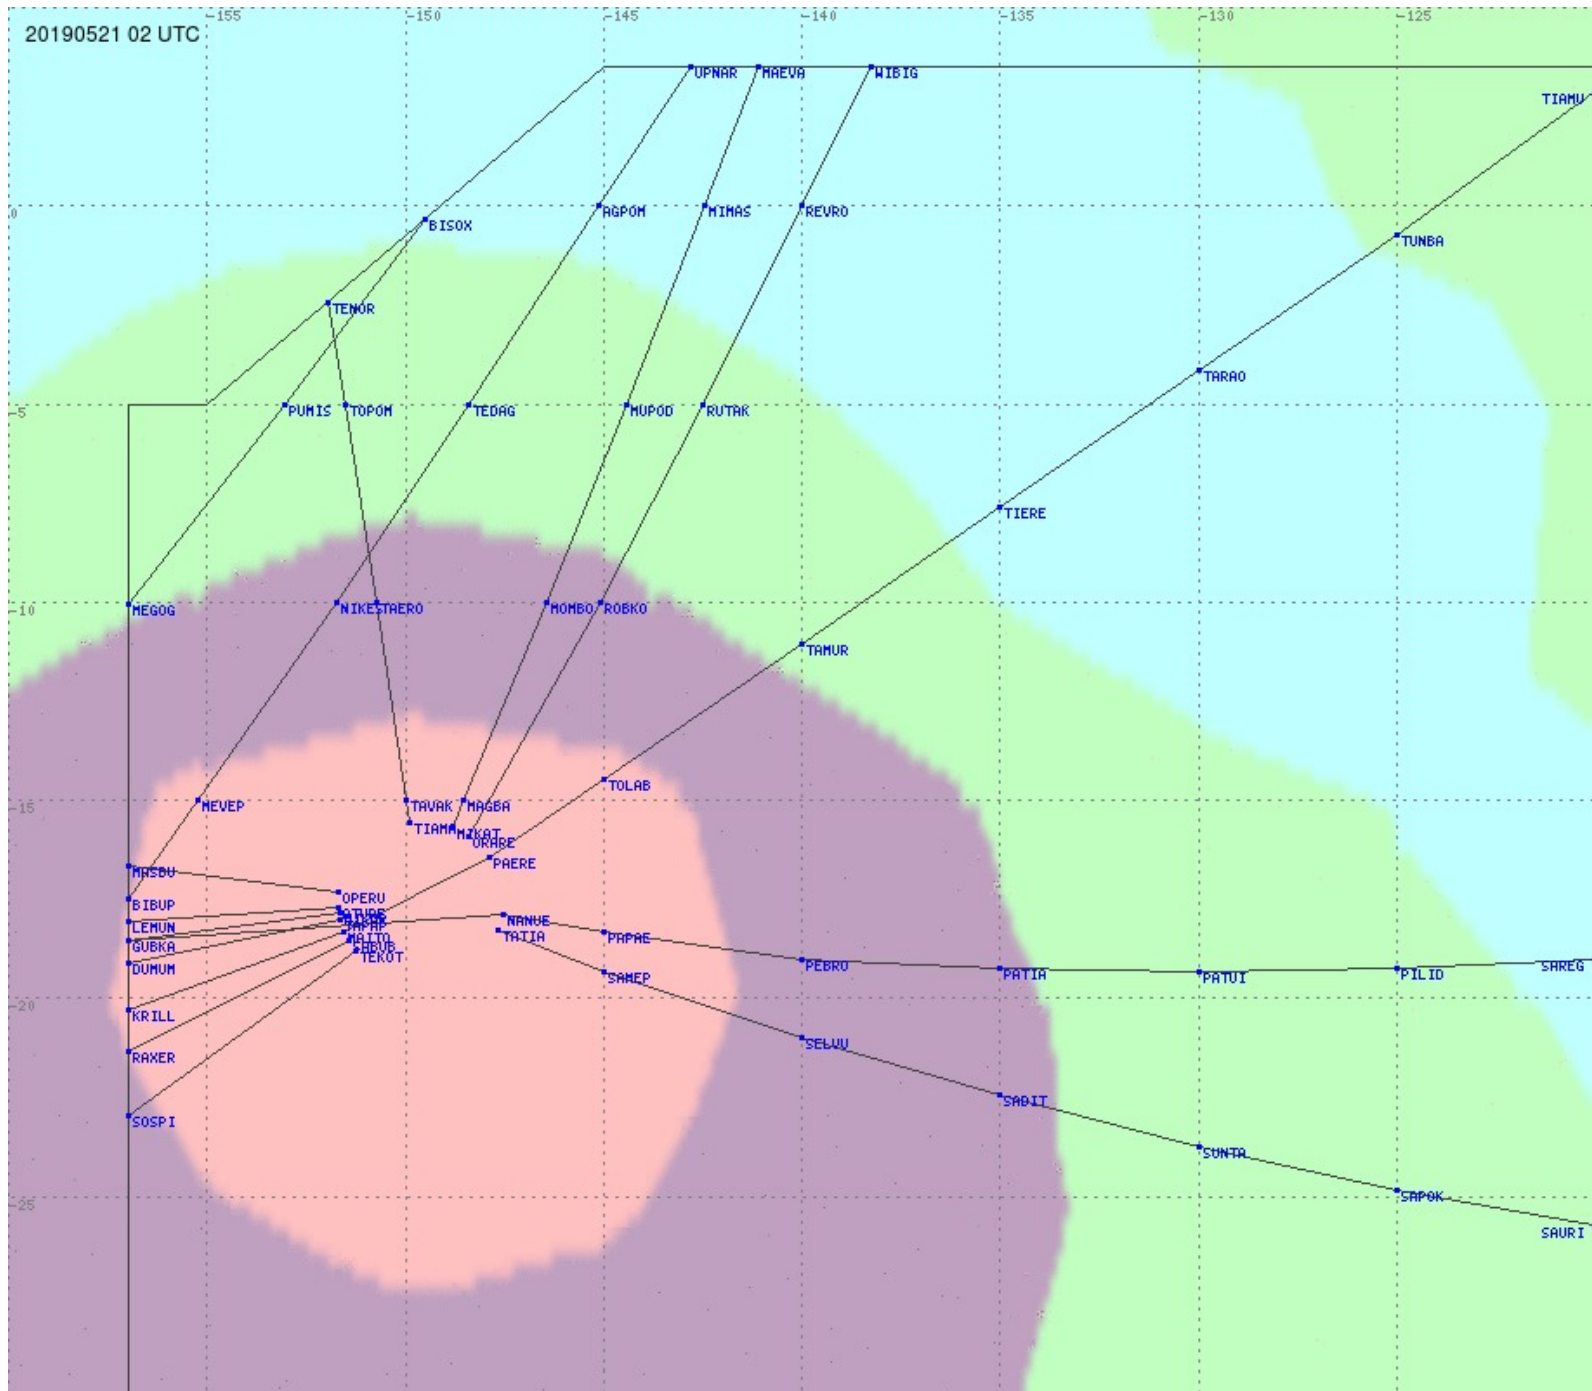

Tahiti FIR - HF Propag - 20190521

2.8 MHz 3.5 MHz 5.6 MHz 8.9 MHz 13.3 MHz 17.9 MHz None