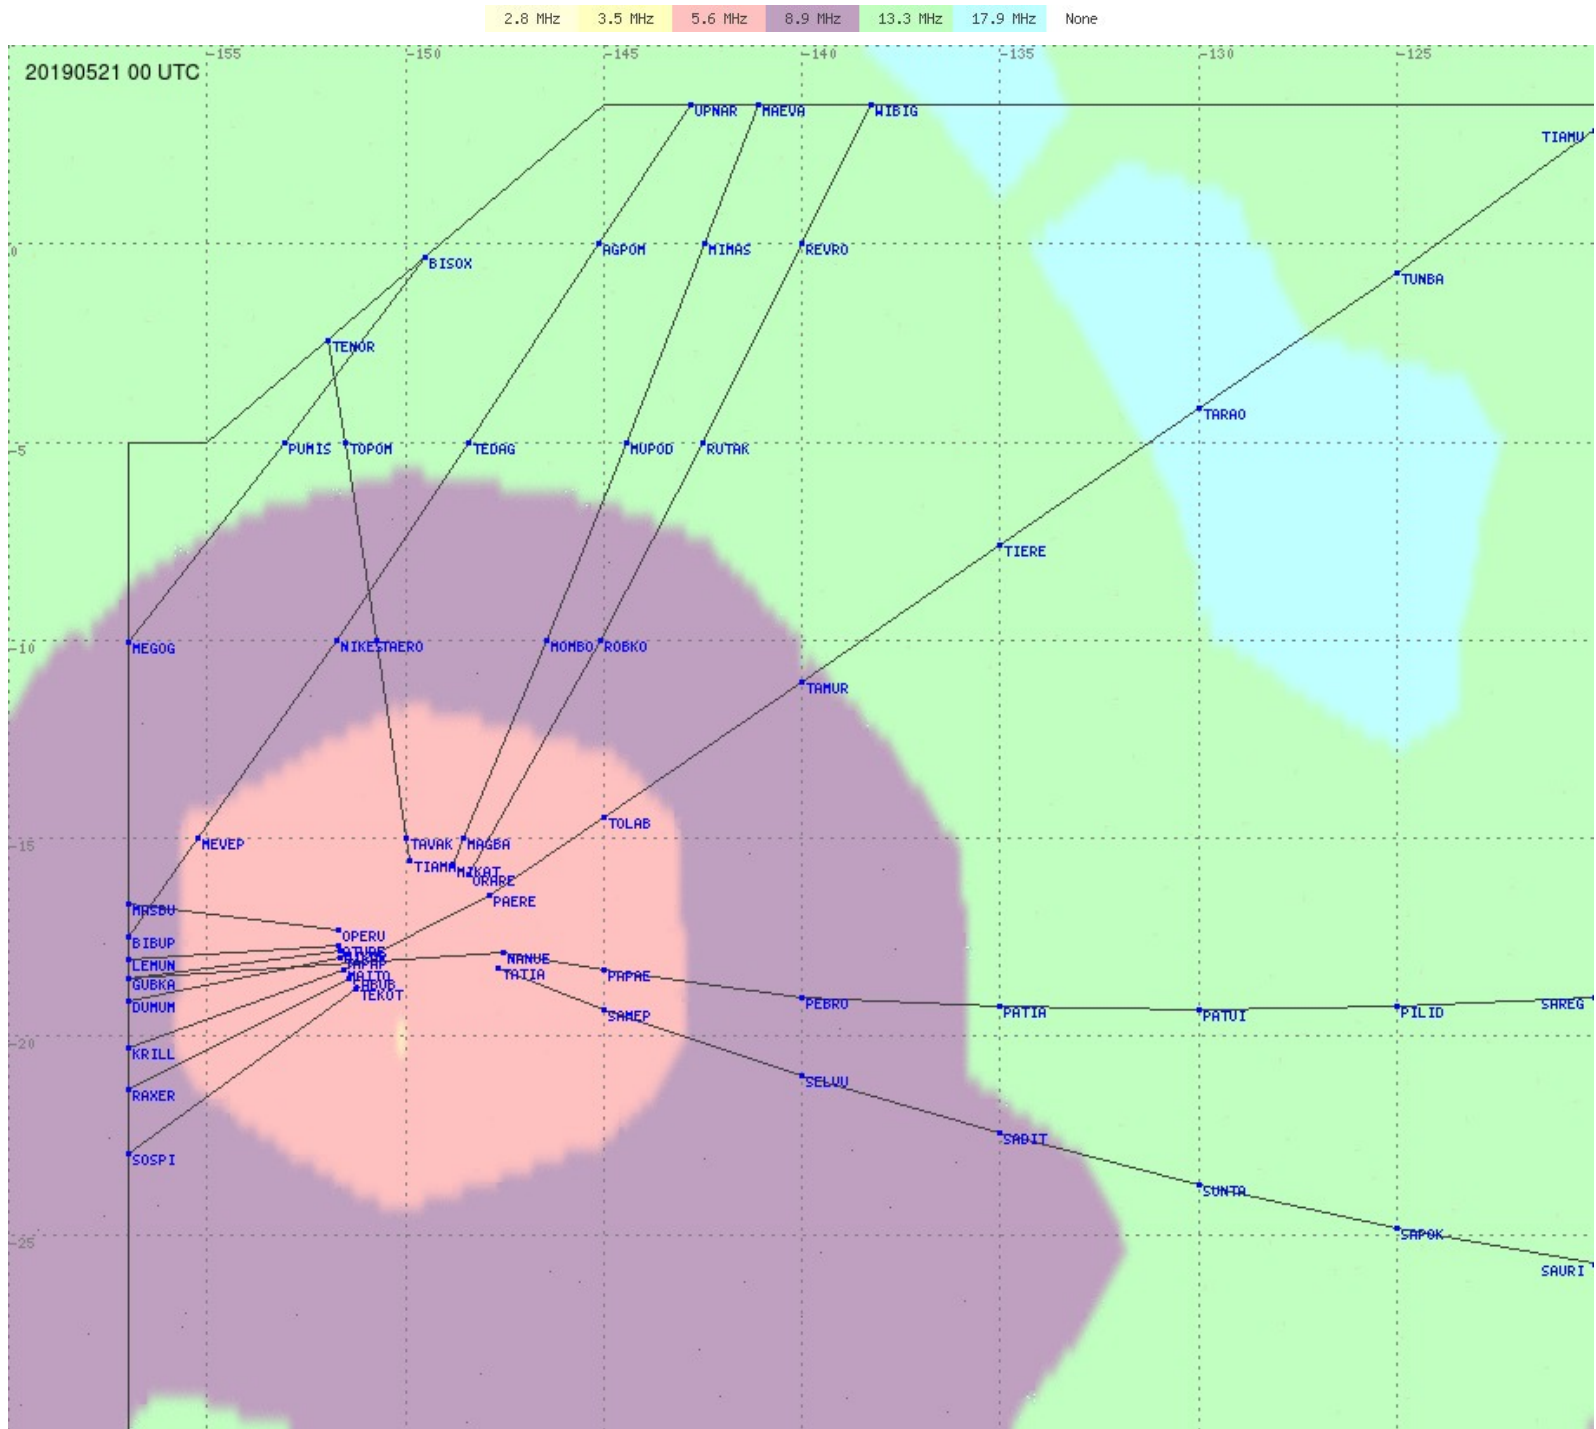

# Tahiti FIR - HF Propag - 20190521

# Tahiti FIR - HF Propag - 20190521

2.8 MHz
3.5 MHz
5.6 MHz
8.9 MHz
13.3 MHz
17.9 MHz
None