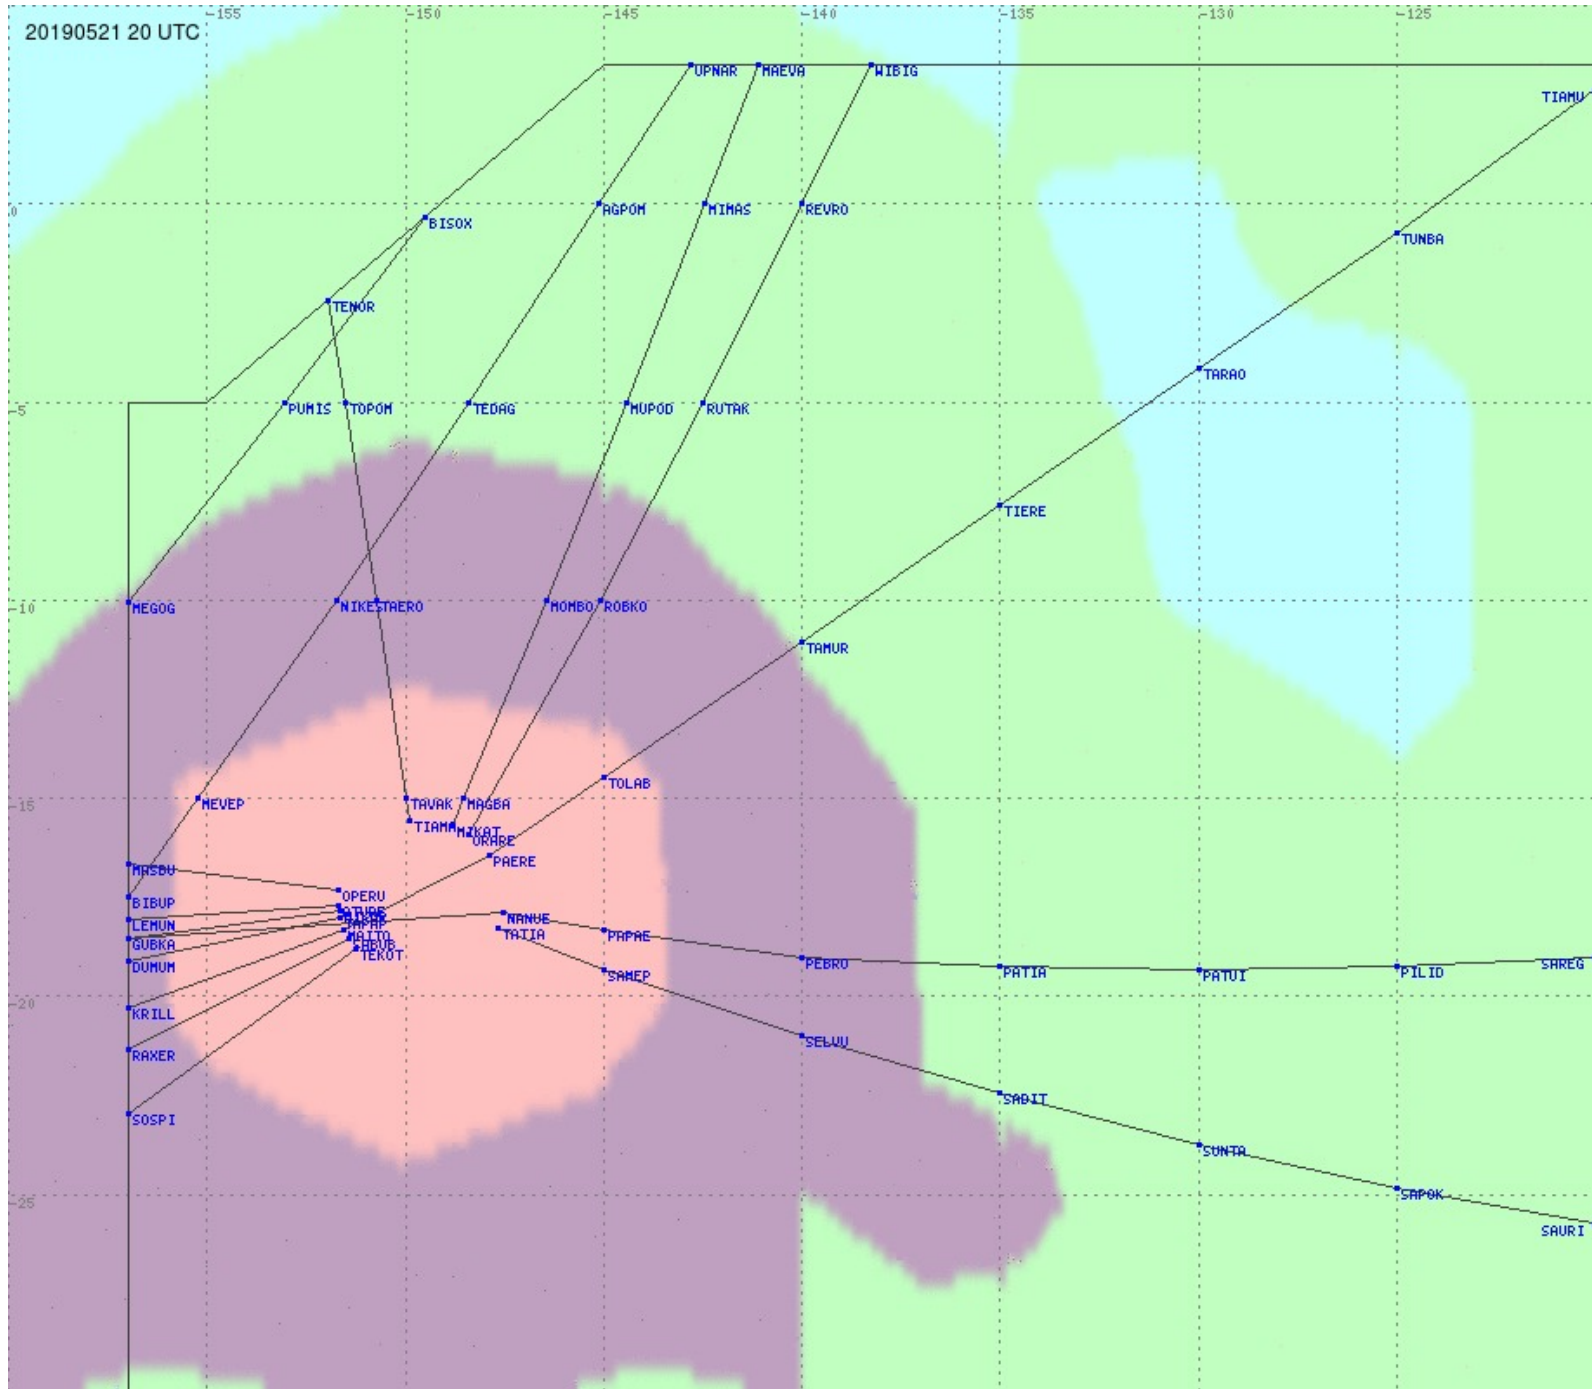

Tahiti FIR - HF Propag - 20190521

2.8 MHz 3.5 MHz 5.6 MHz 8.9 MHz 13.3 MHz 17.9 MHz None