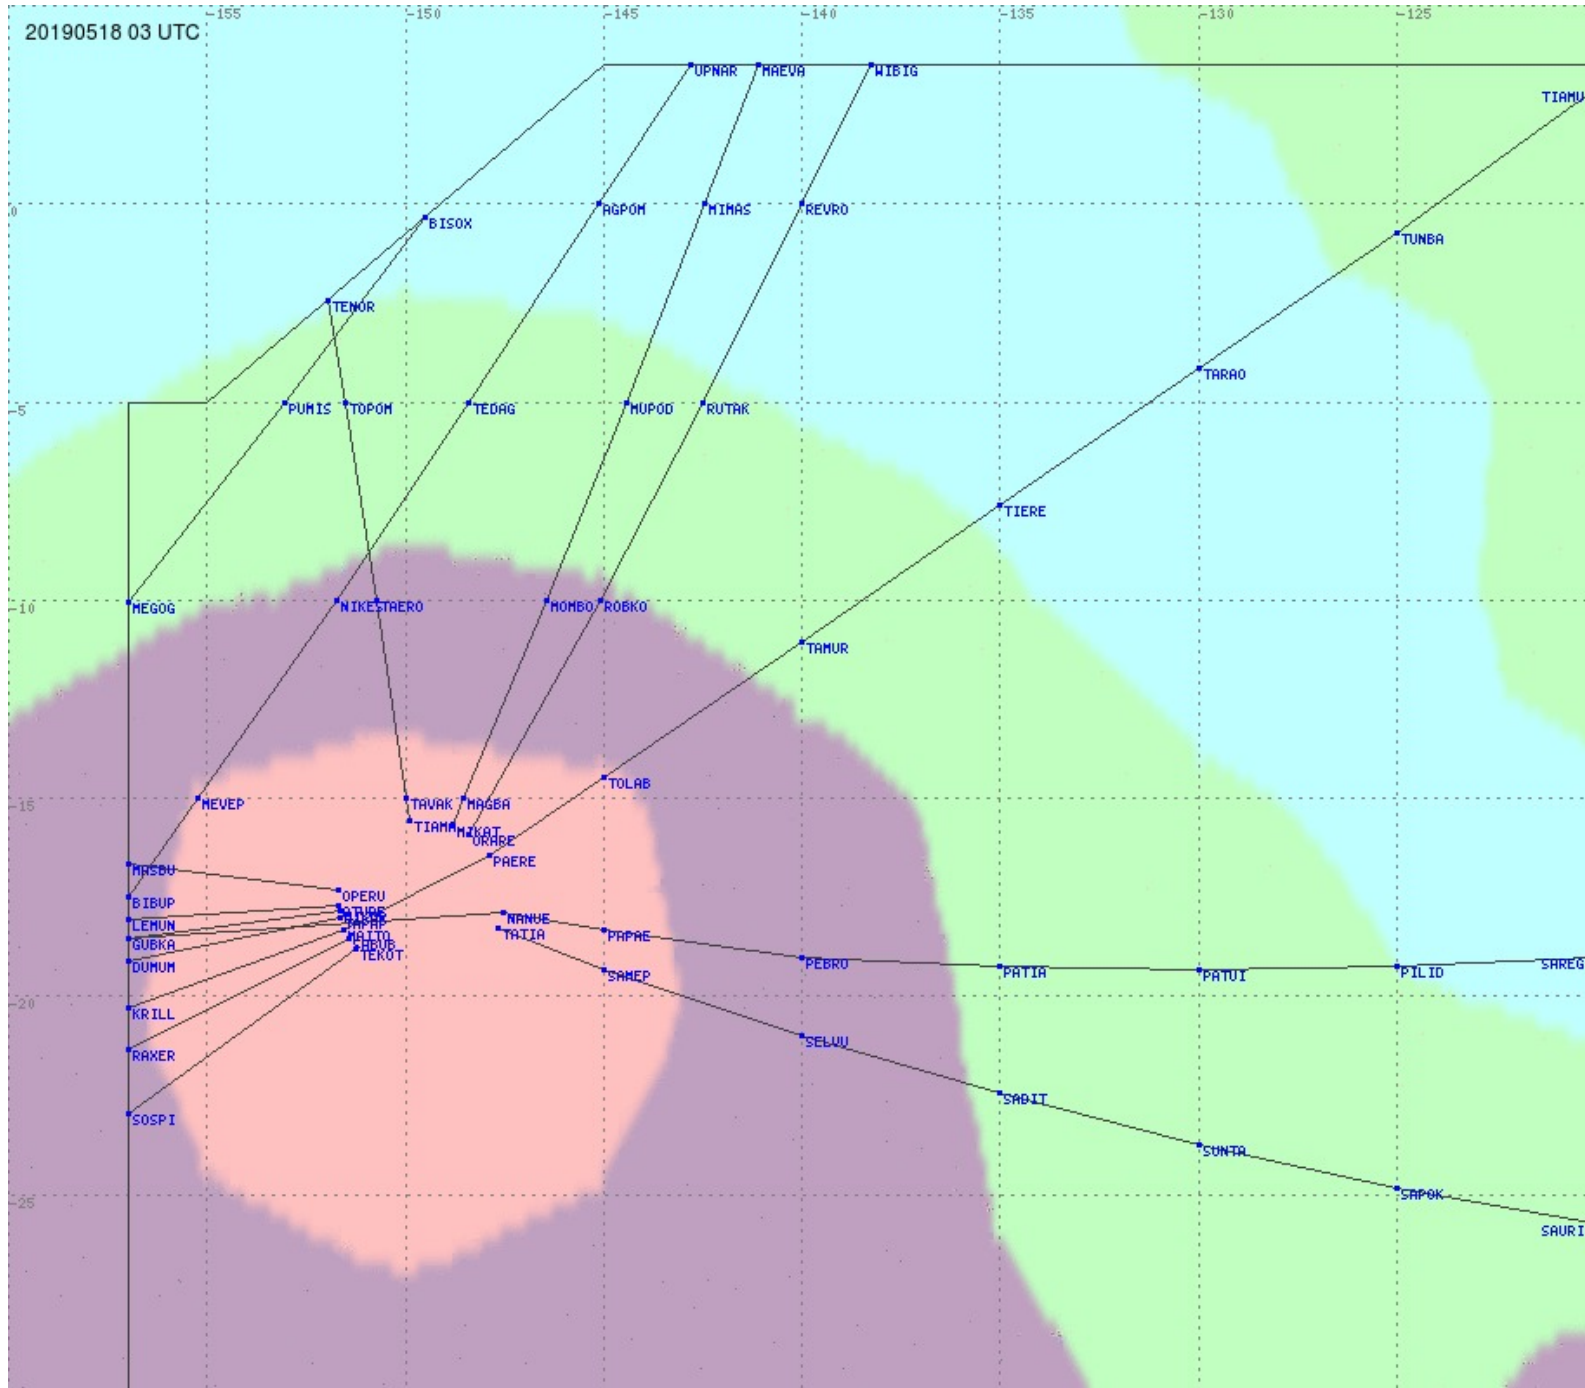

Tahiti FIR - HF Propag - 20190518

2.8 MHz 3.5 MHz 5.6 MHz 8.9 MHz 13.3 MHz 17.9 MHz None