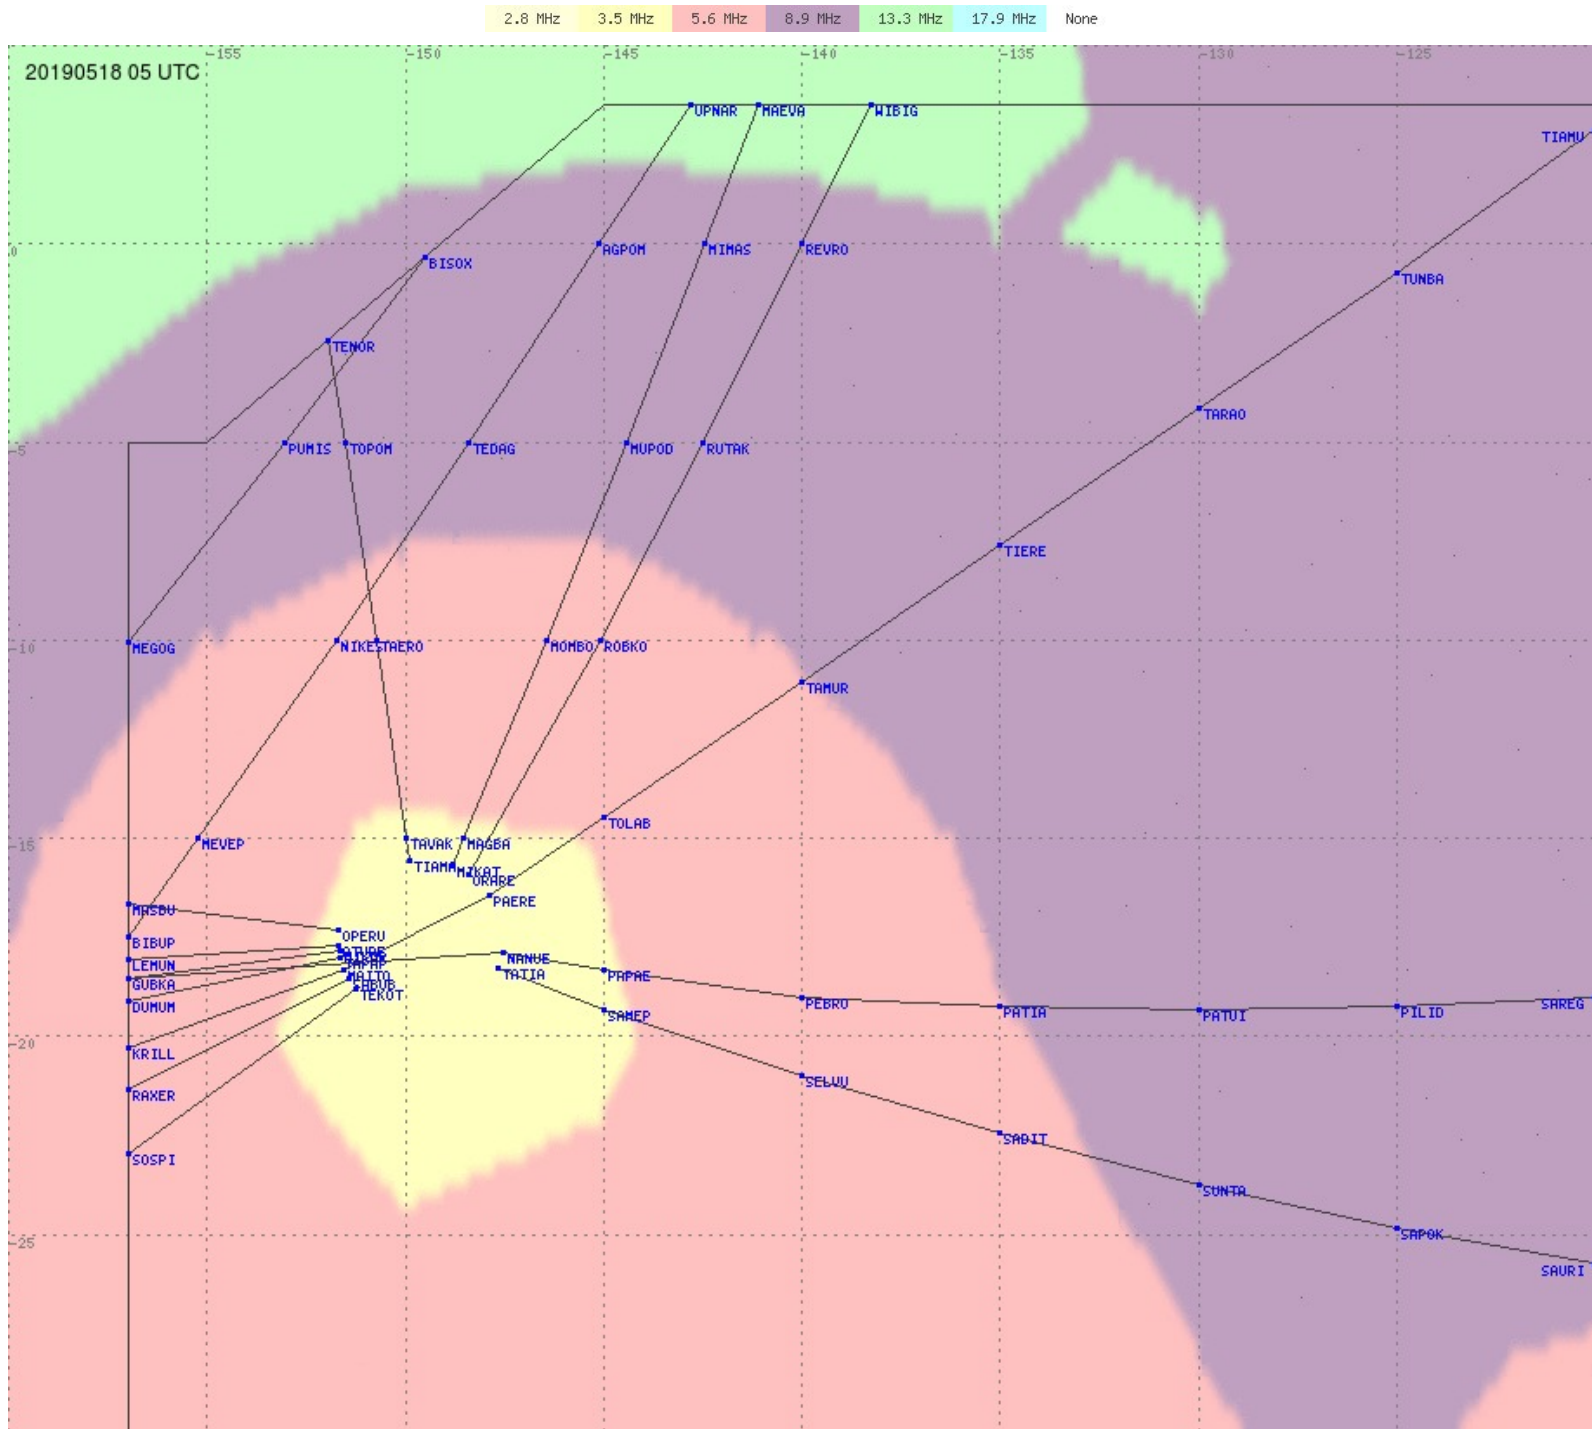

Tahiti FIR - HF Propag - 20190518