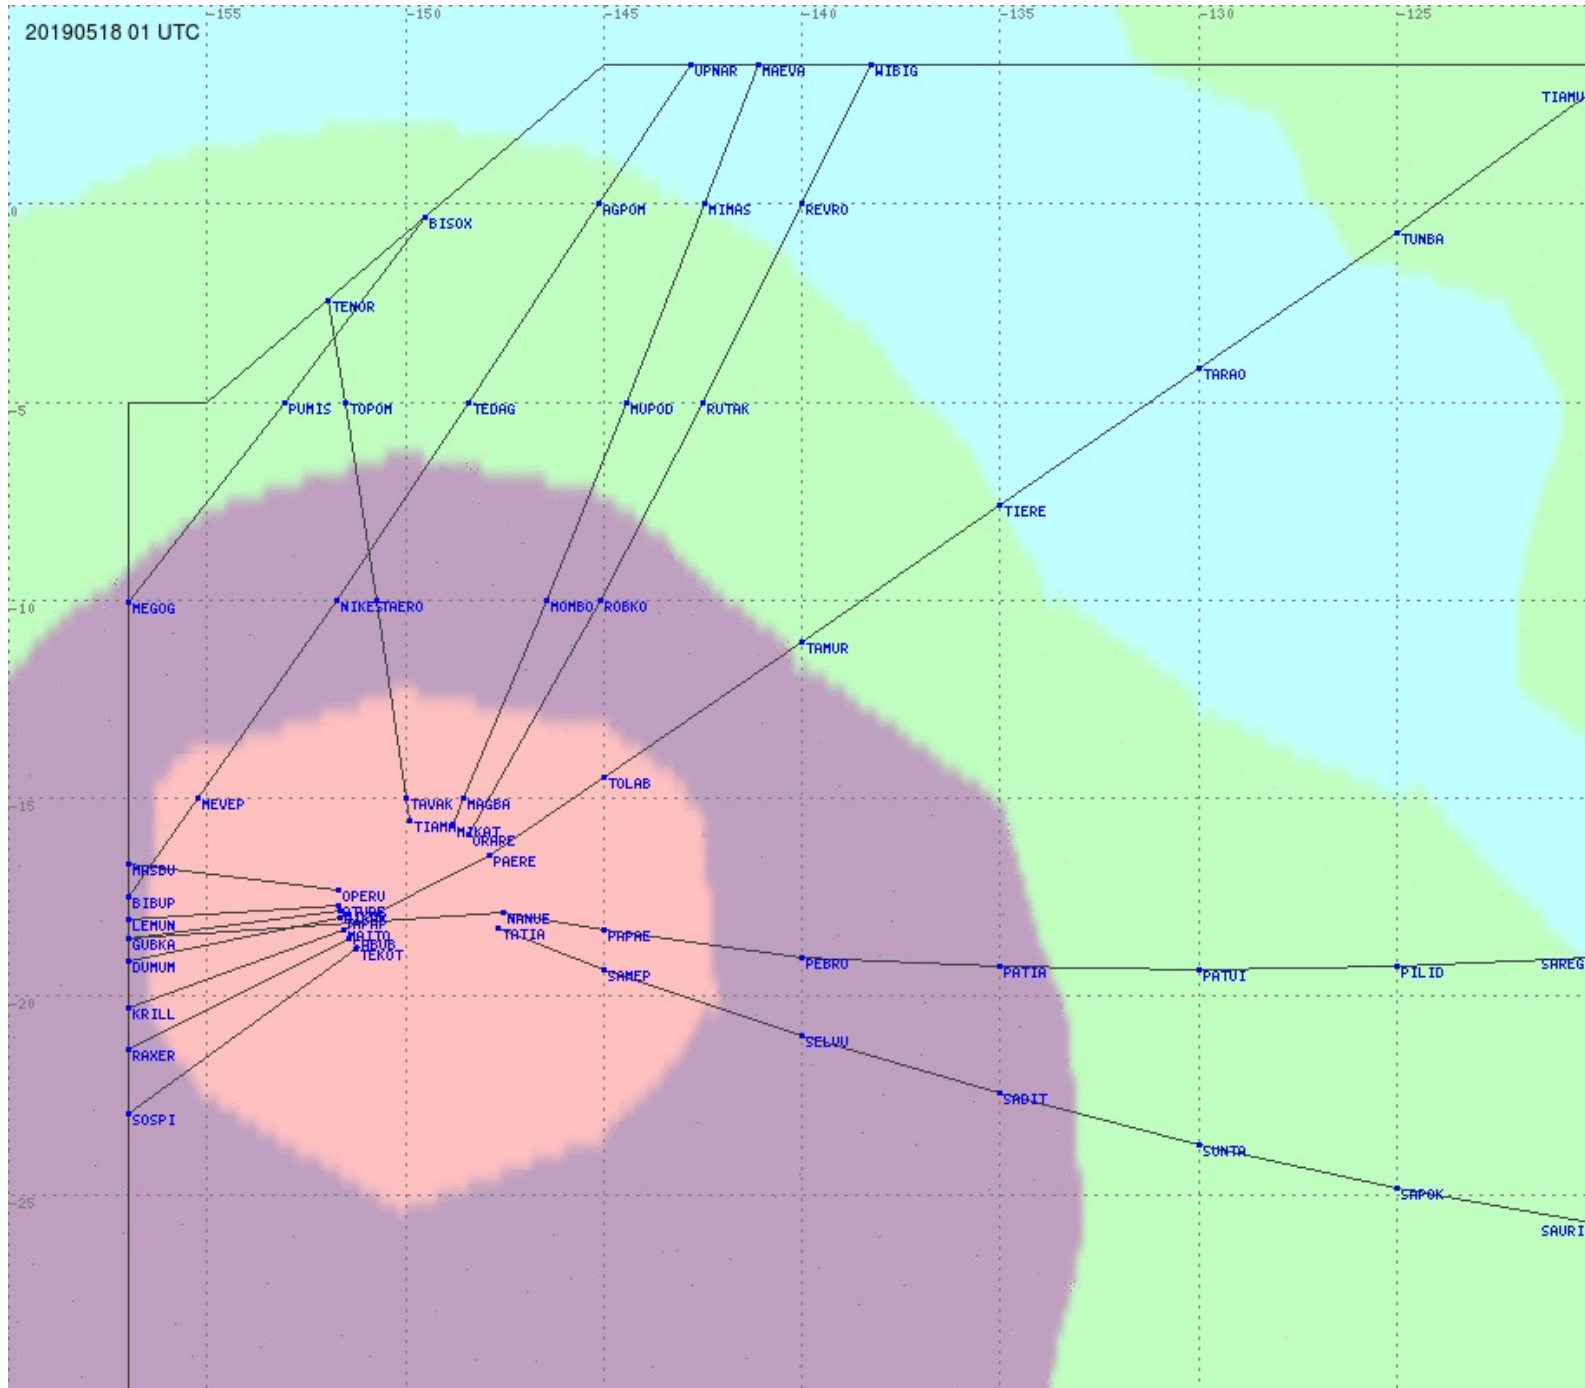

# Tahiti FIR - HF Propag - 20190518

2.8 MHz 3.5 MHz 5.6 MHz 8.9 MHz 13.3 MHz 17.9 MHz None