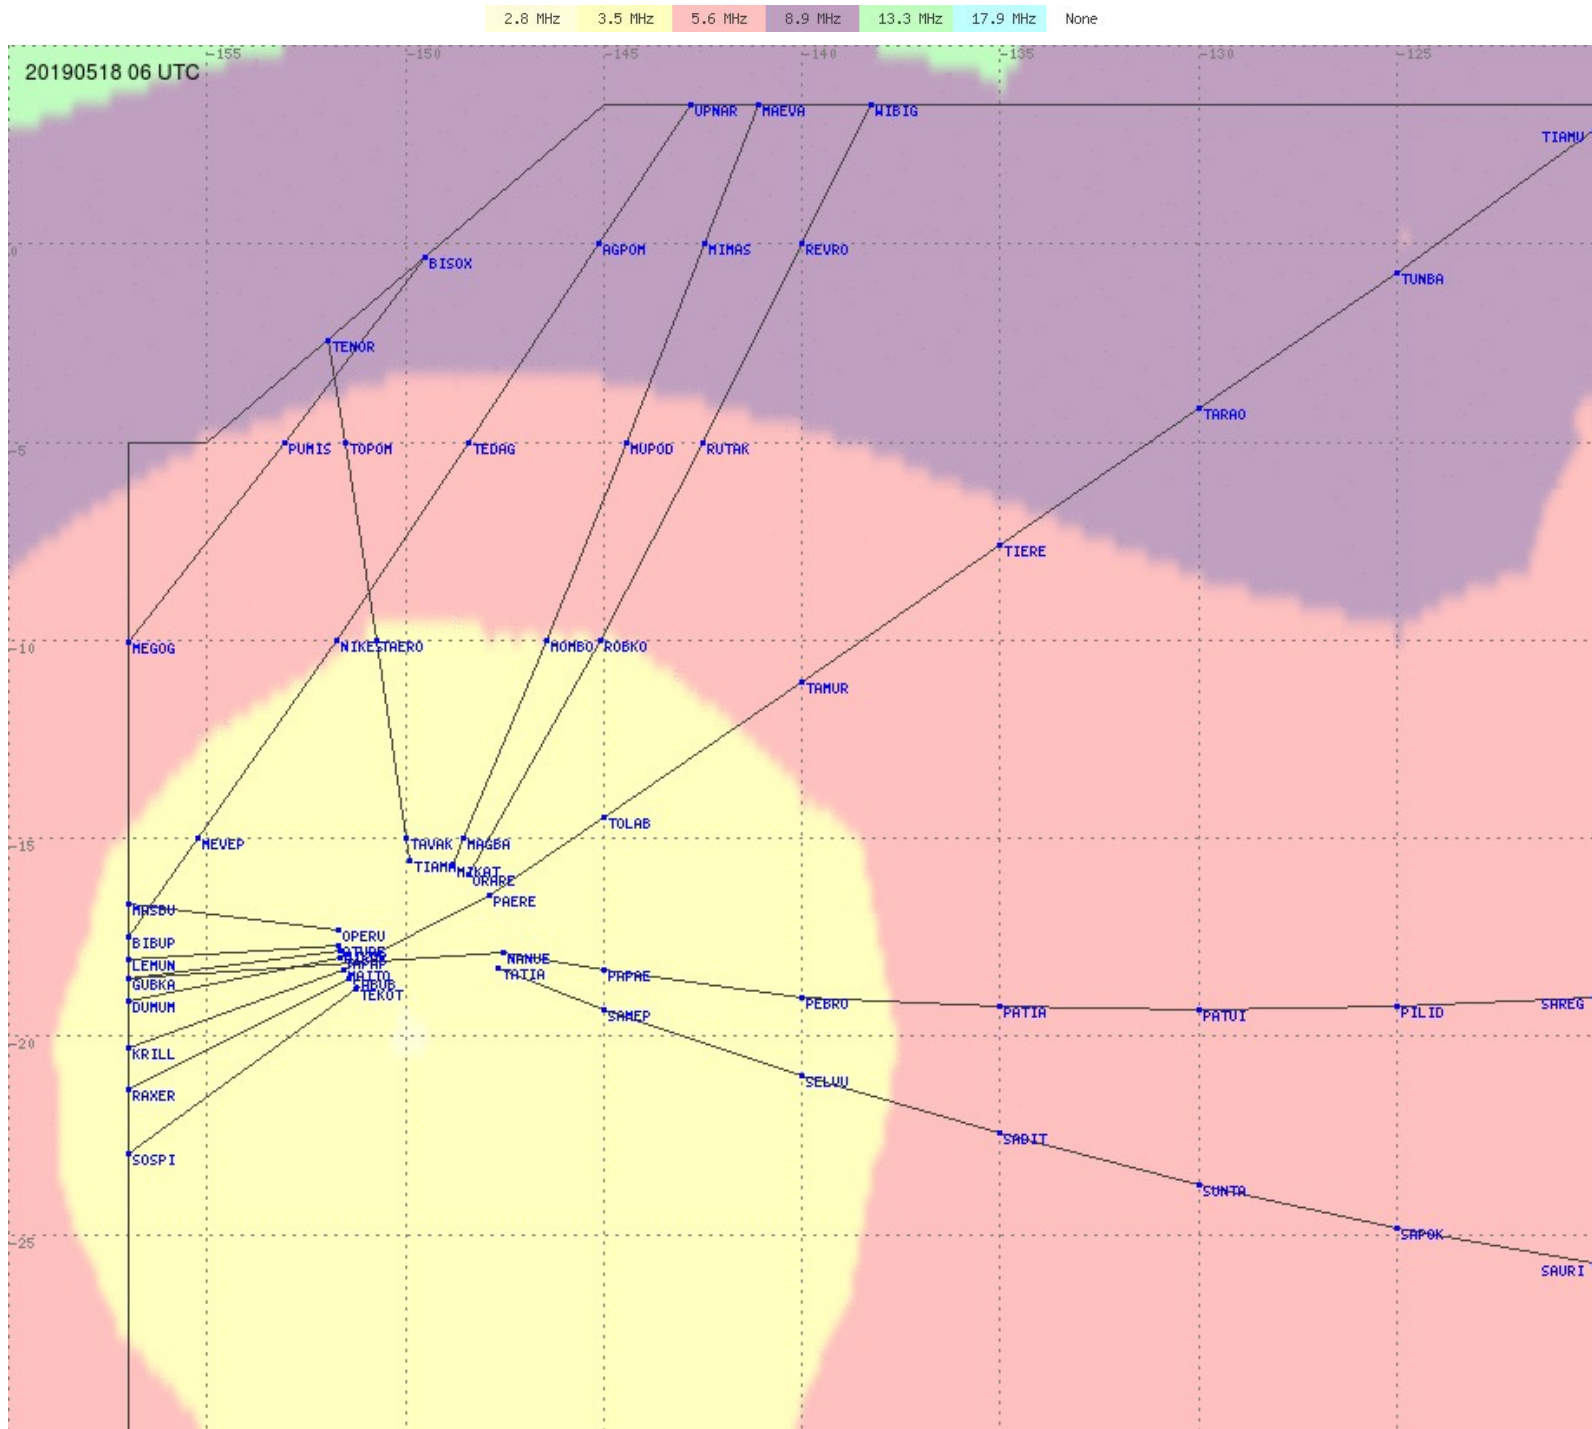

Tahiti FIR - HF Propag - 20190518