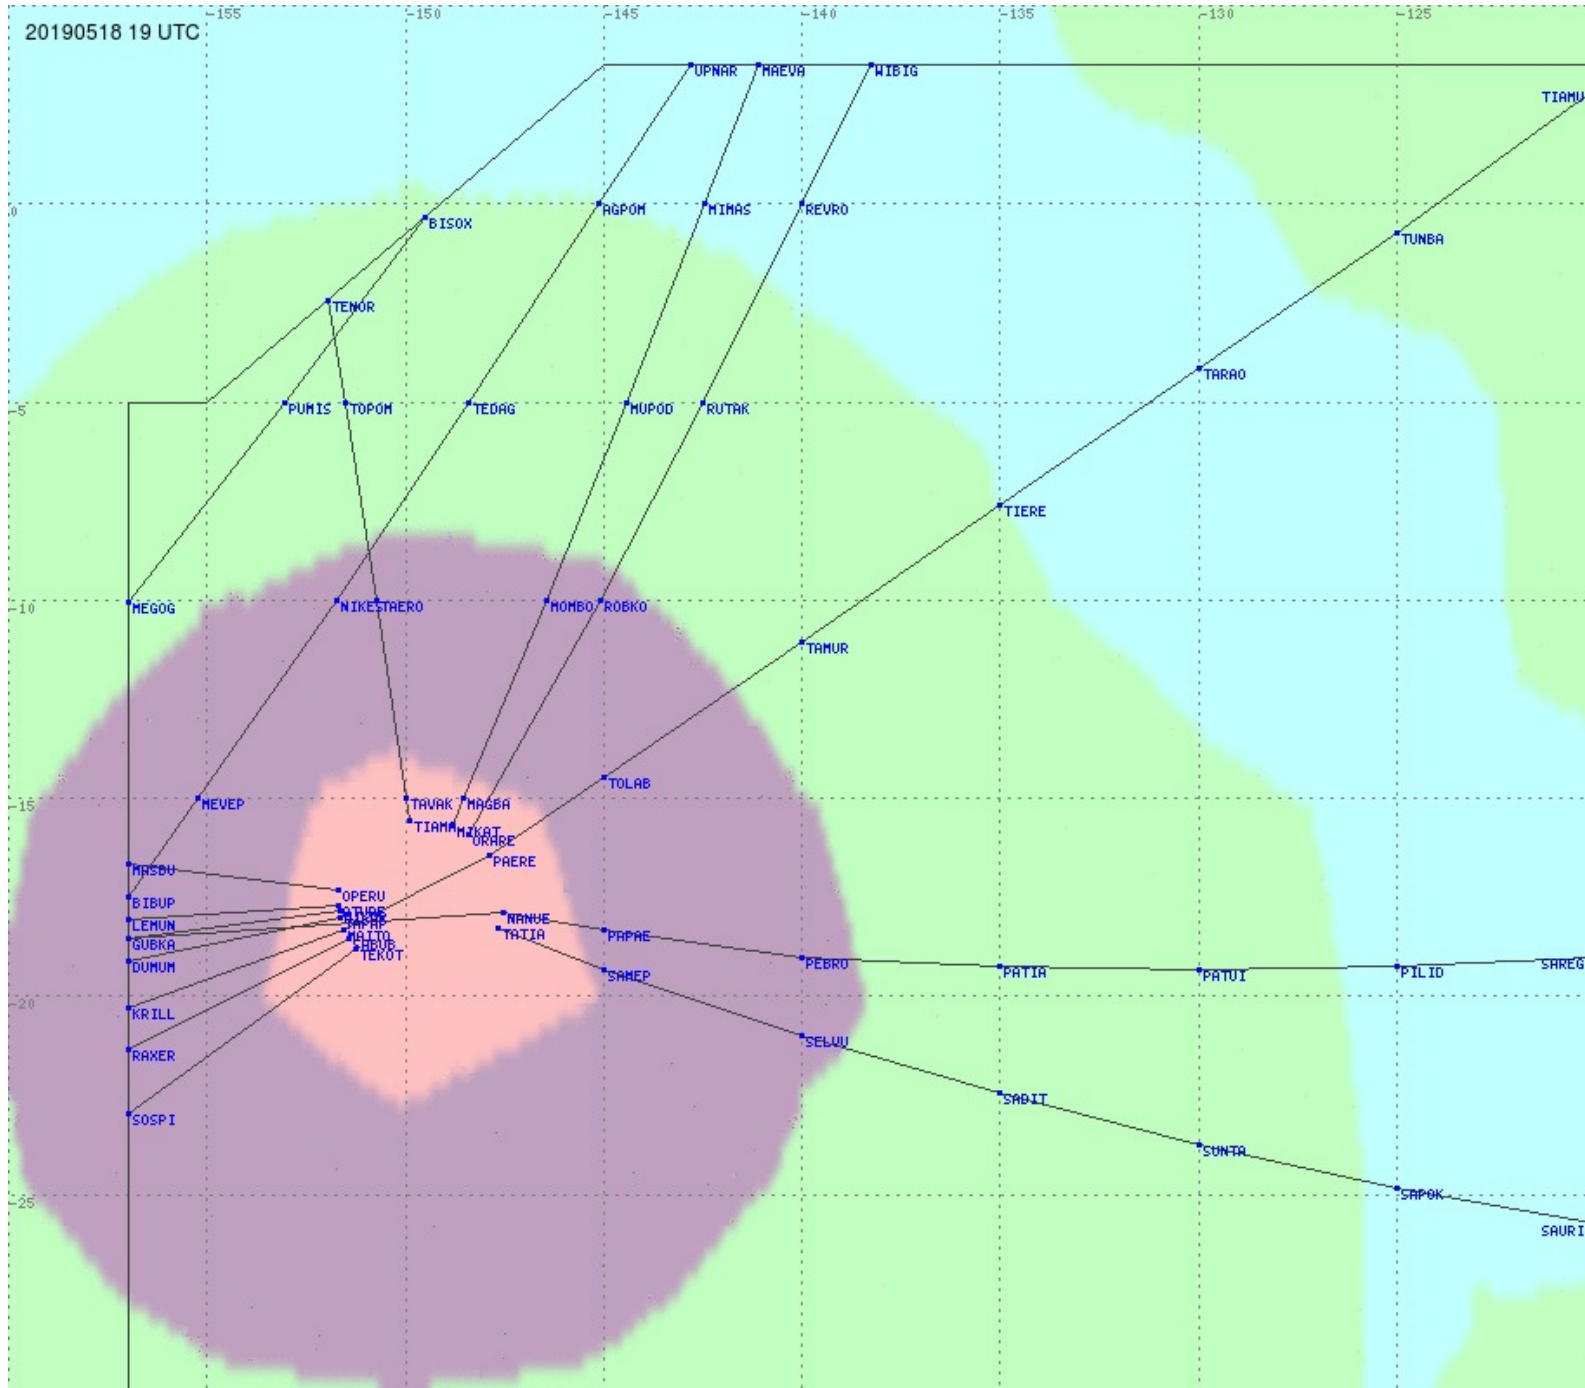

Tahiti FIR - HF Propag - 20190518

2.8 MHz 3.5 MHz 5.6 MHz 8.9 MHz 13.3 MHz 17.9 MHz None