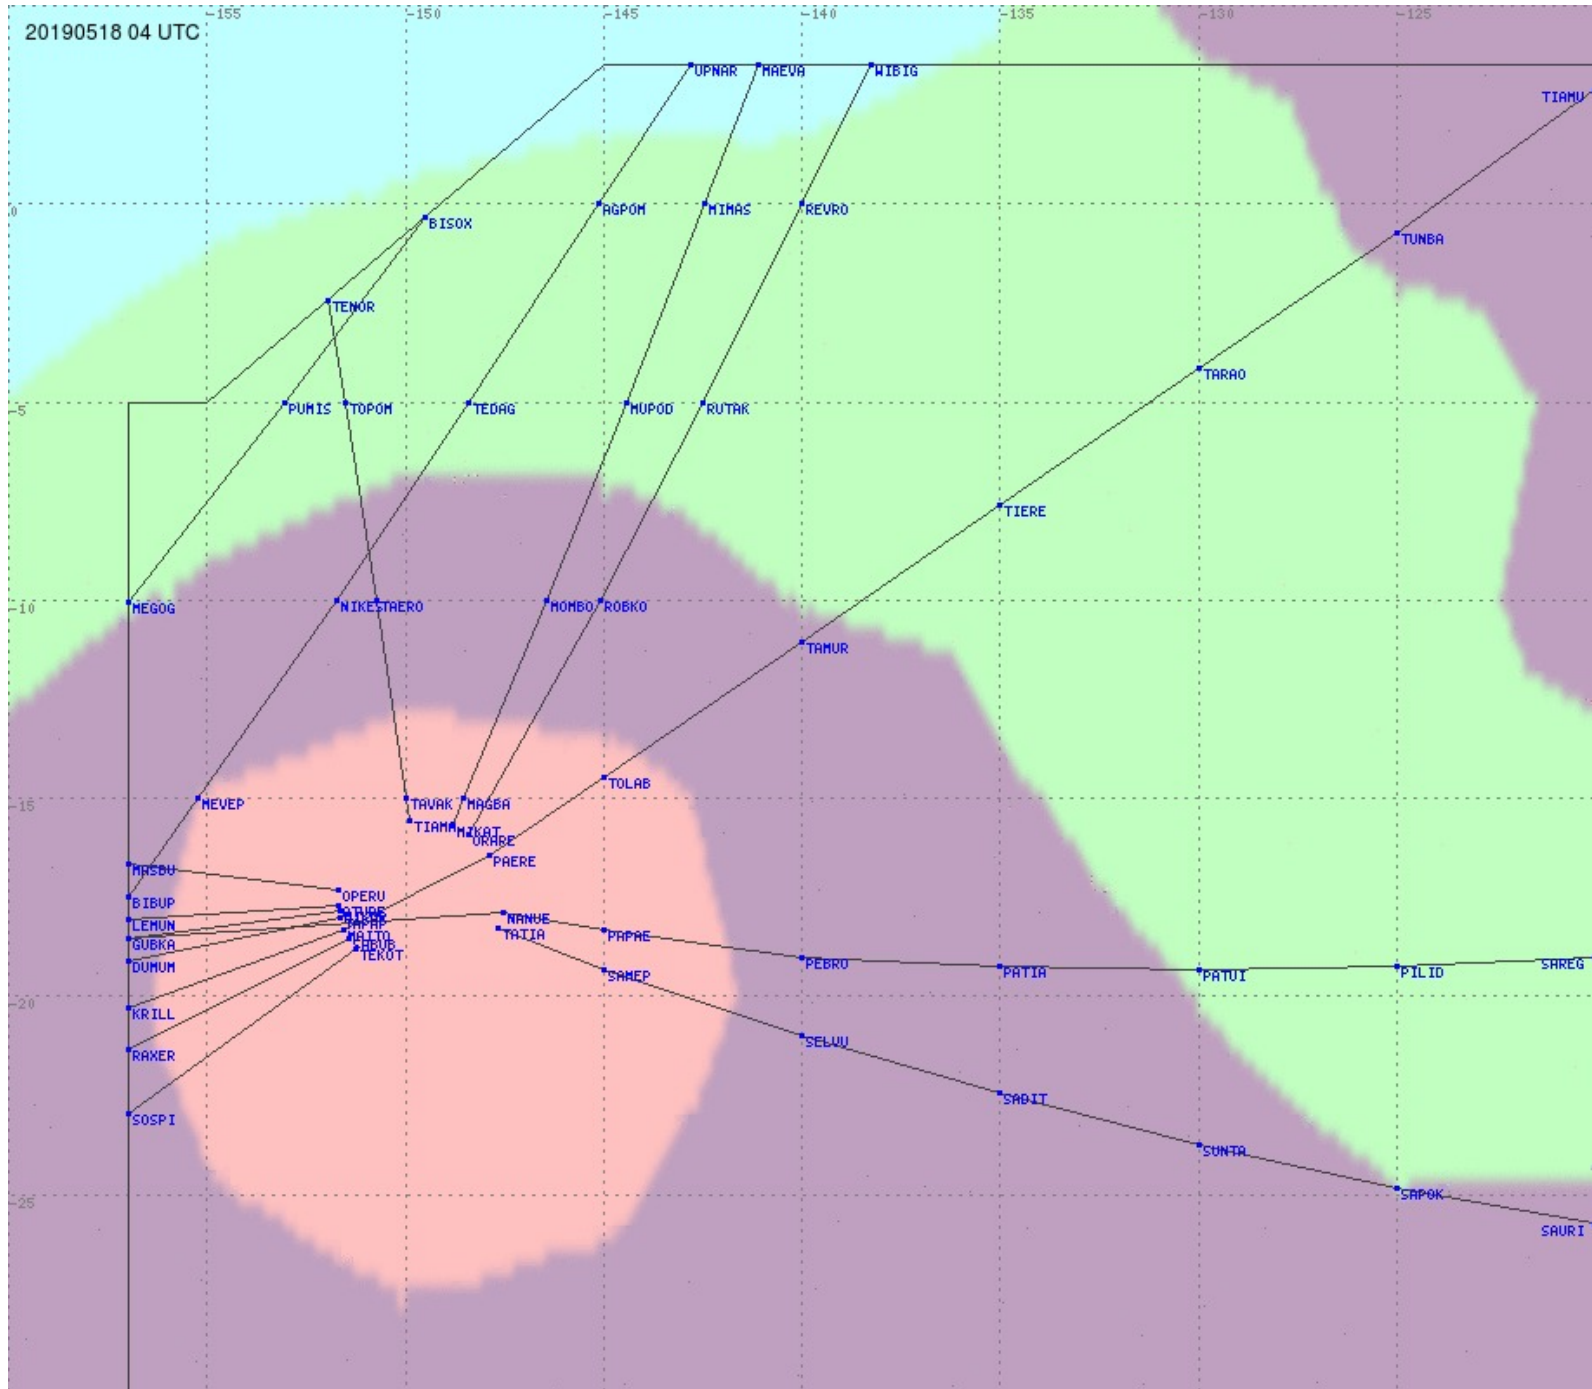

Tahiti FIR - HF Propag - 20190518

2.8 MHz 3.5 MHz 5.6 MHz 8.9 MHz 13.3 MHz 17.9 MHz None