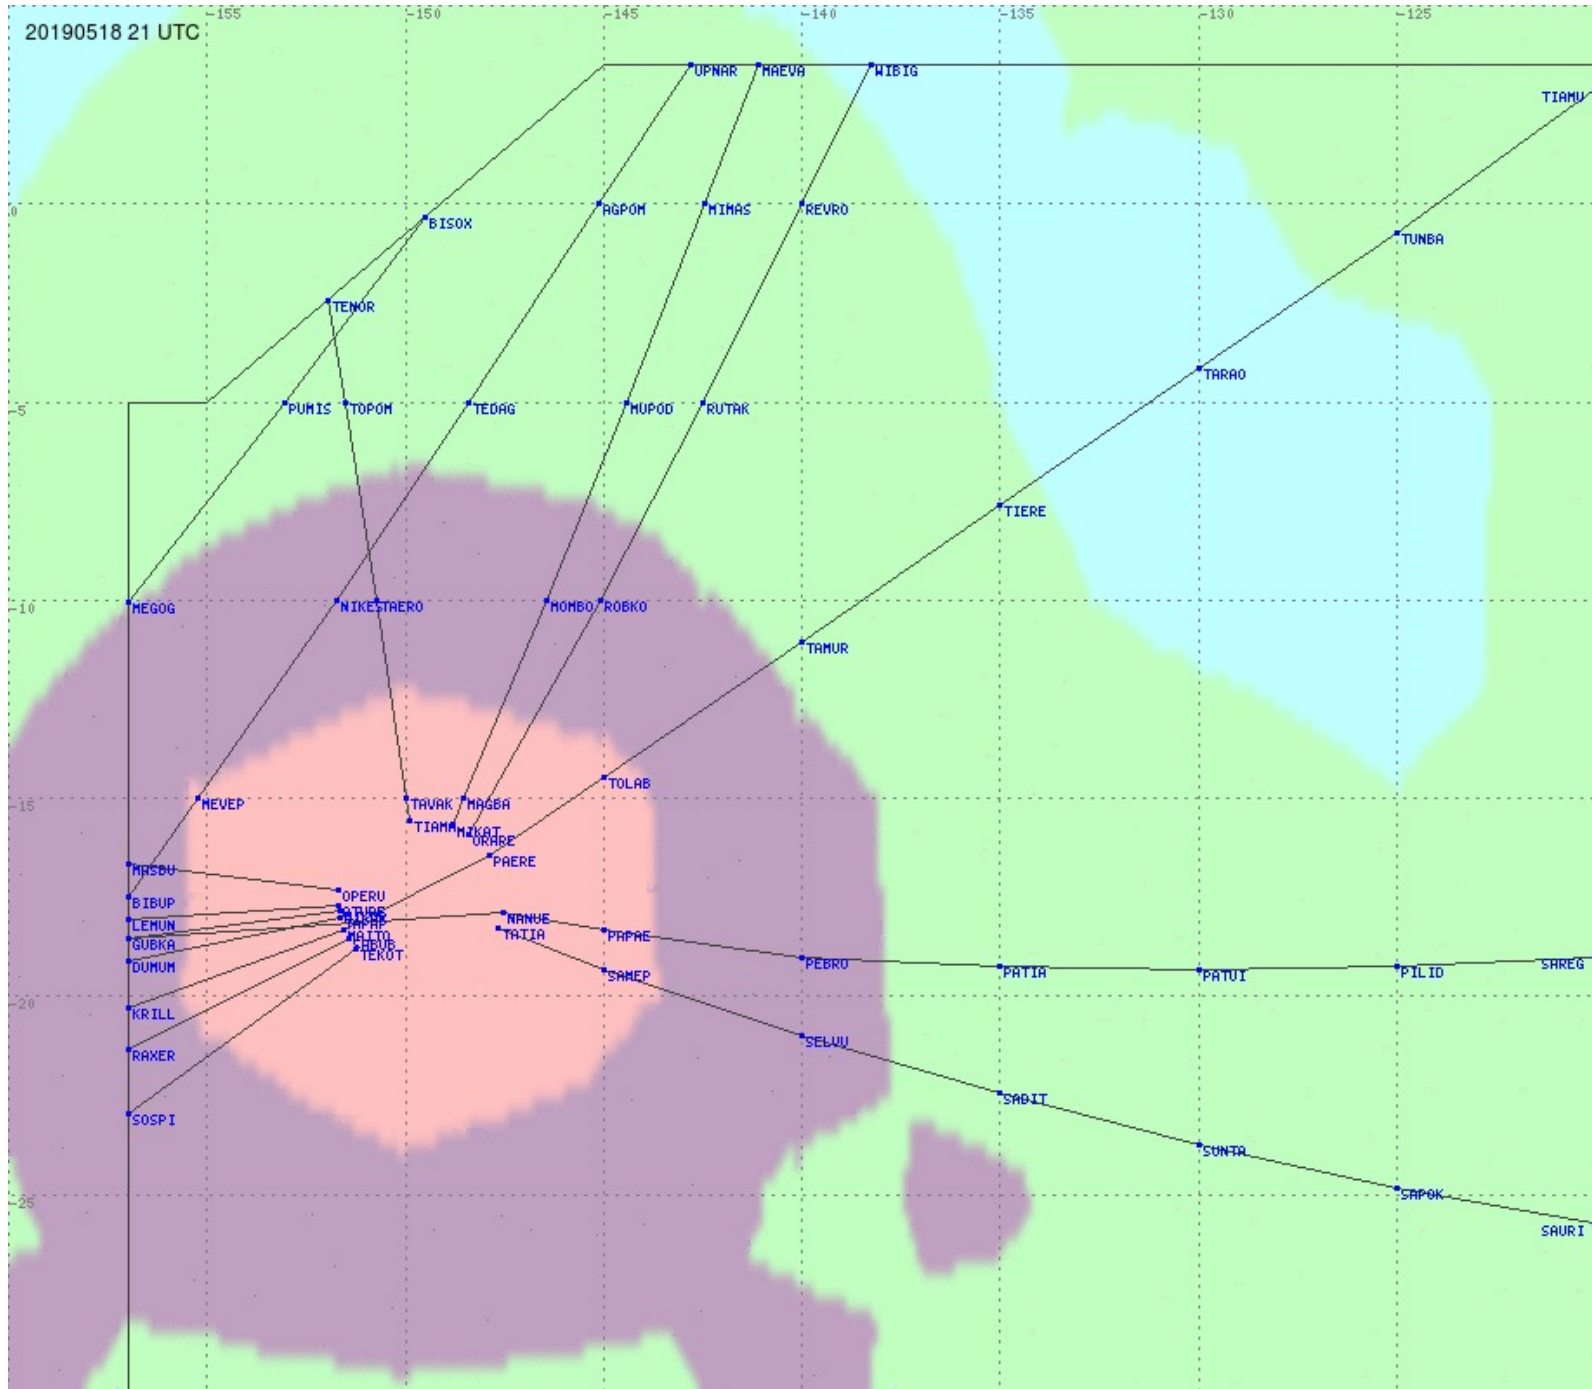

Tahiti FIR - HF Propag - 20190518

2.8 MHz
3.5 MHz
5.6 MHz
8.9 MHz
13.3 MHz
17.9 MHz
None