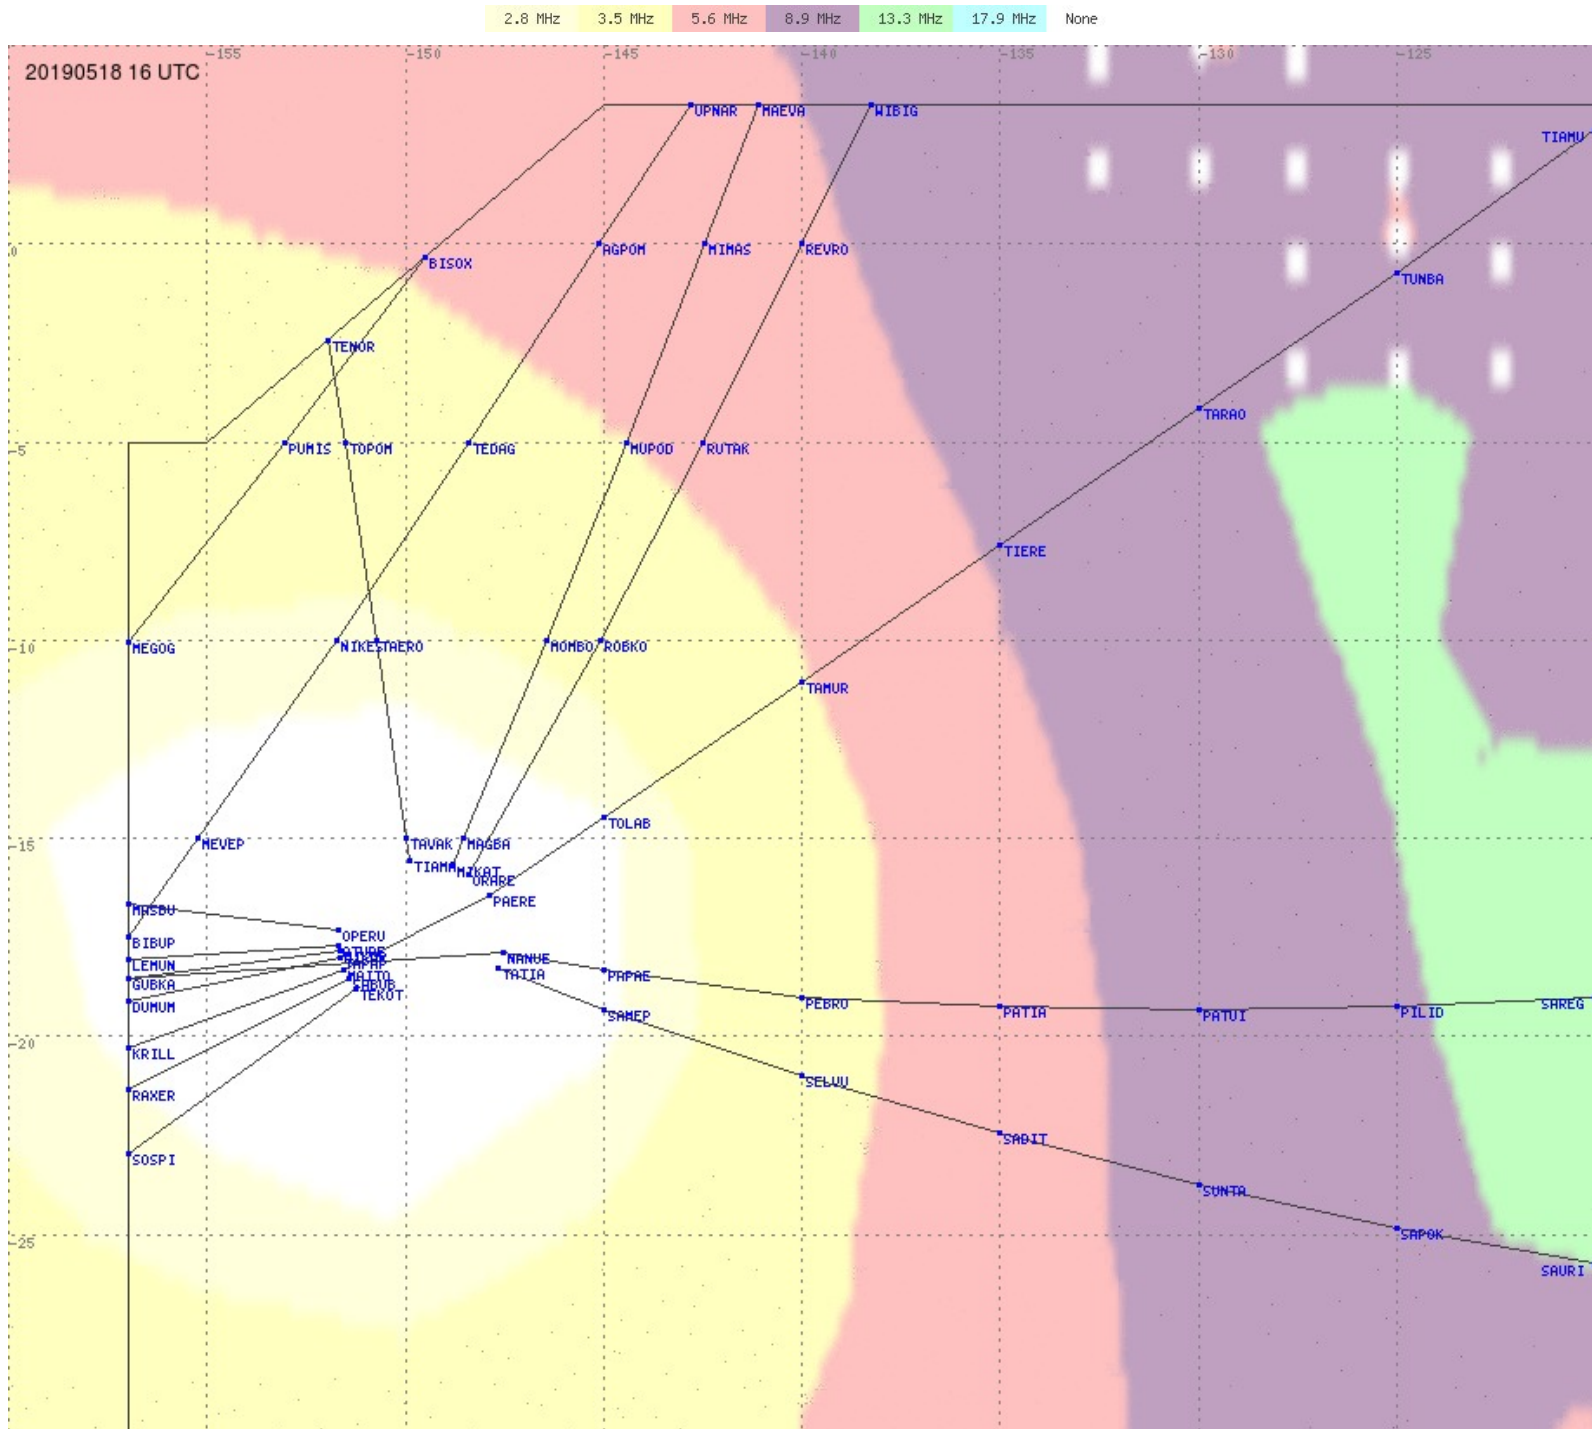

Tahiti FIR - HF Propag - 20190518