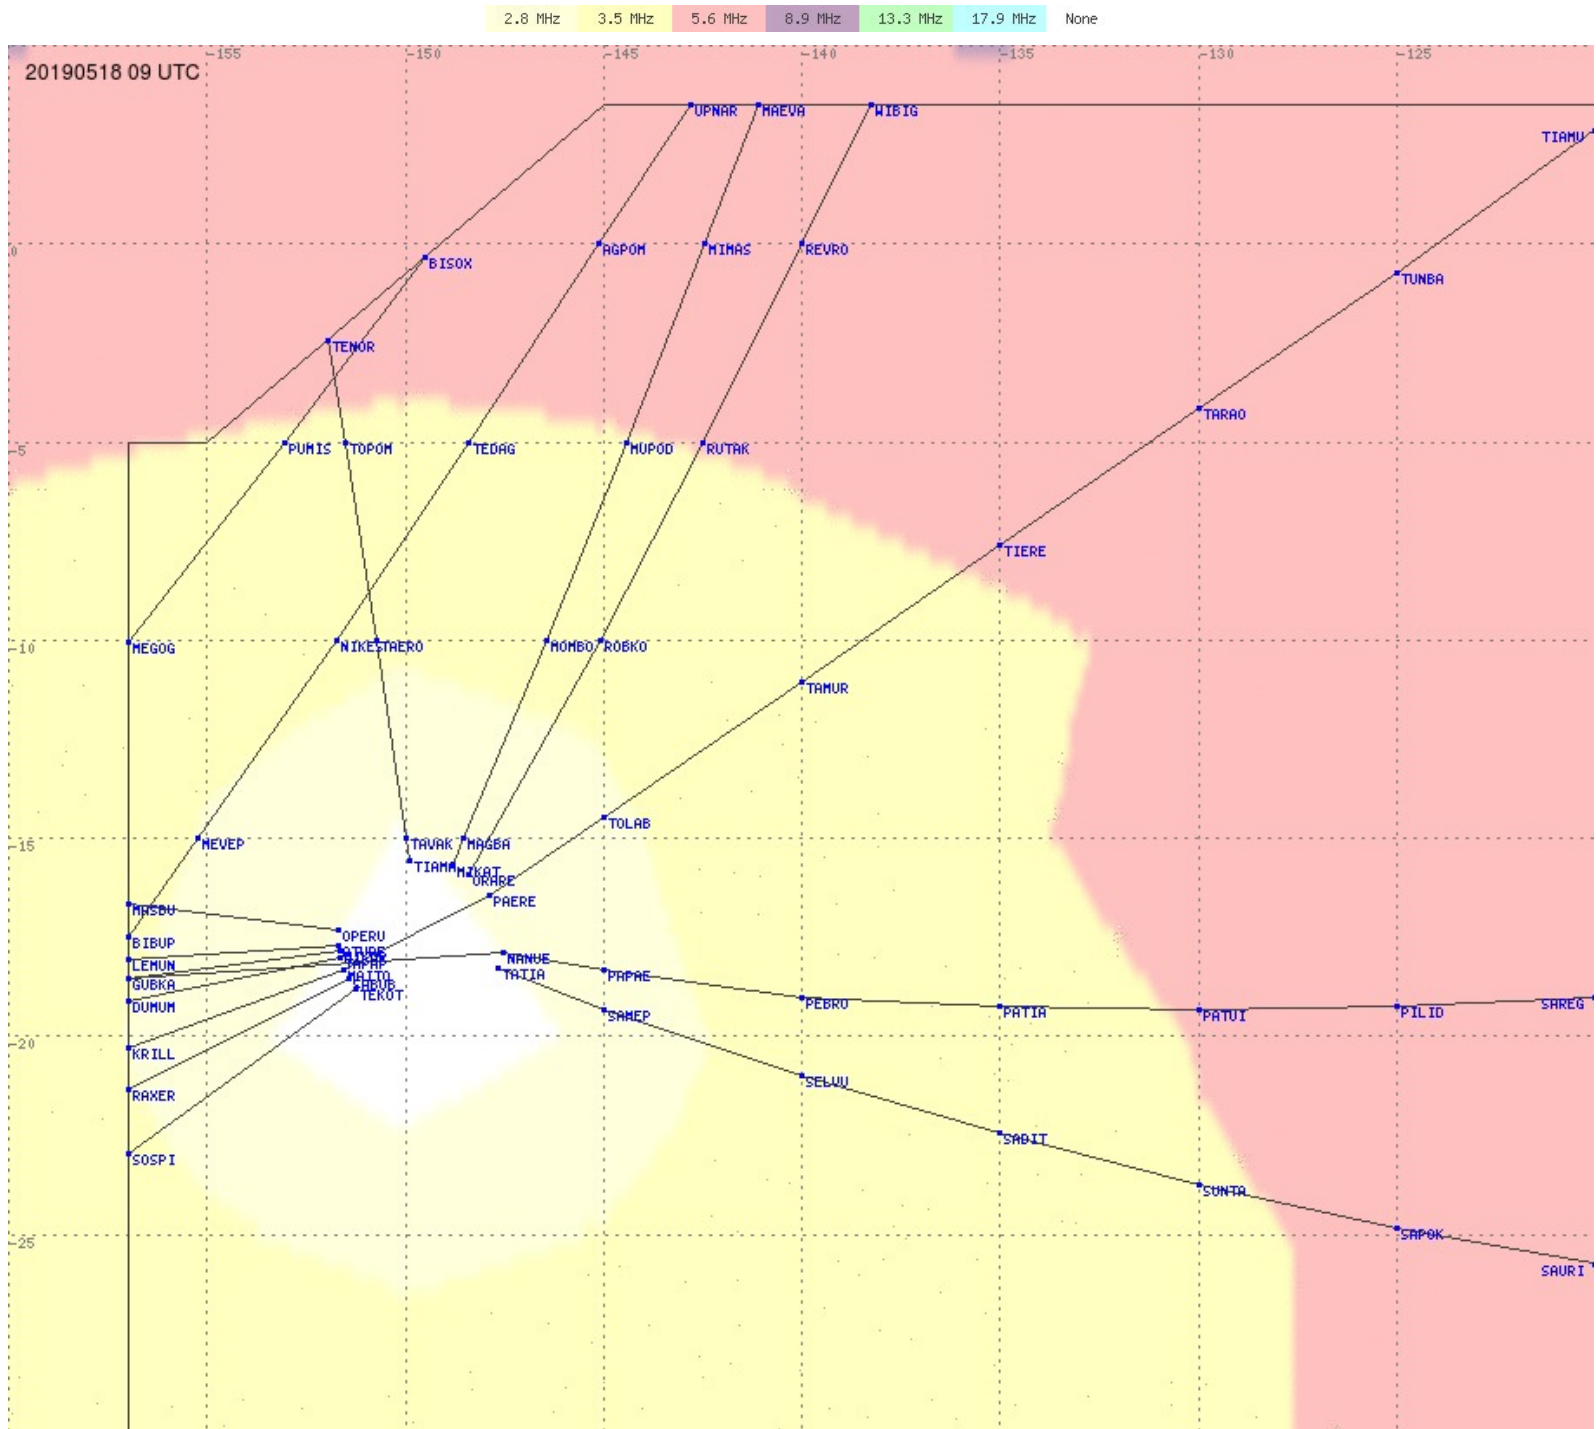

Tahiti FIR - HF Propag - 20190518