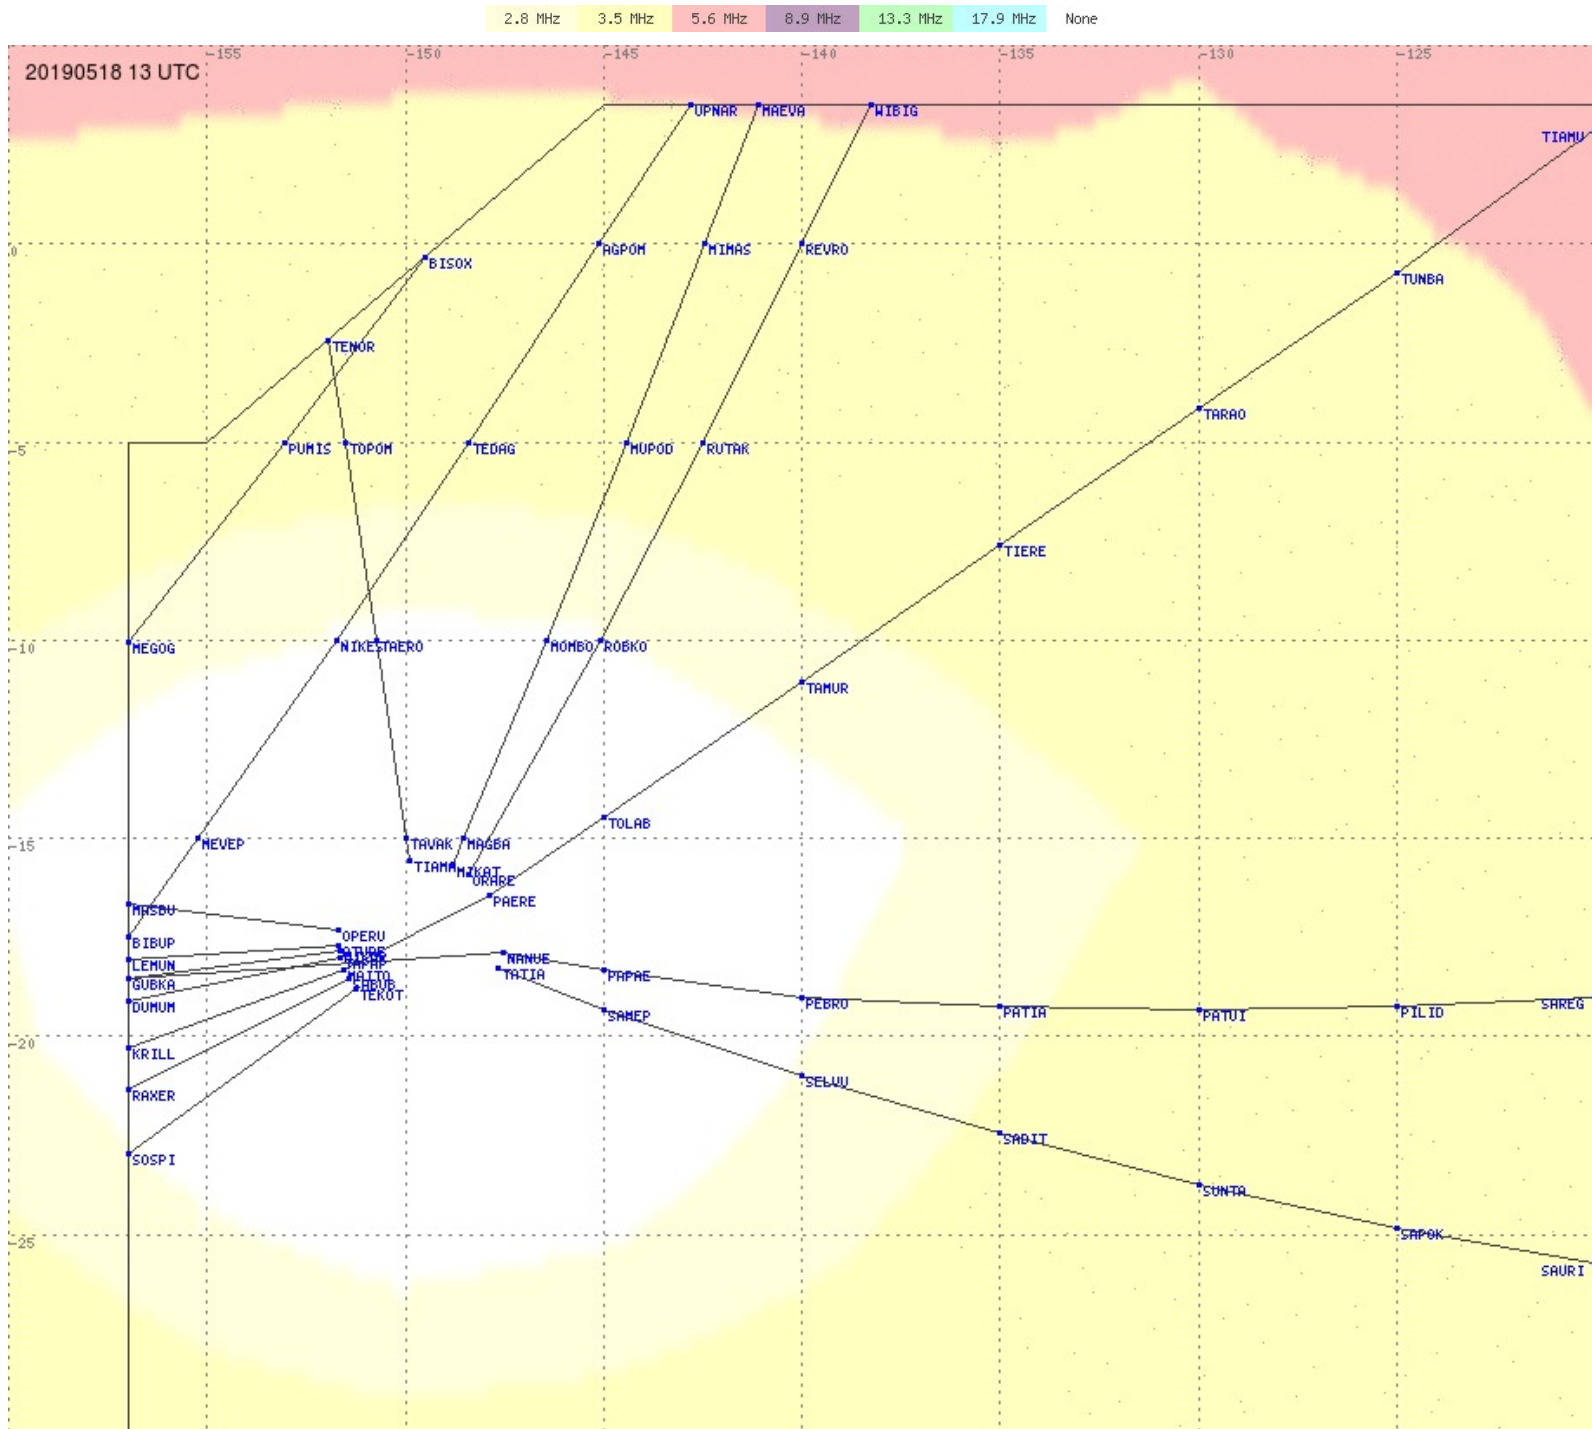

Tahiti FIR - HF Propag - 20190518