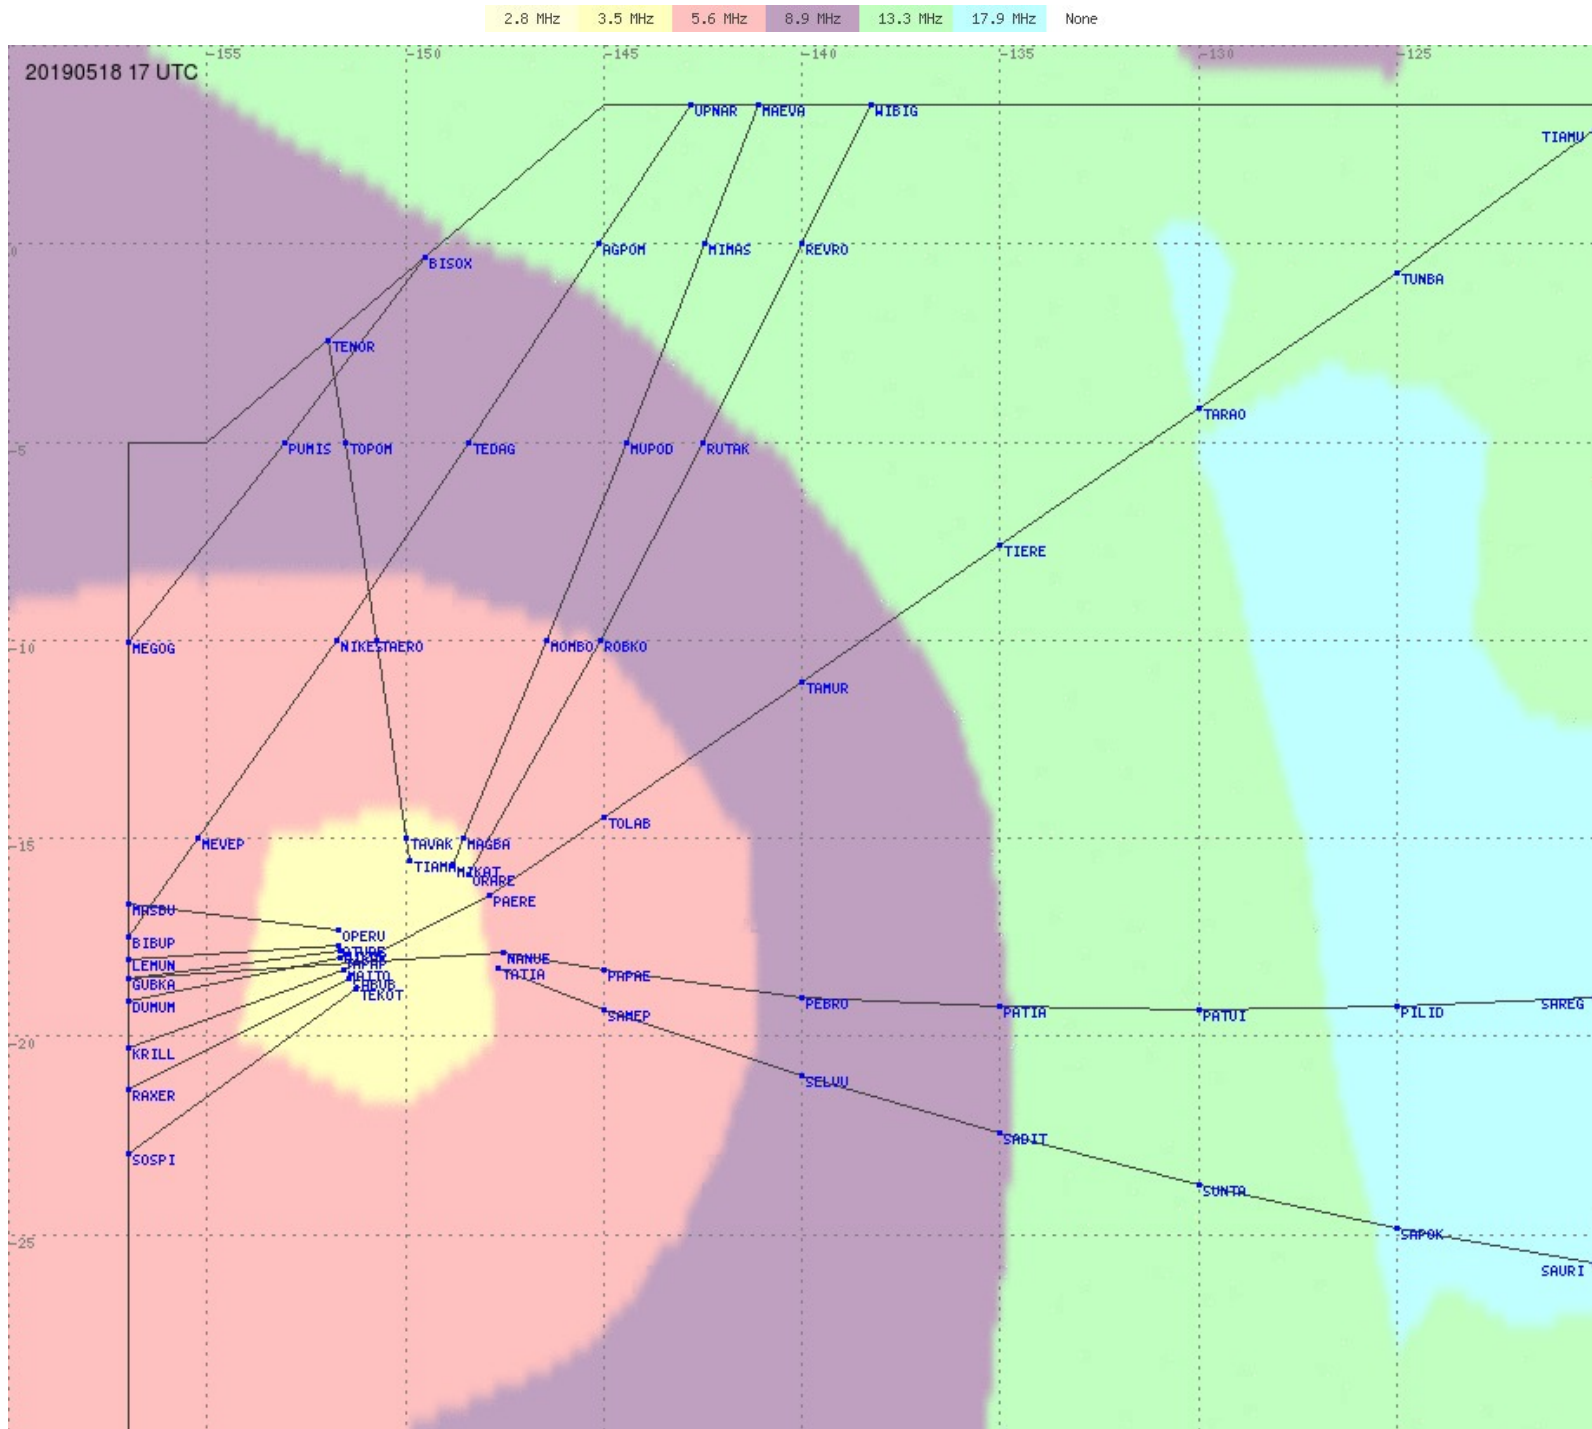

Tahiti FIR - HF Propag - 20190518