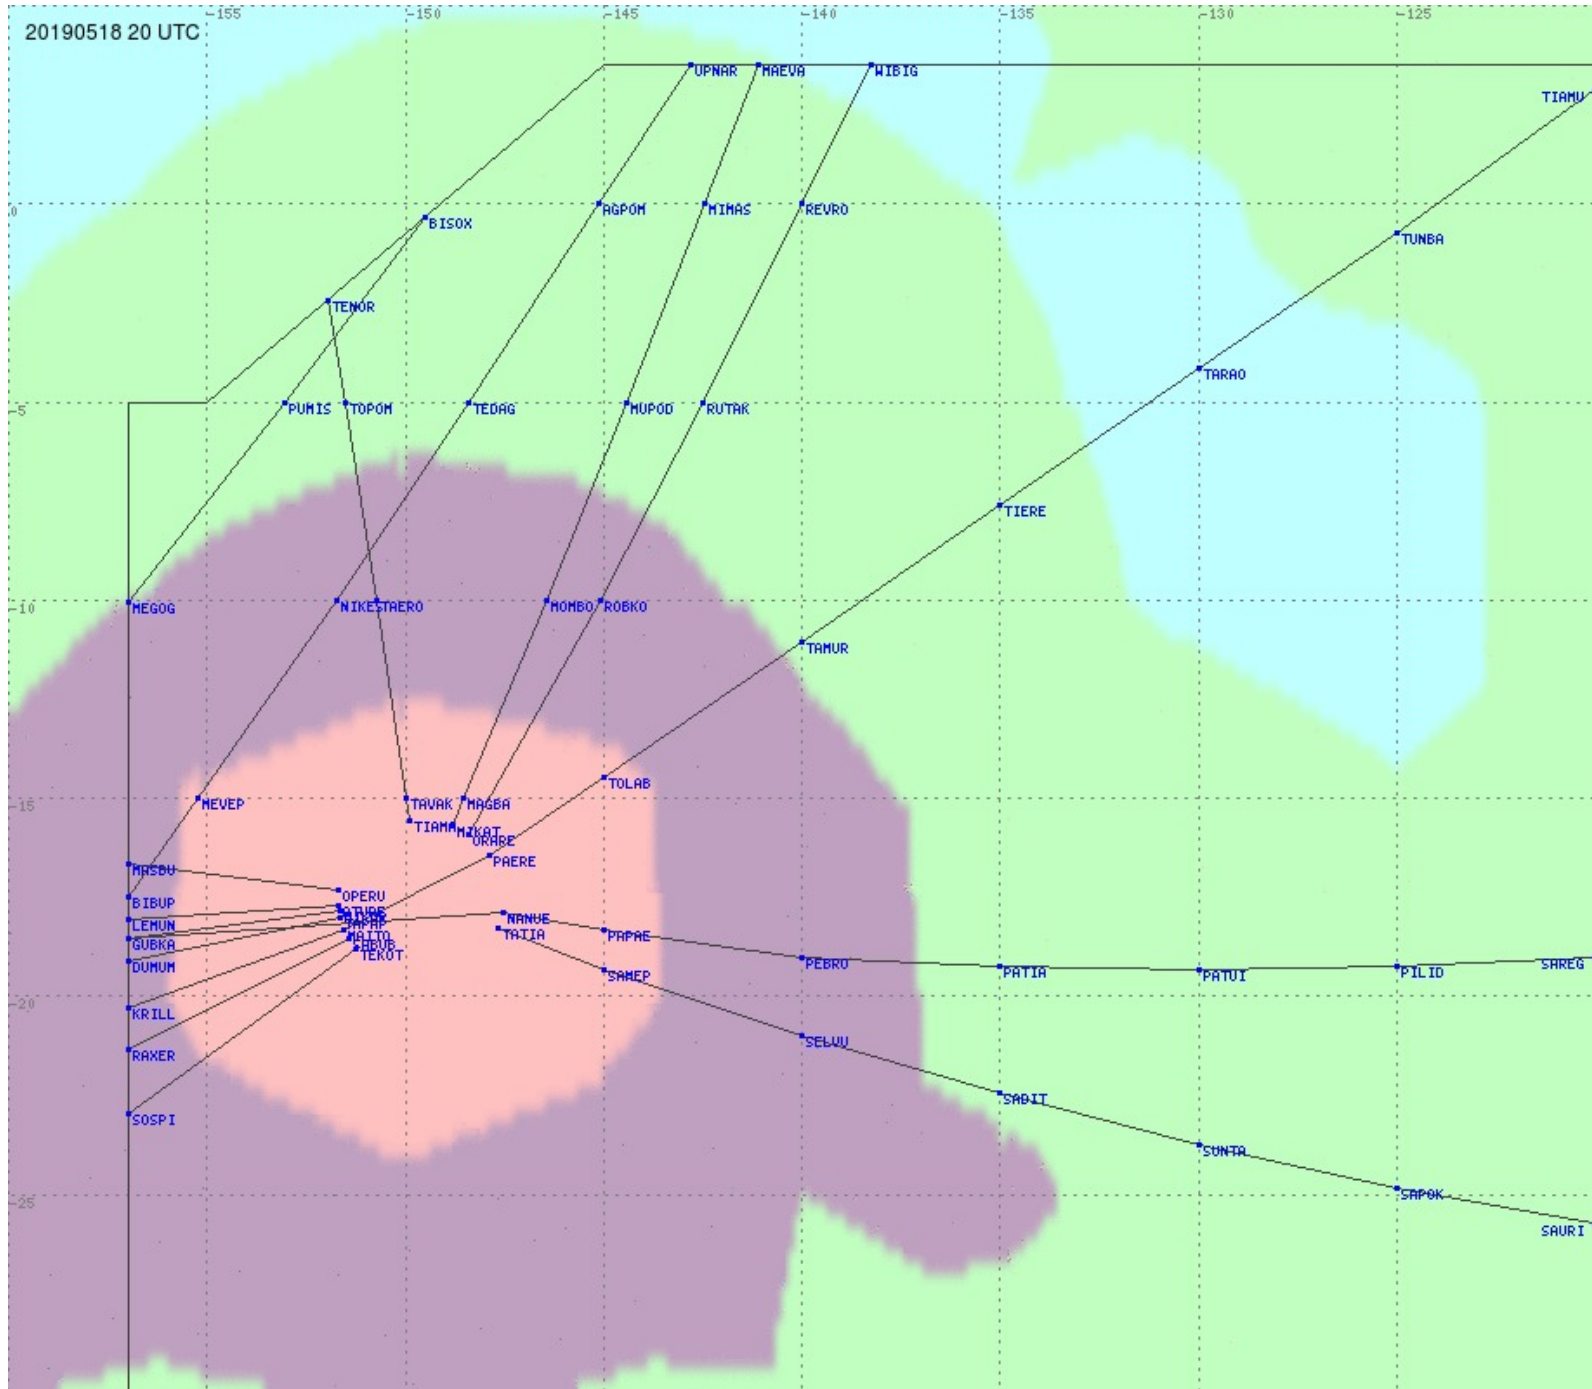

Tahiti FIR - HF Propag - 20190518

2.8 MHz 3.5 MHz 5.6 MHz 8.9 MHz 13.3 MHz 17.9 MHz None