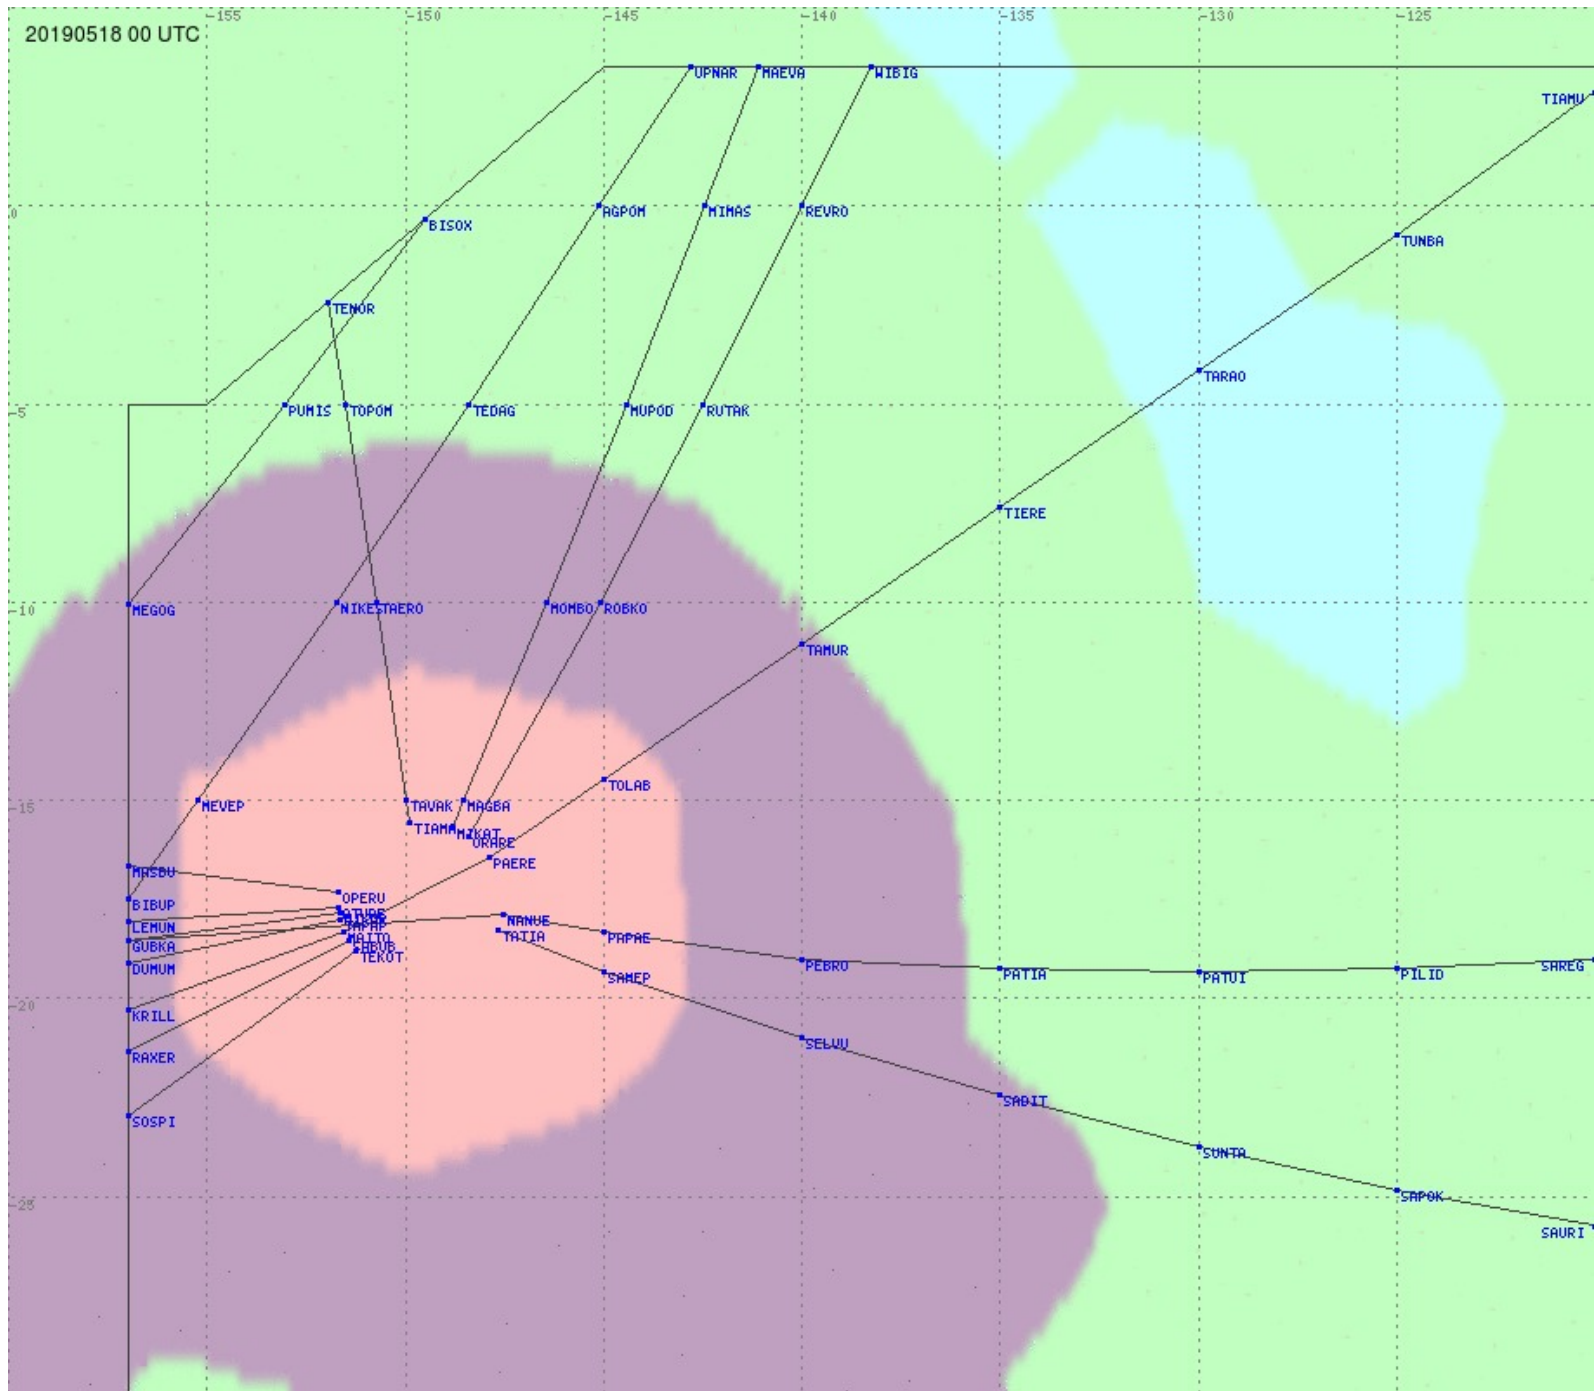

# Tahiti FIR - HF Propag - 20190518

2.8 MHz 3.5 MHz 5.6 MHz 8.9 MHz 13.3 MHz 17.9 MHz None