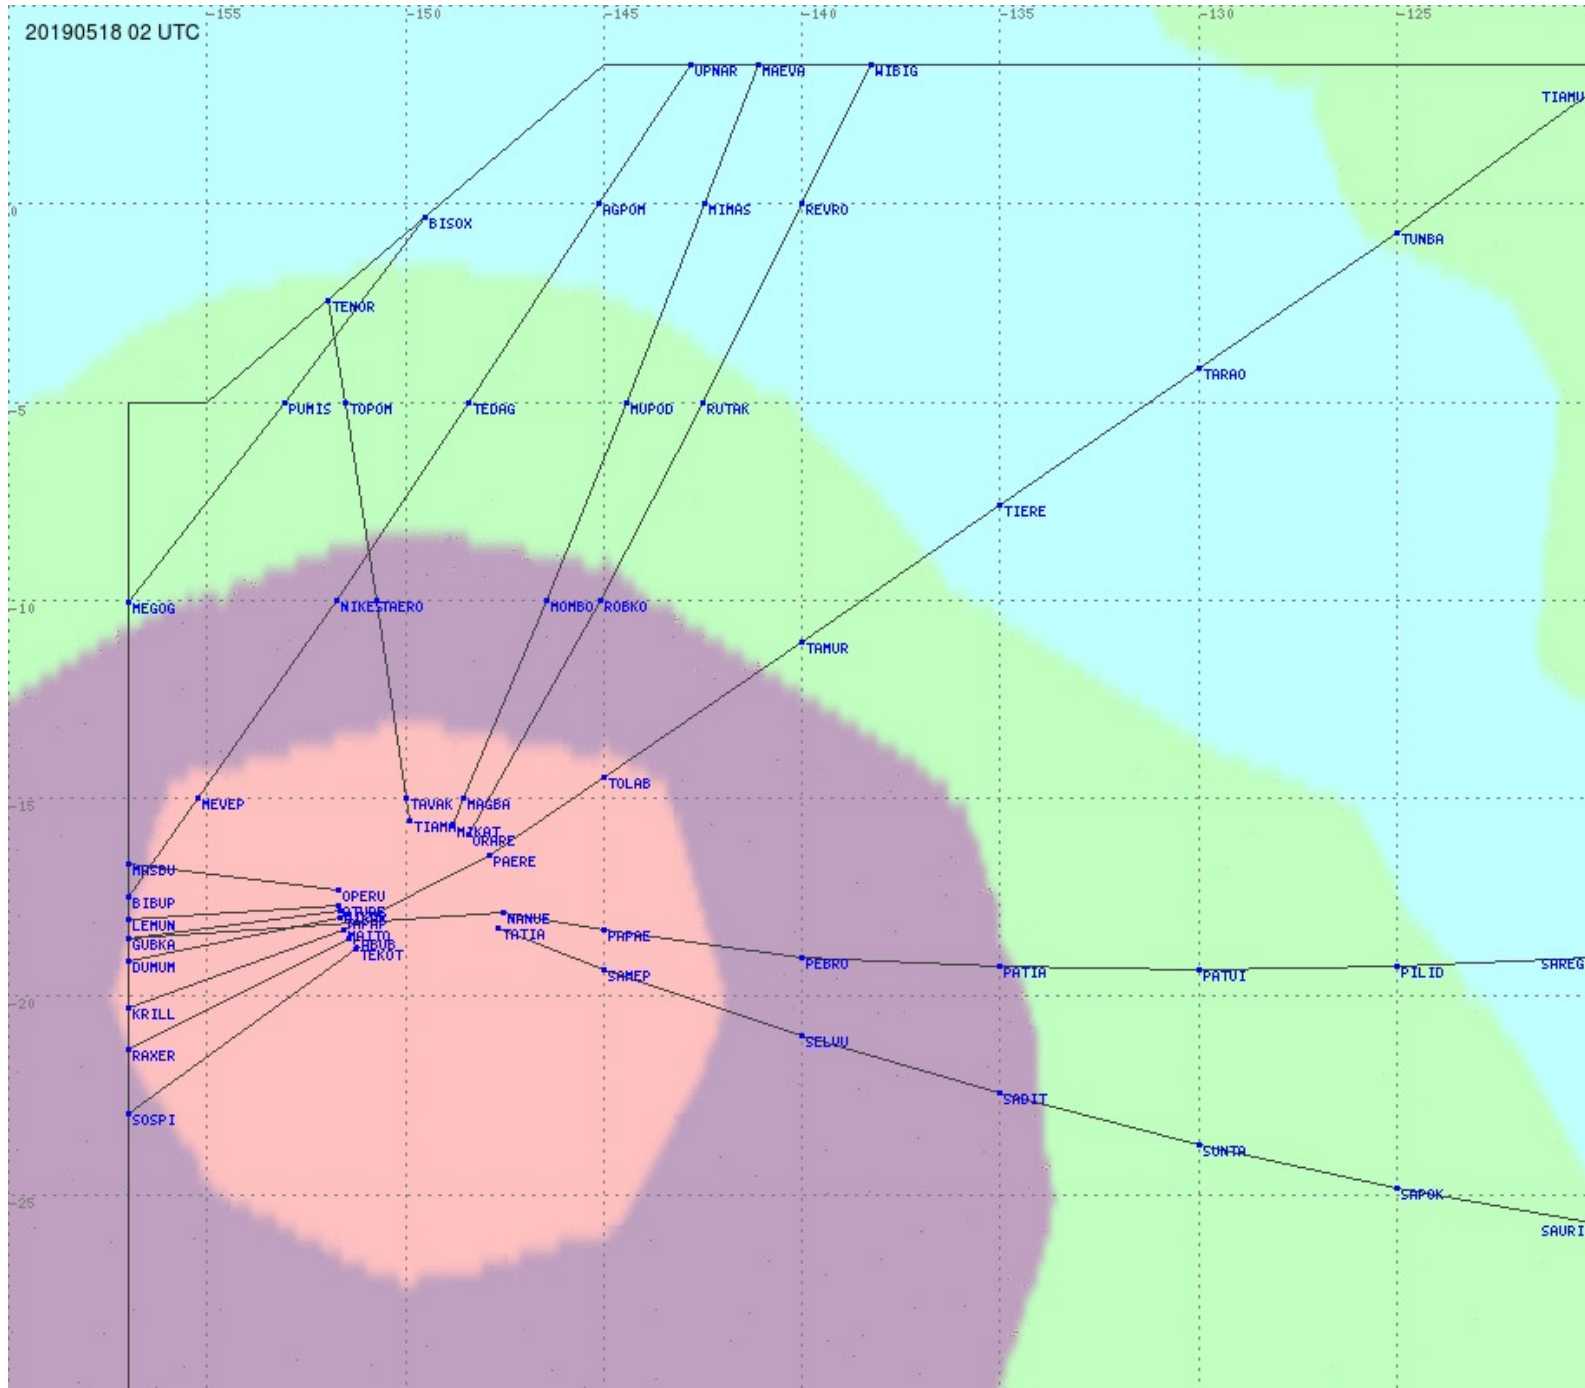

Tahiti FIR - HF Propag - 20190518

2.8 MHz 3.5 MHz 5.6 MHz 8.9 MHz 13.3 MHz 17.9 MHz None