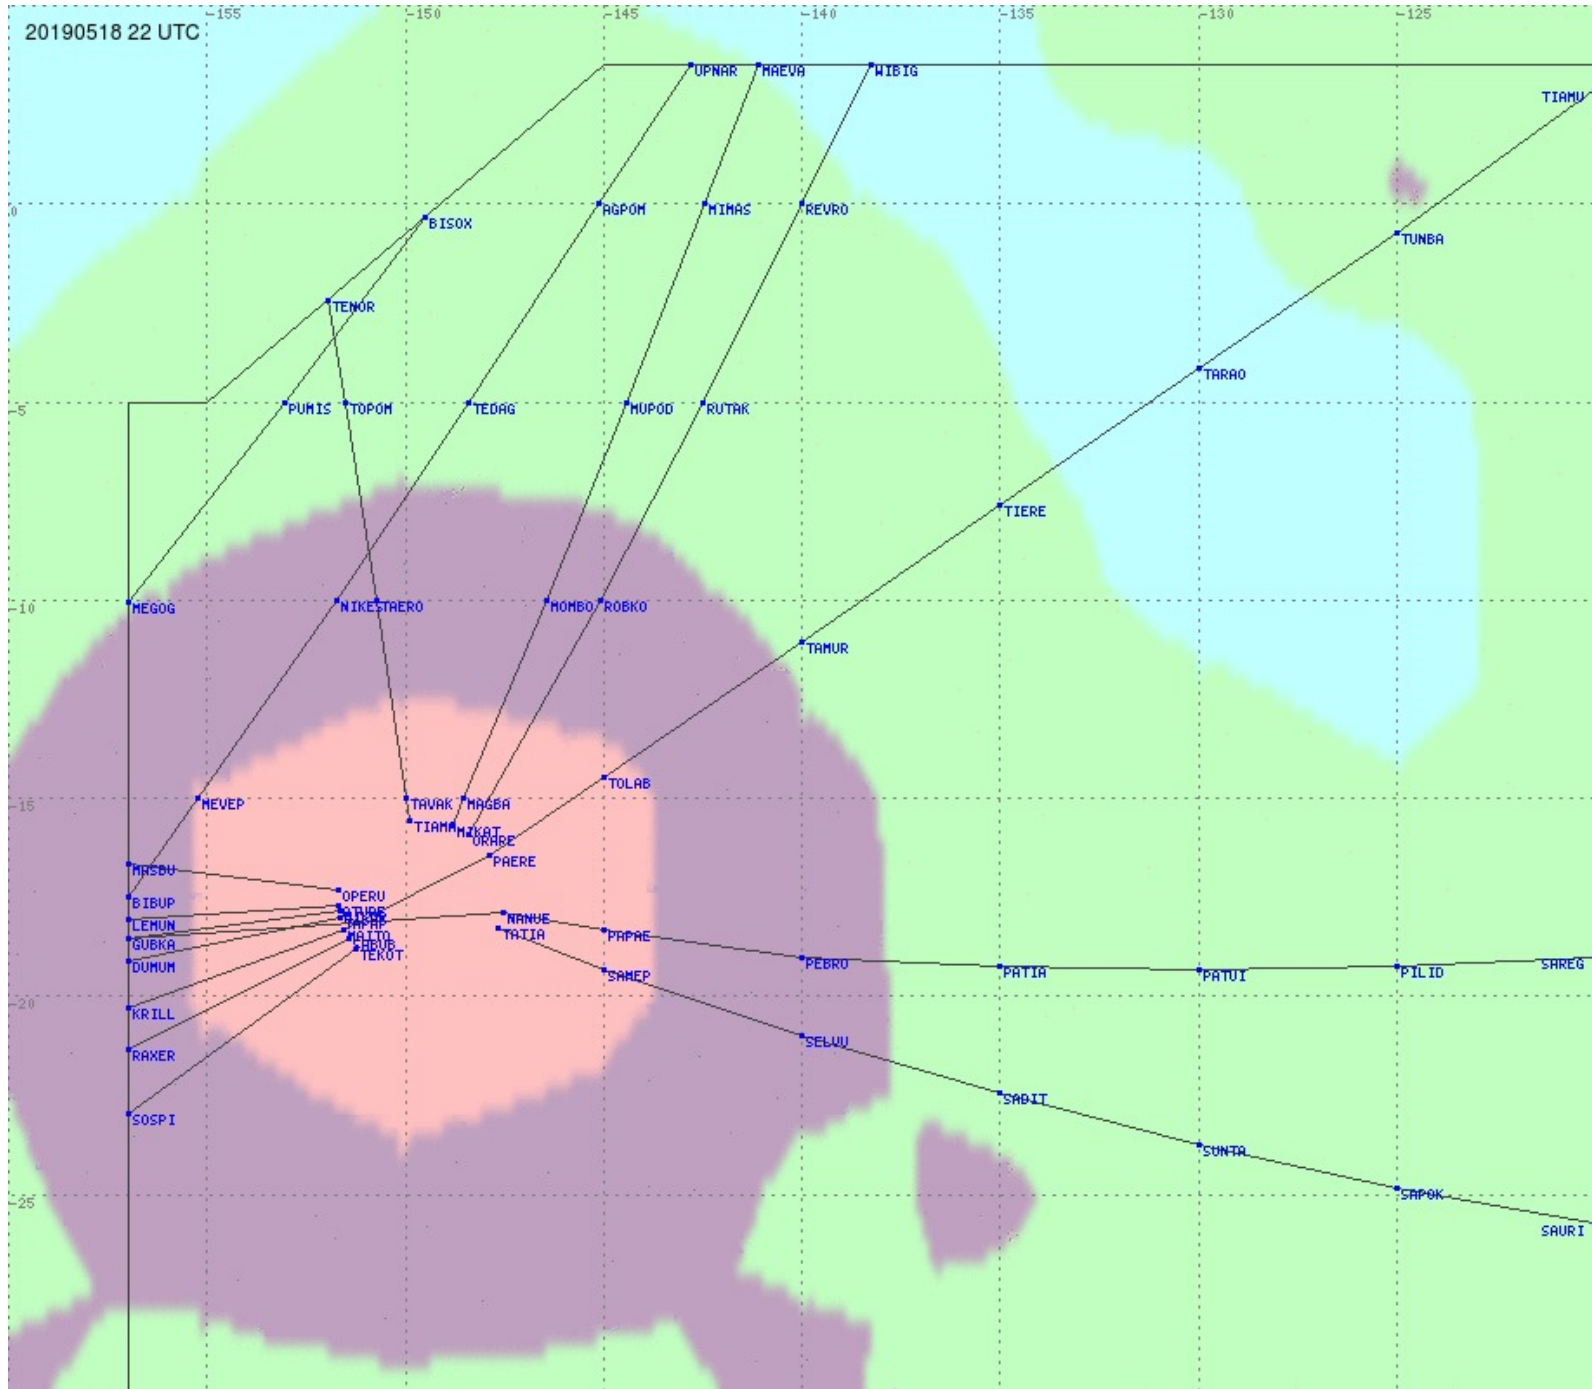

Tahiti FIR - HF Propag - 20190518

2.8 MHz 3.5 MHz 5.6 MHz 8.9 MHz 13.3 MHz 17.9 MHz None