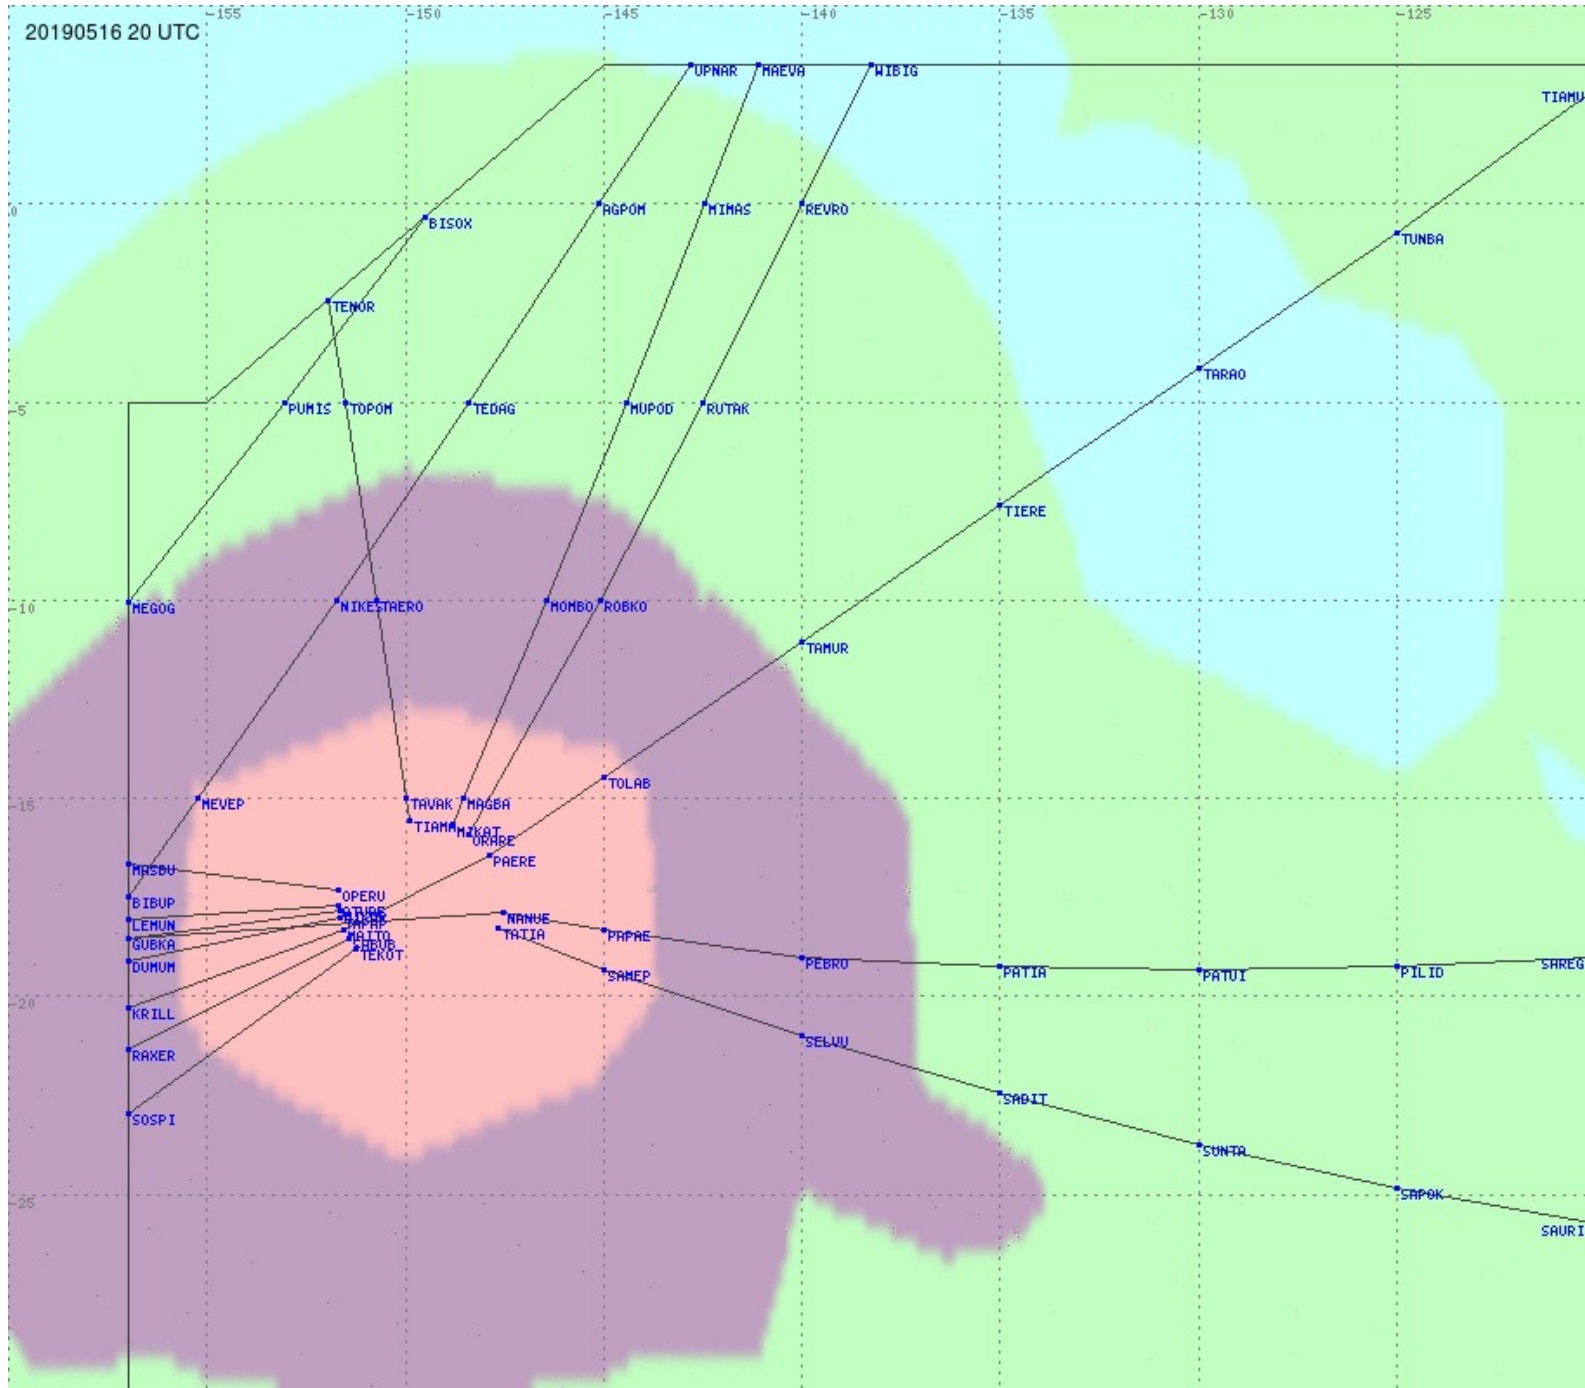

2.8 MHz
3.5 MHz
5.6 MHz
8.9 MHz
13.3 MHz
17.9 MHz
None

Tahiti FIR - HF Propag - 20190516

Tahiti FIR - HF Propag - 20190516

2.8 MHz 3.5 MHz 5.6 MHz 8.9 MHz 13.3 MHz 17.9 MHz None

Tahiti FIR - HF Propag - 20190516

Tahiti FIR - HF Propag - 20190516

Tahiti FIR - HF Propag - 20190516

Tahiti FIR - HF Propag - 20190516

2.8 MHz 3.5 MHz 5.6 MHz 8.9 MHz 13.3 MHz 17.9 MHz None

Tahiti FIR - HF Propag - 20190516

2.8 MHz 3.5 MHz 5.6 MHz 8.9 MHz 13.3 MHz 17.9 MHz None

Tahiti FIR - HF Propag - 20190516

2.8 MHz 3.5 MHz 5.6 MHz 8.9 MHz 13.3 MHz 17.9 MHz None

Tahiti FIR - HF Propag - 20190516

2.8 MHz 3.5 MHz 5.6 MHz 8.9 MHz 13.3 MHz 17.9 MHz None

Tahiti FIR - HF Propag - 20190516