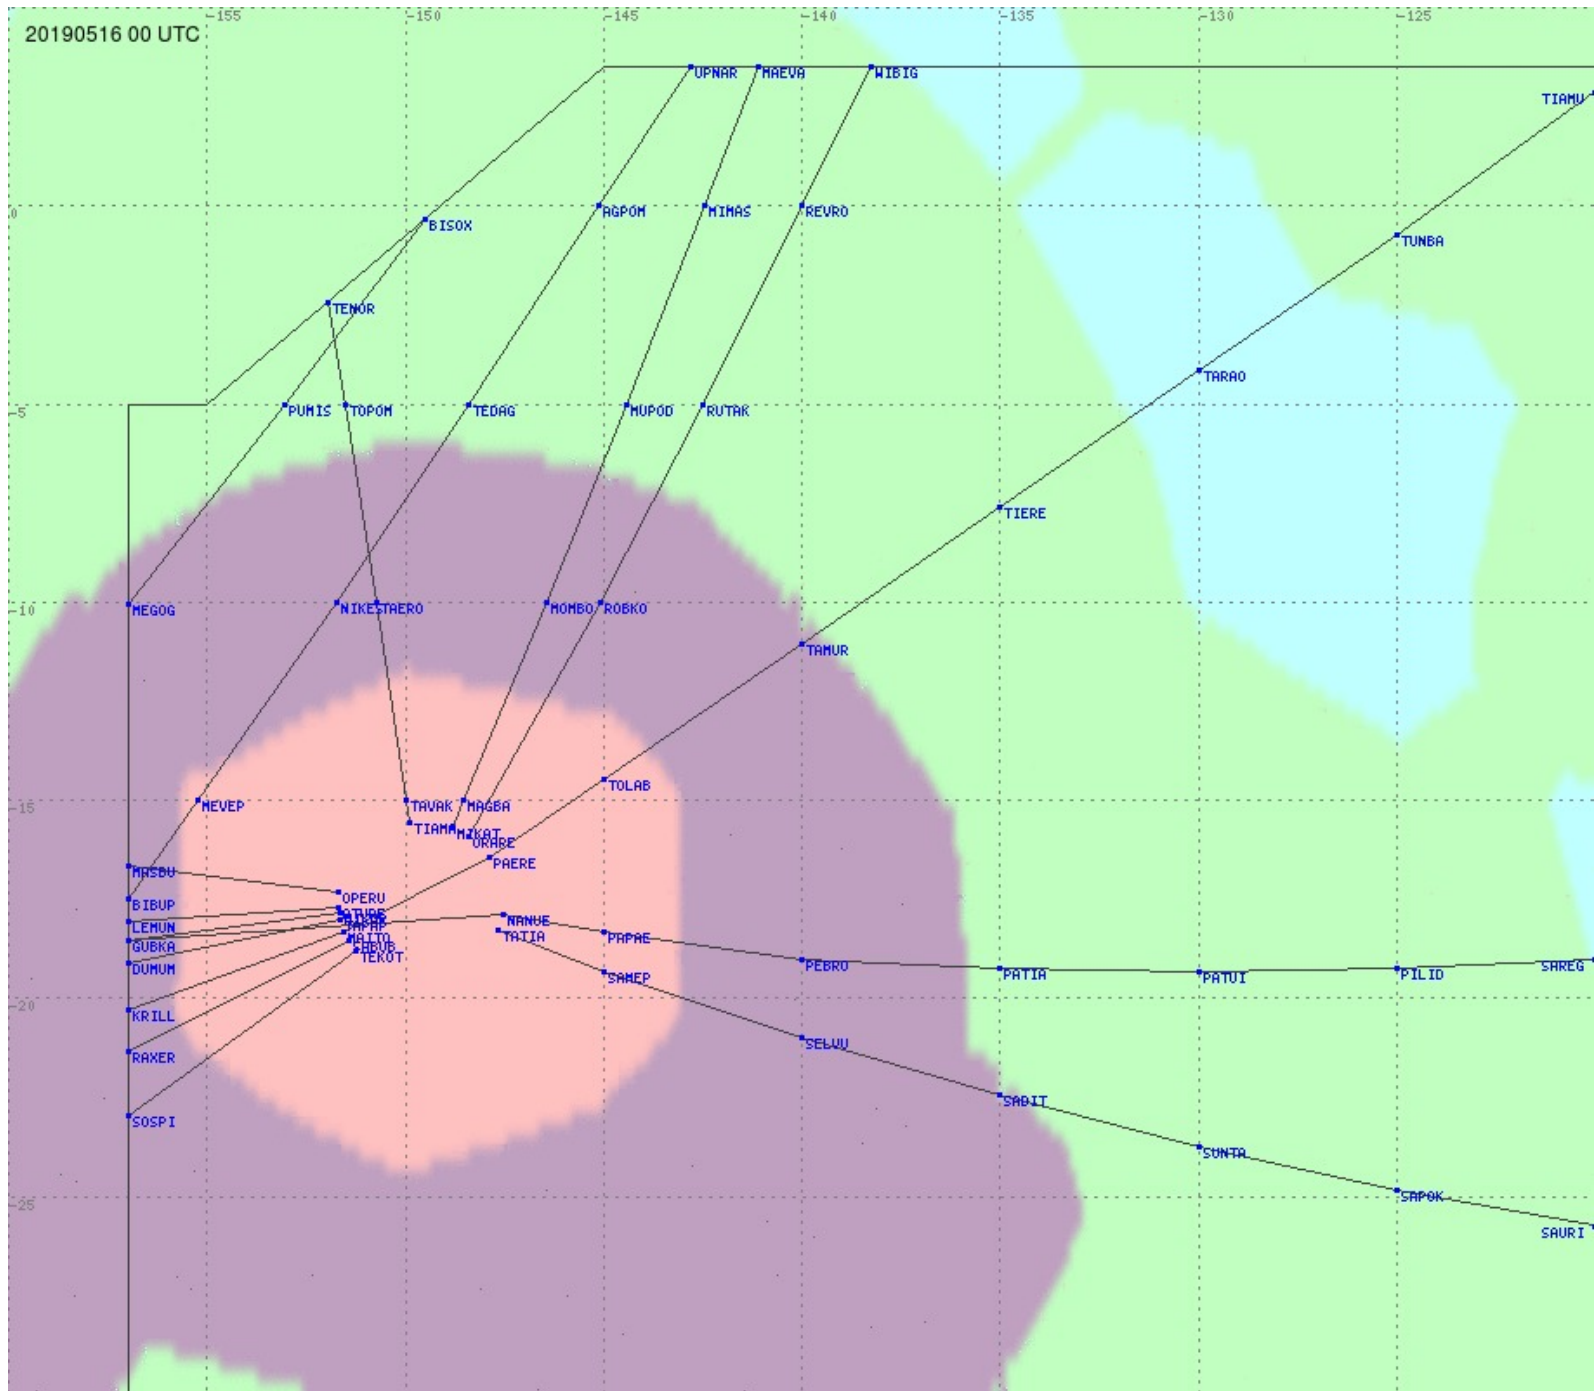

Tahiti FIR - HF Propag - 20190516

2.8 MHz
3.5 MHz
5.6 MHz
8.9 MHz
13.3 MHz
17.9 MHz
None

Tahiti FIR - HF Propag - 20190516

2.8 MHz 3.5 MHz 5.6 MHz 8.9 MHz 13.3 MHz 17.9 MHz None

Tahiti FIR - HF Propag - 20190516

2.8 MHz 3.5 MHz 5.6 MHz 8.9 MHz 13.3 MHz 17.9 MHz None

Tahiti FIR - HF Propag - 20190516

2.8 MHz 3.5 MHz 5.6 MHz 8.9 MHz 13.3 MHz 17.9 MHz None

Tahiti FIR - HF Propag - 20190516

2.8 MHz 3.5 MHz 5.6 MHz 8.9 MHz 13.3 MHz 17.9 MHz None