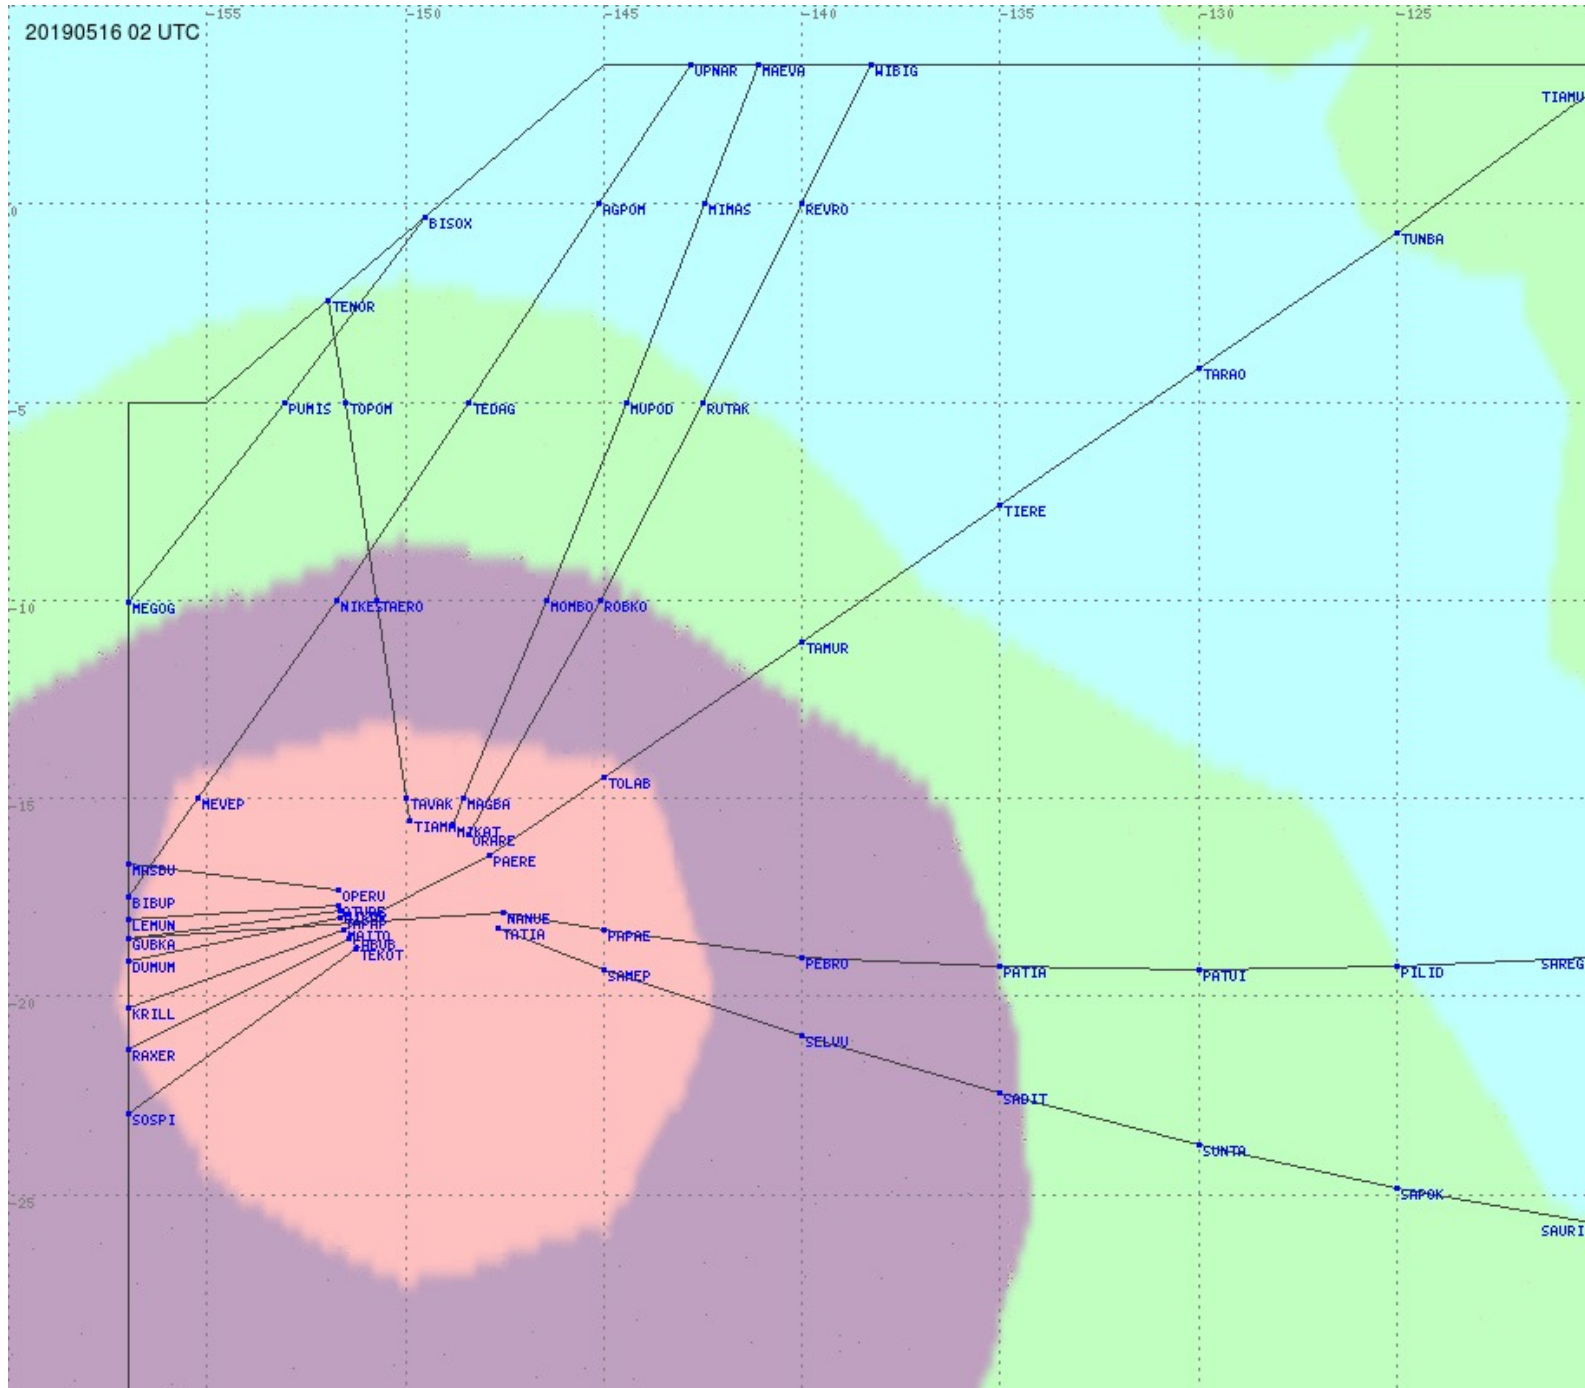

Tahiti FIR - HF Propag - 20190516

2.8 MHz
3.5 MHz
5.6 MHz
8.9 MHz
13.3 MHz
17.9 MHz
None

Tahiti FIR - HF Propag - 20190516

2.8 MHz 3.5 MHz 5.6 MHz 8.9 MHz 13.3 MHz 17.9 MHz None

Tahiti FIR - HF Propag - 20190516

2.8 MHz 3.5 MHz 5.6 MHz 8.9 MHz 13.3 MHz 17.9 MHz None

Tahiti FIR - HF Propag - 20190516

2.8 MHz 3.5 MHz 5.6 MHz 8.9 MHz 13.3 MHz 17.9 MHz None

Tahiti FIR - HF Propag - 20190516

2.8 MHz 3.5 MHz 5.6 MHz 8.9 MHz 13.3 MHz 17.9 MHz None