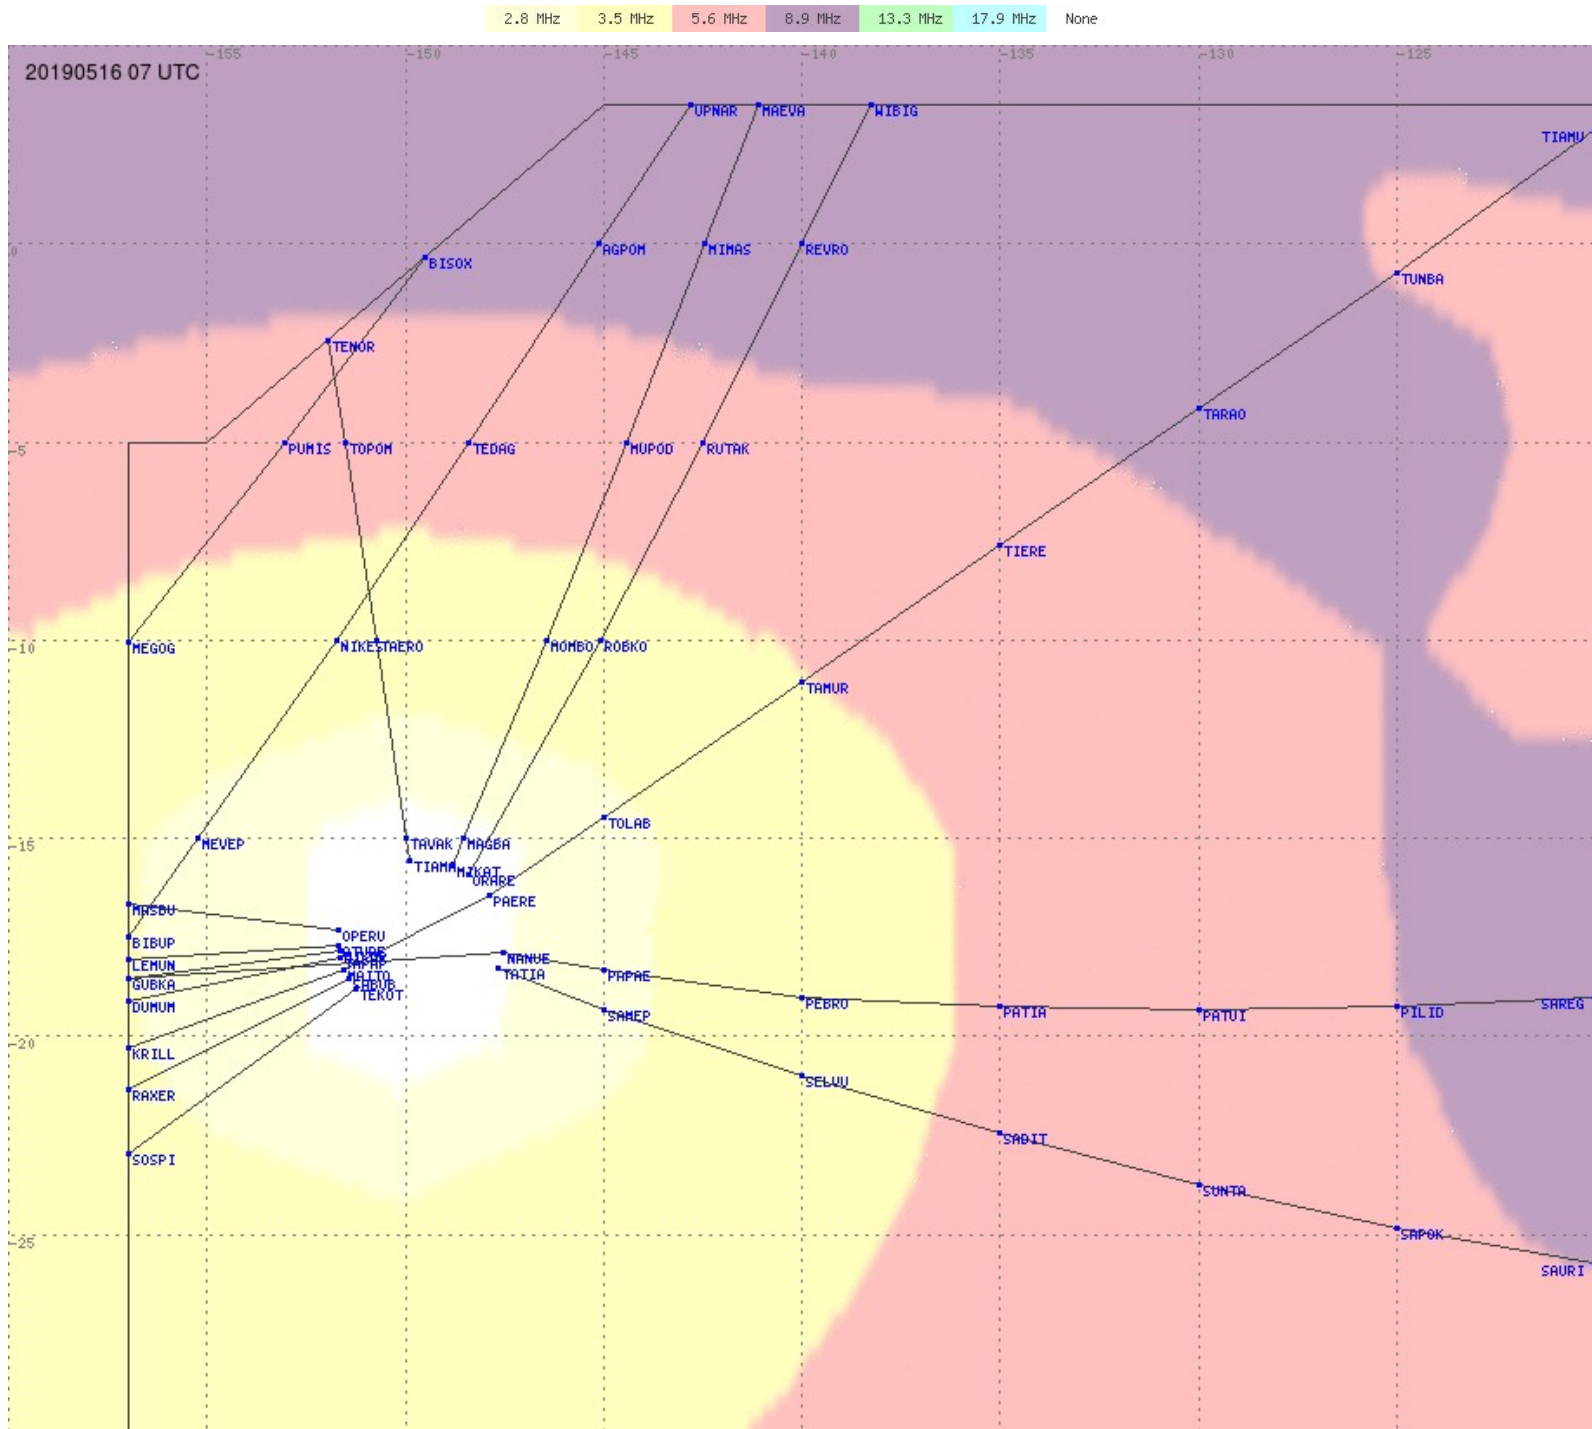

Tahiti FIR - HF Propag - 20190516