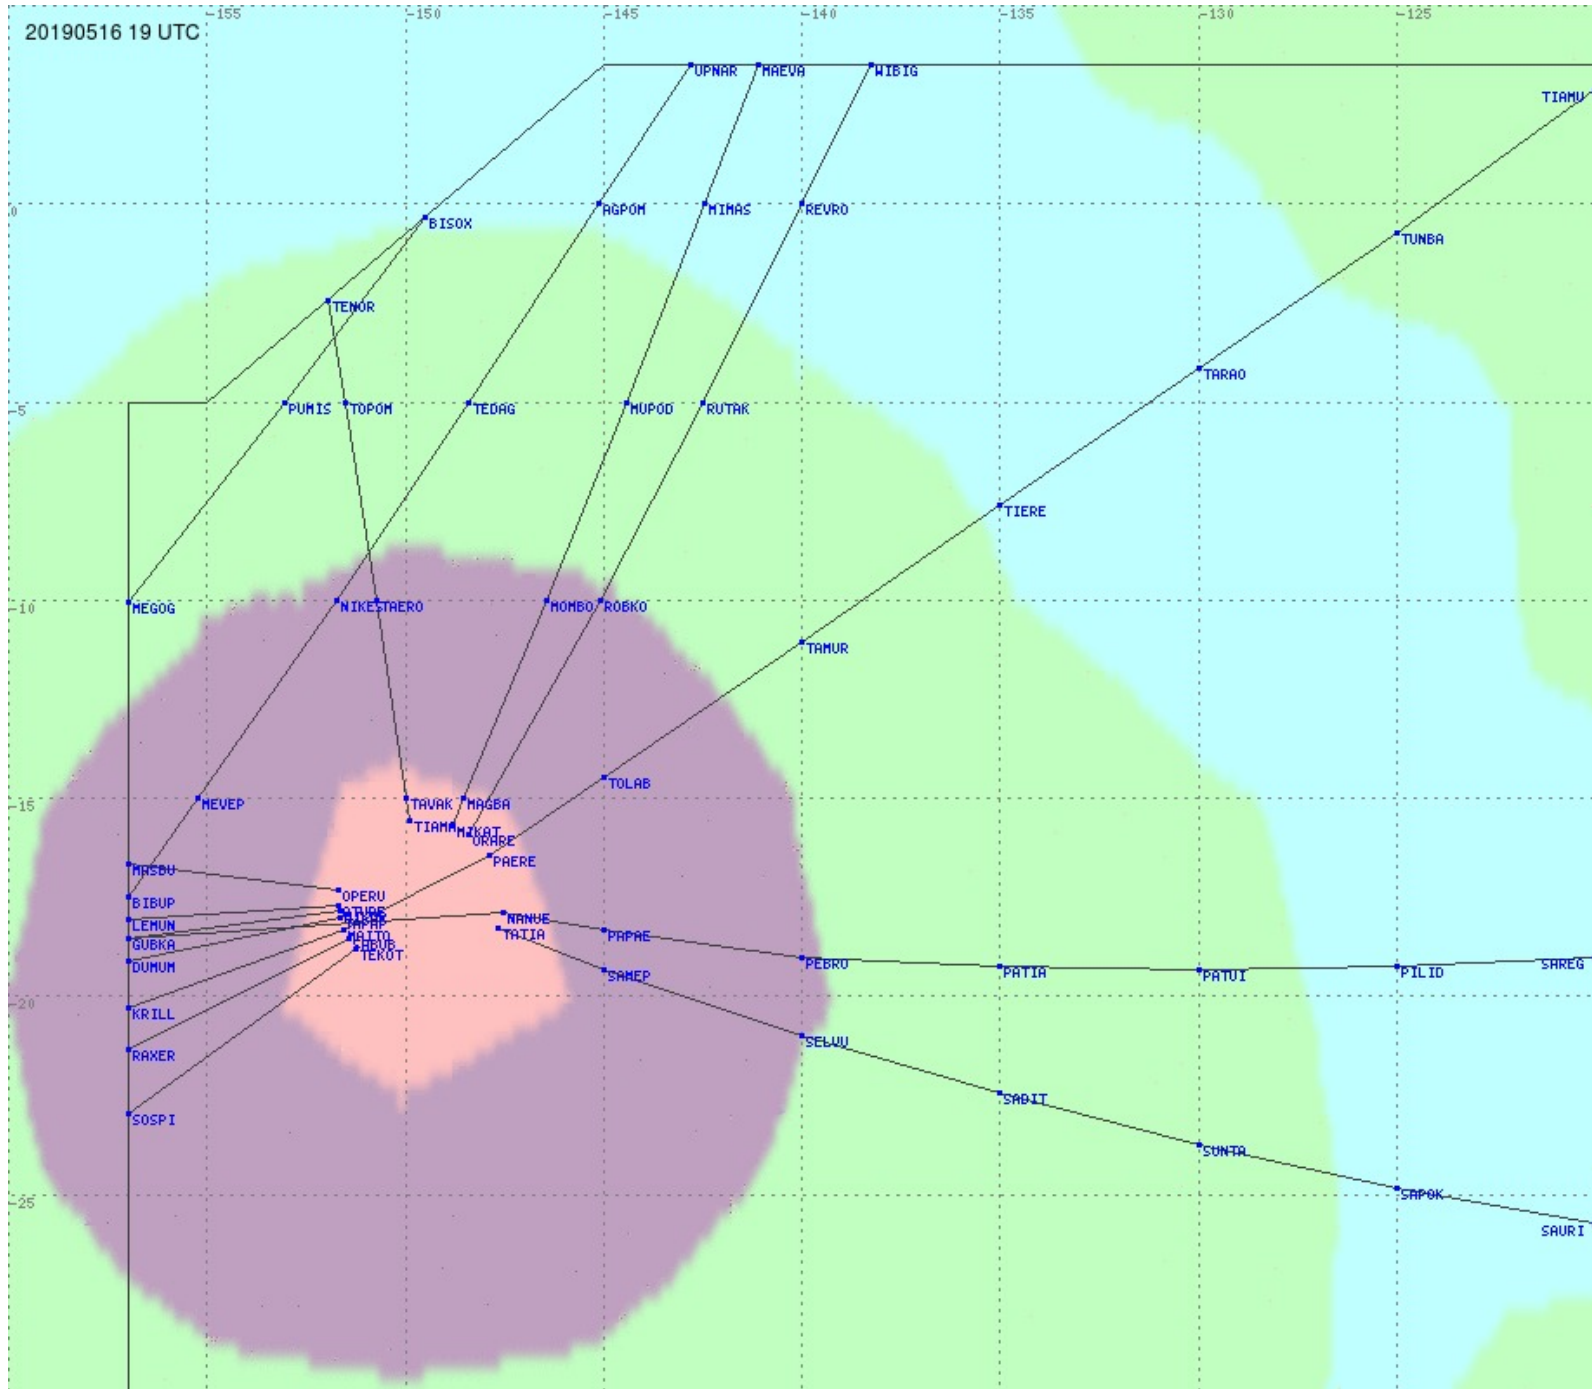

Tahiti FIR - HF Propag - 20190516

2.8 MHz
3.5 MHz
5.6 MHz
8.9 MHz
13.3 MHz
17.9 MHz
None

Tahiti FIR - HF Propag - 20190516

2.8 MHz 3.5 MHz 5.6 MHz 8.9 MHz 13.3 MHz 17.9 MHz None

Tahiti FIR - HF Propag - 20190516

2.8 MHz
3.5 MHz
5.6 MHz
8.9 MHz
13.3 MHz
17.9 MHz
None

Tahiti FIR - HF Propag - 20190516

Tahiti FIR - HF Propag - 20190516

2.8 MHz 3.5 MHz 5.6 MHz 8.9 MHz 13.3 MHz 17.9 MHz None

Tahiti FIR - HF Propag - 20190516

Tahiti FIR - HF Propag - 20190516

Tahiti FIR - HF Propag - 20190516

Tahiti FIR - HF Propag - 20190516

2.8 MHz 3.5 MHz 5.6 MHz 8.9 MHz 13.3 MHz 17.9 MHz None

Tahiti FIR - HF Propag - 20190516

2.8 MHz 3.5 MHz 5.6 MHz 8.9 MHz 13.3 MHz 17.9 MHz None