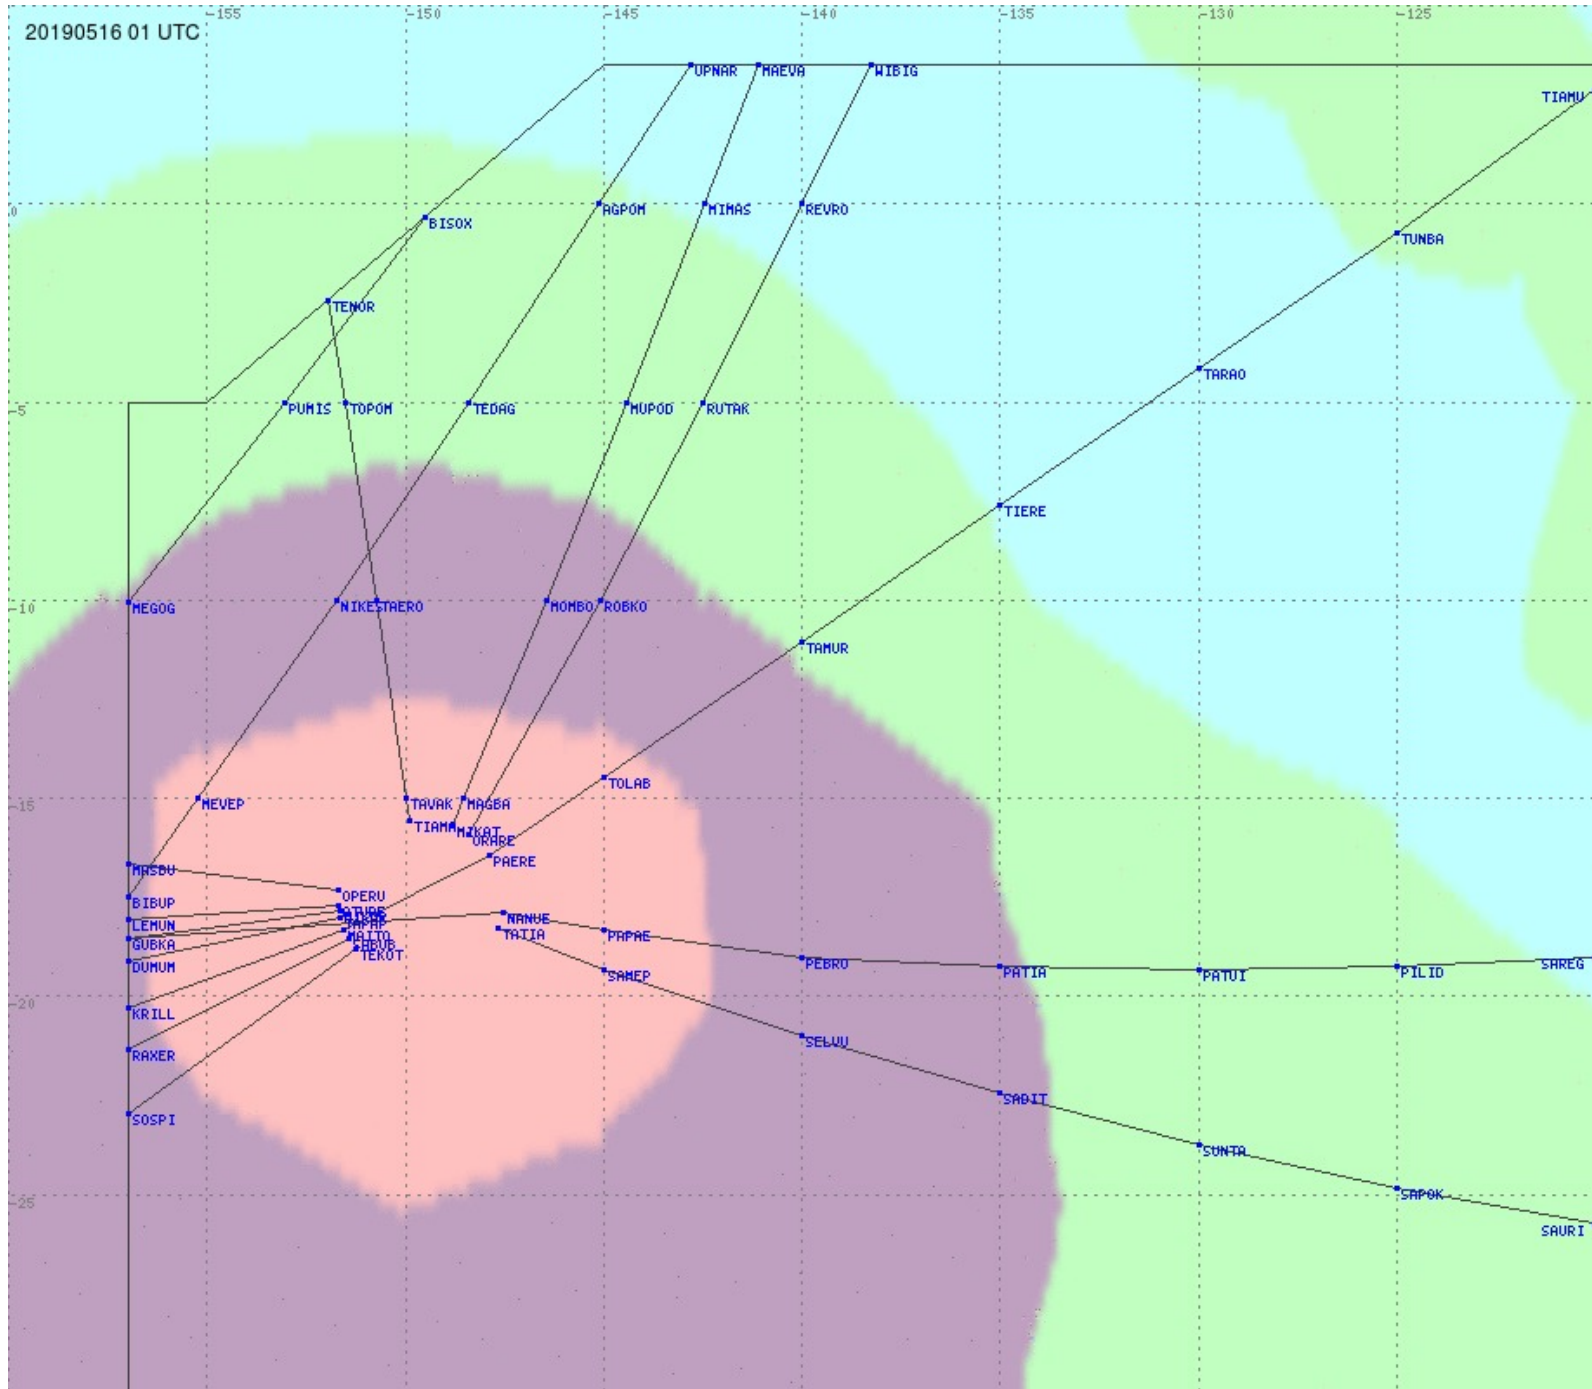

Tahiti FIR - HF Propag - 20190516

2.8 MHz
3.5 MHz
5.6 MHz
8.9 MHz
13.3 MHz
17.9 MHz
None

Tahiti FIR - HF Propag - 20190516

2.8 MHz 3.5 MHz 5.6 MHz 8.9 MHz 13.3 MHz 17.9 MHz None

Tahiti FIR - HF Propag - 20190516

2.8 MHz 3.5 MHz 5.6 MHz 8.9 MHz 13.3 MHz 17.9 MHz None

Tahiti FIR - HF Propag - 20190516

2.8 MHz 3.5 MHz 5.6 MHz 8.9 MHz 13.3 MHz 17.9 MHz None

Tahiti FIR - HF Propag - 20190516

2.8 MHz 3.5 MHz 5.6 MHz 8.9 MHz 13.3 MHz 17.9 MHz None