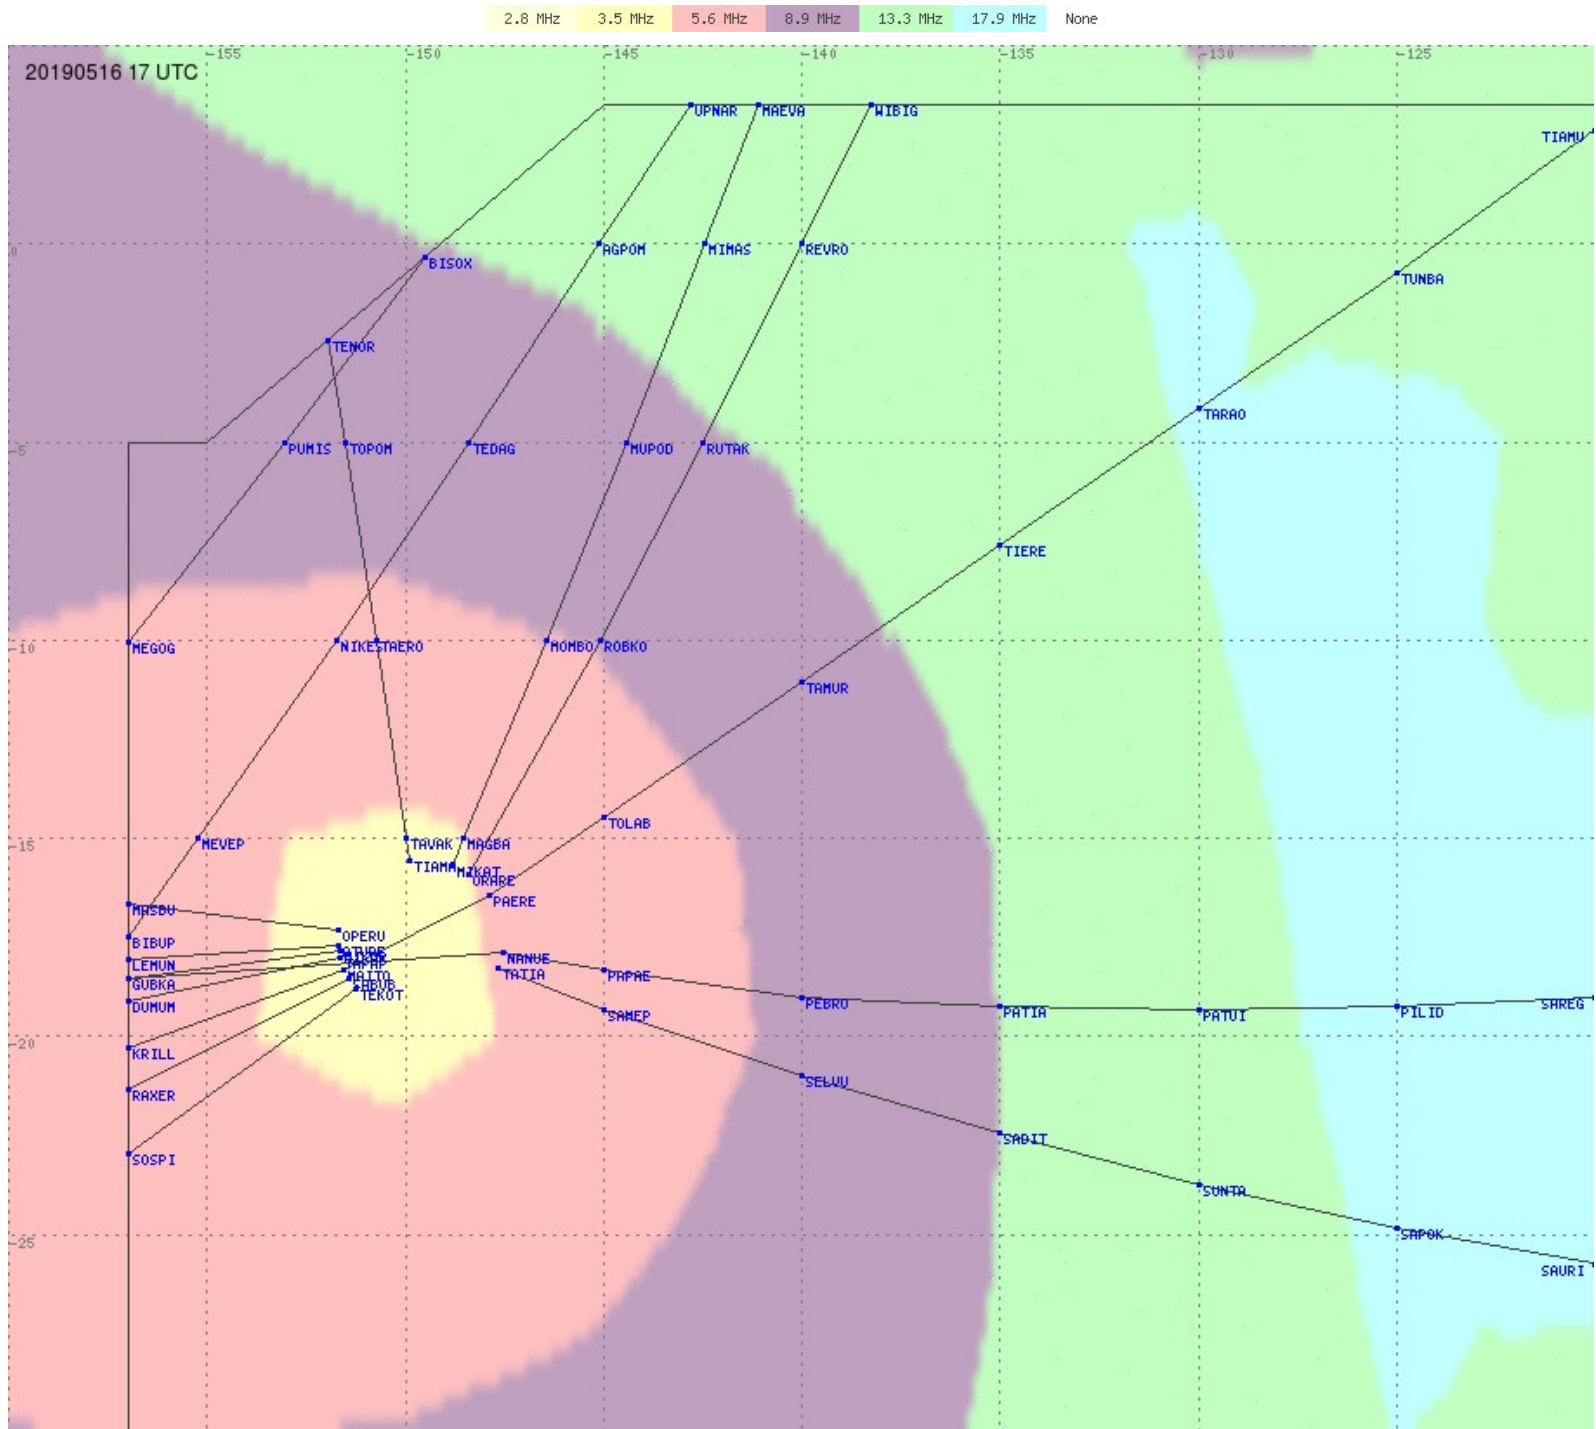

2.8 MHz
3.5 MHz
5.6 MHz
8.9 MHz
13.3 MHz
17.9 MHz
None

Tahiti FIR - HF Propag - 20190516

Tahiti FIR - HF Propag - 20190516

2.8 MHz 3.5 MHz 5.6 MHz 8.9 MHz 13.3 MHz 17.9 MHz None

Tahiti FIR - HF Propag - 20190516

Tahiti FIR - HF Propag - 20190516

Tahiti FIR - HF Propag - 20190516

Tahiti FIR - HF Propag - 20190516

2.8 MHz 3.5 MHz 5.6 MHz 8.9 MHz 13.3 MHz 17.9 MHz None

Tahiti FIR - HF Propag - 20190516

2.8 MHz 3.5 MHz 5.6 MHz 8.9 MHz 13.3 MHz 17.9 MHz None