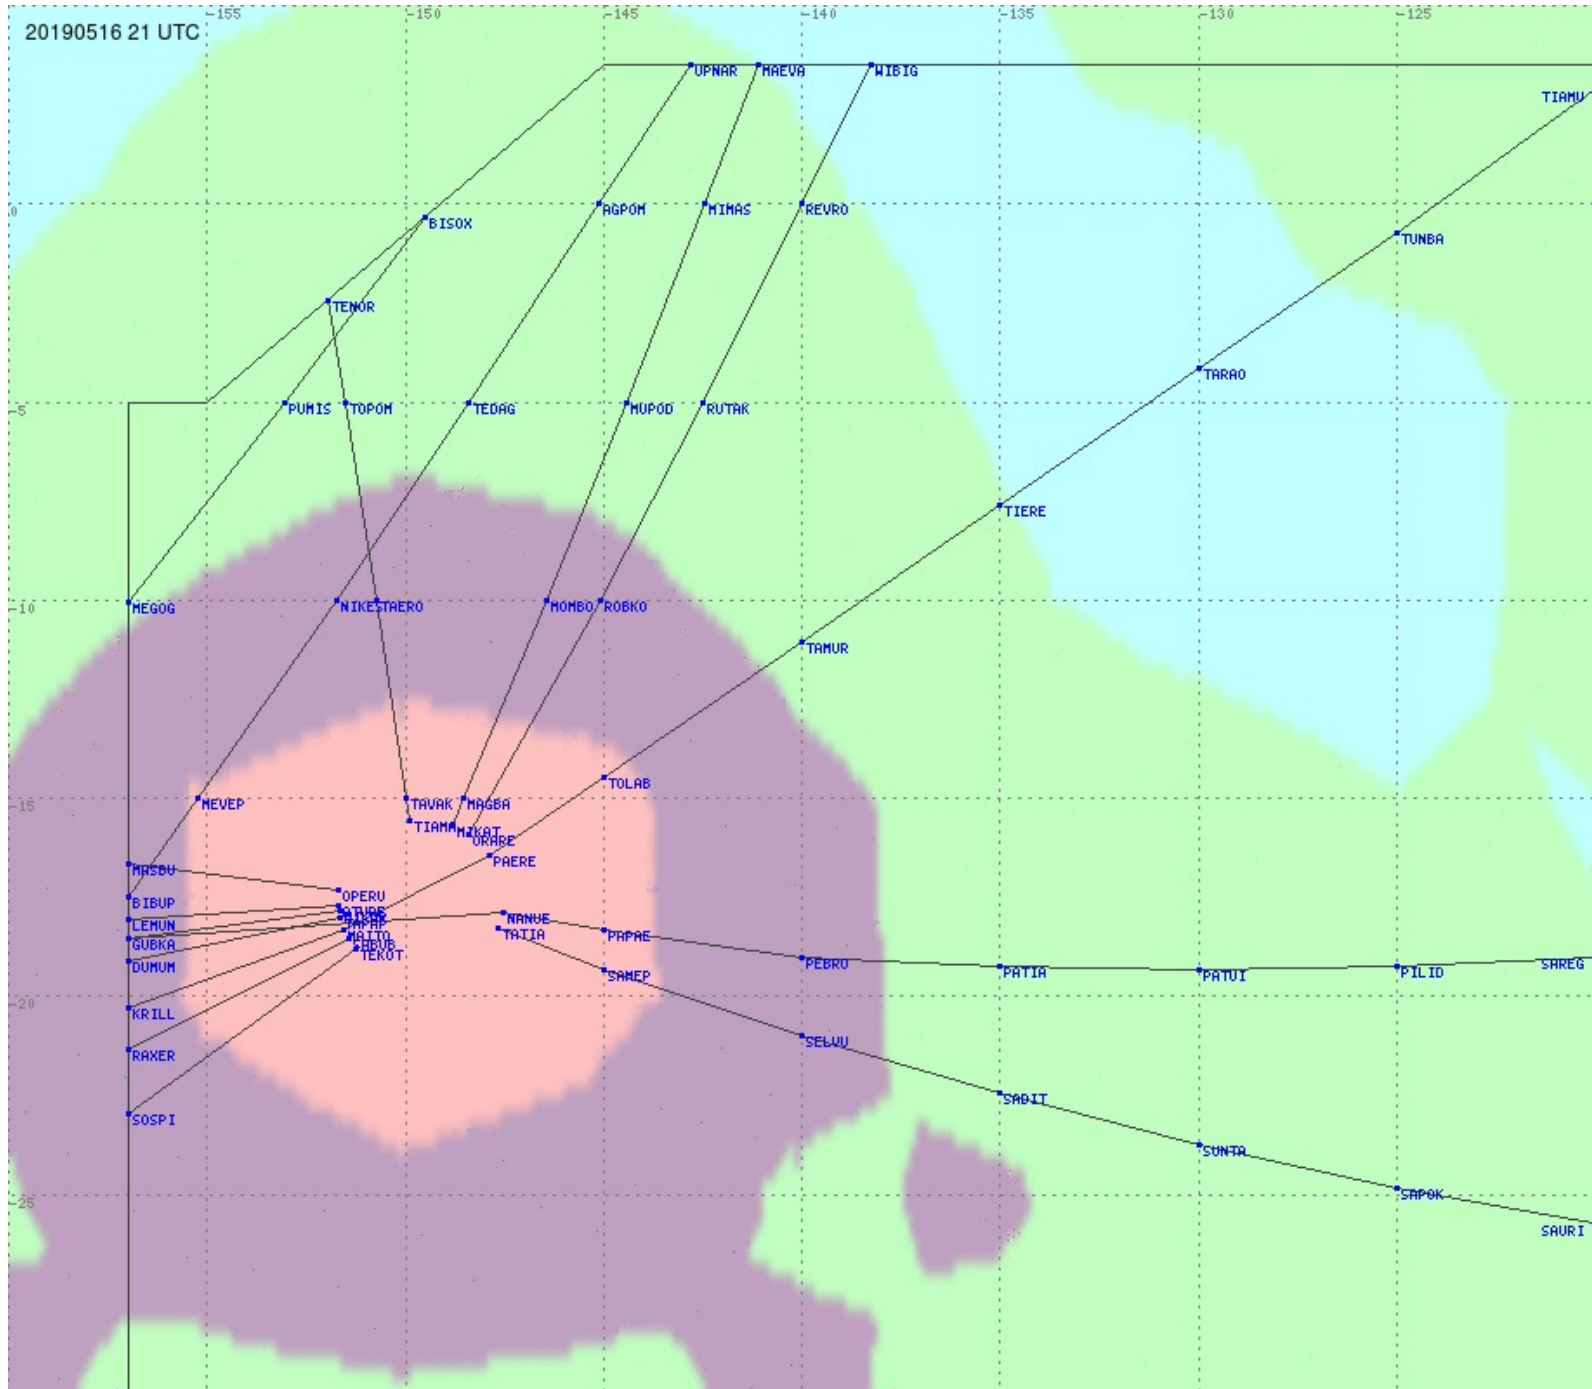

2.8 MHz
3.5 MHz
5.6 MHz
8.9 MHz
13.3 MHz
17.9 MHz
None

Tahiti FIR - HF Propag - 20190516

Tahiti FIR - HF Propag - 20190516

2.8 MHz 3.5 MHz 5.6 MHz 8.9 MHz 13.3 MHz 17.9 MHz None

Tahiti FIR - HF Propag - 20190516

Tahiti FIR - HF Propag - 20190516

Tahiti FIR - HF Propag - 20190516

Tahiti FIR - HF Propag - 20190516

2.8 MHz 3.5 MHz 5.6 MHz 8.9 MHz 13.3 MHz 17.9 MHz None

Tahiti FIR - HF Propag - 20190516

2.8 MHz 3.5 MHz 5.6 MHz 8.9 MHz 13.3 MHz 17.9 MHz None

Tahiti FIR - HF Propag - 20190516

2.8 MHz 3.5 MHz 5.6 MHz 8.9 MHz 13.3 MHz 17.9 MHz None

Tahiti FIR - HF Propag - 20190516

2.8 MHz 3.5 MHz 5.6 MHz 8.9 MHz 13.3 MHz 17.9 MHz None

Tahiti FIR - HF Propag - 20190516