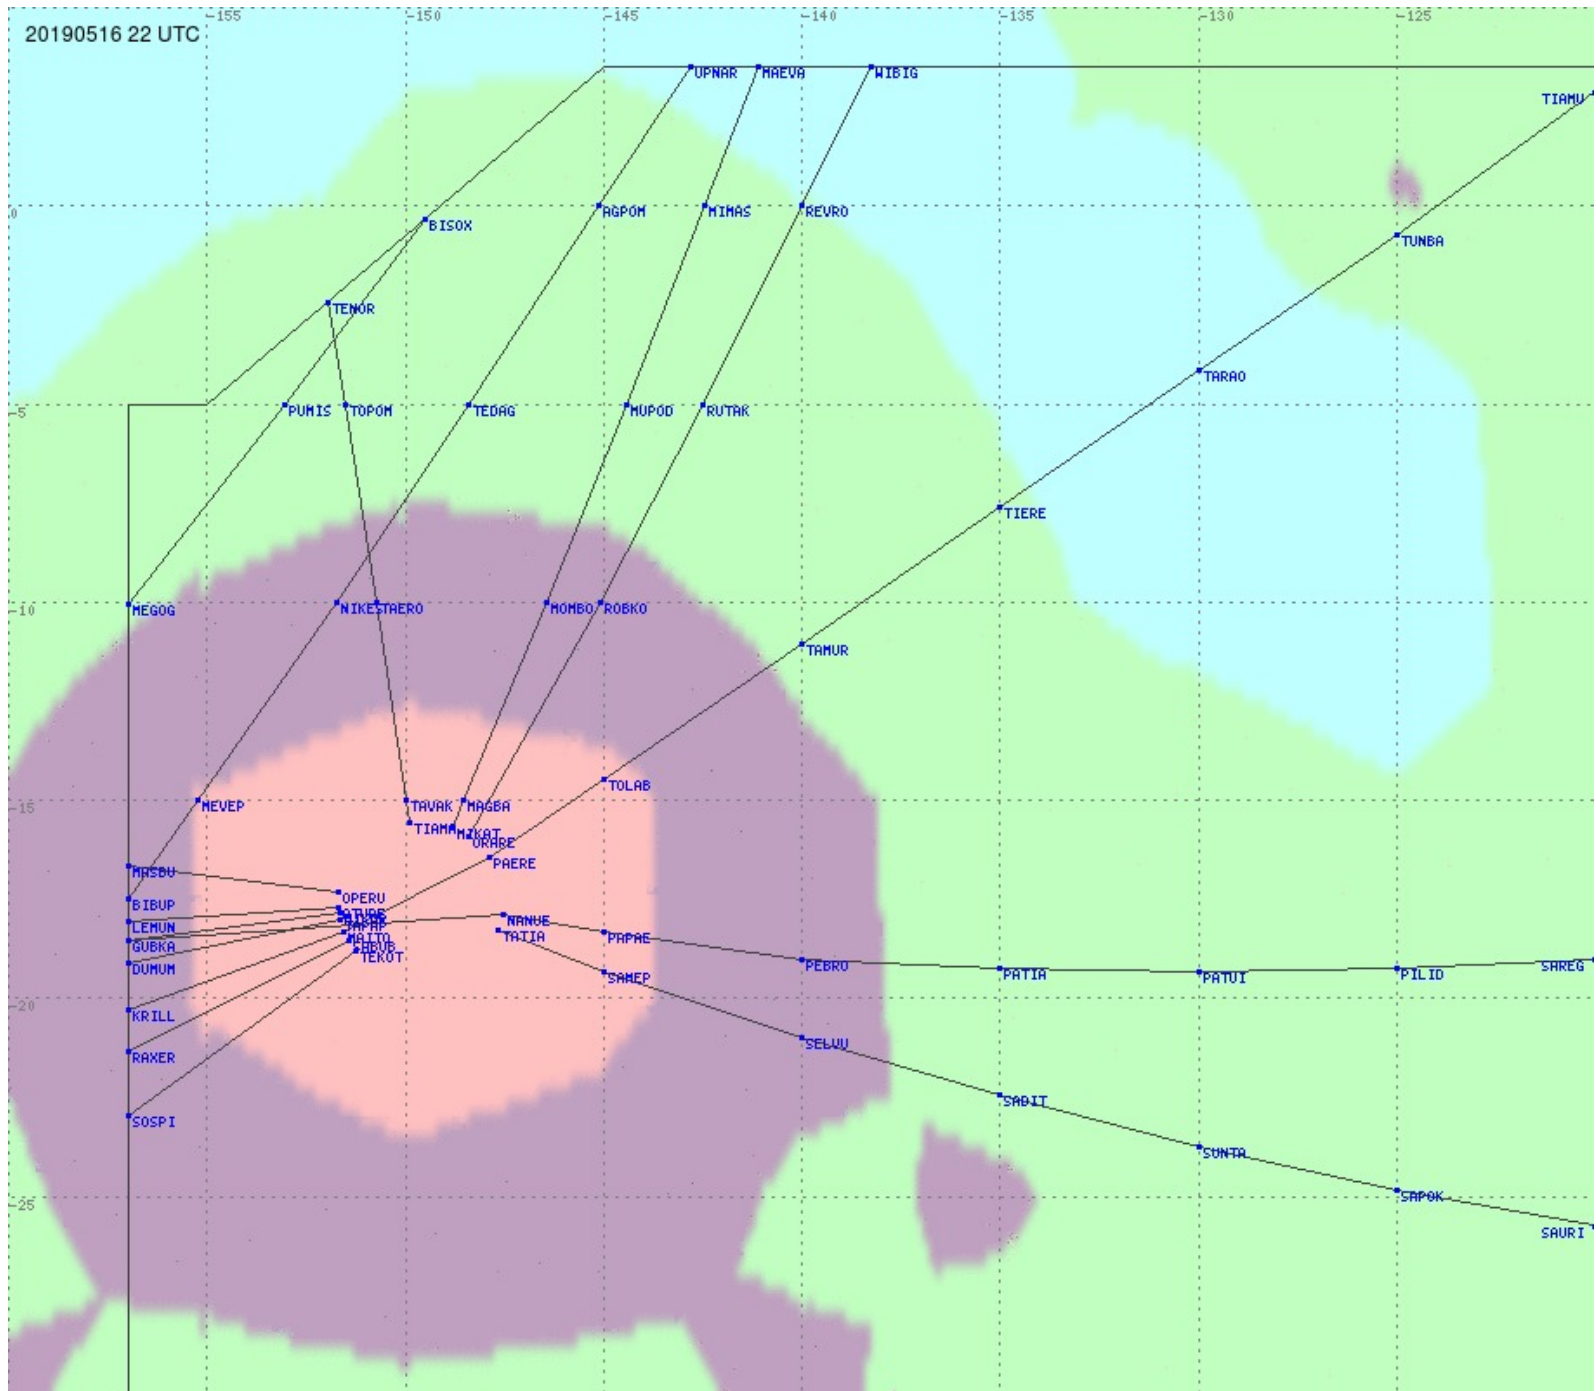

2.8 MHz
3.5 MHz
5.6 MHz
8.9 MHz
13.3 MHz
17.9 MHz
None

Tahiti FIR - HF Propag - 20190516

Tahiti FIR - HF Propag - 20190516

2.8 MHz 3.5 MHz 5.6 MHz 8.9 MHz 13.3 MHz 17.9 MHz None

Tahiti FIR - HF Propag - 20190516

Tahiti FIR - HF Propag - 20190516

Tahiti FIR - HF Propag - 20190516

Tahiti FIR - HF Propag - 20190516

2.8 MHz 3.5 MHz 5.6 MHz 8.9 MHz 13.3 MHz 17.9 MHz None

Tahiti FIR - HF Propag - 20190516

2.8 MHz 3.5 MHz 5.6 MHz 8.9 MHz 13.3 MHz 17.9 MHz None

Tahiti FIR - HF Propag - 20190516

2.8 MHz 3.5 MHz 5.6 MHz 8.9 MHz 13.3 MHz 17.9 MHz None

Tahiti FIR - HF Propag - 20190516

2.8 MHz 3.5 MHz 5.6 MHz 8.9 MHz 13.3 MHz 17.9 MHz None

Tahiti FIR - HF Propag - 20190516

2.8 MHz 3.5 MHz 5.6 MHz 8.9 MHz 13.3 MHz 17.9 MHz None

Tahiti FIR - HF Propag - 20190516

2.8 MHz 3.5 MHz 5.6 MHz 8.9 MHz 13.3 MHz 17.9 MHz None