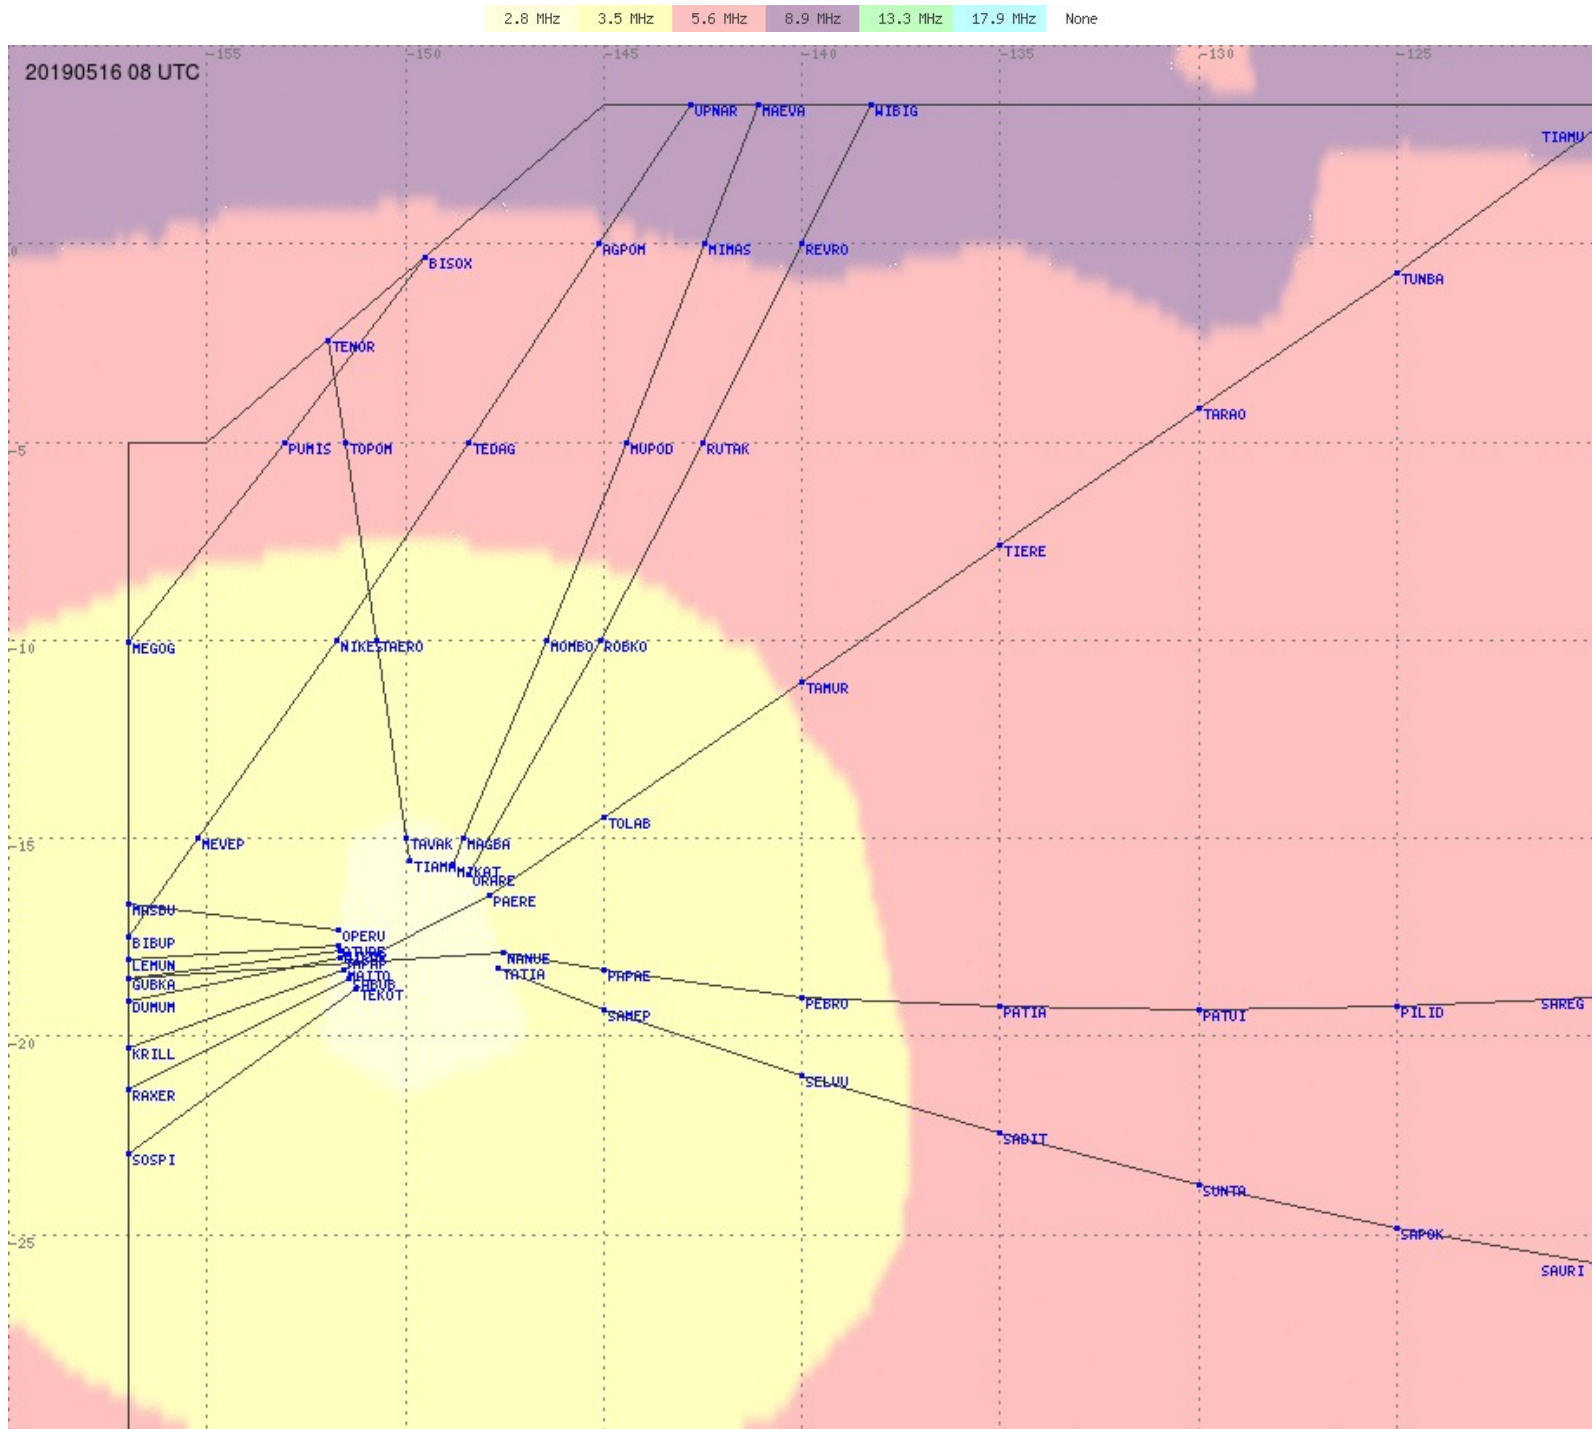

Tahiti FIR - HF Propag - 20190516