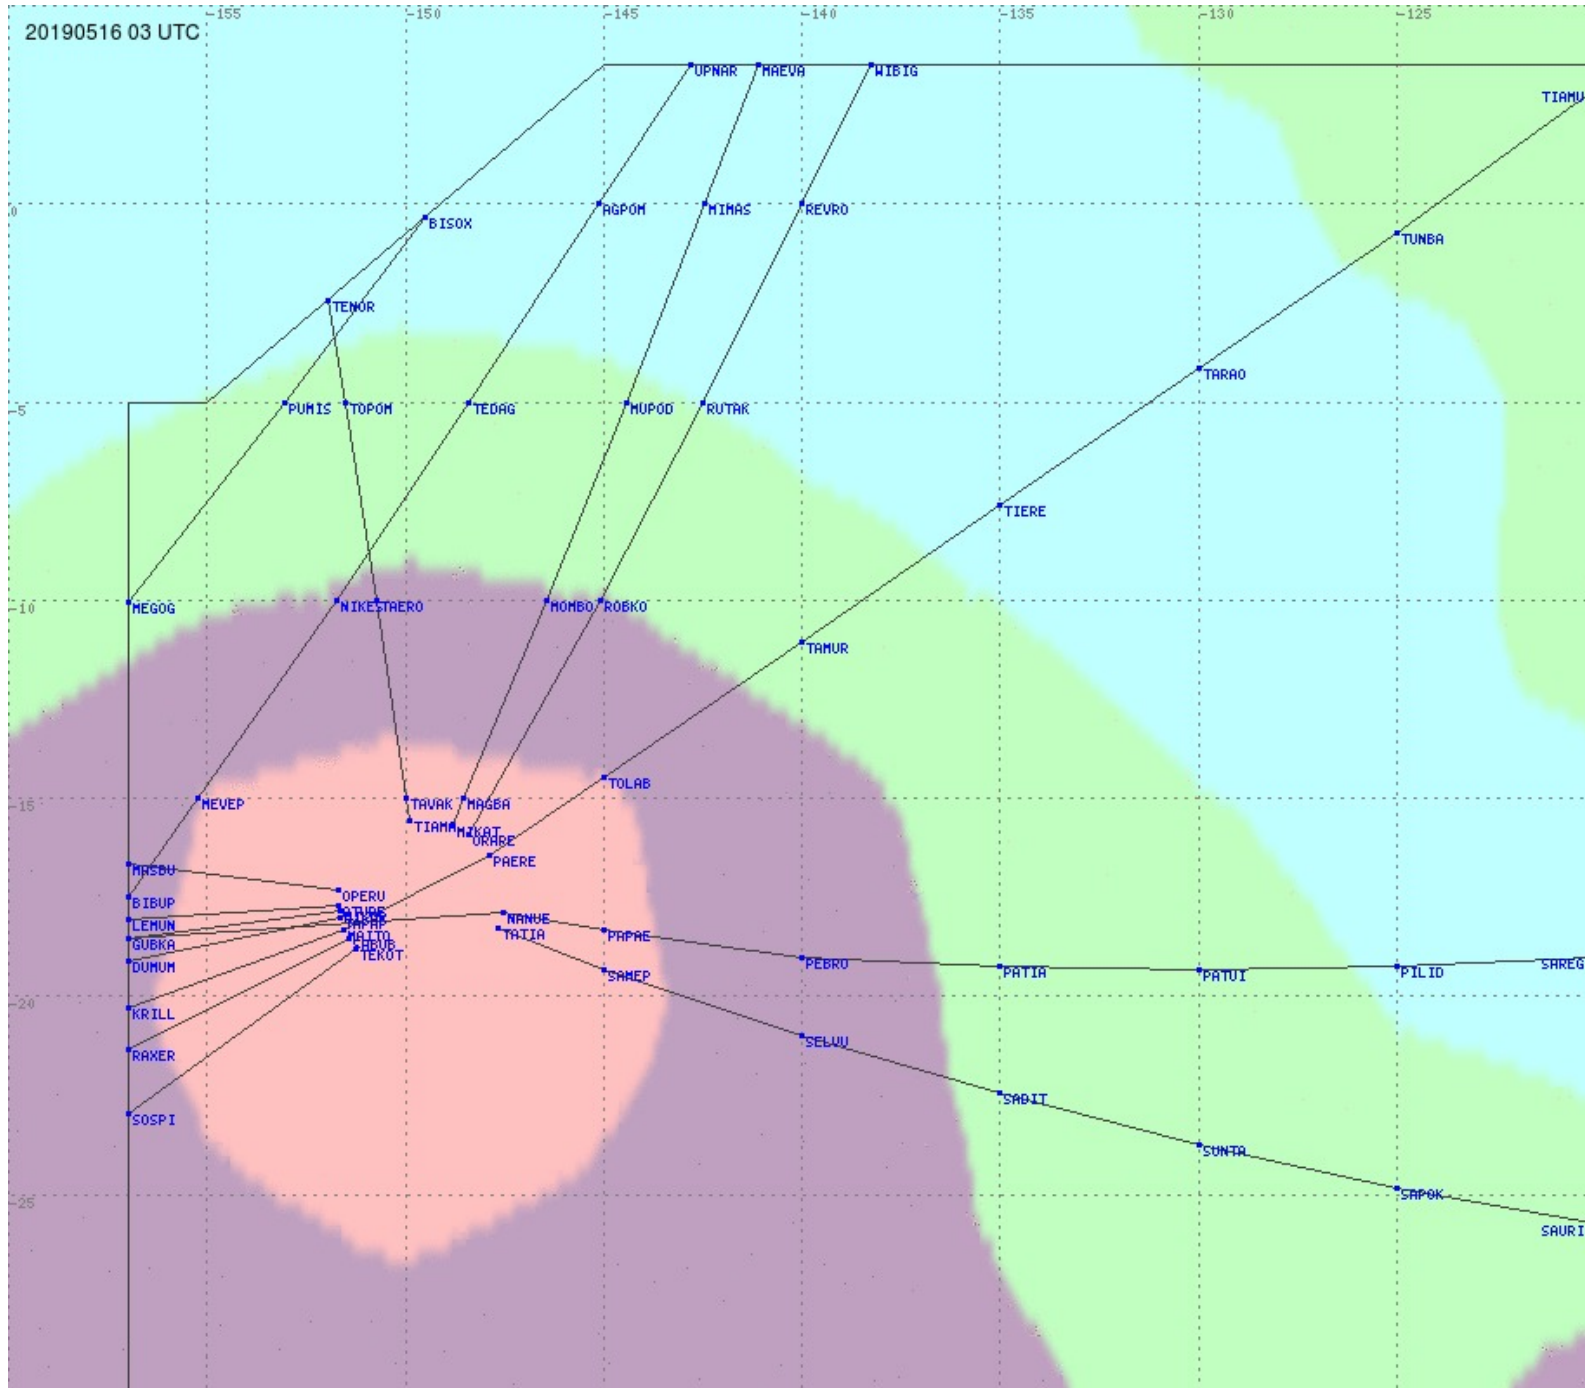

Tahiti FIR - HF Propag - 20190516

2.8 MHz
3.5 MHz
5.6 MHz
8.9 MHz
13.3 MHz
17.9 MHz
None

Tahiti FIR - HF Propag - 20190516

2.8 MHz 3.5 MHz 5.6 MHz 8.9 MHz 13.3 MHz 17.9 MHz None

Tahiti FIR - HF Propag - 20190516

2.8 MHz 3.5 MHz 5.6 MHz 8.9 MHz 13.3 MHz 17.9 MHz None

Tahiti FIR - HF Propag - 20190516

2.8 MHz 3.5 MHz 5.6 MHz 8.9 MHz 13.3 MHz 17.9 MHz None

Tahiti FIR - HF Propag - 20190516

2.8 MHz 3.5 MHz 5.6 MHz 8.9 MHz 13.3 MHz 17.9 MHz None