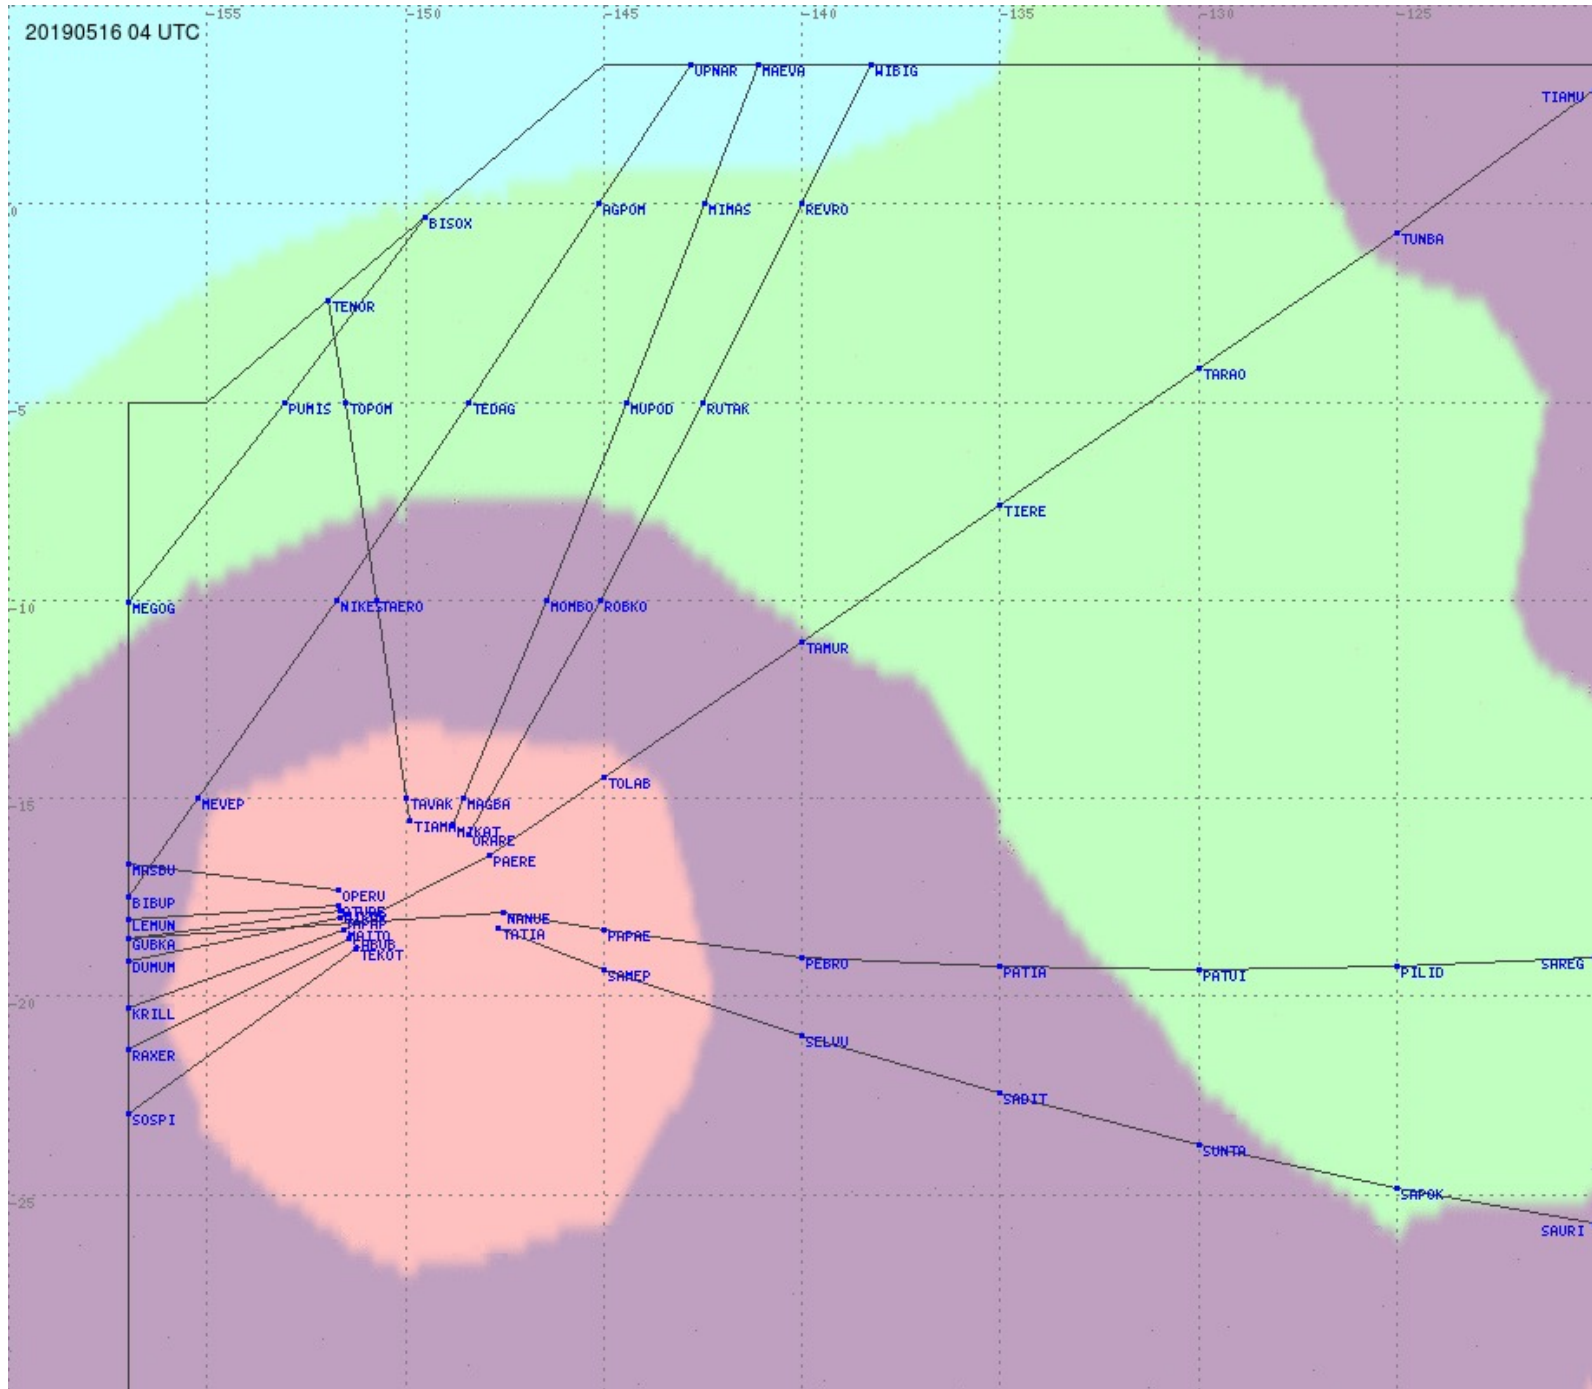

Tahiti FIR - HF Propag - 20190516

2.8 MHz
3.5 MHz
5.6 MHz
8.9 MHz
13.3 MHz
17.9 MHz
None

Tahiti FIR - HF Propag - 20190516

2.8 MHz 3.5 MHz 5.6 MHz 8.9 MHz 13.3 MHz 17.9 MHz None

Tahiti FIR - HF Propag - 20190516

2.8 MHz 3.5 MHz 5.6 MHz 8.9 MHz 13.3 MHz 17.9 MHz None

Tahiti FIR - HF Propag - 20190516

2.8 MHz 3.5 MHz 5.6 MHz 8.9 MHz 13.3 MHz 17.9 MHz None

Tahiti FIR - HF Propag - 20190516

2.8 MHz 3.5 MHz 5.6 MHz 8.9 MHz 13.3 MHz 17.9 MHz None