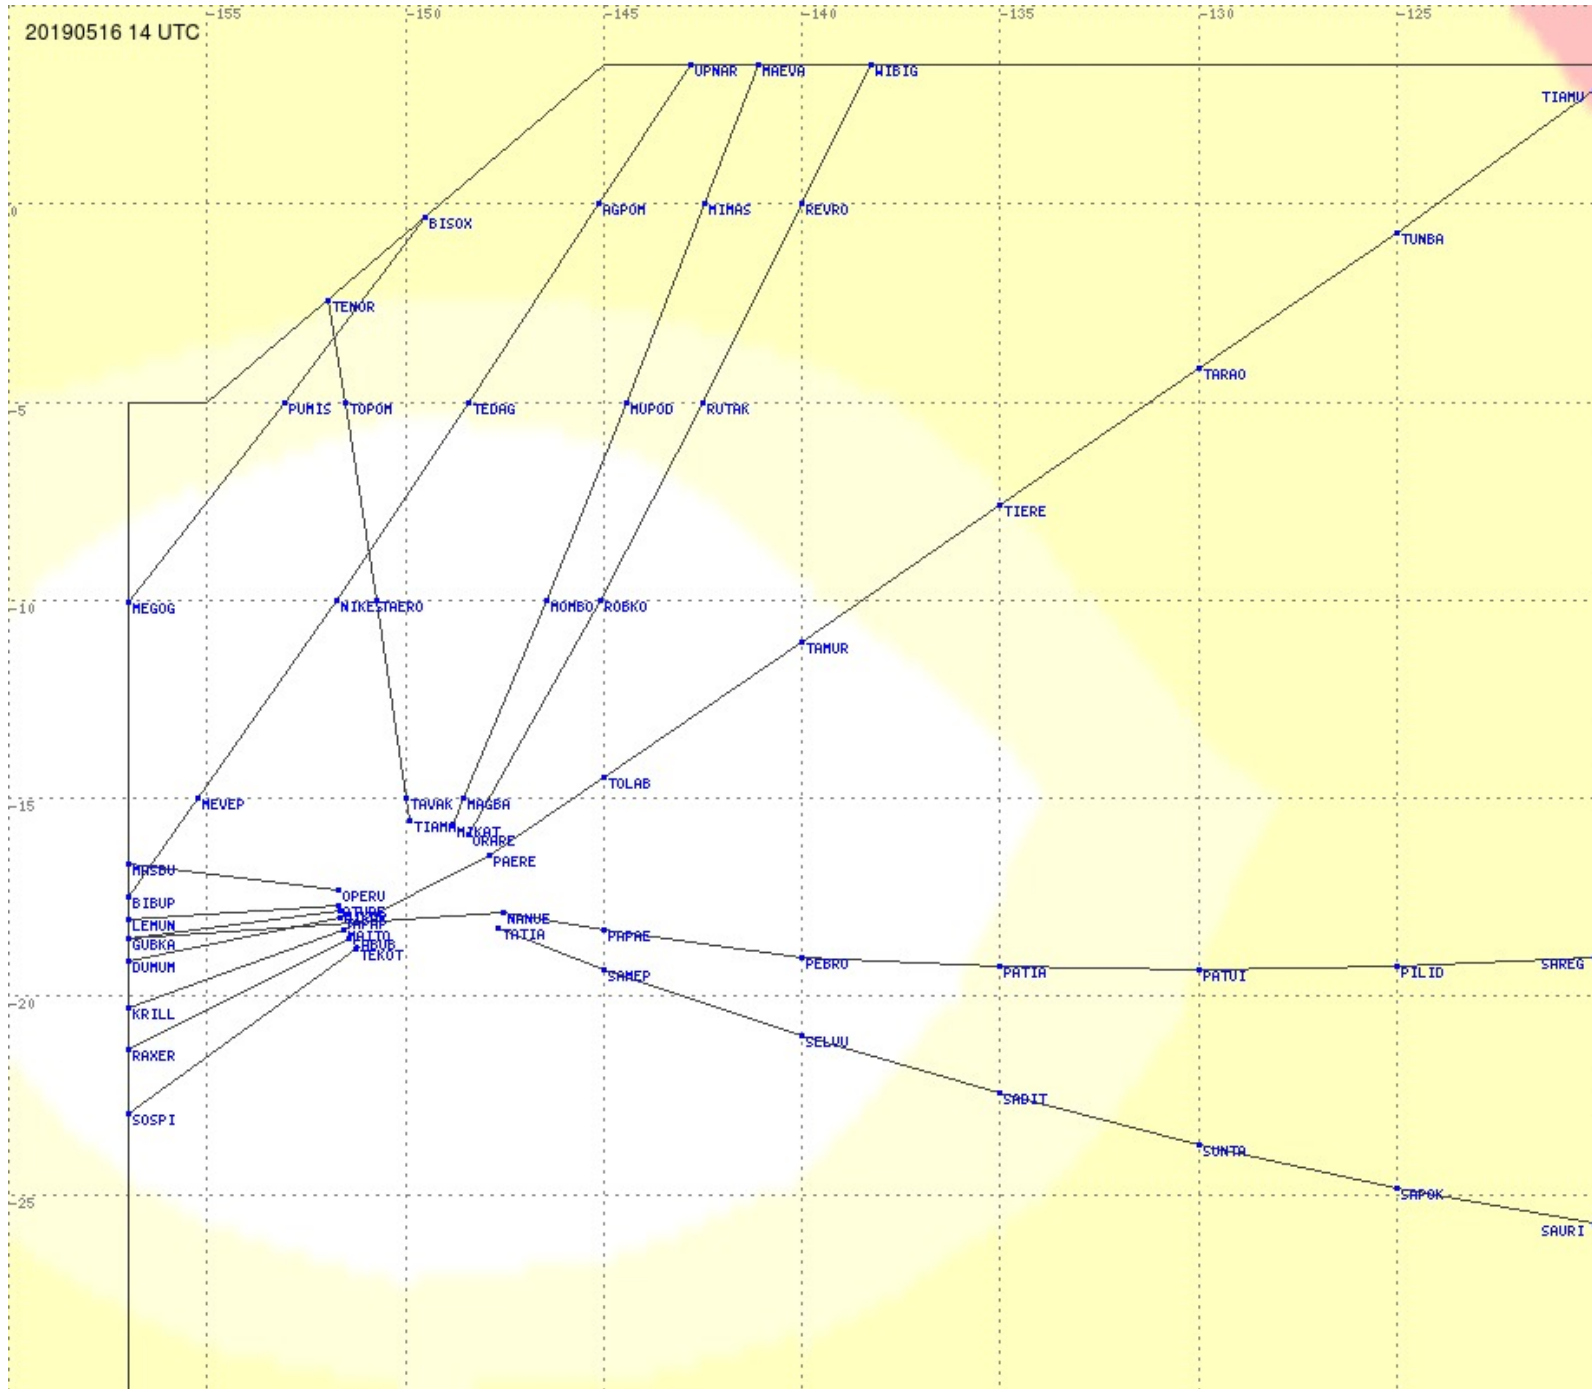

2.8 MHz
3.5 MHz
5.6 MHz
8.9 MHz
13.3 MHz
17.9 MHz
None

Tahiti FIR - HF Propag - 20190516

Tahiti FIR - HF Propag - 20190516

2.8 MHz 3.5 MHz 5.6 MHz 8.9 MHz 13.3 MHz 17.9 MHz None

Tahiti FIR - HF Propag - 20190516

Tahiti FIR - HF Propag - 20190516

Tahiti FIR - HF Propag - 20190516

Tahiti FIR - HF Propag - 20190516

2.8 MHz 3.5 MHz 5.6 MHz 8.9 MHz 13.3 MHz 17.9 MHz None

Tahiti FIR - HF Propag - 20190516

2.8 MHz 3.5 MHz 5.6 MHz 8.9 MHz 13.3 MHz 17.9 MHz None