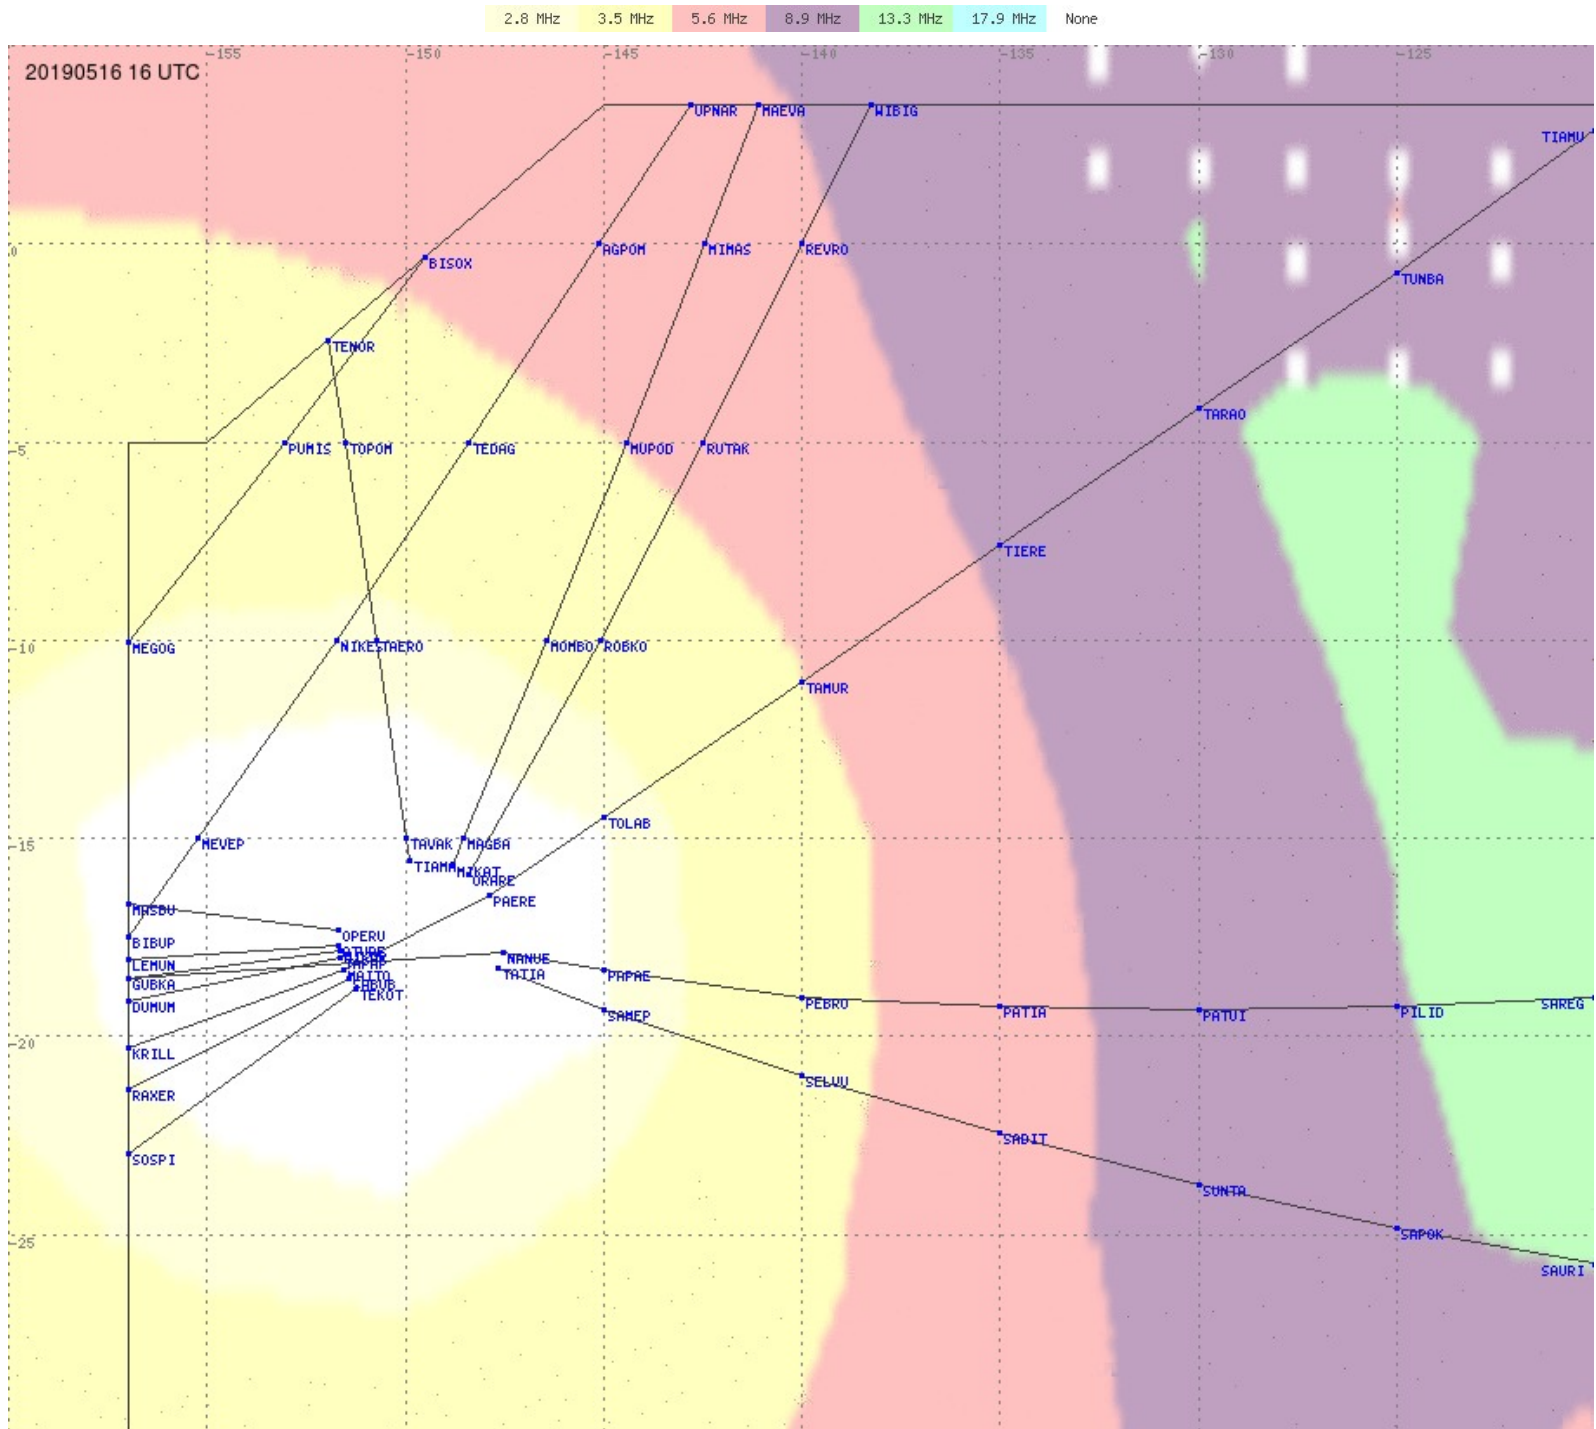

2.8 MHz
3.5 MHz
5.6 MHz
8.9 MHz
13.3 MHz
17.9 MHz
None

Tahiti FIR - HF Propag - 20190516

Tahiti FIR - HF Propag - 20190516

2.8 MHz 3.5 MHz 5.6 MHz 8.9 MHz 13.3 MHz 17.9 MHz None

Tahiti FIR - HF Propag - 20190516

Tahiti FIR - HF Propag - 20190516

Tahiti FIR - HF Propag - 20190516

Tahiti FIR - HF Propag - 20190516

2.8 MHz 3.5 MHz 5.6 MHz 8.9 MHz 13.3 MHz 17.9 MHz None

Tahiti FIR - HF Propag - 20190516

2.8 MHz 3.5 MHz 5.6 MHz 8.9 MHz 13.3 MHz 17.9 MHz None