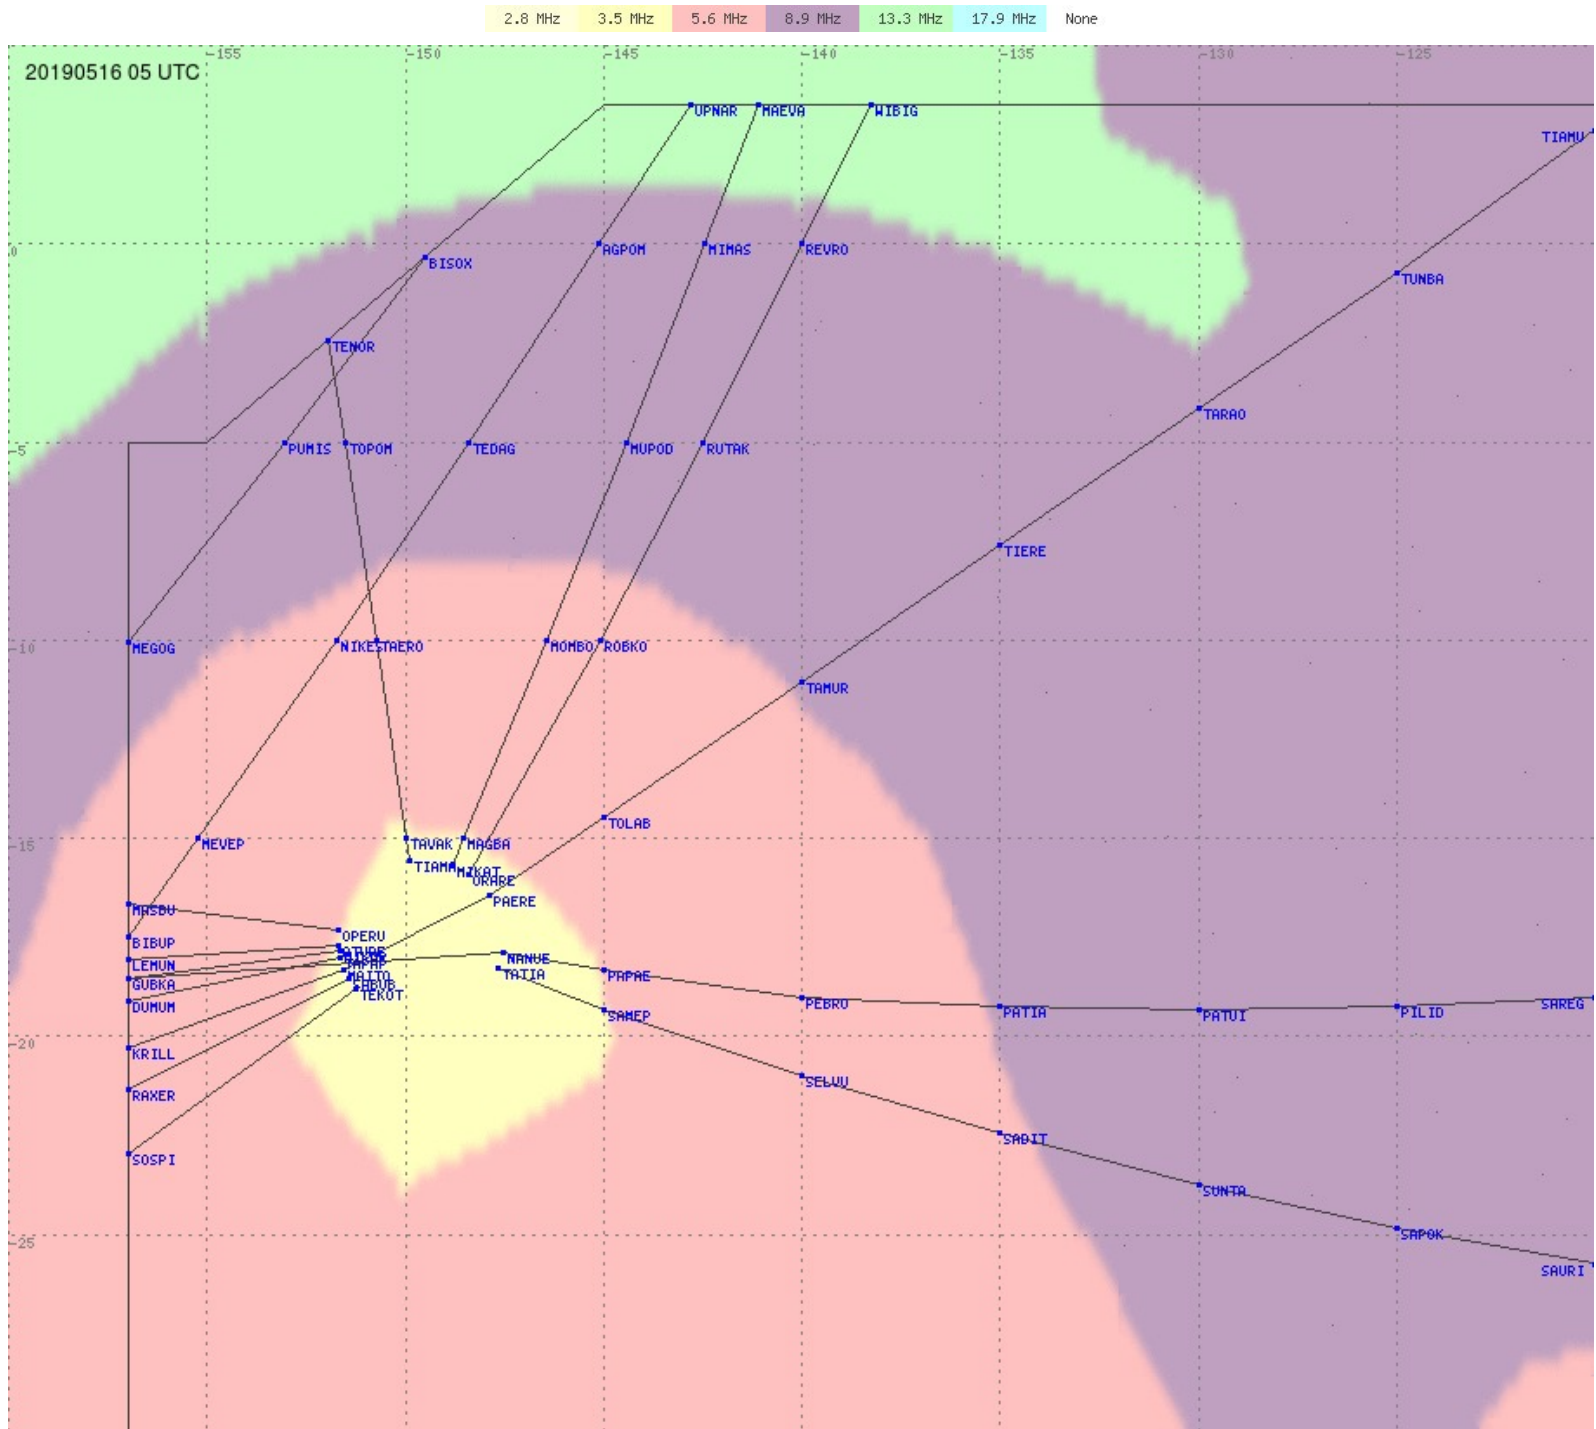

Tahiti FIR - HF Propag - 20190516