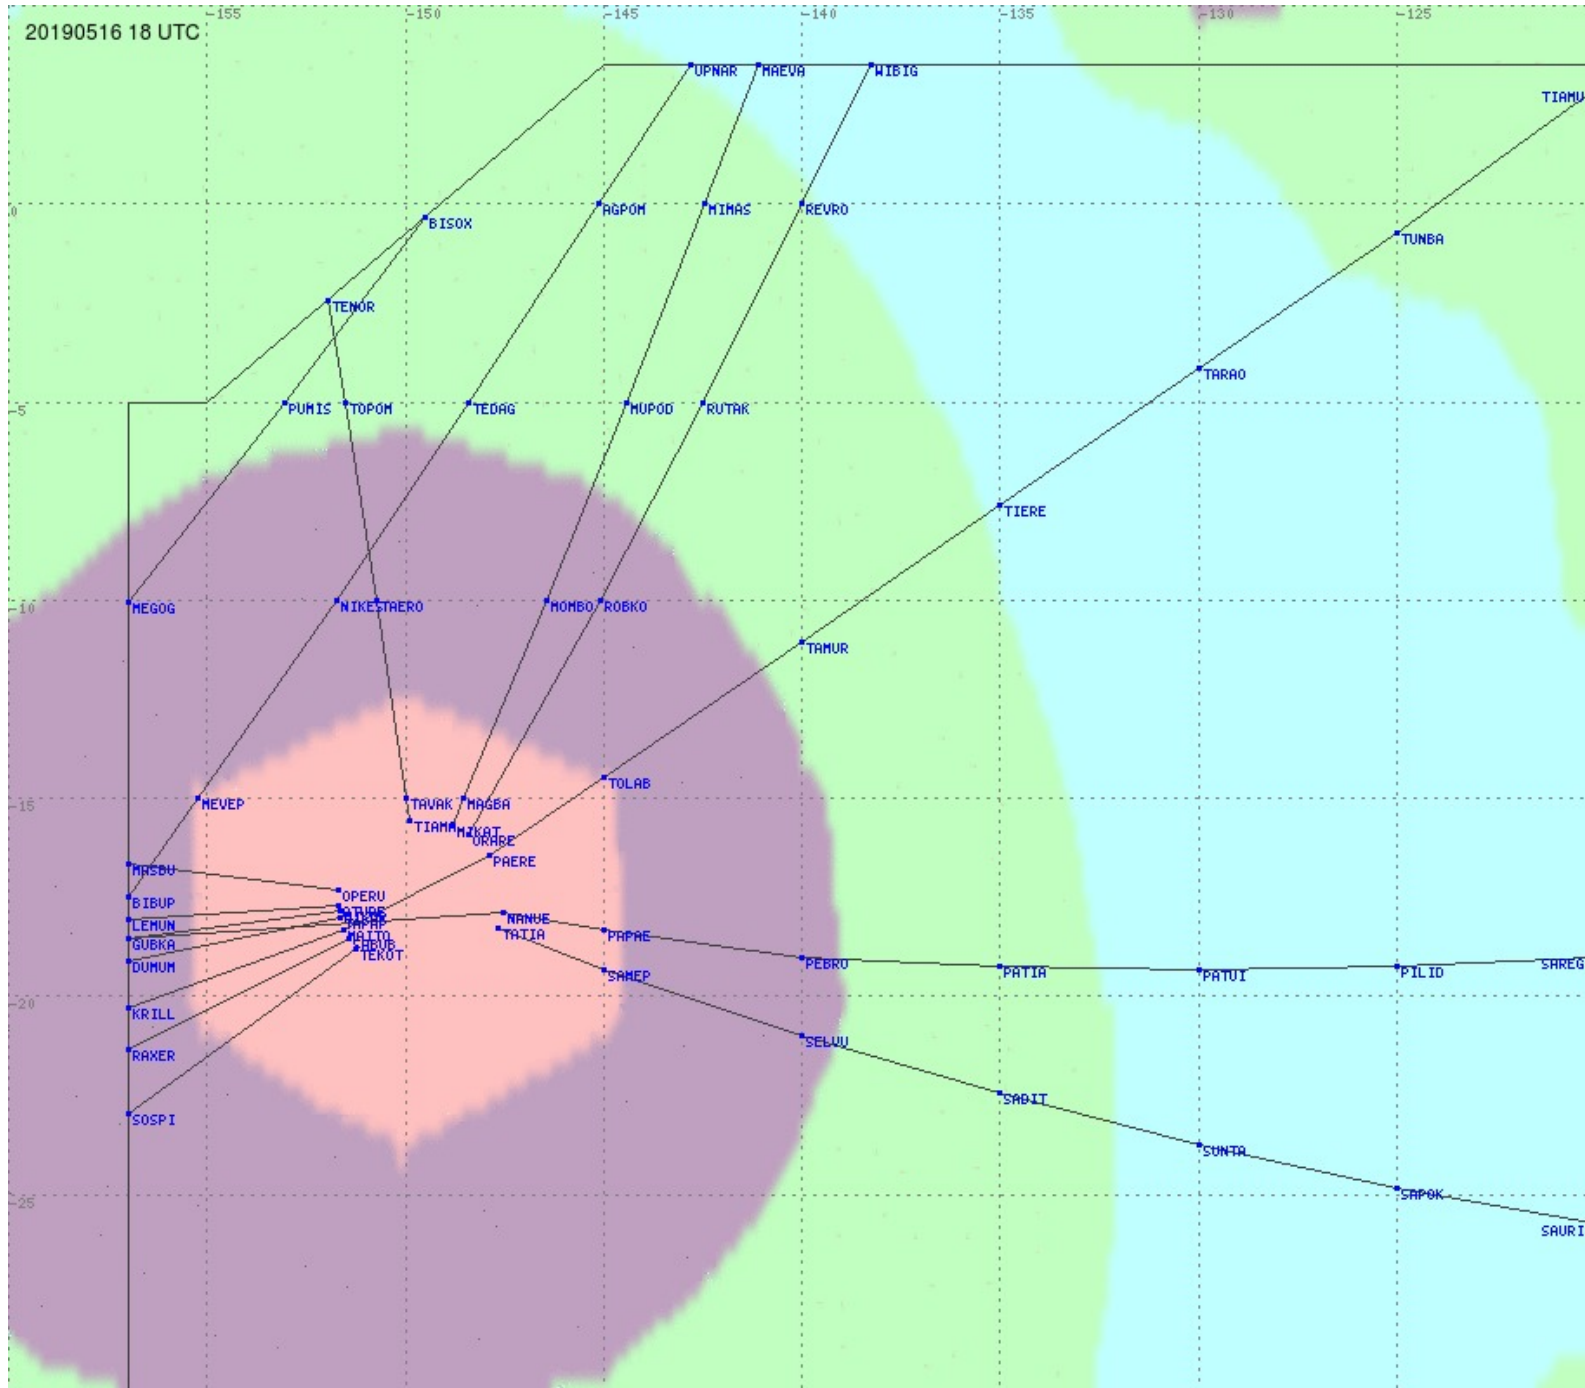

Tahiti FIR - HF Propag - 20190516

2.8 MHz
3.5 MHz
5.6 MHz
8.9 MHz
13.3 MHz
17.9 MHz
None

Tahiti FIR - HF Propag - 20190516

2.8 MHz 3.5 MHz 5.6 MHz 8.9 MHz 13.3 MHz 17.9 MHz None

Tahiti FIR - HF Propag - 20190516

2.8 MHz
3.5 MHz
5.6 MHz
8.9 MHz
13.3 MHz
17.9 MHz
None

Tahiti FIR - HF Propag - 20190516

Tahiti FIR - HF Propag - 20190516

2.8 MHz 3.5 MHz 5.6 MHz 8.9 MHz 13.3 MHz 17.9 MHz None

Tahiti FIR - HF Propag - 20190516

Tahiti FIR - HF Propag - 20190516

Tahiti FIR - HF Propag - 20190516

Tahiti FIR - HF Propag - 20190516

2.8 MHz 3.5 MHz 5.6 MHz 8.9 MHz 13.3 MHz 17.9 MHz None

Tahiti FIR - HF Propag - 20190516

2.8 MHz 3.5 MHz 5.6 MHz 8.9 MHz 13.3 MHz 17.9 MHz None