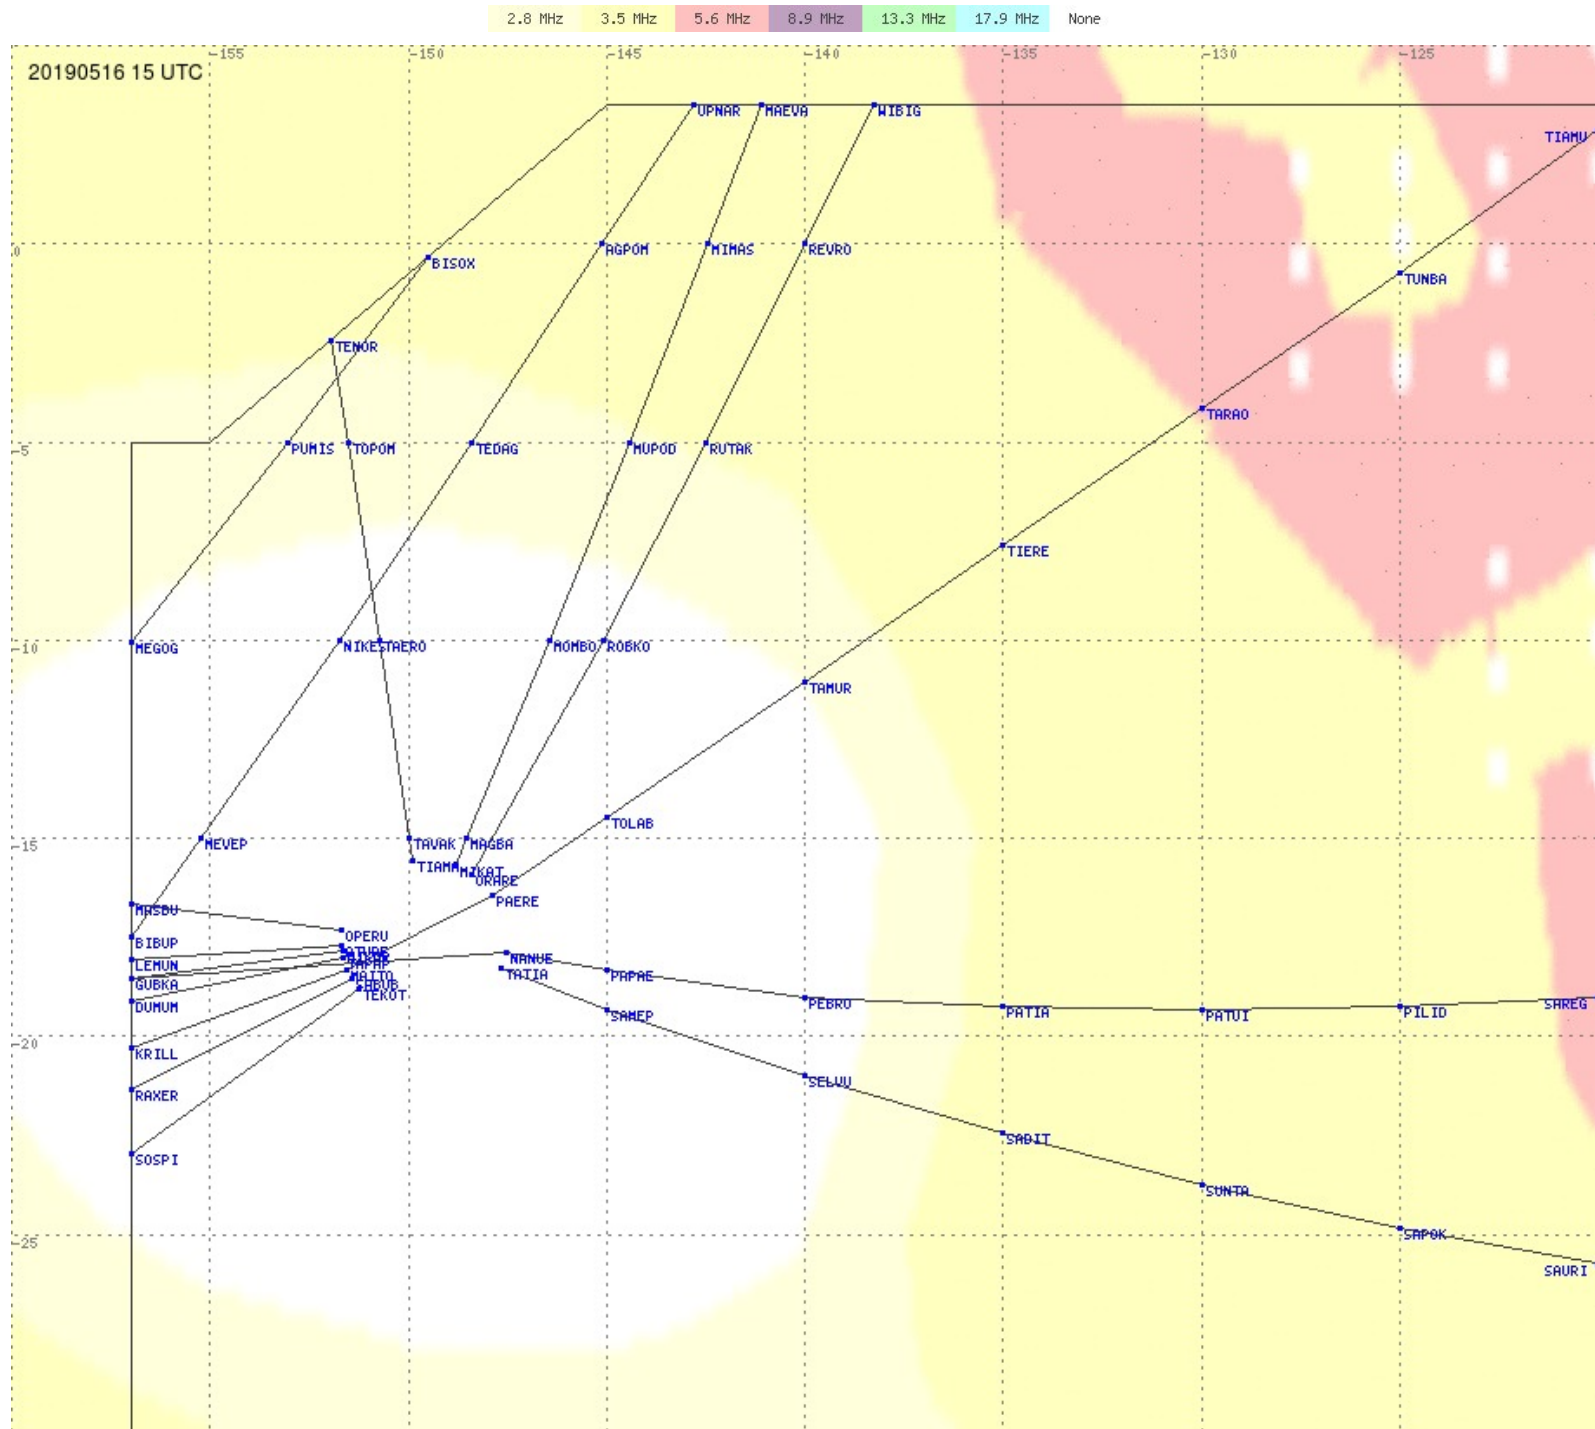

2.8 MHz
3.5 MHz
5.6 MHz
8.9 MHz
13.3 MHz
17.9 MHz
None

Tahiti FIR - HF Propag - 20190516

Tahiti FIR - HF Propag - 20190516

2.8 MHz 3.5 MHz 5.6 MHz 8.9 MHz 13.3 MHz 17.9 MHz None

Tahiti FIR - HF Propag - 20190516

Tahiti FIR - HF Propag - 20190516

Tahiti FIR - HF Propag - 20190516

Tahiti FIR - HF Propag - 20190516

2.8 MHz 3.5 MHz 5.6 MHz 8.9 MHz 13.3 MHz 17.9 MHz None

Tahiti FIR - HF Propag - 20190516

2.8 MHz 3.5 MHz 5.6 MHz 8.9 MHz 13.3 MHz 17.9 MHz None