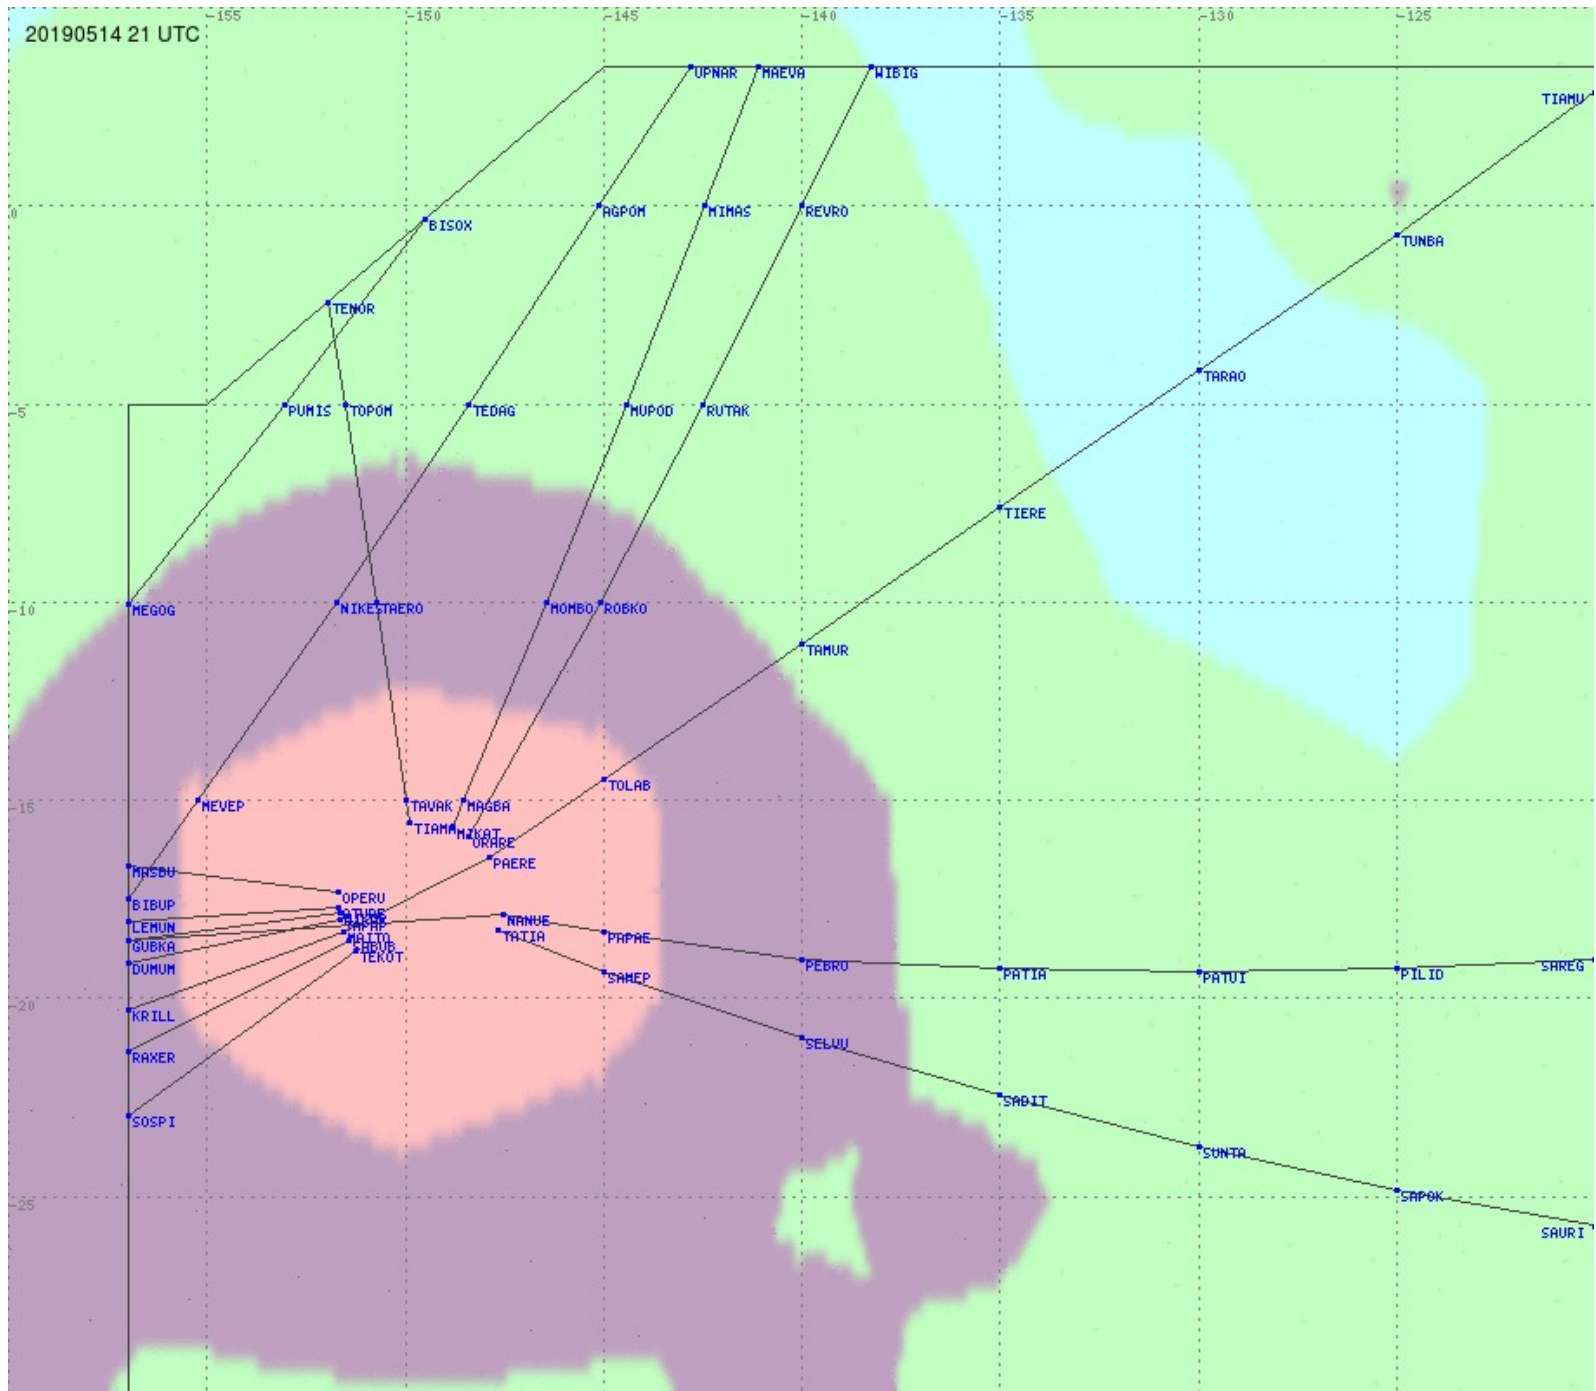

Tahiti FIR - HF Propag - 20190514

2.8 MHz
3.5 MHz
5.6 MHz
8.9 MHz
13.3 MHz
17.9 MHz
None

Tahiti FIR - HF Propag - 20190514

2.8 MHz
3.5 MHz
5.6 MHz
8.9 MHz
13.3 MHz
17.9 MHz
None

Tahiti FIR - HF Propag - 20190514

2.8 MHz 3.5 MHz 5.6 MHz 8.9 MHz 13.3 MHz 17.9 MHz None

Tahiti FIR - HF Propag - 20190514

2.8 MHz 3.5 MHz 5.6 MHz 8.9 MHz 13.3 MHz 17.9 MHz None

Tahiti FIR - HF Propag - 20190514

2.8 MHz 3.5 MHz 5.6 MHz 8.9 MHz 13.3 MHz 17.9 MHz None