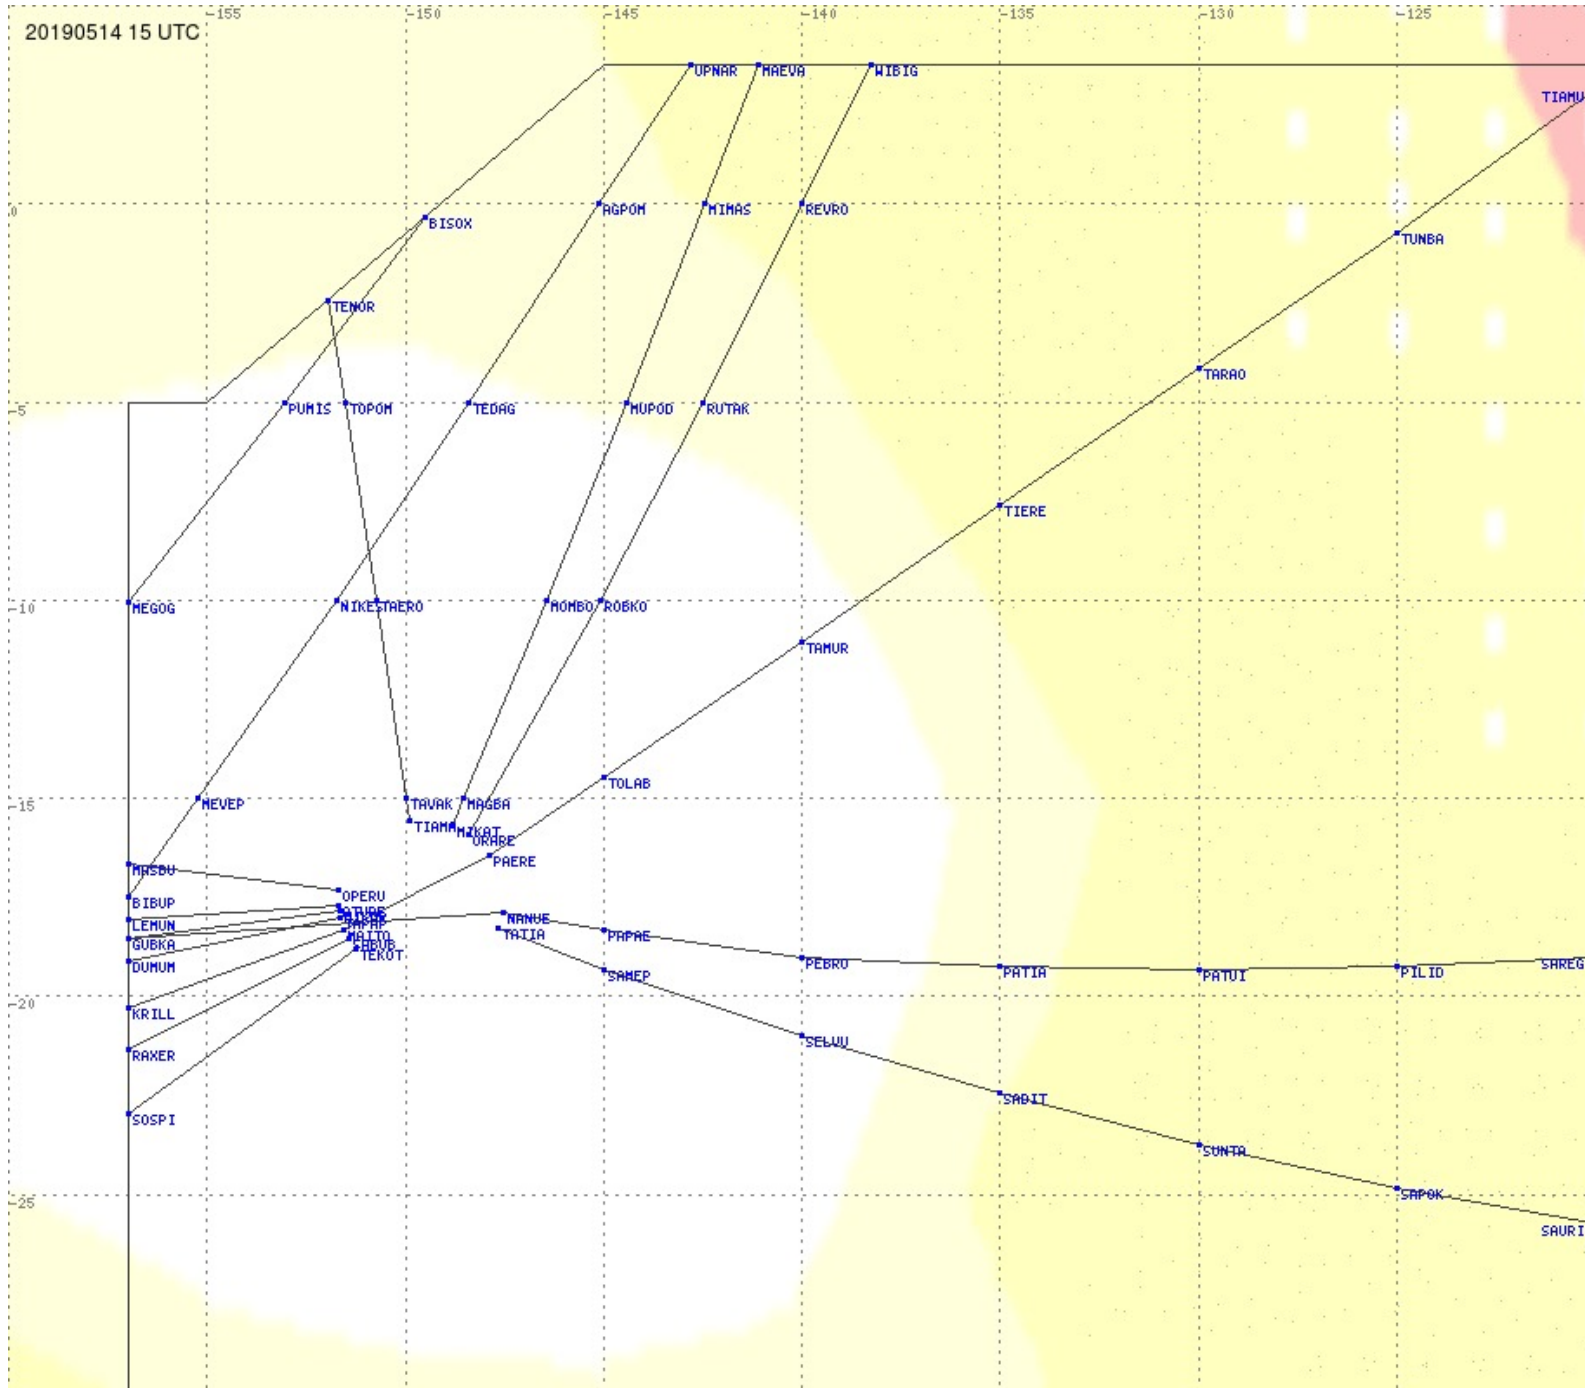

Tahiti FIR - HF Propag - 20190514

2.8 MHz 3.5 MHz 5.6 MHz 8.9 MHz 13.3 MHz 17.9 MHz None

Tahiti FIR - HF Propag - 20190514

2.8 MHz
3.5 MHz
5.6 MHz
8.9 MHz
13.3 MHz
17.9 MHz
None

Tahiti FIR - HF Propag - 20190514