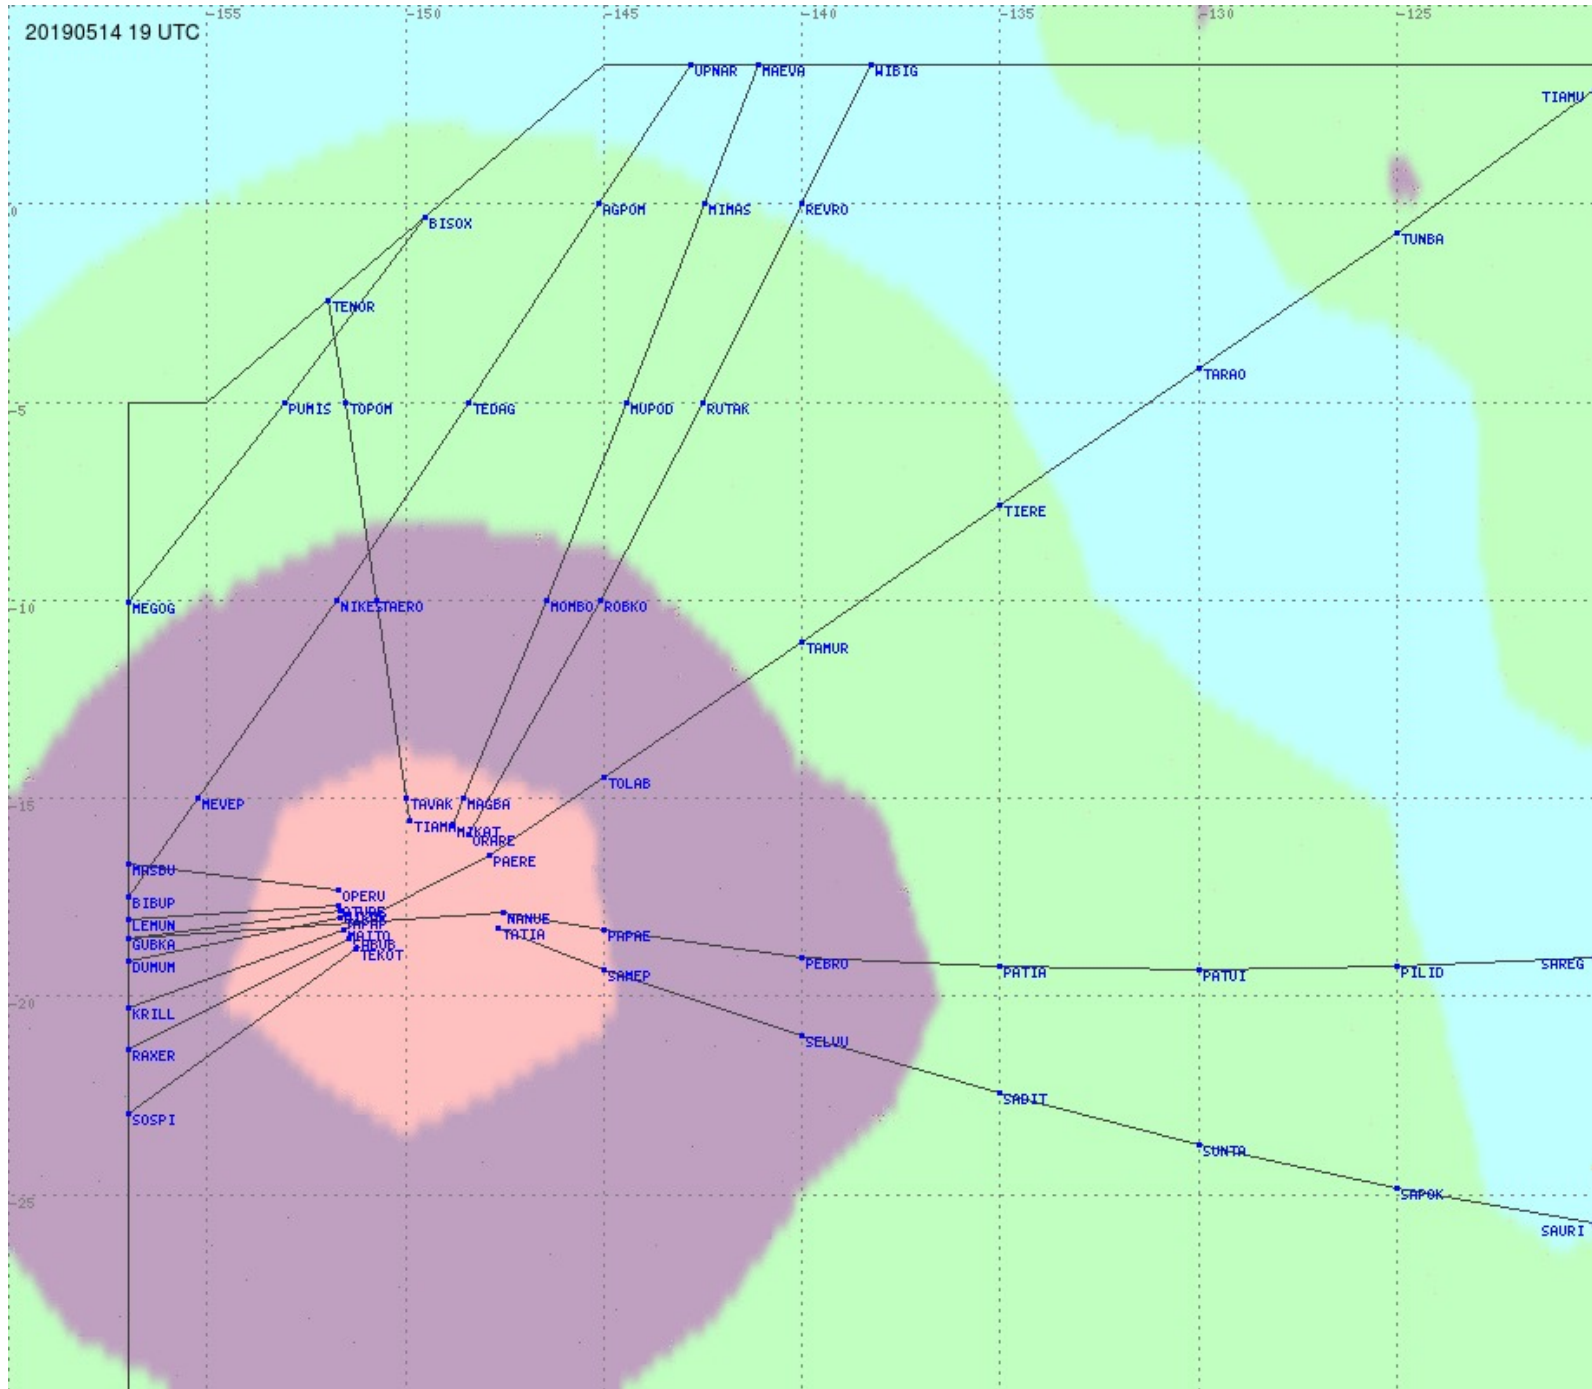

Tahiti FIR - HF Propag - 20190514

2.8 MHz 3.5 MHz 5.6 MHz 8.9 MHz 13.3 MHz 17.9 MHz None

Tahiti FIR - HF Propag - 20190514

2.8 MHz 3.5 MHz 5.6 MHz 8.9 MHz 13.3 MHz 17.9 MHz None

Tahiti FIR - HF Propag - 20190514

2.8 MHz 3.5 MHz 5.6 MHz 8.9 MHz 13.3 MHz 17.9 MHz None

Tahiti FIR - HF Propag - 20190514

2.8 MHz 3.5 MHz 5.6 MHz 8.9 MHz 13.3 MHz 17.9 MHz None

Tahiti FIR - HF Propag - 20190514

2.8 MHz 3.5 MHz 5.6 MHz 8.9 MHz 13.3 MHz 17.9 MHz None