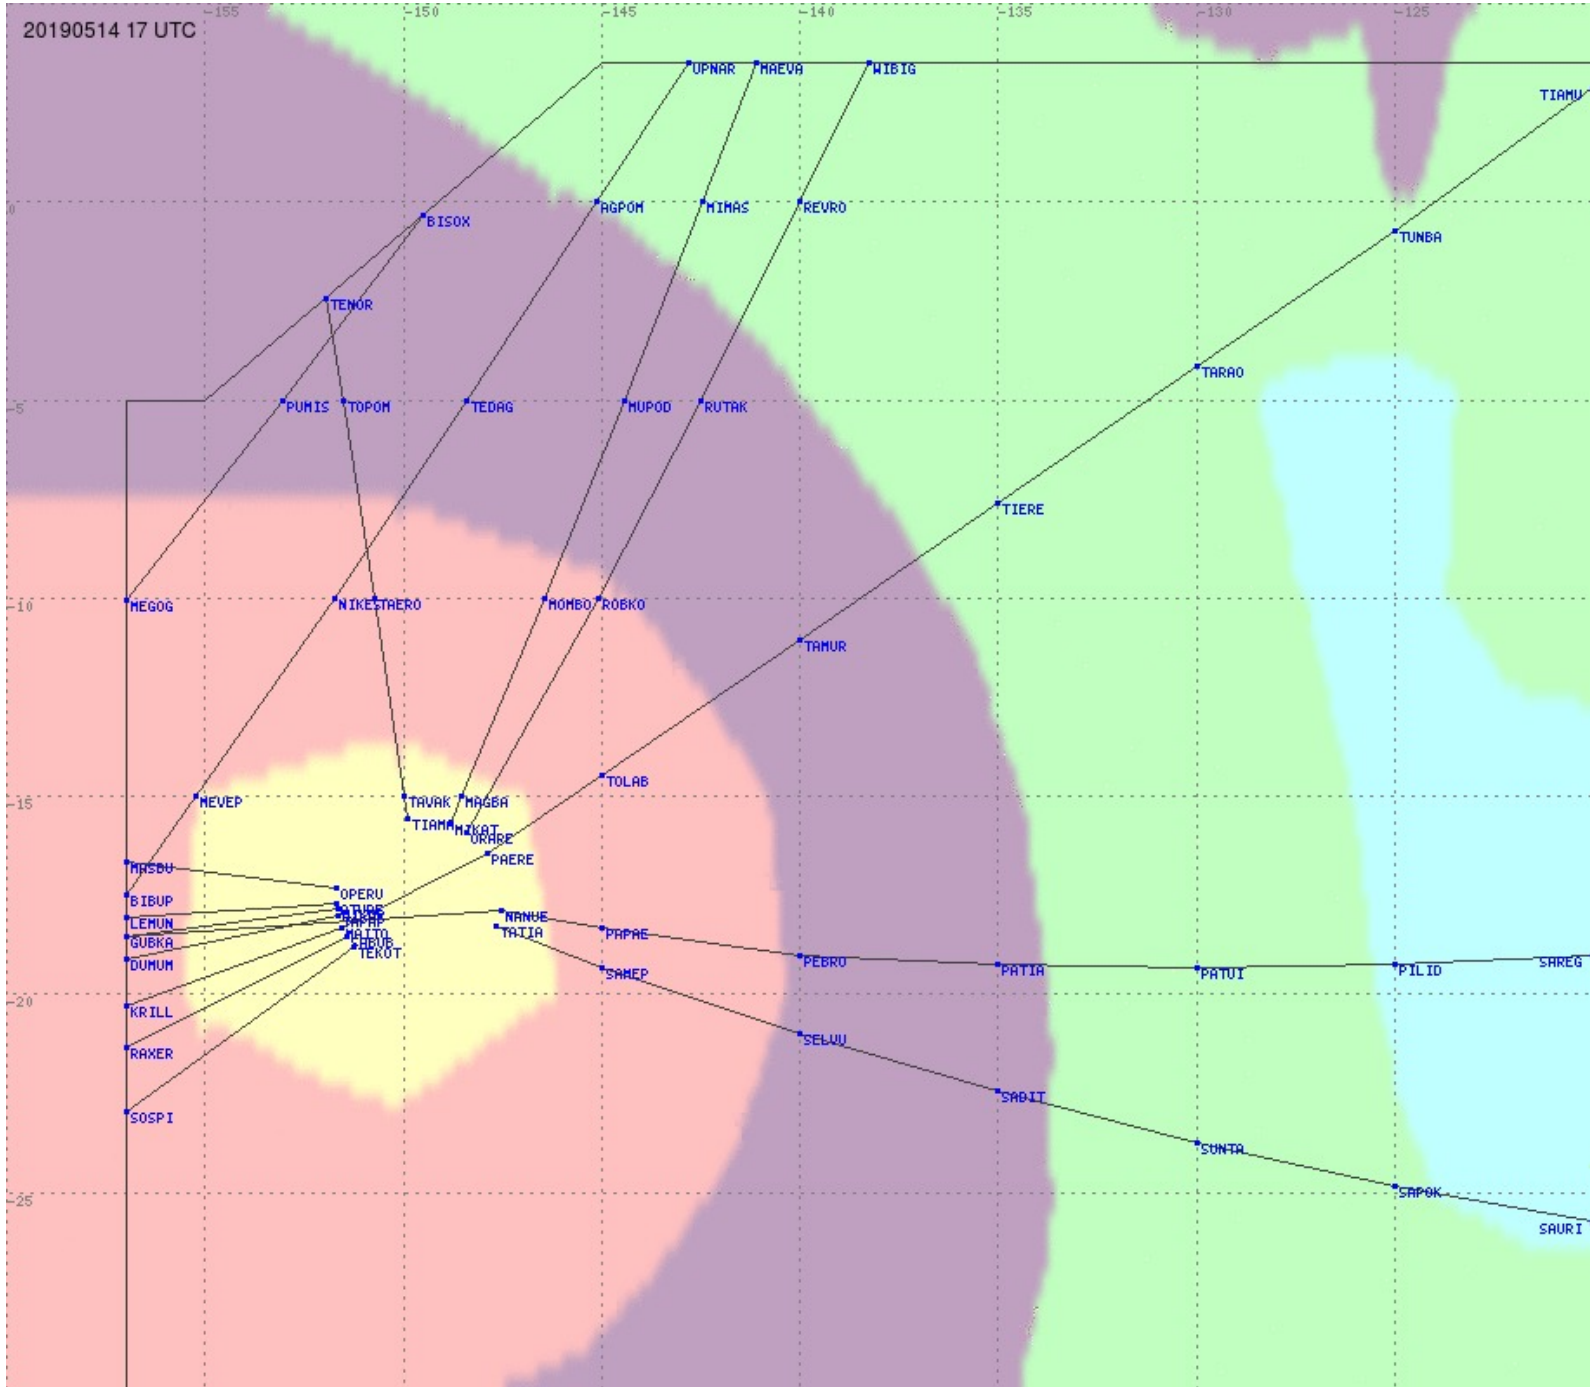

Tahiti FIR - HF Propag - 20190514

2.8 MHz 3.5 MHz 5.6 MHz 8.9 MHz 13.3 MHz 17.9 MHz None

Tahiti FIR - HF Propag - 20190514

2.8 MHz
3.5 MHz
5.6 MHz
8.9 MHz
13.3 MHz
17.9 MHz
None

Tahiti FIR - HF Propag - 20190514

2.8 MHz 3.5 MHz 5.6 MHz 8.9 MHz 13.3 MHz 17.9 MHz None

Tahiti FIR - HF Propag - 20190514

2.8 MHz 3.5 MHz 5.6 MHz 8.9 MHz 13.3 MHz 17.9 MHz None

Tahiti FIR - HF Propag - 20190514

2.8 MHz 3.5 MHz 5.6 MHz 8.9 MHz 13.3 MHz 17.9 MHz None