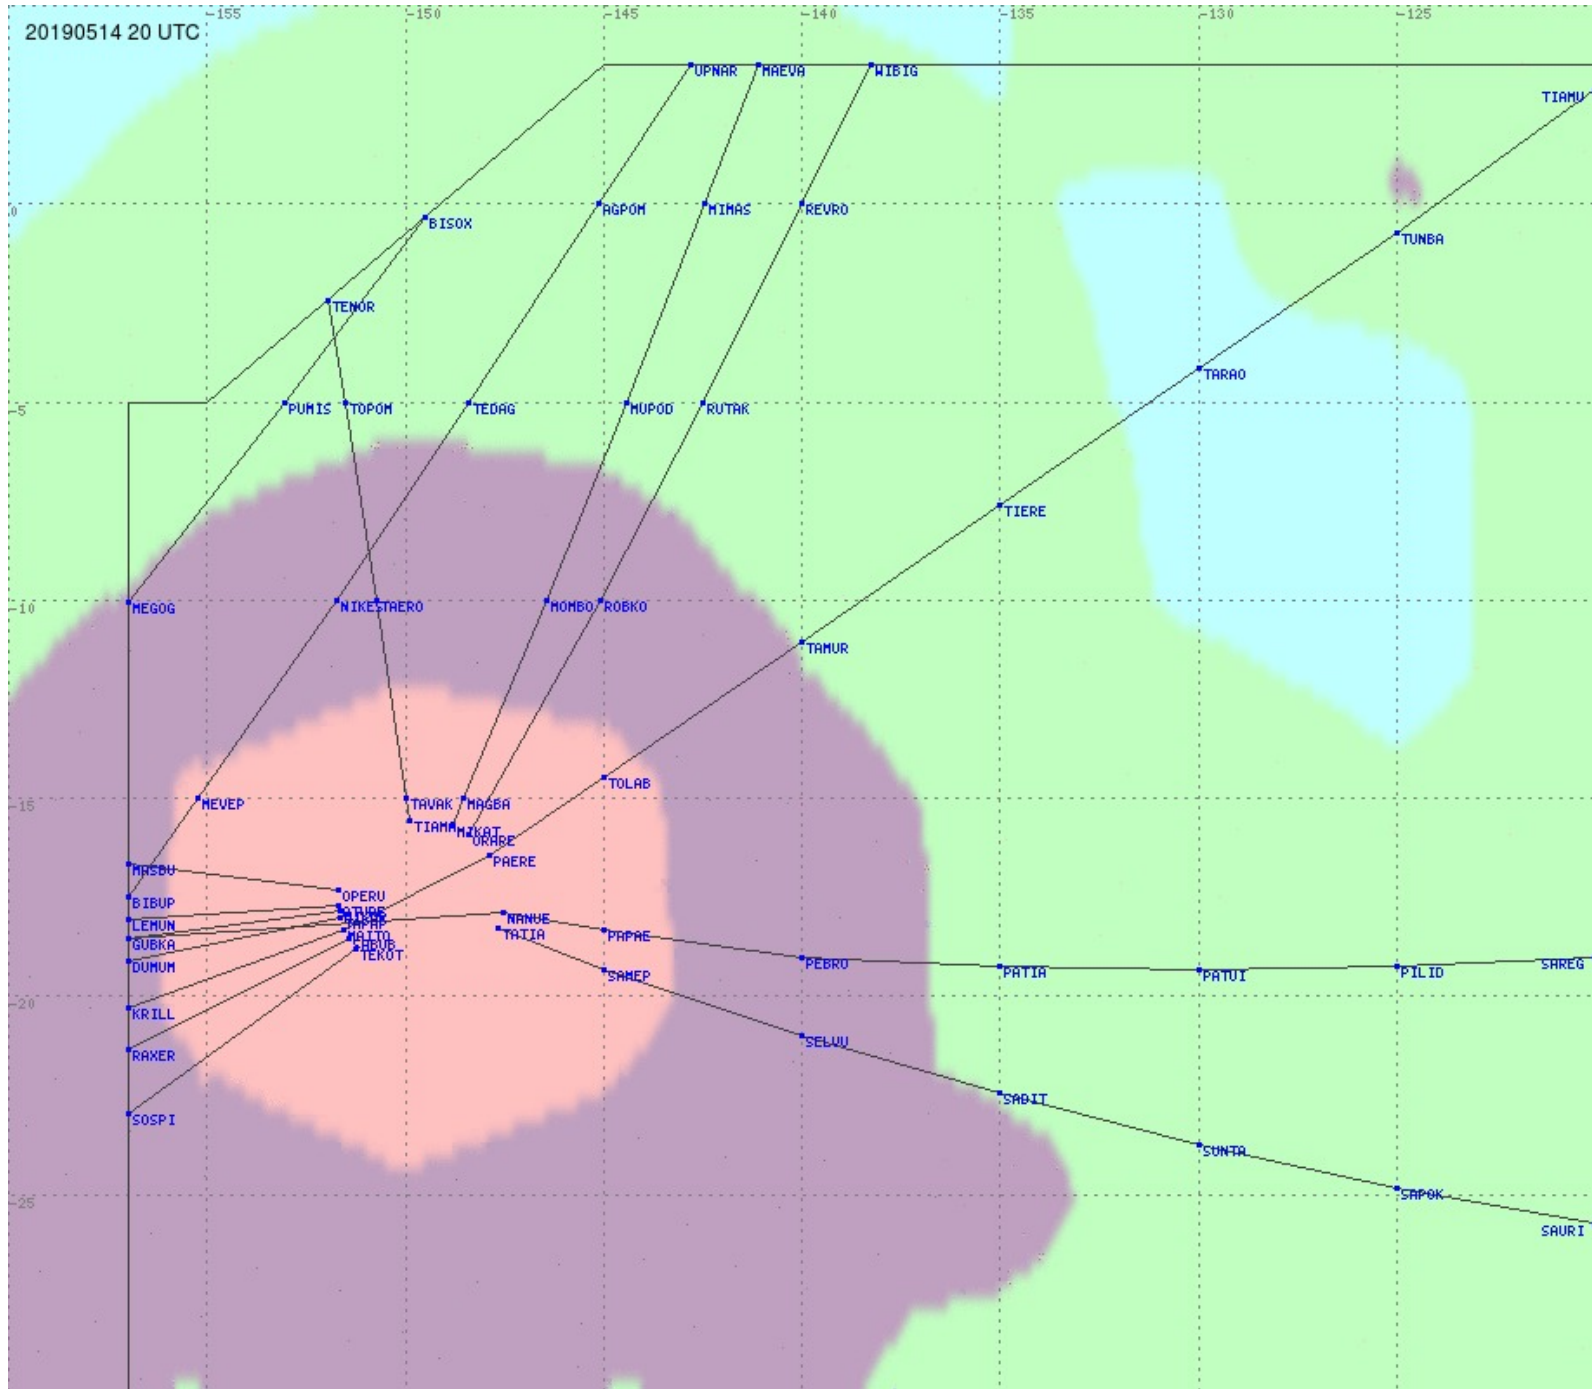

Tahiti FIR - HF Propag - 20190514

2.8 MHz 3.5 MHz 5.6 MHz 8.9 MHz 13.3 MHz 17.9 MHz None

Tahiti FIR - HF Propag - 20190514

2.8 MHz
3.5 MHz
5.6 MHz
8.9 MHz
13.3 MHz
17.9 MHz
None

Tahiti FIR - HF Propag - 20190514

2.8 MHz 3.5 MHz 5.6 MHz 8.9 MHz 13.3 MHz 17.9 MHz None

Tahiti FIR - HF Propag - 20190514

2.8 MHz 3.5 MHz 5.6 MHz 8.9 MHz 13.3 MHz 17.9 MHz None

Tahiti FIR - HF Propag - 20190514

2.8 MHz 3.5 MHz 5.6 MHz 8.9 MHz 13.3 MHz 17.9 MHz None