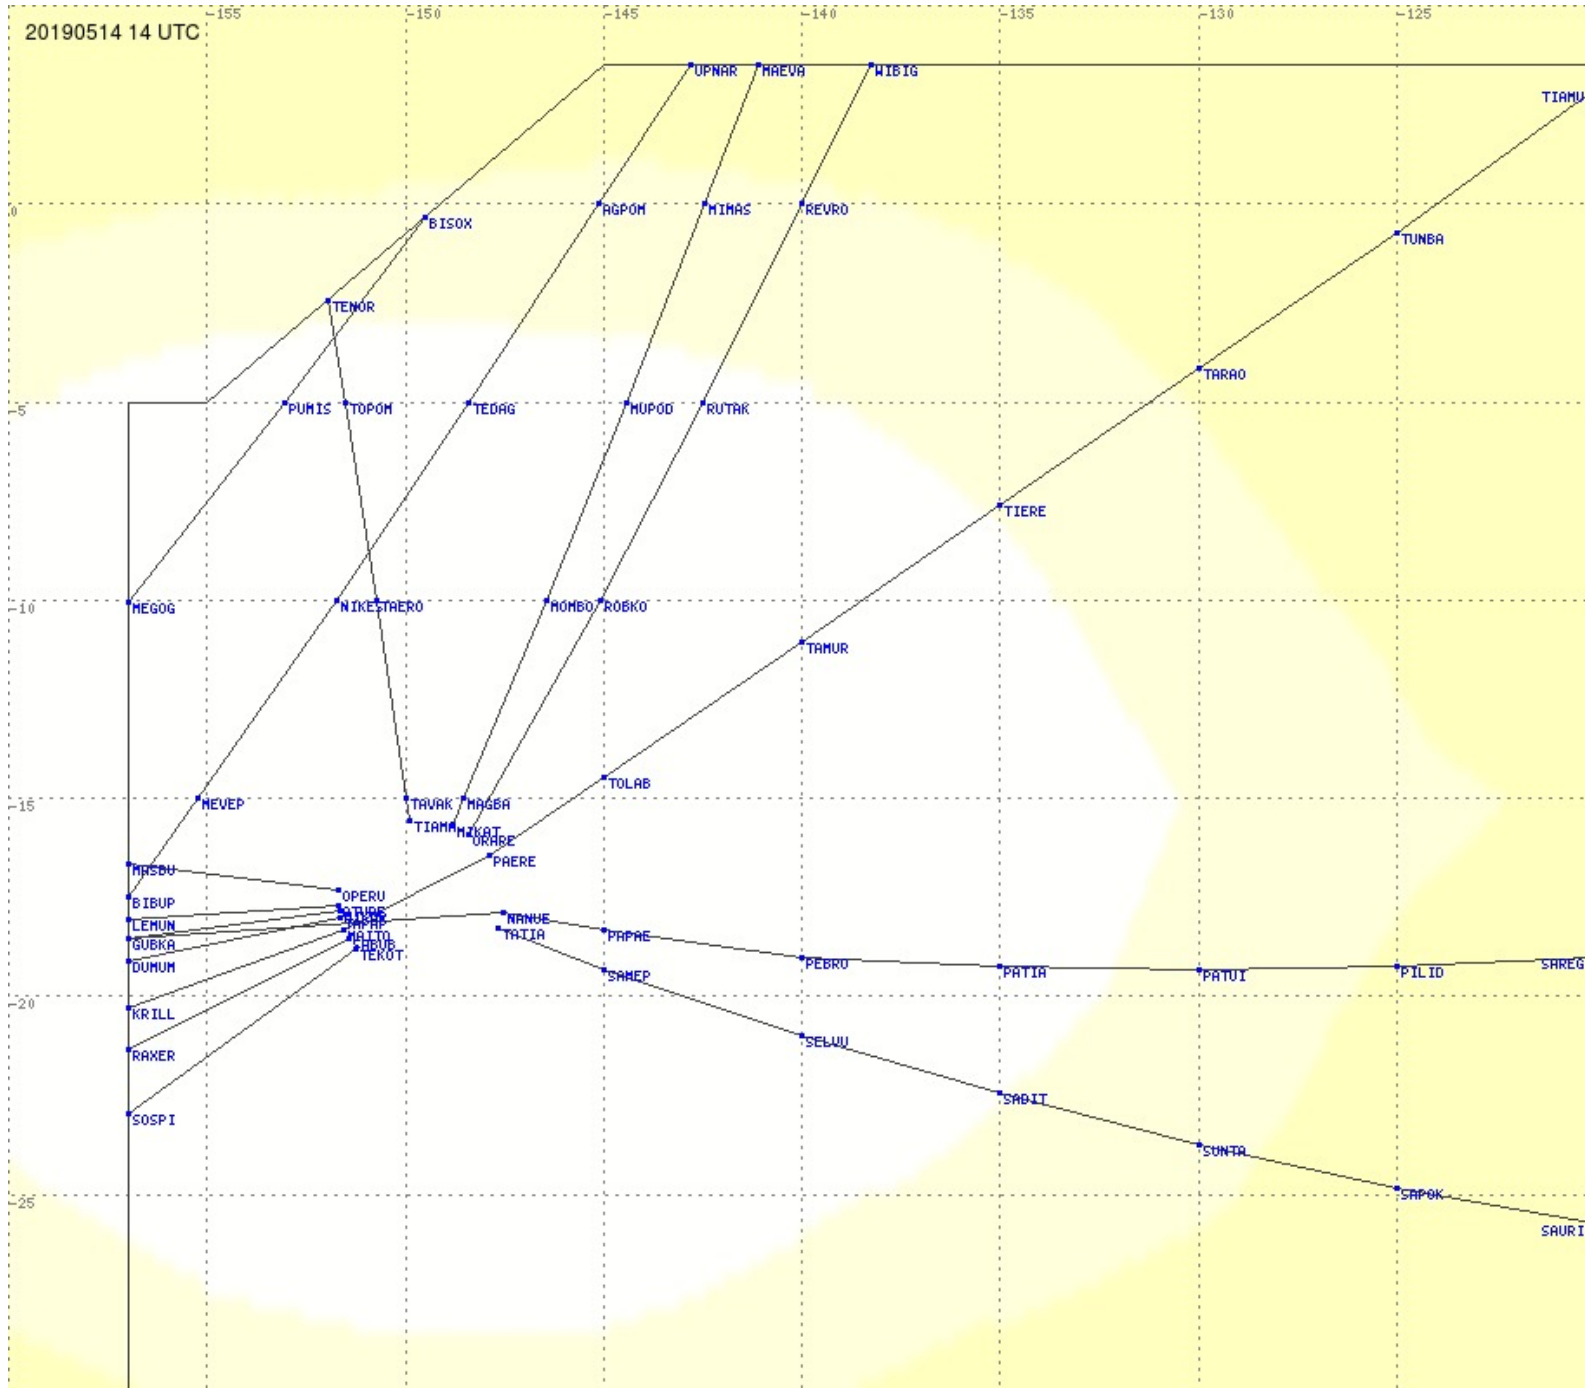

Tahiti FIR - HF Propag - 20190514

2.8 MHz 3.5 MHz 5.6 MHz 8.9 MHz 13.3 MHz 17.9 MHz None

Tahiti FIR - HF Propag - 20190514

2.8 MHz
3.5 MHz
5.6 MHz
8.9 MHz
13.3 MHz
17.9 MHz
None

Tahiti FIR - HF Propag - 20190514