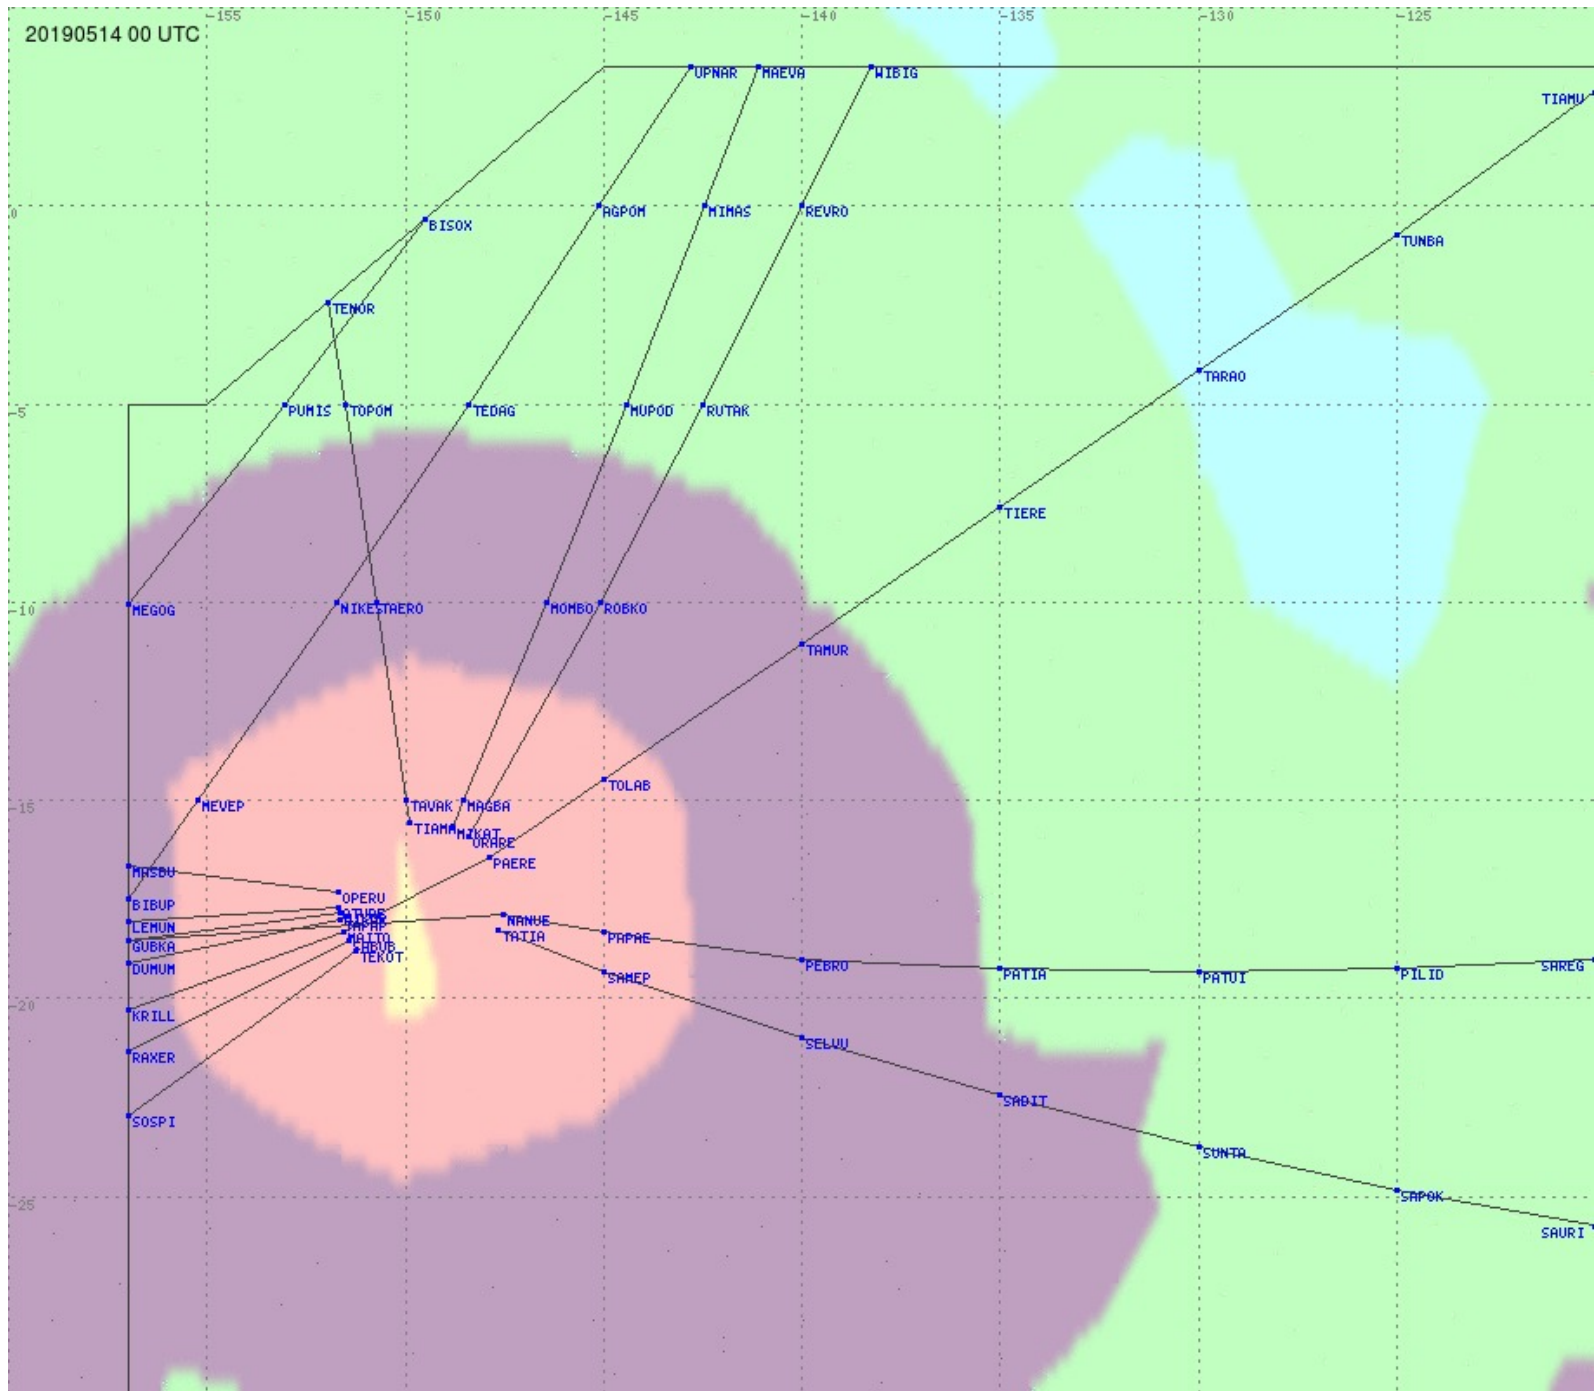

Tahiti FIR - HF Propag - 20190514

2.8 MHz
3.5 MHz
5.6 MHz
8.9 MHz
13.3 MHz
17.9 MHz
None

Tahiti FIR - HF Propag - 20190514

2.8 MHz
3.5 MHz
5.6 MHz
8.9 MHz
13.3 MHz
17.9 MHz
None

Tahiti FIR - HF Propag - 20190514

2.8 MHz 3.5 MHz 5.6 MHz 8.9 MHz 13.3 MHz 17.9 MHz None

Tahiti FIR - HF Propag - 20190514

Tahiti FIR - HF Propag - 20190514

2.8 MHz
3.5 MHz
5.6 MHz
8.9 MHz
13.3 MHz
17.9 MHz
None

Tahiti FIR - HF Propag - 20190514