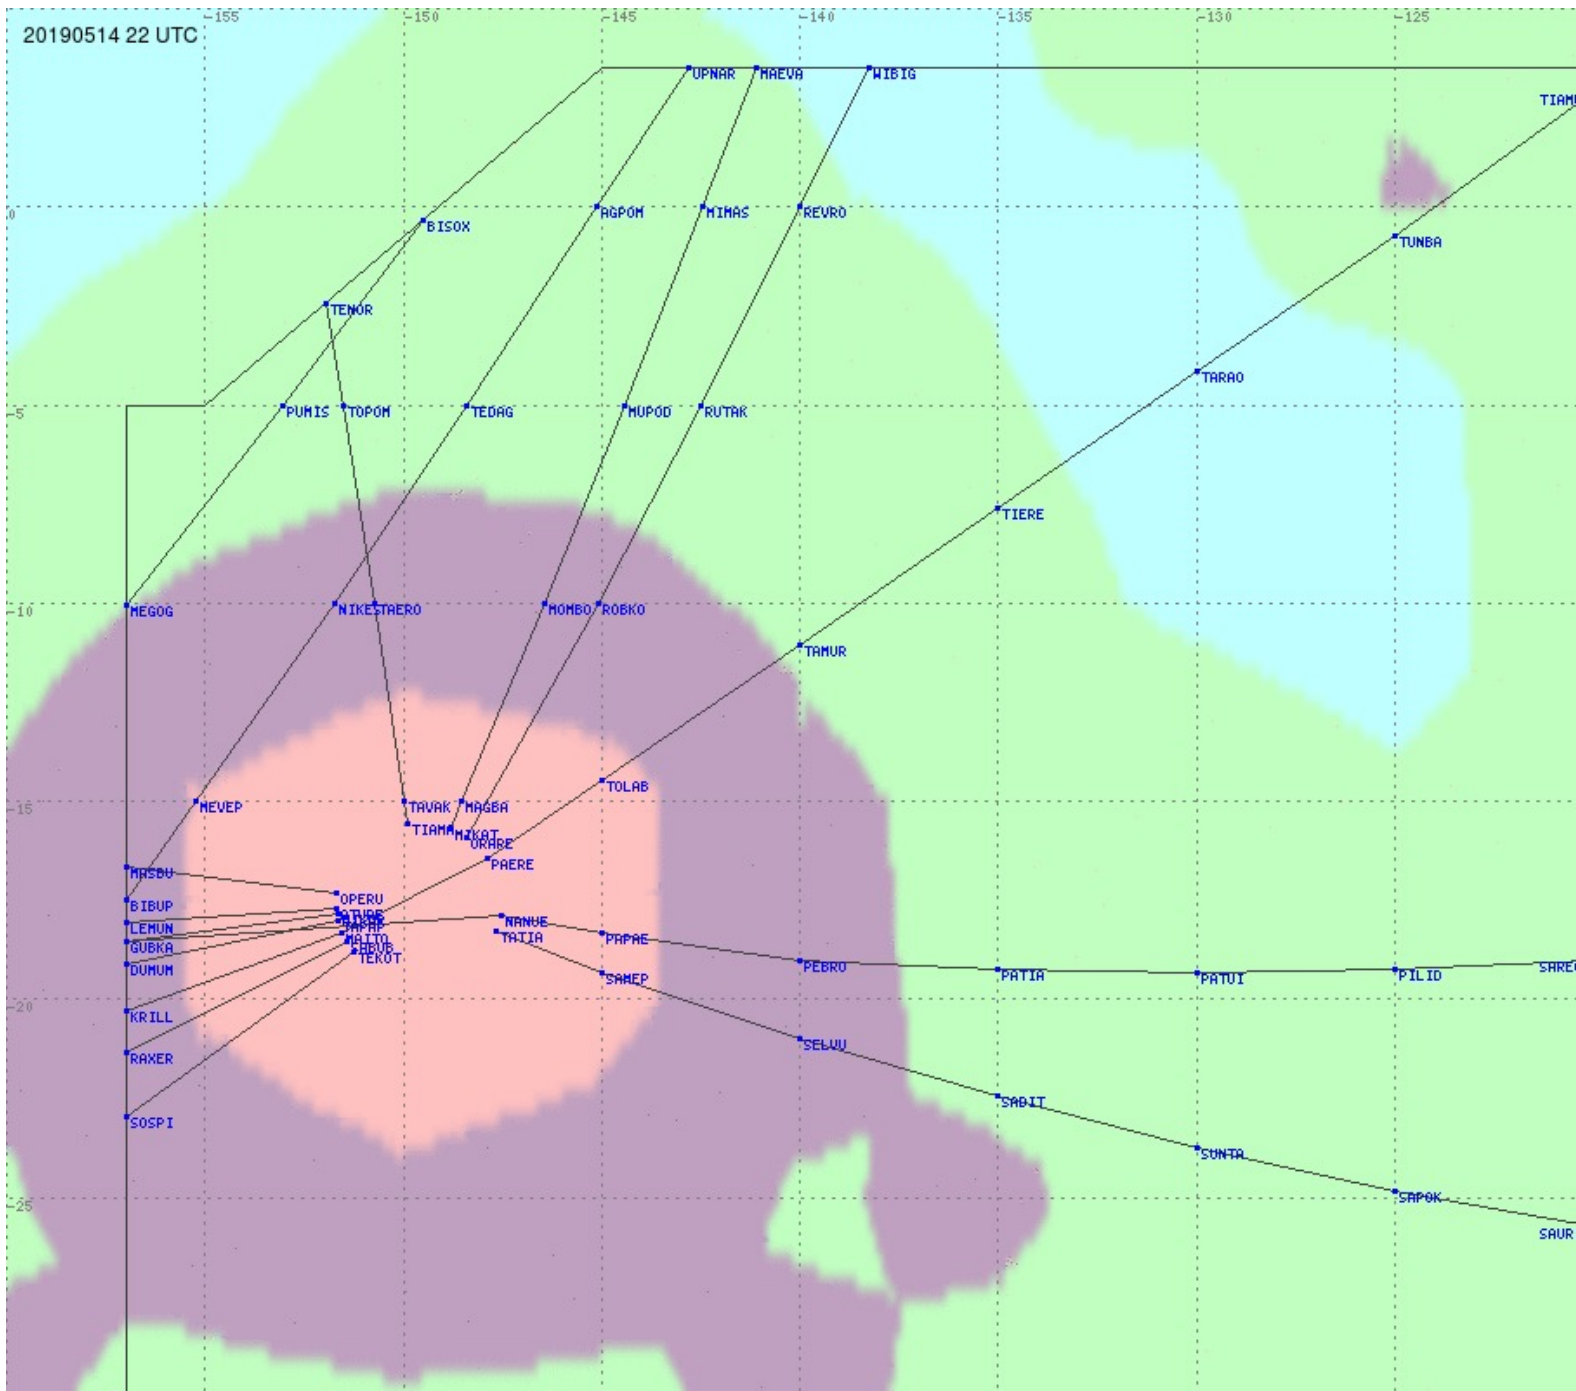

Tahiti FIR - HF Propag - 20190514

2.8 MHz 3.5 MHz 5.6 MHz 8.9 MHz 13.3 MHz 17.9 MHz None

Tahiti FIR - HF Propag - 20190514

2.8 MHz 3.5 MHz 5.6 MHz 8.9 MHz 13.3 MHz 17.9 MHz None

Tahiti FIR - HF Propag - 20190514

2.8 MHz 3.5 MHz 5.6 MHz 8.9 MHz 13.3 MHz 17.9 MHz None

Tahiti FIR - HF Propag - 20190514

2.8 MHz 3.5 MHz 5.6 MHz 8.9 MHz 13.3 MHz 17.9 MHz None

Tahiti FIR - HF Propag - 20190514

2.8 MHz 3.5 MHz 5.6 MHz 8.9 MHz 13.3 MHz 17.9 MHz None