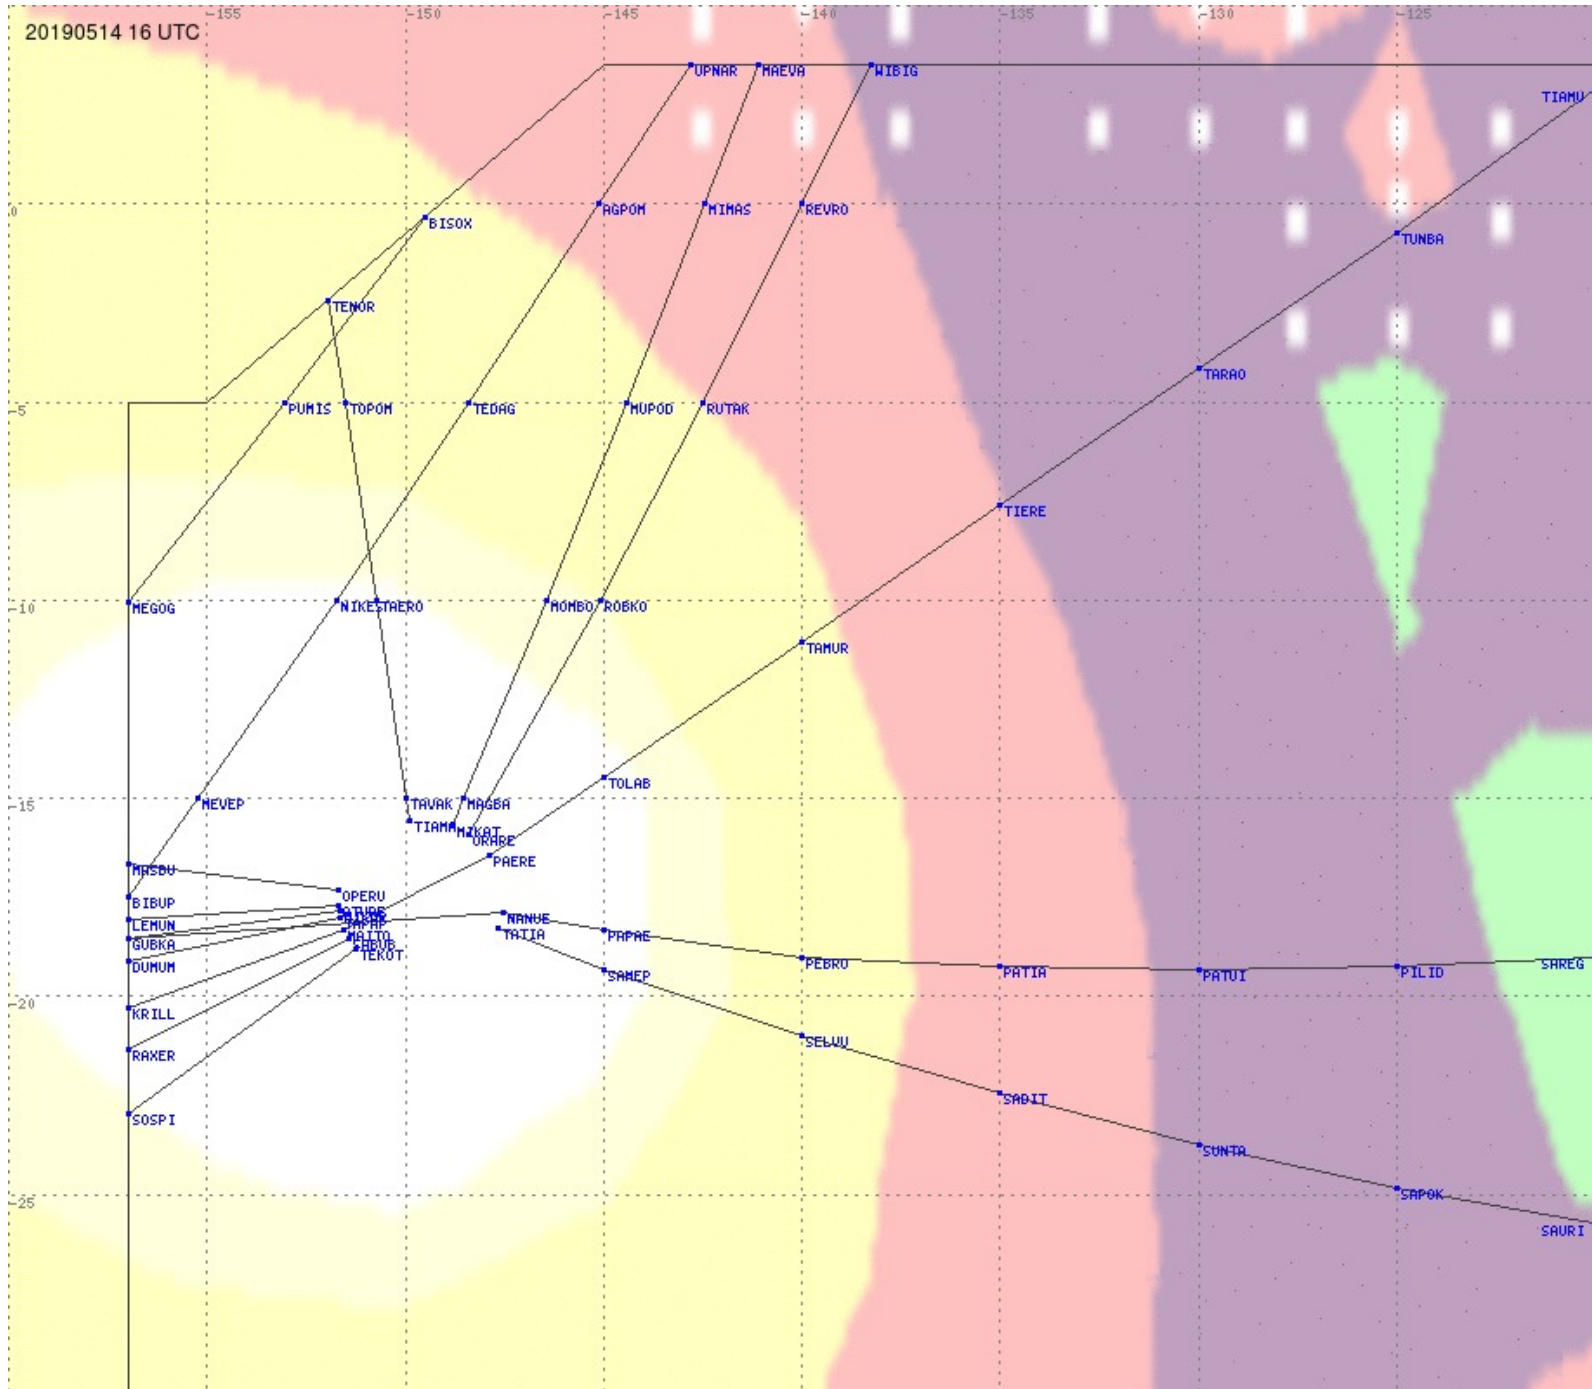

Tahiti FIR - HF Propag - 20190514

2.8 MHz 3.5 MHz 5.6 MHz 8.9 MHz 13.3 MHz 17.9 MHz None

Tahiti FIR - HF Propag - 20190514

2.8 MHz
3.5 MHz
5.6 MHz
8.9 MHz
13.3 MHz
17.9 MHz
None

Tahiti FIR - HF Propag - 20190514

2.8 MHz 3.5 MHz 5.6 MHz 8.9 MHz 13.3 MHz 17.9 MHz None

Tahiti FIR - HF Propag - 20190514

2.8 MHz 3.5 MHz 5.6 MHz 8.9 MHz 13.3 MHz 17.9 MHz None

Tahiti FIR - HF Propag - 20190514

2.8 MHz 3.5 MHz 5.6 MHz 8.9 MHz 13.3 MHz 17.9 MHz None