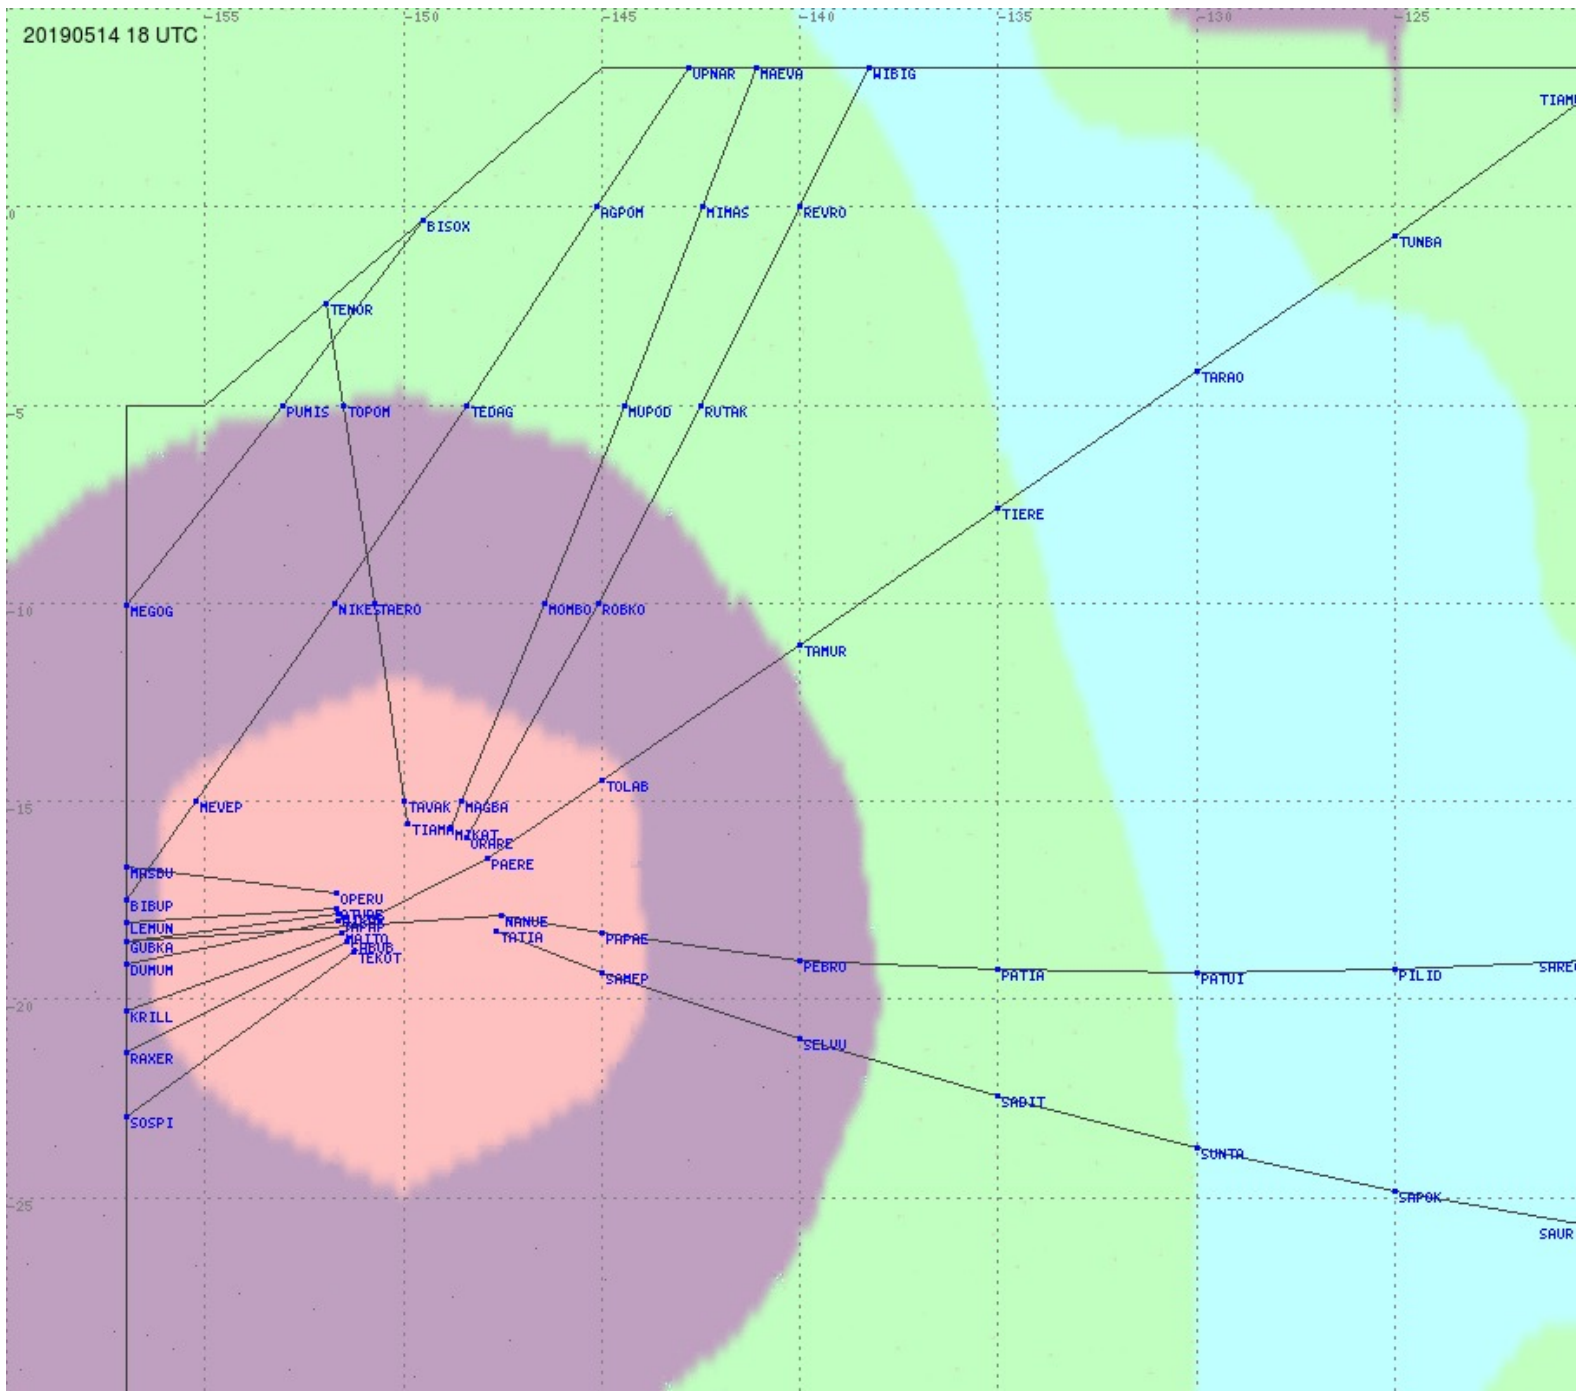

Tahiti FIR - HF Propag - 20190514

2.8 MHz 3.5 MHz 5.6 MHz 8.9 MHz 13.3 MHz 17.9 MHz None

Tahiti FIR - HF Propag - 20190514

2.8 MHz
3.5 MHz
5.6 MHz
8.9 MHz
13.3 MHz
17.9 MHz
None

Tahiti FIR - HF Propag - 20190514

2.8 MHz 3.5 MHz 5.6 MHz 8.9 MHz 13.3 MHz 17.9 MHz None

Tahiti FIR - HF Propag - 20190514

2.8 MHz 3.5 MHz 5.6 MHz 8.9 MHz 13.3 MHz 17.9 MHz None

Tahiti FIR - HF Propag - 20190514

2.8 MHz 3.5 MHz 5.6 MHz 8.9 MHz 13.3 MHz 17.9 MHz None