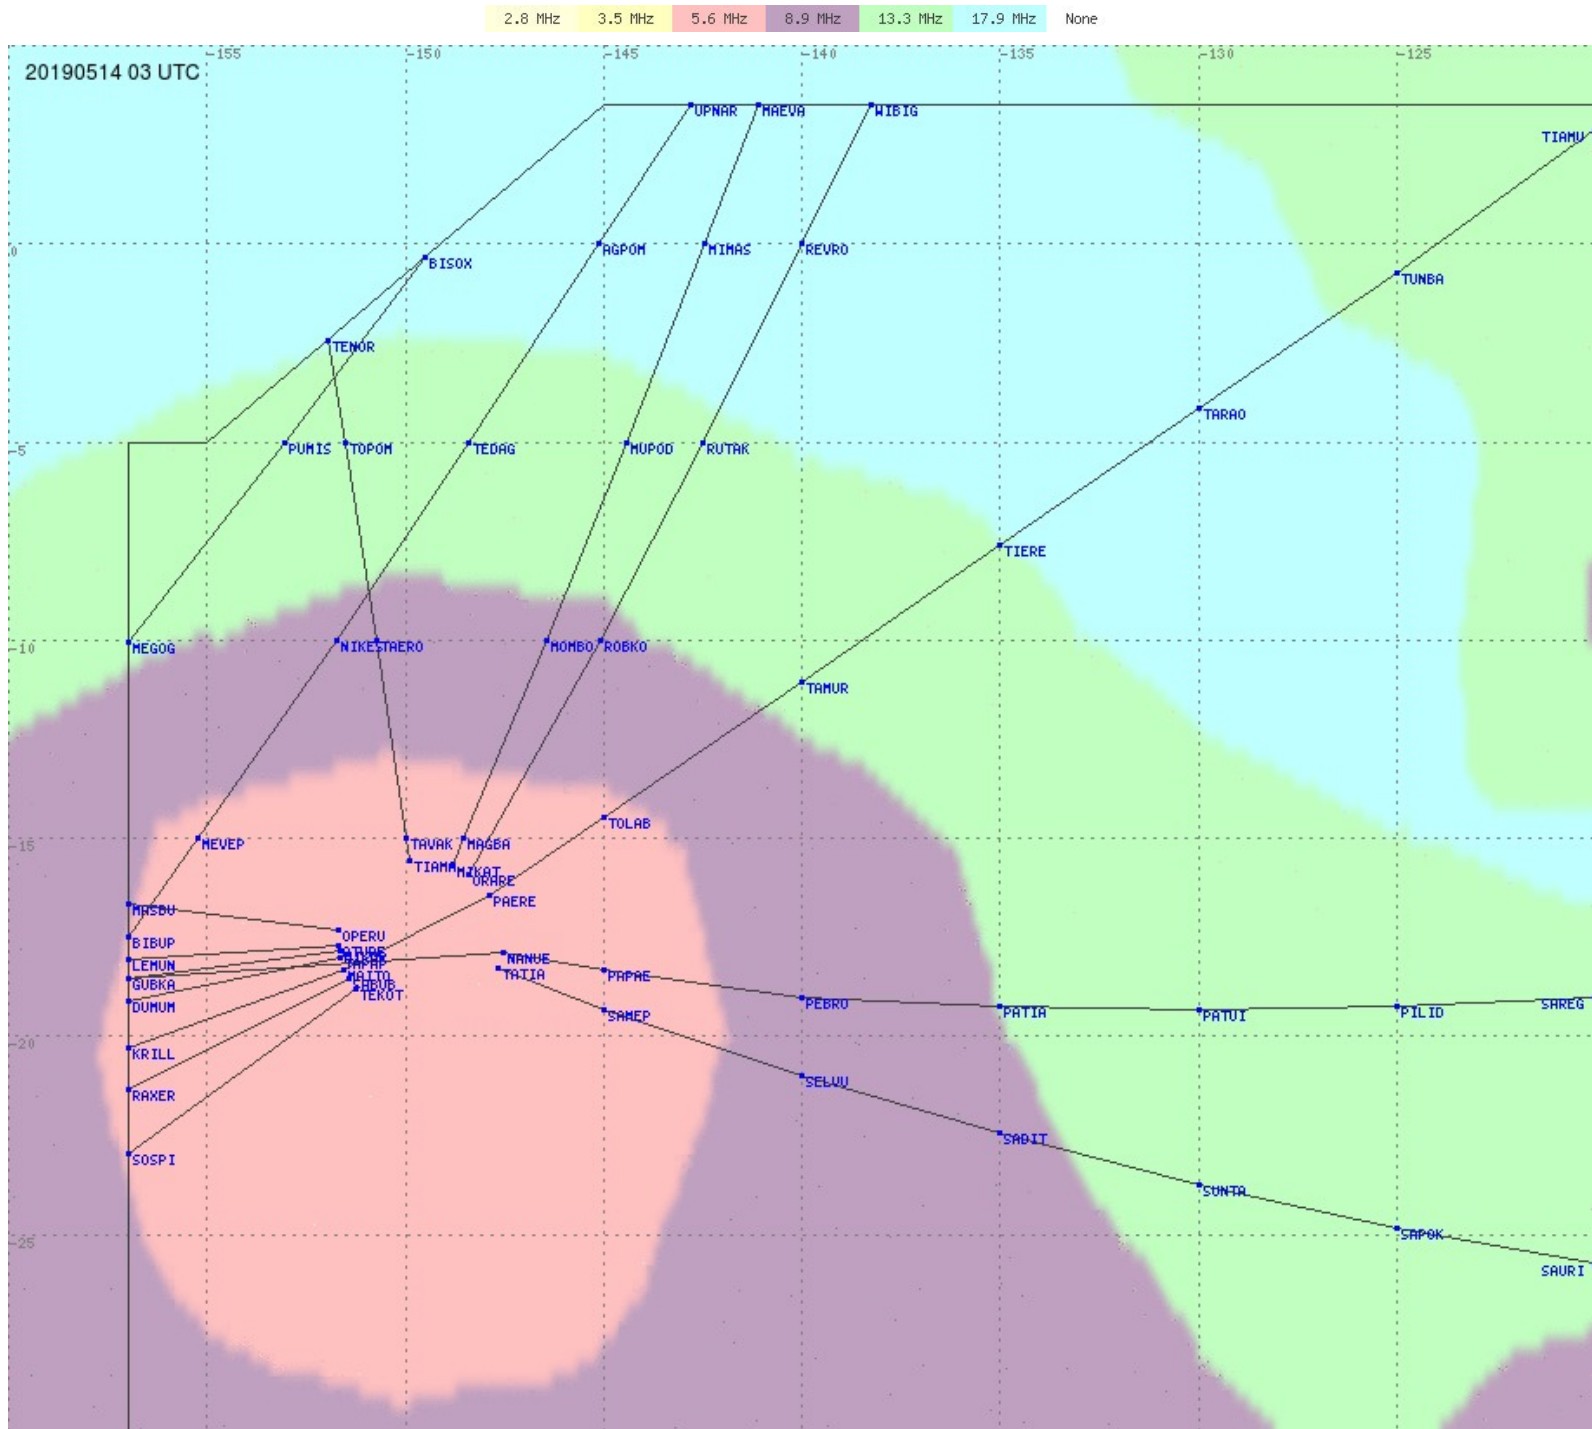

Tahiti FIR - HF Propag - 20190514

2.8 MHz
3.5 MHz
5.6 MHz
8.9 MHz
13.3 MHz
17.9 MHz
None

Tahiti FIR - HF Propag - 20190514

2.8 MHz
3.5 MHz
5.6 MHz
8.9 MHz
13.3 MHz
17.9 MHz
None

Tahiti FIR - HF Propag - 20190514

2.8 MHz 3.5 MHz 5.6 MHz 8.9 MHz 13.3 MHz 17.9 MHz None

Tahiti FIR - HF Propag - 20190514

Tahiti FIR - HF Propag - 20190514

2.8 MHz
3.5 MHz
5.6 MHz
8.9 MHz
13.3 MHz
17.9 MHz
None

Tahiti FIR - HF Propag - 20190514