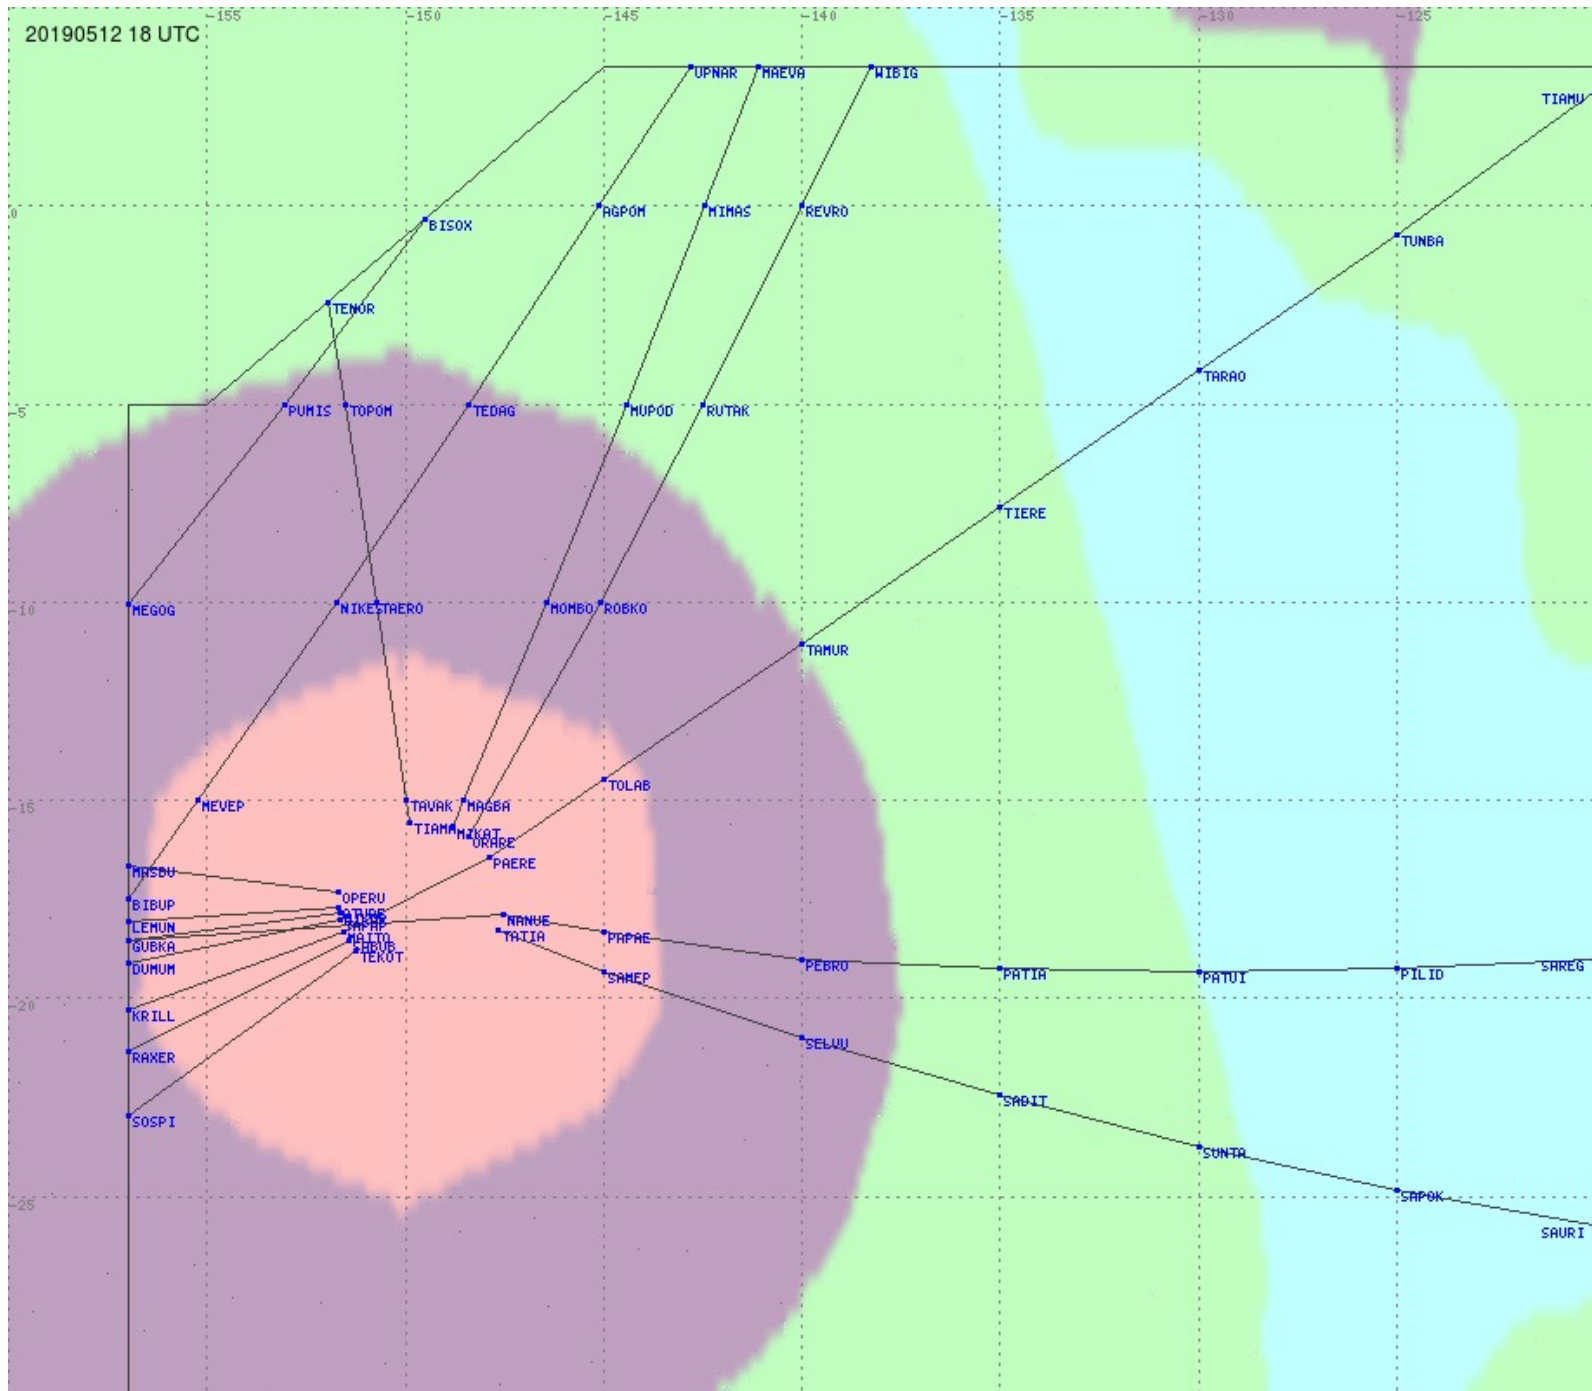

Tahiti FIR - HF Propag - 20190512

2.8 MHz 3.5 MHz 5.6 MHz 8.9 MHz 13.3 MHz 17.9 MHz None

Tahiti FIR - HF Propag - 20190512

2.8 MHz 3.5 MHz 5.6 MHz 8.9 MHz 13.3 MHz 17.9 MHz None

Tahiti FIR - HF Propag - 20190512

Tahiti FIR - HF Propag - 20190512

2.8 MHz
3.5 MHz
5.6 MHz
8.9 MHz
13.3 MHz
17.9 MHz
None

Tahiti FIR - HF Propag - 20190512

Tahiti FIR - HF Propag - 20190512

Tahiti FIR - HF Propag - 20190512

2.8 MHz 3.5 MHz 5.6 MHz 8.9 MHz 13.3 MHz 17.9 MHz None

Tahiti FIR - HF Propag - 20190512

Tahiti FIR - HF Propag - 20190512

2.8 MHz
3.5 MHz
5.6 MHz
8.9 MHz
13.3 MHz
17.9 MHz
None

Tahiti FIR - HF Propag - 20190512

Tahiti FIR - HF Propag - 20190512

2.8 MHz 3.5 MHz 5.6 MHz 8.9 MHz 13.3 MHz 17.9 MHz None

Tahiti FIR - HF Propag - 20190512

Tahiti FIR - HF Propag - 20190512

2.8 MHz 3.5 MHz 5.6 MHz 8.9 MHz 13.3 MHz 17.9 MHz None

Tahiti FIR - HF Propag - 20190512

2.8 MHz 3.5 MHz 5.6 MHz 8.9 MHz 13.3 MHz 17.9 MHz None