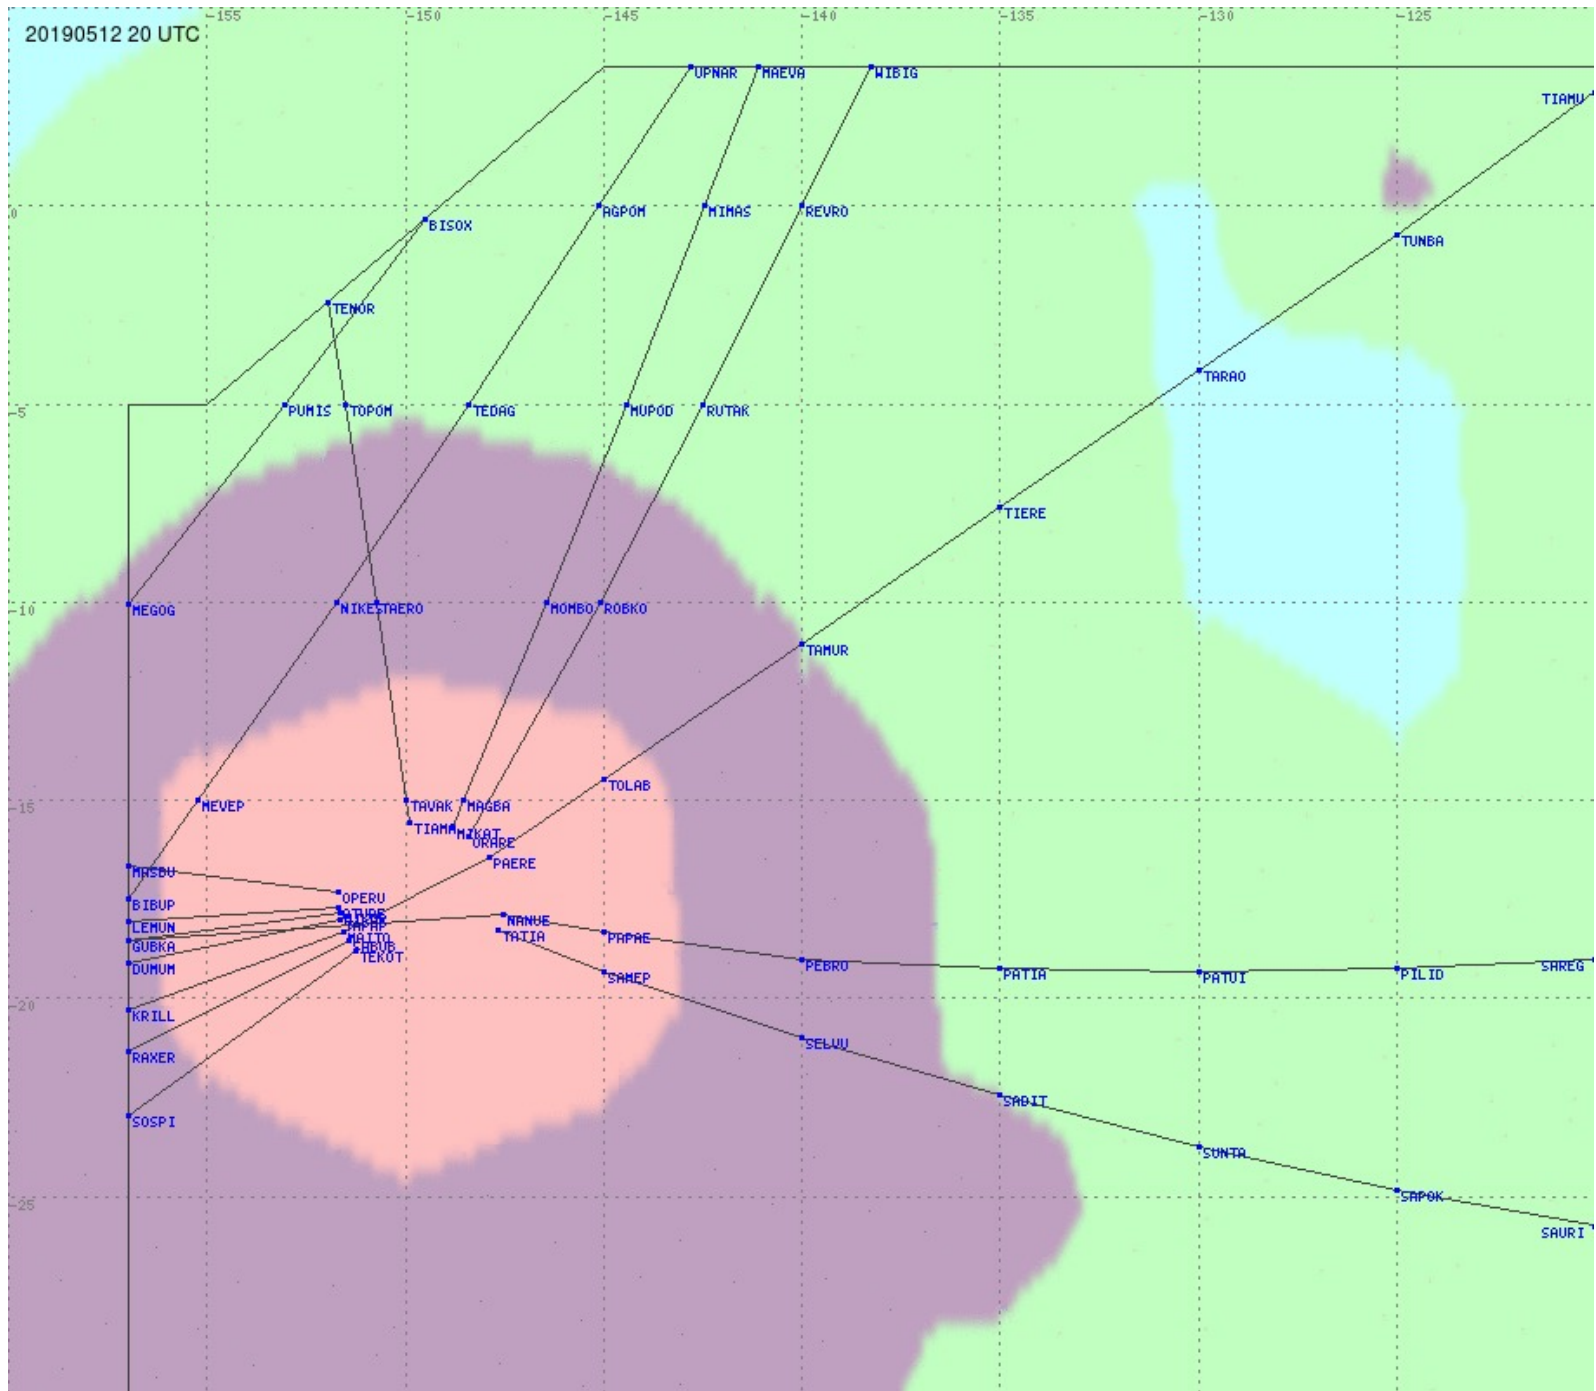

Tahiti FIR - HF Propag - 20190512

2.8 MHz
3.5 MHz
5.6 MHz
8.9 MHz
13.3 MHz
17.9 MHz
None

Tahiti FIR - HF Propag - 20190512

Tahiti FIR - HF Propag - 20190512

Tahiti FIR - HF Propag - 20190512

2.8 MHz 3.5 MHz 5.6 MHz 8.9 MHz 13.3 MHz 17.9 MHz None

Tahiti FIR - HF Propag - 20190512

Tahiti FIR - HF Propag - 20190512

2.8 MHz
3.5 MHz
5.6 MHz
8.9 MHz
13.3 MHz
17.9 MHz
None

Tahiti FIR - HF Propag - 20190512

Tahiti FIR - HF Propag - 20190512

2.8 MHz 3.5 MHz 5.6 MHz 8.9 MHz 13.3 MHz 17.9 MHz None

Tahiti FIR - HF Propag - 20190512

Tahiti FIR - HF Propag - 20190512

2.8 MHz 3.5 MHz 5.6 MHz 8.9 MHz 13.3 MHz 17.9 MHz None

Tahiti FIR - HF Propag - 20190512

2.8 MHz 3.5 MHz 5.6 MHz 8.9 MHz 13.3 MHz 17.9 MHz None