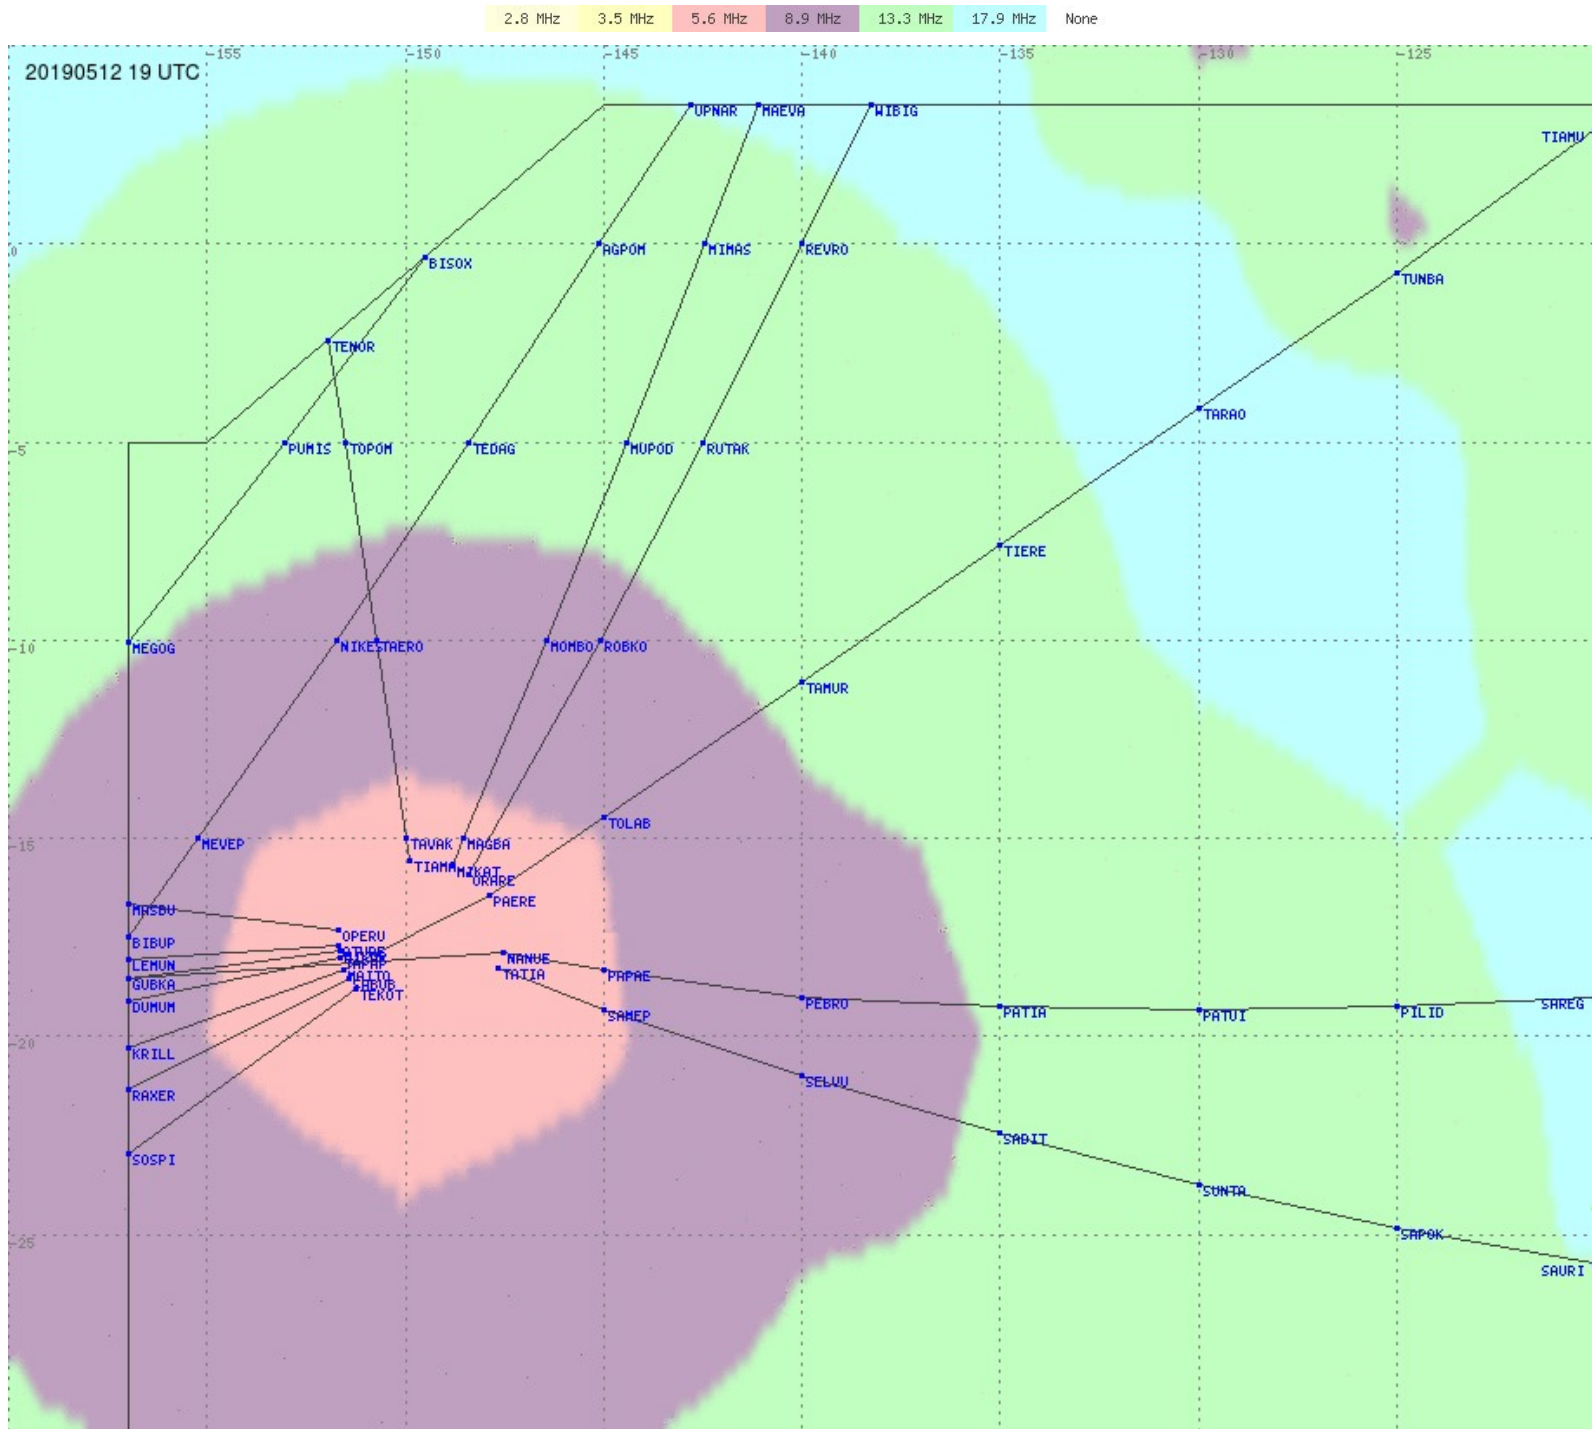

Tahiti FIR - HF Propag - 20190512

2.8 MHz 3.5 MHz 5.6 MHz 8.9 MHz 13.3 MHz 17.9 MHz None

Tahiti FIR - HF Propag - 20190512

2.8 MHz 3.5 MHz 5.6 MHz 8.9 MHz 13.3 MHz 17.9 MHz None

Tahiti FIR - HF Propag - 20190512

Tahiti FIR - HF Propag - 20190512

2.8 MHz
3.5 MHz
5.6 MHz
8.9 MHz
13.3 MHz
17.9 MHz
None

Tahiti FIR - HF Propag - 20190512

Tahiti FIR - HF Propag - 20190512

Tahiti FIR - HF Propag - 20190512

2.8 MHz 3.5 MHz 5.6 MHz 8.9 MHz 13.3 MHz 17.9 MHz None

Tahiti FIR - HF Propag - 20190512

Tahiti FIR - HF Propag - 20190512

2.8 MHz
3.5 MHz
5.6 MHz
8.9 MHz
13.3 MHz
17.9 MHz
None

Tahiti FIR - HF Propag - 20190512

Tahiti FIR - HF Propag - 20190512

2.8 MHz 3.5 MHz 5.6 MHz 8.9 MHz 13.3 MHz 17.9 MHz None

Tahiti FIR - HF Propag - 20190512

Tahiti FIR - HF Propag - 20190512

2.8 MHz 3.5 MHz 5.6 MHz 8.9 MHz 13.3 MHz 17.9 MHz None

Tahiti FIR - HF Propag - 20190512

2.8 MHz 3.5 MHz 5.6 MHz 8.9 MHz 13.3 MHz 17.9 MHz None