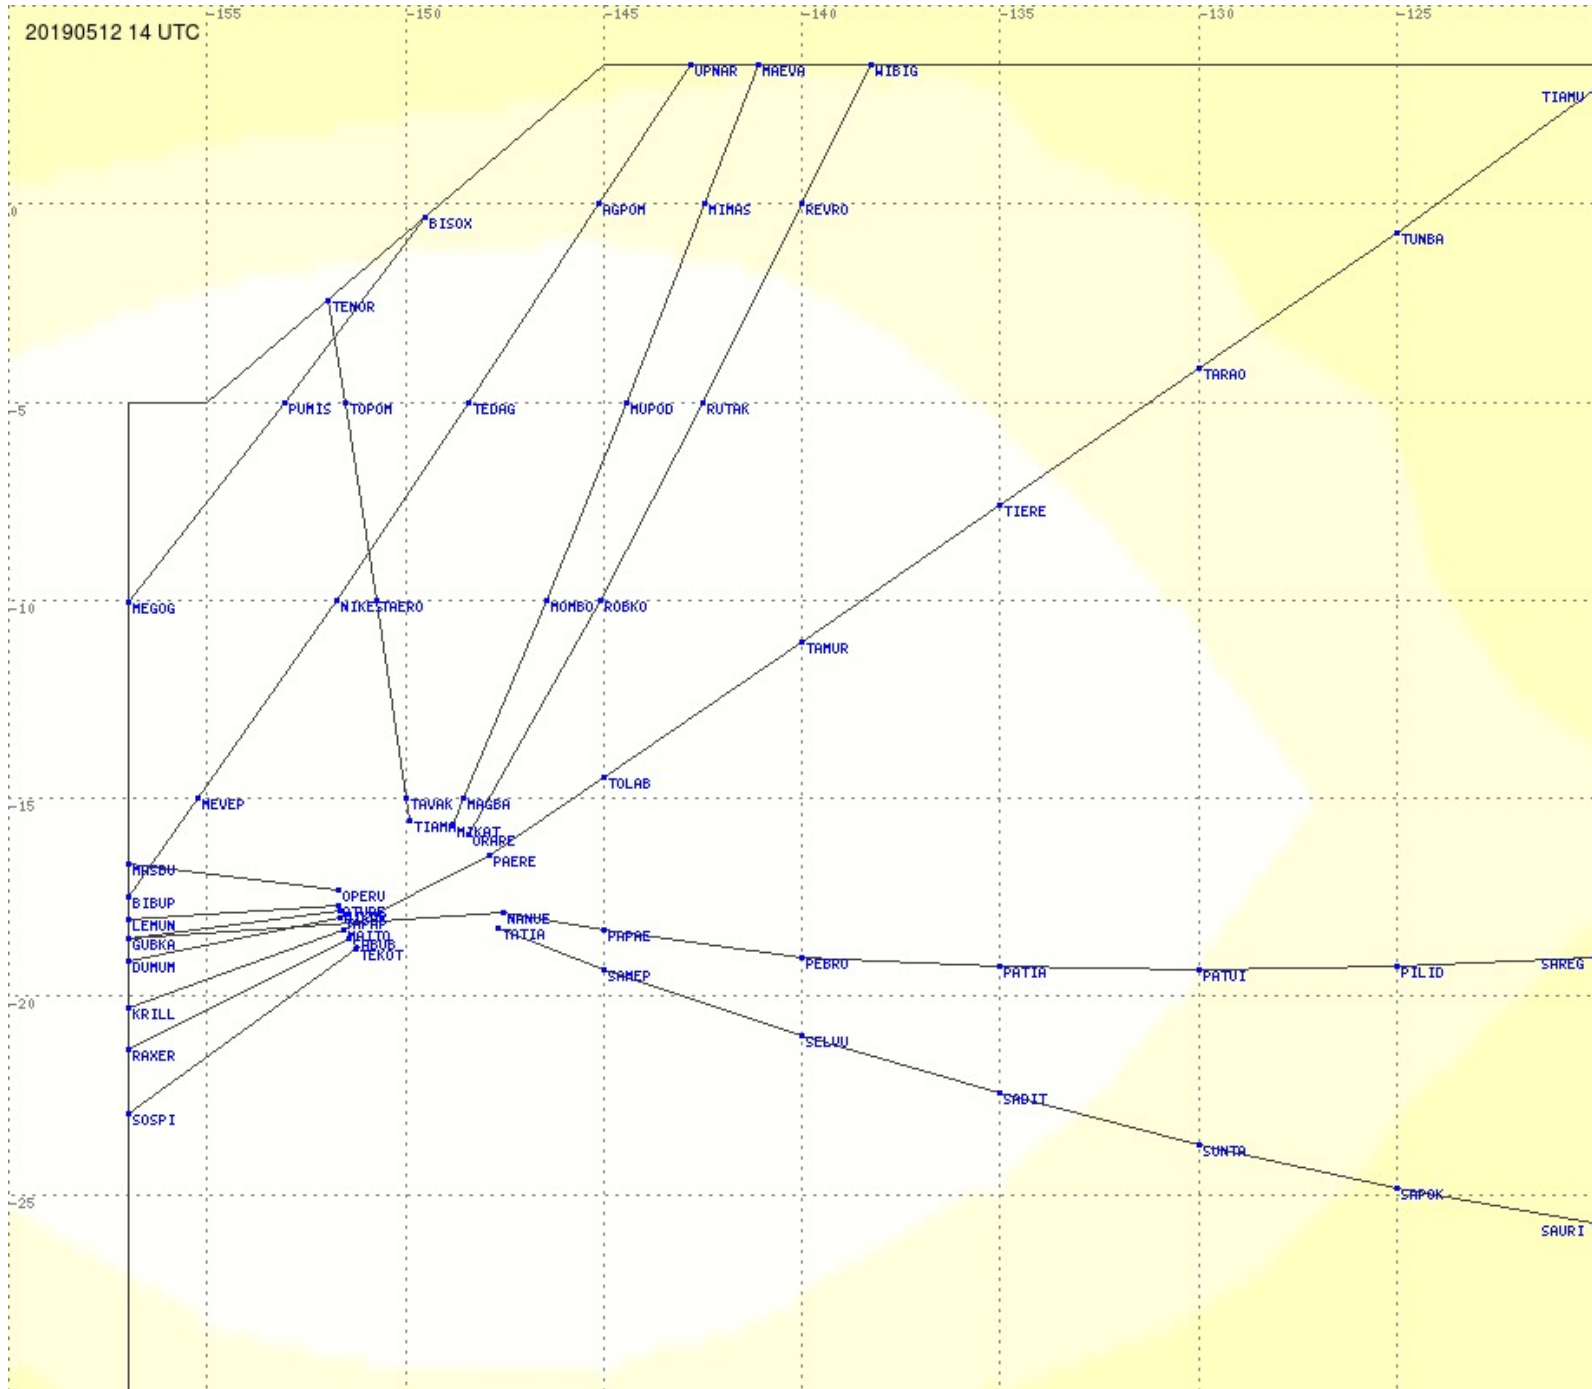

Tahiti FIR - HF Propag - 20190512

2.8 MHz
3.5 MHz
5.6 MHz
8.9 MHz
13.3 MHz
17.9 MHz
None

Tahiti FIR - HF Propag - 20190512

Tahiti FIR - HF Propag - 20190512

Tahiti FIR - HF Propag - 20190512

2.8 MHz 3.5 MHz 5.6 MHz 8.9 MHz 13.3 MHz 17.9 MHz None

Tahiti FIR - HF Propag - 20190512

Tahiti FIR - HF Propag - 20190512

2.8 MHz
3.5 MHz
5.6 MHz
8.9 MHz
13.3 MHz
17.9 MHz
None

Tahiti FIR - HF Propag - 20190512

Tahiti FIR - HF Propag - 20190512

2.8 MHz 3.5 MHz 5.6 MHz 8.9 MHz 13.3 MHz 17.9 MHz None