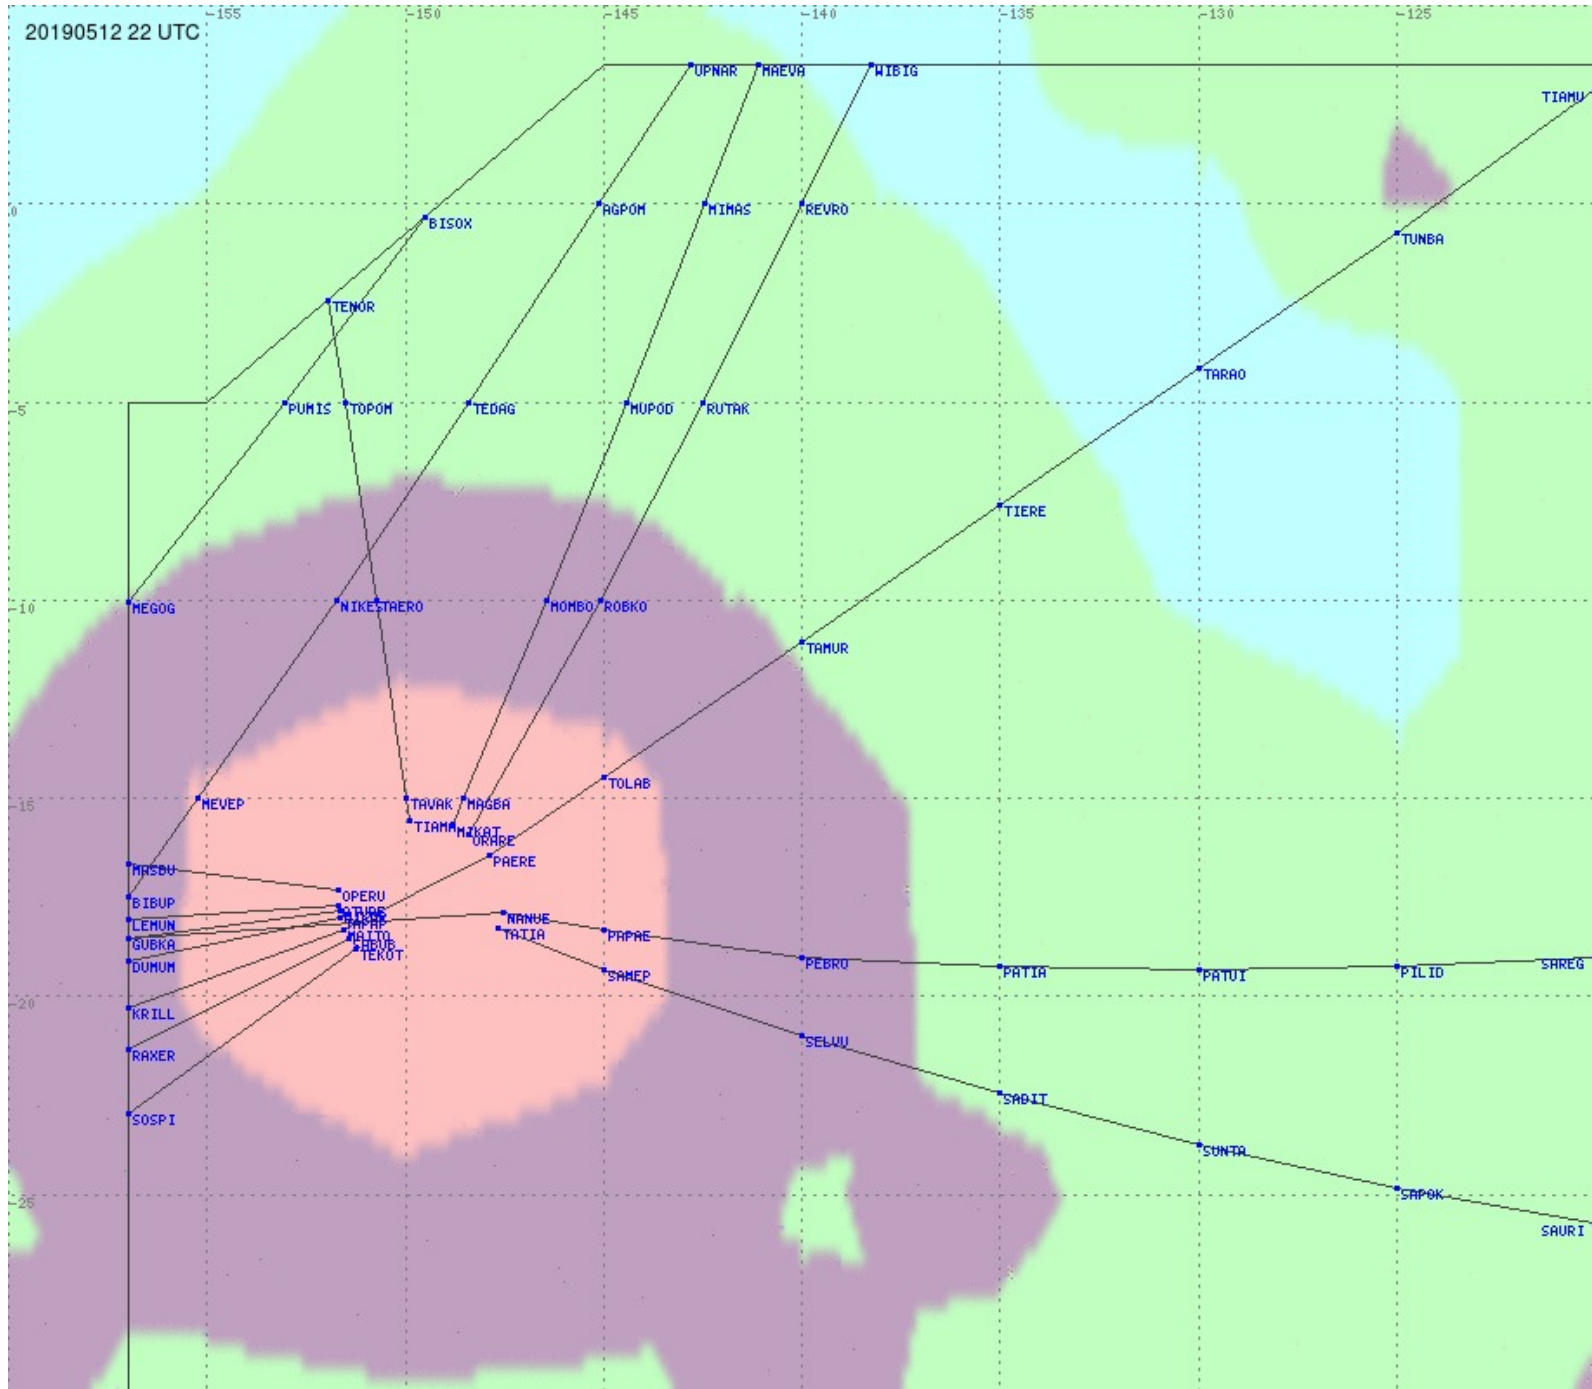

Tahiti FIR - HF Propag - 20190512

2.8 MHz
3.5 MHz
5.6 MHz
8.9 MHz
13.3 MHz
17.9 MHz
None

Tahiti FIR - HF Propag - 20190512

Tahiti FIR - HF Propag - 20190512

Tahiti FIR - HF Propag - 20190512

2.8 MHz 3.5 MHz 5.6 MHz 8.9 MHz 13.3 MHz 17.9 MHz None

Tahiti FIR - HF Propag - 20190512

Tahiti FIR - HF Propag - 20190512

2.8 MHz
3.5 MHz
5.6 MHz
8.9 MHz
13.3 MHz
17.9 MHz
None

Tahiti FIR - HF Propag - 20190512

Tahiti FIR - HF Propag - 20190512

2.8 MHz 3.5 MHz 5.6 MHz 8.9 MHz 13.3 MHz 17.9 MHz None

Tahiti FIR - HF Propag - 20190512

Tahiti FIR - HF Propag - 20190512

2.8 MHz 3.5 MHz 5.6 MHz 8.9 MHz 13.3 MHz 17.9 MHz None

Tahiti FIR - HF Propag - 20190512

2.8 MHz 3.5 MHz 5.6 MHz 8.9 MHz 13.3 MHz 17.9 MHz None

Tahiti FIR - HF Propag - 20190512

2.8 MHz 3.5 MHz 5.6 MHz 8.9 MHz 13.3 MHz 17.9 MHz None