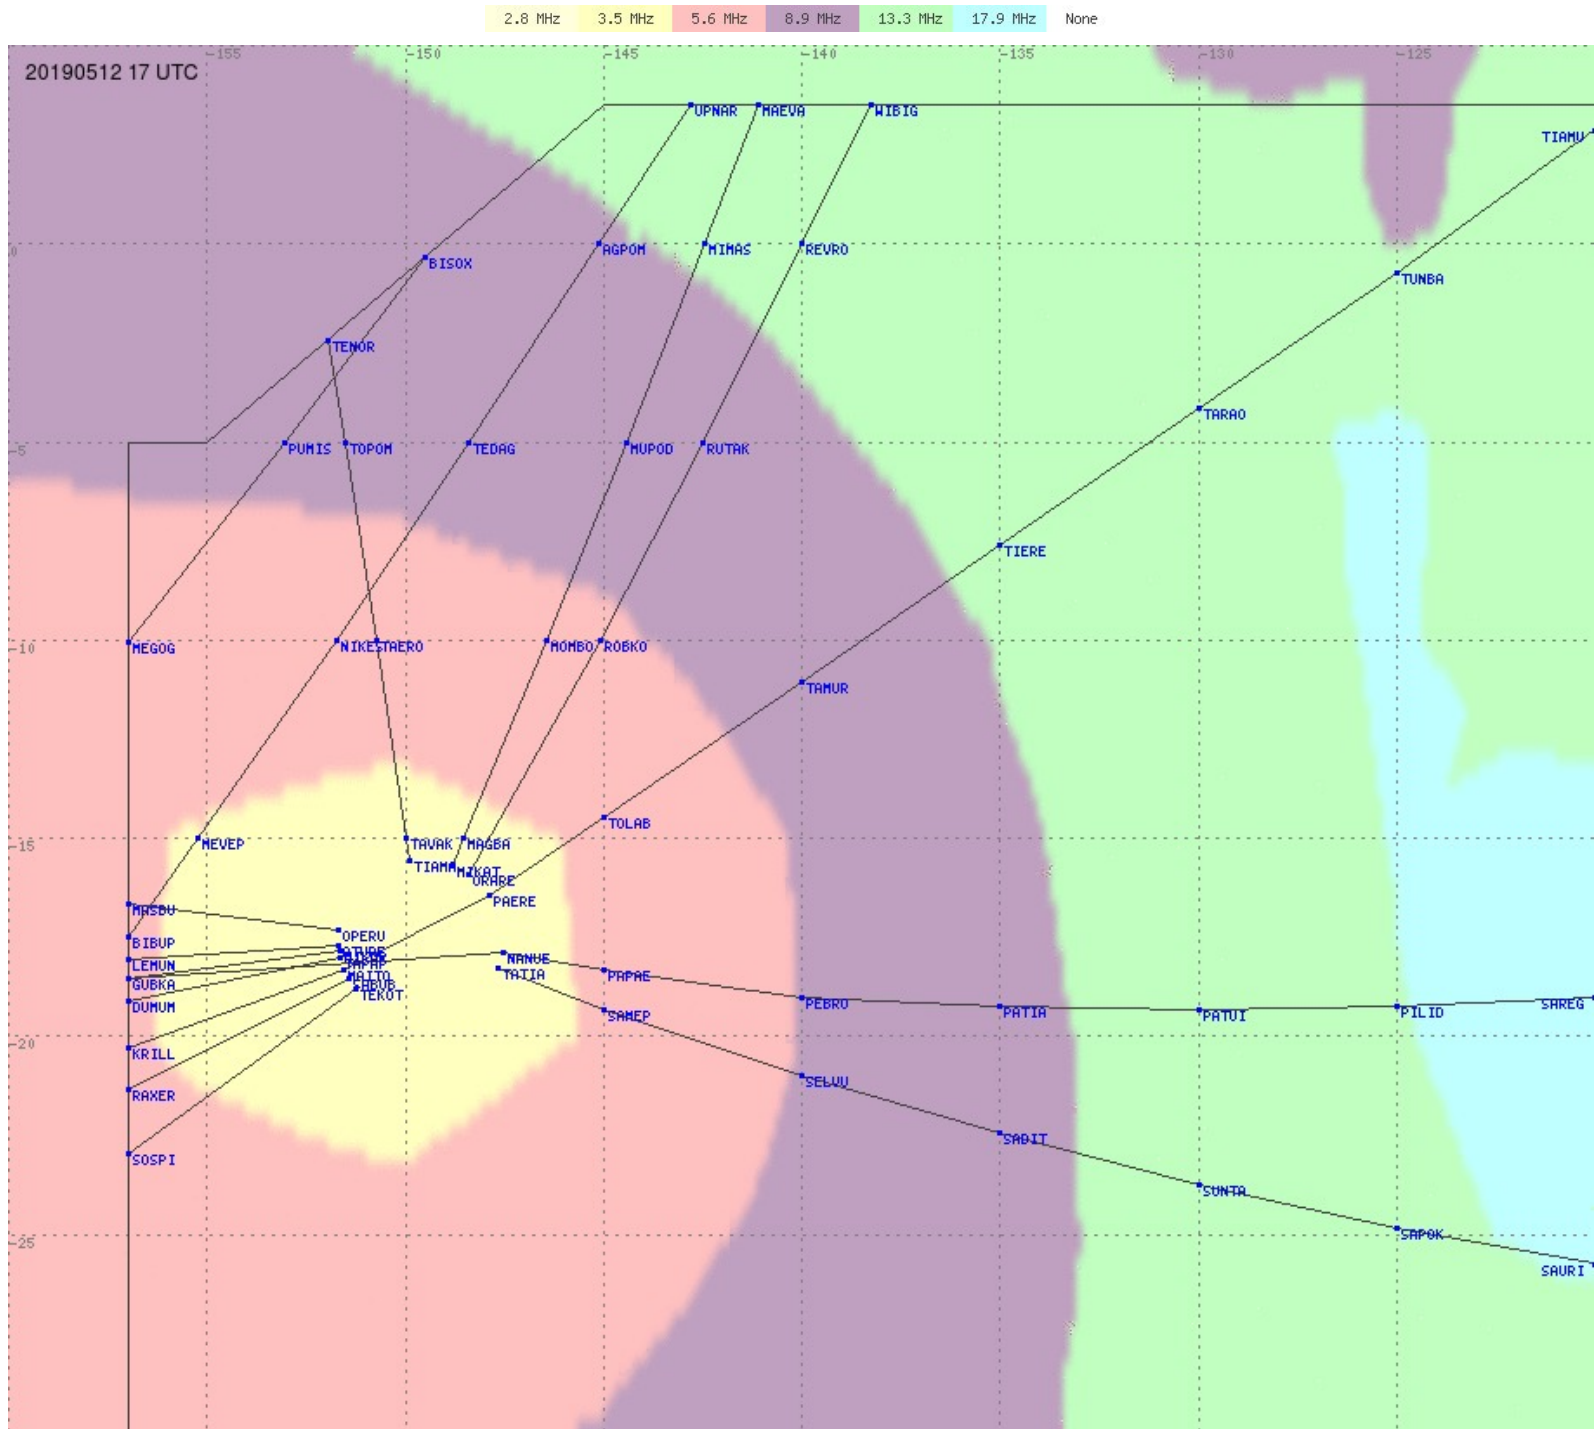

Tahiti FIR - HF Propag - 20190512

2.8 MHz 3.5 MHz 5.6 MHz 8.9 MHz 13.3 MHz 17.9 MHz None

Tahiti FIR - HF Propag - 20190512

2.8 MHz 3.5 MHz 5.6 MHz 8.9 MHz 13.3 MHz 17.9 MHz None

Tahiti FIR - HF Propag - 20190512

Tahiti FIR - HF Propag - 20190512

2.8 MHz
3.5 MHz
5.6 MHz
8.9 MHz
13.3 MHz
17.9 MHz
None

Tahiti FIR - HF Propag - 20190512

Tahiti FIR - HF Propag - 20190512

Tahiti FIR - HF Propag - 20190512

2.8 MHz 3.5 MHz 5.6 MHz 8.9 MHz 13.3 MHz 17.9 MHz None

Tahiti FIR - HF Propag - 20190512

Tahiti FIR - HF Propag - 20190512

2.8 MHz
3.5 MHz
5.6 MHz
8.9 MHz
13.3 MHz
17.9 MHz
None

Tahiti FIR - HF Propag - 20190512

Tahiti FIR - HF Propag - 20190512

2.8 MHz 3.5 MHz 5.6 MHz 8.9 MHz 13.3 MHz 17.9 MHz None

Tahiti FIR - HF Propag - 20190512

Tahiti FIR - HF Propag - 20190512

2.8 MHz 3.5 MHz 5.6 MHz 8.9 MHz 13.3 MHz 17.9 MHz None

Tahiti FIR - HF Propag - 20190512

2.8 MHz 3.5 MHz 5.6 MHz 8.9 MHz 13.3 MHz 17.9 MHz None