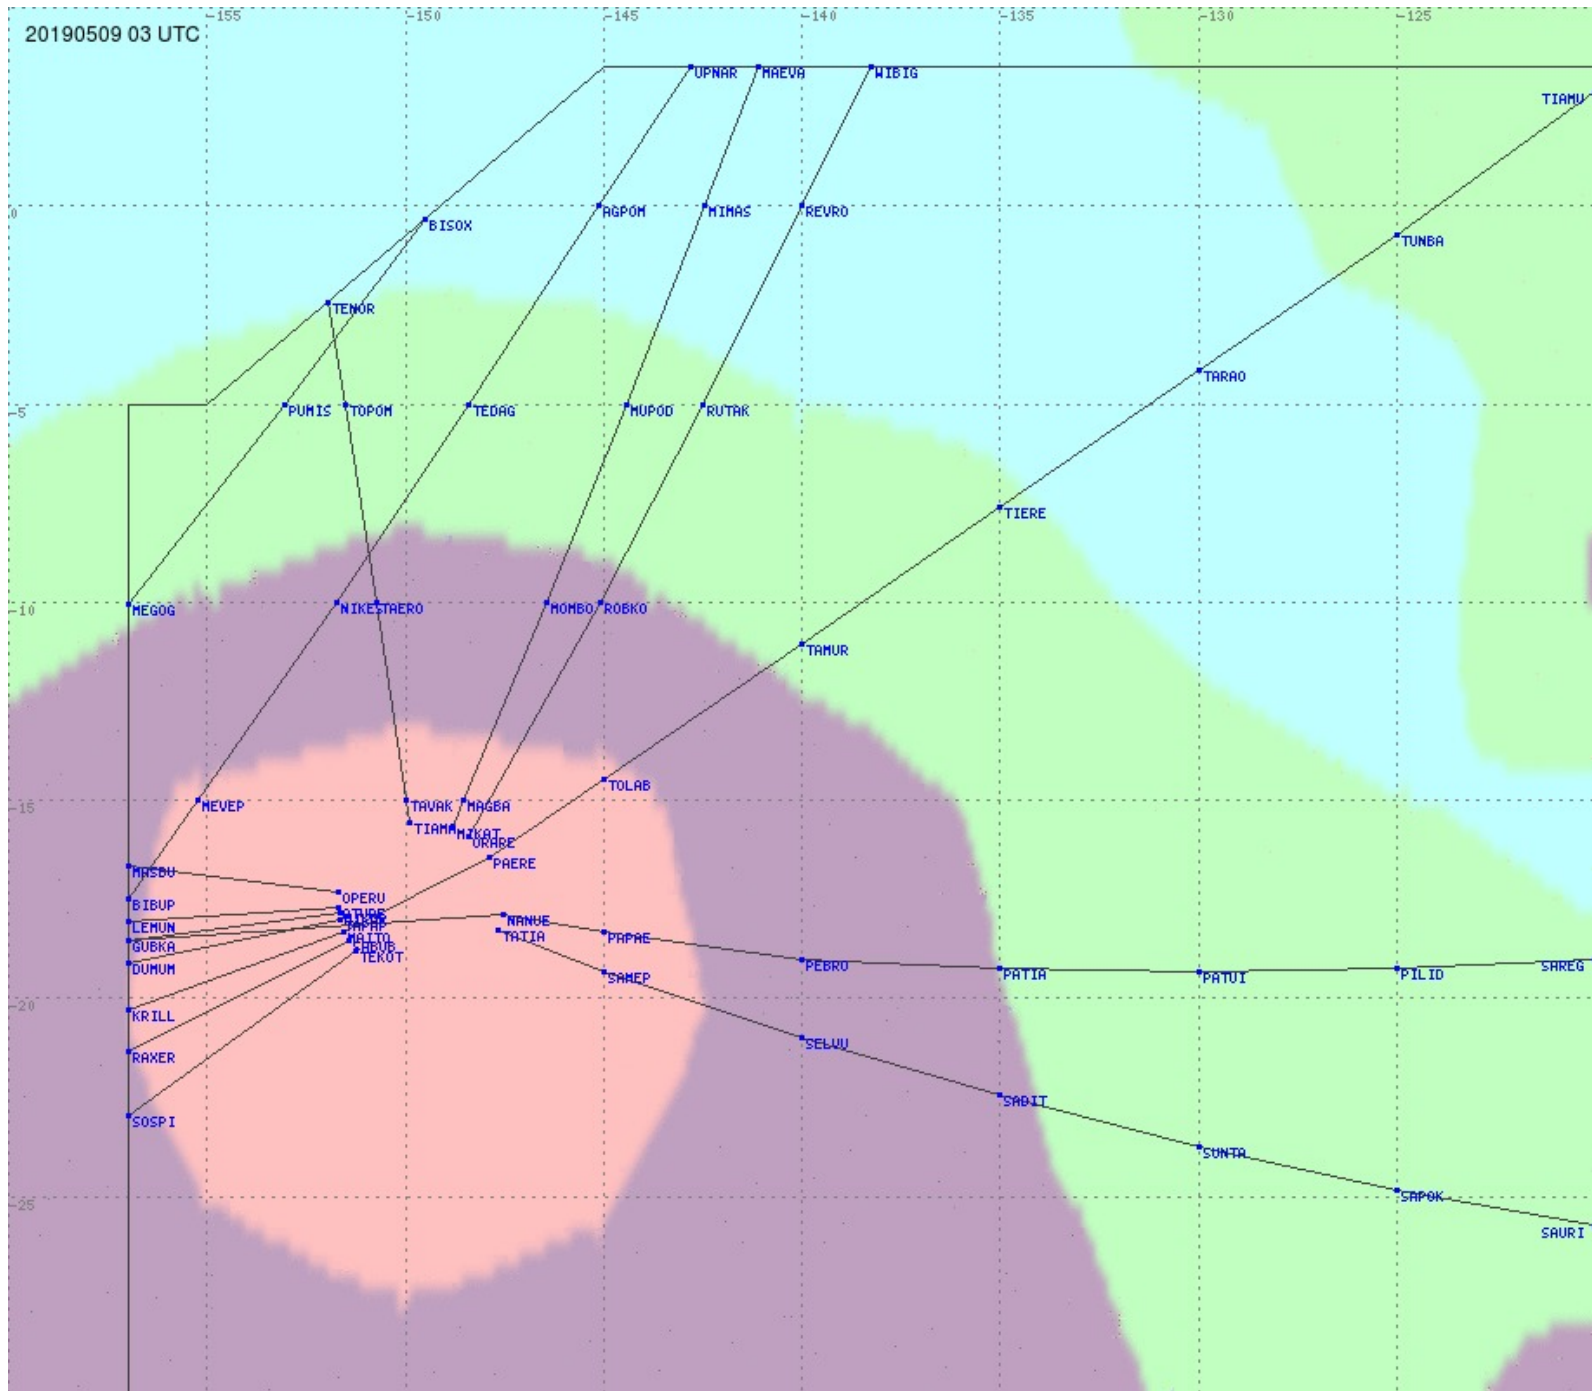

Tahiti FIR - HF Propag - 20190509

Tahiti FIR - HF Propag - 20190509

2.8 MHz 3.5 MHz 5.6 MHz 8.9 MHz 13.3 MHz 17.9 MHz None

Tahiti FIR - HF Propag - 20190509

2.8 MHz 3.5 MHz 5.6 MHz 8.9 MHz 13.3 MHz 17.9 MHz None

Tahiti FIR - HF Propag - 20190509

2.8 MHz 3.5 MHz 5.6 MHz 8.9 MHz 13.3 MHz 17.9 MHz None

Tahiti FIR - HF Propag - 20190509

2.8 MHz 3.5 MHz 5.6 MHz 8.9 MHz 13.3 MHz 17.9 MHz None

Tahiti FIR - HF Propag - 20190509