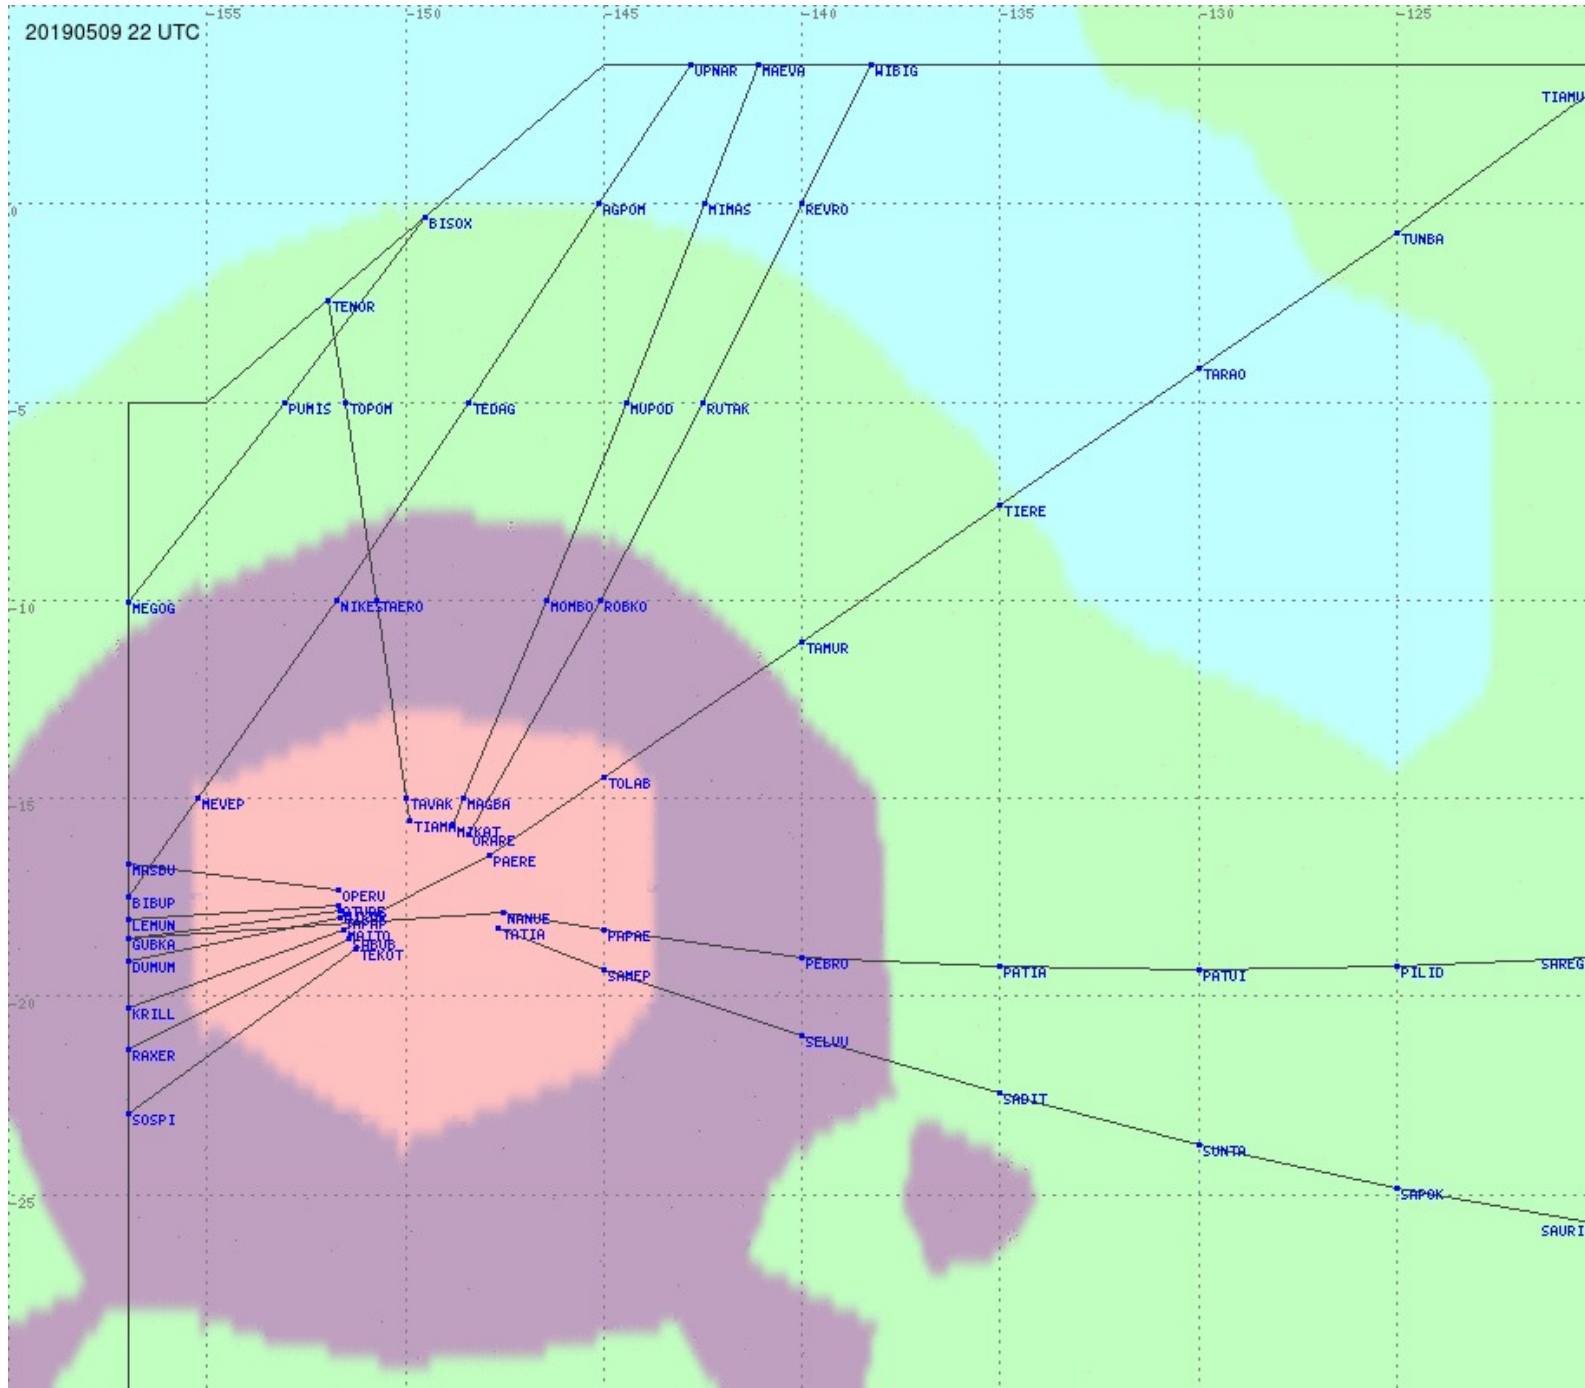

Tahiti FIR - HF Propag - 20190509

Tahiti FIR - HF Propag - 20190509

2.8 MHz 3.5 MHz 5.6 MHz 8.9 MHz 13.3 MHz 17.9 MHz None

Tahiti FIR - HF Propag - 20190509

2.8 MHz 3.5 MHz 5.6 MHz 8.9 MHz 13.3 MHz 17.9 MHz None

Tahiti FIR - HF Propag - 20190509

2.8 MHz 3.5 MHz 5.6 MHz 8.9 MHz 13.3 MHz 17.9 MHz None

Tahiti FIR - HF Propag - 20190509

2.8 MHz 3.5 MHz 5.6 MHz 8.9 MHz 13.3 MHz 17.9 MHz None

Tahiti FIR - HF Propag - 20190509

2.8 MHz 3.5 MHz 5.6 MHz 8.9 MHz 13.3 MHz 17.9 MHz None

Tahiti FIR - HF Propag - 20190509

2.8 MHz
3.5 MHz
5.6 MHz
8.9 MHz
13.3 MHz
17.9 MHz
None

Tahiti FIR - HF Propag - 20190509

2.8 MHz 3.5 MHz 5.6 MHz 8.9 MHz 13.3 MHz 17.9 MHz None

Tahiti FIR - HF Propag - 20190509

2.8 MHz 3.5 MHz 5.6 MHz 8.9 MHz 13.3 MHz 17.9 MHz None

Tahiti FIR - HF Propag - 20190509

2.8 MHz 3.5 MHz 5.6 MHz 8.9 MHz 13.3 MHz 17.9 MHz None