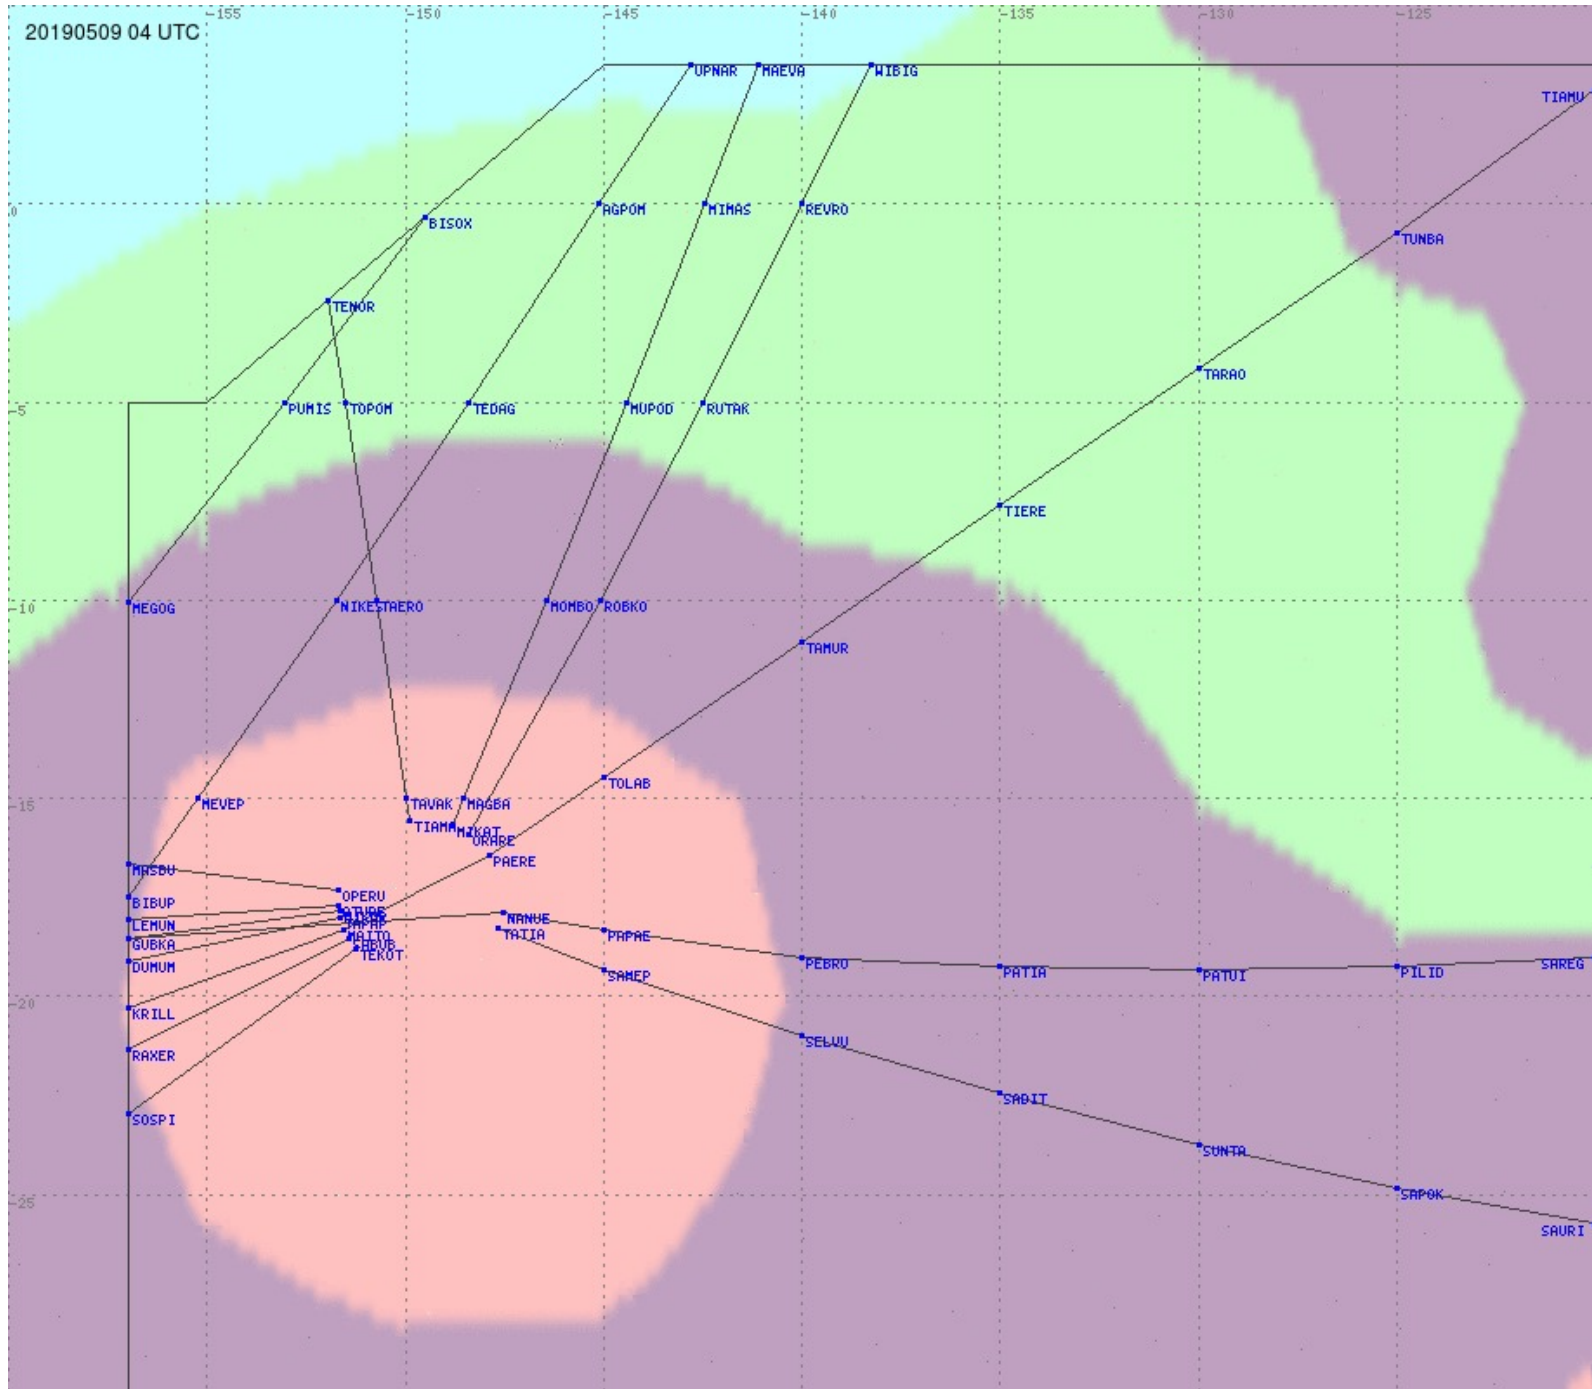

Tahiti FIR - HF Propag - 20190509

Tahiti FIR - HF Propag - 20190509

2.8 MHz 3.5 MHz 5.6 MHz 8.9 MHz 13.3 MHz 17.9 MHz None

Tahiti FIR - HF Propag - 20190509

2.8 MHz 3.5 MHz 5.6 MHz 8.9 MHz 13.3 MHz 17.9 MHz None

Tahiti FIR - HF Propag - 20190509

2.8 MHz 3.5 MHz 5.6 MHz 8.9 MHz 13.3 MHz 17.9 MHz None

Tahiti FIR - HF Propag - 20190509

2.8 MHz 3.5 MHz 5.6 MHz 8.9 MHz 13.3 MHz 17.9 MHz None

Tahiti FIR - HF Propag - 20190509