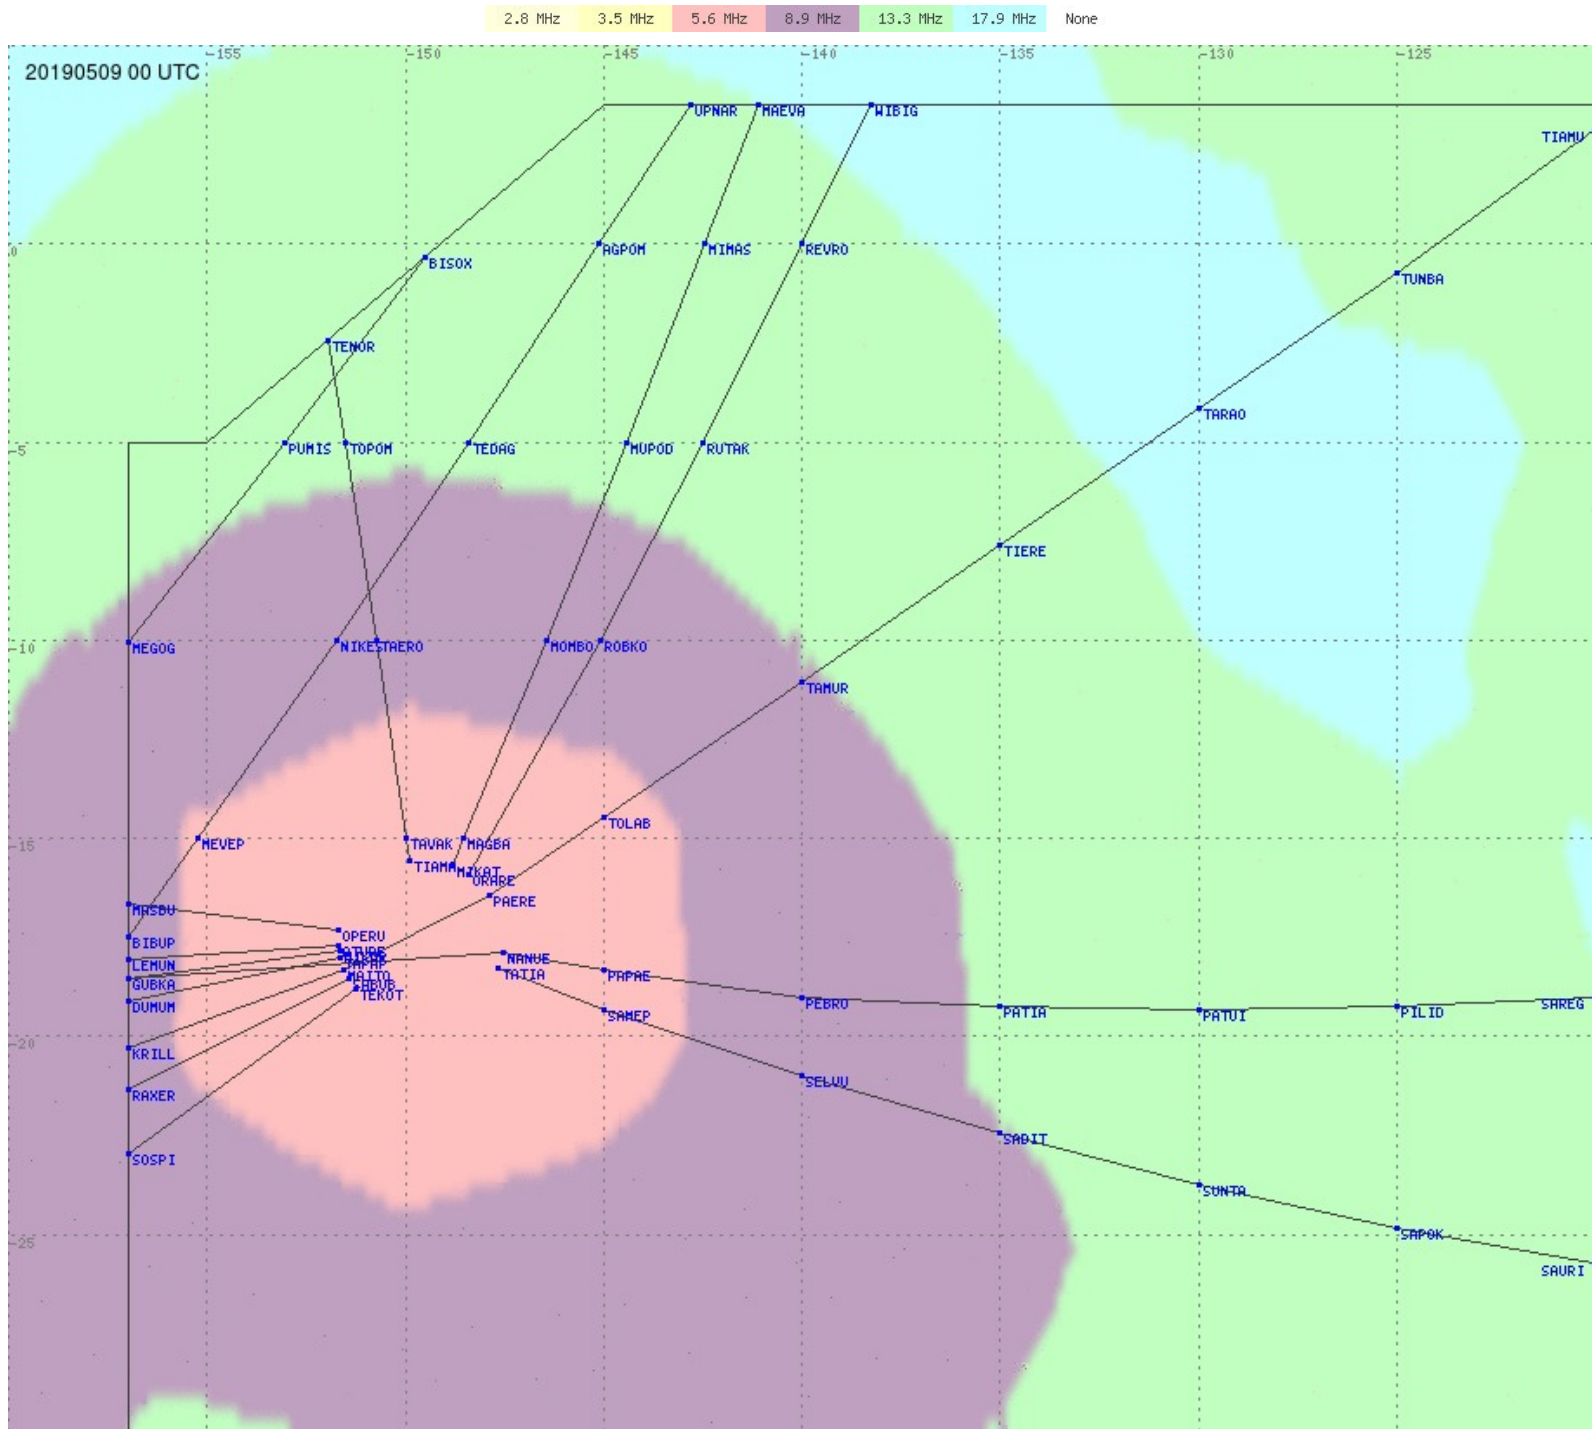

Tahiti FIR - HF Propag - 20190509

Tahiti FIR - HF Propag - 20190509

2.8 MHz 3.5 MHz 5.6 MHz 8.9 MHz 13.3 MHz 17.9 MHz None

Tahiti FIR - HF Propag - 20190509

2.8 MHz 3.5 MHz 5.6 MHz 8.9 MHz 13.3 MHz 17.9 MHz None

Tahiti FIR - HF Propag - 20190509

2.8 MHz 3.5 MHz 5.6 MHz 8.9 MHz 13.3 MHz 17.9 MHz None

Tahiti FIR - HF Propag - 20190509

2.8 MHz 3.5 MHz 5.6 MHz 8.9 MHz 13.3 MHz 17.9 MHz None

Tahiti FIR - HF Propag - 20190509