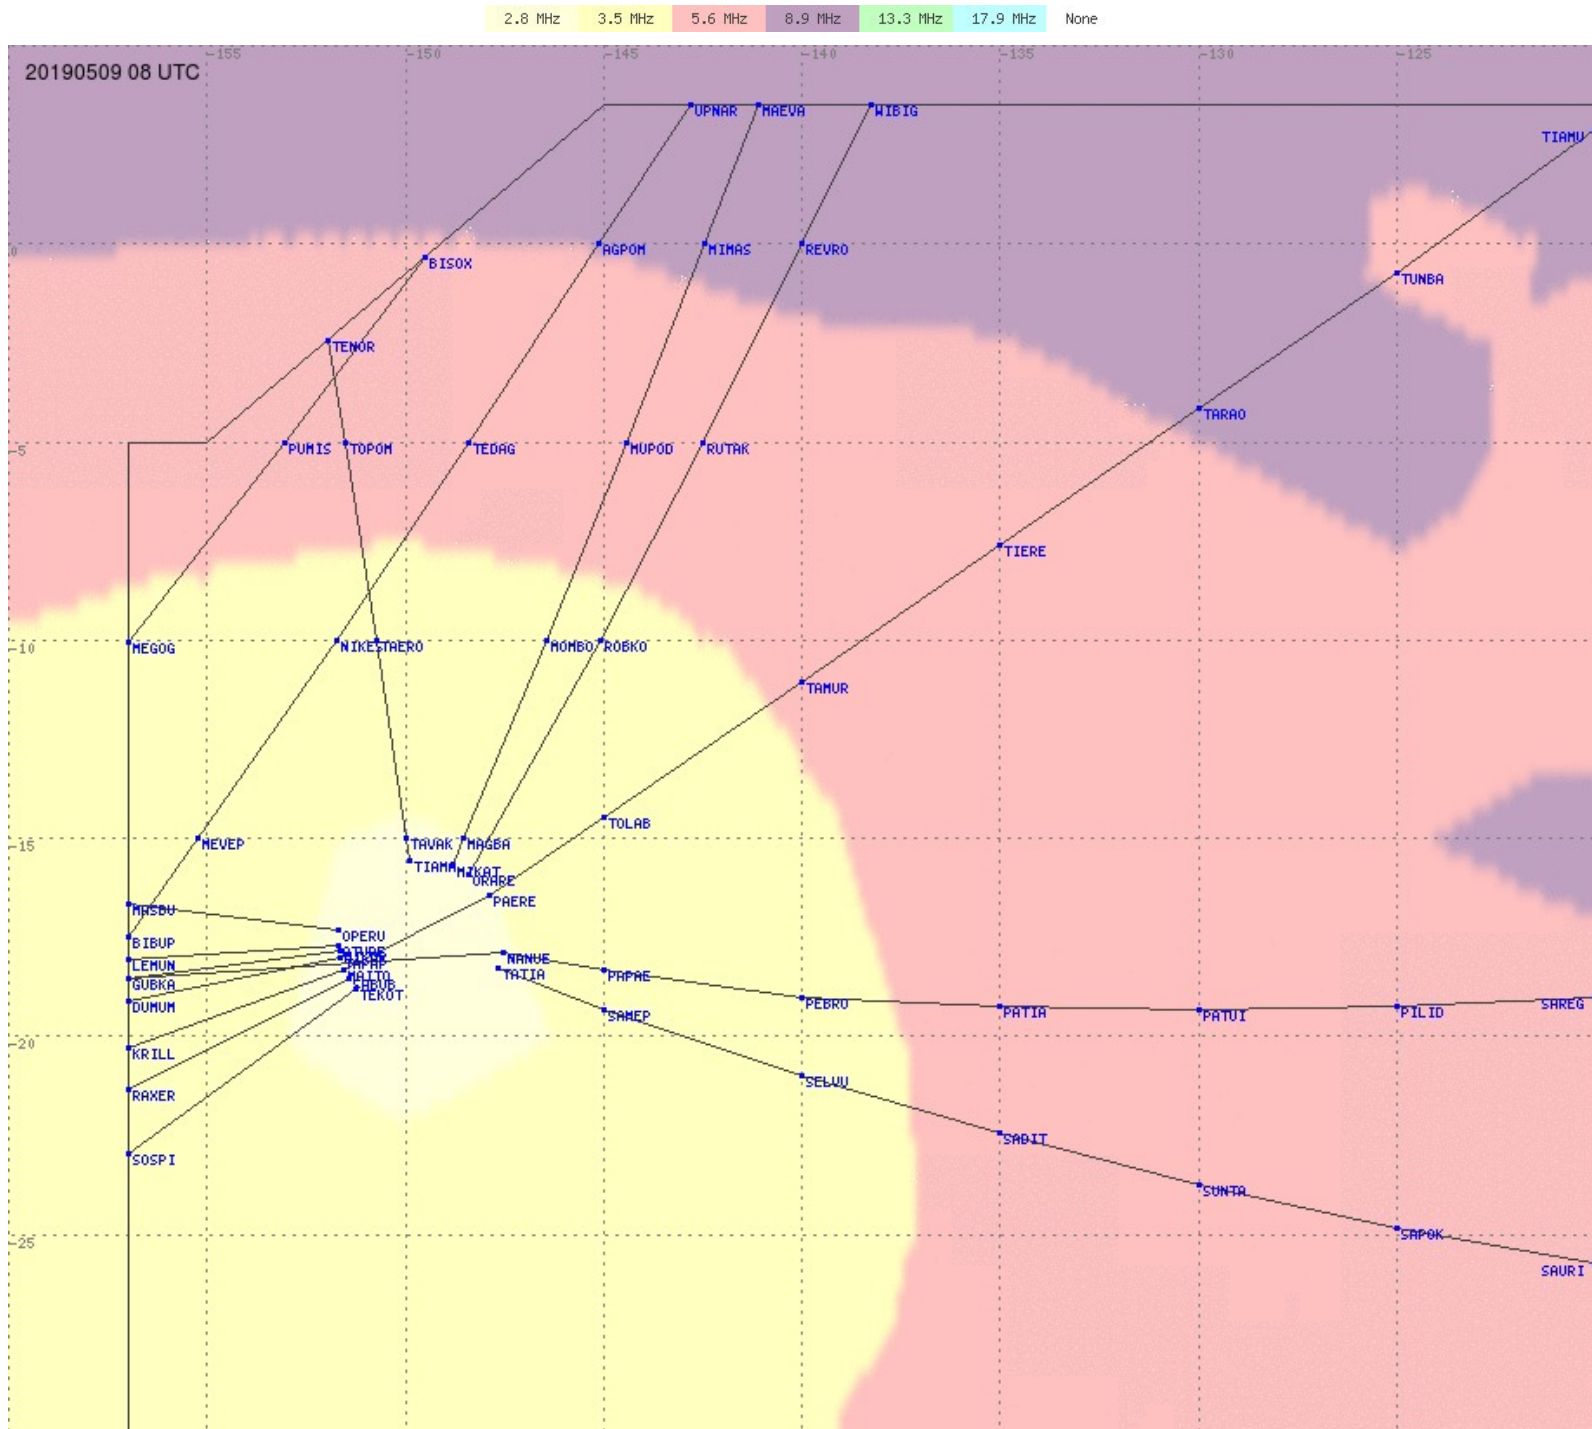

Tahiti FIR - HF Propag - 20190509