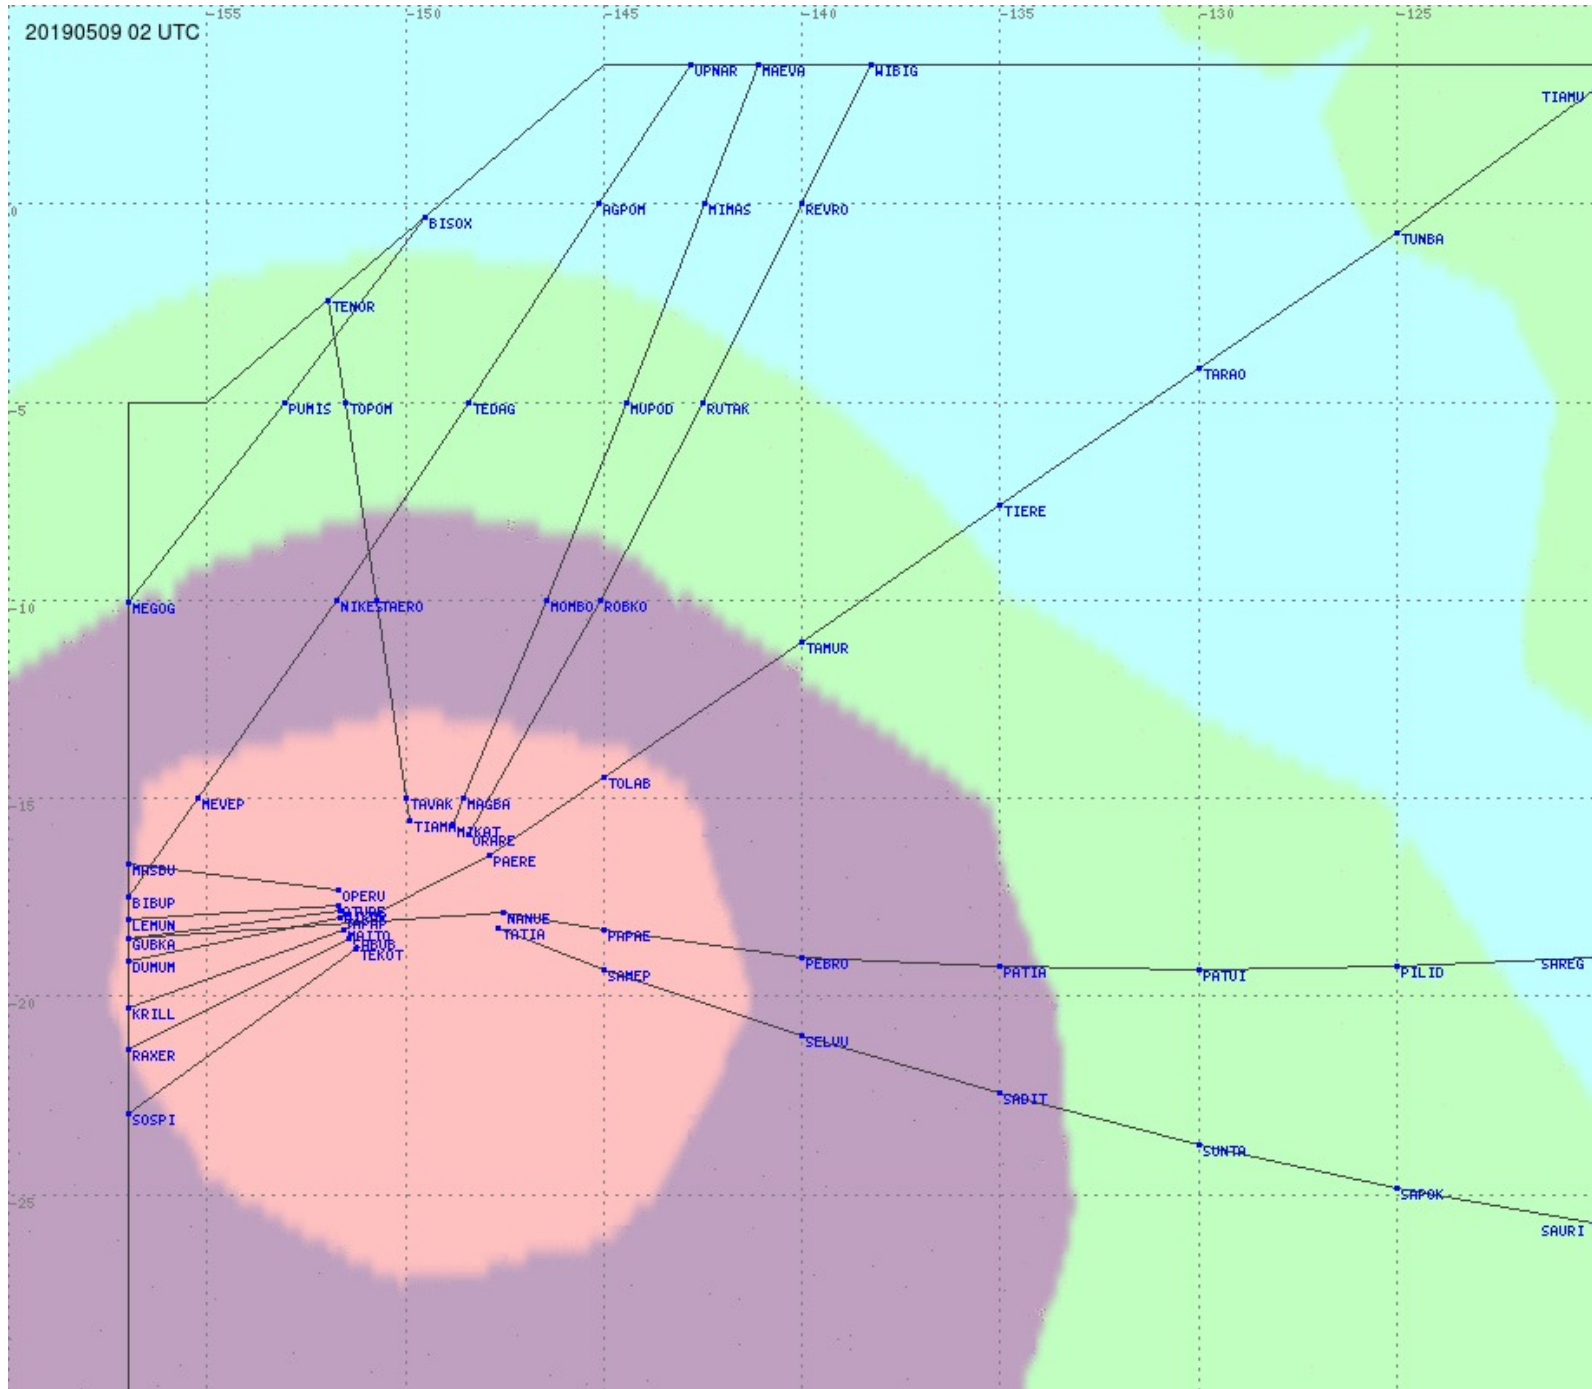

Tahiti FIR - HF Propag - 20190509

Tahiti FIR - HF Propag - 20190509

2.8 MHz 3.5 MHz 5.6 MHz 8.9 MHz 13.3 MHz 17.9 MHz None

Tahiti FIR - HF Propag - 20190509

2.8 MHz 3.5 MHz 5.6 MHz 8.9 MHz 13.3 MHz 17.9 MHz None

Tahiti FIR - HF Propag - 20190509

2.8 MHz 3.5 MHz 5.6 MHz 8.9 MHz 13.3 MHz 17.9 MHz None

Tahiti FIR - HF Propag - 20190509

2.8 MHz 3.5 MHz 5.6 MHz 8.9 MHz 13.3 MHz 17.9 MHz None

Tahiti FIR - HF Propag - 20190509