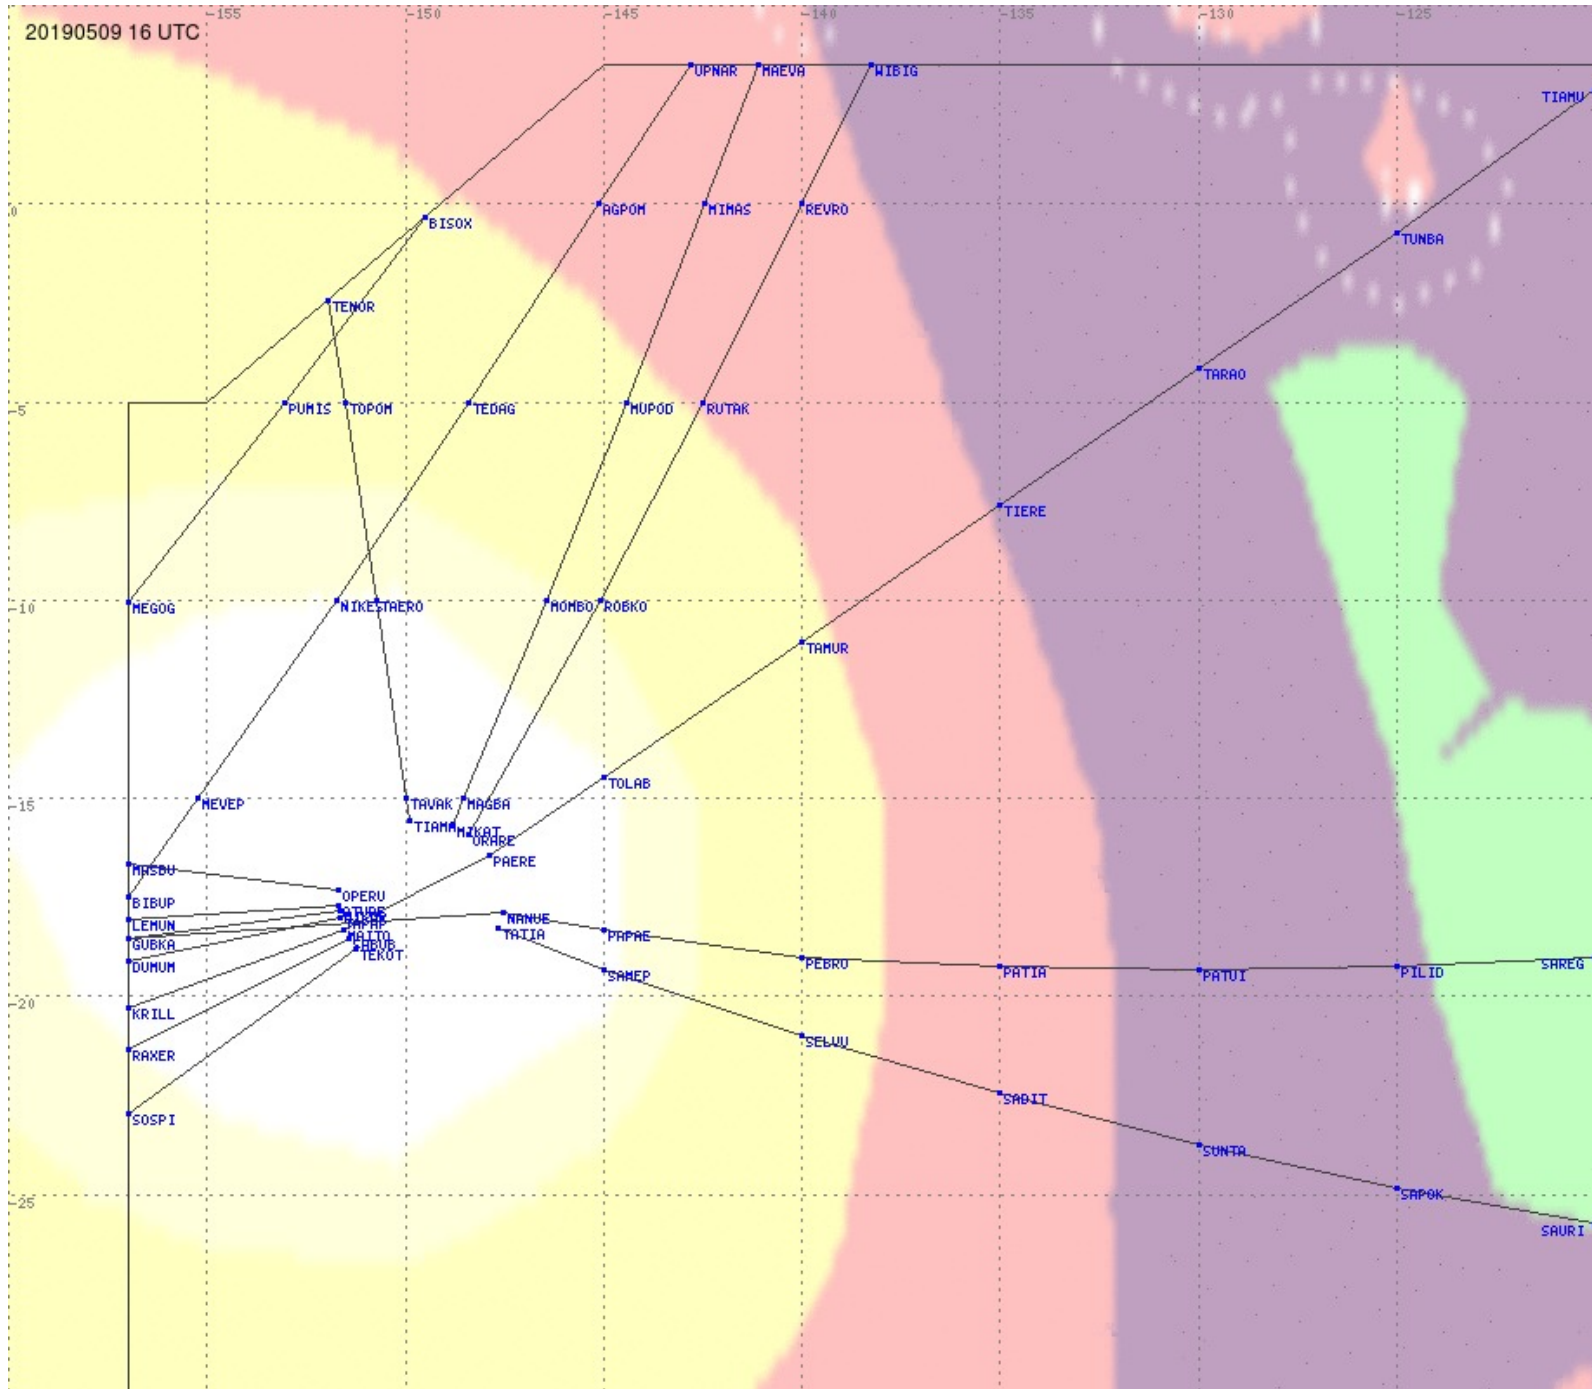

Tahiti FIR - HF Propag - 20190509

2.8 MHz 3.5 MHz 5.6 MHz 8.9 MHz 13.3 MHz 17.9 MHz None

Tahiti FIR - HF Propag - 20190509

Tahiti FIR - HF Propag - 20190509

2.8 MHz 3.5 MHz 5.6 MHz 8.9 MHz 13.3 MHz 17.9 MHz None

Tahiti FIR - HF Propag - 20190509

2.8 MHz 3.5 MHz 5.6 MHz 8.9 MHz 13.3 MHz 17.9 MHz None

Tahiti FIR - HF Propag - 20190509

2.8 MHz 3.5 MHz 5.6 MHz 8.9 MHz 13.3 MHz 17.9 MHz None

Tahiti FIR - HF Propag - 20190509

2.8 MHz 3.5 MHz 5.6 MHz 8.9 MHz 13.3 MHz 17.9 MHz None

Tahiti FIR - HF Propag - 20190509

2.8 MHz
3.5 MHz
5.6 MHz
8.9 MHz
13.3 MHz
17.9 MHz
None

Tahiti FIR - HF Propag - 20190509

2.8 MHz 3.5 MHz 5.6 MHz 8.9 MHz 13.3 MHz 17.9 MHz None