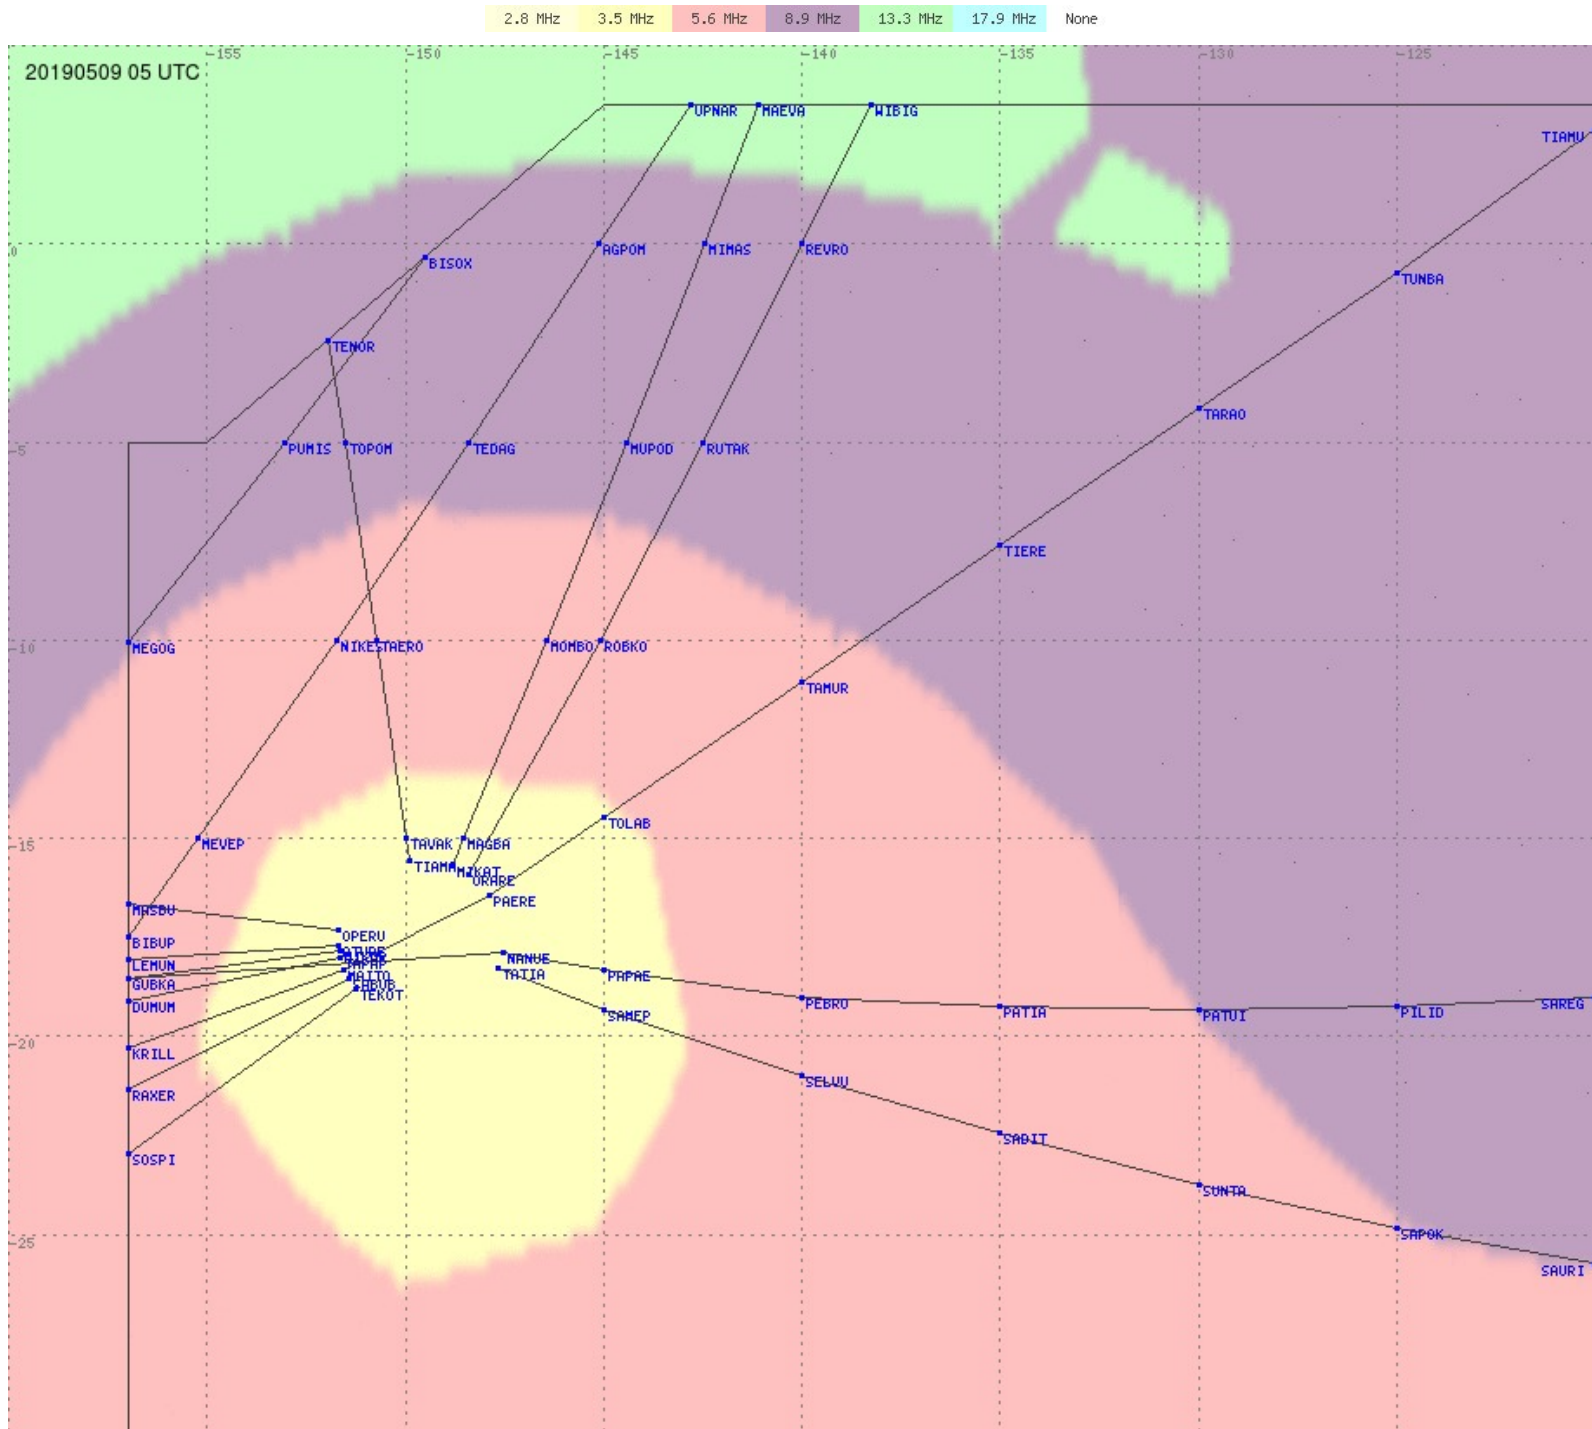

Tahiti FIR - HF Propag - 20190509

Tahiti FIR - HF Propag - 20190509

2.8 MHz 3.5 MHz 5.6 MHz 8.9 MHz 13.3 MHz 17.9 MHz None

Tahiti FIR - HF Propag - 20190509

2.8 MHz 3.5 MHz 5.6 MHz 8.9 MHz 13.3 MHz 17.9 MHz None

Tahiti FIR - HF Propag - 20190509

2.8 MHz 3.5 MHz 5.6 MHz 8.9 MHz 13.3 MHz 17.9 MHz None

Tahiti FIR - HF Propag - 20190509

2.8 MHz 3.5 MHz 5.6 MHz 8.9 MHz 13.3 MHz 17.9 MHz None

Tahiti FIR - HF Propag - 20190509