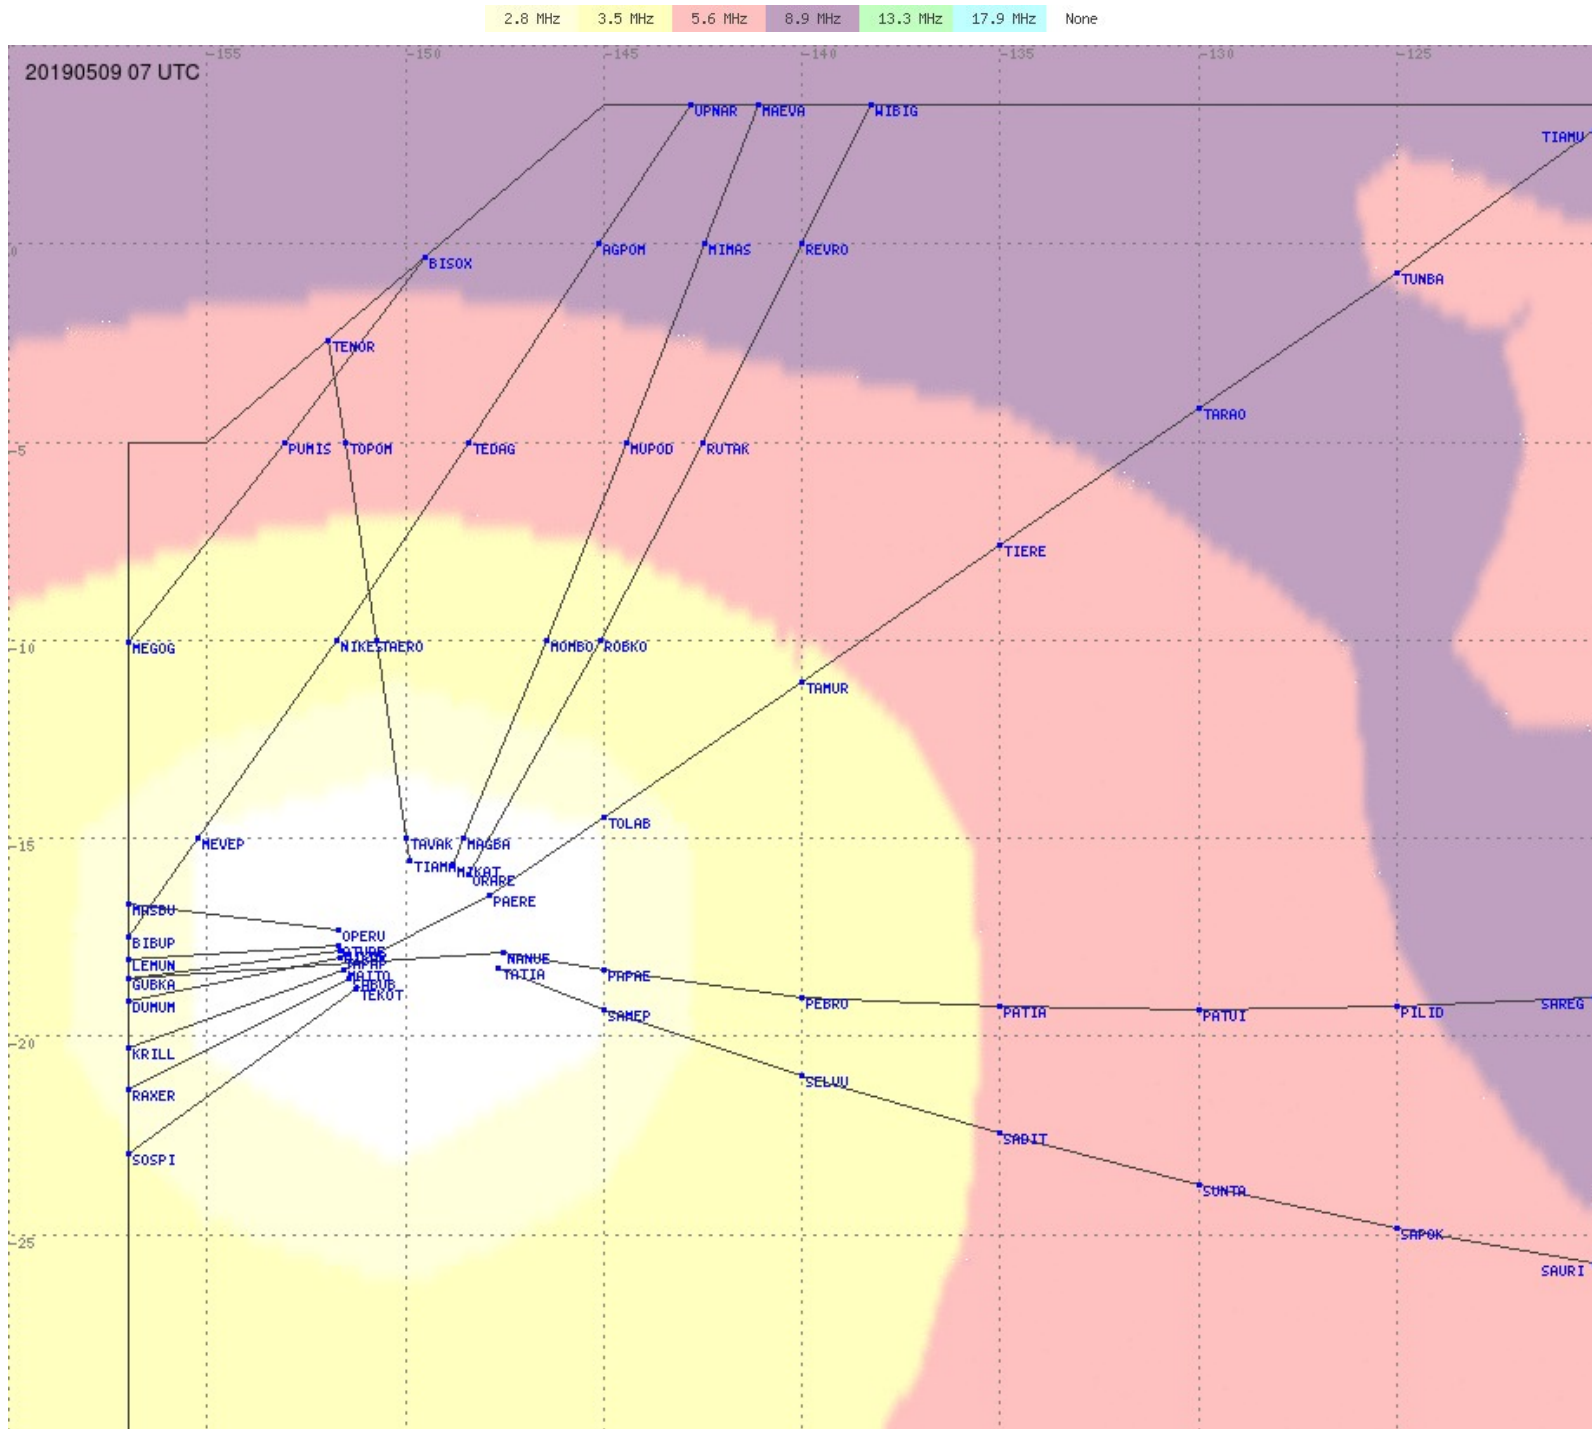

Tahiti FIR - HF Propag - 20190509