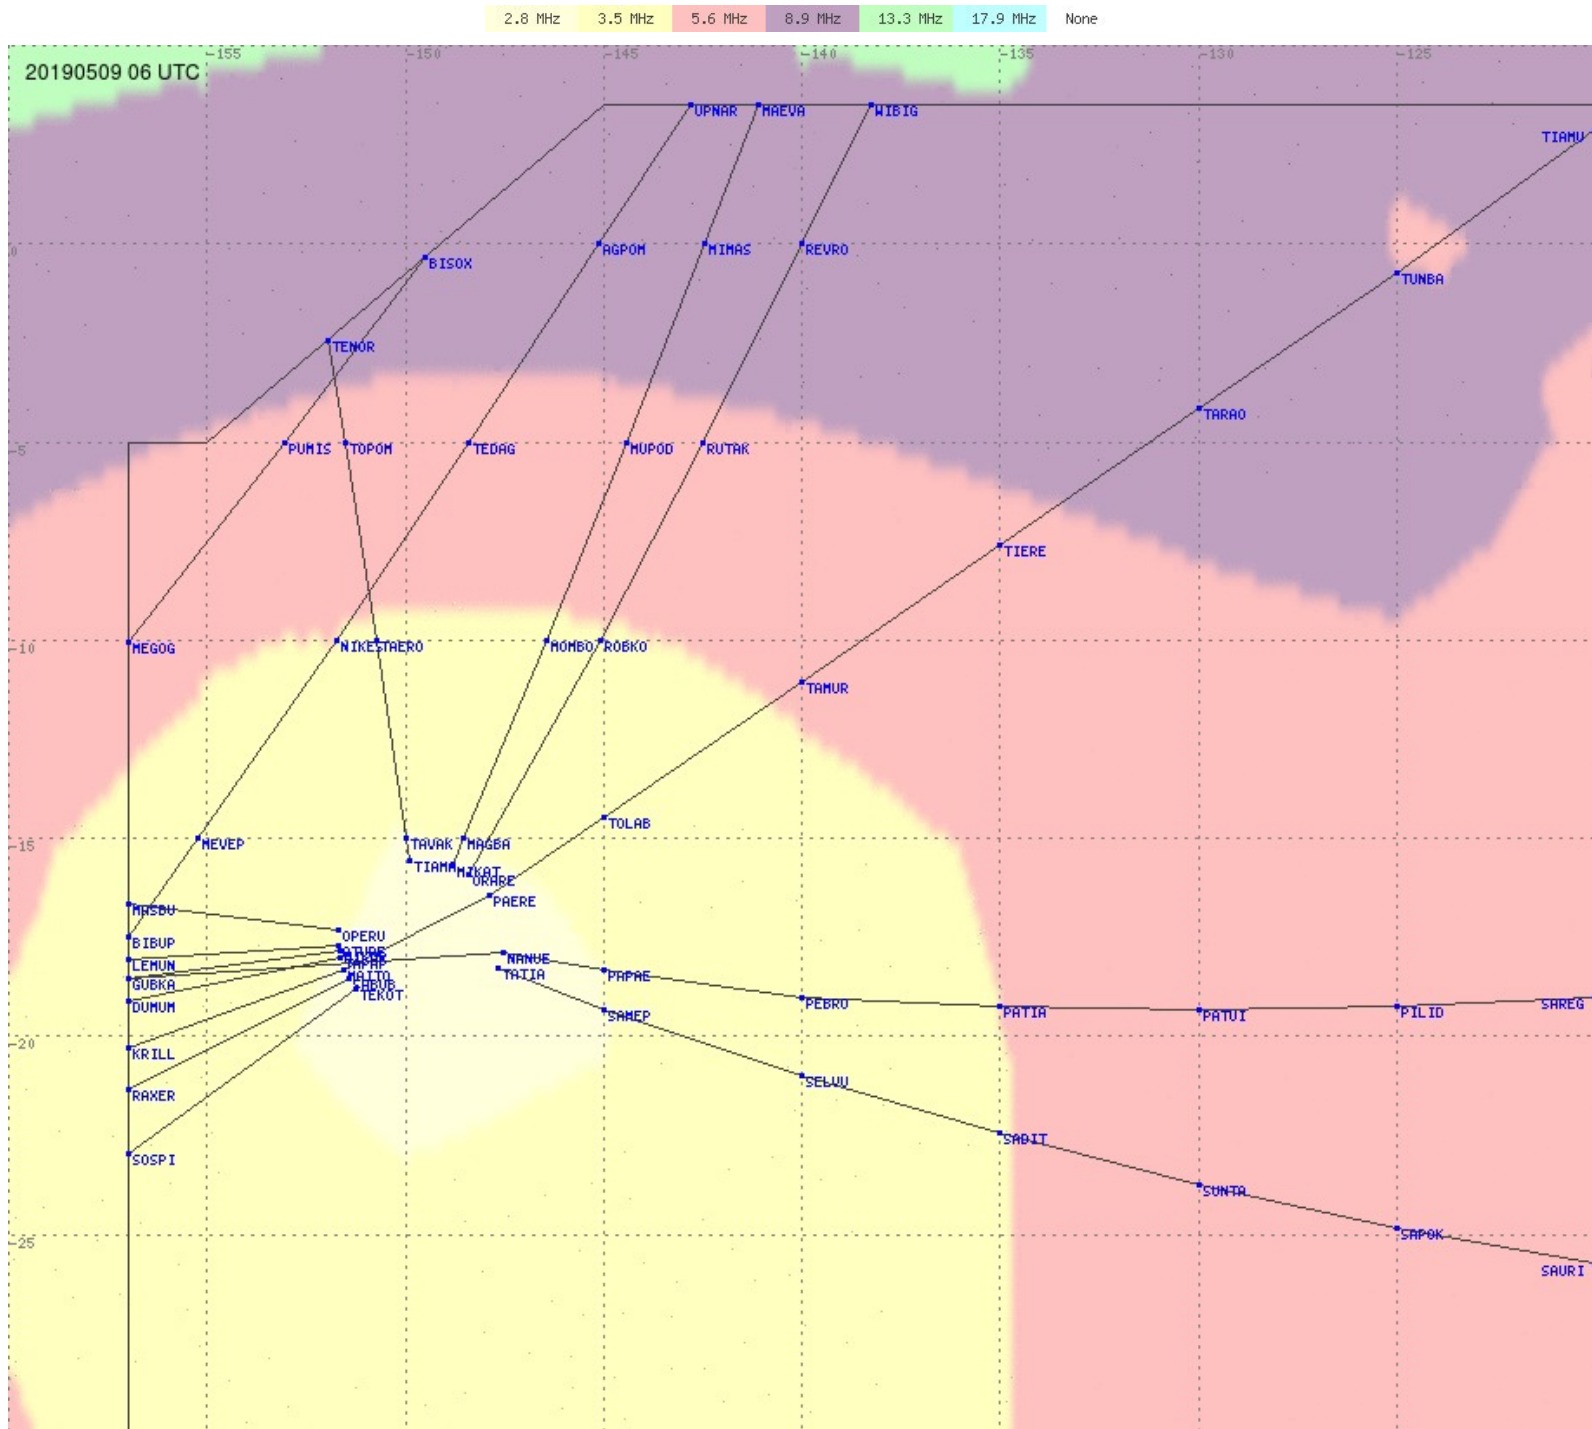

Tahiti FIR - HF Propag - 20190509