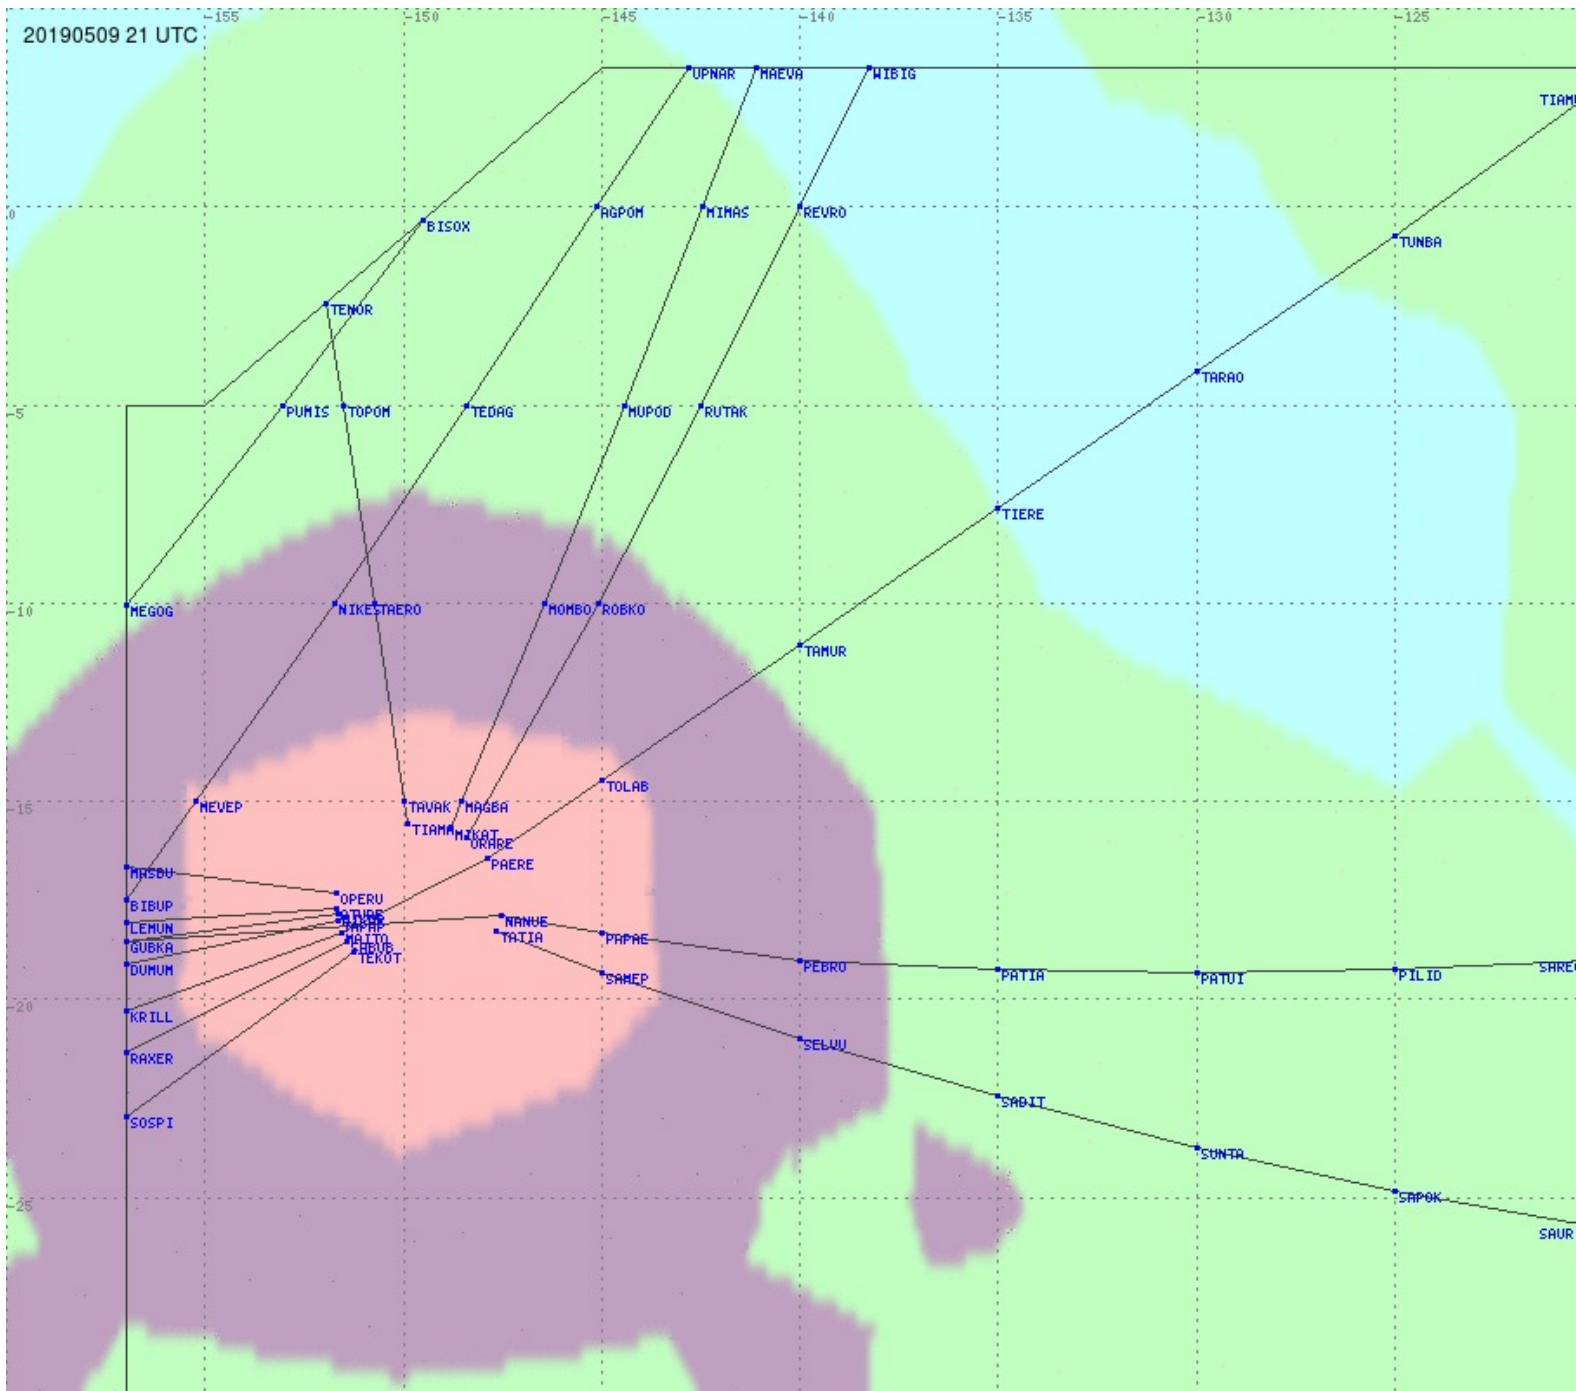

Tahiti FIR - HF Propag - 20190509

Tahiti FIR - HF Propag - 20190509

2.8 MHz 3.5 MHz 5.6 MHz 8.9 MHz 13.3 MHz 17.9 MHz None

Tahiti FIR - HF Propag - 20190509

2.8 MHz 3.5 MHz 5.6 MHz 8.9 MHz 13.3 MHz 17.9 MHz None

Tahiti FIR - HF Propag - 20190509

2.8 MHz 3.5 MHz 5.6 MHz 8.9 MHz 13.3 MHz 17.9 MHz None

Tahiti FIR - HF Propag - 20190509

2.8 MHz 3.5 MHz 5.6 MHz 8.9 MHz 13.3 MHz 17.9 MHz None

Tahiti FIR - HF Propag - 20190509

2.8 MHz 3.5 MHz 5.6 MHz 8.9 MHz 13.3 MHz 17.9 MHz None

Tahiti FIR - HF Propag - 20190509

2.8 MHz
3.5 MHz
5.6 MHz
8.9 MHz
13.3 MHz
17.9 MHz
None

Tahiti FIR - HF Propag - 20190509

2.8 MHz 3.5 MHz 5.6 MHz 8.9 MHz 13.3 MHz 17.9 MHz None

Tahiti FIR - HF Propag - 20190509

2.8 MHz 3.5 MHz 5.6 MHz 8.9 MHz 13.3 MHz 17.9 MHz None

Tahiti FIR - HF Propag - 20190509

2.8 MHz 3.5 MHz 5.6 MHz 8.9 MHz 13.3 MHz 17.9 MHz None