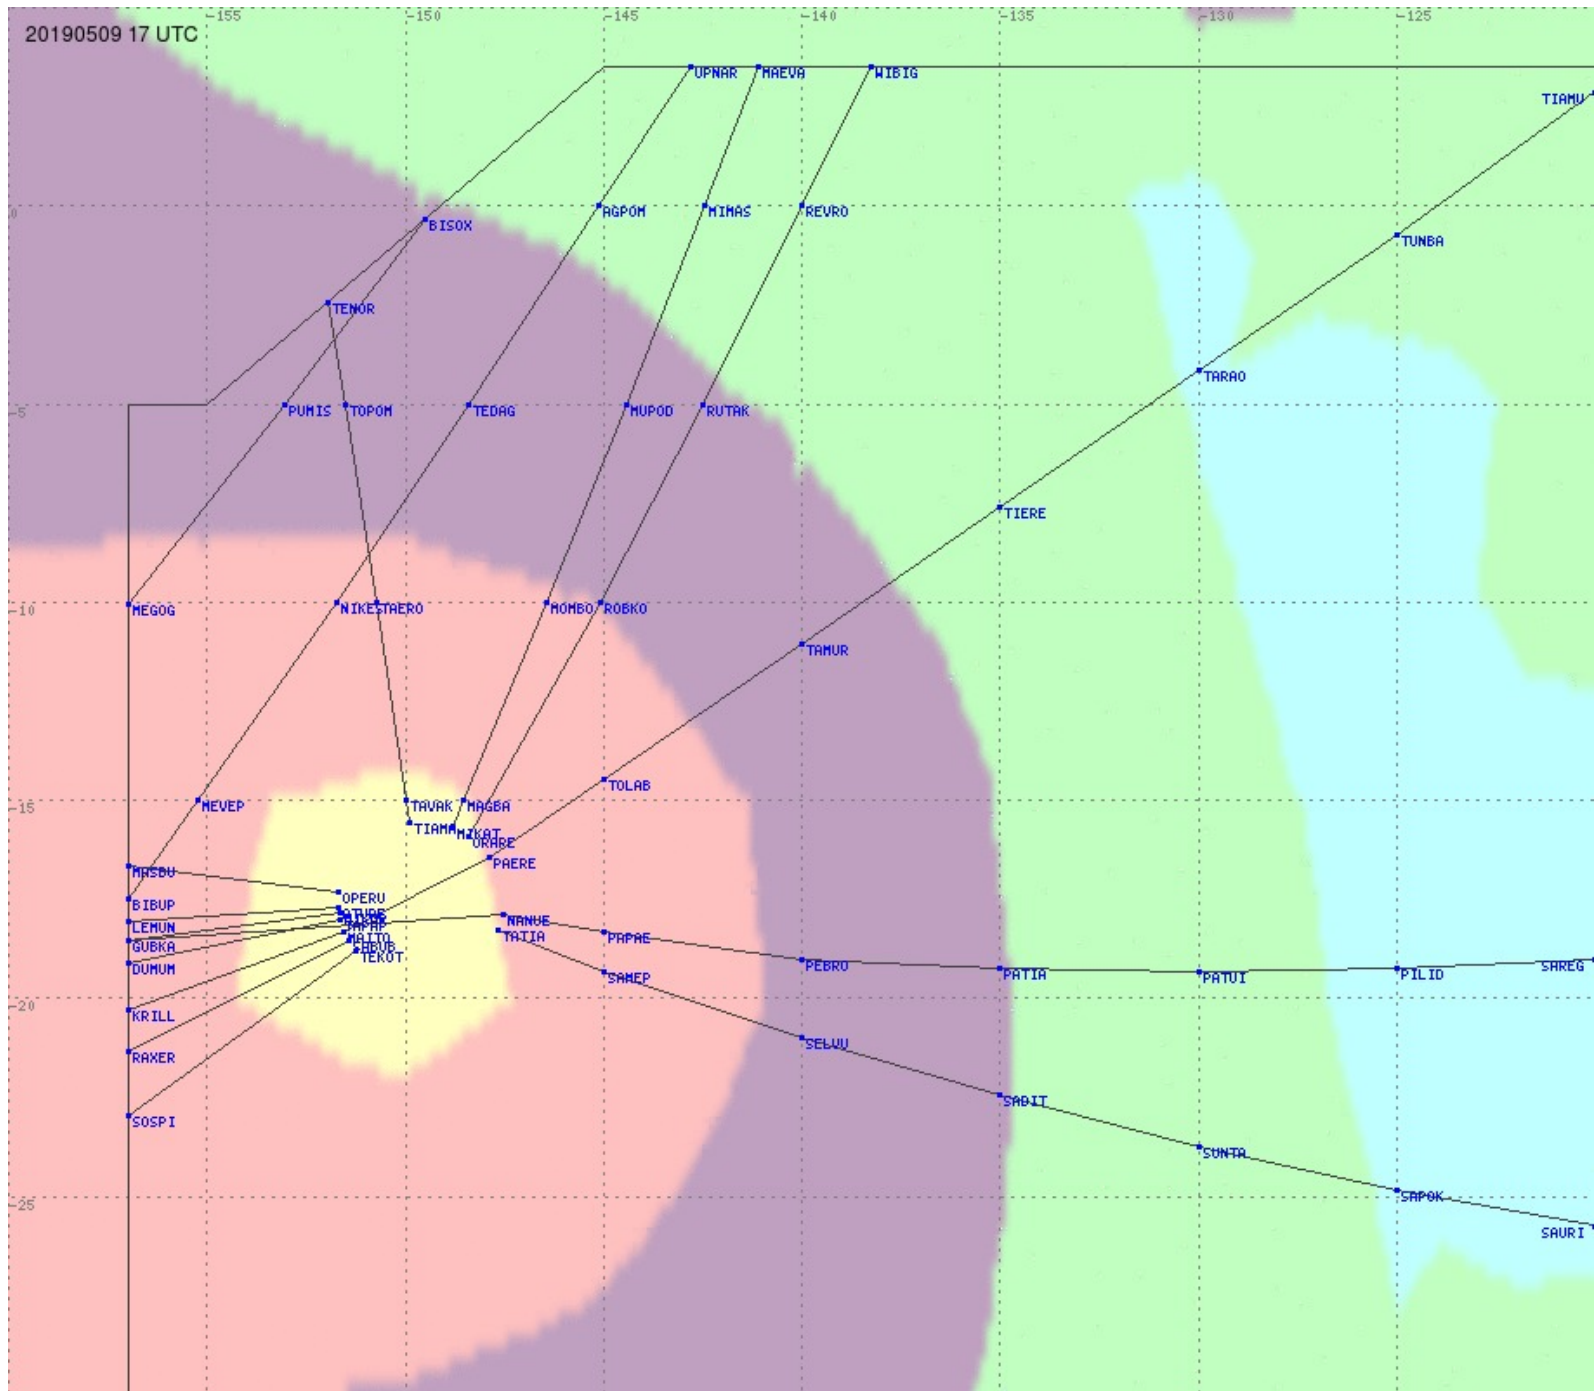

Tahiti FIR - HF Propag - 20190509

2.8 MHz 3.5 MHz 5.6 MHz 8.9 MHz 13.3 MHz 17.9 MHz None

Tahiti FIR - HF Propag - 20190509

Tahiti FIR - HF Propag - 20190509

2.8 MHz 3.5 MHz 5.6 MHz 8.9 MHz 13.3 MHz 17.9 MHz None

Tahiti FIR - HF Propag - 20190509

2.8 MHz 3.5 MHz 5.6 MHz 8.9 MHz 13.3 MHz 17.9 MHz None

Tahiti FIR - HF Propag - 20190509

2.8 MHz 3.5 MHz 5.6 MHz 8.9 MHz 13.3 MHz 17.9 MHz None

Tahiti FIR - HF Propag - 20190509