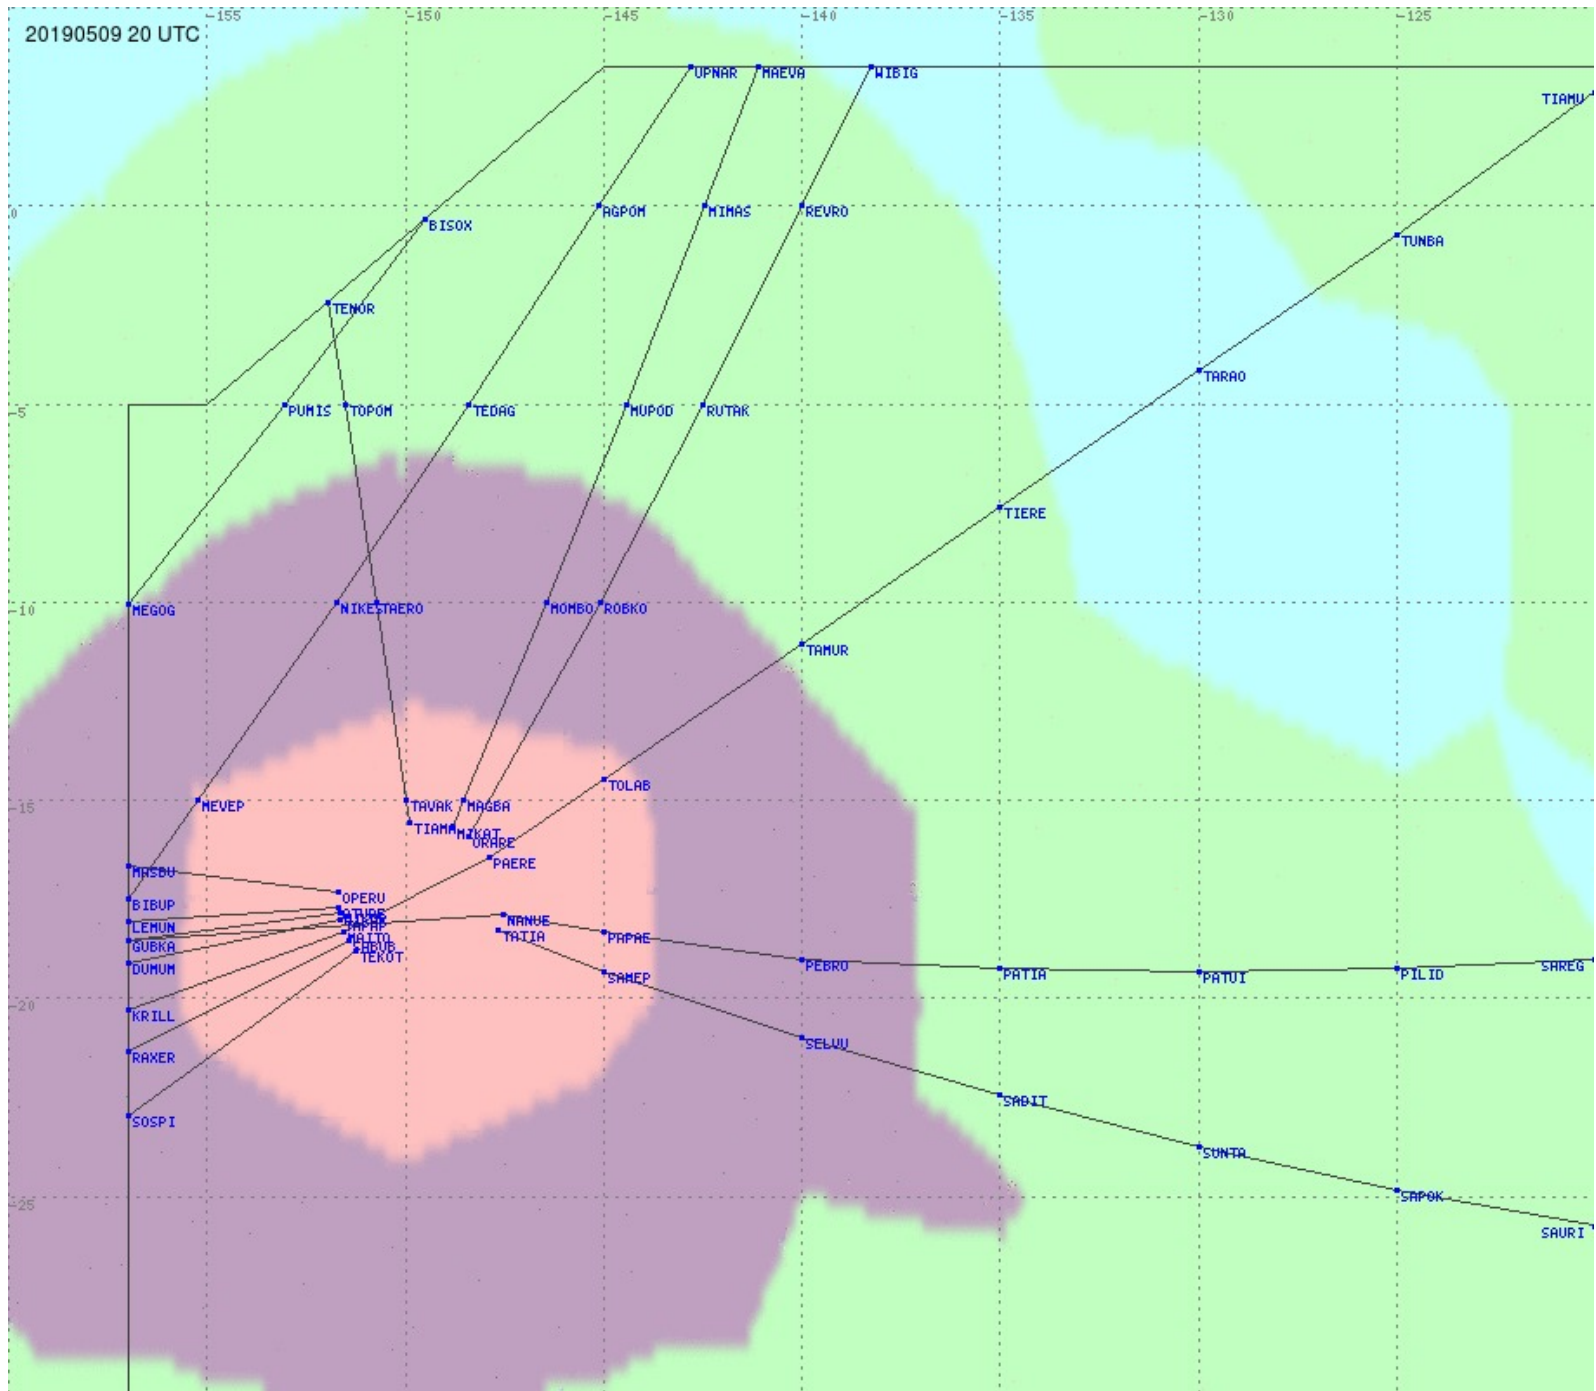

Tahiti FIR - HF Propag - 20190509

Tahiti FIR - HF Propag - 20190509

2.8 MHz 3.5 MHz 5.6 MHz 8.9 MHz 13.3 MHz 17.9 MHz None

Tahiti FIR - HF Propag - 20190509

2.8 MHz 3.5 MHz 5.6 MHz 8.9 MHz 13.3 MHz 17.9 MHz None

Tahiti FIR - HF Propag - 20190509

2.8 MHz 3.5 MHz 5.6 MHz 8.9 MHz 13.3 MHz 17.9 MHz None

Tahiti FIR - HF Propag - 20190509

Tahiti FIR - HF Propag - 20190509

2.8 MHz 3.5 MHz 5.6 MHz 8.9 MHz 13.3 MHz 17.9 MHz None

Tahiti FIR - HF Propag - 20190509

2.8 MHz 3.5 MHz 5.6 MHz 8.9 MHz 13.3 MHz 17.9 MHz None

Tahiti FIR - HF Propag - 20190509

2.8 MHz 3.5 MHz 5.6 MHz 8.9 MHz 13.3 MHz 17.9 MHz None

Tahiti FIR - HF Propag - 20190509

2.8 MHz 3.5 MHz 5.6 MHz 8.9 MHz 13.3 MHz 17.9 MHz None

Tahiti FIR - HF Propag - 20190509

2.8 MHz
3.5 MHz
5.6 MHz
8.9 MHz
13.3 MHz
17.9 MHz
None

Tahiti FIR - HF Propag - 20190509

2.8 MHz 3.5 MHz 5.6 MHz 8.9 MHz 13.3 MHz 17.9 MHz None