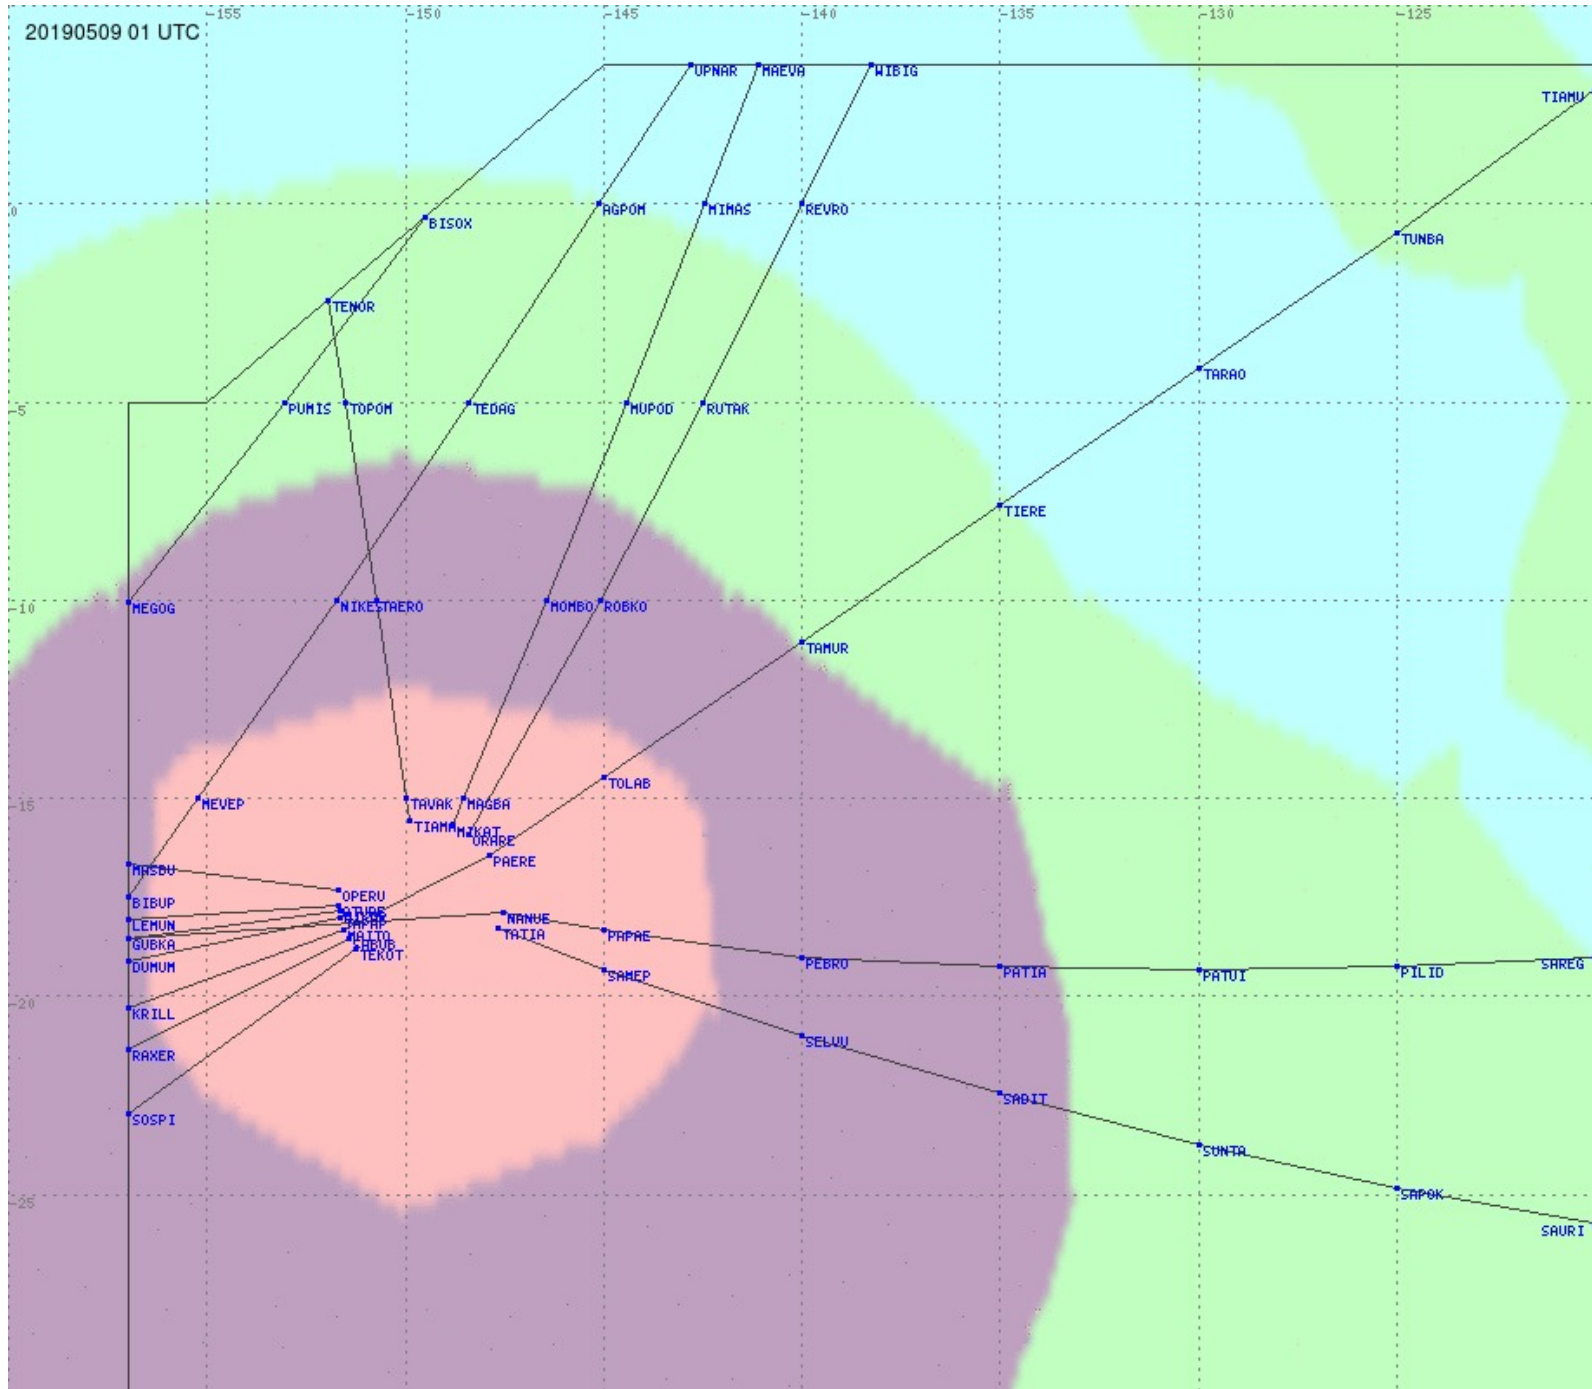

Tahiti FIR - HF Propag - 20190509

Tahiti FIR - HF Propag - 20190509

2.8 MHz 3.5 MHz 5.6 MHz 8.9 MHz 13.3 MHz 17.9 MHz None

Tahiti FIR - HF Propag - 20190509

2.8 MHz 3.5 MHz 5.6 MHz 8.9 MHz 13.3 MHz 17.9 MHz None

Tahiti FIR - HF Propag - 20190509

2.8 MHz 3.5 MHz 5.6 MHz 8.9 MHz 13.3 MHz 17.9 MHz None

Tahiti FIR - HF Propag - 20190509

2.8 MHz 3.5 MHz 5.6 MHz 8.9 MHz 13.3 MHz 17.9 MHz None

Tahiti FIR - HF Propag - 20190509