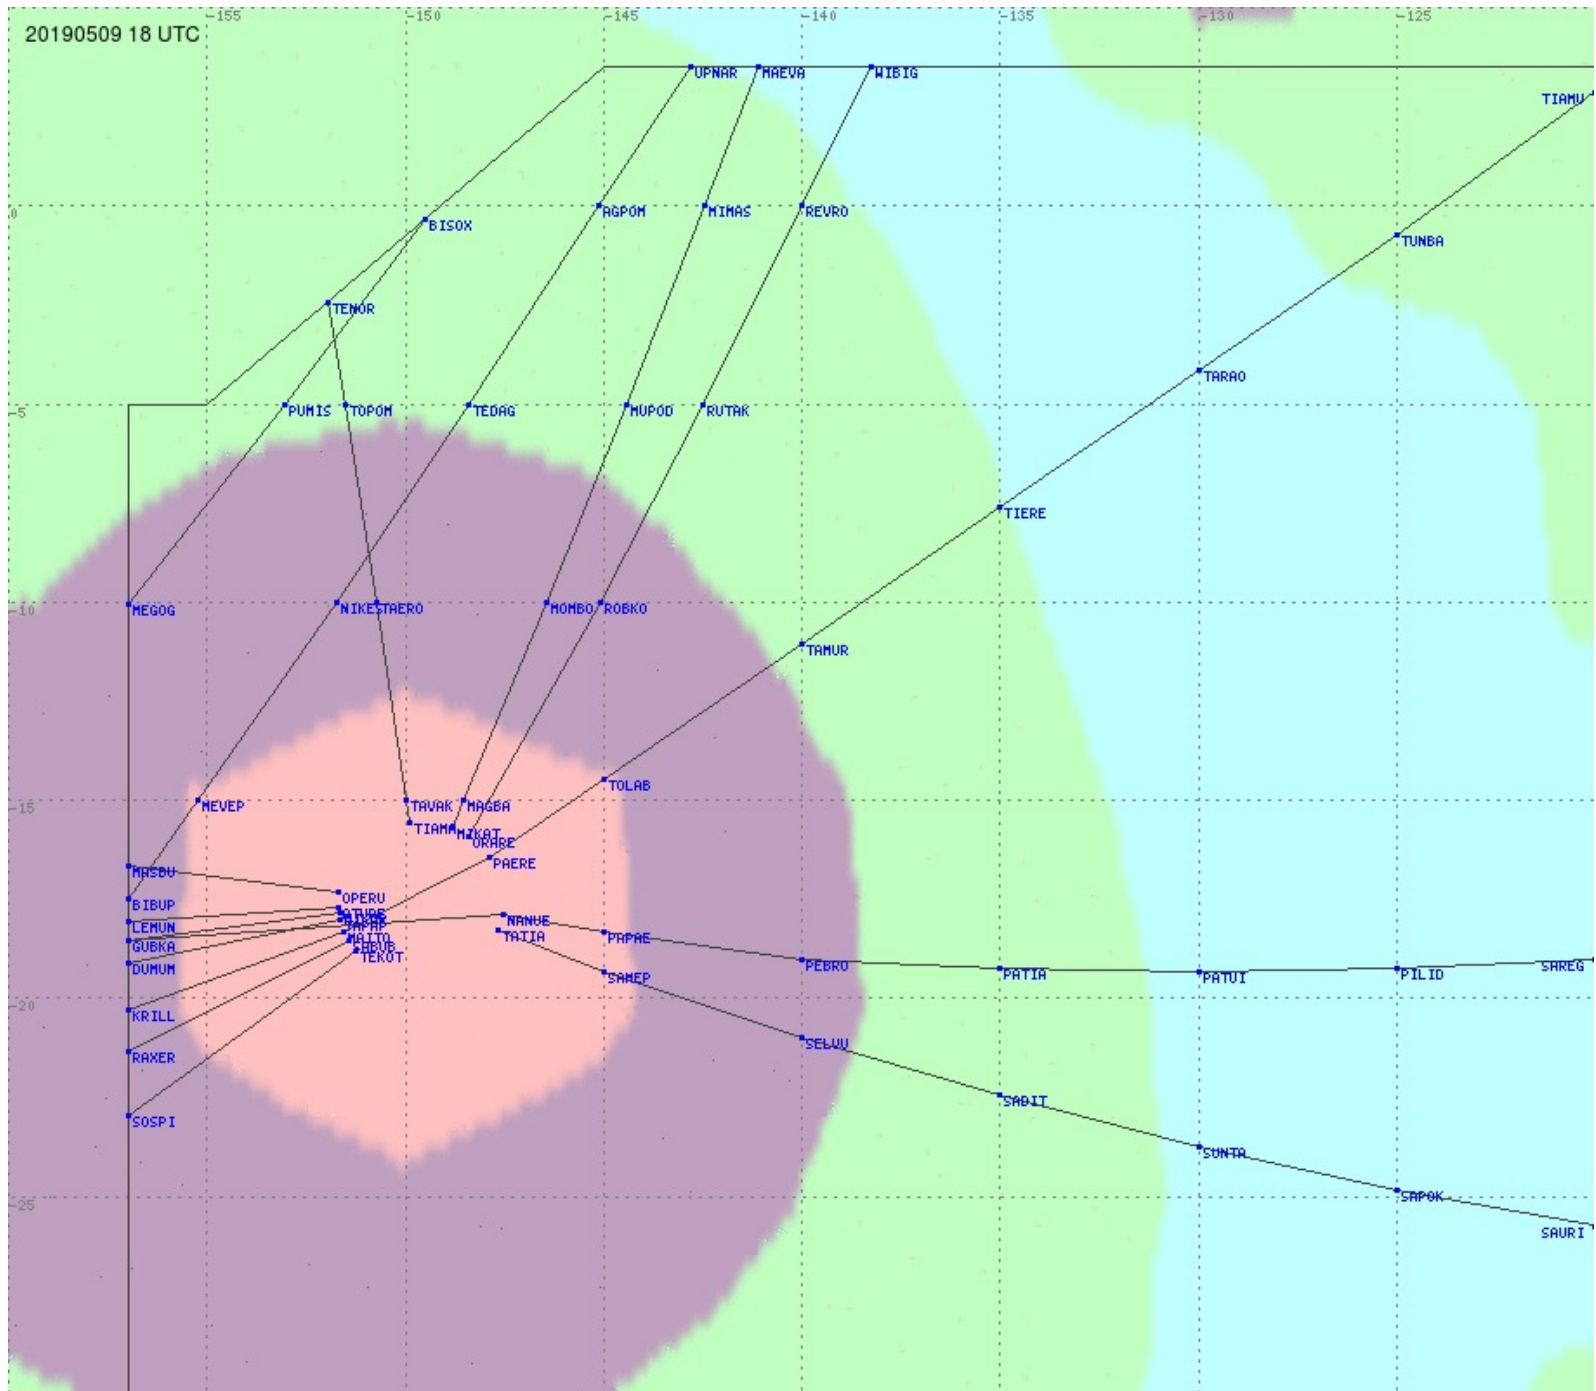

Tahiti FIR - HF Propag - 20190509

2.8 MHz 3.5 MHz 5.6 MHz 8.9 MHz 13.3 MHz 17.9 MHz None

Tahiti FIR - HF Propag - 20190509

Tahiti FIR - HF Propag - 20190509

2.8 MHz 3.5 MHz 5.6 MHz 8.9 MHz 13.3 MHz 17.9 MHz None

Tahiti FIR - HF Propag - 20190509

2.8 MHz 3.5 MHz 5.6 MHz 8.9 MHz 13.3 MHz 17.9 MHz None

Tahiti FIR - HF Propag - 20190509

2.8 MHz 3.5 MHz 5.6 MHz 8.9 MHz 13.3 MHz 17.9 MHz None

Tahiti FIR - HF Propag - 20190509

2.8 MHz 3.5 MHz 5.6 MHz 8.9 MHz 13.3 MHz 17.9 MHz None

Tahiti FIR - HF Propag - 20190509

2.8 MHz
3.5 MHz
5.6 MHz
8.9 MHz
13.3 MHz
17.9 MHz
None

Tahiti FIR - HF Propag - 20190509

2.8 MHz 3.5 MHz 5.6 MHz 8.9 MHz 13.3 MHz 17.9 MHz None