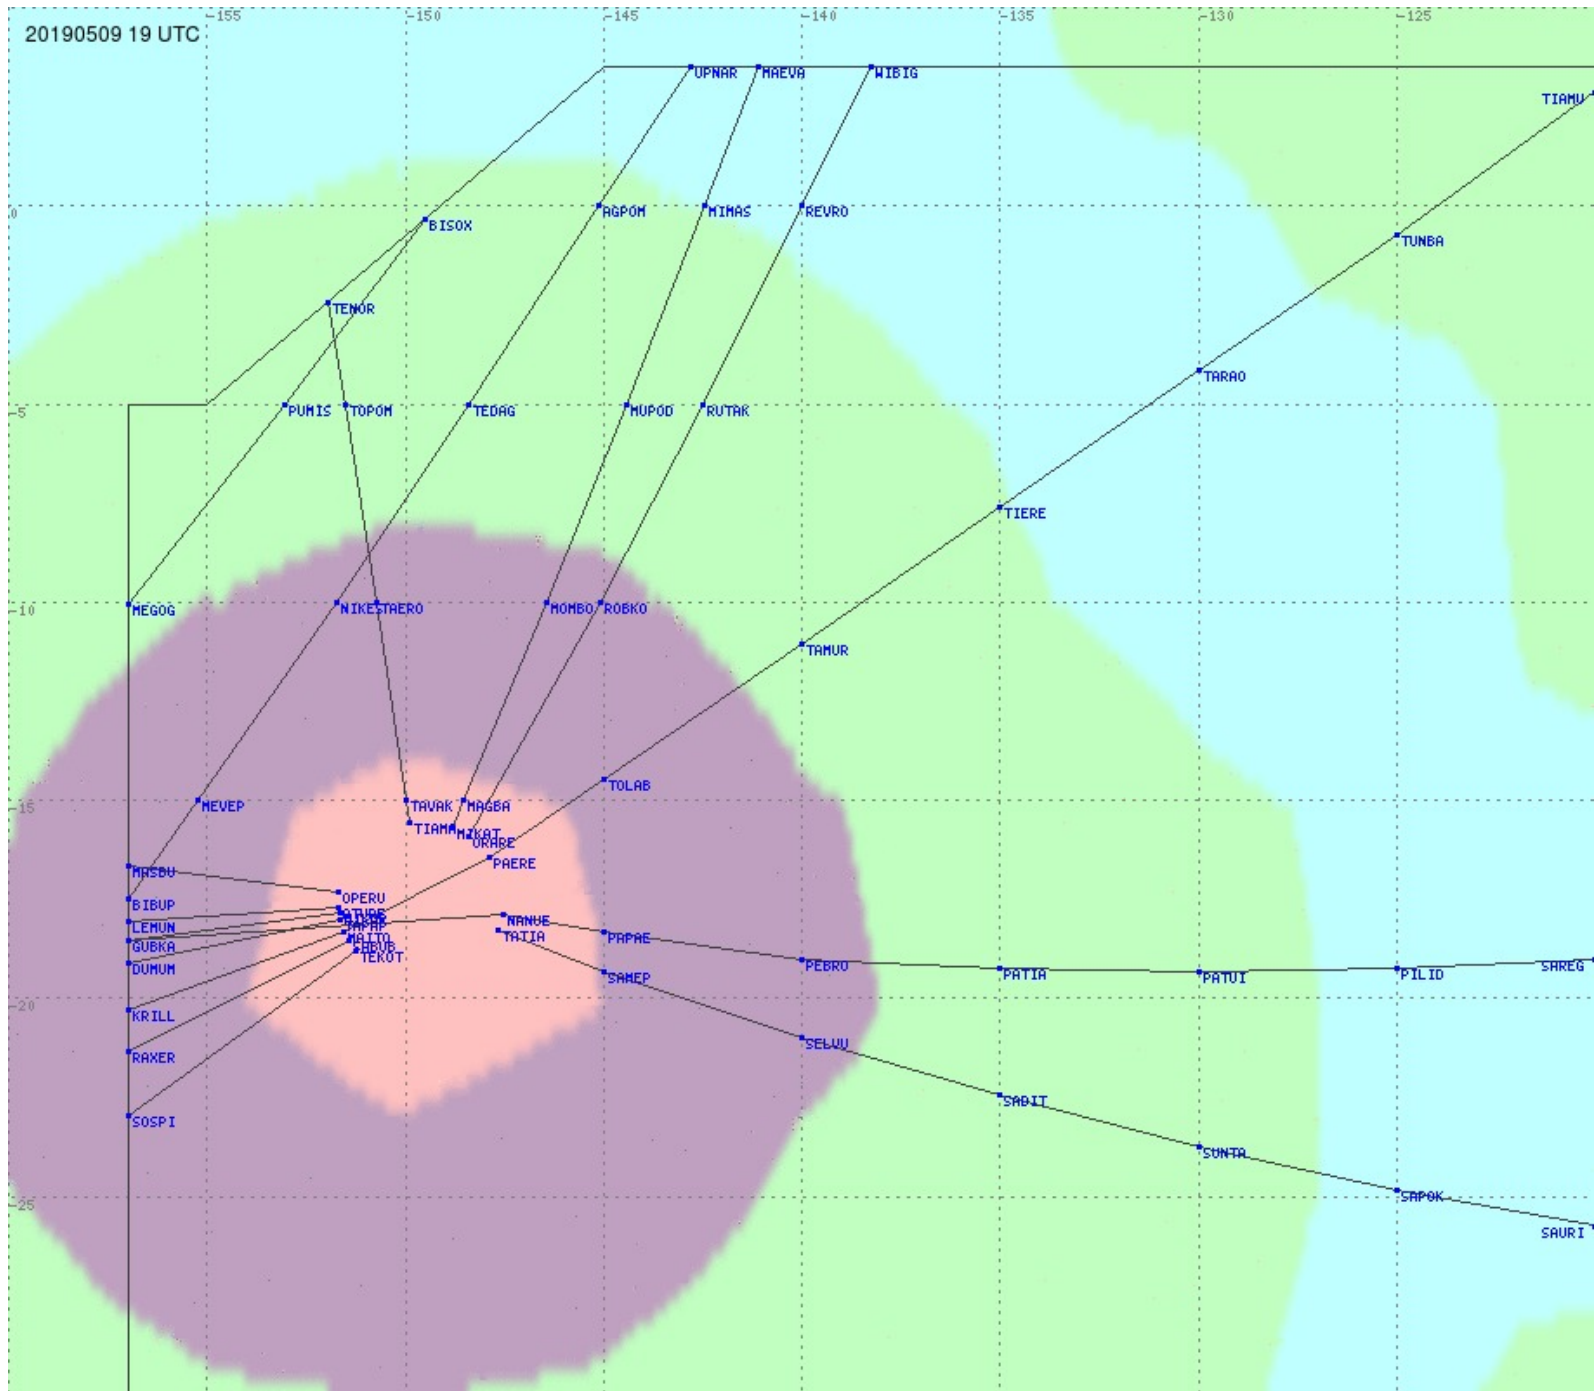

Tahiti FIR - HF Propag - 20190509

Tahiti FIR - HF Propag - 20190509

2.8 MHz 3.5 MHz 5.6 MHz 8.9 MHz 13.3 MHz 17.9 MHz None

Tahiti FIR - HF Propag - 20190509

2.8 MHz 3.5 MHz 5.6 MHz 8.9 MHz 13.3 MHz 17.9 MHz None

Tahiti FIR - HF Propag - 20190509

2.8 MHz 3.5 MHz 5.6 MHz 8.9 MHz 13.3 MHz 17.9 MHz None

Tahiti FIR - HF Propag - 20190509

Tahiti FIR - HF Propag - 20190509

2.8 MHz 3.5 MHz 5.6 MHz 8.9 MHz 13.3 MHz 17.9 MHz None

Tahiti FIR - HF Propag - 20190509

2.8 MHz 3.5 MHz 5.6 MHz 8.9 MHz 13.3 MHz 17.9 MHz None

Tahiti FIR - HF Propag - 20190509

2.8 MHz 3.5 MHz 5.6 MHz 8.9 MHz 13.3 MHz 17.9 MHz None

Tahiti FIR - HF Propag - 20190509

2.8 MHz 3.5 MHz 5.6 MHz 8.9 MHz 13.3 MHz 17.9 MHz None

Tahiti FIR - HF Propag - 20190509

2.8 MHz
3.5 MHz
5.6 MHz
8.9 MHz
13.3 MHz
17.9 MHz
None

Tahiti FIR - HF Propag - 20190509

2.8 MHz 3.5 MHz 5.6 MHz 8.9 MHz 13.3 MHz 17.9 MHz None