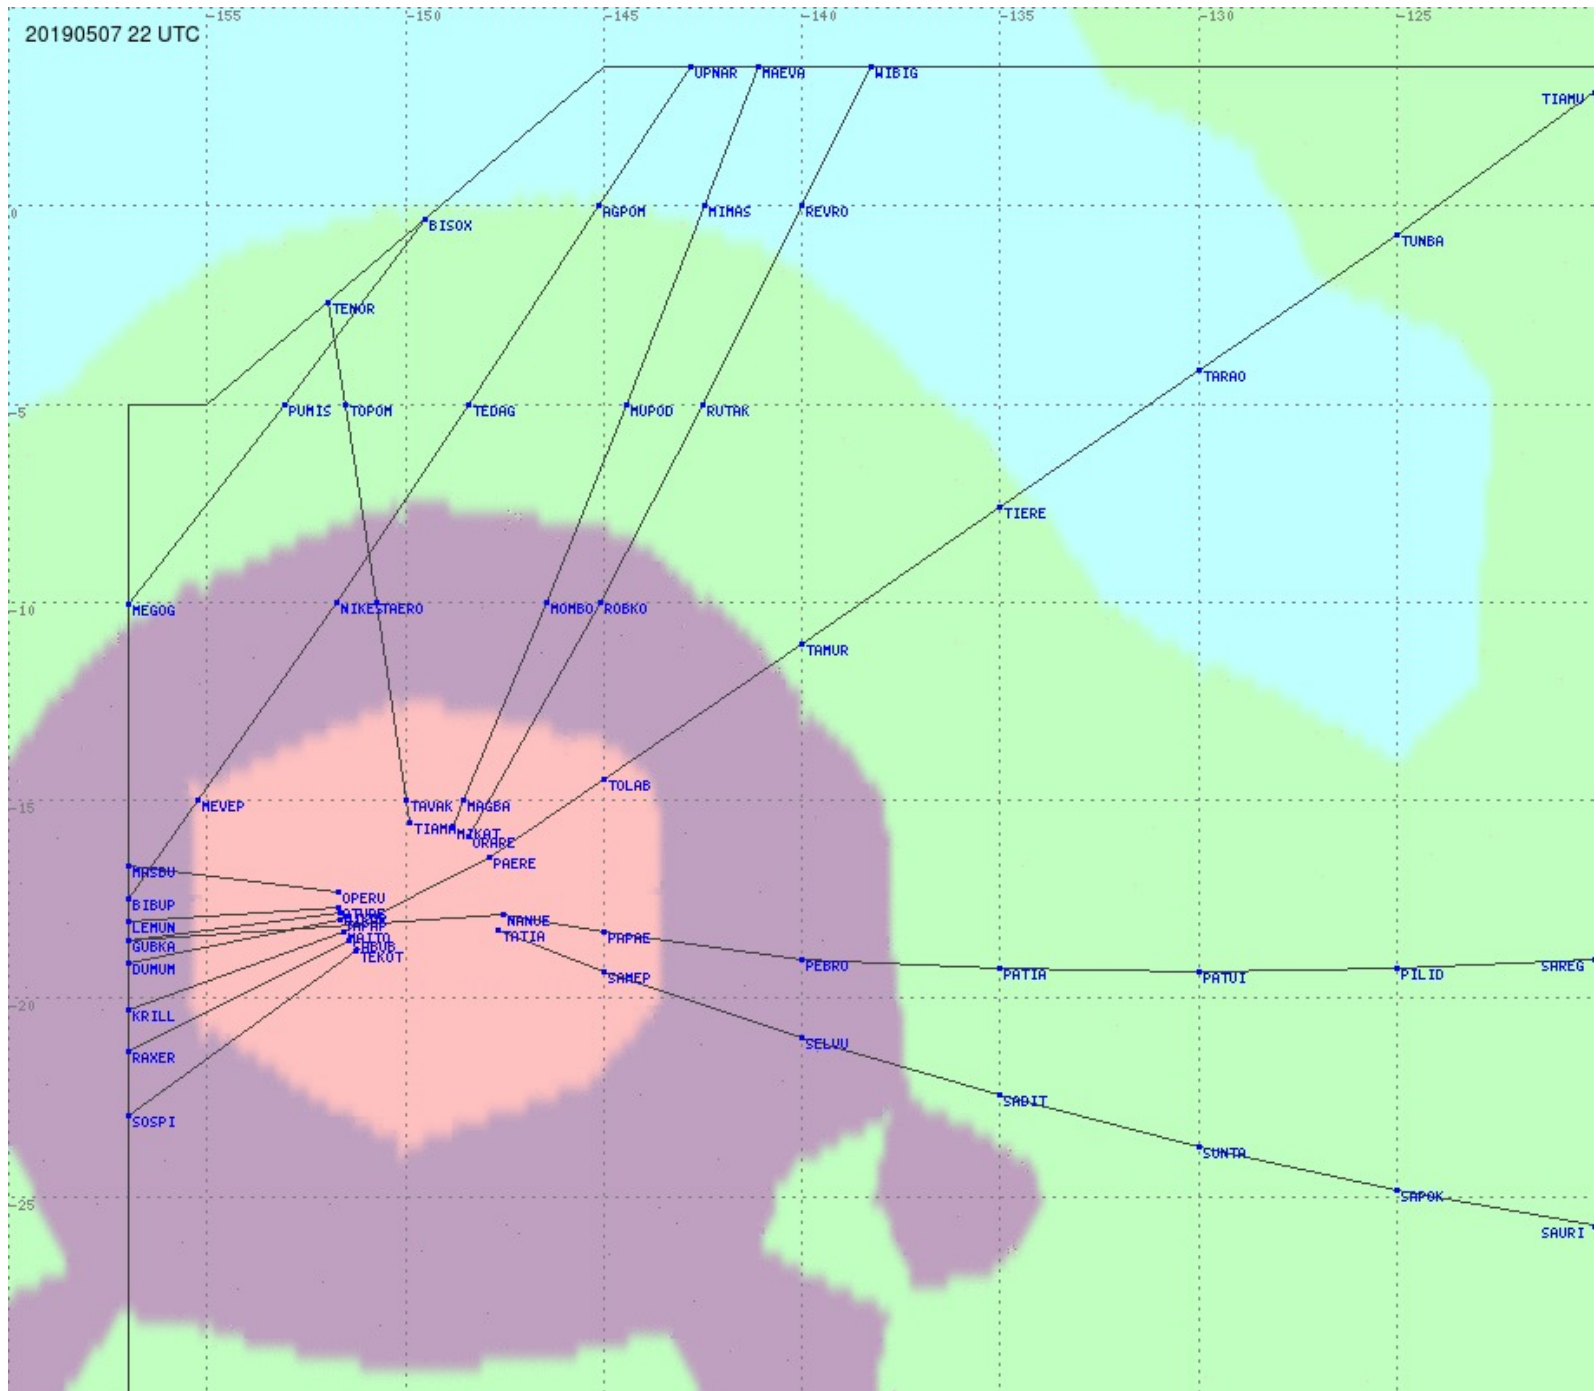

Tahiti FIR - HF Propag - 20190507

2.8 MHz 3.5 MHz 5.6 MHz 8.9 MHz 13.3 MHz 17.9 MHz None