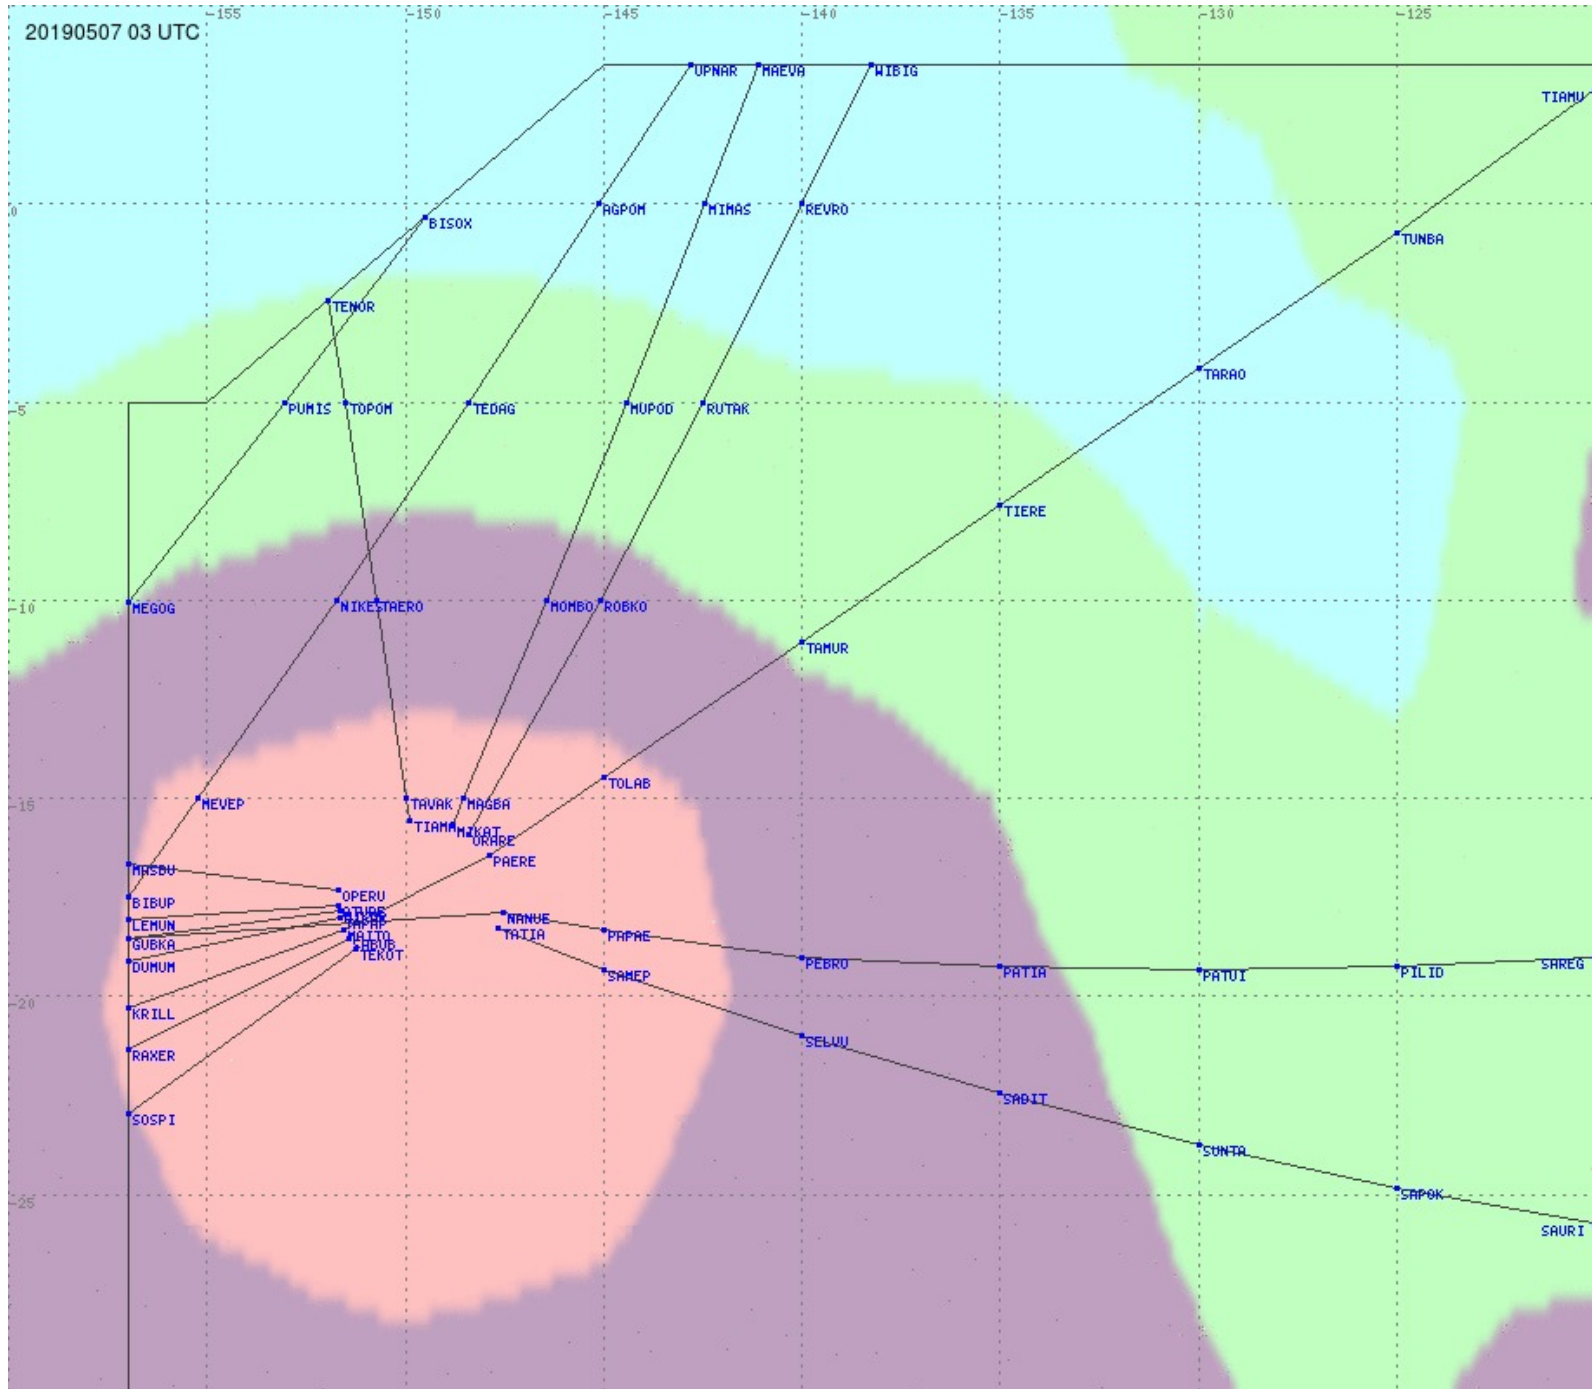

# Tahiti FIR - HF Propag - 20190507

2.8 MHz 3.5 MHz 5.6 MHz 8.9 MHz 13.3 MHz 17.9 MHz None