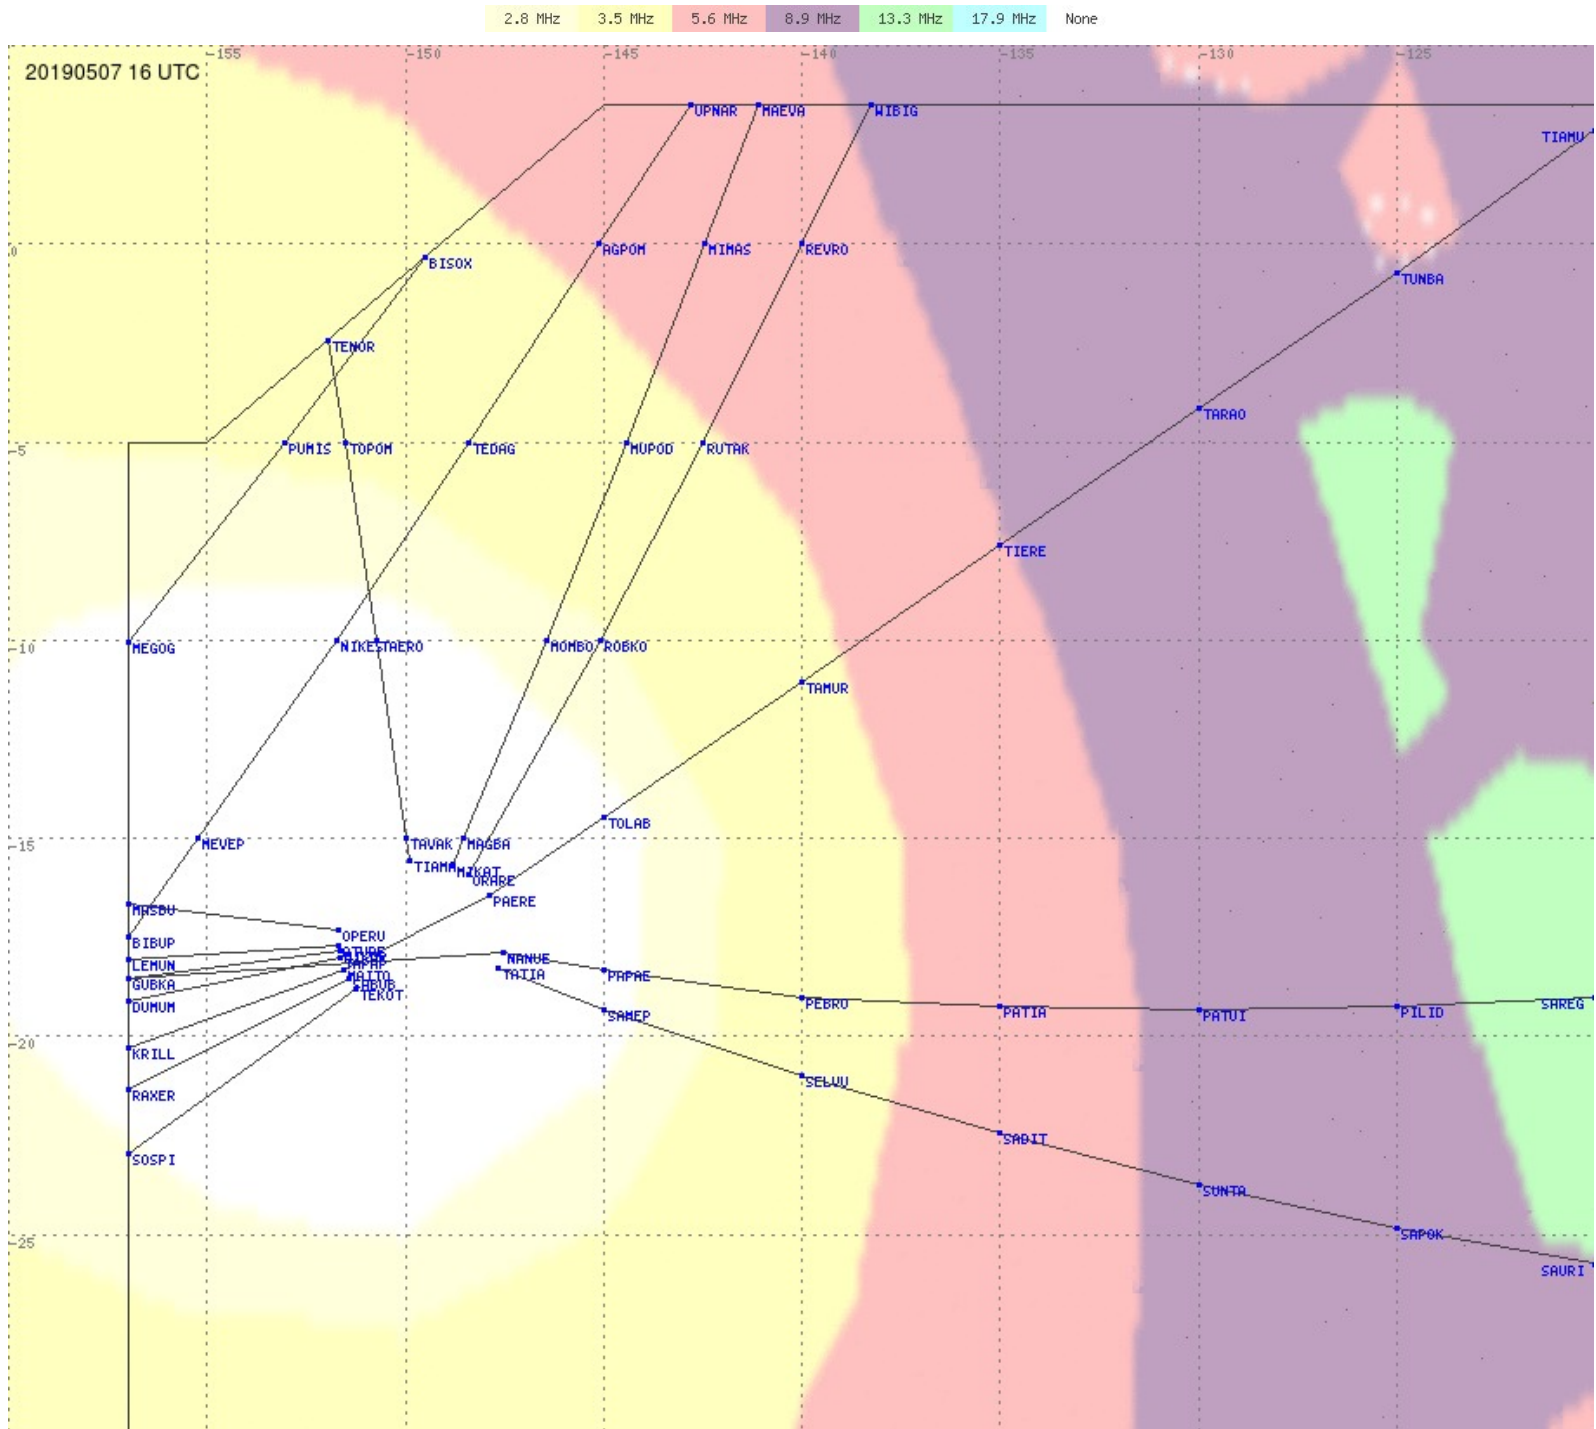

Tahiti FIR - HF Propag - 20190507