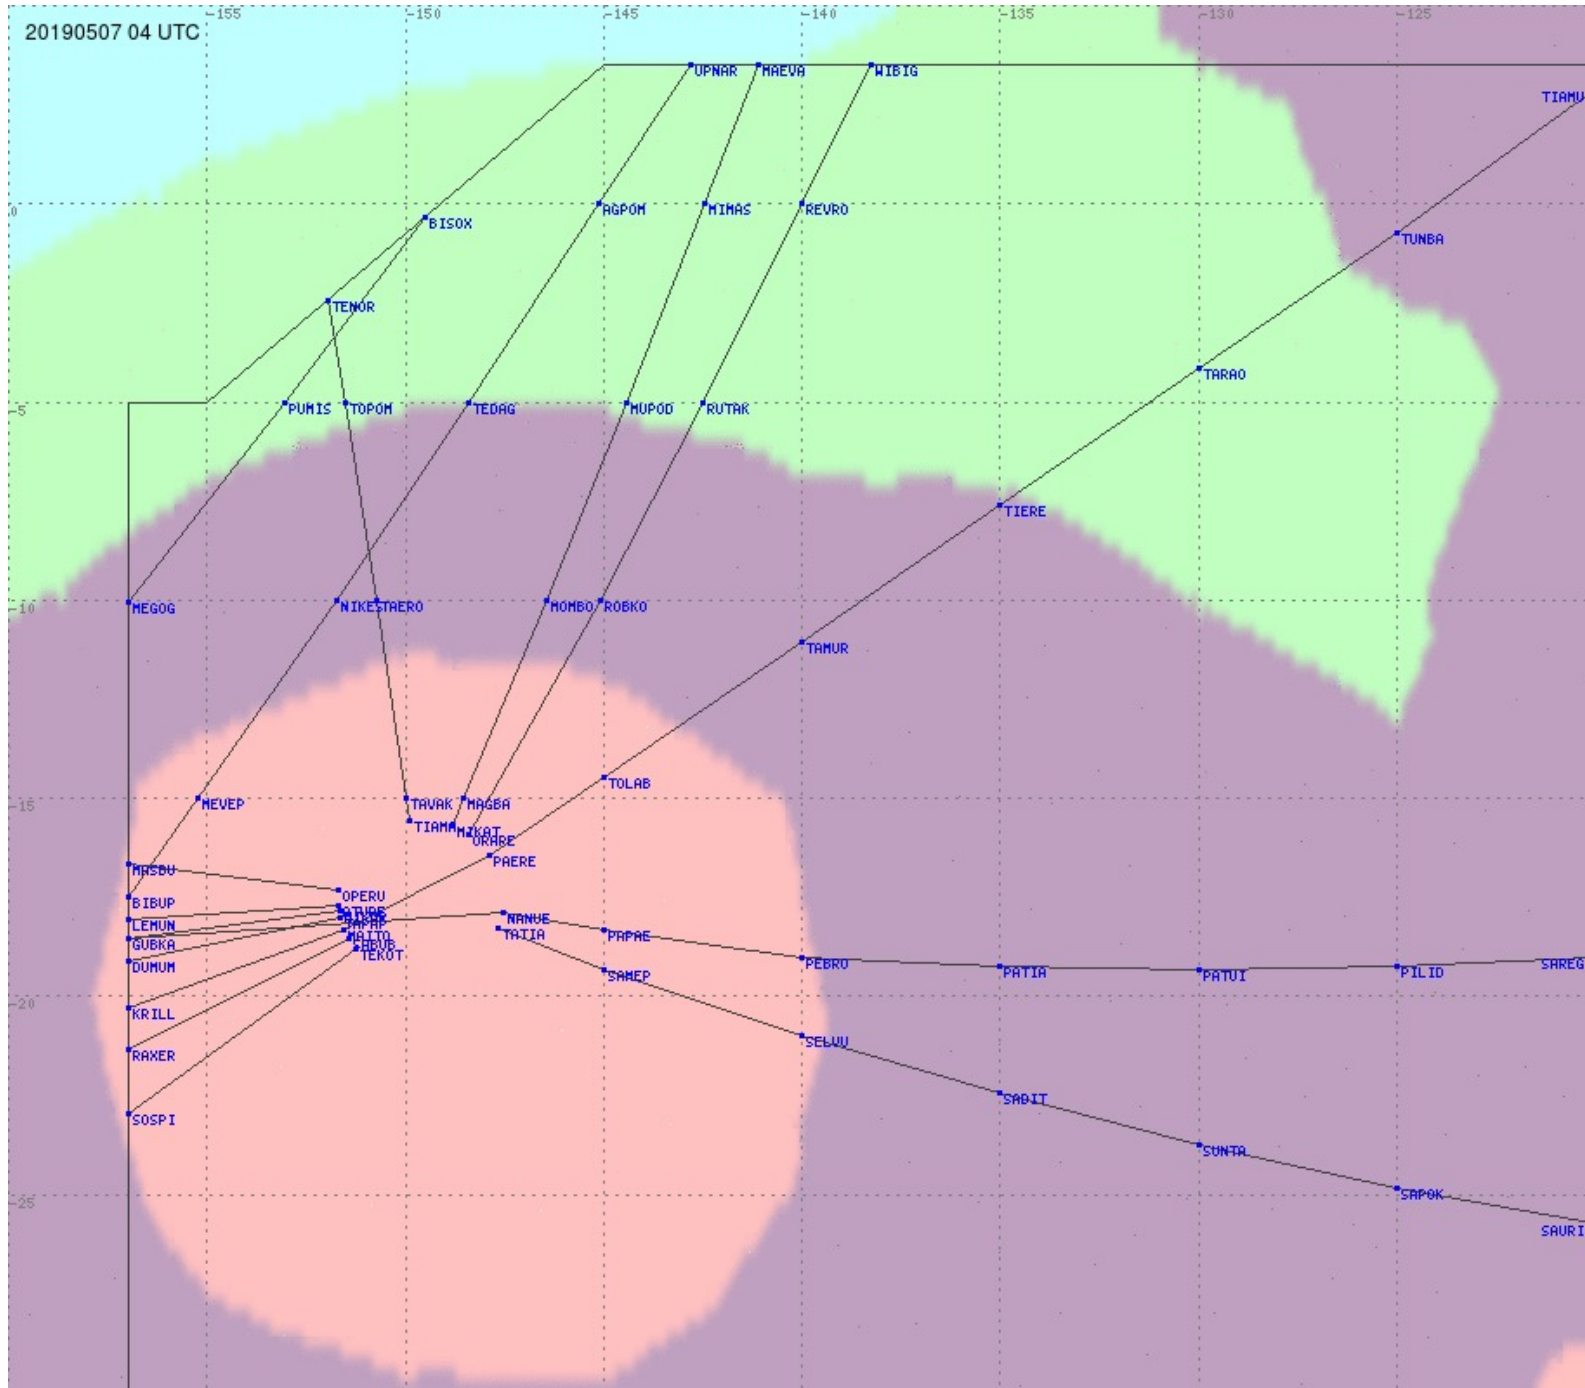

Tahiti FIR - HF Propag - 20190507

2.8 MHz 3.5 MHz 5.6 MHz 8.9 MHz 13.3 MHz 17.9 MHz None