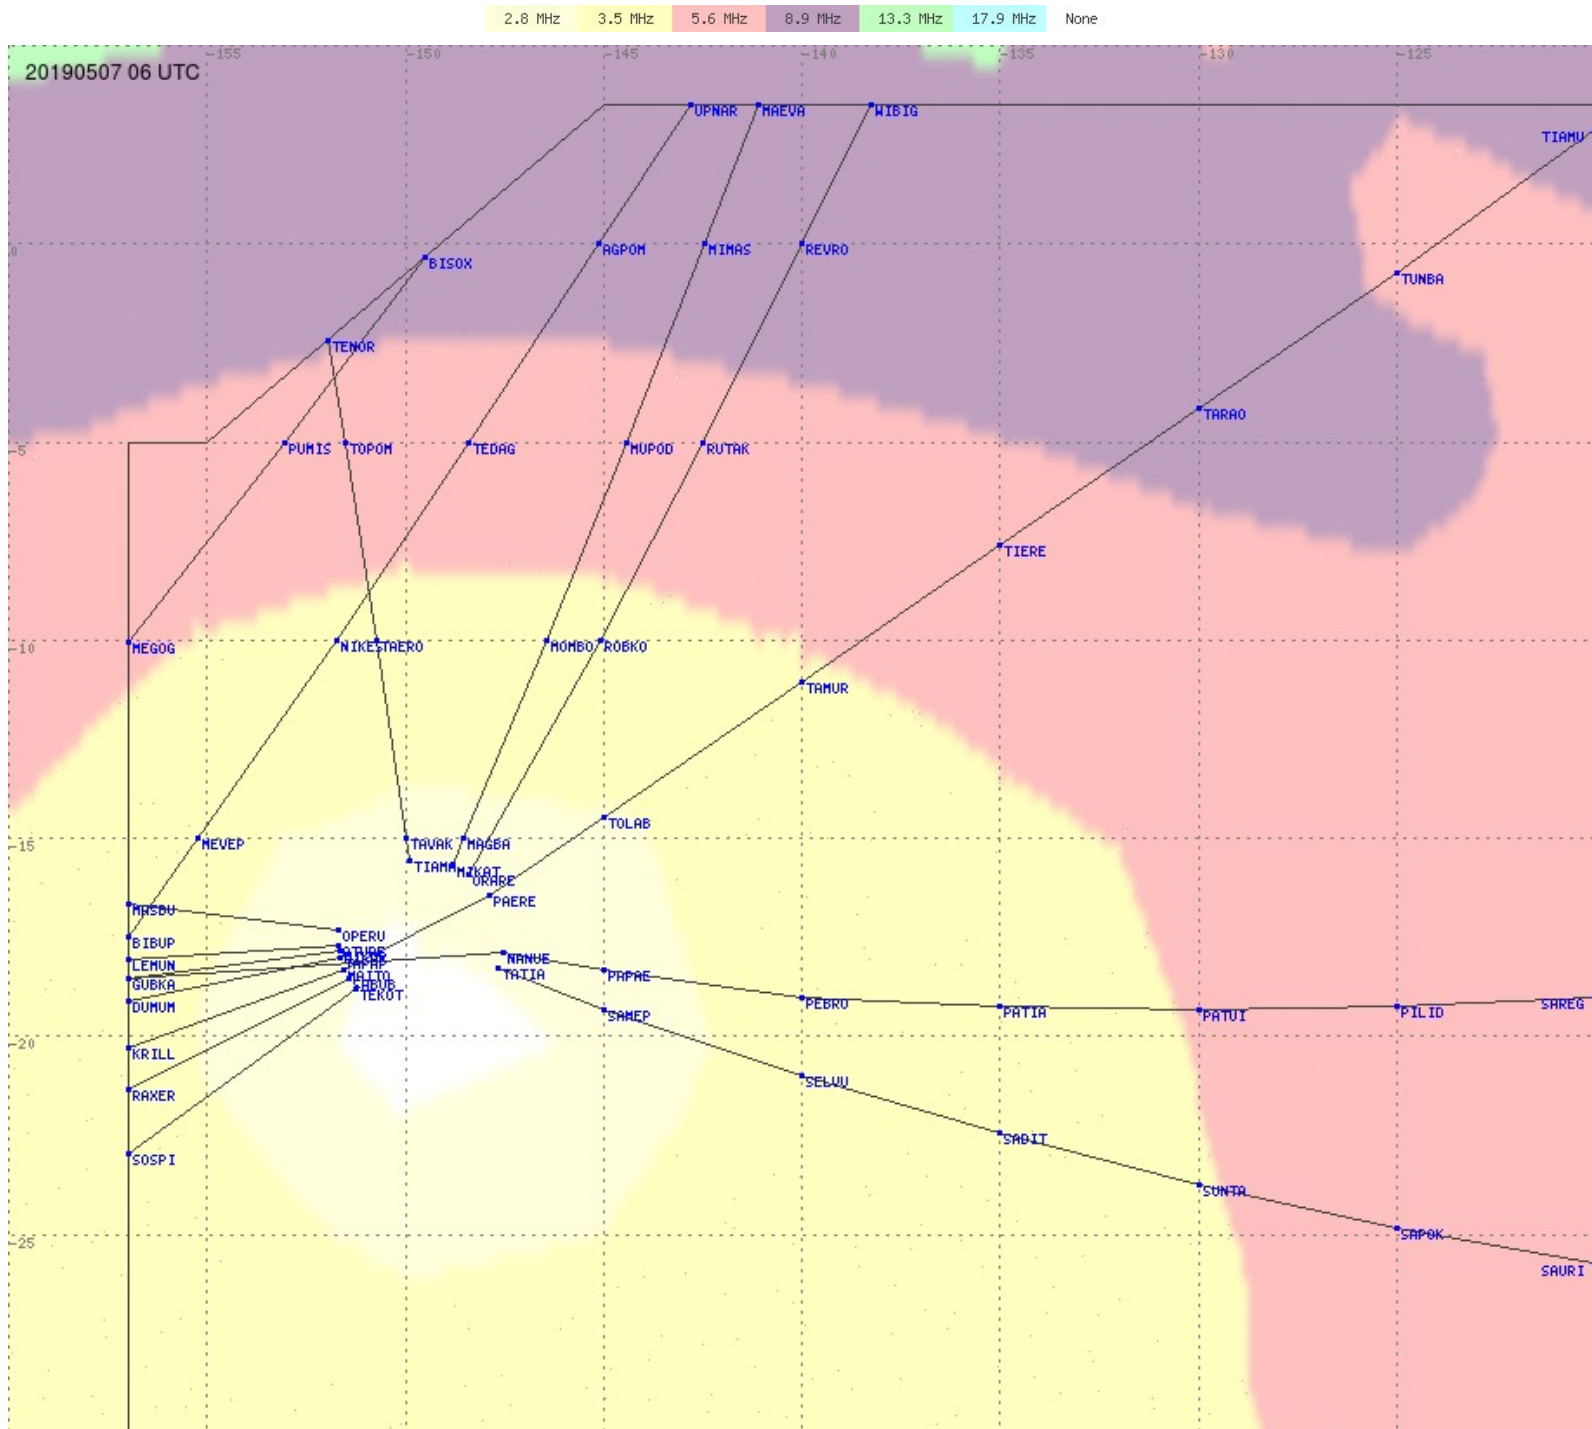

Tahiti FIR - HF Propag - 20190507