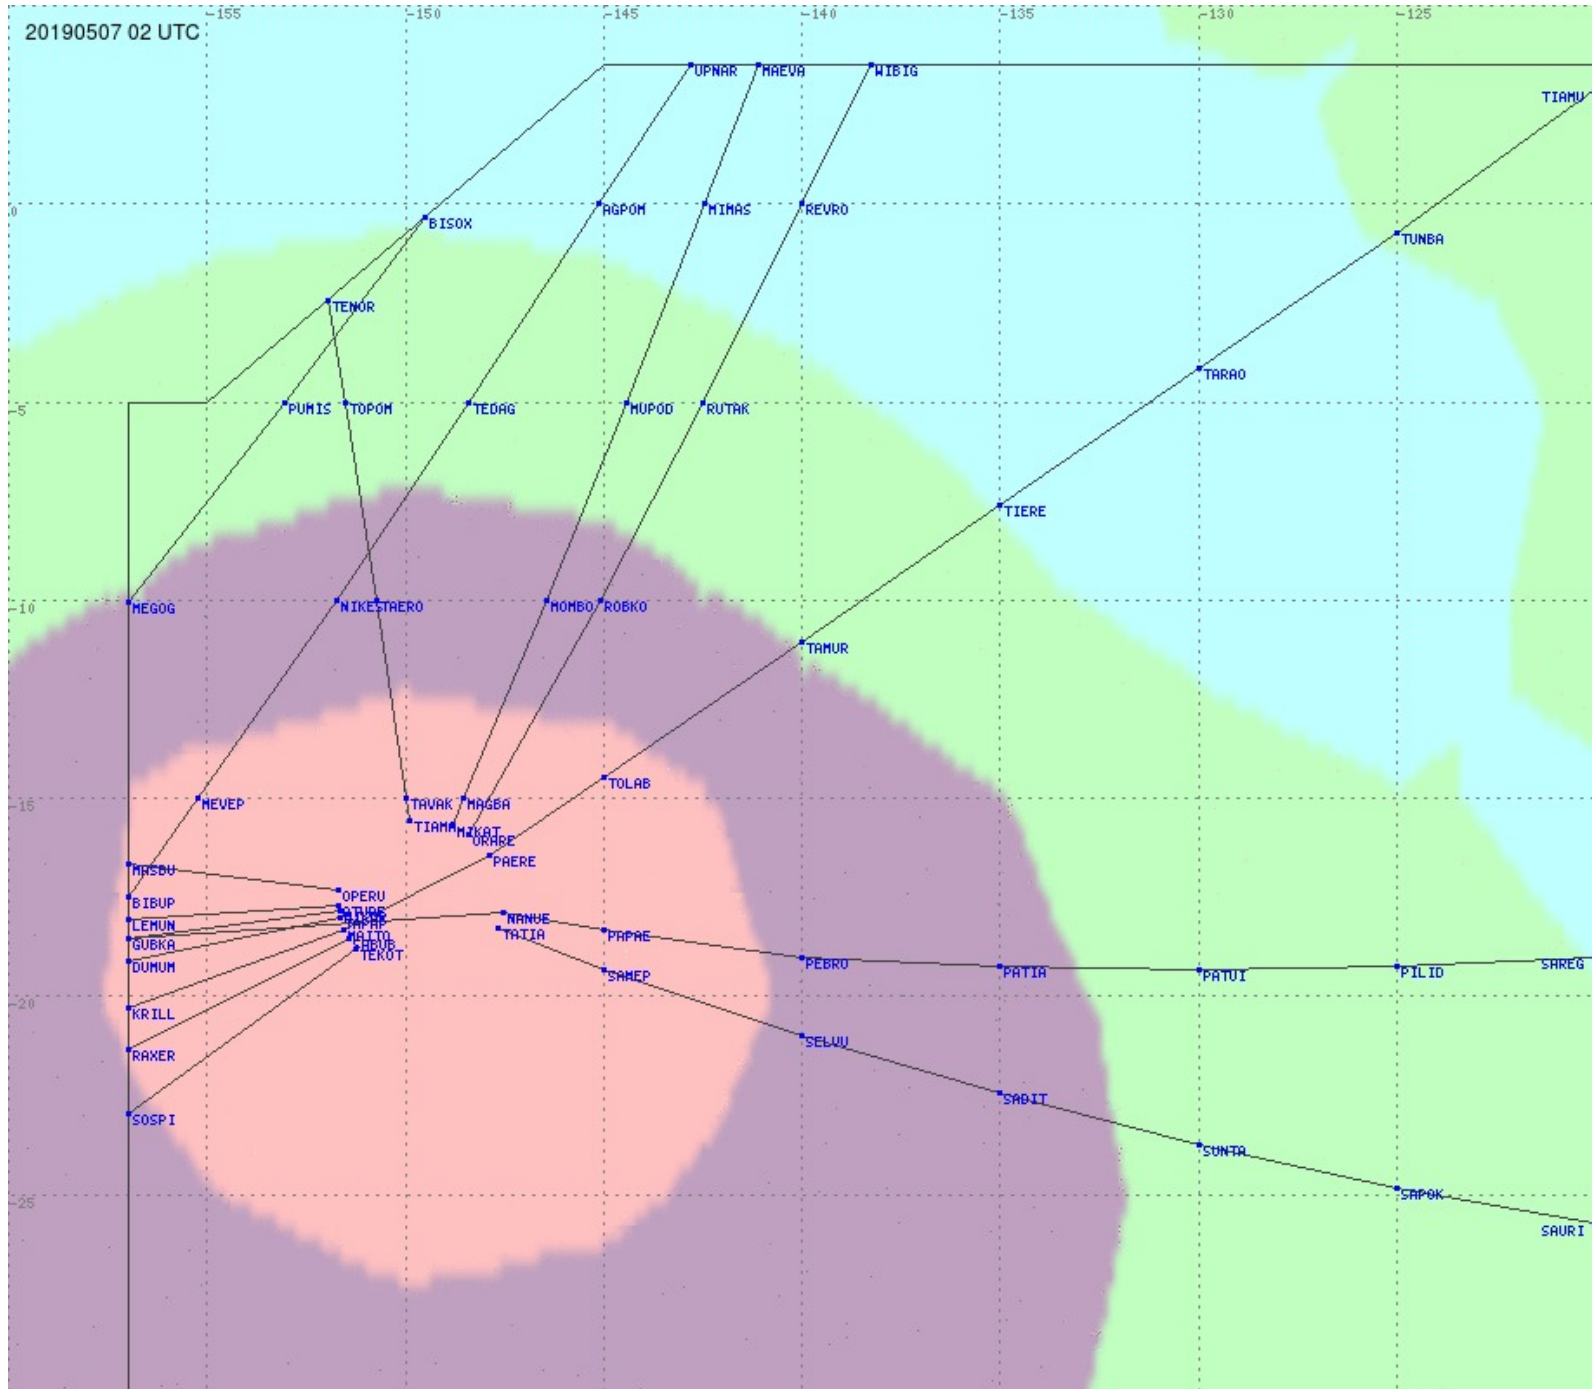

Tahiti FIR - HF Propag - 20190507

2.8 MHz 3.5 MHz 5.6 MHz 8.9 MHz 13.3 MHz 17.9 MHz None