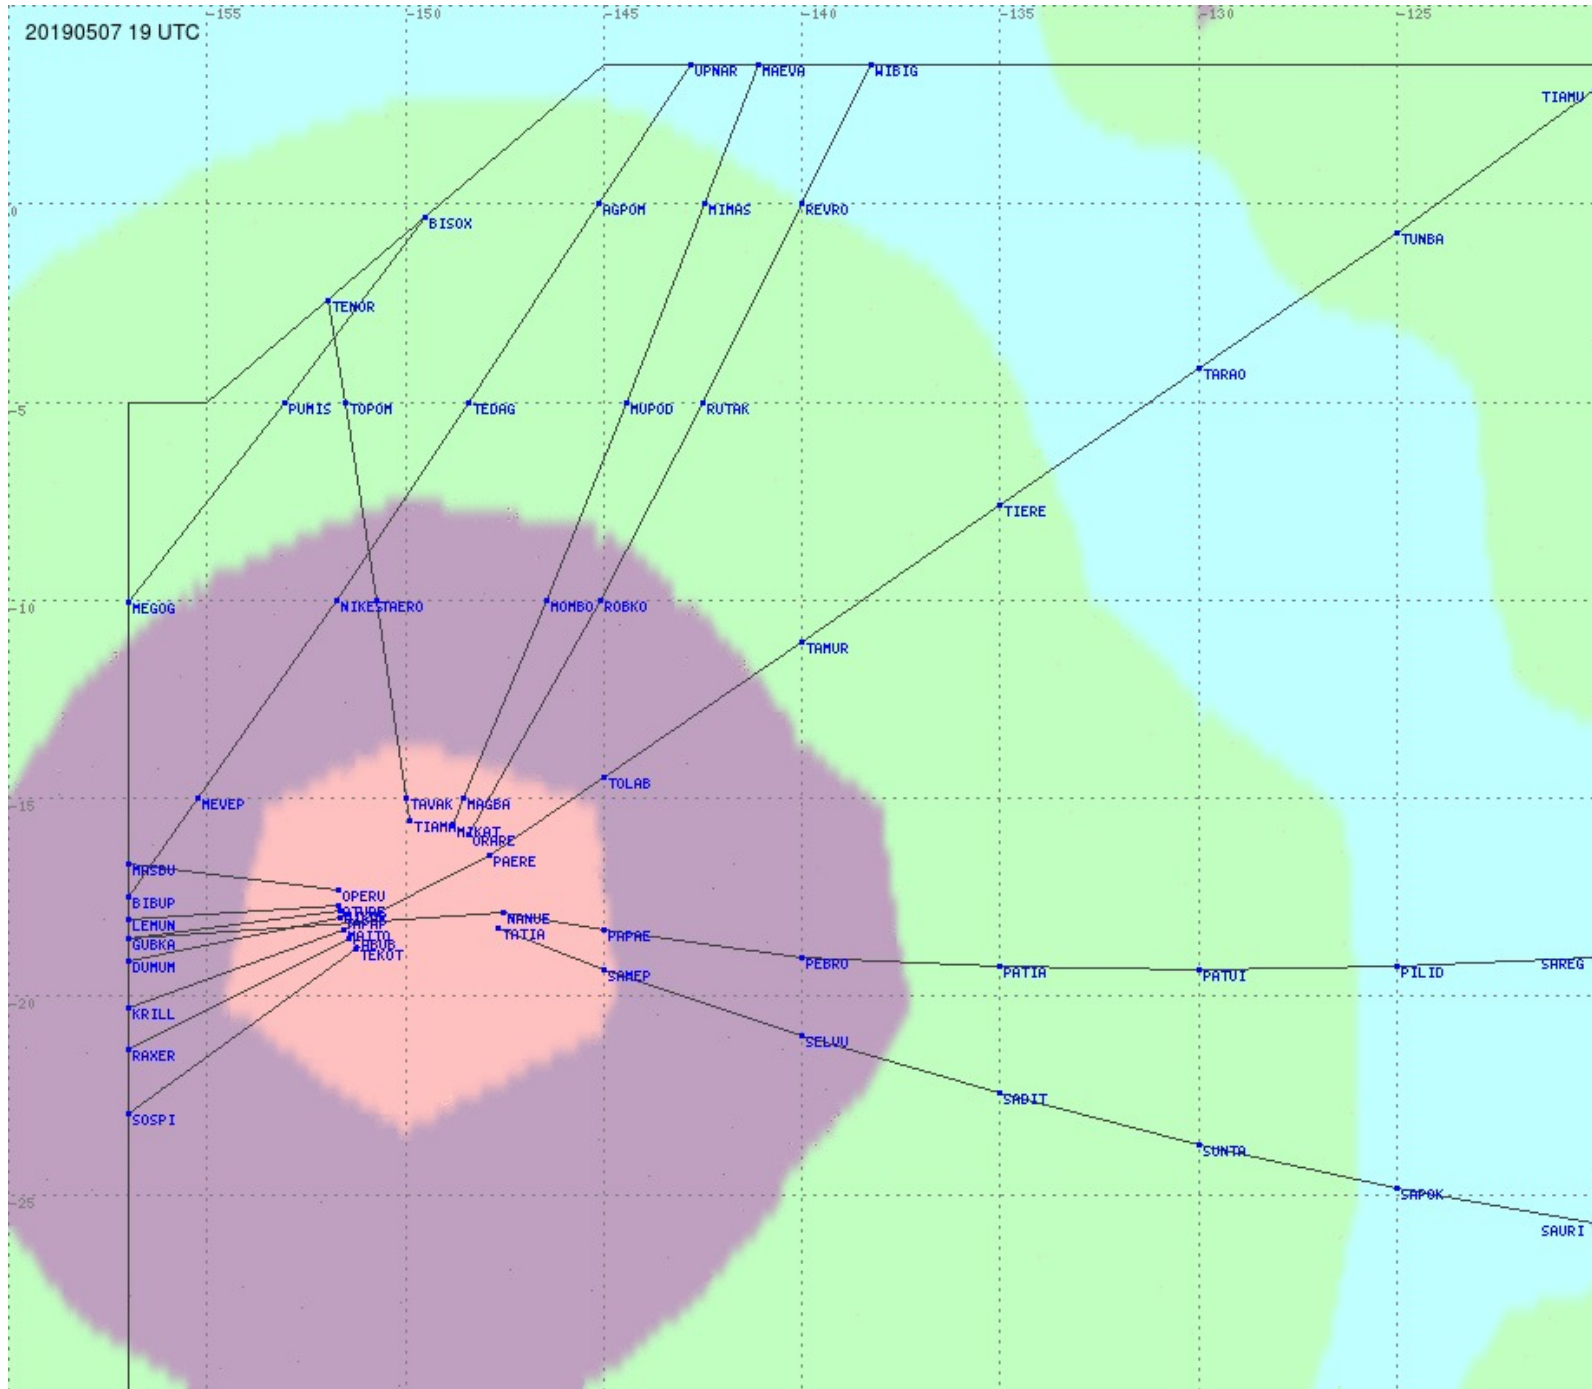

Tahiti FIR - HF Propag - 20190507

2.8 MHz 3.5 MHz 5.6 MHz 8.9 MHz 13.3 MHz 17.9 MHz None