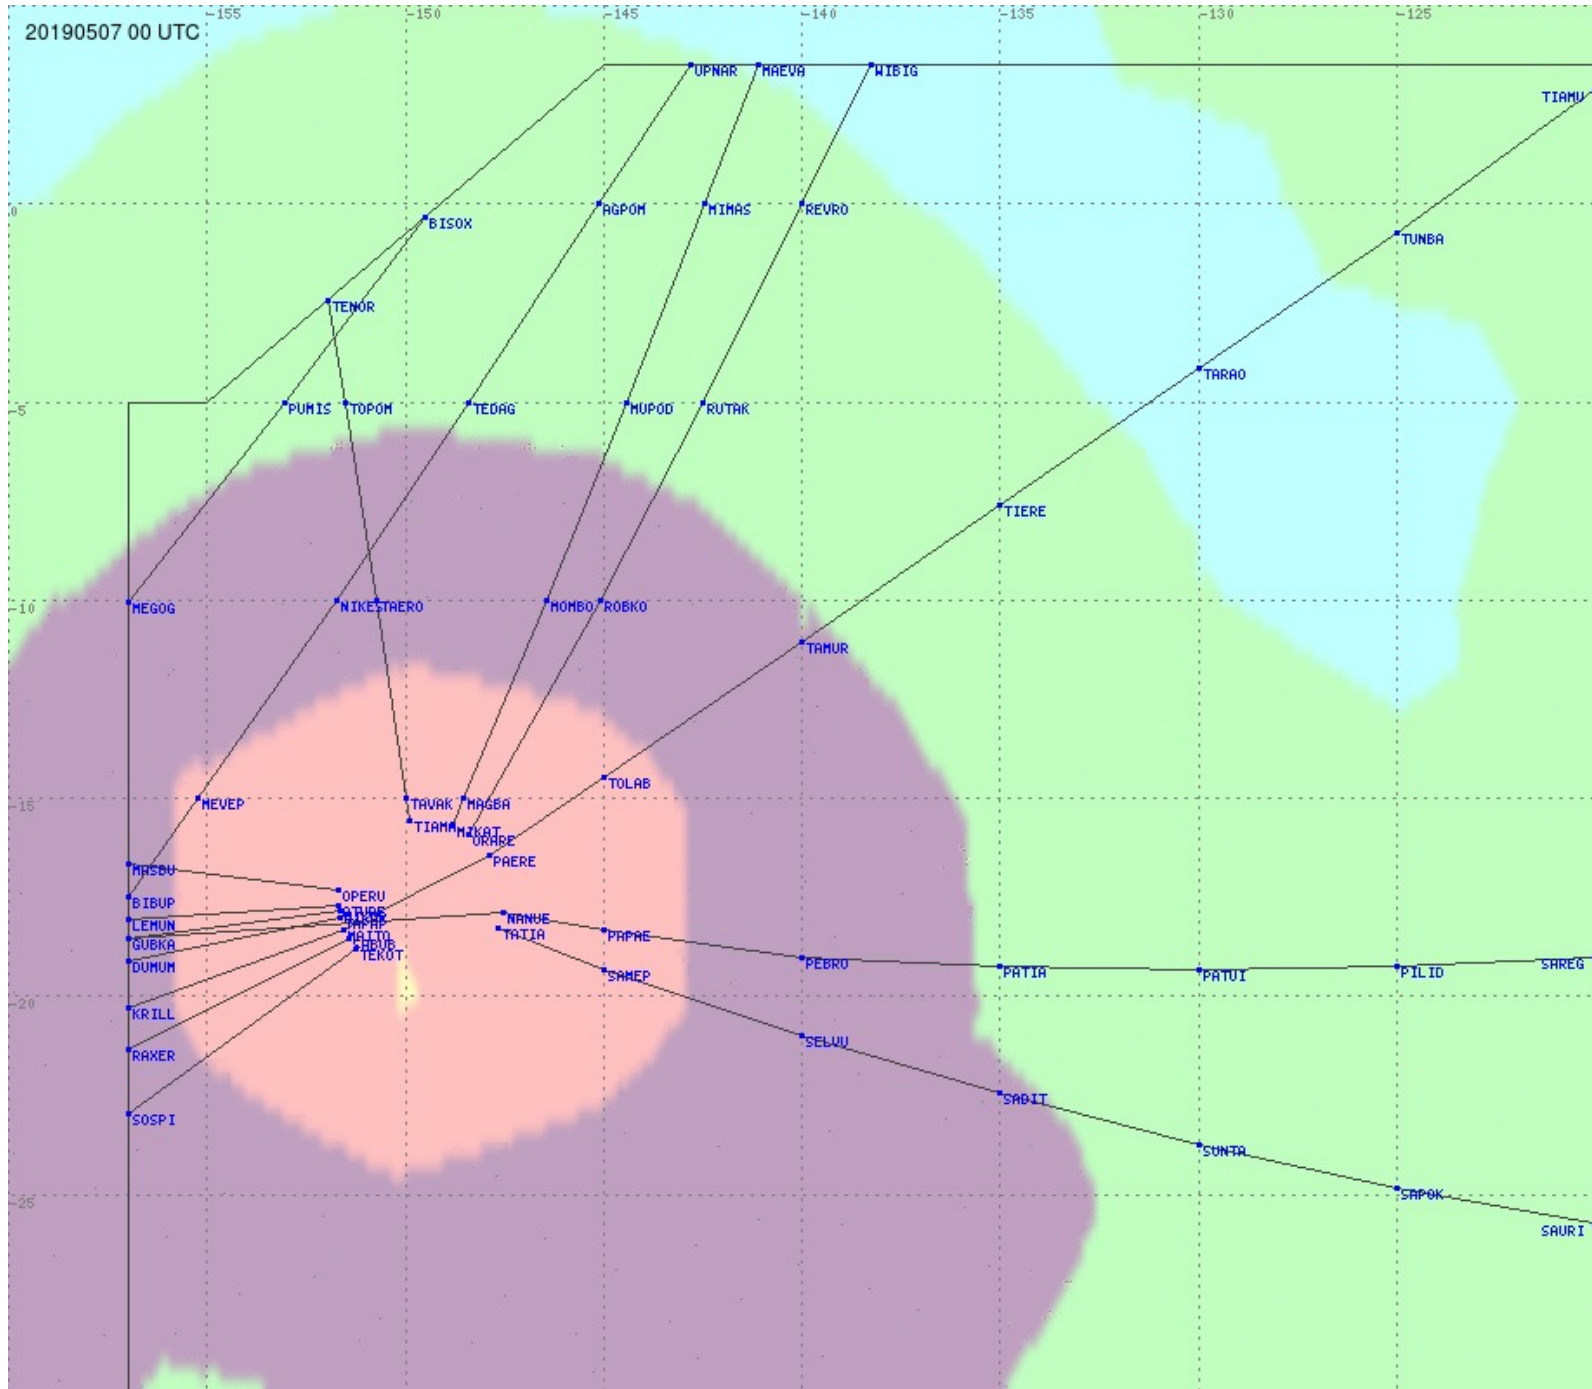

# Tahiti FIR - HF Propag - 20190507

2.8 MHz 3.5 MHz 5.6 MHz 8.9 MHz 13.3 MHz 17.9 MHz None