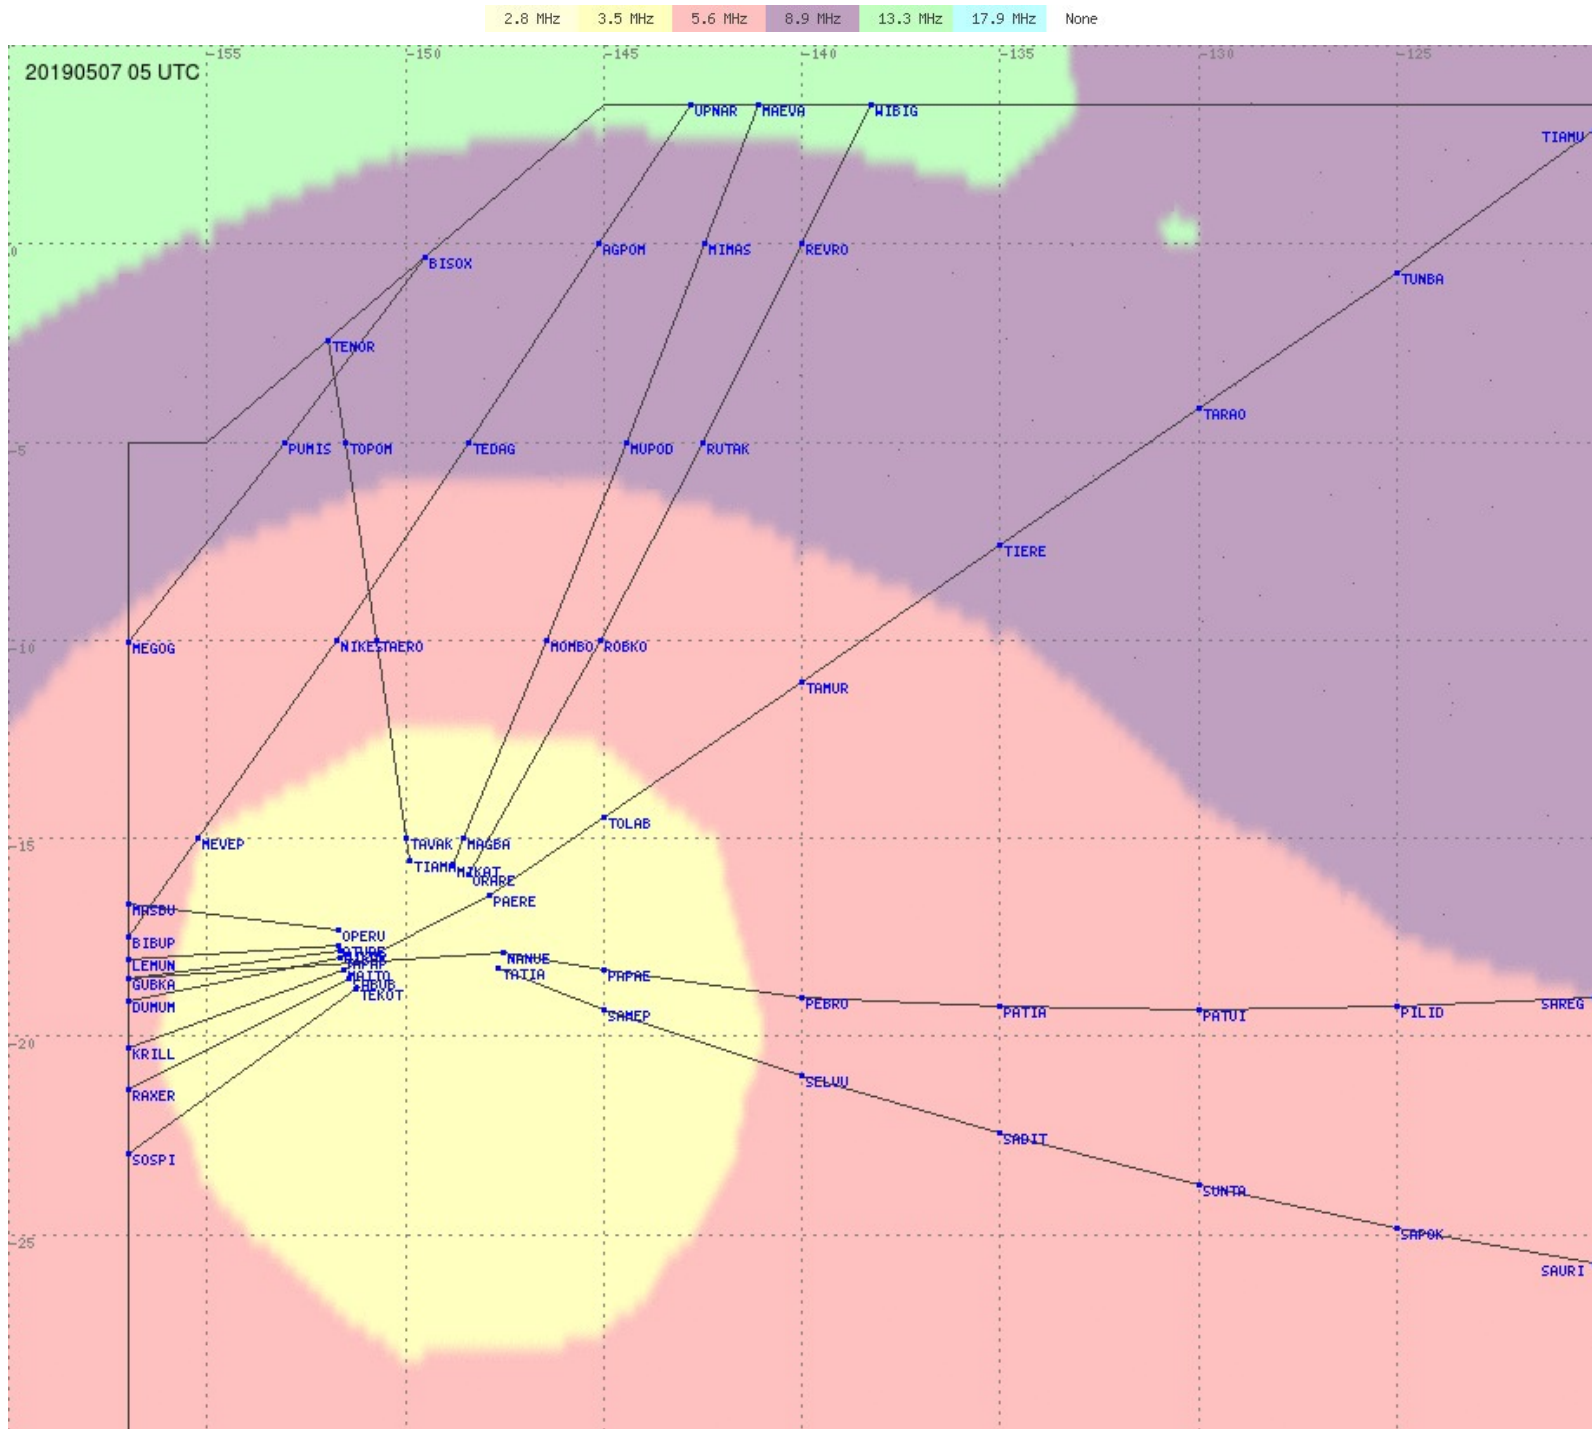

Tahiti FIR - HF Propag - 20190507