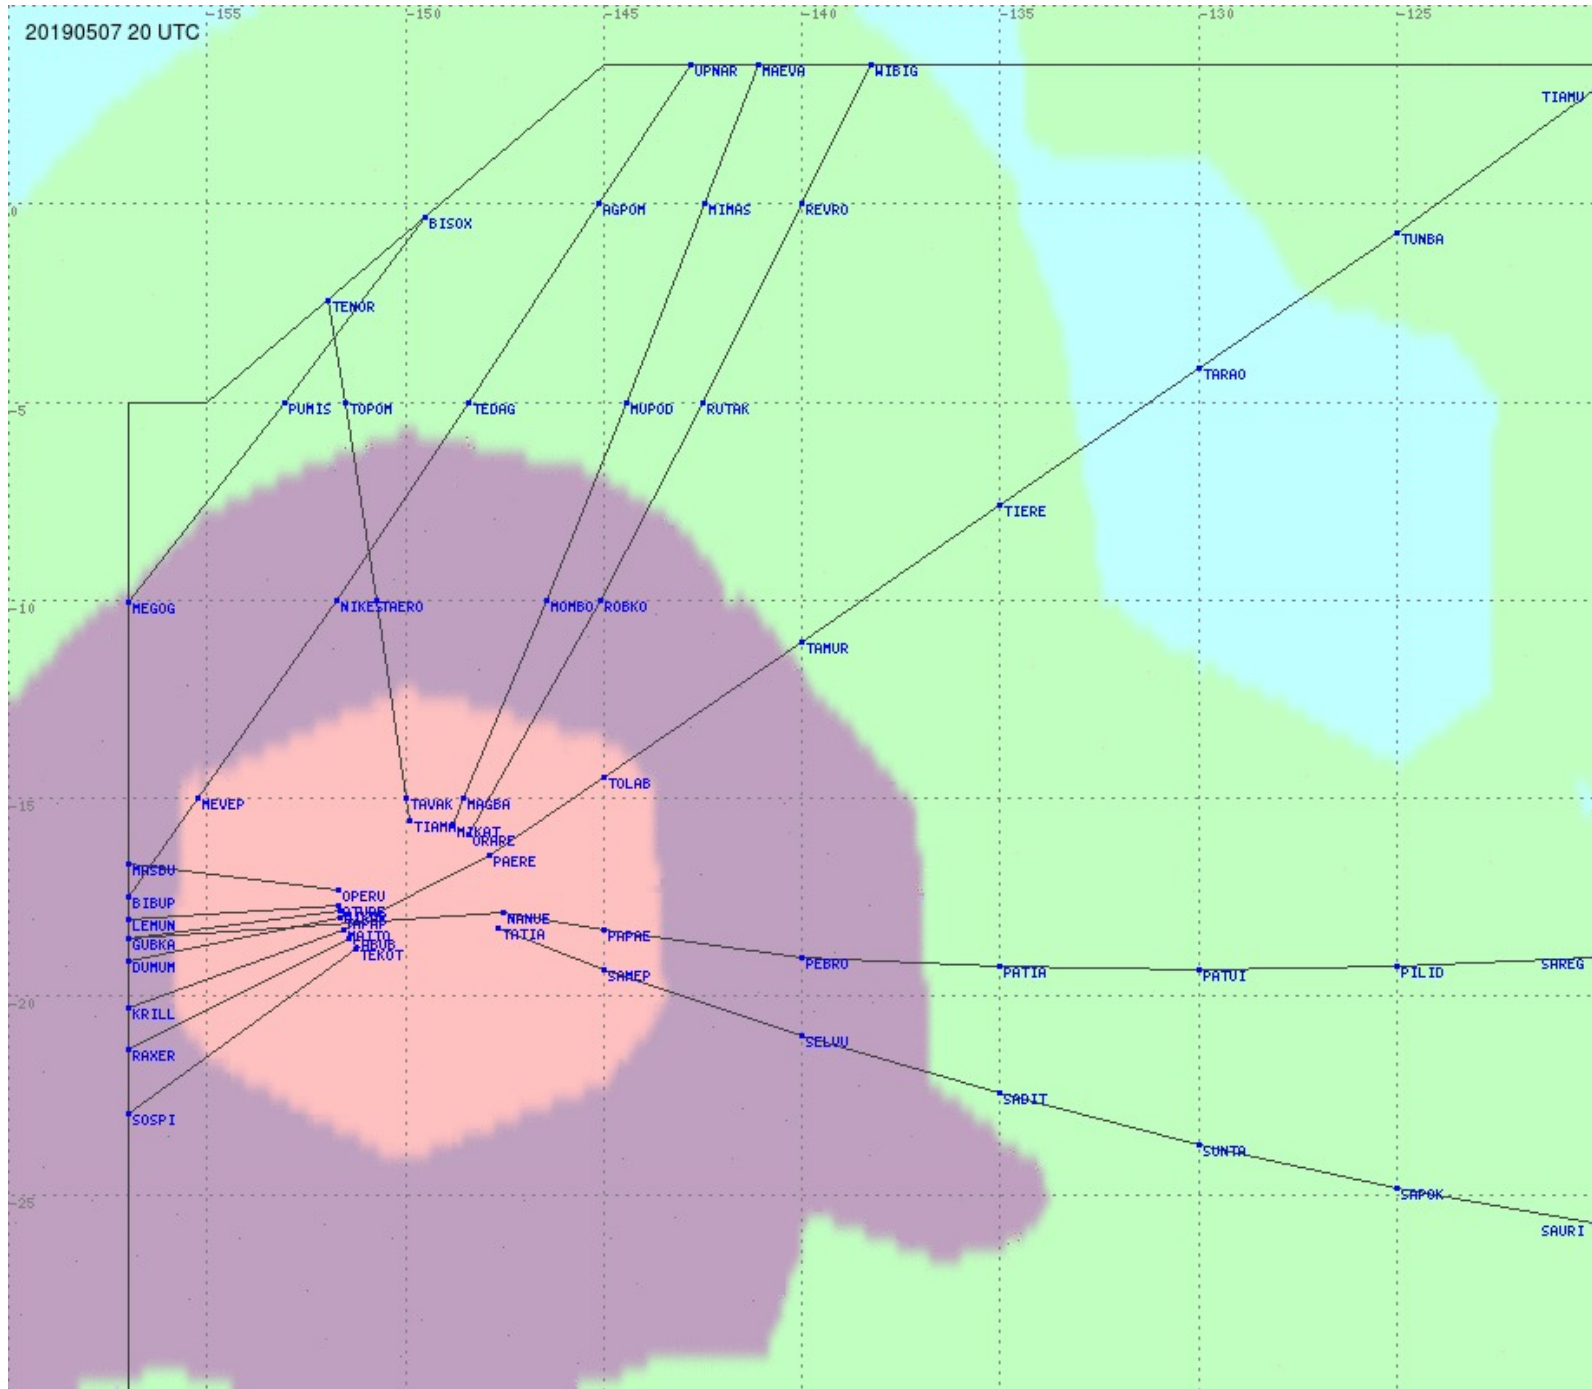

Tahiti FIR - HF Propag - 20190507

2.8 MHz 3.5 MHz 5.6 MHz 8.9 MHz 13.3 MHz 17.9 MHz None