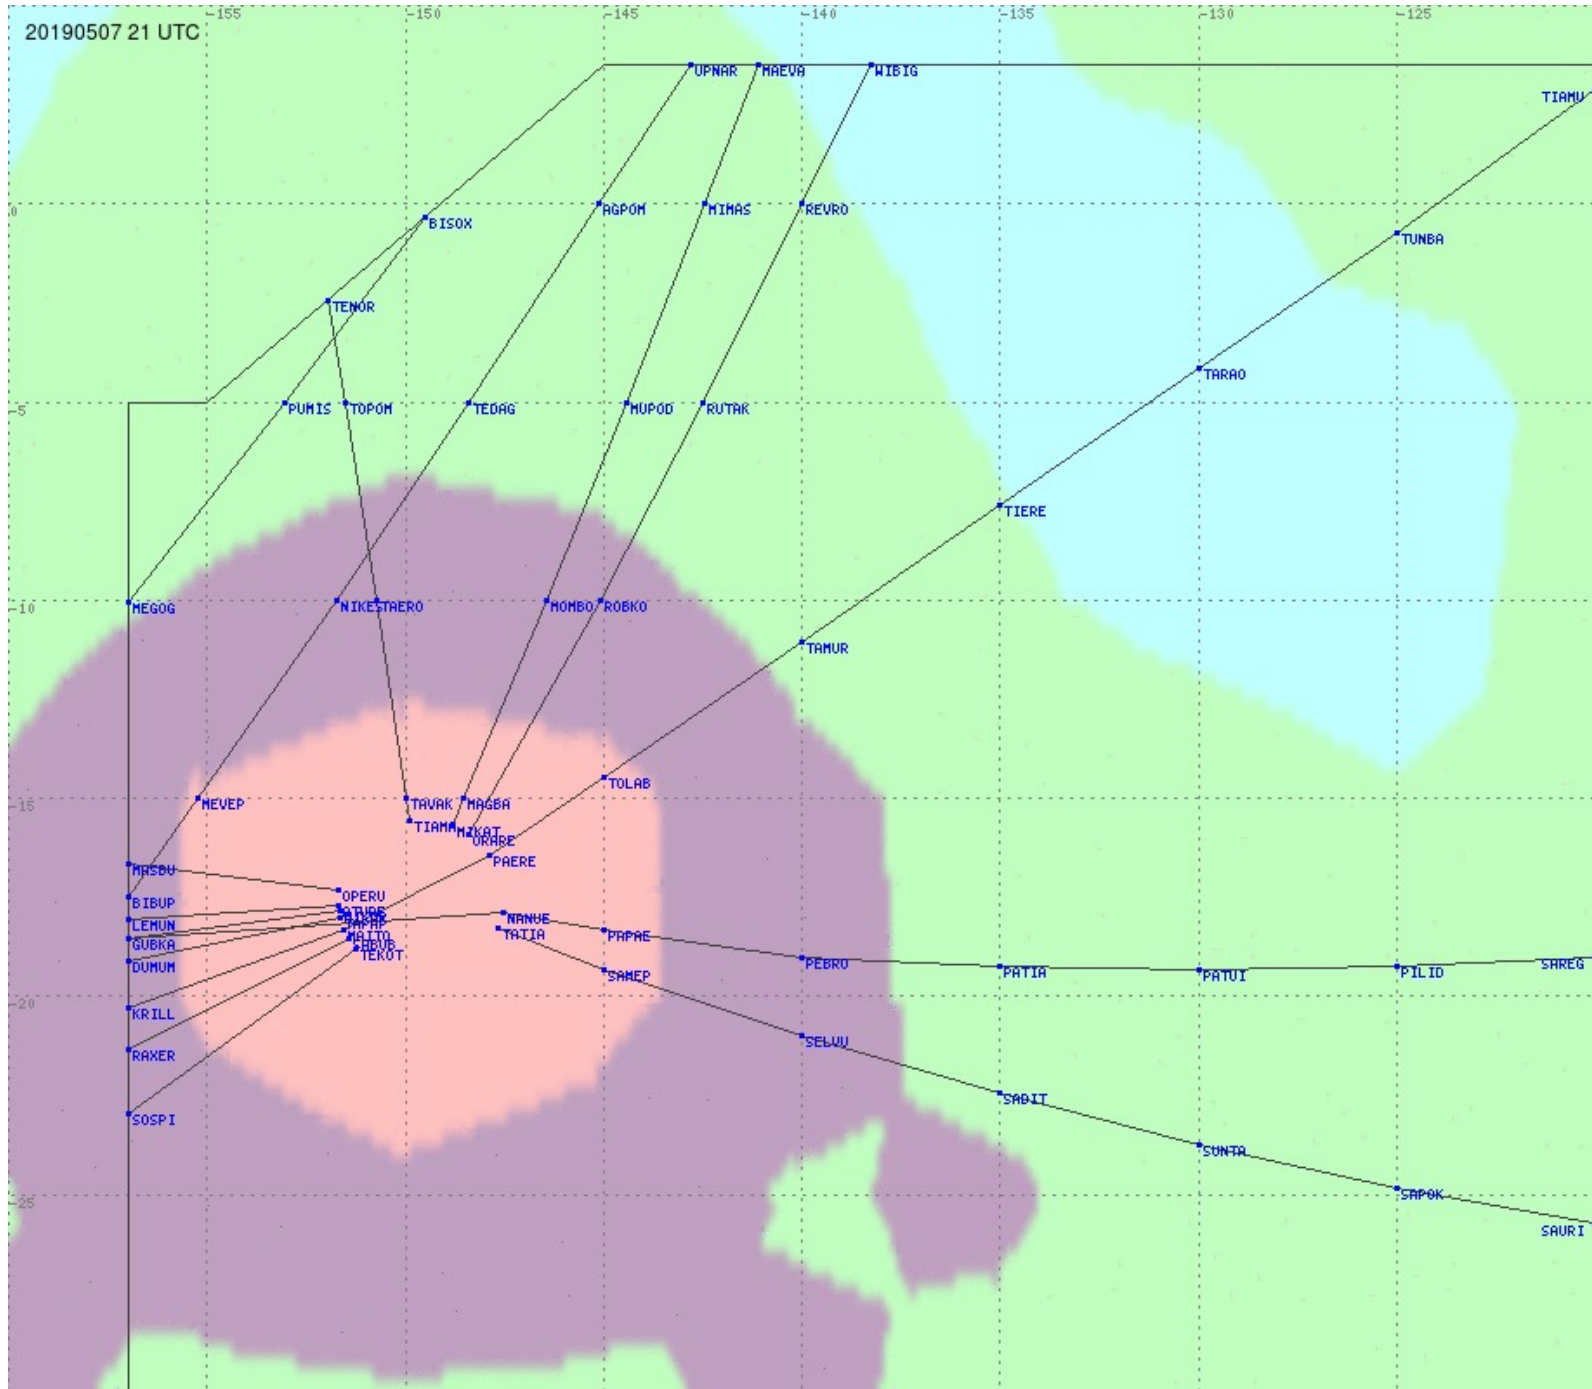

Tahiti FIR - HF Propag - 20190507

2.8 MHz 3.5 MHz 5.6 MHz 8.9 MHz 13.3 MHz 17.9 MHz None