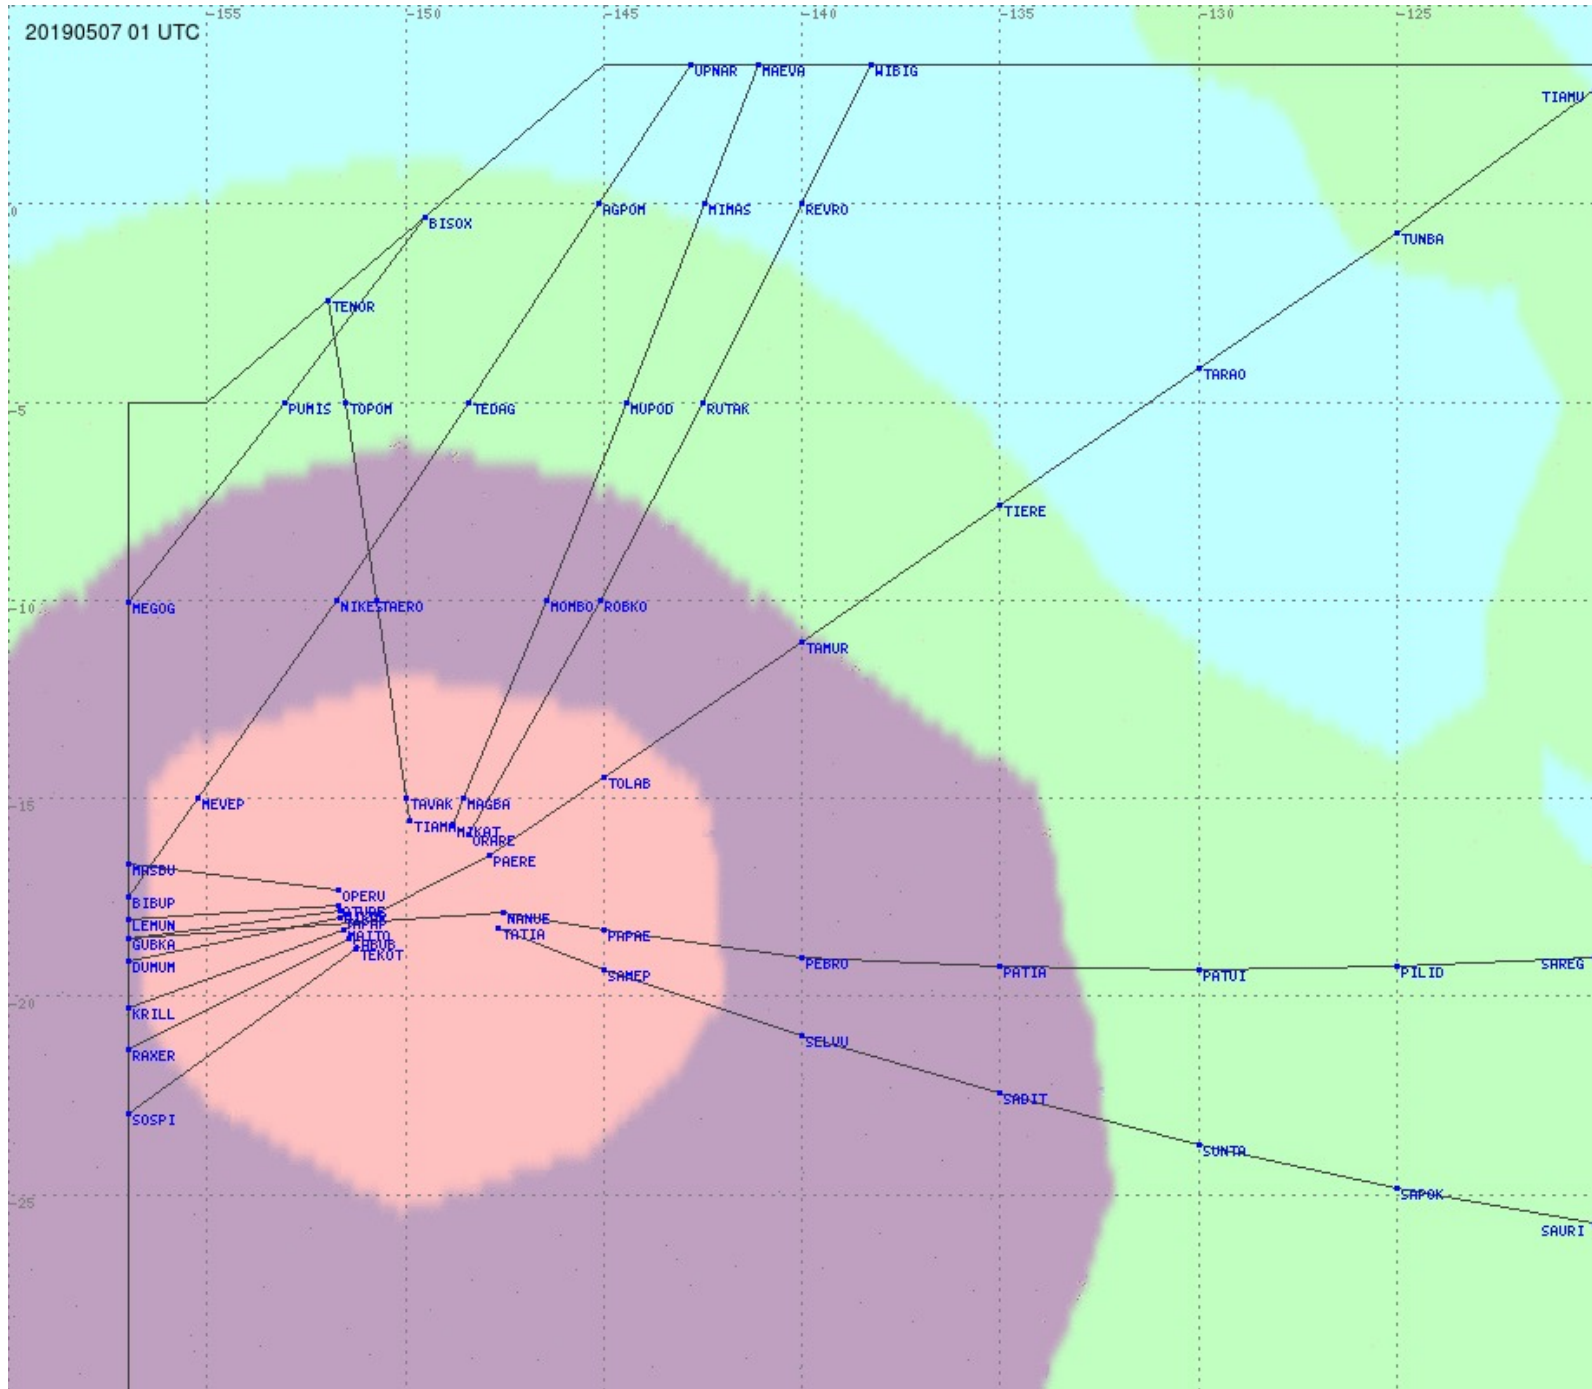

# Tahiti FIR - HF Propag - 20190507

2.8 MHz 3.5 MHz 5.6 MHz 8.9 MHz 13.3 MHz 17.9 MHz None