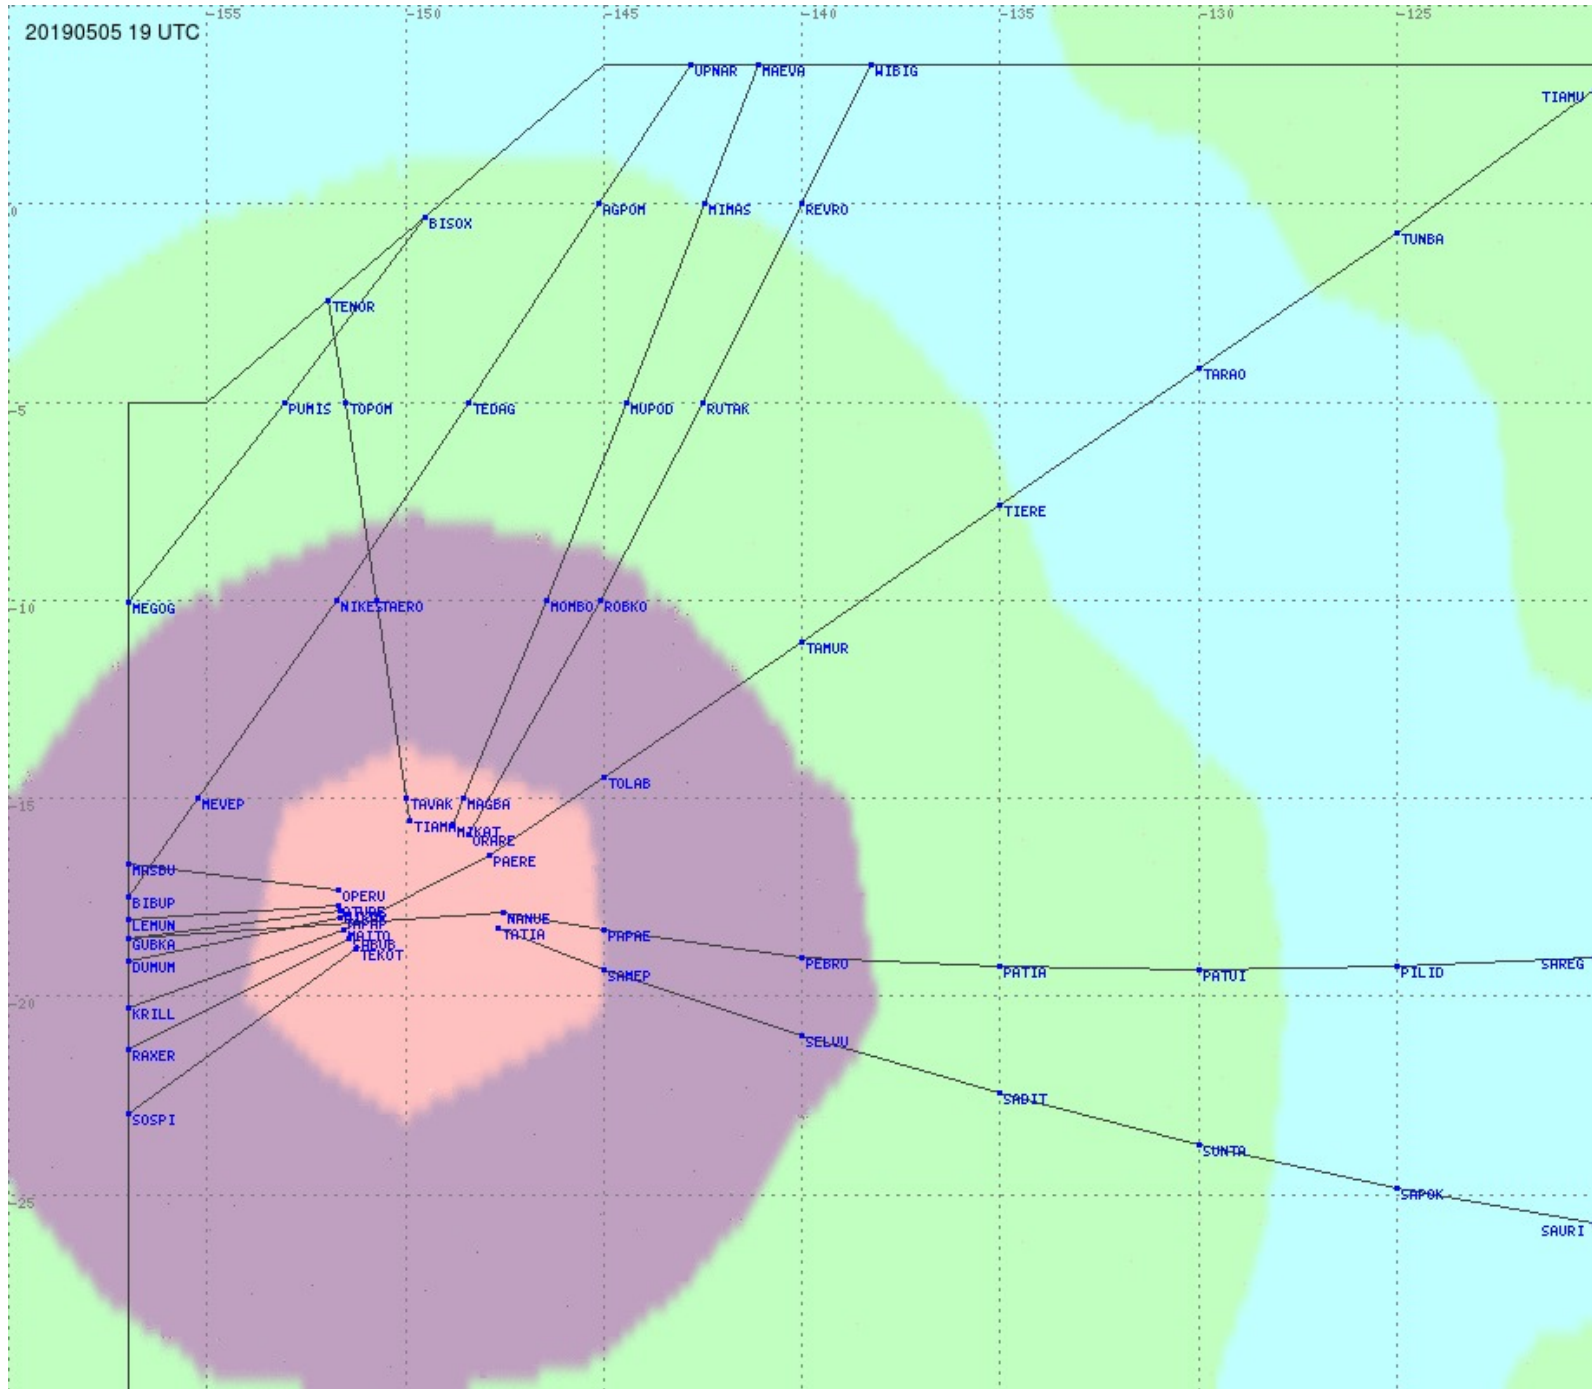

Tahiti FIR - HF Propag - 20190505

2.8 MHz 3.5 MHz 5.6 MHz 8.9 MHz 13.3 MHz 17.9 MHz None