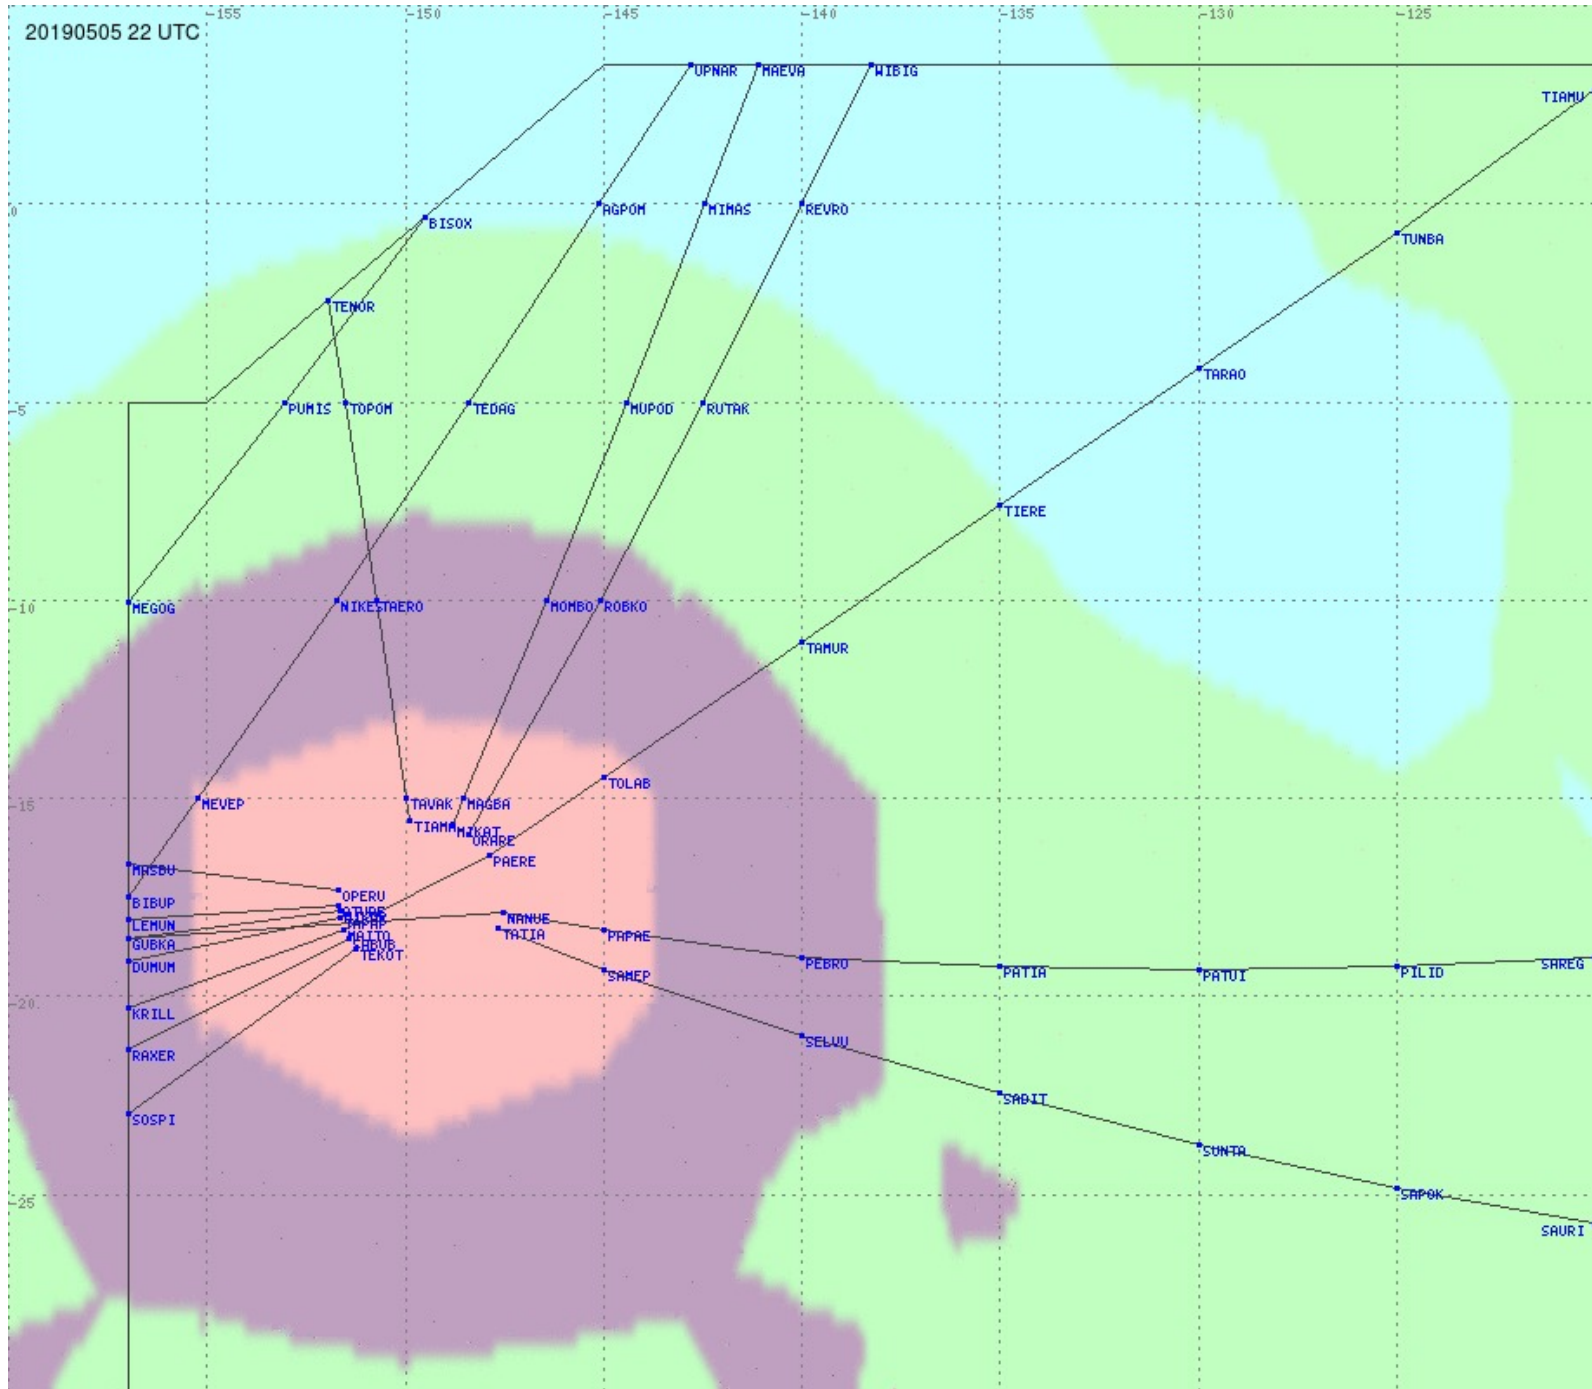

Tahiti FIR - HF Propag - 20190505

2.8 MHz 3.5 MHz 5.6 MHz 8.9 MHz 13.3 MHz 17.9 MHz None