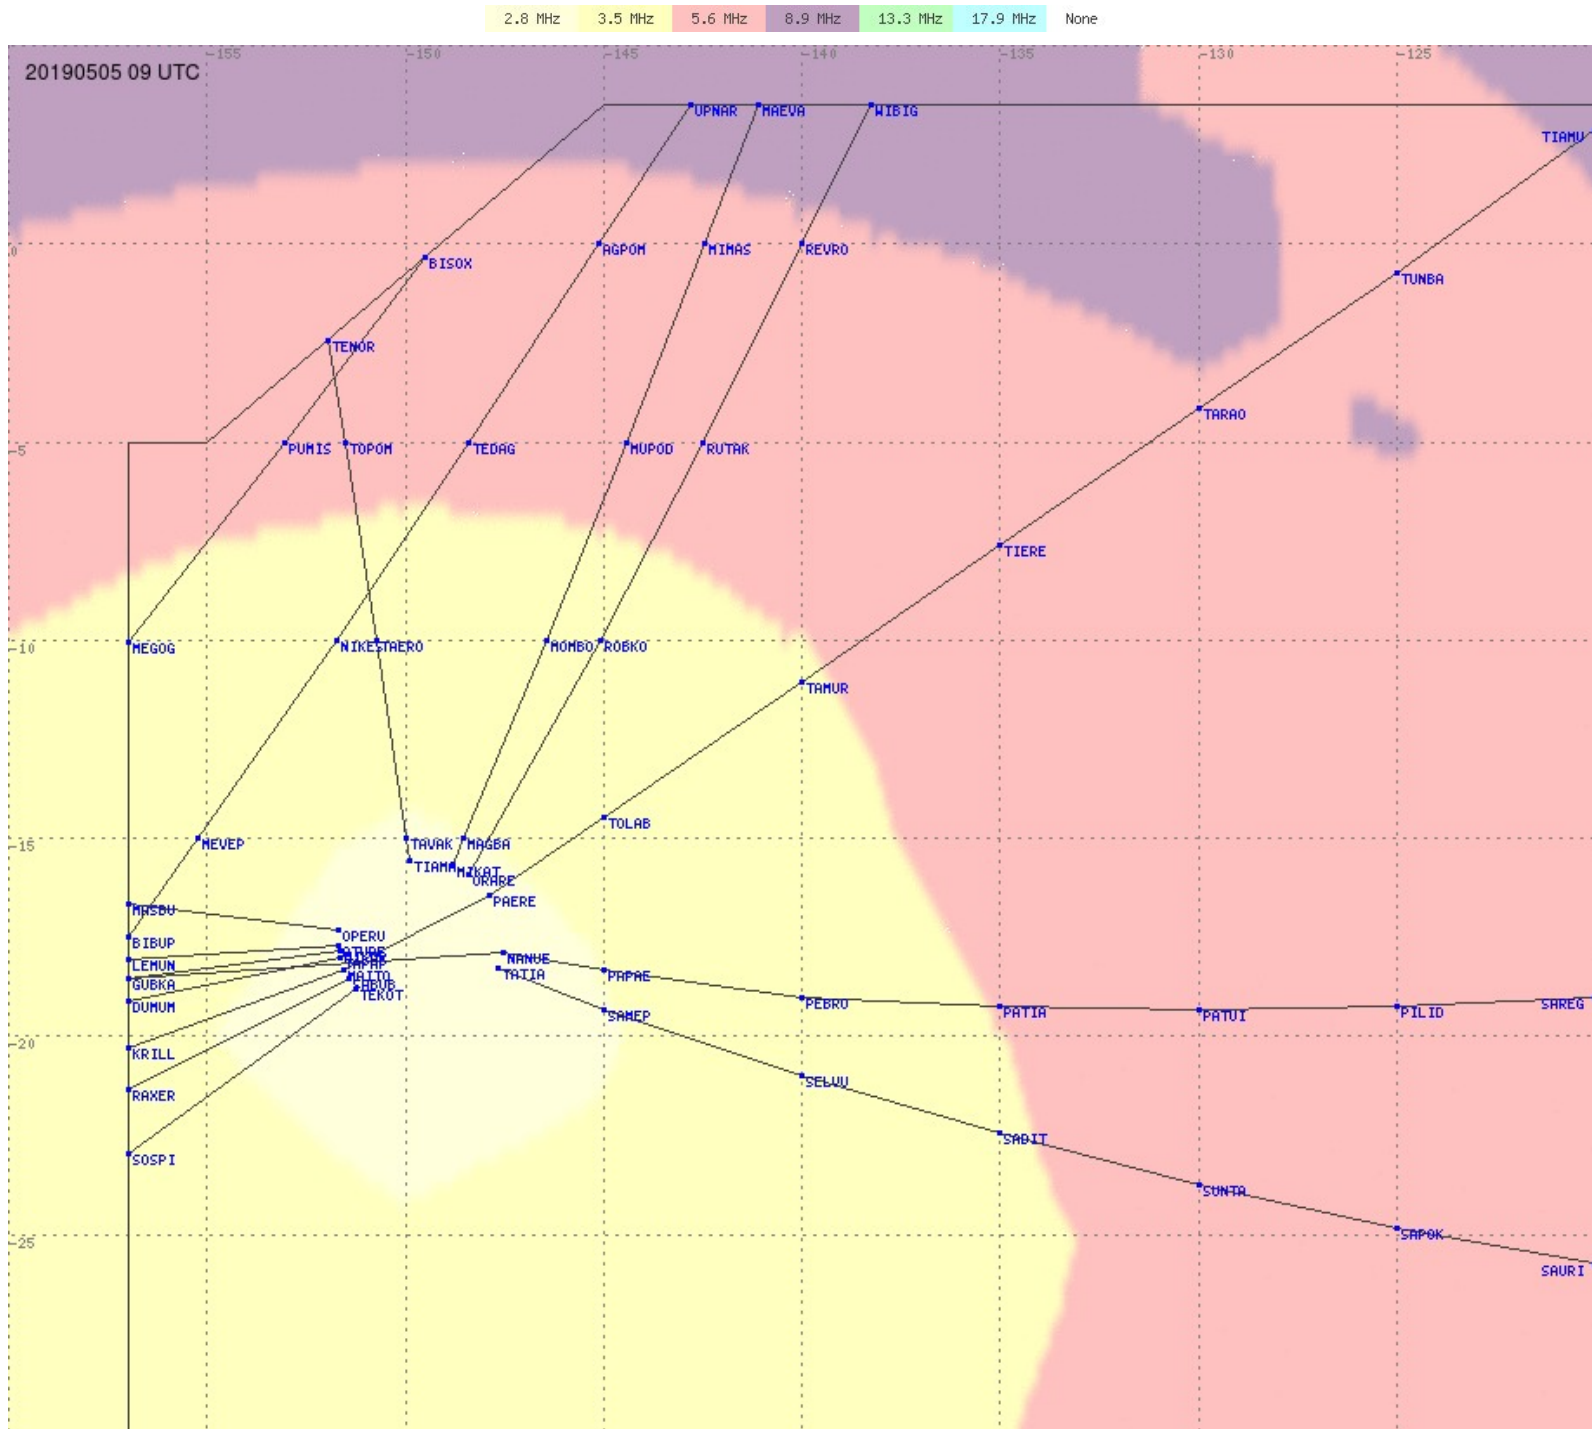

Tahiti FIR - HF Propag - 20190505