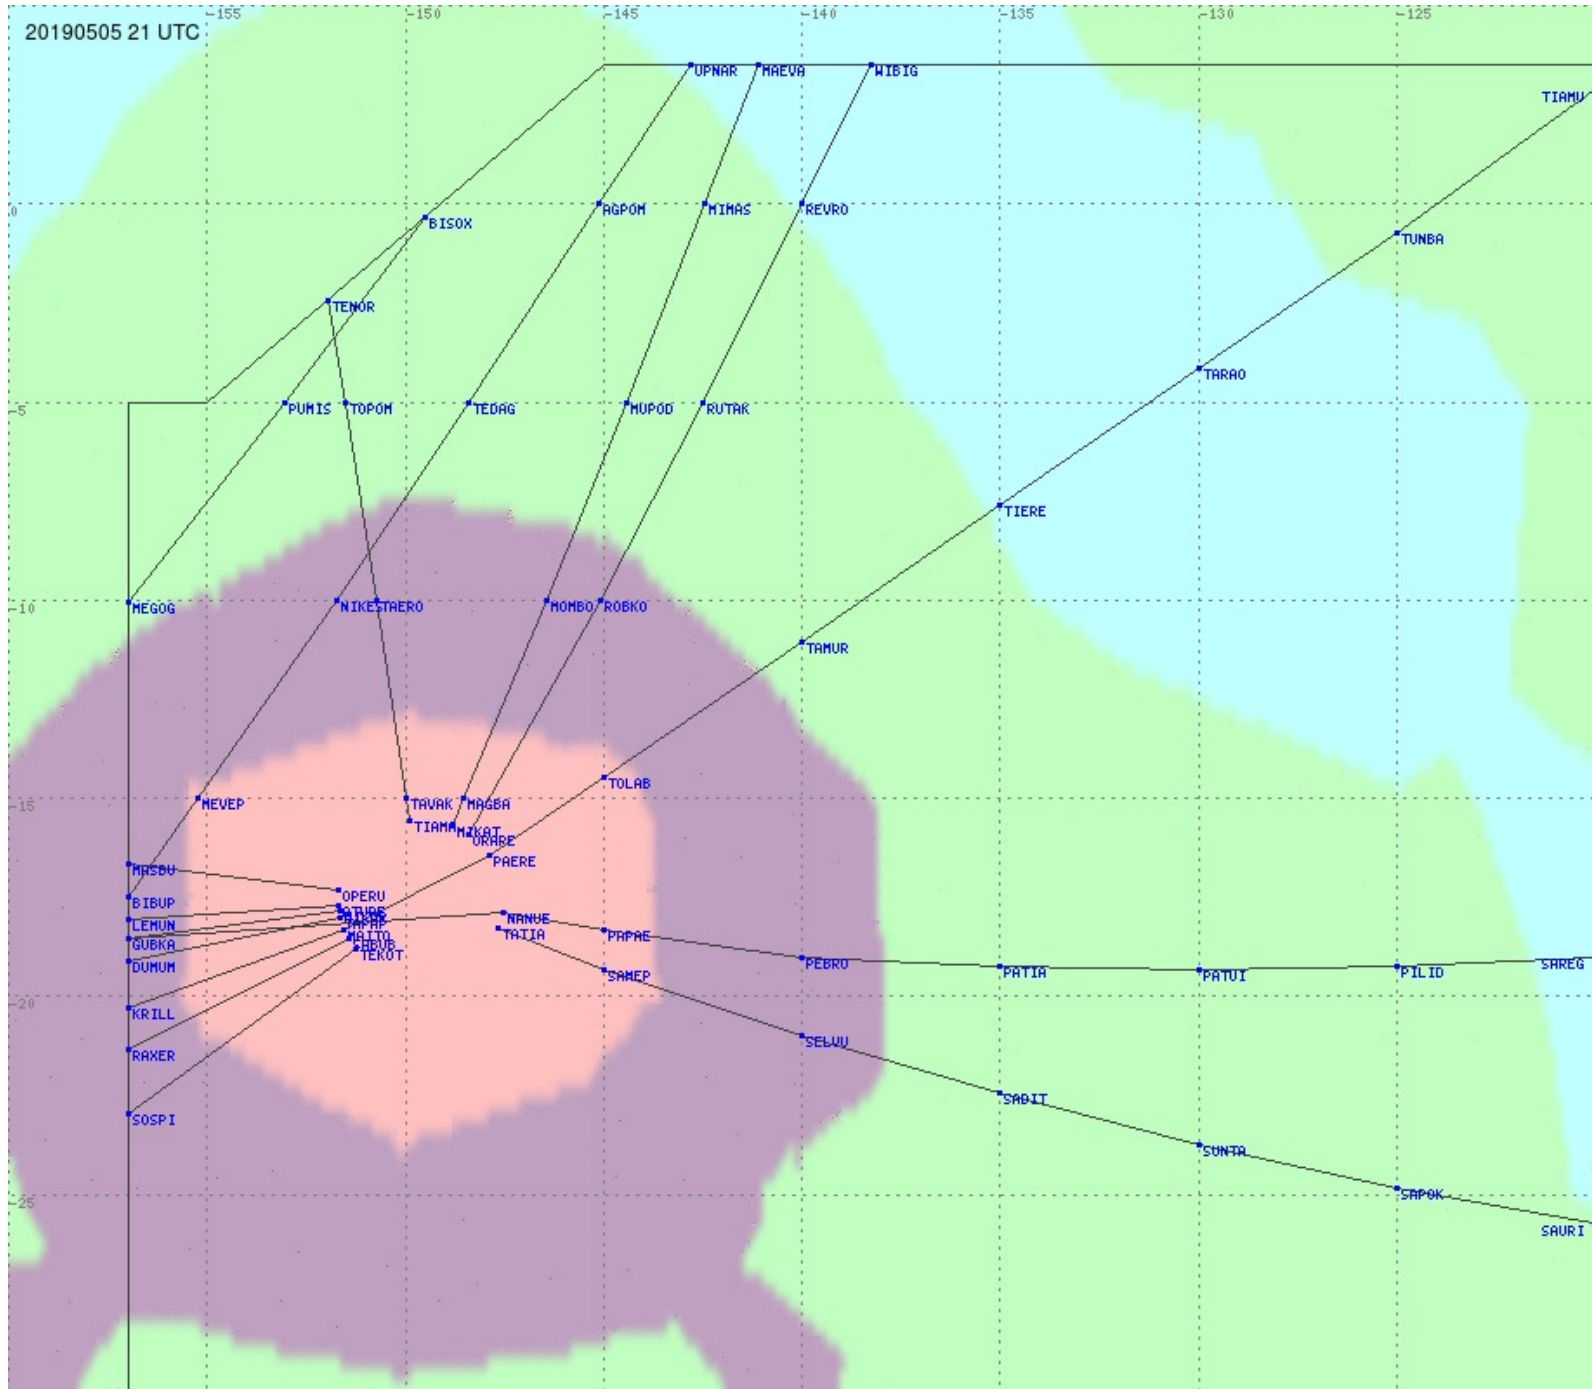

Tahiti FIR - HF Propag - 20190505

2.8 MHz 3.5 MHz 5.6 MHz 8.9 MHz 13.3 MHz 17.9 MHz None