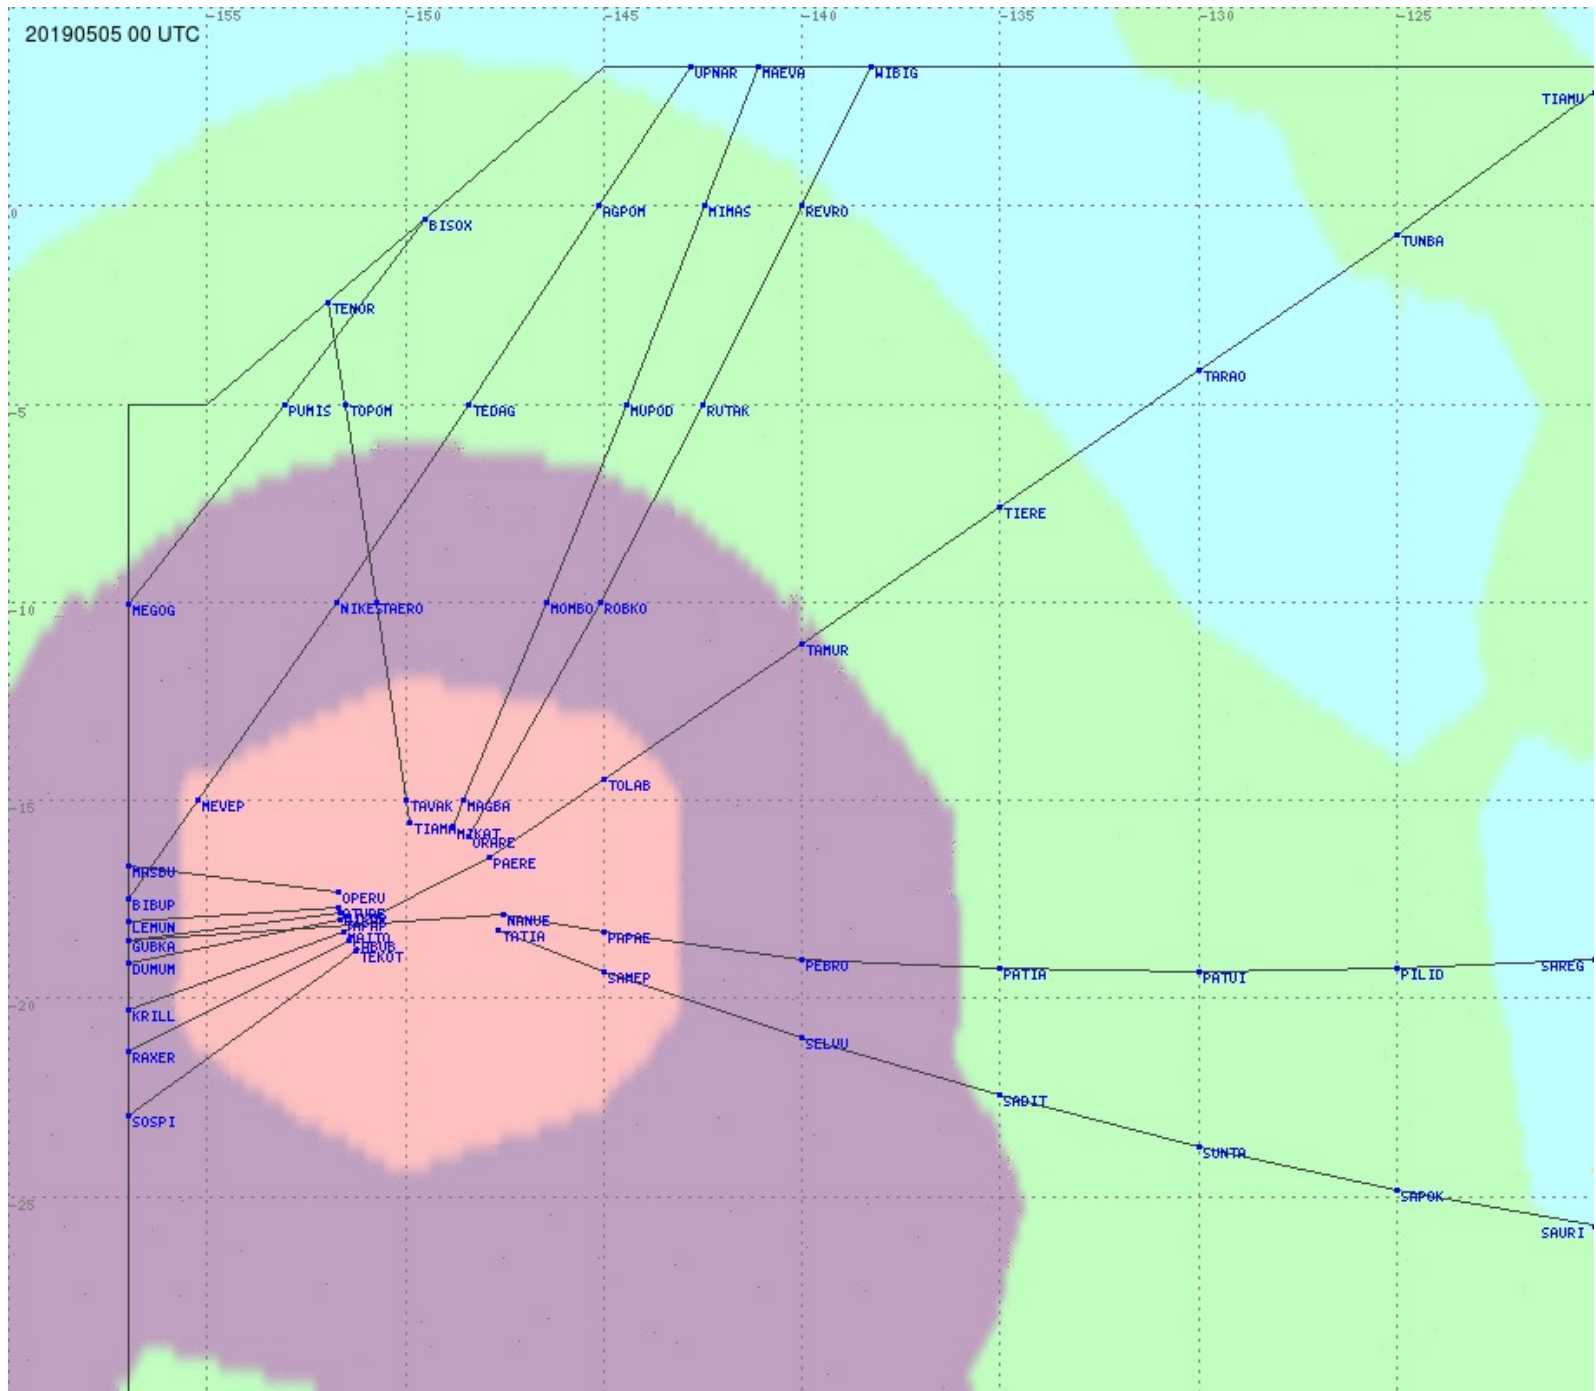

# Tahiti FIR - HF Propag - 20190505

2.8 MHz
3.5 MHz
5.6 MHz
8.9 MHz
13.3 MHz
17.9 MHz
None