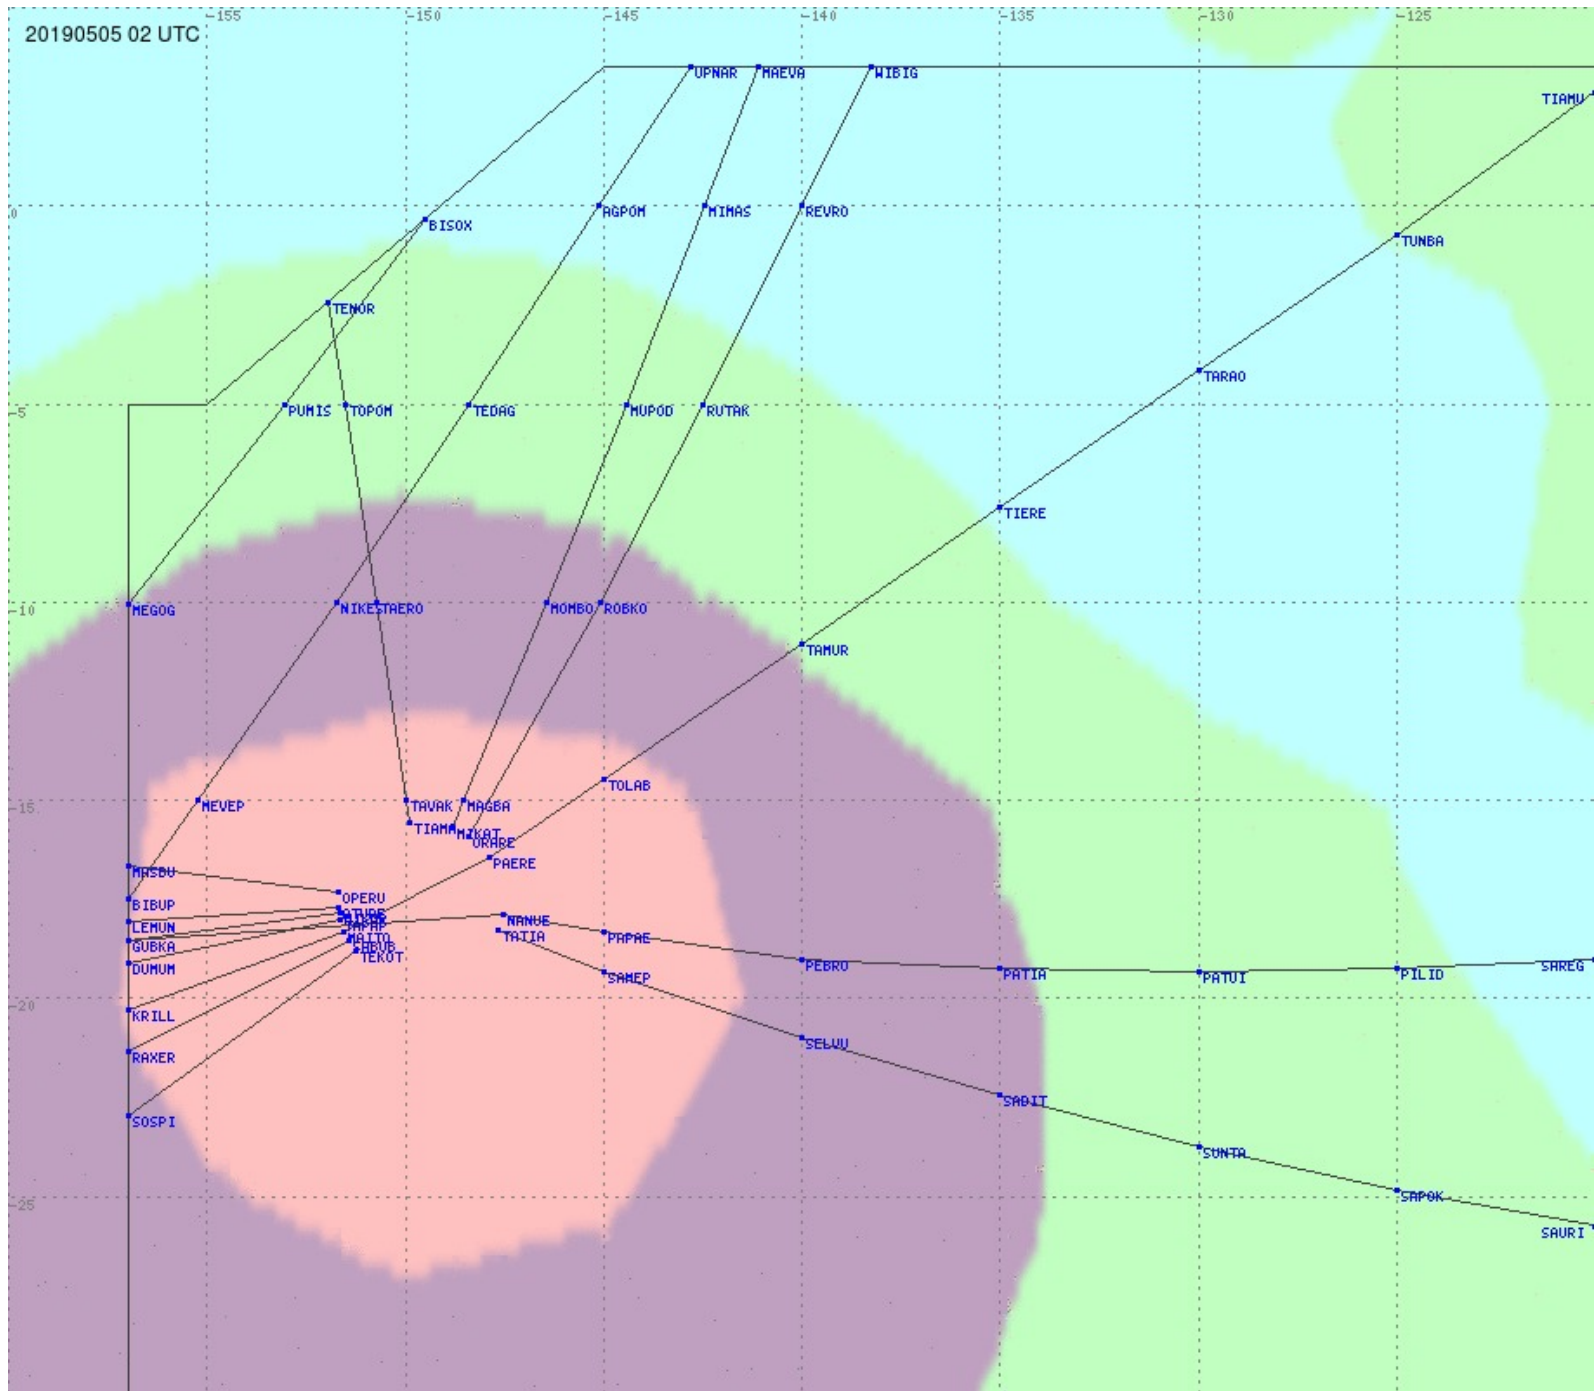

Tahiti FIR - HF Propag - 20190505

2.8 MHz
3.5 MHz
5.6 MHz
8.9 MHz
13.3 MHz
17.9 MHz
None