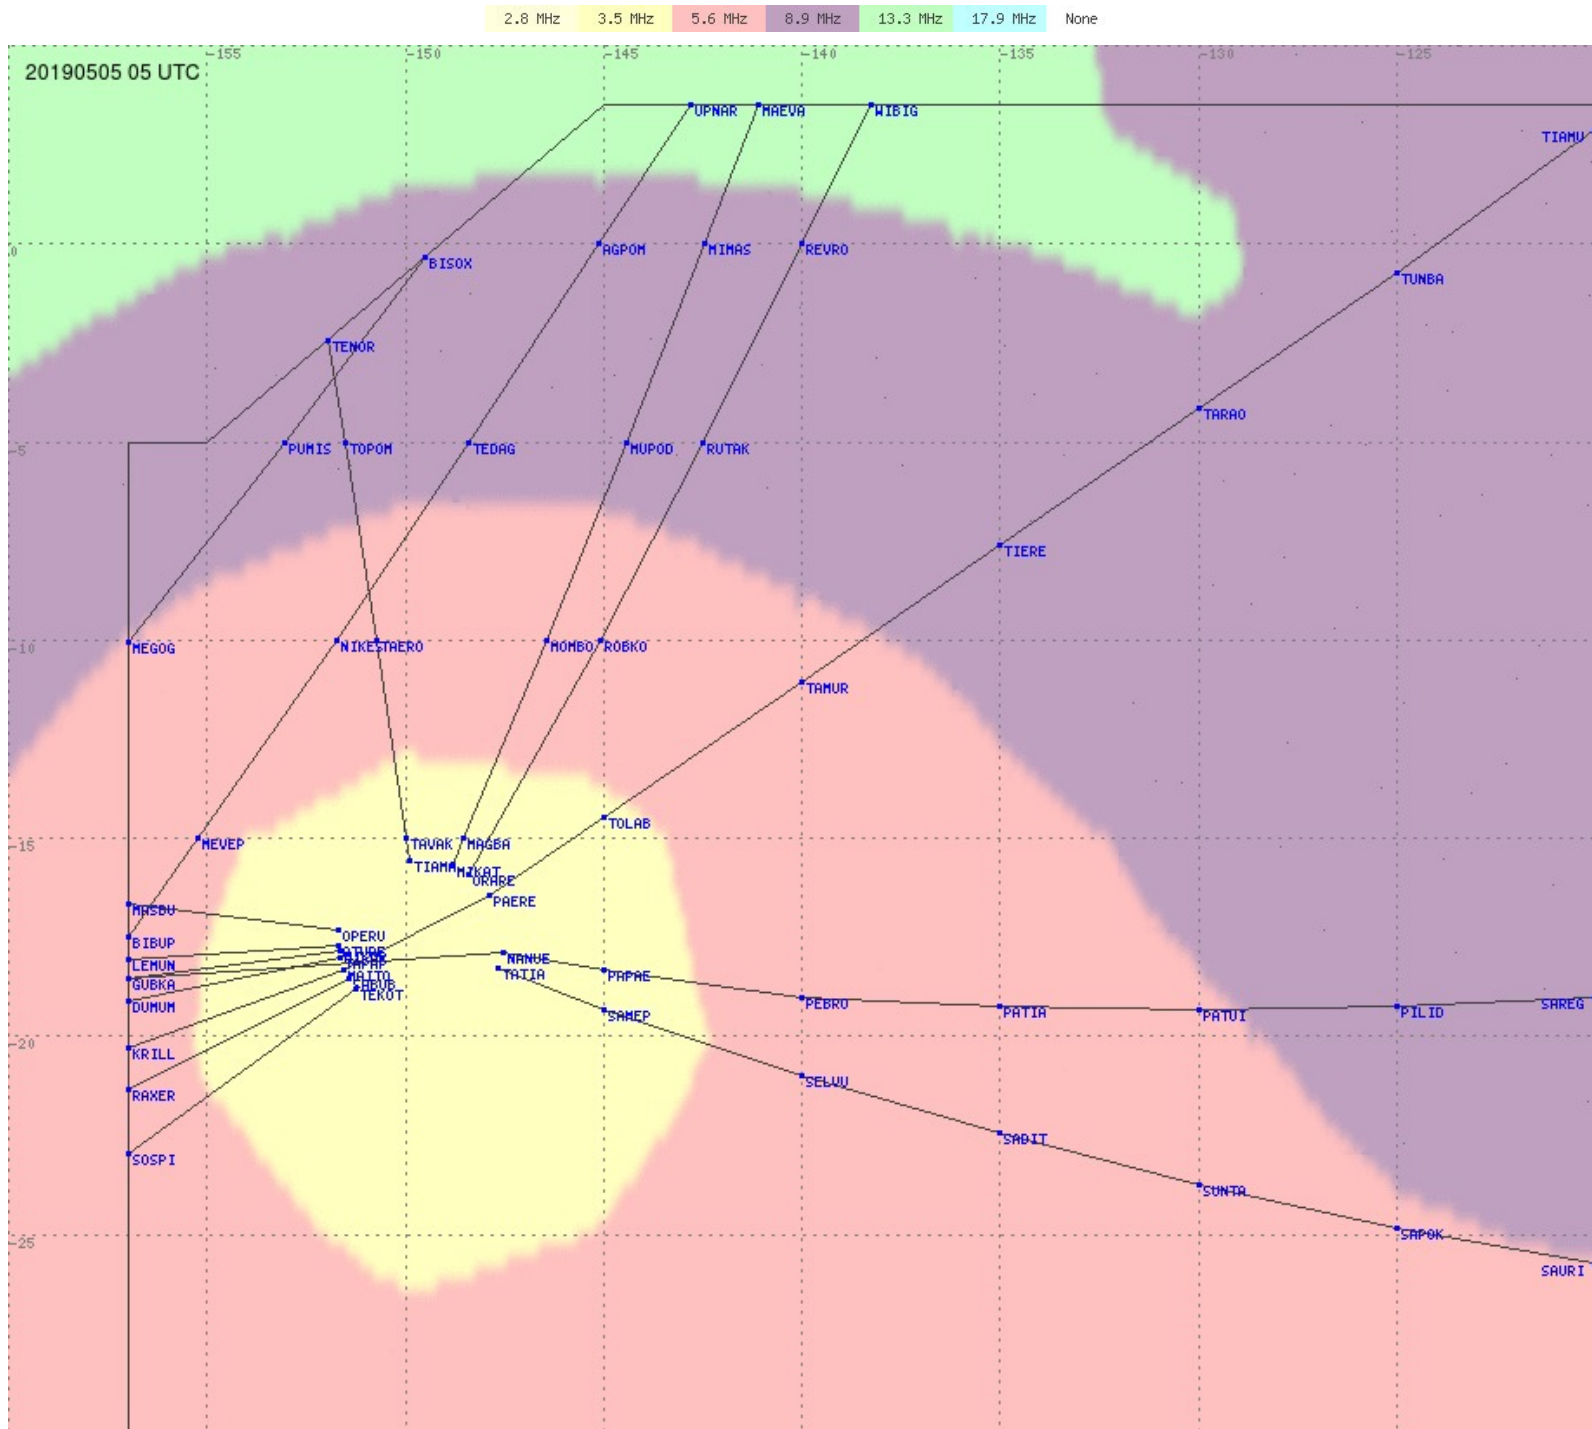

Tahiti FIR - HF Propag - 20190505