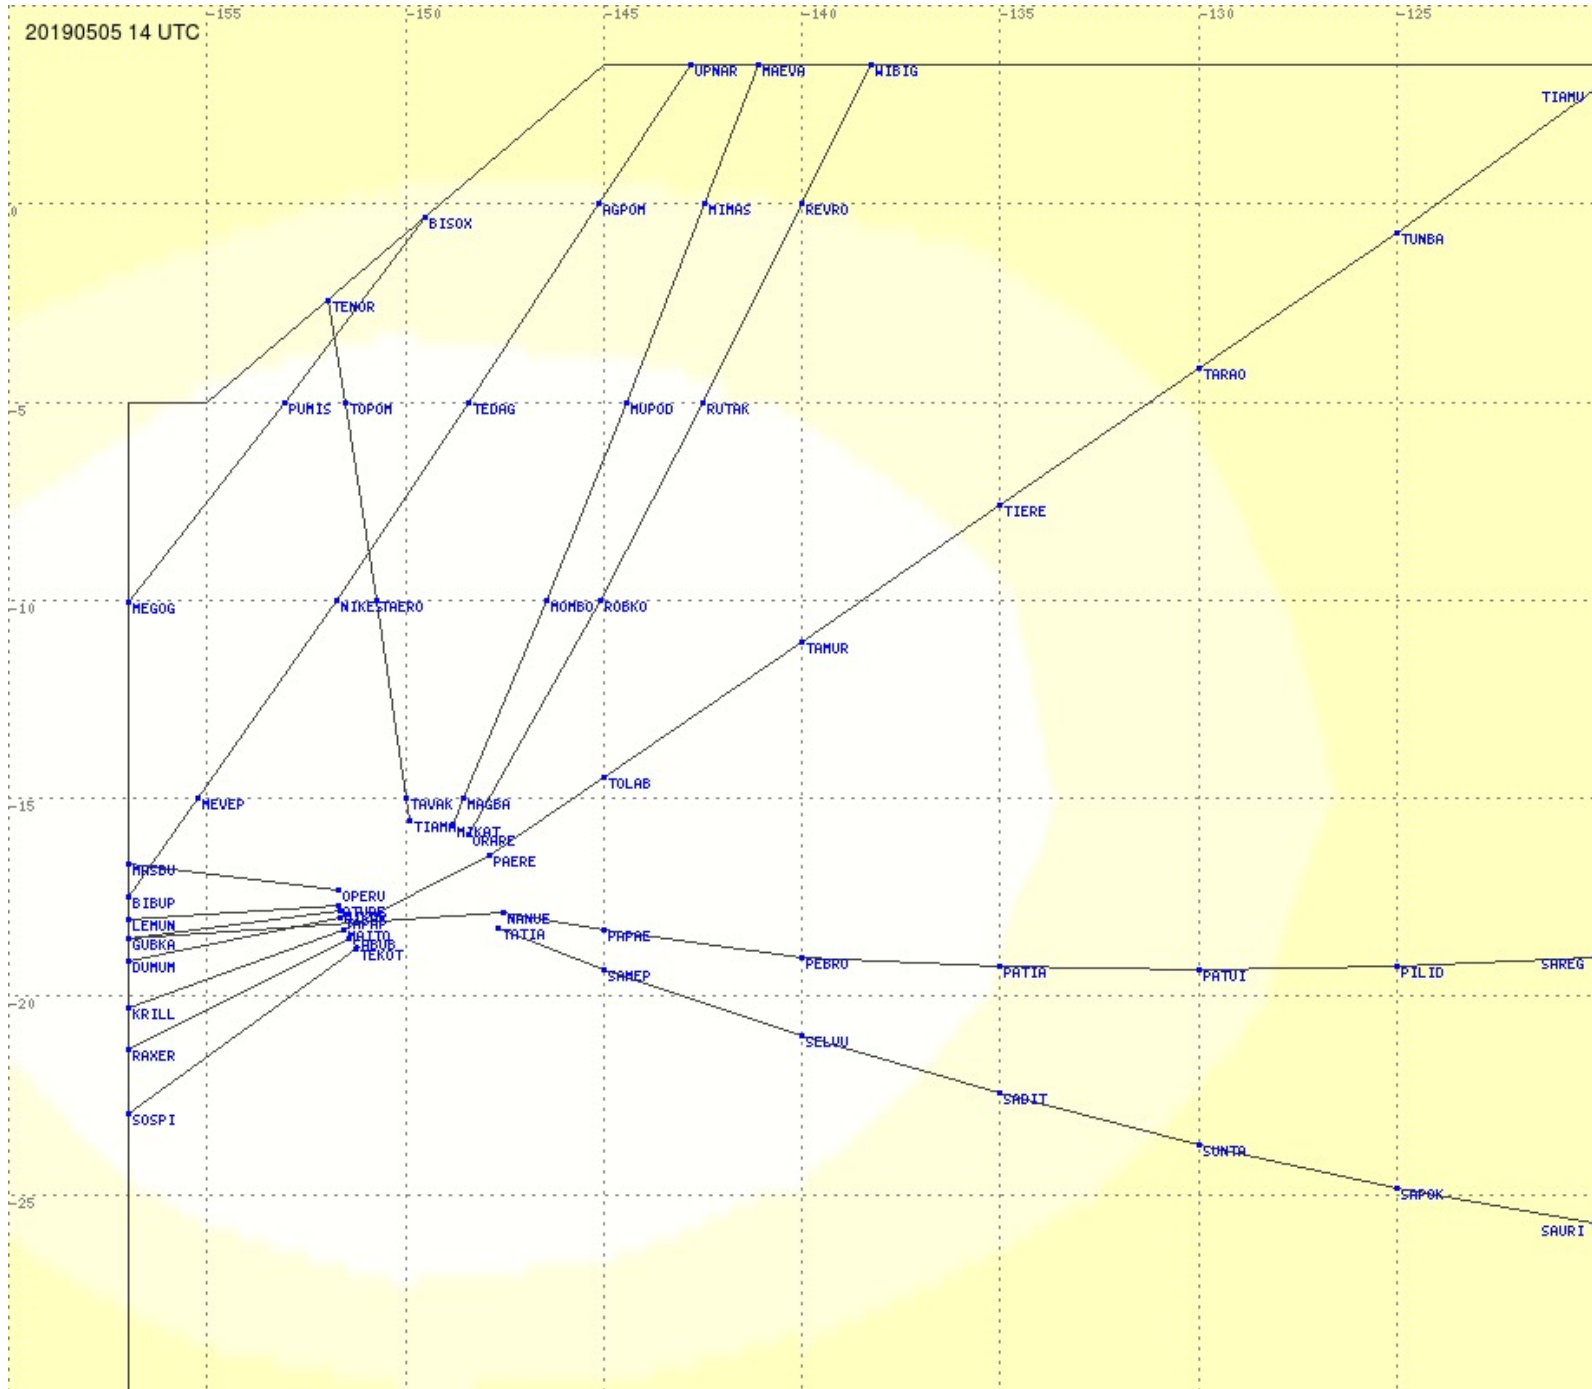

Tahiti FIR - HF Propag - 20190505

2.8 MHz
3.5 MHz
5.6 MHz
8.9 MHz
13.3 MHz
17.9 MHz
None