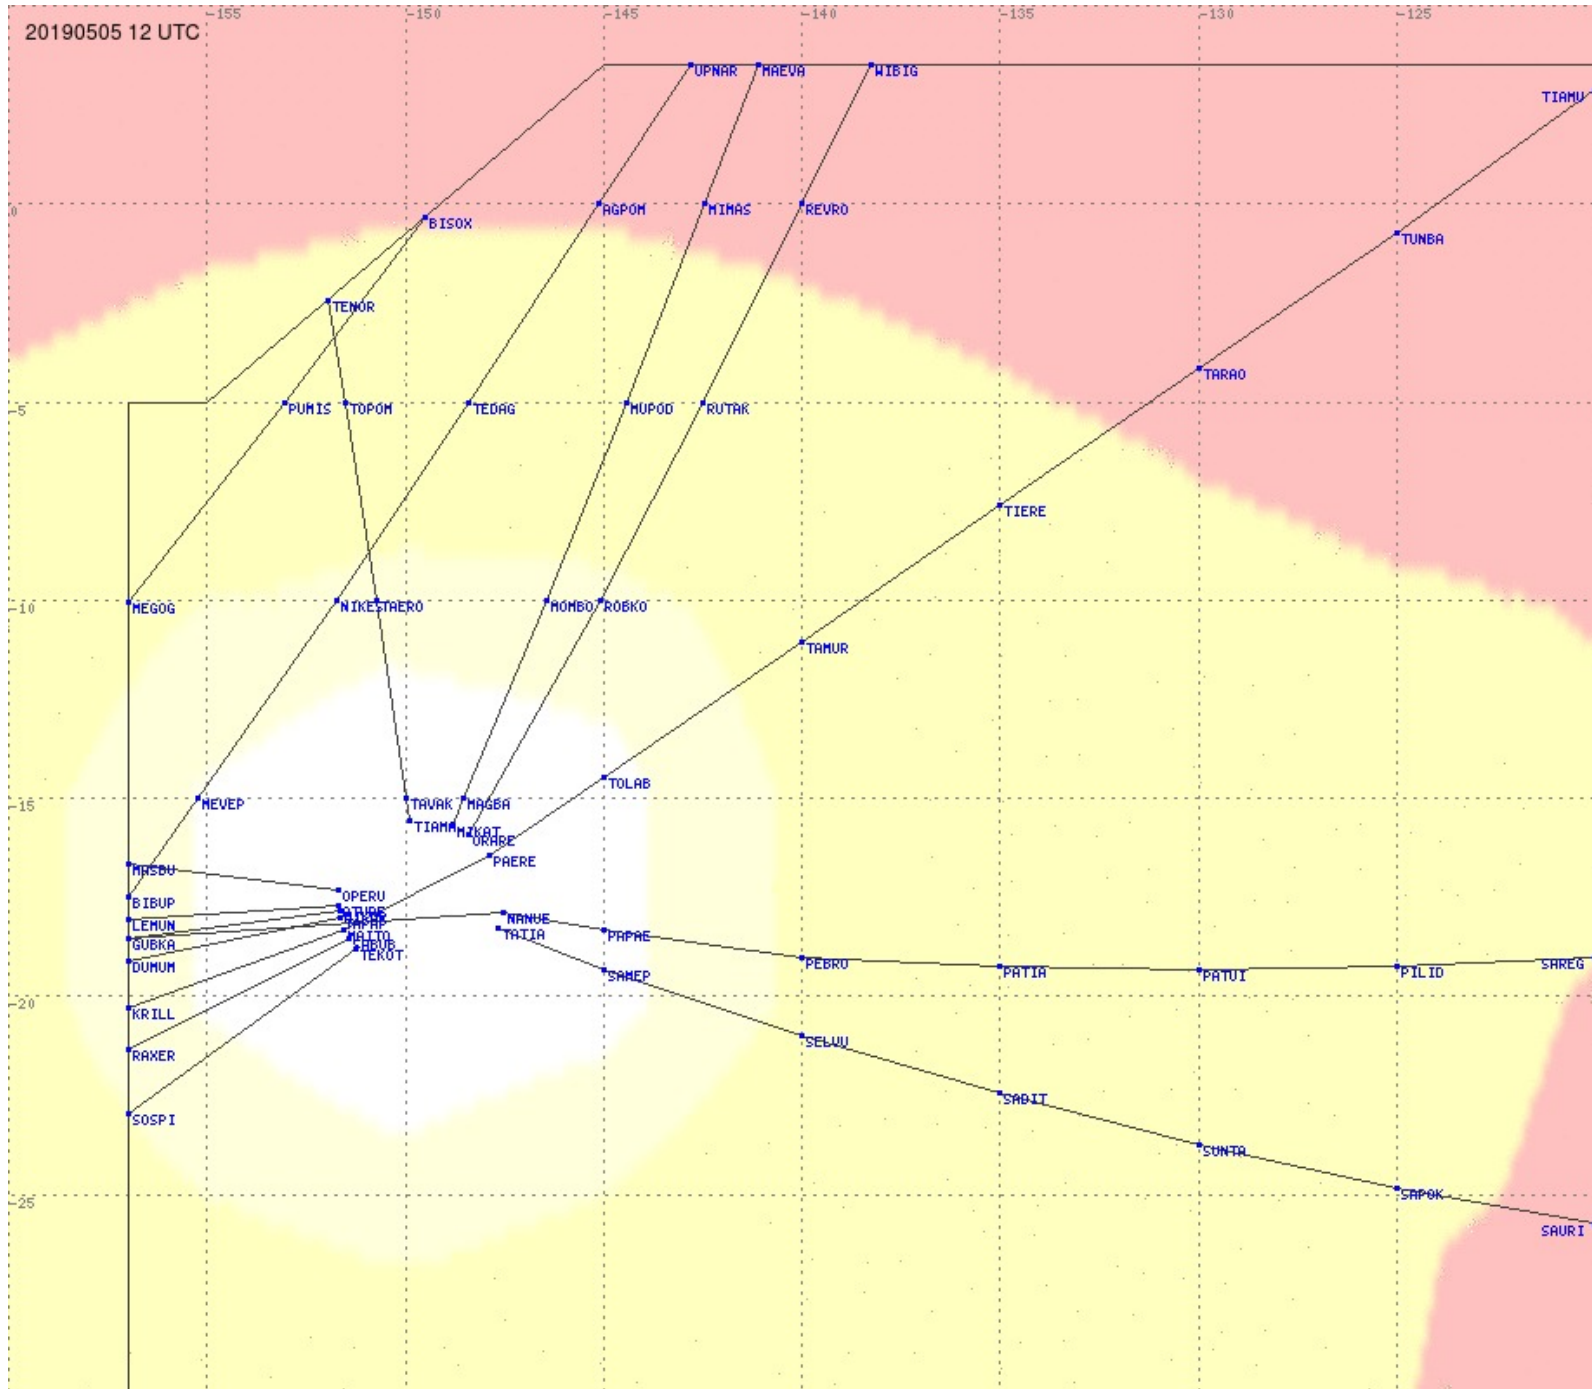

Tahiti FIR - HF Propag - 20190505

2.8 MHz
3.5 MHz
5.6 MHz
8.9 MHz
13.3 MHz
17.9 MHz
None