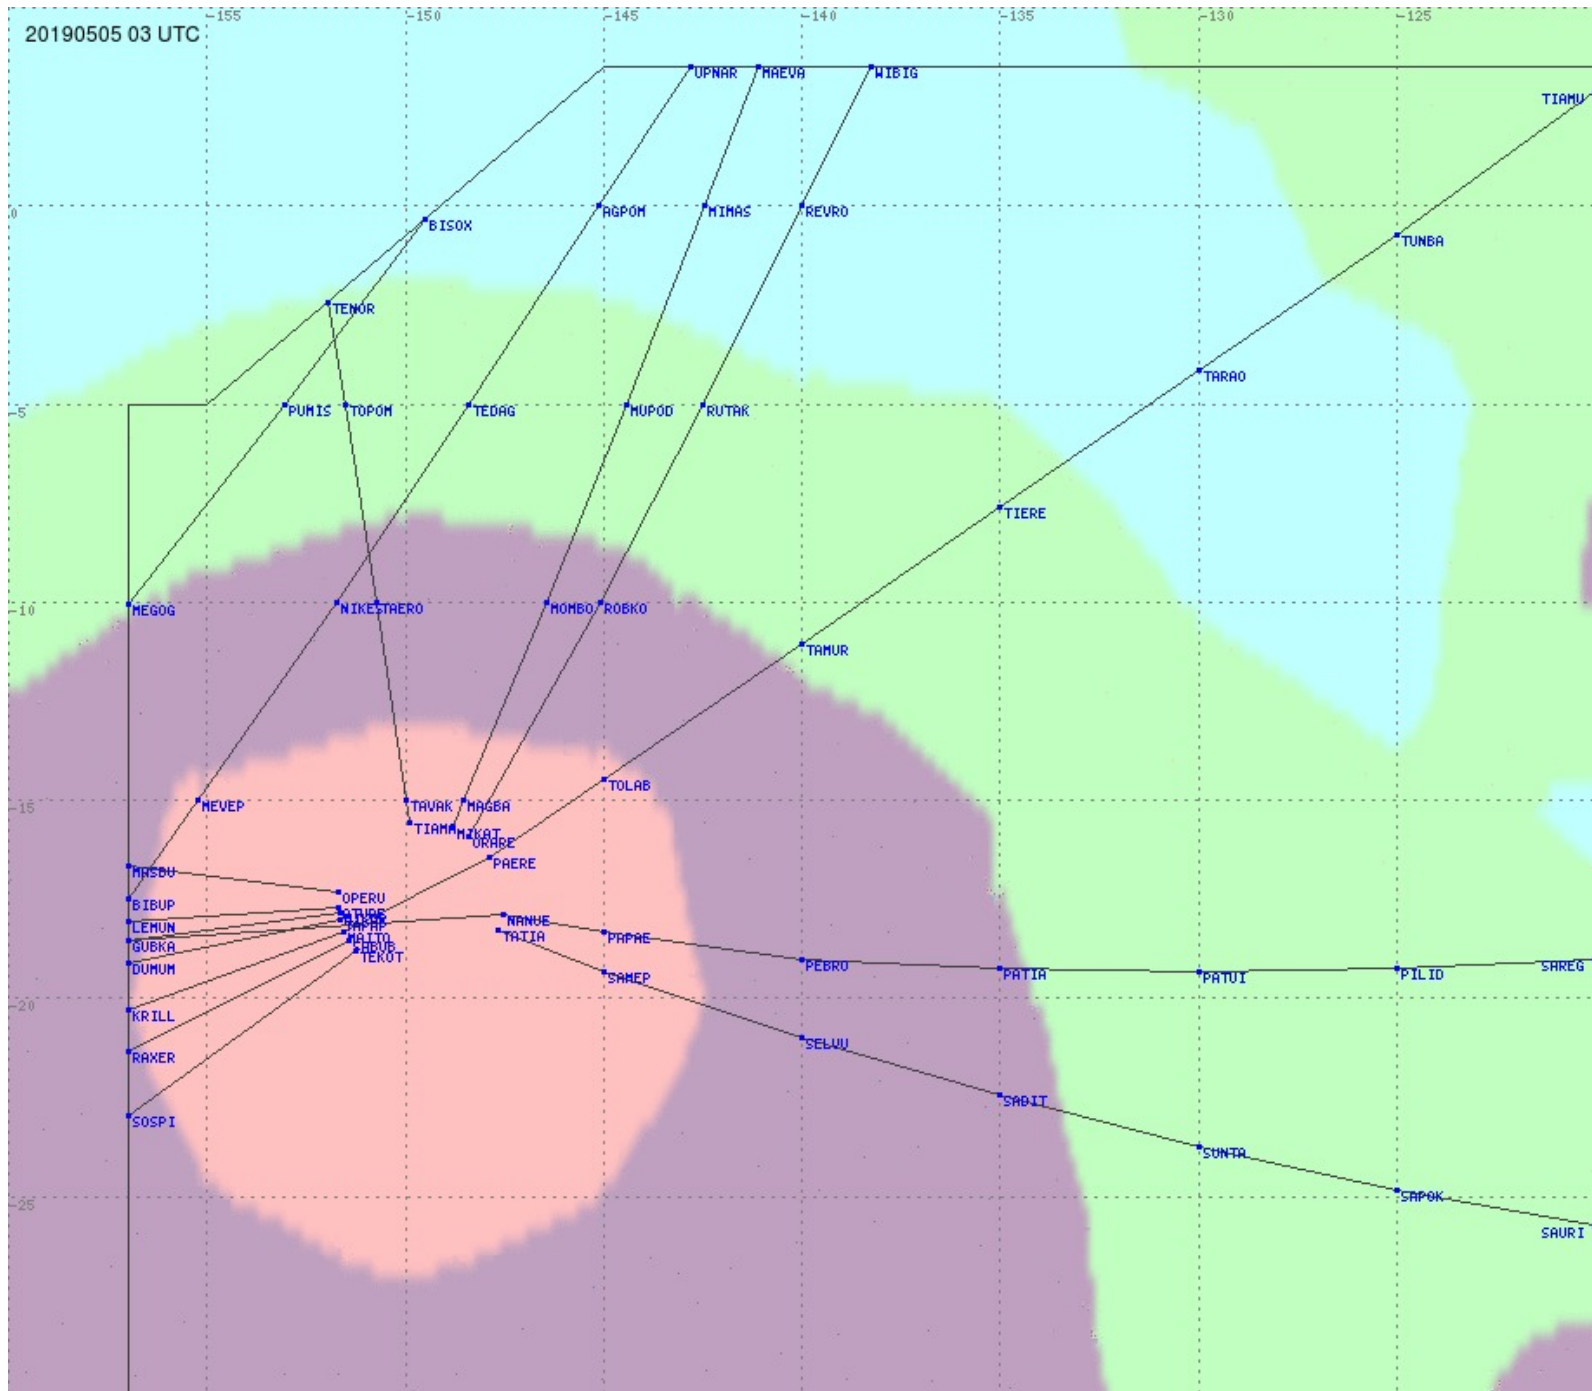

Tahiti FIR - HF Propag - 20190505

2.8 MHz 3.5 MHz 5.6 MHz 8.9 MHz 13.3 MHz 17.9 MHz None