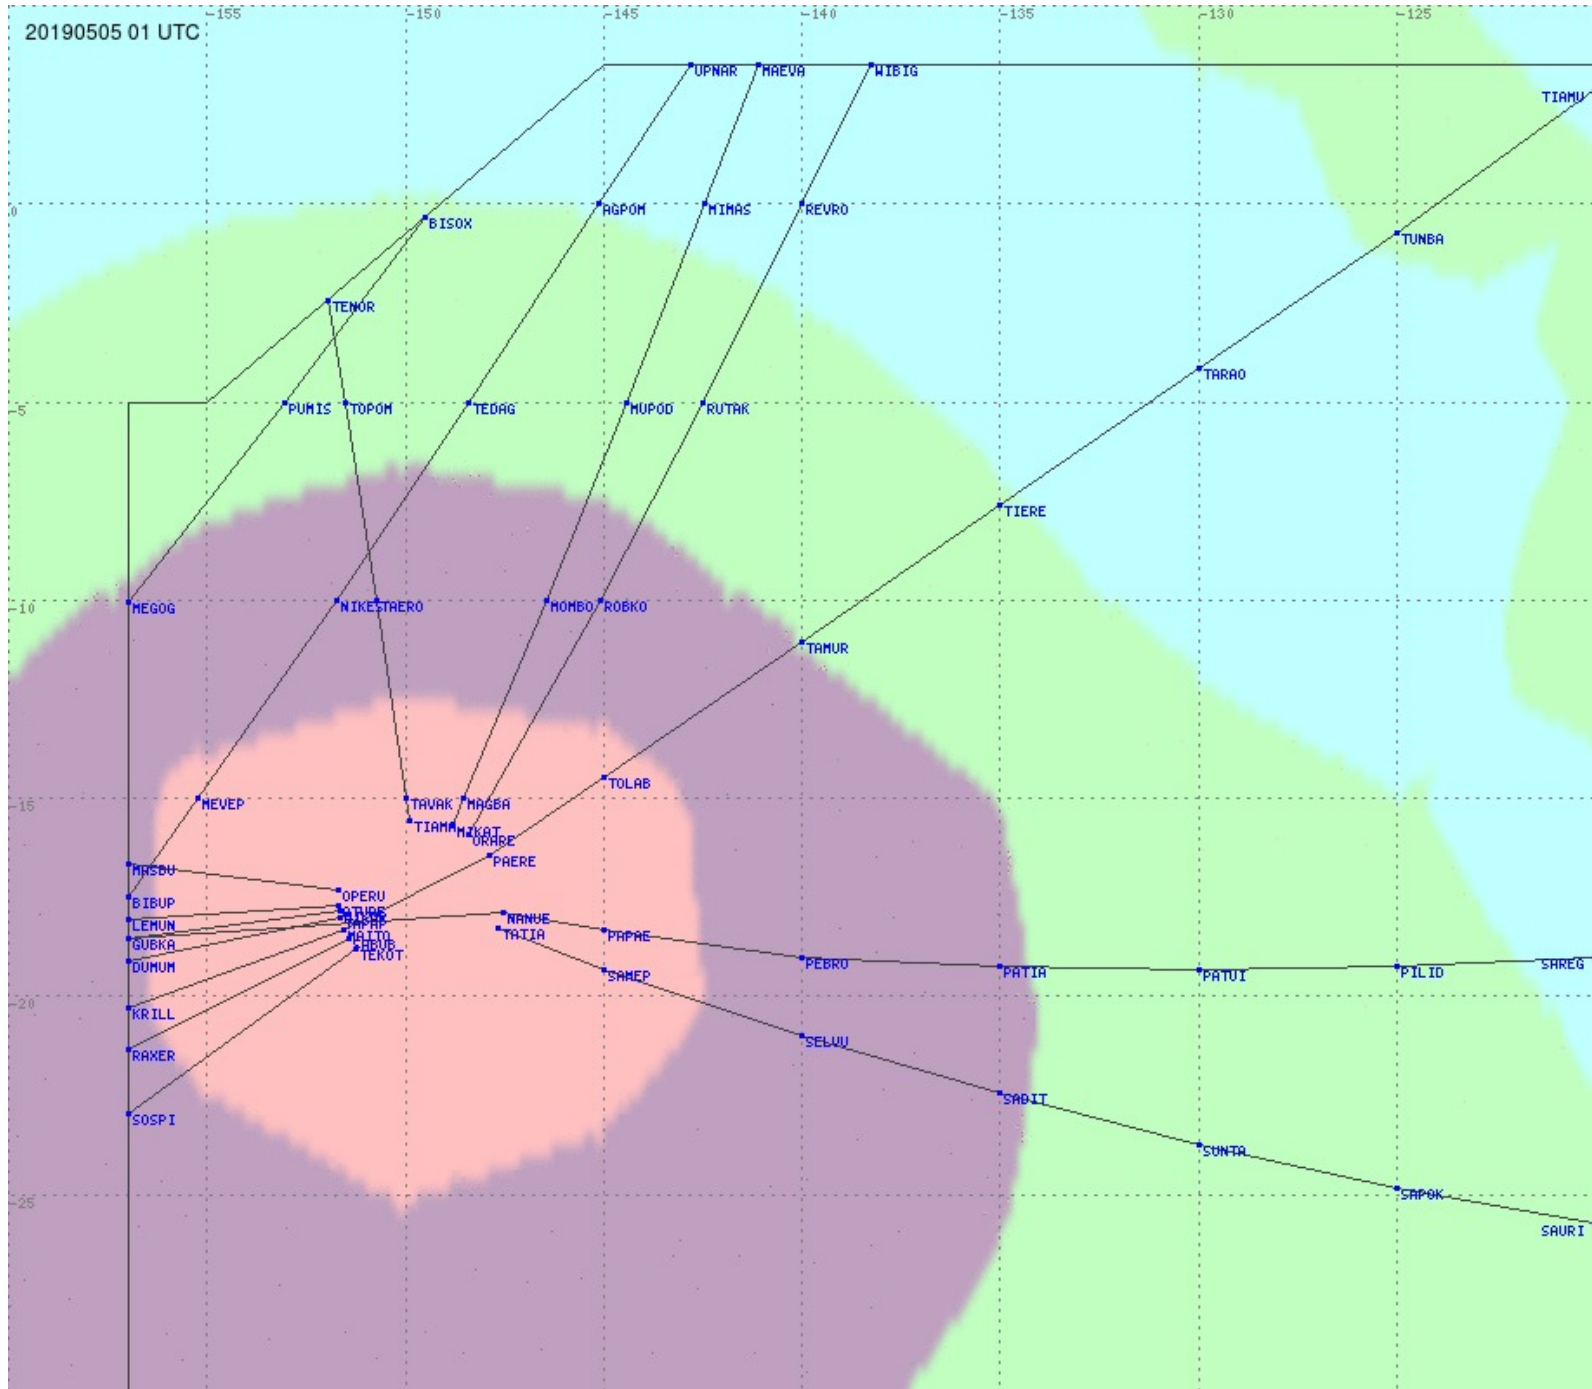

# Tahiti FIR - HF Propag - 20190505

2.8 MHz
3.5 MHz
5.6 MHz
8.9 MHz
13.3 MHz
17.9 MHz
None