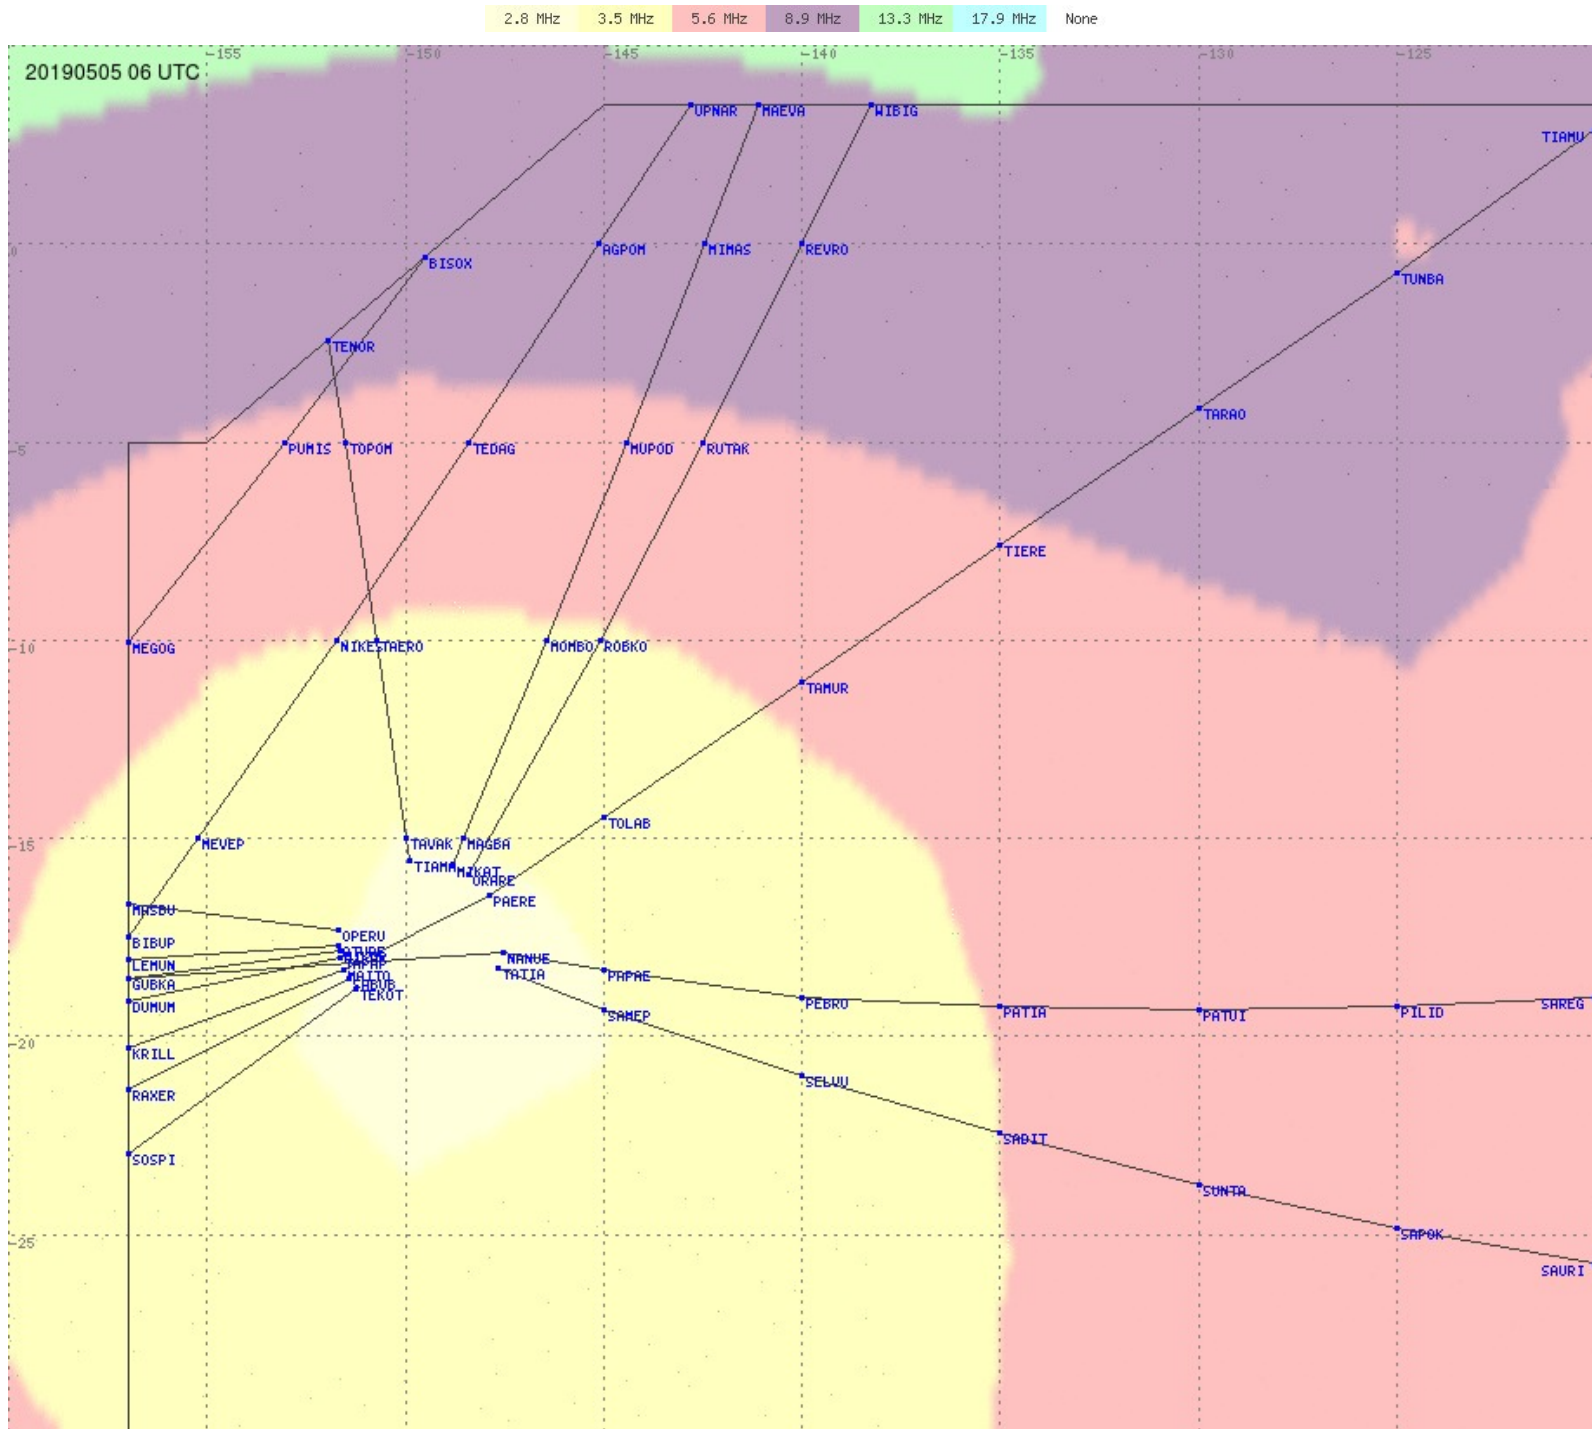

Tahiti FIR - HF Propag - 20190505