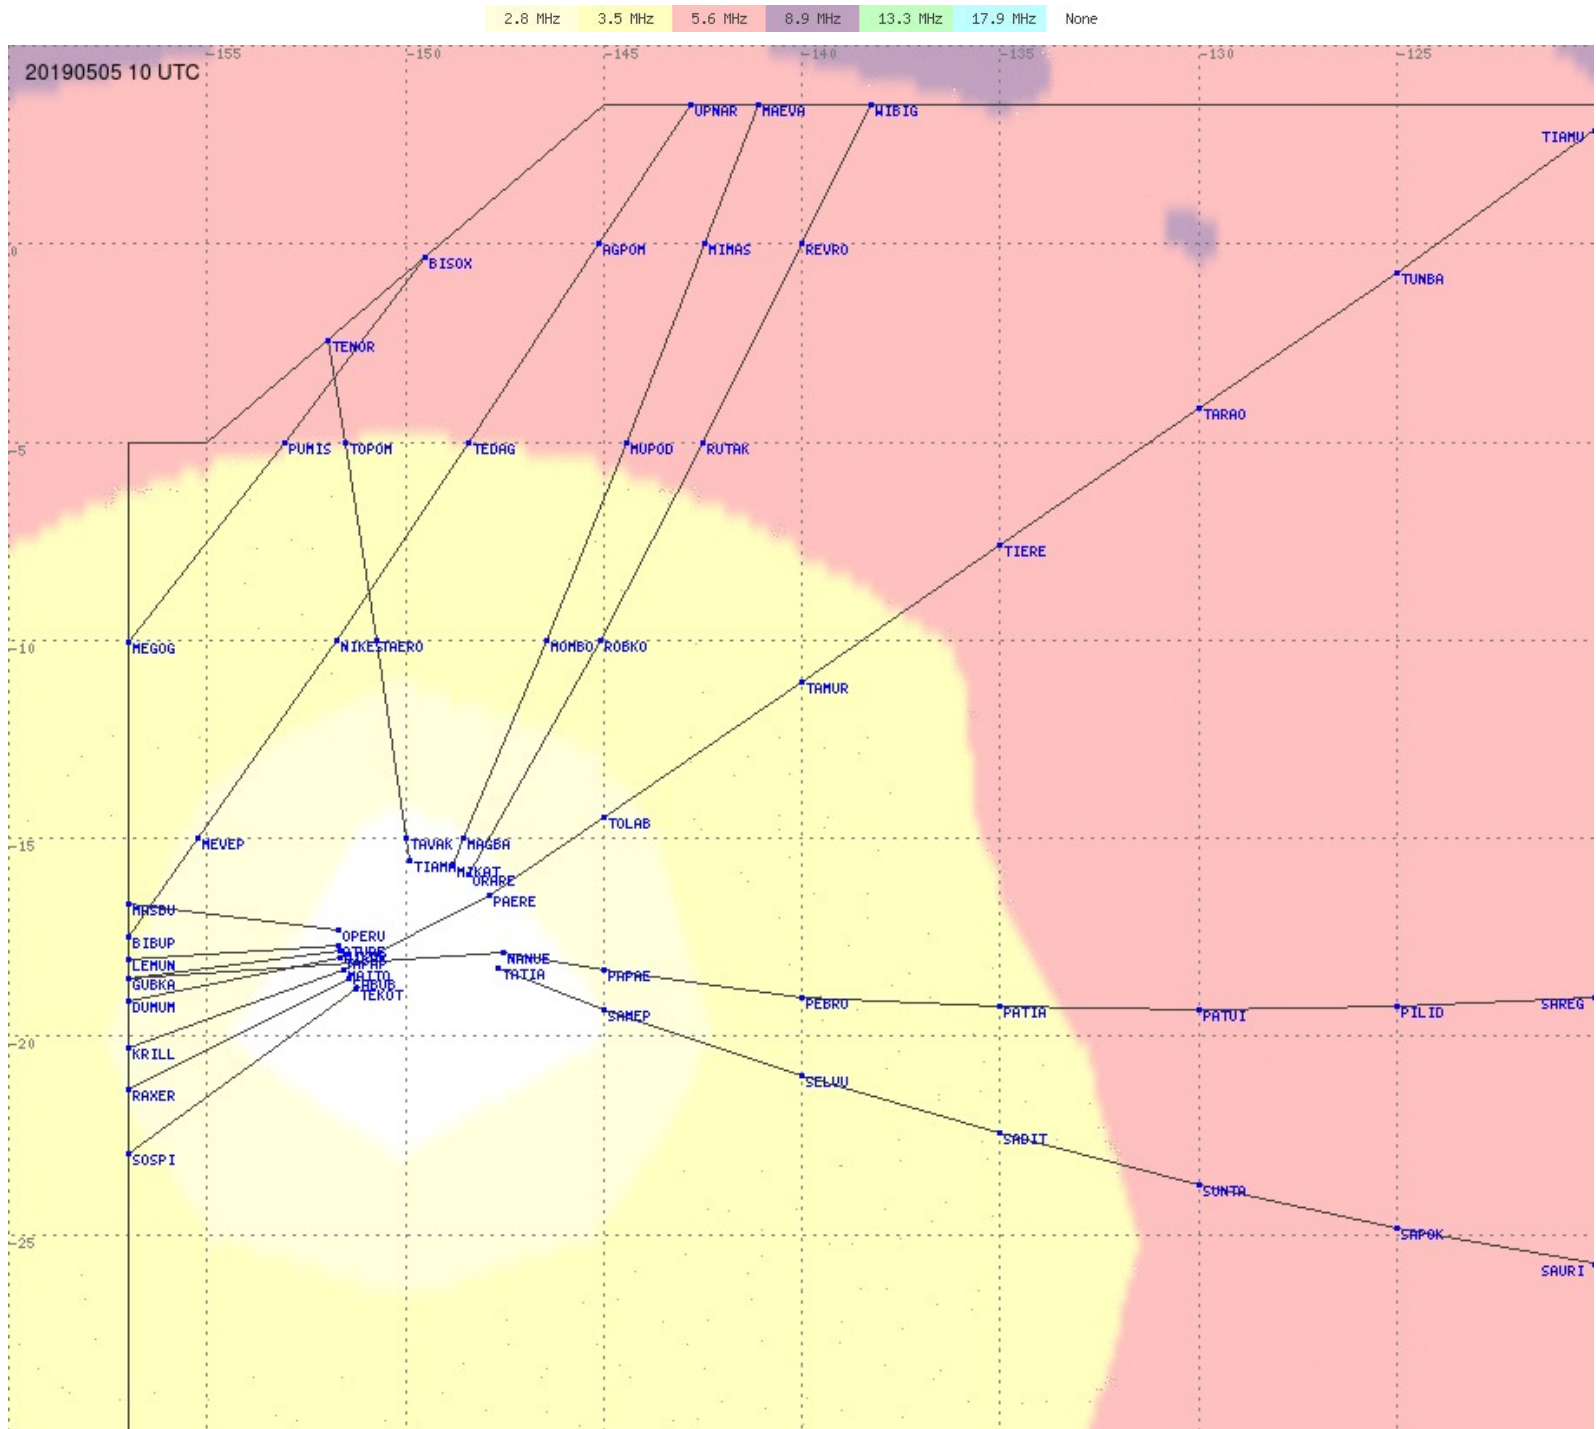

Tahiti FIR - HF Propag - 20190505