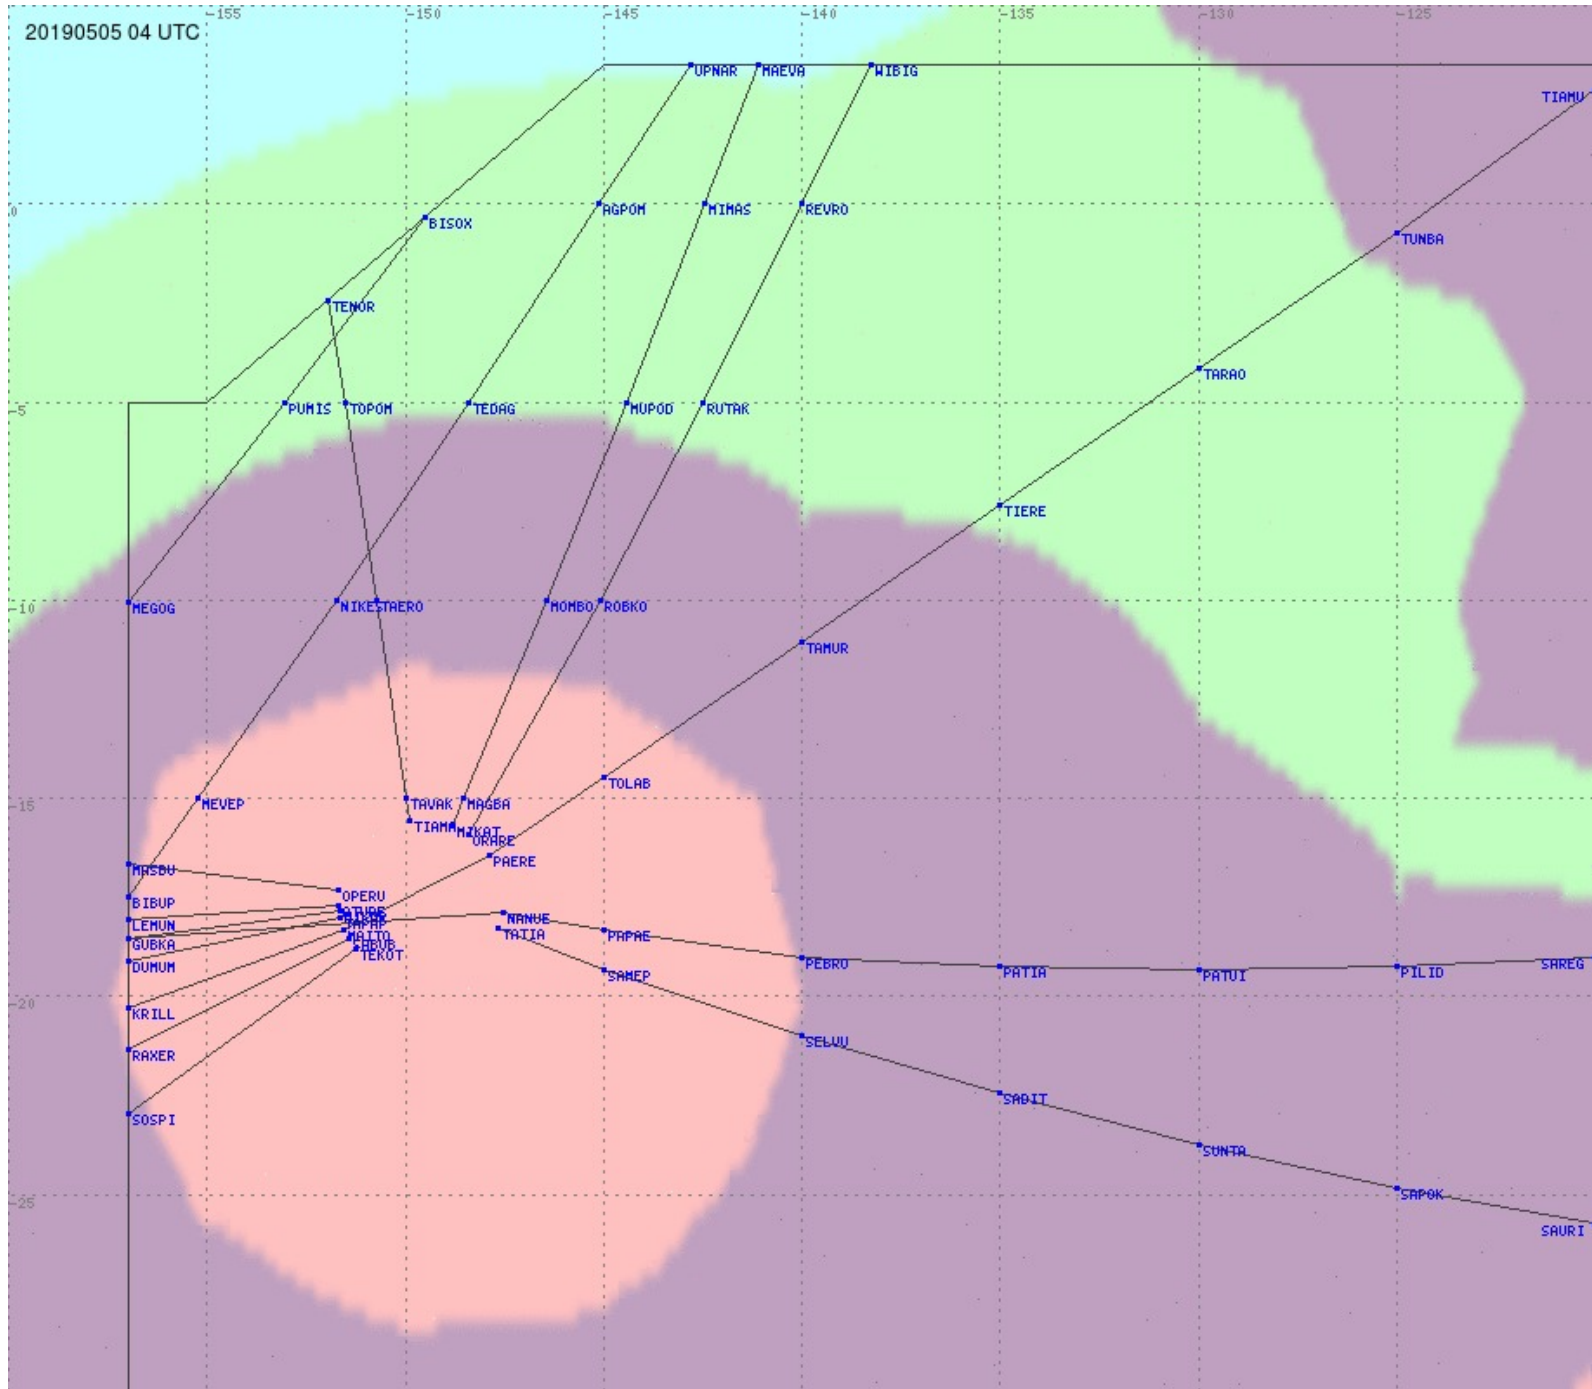

Tahiti FIR - HF Propag - 20190505

2.8 MHz 3.5 MHz 5.6 MHz 8.9 MHz 13.3 MHz 17.9 MHz None