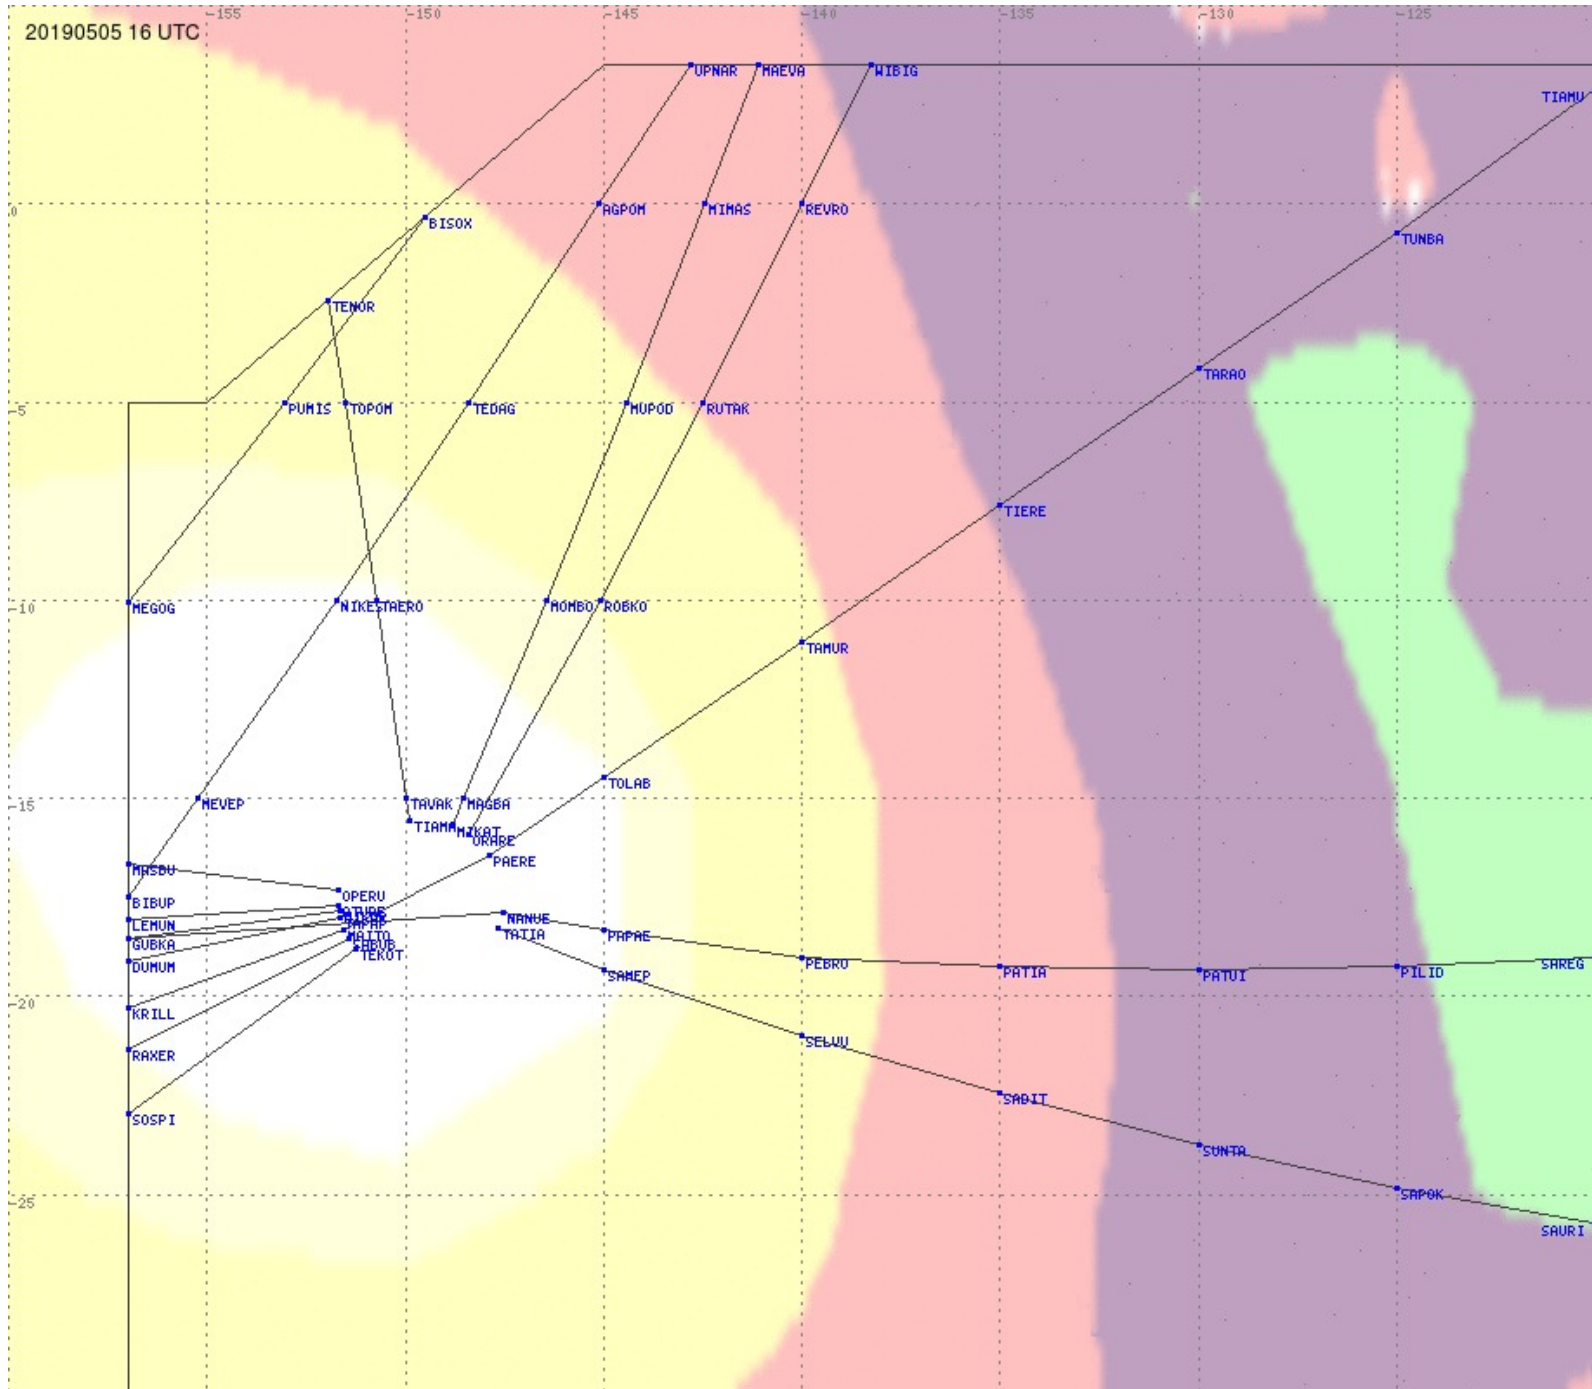

Tahiti FIR - HF Propag - 20190505

2.8 MHz 3.5 MHz 5.6 MHz 8.9 MHz 13.3 MHz 17.9 MHz None