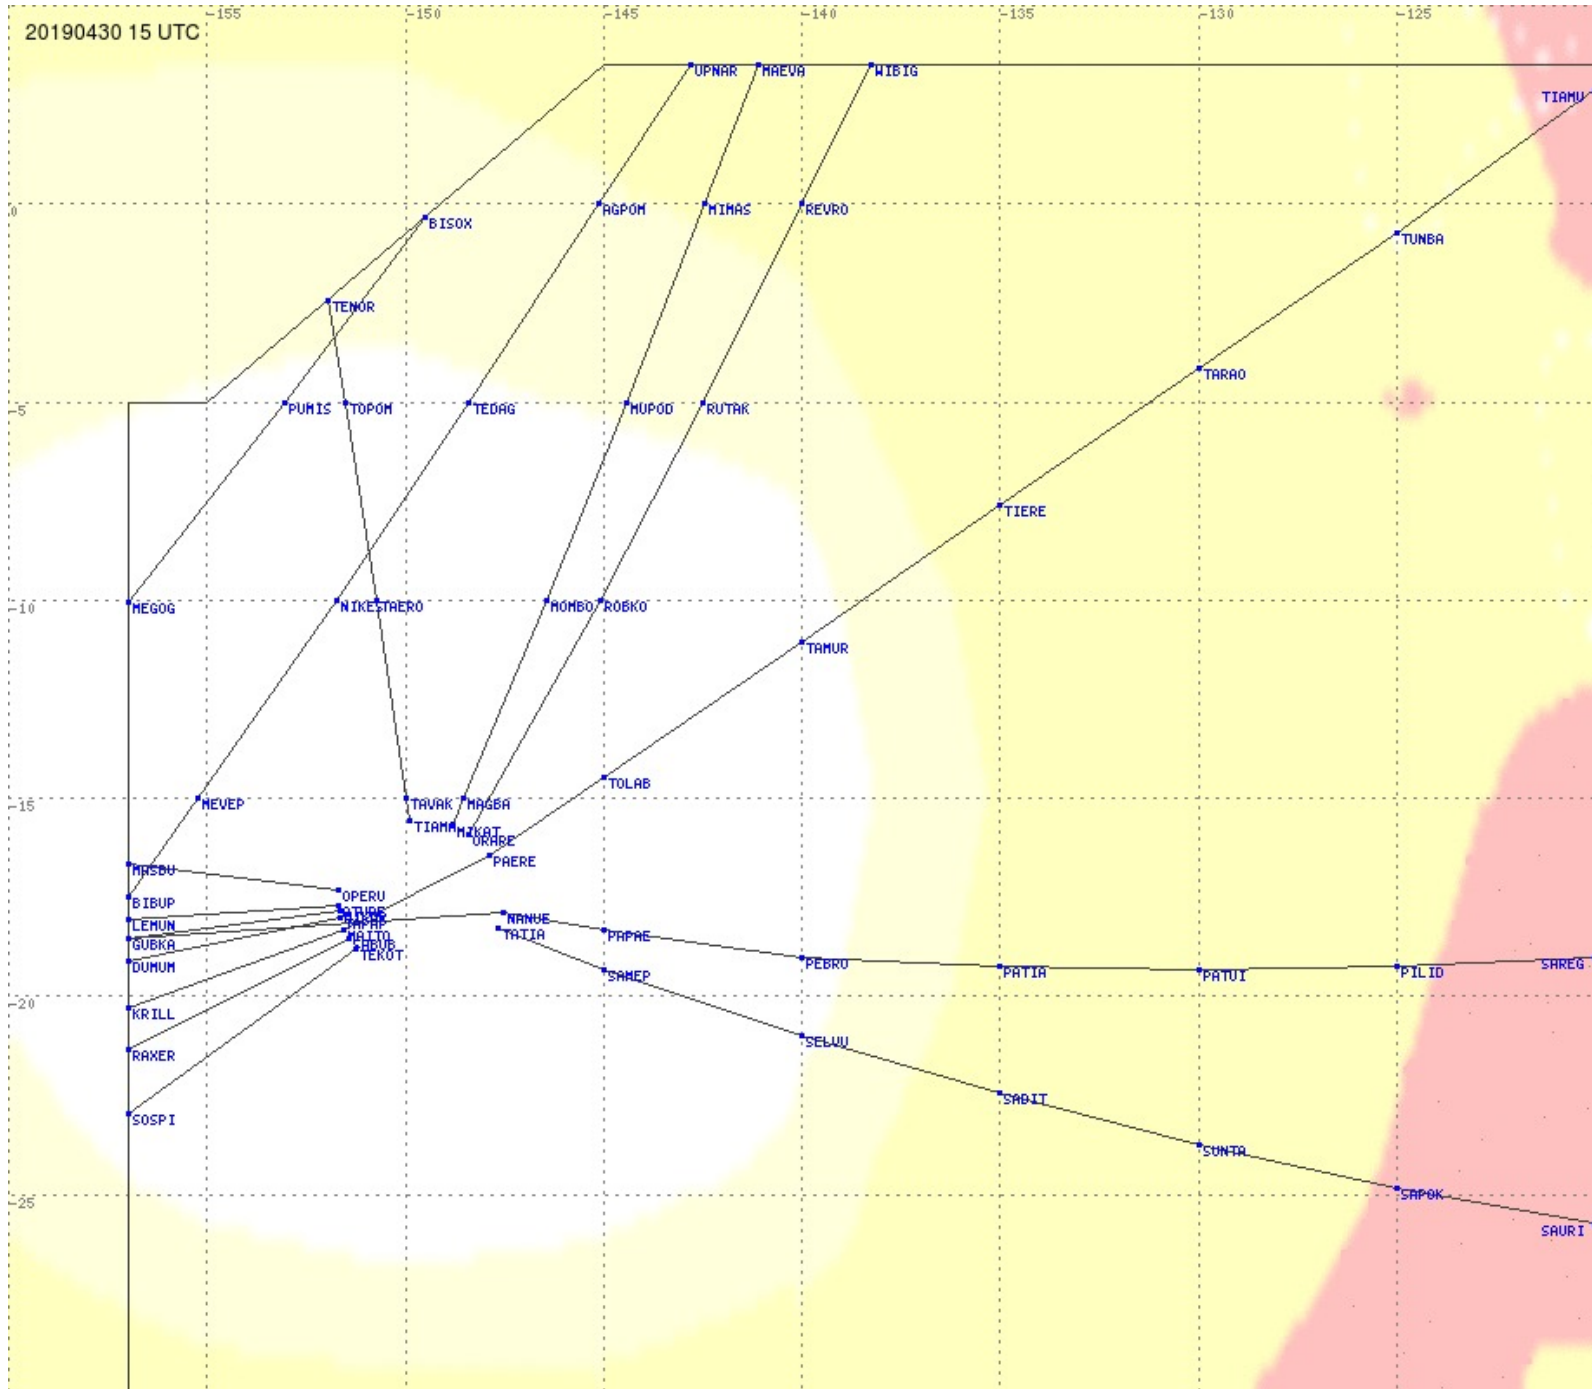

Tahiti FIR - HF Propag - 20190430

2.8 MHz
3.5 MHz
5.6 MHz
8.9 MHz
13.3 MHz
17.9 MHz
None

Tahiti FIR - HF Propag - 20190430

Tahiti FIR - HF Propag - 20190430

2.8 MHz
3.5 MHz
5.6 MHz
8.9 MHz
13.3 MHz
17.9 MHz
None

Tahiti FIR - HF Propag - 20190430

2.8 MHz 3.5 MHz 5.6 MHz 8.9 MHz 13.3 MHz 17.9 MHz None

Tahiti FIR - HF Propag - 20190430

Tahiti FIR - HF Propag - 20190430

Tahiti FIR - HF Propag - 20190430

Tahiti FIR - HF Propag - 20190430

2.8 MHz 3.5 MHz 5.6 MHz 8.9 MHz 13.3 MHz 17.9 MHz None

Tahiti FIR - HF Propag - 20190430

2.8 MHz
3.5 MHz
5.6 MHz
8.9 MHz
13.3 MHz
17.9 MHz
None

Tahiti FIR - HF Propag - 20190430

2.8 MHz
3.5 MHz
5.6 MHz
8.9 MHz
13.3 MHz
17.9 MHz
None