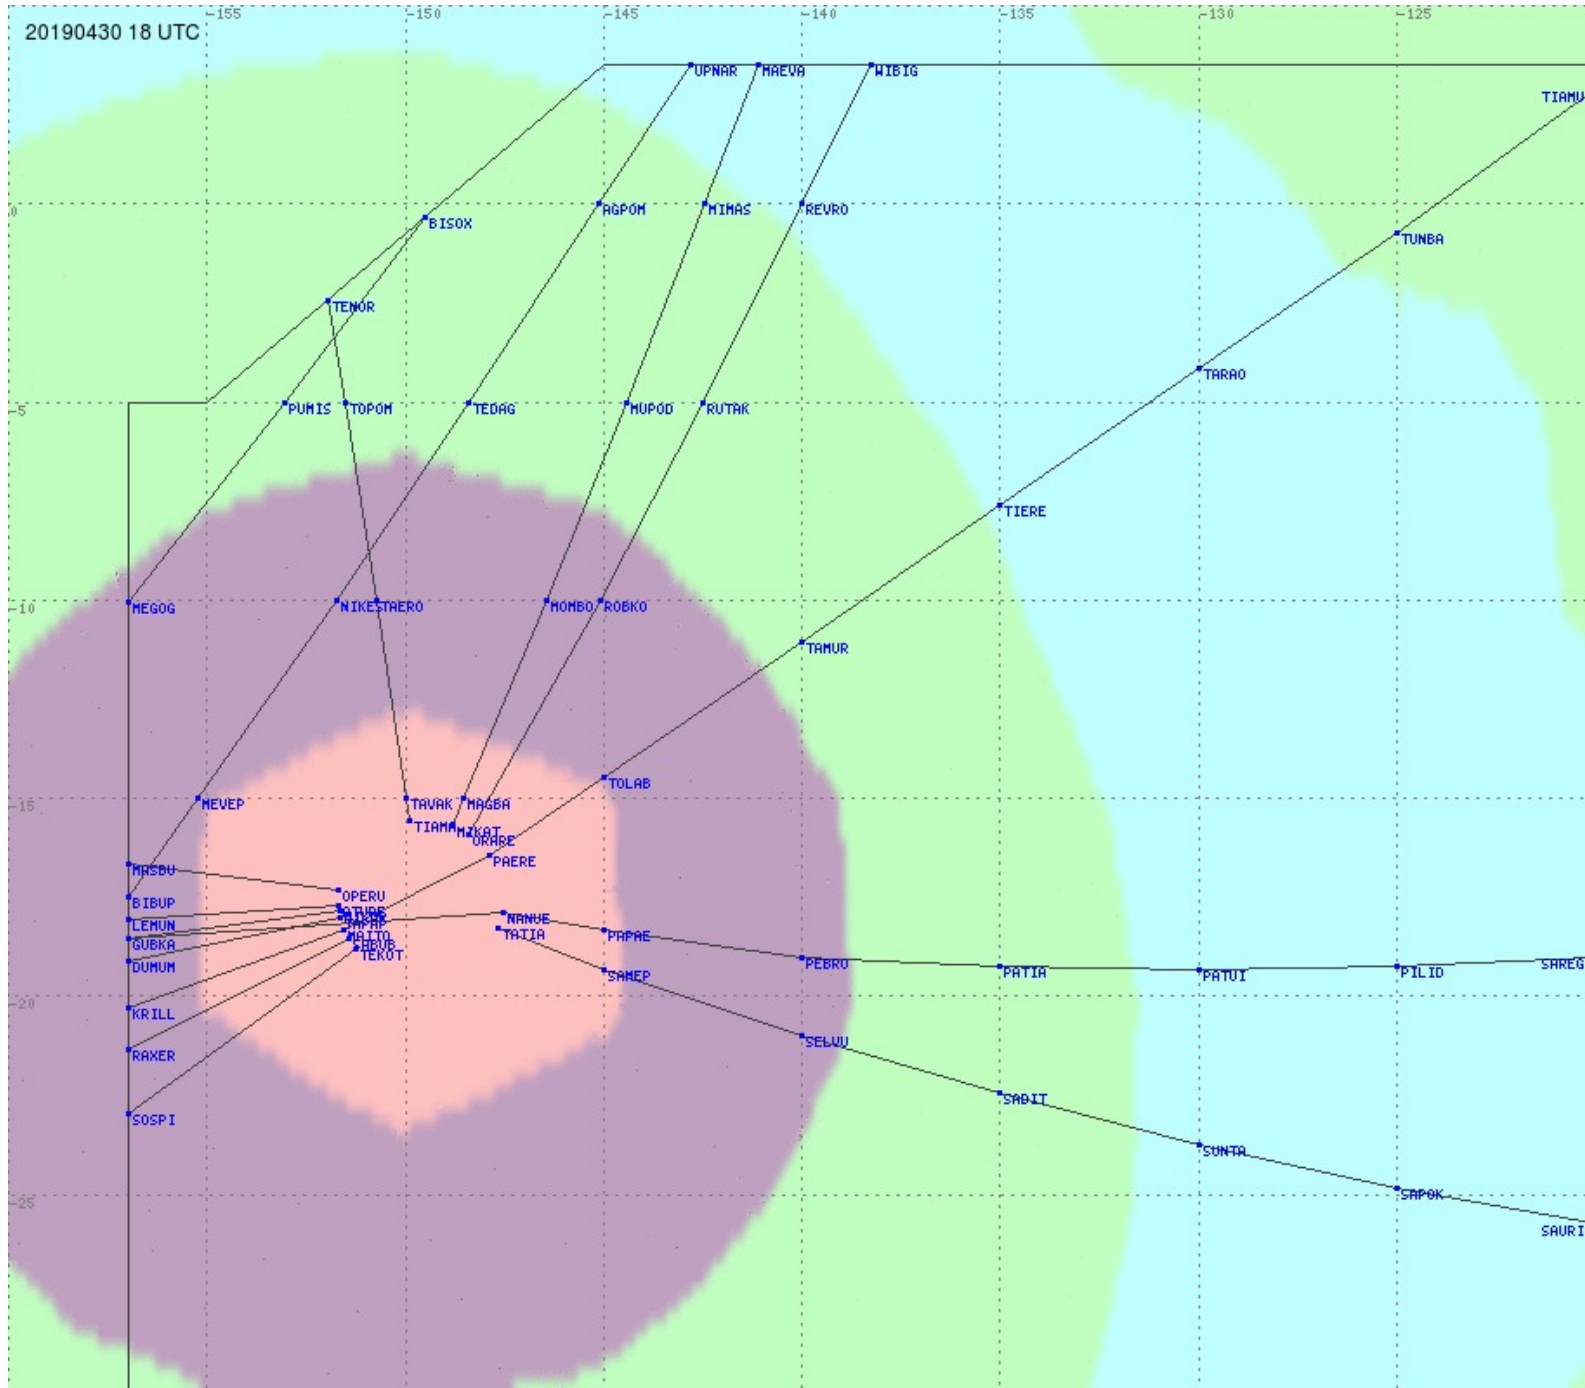

Tahiti FIR - HF Propag - 20190430

2.8 MHz 3.5 MHz 5.6 MHz 8.9 MHz 13.3 MHz 17.9 MHz None

Tahiti FIR - HF Propag - 20190430

Tahiti FIR - HF Propag - 20190430

Tahiti FIR - HF Propag - 20190430

Tahiti FIR - HF Propag - 20190430

2.8 MHz 3.5 MHz 5.6 MHz 8.9 MHz 13.3 MHz 17.9 MHz None

Tahiti FIR - HF Propag - 20190430

2.8 MHz
3.5 MHz
5.6 MHz
8.9 MHz
13.3 MHz
17.9 MHz
None

Tahiti FIR - HF Propag - 20190430

2.8 MHz
3.5 MHz
5.6 MHz
8.9 MHz
13.3 MHz
17.9 MHz
None

Tahiti FIR - HF Propag - 20190430

2.8 MHz 3.5 MHz 5.6 MHz 8.9 MHz 13.3 MHz 17.9 MHz None

Tahiti FIR - HF Propag - 20190430

2.8 MHz 3.5 MHz 5.6 MHz 8.9 MHz 13.3 MHz 17.9 MHz None

Tahiti FIR - HF Propag - 20190430