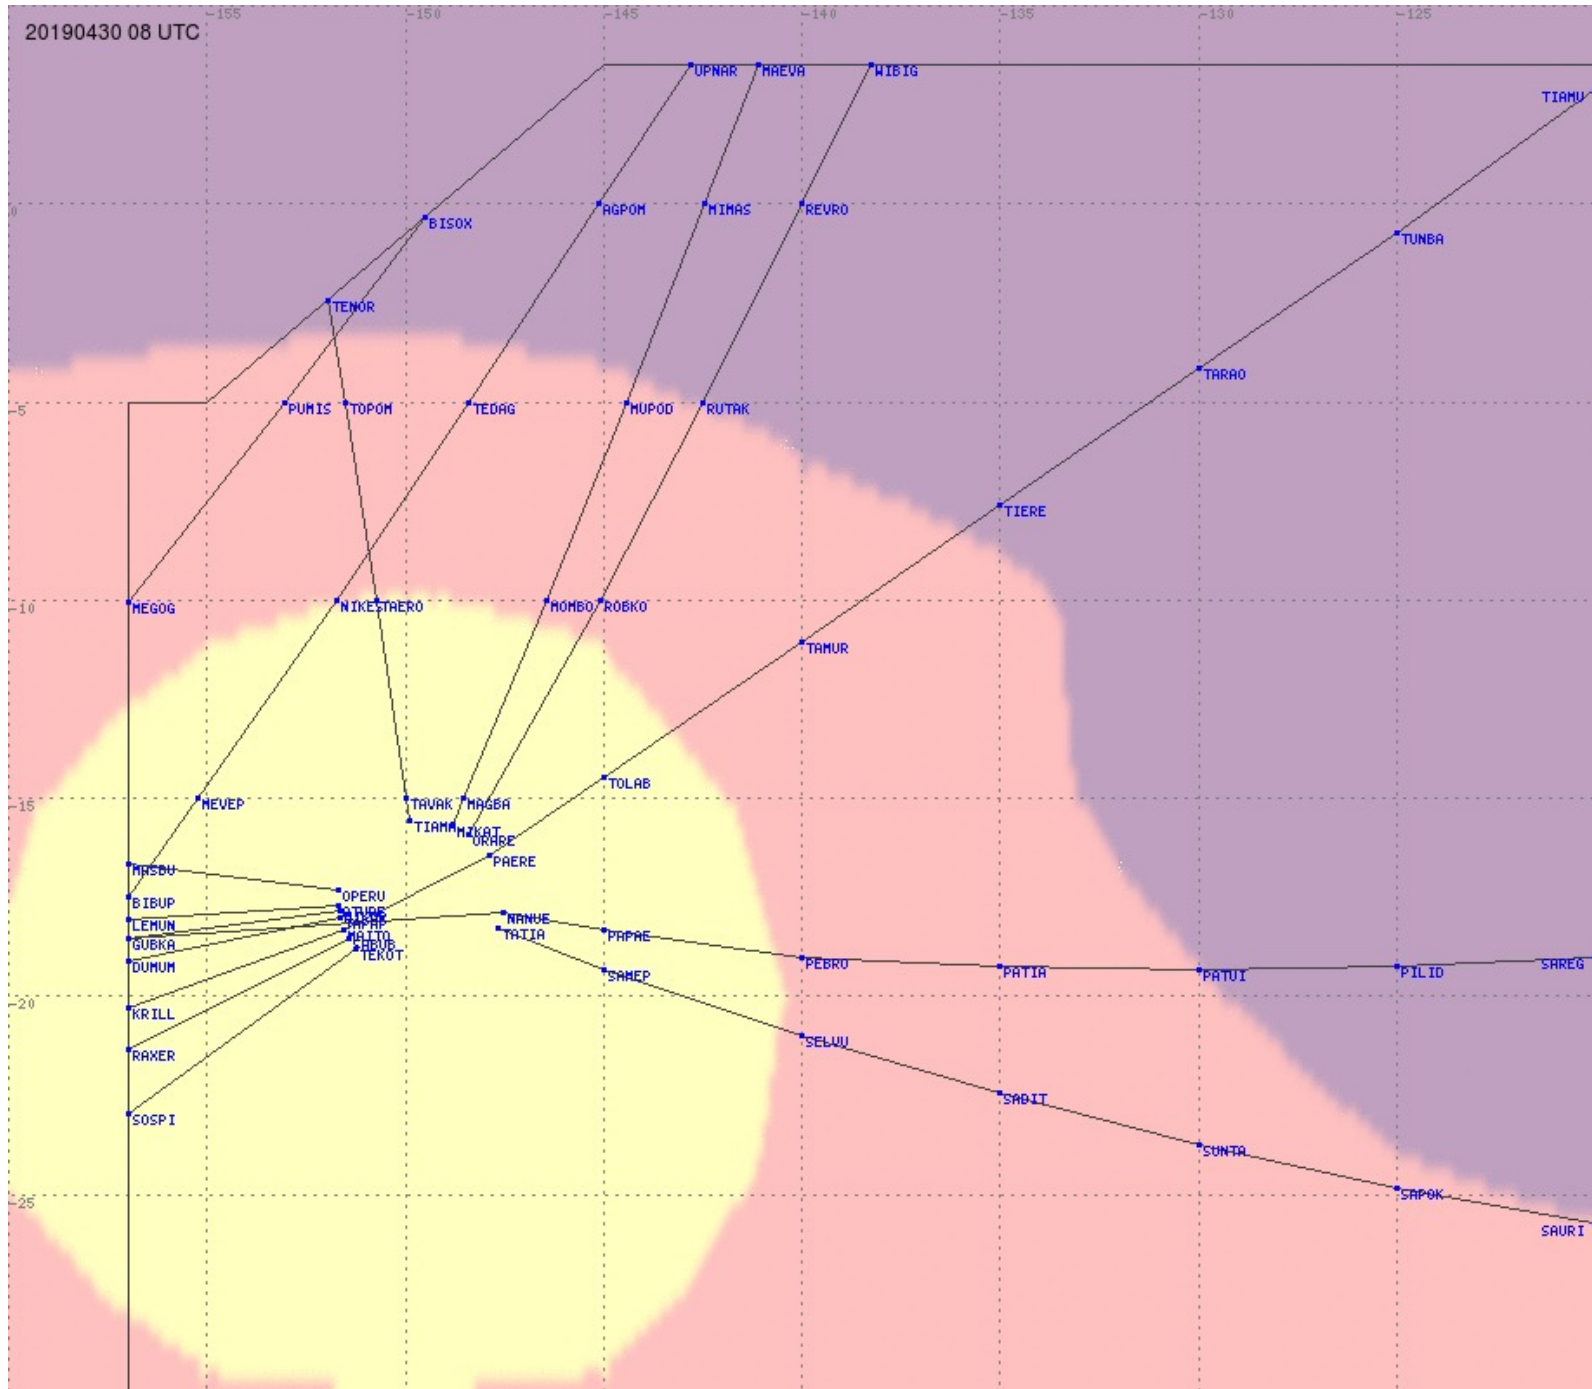

Tahiti FIR - HF Propag - 20190430

2.8 MHz 3.5 MHz 5.6 MHz 8.9 MHz 13.3 MHz 17.9 MHz None

Tahiti FIR - HF Propag - 20190430

2.8 MHz
3.5 MHz
5.6 MHz
8.9 MHz
13.3 MHz
17.9 MHz
None

Tahiti FIR - HF Propag - 20190430

Tahiti FIR - HF Propag - 20190430

2.8 MHz
3.5 MHz
5.6 MHz
8.9 MHz
13.3 MHz
17.9 MHz
None

Tahiti FIR - HF Propag - 20190430

Tahiti FIR - HF Propag - 20190430

2.8 MHz
3.5 MHz
5.6 MHz
8.9 MHz
13.3 MHz
17.9 MHz
None