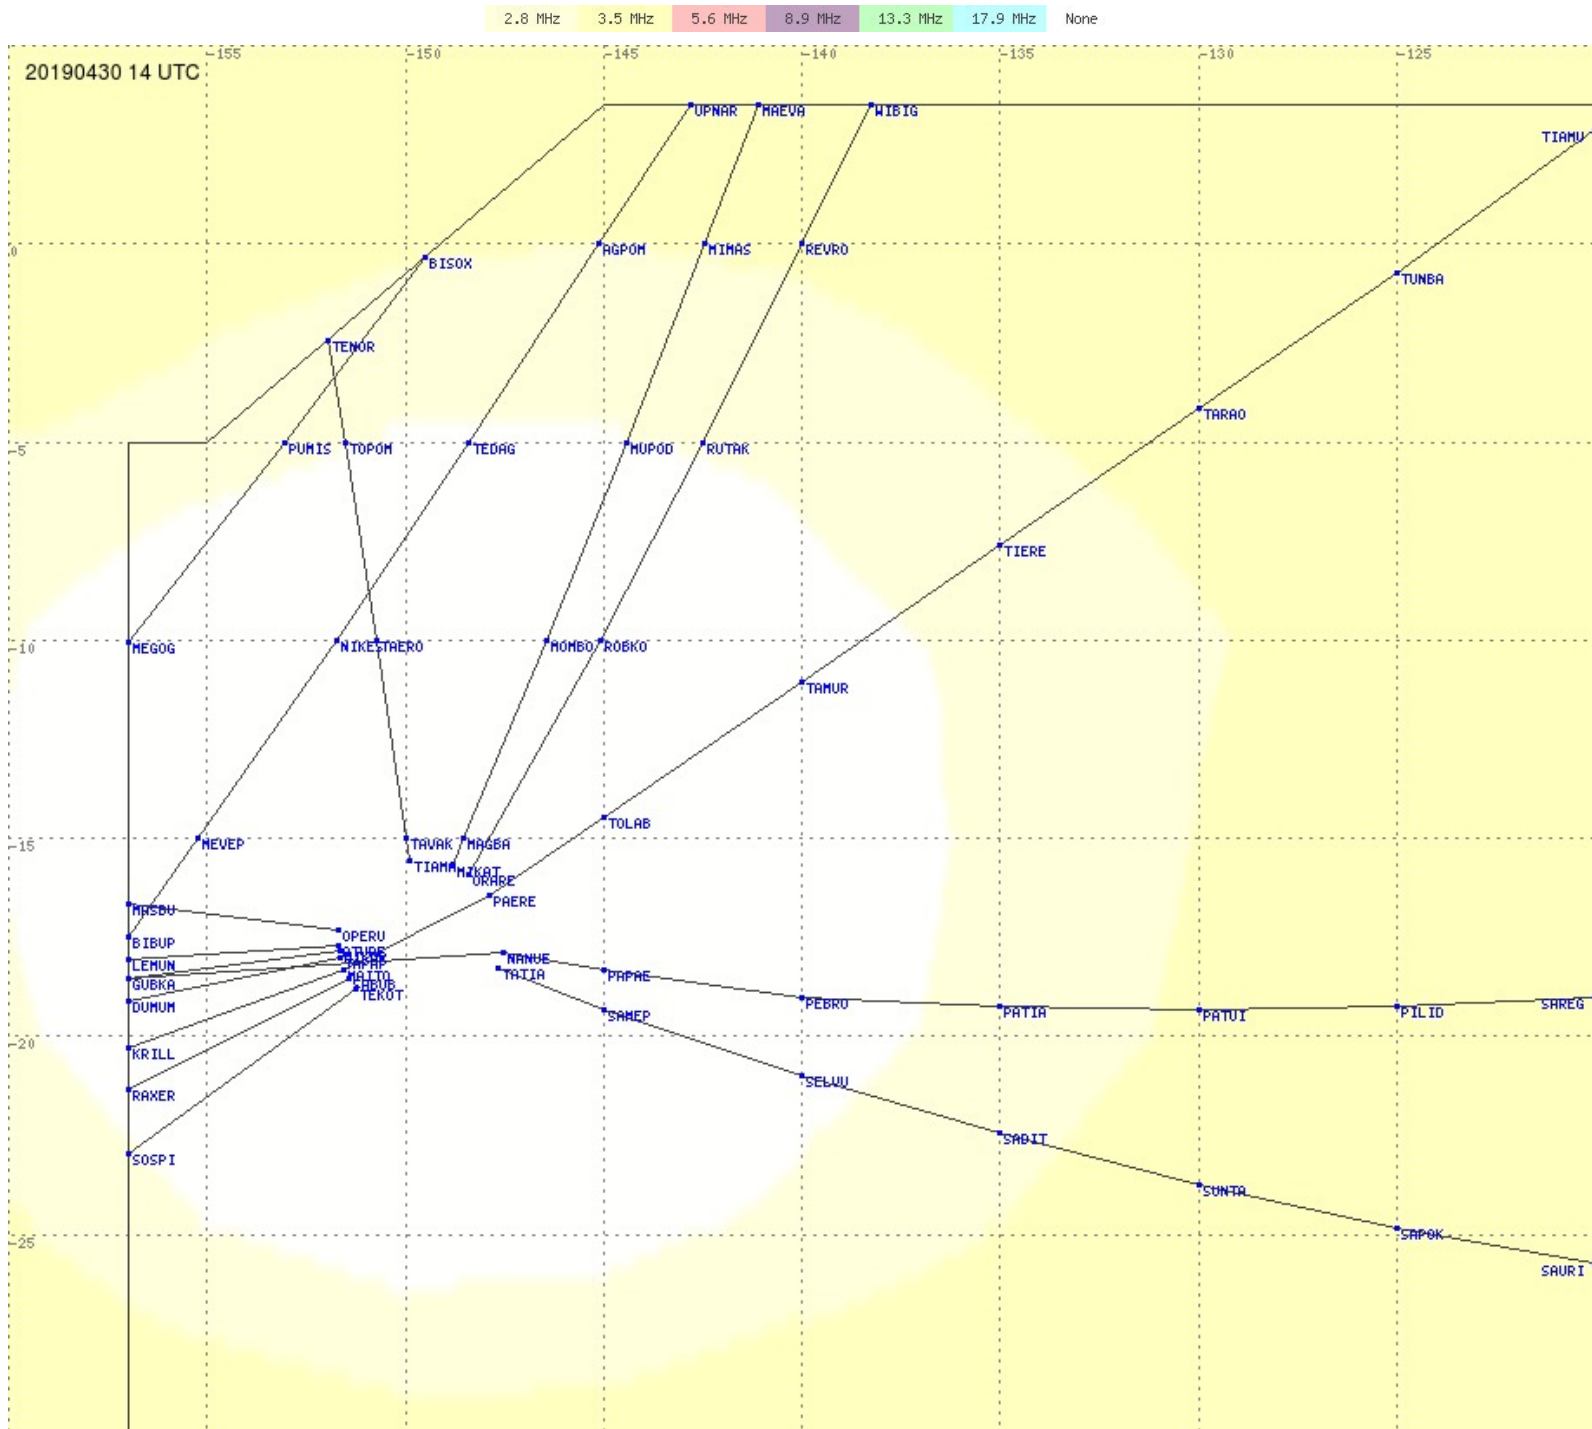

Tahiti FIR - HF Propag - 20190430

2.8 MHz
3.5 MHz
5.6 MHz
8.9 MHz
13.3 MHz
17.9 MHz
None

Tahiti FIR - HF Propag - 20190430

Tahiti FIR - HF Propag - 20190430

2.8 MHz
3.5 MHz
5.6 MHz
8.9 MHz
13.3 MHz
17.9 MHz
None

Tahiti FIR - HF Propag - 20190430

2.8 MHz 3.5 MHz 5.6 MHz 8.9 MHz 13.3 MHz 17.9 MHz None

Tahiti FIR - HF Propag - 20190430

Tahiti FIR - HF Propag - 20190430

Tahiti FIR - HF Propag - 20190430

Tahiti FIR - HF Propag - 20190430

2.8 MHz 3.5 MHz 5.6 MHz 8.9 MHz 13.3 MHz 17.9 MHz None

Tahiti FIR - HF Propag - 20190430

2.8 MHz
3.5 MHz
5.6 MHz
8.9 MHz
13.3 MHz
17.9 MHz
None

Tahiti FIR - HF Propag - 20190430

2.8 MHz
3.5 MHz
5.6 MHz
8.9 MHz
13.3 MHz
17.9 MHz
None