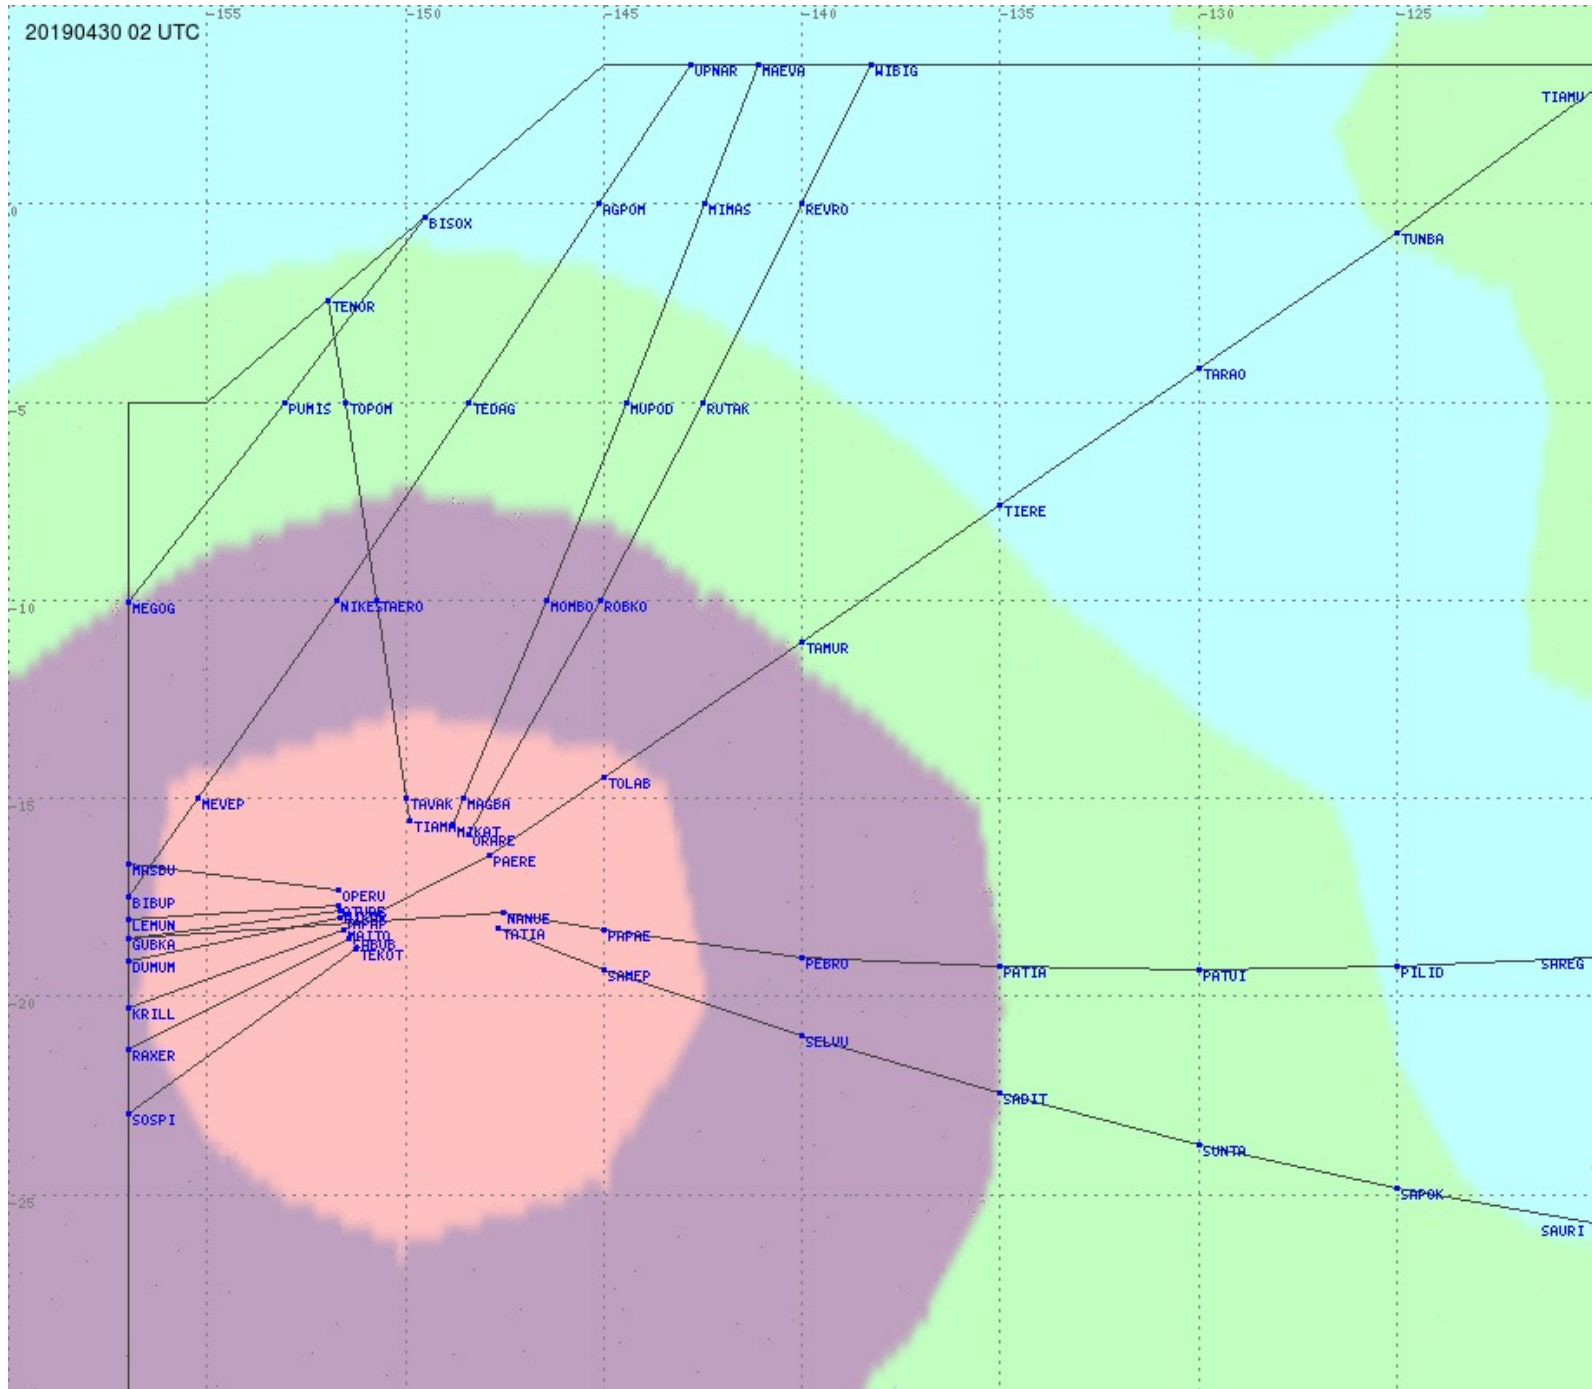

Tahiti FIR - HF Propag - 20190430

2.8 MHz 3.5 MHz 5.6 MHz 8.9 MHz 13.3 MHz 17.9 MHz None

Tahiti FIR - HF Propag - 20190430

2.8 MHz 3.5 MHz 5.6 MHz 8.9 MHz 13.3 MHz 17.9 MHz None

Tahiti FIR - HF Propag - 20190430

2.8 MHz 3.5 MHz 5.6 MHz 8.9 MHz 13.3 MHz 17.9 MHz None

Tahiti FIR - HF Propag - 20190430

2.8 MHz 3.5 MHz 5.6 MHz 8.9 MHz 13.3 MHz 17.9 MHz None

Tahiti FIR - HF Propag - 20190430

2.8 MHz 3.5 MHz 5.6 MHz 8.9 MHz 13.3 MHz 17.9 MHz None