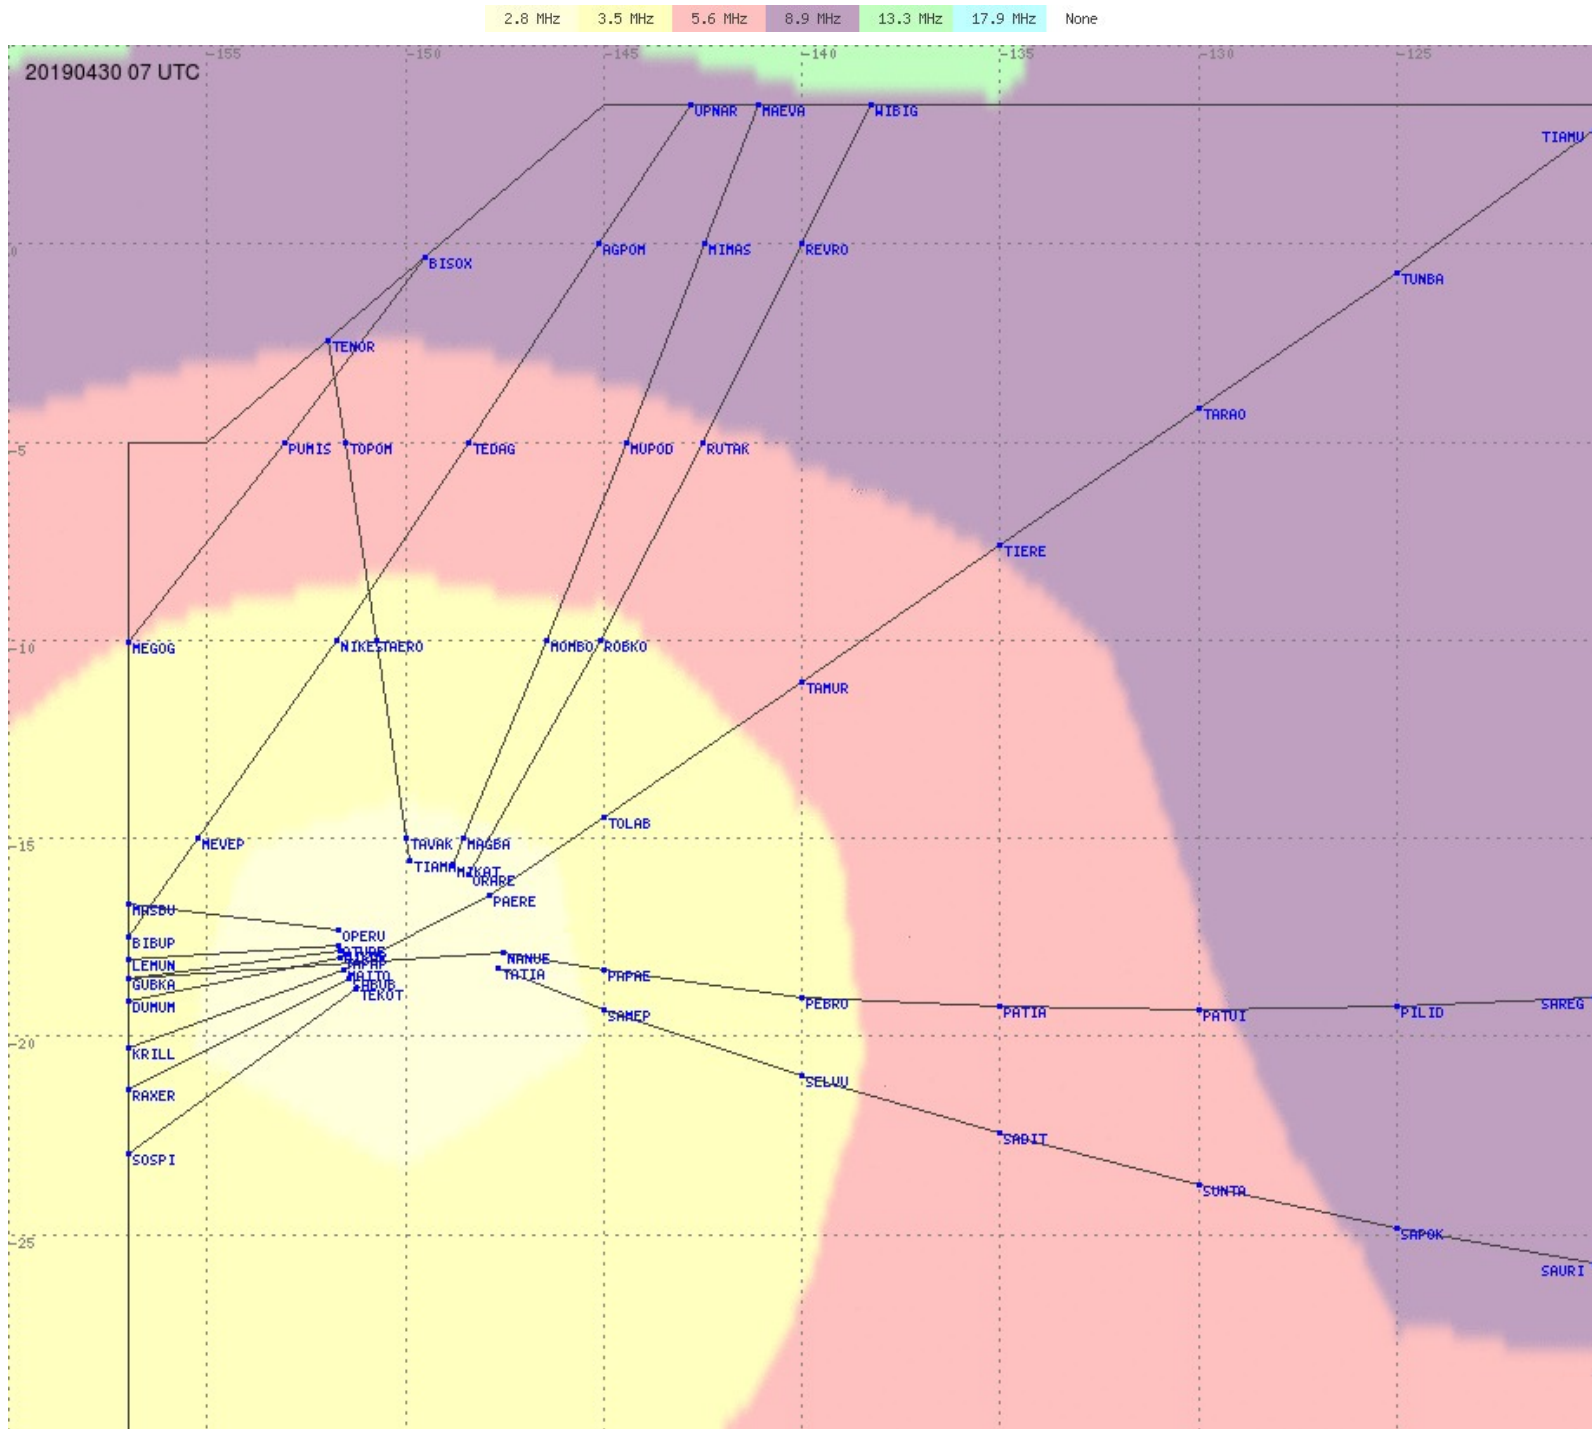

Tahiti FIR - HF Propag - 20190430

2.8 MHz 3.5 MHz 5.6 MHz 8.9 MHz 13.3 MHz 17.9 MHz None

Tahiti FIR - HF Propag - 20190430

2.8 MHz
3.5 MHz
5.6 MHz
8.9 MHz
13.3 MHz
17.9 MHz
None

Tahiti FIR - HF Propag - 20190430

Tahiti FIR - HF Propag - 20190430

2.8 MHz
3.5 MHz
5.6 MHz
8.9 MHz
13.3 MHz
17.9 MHz
None

Tahiti FIR - HF Propag - 20190430

Tahiti FIR - HF Propag - 20190430

2.8 MHz
3.5 MHz
5.6 MHz
8.9 MHz
13.3 MHz
17.9 MHz
None