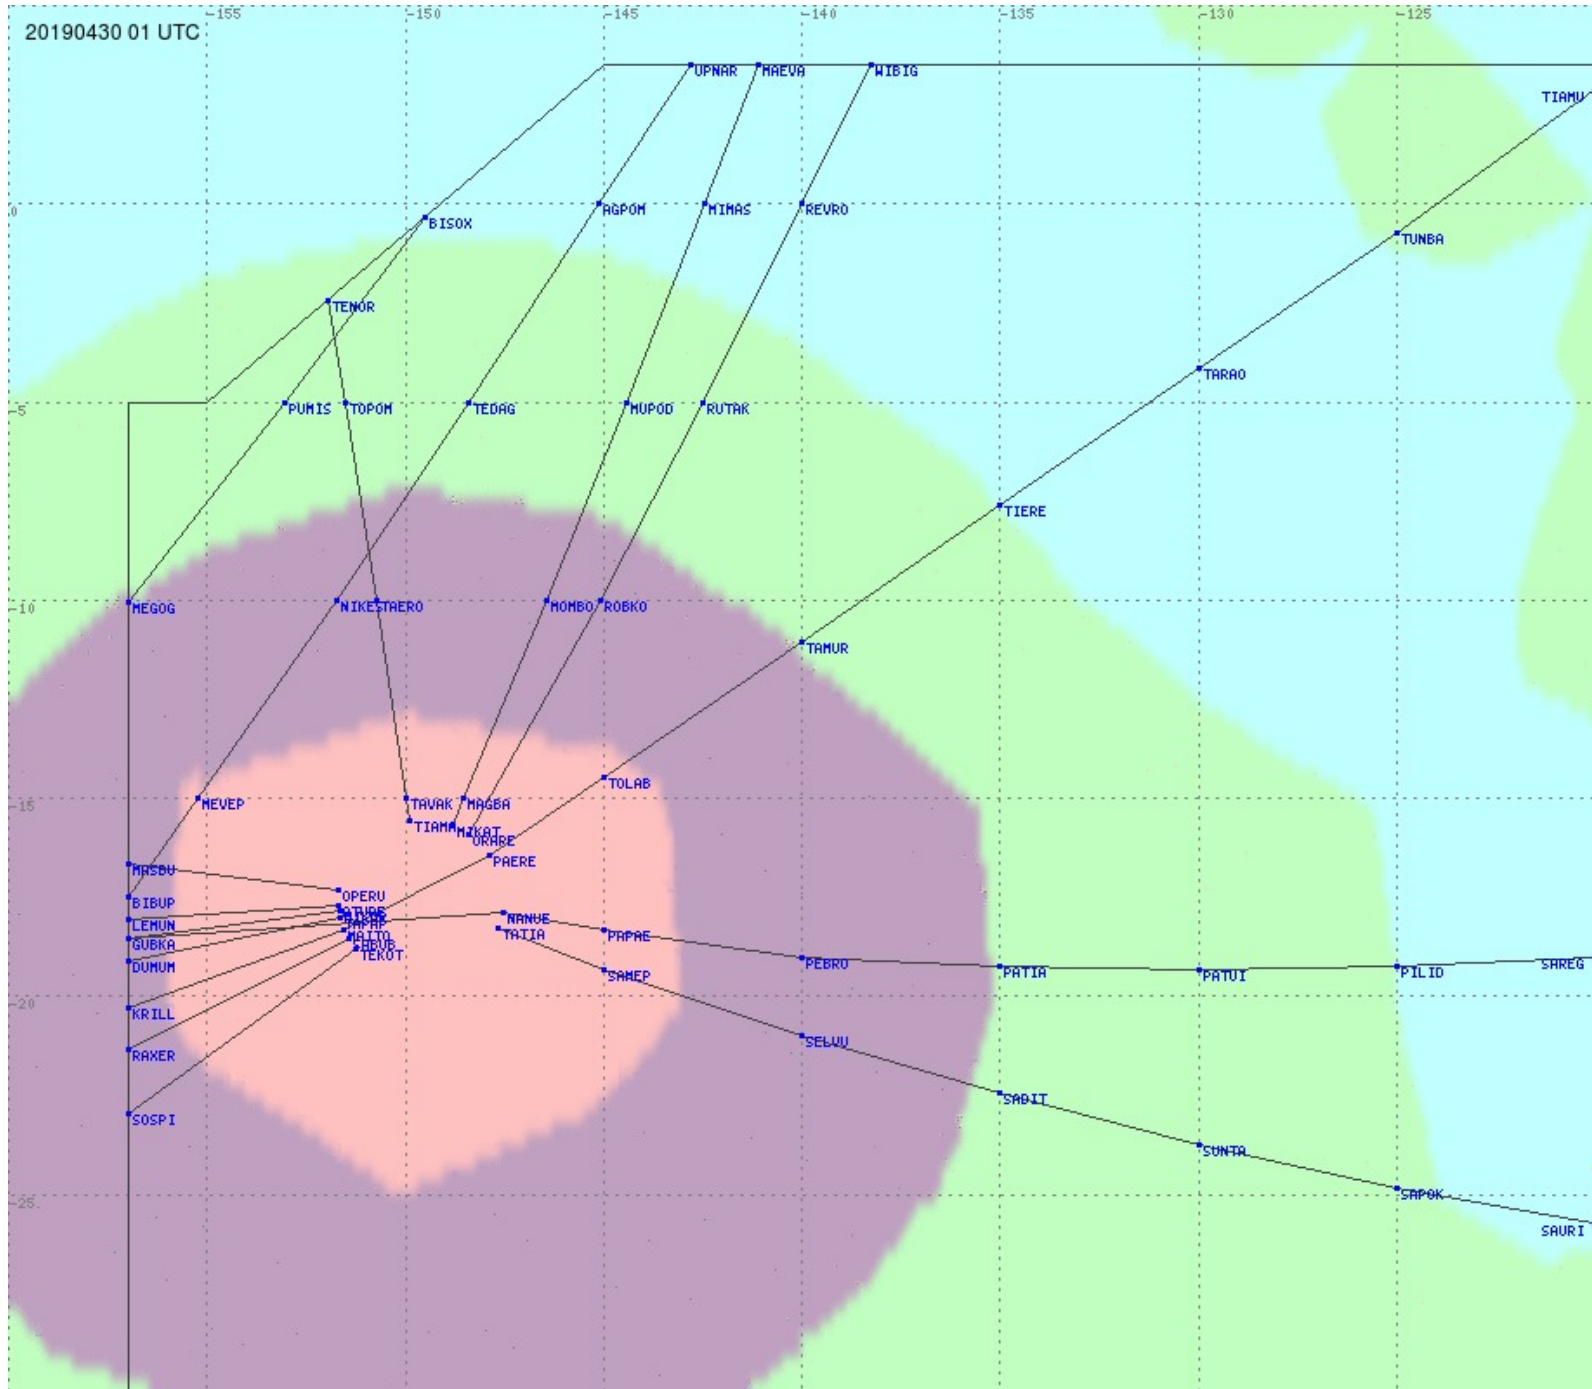

Tahiti FIR - HF Propag - 20190430

2.8 MHz 3.5 MHz 5.6 MHz 8.9 MHz 13.3 MHz 17.9 MHz None

Tahiti FIR - HF Propag - 20190430

2.8 MHz 3.5 MHz 5.6 MHz 8.9 MHz 13.3 MHz 17.9 MHz None

Tahiti FIR - HF Propag - 20190430

2.8 MHz 3.5 MHz 5.6 MHz 8.9 MHz 13.3 MHz 17.9 MHz None

Tahiti FIR - HF Propag - 20190430

2.8 MHz 3.5 MHz 5.6 MHz 8.9 MHz 13.3 MHz 17.9 MHz None

Tahiti FIR - HF Propag - 20190430

2.8 MHz 3.5 MHz 5.6 MHz 8.9 MHz 13.3 MHz 17.9 MHz None