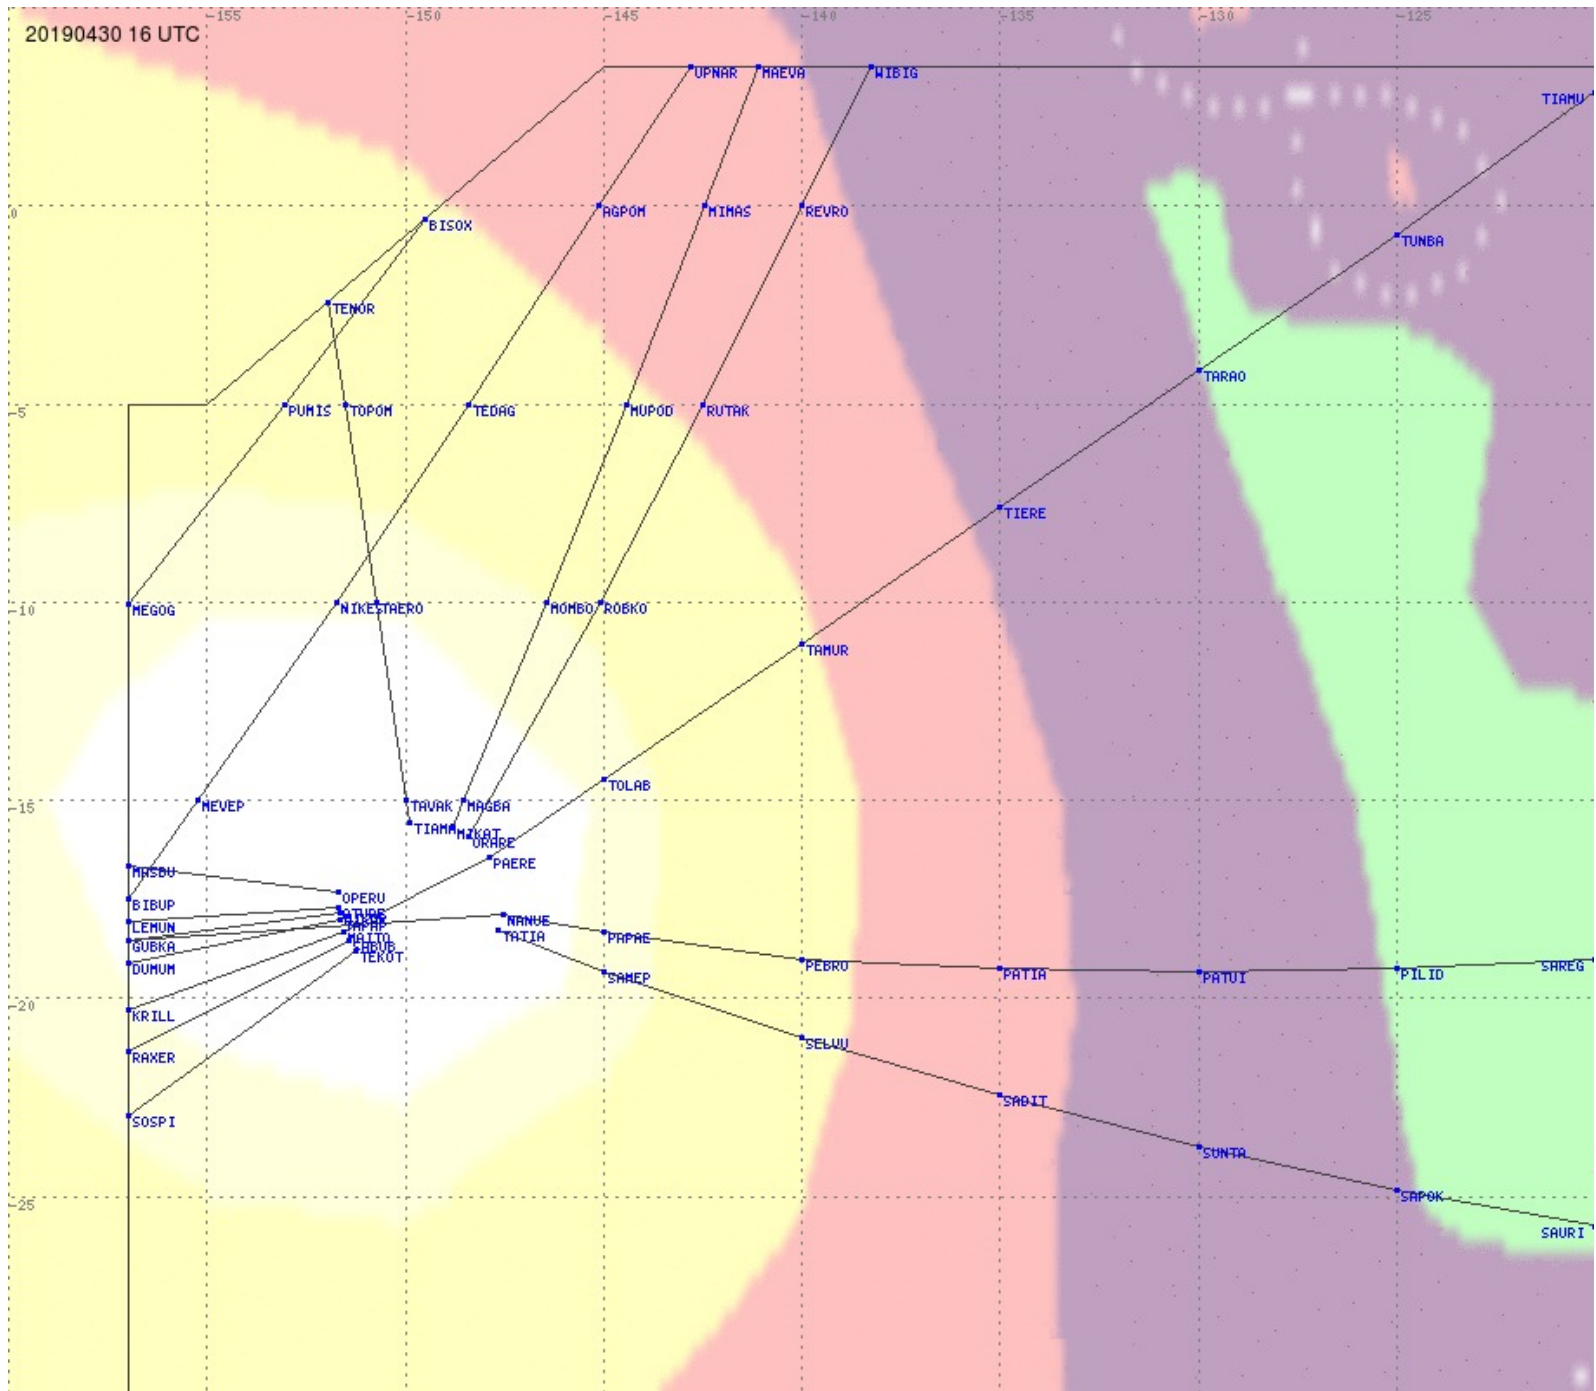

Tahiti FIR - HF Propag - 20190430

2.8 MHz
3.5 MHz
5.6 MHz
8.9 MHz
13.3 MHz
17.9 MHz
None

Tahiti FIR - HF Propag - 20190430

Tahiti FIR - HF Propag - 20190430

2.8 MHz
3.5 MHz
5.6 MHz
8.9 MHz
13.3 MHz
17.9 MHz
None

Tahiti FIR - HF Propag - 20190430

2.8 MHz 3.5 MHz 5.6 MHz 8.9 MHz 13.3 MHz 17.9 MHz None

Tahiti FIR - HF Propag - 20190430

Tahiti FIR - HF Propag - 20190430

Tahiti FIR - HF Propag - 20190430

Tahiti FIR - HF Propag - 20190430

2.8 MHz 3.5 MHz 5.6 MHz 8.9 MHz 13.3 MHz 17.9 MHz None

Tahiti FIR - HF Propag - 20190430

2.8 MHz
3.5 MHz
5.6 MHz
8.9 MHz
13.3 MHz
17.9 MHz
None

Tahiti FIR - HF Propag - 20190430

2.8 MHz
3.5 MHz
5.6 MHz
8.9 MHz
13.3 MHz
17.9 MHz
None