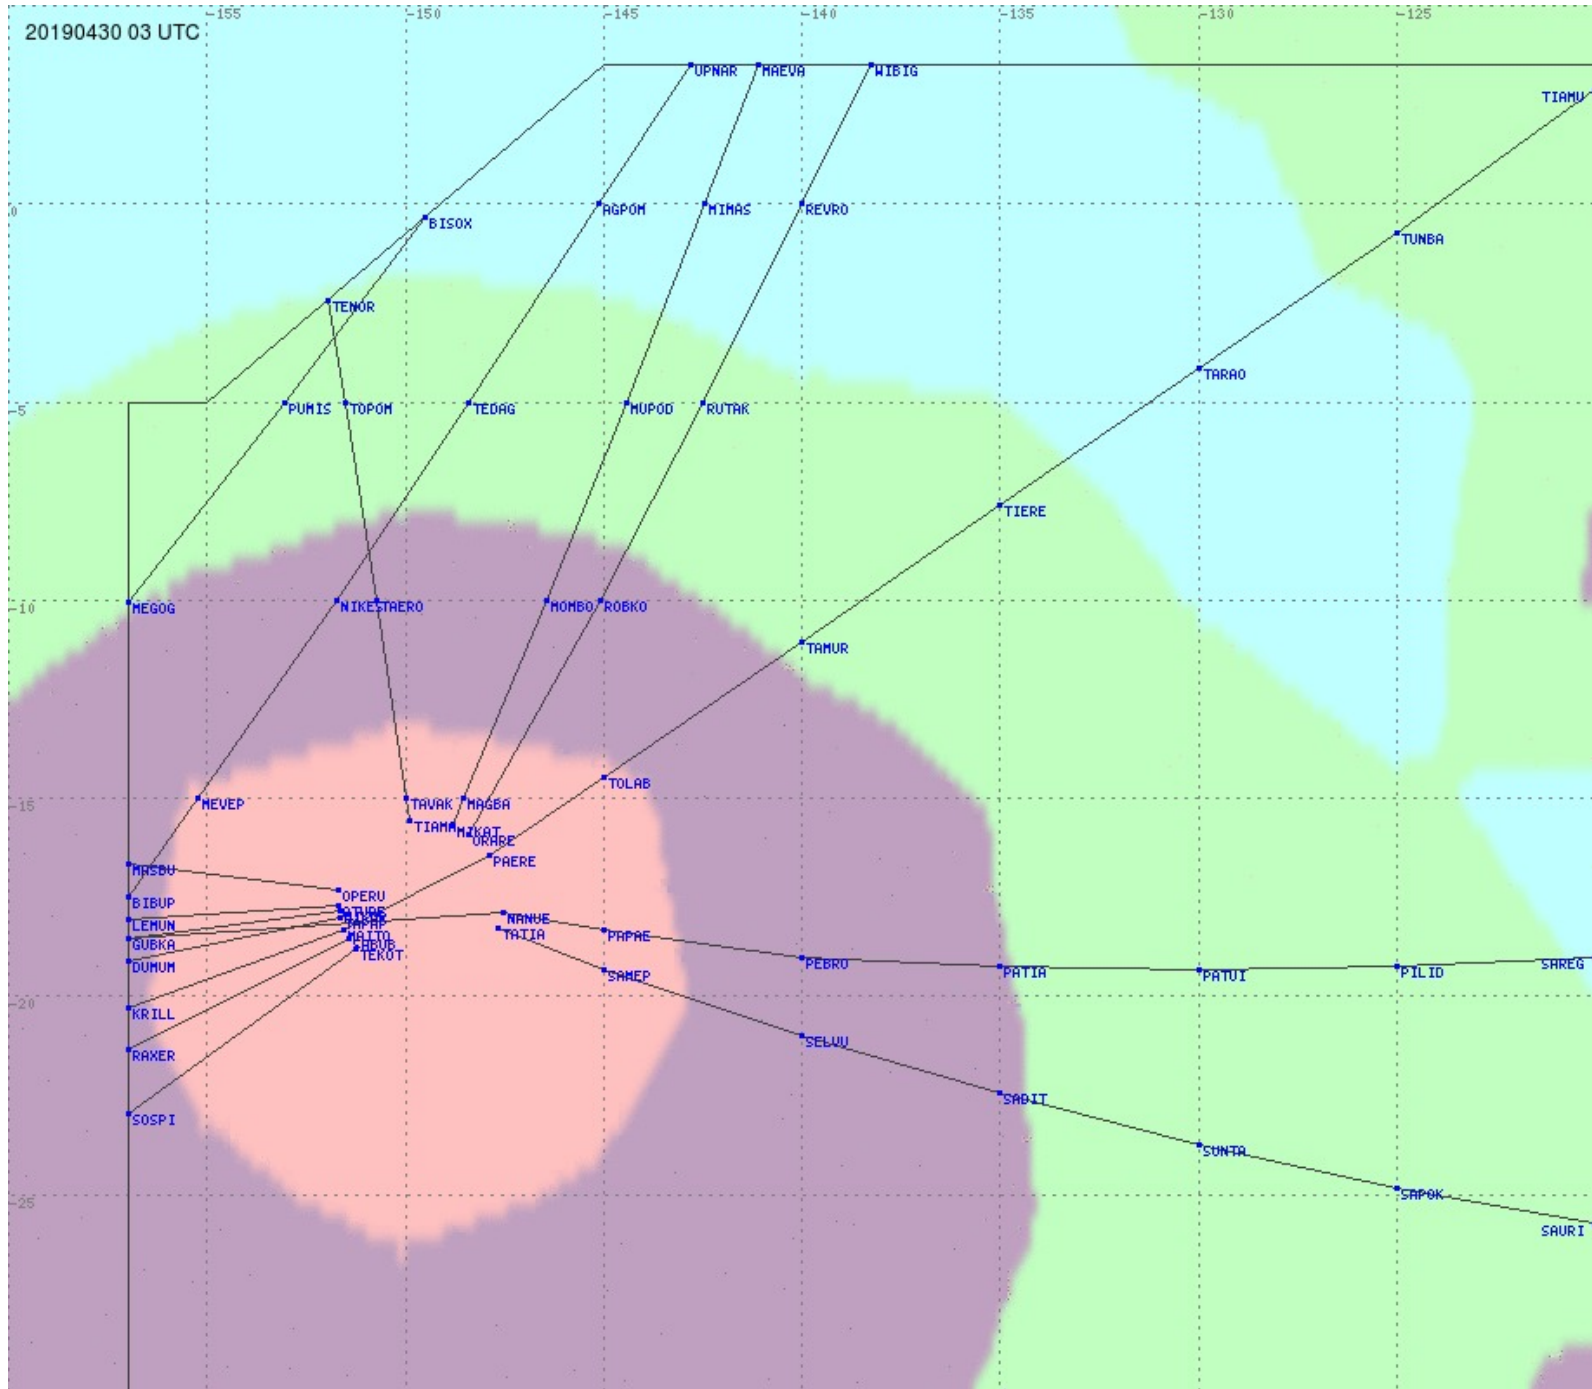

Tahiti FIR - HF Propag - 20190430

2.8 MHz 3.5 MHz 5.6 MHz 8.9 MHz 13.3 MHz 17.9 MHz None

Tahiti FIR - HF Propag - 20190430

2.8 MHz 3.5 MHz 5.6 MHz 8.9 MHz 13.3 MHz 17.9 MHz None

Tahiti FIR - HF Propag - 20190430

2.8 MHz 3.5 MHz 5.6 MHz 8.9 MHz 13.3 MHz 17.9 MHz None

Tahiti FIR - HF Propag - 20190430

2.8 MHz 3.5 MHz 5.6 MHz 8.9 MHz 13.3 MHz 17.9 MHz None

Tahiti FIR - HF Propag - 20190430

2.8 MHz 3.5 MHz 5.6 MHz 8.9 MHz 13.3 MHz 17.9 MHz None