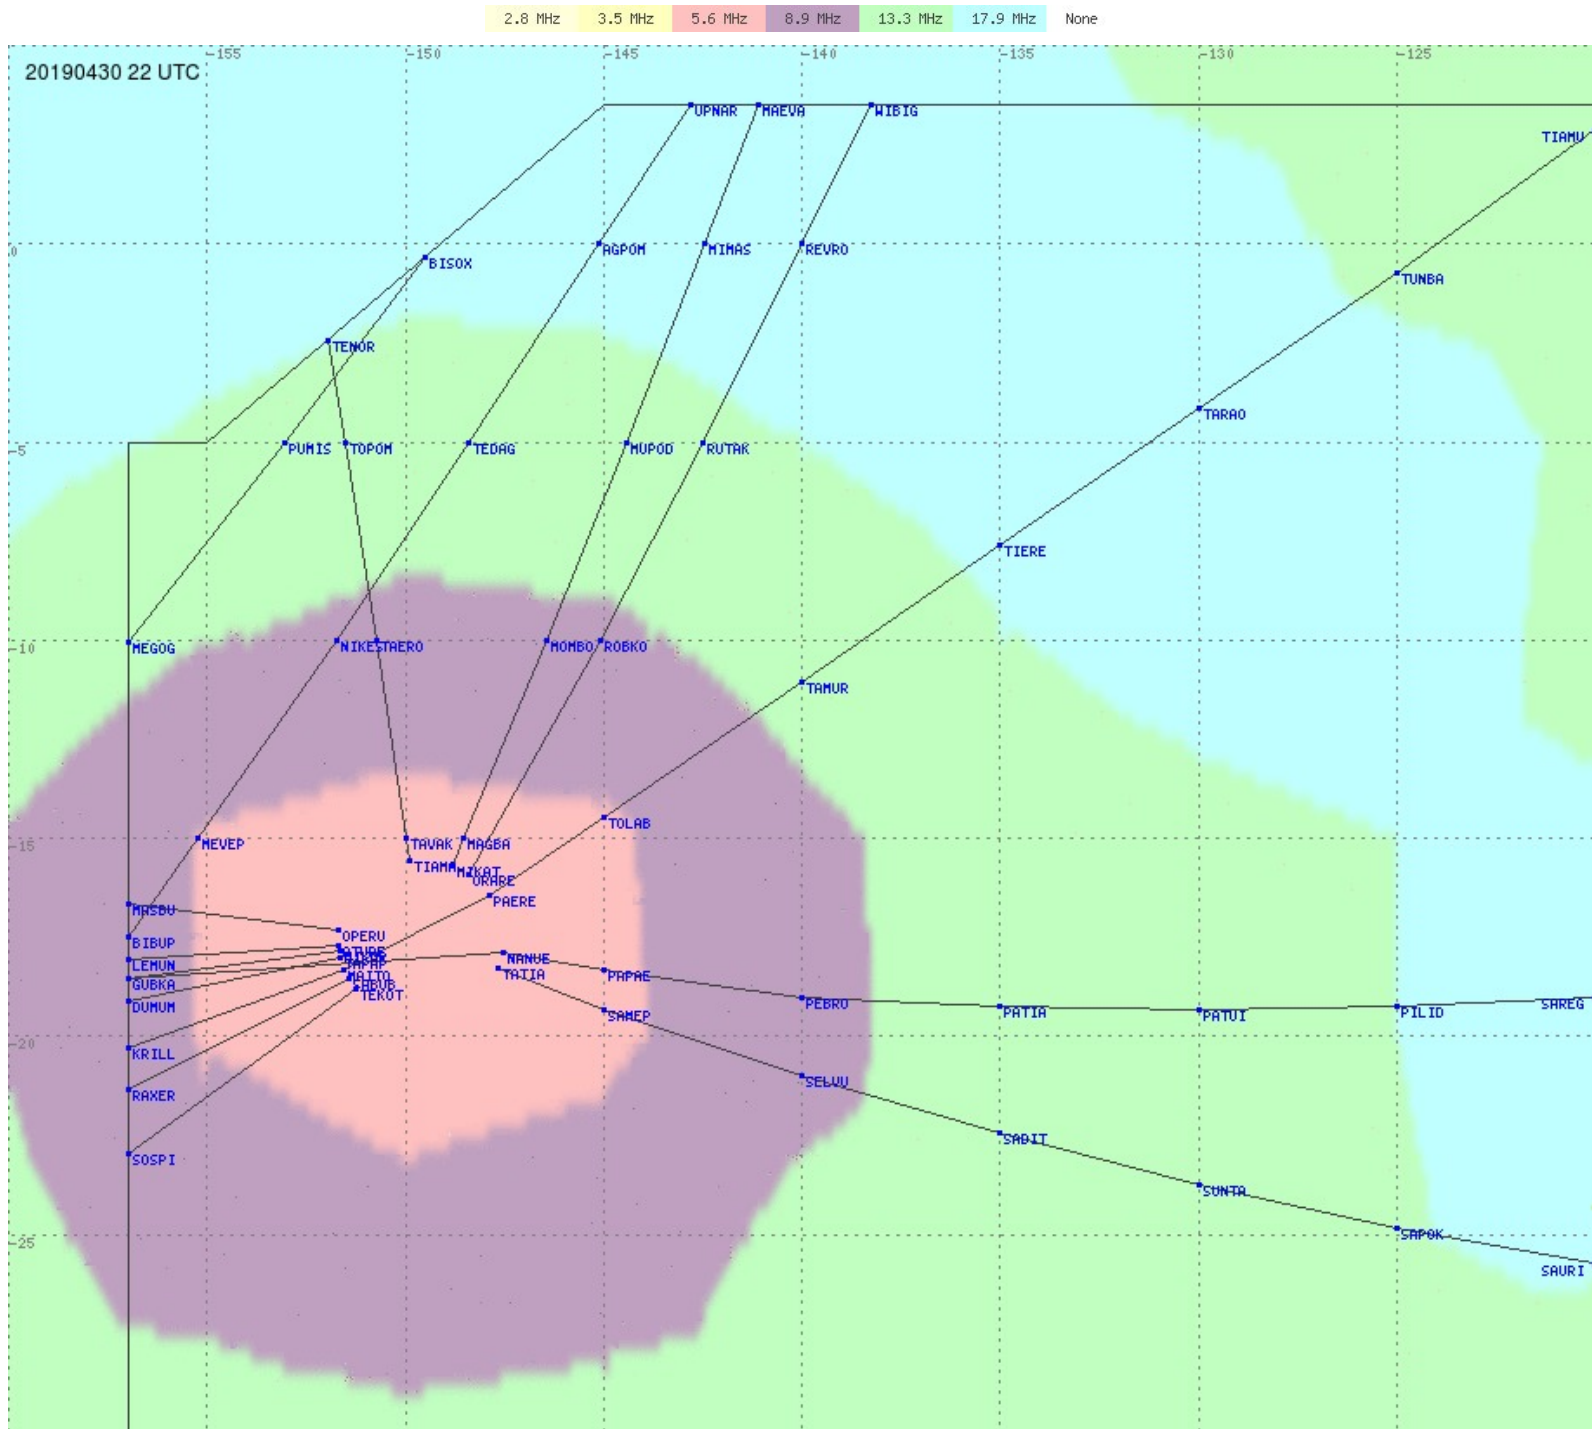

2.8 MHz 3.5 MHz 5.6 MHz 8.9 MHz 13.3 MHz 17.9 MHz None

Tahiti FIR - HF Propag - 20190430

2.8 MHz
3.5 MHz
5.6 MHz
8.9 MHz
13.3 MHz
17.9 MHz
None

Tahiti FIR - HF Propag - 20190430

2.8 MHz
3.5 MHz
5.6 MHz
8.9 MHz
13.3 MHz
17.9 MHz
None

Tahiti FIR - HF Propag - 20190430

2.8 MHz 3.5 MHz 5.6 MHz 8.9 MHz 13.3 MHz 17.9 MHz None

Tahiti FIR - HF Propag - 20190430

2.8 MHz 3.5 MHz 5.6 MHz 8.9 MHz 13.3 MHz 17.9 MHz None

Tahiti FIR - HF Propag - 20190430

2.8 MHz 3.5 MHz 5.6 MHz 8.9 MHz 13.3 MHz 17.9 MHz None

Tahiti FIR - HF Propag - 20190430

2.8 MHz 3.5 MHz 5.6 MHz 8.9 MHz 13.3 MHz 17.9 MHz None

Tahiti FIR - HF Propag - 20190430

Tahiti FIR - HF Propag - 20190430

2.8 MHz 3.5 MHz 5.6 MHz 8.9 MHz 13.3 MHz 17.9 MHz None