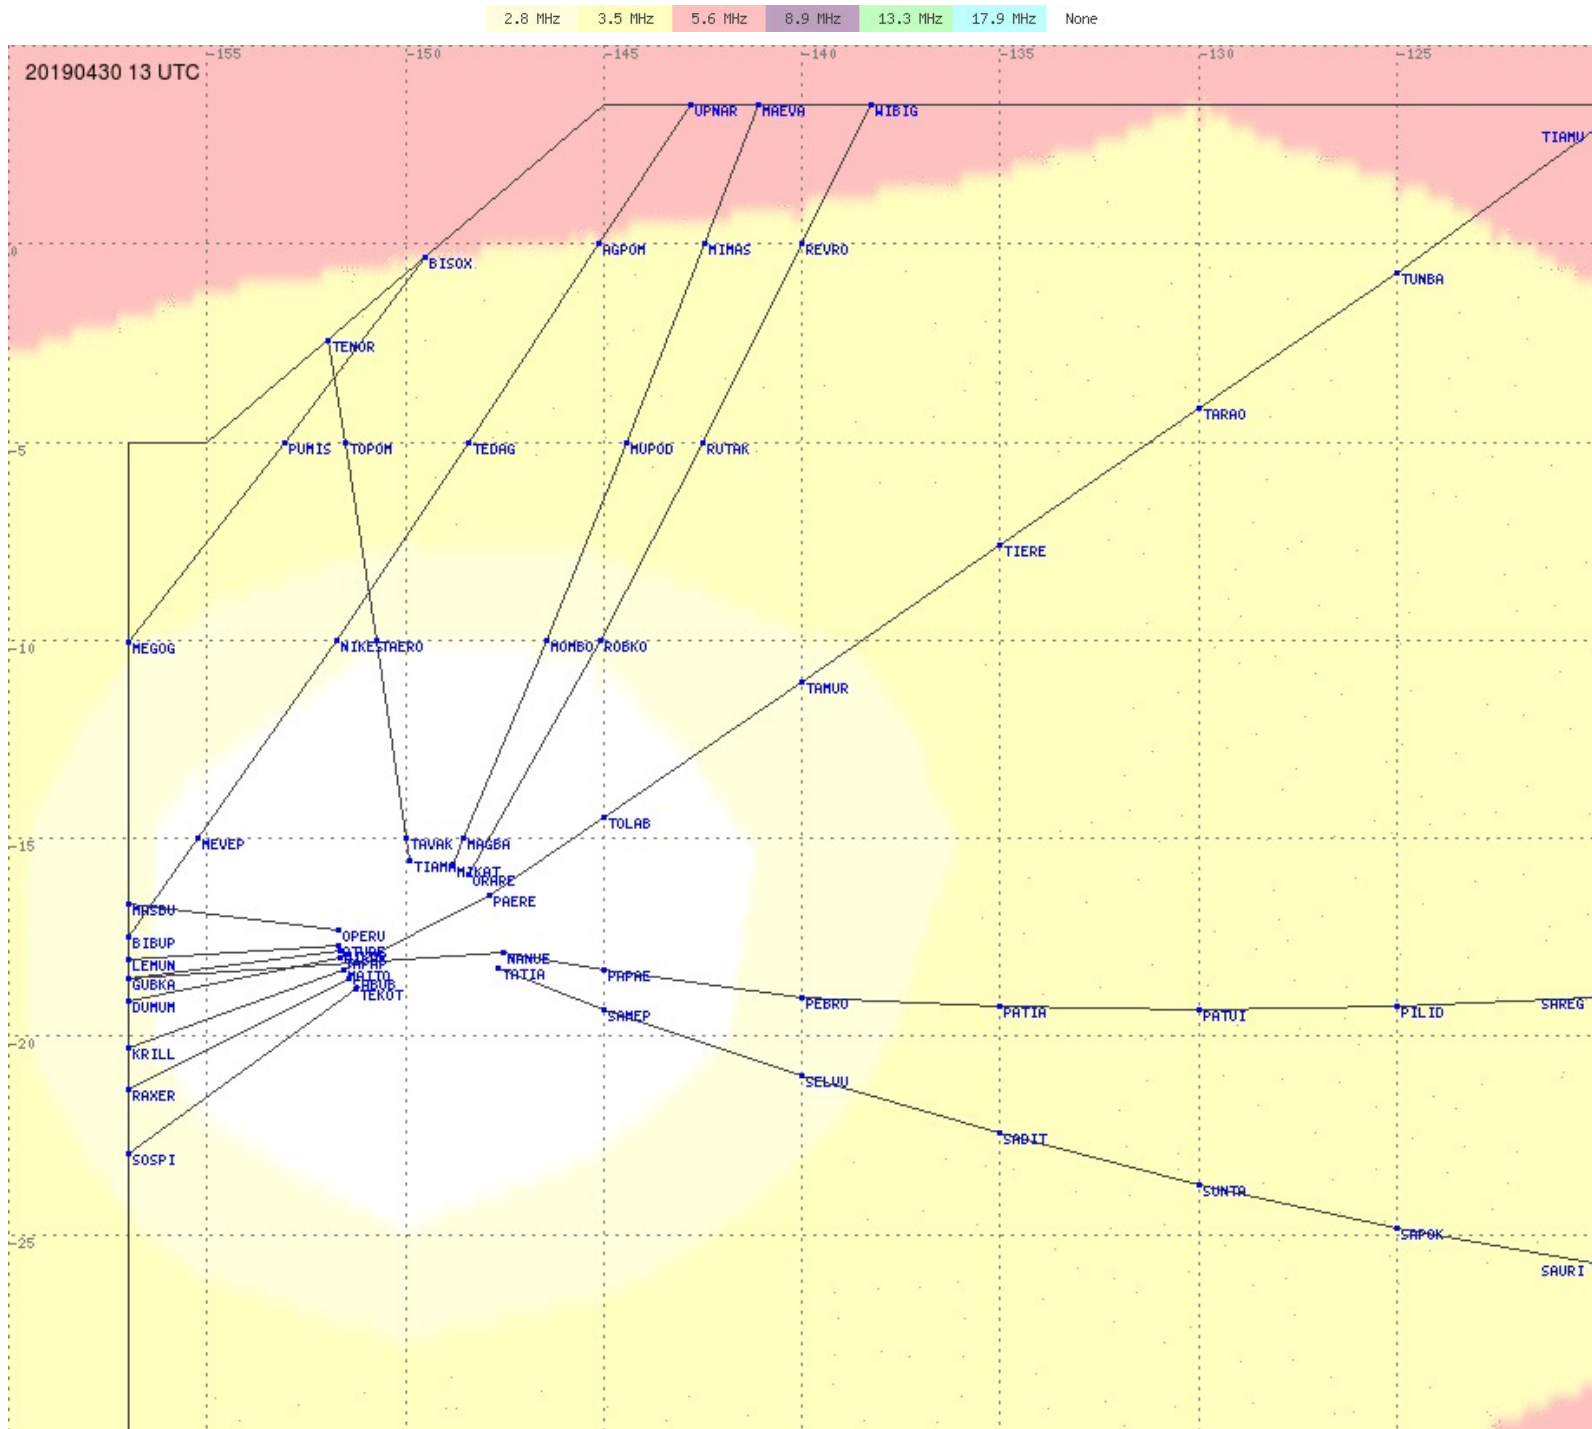

Tahiti FIR - HF Propag - 20190430

2.8 MHz
3.5 MHz
5.6 MHz
8.9 MHz
13.3 MHz
17.9 MHz
None

Tahiti FIR - HF Propag - 20190430

Tahiti FIR - HF Propag - 20190430

2.8 MHz
3.5 MHz
5.6 MHz
8.9 MHz
13.3 MHz
17.9 MHz
None

Tahiti FIR - HF Propag - 20190430

2.8 MHz 3.5 MHz 5.6 MHz 8.9 MHz 13.3 MHz 17.9 MHz None

Tahiti FIR - HF Propag - 20190430

Tahiti FIR - HF Propag - 20190430

Tahiti FIR - HF Propag - 20190430

Tahiti FIR - HF Propag - 20190430

2.8 MHz 3.5 MHz 5.6 MHz 8.9 MHz 13.3 MHz 17.9 MHz None

Tahiti FIR - HF Propag - 20190430

2.8 MHz
3.5 MHz
5.6 MHz
8.9 MHz
13.3 MHz
17.9 MHz
None

Tahiti FIR - HF Propag - 20190430

2.8 MHz
3.5 MHz
5.6 MHz
8.9 MHz
13.3 MHz
17.9 MHz
None