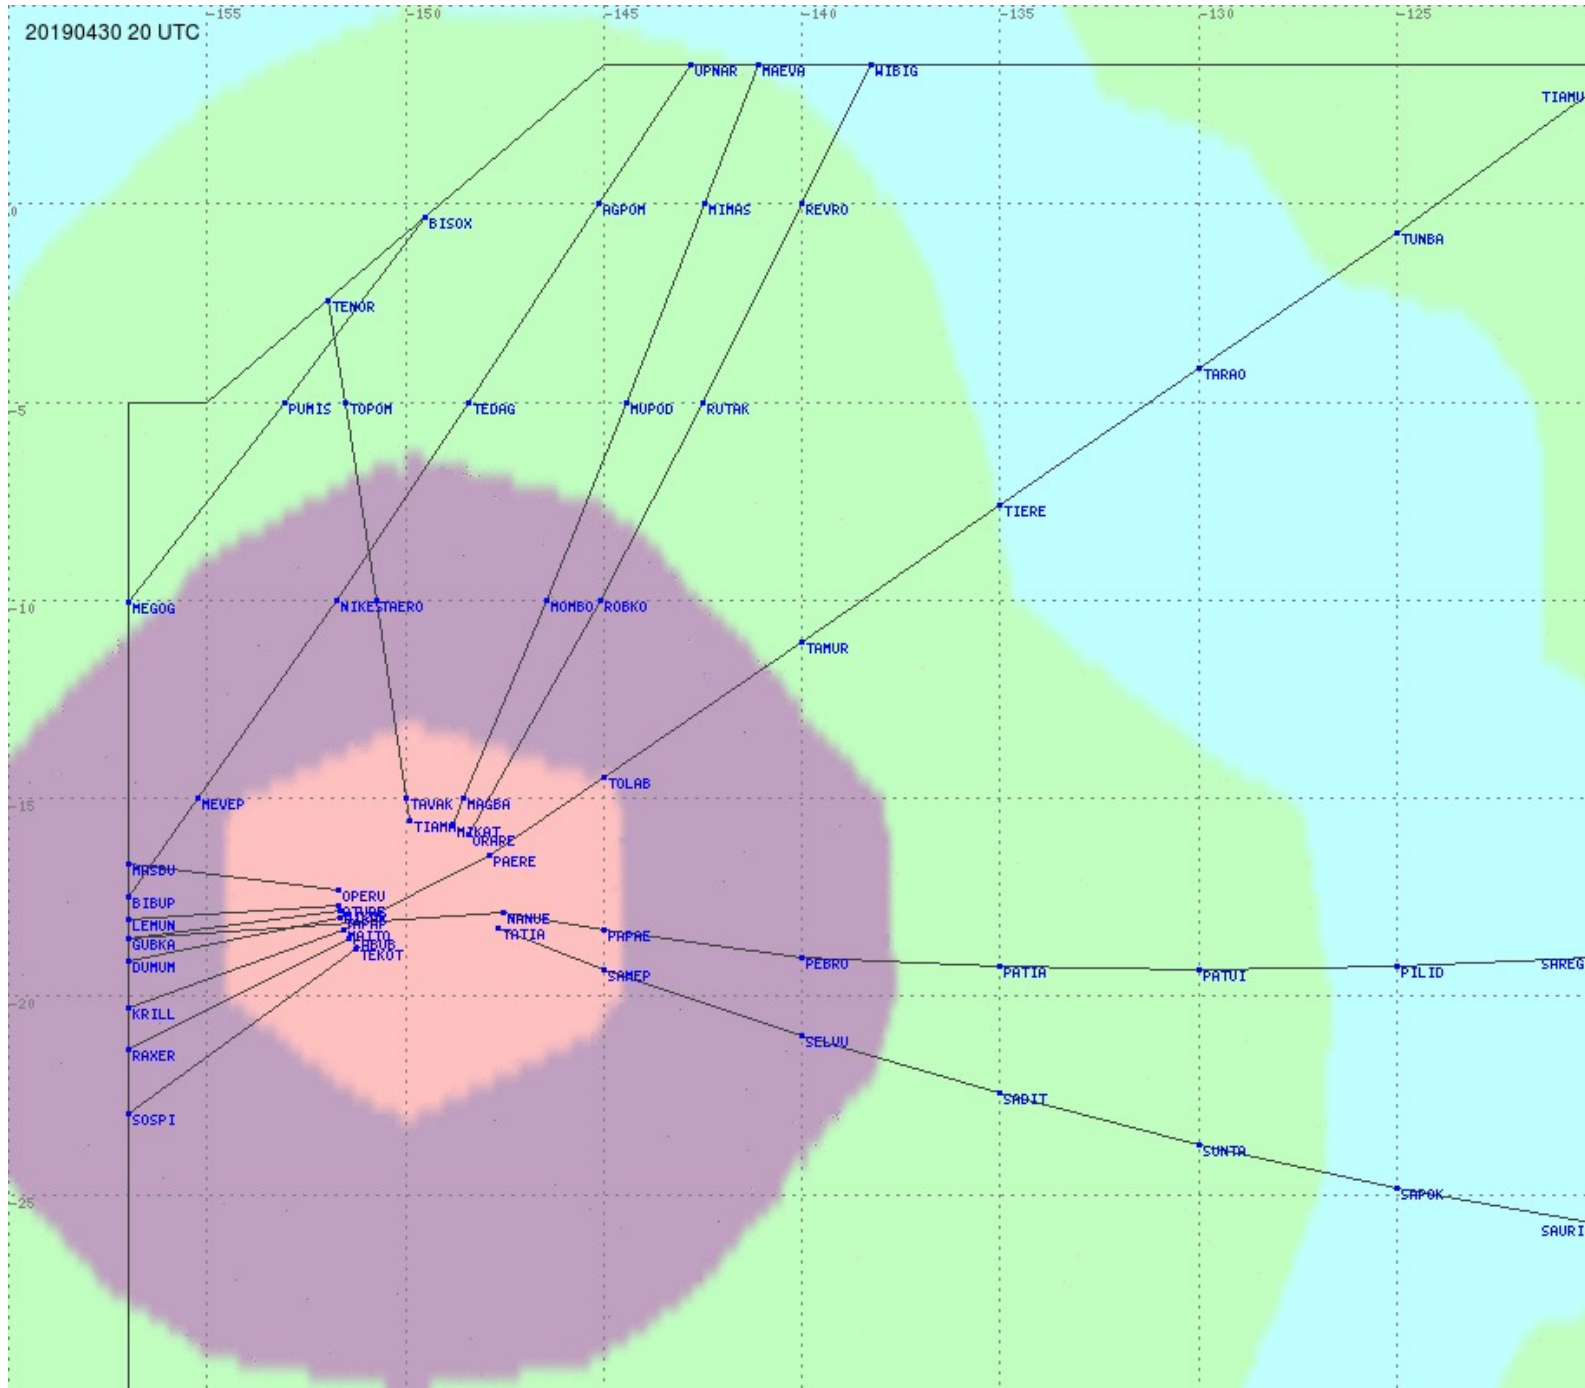

2.8 MHz 3.5 MHz 5.6 MHz 8.9 MHz 13.3 MHz 17.9 MHz None

Tahiti FIR - HF Propag - 20190430

2.8 MHz
3.5 MHz
5.6 MHz
8.9 MHz
13.3 MHz
17.9 MHz
None

Tahiti FIR - HF Propag - 20190430

2.8 MHz
3.5 MHz
5.6 MHz
8.9 MHz
13.3 MHz
17.9 MHz
None

Tahiti FIR - HF Propag - 20190430

2.8 MHz 3.5 MHz 5.6 MHz 8.9 MHz 13.3 MHz 17.9 MHz None

Tahiti FIR - HF Propag - 20190430

2.8 MHz 3.5 MHz 5.6 MHz 8.9 MHz 13.3 MHz 17.9 MHz None

Tahiti FIR - HF Propag - 20190430

2.8 MHz 3.5 MHz 5.6 MHz 8.9 MHz 13.3 MHz 17.9 MHz None

Tahiti FIR - HF Propag - 20190430

2.8 MHz 3.5 MHz 5.6 MHz 8.9 MHz 13.3 MHz 17.9 MHz None

Tahiti FIR - HF Propag - 20190430

Tahiti FIR - HF Propag - 20190430