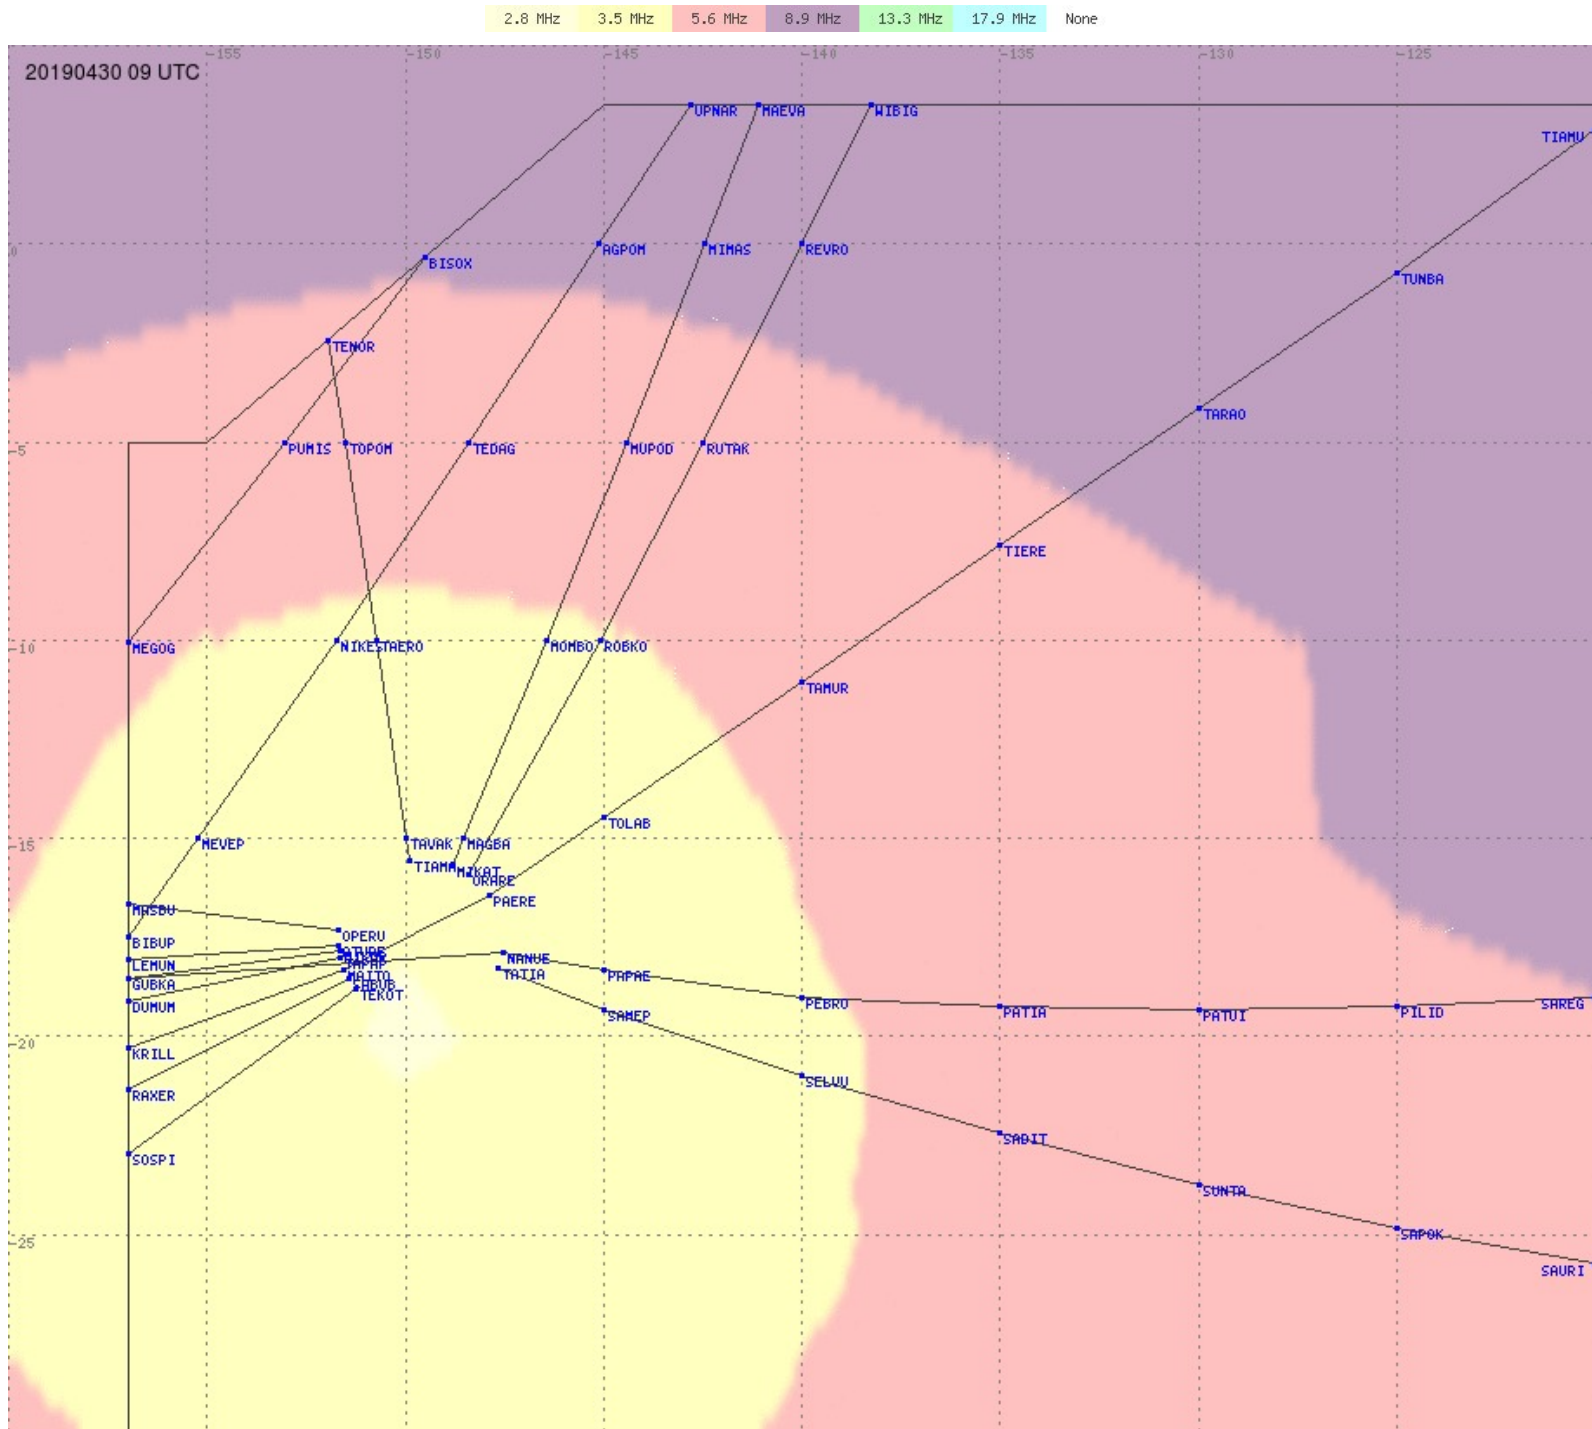

2.8 MHz 3.5 MHz 5.6 MHz 8.9 MHz 13.3 MHz 17.9 MHz None

Tahiti FIR - HF Propag - 20190430

2.8 MHz 3.5 MHz 5.6 MHz 8.9 MHz 13.3 MHz 17.9 MHz None

Tahiti FIR - HF Propag - 20190430

2.8 MHz 3.5 MHz 5.6 MHz 8.9 MHz 13.3 MHz 17.9 MHz None

Tahiti FIR - HF Propag - 20190430

2.8 MHz 3.5 MHz 5.6 MHz 8.9 MHz 13.3 MHz 17.9 MHz None

Tahiti FIR - HF Propag - 20190430

2.8 MHz
3.5 MHz
5.6 MHz
8.9 MHz
13.3 MHz
17.9 MHz
None

Tahiti FIR - HF Propag - 20190430

Tahiti FIR - HF Propag - 20190430

2.8 MHz
3.5 MHz
5.6 MHz
8.9 MHz
13.3 MHz
17.9 MHz
None

Tahiti FIR - HF Propag - 20190430

Tahiti FIR - HF Propag - 20190430

2.8 MHz
3.5 MHz
5.6 MHz
8.9 MHz
13.3 MHz
17.9 MHz
None