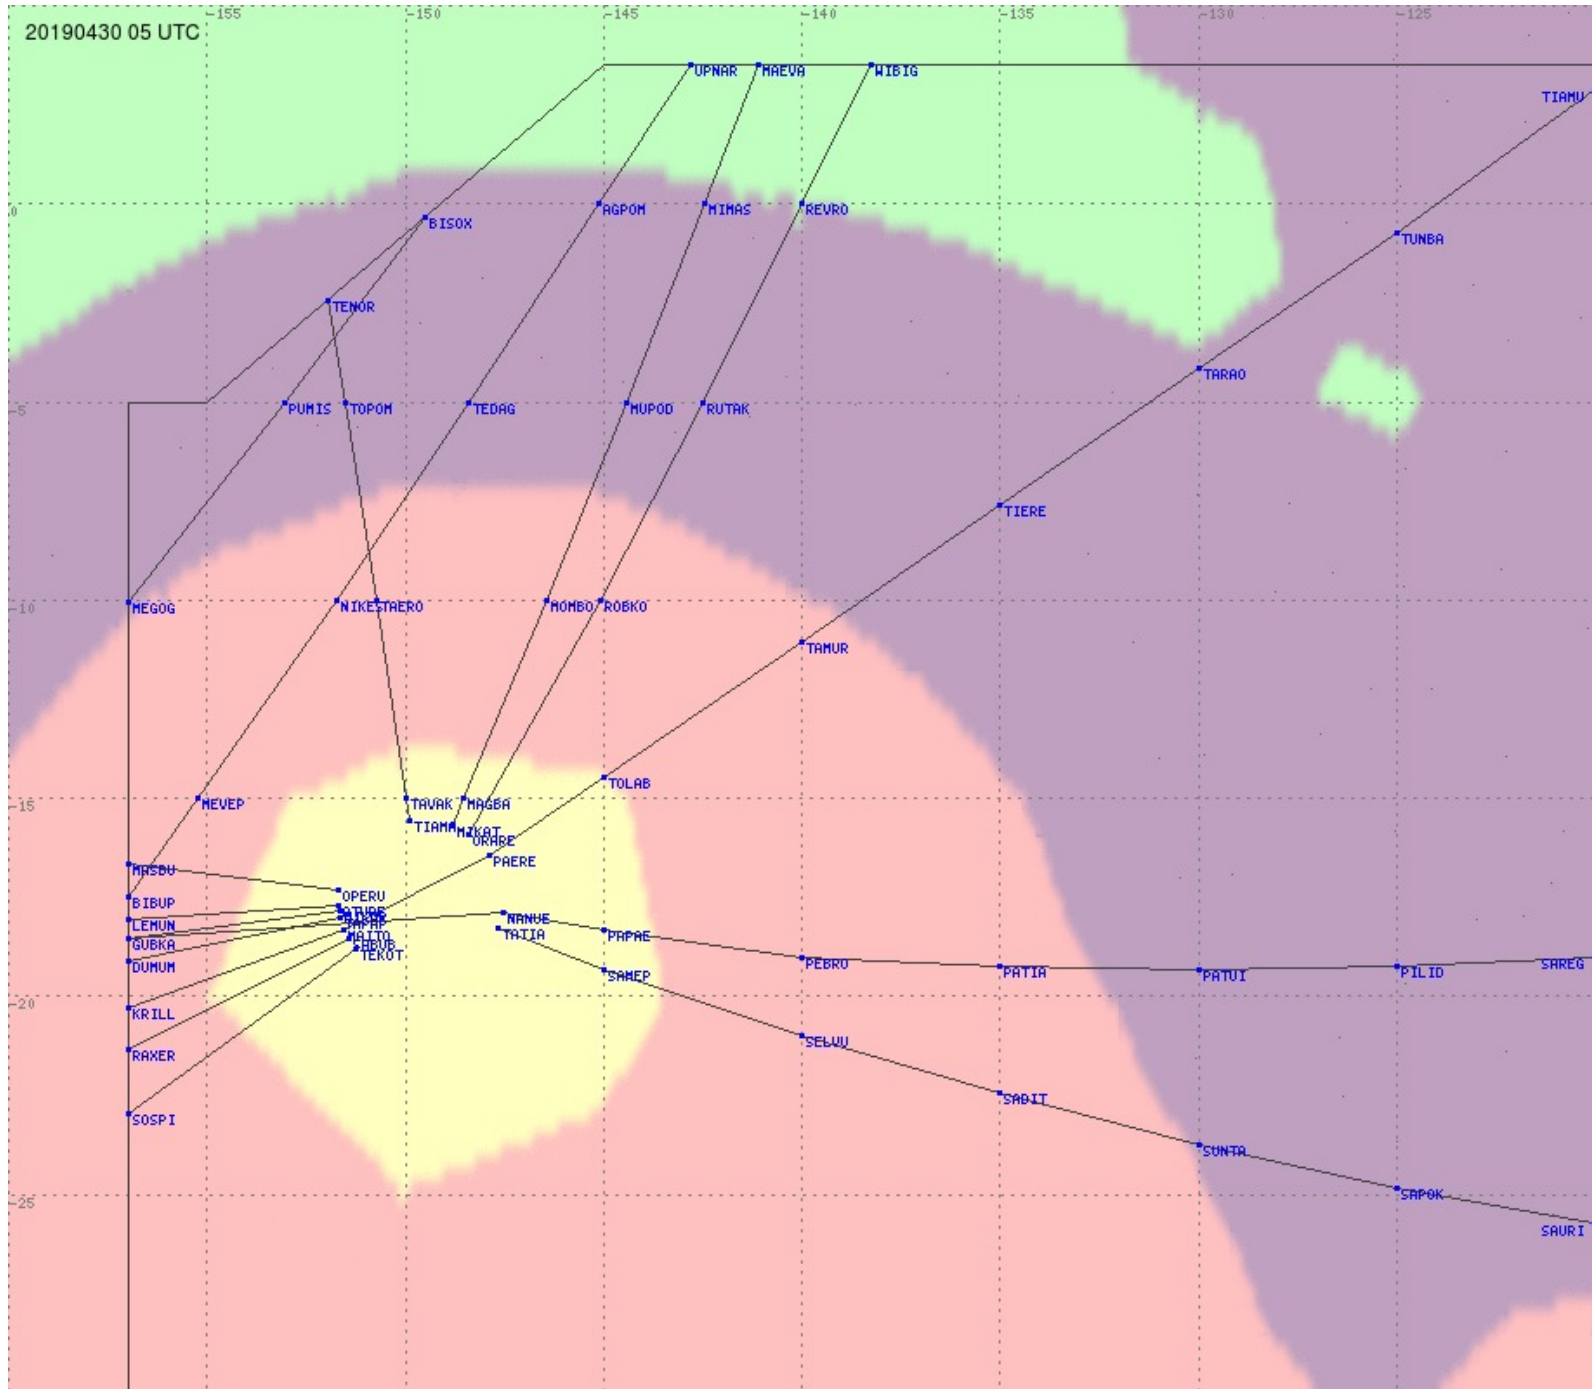

2.8 MHz 3.5 MHz 5.6 MHz 8.9 MHz 13.3 MHz 17.9 MHz None

Tahiti FIR - HF Propag - 20190430

2.8 MHz 3.5 MHz 5.6 MHz 8.9 MHz 13.3 MHz 17.9 MHz None

Tahiti FIR - HF Propag - 20190430

2.8 MHz 3.5 MHz 5.6 MHz 8.9 MHz 13.3 MHz 17.9 MHz None

Tahiti FIR - HF Propag - 20190430

2.8 MHz 3.5 MHz 5.6 MHz 8.9 MHz 13.3 MHz 17.9 MHz None

Tahiti FIR - HF Propag - 20190430

2.8 MHz
3.5 MHz
5.6 MHz
8.9 MHz
13.3 MHz
17.9 MHz
None

Tahiti FIR - HF Propag - 20190430