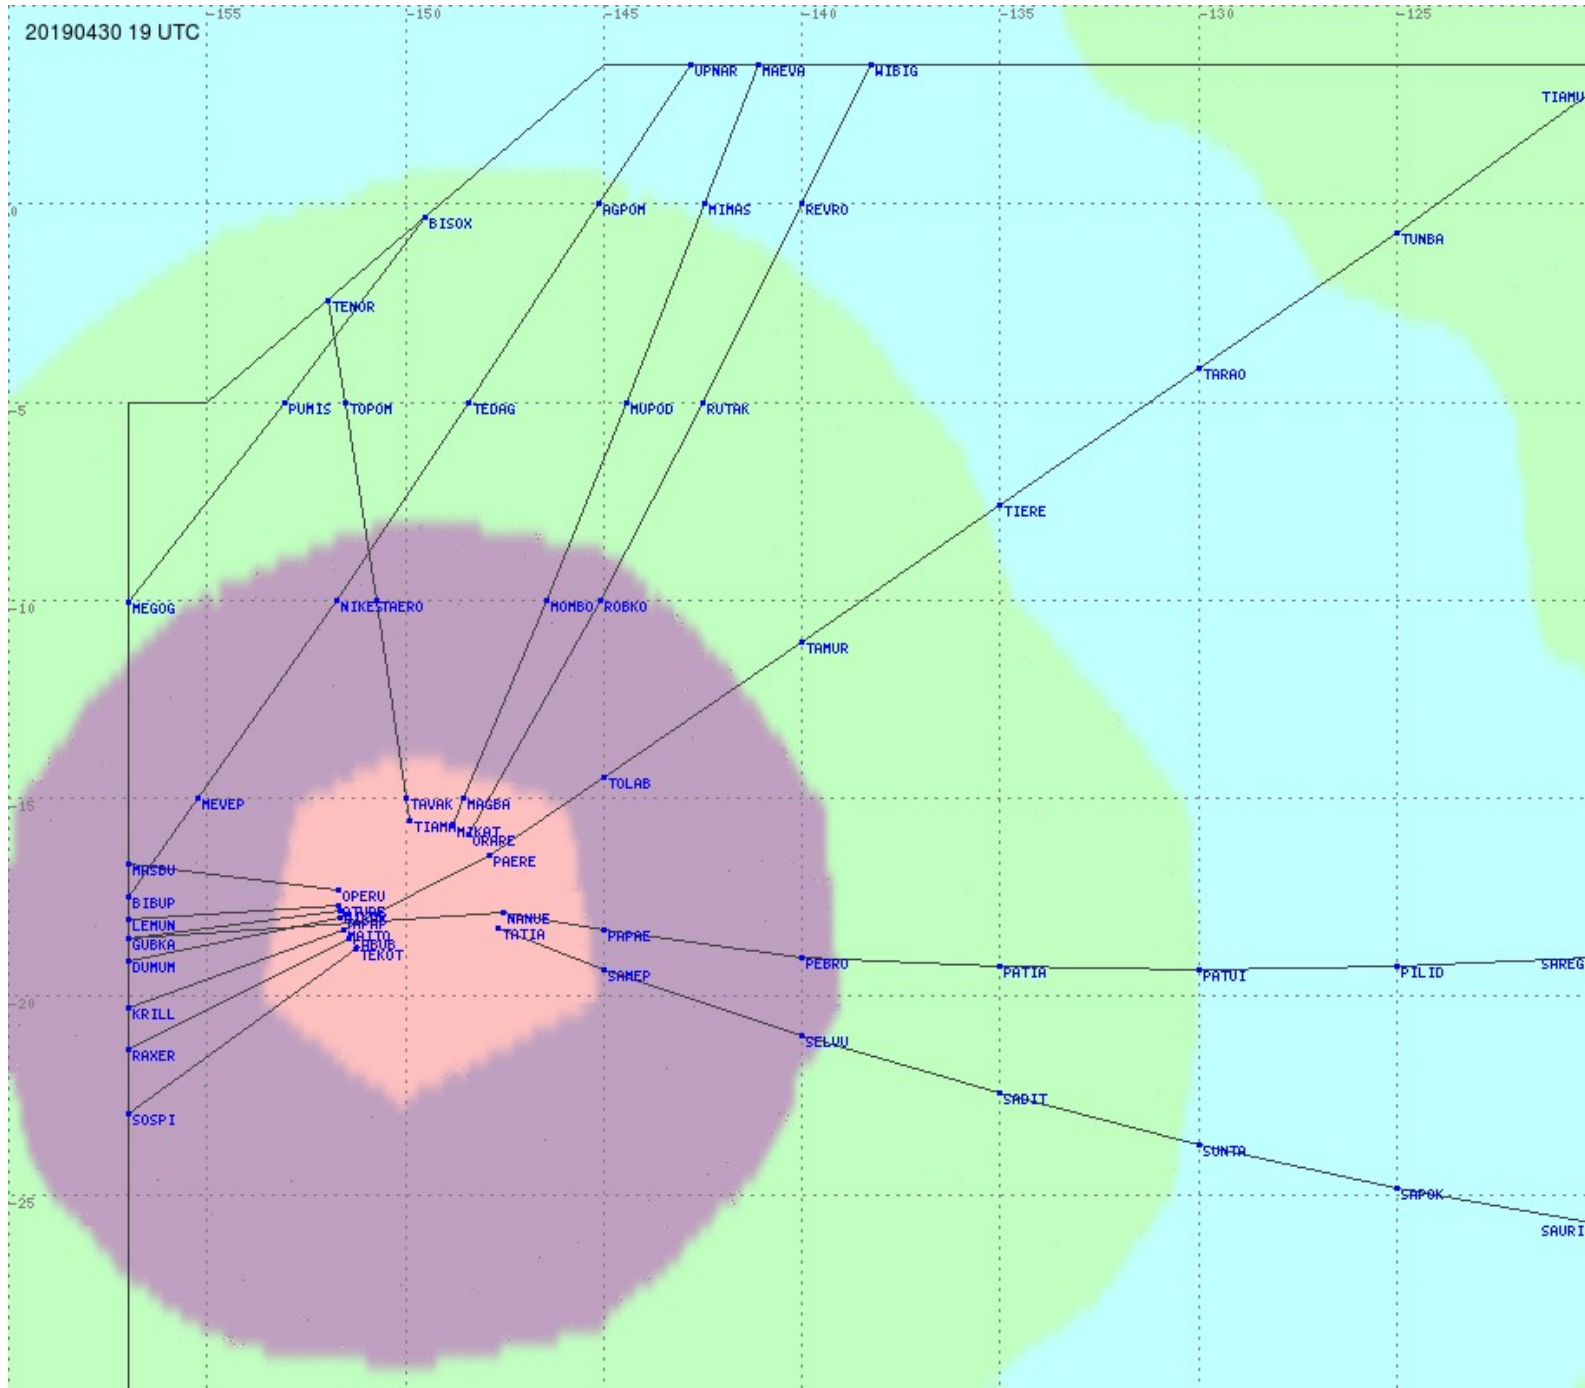

Tahiti FIR - HF Propag - 20190430

2.8 MHz 3.5 MHz 5.6 MHz 8.9 MHz 13.3 MHz 17.9 MHz None

Tahiti FIR - HF Propag - 20190430

Tahiti FIR - HF Propag - 20190430

Tahiti FIR - HF Propag - 20190430

Tahiti FIR - HF Propag - 20190430

2.8 MHz 3.5 MHz 5.6 MHz 8.9 MHz 13.3 MHz 17.9 MHz None

Tahiti FIR - HF Propag - 20190430

2.8 MHz
3.5 MHz
5.6 MHz
8.9 MHz
13.3 MHz
17.9 MHz
None

Tahiti FIR - HF Propag - 20190430

2.8 MHz
3.5 MHz
5.6 MHz
8.9 MHz
13.3 MHz
17.9 MHz
None

Tahiti FIR - HF Propag - 20190430

2.8 MHz 3.5 MHz 5.6 MHz 8.9 MHz 13.3 MHz 17.9 MHz None

Tahiti FIR - HF Propag - 20190430

2.8 MHz 3.5 MHz 5.6 MHz 8.9 MHz 13.3 MHz 17.9 MHz None

Tahiti FIR - HF Propag - 20190430