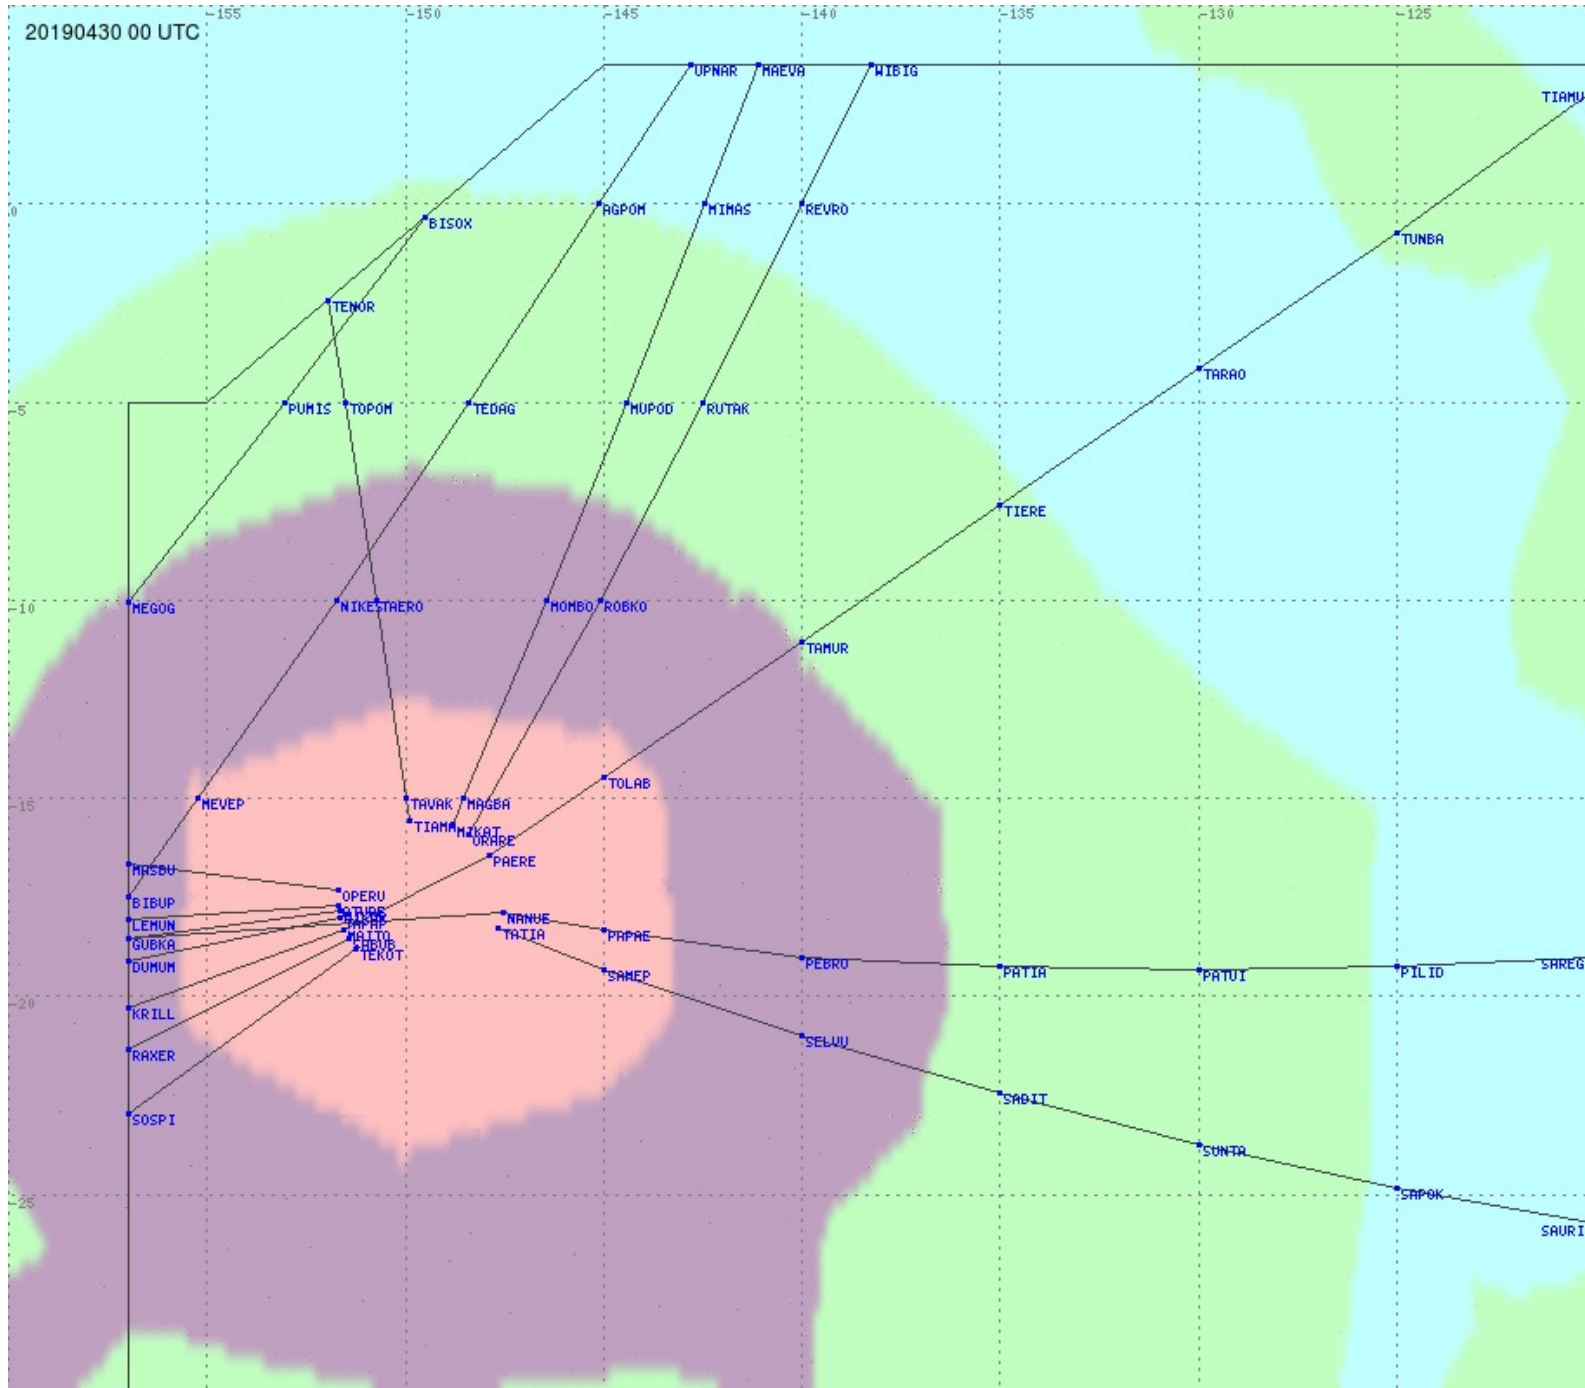

Tahiti FIR - HF Propag - 20190430

2.8 MHz 3.5 MHz 5.6 MHz 8.9 MHz 13.3 MHz 17.9 MHz None

Tahiti FIR - HF Propag - 20190430

2.8 MHz 3.5 MHz 5.6 MHz 8.9 MHz 13.3 MHz 17.9 MHz None

Tahiti FIR - HF Propag - 20190430

2.8 MHz 3.5 MHz 5.6 MHz 8.9 MHz 13.3 MHz 17.9 MHz None

Tahiti FIR - HF Propag - 20190430

2.8 MHz 3.5 MHz 5.6 MHz 8.9 MHz 13.3 MHz 17.9 MHz None

Tahiti FIR - HF Propag - 20190430

2.8 MHz 3.5 MHz 5.6 MHz 8.9 MHz 13.3 MHz 17.9 MHz None