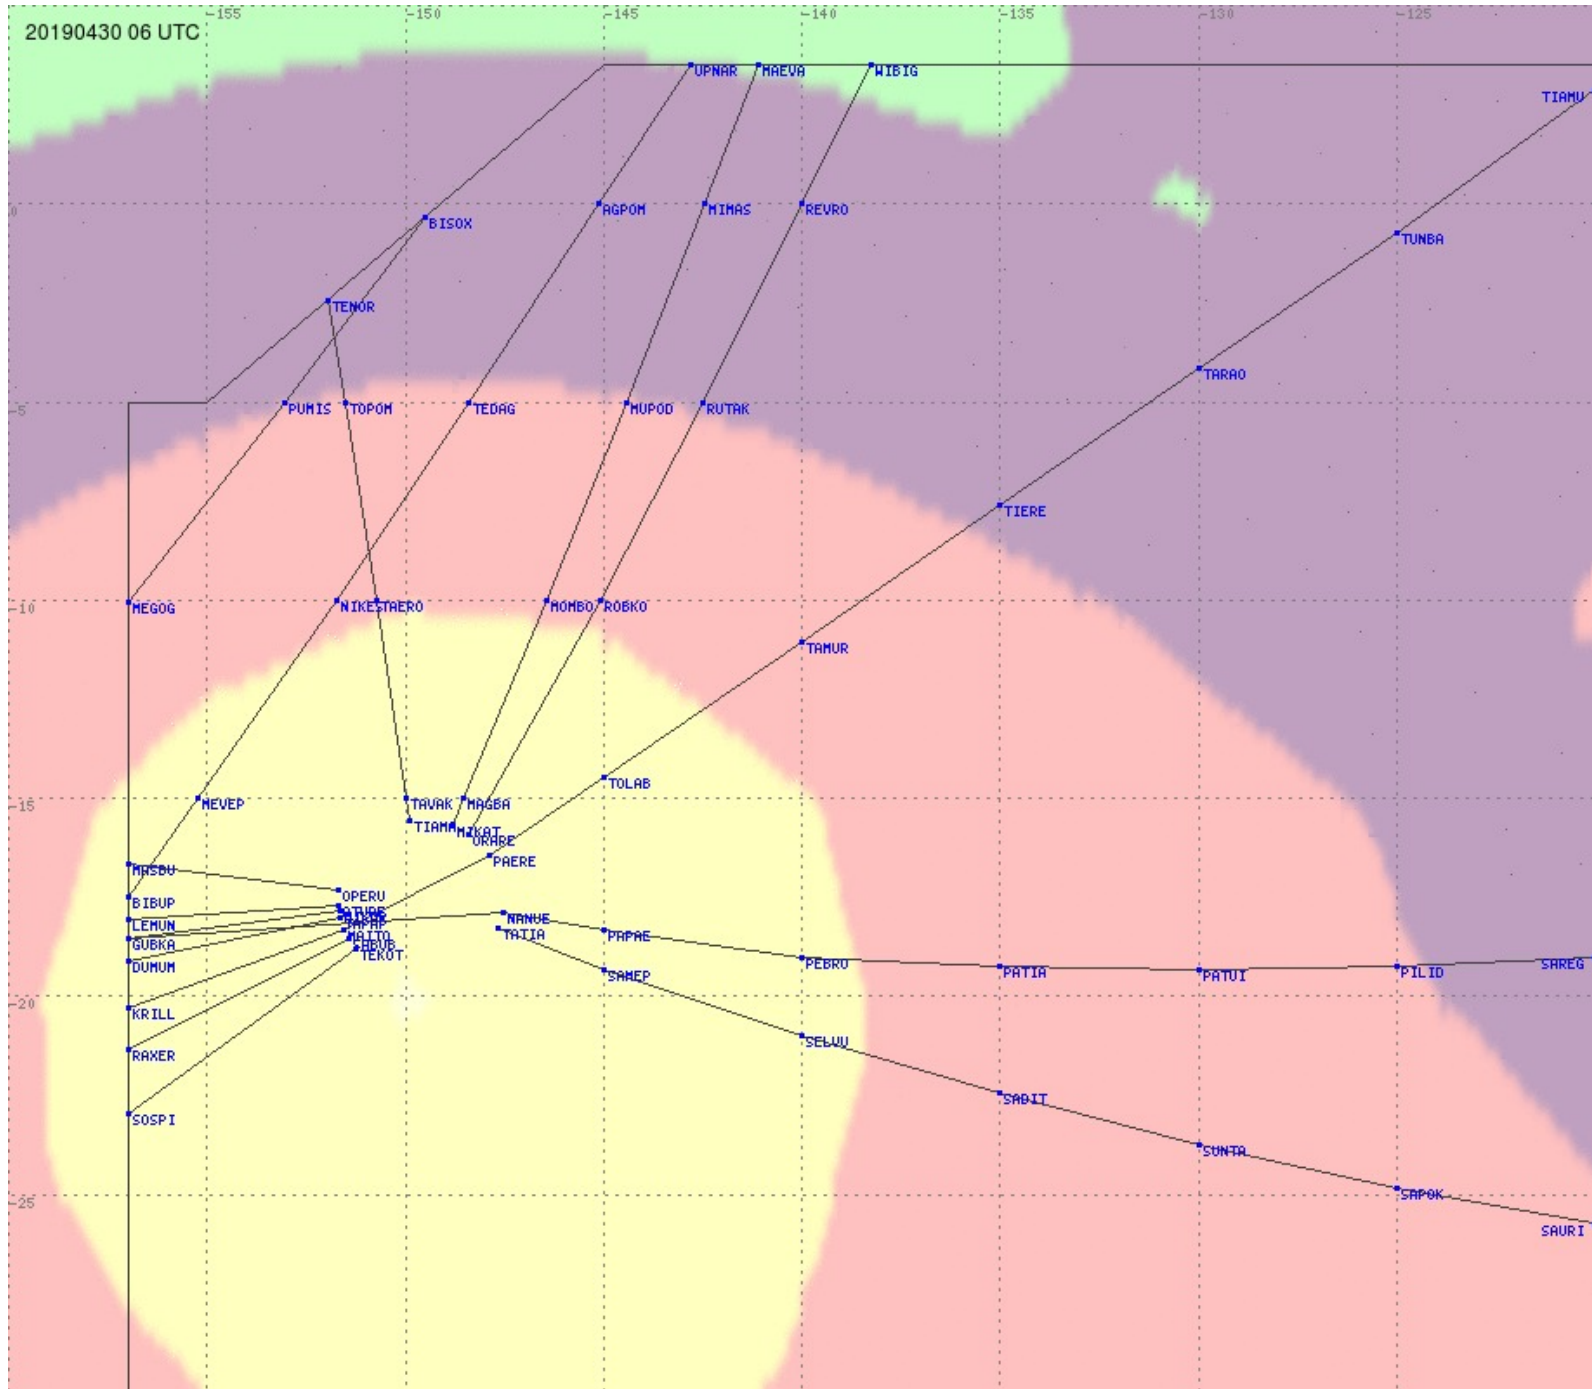

Tahiti FIR - HF Propag - 20190430

2.8 MHz 3.5 MHz 5.6 MHz 8.9 MHz 13.3 MHz 17.9 MHz None

Tahiti FIR - HF Propag - 20190430

2.8 MHz 3.5 MHz 5.6 MHz 8.9 MHz 13.3 MHz 17.9 MHz None

Tahiti FIR - HF Propag - 20190430

2.8 MHz 3.5 MHz 5.6 MHz 8.9 MHz 13.3 MHz 17.9 MHz None

Tahiti FIR - HF Propag - 20190430

2.8 MHz 3.5 MHz 5.6 MHz 8.9 MHz 13.3 MHz 17.9 MHz None

Tahiti FIR - HF Propag - 20190430

2.8 MHz 3.5 MHz 5.6 MHz 8.9 MHz 13.3 MHz 17.9 MHz None