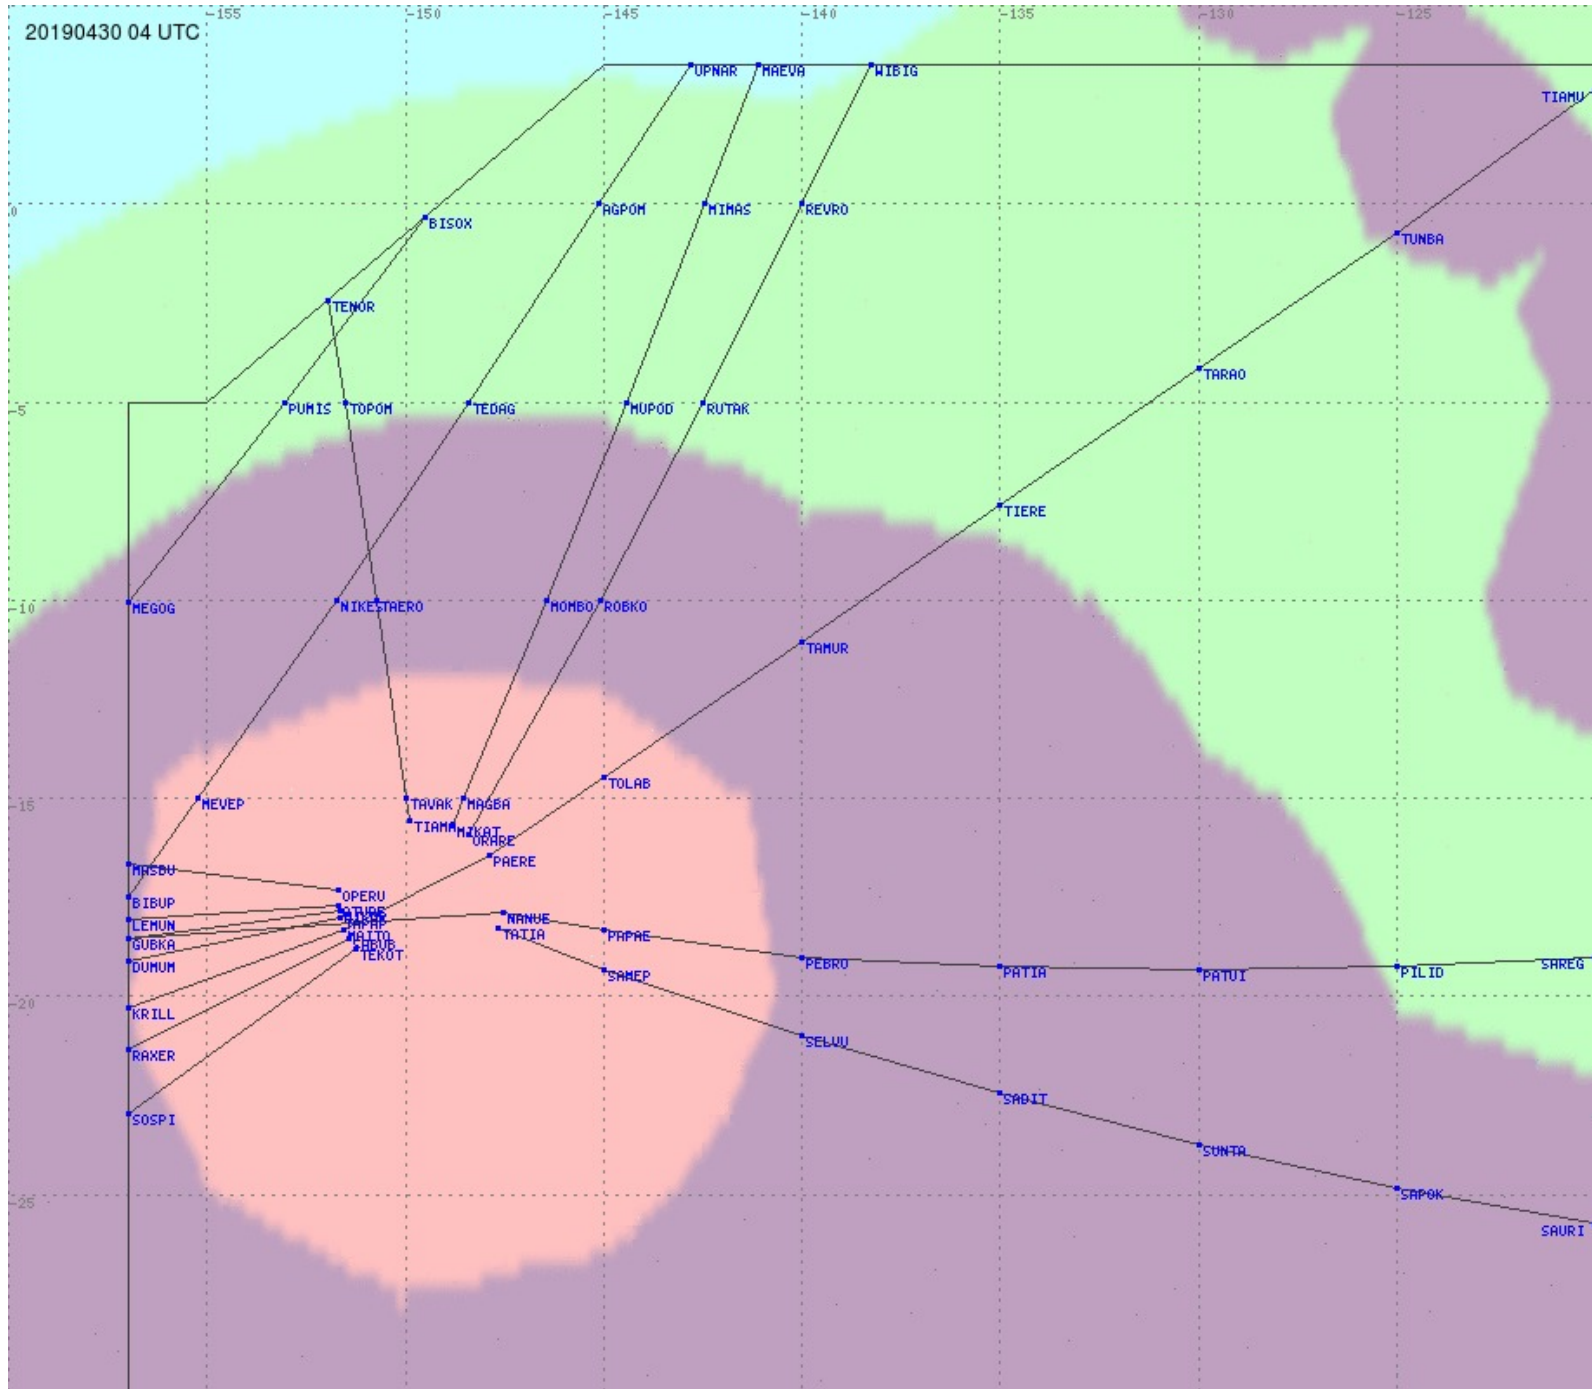

Tahiti FIR - HF Propag - 20190430

2.8 MHz 3.5 MHz 5.6 MHz 8.9 MHz 13.3 MHz 17.9 MHz None

Tahiti FIR - HF Propag - 20190430

2.8 MHz 3.5 MHz 5.6 MHz 8.9 MHz 13.3 MHz 17.9 MHz None

Tahiti FIR - HF Propag - 20190430

2.8 MHz 3.5 MHz 5.6 MHz 8.9 MHz 13.3 MHz 17.9 MHz None

Tahiti FIR - HF Propag - 20190430

2.8 MHz 3.5 MHz 5.6 MHz 8.9 MHz 13.3 MHz 17.9 MHz None

Tahiti FIR - HF Propag - 20190430

2.8 MHz 3.5 MHz 5.6 MHz 8.9 MHz 13.3 MHz 17.9 MHz None