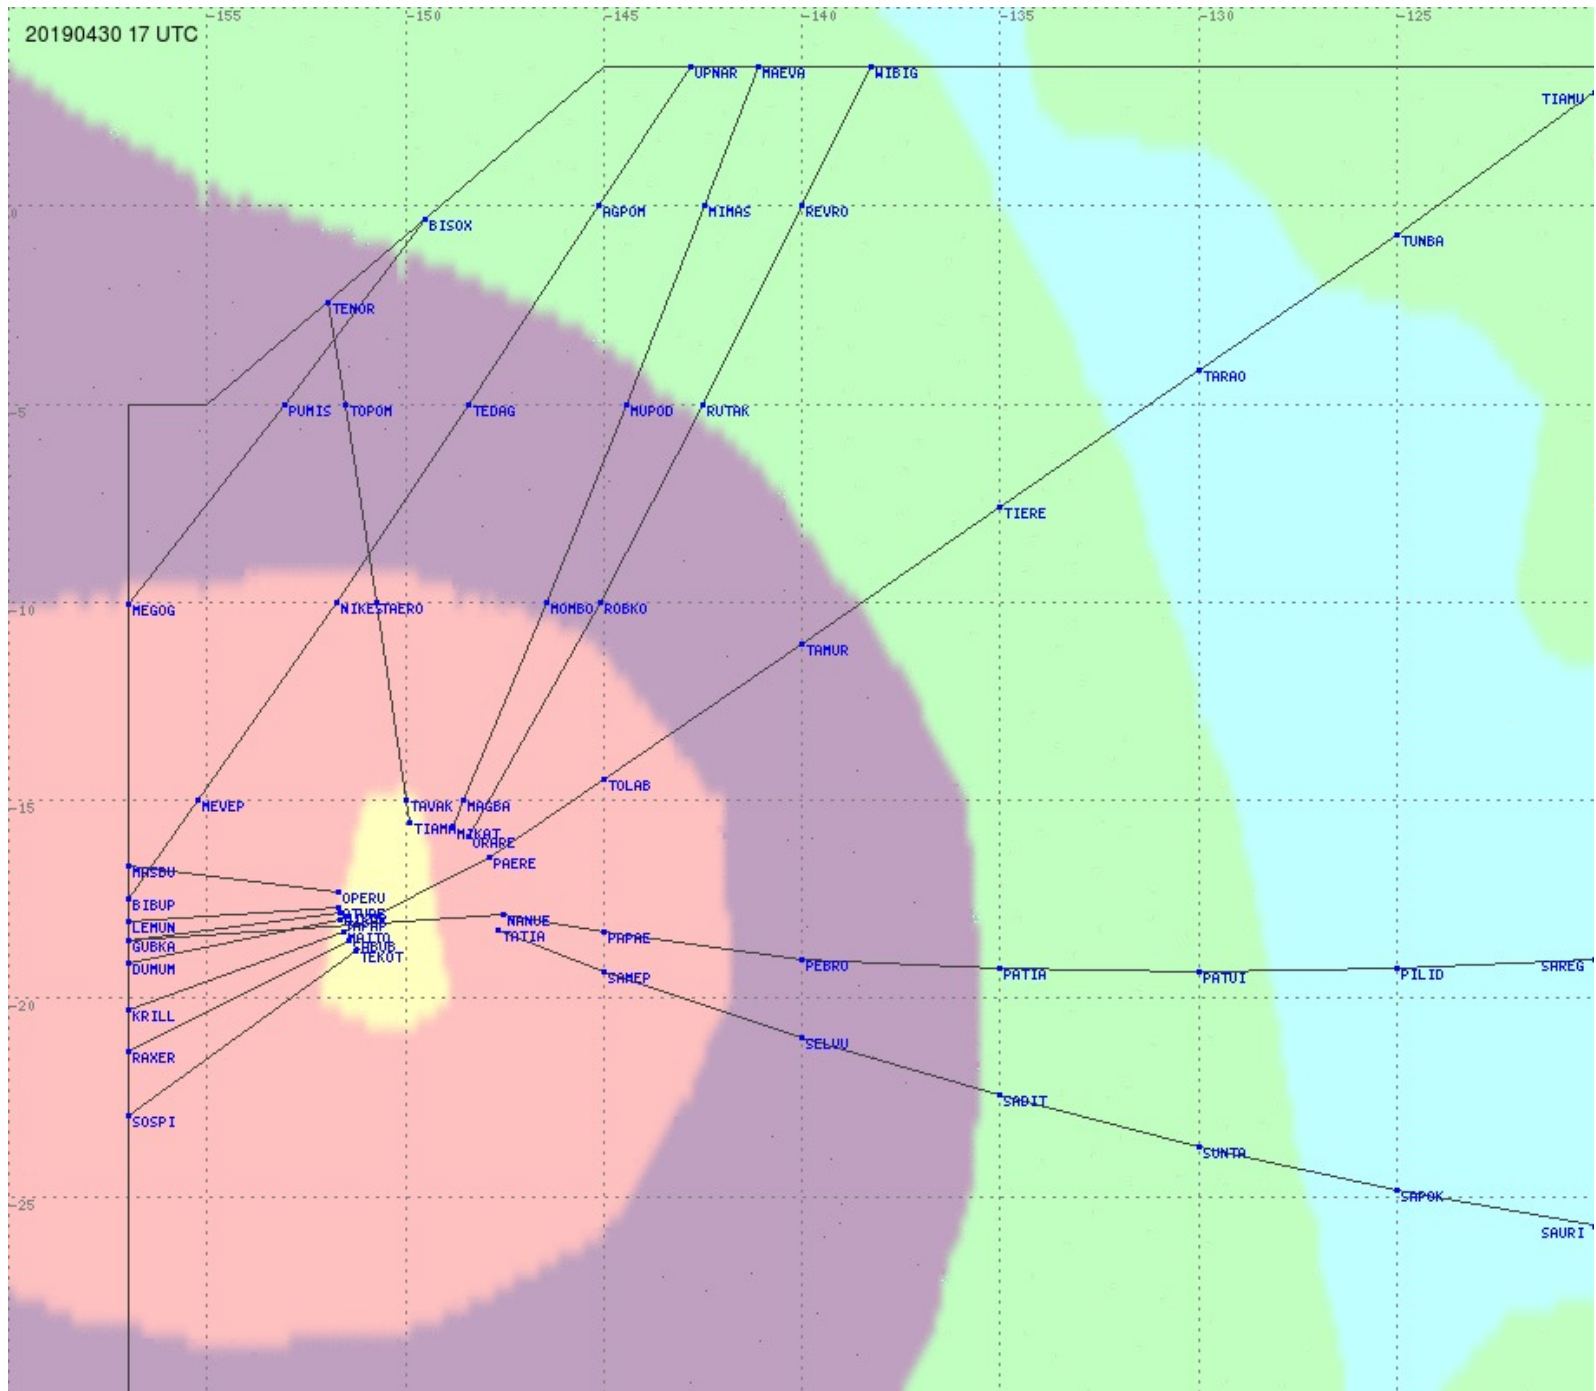

Tahiti FIR - HF Propag - 20190430

2.8 MHz 3.5 MHz 5.6 MHz 8.9 MHz 13.3 MHz 17.9 MHz None

Tahiti FIR - HF Propag - 20190430

Tahiti FIR - HF Propag - 20190430

Tahiti FIR - HF Propag - 20190430

Tahiti FIR - HF Propag - 20190430

2.8 MHz 3.5 MHz 5.6 MHz 8.9 MHz 13.3 MHz 17.9 MHz None

Tahiti FIR - HF Propag - 20190430

2.8 MHz
3.5 MHz
5.6 MHz
8.9 MHz
13.3 MHz
17.9 MHz
None

Tahiti FIR - HF Propag - 20190430

2.8 MHz
3.5 MHz
5.6 MHz
8.9 MHz
13.3 MHz
17.9 MHz
None

Tahiti FIR - HF Propag - 20190430

2.8 MHz 3.5 MHz 5.6 MHz 8.9 MHz 13.3 MHz 17.9 MHz None

Tahiti FIR - HF Propag - 20190430

2.8 MHz 3.5 MHz 5.6 MHz 8.9 MHz 13.3 MHz 17.9 MHz None

Tahiti FIR - HF Propag - 20190430