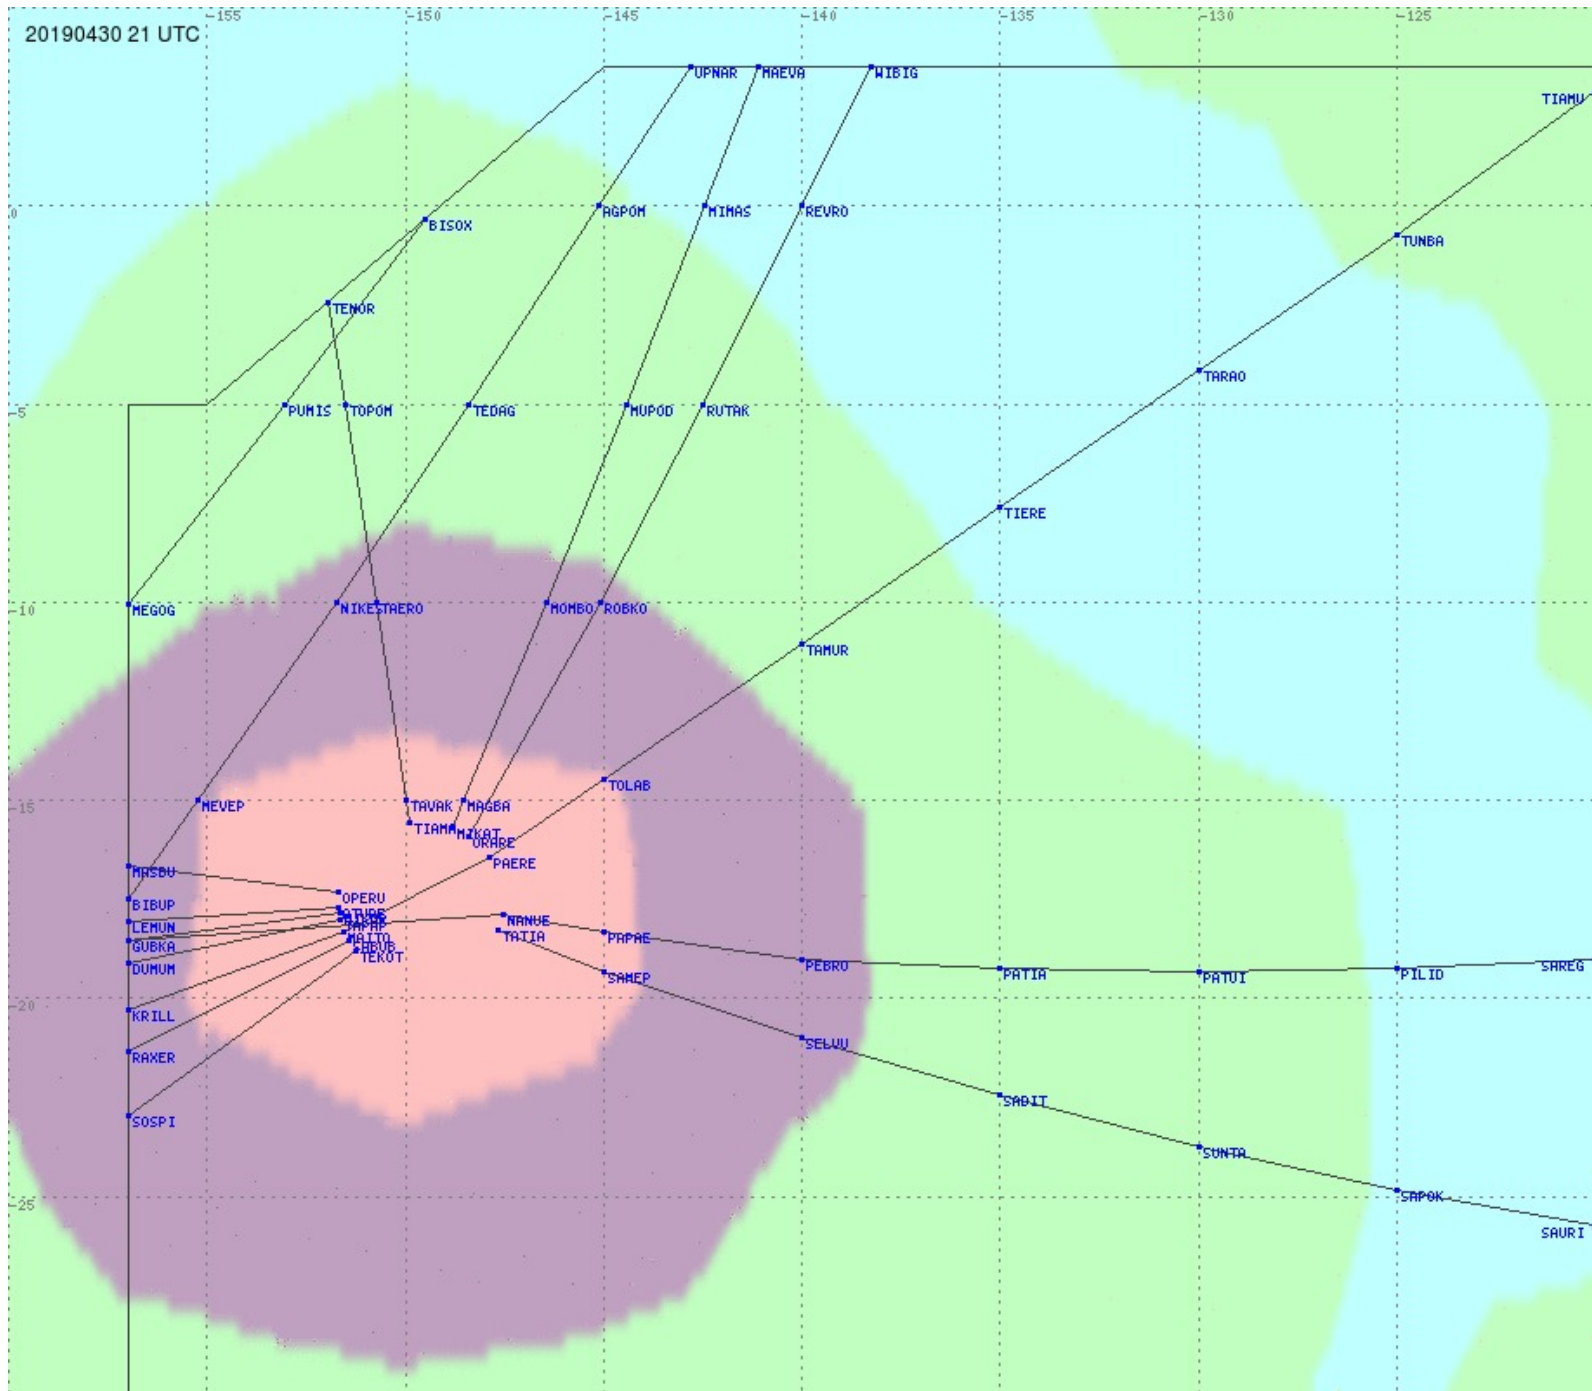

Tahiti FIR - HF Propag - 20190430

2.8 MHz 3.5 MHz 5.6 MHz 8.9 MHz 13.3 MHz 17.9 MHz None

Tahiti FIR - HF Propag - 20190430

Tahiti FIR - HF Propag - 20190430

Tahiti FIR - HF Propag - 20190430

Tahiti FIR - HF Propag - 20190430

2.8 MHz 3.5 MHz 5.6 MHz 8.9 MHz 13.3 MHz 17.9 MHz None

Tahiti FIR - HF Propag - 20190430

2.8 MHz
3.5 MHz
5.6 MHz
8.9 MHz
13.3 MHz
17.9 MHz
None

Tahiti FIR - HF Propag - 20190430

2.8 MHz
3.5 MHz
5.6 MHz
8.9 MHz
13.3 MHz
17.9 MHz
None

Tahiti FIR - HF Propag - 20190430

2.8 MHz 3.5 MHz 5.6 MHz 8.9 MHz 13.3 MHz 17.9 MHz None

Tahiti FIR - HF Propag - 20190430

2.8 MHz 3.5 MHz 5.6 MHz 8.9 MHz 13.3 MHz 17.9 MHz None

Tahiti FIR - HF Propag - 20190430

2.8 MHz 3.5 MHz 5.6 MHz 8.9 MHz 13.3 MHz 17.9 MHz None

Tahiti FIR - HF Propag - 20190430

2.8 MHz 3.5 MHz 5.6 MHz 8.9 MHz 13.3 MHz 17.9 MHz None

Tahiti FIR - HF Propag - 20190430

Tahiti FIR - HF Propag - 20190430