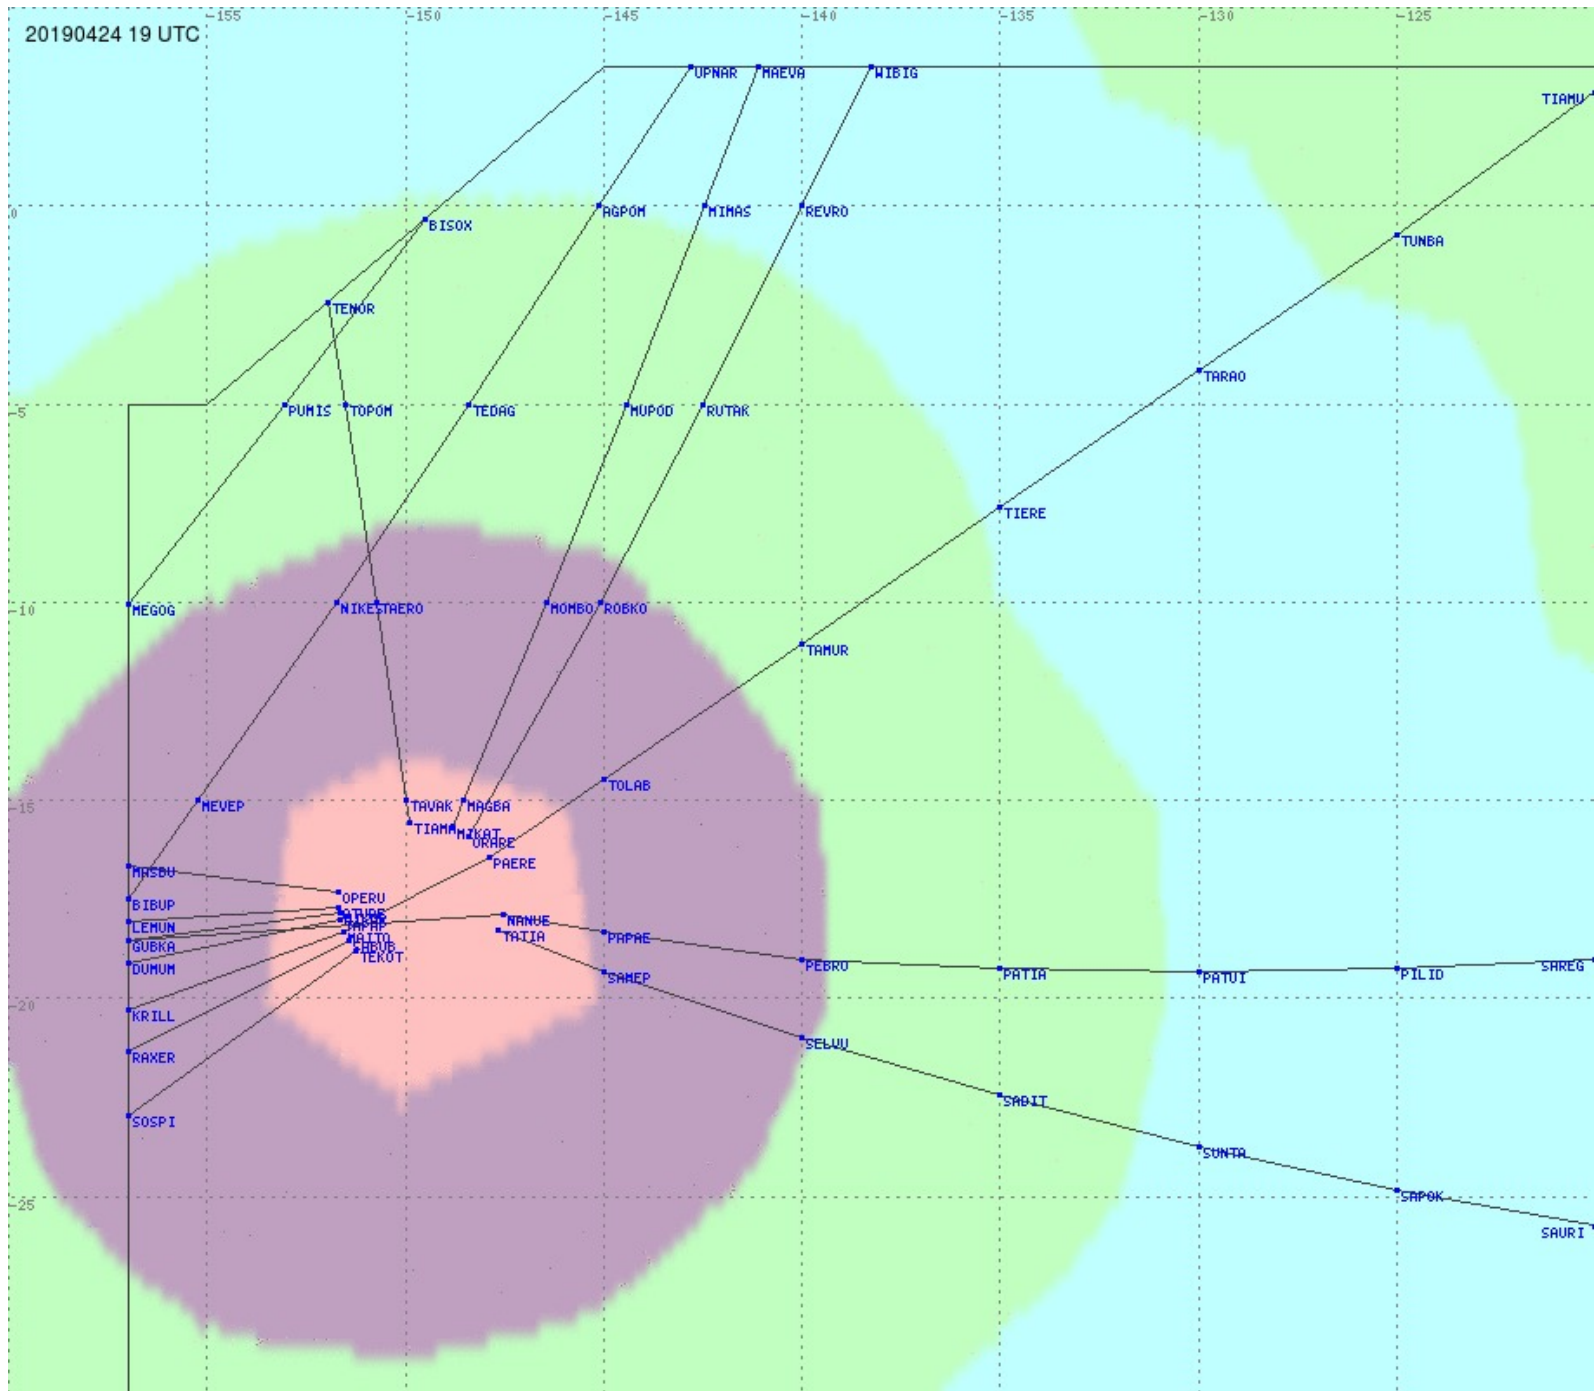

Tahiti FIR - HF Propag - 20190424

Tahiti FIR - HF Propag - 20190424

Tahiti FIR - HF Propag - 20190424

Tahiti FIR - HF Propag - 20190424

Tahiti FIR - HF Propag - 20190424

2.8 MHz
3.5 MHz
5.6 MHz
8.9 MHz
13.3 MHz
17.9 MHz
None

Tahiti FIR - HF Propag - 20190424

2.8 MHz 3.5 MHz 5.6 MHz 8.9 MHz 13.3 MHz 17.9 MHz None

Tahiti FIR - HF Propag - 20190424

2.8 MHz
3.5 MHz
5.6 MHz
8.9 MHz
13.3 MHz
17.9 MHz
None

Tahiti FIR - HF Propag - 20190424

2.8 MHz 3.5 MHz 5.6 MHz 8.9 MHz 13.3 MHz 17.9 MHz None

Tahiti FIR - HF Propag - 20190424

2.8 MHz
3.5 MHz
5.6 MHz
8.9 MHz
13.3 MHz
17.9 MHz
None

Tahiti FIR - HF Propag - 20190424

2.8 MHz 3.5 MHz 5.6 MHz 8.9 MHz 13.3 MHz 17.9 MHz None