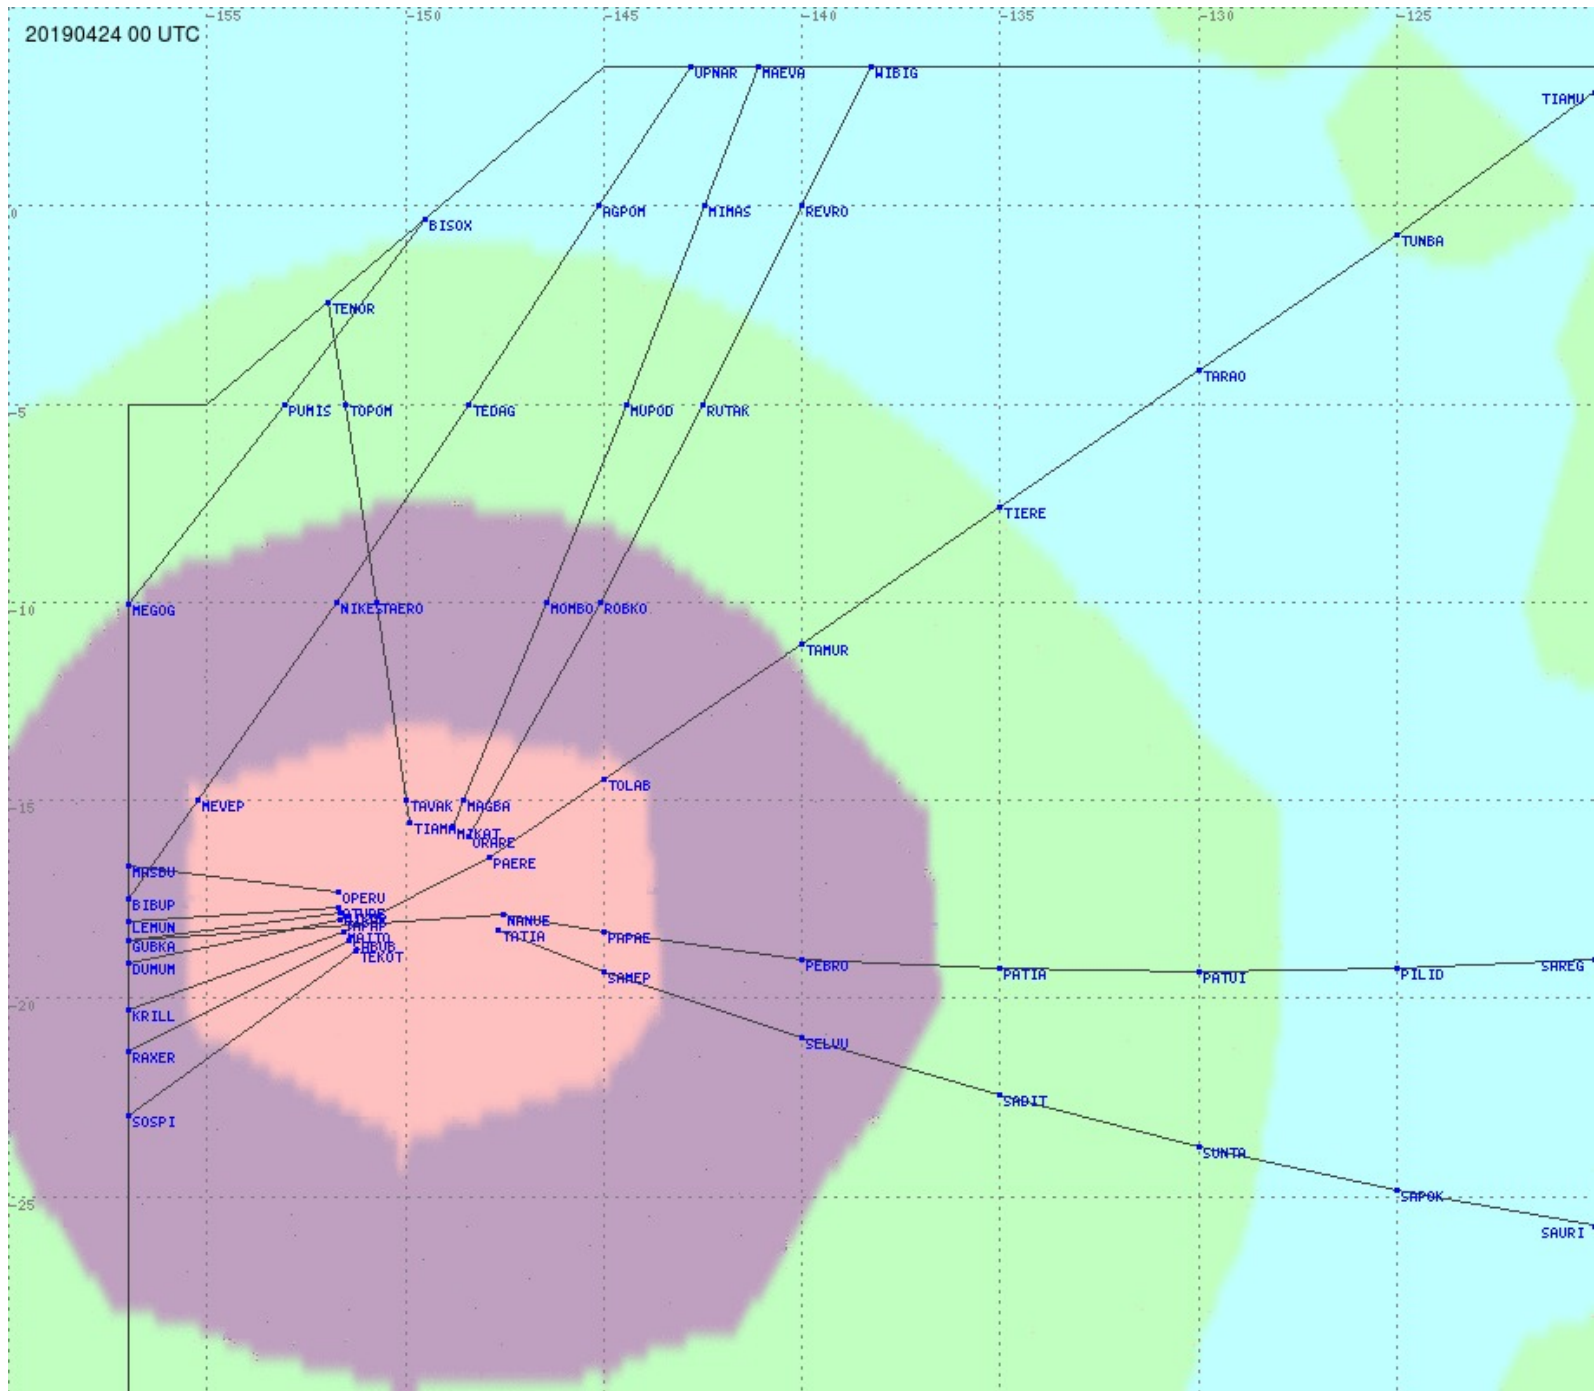

Tahiti FIR - HF Propag - 20190424

2.8 MHz 3.5 MHz 5.6 MHz 8.9 MHz 13.3 MHz 17.9 MHz None

Tahiti FIR - HF Propag - 20190424

2.8 MHz 3.5 MHz 5.6 MHz 8.9 MHz 13.3 MHz 17.9 MHz None

Tahiti FIR - HF Propag - 20190424

2.8 MHz 3.5 MHz 5.6 MHz 8.9 MHz 13.3 MHz 17.9 MHz None

Tahiti FIR - HF Propag - 20190424

2.8 MHz 3.5 MHz 5.6 MHz 8.9 MHz 13.3 MHz 17.9 MHz None

Tahiti FIR - HF Propag - 20190424

2.8 MHz 3.5 MHz 5.6 MHz 8.9 MHz 13.3 MHz 17.9 MHz None