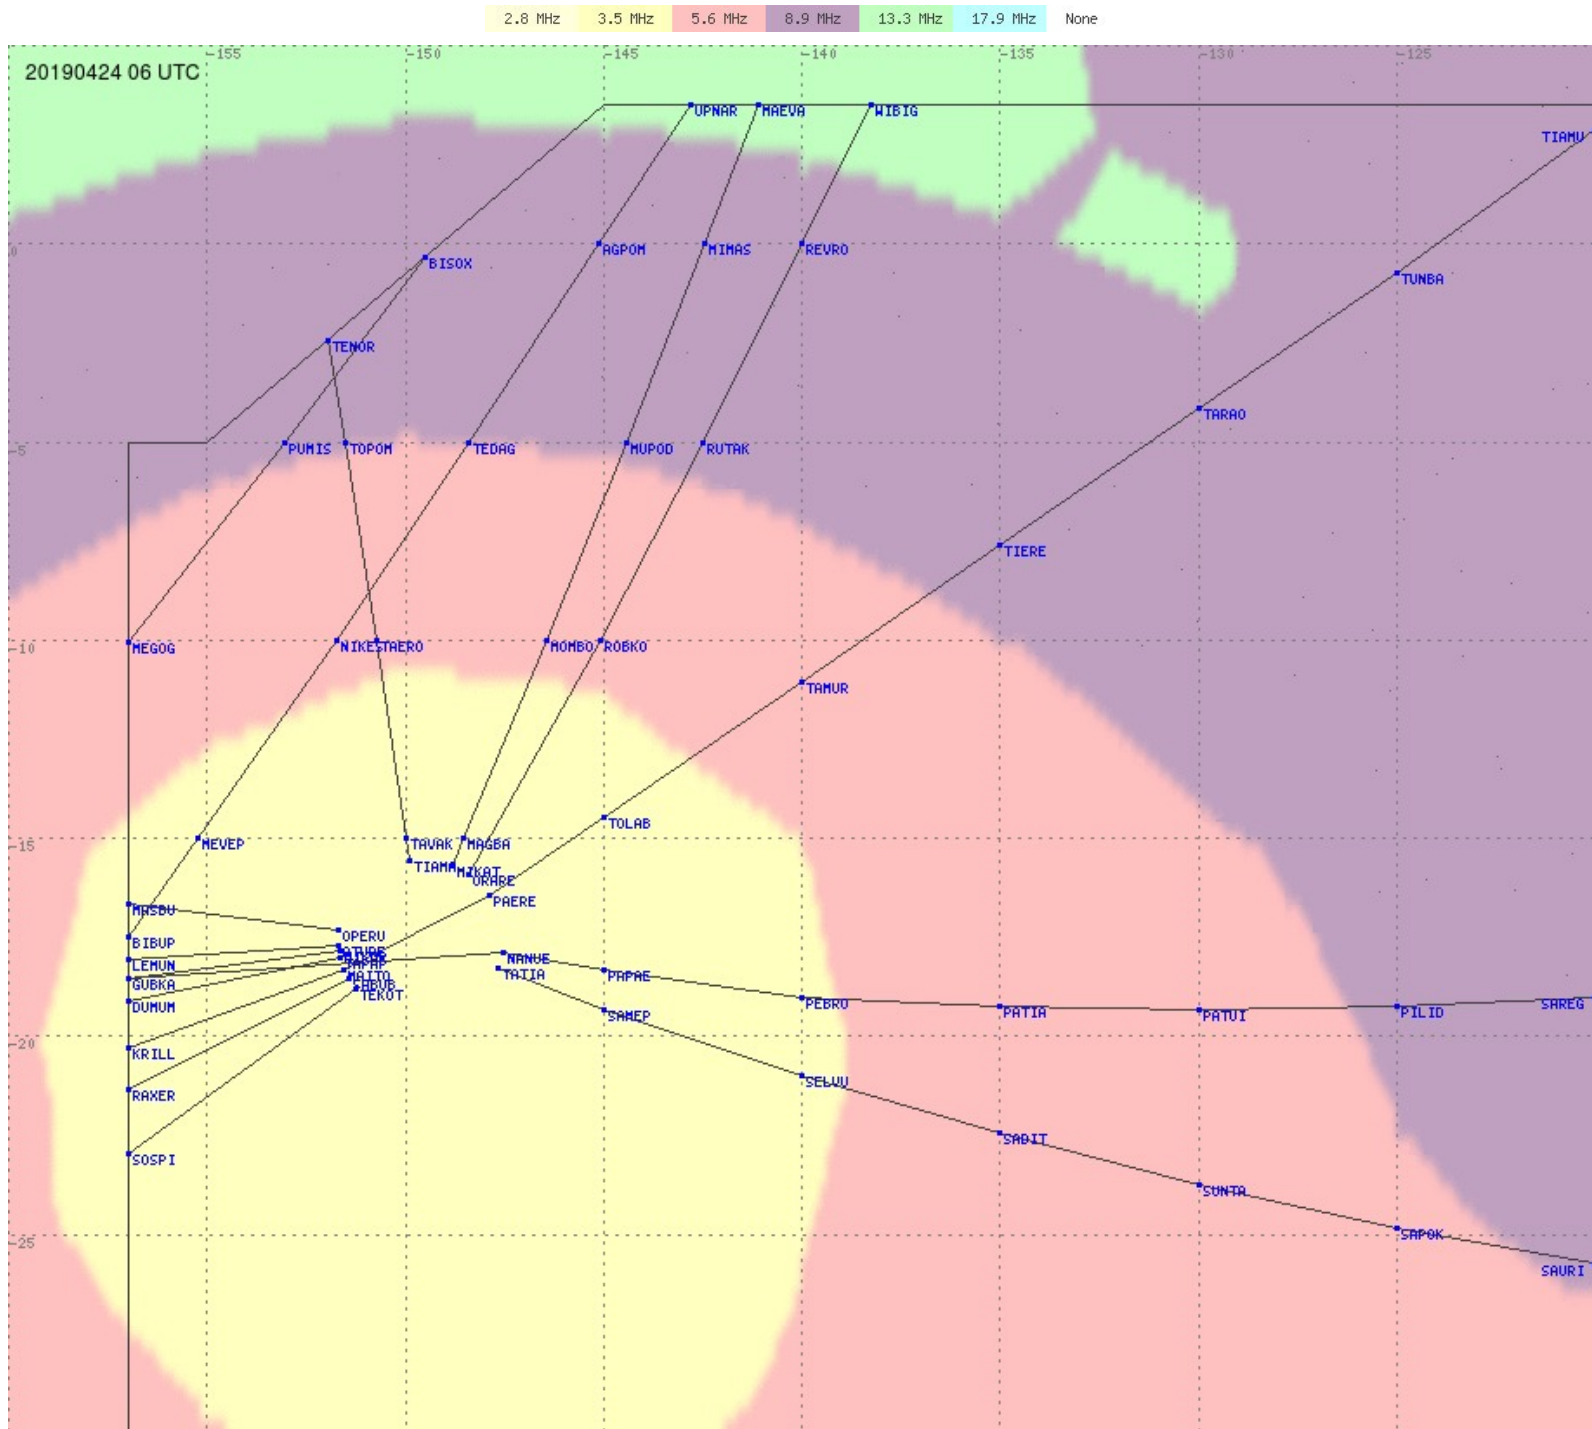

Tahiti FIR - HF Propag - 20190424