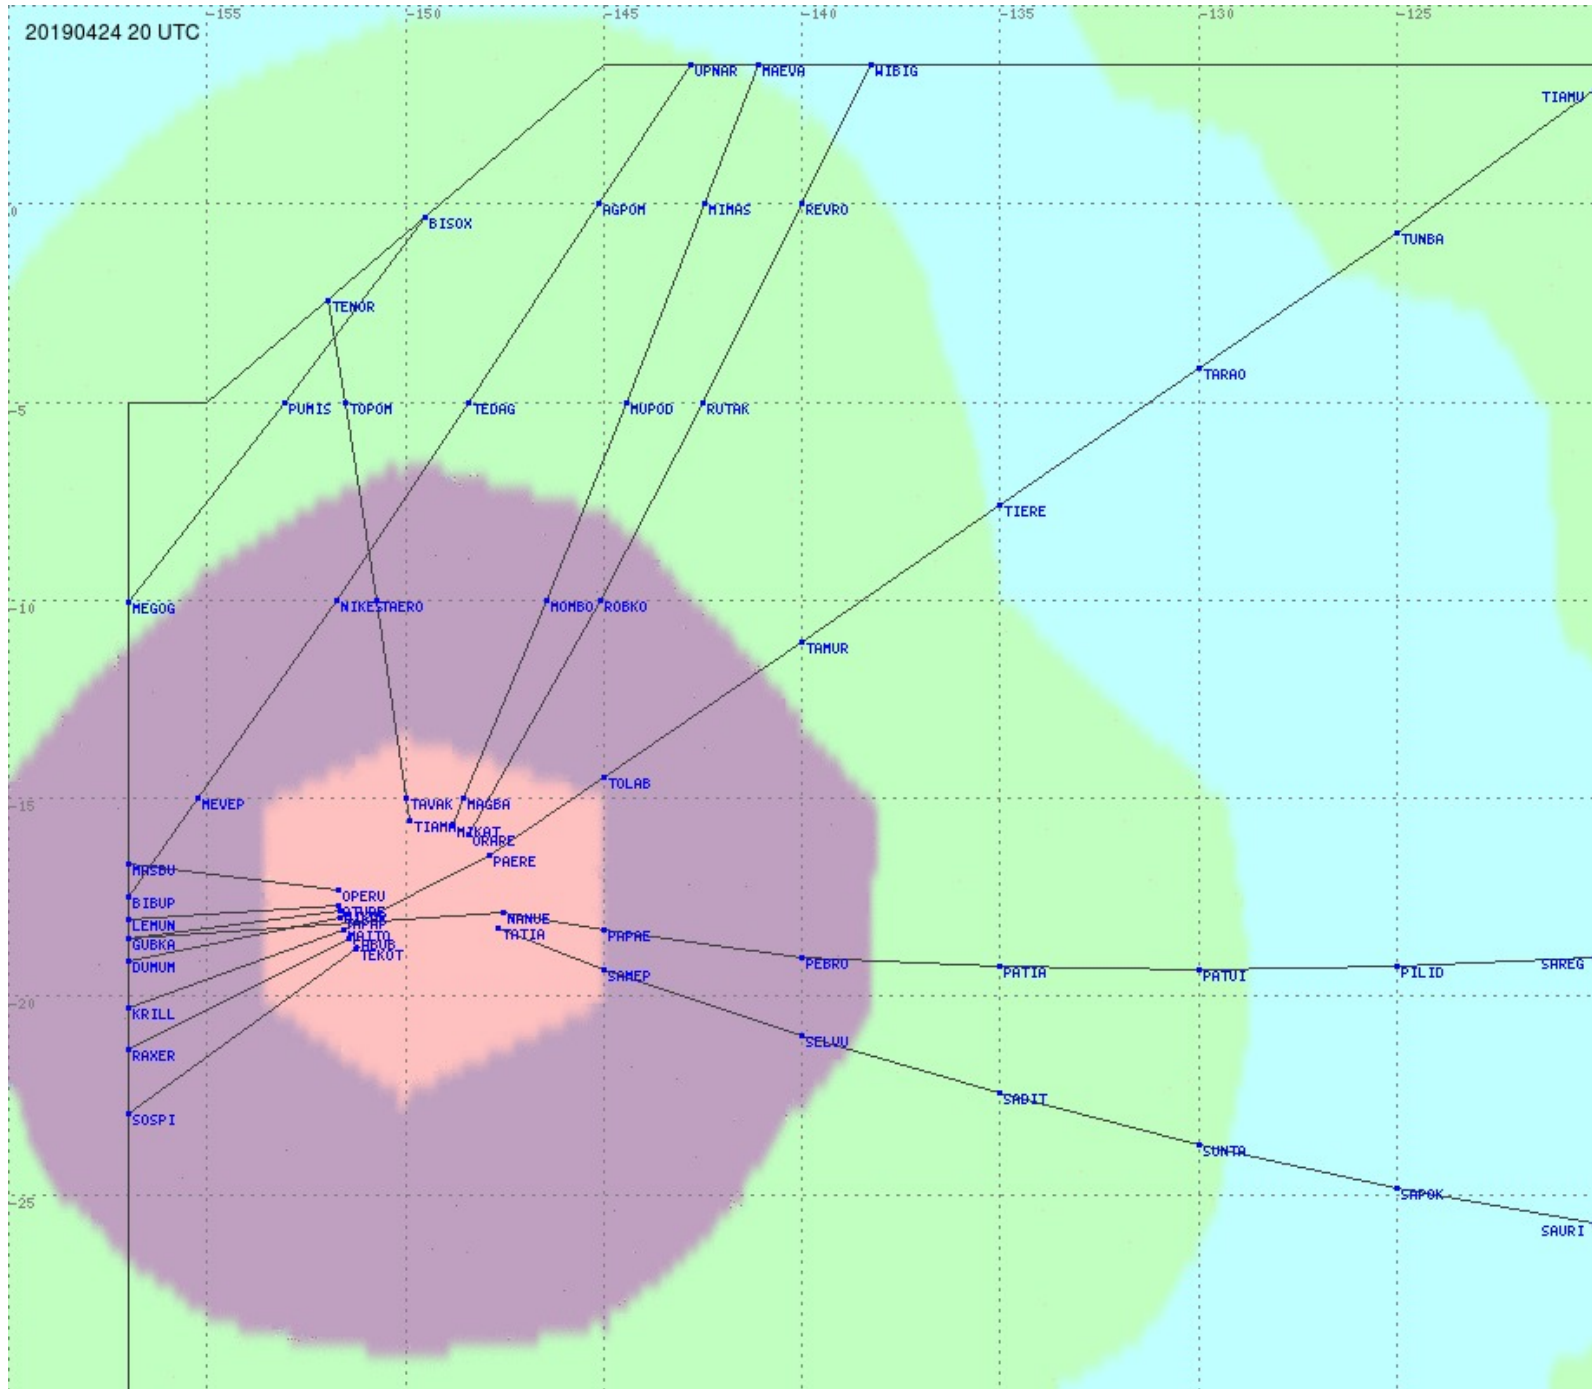

Tahiti FIR - HF Propag - 20190424

2.8 MHz 3.5 MHz 5.6 MHz 8.9 MHz 13.3 MHz 17.9 MHz None

Tahiti FIR - HF Propag - 20190424

2.8 MHz 3.5 MHz 5.6 MHz 8.9 MHz 13.3 MHz 17.9 MHz None

Tahiti FIR - HF Propag - 20190424

Tahiti FIR - HF Propag - 20190424

Tahiti FIR - HF Propag - 20190424

Tahiti FIR - HF Propag - 20190424

Tahiti FIR - HF Propag - 20190424

Tahiti FIR - HF Propag - 20190424

2.8 MHz
3.5 MHz
5.6 MHz
8.9 MHz
13.3 MHz
17.9 MHz
None

2.8 MHz 3.5 MHz 5.6 MHz 8.9 MHz 13.3 MHz 17.9 MHz None

Tahiti FIR - HF Propag - 20190424

2.8 MHz
3.5 MHz
5.6 MHz
8.9 MHz
13.3 MHz
17.9 MHz
None

Tahiti FIR - HF Propag - 20190424

2.8 MHz 3.5 MHz 5.6 MHz 8.9 MHz 13.3 MHz 17.9 MHz None