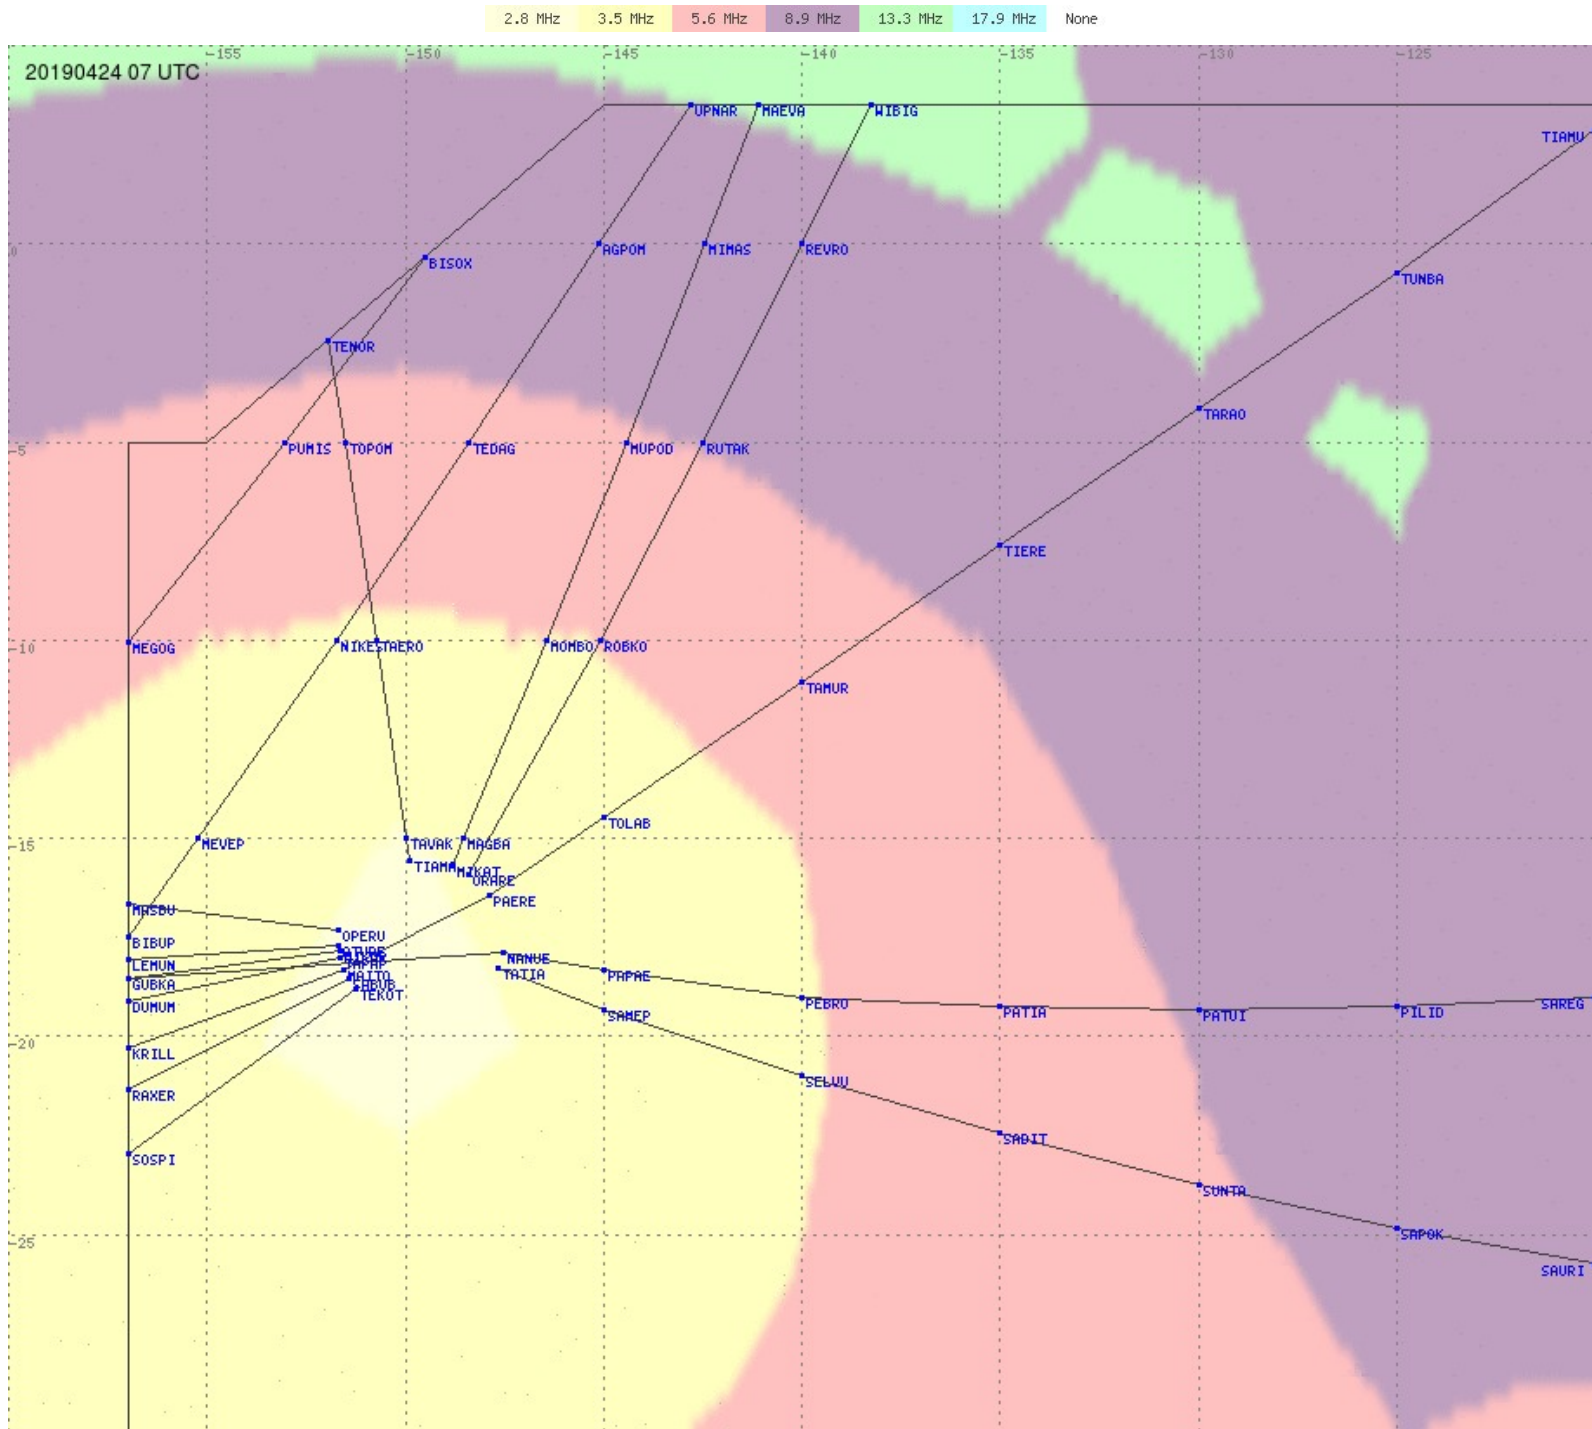

Tahiti FIR - HF Propag - 20190424