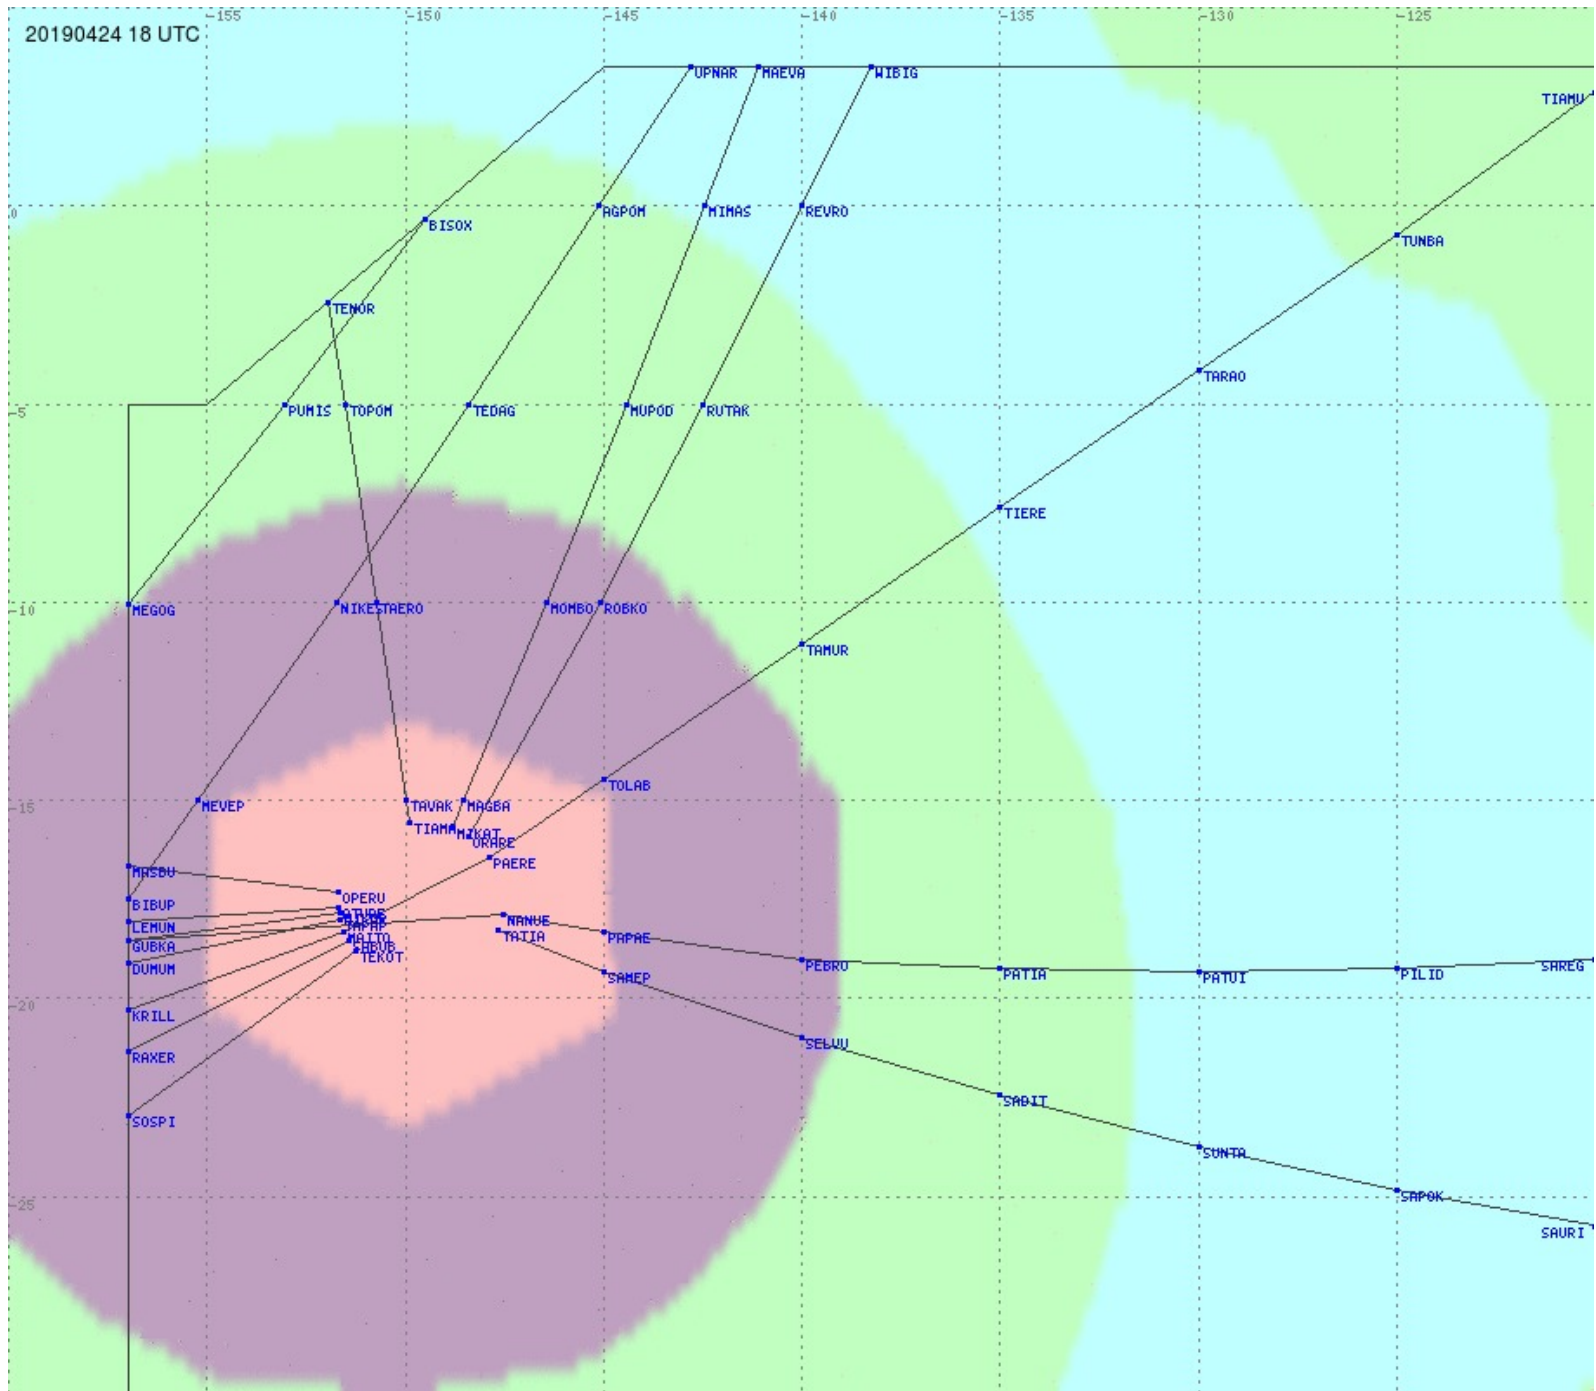

Tahiti FIR - HF Propag - 20190424

Tahiti FIR - HF Propag - 20190424

Tahiti FIR - HF Propag - 20190424

Tahiti FIR - HF Propag - 20190424

Tahiti FIR - HF Propag - 20190424

2.8 MHz
3.5 MHz
5.6 MHz
8.9 MHz
13.3 MHz
17.9 MHz
None

Tahiti FIR - HF Propag - 20190424

2.8 MHz 3.5 MHz 5.6 MHz 8.9 MHz 13.3 MHz 17.9 MHz None

Tahiti FIR - HF Propag - 20190424

2.8 MHz
3.5 MHz
5.6 MHz
8.9 MHz
13.3 MHz
17.9 MHz
None

Tahiti FIR - HF Propag - 20190424

2.8 MHz 3.5 MHz 5.6 MHz 8.9 MHz 13.3 MHz 17.9 MHz None

Tahiti FIR - HF Propag - 20190424

2.8 MHz
3.5 MHz
5.6 MHz
8.9 MHz
13.3 MHz
17.9 MHz
None

Tahiti FIR - HF Propag - 20190424

2.8 MHz 3.5 MHz 5.6 MHz 8.9 MHz 13.3 MHz 17.9 MHz None