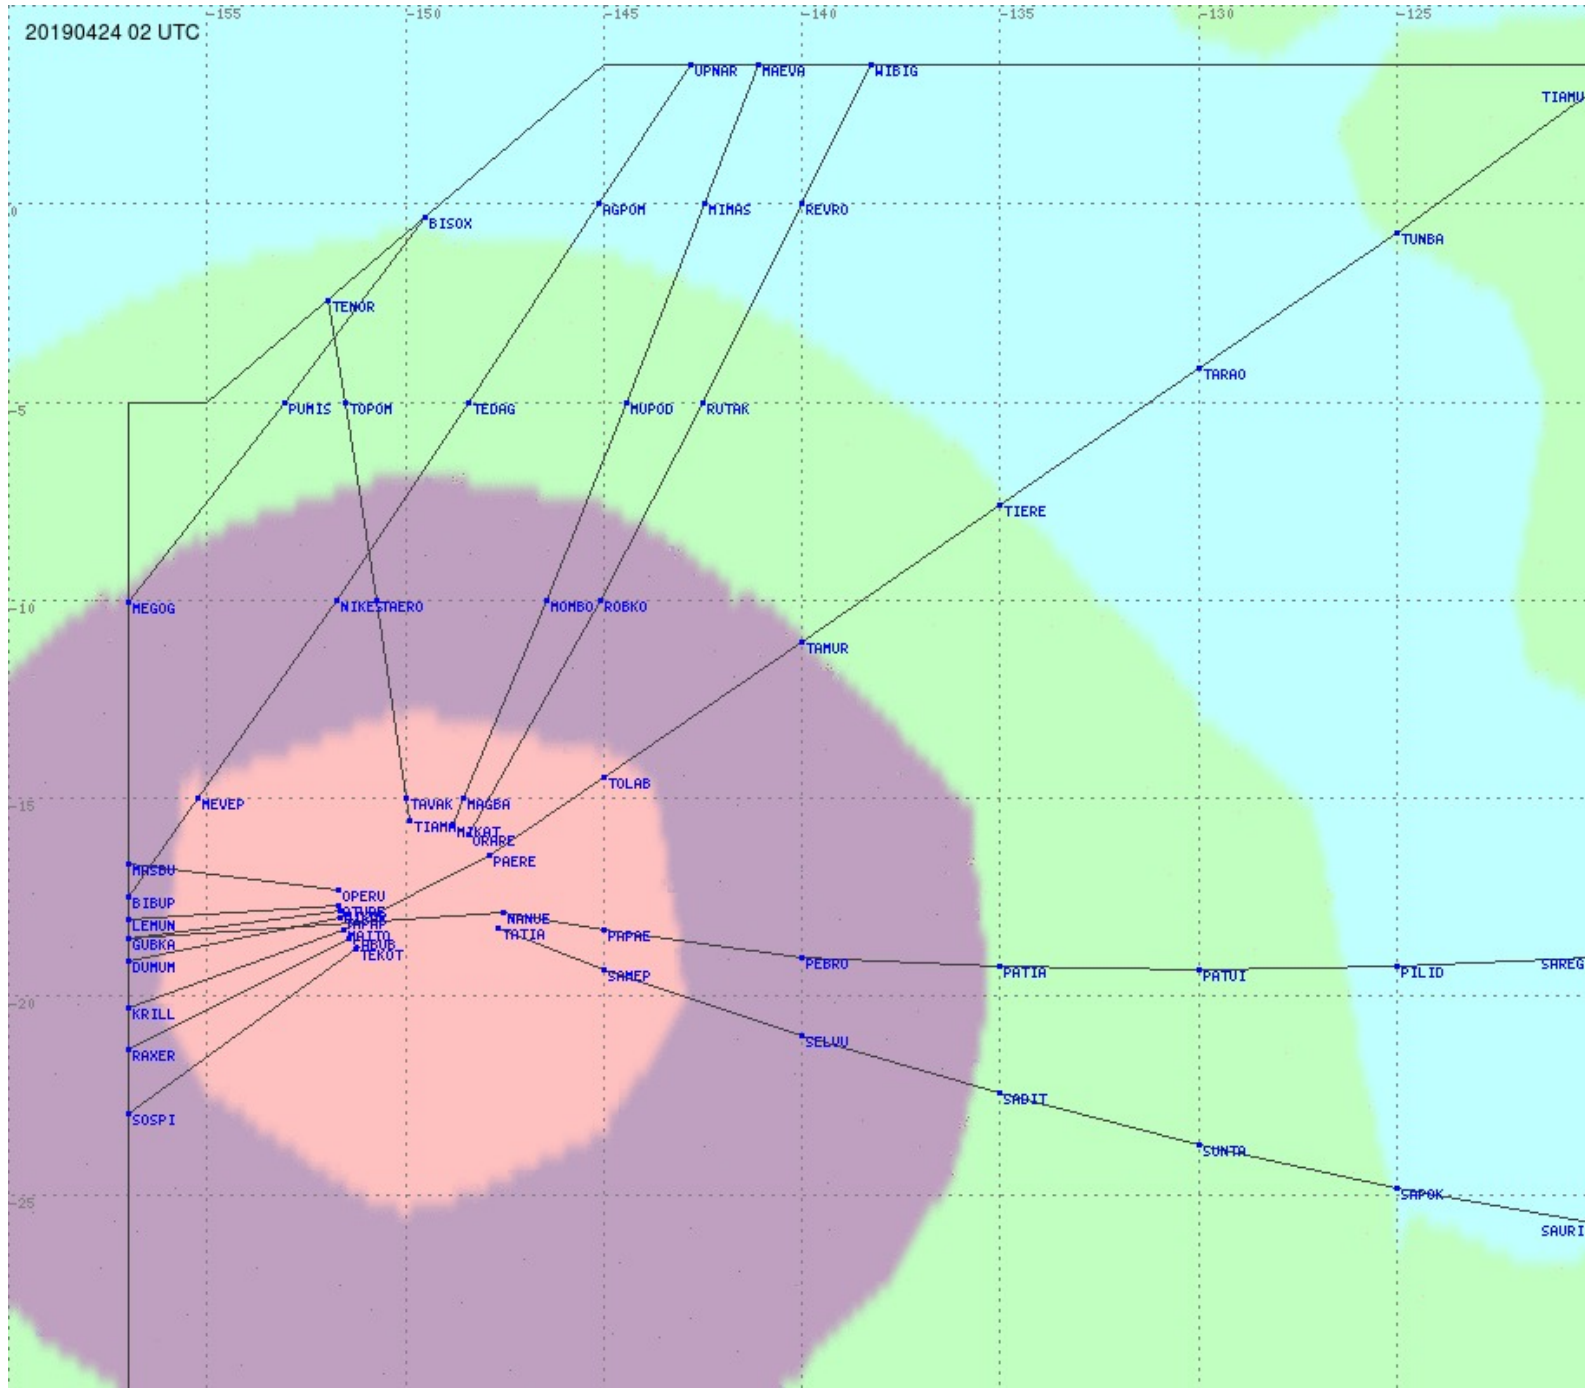

Tahiti FIR - HF Propag - 20190424

2.8 MHz 3.5 MHz 5.6 MHz 8.9 MHz 13.3 MHz 17.9 MHz None

Tahiti FIR - HF Propag - 20190424

2.8 MHz 3.5 MHz 5.6 MHz 8.9 MHz 13.3 MHz 17.9 MHz None

Tahiti FIR - HF Propag - 20190424

2.8 MHz 3.5 MHz 5.6 MHz 8.9 MHz 13.3 MHz 17.9 MHz None

Tahiti FIR - HF Propag - 20190424

2.8 MHz 3.5 MHz 5.6 MHz 8.9 MHz 13.3 MHz 17.9 MHz None

Tahiti FIR - HF Propag - 20190424

2.8 MHz 3.5 MHz 5.6 MHz 8.9 MHz 13.3 MHz 17.9 MHz None