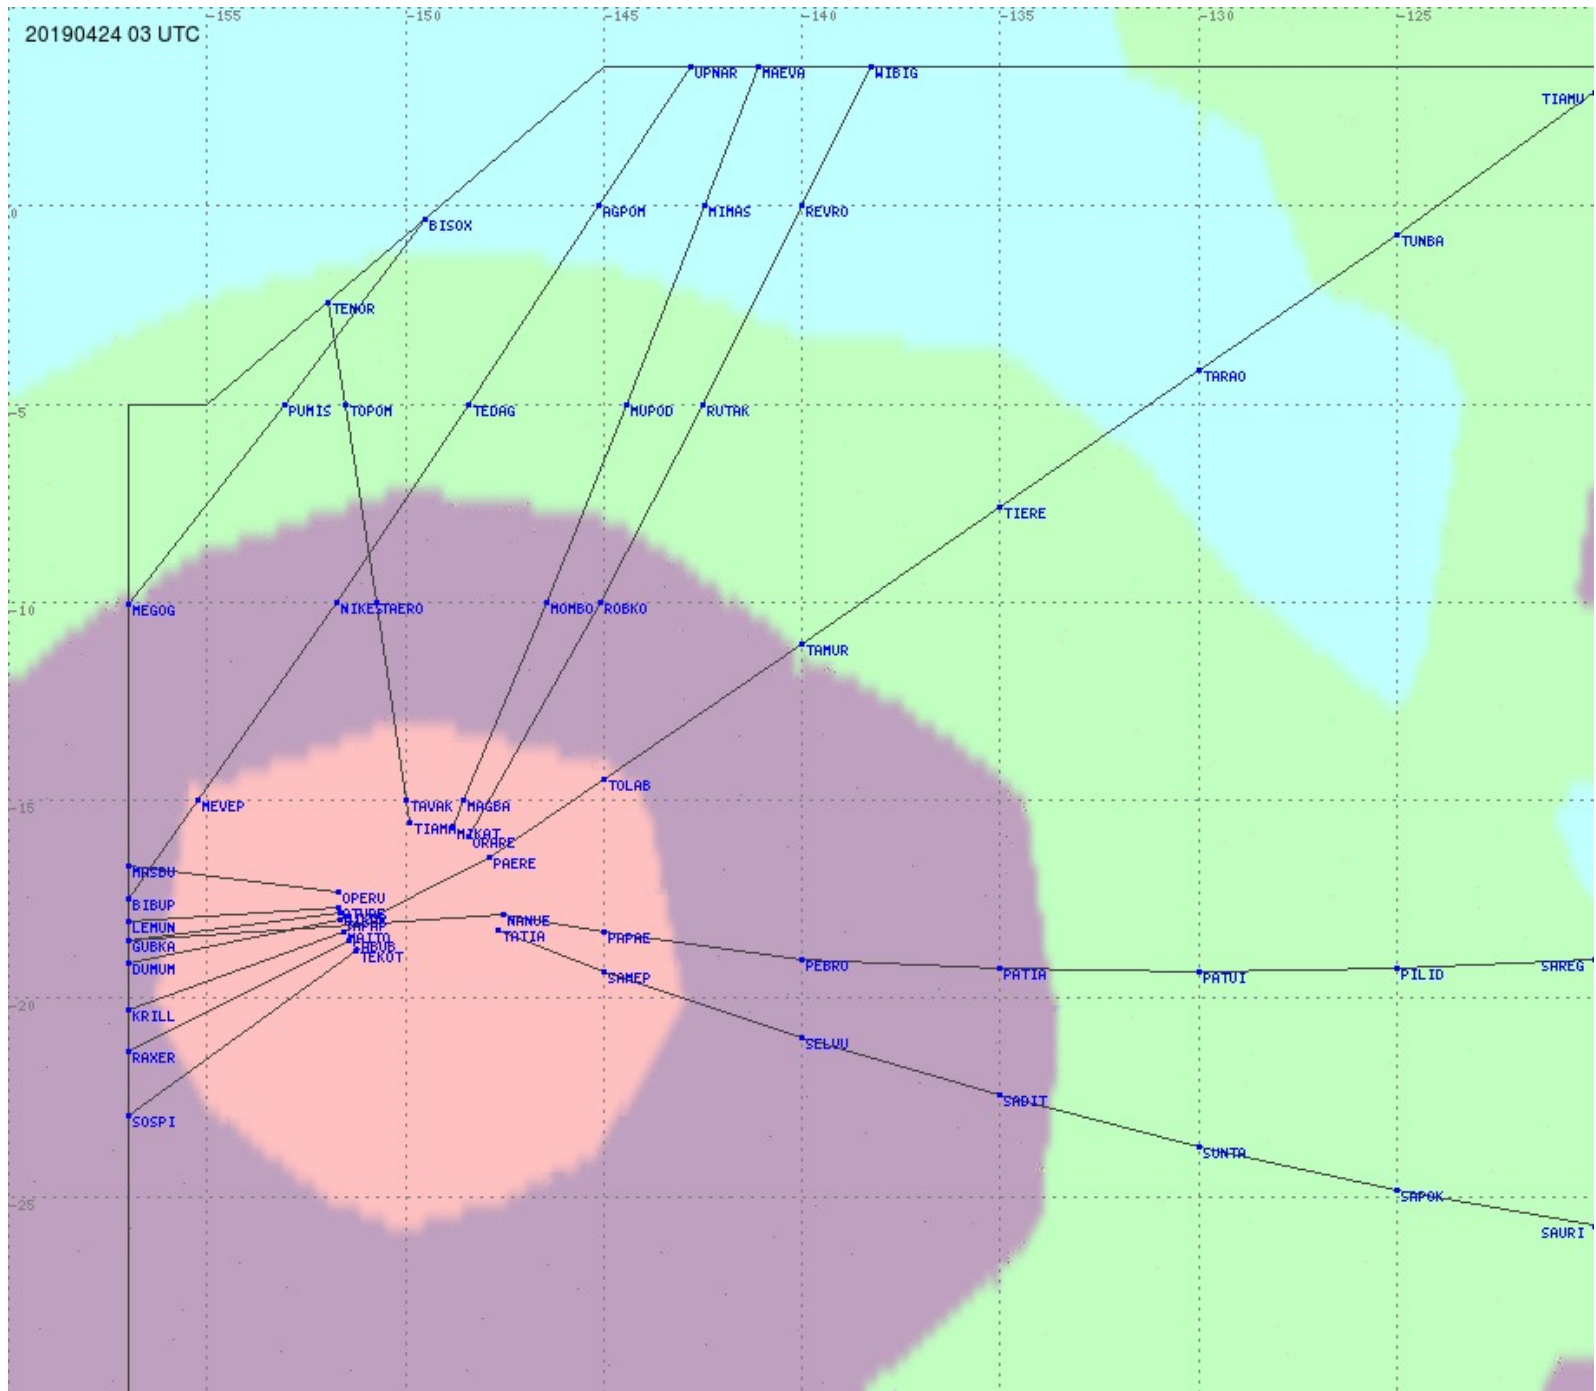

Tahiti FIR - HF Propag - 20190424

2.8 MHz 3.5 MHz 5.6 MHz 8.9 MHz 13.3 MHz 17.9 MHz None

Tahiti FIR - HF Propag - 20190424

2.8 MHz 3.5 MHz 5.6 MHz 8.9 MHz 13.3 MHz 17.9 MHz None

Tahiti FIR - HF Propag - 20190424

2.8 MHz 3.5 MHz 5.6 MHz 8.9 MHz 13.3 MHz 17.9 MHz None

Tahiti FIR - HF Propag - 20190424

2.8 MHz 3.5 MHz 5.6 MHz 8.9 MHz 13.3 MHz 17.9 MHz None

Tahiti FIR - HF Propag - 20190424

2.8 MHz 3.5 MHz 5.6 MHz 8.9 MHz 13.3 MHz 17.9 MHz None