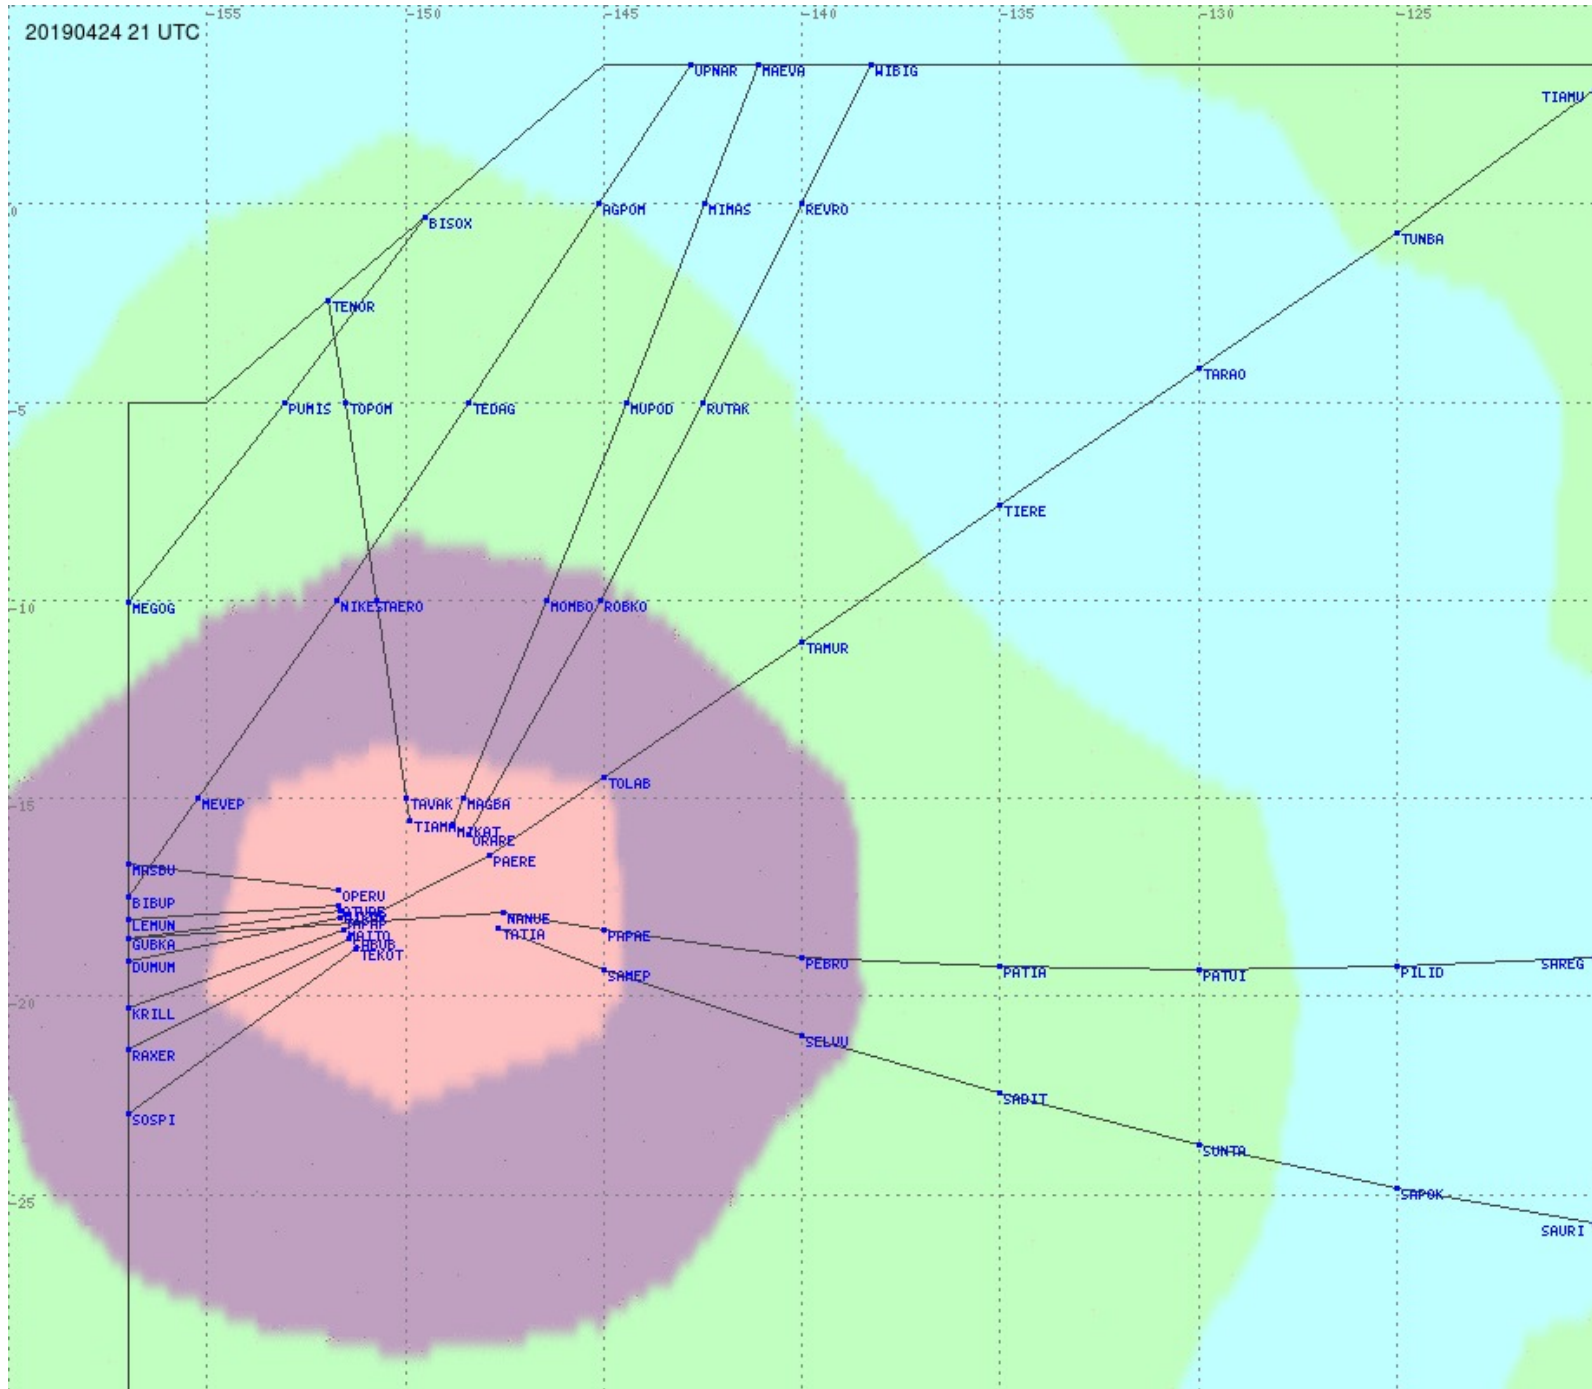

Tahiti FIR - HF Propag - 20190424

2.8 MHz 3.5 MHz 5.6 MHz 8.9 MHz 13.3 MHz 17.9 MHz None

Tahiti FIR - HF Propag - 20190424

2.8 MHz 3.5 MHz 5.6 MHz 8.9 MHz 13.3 MHz 17.9 MHz None

Tahiti FIR - HF Propag - 20190424

Tahiti FIR - HF Propag - 20190424

Tahiti FIR - HF Propag - 20190424

Tahiti FIR - HF Propag - 20190424

Tahiti FIR - HF Propag - 20190424

Tahiti FIR - HF Propag - 20190424

2.8 MHz
3.5 MHz
5.6 MHz
8.9 MHz
13.3 MHz
17.9 MHz
None

2.8 MHz 3.5 MHz 5.6 MHz 8.9 MHz 13.3 MHz 17.9 MHz None

Tahiti FIR - HF Propag - 20190424

2.8 MHz
3.5 MHz
5.6 MHz
8.9 MHz
13.3 MHz
17.9 MHz
None

Tahiti FIR - HF Propag - 20190424

2.8 MHz 3.5 MHz 5.6 MHz 8.9 MHz 13.3 MHz 17.9 MHz None