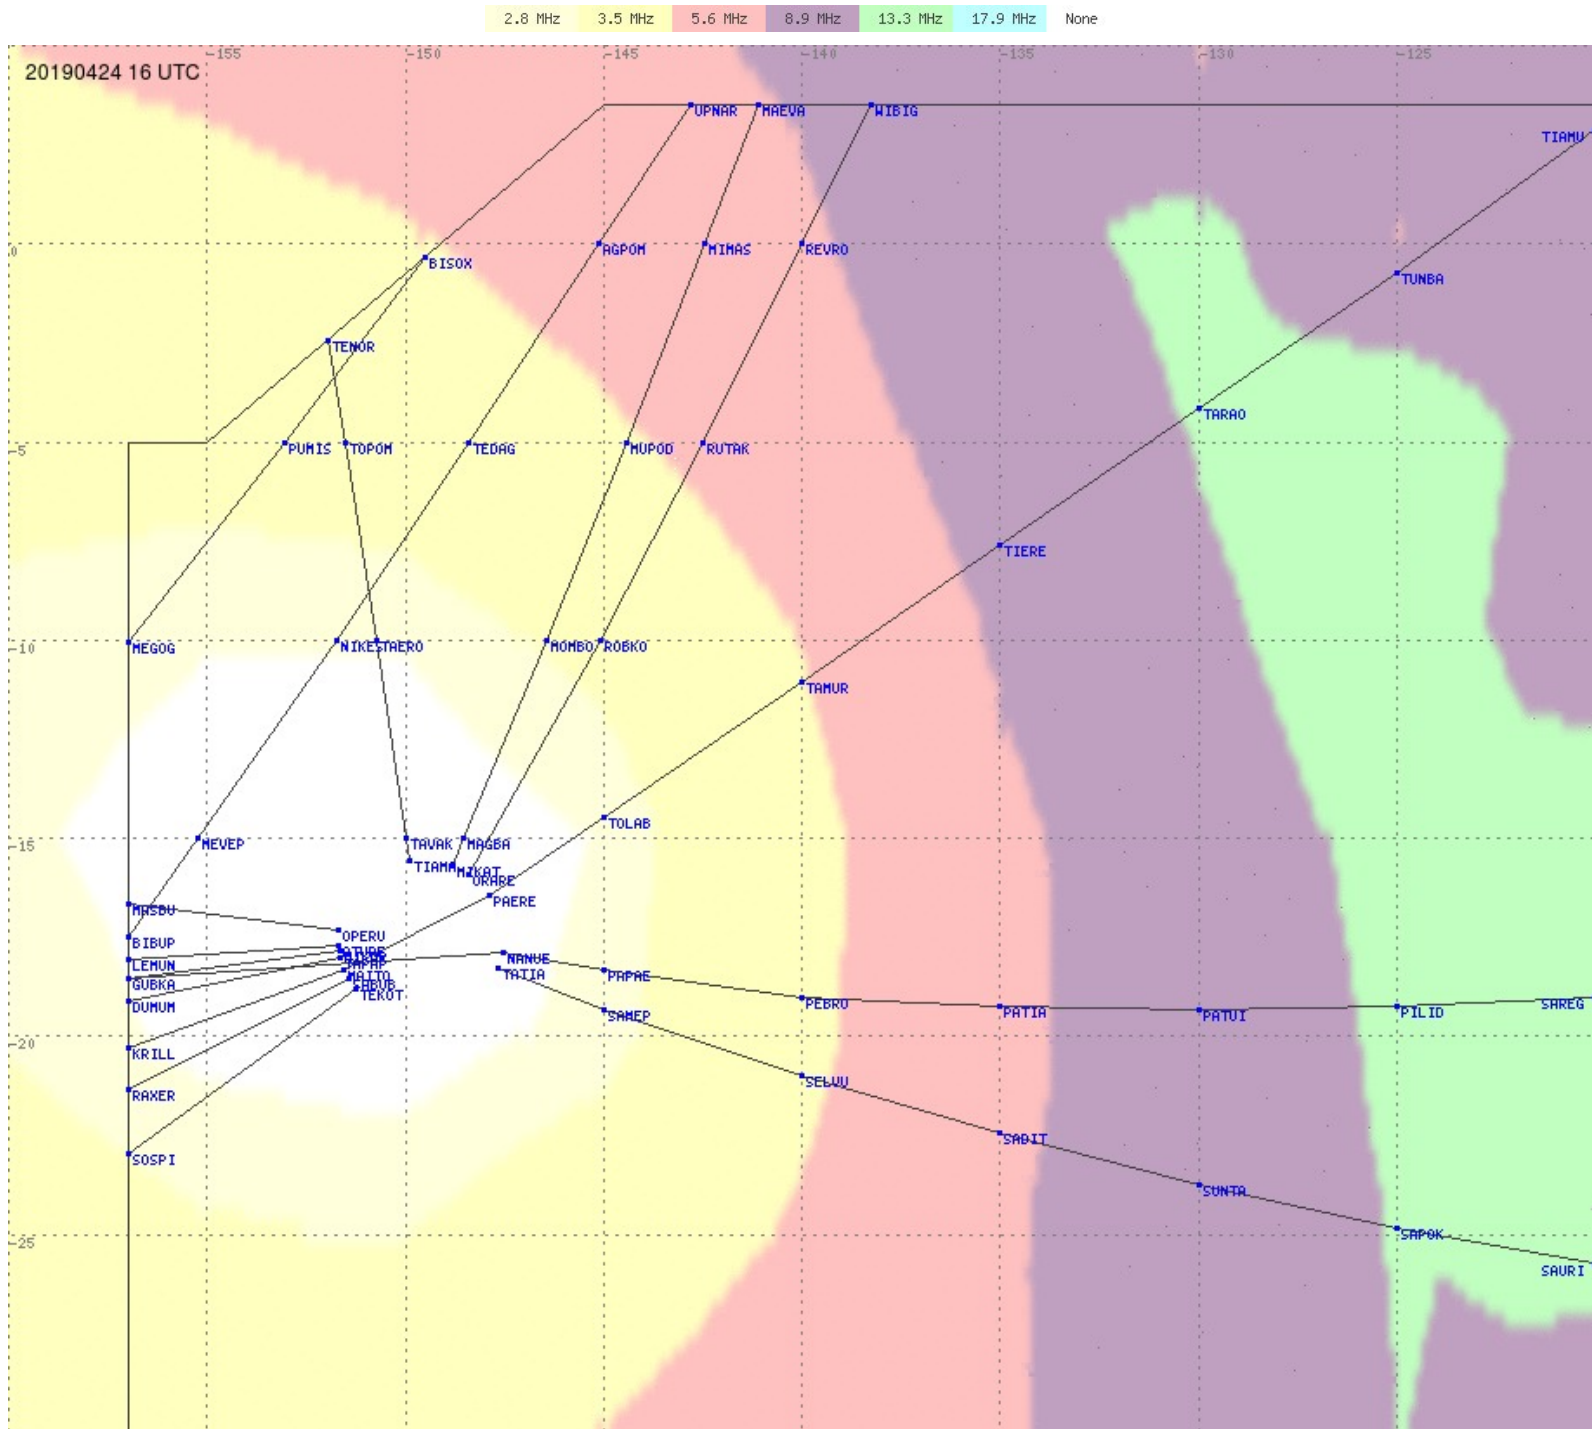

Tahiti FIR - HF Propag - 20190424

2.8 MHz 3.5 MHz 5.6 MHz 8.9 MHz 13.3 MHz 17.9 MHz None

Tahiti FIR - HF Propag - 20190424

2.8 MHz 3.5 MHz 5.6 MHz 8.9 MHz 13.3 MHz 17.9 MHz None

Tahiti FIR - HF Propag - 20190424

Tahiti FIR - HF Propag - 20190424

Tahiti FIR - HF Propag - 20190424

Tahiti FIR - HF Propag - 20190424

Tahiti FIR - HF Propag - 20190424

Tahiti FIR - HF Propag - 20190424

2.8 MHz
3.5 MHz
5.6 MHz
8.9 MHz
13.3 MHz
17.9 MHz
None

2.8 MHz 3.5 MHz 5.6 MHz 8.9 MHz 13.3 MHz 17.9 MHz None

Tahiti FIR - HF Propag - 20190424

2.8 MHz
3.5 MHz
5.6 MHz
8.9 MHz
13.3 MHz
17.9 MHz
None

Tahiti FIR - HF Propag - 20190424

2.8 MHz 3.5 MHz 5.6 MHz 8.9 MHz 13.3 MHz 17.9 MHz None