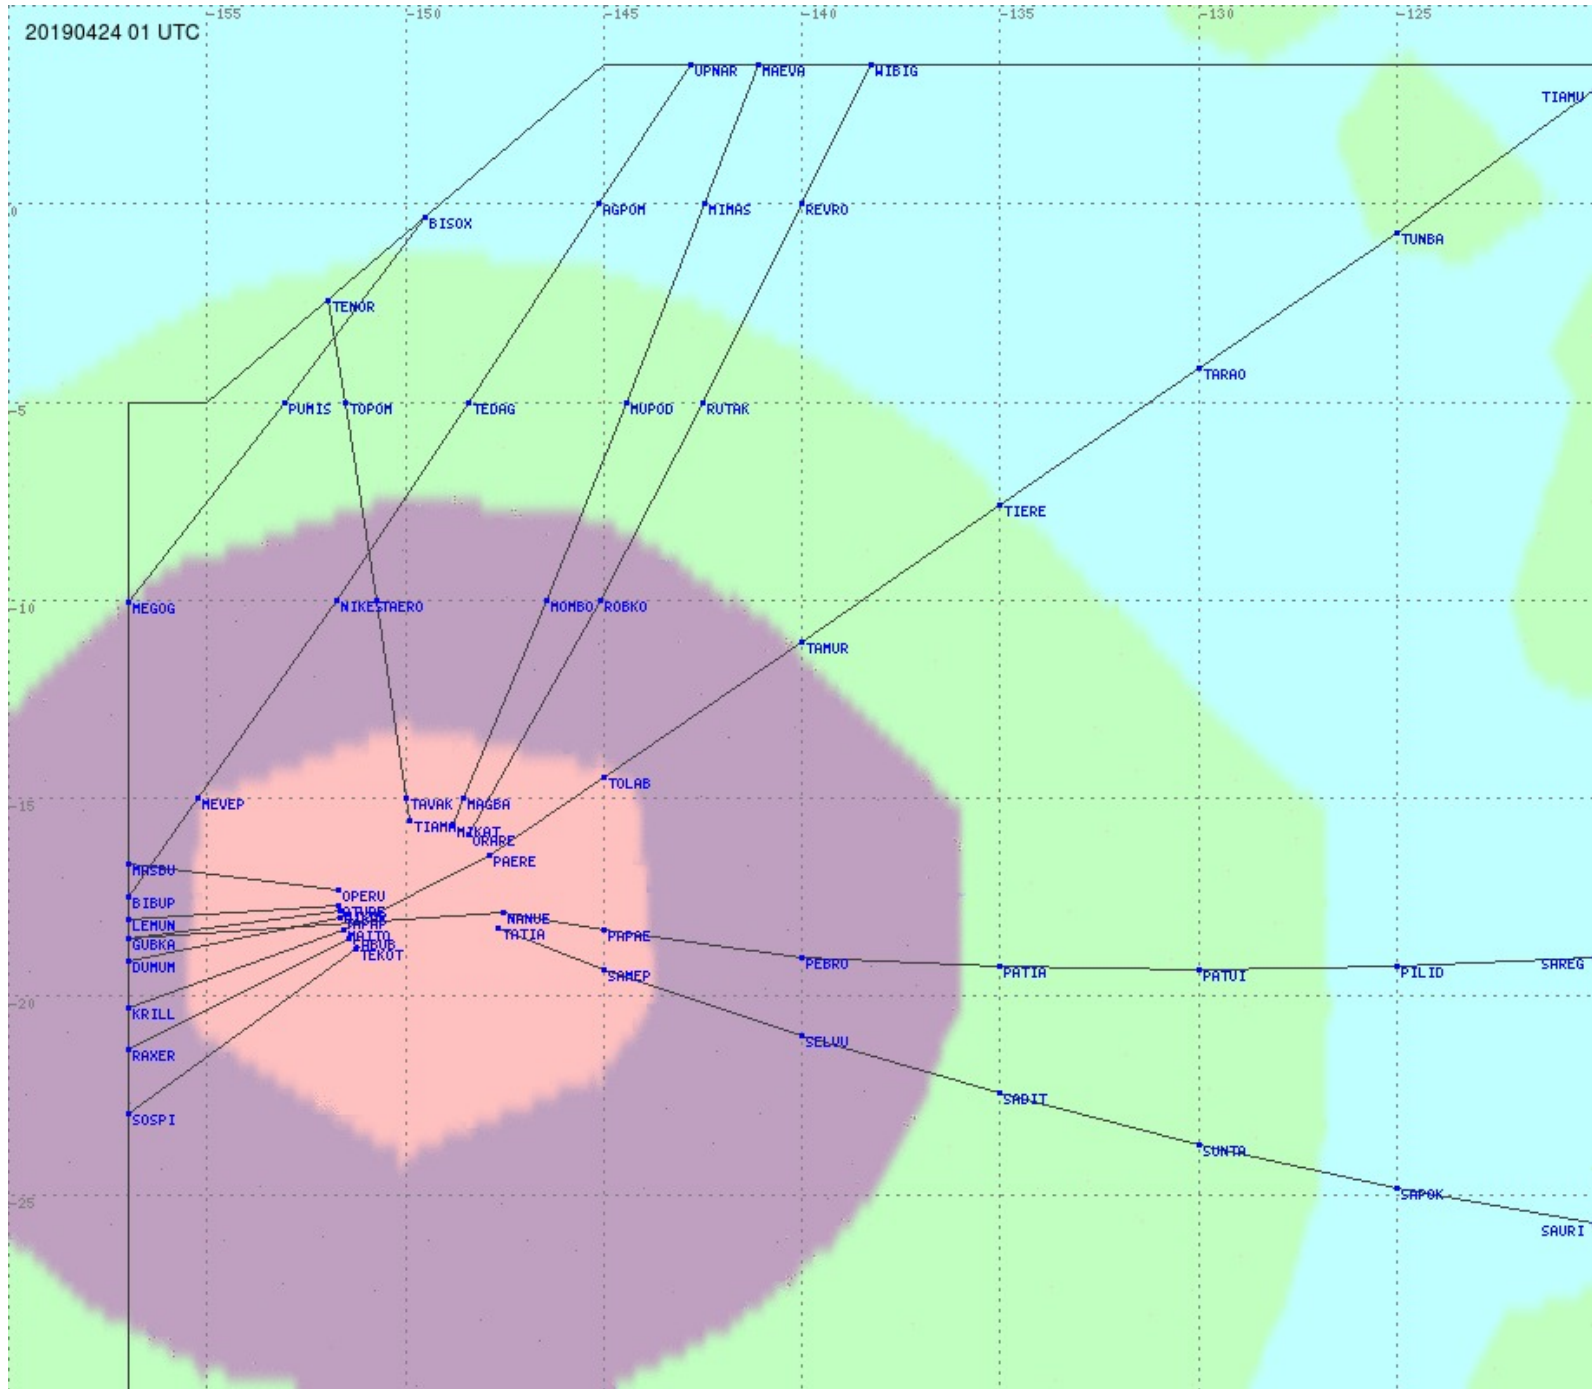

Tahiti FIR - HF Propag - 20190424

2.8 MHz 3.5 MHz 5.6 MHz 8.9 MHz 13.3 MHz 17.9 MHz None

Tahiti FIR - HF Propag - 20190424

2.8 MHz 3.5 MHz 5.6 MHz 8.9 MHz 13.3 MHz 17.9 MHz None

Tahiti FIR - HF Propag - 20190424

2.8 MHz 3.5 MHz 5.6 MHz 8.9 MHz 13.3 MHz 17.9 MHz None

Tahiti FIR - HF Propag - 20190424

2.8 MHz 3.5 MHz 5.6 MHz 8.9 MHz 13.3 MHz 17.9 MHz None

Tahiti FIR - HF Propag - 20190424

2.8 MHz 3.5 MHz 5.6 MHz 8.9 MHz 13.3 MHz 17.9 MHz None