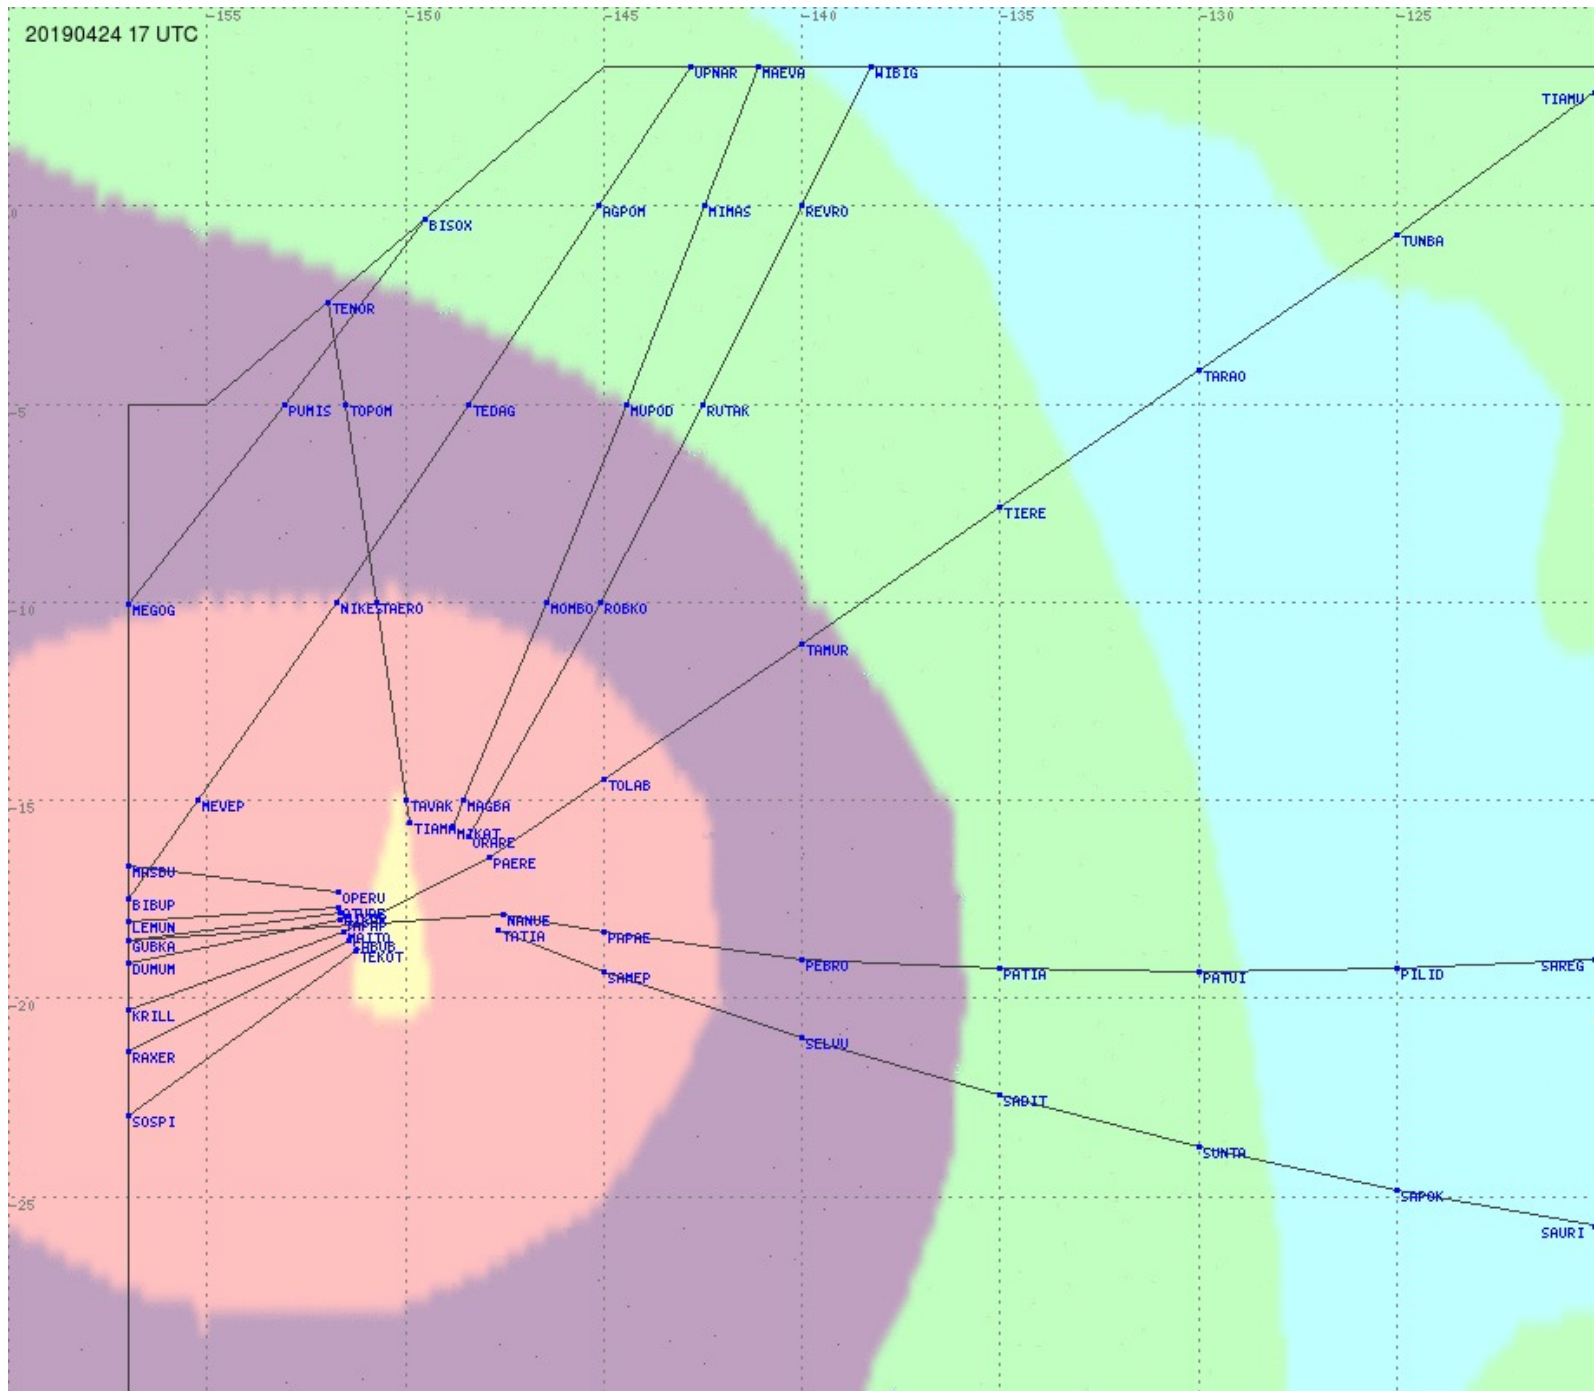

Tahiti FIR - HF Propag - 20190424

Tahiti FIR - HF Propag - 20190424

Tahiti FIR - HF Propag - 20190424

Tahiti FIR - HF Propag - 20190424

Tahiti FIR - HF Propag - 20190424

2.8 MHz
3.5 MHz
5.6 MHz
8.9 MHz
13.3 MHz
17.9 MHz
None

Tahiti FIR - HF Propag - 20190424

2.8 MHz 3.5 MHz 5.6 MHz 8.9 MHz 13.3 MHz 17.9 MHz None

Tahiti FIR - HF Propag - 20190424

2.8 MHz
3.5 MHz
5.6 MHz
8.9 MHz
13.3 MHz
17.9 MHz
None

Tahiti FIR - HF Propag - 20190424

2.8 MHz 3.5 MHz 5.6 MHz 8.9 MHz 13.3 MHz 17.9 MHz None

Tahiti FIR - HF Propag - 20190424

2.8 MHz
3.5 MHz
5.6 MHz
8.9 MHz
13.3 MHz
17.9 MHz
None

Tahiti FIR - HF Propag - 20190424

2.8 MHz 3.5 MHz 5.6 MHz 8.9 MHz 13.3 MHz 17.9 MHz None