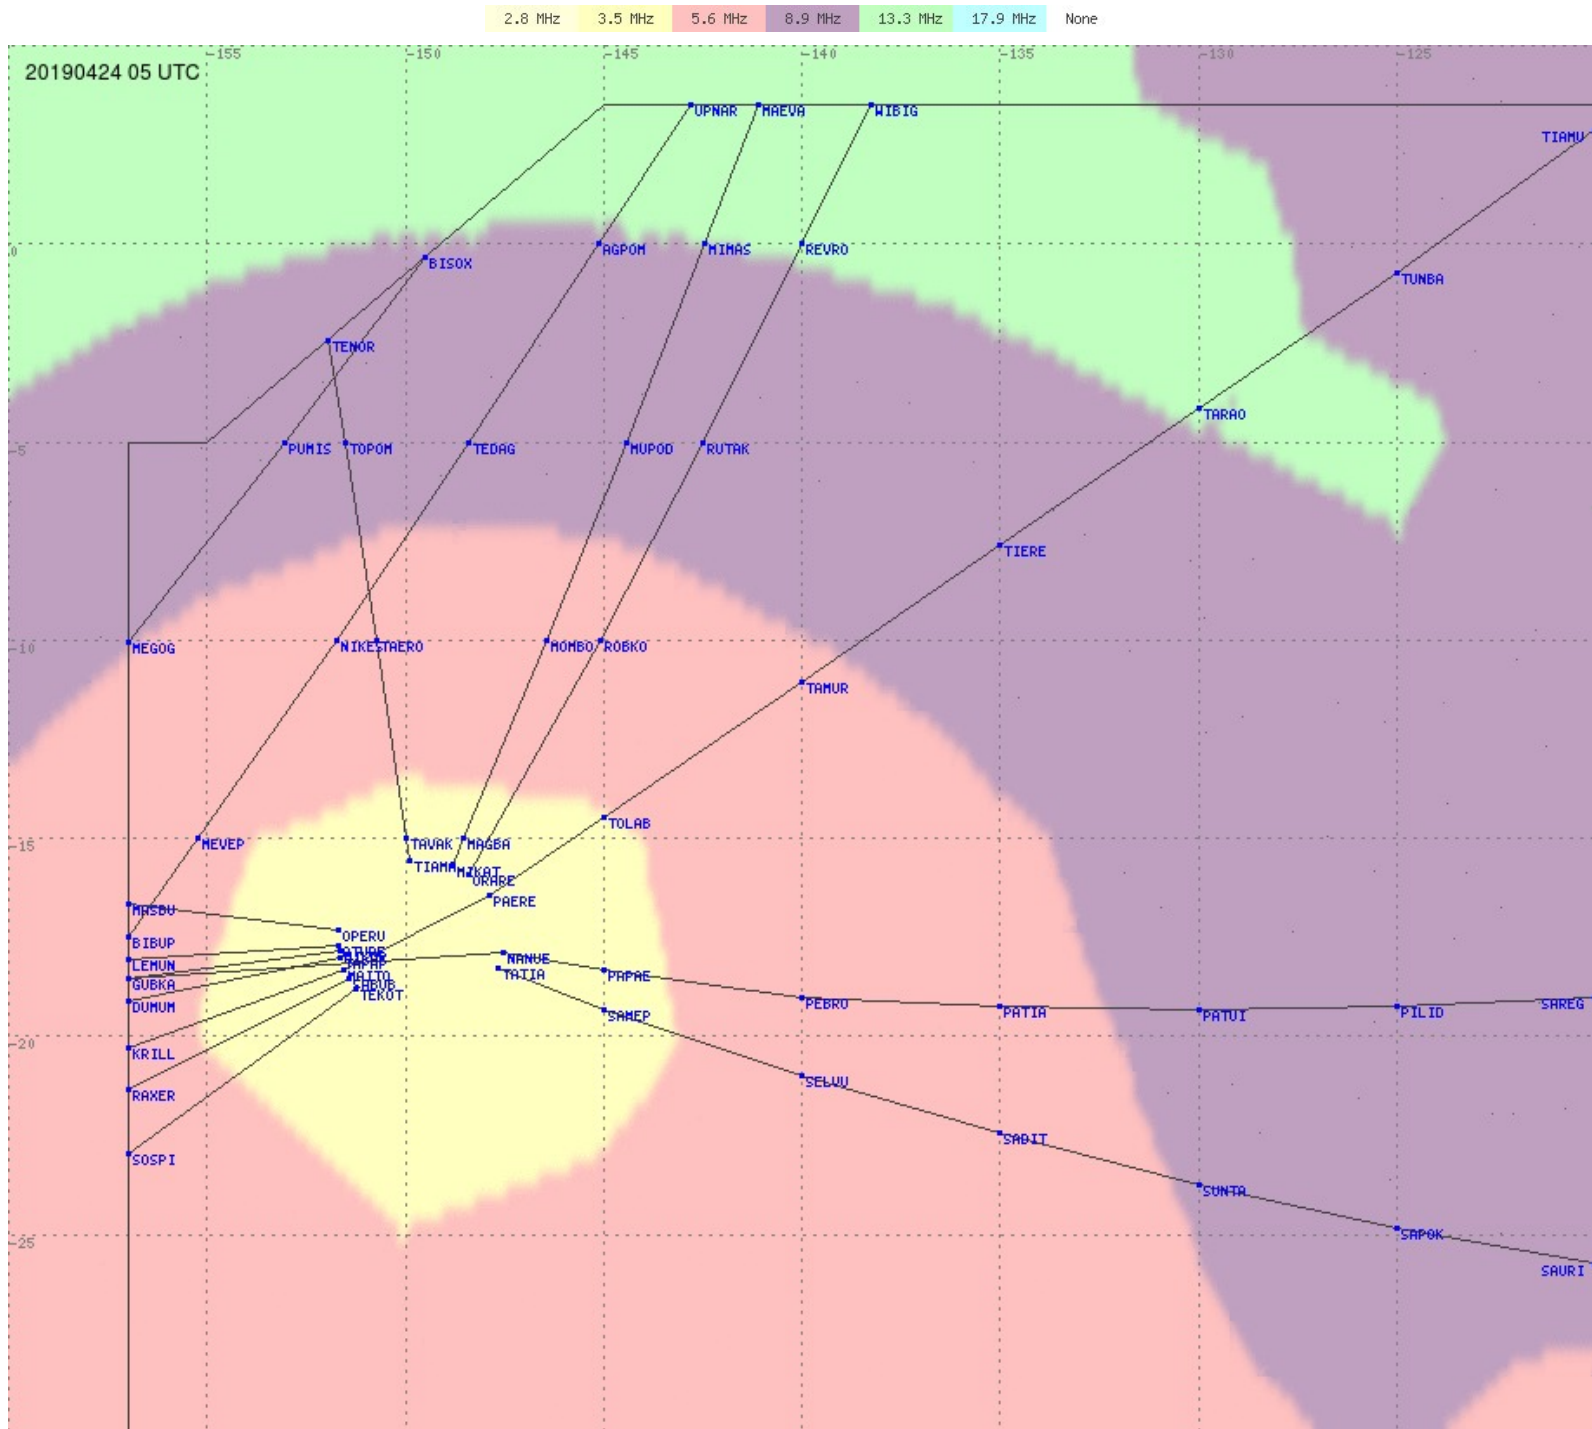

Tahiti FIR - HF Propag - 20190424