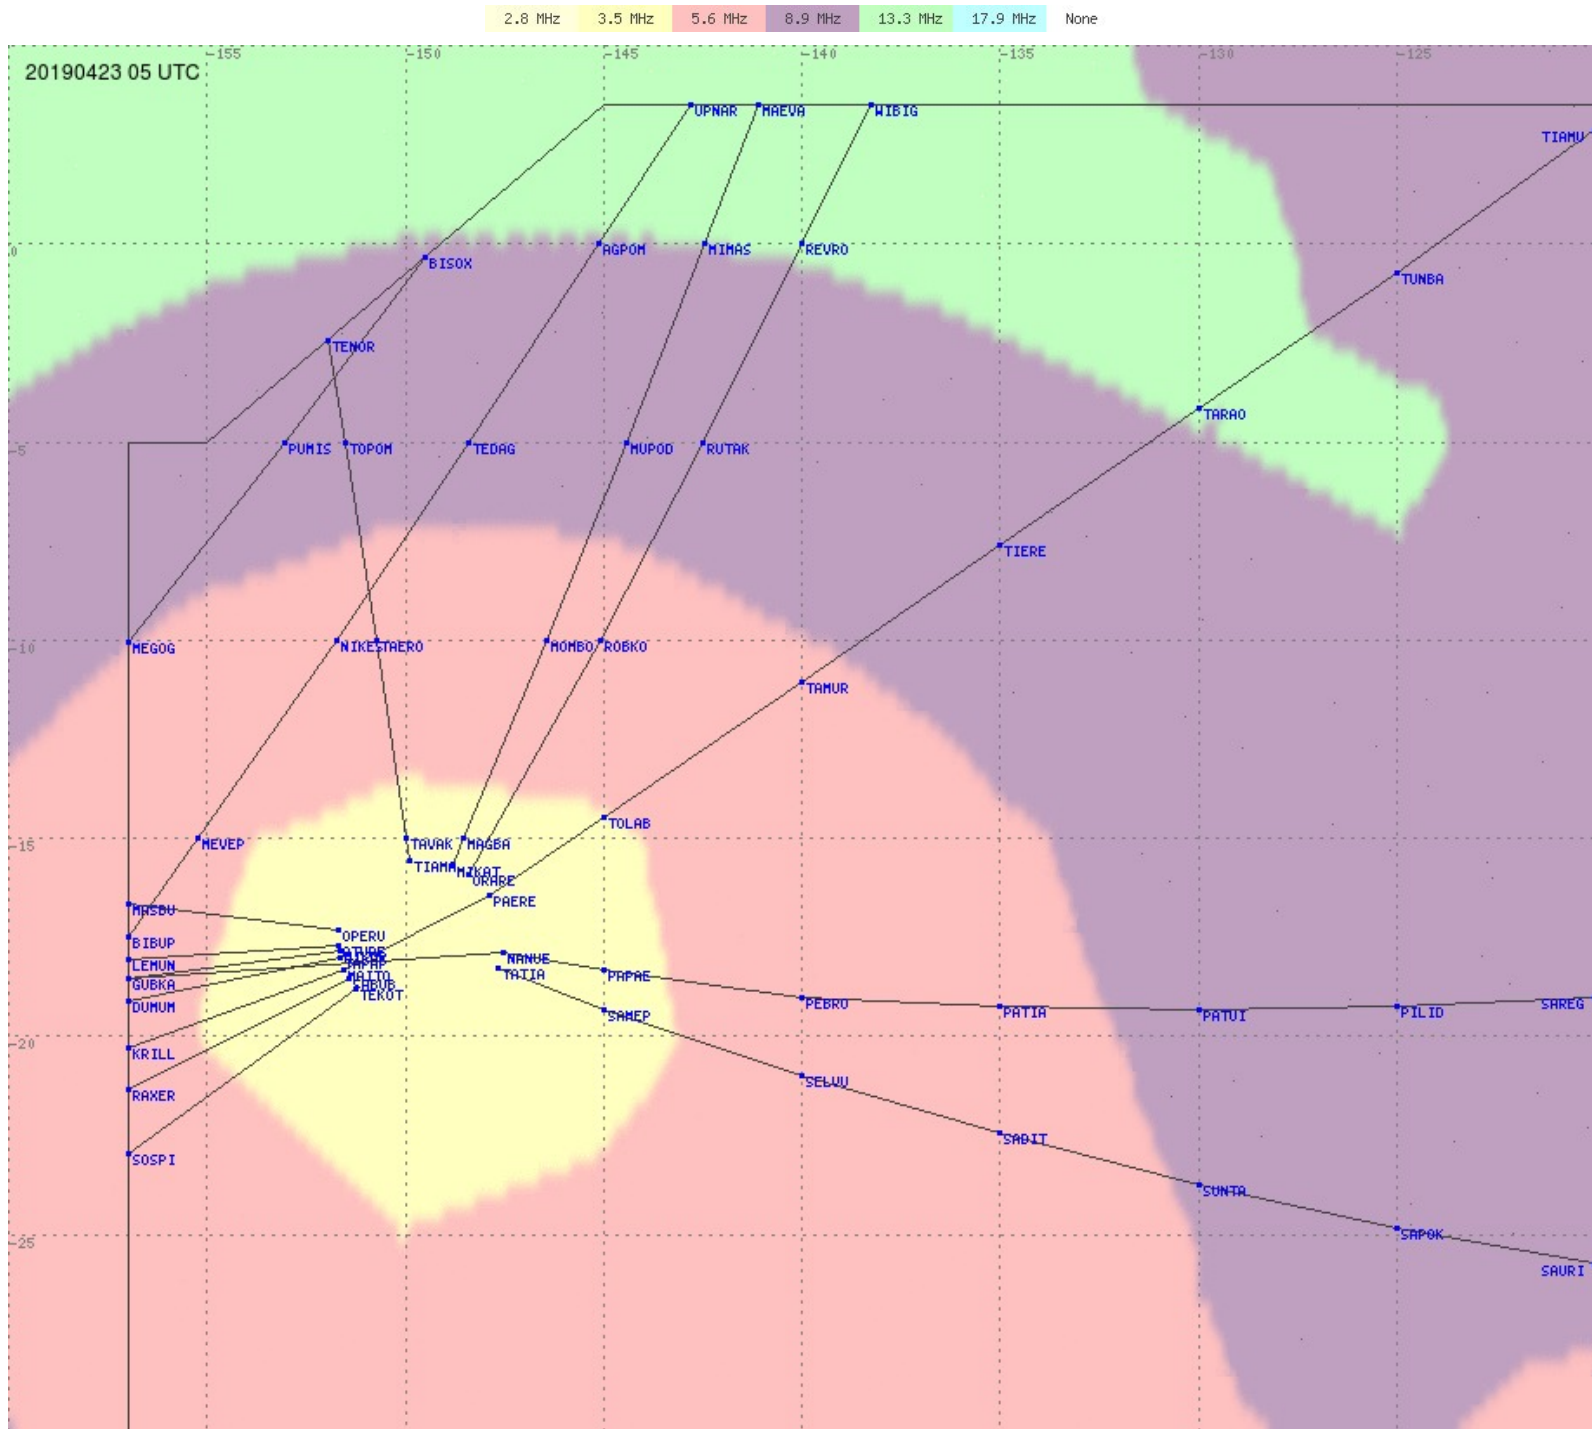

Tahiti FIR - HF Propag - 20190423