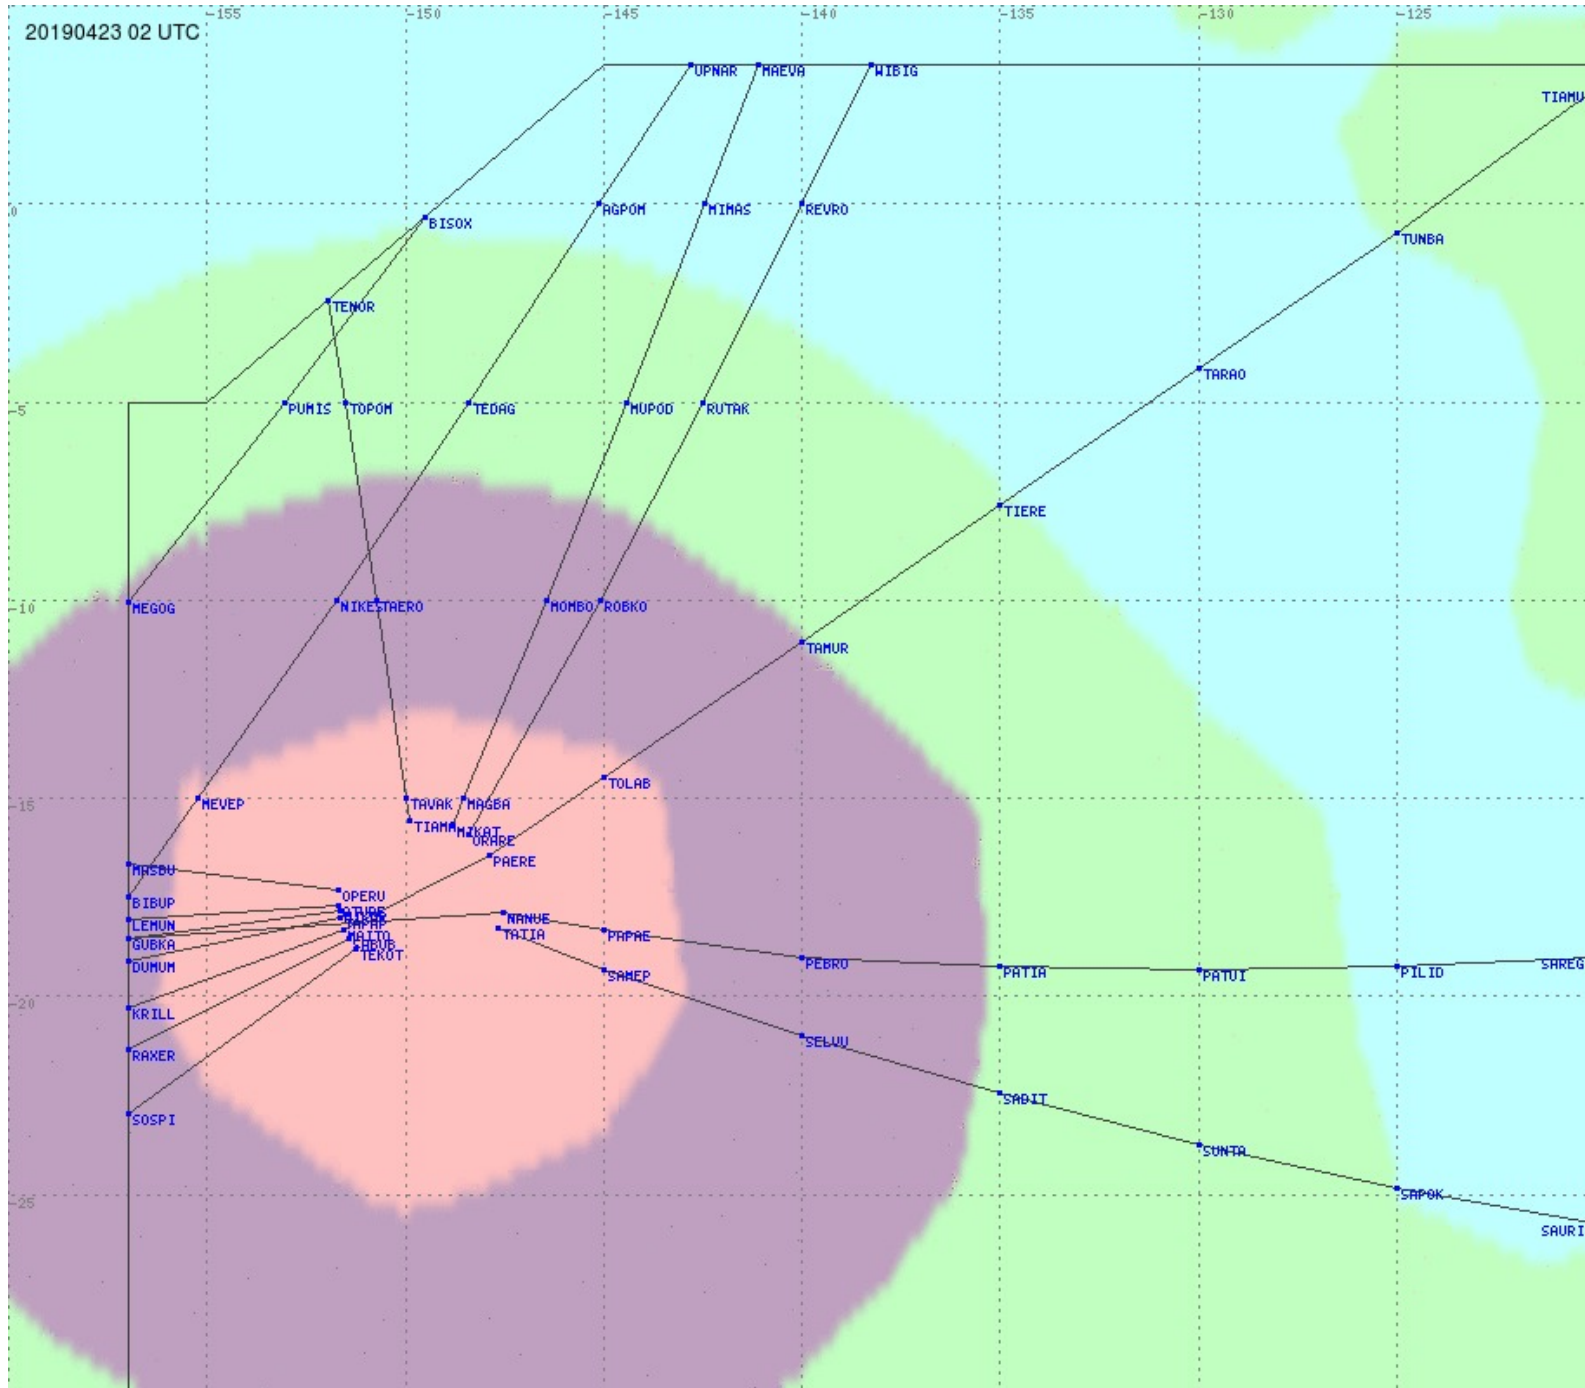

Tahiti FIR - HF Propag - 20190423

2.8 MHz 3.5 MHz 5.6 MHz 8.9 MHz 13.3 MHz 17.9 MHz None