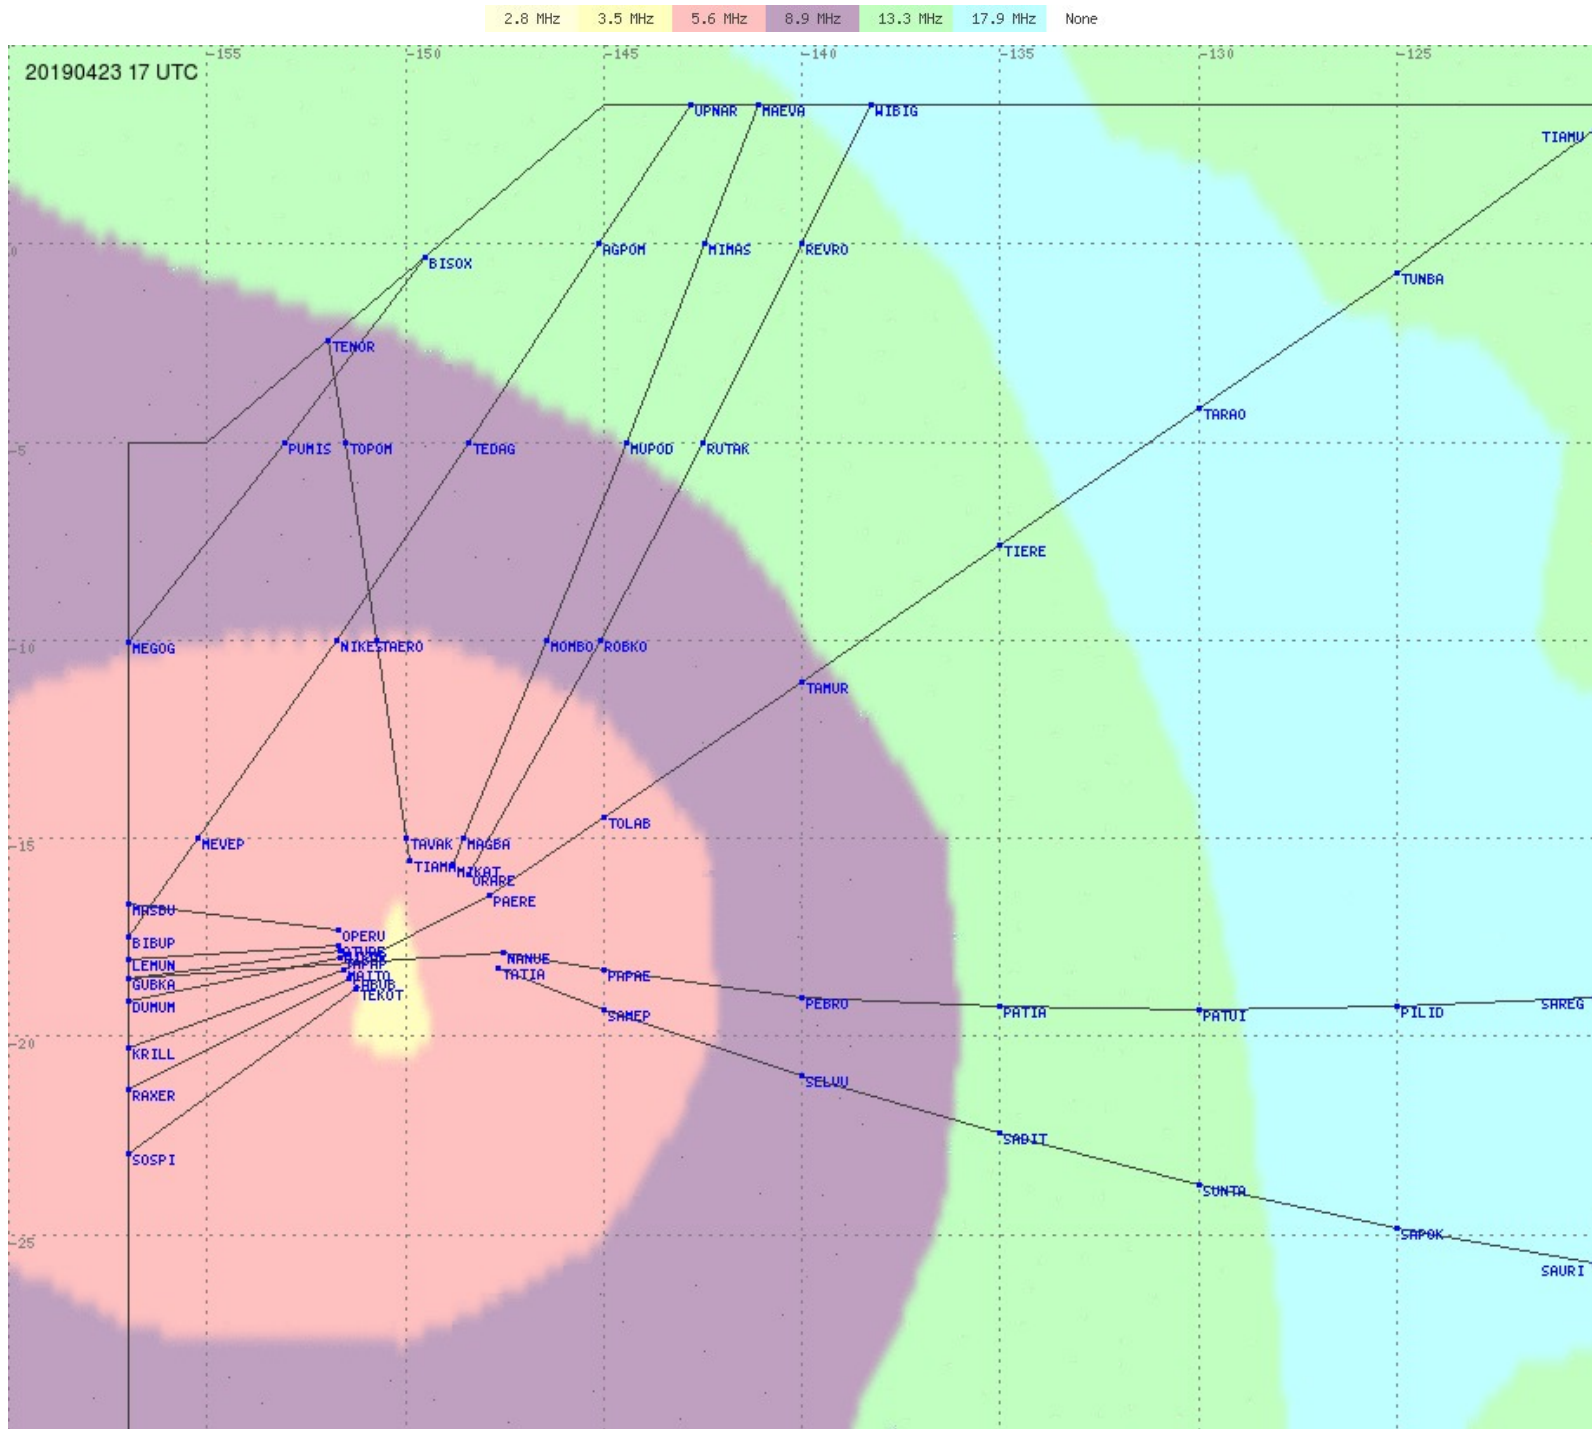

Tahiti FIR - HF Propag - 20190423