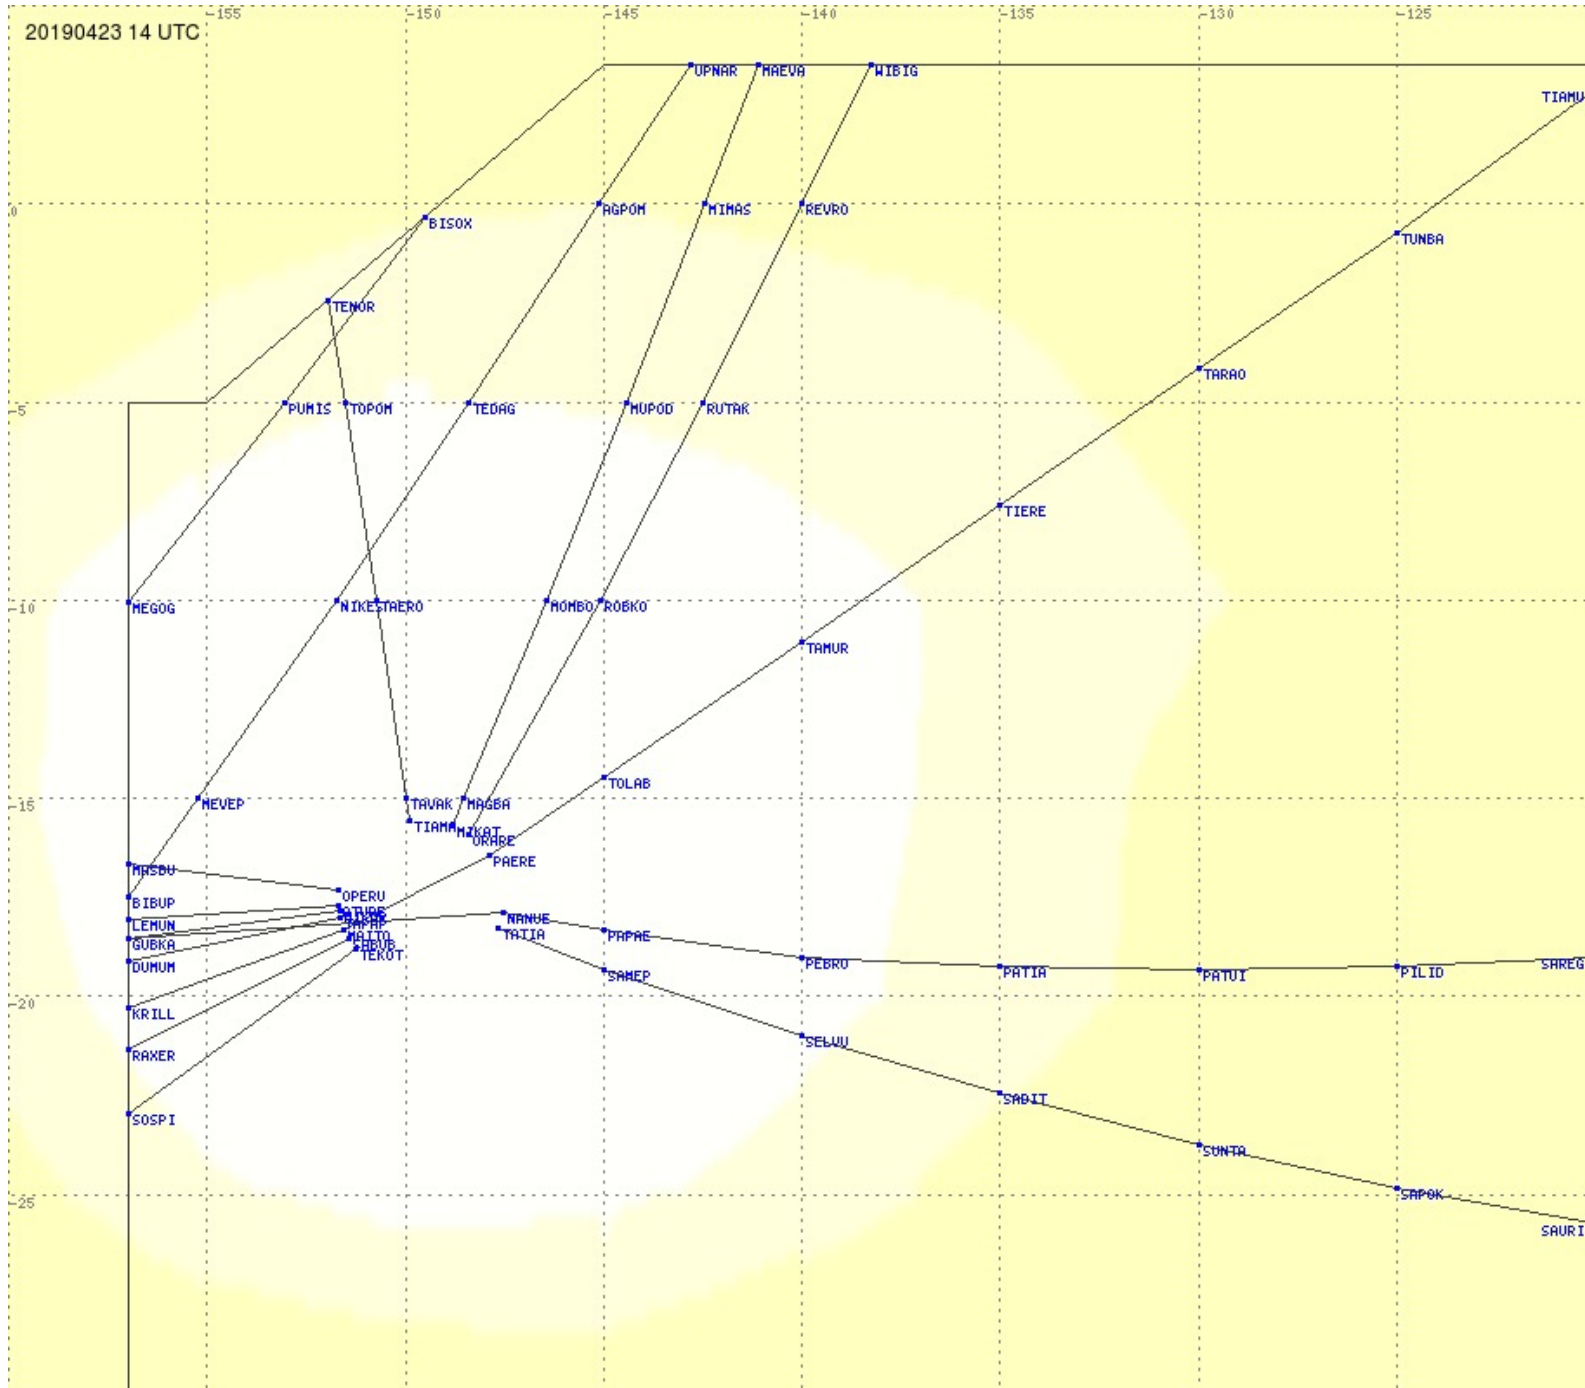

Tahiti FIR - HF Propag - 20190423

2.8 MHz 3.5 MHz 5.6 MHz 8.9 MHz 13.3 MHz 17.9 MHz None