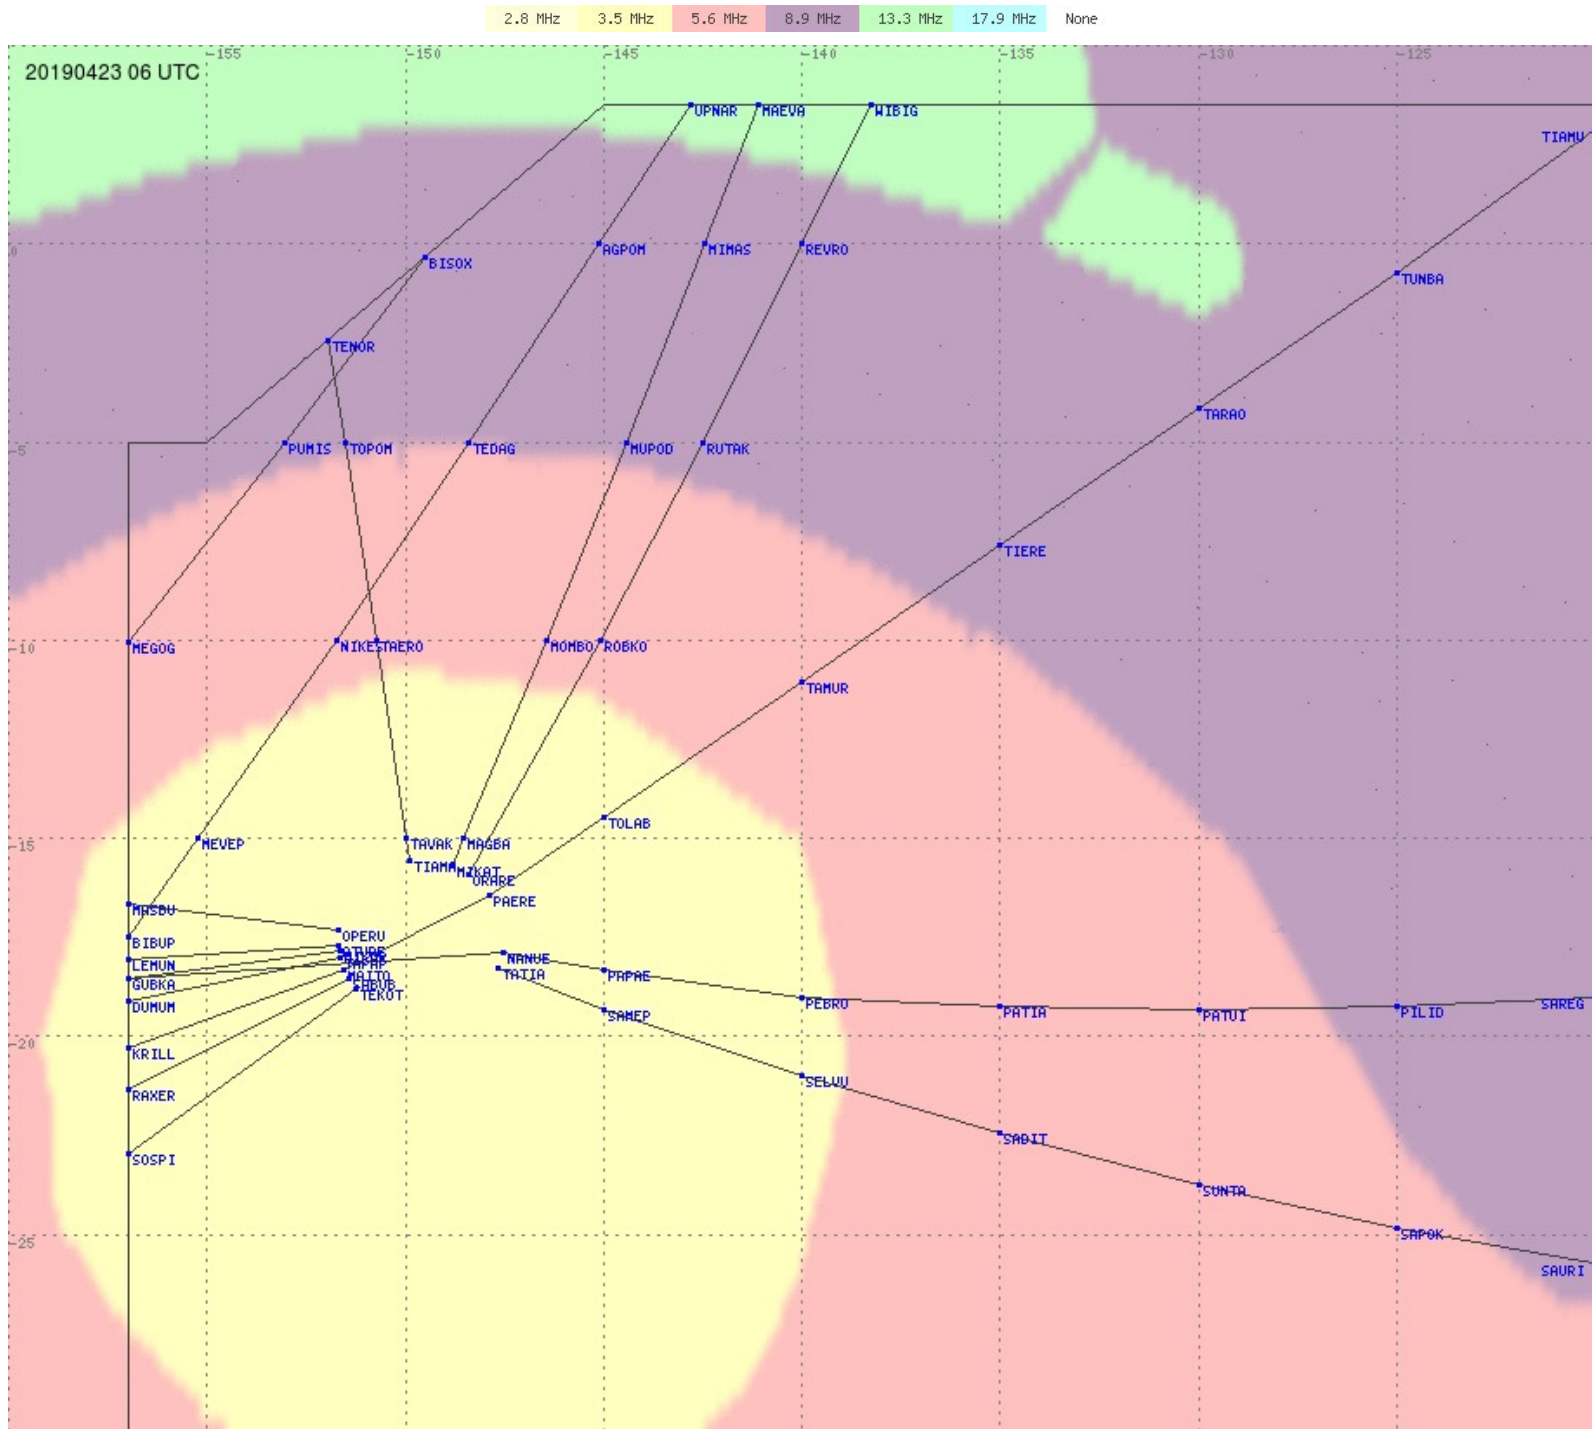

Tahiti FIR - HF Propag - 20190423