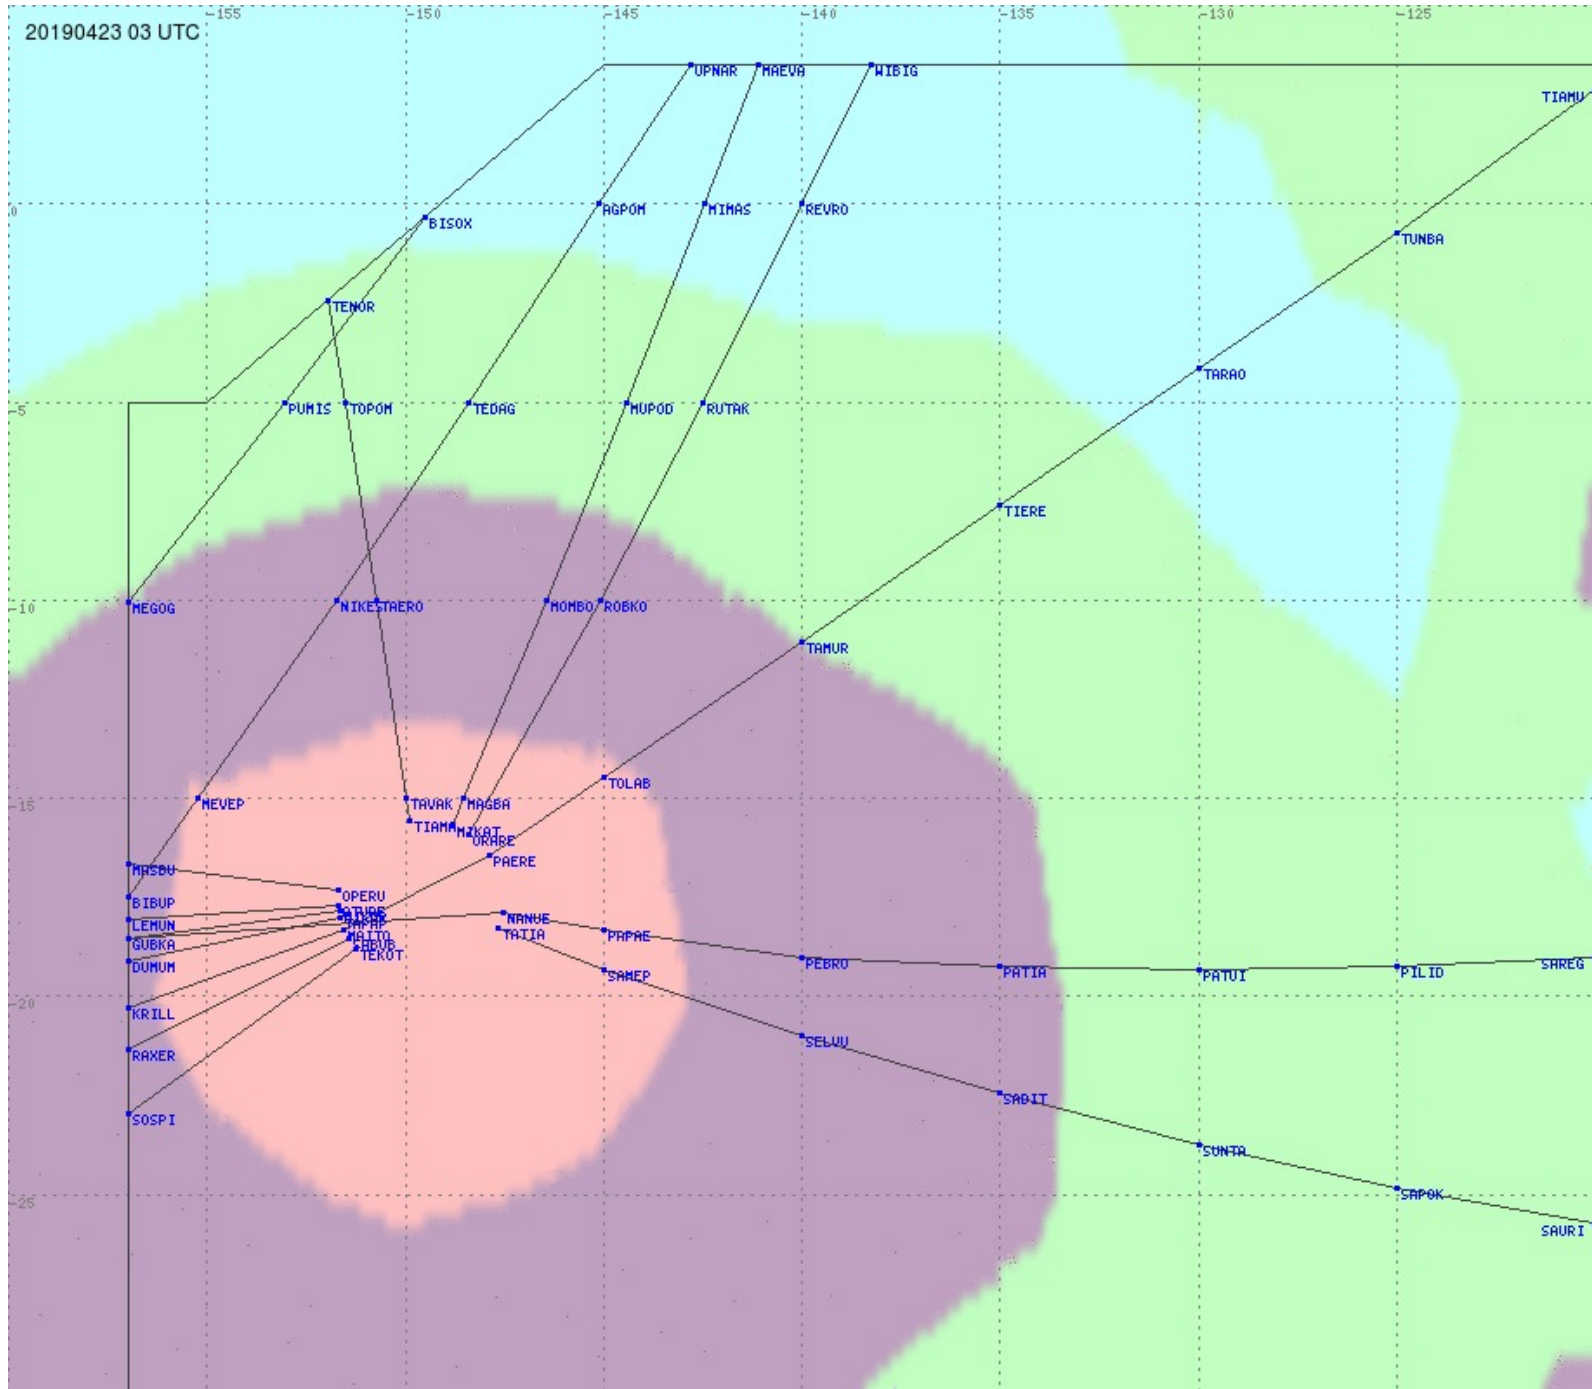

Tahiti FIR - HF Propag - 20190423

2.8 MHz 3.5 MHz 5.6 MHz 8.9 MHz 13.3 MHz 17.9 MHz None