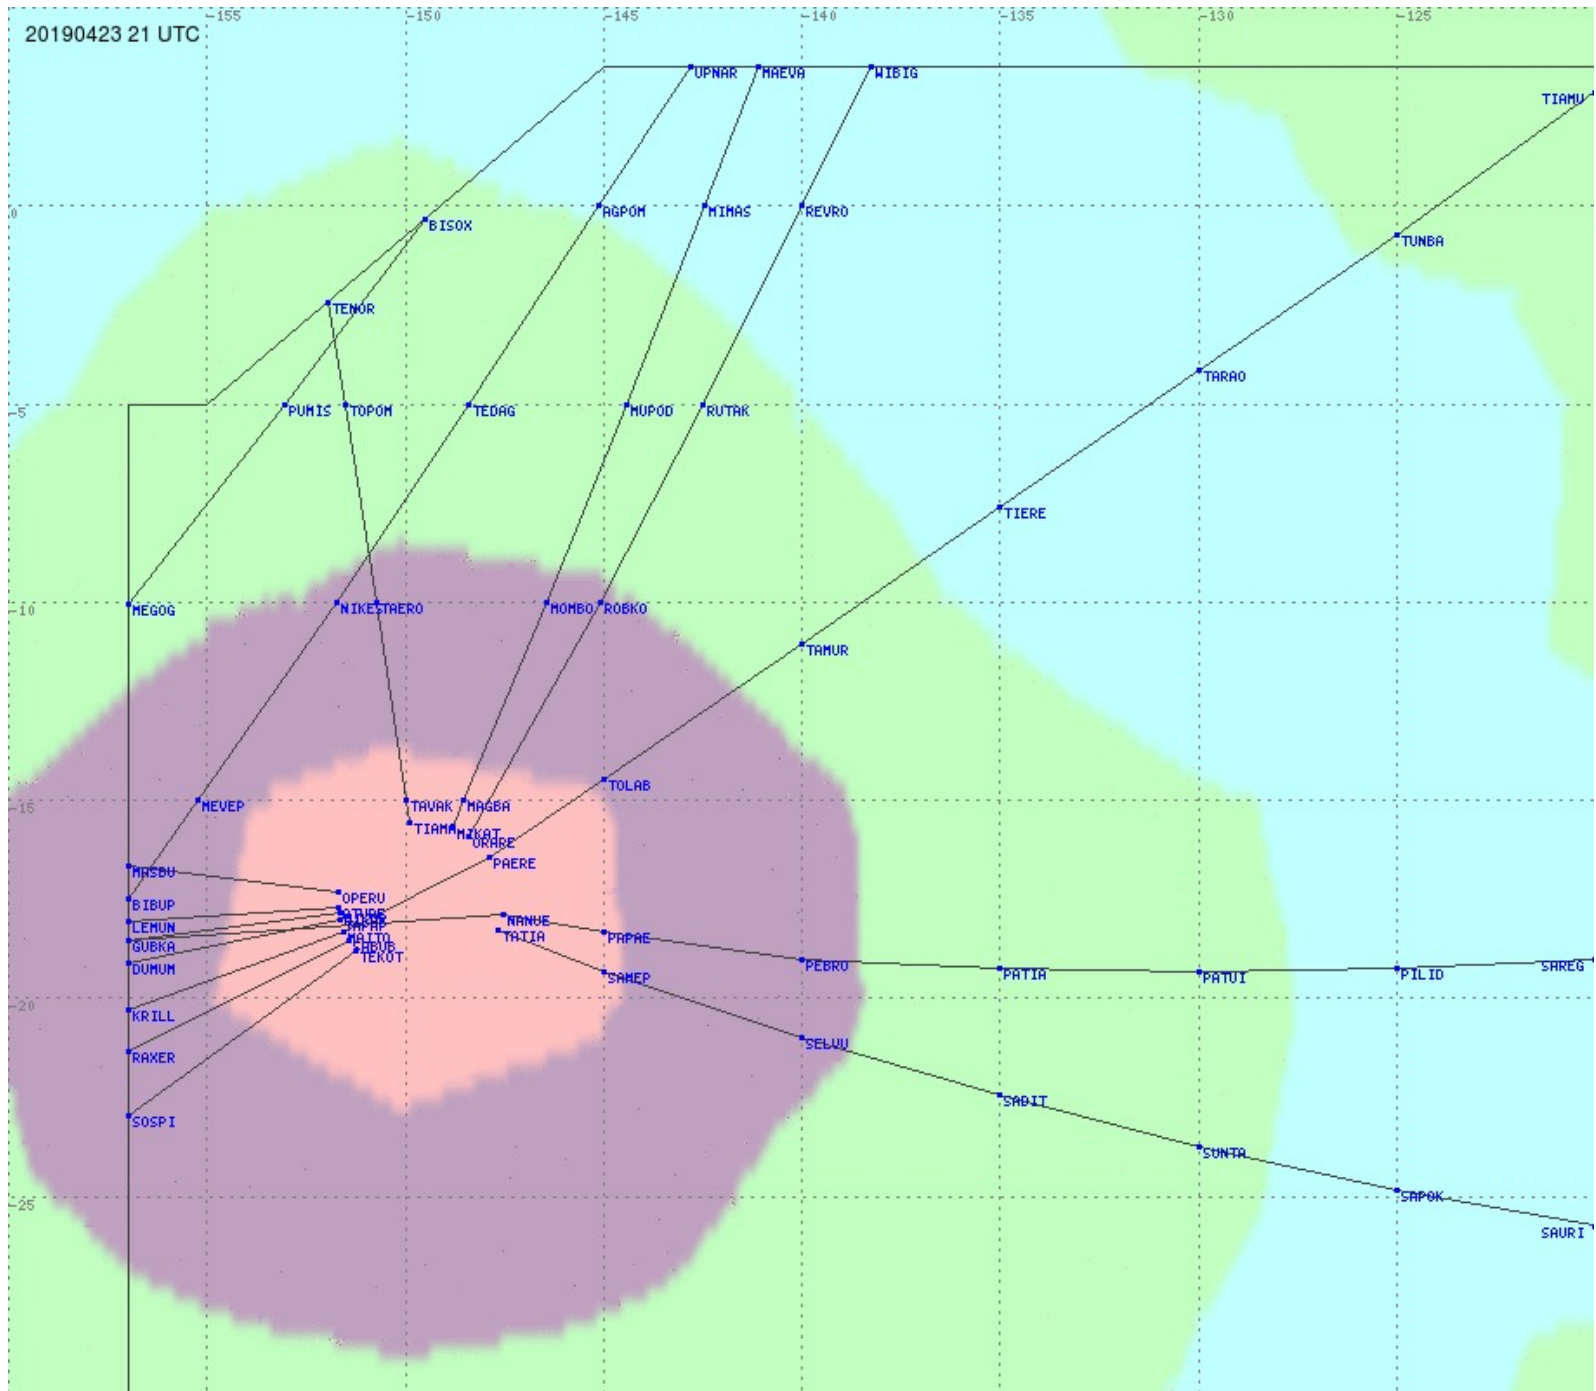

Tahiti FIR - HF Propag - 20190423

2.8 MHz 3.5 MHz 5.6 MHz 8.9 MHz 13.3 MHz 17.9 MHz None