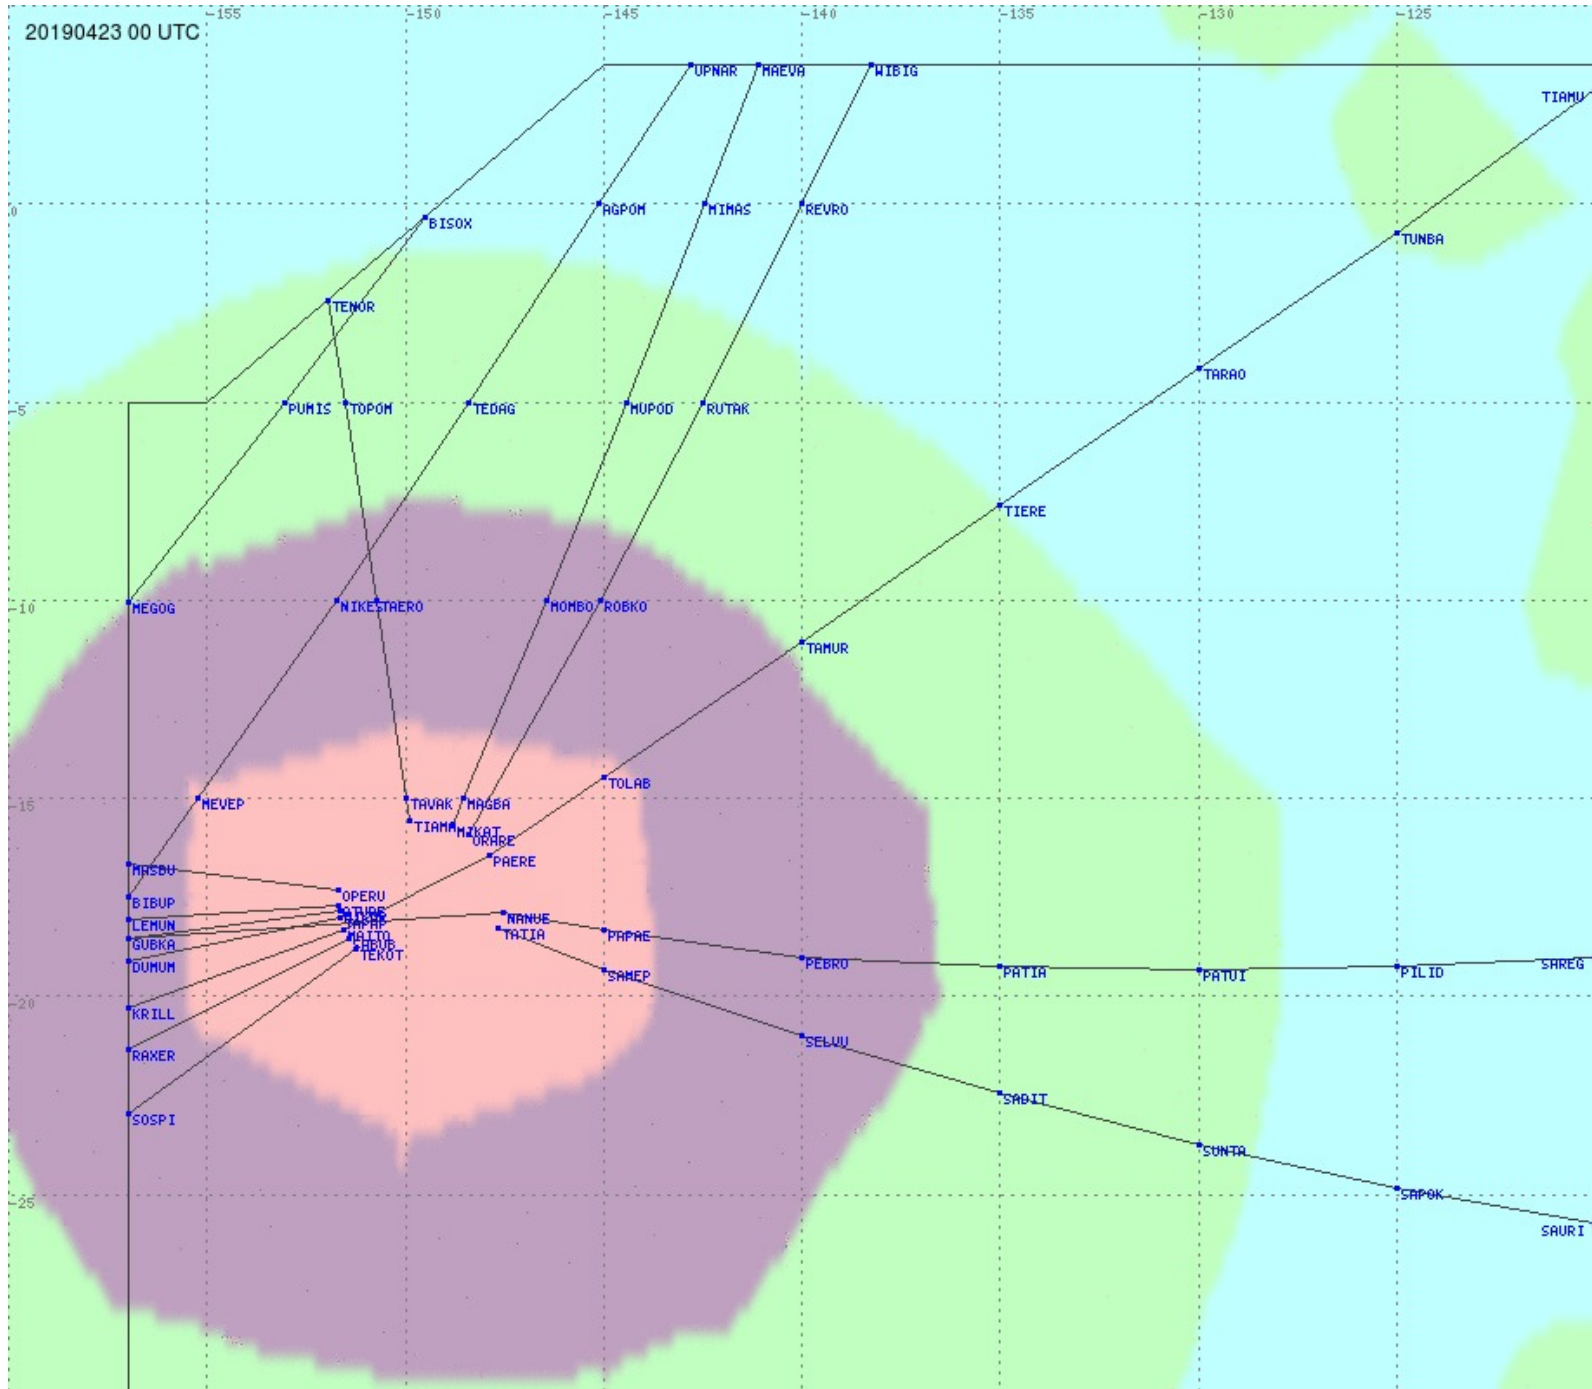

# Tahiti FIR - HF Propag - 20190423

2.8 MHz 3.5 MHz 5.6 MHz 8.9 MHz 13.3 MHz 17.9 MHz None