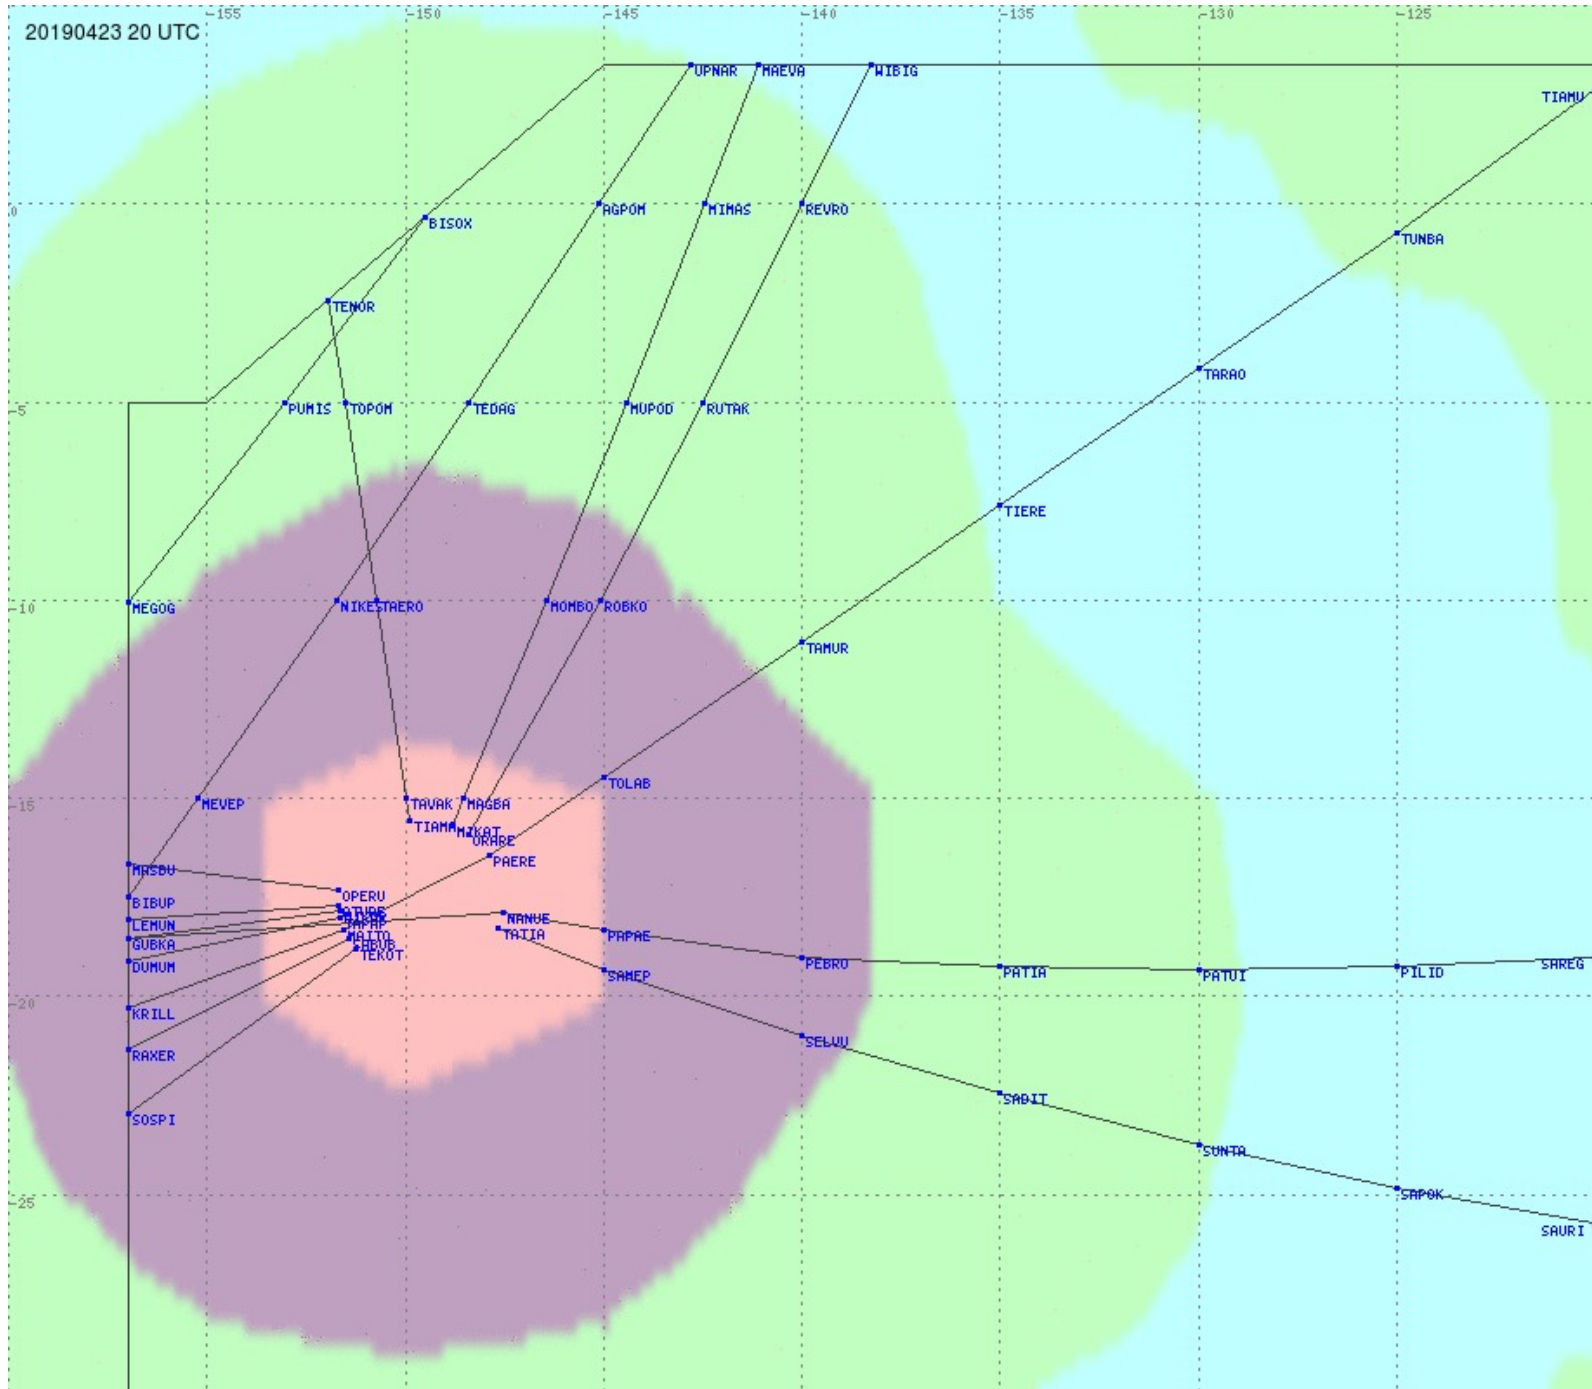

Tahiti FIR - HF Propag - 20190423

2.8 MHz 3.5 MHz 5.6 MHz 8.9 MHz 13.3 MHz 17.9 MHz None