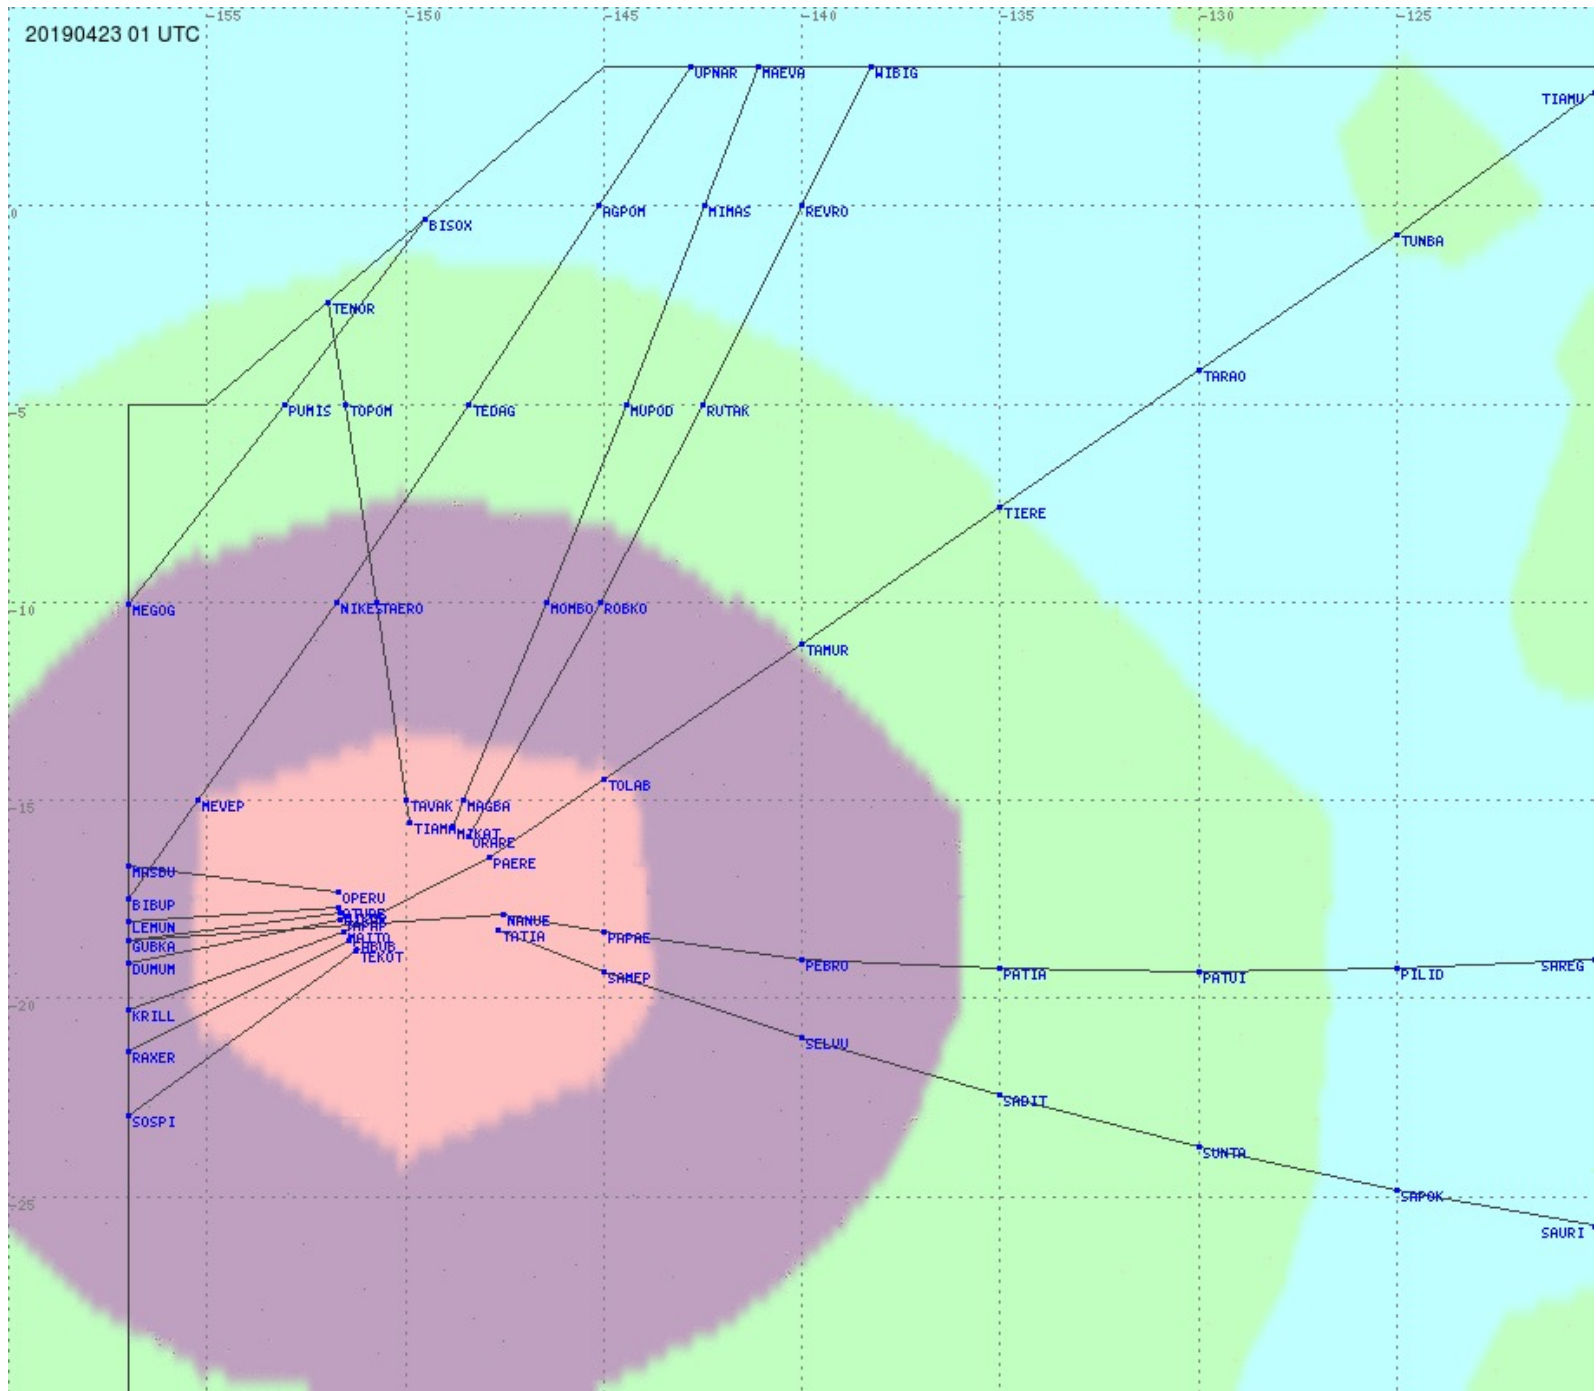

# Tahiti FIR - HF Propag - 20190423

2.8 MHz 3.5 MHz 5.6 MHz 8.9 MHz 13.3 MHz 17.9 MHz None