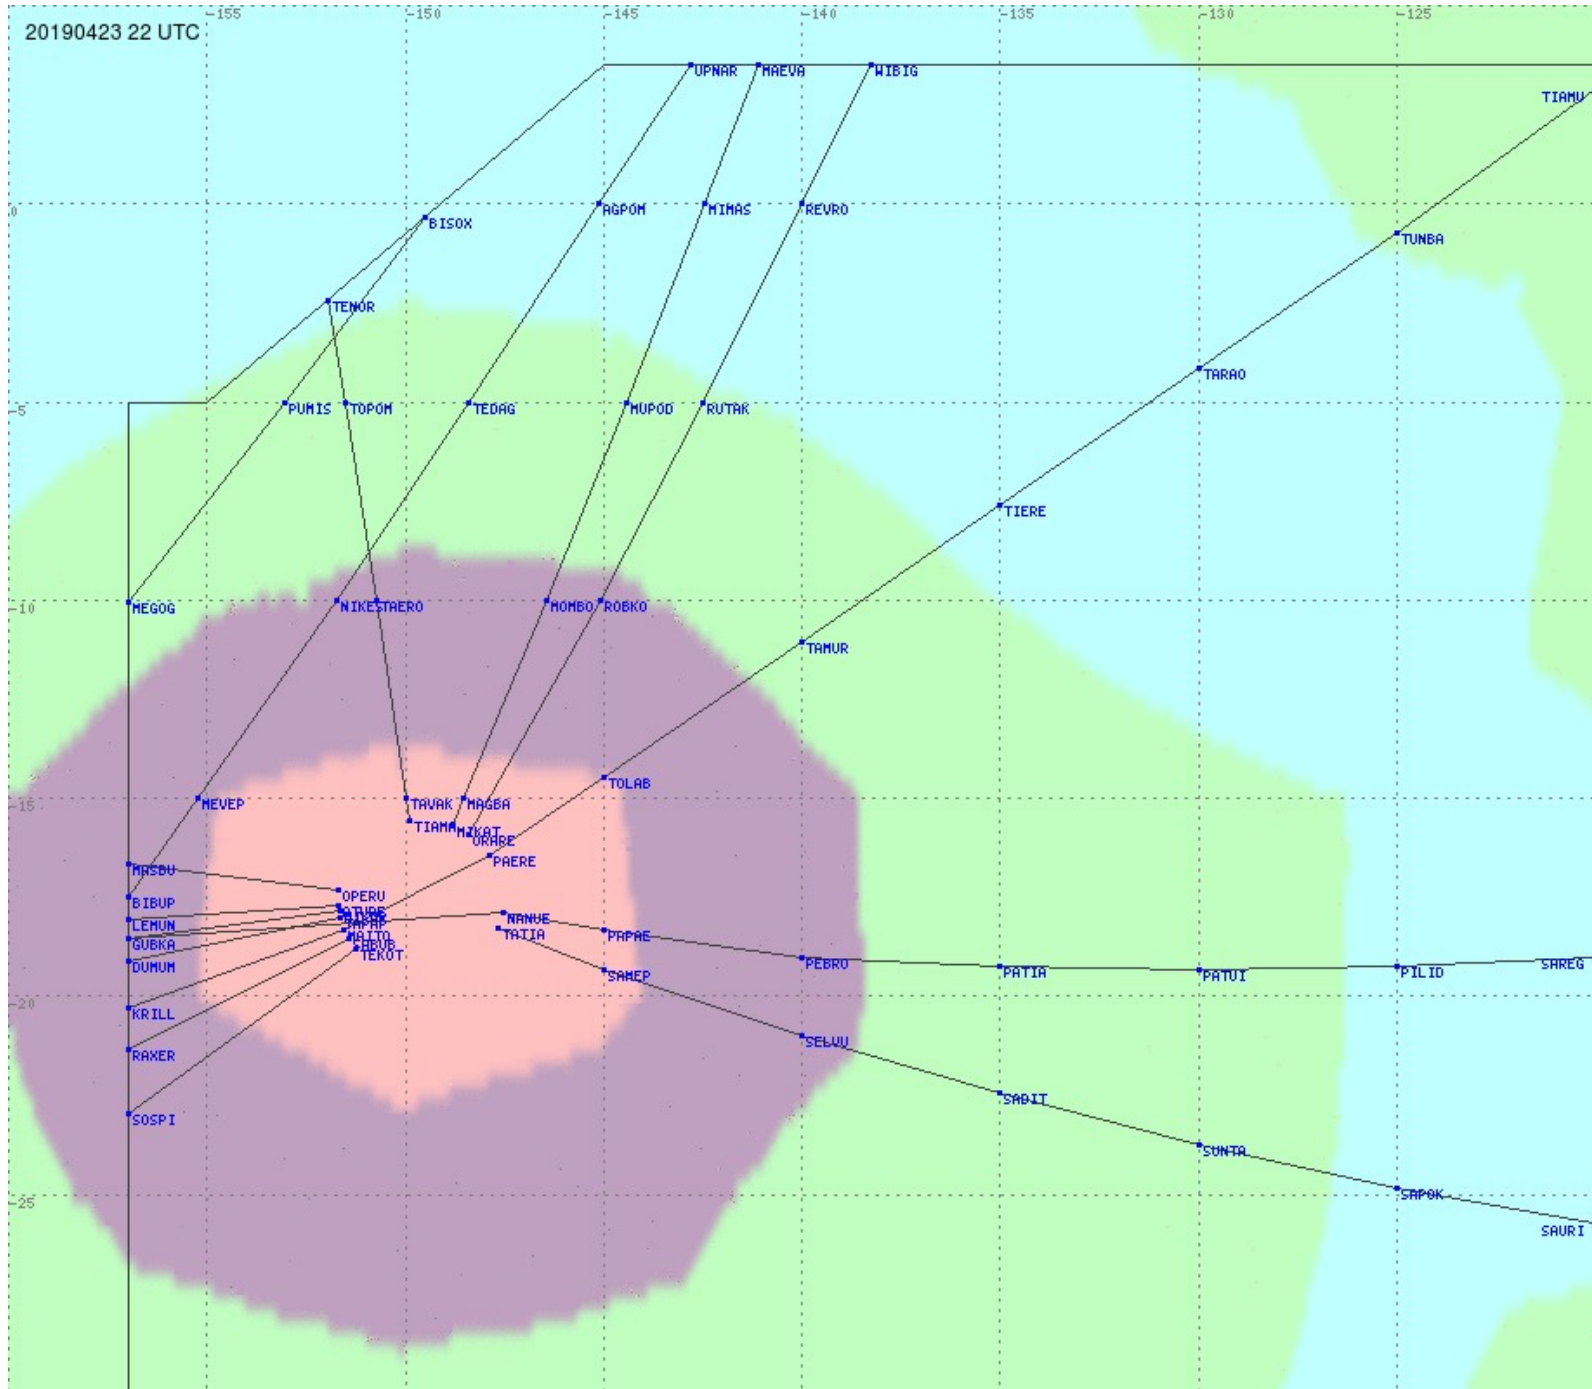

Tahiti FIR - HF Propag - 20190423

2.8 MHz 3.5 MHz 5.6 MHz 8.9 MHz 13.3 MHz 17.9 MHz None