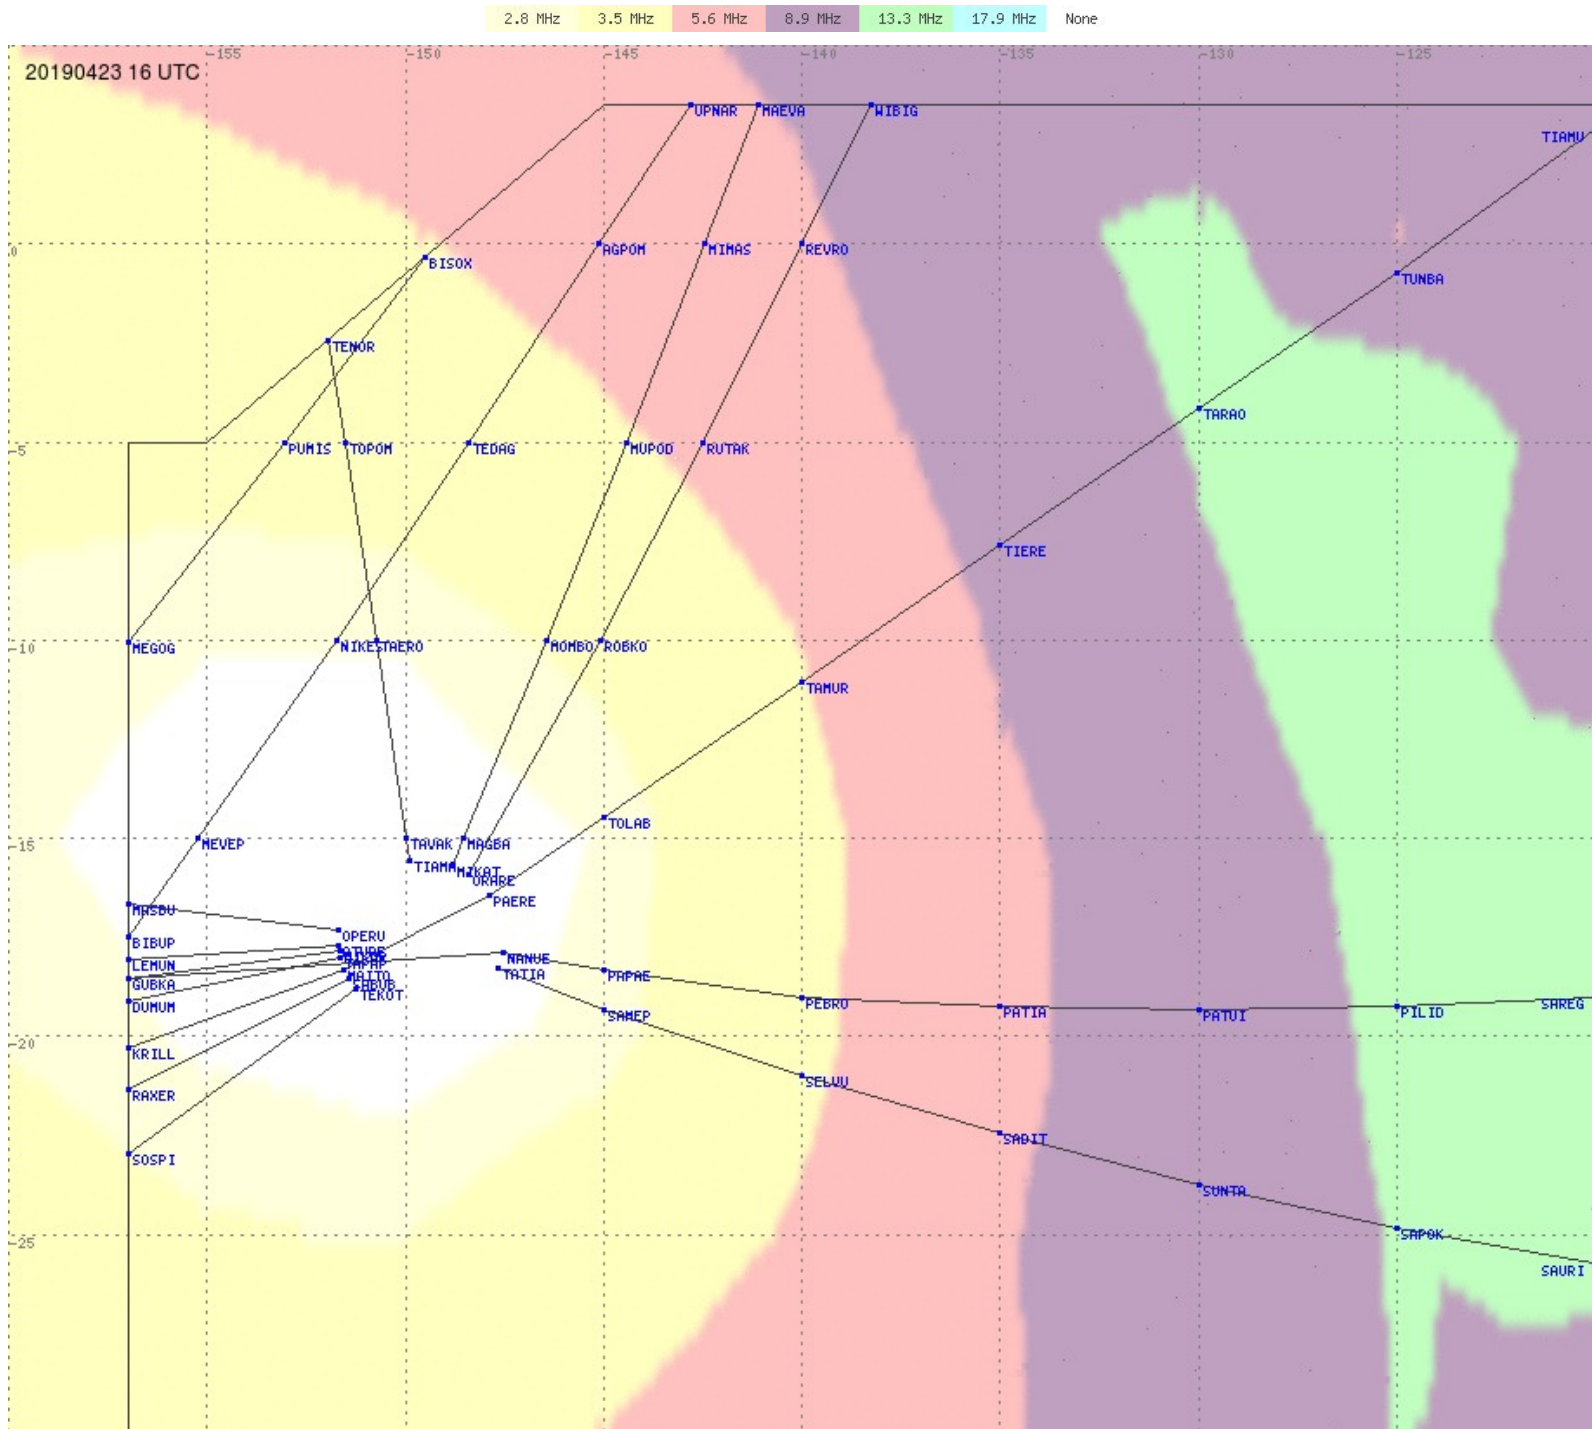

Tahiti FIR - HF Propag - 20190423