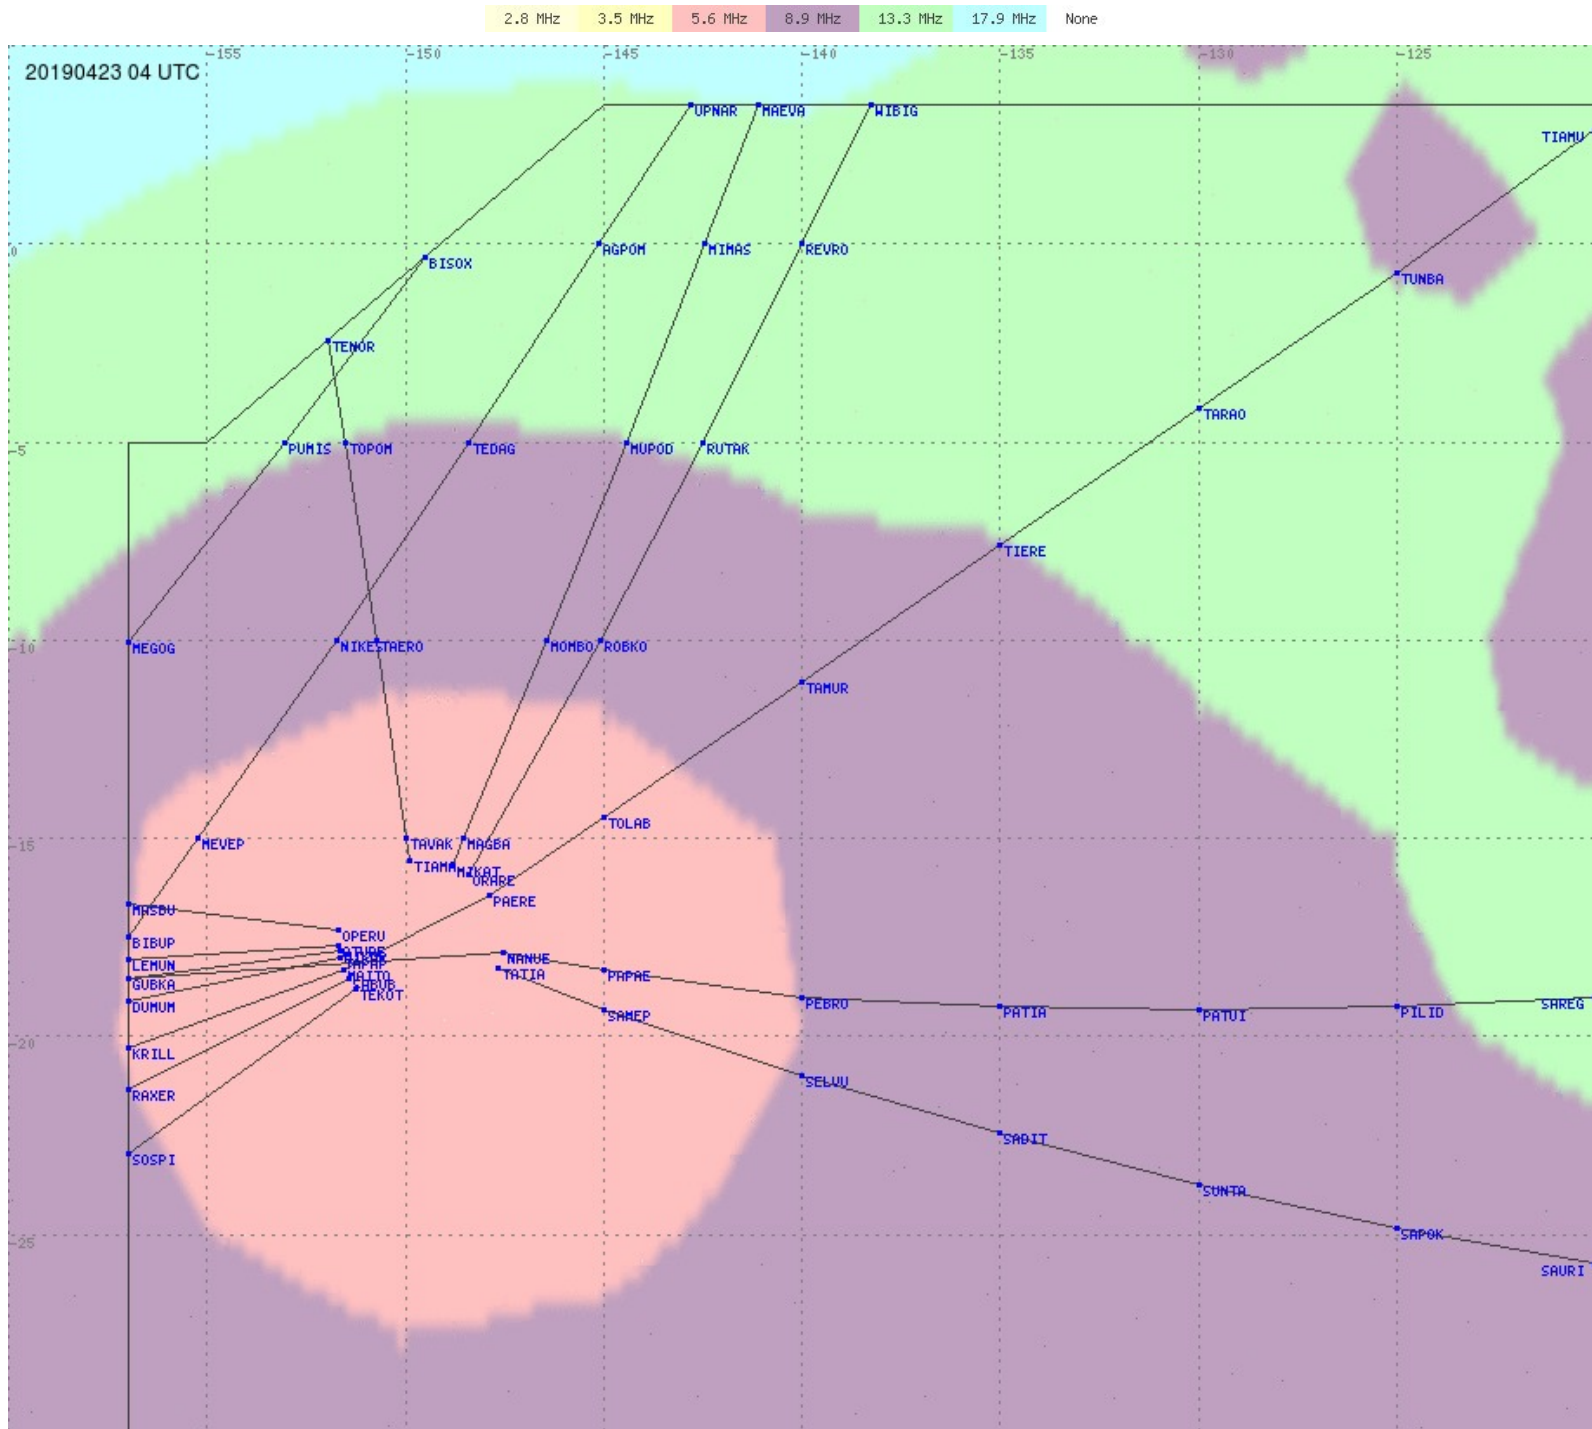

Tahiti FIR - HF Propag - 20190423