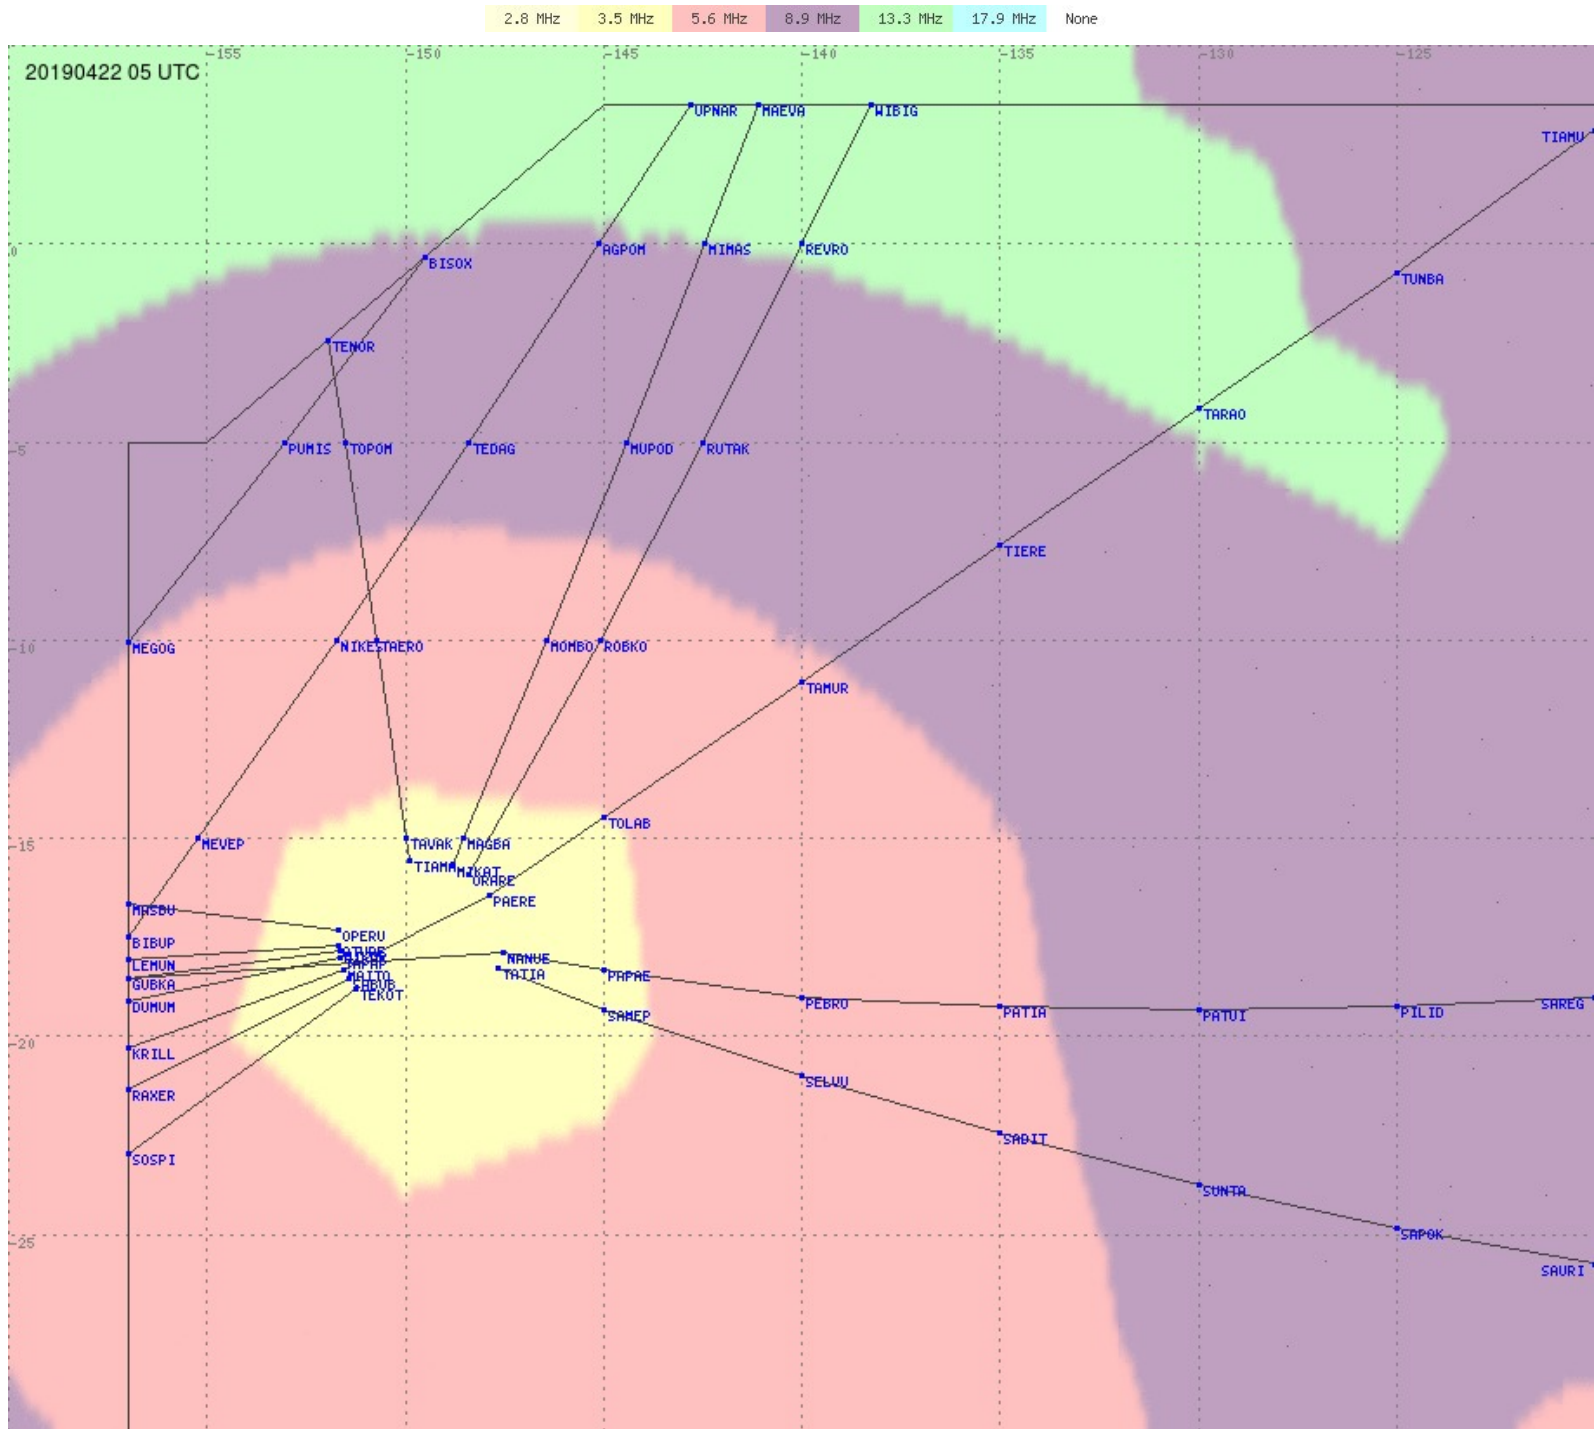

Tahiti FIR - HF Propag - 20190422