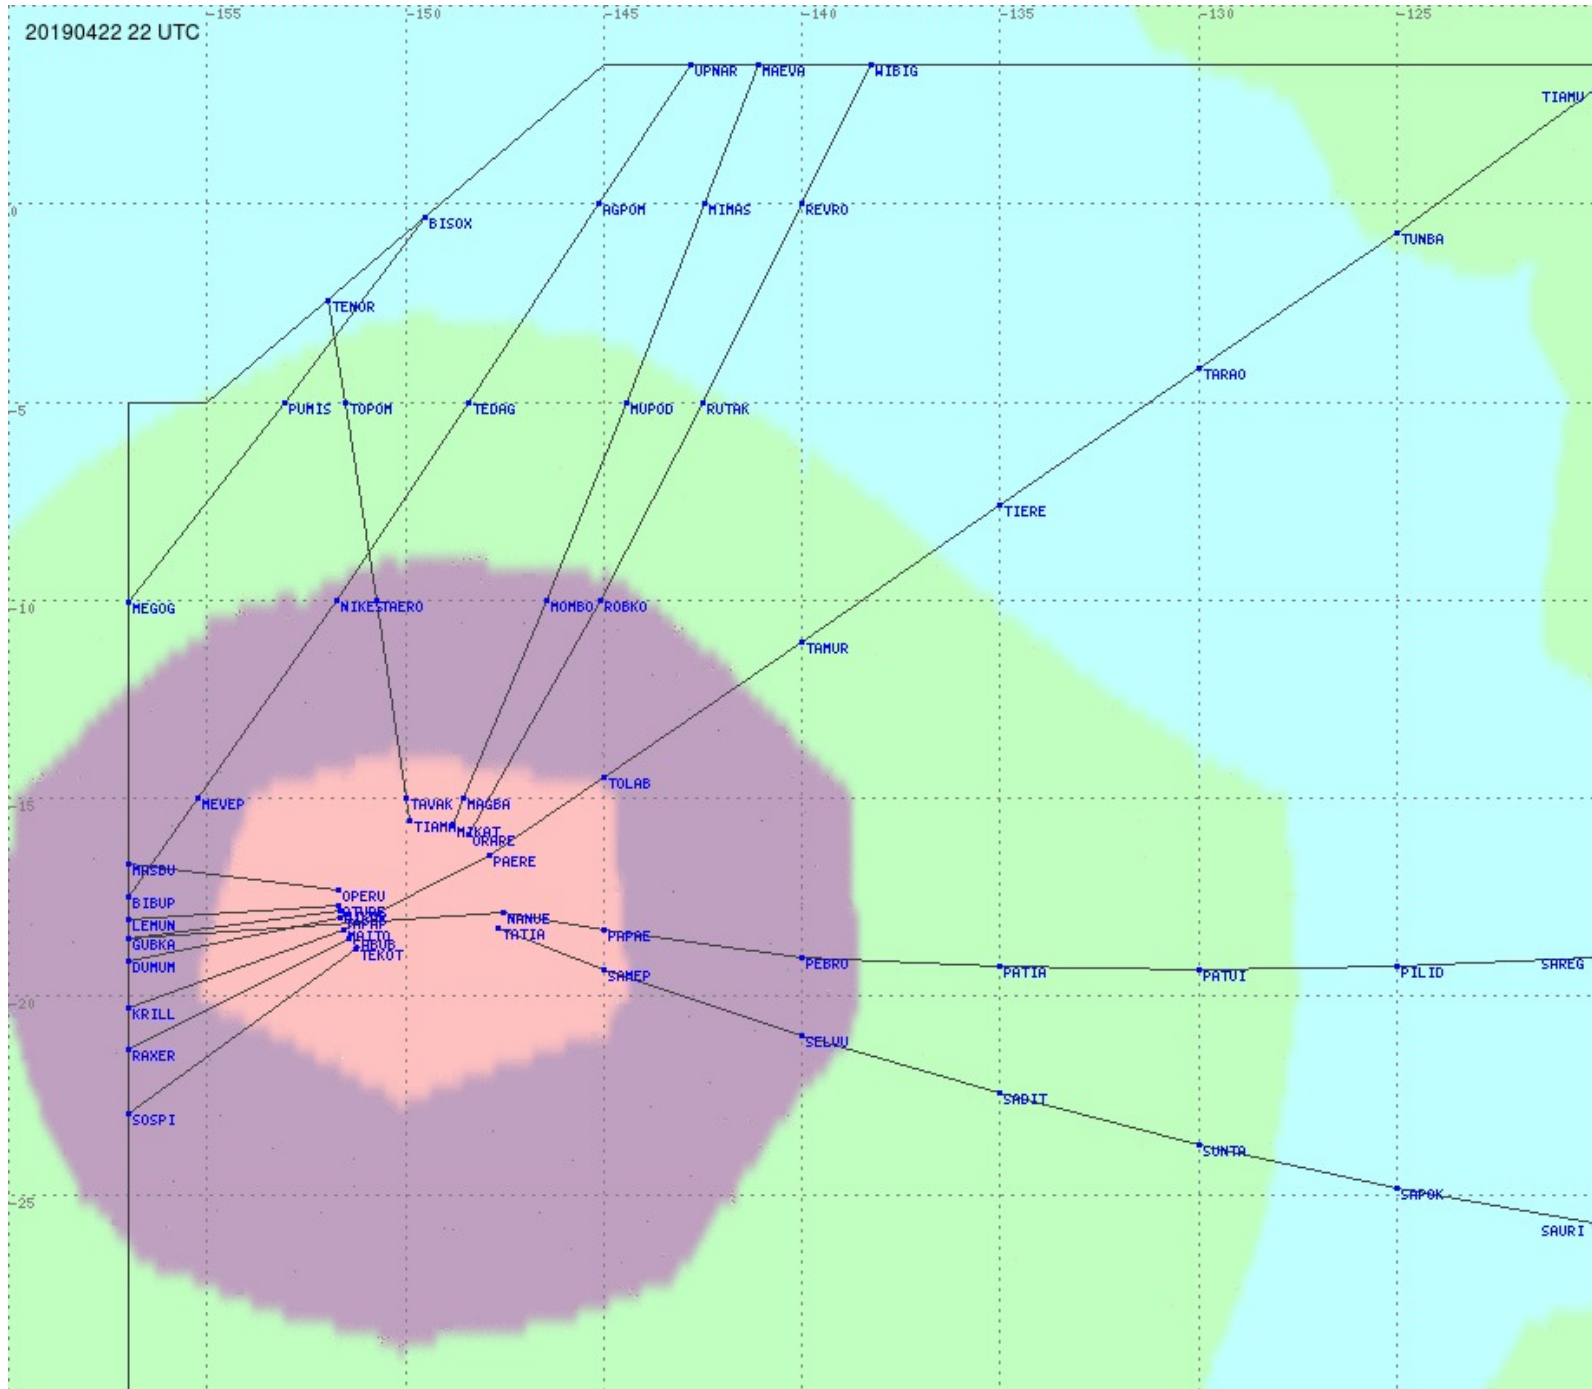

2.8 MHz 3.5 MHz 5.6 MHz 8.9 MHz 13.3 MHz 17.9 MHz None

Tahiti FIR - HF Propag - 20190422

2.8 MHz
3.5 MHz
5.6 MHz
8.9 MHz
13.3 MHz
17.9 MHz
None

Tahiti FIR - HF Propag - 20190422

2.8 MHz
3.5 MHz
5.6 MHz
8.9 MHz
13.3 MHz
17.9 MHz
None

Tahiti FIR - HF Propag - 20190422

2.8 MHz 3.5 MHz 5.6 MHz 8.9 MHz 13.3 MHz 17.9 MHz None

Tahiti FIR - HF Propag - 20190422

2.8 MHz 3.5 MHz 5.6 MHz 8.9 MHz 13.3 MHz 17.9 MHz None

Tahiti FIR - HF Propag - 20190422

2.8 MHz 3.5 MHz 5.6 MHz 8.9 MHz 13.3 MHz 17.9 MHz None