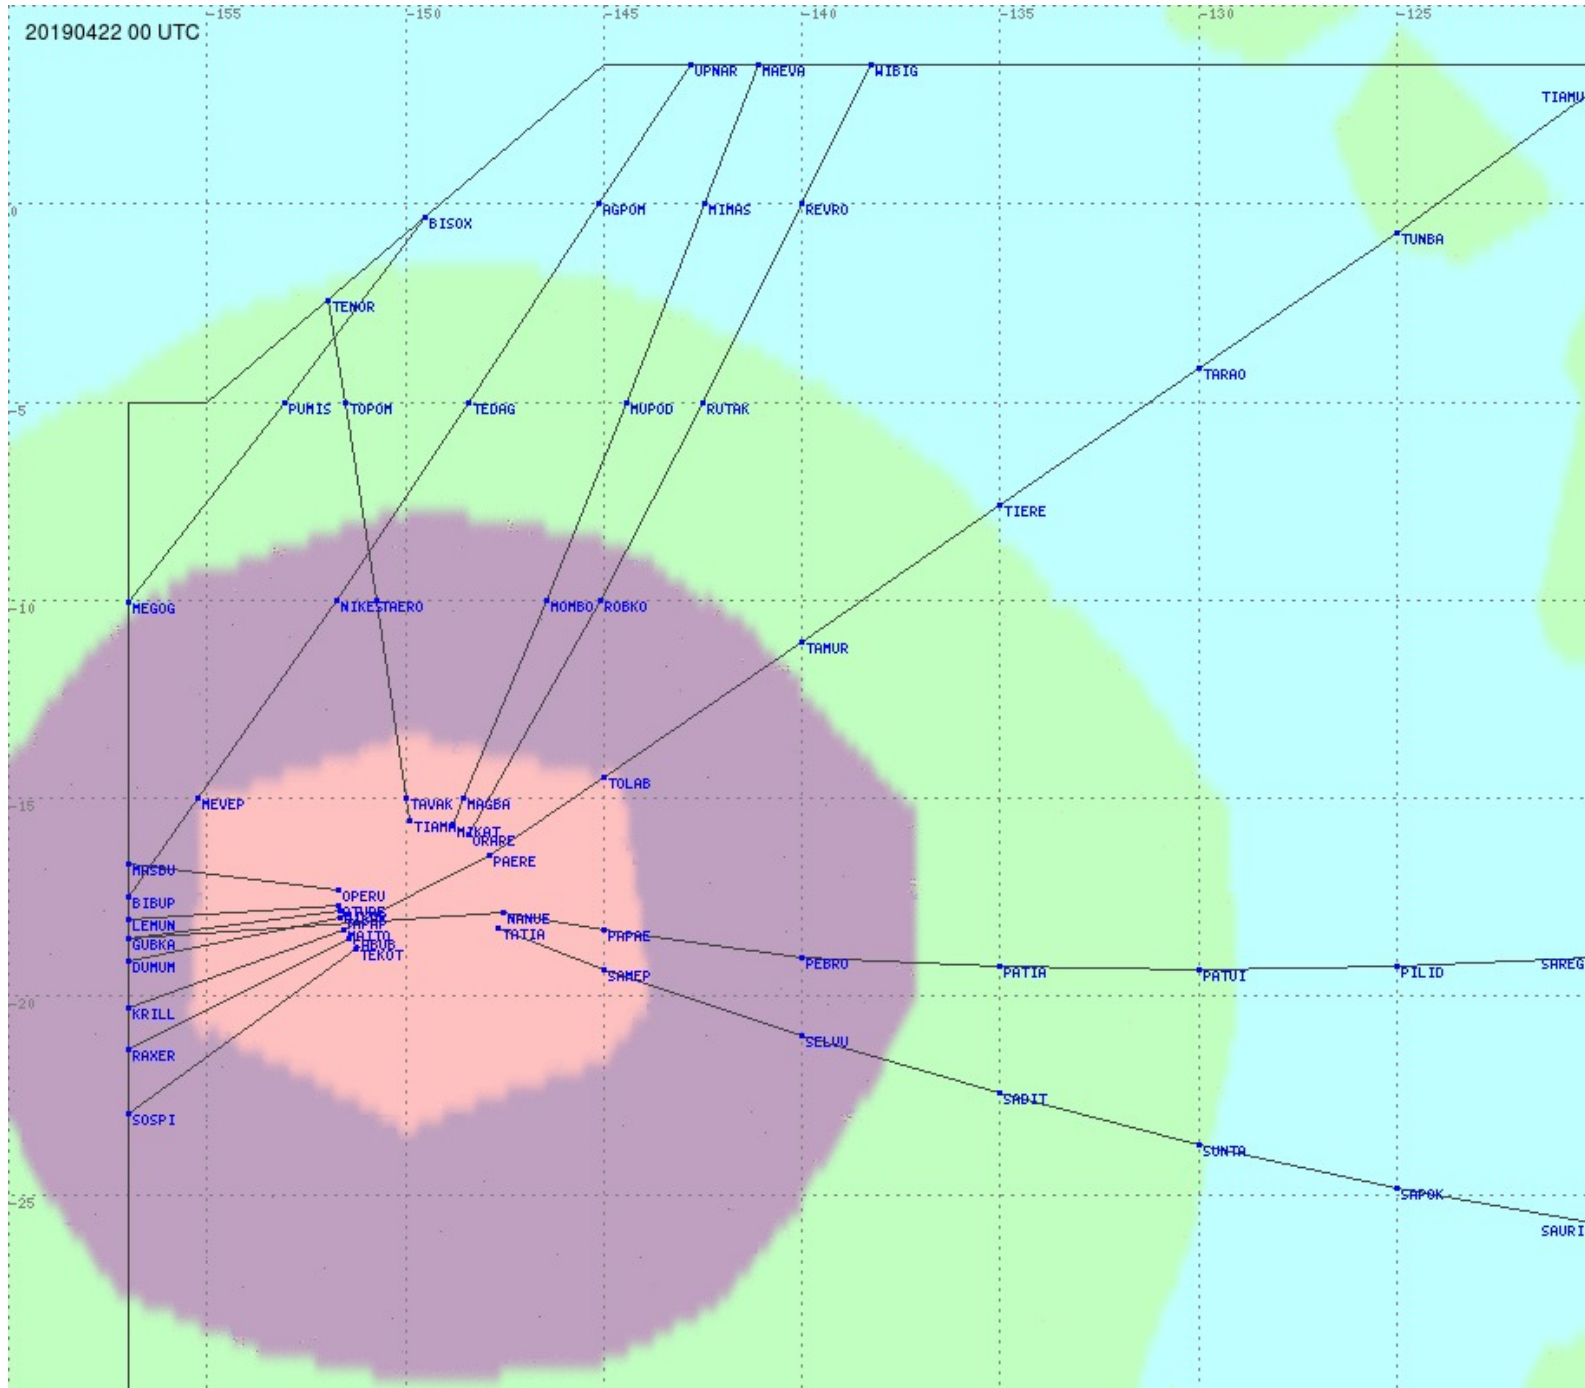

Tahiti FIR - HF Propag - 20190422

2.8 MHz 3.5 MHz 5.6 MHz 8.9 MHz 13.3 MHz 17.9 MHz None

Tahiti FIR - HF Propag - 20190422

2.8 MHz 3.5 MHz 5.6 MHz 8.9 MHz 13.3 MHz 17.9 MHz None

Tahiti FIR - HF Propag - 20190422

2.8 MHz 3.5 MHz 5.6 MHz 8.9 MHz 13.3 MHz 17.9 MHz None

Tahiti FIR - HF Propag - 20190422

2.8 MHz 3.5 MHz 5.6 MHz 8.9 MHz 13.3 MHz 17.9 MHz None

Tahiti FIR - HF Propag - 20190422

2.8 MHz
3.5 MHz
5.6 MHz
8.9 MHz
13.3 MHz
17.9 MHz
None