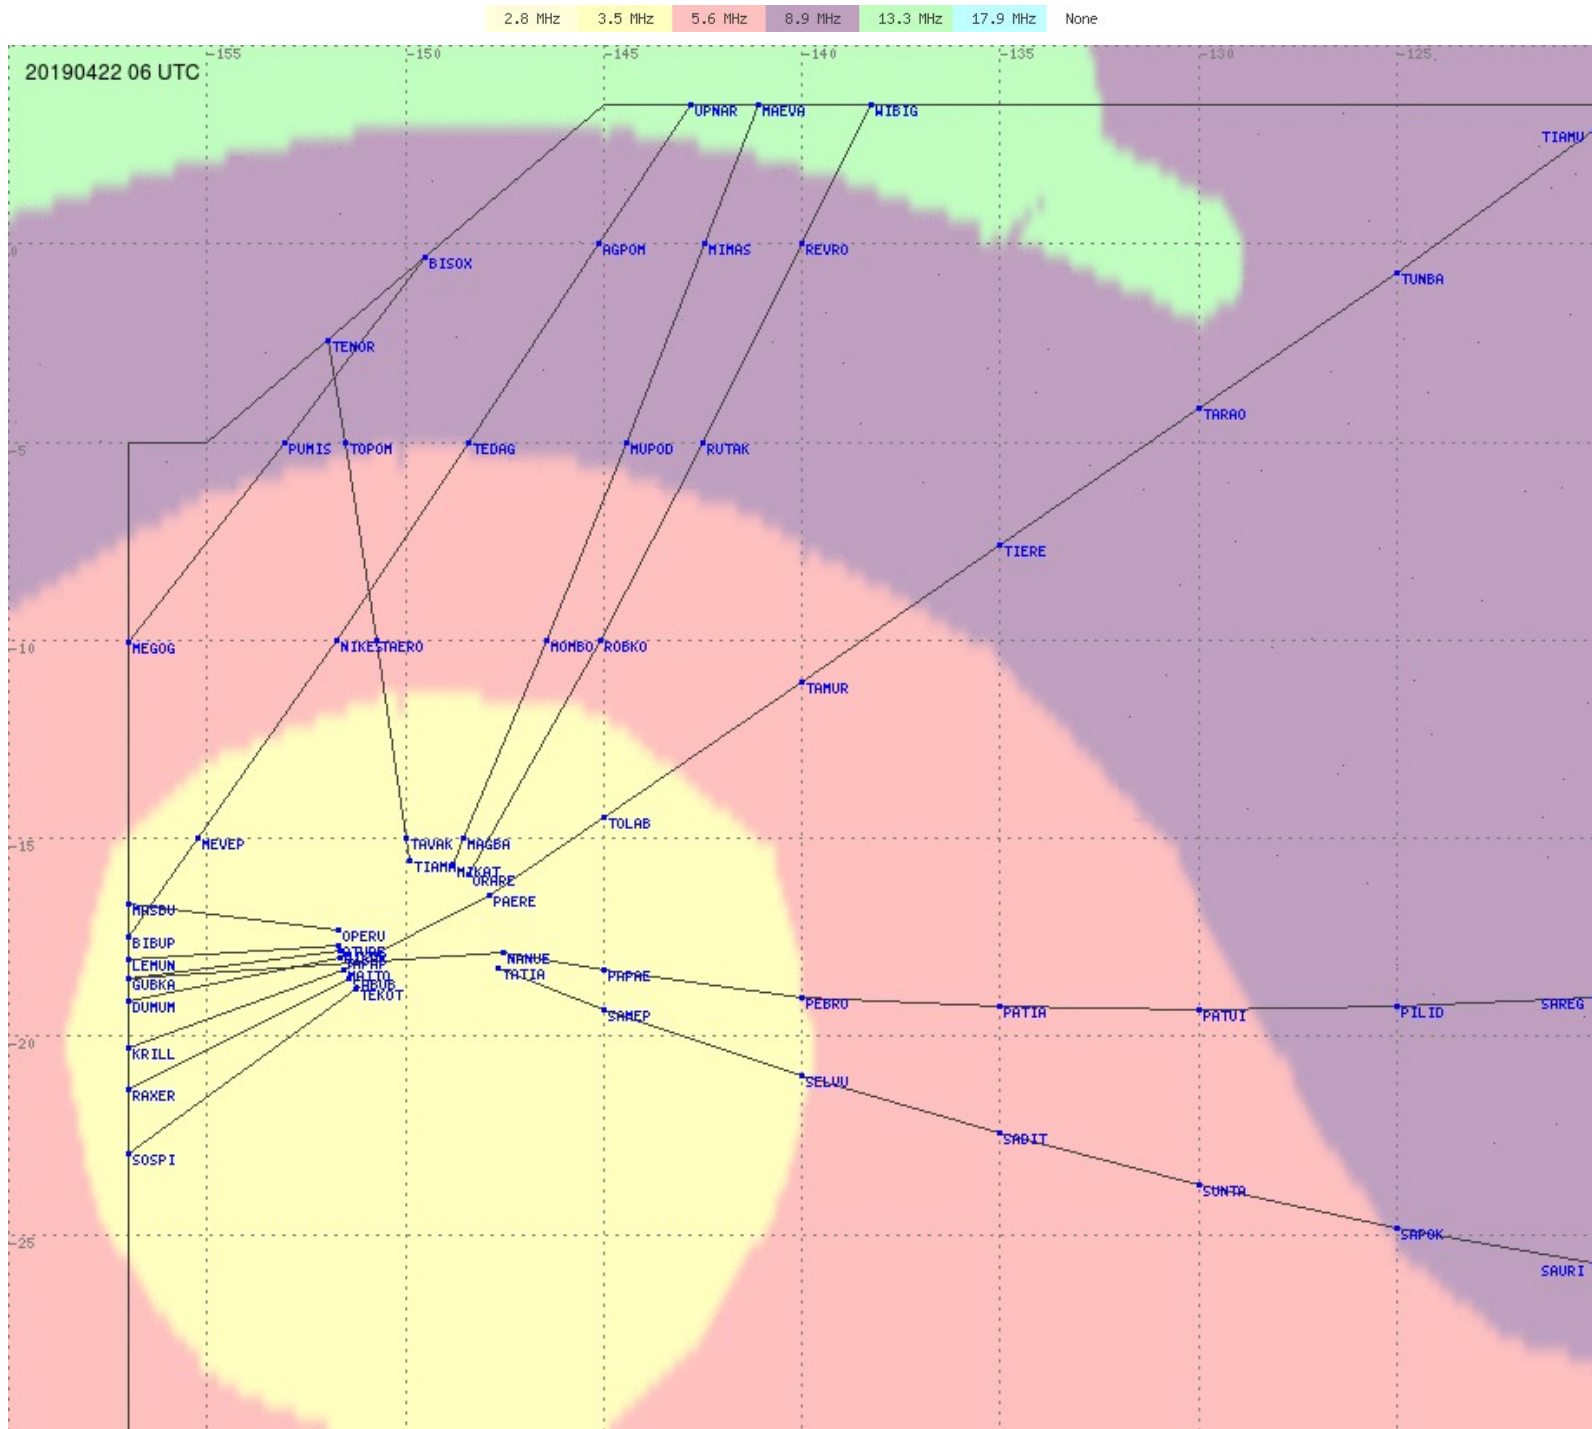

Tahiti FIR - HF Propag - 20190422