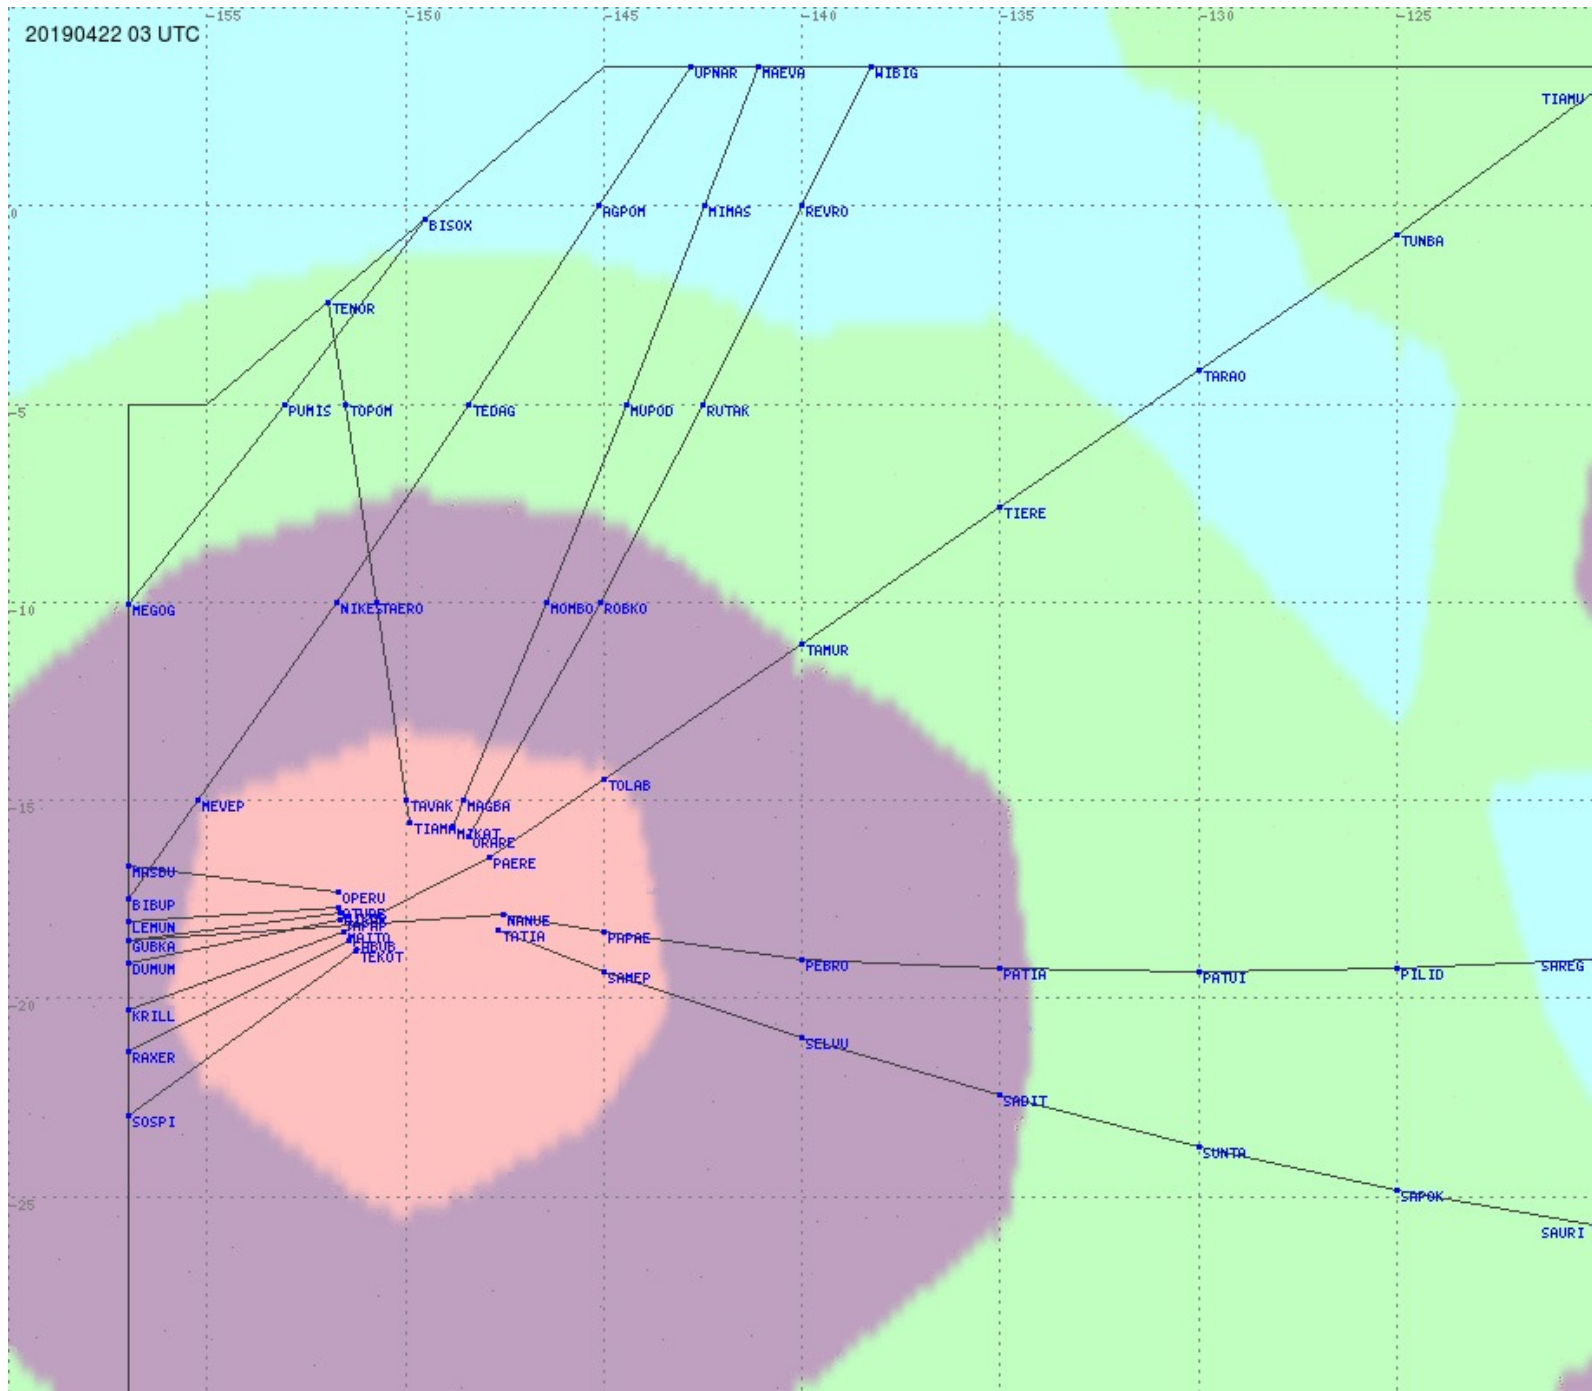

Tahiti FIR - HF Propag - 20190422

2.8 MHz 3.5 MHz 5.6 MHz 8.9 MHz 13.3 MHz 17.9 MHz None

Tahiti FIR - HF Propag - 20190422

2.8 MHz 3.5 MHz 5.6 MHz 8.9 MHz 13.3 MHz 17.9 MHz None

Tahiti FIR - HF Propag - 20190422

2.8 MHz 3.5 MHz 5.6 MHz 8.9 MHz 13.3 MHz 17.9 MHz None

Tahiti FIR - HF Propag - 20190422

2.8 MHz 3.5 MHz 5.6 MHz 8.9 MHz 13.3 MHz 17.9 MHz None

Tahiti FIR - HF Propag - 20190422

2.8 MHz
3.5 MHz
5.6 MHz
8.9 MHz
13.3 MHz
17.9 MHz
None