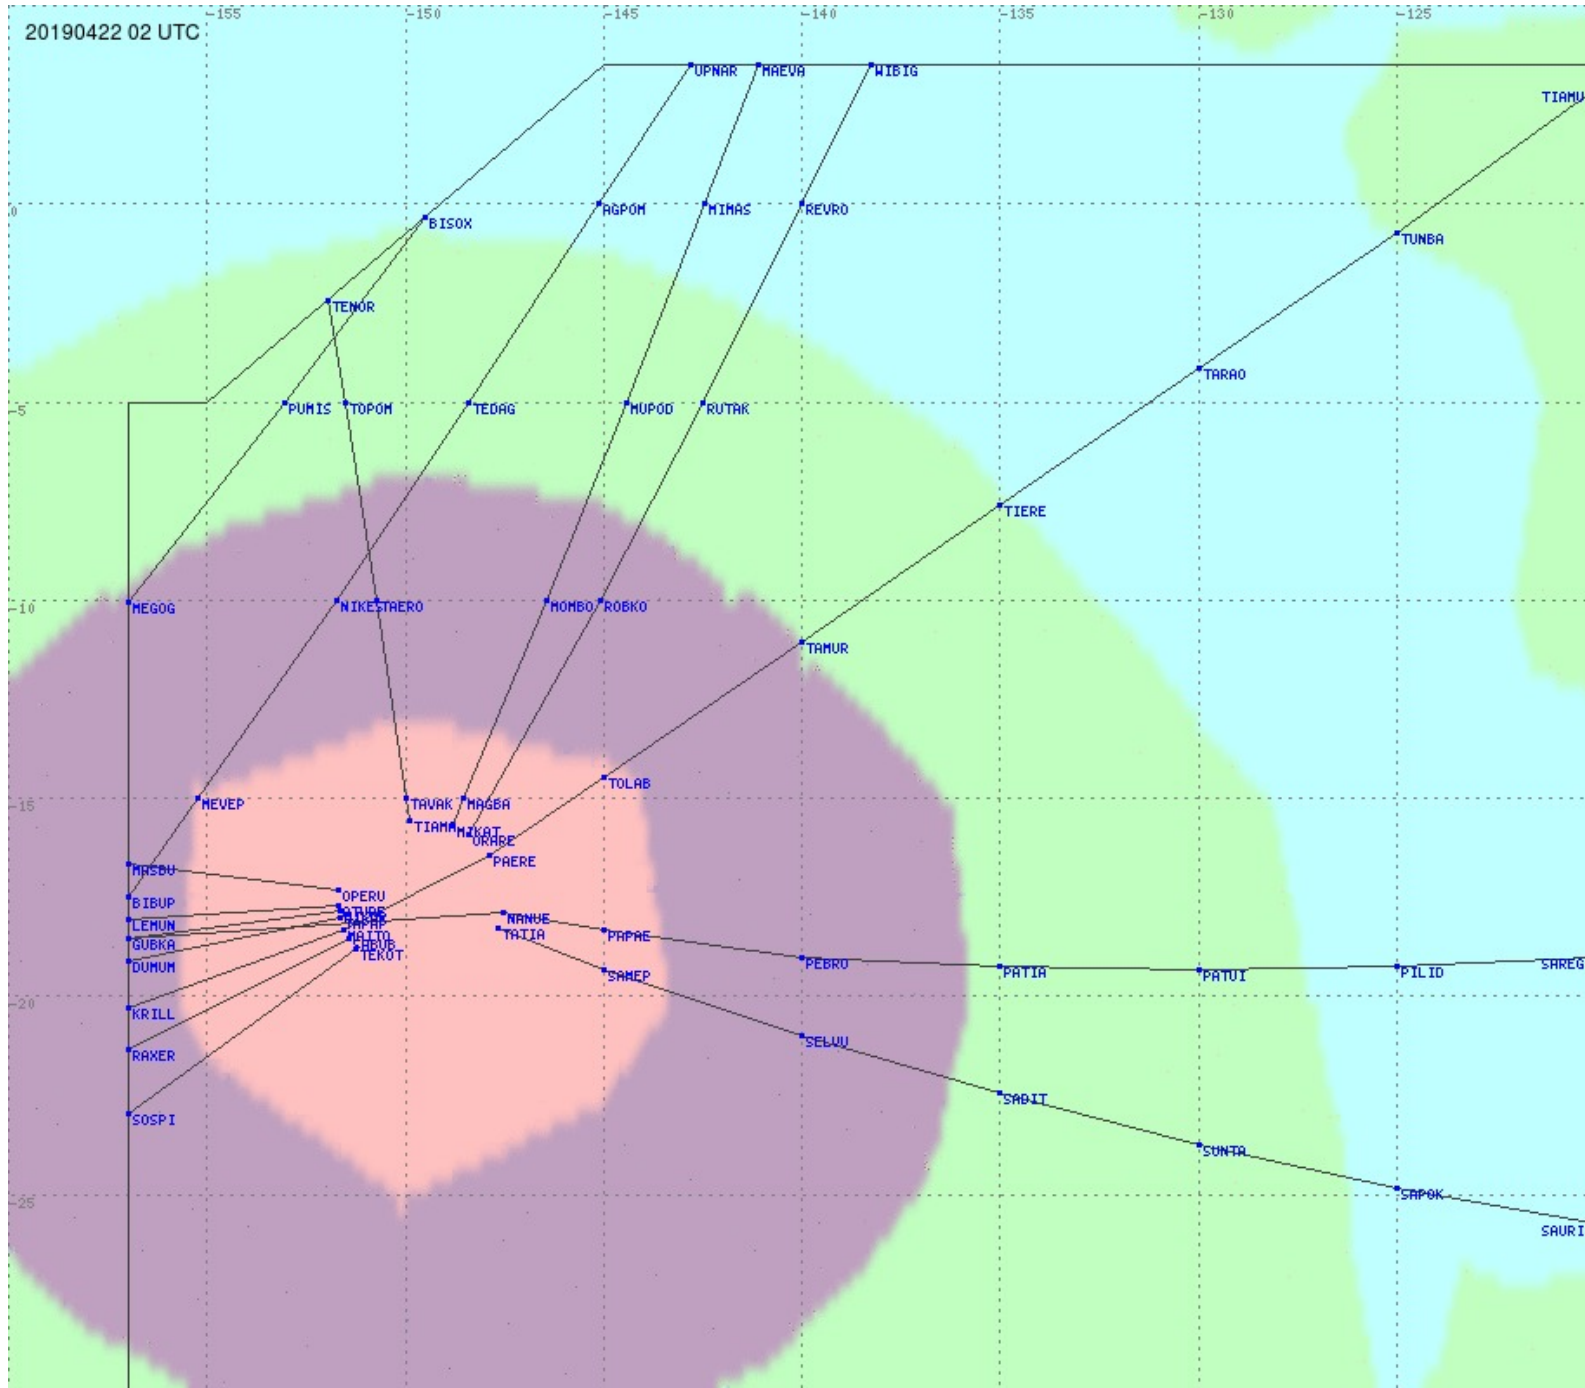

Tahiti FIR - HF Propag - 20190422

2.8 MHz 3.5 MHz 5.6 MHz 8.9 MHz 13.3 MHz 17.9 MHz None

Tahiti FIR - HF Propag - 20190422

2.8 MHz 3.5 MHz 5.6 MHz 8.9 MHz 13.3 MHz 17.9 MHz None

Tahiti FIR - HF Propag - 20190422

2.8 MHz 3.5 MHz 5.6 MHz 8.9 MHz 13.3 MHz 17.9 MHz None

Tahiti FIR - HF Propag - 20190422

2.8 MHz 3.5 MHz 5.6 MHz 8.9 MHz 13.3 MHz 17.9 MHz None

Tahiti FIR - HF Propag - 20190422

2.8 MHz
3.5 MHz
5.6 MHz
8.9 MHz
13.3 MHz
17.9 MHz
None