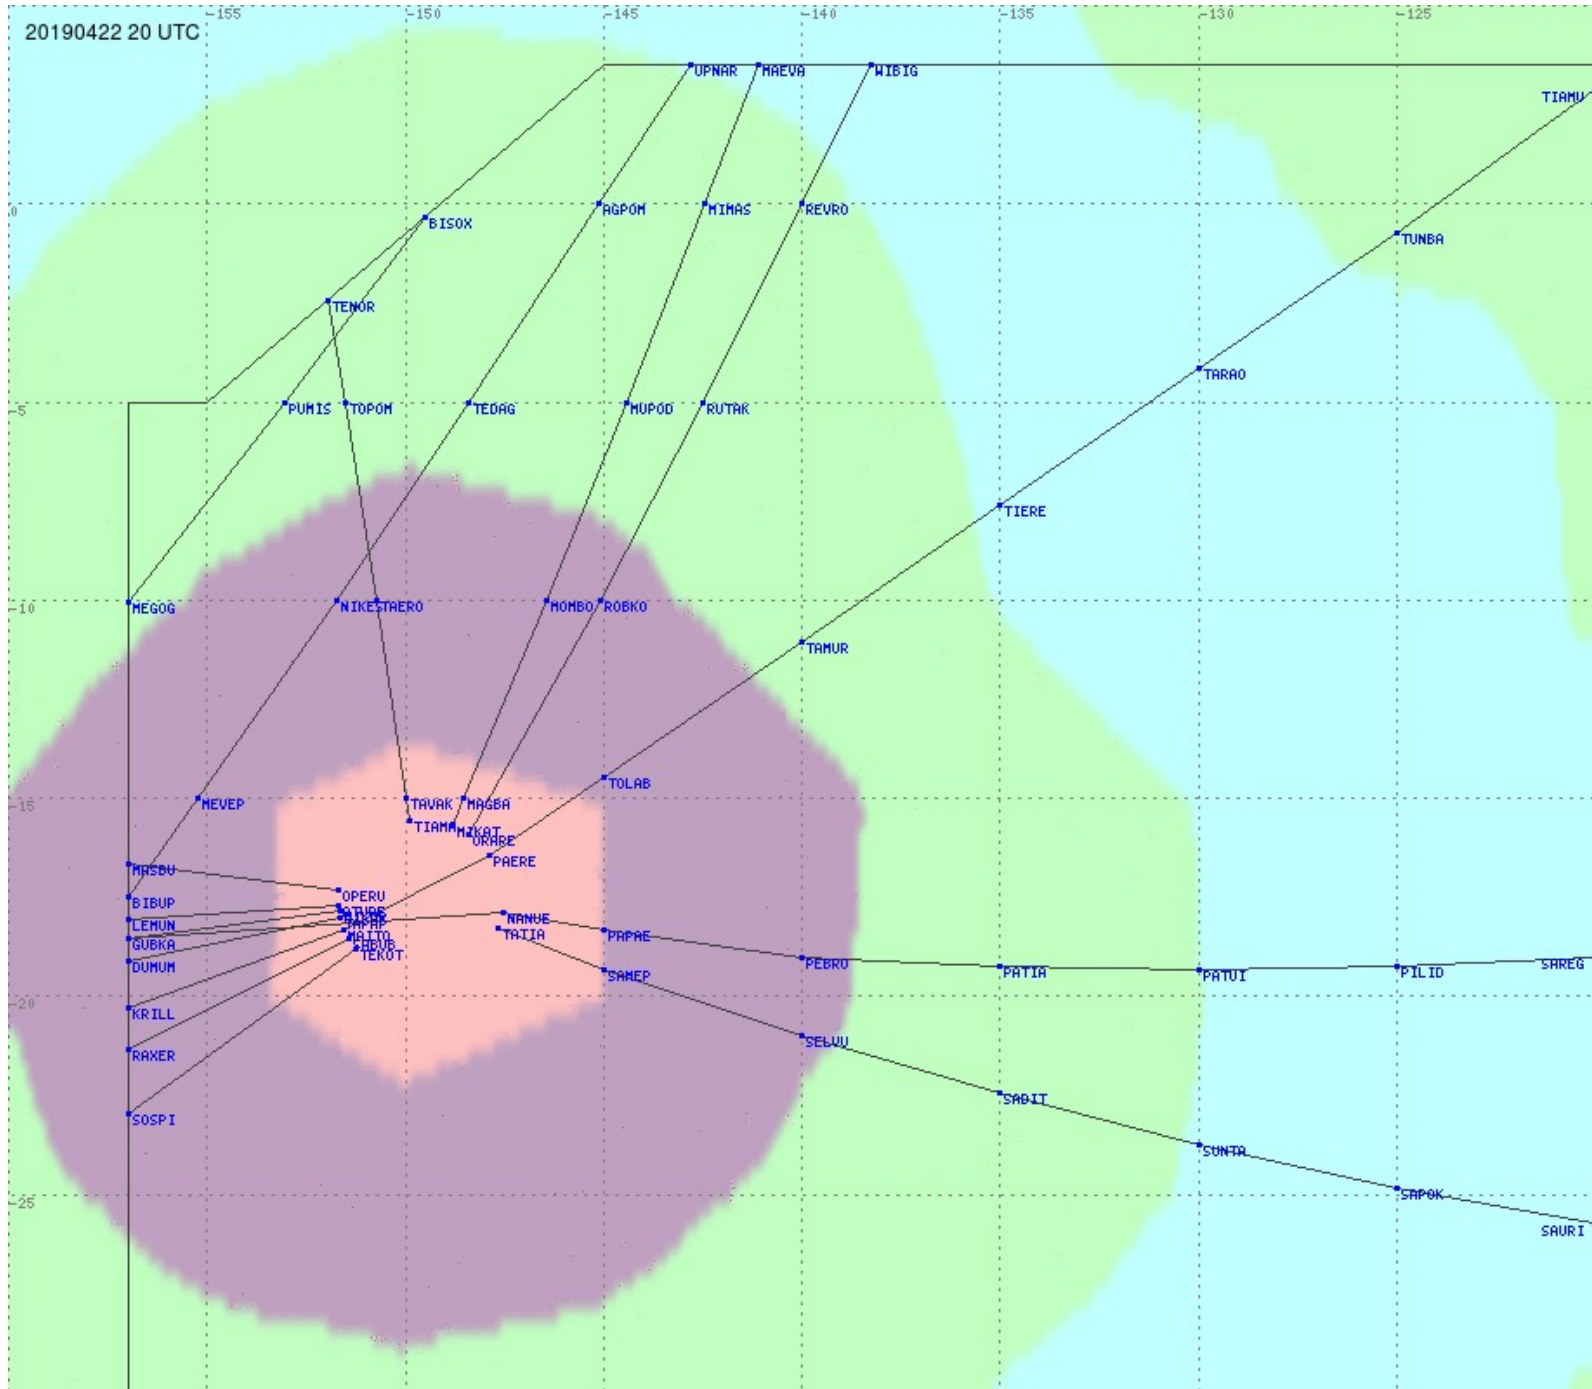

2.8 MHz 3.5 MHz 5.6 MHz 8.9 MHz 13.3 MHz 17.9 MHz None

Tahiti FIR - HF Propag - 20190422

2.8 MHz
3.5 MHz
5.6 MHz
8.9 MHz
13.3 MHz
17.9 MHz
None

Tahiti FIR - HF Propag - 20190422

2.8 MHz
3.5 MHz
5.6 MHz
8.9 MHz
13.3 MHz
17.9 MHz
None

Tahiti FIR - HF Propag - 20190422

2.8 MHz 3.5 MHz 5.6 MHz 8.9 MHz 13.3 MHz 17.9 MHz None

Tahiti FIR - HF Propag - 20190422

2.8 MHz 3.5 MHz 5.6 MHz 8.9 MHz 13.3 MHz 17.9 MHz None

Tahiti FIR - HF Propag - 20190422

2.8 MHz 3.5 MHz 5.6 MHz 8.9 MHz 13.3 MHz 17.9 MHz None