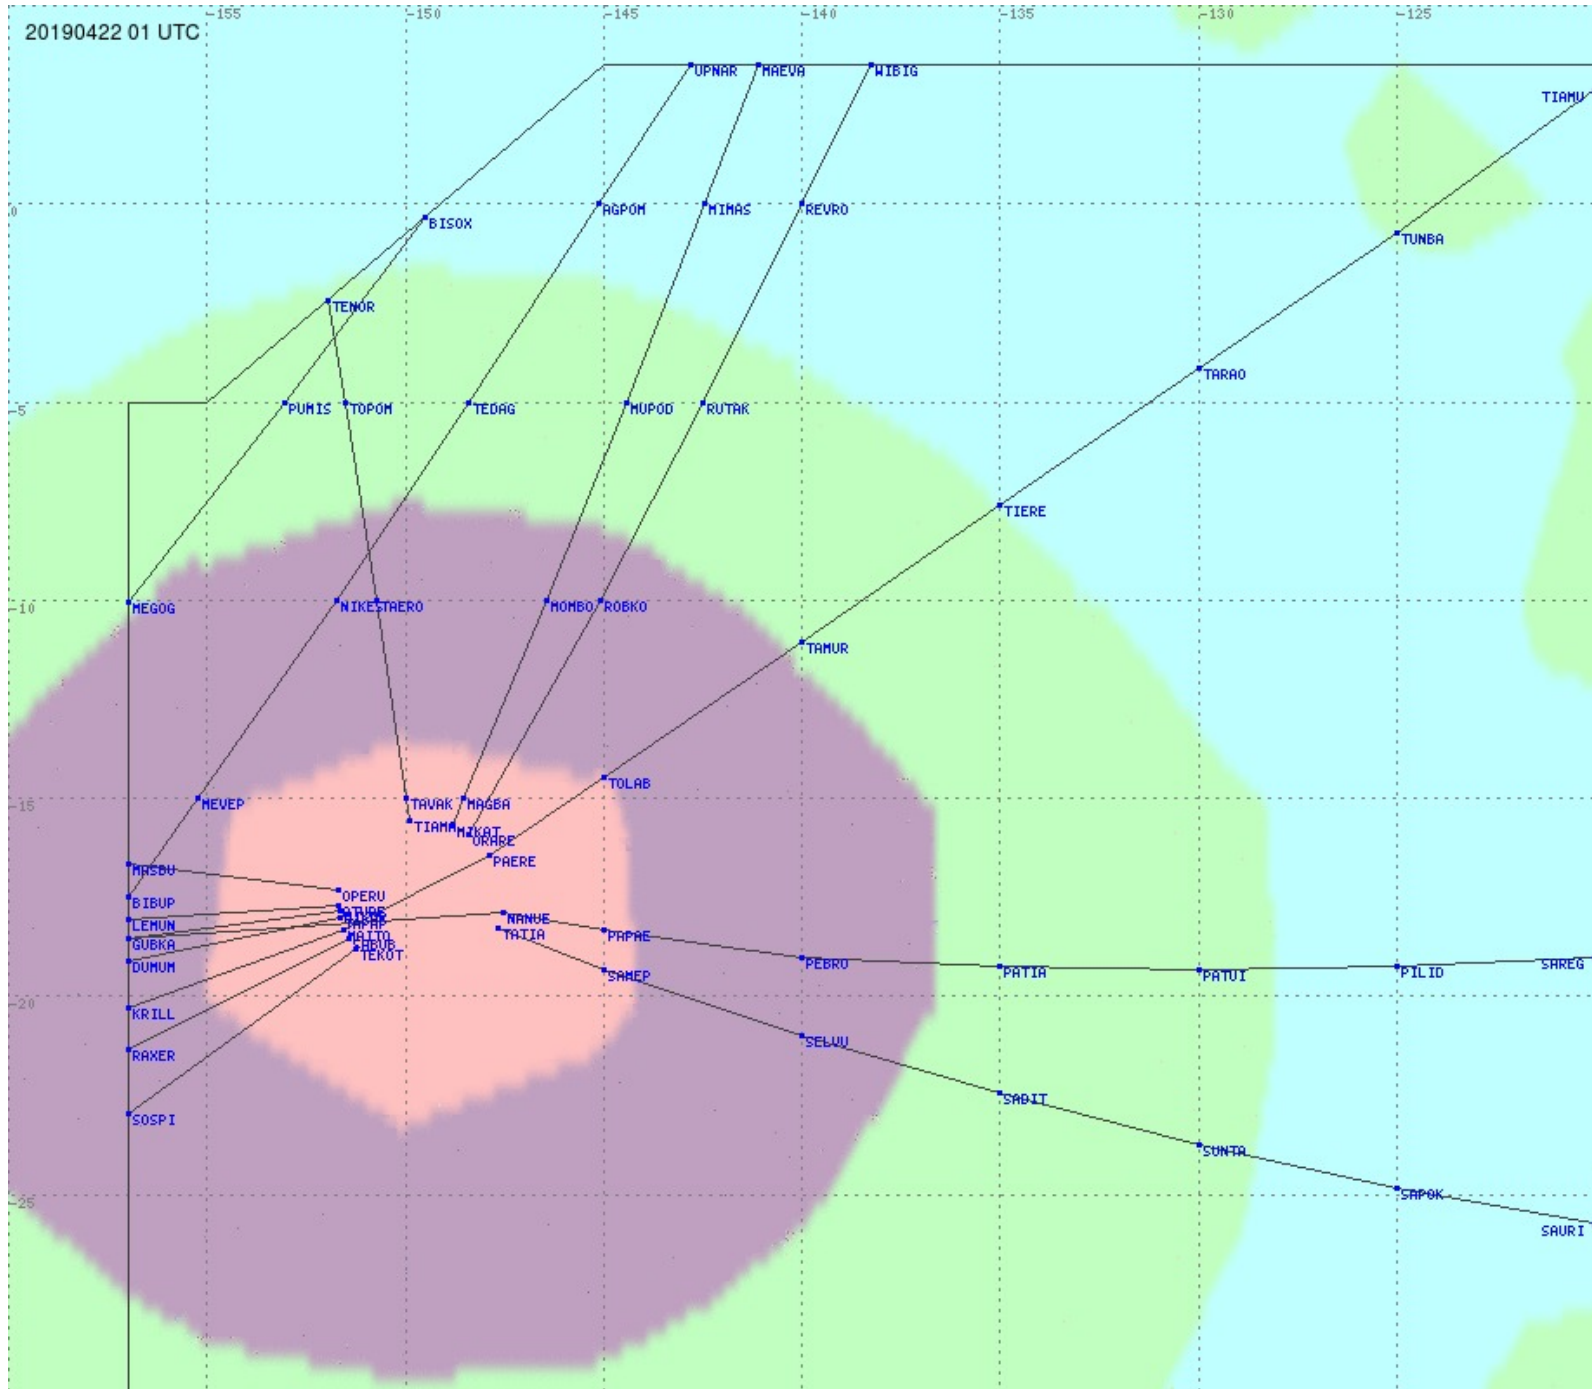

Tahiti FIR - HF Propag - 20190422

2.8 MHz 3.5 MHz 5.6 MHz 8.9 MHz 13.3 MHz 17.9 MHz None

Tahiti FIR - HF Propag - 20190422

2.8 MHz 3.5 MHz 5.6 MHz 8.9 MHz 13.3 MHz 17.9 MHz None

Tahiti FIR - HF Propag - 20190422

2.8 MHz 3.5 MHz 5.6 MHz 8.9 MHz 13.3 MHz 17.9 MHz None

Tahiti FIR - HF Propag - 20190422

2.8 MHz 3.5 MHz 5.6 MHz 8.9 MHz 13.3 MHz 17.9 MHz None

Tahiti FIR - HF Propag - 20190422

2.8 MHz
3.5 MHz
5.6 MHz
8.9 MHz
13.3 MHz
17.9 MHz
None