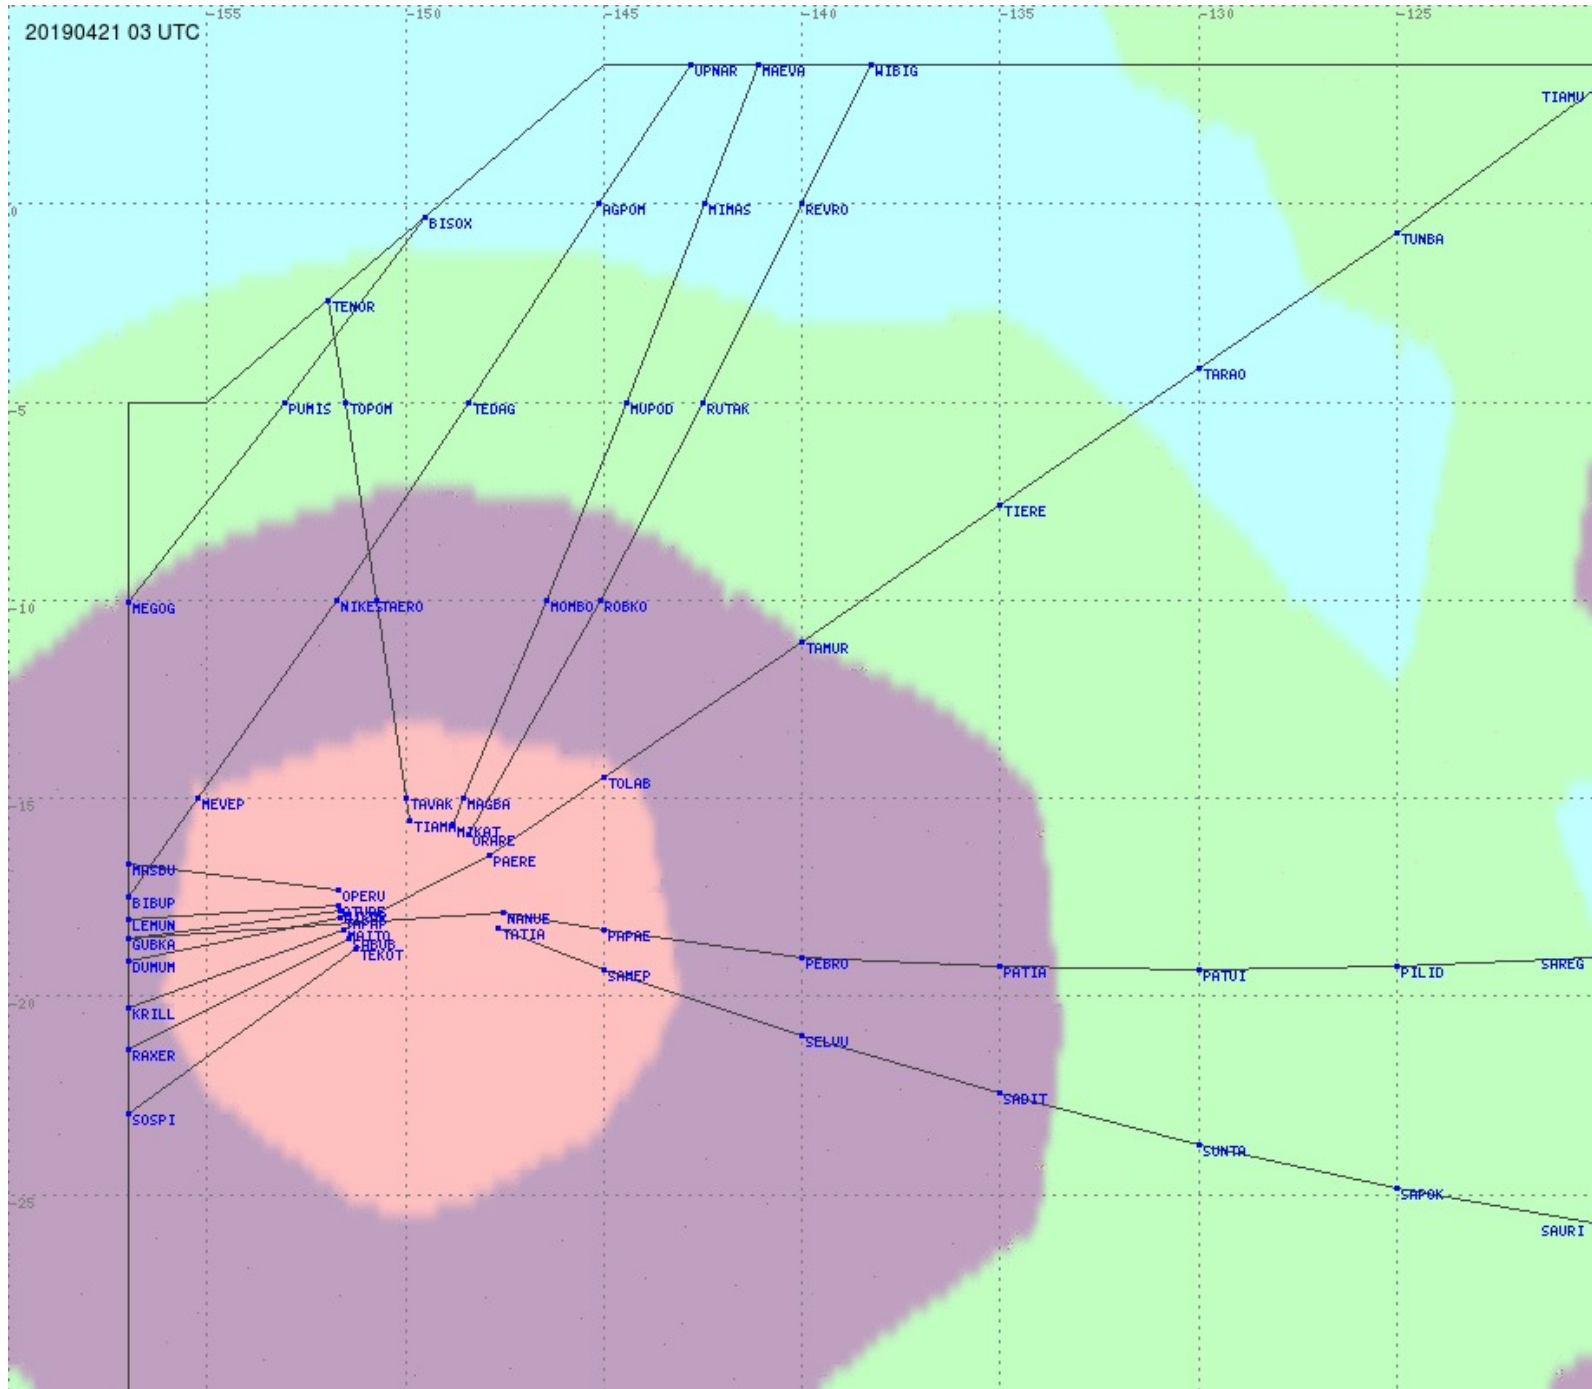

Tahiti FIR - HF Propag - 20190421

2.8 MHz 3.5 MHz 5.6 MHz 8.9 MHz 13.3 MHz 17.9 MHz None