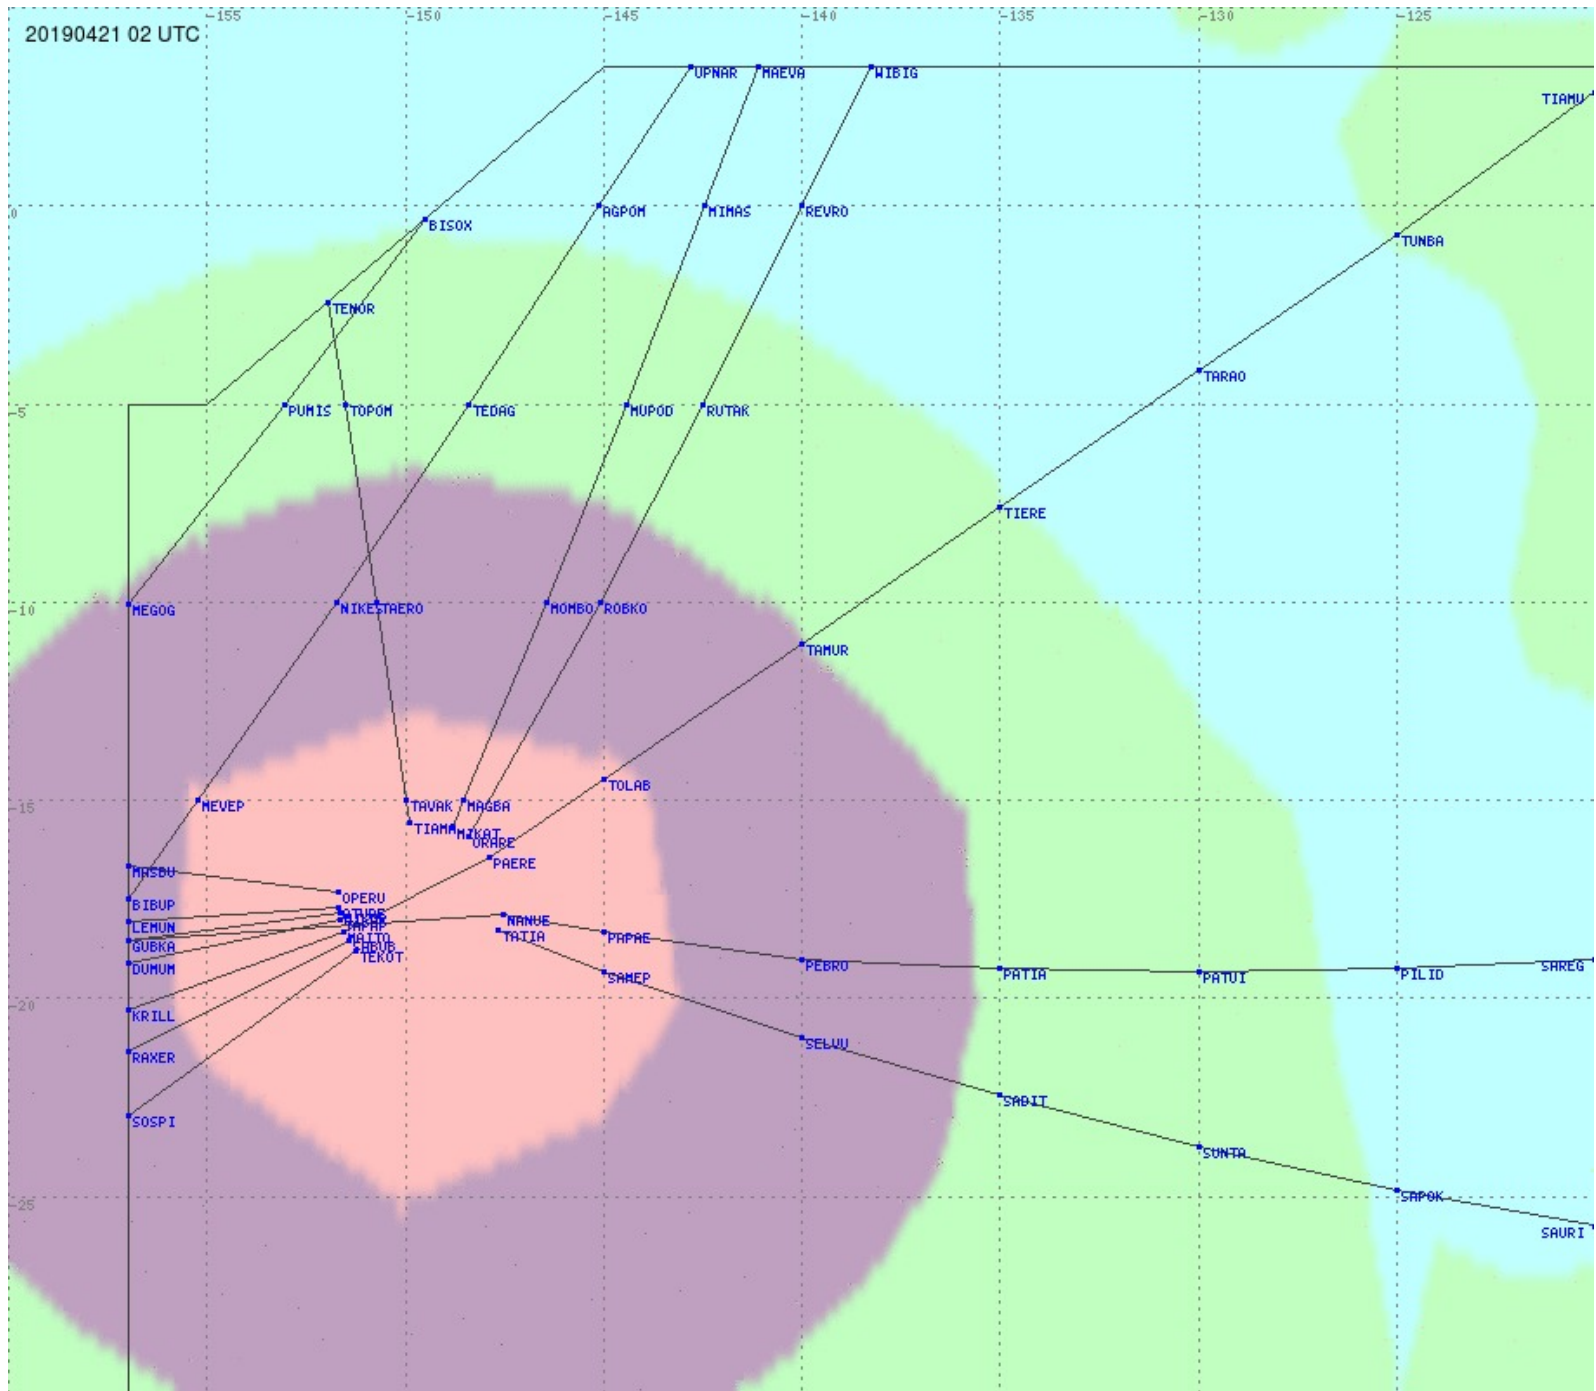

Tahiti FIR - HF Propag - 20190421

2.8 MHz 3.5 MHz 5.6 MHz 8.9 MHz 13.3 MHz 17.9 MHz None