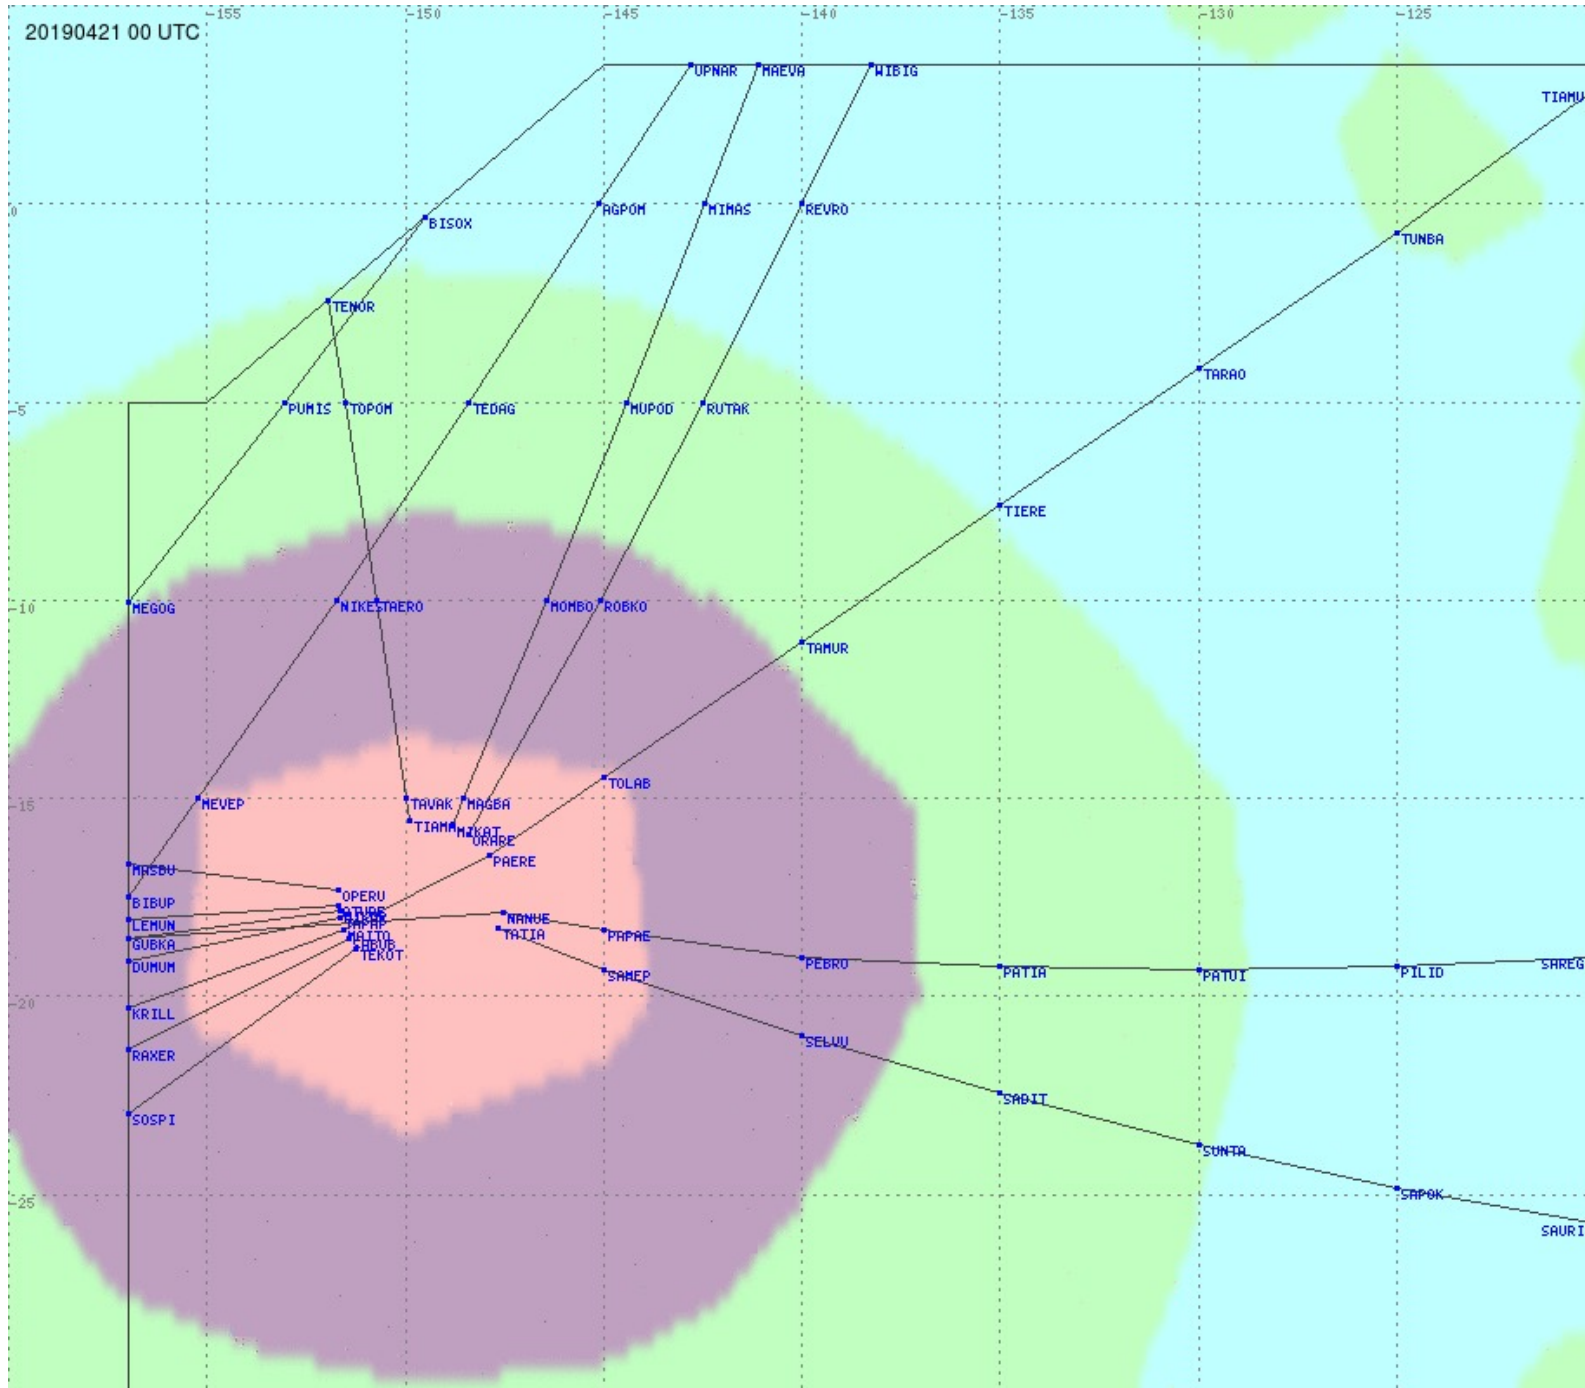

# Tahiti FIR - HF Propag - 20190421

2.8 MHz 3.5 MHz 5.6 MHz 8.9 MHz 13.3 MHz 17.9 MHz None