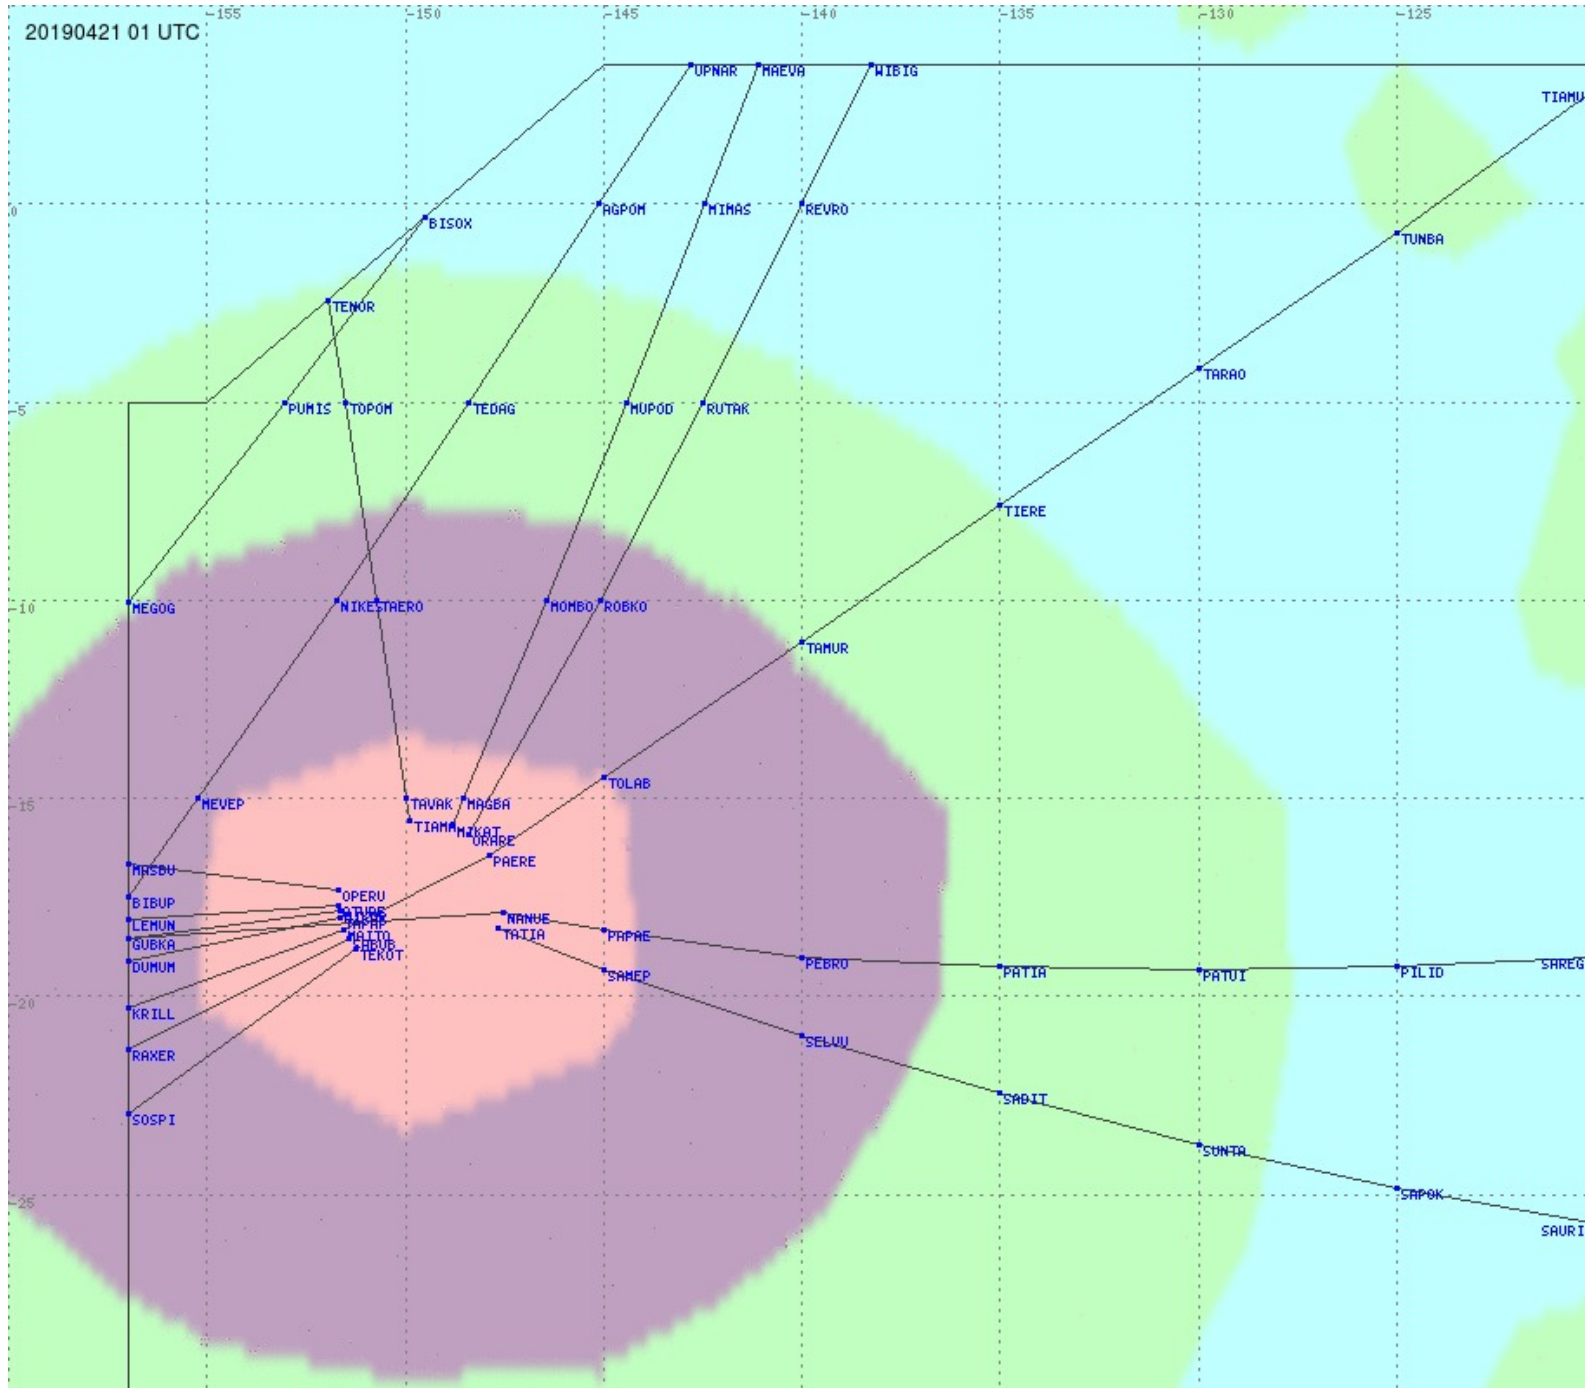

# Tahiti FIR - HF Propag - 20190421

2.8 MHz 3.5 MHz 5.6 MHz 8.9 MHz 13.3 MHz 17.9 MHz None