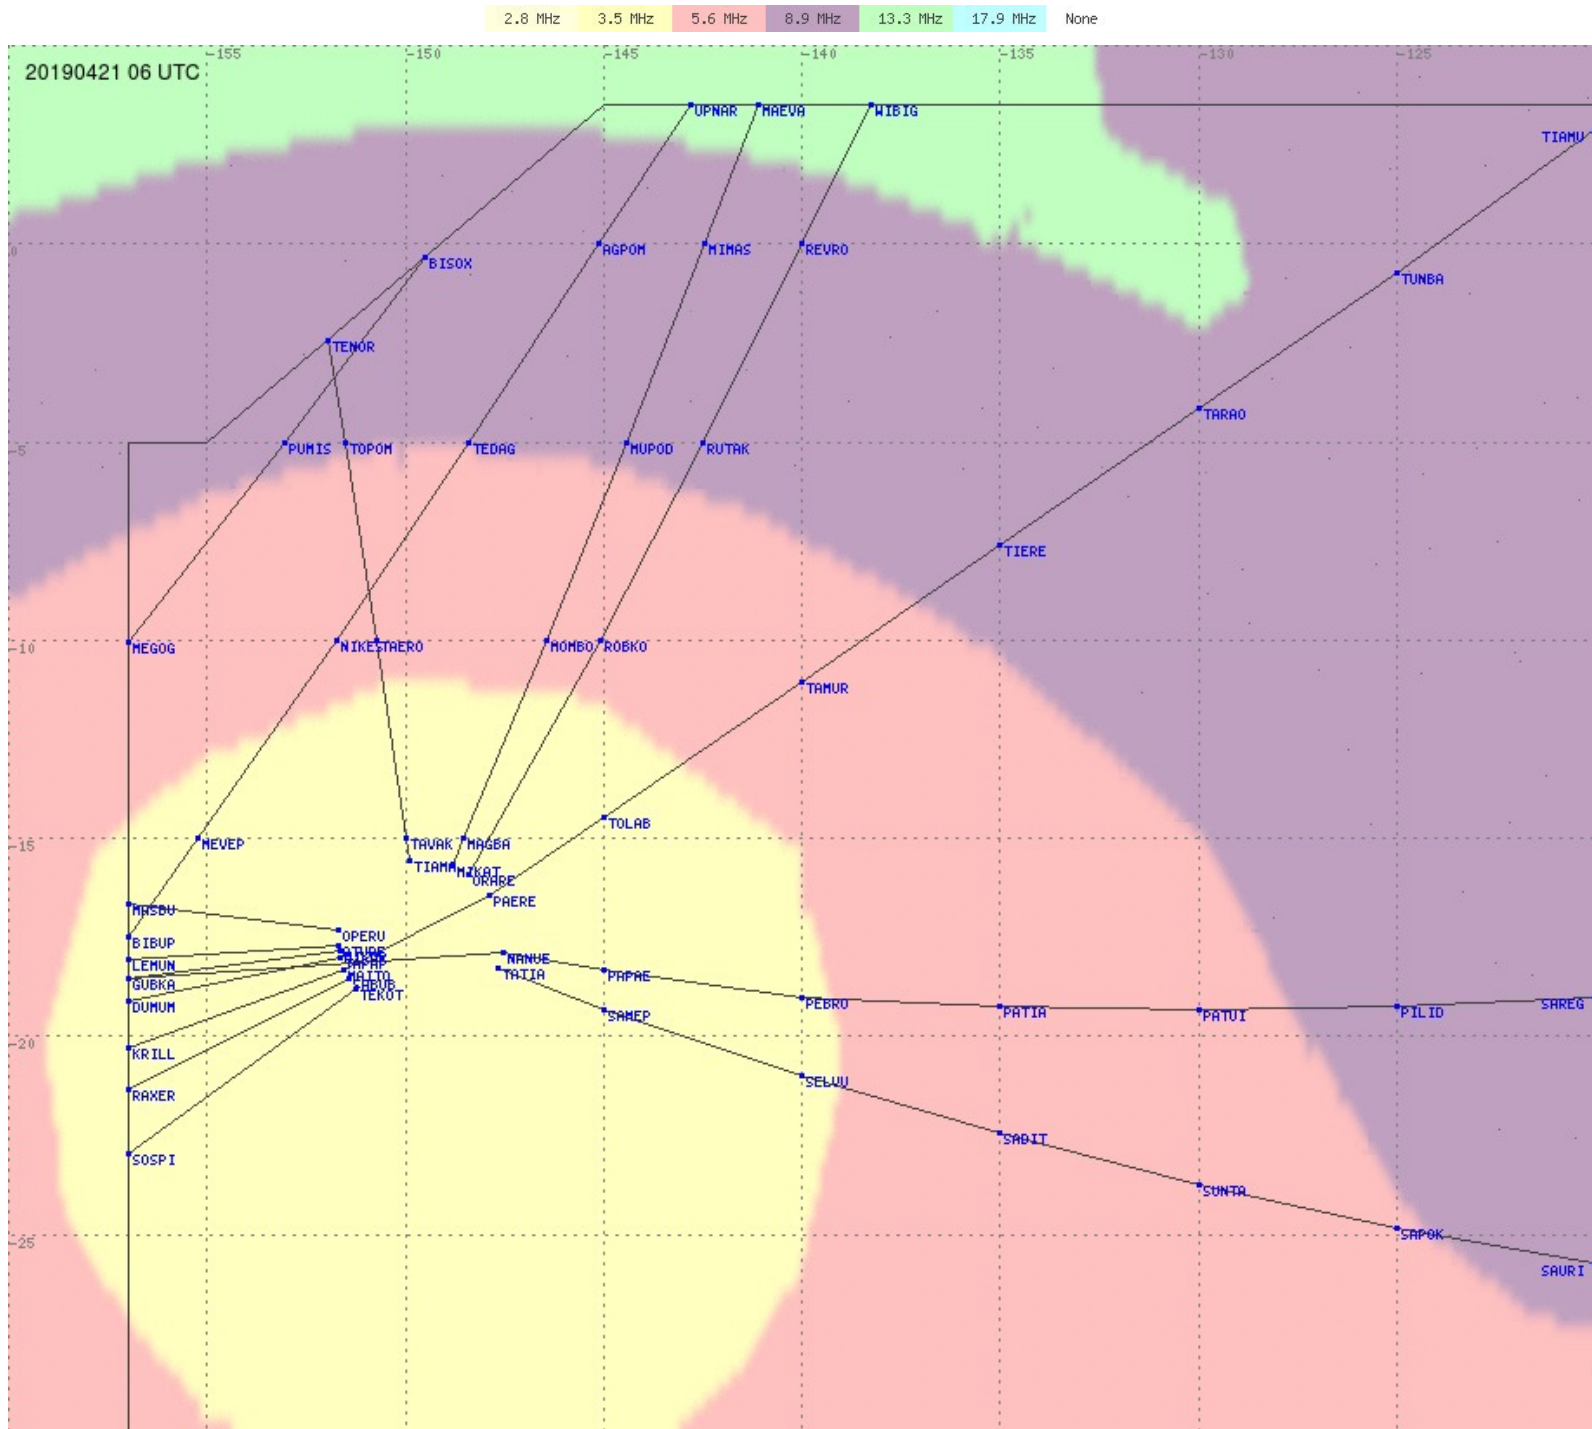

Tahiti FIR - HF Propag - 20190421