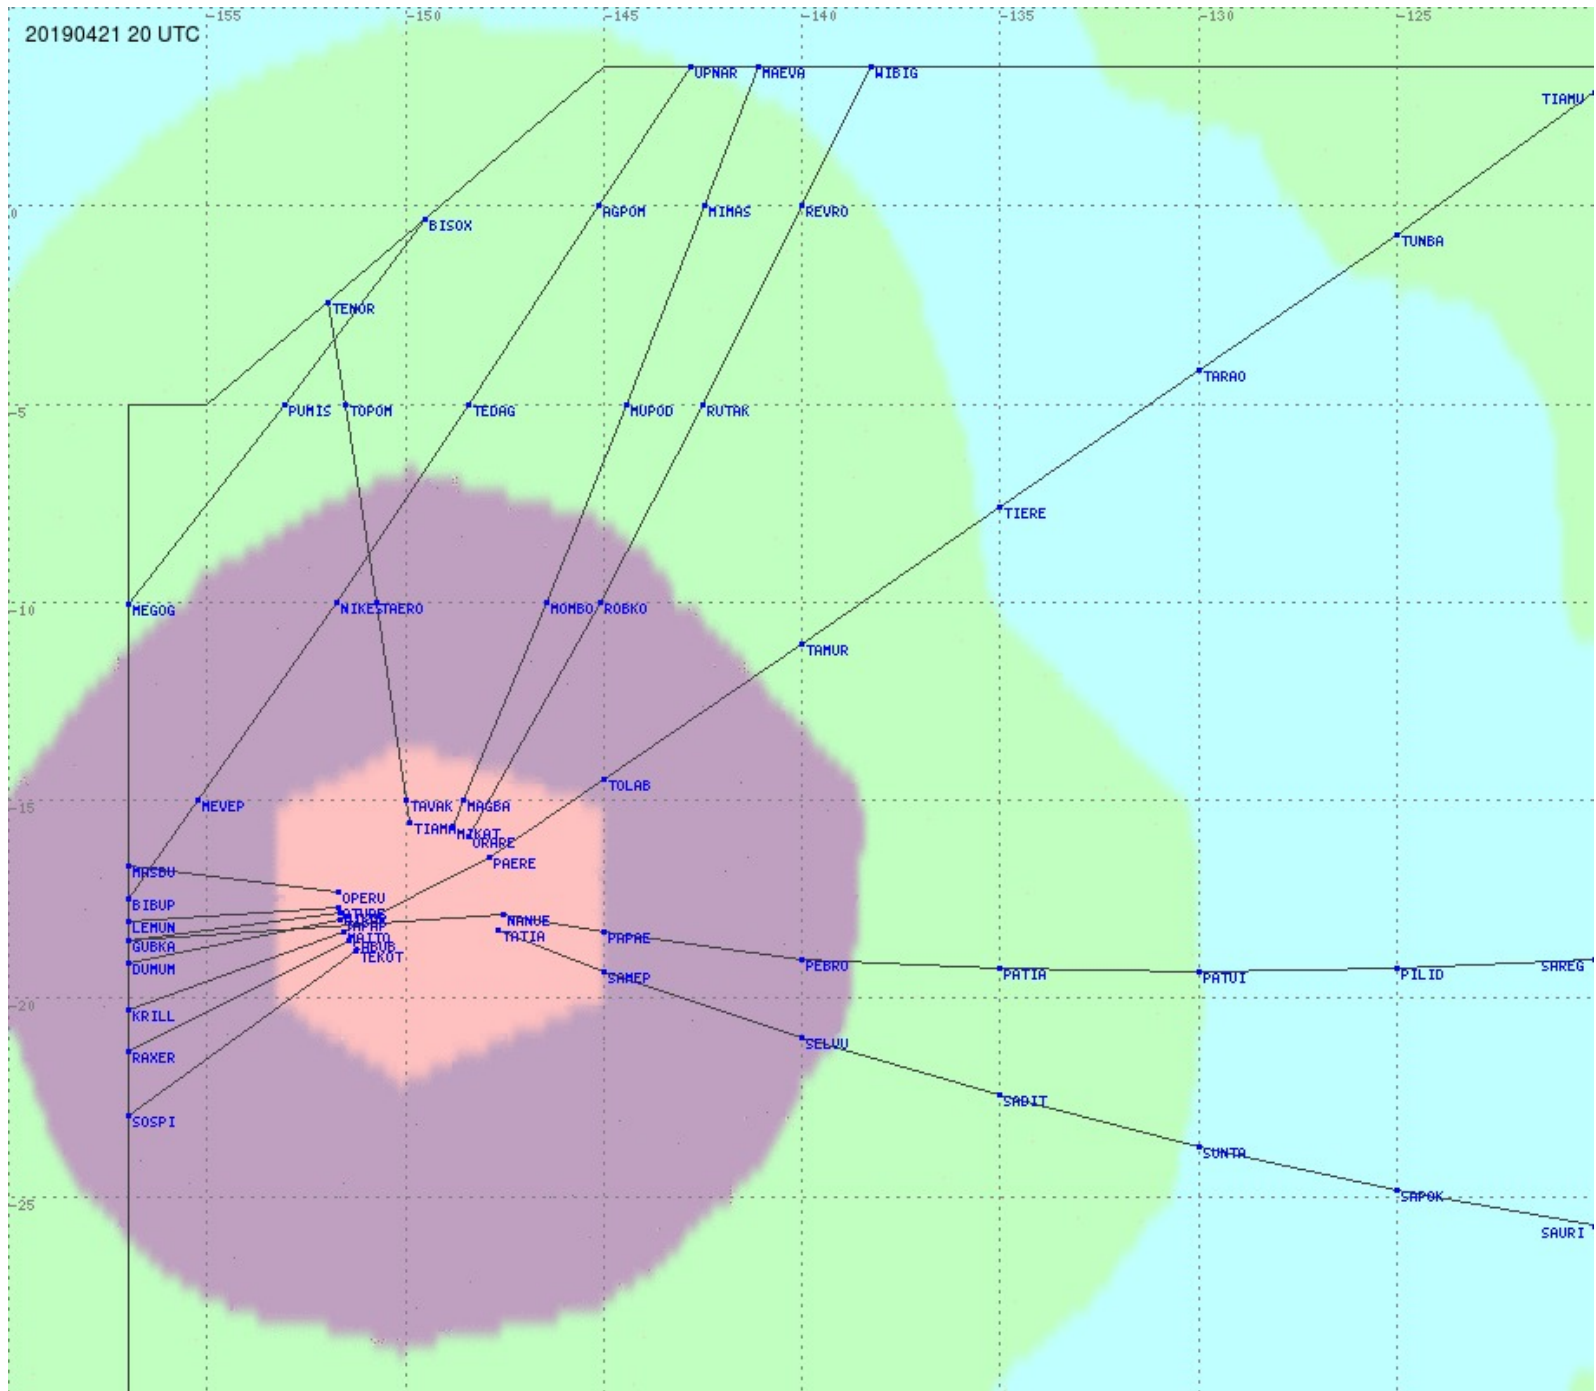

Tahiti FIR - HF Propag - 20190421

2.8 MHz
3.5 MHz
5.6 MHz
8.9 MHz
13.3 MHz
17.9 MHz
None