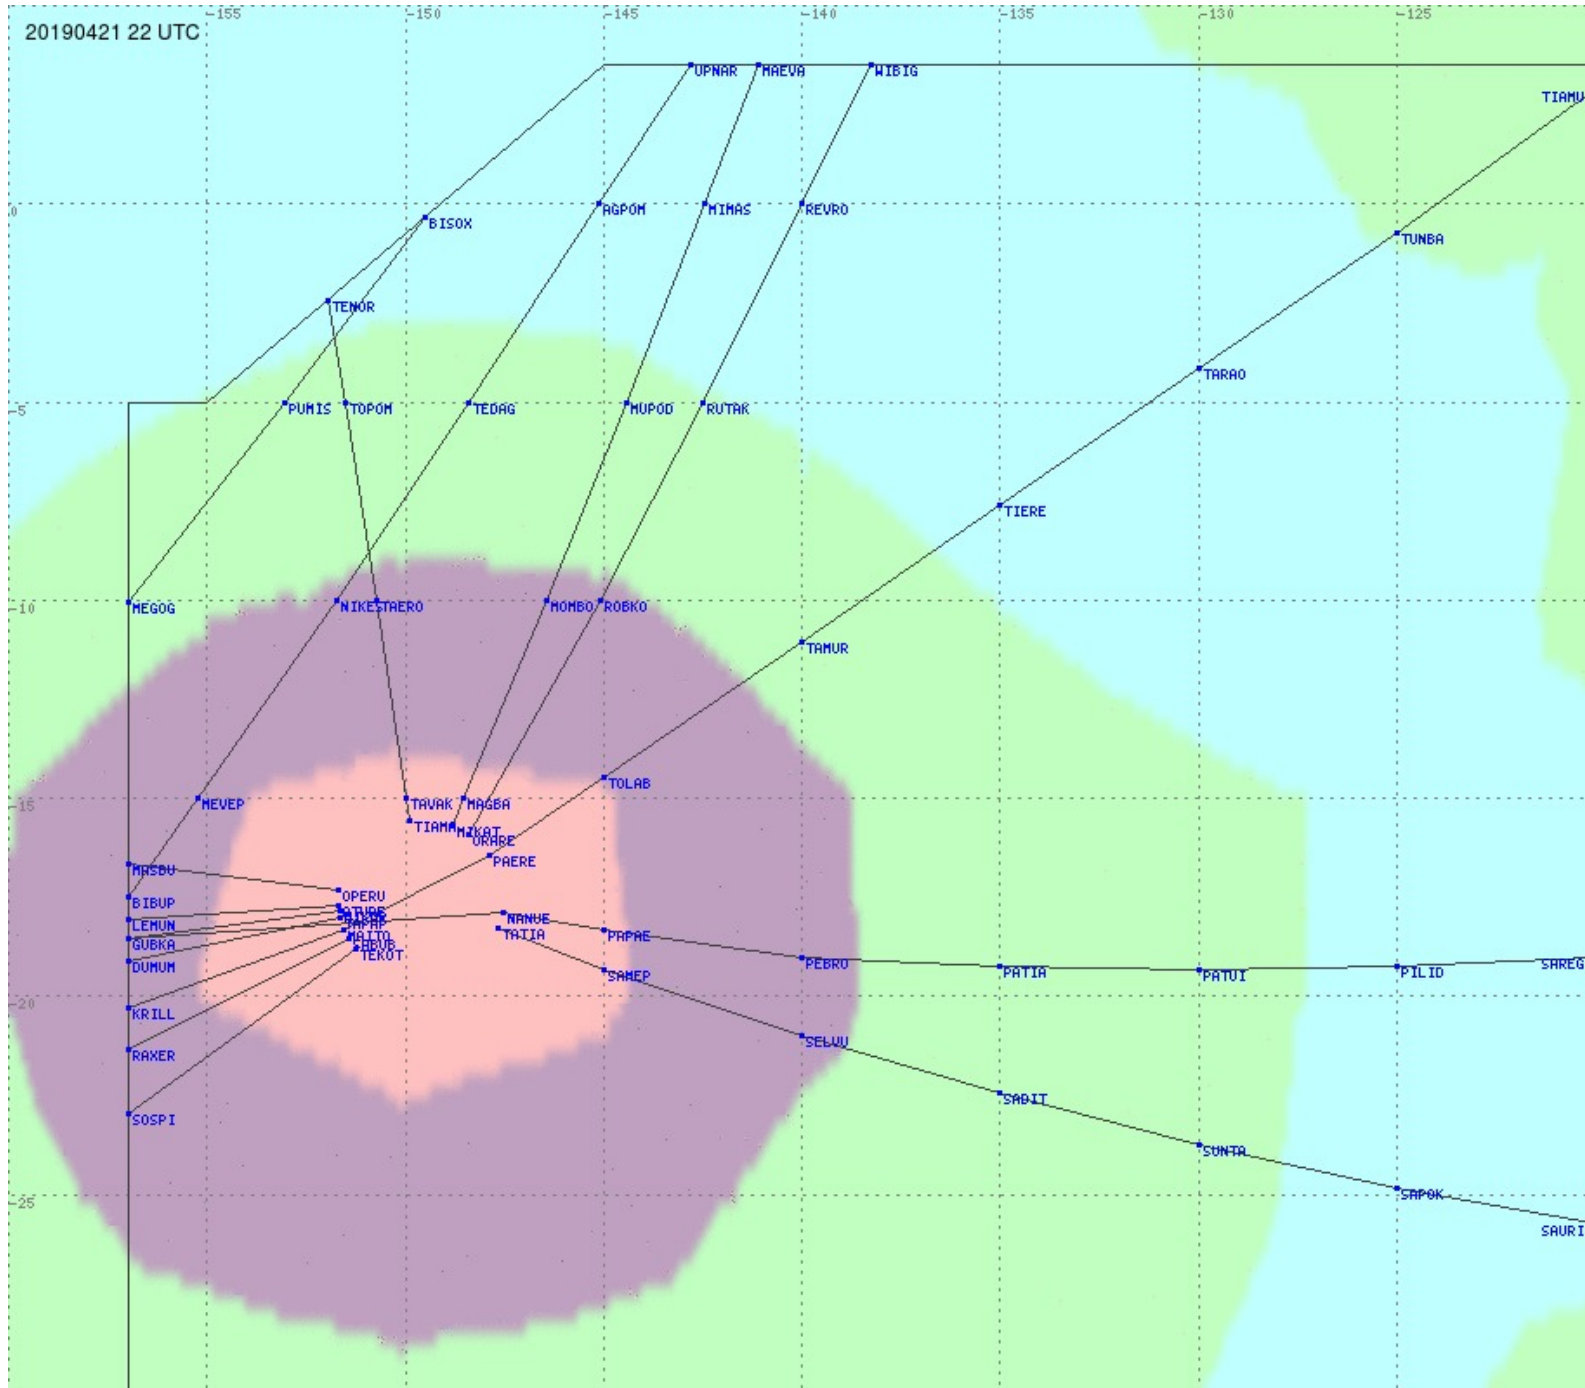

Tahiti FIR - HF Propag - 20190421

2.8 MHz 3.5 MHz 5.6 MHz 8.9 MHz 13.3 MHz 17.9 MHz None