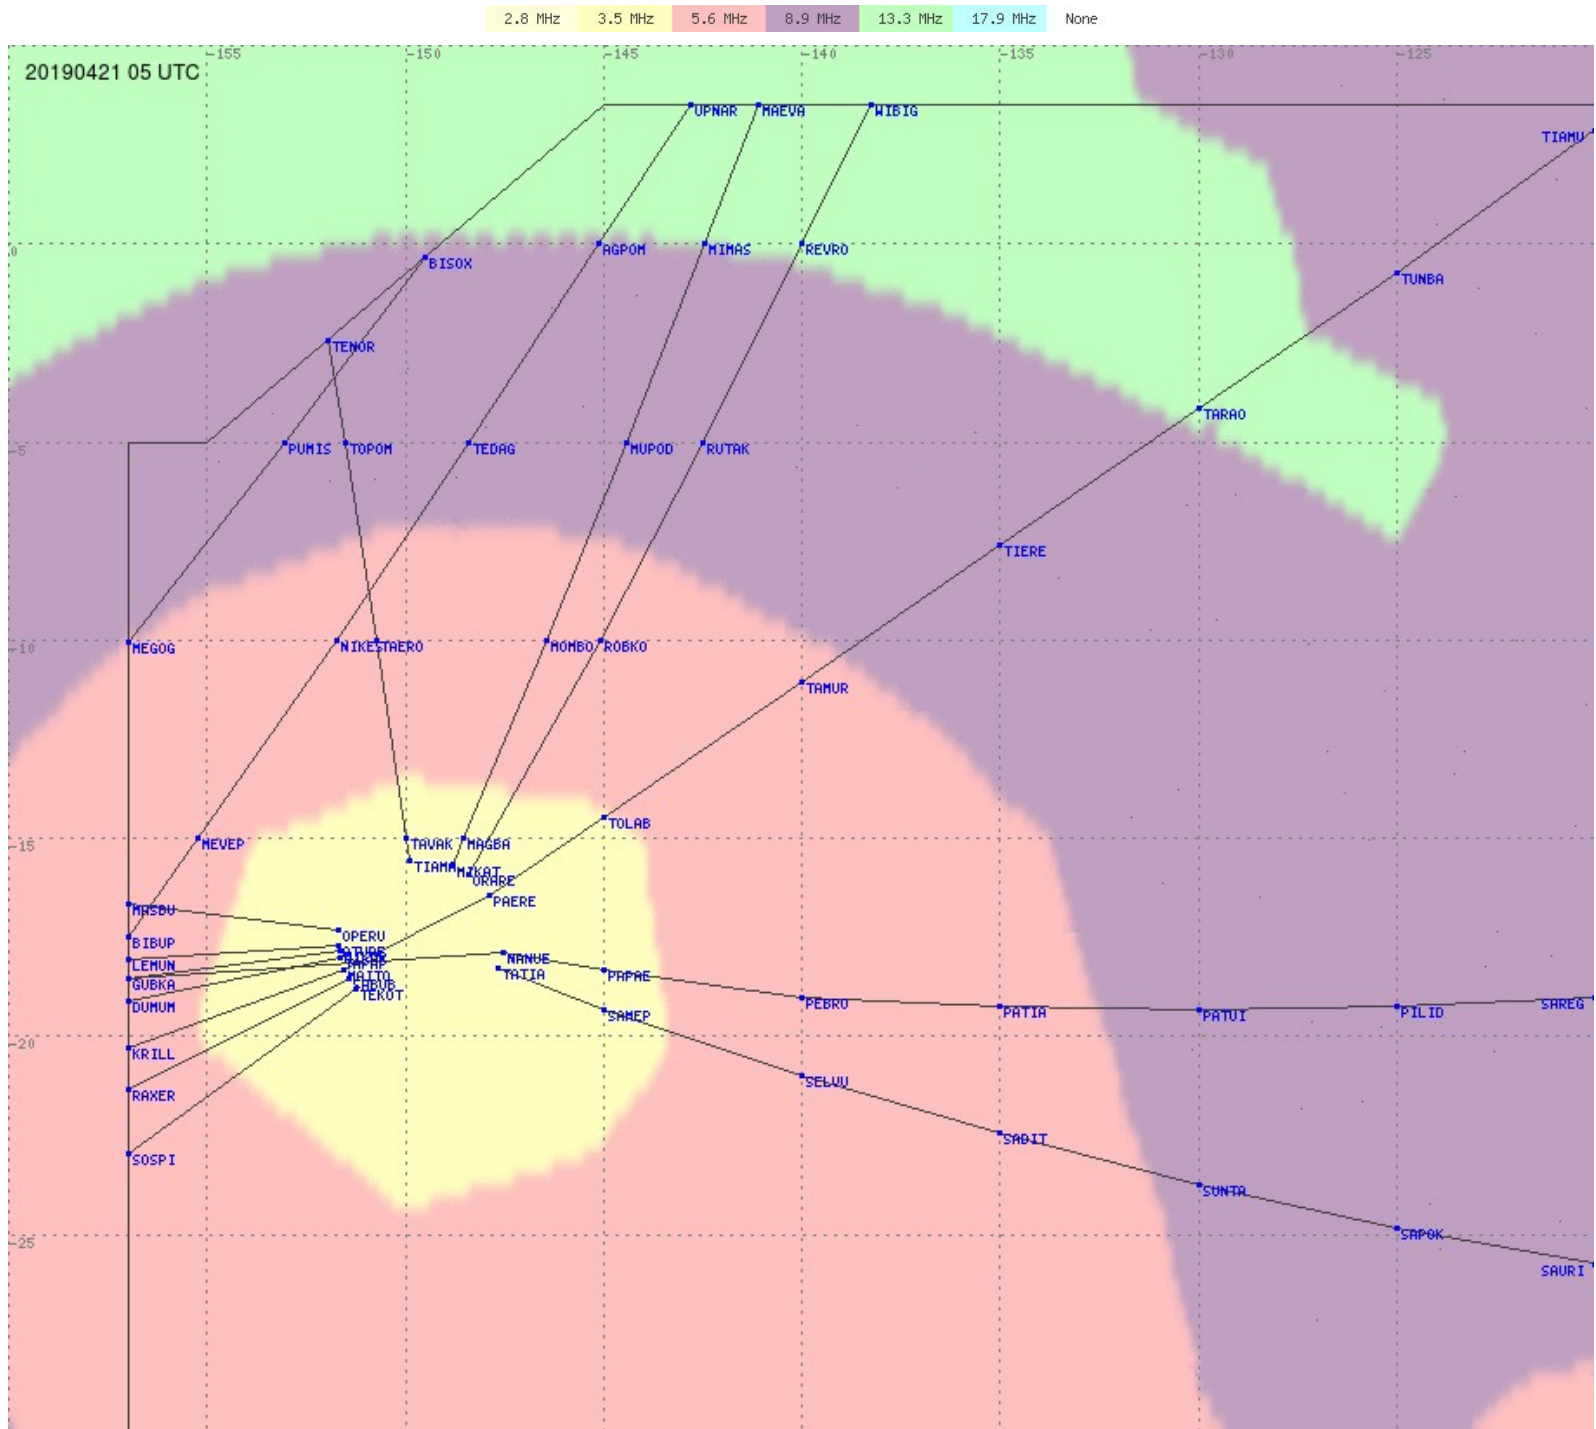

Tahiti FIR - HF Propag - 20190421