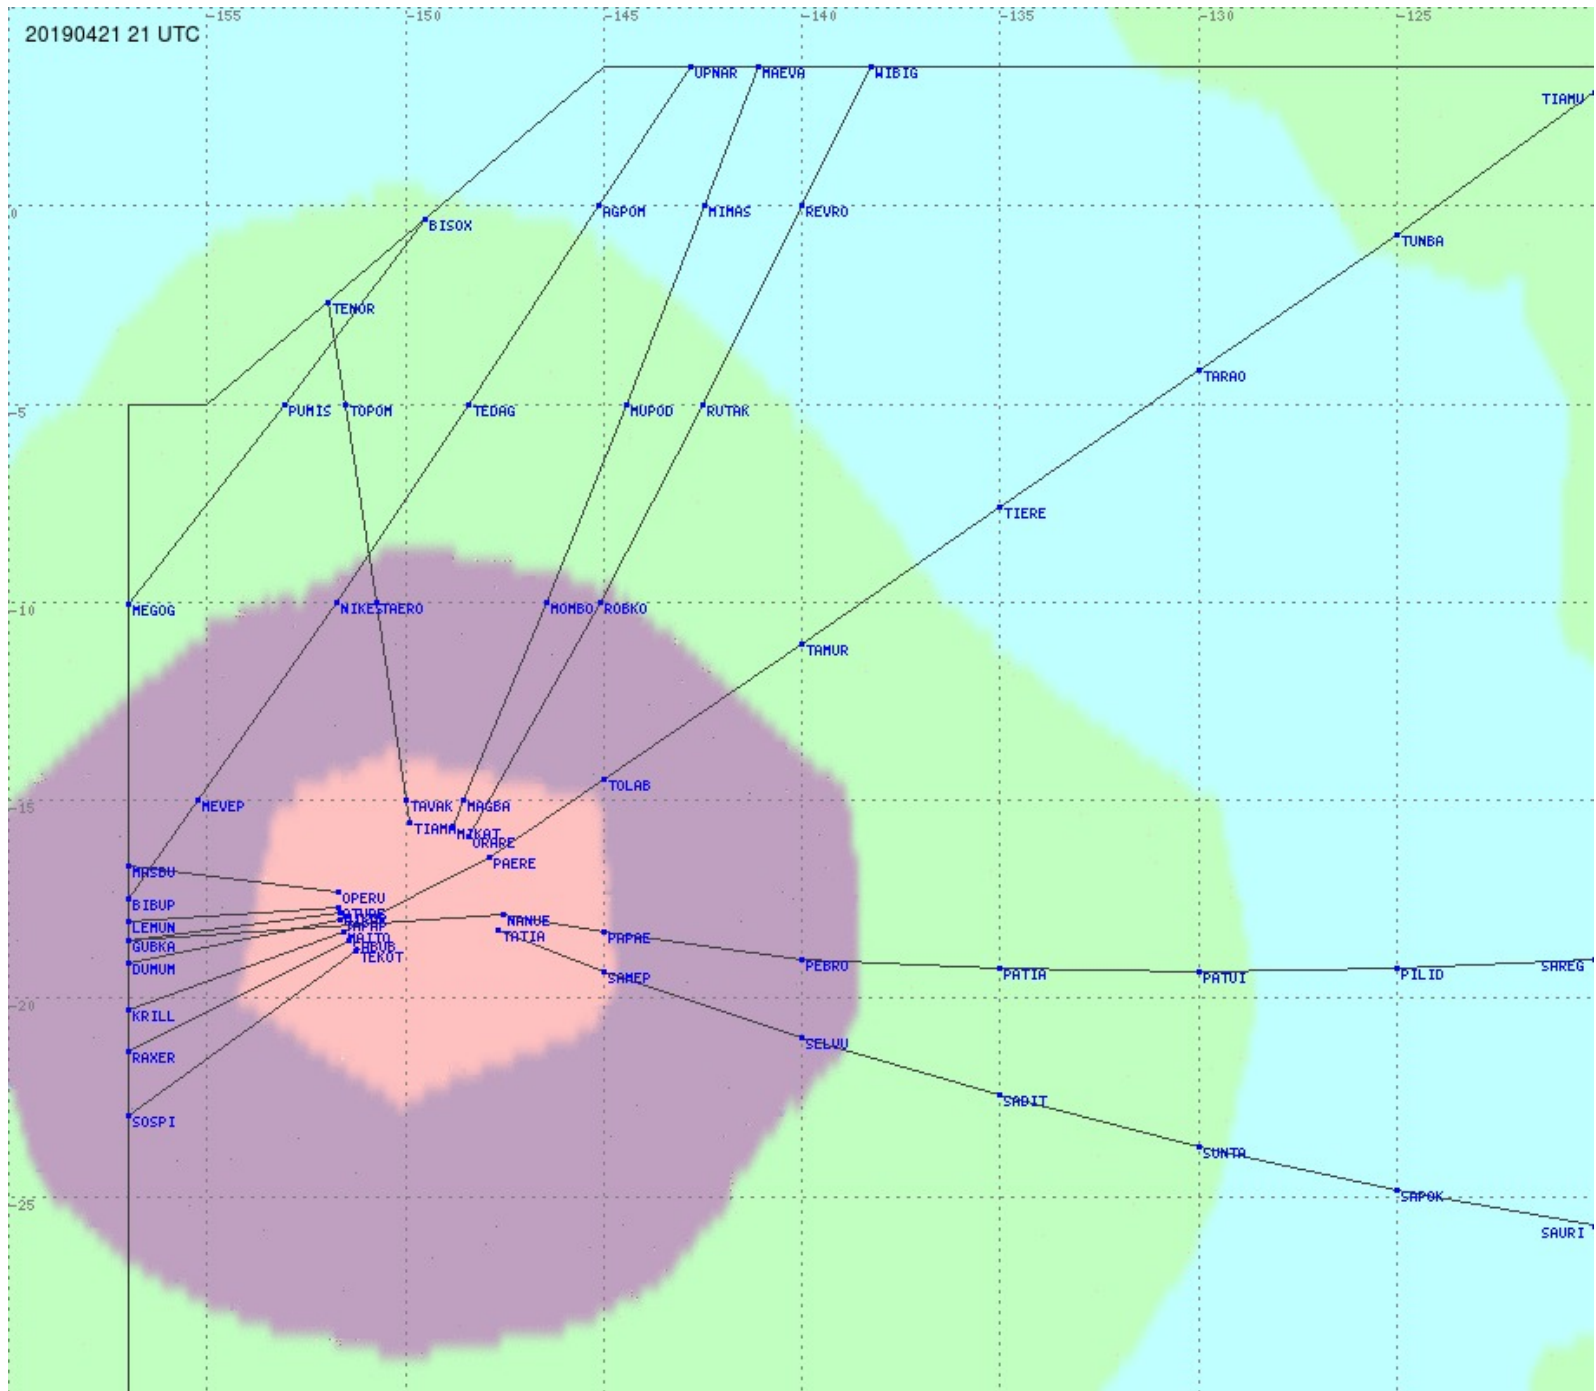

Tahiti FIR - HF Propag - 20190421

2.8 MHz 3.5 MHz 5.6 MHz 8.9 MHz 13.3 MHz 17.9 MHz None