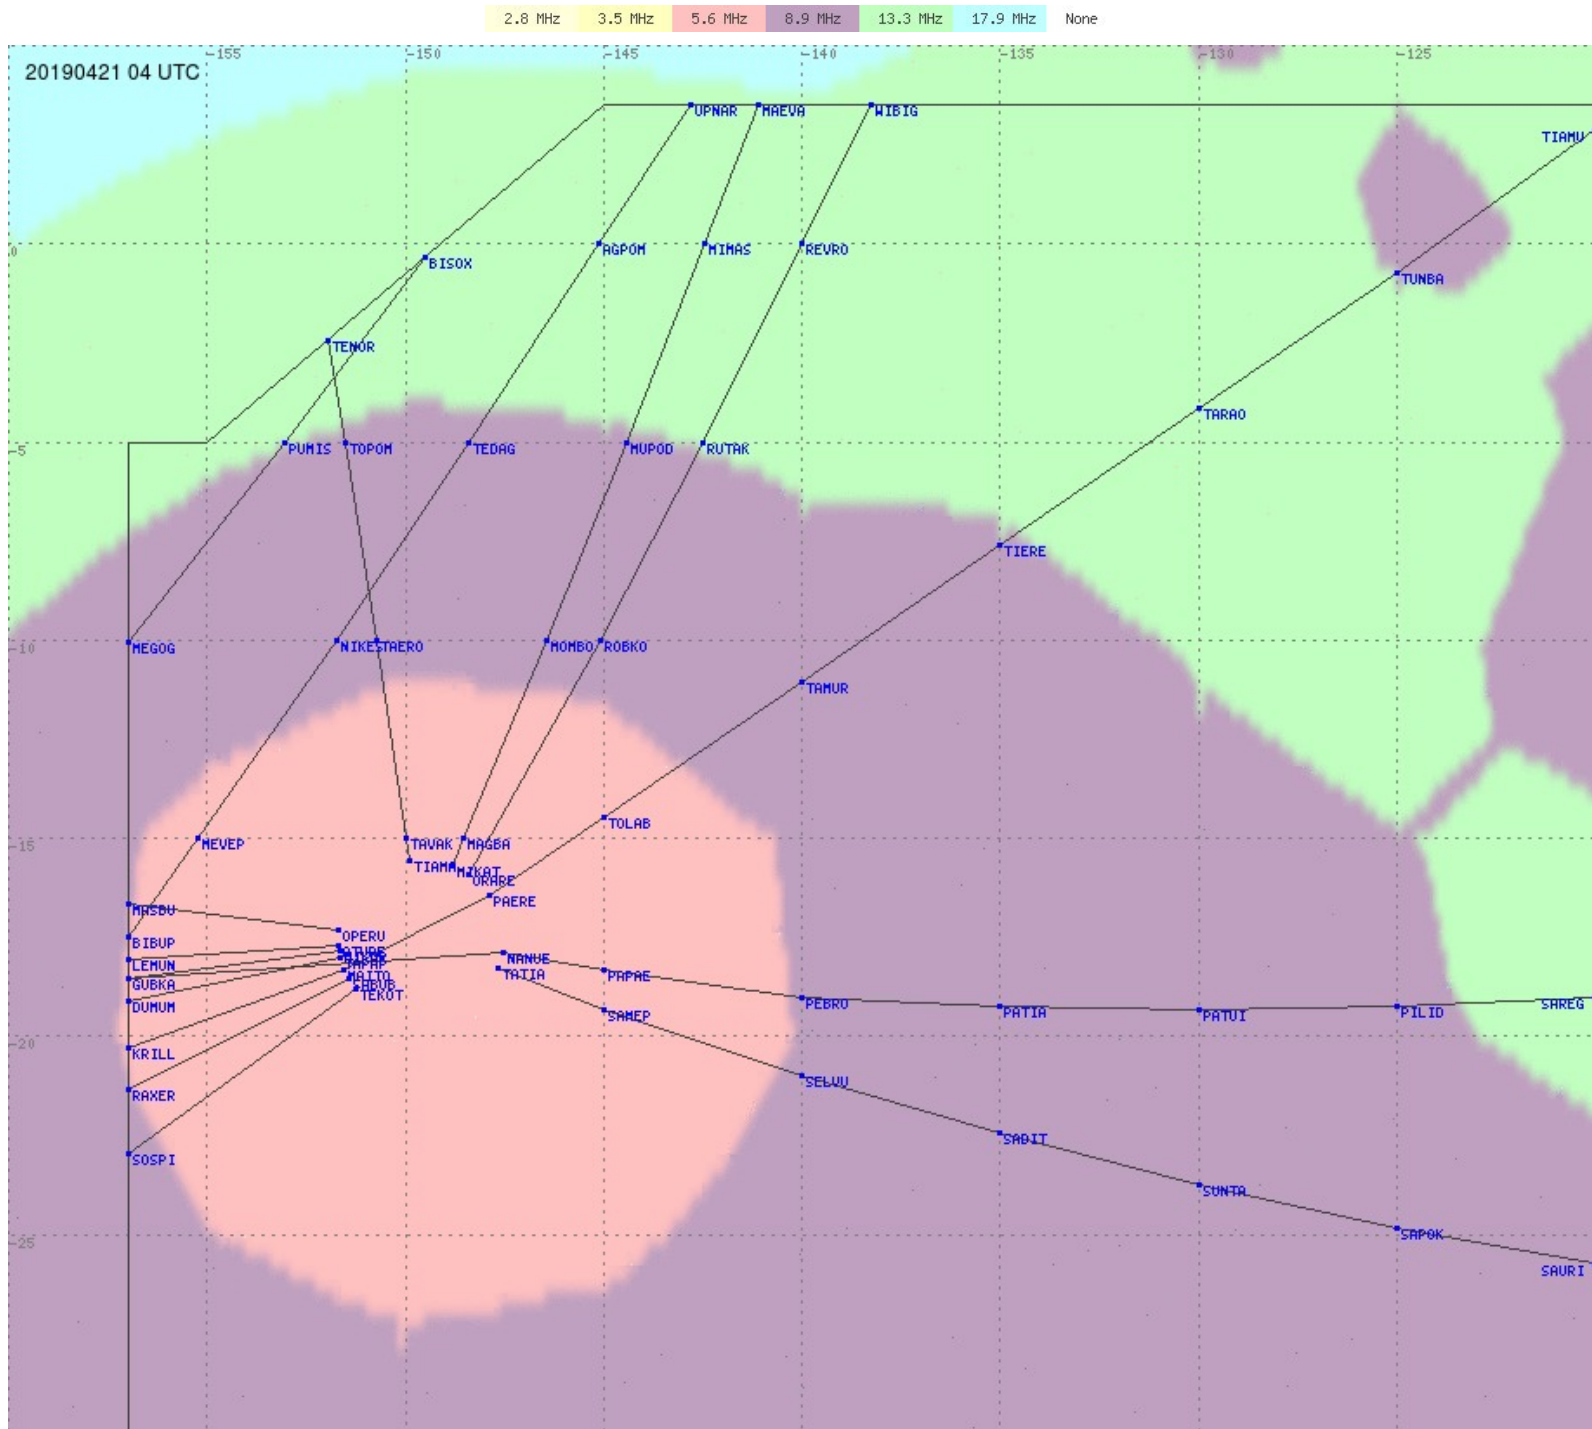

Tahiti FIR - HF Propag - 20190421