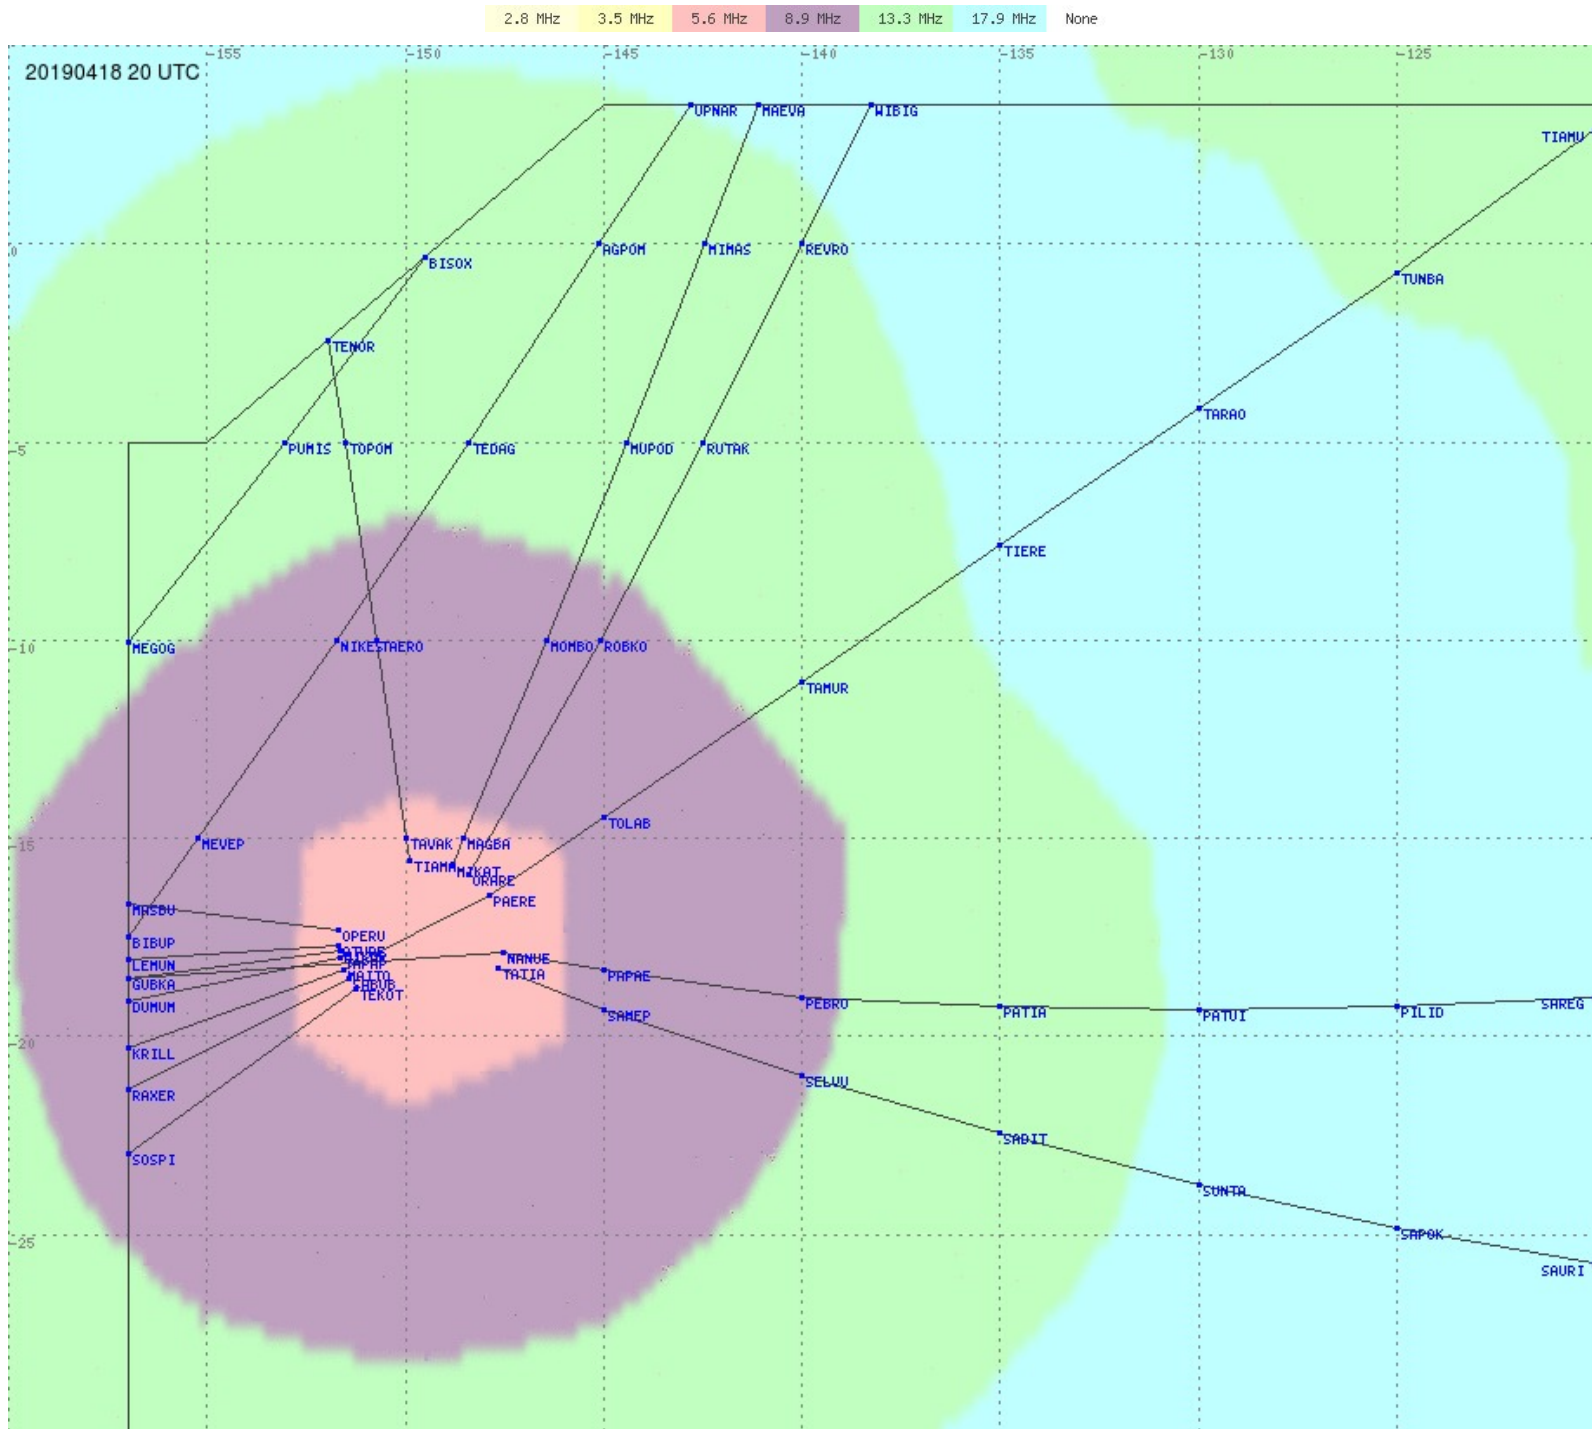

Tahiti FIR - HF Propag - 20190418

2.8 MHz
3.5 MHz
5.6 MHz
8.9 MHz
13.3 MHz
17.9 MHz
None

Tahiti FIR - HF Propag - 20190418

2.8 MHz 3.5 MHz 5.6 MHz 8.9 MHz 13.3 MHz 17.9 MHz None

Tahiti FIR - HF Propag - 20190418

2.8 MHz 3.5 MHz 5.6 MHz 8.9 MHz 13.3 MHz 17.9 MHz None

Tahiti FIR - HF Propag - 20190418

2.8 MHz 3.5 MHz 5.6 MHz 8.9 MHz 13.3 MHz 17.9 MHz None

Tahiti FIR - HF Propag - 20190418

2.8 MHz 3.5 MHz 5.6 MHz 8.9 MHz 13.3 MHz 17.9 MHz None

Tahiti FIR - HF Propag - 20190418

Tahiti FIR - HF Propag - 20190418

2.8 MHz
3.5 MHz
5.6 MHz
8.9 MHz
13.3 MHz
17.9 MHz
None

Tahiti FIR - HF Propag - 20190418

2.8 MHz 3.5 MHz 5.6 MHz 8.9 MHz 13.3 MHz 17.9 MHz None