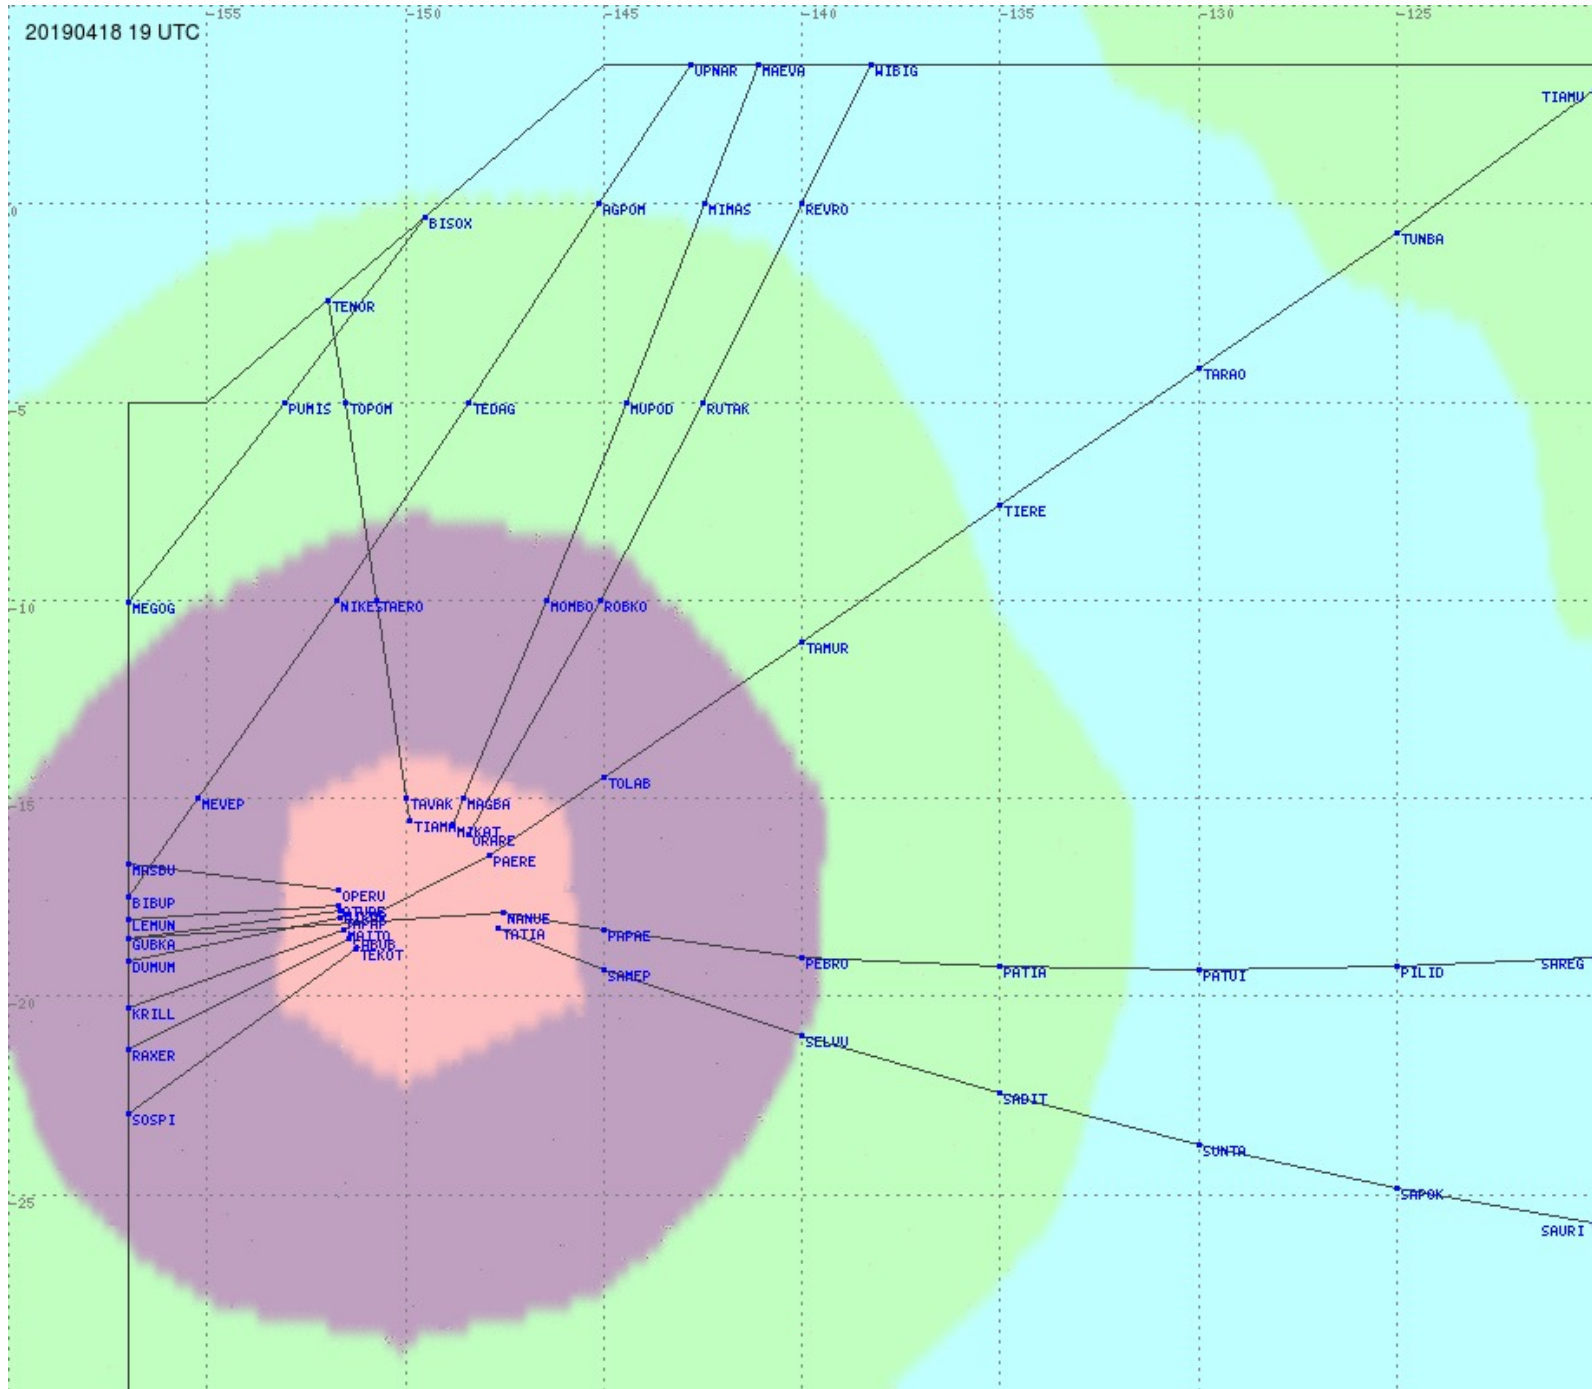

2.8 MHz 3.5 MHz 5.6 MHz 8.9 MHz 13.3 MHz 17.9 MHz None

Tahiti FIR - HF Propag - 20190418

2.8 MHz 3.5 MHz 5.6 MHz 8.9 MHz 13.3 MHz 17.9 MHz None

Tahiti FIR - HF Propag - 20190418

2.8 MHz 3.5 MHz 5.6 MHz 8.9 MHz 13.3 MHz 17.9 MHz None

Tahiti FIR - HF Propag - 20190418

Tahiti FIR - HF Propag - 20190418

2.8 MHz
3.5 MHz
5.6 MHz
8.9 MHz
13.3 MHz
17.9 MHz
None

Tahiti FIR - HF Propag - 20190418

2.8 MHz 3.5 MHz 5.6 MHz 8.9 MHz 13.3 MHz 17.9 MHz None