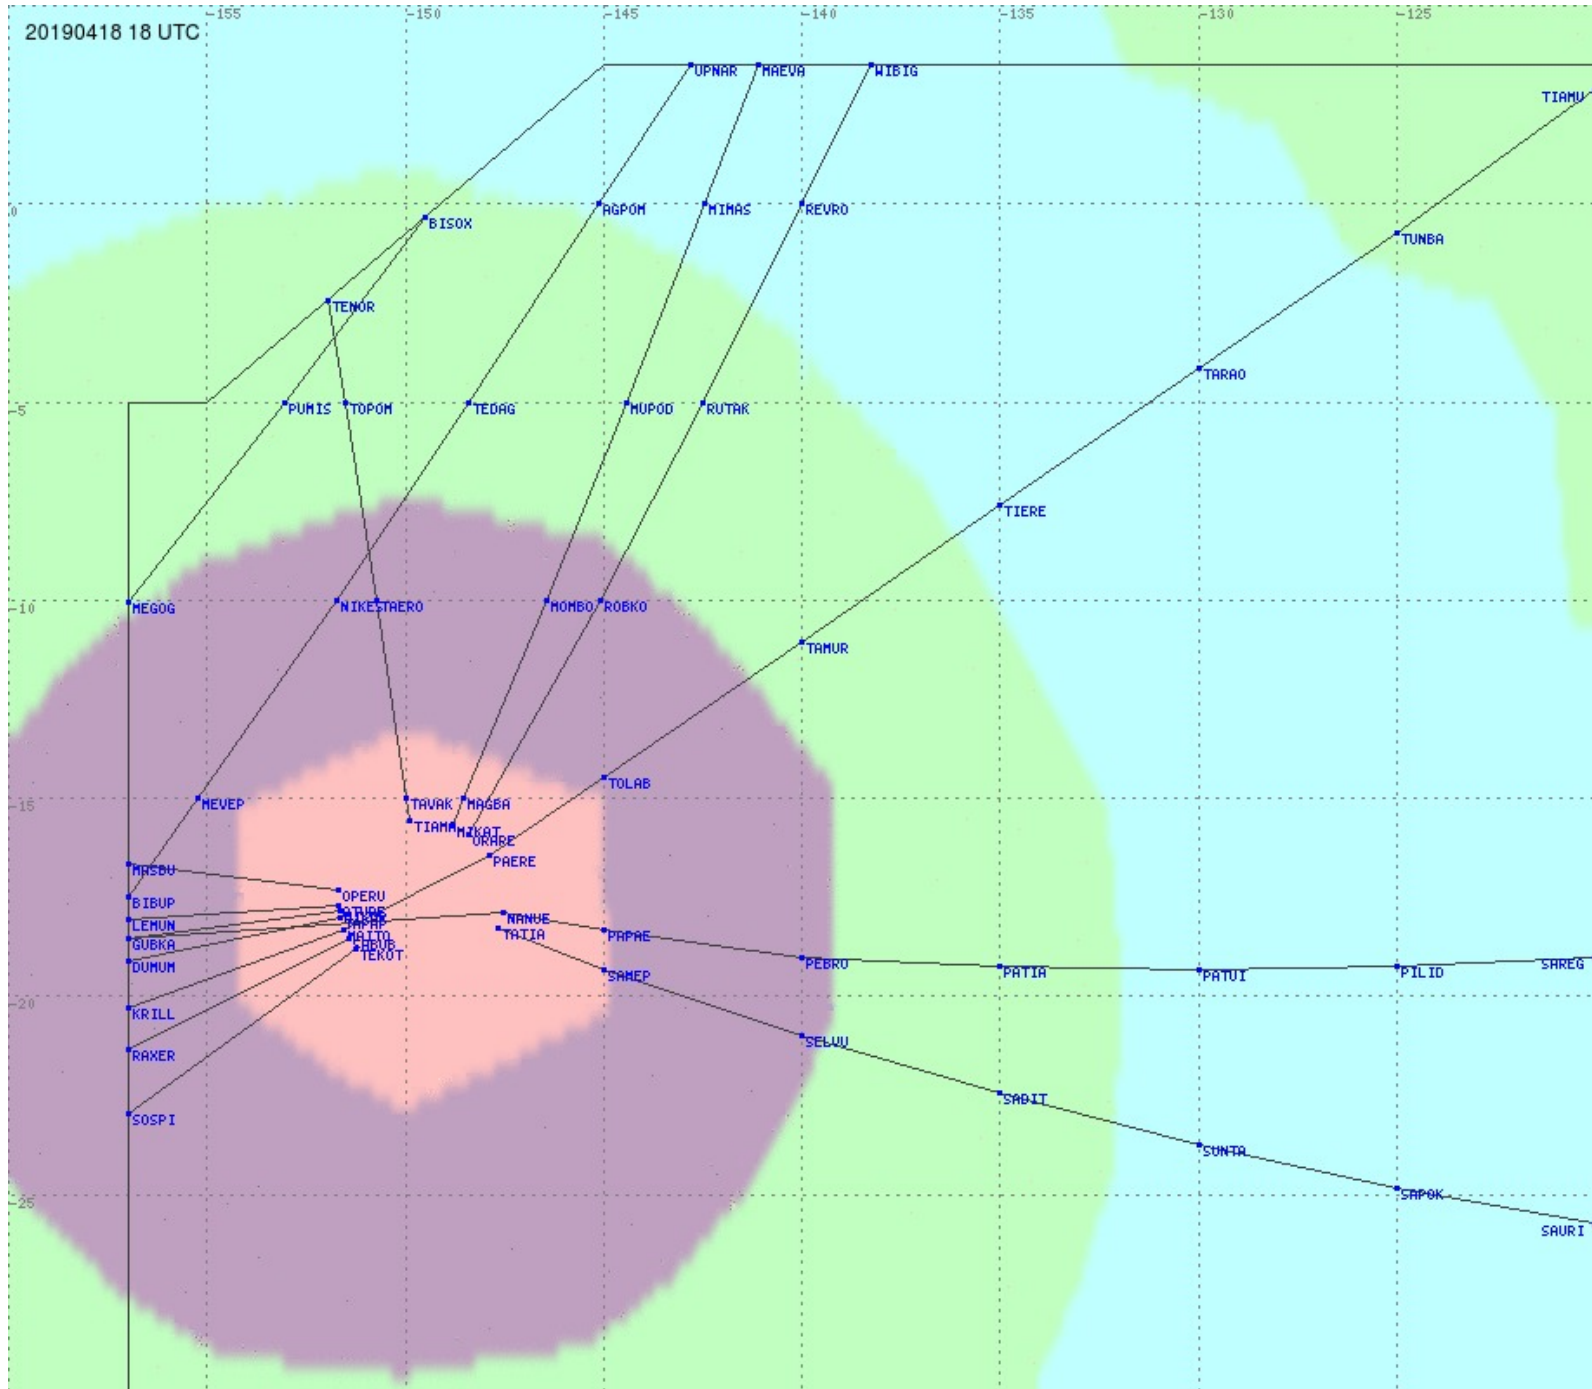

Tahiti FIR - HF Propag - 20190418

2.8 MHz
3.5 MHz
5.6 MHz
8.9 MHz
13.3 MHz
17.9 MHz
None

Tahiti FIR - HF Propag - 20190418

2.8 MHz 3.5 MHz 5.6 MHz 8.9 MHz 13.3 MHz 17.9 MHz None

Tahiti FIR - HF Propag - 20190418

2.8 MHz 3.5 MHz 5.6 MHz 8.9 MHz 13.3 MHz 17.9 MHz None

Tahiti FIR - HF Propag - 20190418

2.8 MHz 3.5 MHz 5.6 MHz 8.9 MHz 13.3 MHz 17.9 MHz None

Tahiti FIR - HF Propag - 20190418

2.8 MHz 3.5 MHz 5.6 MHz 8.9 MHz 13.3 MHz 17.9 MHz None

Tahiti FIR - HF Propag - 20190418

Tahiti FIR - HF Propag - 20190418

2.8 MHz
3.5 MHz
5.6 MHz
8.9 MHz
13.3 MHz
17.9 MHz
None

Tahiti FIR - HF Propag - 20190418

2.8 MHz 3.5 MHz 5.6 MHz 8.9 MHz 13.3 MHz 17.9 MHz None