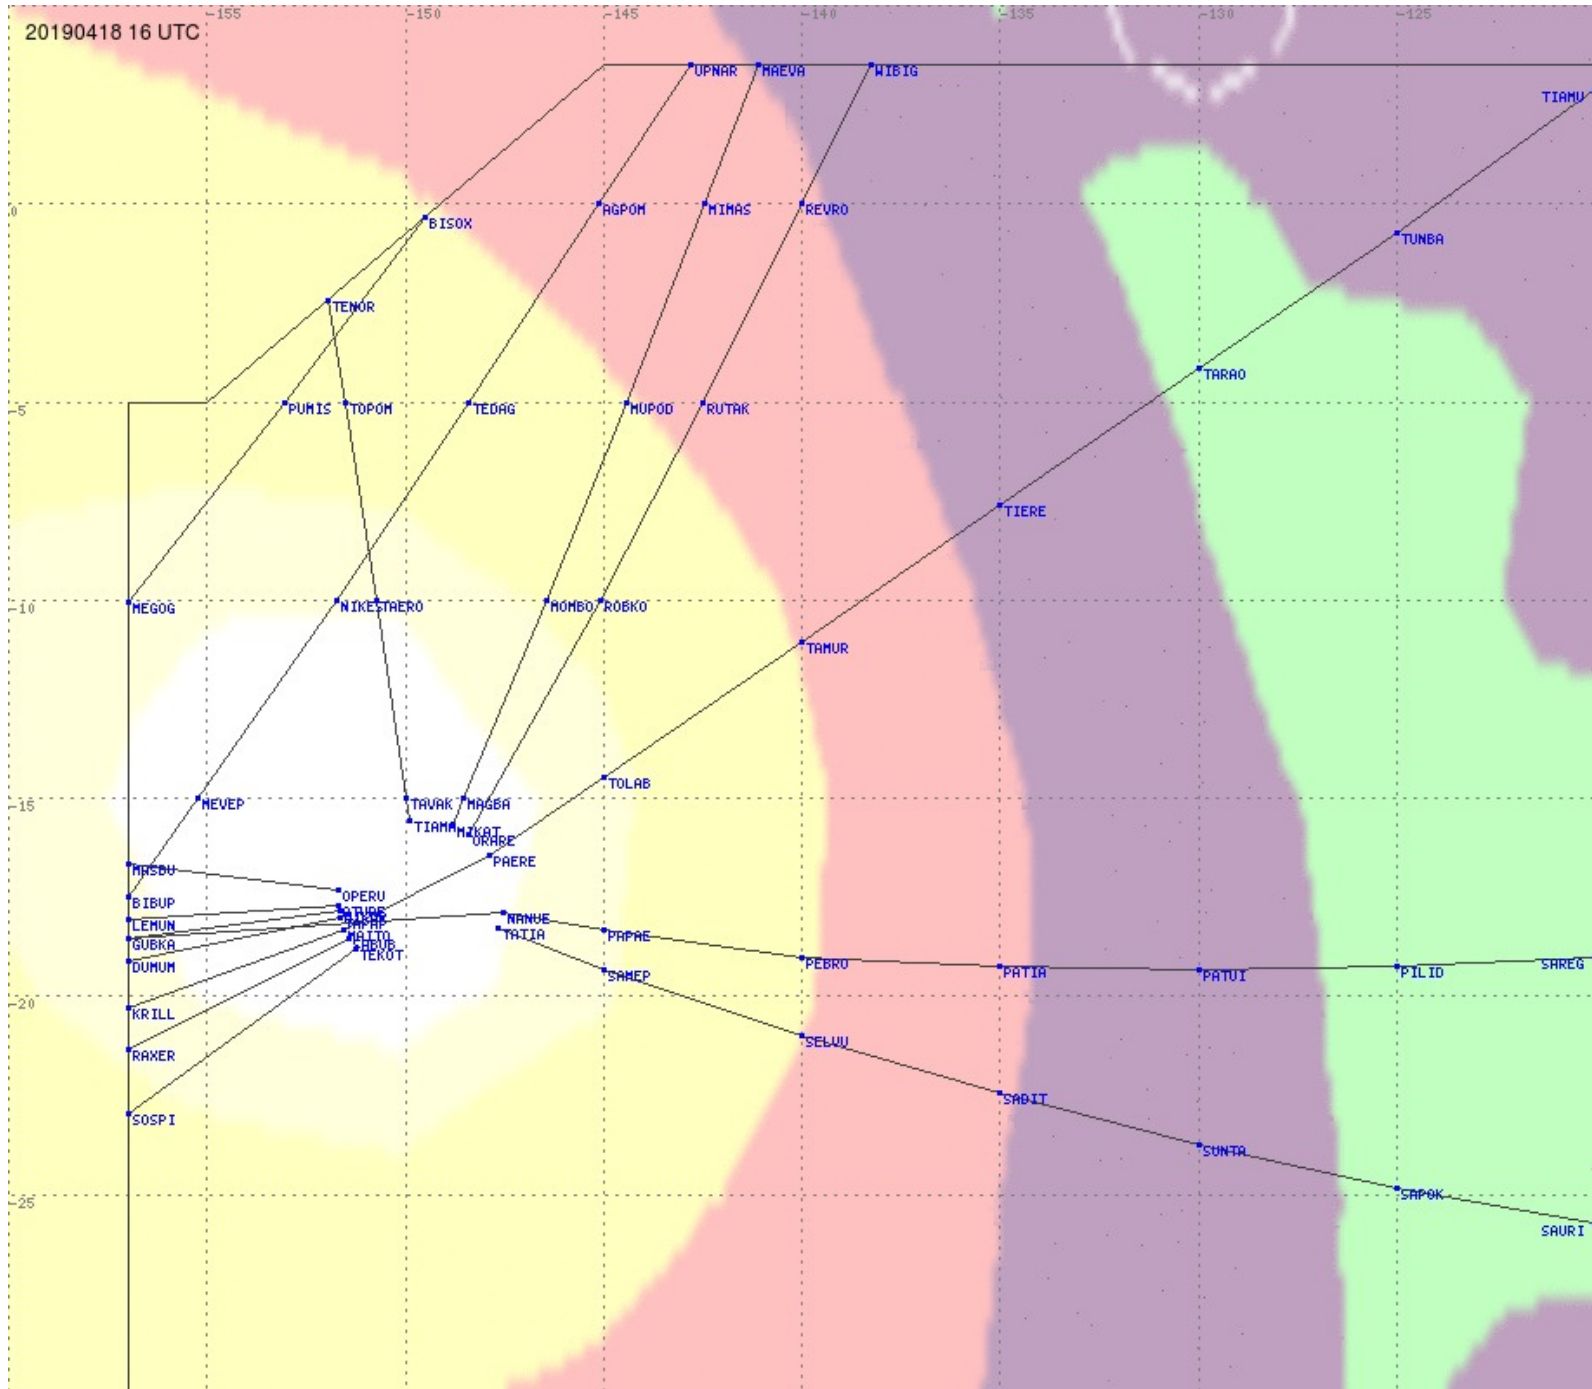

Tahiti FIR - HF Propag - 20190418

2.8 MHz
3.5 MHz
5.6 MHz
8.9 MHz
13.3 MHz
17.9 MHz
None

Tahiti FIR - HF Propag - 20190418

2.8 MHz 3.5 MHz 5.6 MHz 8.9 MHz 13.3 MHz 17.9 MHz None

Tahiti FIR - HF Propag - 20190418

2.8 MHz 3.5 MHz 5.6 MHz 8.9 MHz 13.3 MHz 17.9 MHz None

Tahiti FIR - HF Propag - 20190418

2.8 MHz 3.5 MHz 5.6 MHz 8.9 MHz 13.3 MHz 17.9 MHz None

Tahiti FIR - HF Propag - 20190418

2.8 MHz 3.5 MHz 5.6 MHz 8.9 MHz 13.3 MHz 17.9 MHz None

Tahiti FIR - HF Propag - 20190418

Tahiti FIR - HF Propag - 20190418

2.8 MHz
3.5 MHz
5.6 MHz
8.9 MHz
13.3 MHz
17.9 MHz
None

Tahiti FIR - HF Propag - 20190418

2.8 MHz 3.5 MHz 5.6 MHz 8.9 MHz 13.3 MHz 17.9 MHz None