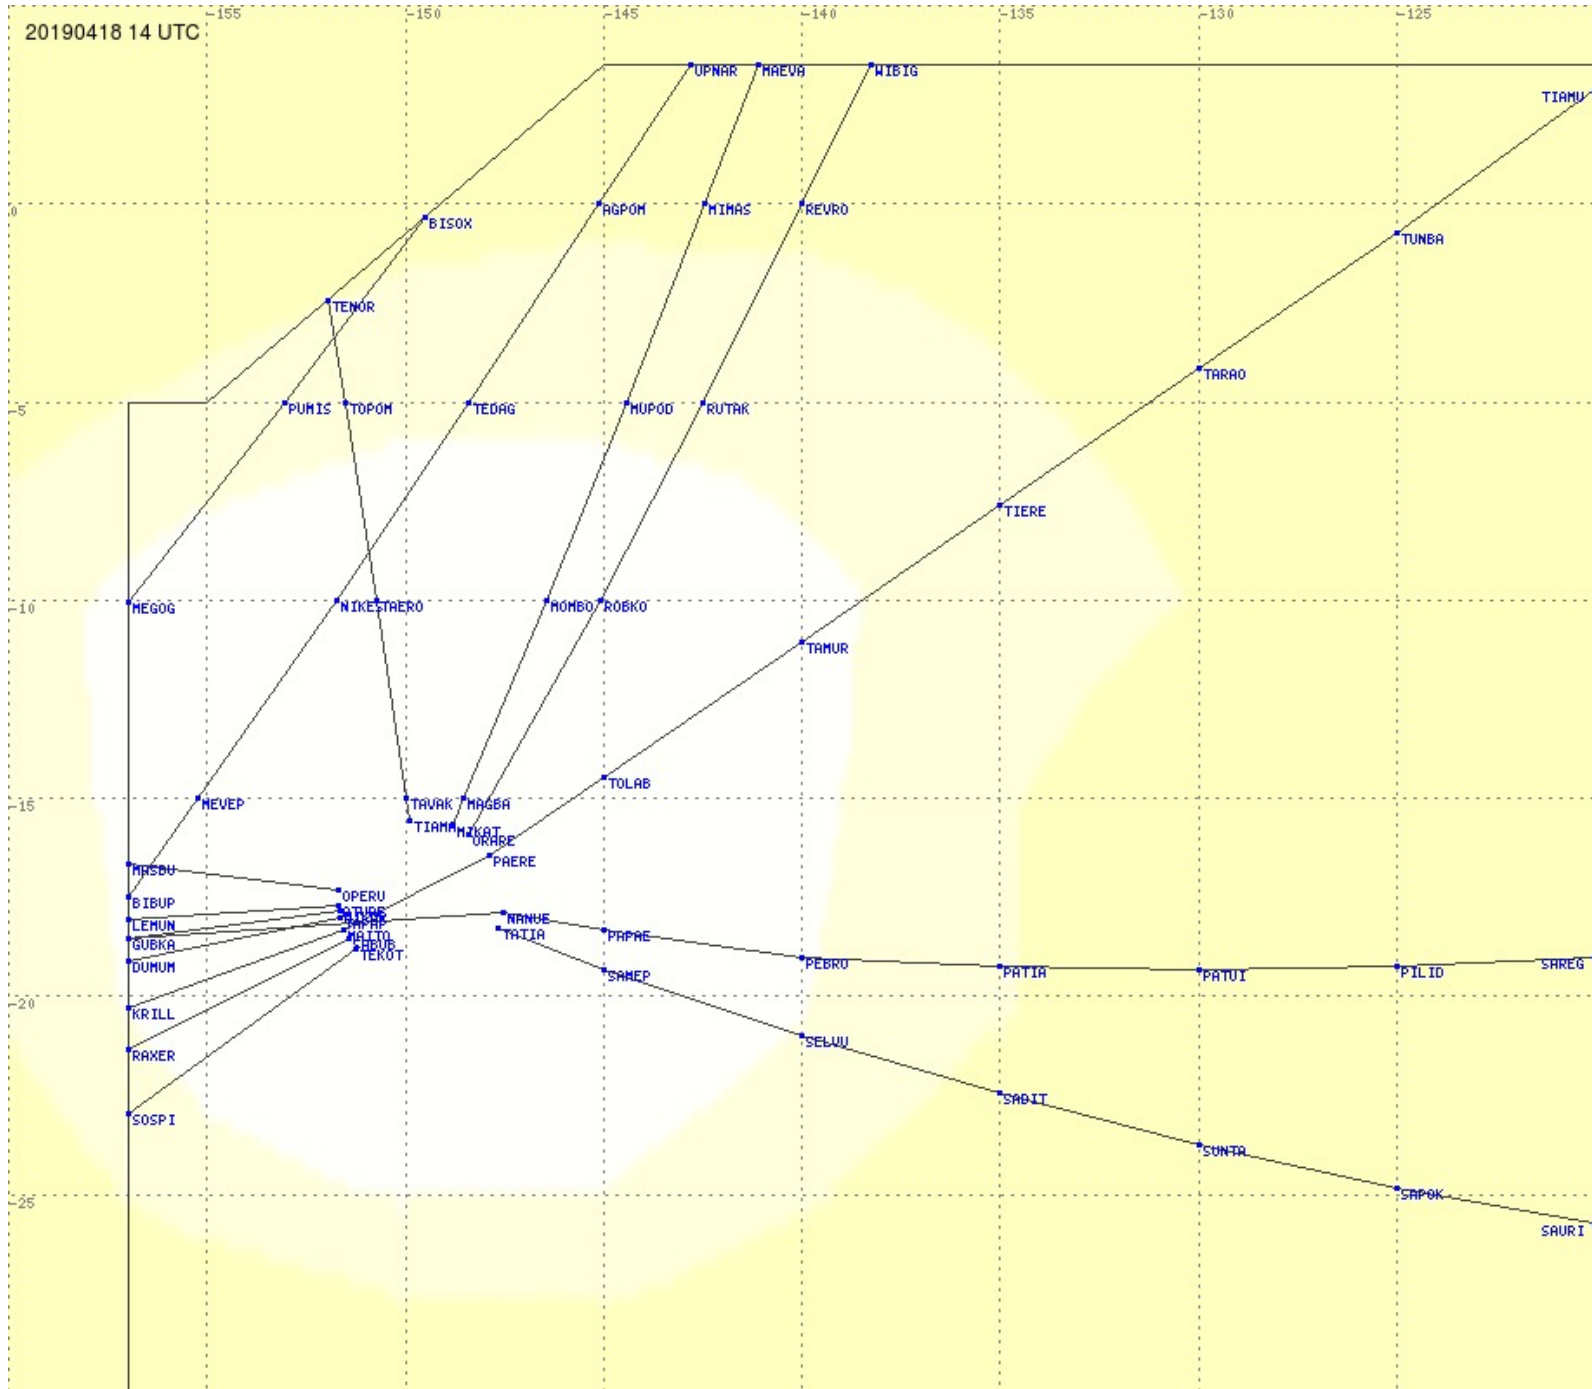

Tahiti FIR - HF Propag - 20190418

2.8 MHz
3.5 MHz
5.6 MHz
8.9 MHz
13.3 MHz
17.9 MHz
None

Tahiti FIR - HF Propag - 20190418

2.8 MHz 3.5 MHz 5.6 MHz 8.9 MHz 13.3 MHz 17.9 MHz None

Tahiti FIR - HF Propag - 20190418

2.8 MHz 3.5 MHz 5.6 MHz 8.9 MHz 13.3 MHz 17.9 MHz None

Tahiti FIR - HF Propag - 20190418

2.8 MHz 3.5 MHz 5.6 MHz 8.9 MHz 13.3 MHz 17.9 MHz None

Tahiti FIR - HF Propag - 20190418

2.8 MHz 3.5 MHz 5.6 MHz 8.9 MHz 13.3 MHz 17.9 MHz None