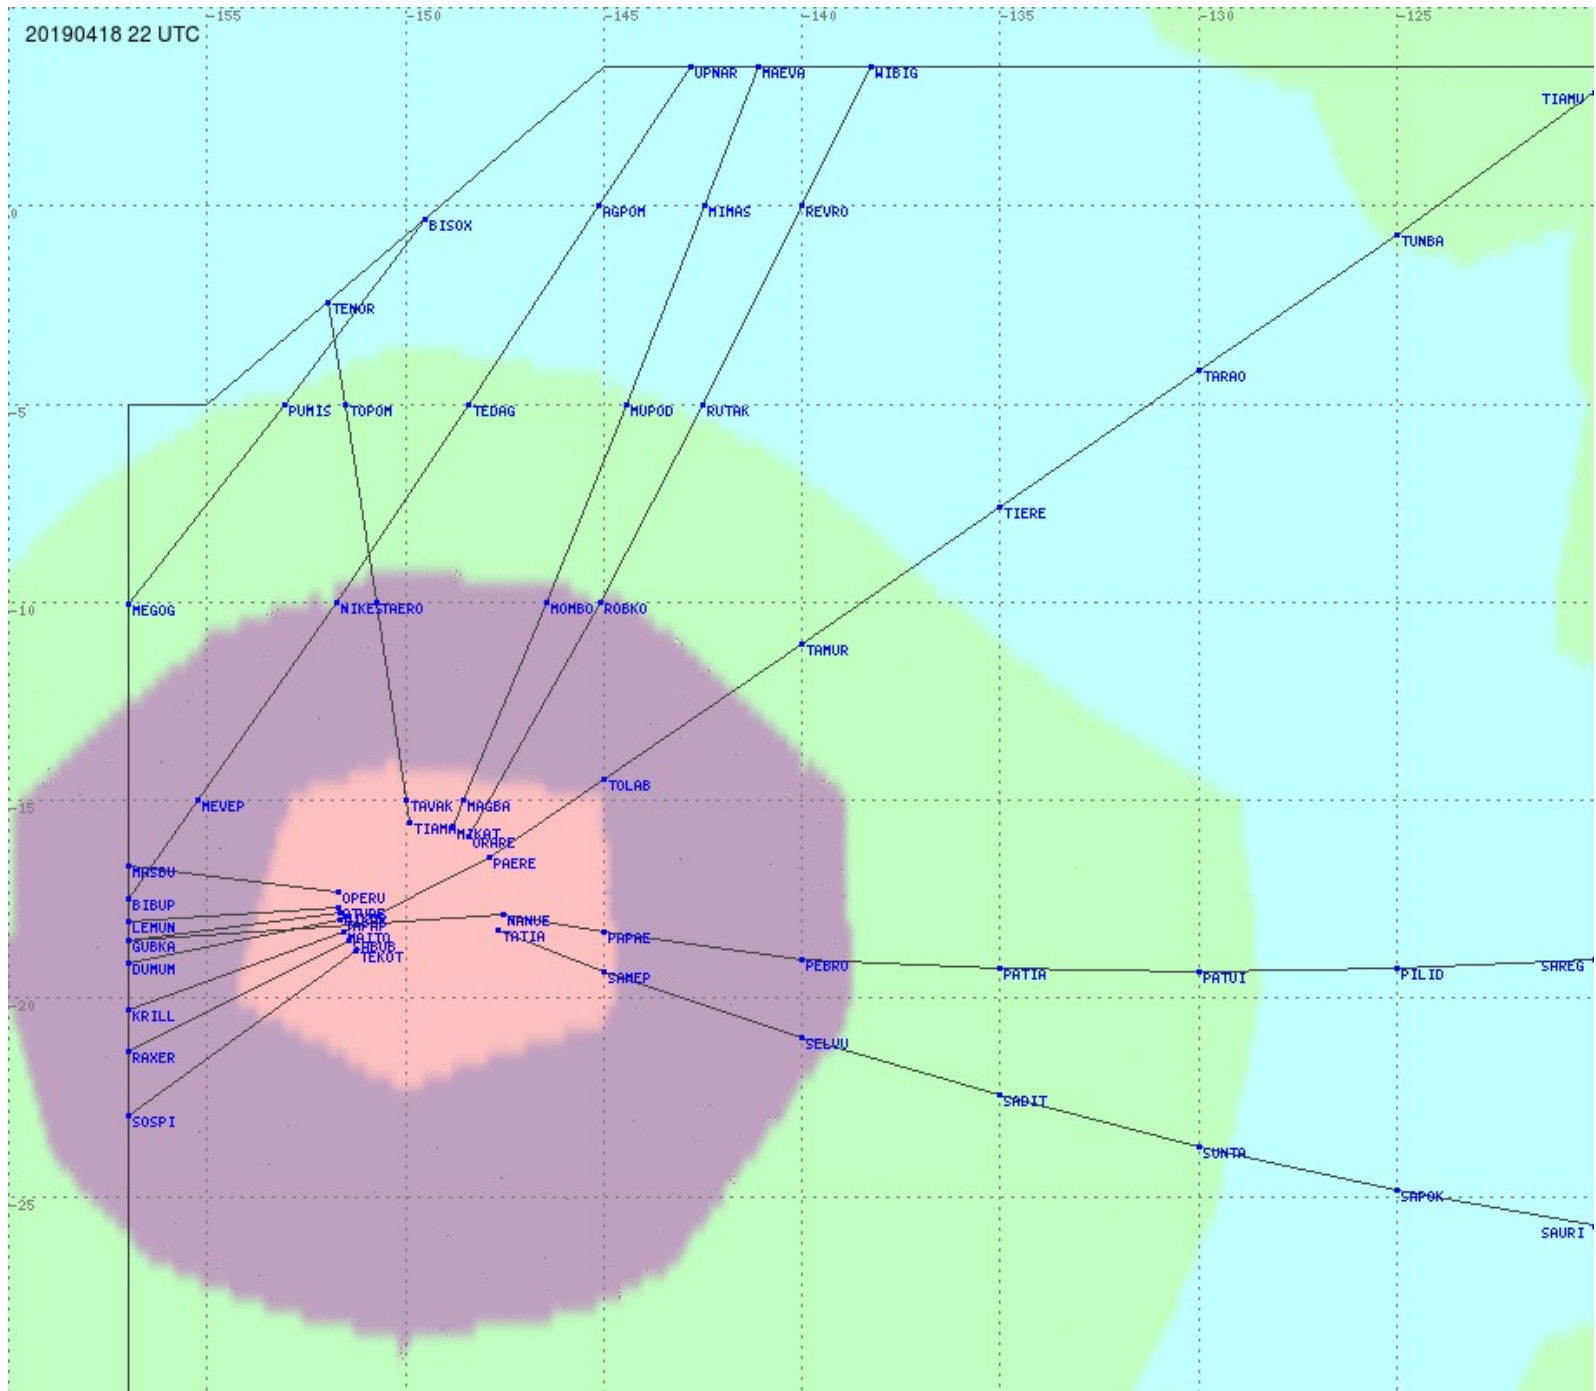

2.8 MHz 3.5 MHz 5.6 MHz 8.9 MHz 13.3 MHz 17.9 MHz None

Tahiti FIR - HF Propag - 20190418

2.8 MHz 3.5 MHz 5.6 MHz 8.9 MHz 13.3 MHz 17.9 MHz None

Tahiti FIR - HF Propag - 20190418

2.8 MHz 3.5 MHz 5.6 MHz 8.9 MHz 13.3 MHz 17.9 MHz None

Tahiti FIR - HF Propag - 20190418

Tahiti FIR - HF Propag - 20190418

2.8 MHz
3.5 MHz
5.6 MHz
8.9 MHz
13.3 MHz
17.9 MHz
None

Tahiti FIR - HF Propag - 20190418

2.8 MHz 3.5 MHz 5.6 MHz 8.9 MHz 13.3 MHz 17.9 MHz None

Tahiti FIR - HF Propag - 20190418

2.8 MHz 3.5 MHz 5.6 MHz 8.9 MHz 13.3 MHz 17.9 MHz None