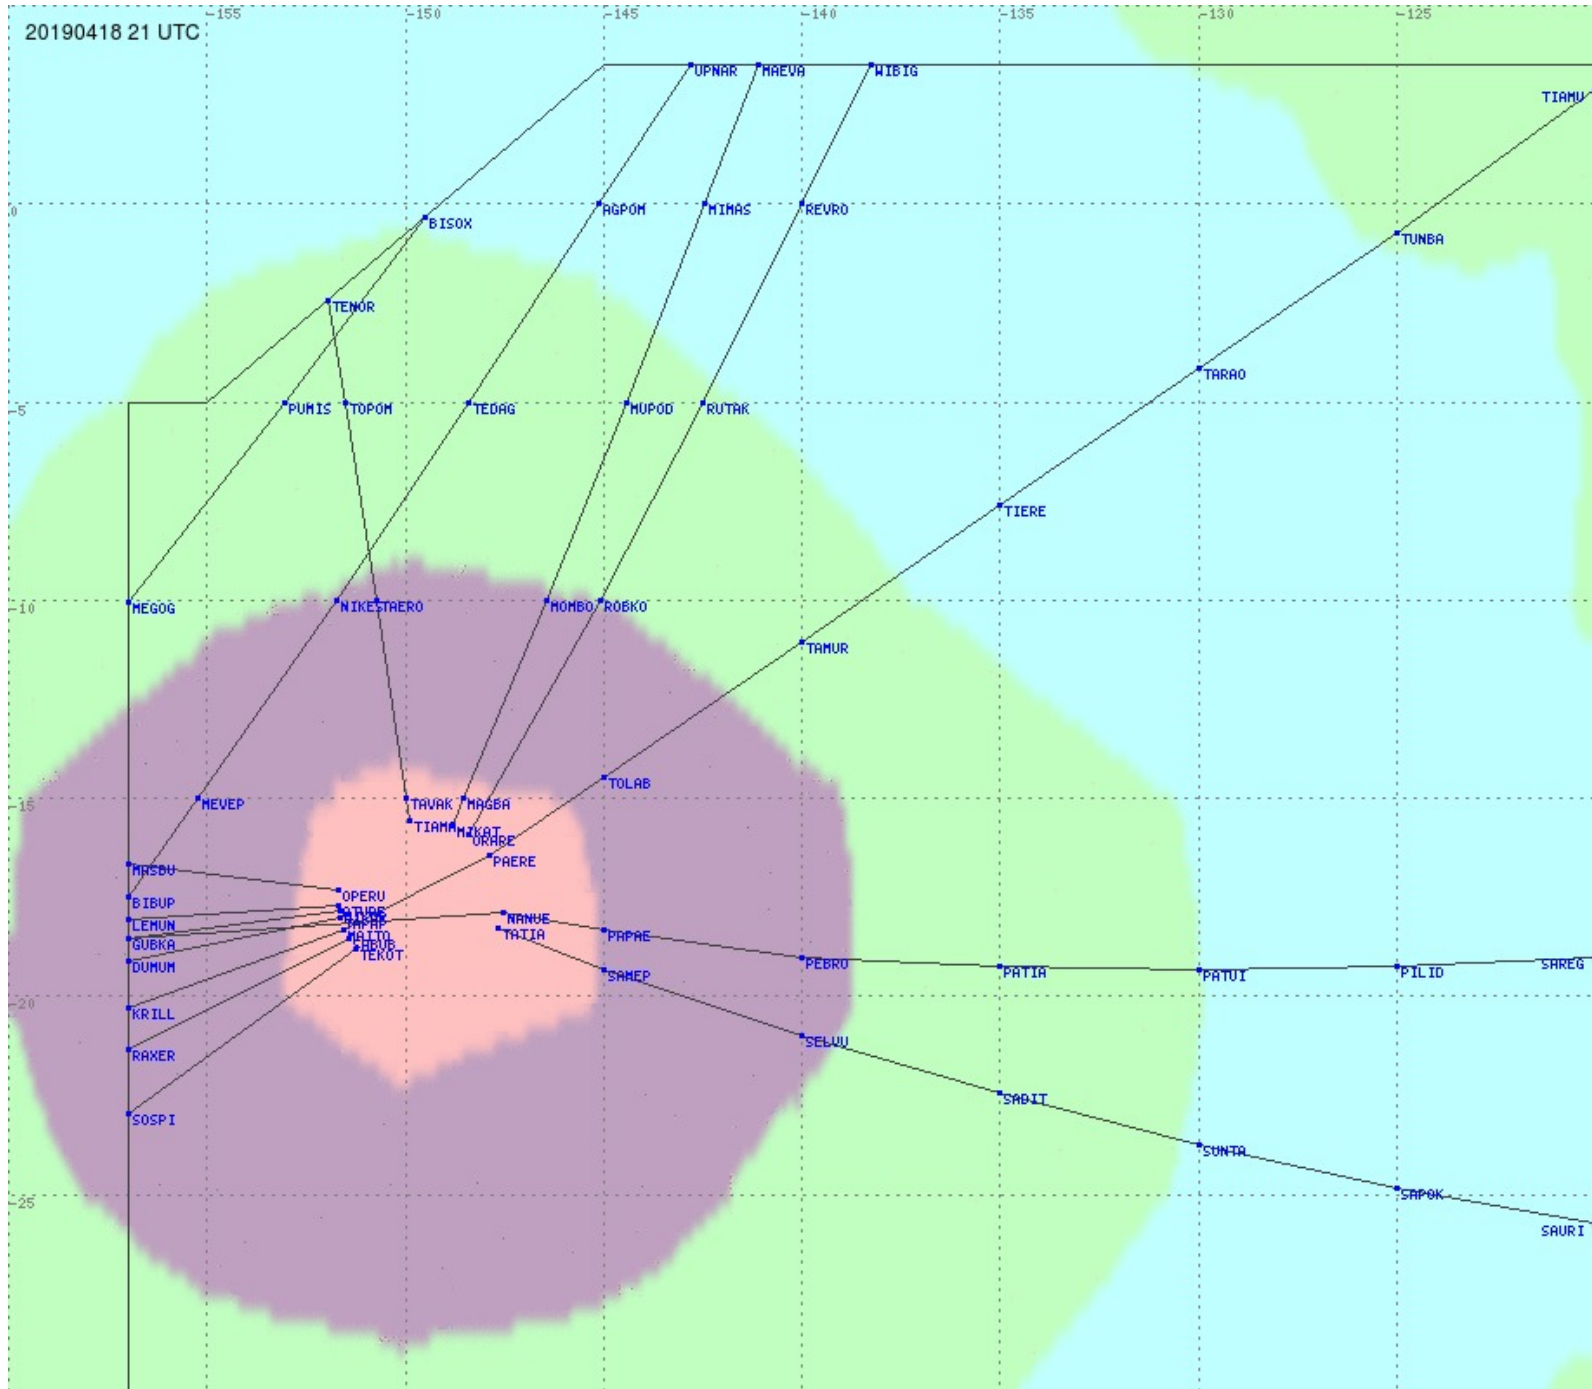

Tahiti FIR - HF Propag - 20190418

2.8 MHz
3.5 MHz
5.6 MHz
8.9 MHz
13.3 MHz
17.9 MHz
None

Tahiti FIR - HF Propag - 20190418

2.8 MHz 3.5 MHz 5.6 MHz 8.9 MHz 13.3 MHz 17.9 MHz None

Tahiti FIR - HF Propag - 20190418

2.8 MHz 3.5 MHz 5.6 MHz 8.9 MHz 13.3 MHz 17.9 MHz None

Tahiti FIR - HF Propag - 20190418

2.8 MHz 3.5 MHz 5.6 MHz 8.9 MHz 13.3 MHz 17.9 MHz None

Tahiti FIR - HF Propag - 20190418

2.8 MHz 3.5 MHz 5.6 MHz 8.9 MHz 13.3 MHz 17.9 MHz None

Tahiti FIR - HF Propag - 20190418

Tahiti FIR - HF Propag - 20190418

2.8 MHz
3.5 MHz
5.6 MHz
8.9 MHz
13.3 MHz
17.9 MHz
None

Tahiti FIR - HF Propag - 20190418

2.8 MHz 3.5 MHz 5.6 MHz 8.9 MHz 13.3 MHz 17.9 MHz None