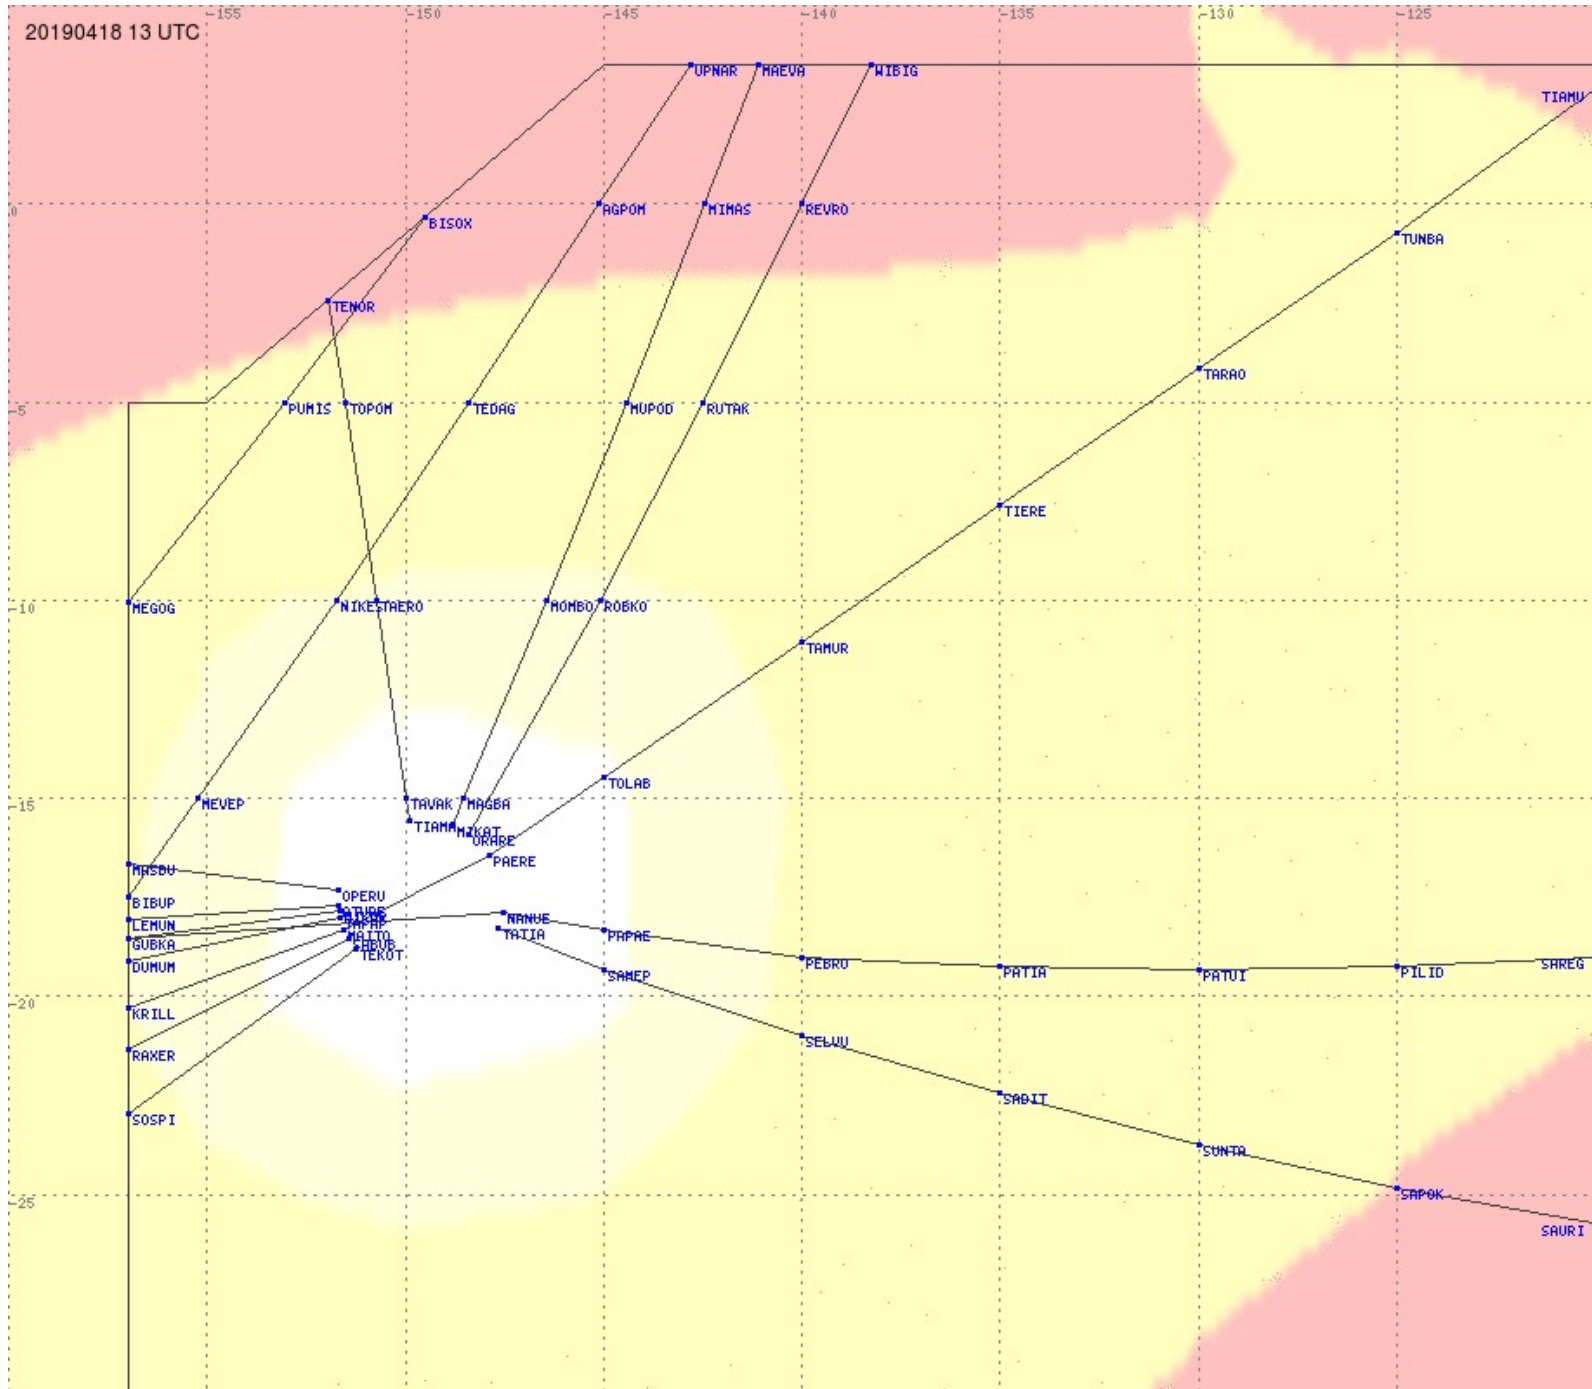

Tahiti FIR - HF Propag - 20190418

2.8 MHz 3.5 MHz 5.6 MHz 8.9 MHz 13.3 MHz 17.9 MHz None