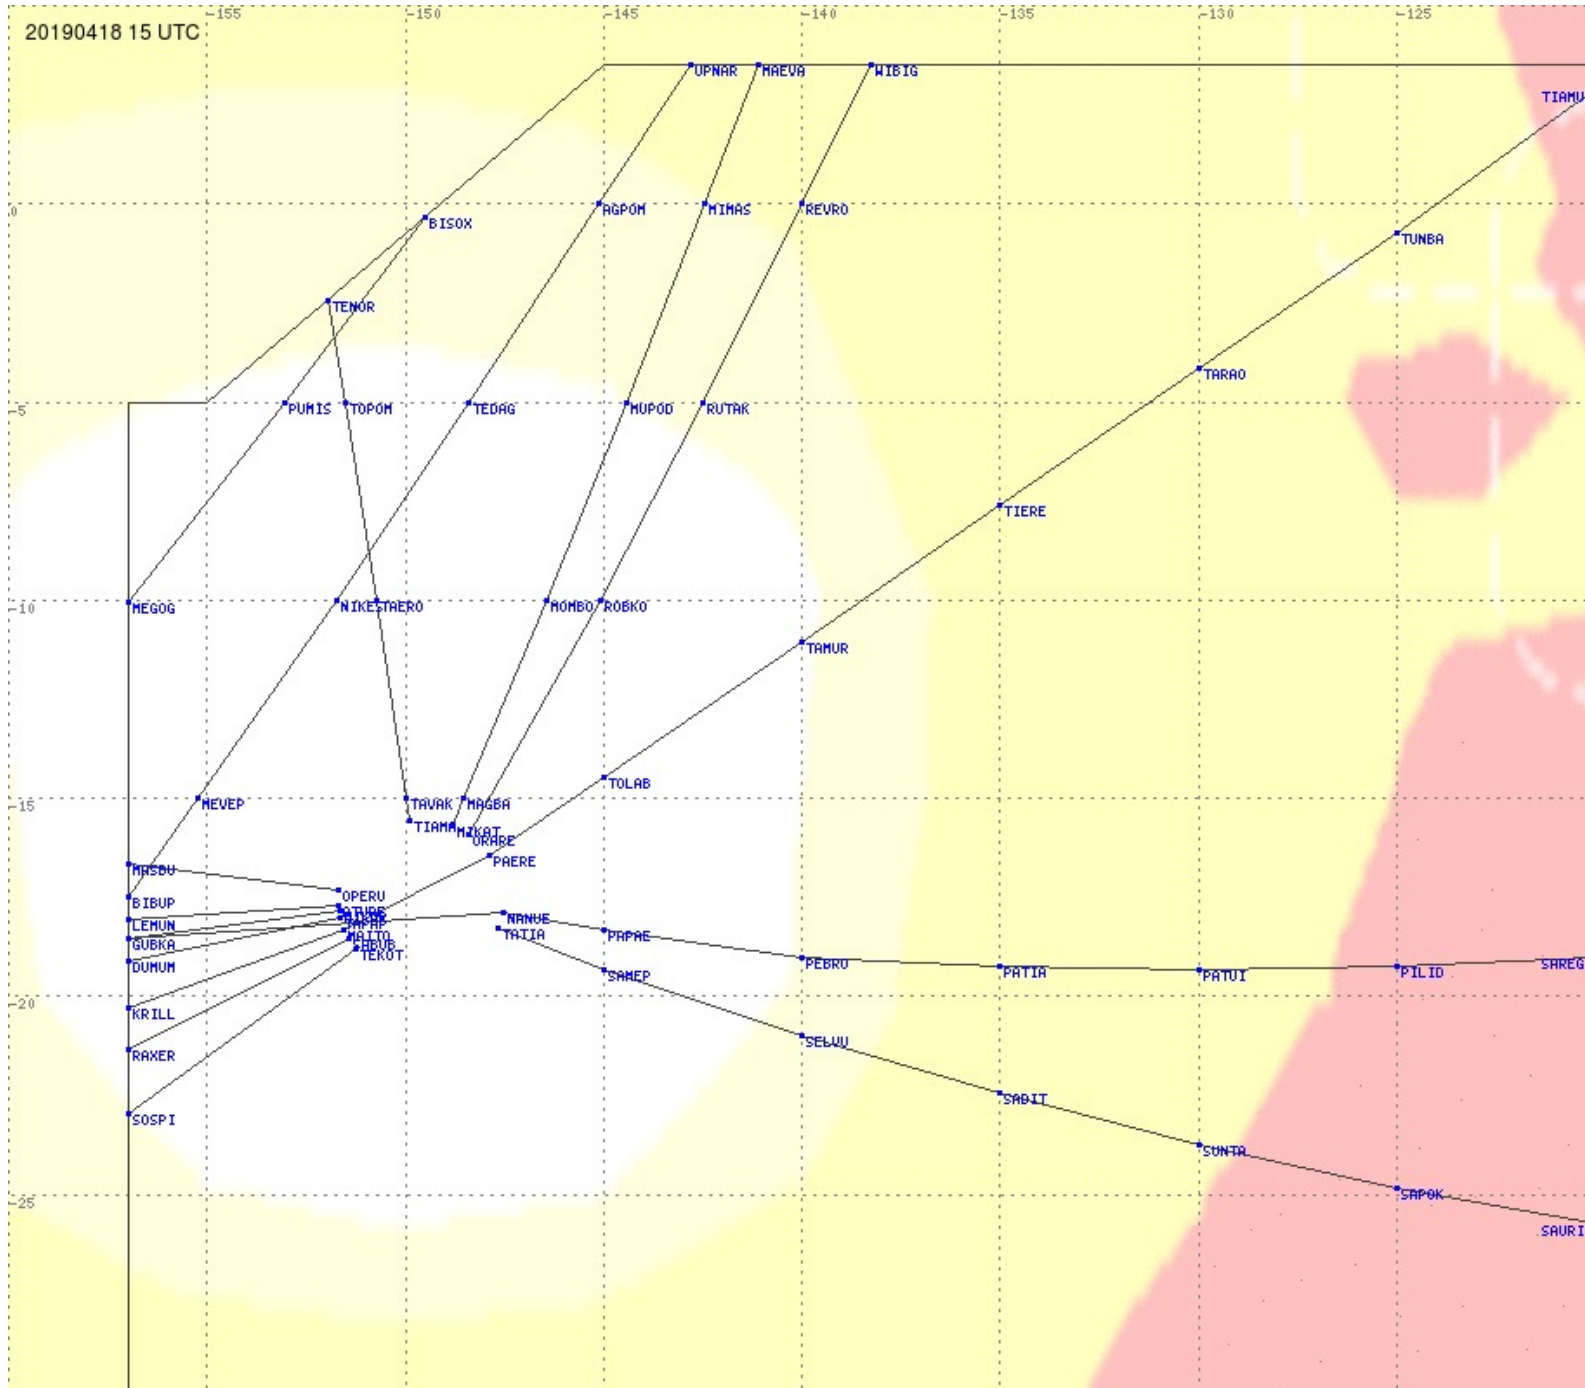

Tahiti FIR - HF Propag - 20190418

2.8 MHz
3.5 MHz
5.6 MHz
8.9 MHz
13.3 MHz
17.9 MHz
None

Tahiti FIR - HF Propag - 20190418

2.8 MHz 3.5 MHz 5.6 MHz 8.9 MHz 13.3 MHz 17.9 MHz None

Tahiti FIR - HF Propag - 20190418

2.8 MHz 3.5 MHz 5.6 MHz 8.9 MHz 13.3 MHz 17.9 MHz None

Tahiti FIR - HF Propag - 20190418

2.8 MHz 3.5 MHz 5.6 MHz 8.9 MHz 13.3 MHz 17.9 MHz None

Tahiti FIR - HF Propag - 20190418

2.8 MHz 3.5 MHz 5.6 MHz 8.9 MHz 13.3 MHz 17.9 MHz None