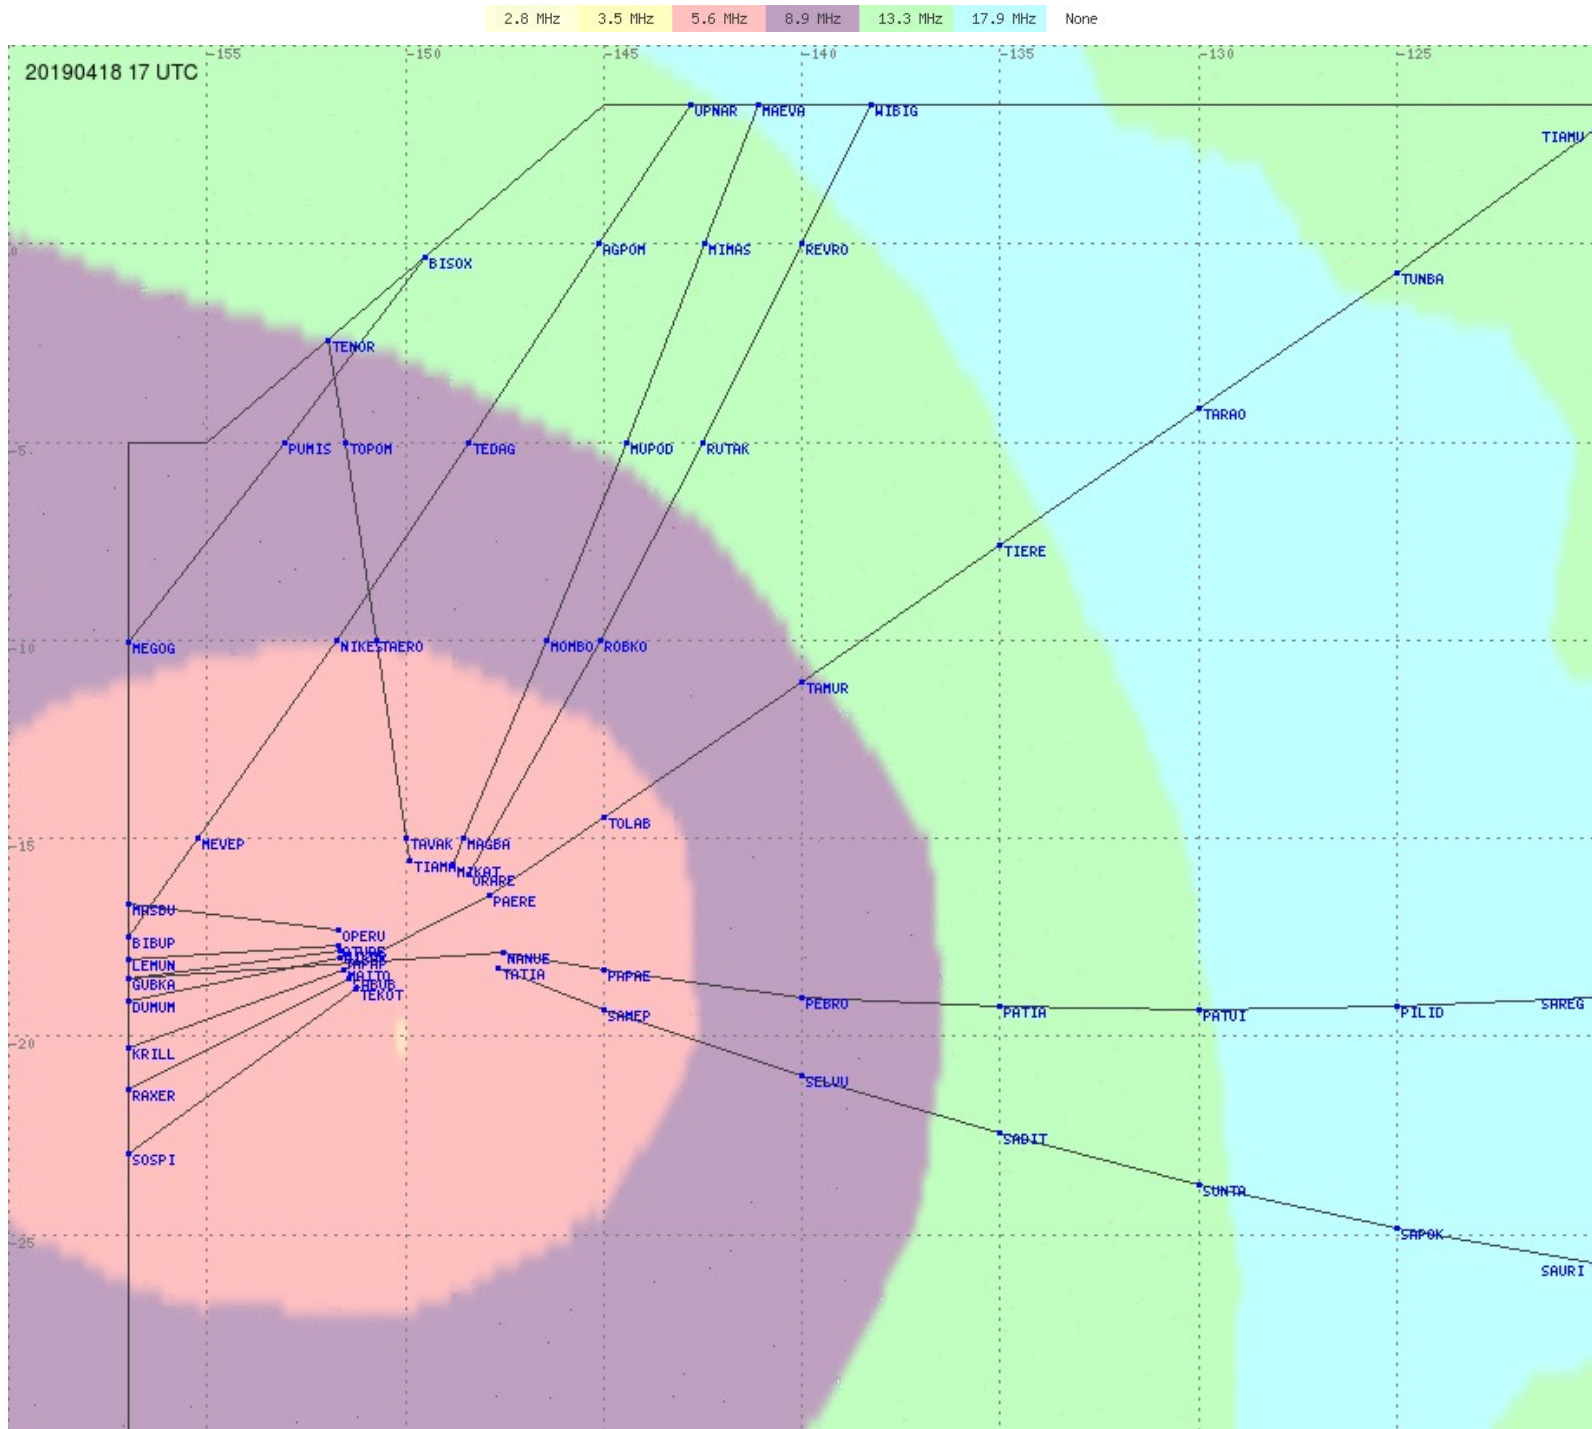

Tahiti FIR - HF Propag - 20190418

2.8 MHz
3.5 MHz
5.6 MHz
8.9 MHz
13.3 MHz
17.9 MHz
None

Tahiti FIR - HF Propag - 20190418

2.8 MHz 3.5 MHz 5.6 MHz 8.9 MHz 13.3 MHz 17.9 MHz None

Tahiti FIR - HF Propag - 20190418

2.8 MHz 3.5 MHz 5.6 MHz 8.9 MHz 13.3 MHz 17.9 MHz None

Tahiti FIR - HF Propag - 20190418

2.8 MHz 3.5 MHz 5.6 MHz 8.9 MHz 13.3 MHz 17.9 MHz None

Tahiti FIR - HF Propag - 20190418

2.8 MHz 3.5 MHz 5.6 MHz 8.9 MHz 13.3 MHz 17.9 MHz None

Tahiti FIR - HF Propag - 20190418

Tahiti FIR - HF Propag - 20190418

2.8 MHz
3.5 MHz
5.6 MHz
8.9 MHz
13.3 MHz
17.9 MHz
None

Tahiti FIR - HF Propag - 20190418

2.8 MHz 3.5 MHz 5.6 MHz 8.9 MHz 13.3 MHz 17.9 MHz None