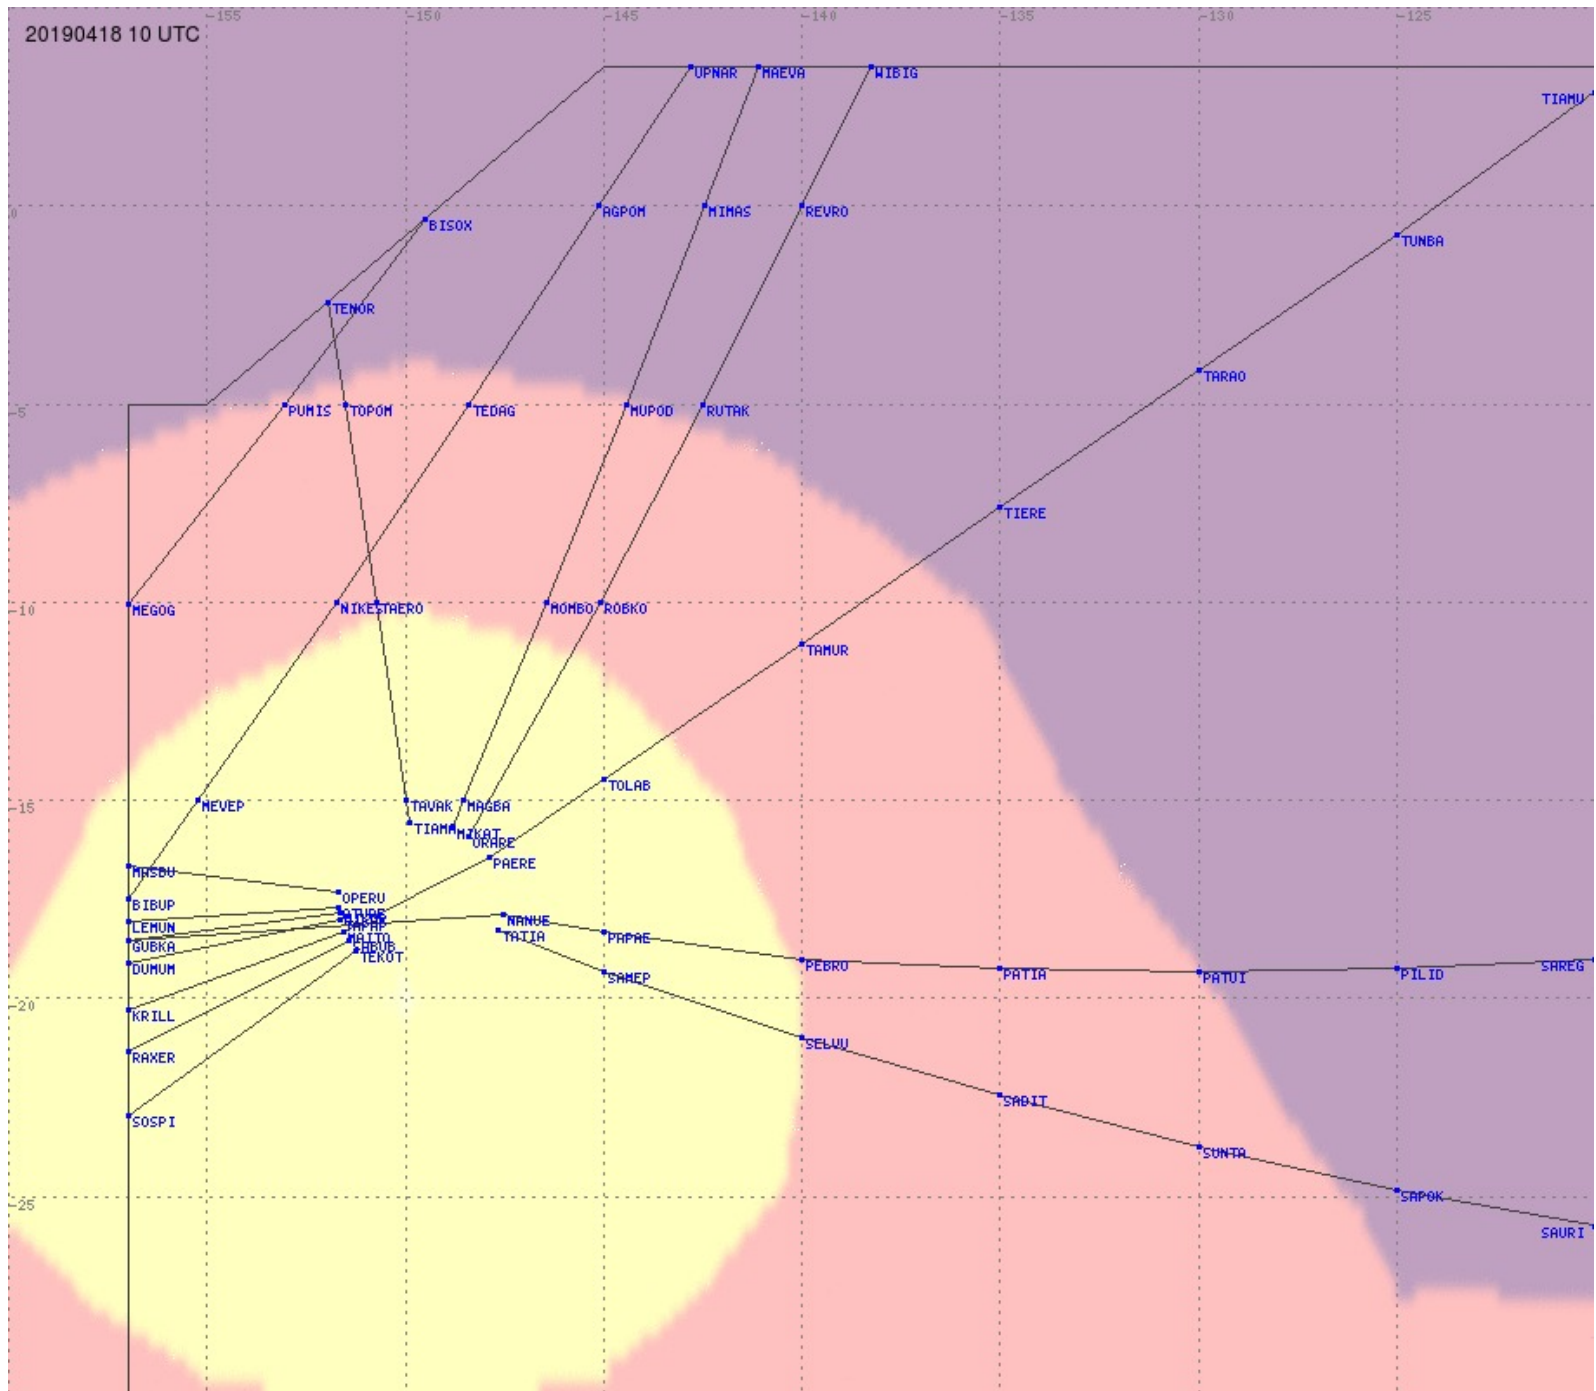

2.8 MHz 3.5 MHz 5.6 MHz 8.9 MHz 13.3 MHz 17.9 MHz None

Tahiti FIR - HF Propag - 20190418

2.8 MHz 3.5 MHz 5.6 MHz 8.9 MHz 13.3 MHz 17.9 MHz None

Tahiti FIR - HF Propag - 20190418

Tahiti FIR - HF Propag - 20190418

Tahiti FIR - HF Propag - 20190418

Tahiti FIR - HF Propag - 20190418

Tahiti FIR - HF Propag - 20190418

Tahiti FIR - HF Propag - 20190418

2.8 MHz
3.5 MHz
5.6 MHz
8.9 MHz
13.3 MHz
17.9 MHz
None

Tahiti FIR - HF Propag - 20190418

Tahiti FIR - HF Propag - 20190418

2.8 MHz
3.5 MHz
5.6 MHz
8.9 MHz
13.3 MHz
17.9 MHz
None

Tahiti FIR - HF Propag - 20190418

2.8 MHz 3.5 MHz 5.6 MHz 8.9 MHz 13.3 MHz 17.9 MHz None

Tahiti FIR - HF Propag - 20190418

2.8 MHz 3.5 MHz 5.6 MHz 8.9 MHz 13.3 MHz 17.9 MHz None

Tahiti FIR - HF Propag - 20190418

2.8 MHz 3.5 MHz 5.6 MHz 8.9 MHz 13.3 MHz 17.9 MHz None

Tahiti FIR - HF Propag - 20190418

2.8 MHz 3.5 MHz 5.6 MHz 8.9 MHz 13.3 MHz 17.9 MHz None