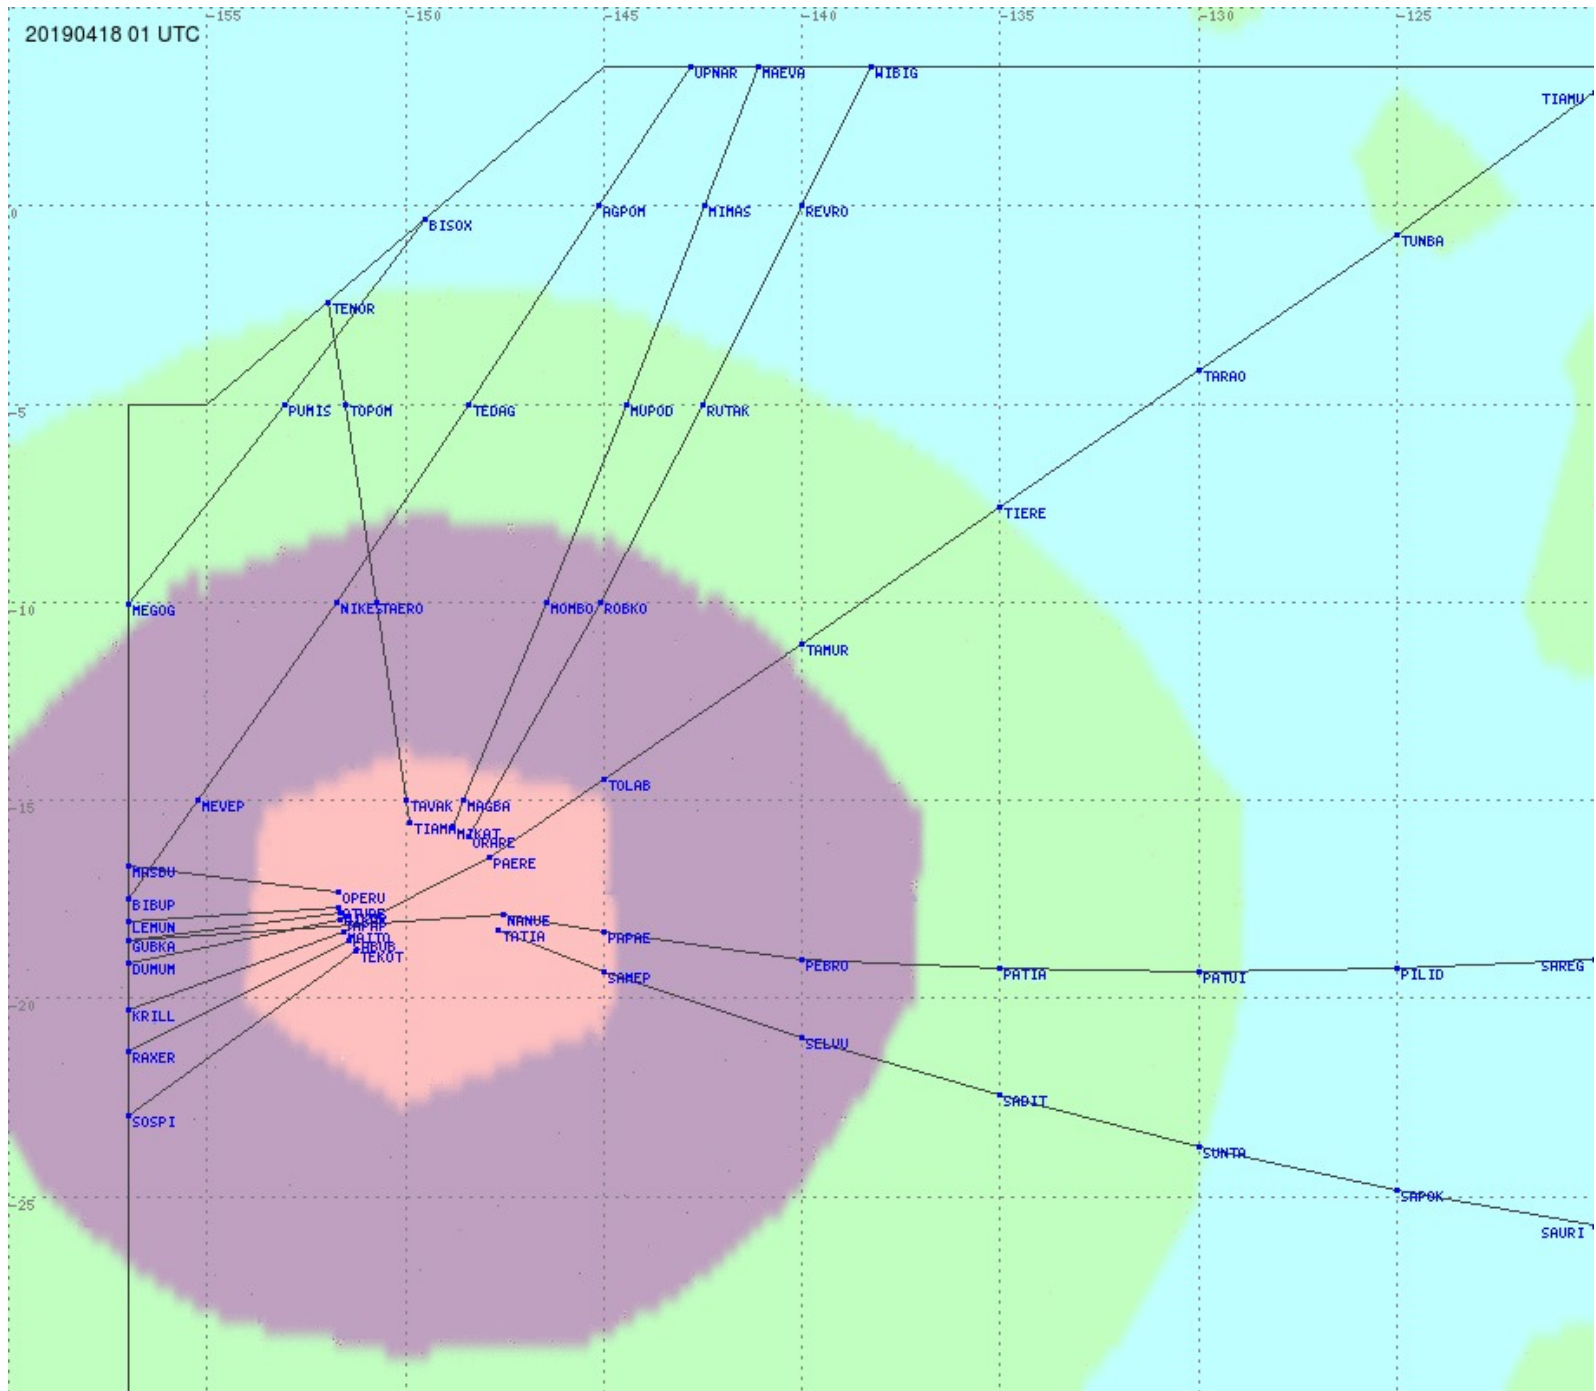

Tahiti FIR - HF Propag - 20190418

2.8 MHz 3.5 MHz 5.6 MHz 8.9 MHz 13.3 MHz 17.9 MHz None

Tahiti FIR - HF Propag - 20190418

2.8 MHz 3.5 MHz 5.6 MHz 8.9 MHz 13.3 MHz 17.9 MHz None

Tahiti FIR - HF Propag - 20190418

2.8 MHz 3.5 MHz 5.6 MHz 8.9 MHz 13.3 MHz 17.9 MHz None

Tahiti FIR - HF Propag - 20190418

2.8 MHz 3.5 MHz 5.6 MHz 8.9 MHz 13.3 MHz 17.9 MHz None

Tahiti FIR - HF Propag - 20190418

Tahiti FIR - HF Propag - 20190418