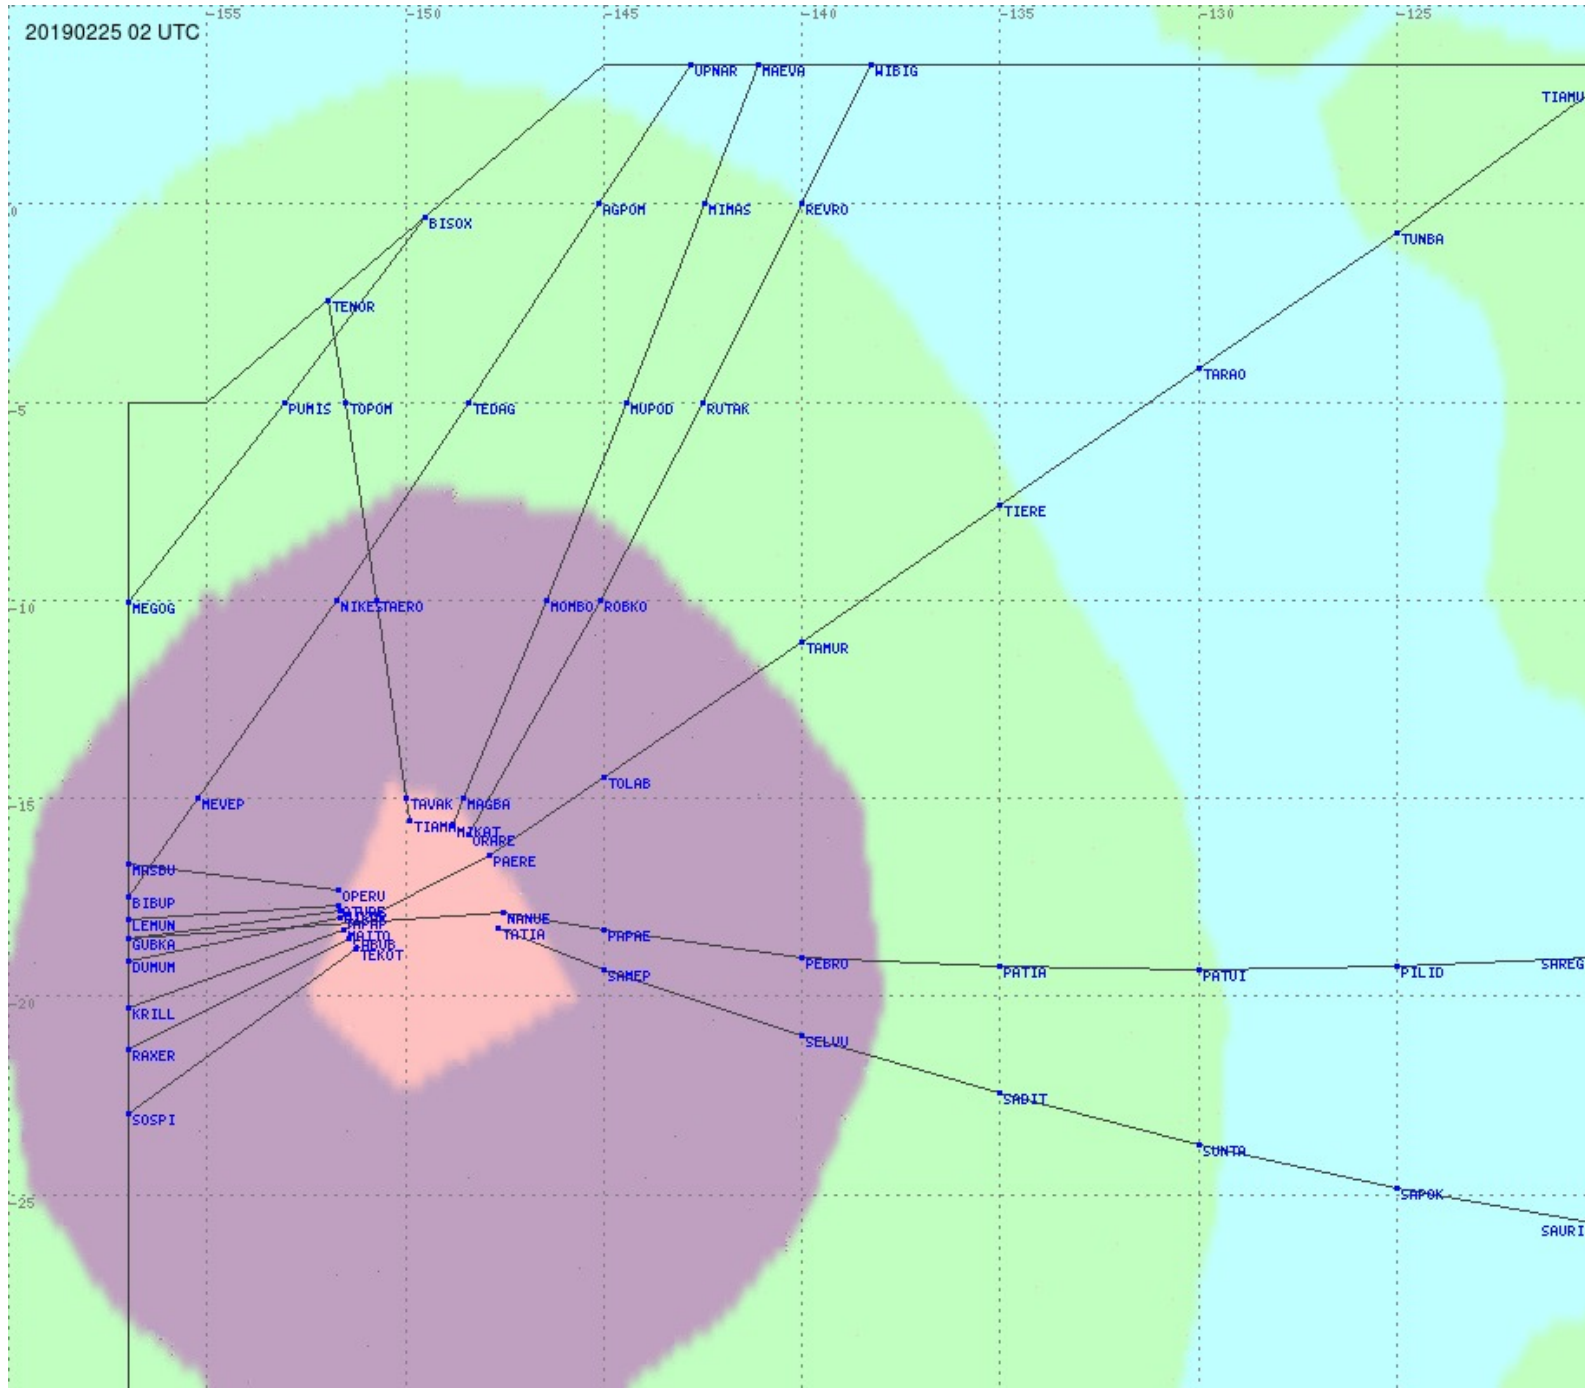

Tahiti FIR - HF Propag - 20190225

2.8 MHz 3.5 MHz 5.6 MHz 8.9 MHz 13.3 MHz 17.9 MHz None

Tahiti FIR - HF Propag - 20190225

2.8 MHz 3.5 MHz 5.6 MHz 8.9 MHz 13.3 MHz 17.9 MHz None

Tahiti FIR - HF Propag - 20190225

2.8 MHz 3.5 MHz 5.6 MHz 8.9 MHz 13.3 MHz 17.9 MHz None

Tahiti FIR - HF Propag - 20190225

2.8 MHz 3.5 MHz 5.6 MHz 8.9 MHz 13.3 MHz 17.9 MHz None

Tahiti FIR - HF Propag - 20190225

Tahiti FIR - HF Propag - 20190225