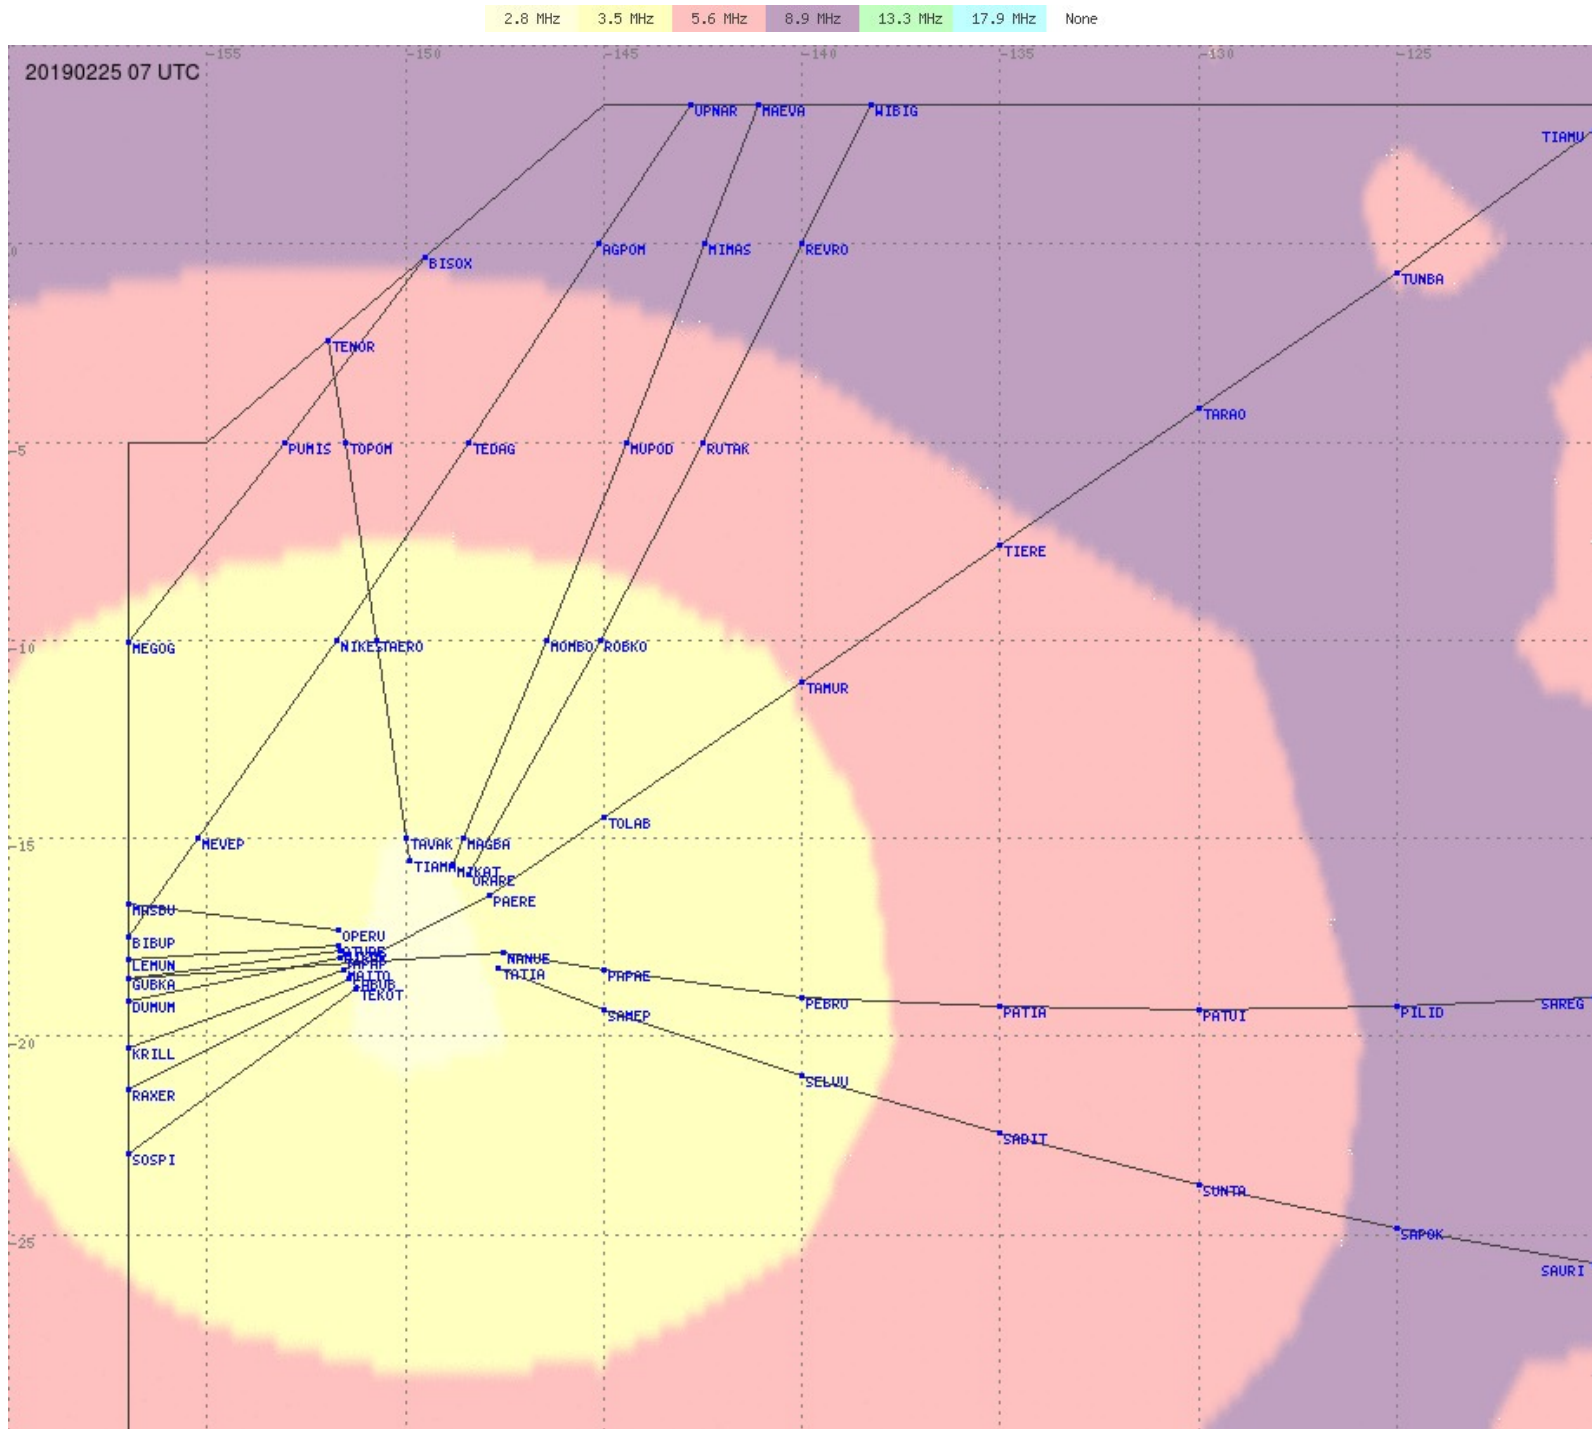

Tahiti FIR - HF Propag - 20190225