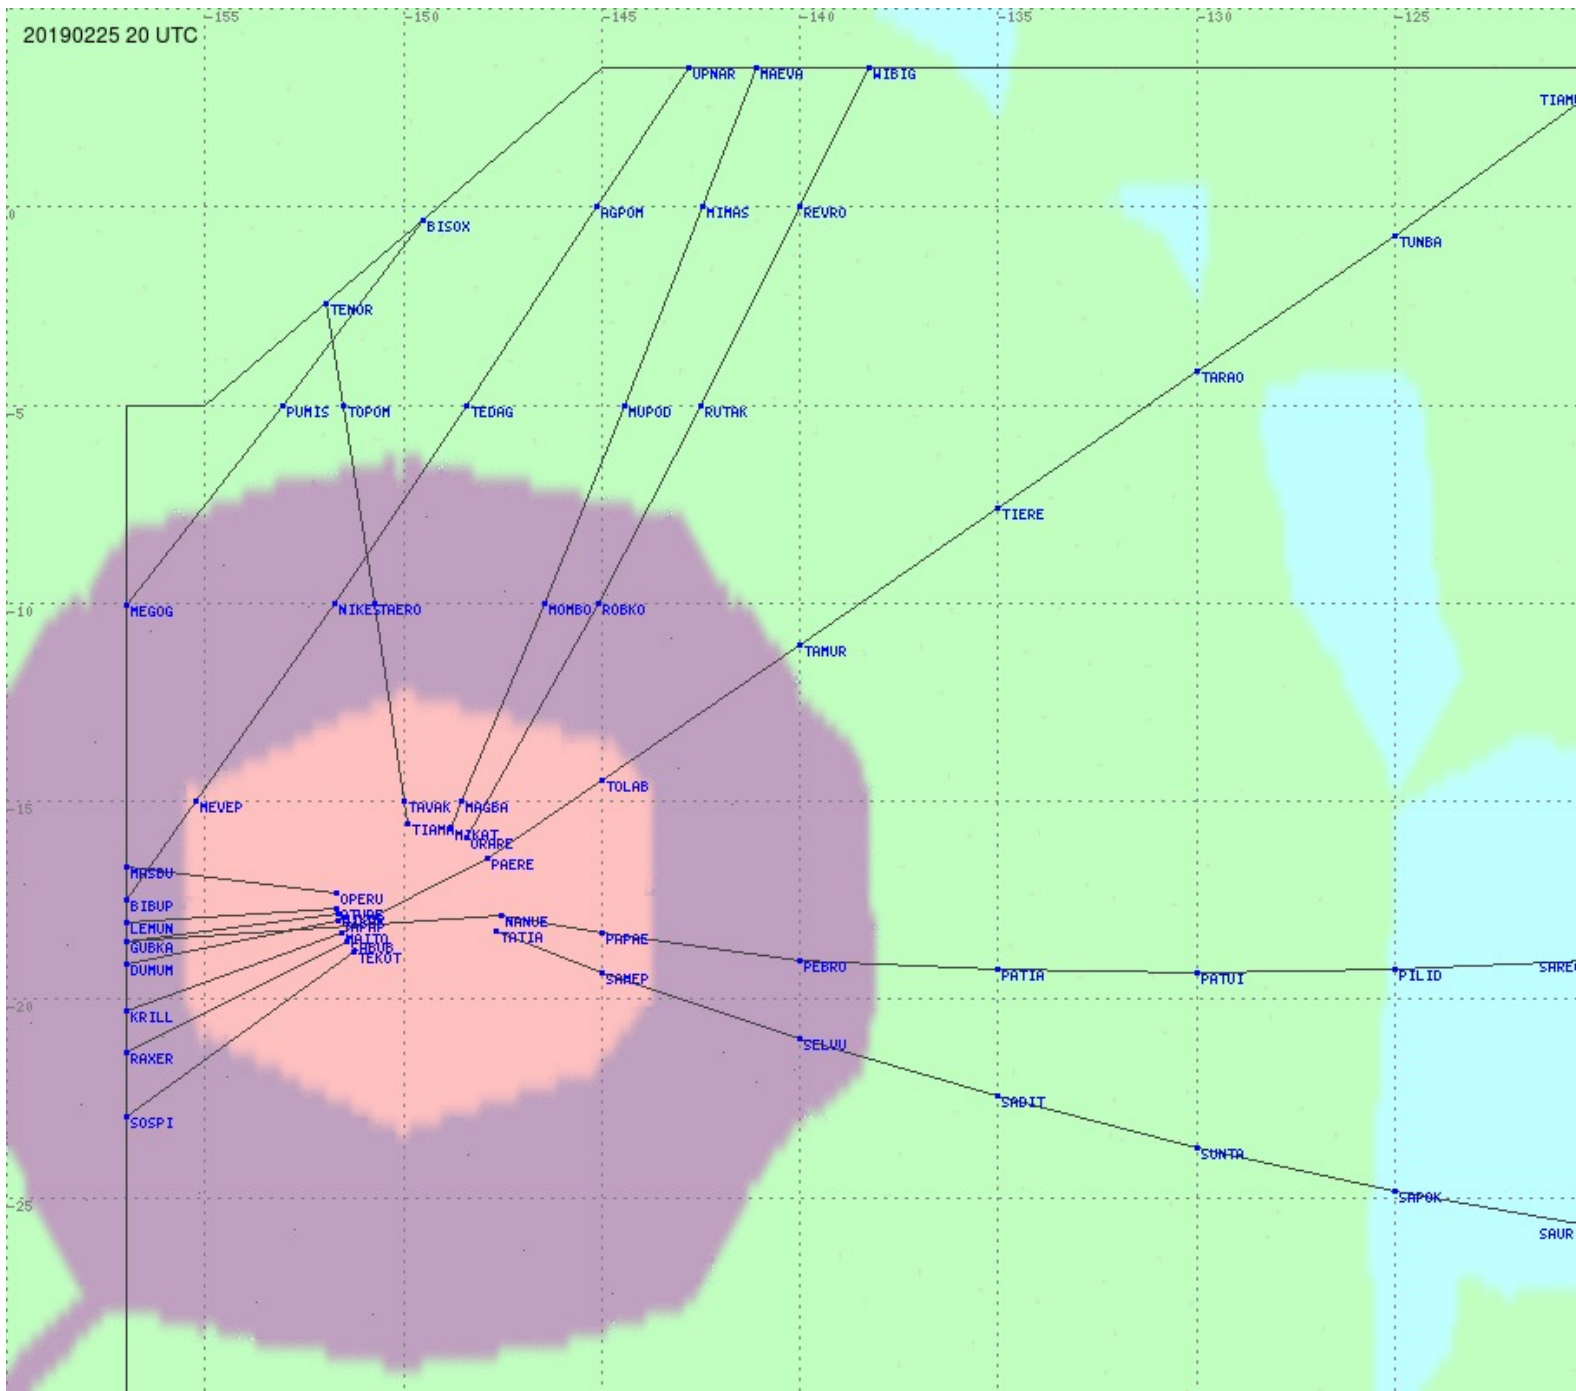

Tahiti FIR - HF Propag - 20190225

Tahiti FIR - HF Propag - 20190225

2.8 MHz
3.5 MHz
5.6 MHz
8.9 MHz
13.3 MHz
17.9 MHz
None

Tahiti FIR - HF Propag - 20190225

2.8 MHz
3.5 MHz
5.6 MHz
8.9 MHz
13.3 MHz
17.9 MHz
None

Tahiti FIR - HF Propag - 20190225

Tahiti FIR - HF Propag - 20190225

Tahiti FIR - HF Propag - 20190225

Tahiti FIR - HF Propag - 20190225

2.8 MHz 3.5 MHz 5.6 MHz 8.9 MHz 13.3 MHz 17.9 MHz None

Tahiti FIR - HF Propag - 20190225

2.8 MHz 3.5 MHz 5.6 MHz 8.9 MHz 13.3 MHz 17.9 MHz None

Tahiti FIR - HF Propag - 20190225

2.8 MHz 3.5 MHz 5.6 MHz 8.9 MHz 13.3 MHz 17.9 MHz None

Tahiti FIR - HF Propag - 20190225

Tahiti FIR - HF Propag - 20190225

2.8 MHz 3.5 MHz 5.6 MHz 8.9 MHz 13.3 MHz 17.9 MHz None