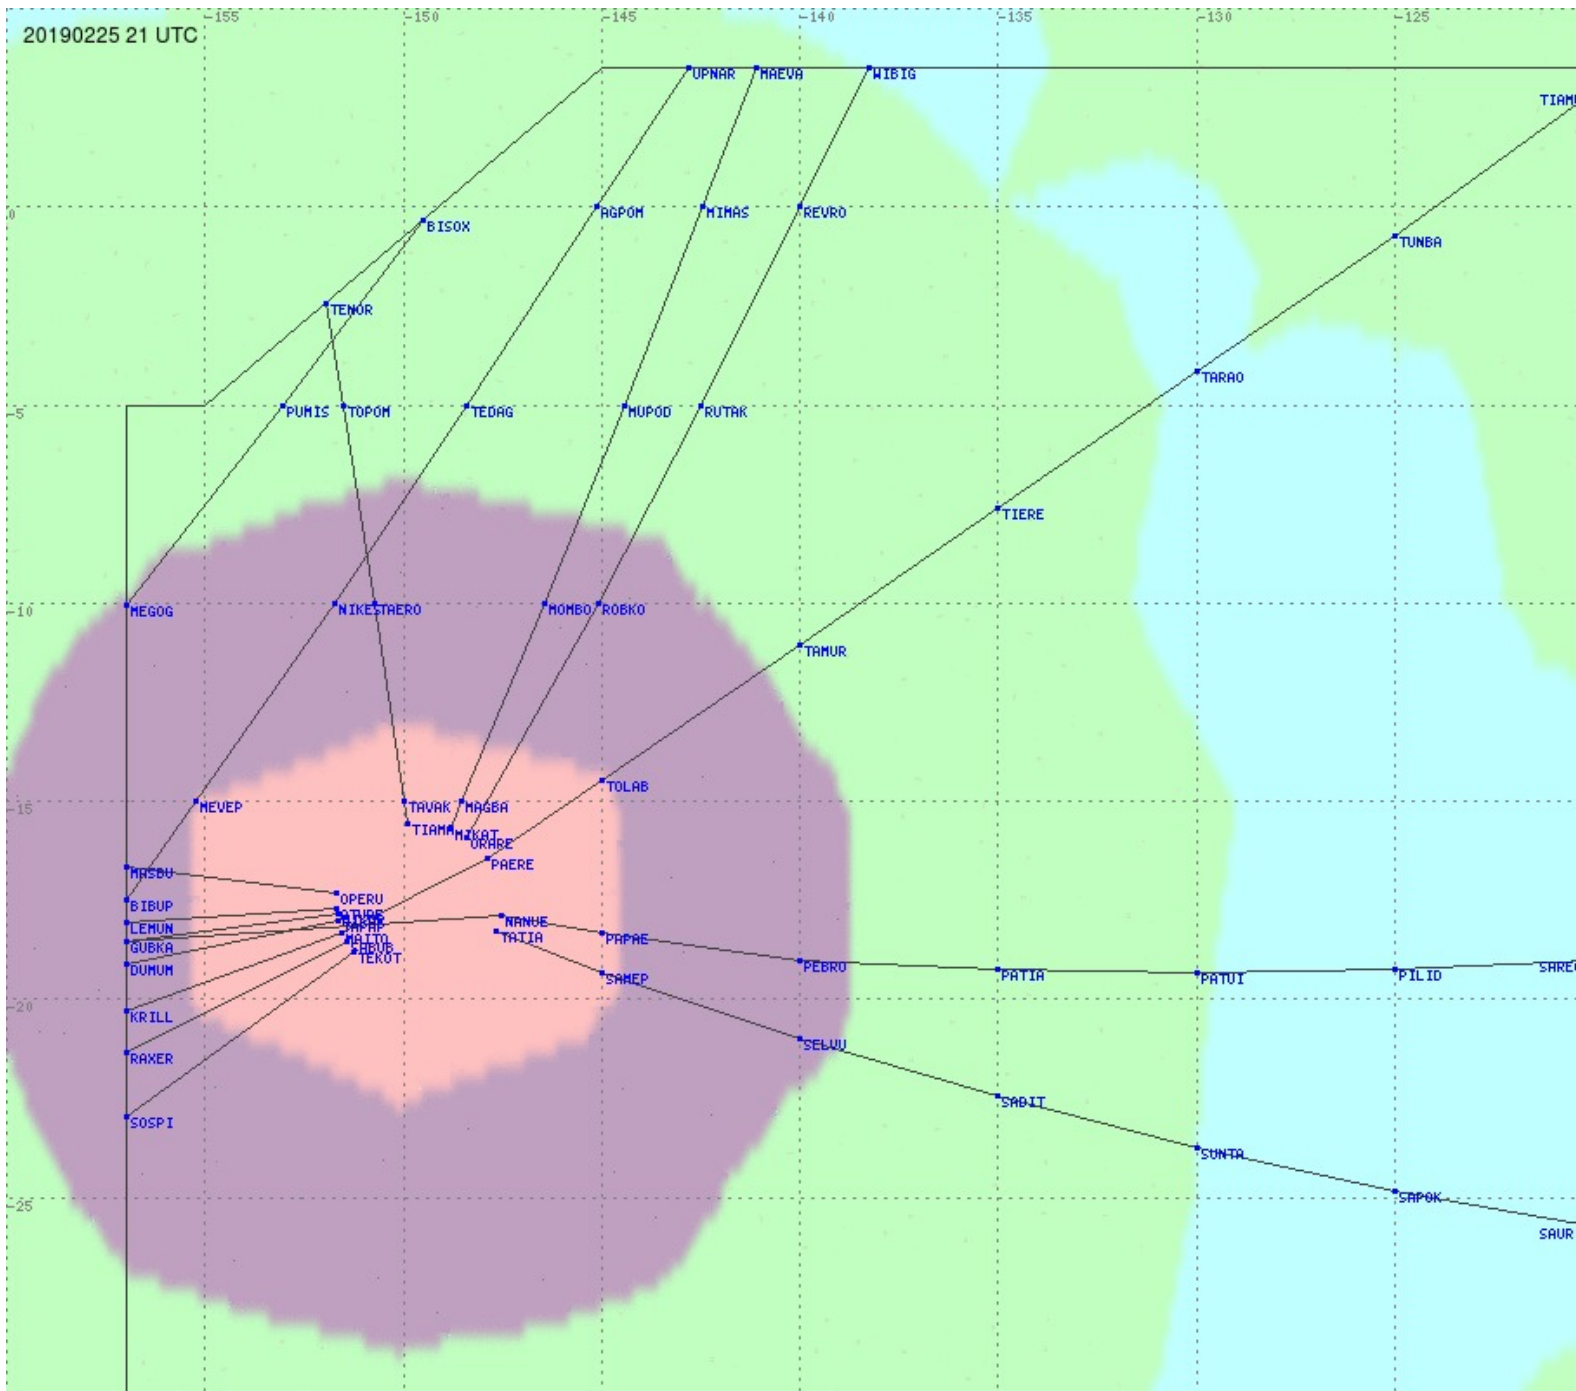

Tahiti FIR - HF Propag - 20190225

Tahiti FIR - HF Propag - 20190225

2.8 MHz
3.5 MHz
5.6 MHz
8.9 MHz
13.3 MHz
17.9 MHz
None

Tahiti FIR - HF Propag - 20190225

2.8 MHz
3.5 MHz
5.6 MHz
8.9 MHz
13.3 MHz
17.9 MHz
None

Tahiti FIR - HF Propag - 20190225

Tahiti FIR - HF Propag - 20190225

Tahiti FIR - HF Propag - 20190225

Tahiti FIR - HF Propag - 20190225

2.8 MHz 3.5 MHz 5.6 MHz 8.9 MHz 13.3 MHz 17.9 MHz None

Tahiti FIR - HF Propag - 20190225

2.8 MHz 3.5 MHz 5.6 MHz 8.9 MHz 13.3 MHz 17.9 MHz None

Tahiti FIR - HF Propag - 20190225

2.8 MHz 3.5 MHz 5.6 MHz 8.9 MHz 13.3 MHz 17.9 MHz None

Tahiti FIR - HF Propag - 20190225

Tahiti FIR - HF Propag - 20190225

2.8 MHz 3.5 MHz 5.6 MHz 8.9 MHz 13.3 MHz 17.9 MHz None