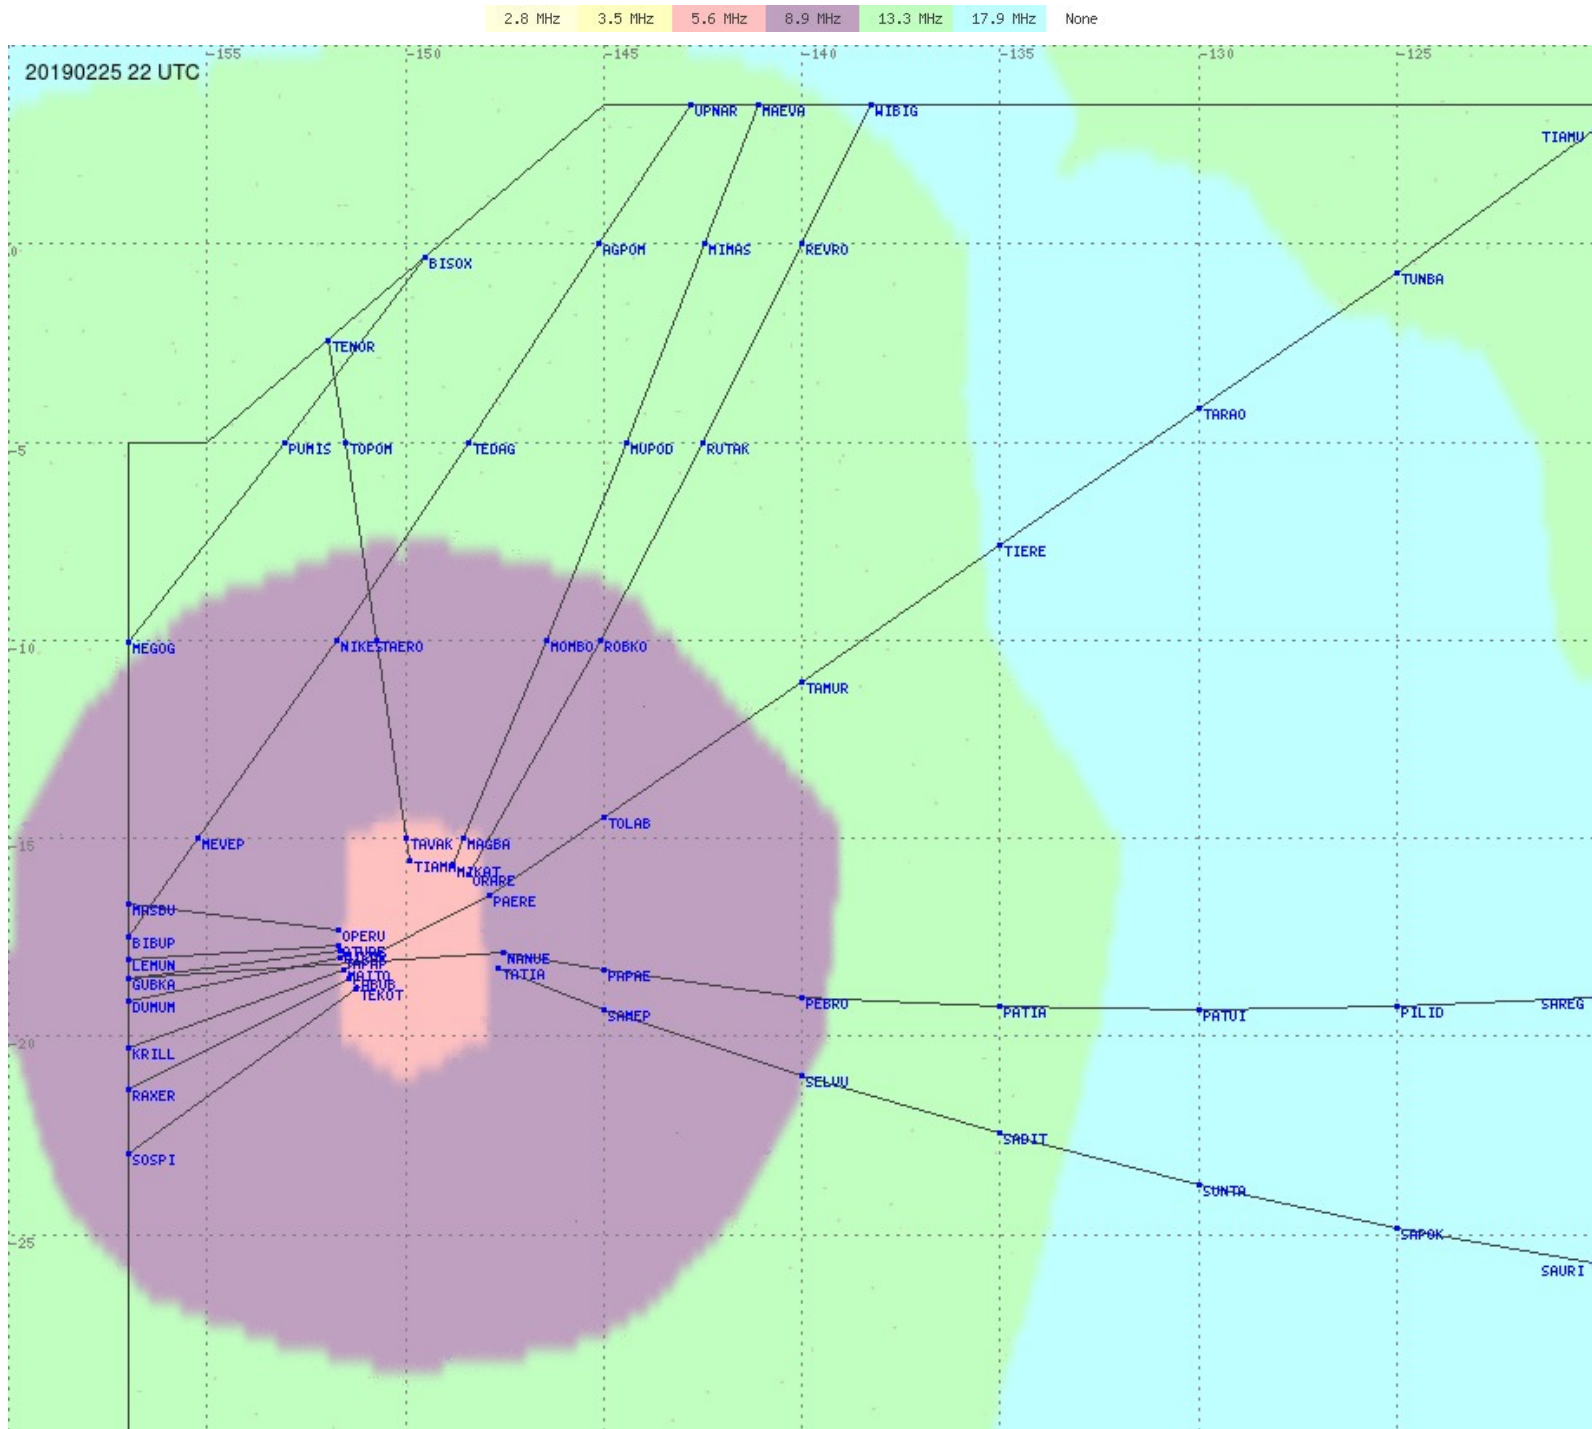

Tahiti FIR - HF Propag - 20190225

2.8 MHz 3.5 MHz 5.6 MHz 8.9 MHz 13.3 MHz 17.9 MHz None

Tahiti FIR - HF Propag - 20190225

2.8 MHz 3.5 MHz 5.6 MHz 8.9 MHz 13.3 MHz 17.9 MHz None

Tahiti FIR - HF Propag - 20190225

Tahiti FIR - HF Propag - 20190225

Tahiti FIR - HF Propag - 20190225

Tahiti FIR - HF Propag - 20190225

Tahiti FIR - HF Propag - 20190225

2.8 MHz 3.5 MHz 5.6 MHz 8.9 MHz 13.3 MHz 17.9 MHz None

Tahiti FIR - HF Propag - 20190225

2.8 MHz 3.5 MHz 5.6 MHz 8.9 MHz 13.3 MHz 17.9 MHz None

Tahiti FIR - HF Propag - 20190225

2.8 MHz 3.5 MHz 5.6 MHz 8.9 MHz 13.3 MHz 17.9 MHz None

Tahiti FIR - HF Propag - 20190225

Tahiti FIR - HF Propag - 20190225

2.8 MHz 3.5 MHz 5.6 MHz 8.9 MHz 13.3 MHz 17.9 MHz None