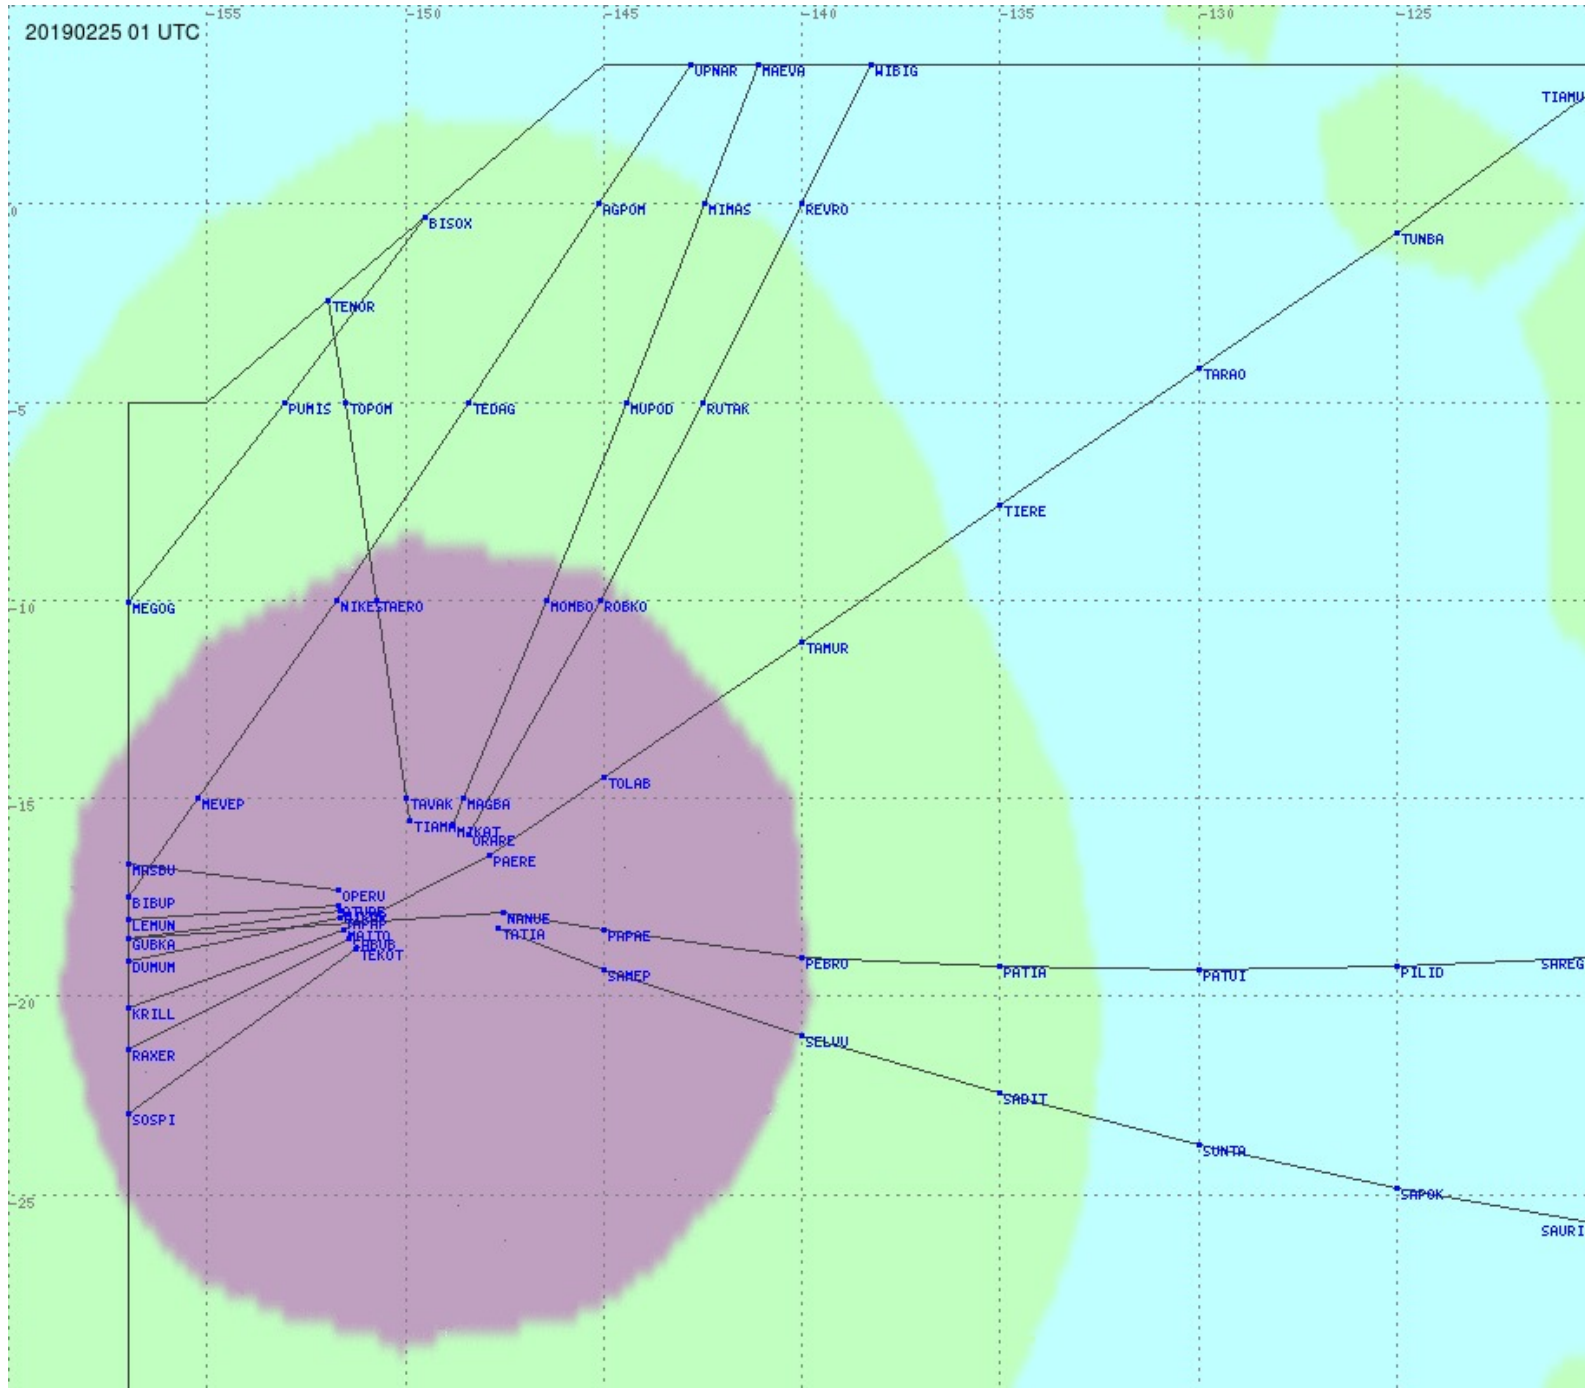

Tahiti FIR - HF Propag - 20190225

2.8 MHz 3.5 MHz 5.6 MHz 8.9 MHz 13.3 MHz 17.9 MHz None

Tahiti FIR - HF Propag - 20190225

2.8 MHz 3.5 MHz 5.6 MHz 8.9 MHz 13.3 MHz 17.9 MHz None

Tahiti FIR - HF Propag - 20190225

2.8 MHz 3.5 MHz 5.6 MHz 8.9 MHz 13.3 MHz 17.9 MHz None

Tahiti FIR - HF Propag - 20190225

2.8 MHz 3.5 MHz 5.6 MHz 8.9 MHz 13.3 MHz 17.9 MHz None

Tahiti FIR - HF Propag - 20190225

Tahiti FIR - HF Propag - 20190225