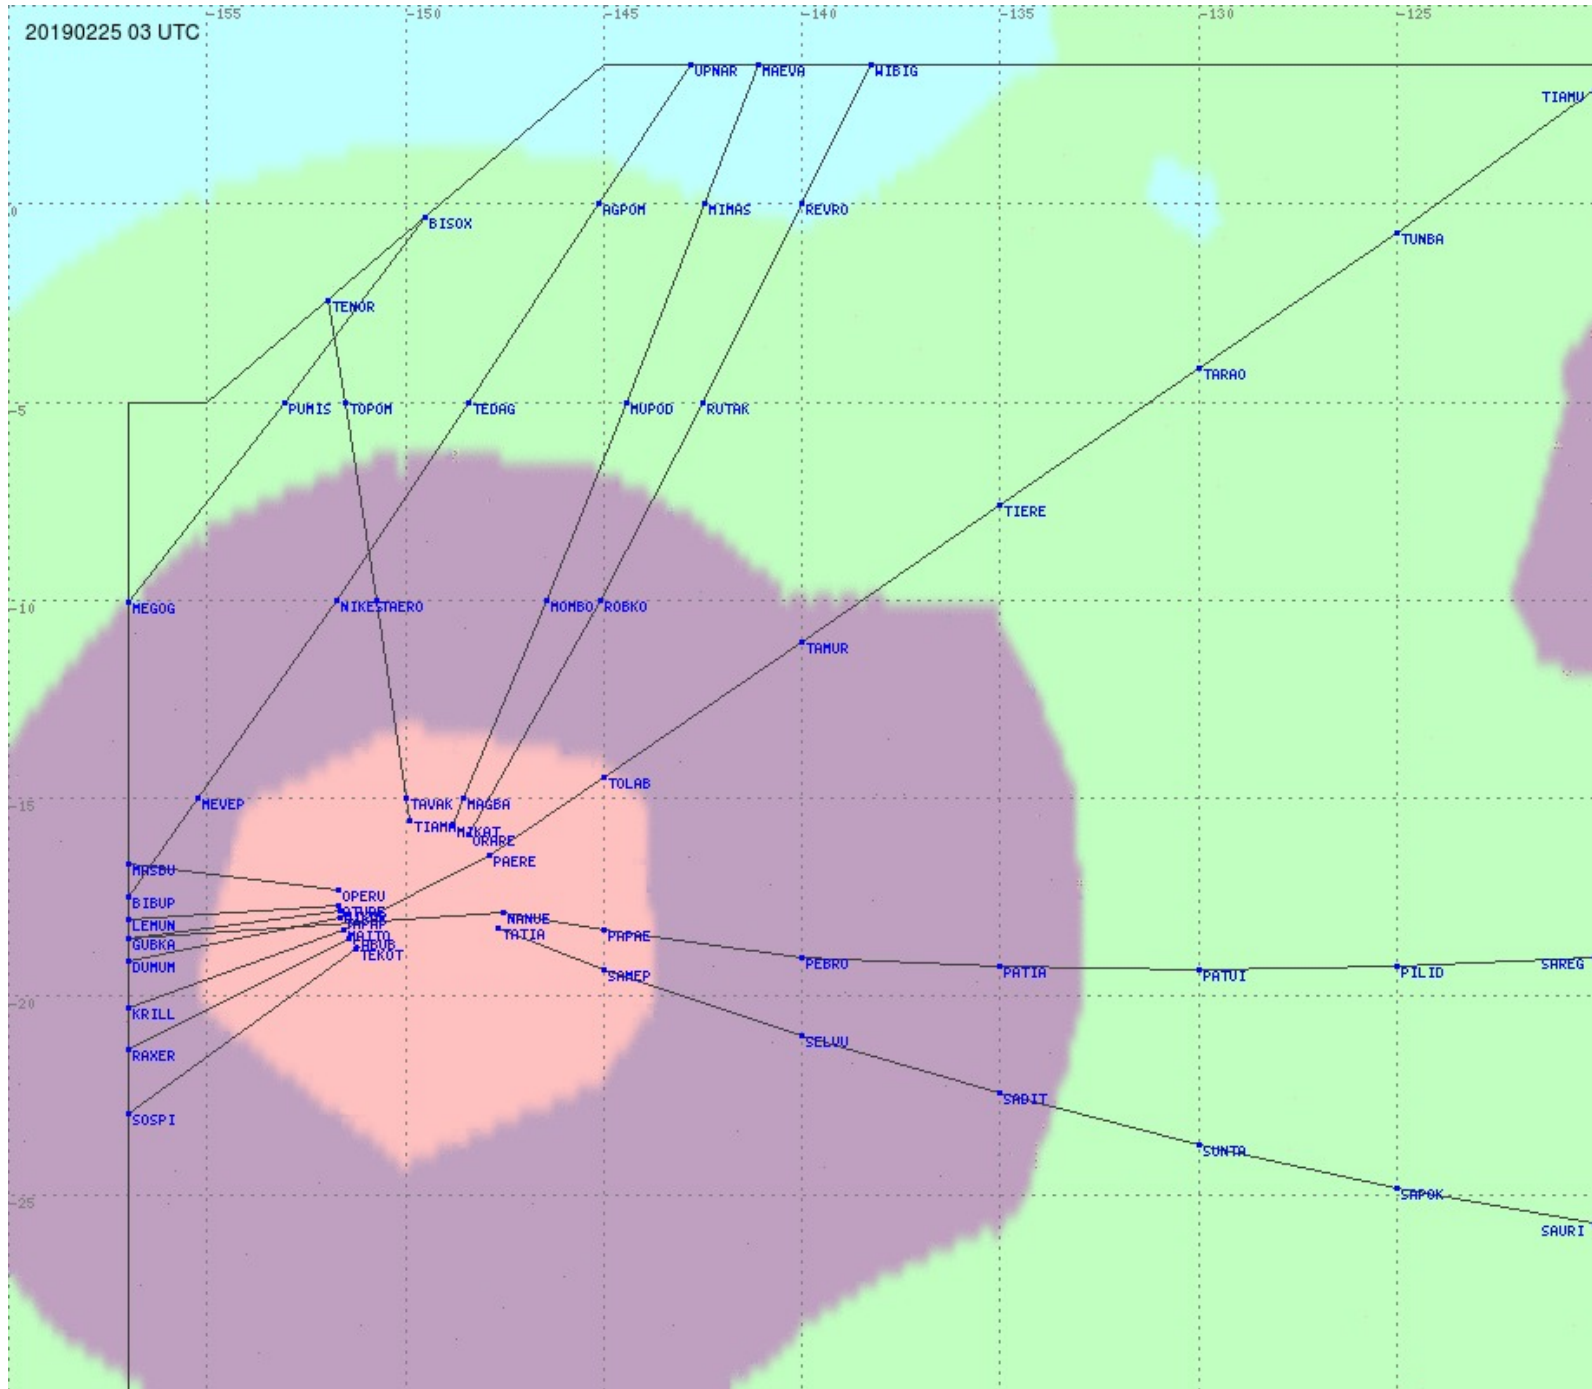

Tahiti FIR - HF Propag - 20190225

2.8 MHz 3.5 MHz 5.6 MHz 8.9 MHz 13.3 MHz 17.9 MHz None

Tahiti FIR - HF Propag - 20190225

2.8 MHz 3.5 MHz 5.6 MHz 8.9 MHz 13.3 MHz 17.9 MHz None

Tahiti FIR - HF Propag - 20190225

2.8 MHz 3.5 MHz 5.6 MHz 8.9 MHz 13.3 MHz 17.9 MHz None

Tahiti FIR - HF Propag - 20190225

2.8 MHz 3.5 MHz 5.6 MHz 8.9 MHz 13.3 MHz 17.9 MHz None

Tahiti FIR - HF Propag - 20190225

Tahiti FIR - HF Propag - 20190225