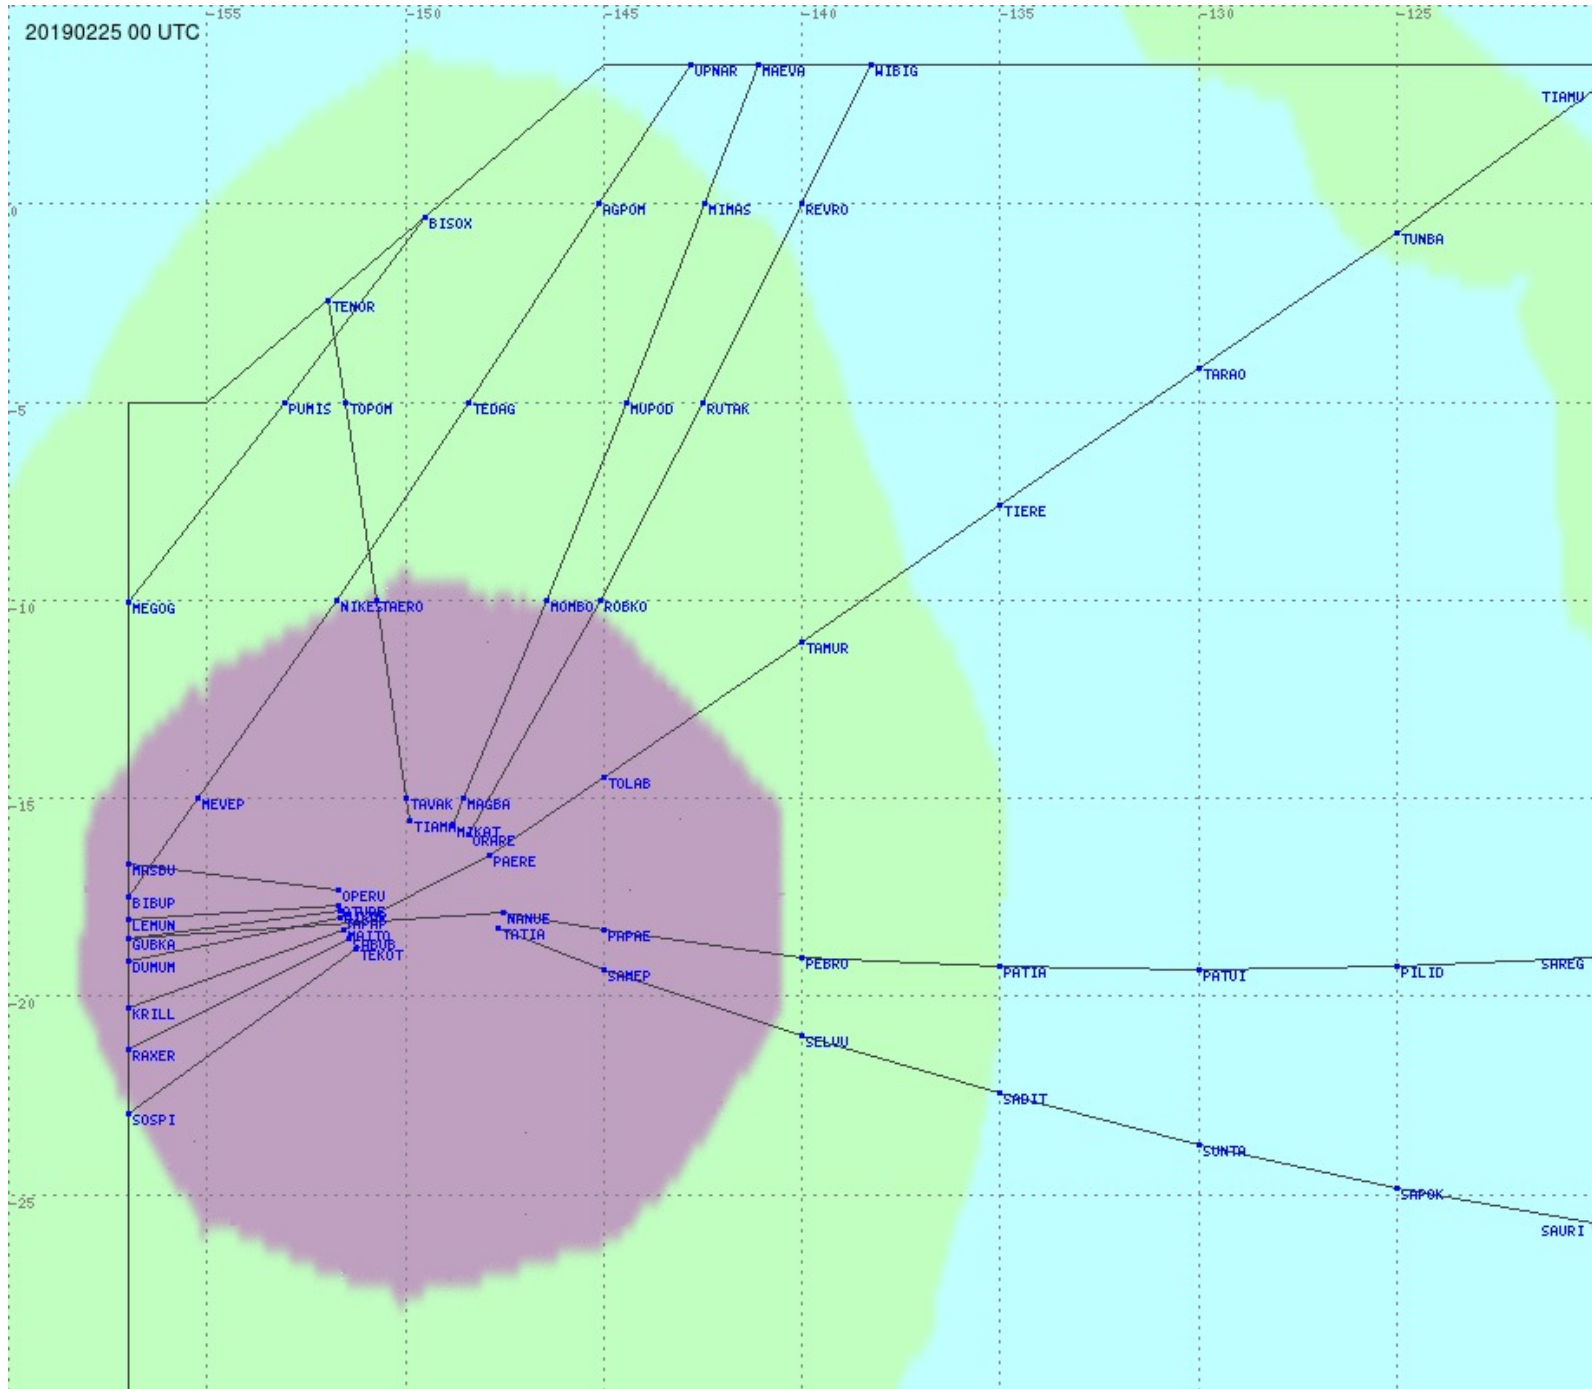

Tahiti FIR - HF Propag - 20190225

2.8 MHz 3.5 MHz 5.6 MHz 8.9 MHz 13.3 MHz 17.9 MHz None

Tahiti FIR - HF Propag - 20190225

2.8 MHz 3.5 MHz 5.6 MHz 8.9 MHz 13.3 MHz 17.9 MHz None

Tahiti FIR - HF Propag - 20190225

2.8 MHz 3.5 MHz 5.6 MHz 8.9 MHz 13.3 MHz 17.9 MHz None

Tahiti FIR - HF Propag - 20190225

2.8 MHz 3.5 MHz 5.6 MHz 8.9 MHz 13.3 MHz 17.9 MHz None

Tahiti FIR - HF Propag - 20190225

Tahiti FIR - HF Propag - 20190225