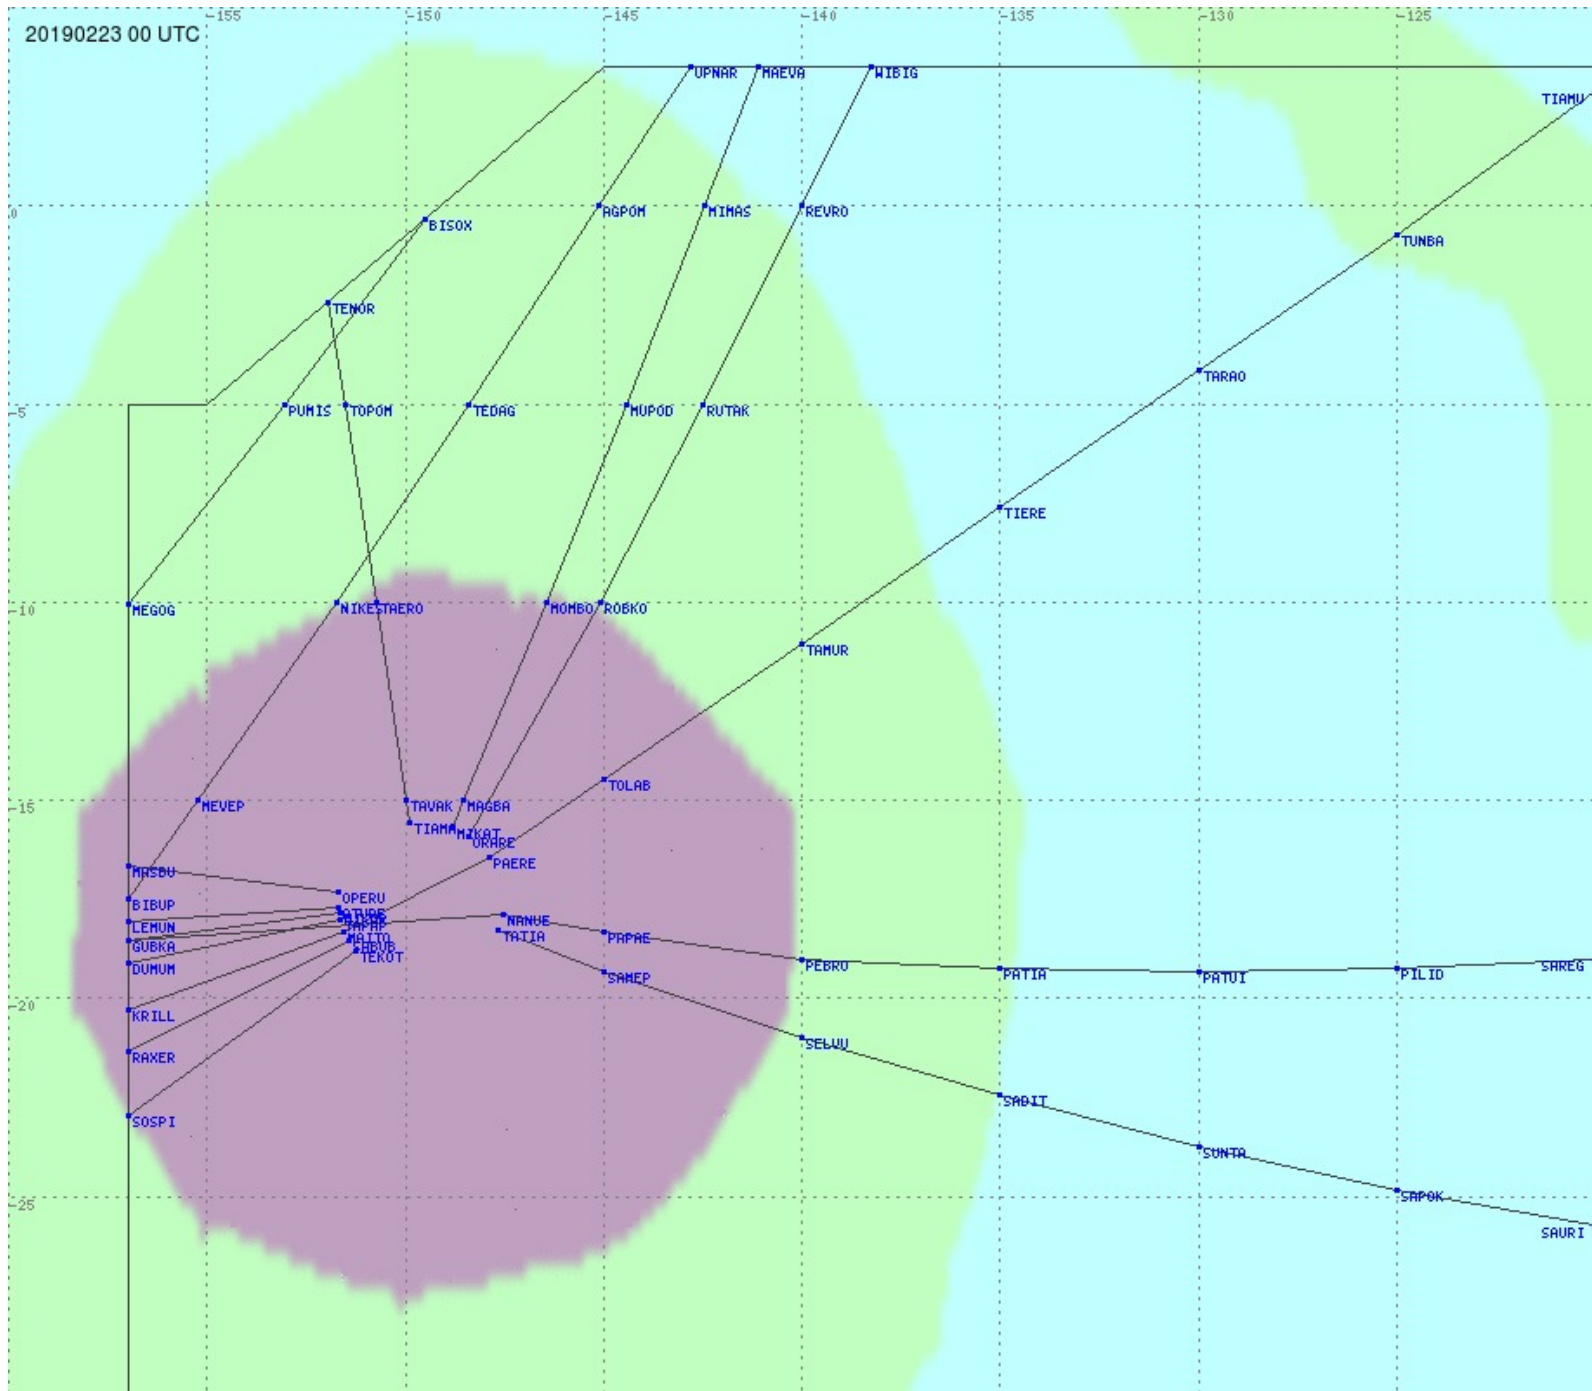

# Tahiti FIR - HF Propag - 20190223

2.8 MHz 3.5 MHz 5.6 MHz 8.9 MHz 13.3 MHz 17.9 MHz None