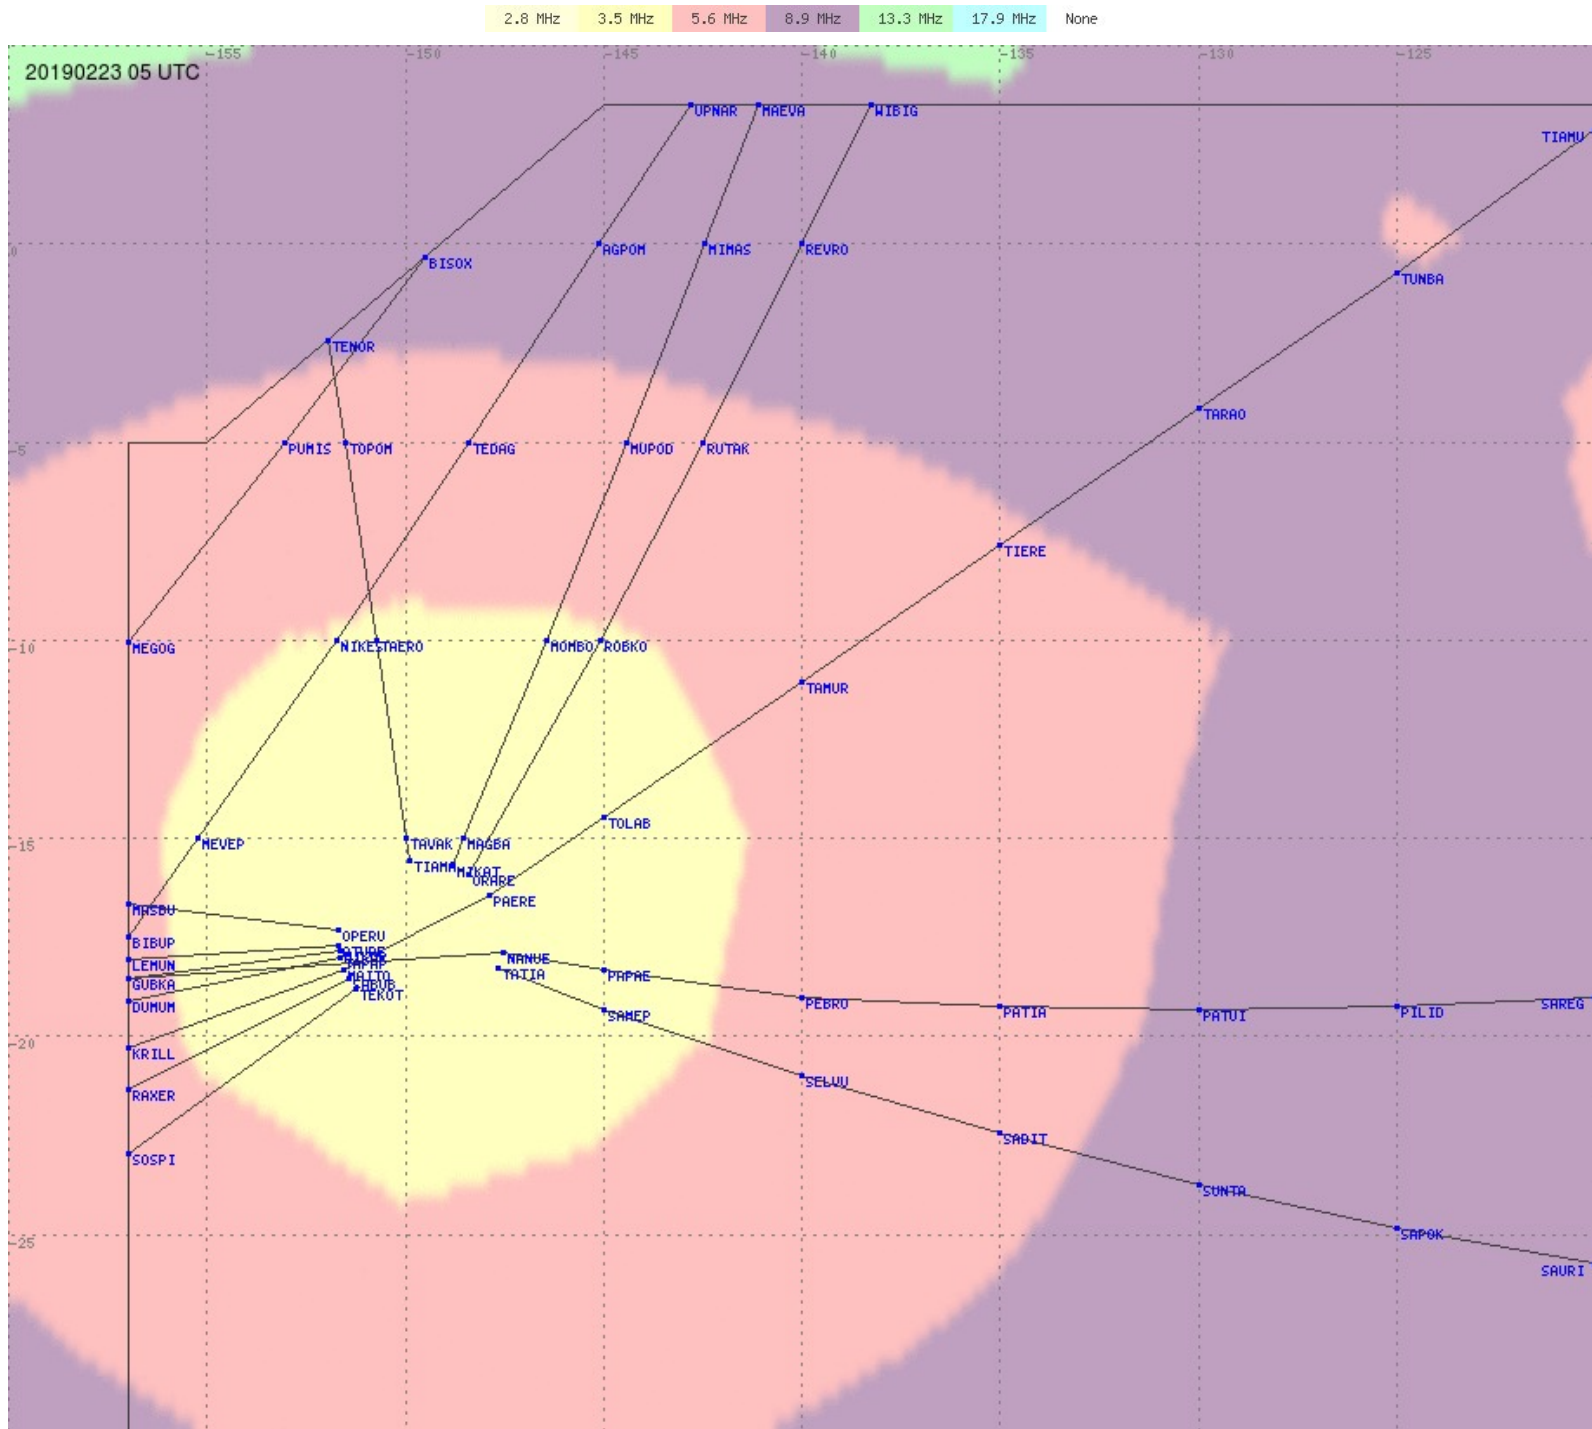

Tahiti FIR - HF Propag - 20190223