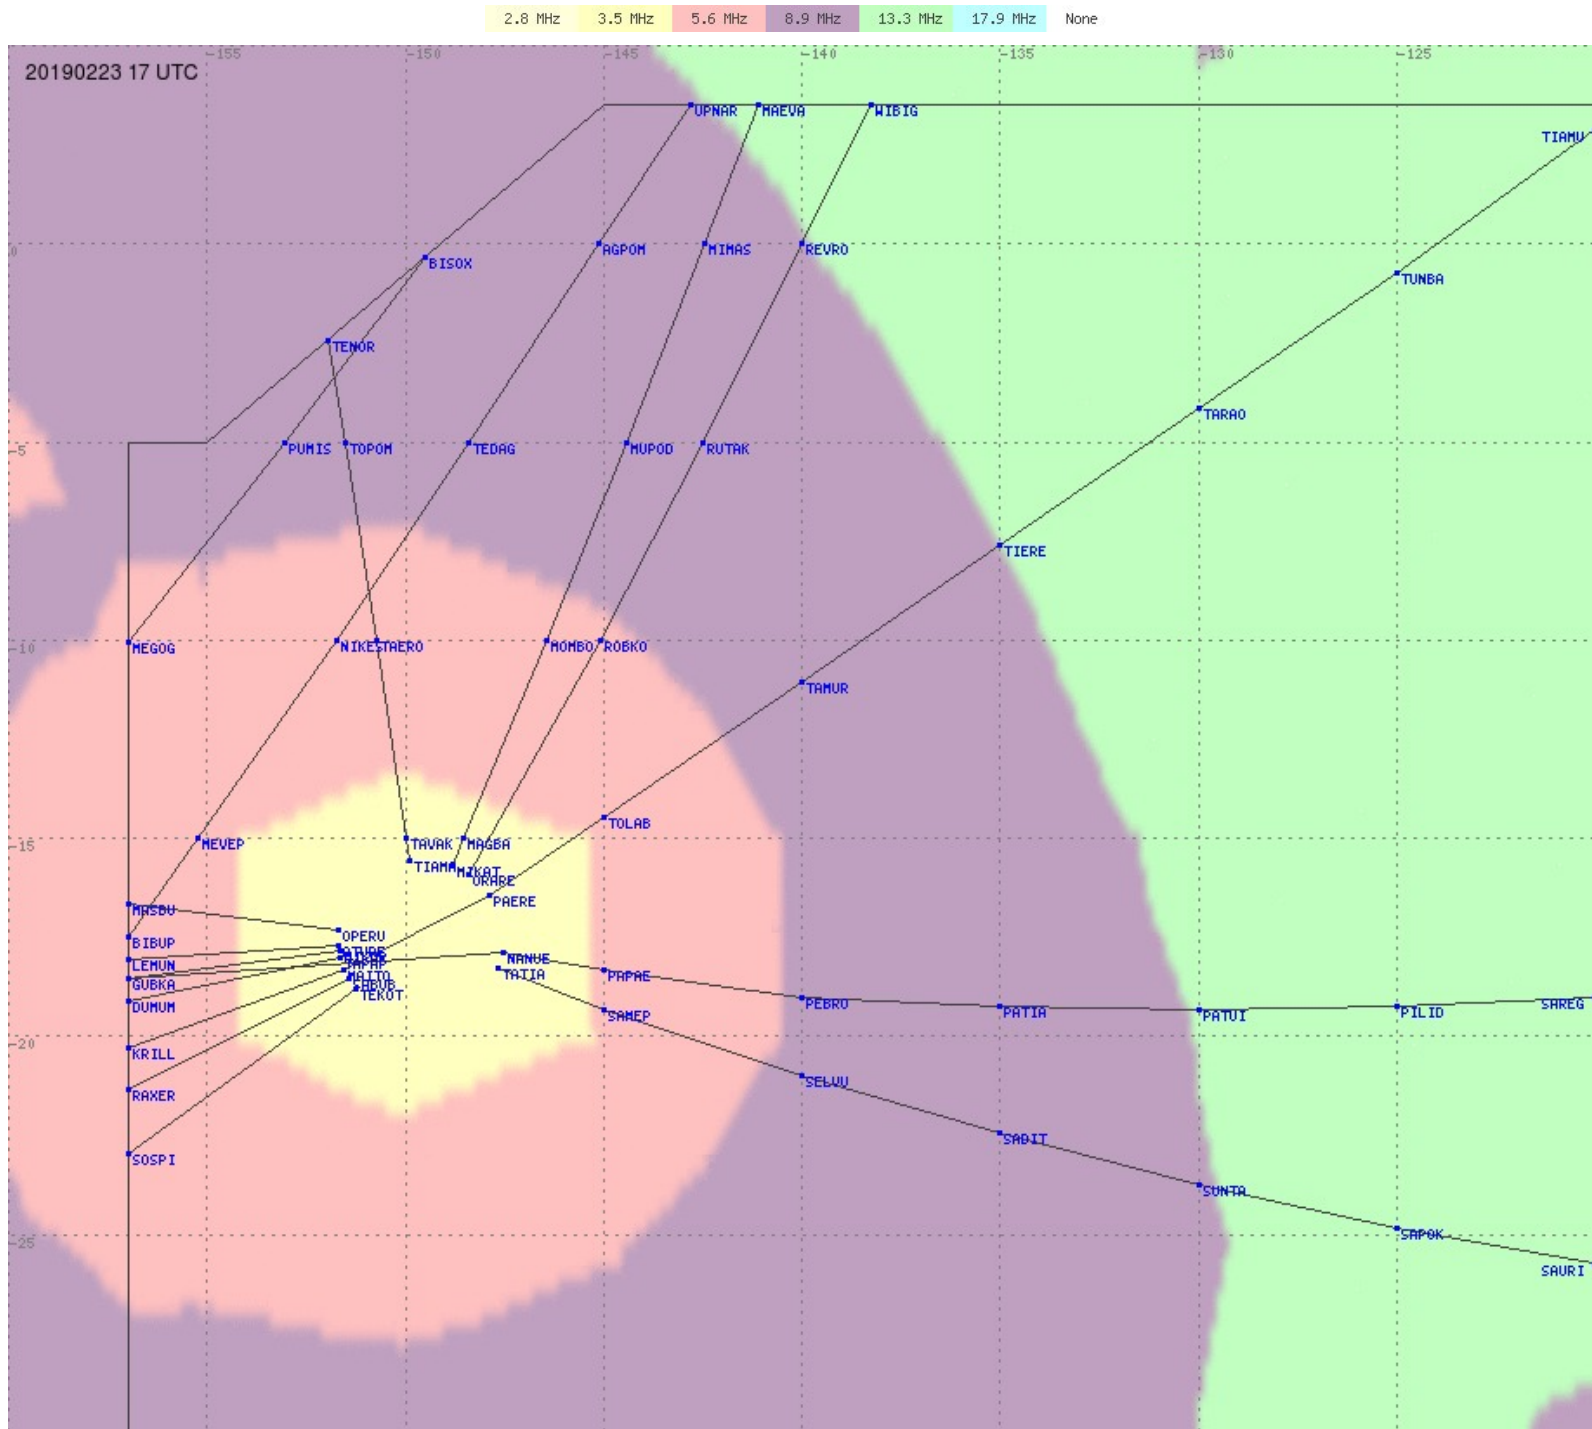

Tahiti FIR - HF Propag - 20190223