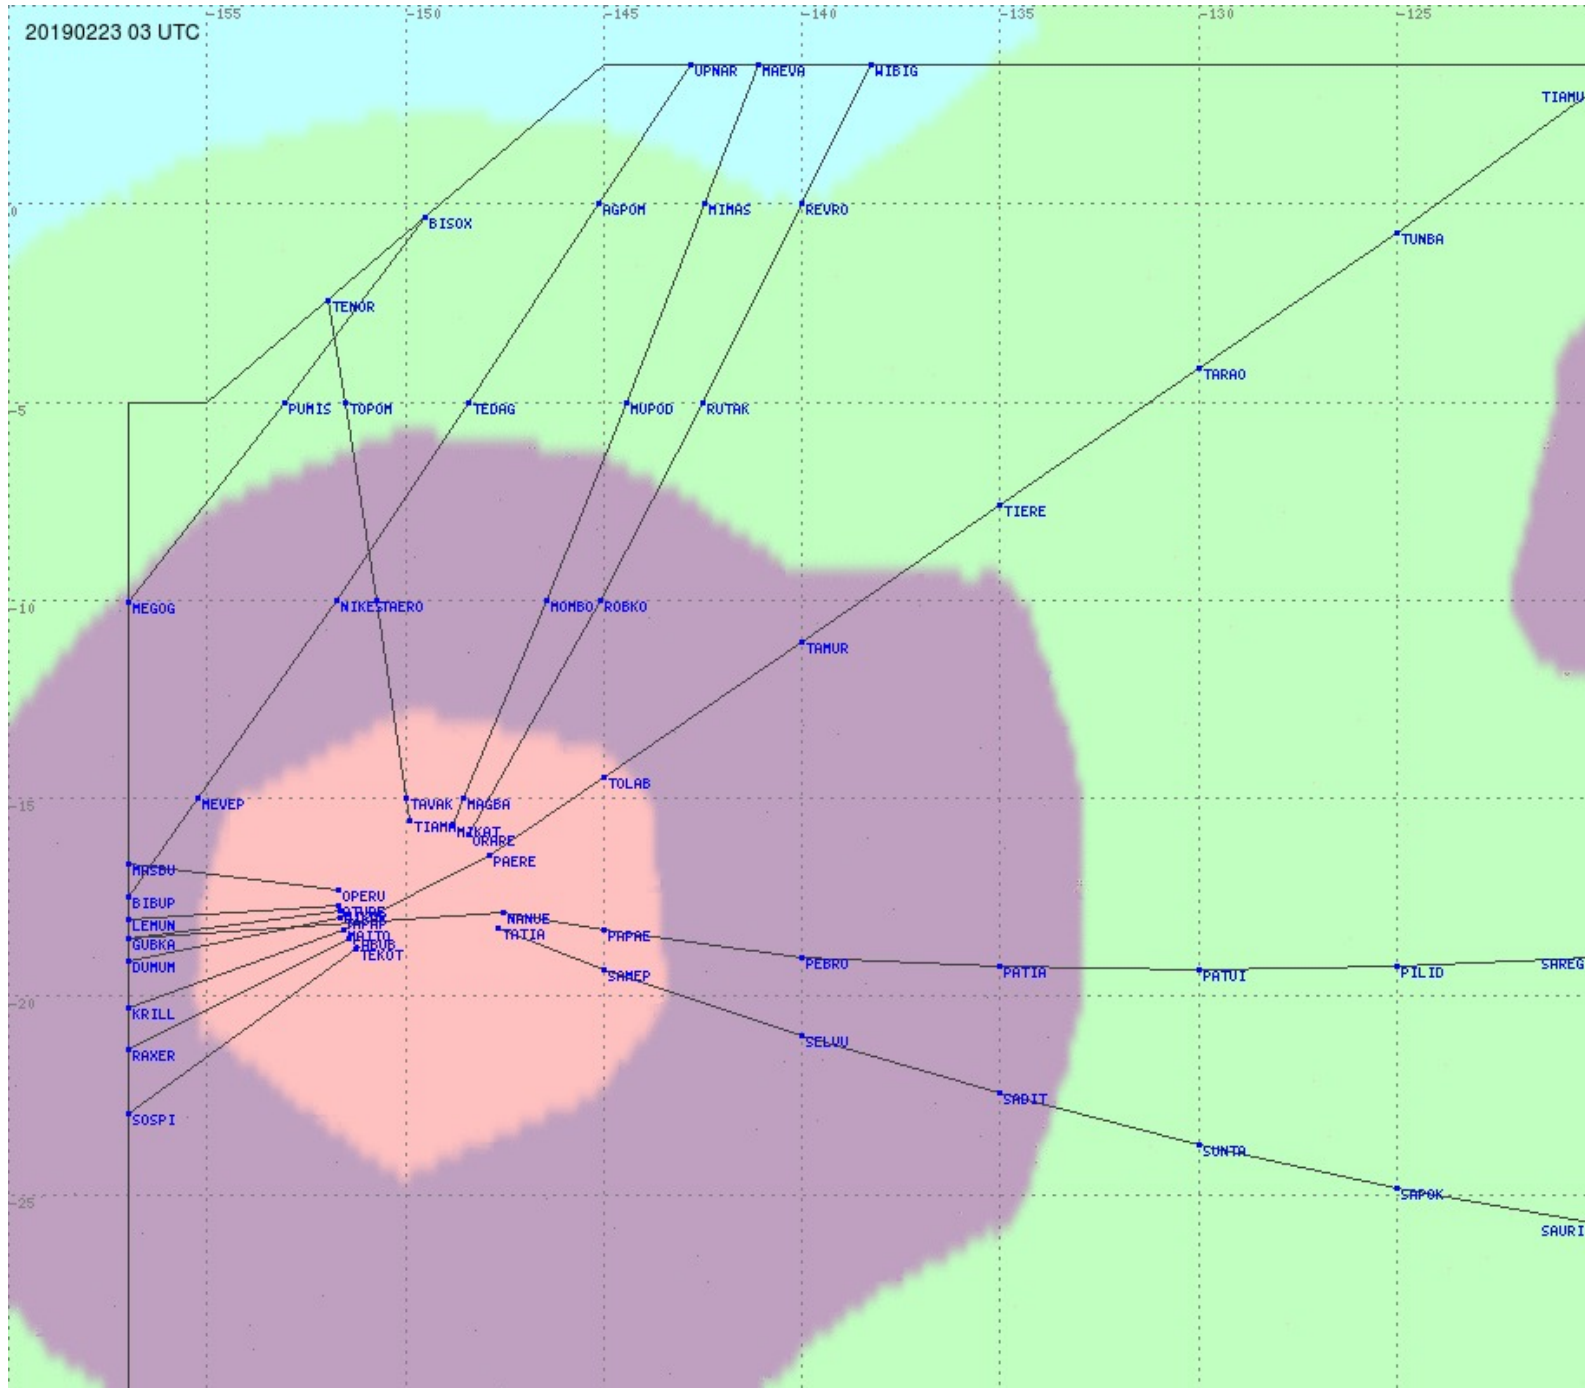

# Tahiti FIR - HF Propag - 20190223

2.8 MHz 3.5 MHz 5.6 MHz 8.9 MHz 13.3 MHz 17.9 MHz None