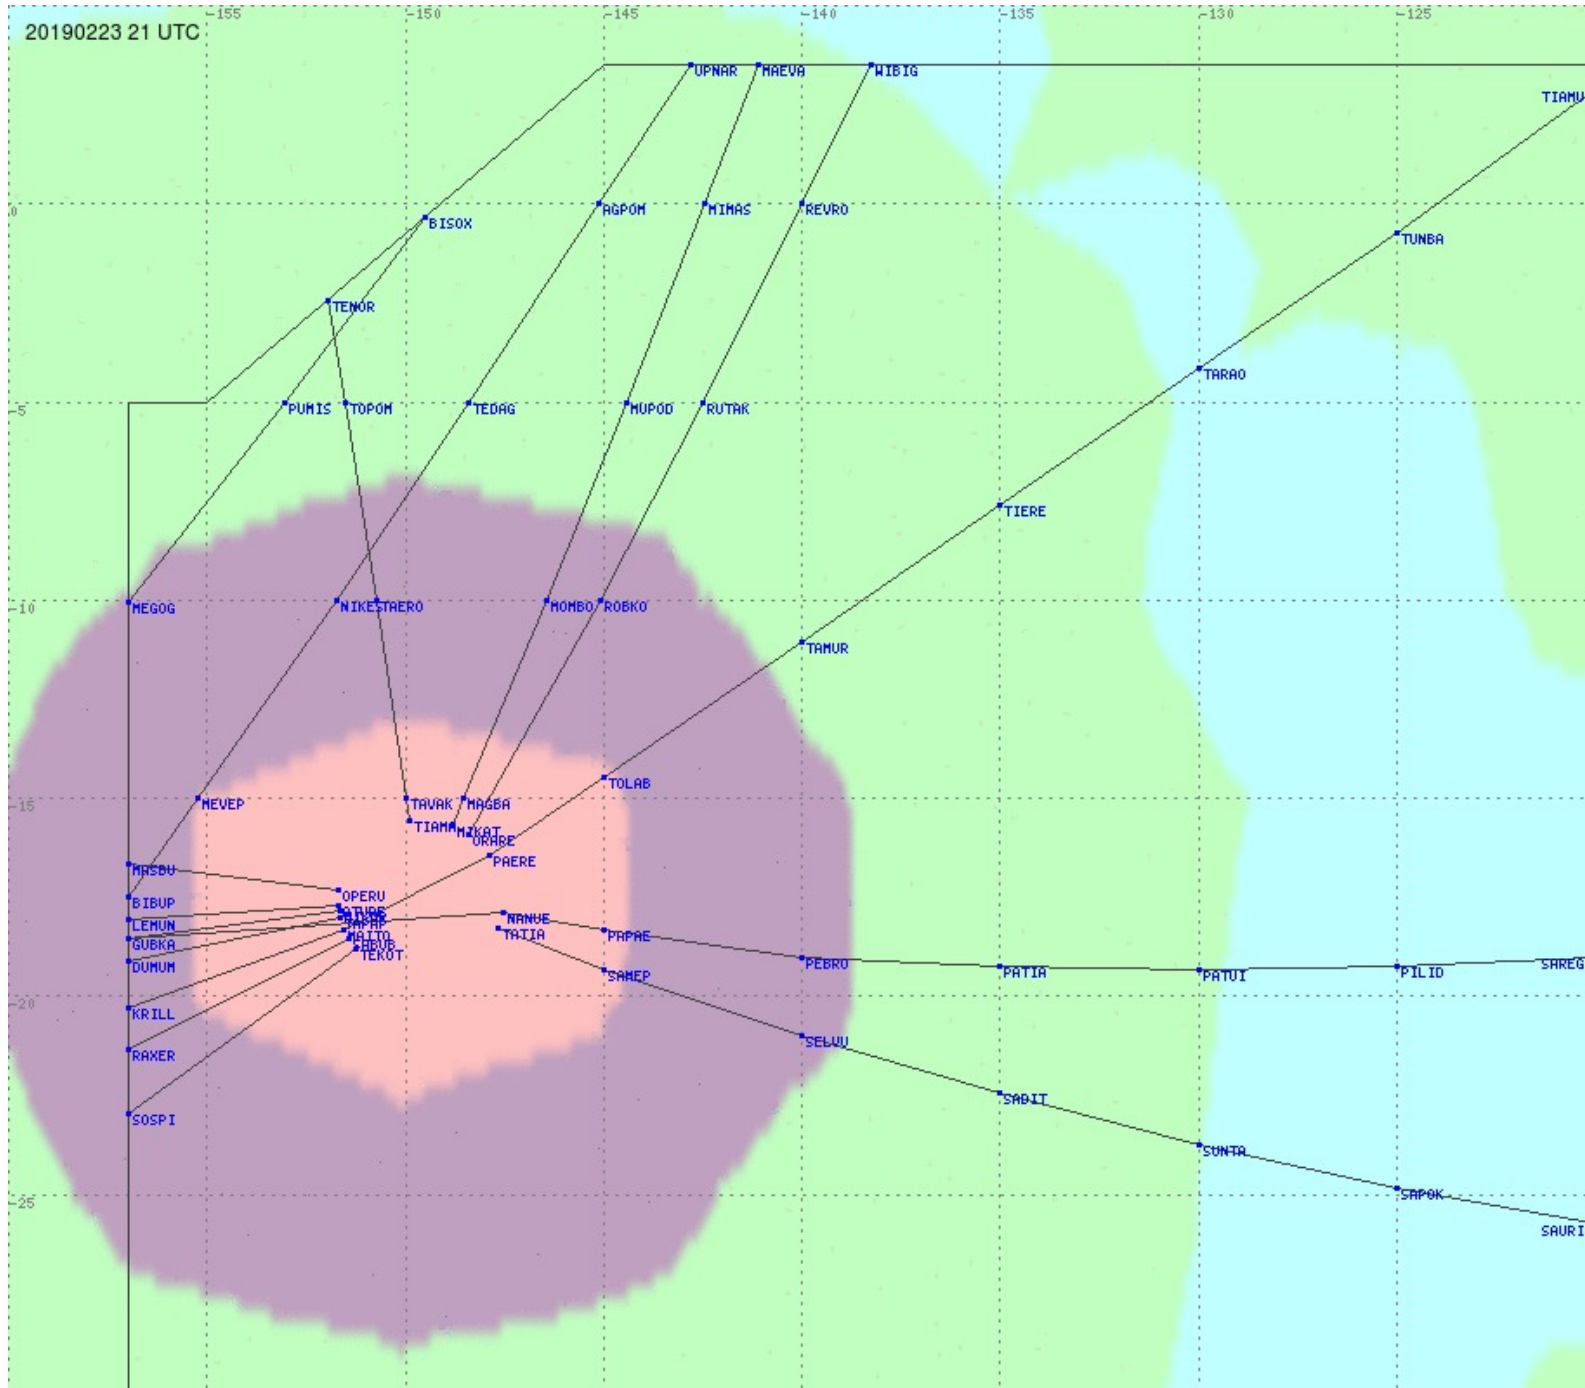

Tahiti FIR - HF Propag - 20190223

2.8 MHz 3.5 MHz 5.6 MHz 8.9 MHz 13.3 MHz 17.9 MHz None