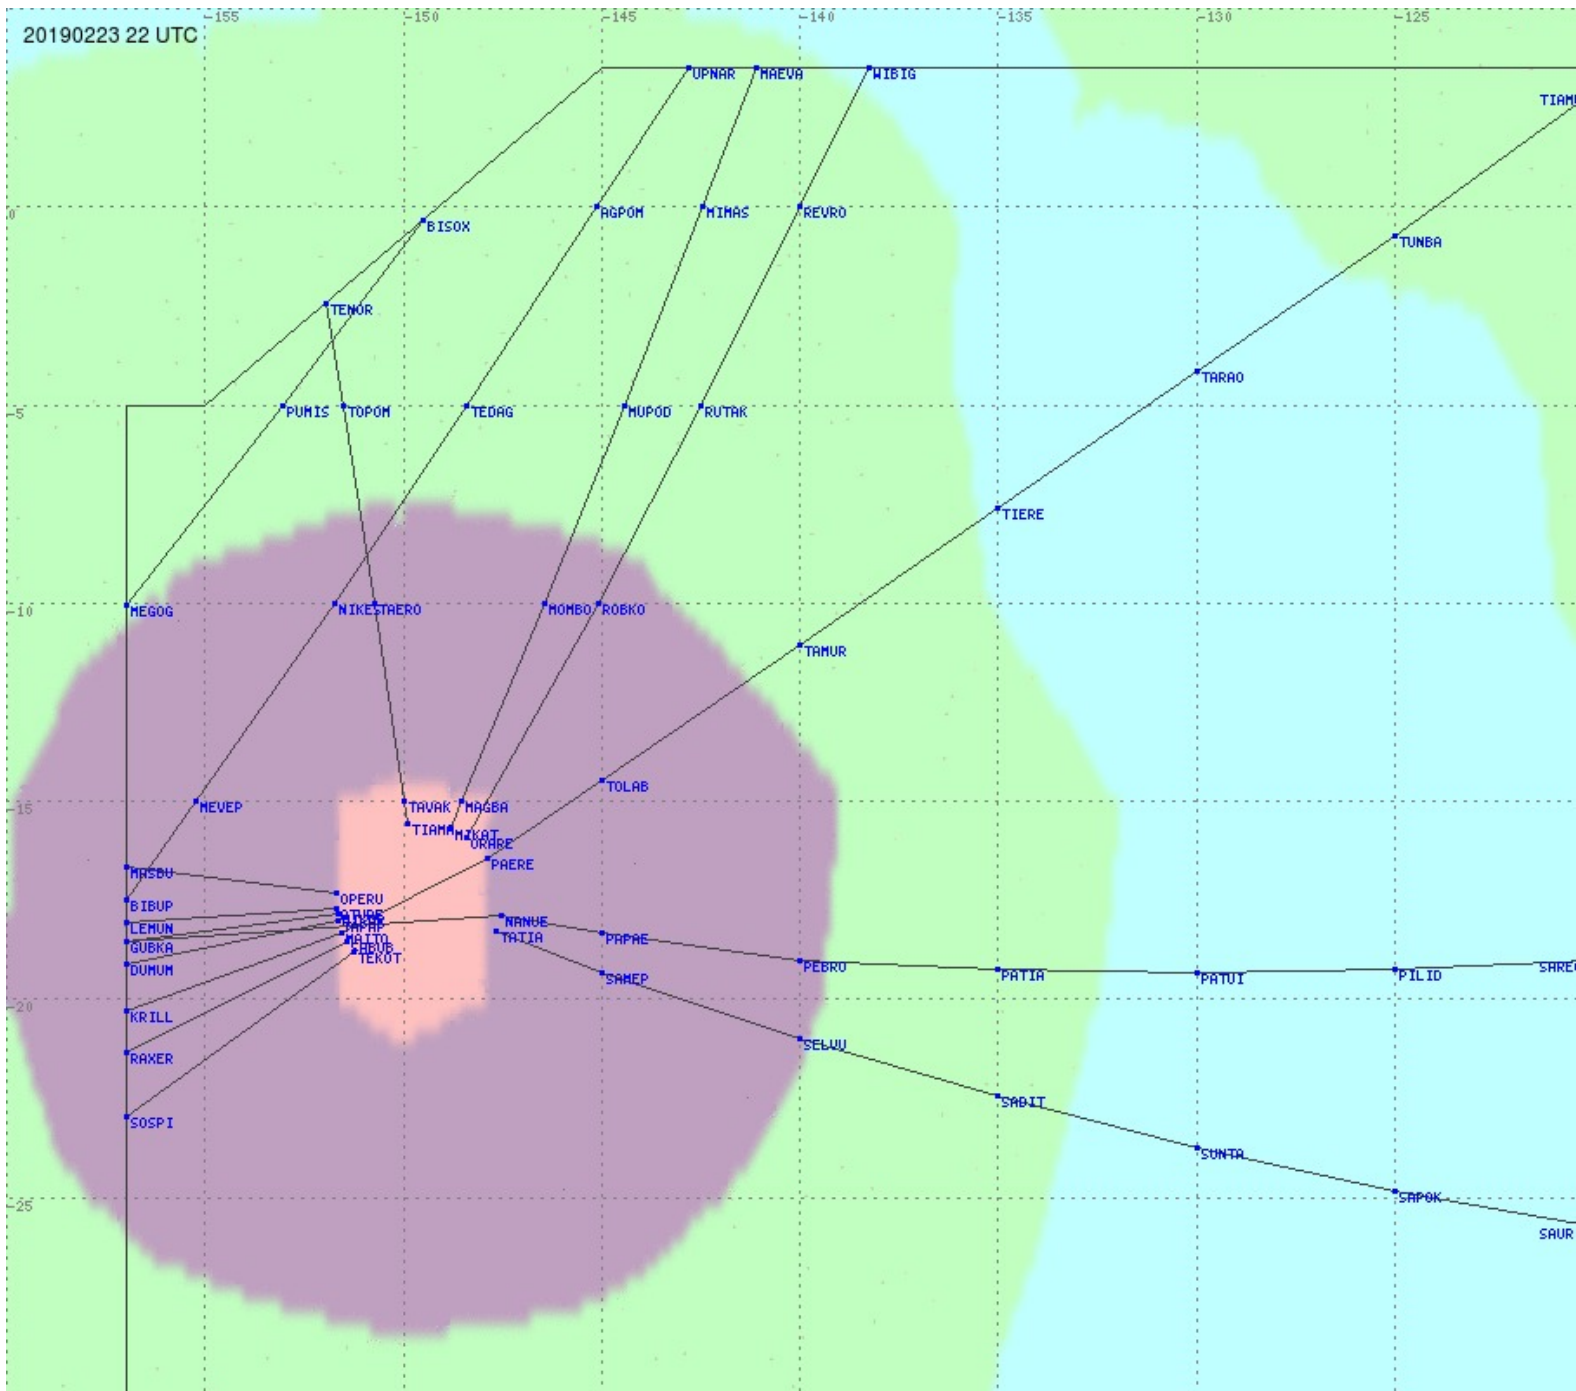

Tahiti FIR - HF Propag - 20190223

2.8 MHz 3.5 MHz 5.6 MHz 8.9 MHz 13.3 MHz 17.9 MHz None