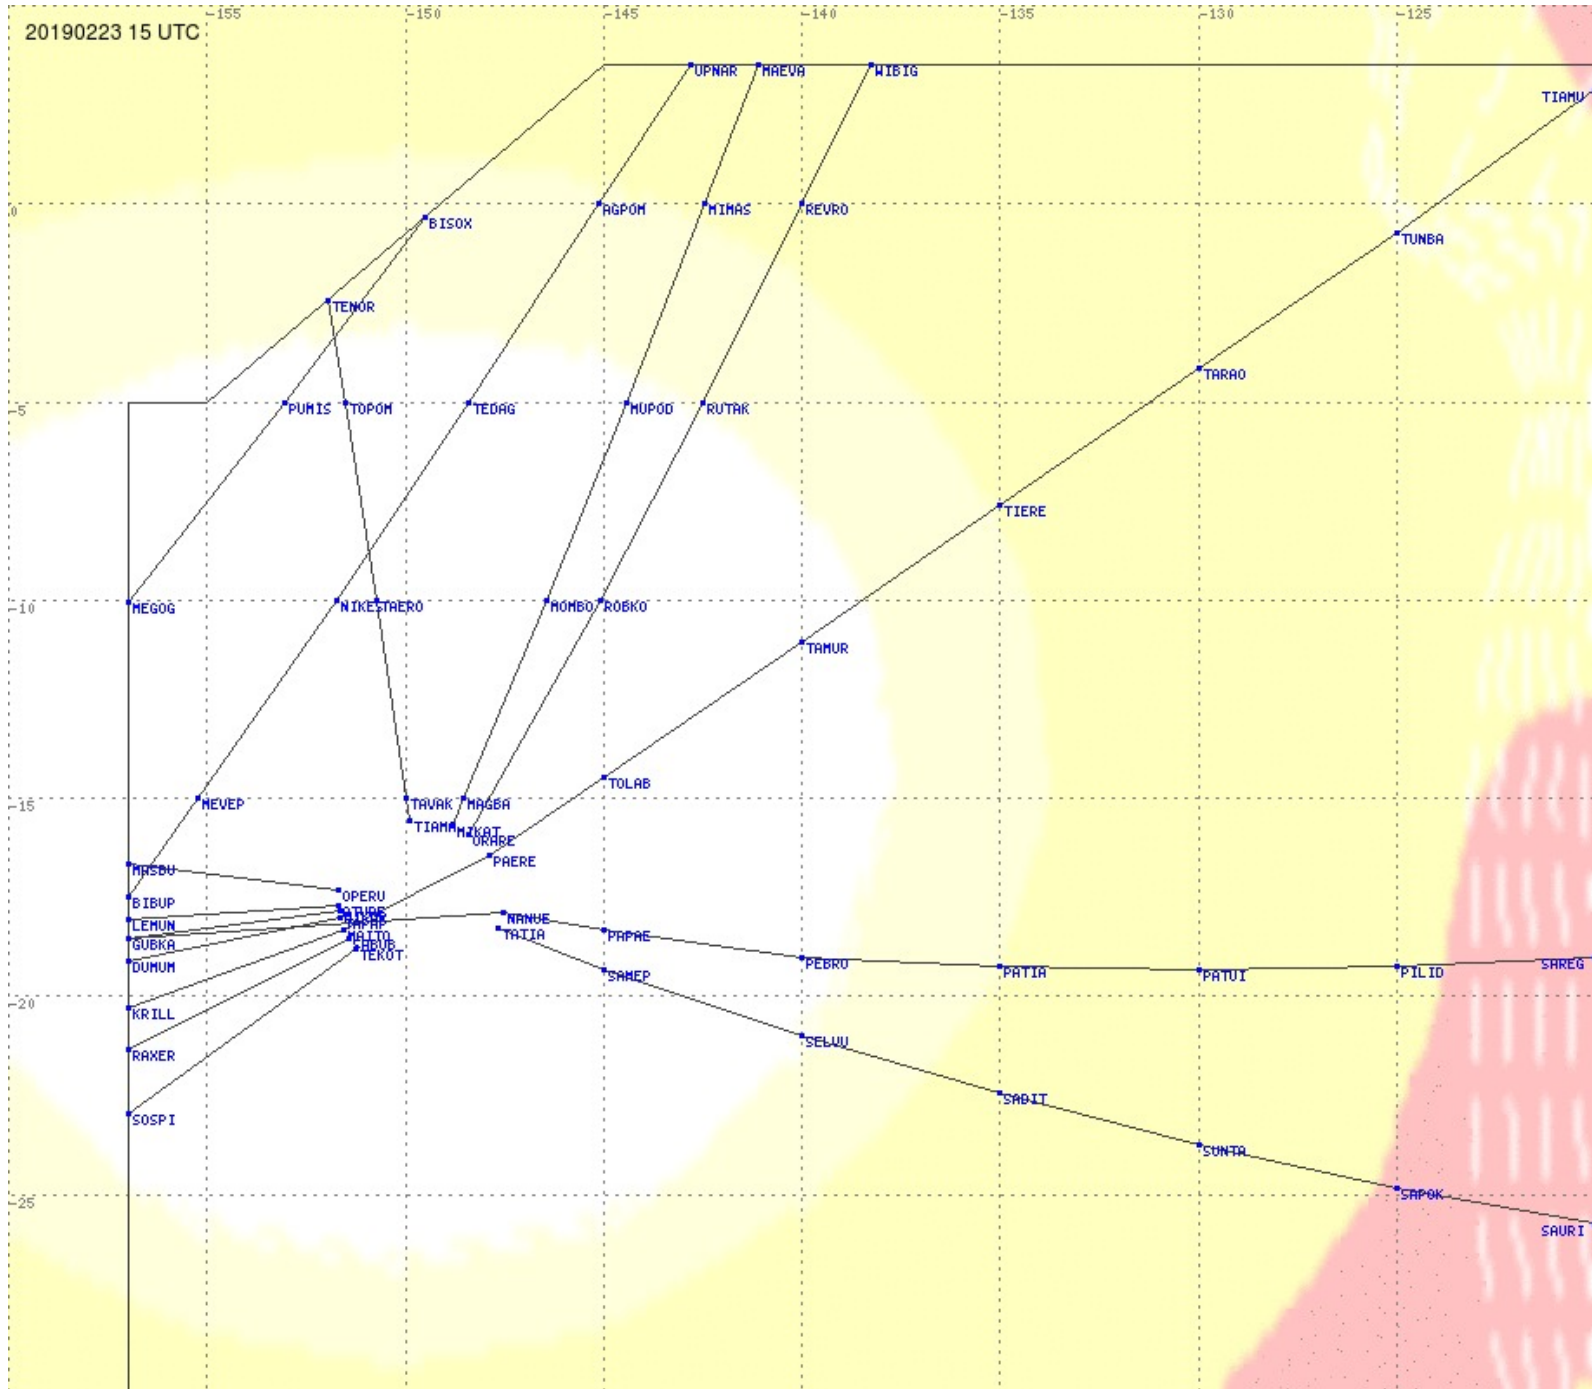

Tahiti FIR - HF Propag - 20190223

2.8 MHz 3.5 MHz 5.6 MHz 8.9 MHz 13.3 MHz 17.9 MHz None