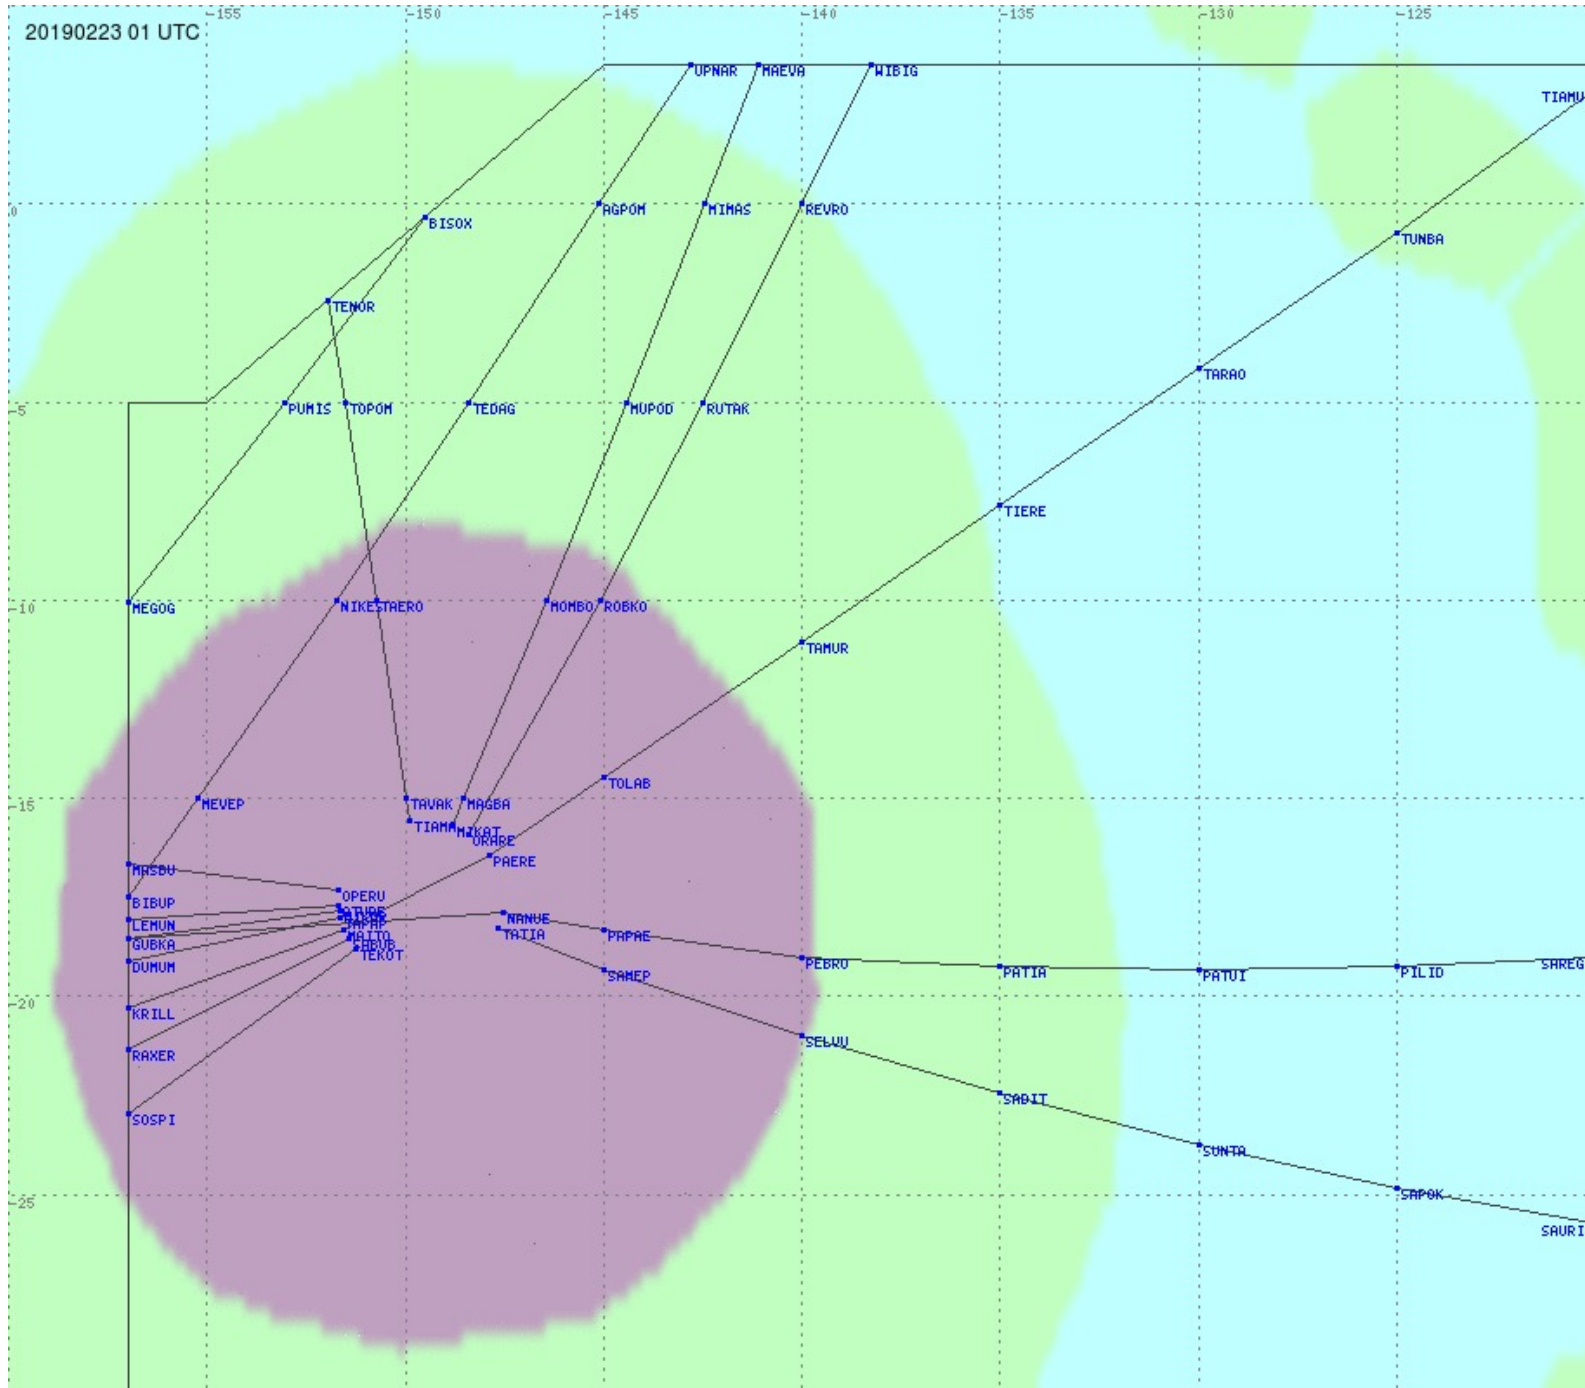

# Tahiti FIR - HF Propag - 20190223

2.8 MHz 3.5 MHz 5.6 MHz 8.9 MHz 13.3 MHz 17.9 MHz None