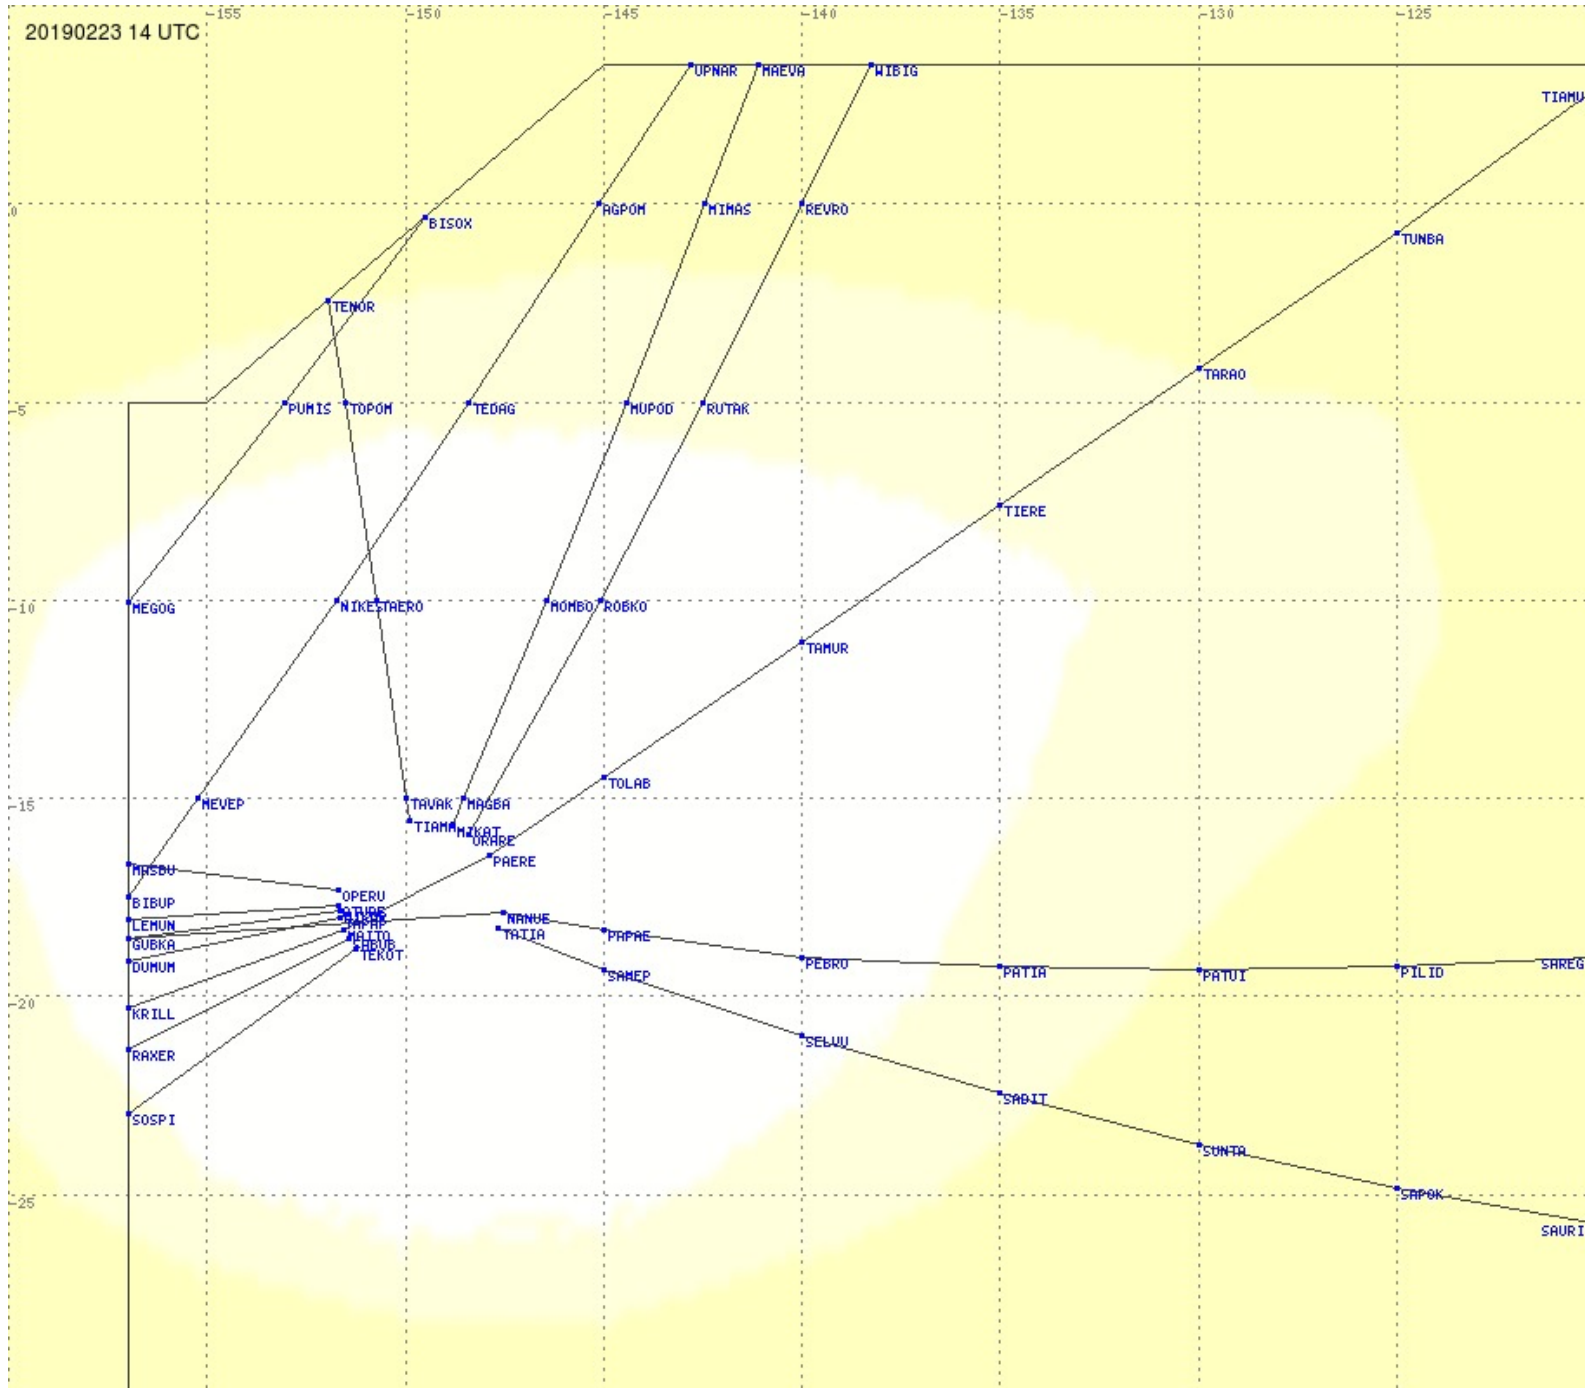

Tahiti FIR - HF Propag - 20190223

2.8 MHz 3.5 MHz 5.6 MHz 8.9 MHz 13.3 MHz 17.9 MHz None