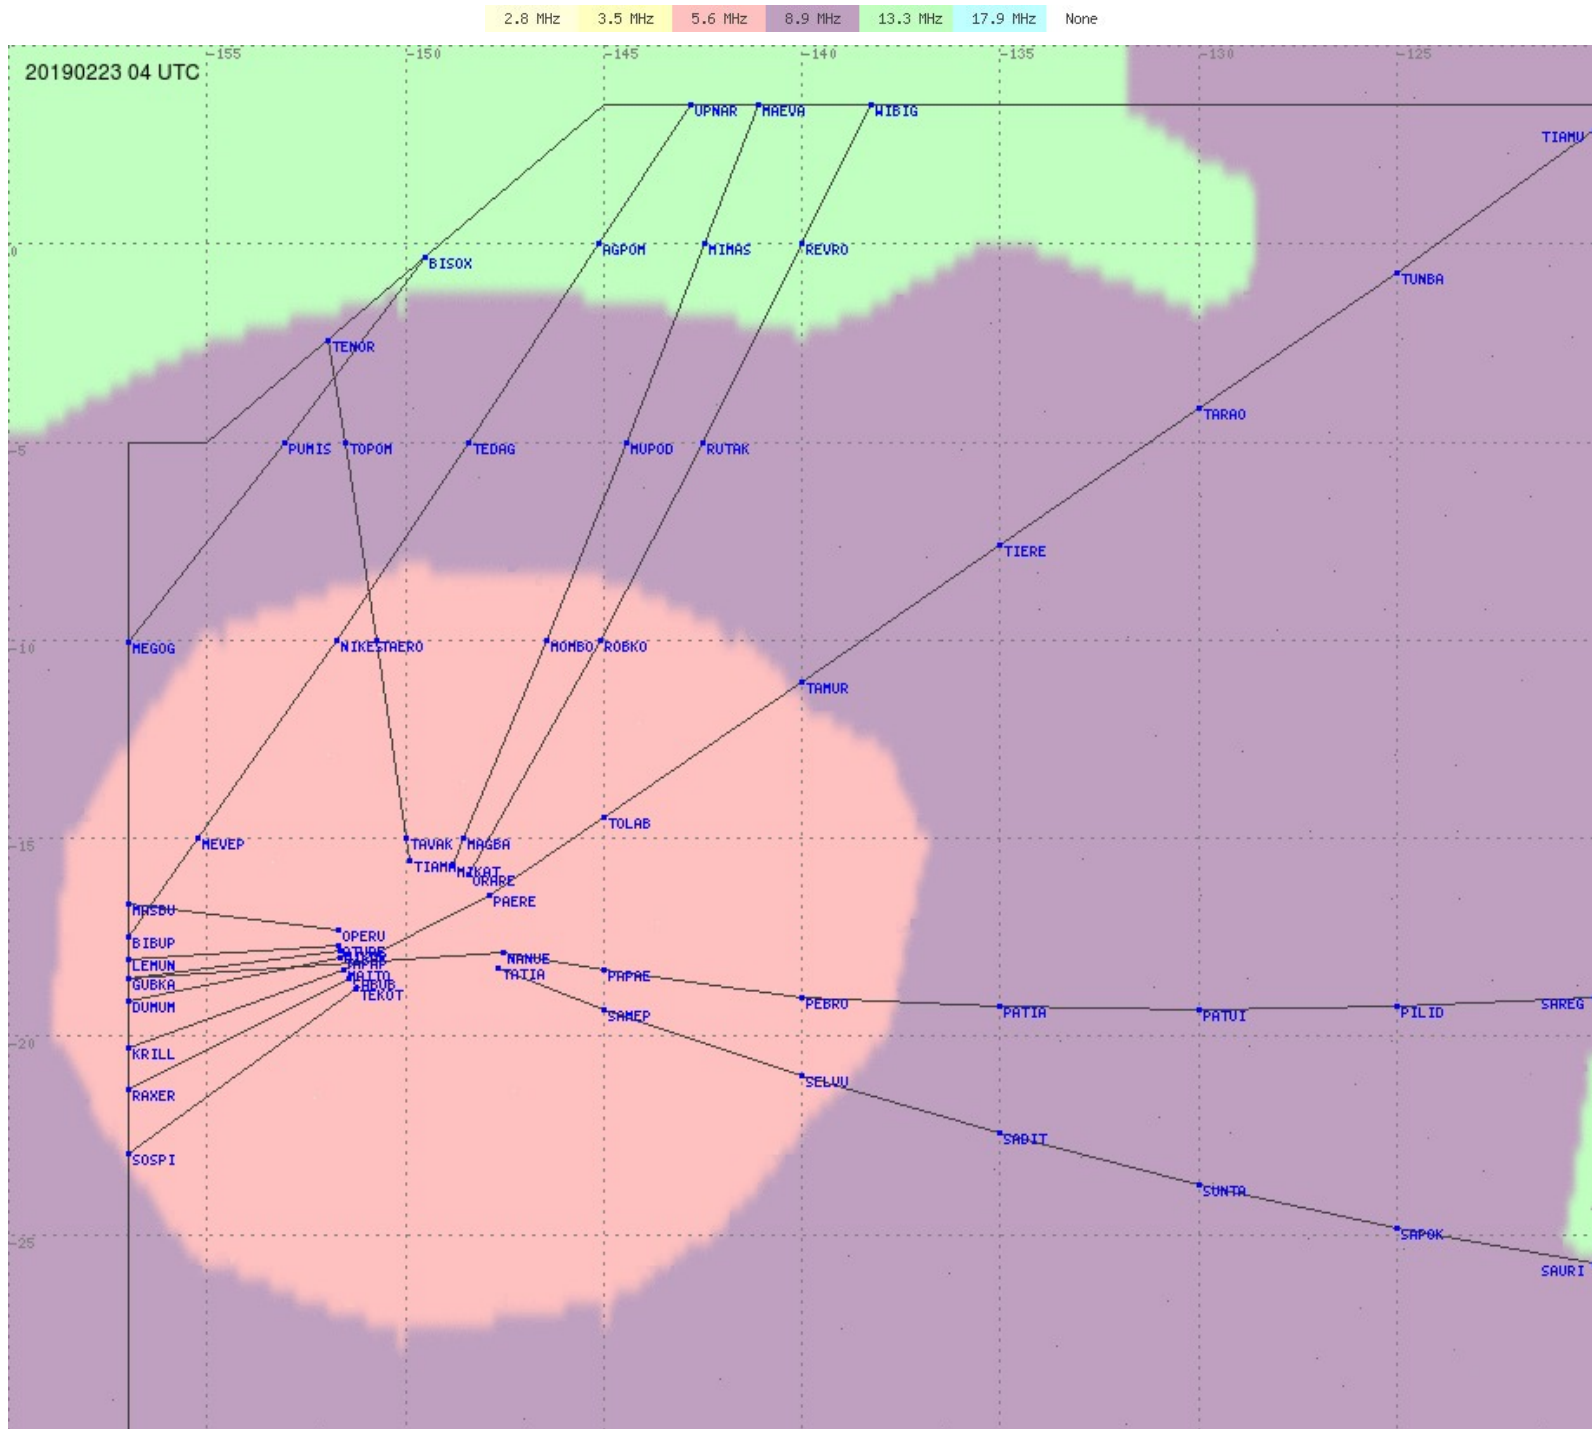

Tahiti FIR - HF Propag - 20190223