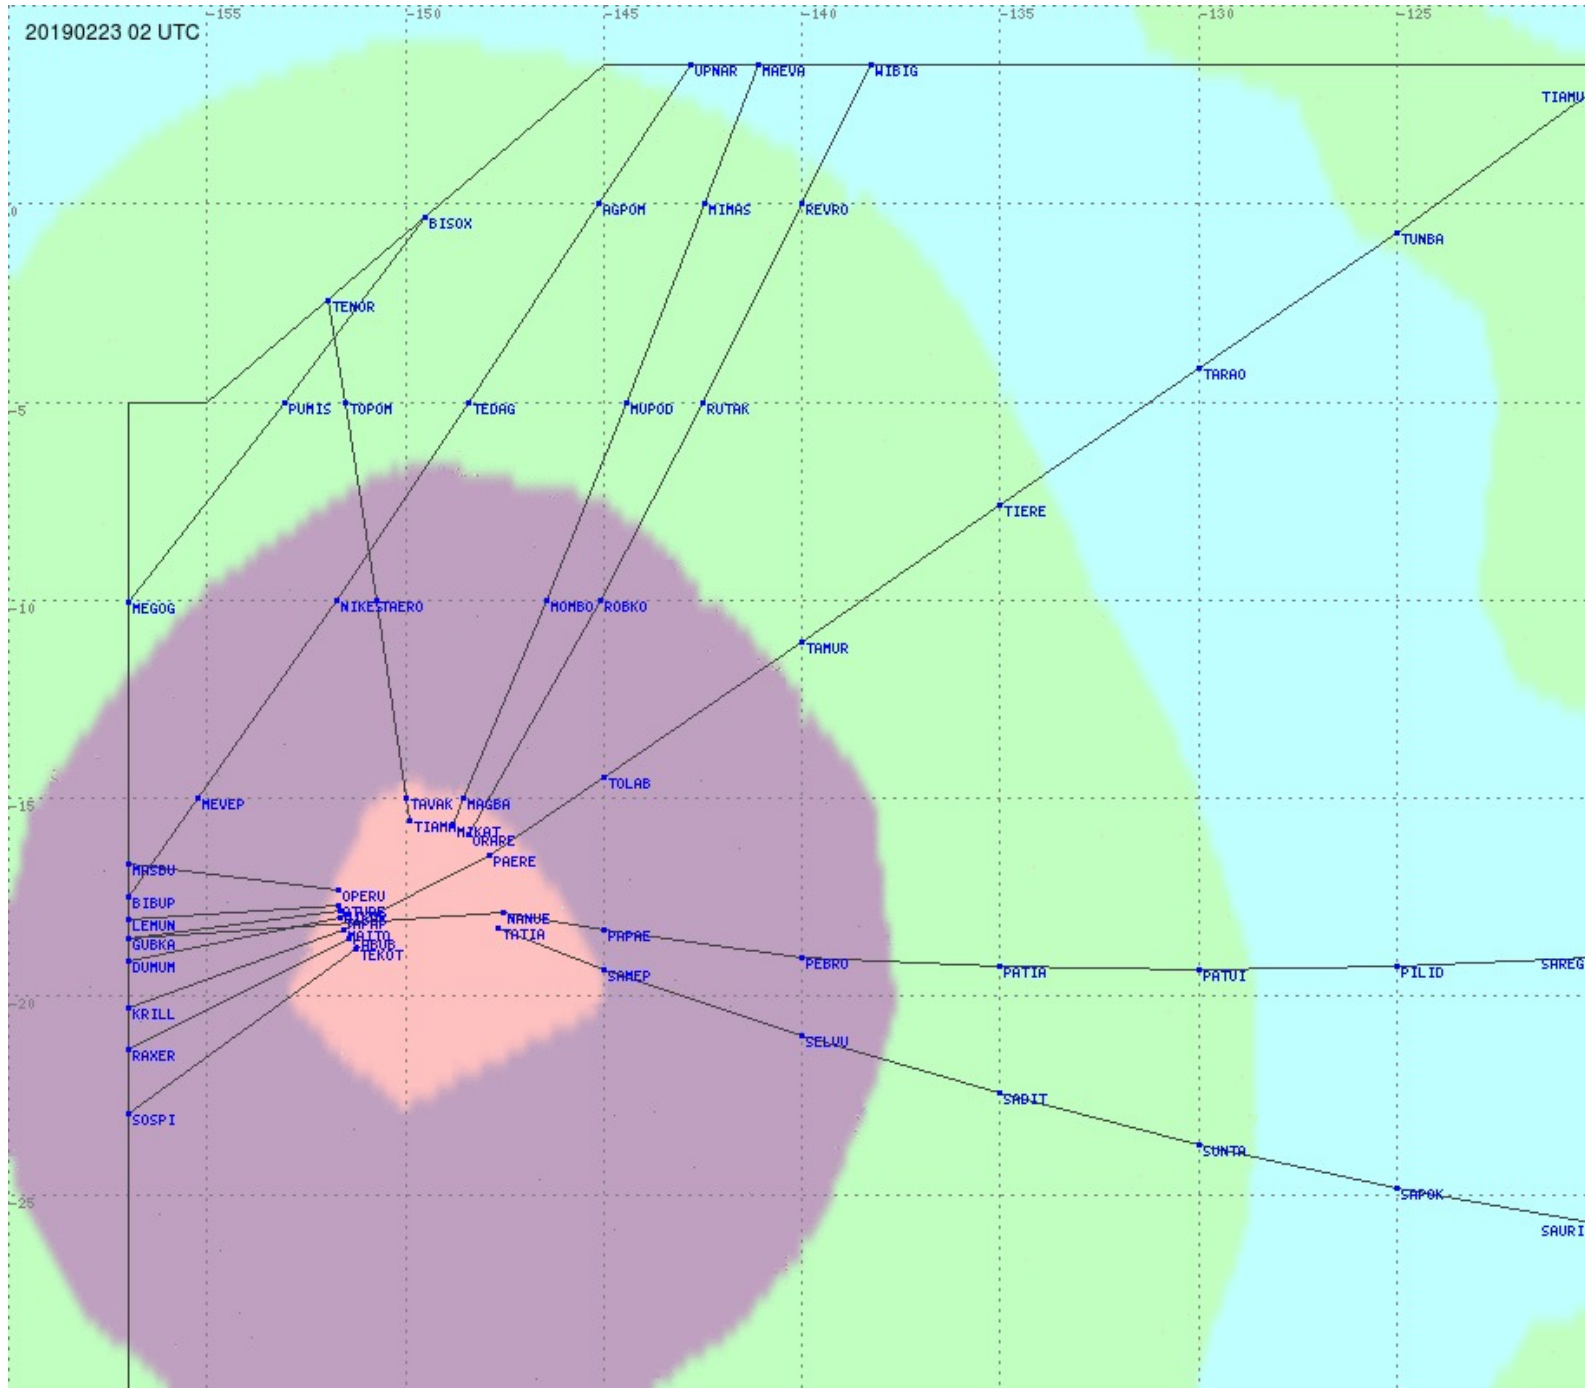

Tahiti FIR - HF Propag - 20190223

2.8 MHz 3.5 MHz 5.6 MHz 8.9 MHz 13.3 MHz 17.9 MHz None