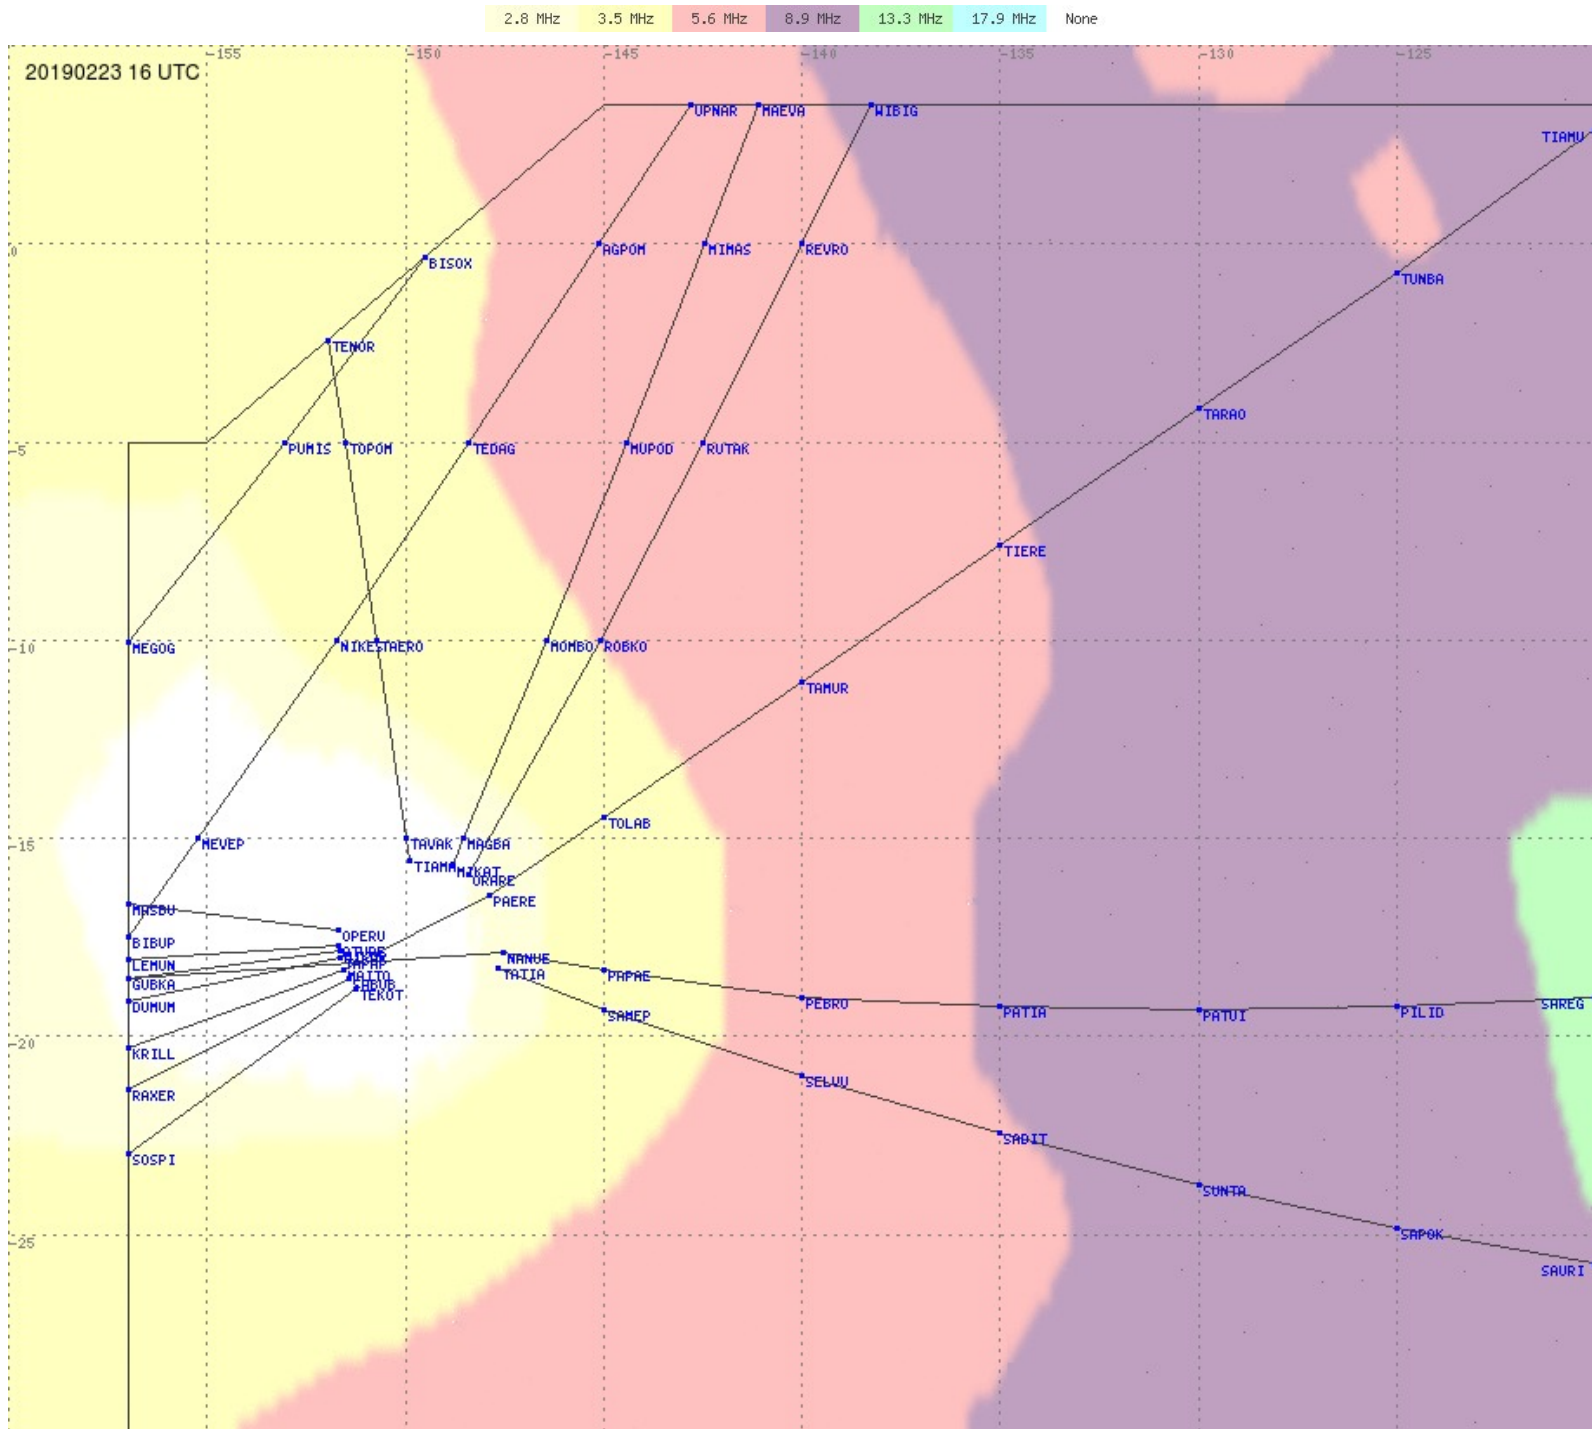

Tahiti FIR - HF Propag - 20190223