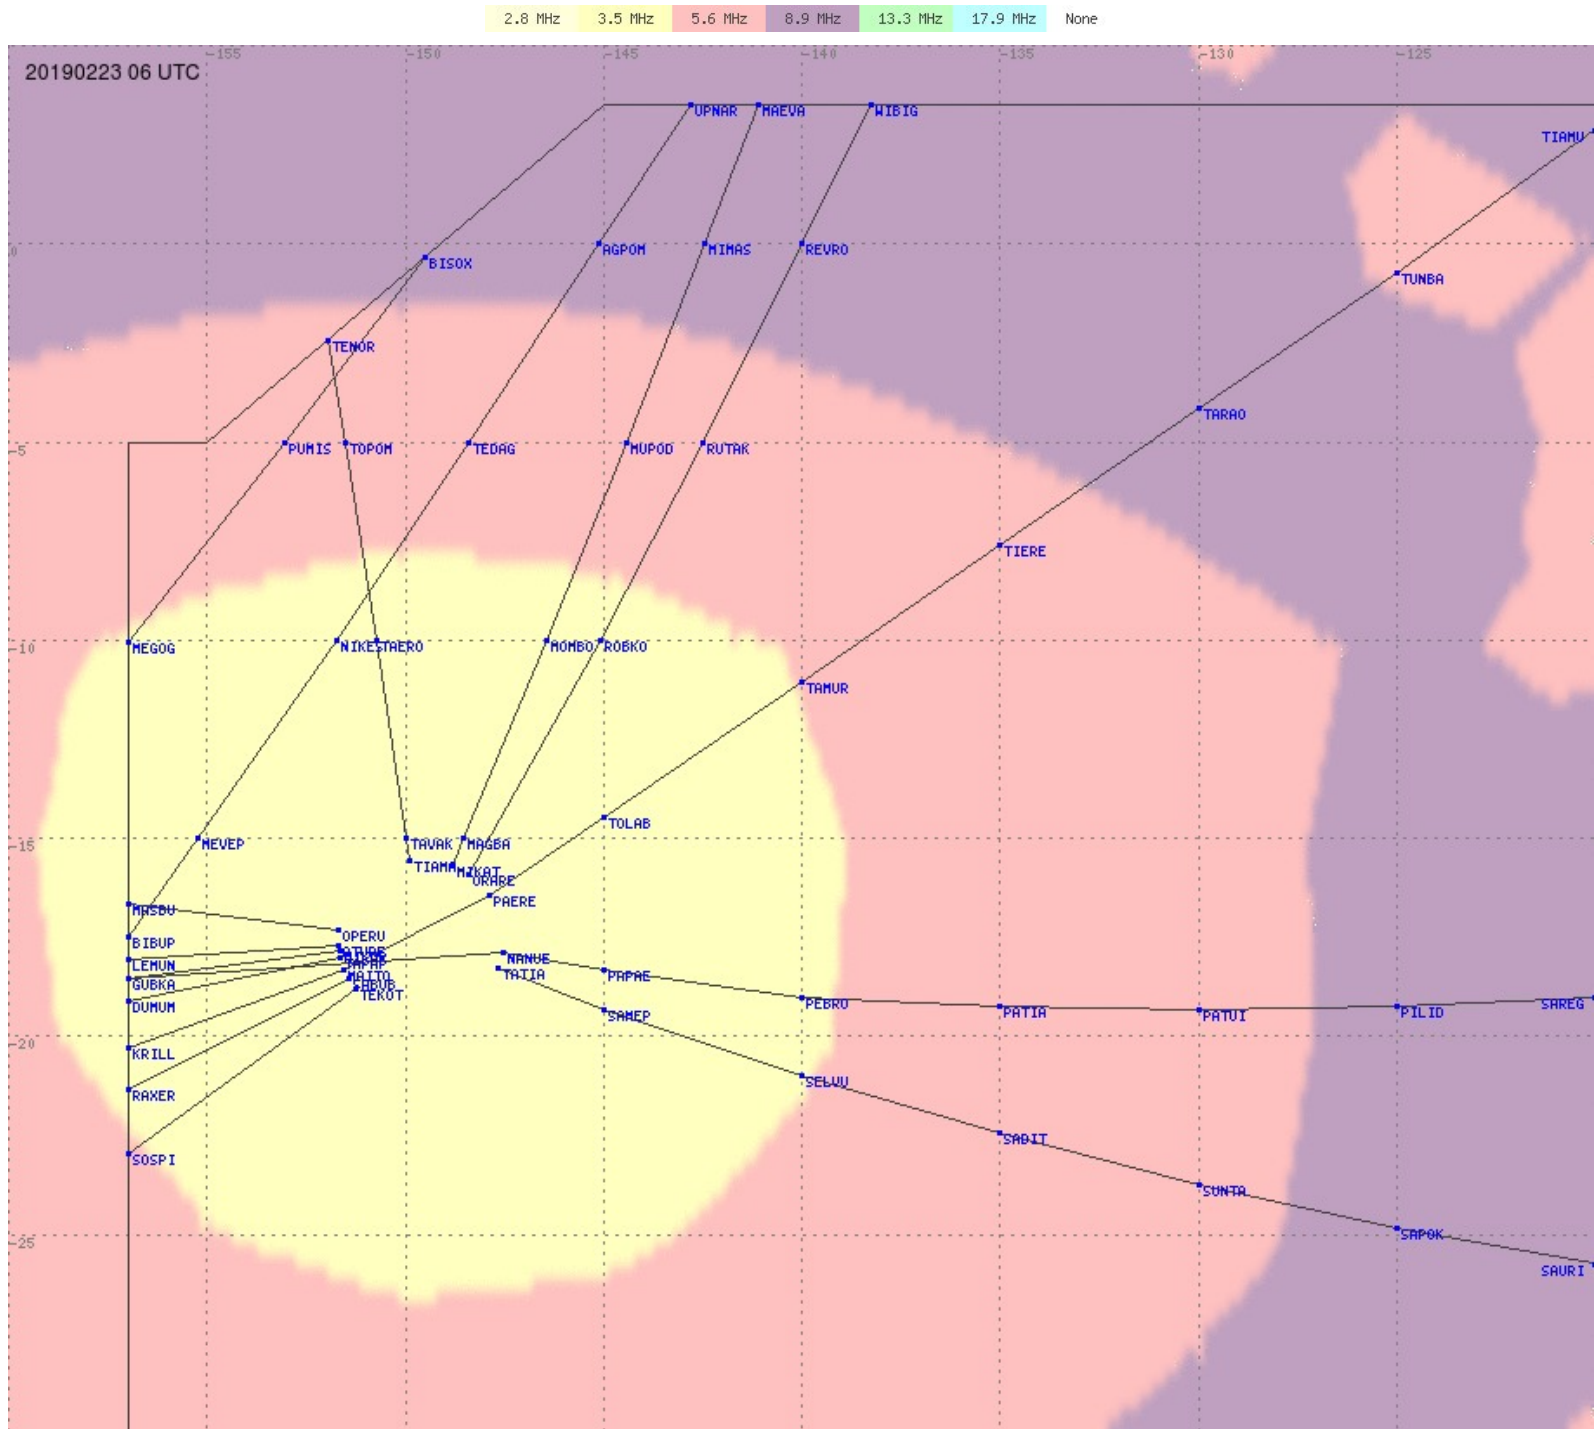

Tahiti FIR - HF Propag - 20190223