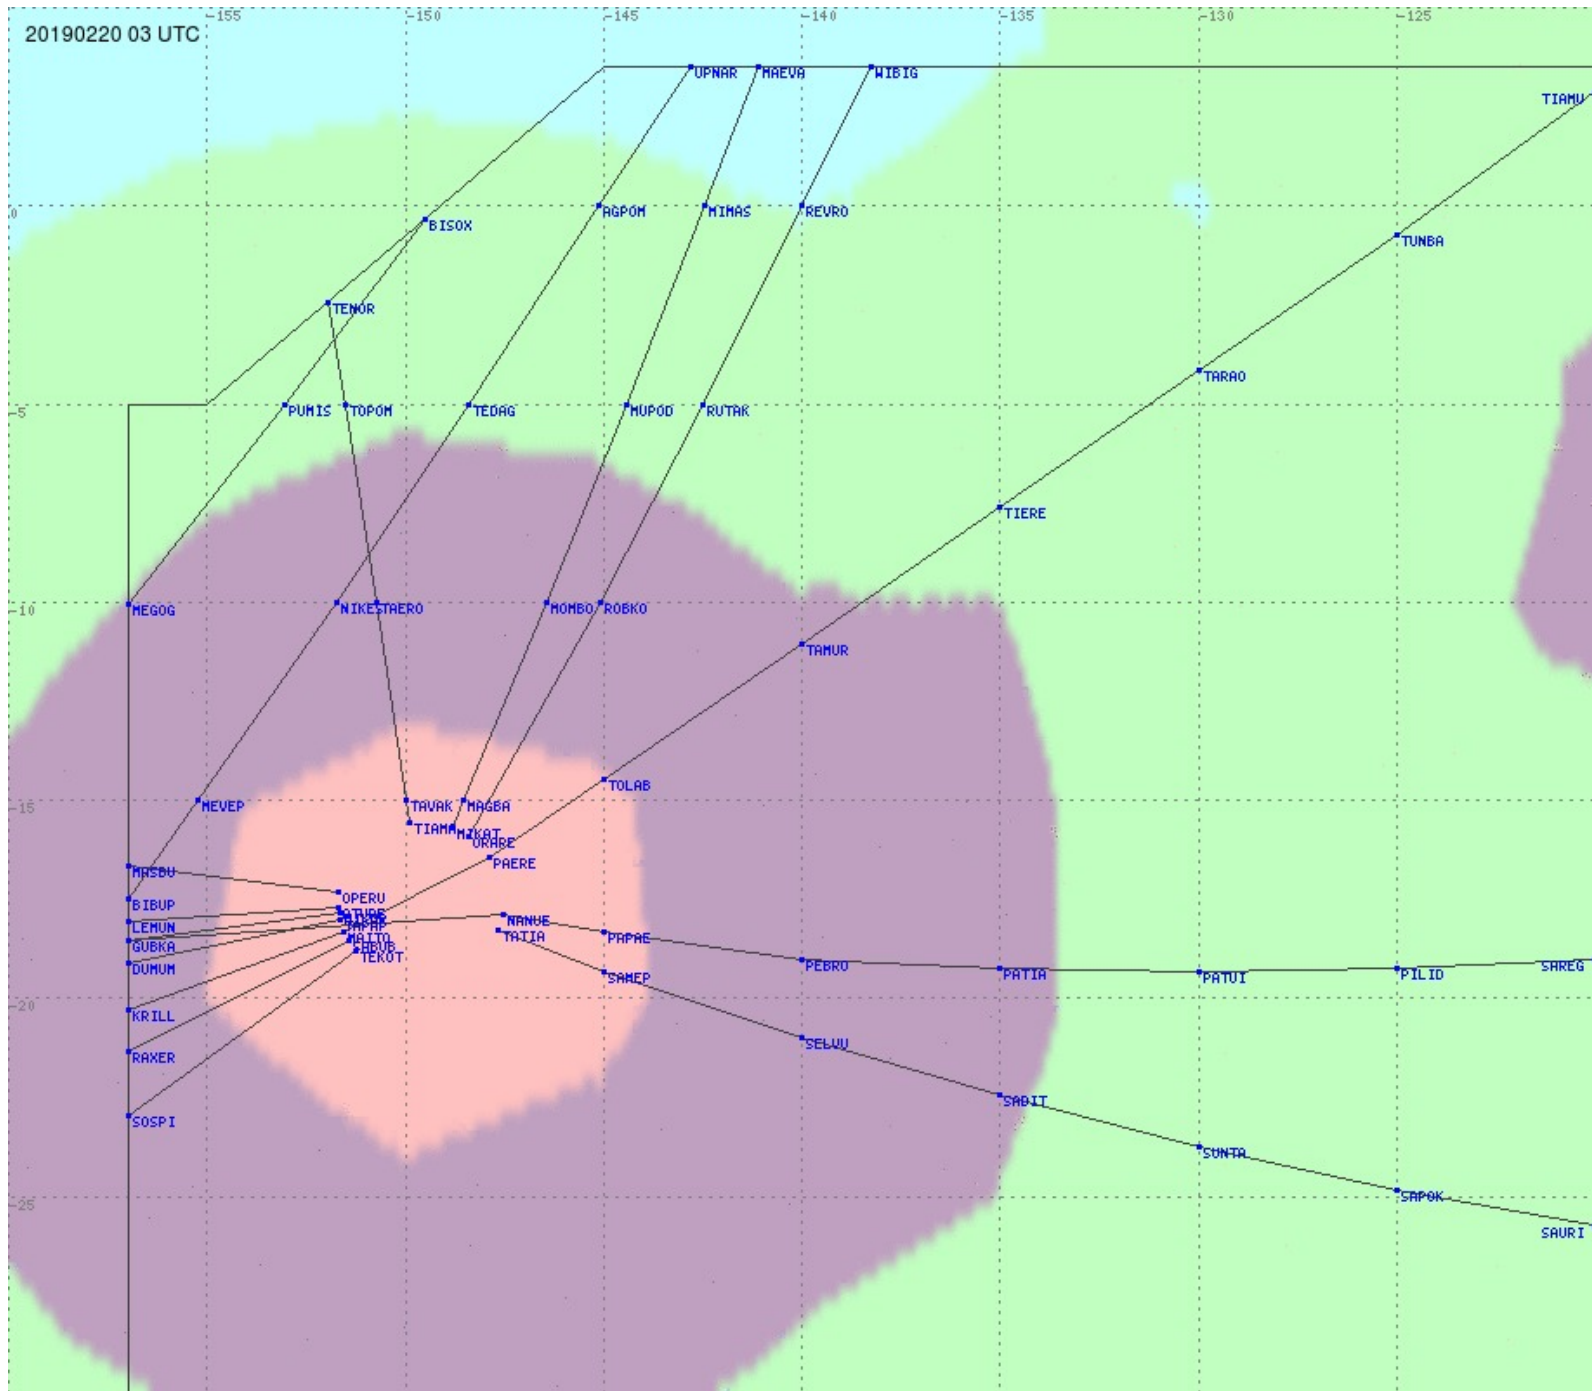

Tahiti FIR - HF Propag - 20190220

2.8 MHz 3.5 MHz 5.6 MHz 8.9 MHz 13.3 MHz 17.9 MHz None