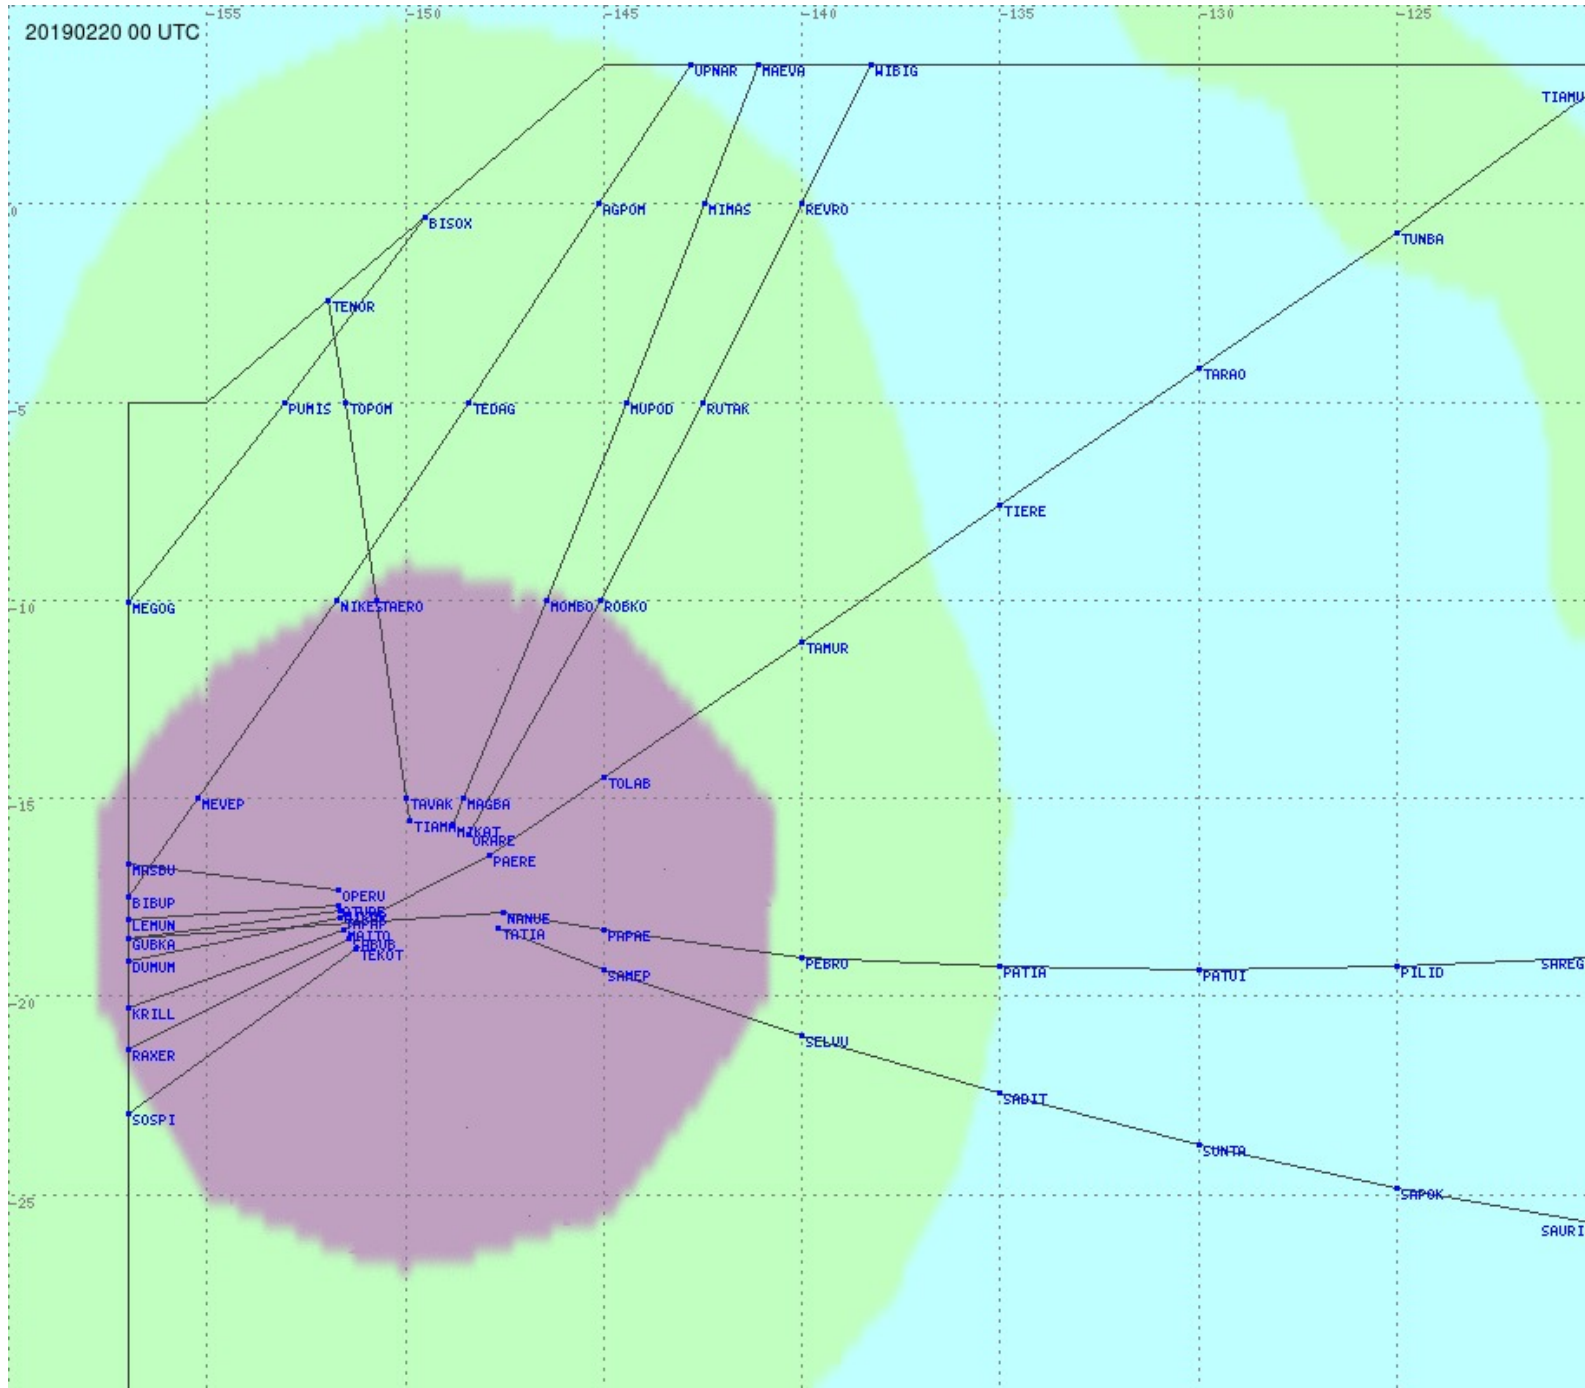

# Tahiti FIR - HF Propag - 20190220

2.8 MHz 3.5 MHz 5.6 MHz 8.9 MHz 13.3 MHz 17.9 MHz None