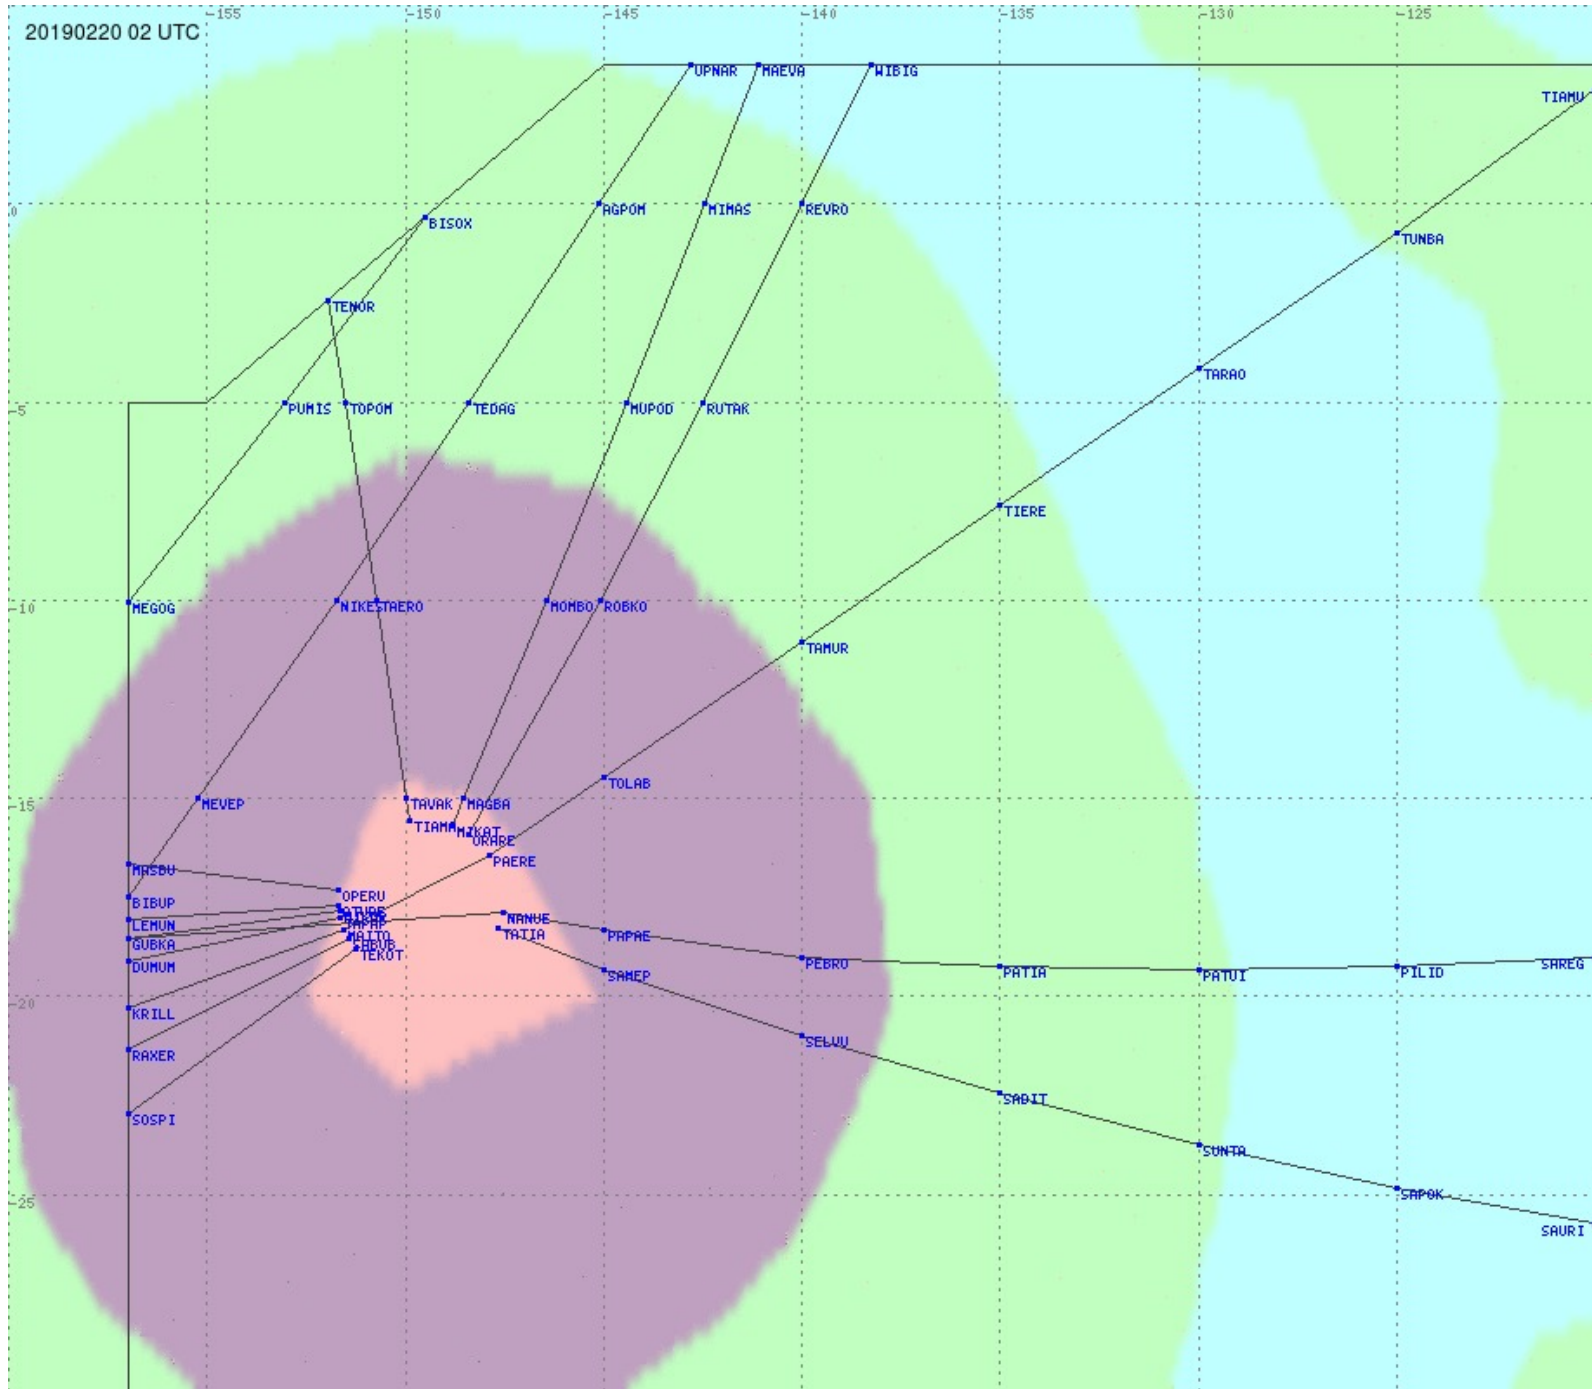

Tahiti FIR - HF Propag - 20190220

2.8 MHz 3.5 MHz 5.6 MHz 8.9 MHz 13.3 MHz 17.9 MHz None