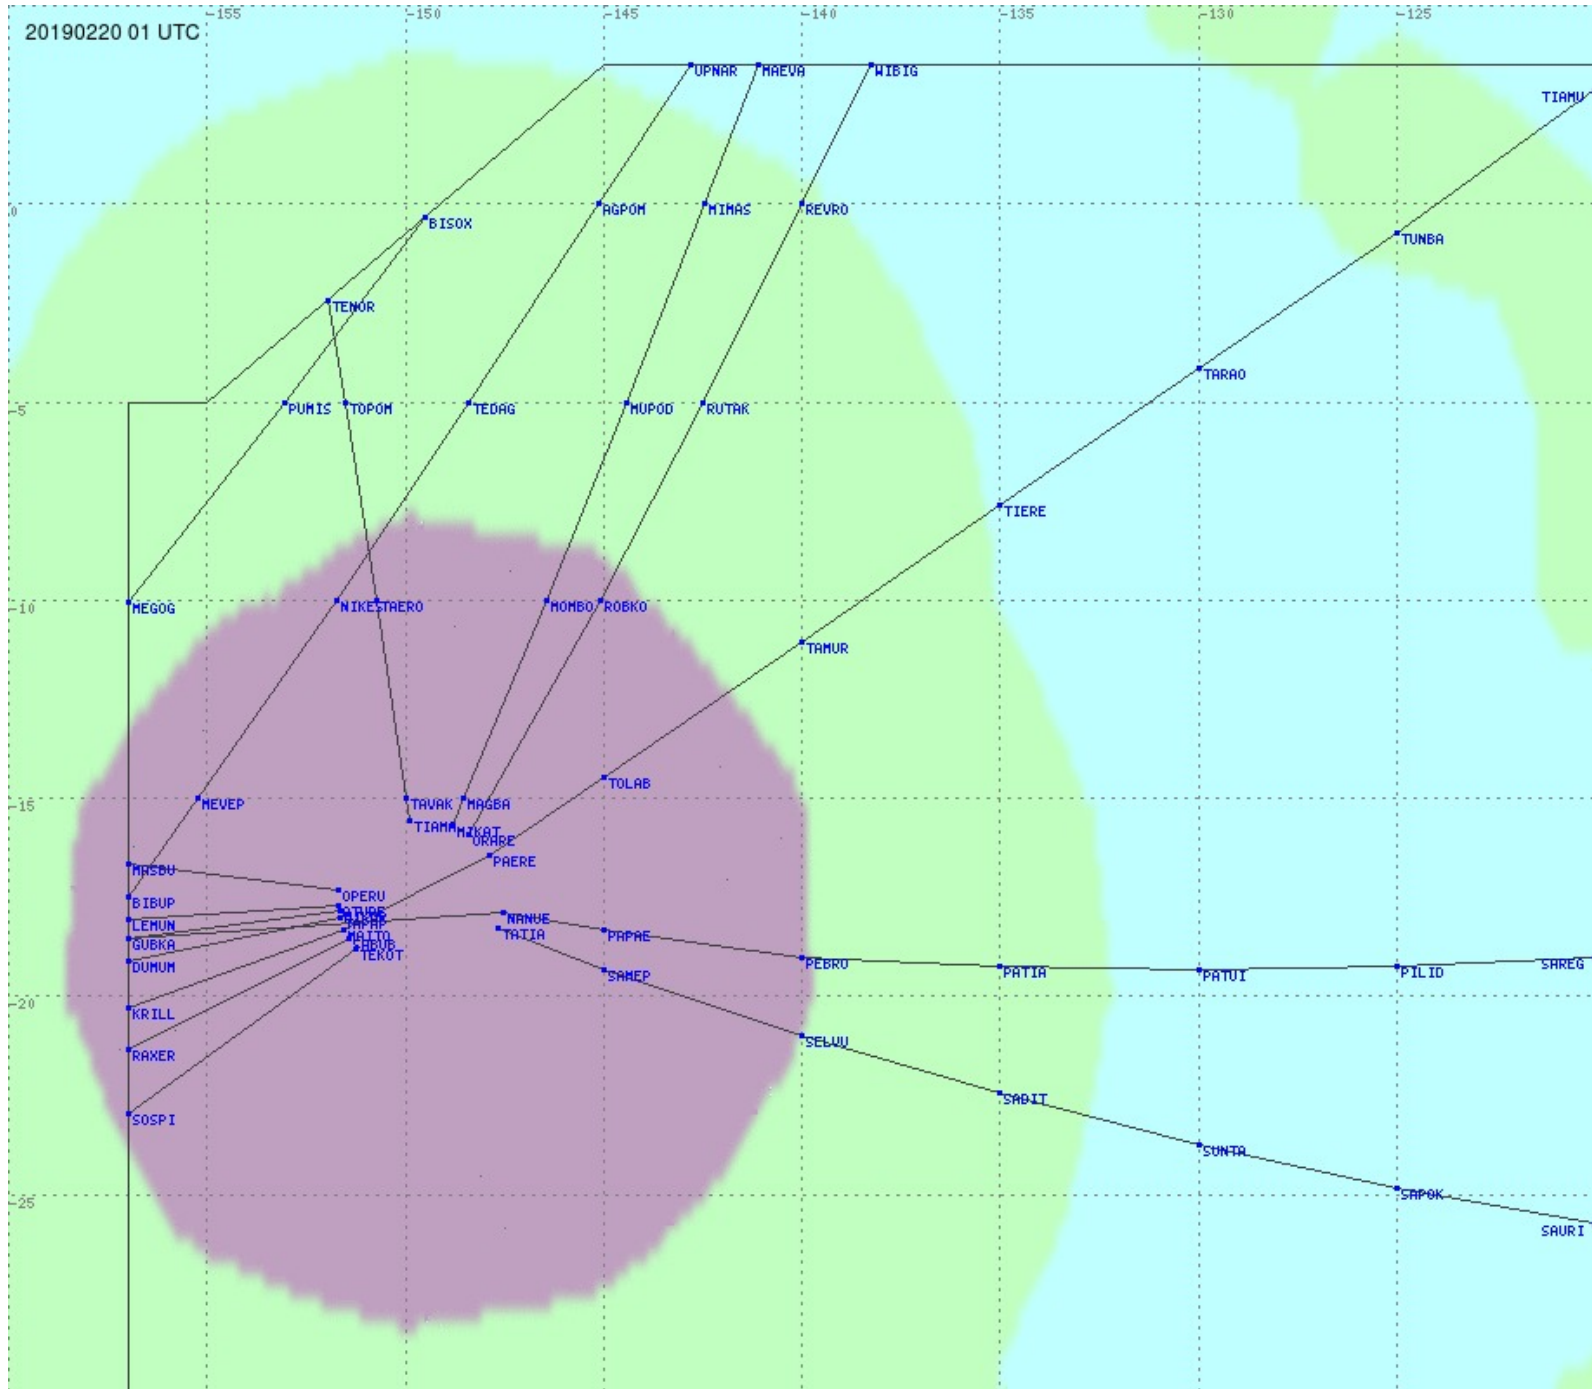

# Tahiti FIR - HF Propag - 20190220

2.8 MHz 3.5 MHz 5.6 MHz 8.9 MHz 13.3 MHz 17.9 MHz None