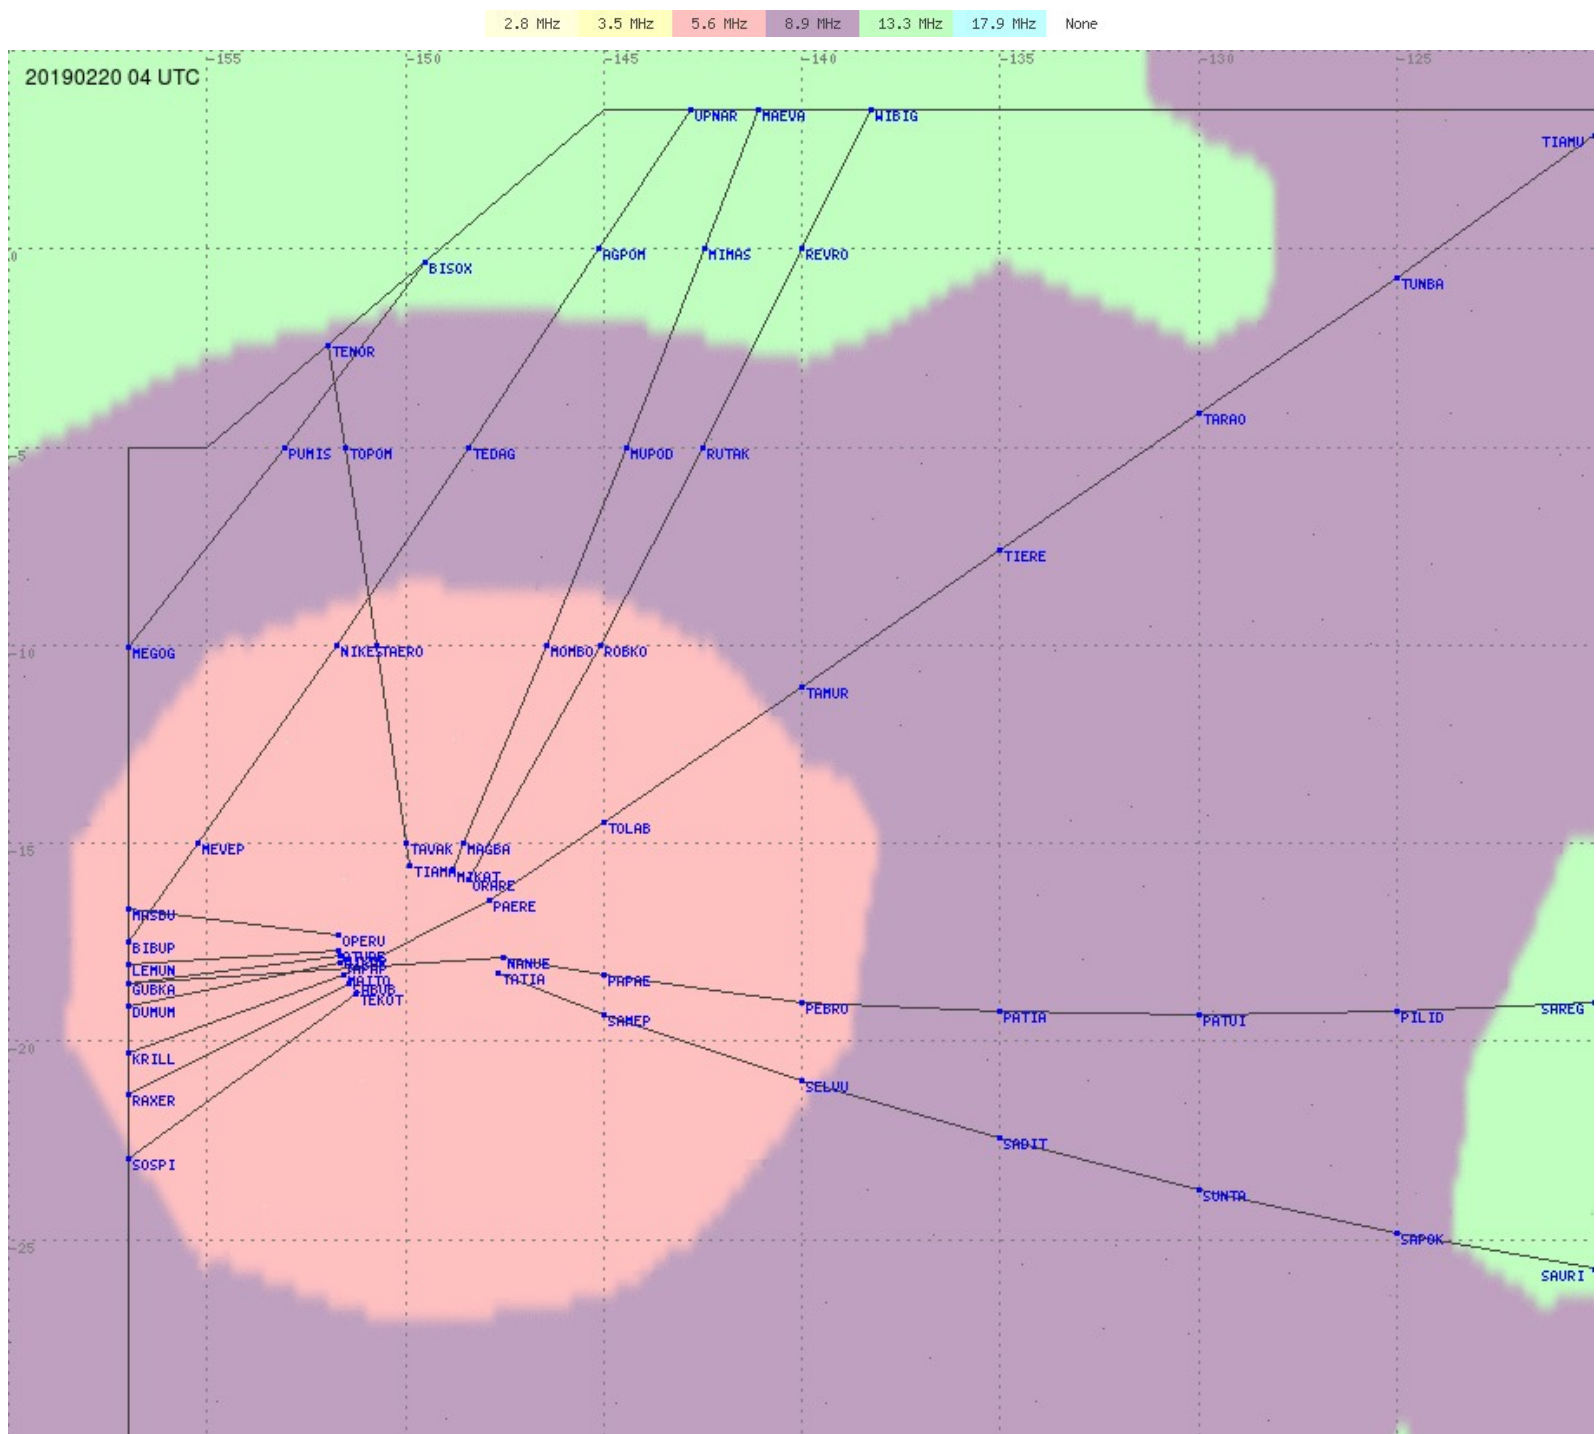

Tahiti FIR - HF Propag - 20190220