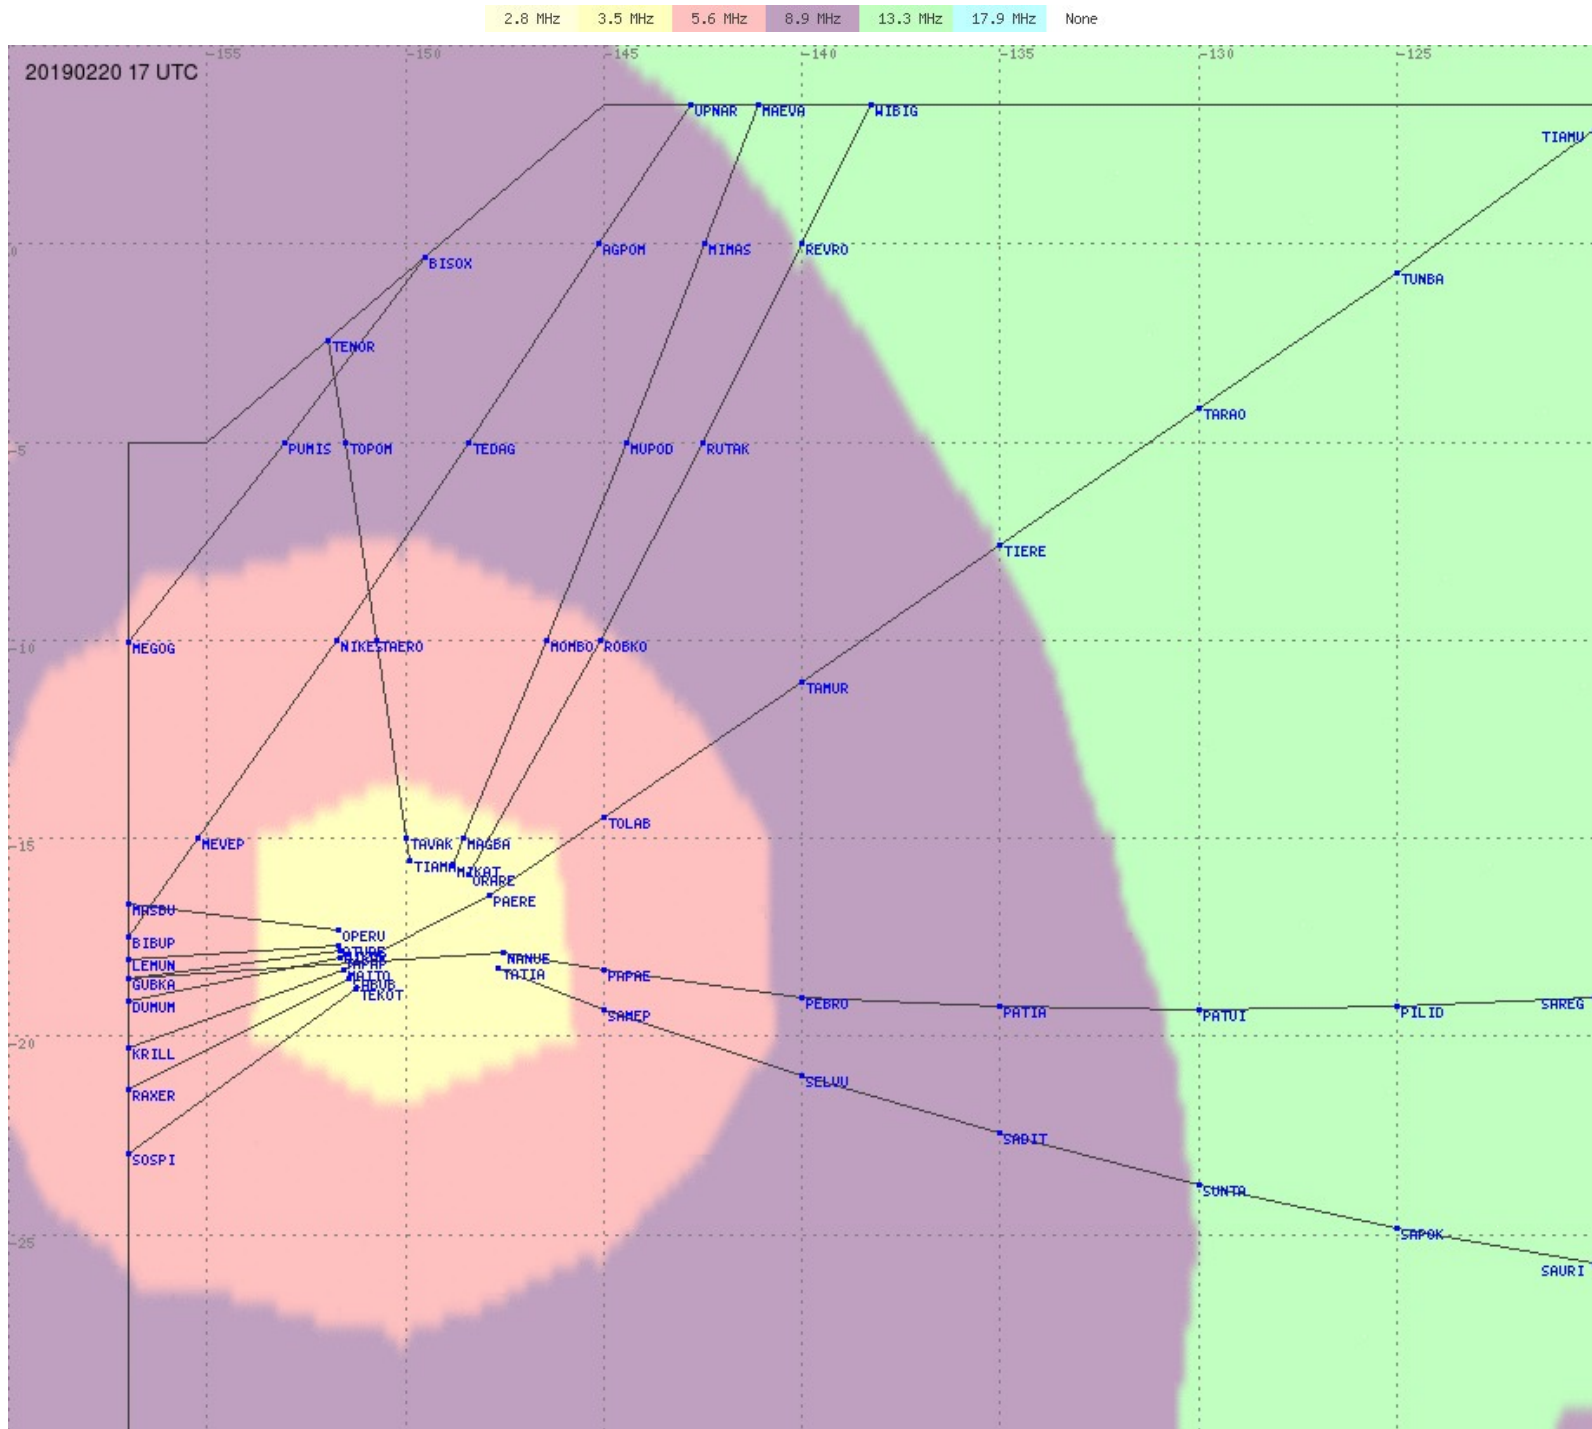

Tahiti FIR - HF Propag - 20190220