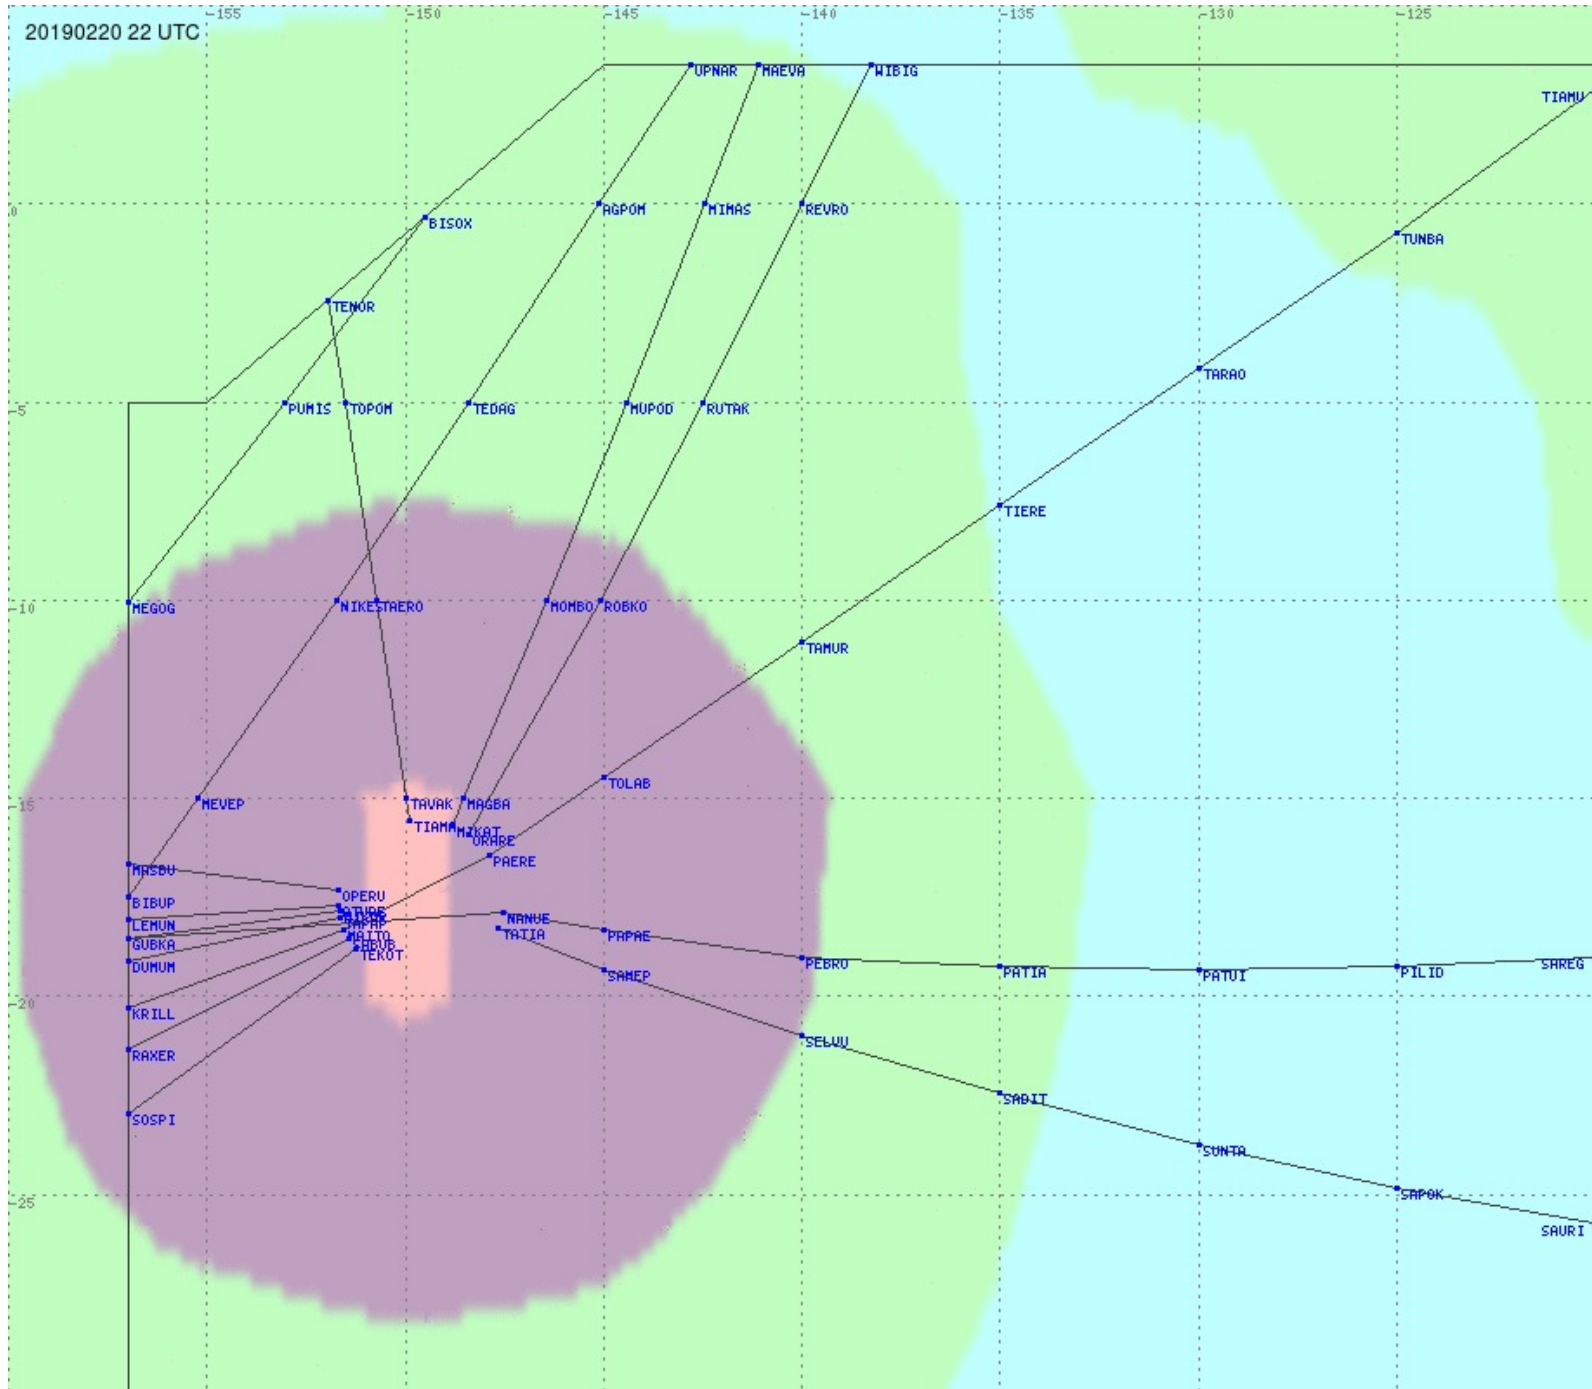

Tahiti FIR - HF Propag - 20190220

2.8 MHz 3.5 MHz 5.6 MHz 8.9 MHz 13.3 MHz 17.9 MHz None