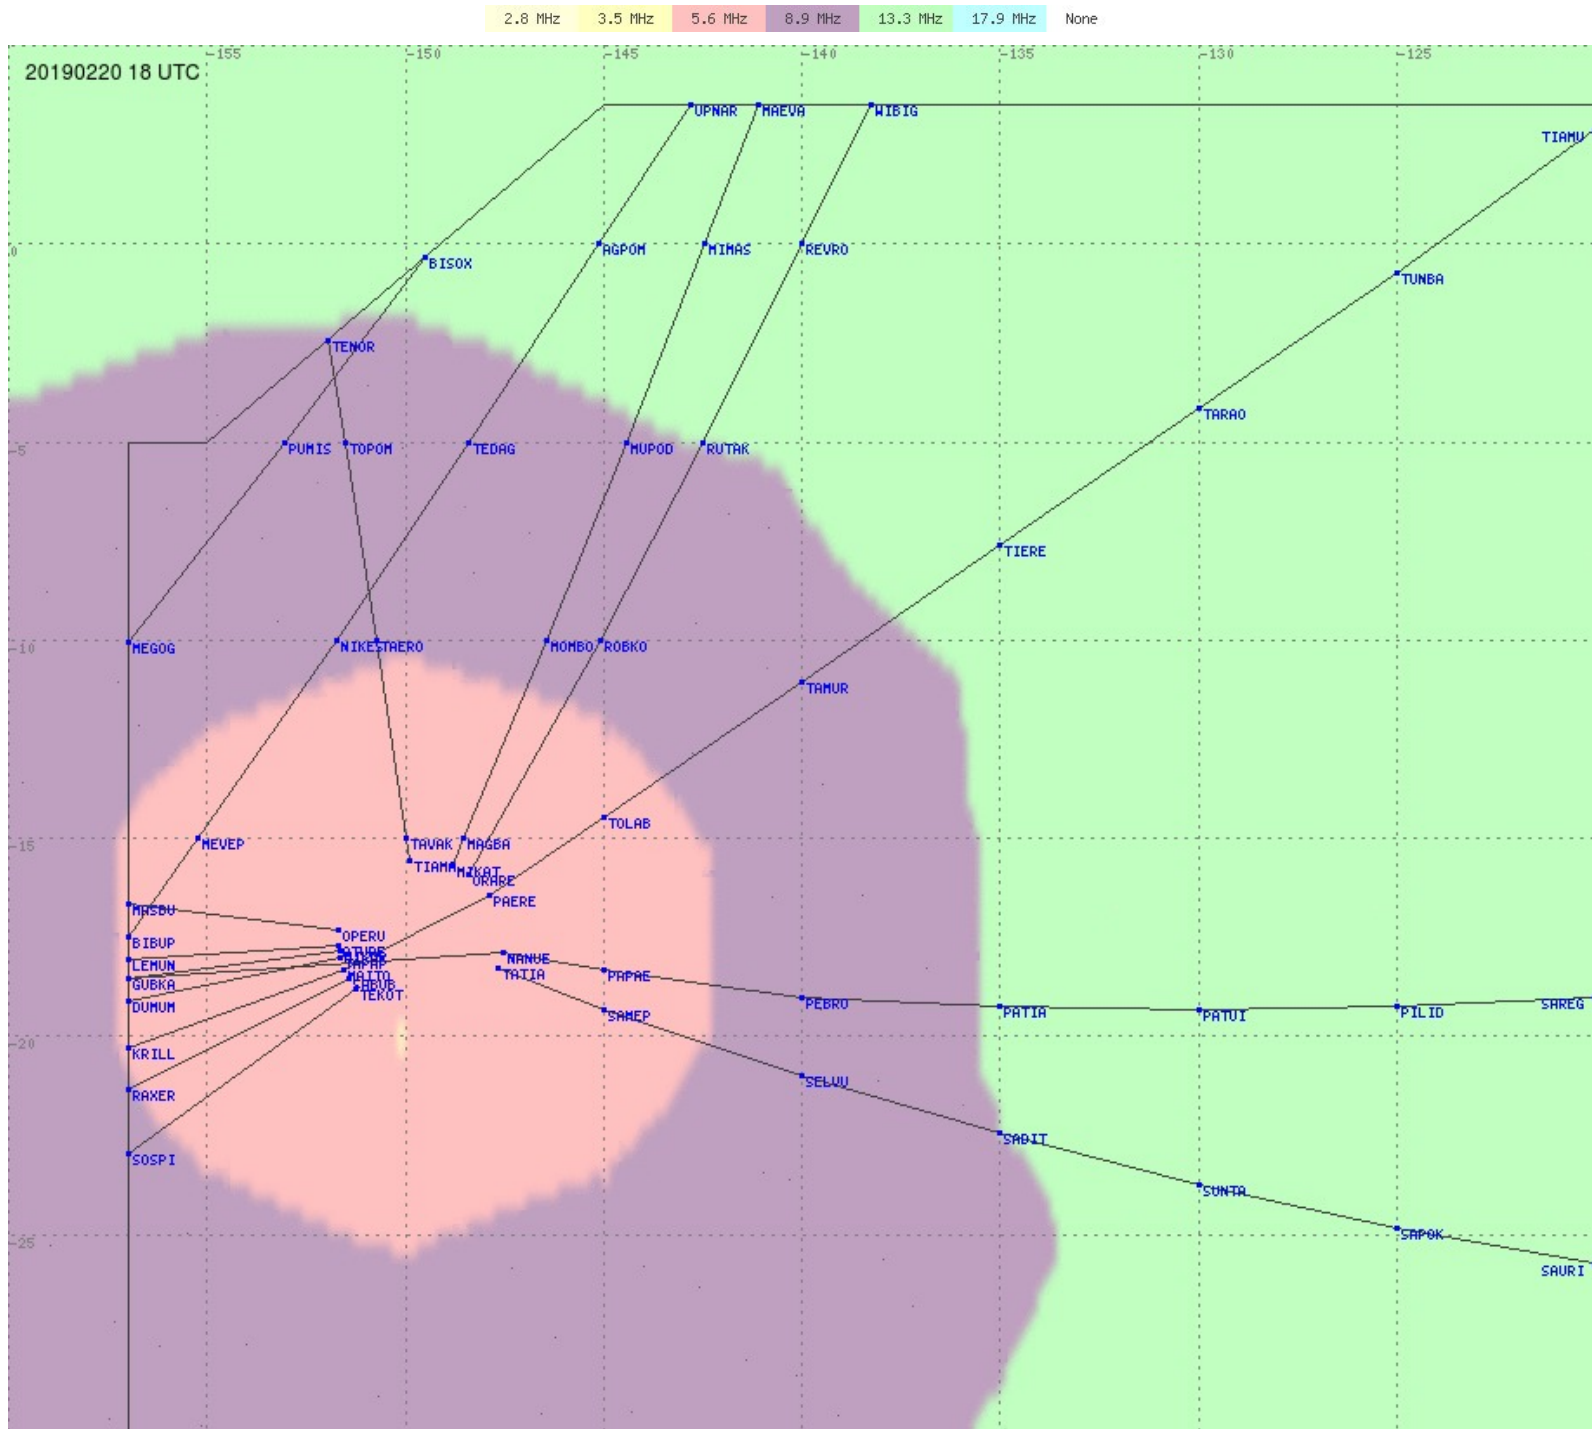

Tahiti FIR - HF Propag - 20190220