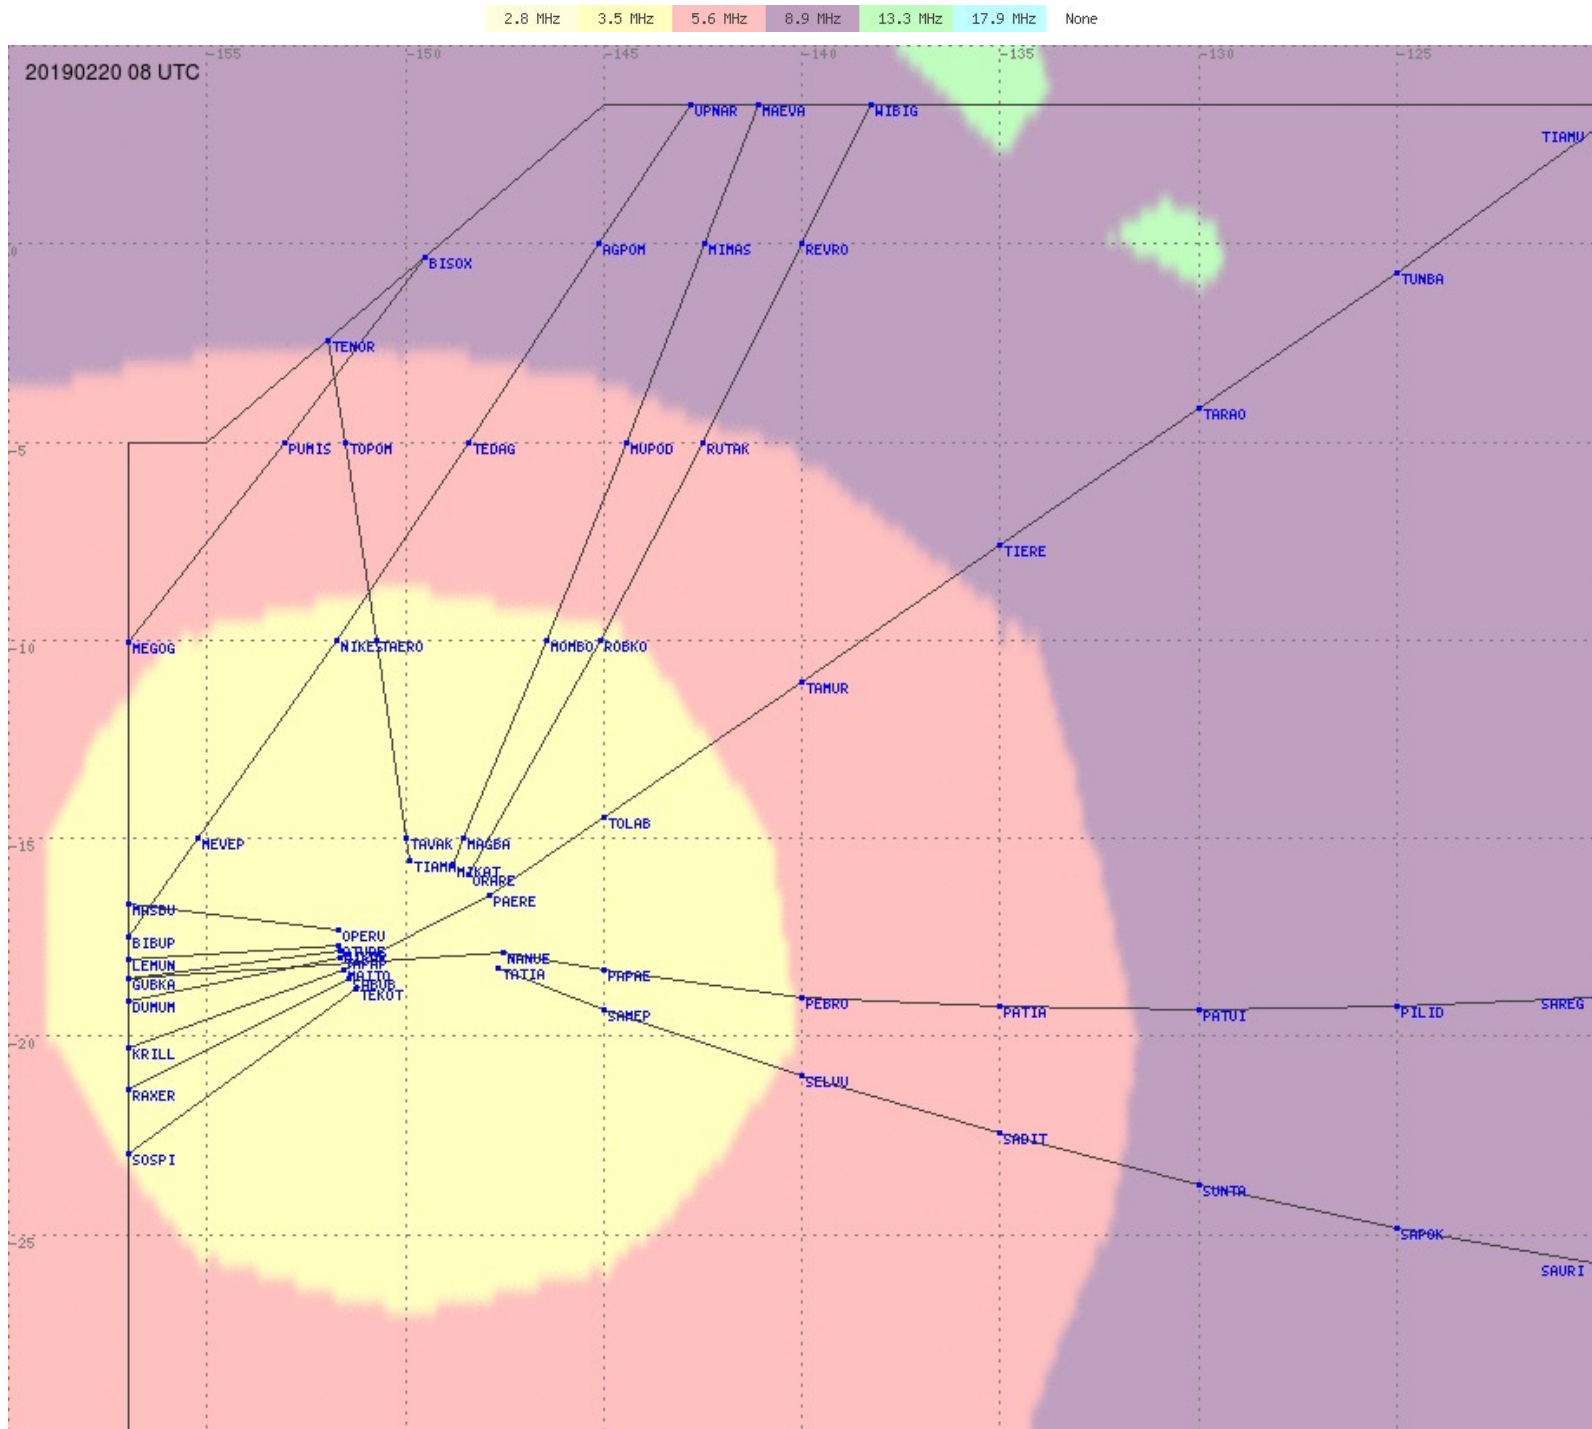

Tahiti FIR - HF Propag - 20190220