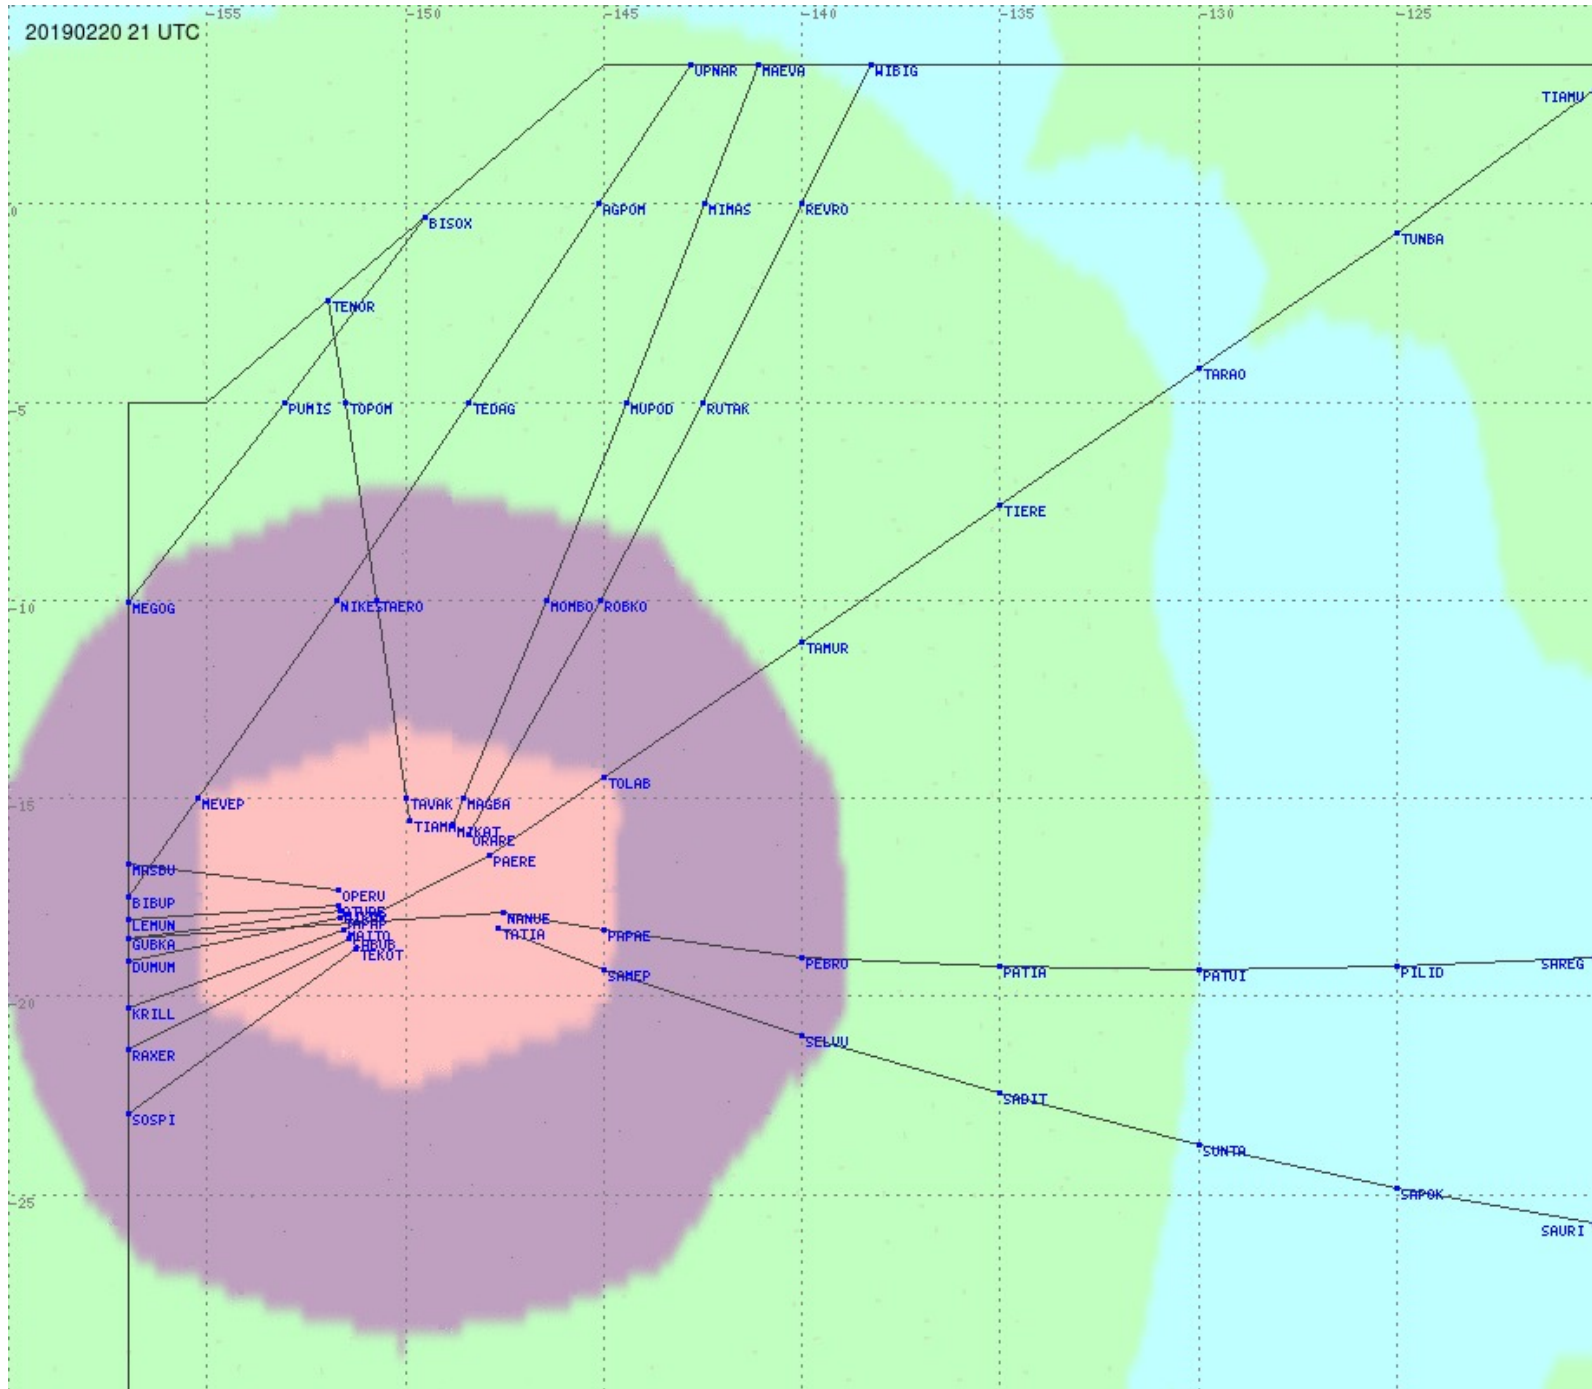

Tahiti FIR - HF Propag - 20190220

2.8 MHz 3.5 MHz 5.6 MHz 8.9 MHz 13.3 MHz 17.9 MHz None