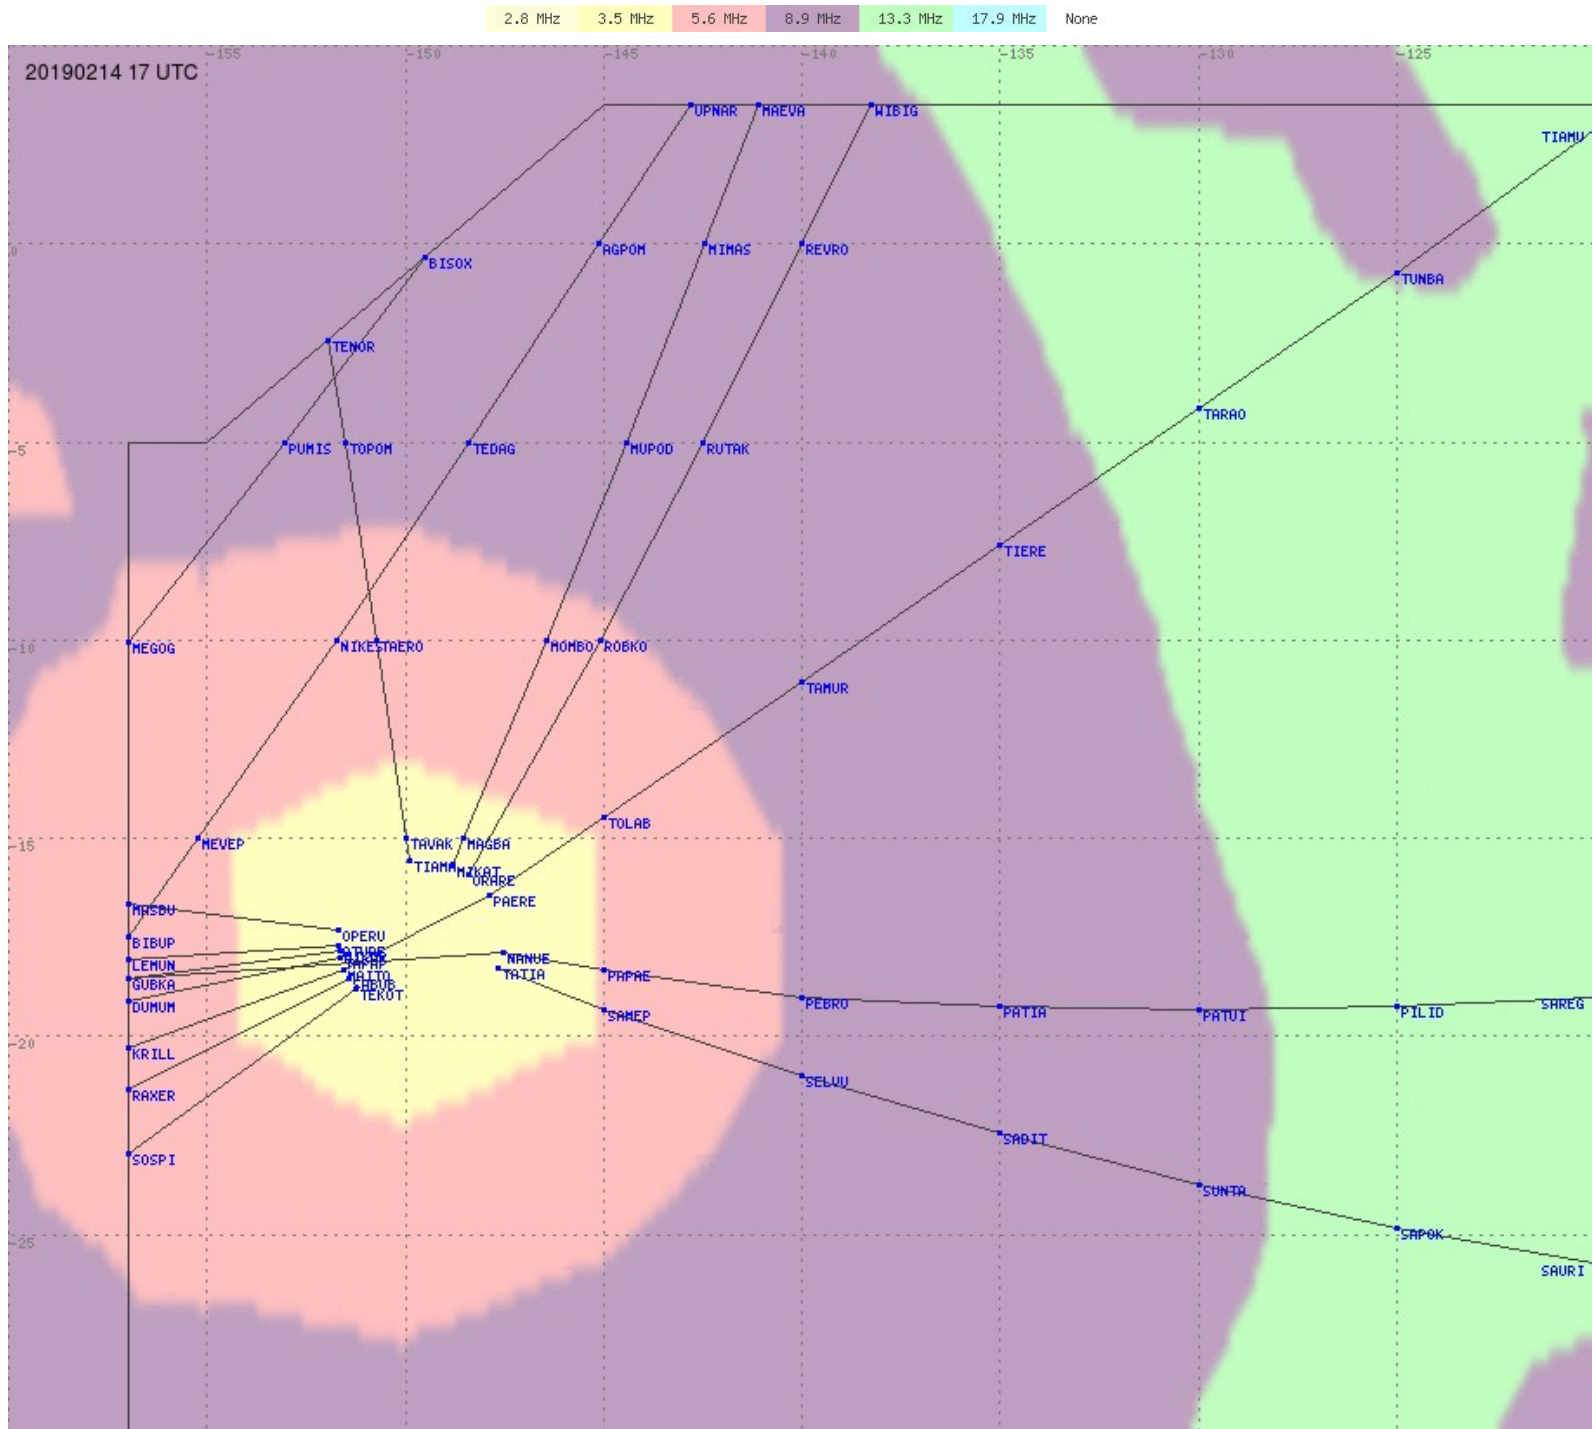

Tahiti FIR - HF Propag - 20190214

2.8 MHz 3.5 MHz 5.6 MHz 8.9 MHz 13.3 MHz 17.9 MHz None

Tahiti FIR - HF Propag - 20190214

2.8 MHz 3.5 MHz 5.6 MHz 8.9 MHz 13.3 MHz 17.9 MHz None

Tahiti FIR - HF Propag - 20190214

2.8 MHz 3.5 MHz 5.6 MHz 8.9 MHz 13.3 MHz 17.9 MHz None

Tahiti FIR - HF Propag - 20190214

Tahiti FIR - HF Propag - 20190214

Tahiti FIR - HF Propag - 20190214

Tahiti FIR - HF Propag - 20190214

2.8 MHz 3.5 MHz 5.6 MHz 8.9 MHz 13.3 MHz 17.9 MHz None