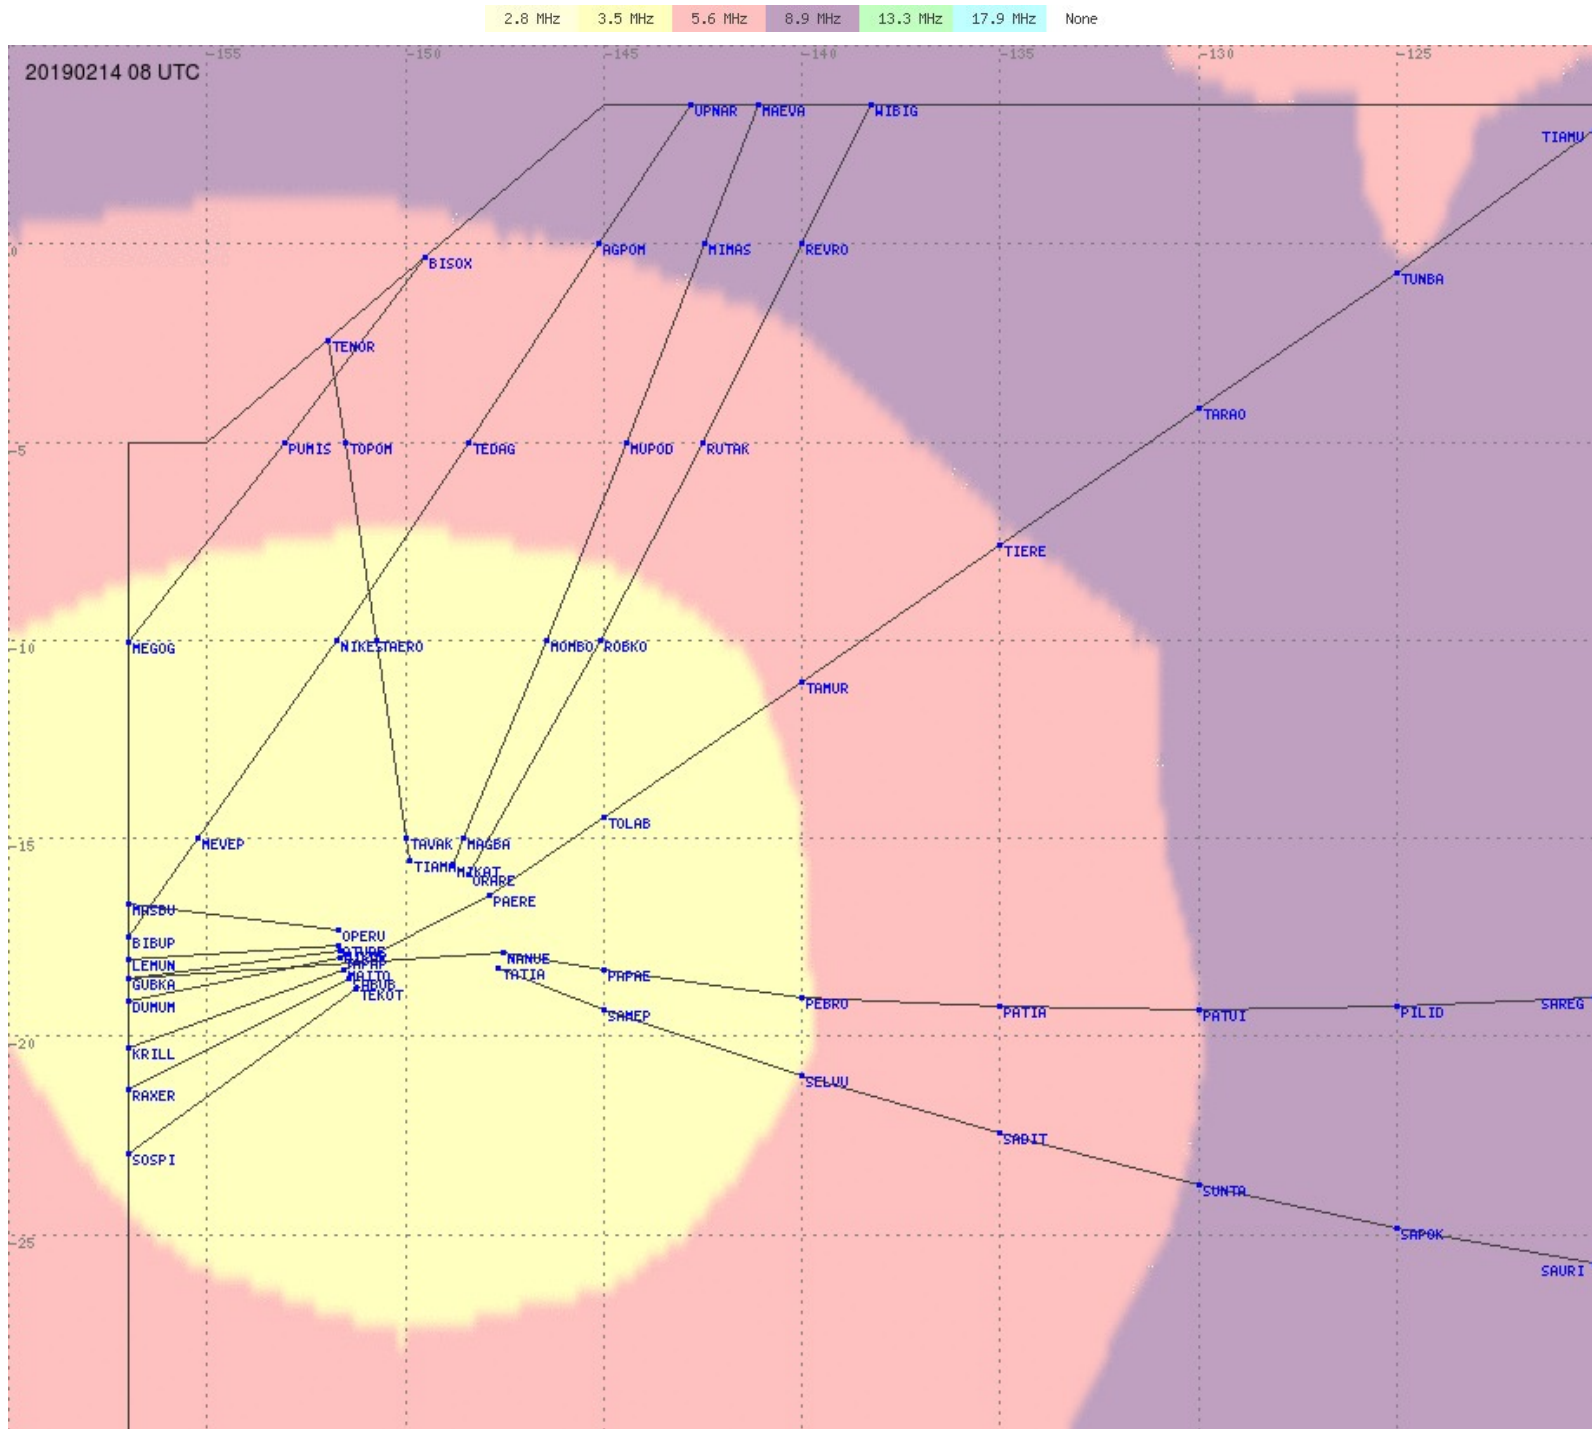

Tahiti FIR - HF Propag - 20190214