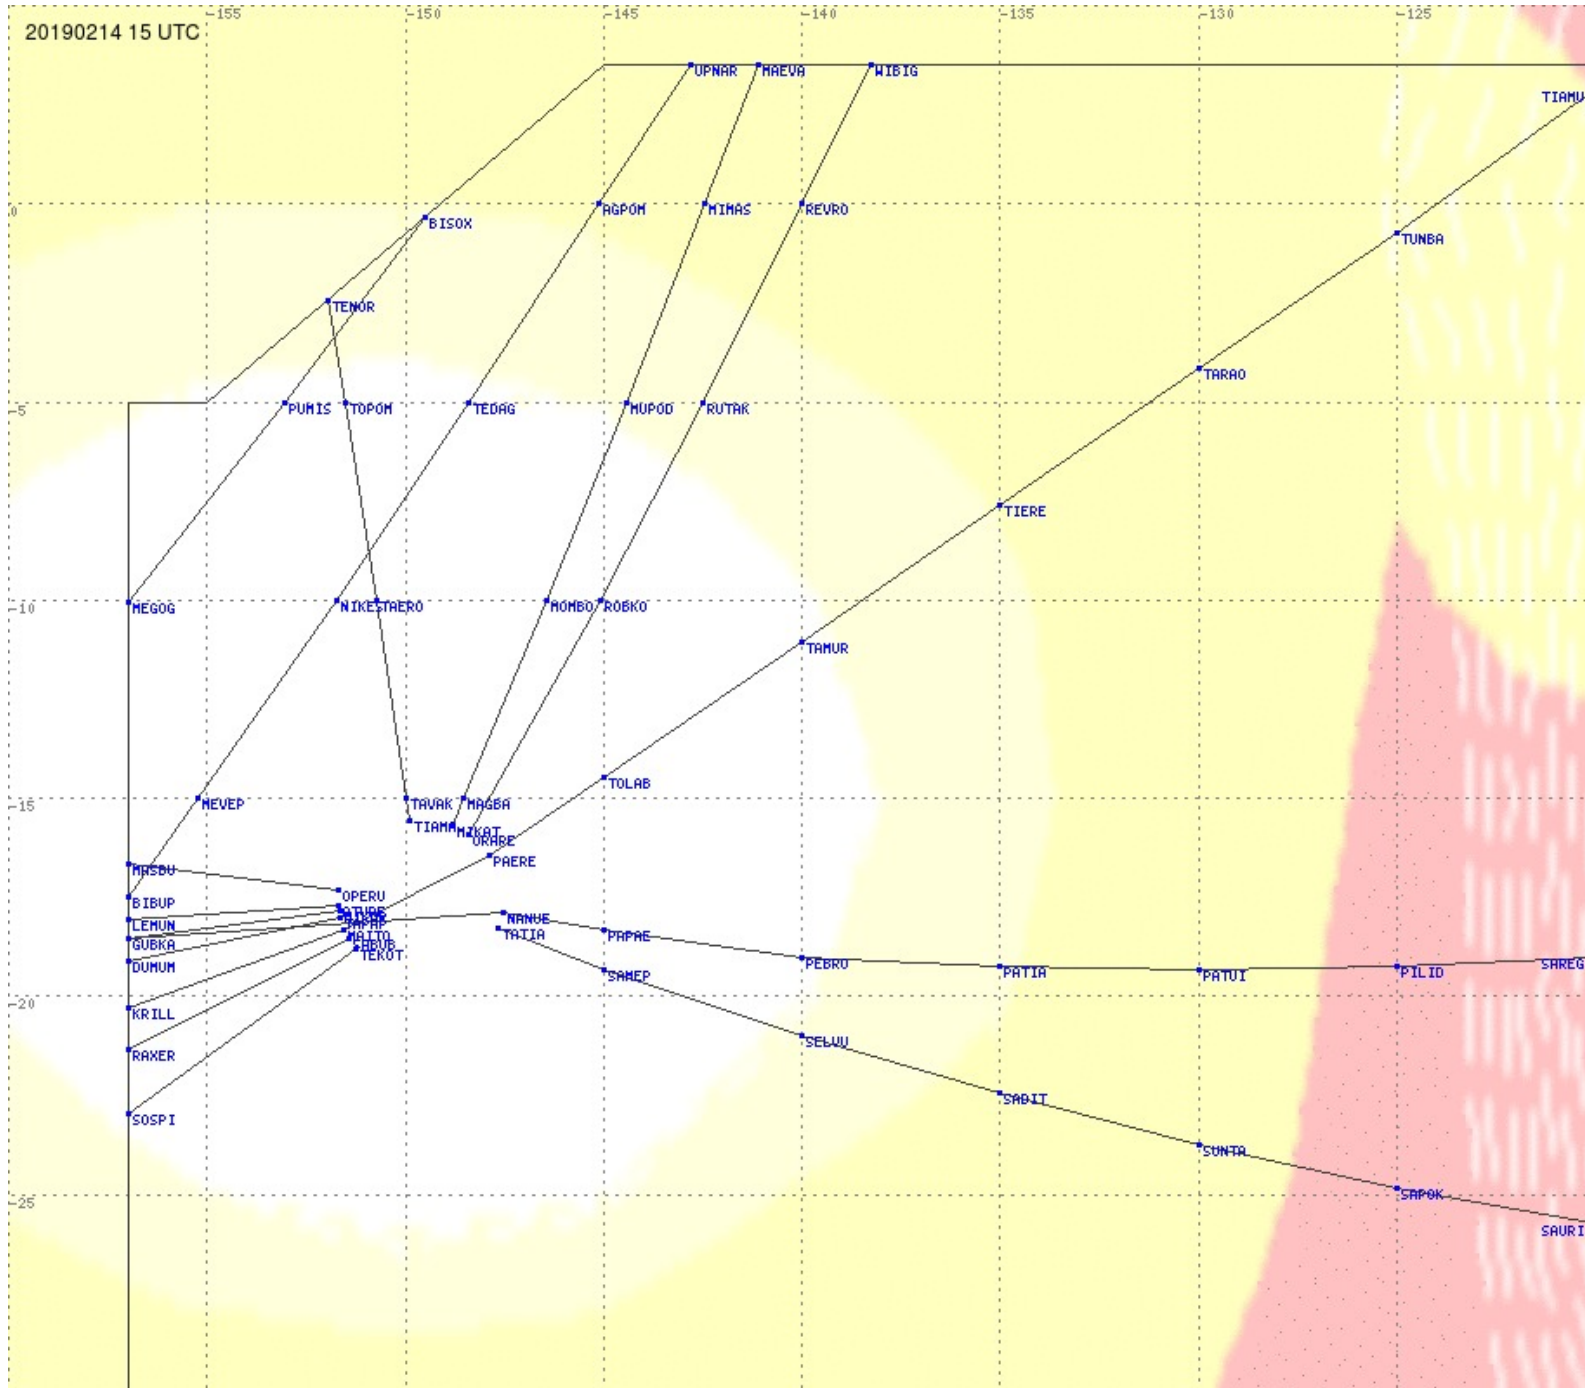

Tahiti FIR - HF Propag - 20190214

2.8 MHz 3.5 MHz 5.6 MHz 8.9 MHz 13.3 MHz 17.9 MHz None

Tahiti FIR - HF Propag - 20190214

2.8 MHz 3.5 MHz 5.6 MHz 8.9 MHz 13.3 MHz 17.9 MHz None

Tahiti FIR - HF Propag - 20190214

2.8 MHz 3.5 MHz 5.6 MHz 8.9 MHz 13.3 MHz 17.9 MHz None

Tahiti FIR - HF Propag - 20190214

Tahiti FIR - HF Propag - 20190214

Tahiti FIR - HF Propag - 20190214

Tahiti FIR - HF Propag - 20190214

2.8 MHz 3.5 MHz 5.6 MHz 8.9 MHz 13.3 MHz 17.9 MHz None