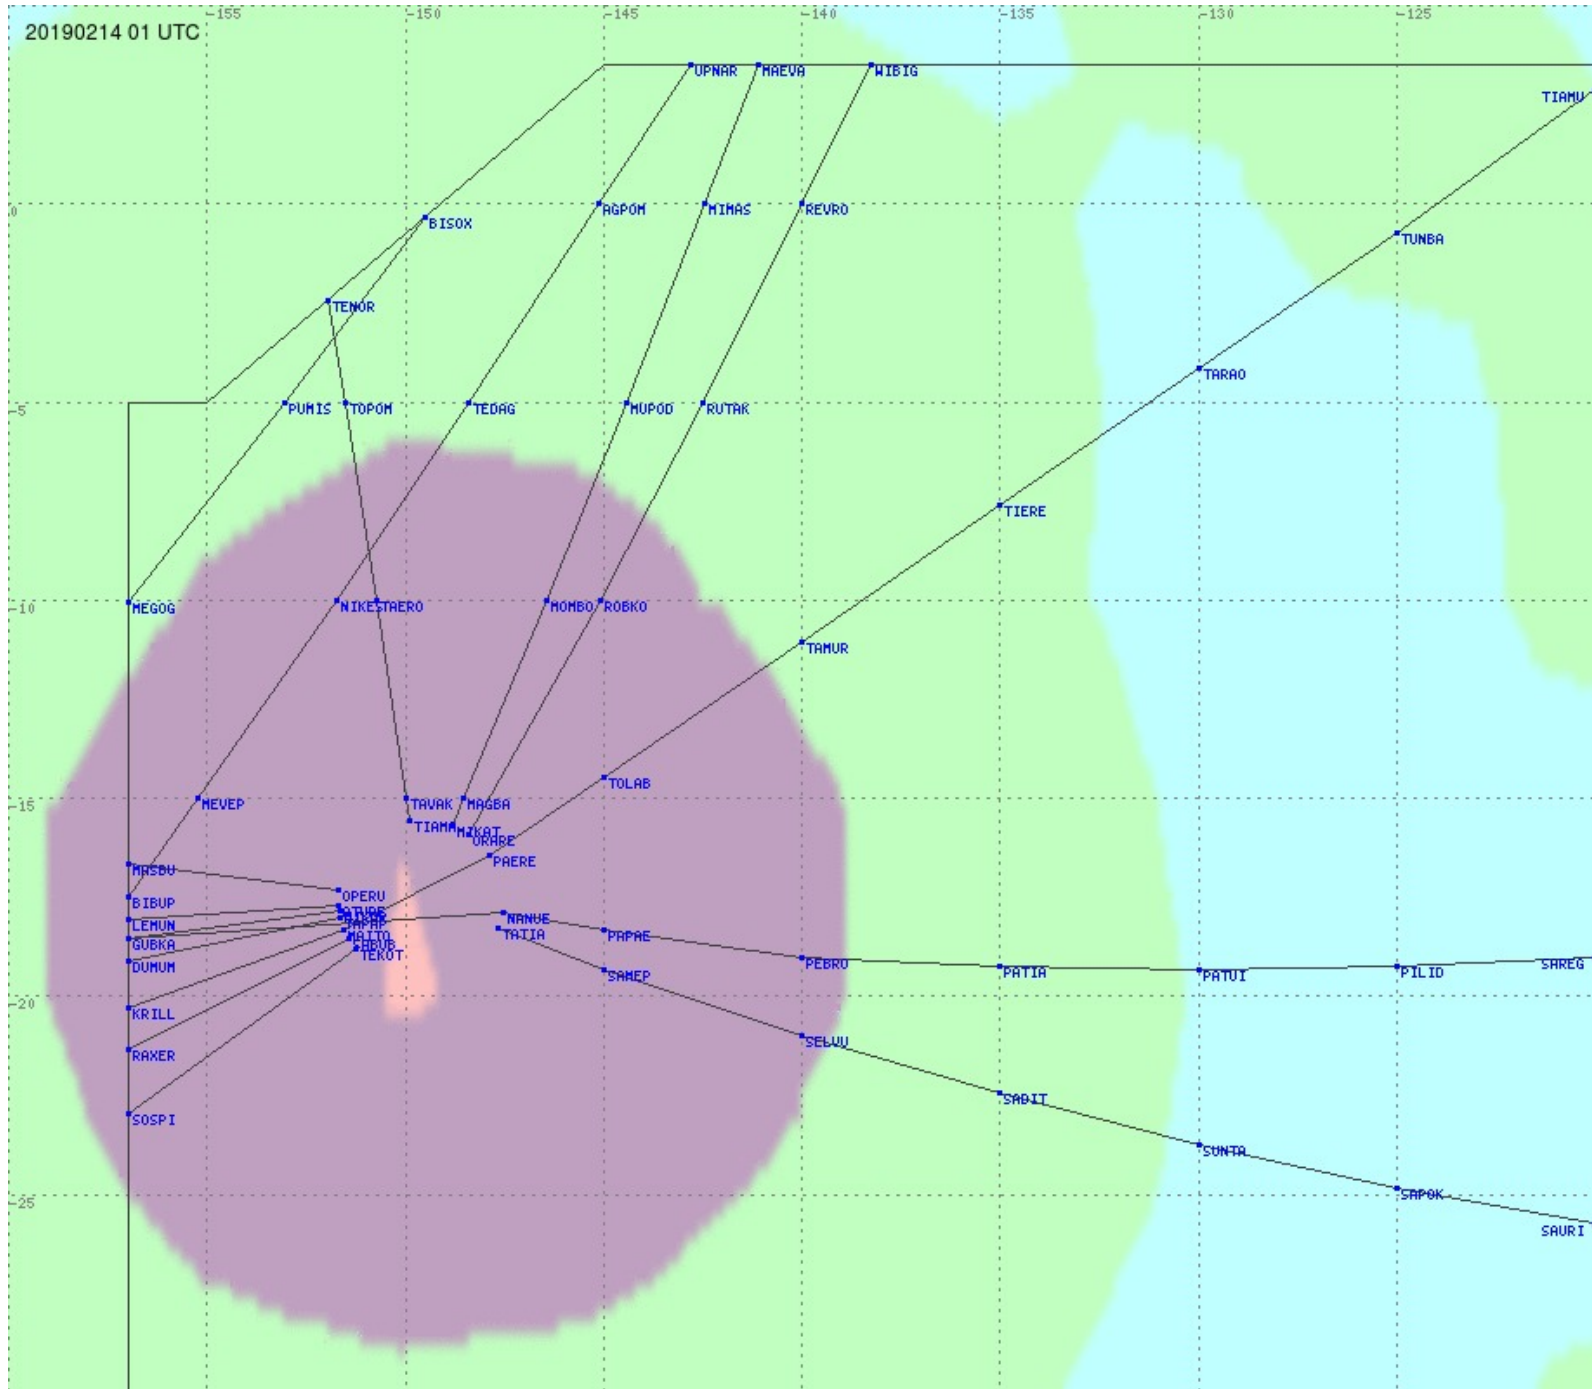

Tahiti FIR - HF Propag - 20190214

2.8 MHz 3.5 MHz 5.6 MHz 8.9 MHz 13.3 MHz 17.9 MHz None

Tahiti FIR - HF Propag - 20190214

2.8 MHz 3.5 MHz 5.6 MHz 8.9 MHz 13.3 MHz 17.9 MHz None

Tahiti FIR - HF Propag - 20190214

2.8 MHz 3.5 MHz 5.6 MHz 8.9 MHz 13.3 MHz 17.9 MHz None

Tahiti FIR - HF Propag - 20190214

2.8 MHz 3.5 MHz 5.6 MHz 8.9 MHz 13.3 MHz 17.9 MHz None

Tahiti FIR - HF Propag - 20190214

Tahiti FIR - HF Propag - 20190214