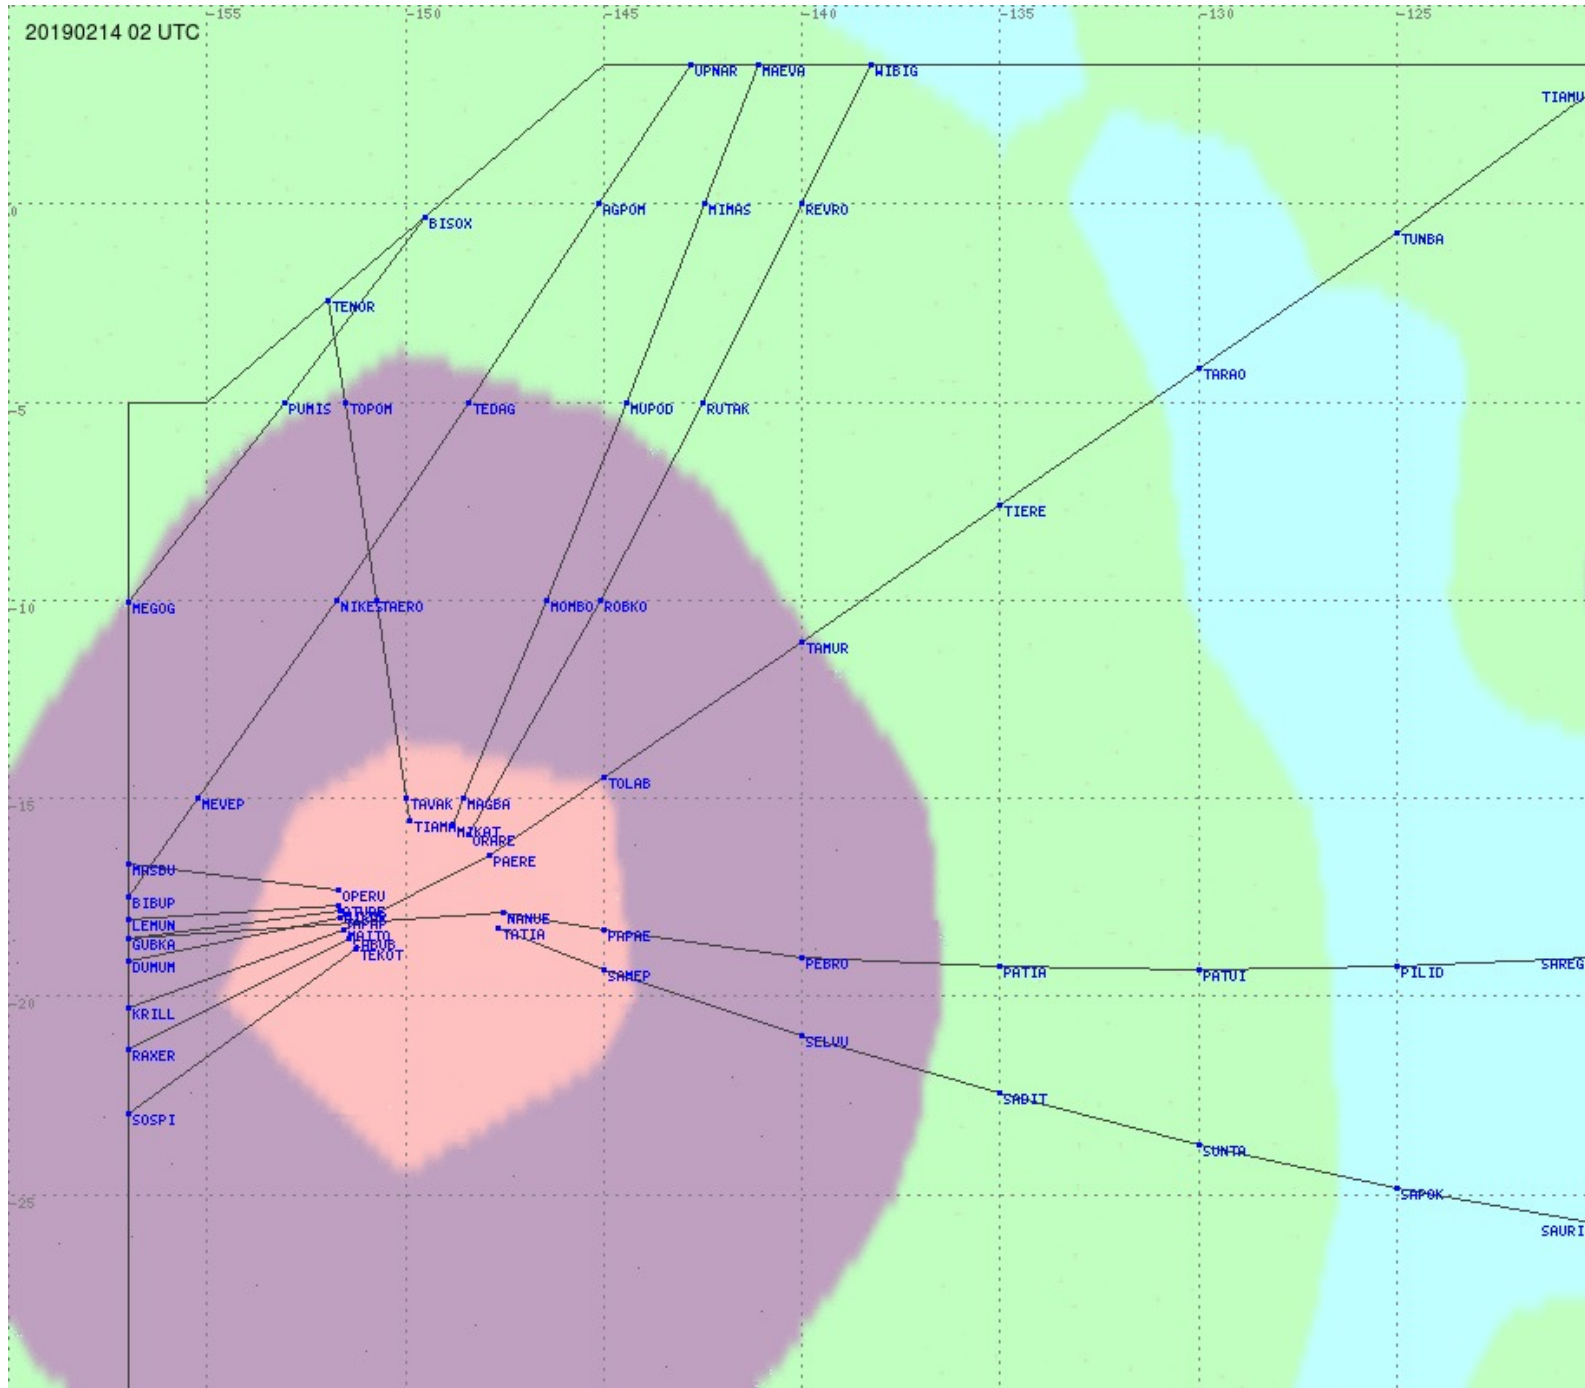

Tahiti FIR - HF Propag - 20190214

2.8 MHz 3.5 MHz 5.6 MHz 8.9 MHz 13.3 MHz 17.9 MHz None

Tahiti FIR - HF Propag - 20190214

2.8 MHz 3.5 MHz 5.6 MHz 8.9 MHz 13.3 MHz 17.9 MHz None

Tahiti FIR - HF Propag - 20190214

2.8 MHz 3.5 MHz 5.6 MHz 8.9 MHz 13.3 MHz 17.9 MHz None

Tahiti FIR - HF Propag - 20190214

2.8 MHz 3.5 MHz 5.6 MHz 8.9 MHz 13.3 MHz 17.9 MHz None

Tahiti FIR - HF Propag - 20190214

Tahiti FIR - HF Propag - 20190214