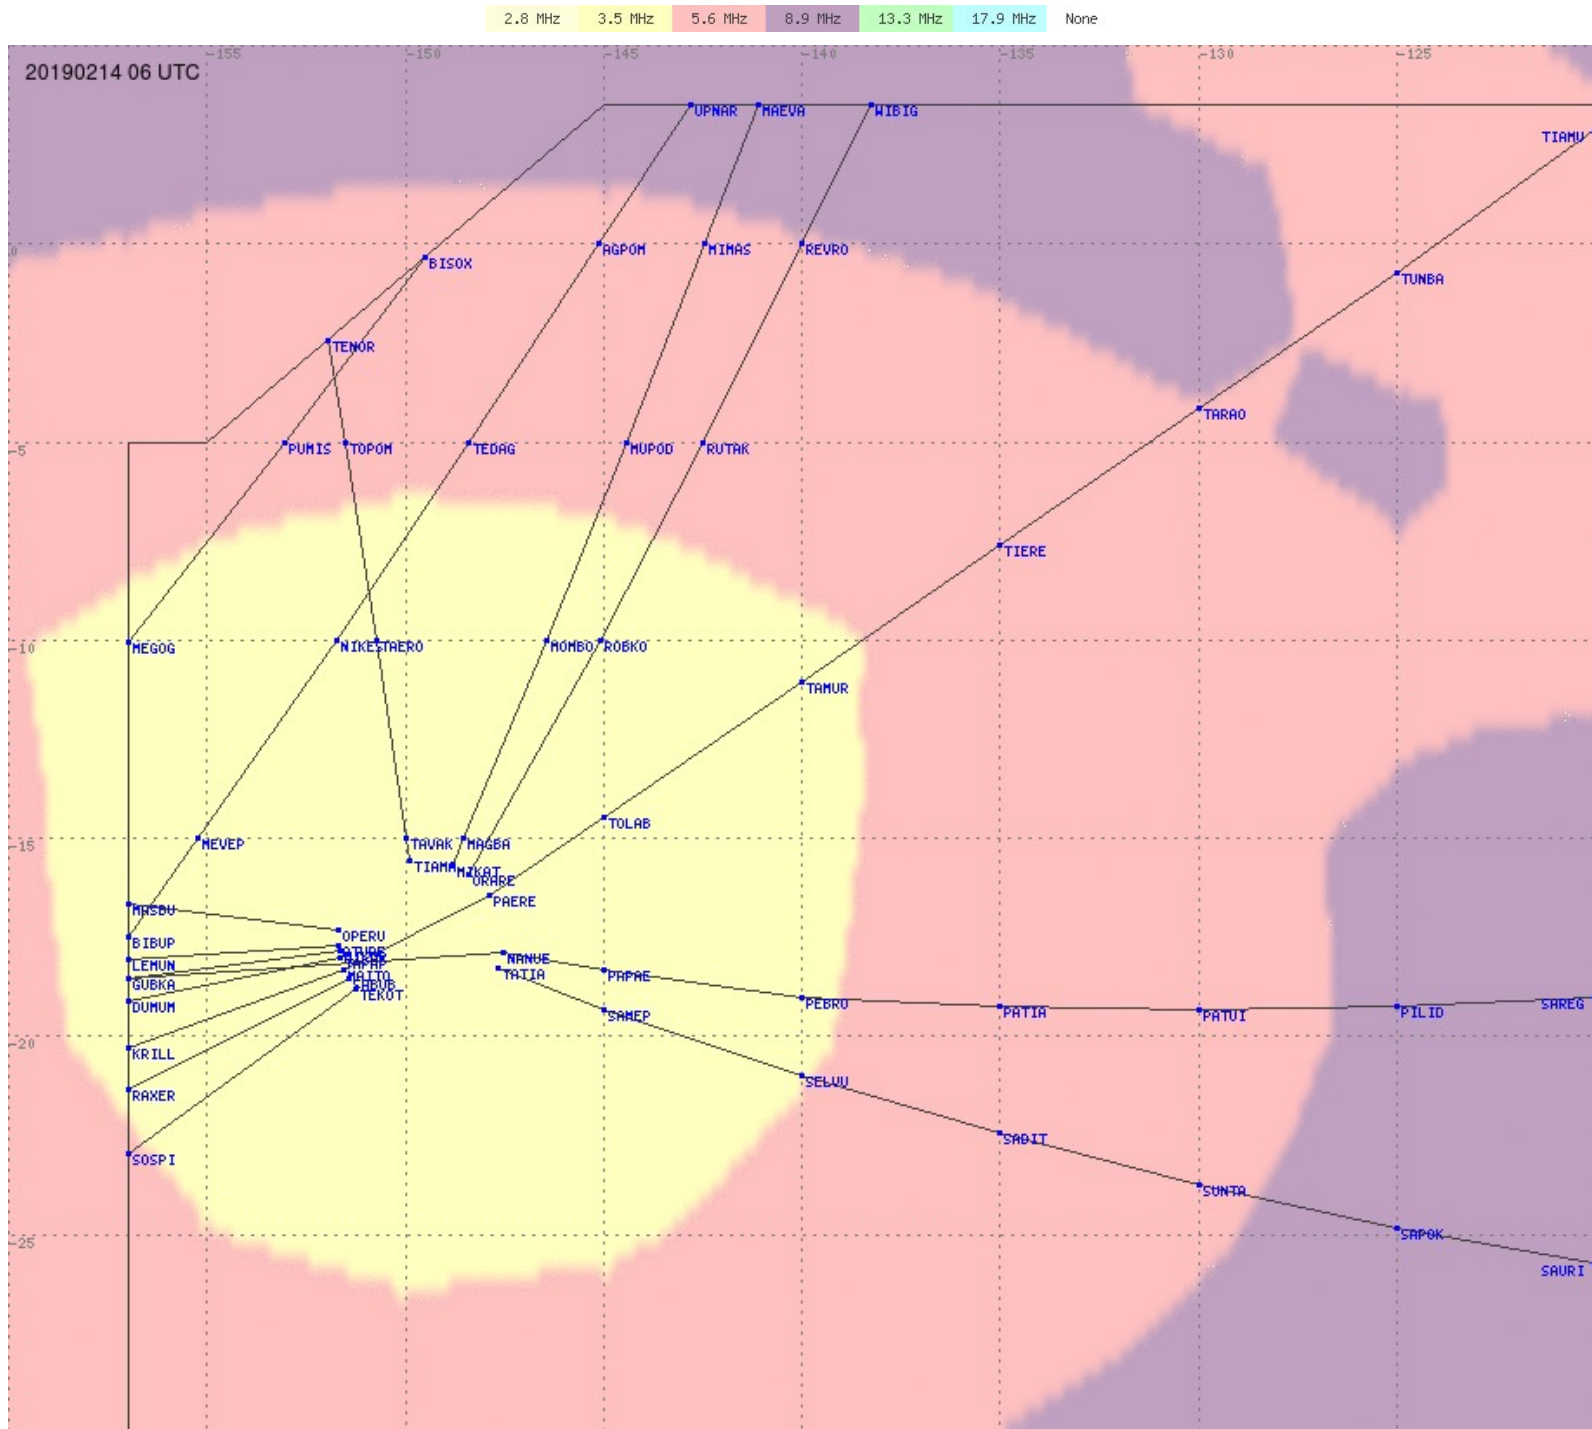

Tahiti FIR - HF Propag - 20190214