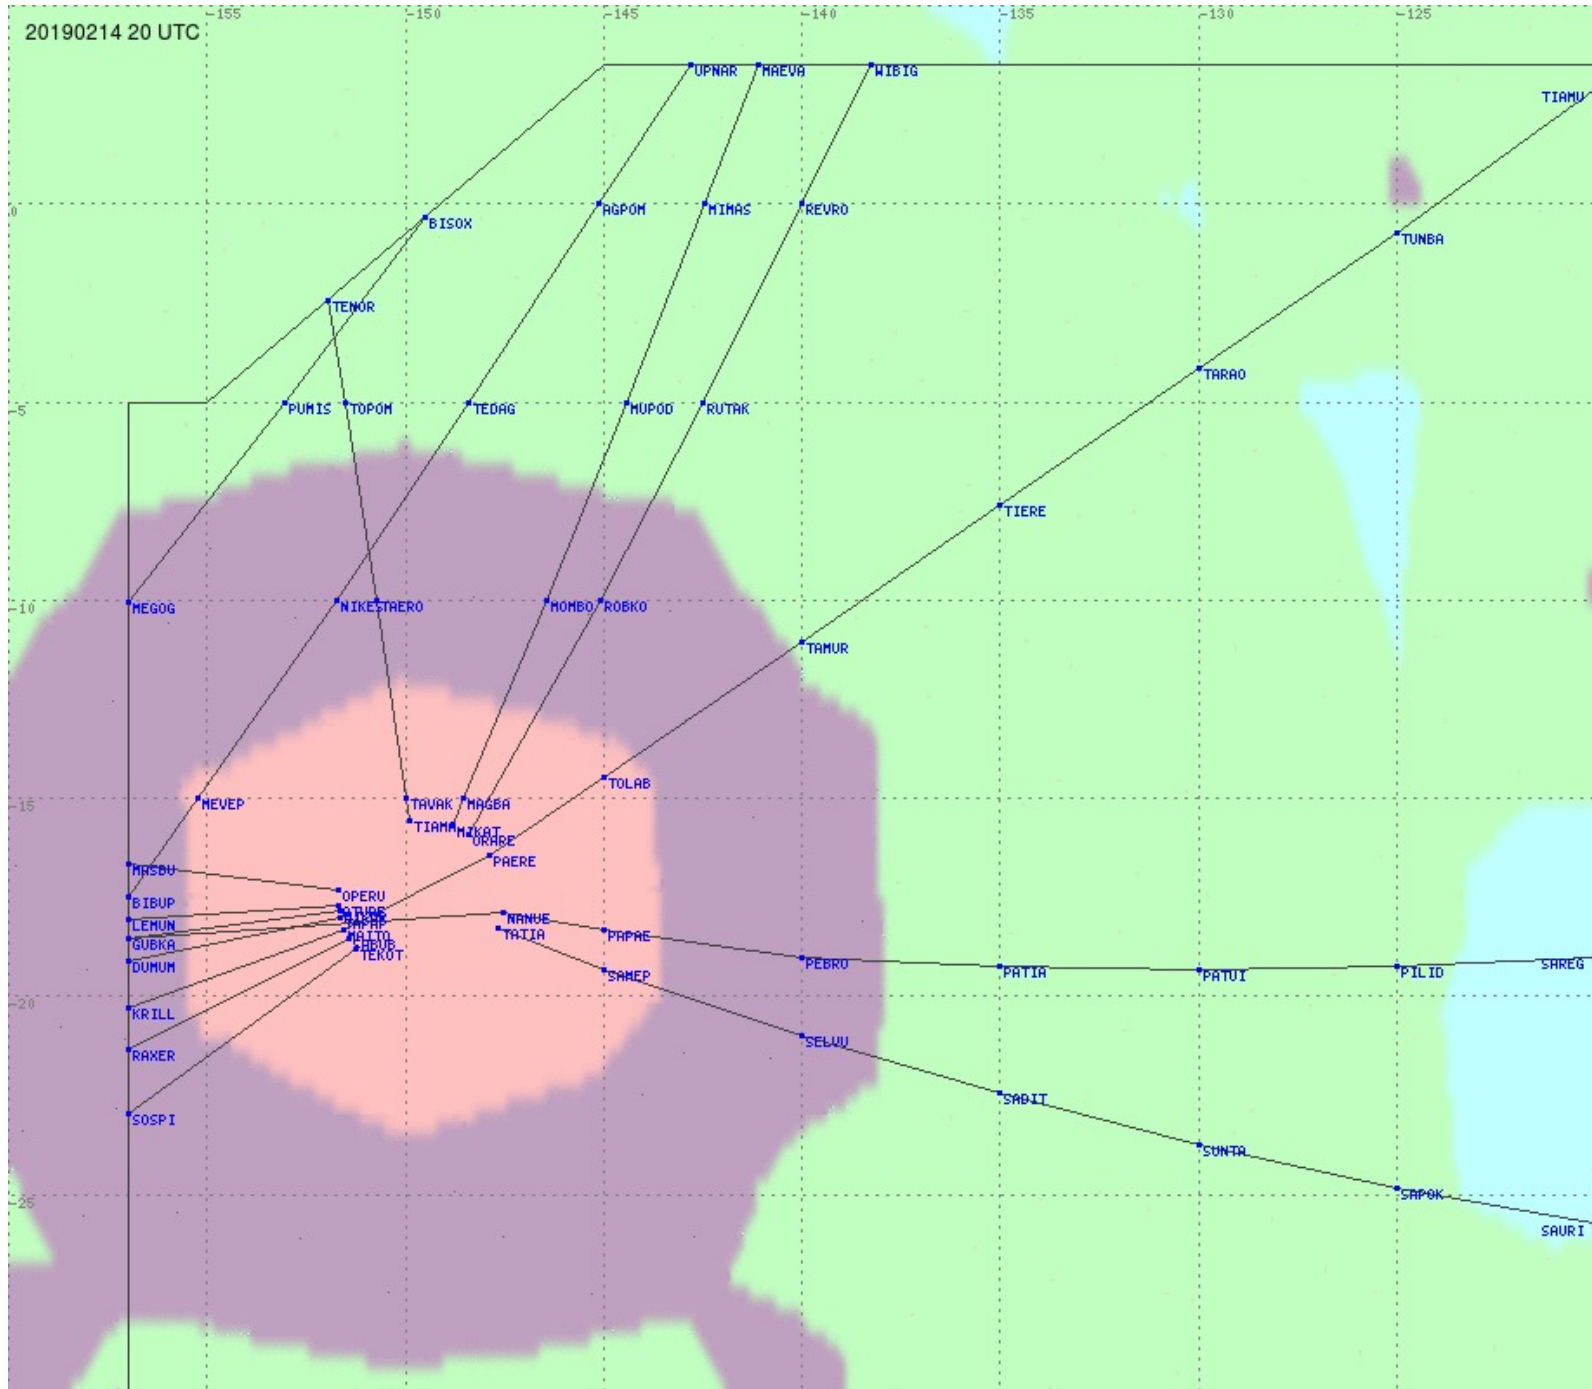

Tahiti FIR - HF Propag - 20190214

2.8 MHz 3.5 MHz 5.6 MHz 8.9 MHz 13.3 MHz 17.9 MHz None

Tahiti FIR - HF Propag - 20190214

2.8 MHz 3.5 MHz 5.6 MHz 8.9 MHz 13.3 MHz 17.9 MHz None

Tahiti FIR - HF Propag - 20190214

2.8 MHz 3.5 MHz 5.6 MHz 8.9 MHz 13.3 MHz 17.9 MHz None

Tahiti FIR - HF Propag - 20190214

Tahiti FIR - HF Propag - 20190214

Tahiti FIR - HF Propag - 20190214

Tahiti FIR - HF Propag - 20190214

2.8 MHz 3.5 MHz 5.6 MHz 8.9 MHz 13.3 MHz 17.9 MHz None