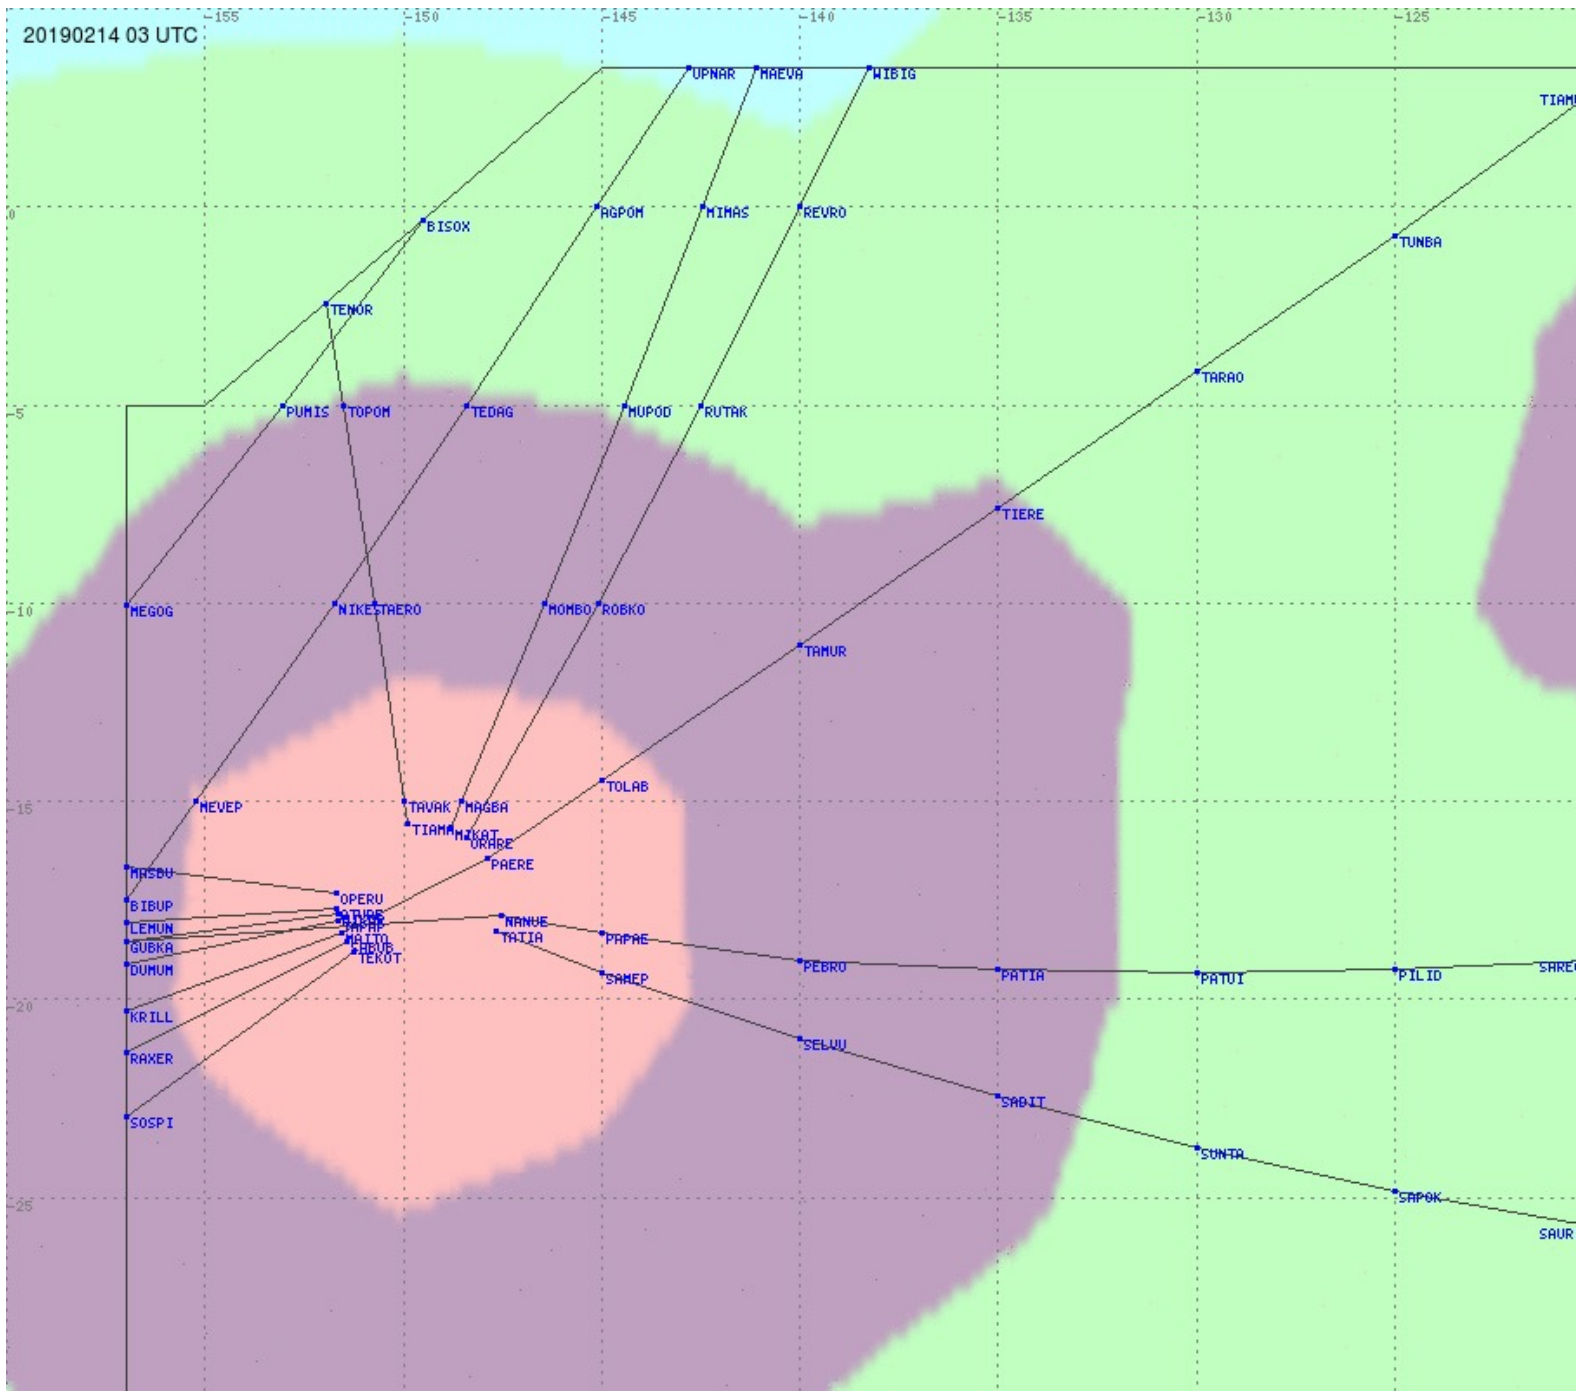

Tahiti FIR - HF Propag - 20190214

2.8 MHz 3.5 MHz 5.6 MHz 8.9 MHz 13.3 MHz 17.9 MHz None

Tahiti FIR - HF Propag - 20190214

2.8 MHz 3.5 MHz 5.6 MHz 8.9 MHz 13.3 MHz 17.9 MHz None

Tahiti FIR - HF Propag - 20190214

2.8 MHz 3.5 MHz 5.6 MHz 8.9 MHz 13.3 MHz 17.9 MHz None

Tahiti FIR - HF Propag - 20190214

2.8 MHz 3.5 MHz 5.6 MHz 8.9 MHz 13.3 MHz 17.9 MHz None

Tahiti FIR - HF Propag - 20190214

Tahiti FIR - HF Propag - 20190214