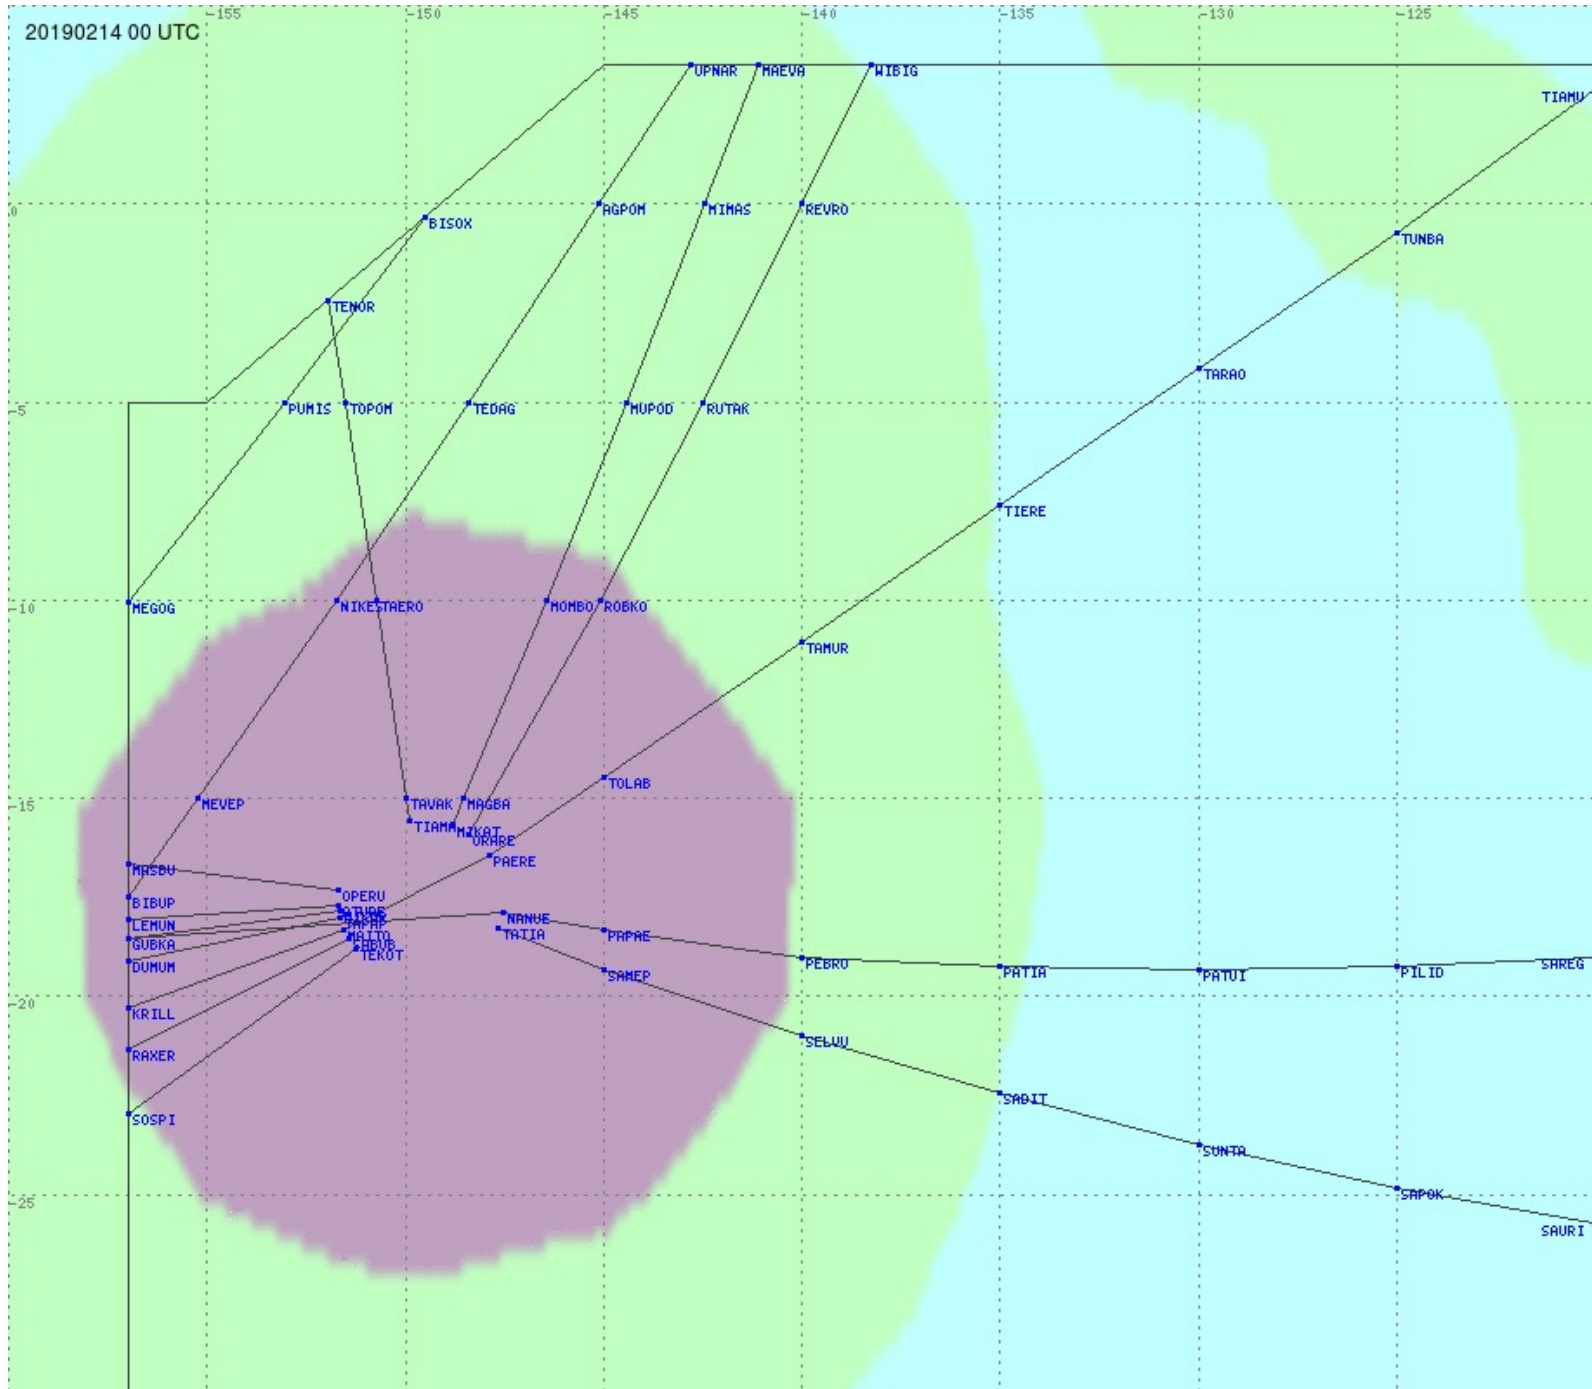

Tahiti FIR - HF Propag - 20190214

2.8 MHz 3.5 MHz 5.6 MHz 8.9 MHz 13.3 MHz 17.9 MHz None

Tahiti FIR - HF Propag - 20190214

2.8 MHz 3.5 MHz 5.6 MHz 8.9 MHz 13.3 MHz 17.9 MHz None

Tahiti FIR - HF Propag - 20190214

2.8 MHz 3.5 MHz 5.6 MHz 8.9 MHz 13.3 MHz 17.9 MHz None

Tahiti FIR - HF Propag - 20190214

2.8 MHz 3.5 MHz 5.6 MHz 8.9 MHz 13.3 MHz 17.9 MHz None

Tahiti FIR - HF Propag - 20190214

Tahiti FIR - HF Propag - 20190214