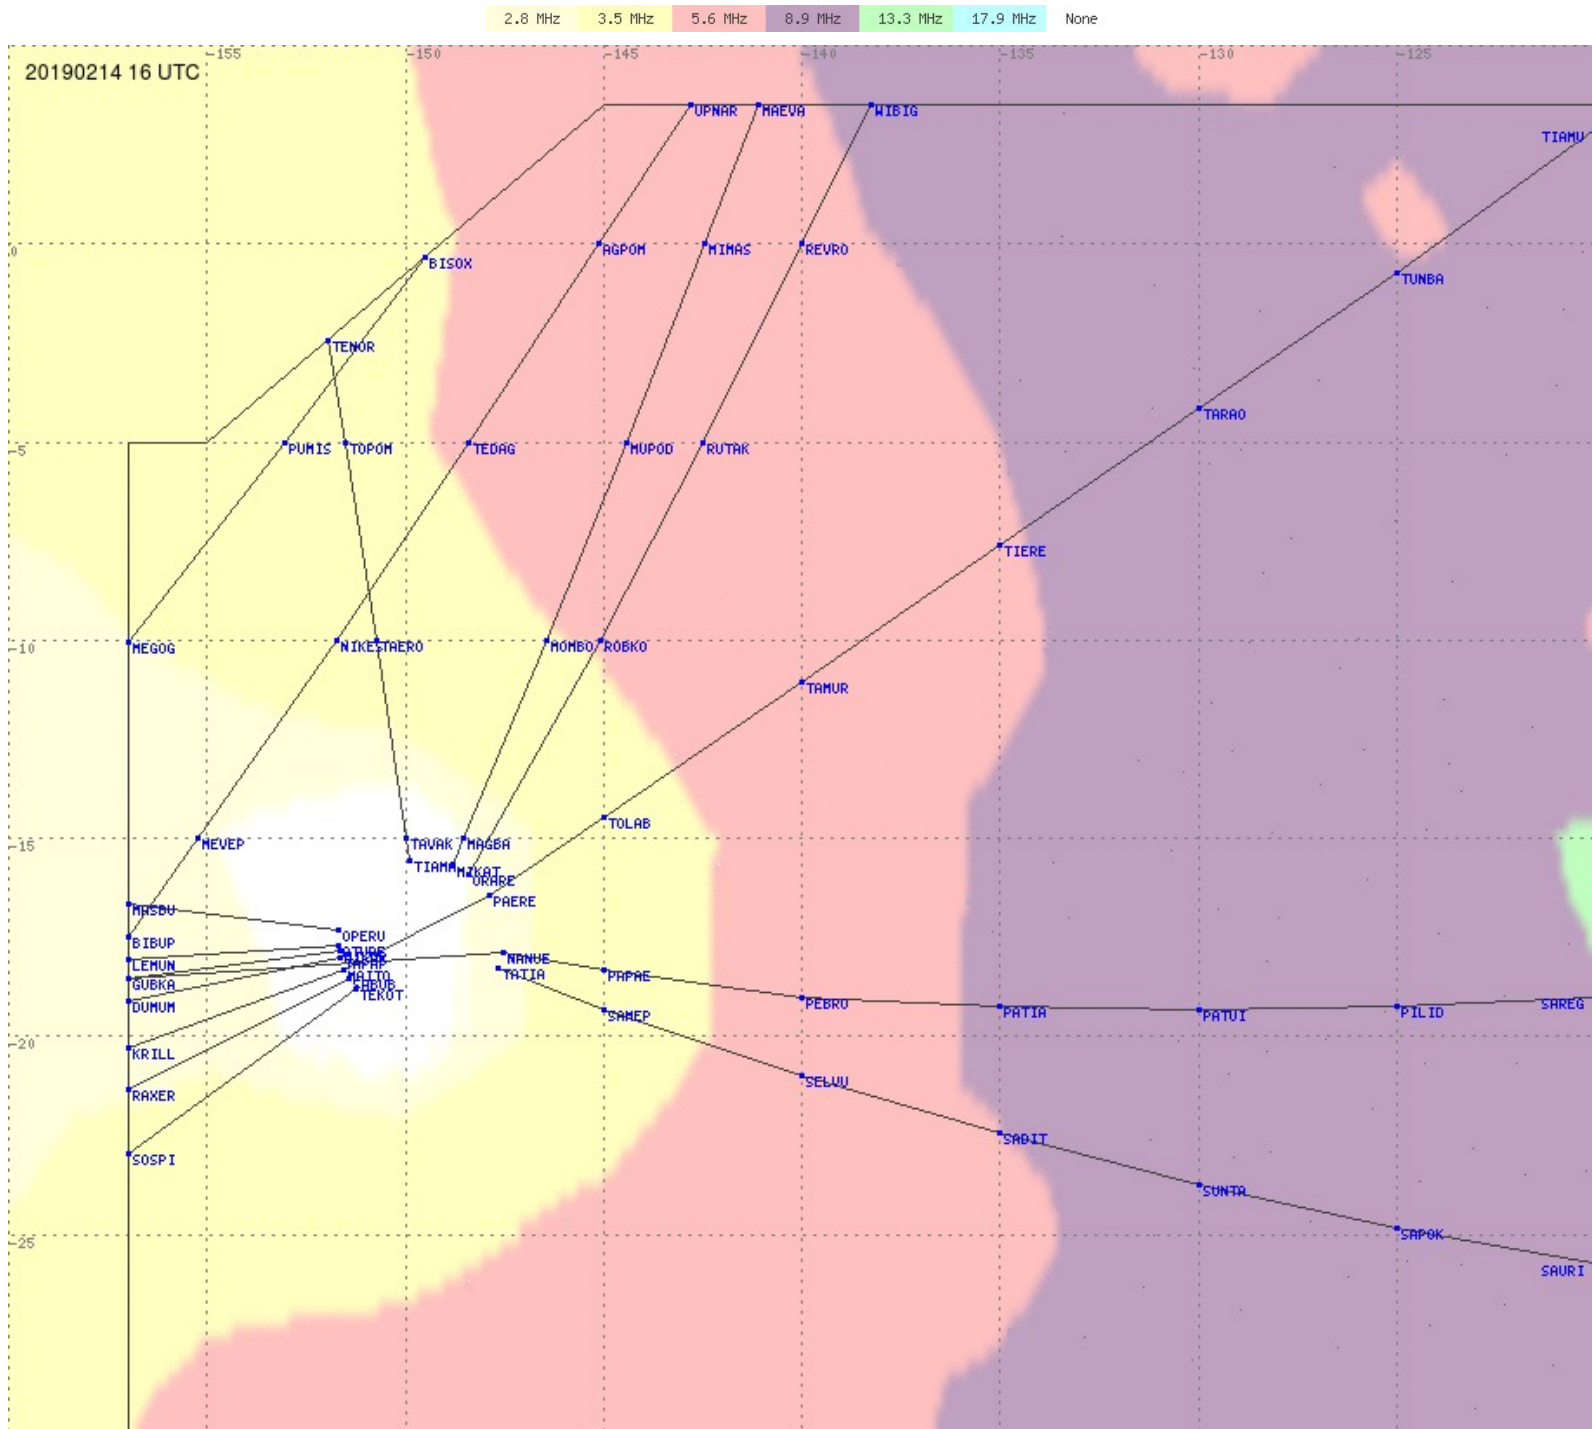

Tahiti FIR - HF Propag - 20190214

2.8 MHz 3.5 MHz 5.6 MHz 8.9 MHz 13.3 MHz 17.9 MHz None

Tahiti FIR - HF Propag - 20190214

2.8 MHz 3.5 MHz 5.6 MHz 8.9 MHz 13.3 MHz 17.9 MHz None

Tahiti FIR - HF Propag - 20190214

2.8 MHz 3.5 MHz 5.6 MHz 8.9 MHz 13.3 MHz 17.9 MHz None

Tahiti FIR - HF Propag - 20190214

Tahiti FIR - HF Propag - 20190214

Tahiti FIR - HF Propag - 20190214

Tahiti FIR - HF Propag - 20190214

2.8 MHz 3.5 MHz 5.6 MHz 8.9 MHz 13.3 MHz 17.9 MHz None