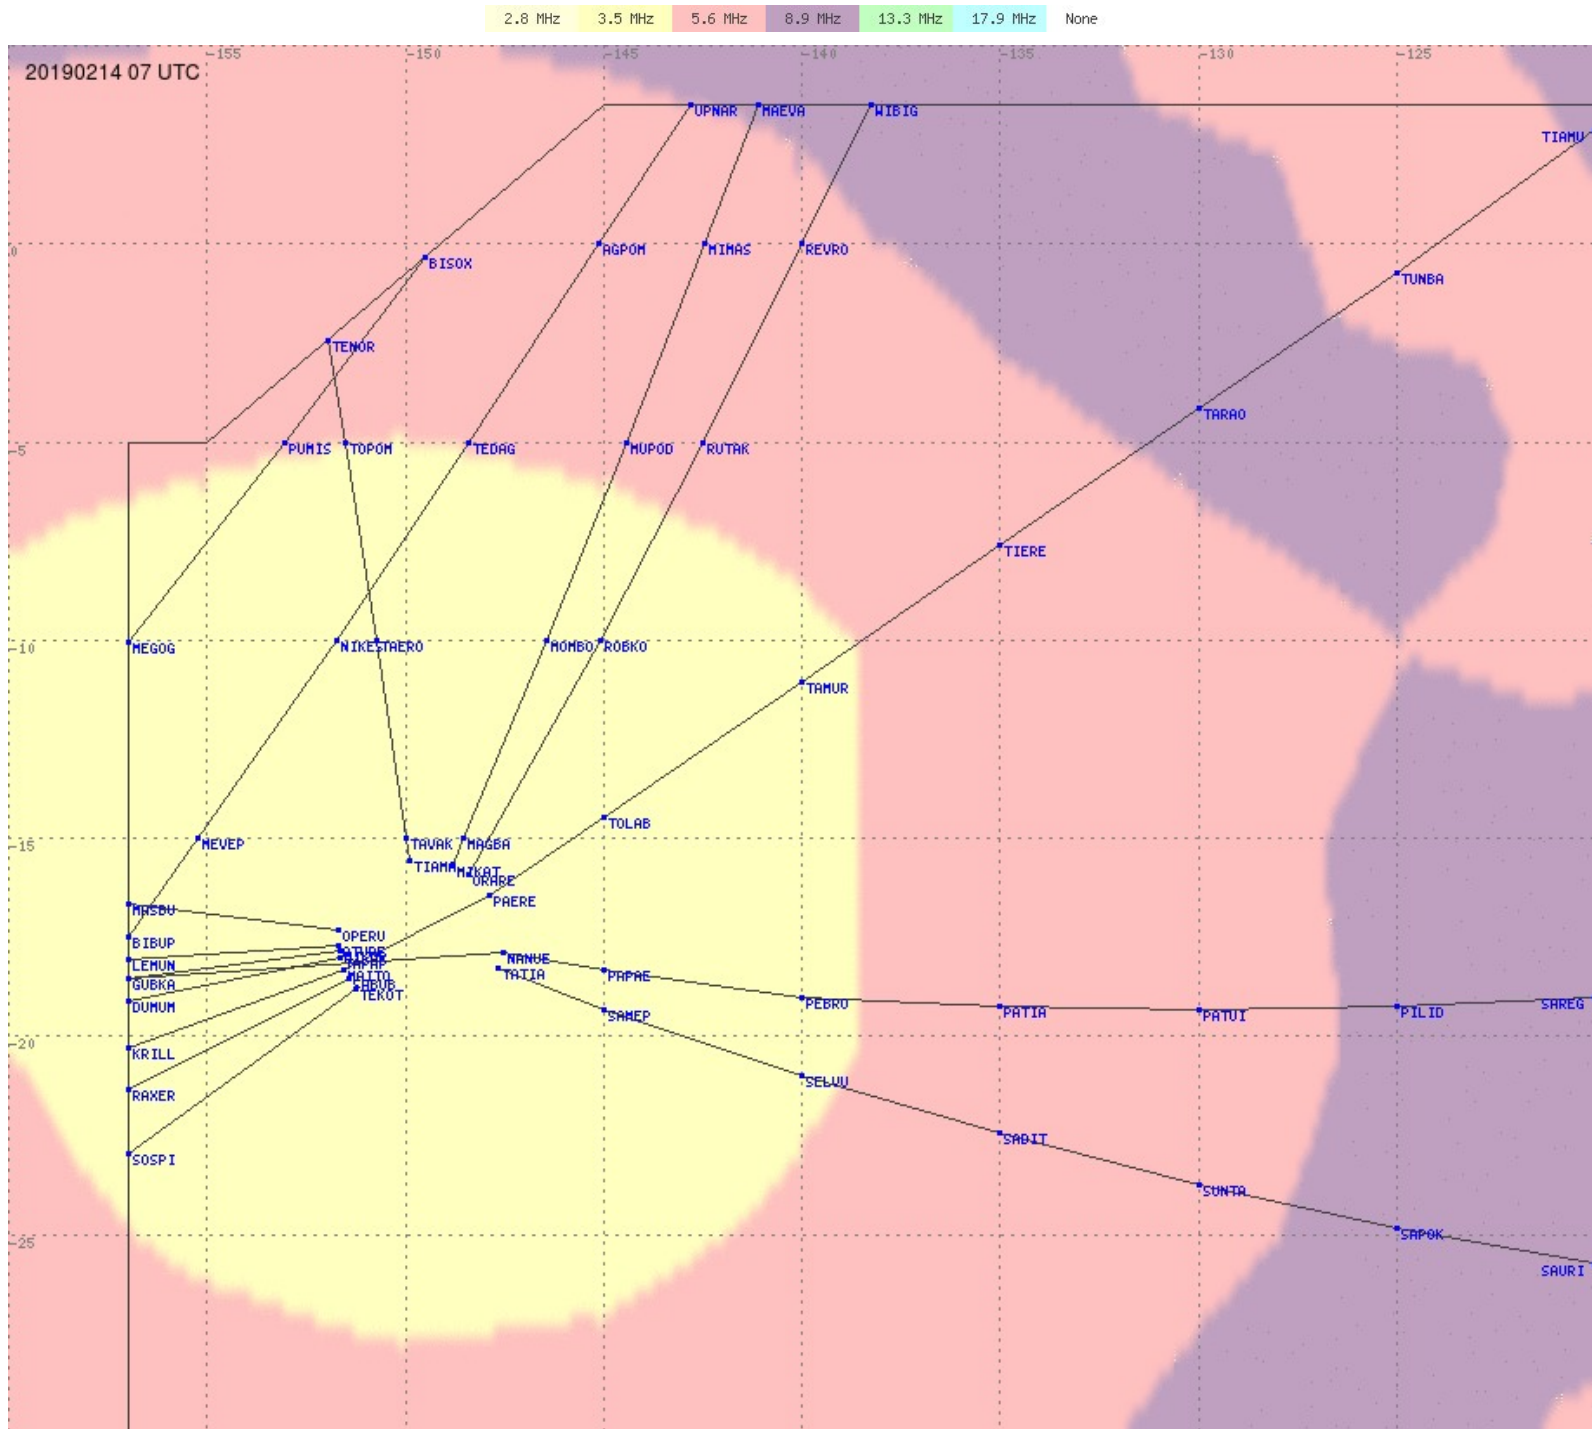

Tahiti FIR - HF Propag - 20190214