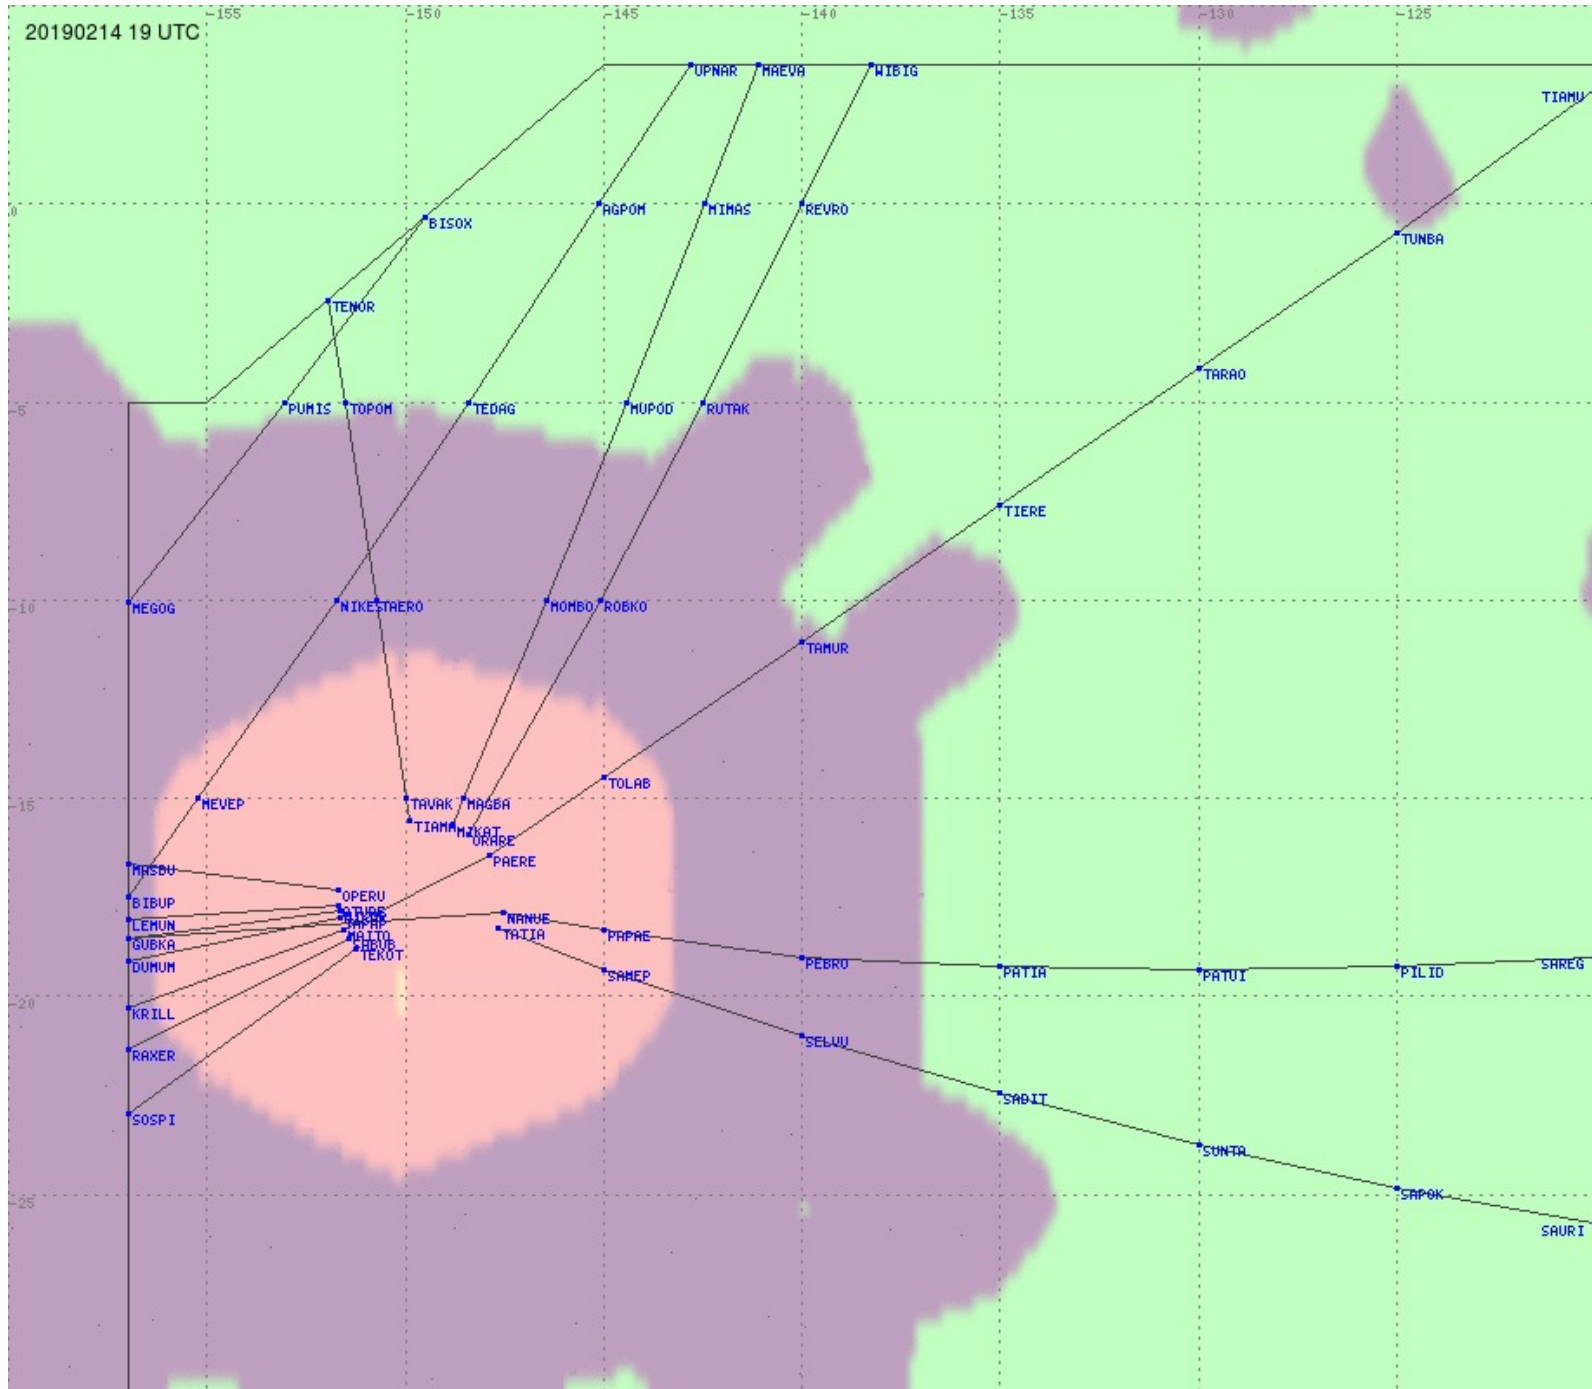

Tahiti FIR - HF Propag - 20190214

2.8 MHz 3.5 MHz 5.6 MHz 8.9 MHz 13.3 MHz 17.9 MHz None

Tahiti FIR - HF Propag - 20190214

2.8 MHz 3.5 MHz 5.6 MHz 8.9 MHz 13.3 MHz 17.9 MHz None

Tahiti FIR - HF Propag - 20190214

2.8 MHz 3.5 MHz 5.6 MHz 8.9 MHz 13.3 MHz 17.9 MHz None

Tahiti FIR - HF Propag - 20190214

Tahiti FIR - HF Propag - 20190214

Tahiti FIR - HF Propag - 20190214

Tahiti FIR - HF Propag - 20190214

2.8 MHz 3.5 MHz 5.6 MHz 8.9 MHz 13.3 MHz 17.9 MHz None