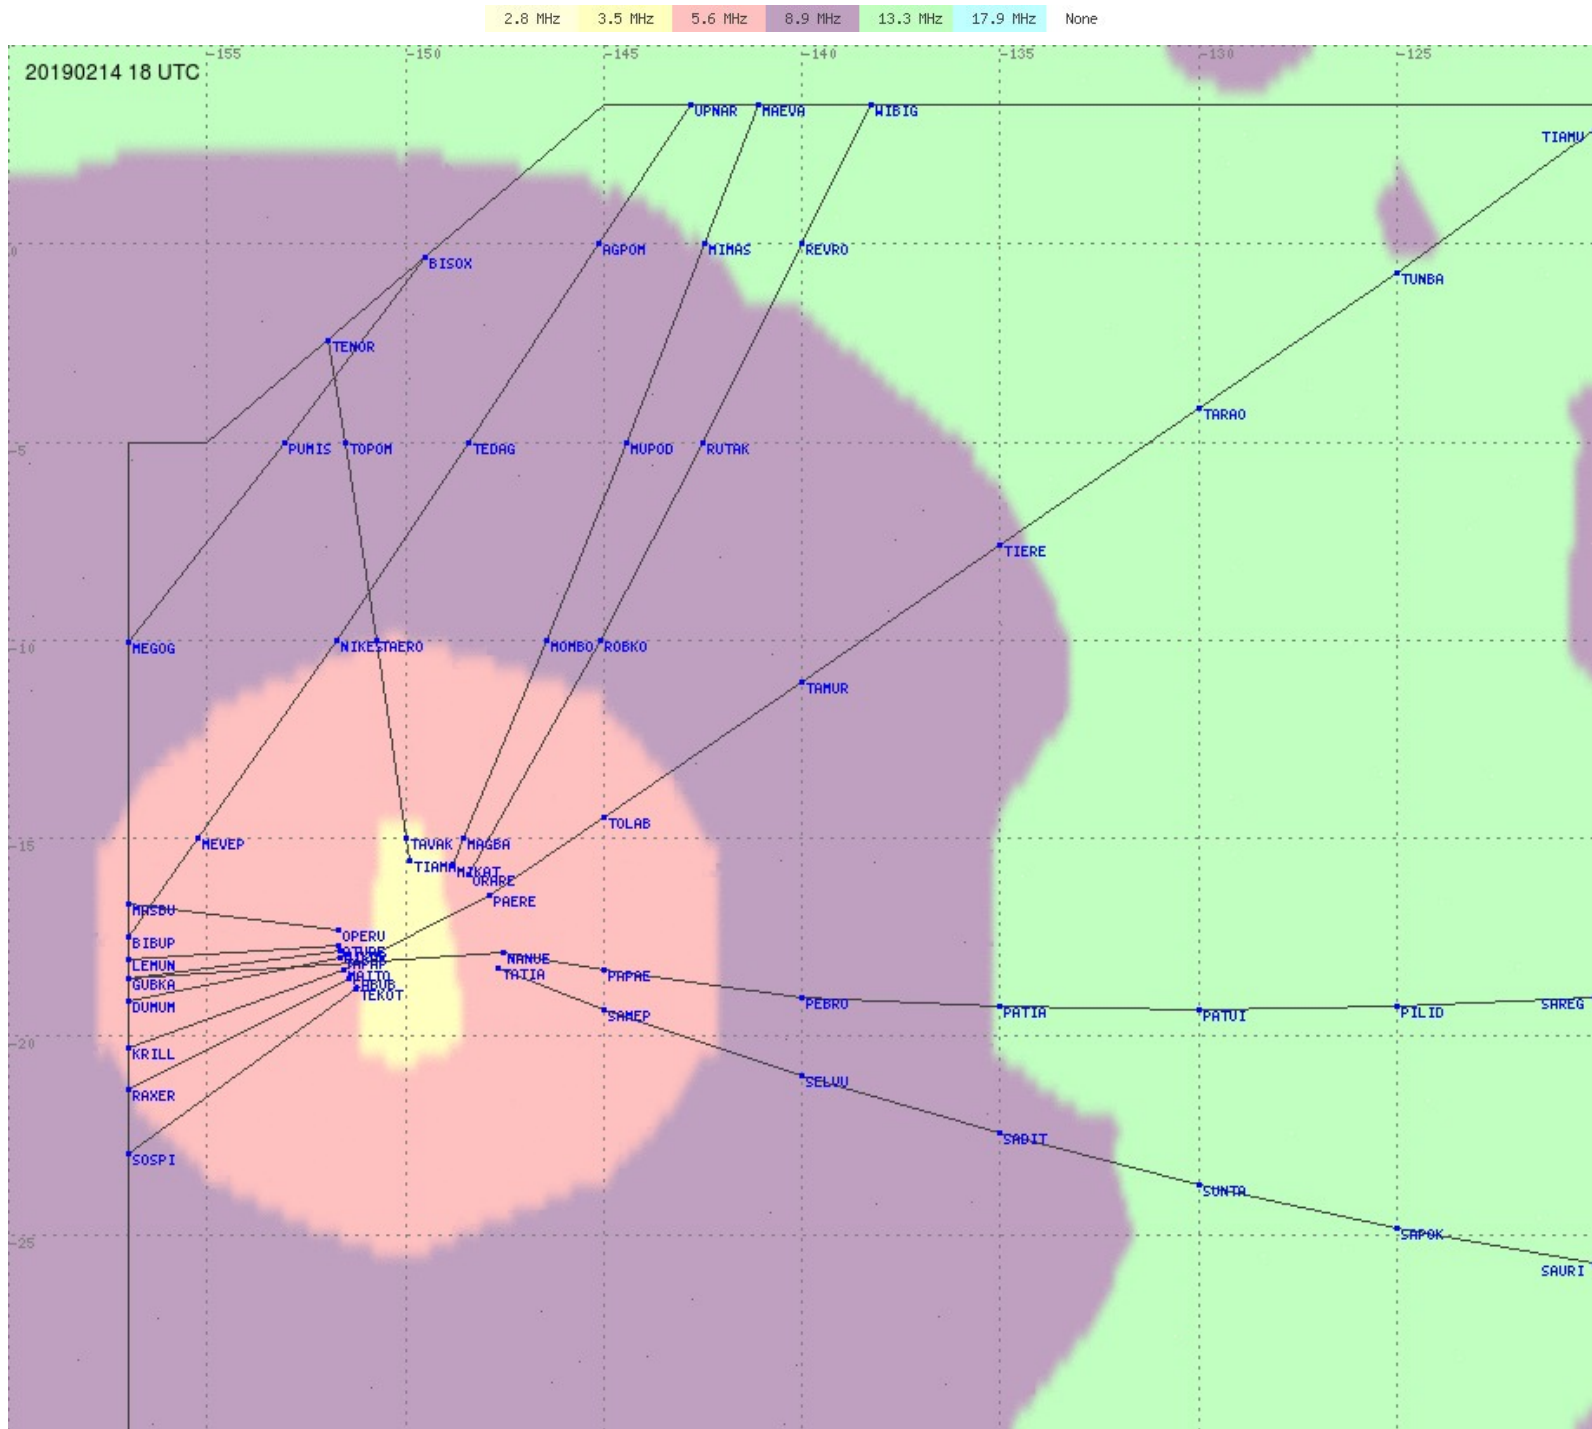

Tahiti FIR - HF Propag - 20190214

2.8 MHz 3.5 MHz 5.6 MHz 8.9 MHz 13.3 MHz 17.9 MHz None

Tahiti FIR - HF Propag - 20190214

2.8 MHz 3.5 MHz 5.6 MHz 8.9 MHz 13.3 MHz 17.9 MHz None

Tahiti FIR - HF Propag - 20190214

2.8 MHz 3.5 MHz 5.6 MHz 8.9 MHz 13.3 MHz 17.9 MHz None

Tahiti FIR - HF Propag - 20190214

Tahiti FIR - HF Propag - 20190214

Tahiti FIR - HF Propag - 20190214

Tahiti FIR - HF Propag - 20190214

2.8 MHz 3.5 MHz 5.6 MHz 8.9 MHz 13.3 MHz 17.9 MHz None