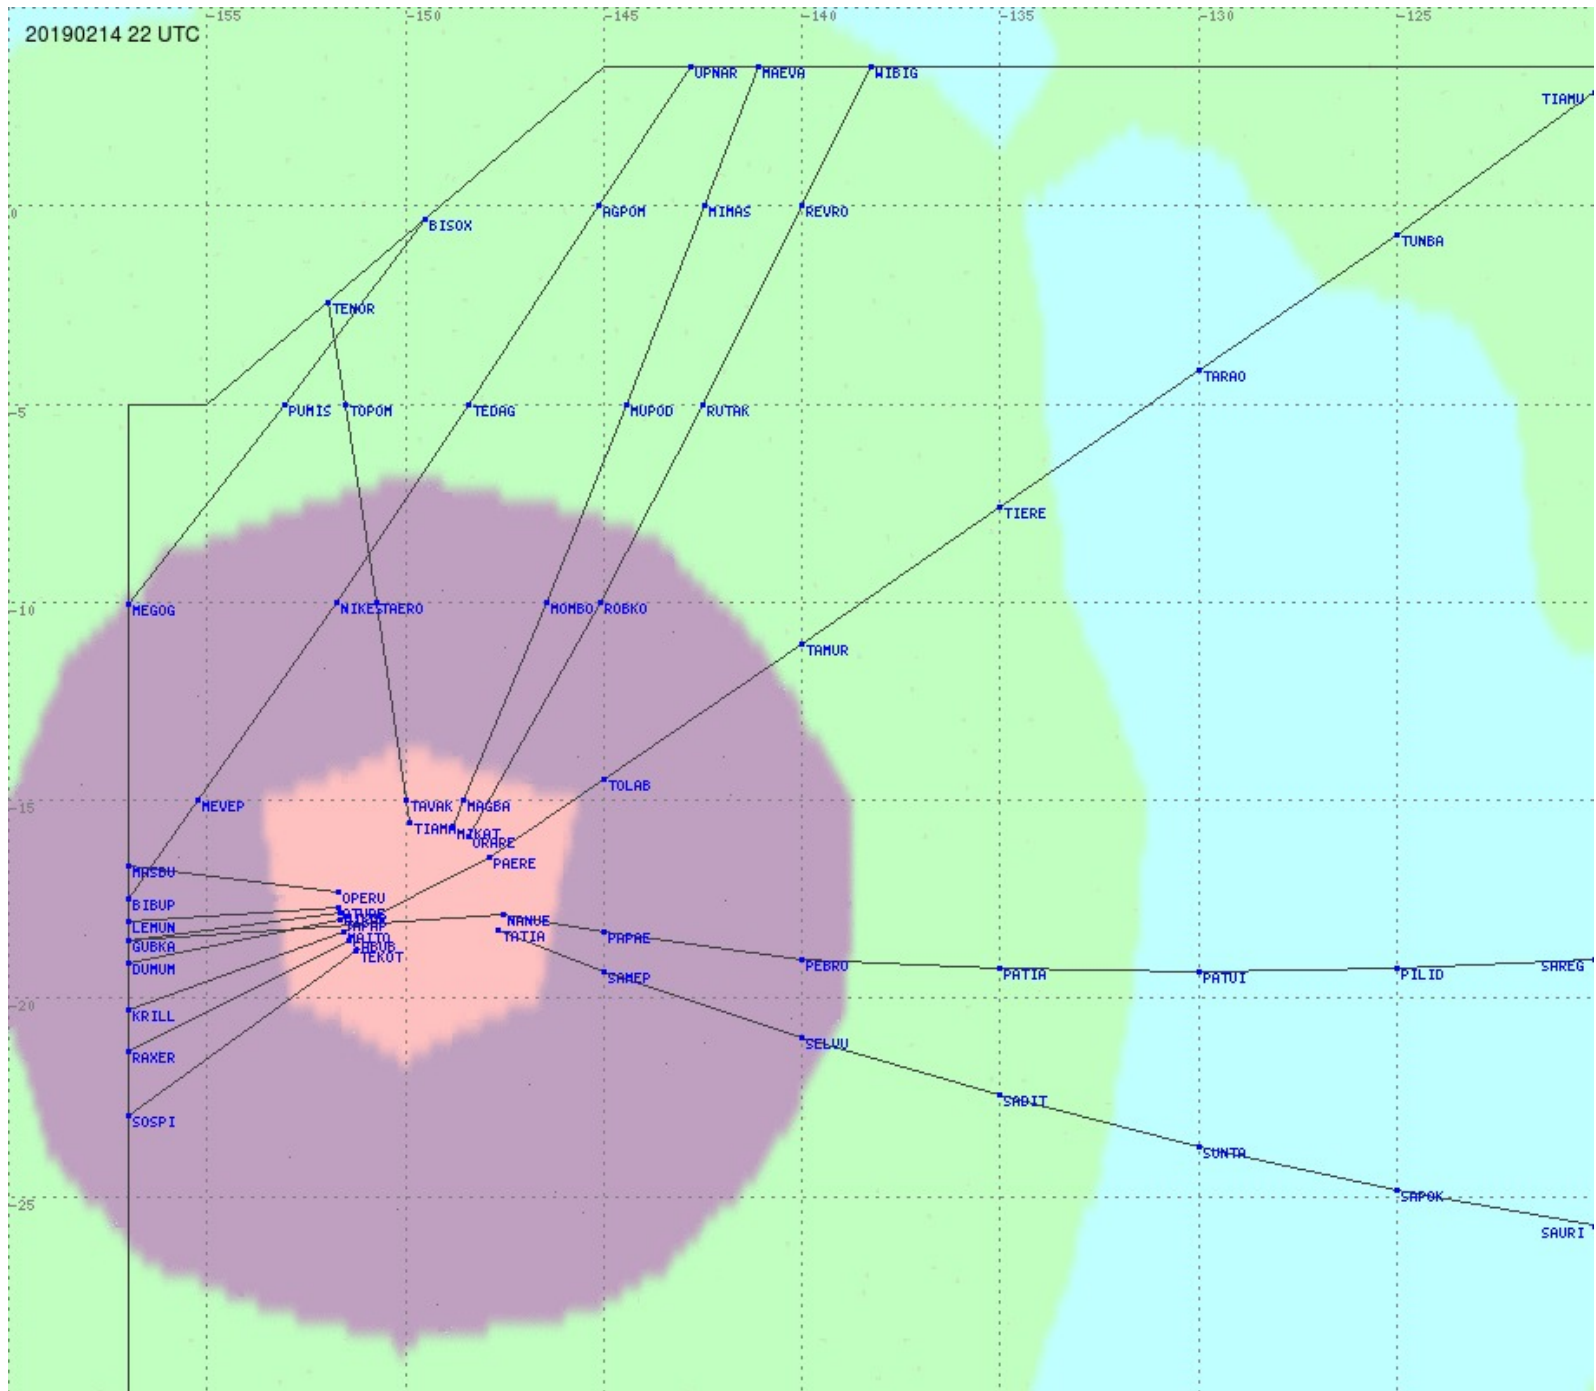

Tahiti FIR - HF Propag - 20190214

2.8 MHz 3.5 MHz 5.6 MHz 8.9 MHz 13.3 MHz 17.9 MHz None

Tahiti FIR - HF Propag - 20190214

2.8 MHz 3.5 MHz 5.6 MHz 8.9 MHz 13.3 MHz 17.9 MHz None

Tahiti FIR - HF Propag - 20190214

2.8 MHz 3.5 MHz 5.6 MHz 8.9 MHz 13.3 MHz 17.9 MHz None

Tahiti FIR - HF Propag - 20190214

Tahiti FIR - HF Propag - 20190214

Tahiti FIR - HF Propag - 20190214

Tahiti FIR - HF Propag - 20190214

2.8 MHz 3.5 MHz 5.6 MHz 8.9 MHz 13.3 MHz 17.9 MHz None

2.8 MHz 3.5 MHz 5.6 MHz 8.9 MHz 13.3 MHz 17.9 MHz None

Tahiti FIR - HF Propag - 20190214

2.8 MHz 3.5 MHz 5.6 MHz 8.9 MHz 13.3 MHz 17.9 MHz None