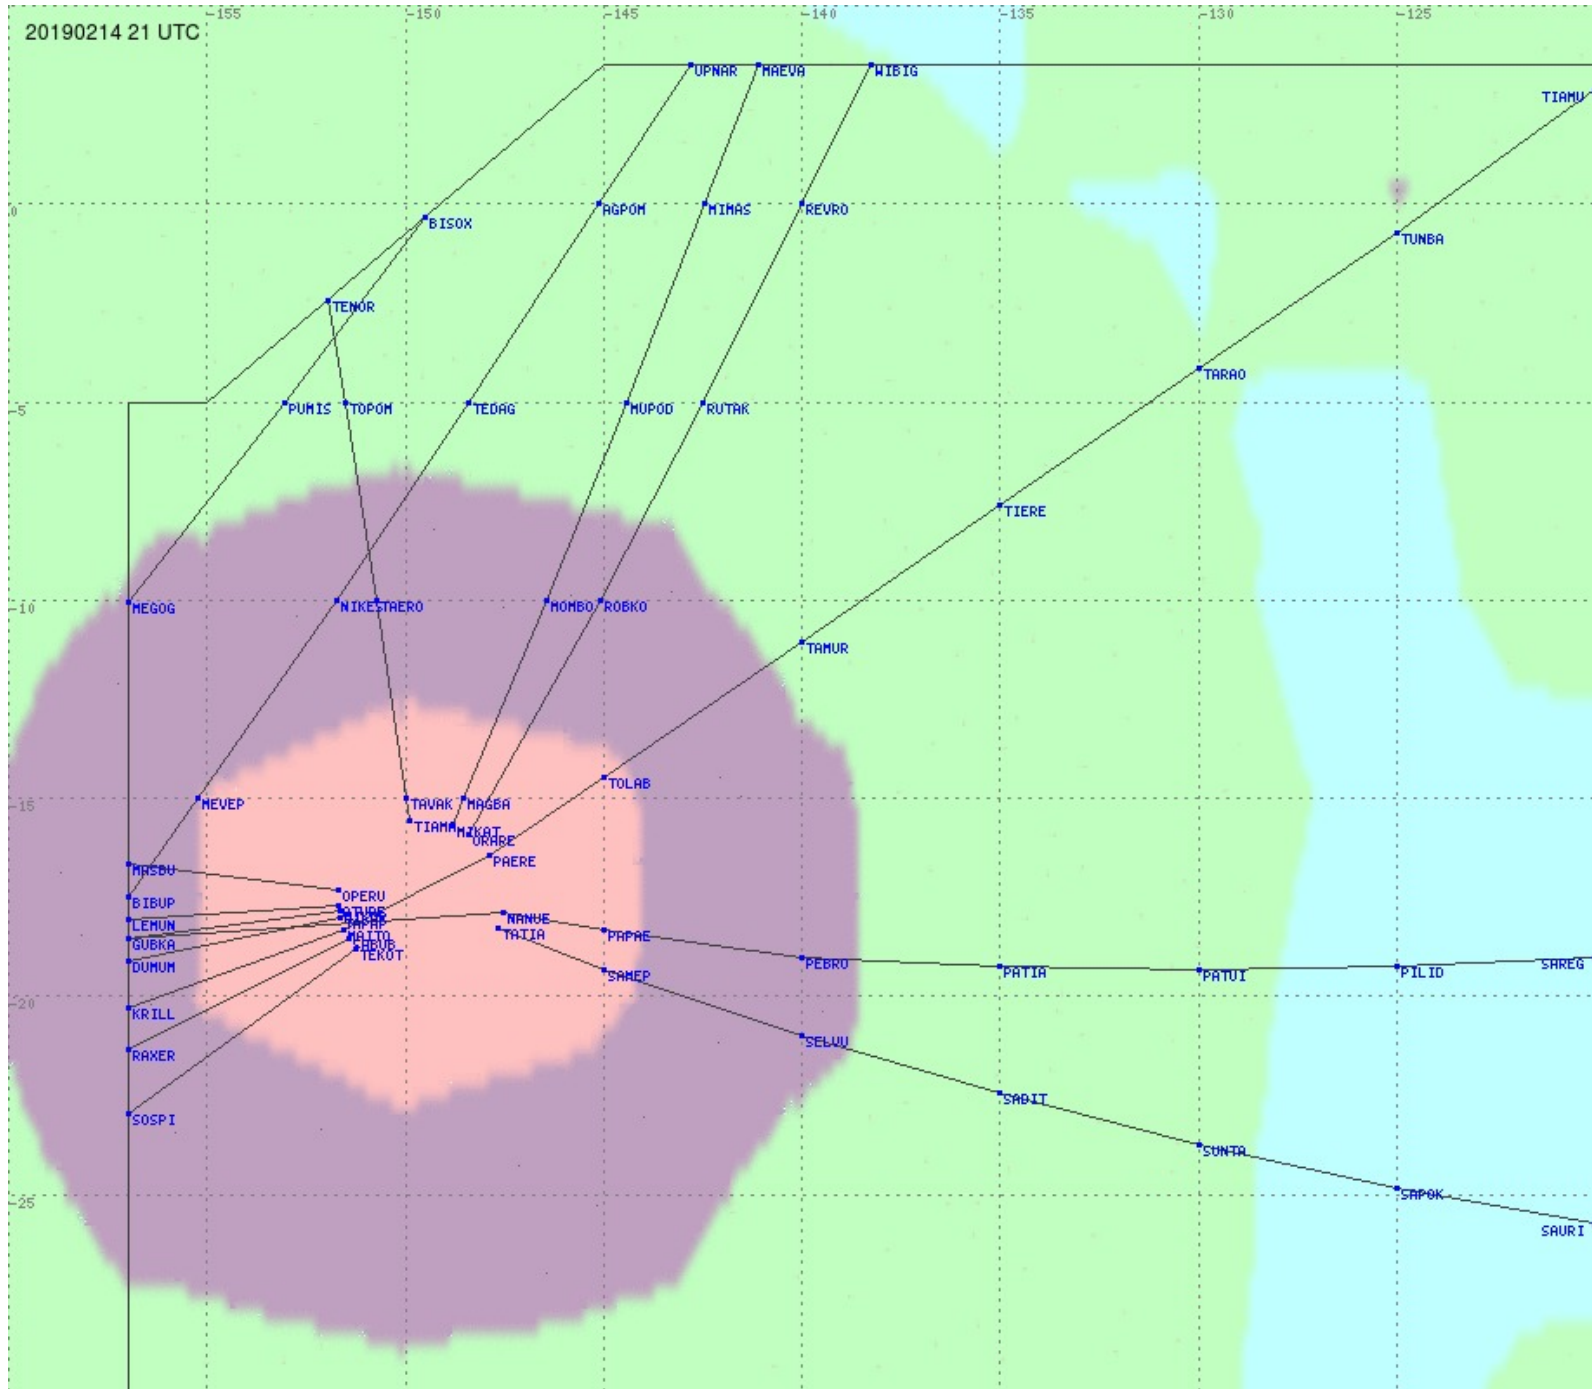

Tahiti FIR - HF Propag - 20190214

2.8 MHz 3.5 MHz 5.6 MHz 8.9 MHz 13.3 MHz 17.9 MHz None

Tahiti FIR - HF Propag - 20190214

2.8 MHz 3.5 MHz 5.6 MHz 8.9 MHz 13.3 MHz 17.9 MHz None

Tahiti FIR - HF Propag - 20190214

2.8 MHz 3.5 MHz 5.6 MHz 8.9 MHz 13.3 MHz 17.9 MHz None

Tahiti FIR - HF Propag - 20190214

Tahiti FIR - HF Propag - 20190214

Tahiti FIR - HF Propag - 20190214

Tahiti FIR - HF Propag - 20190214

2.8 MHz 3.5 MHz 5.6 MHz 8.9 MHz 13.3 MHz 17.9 MHz None