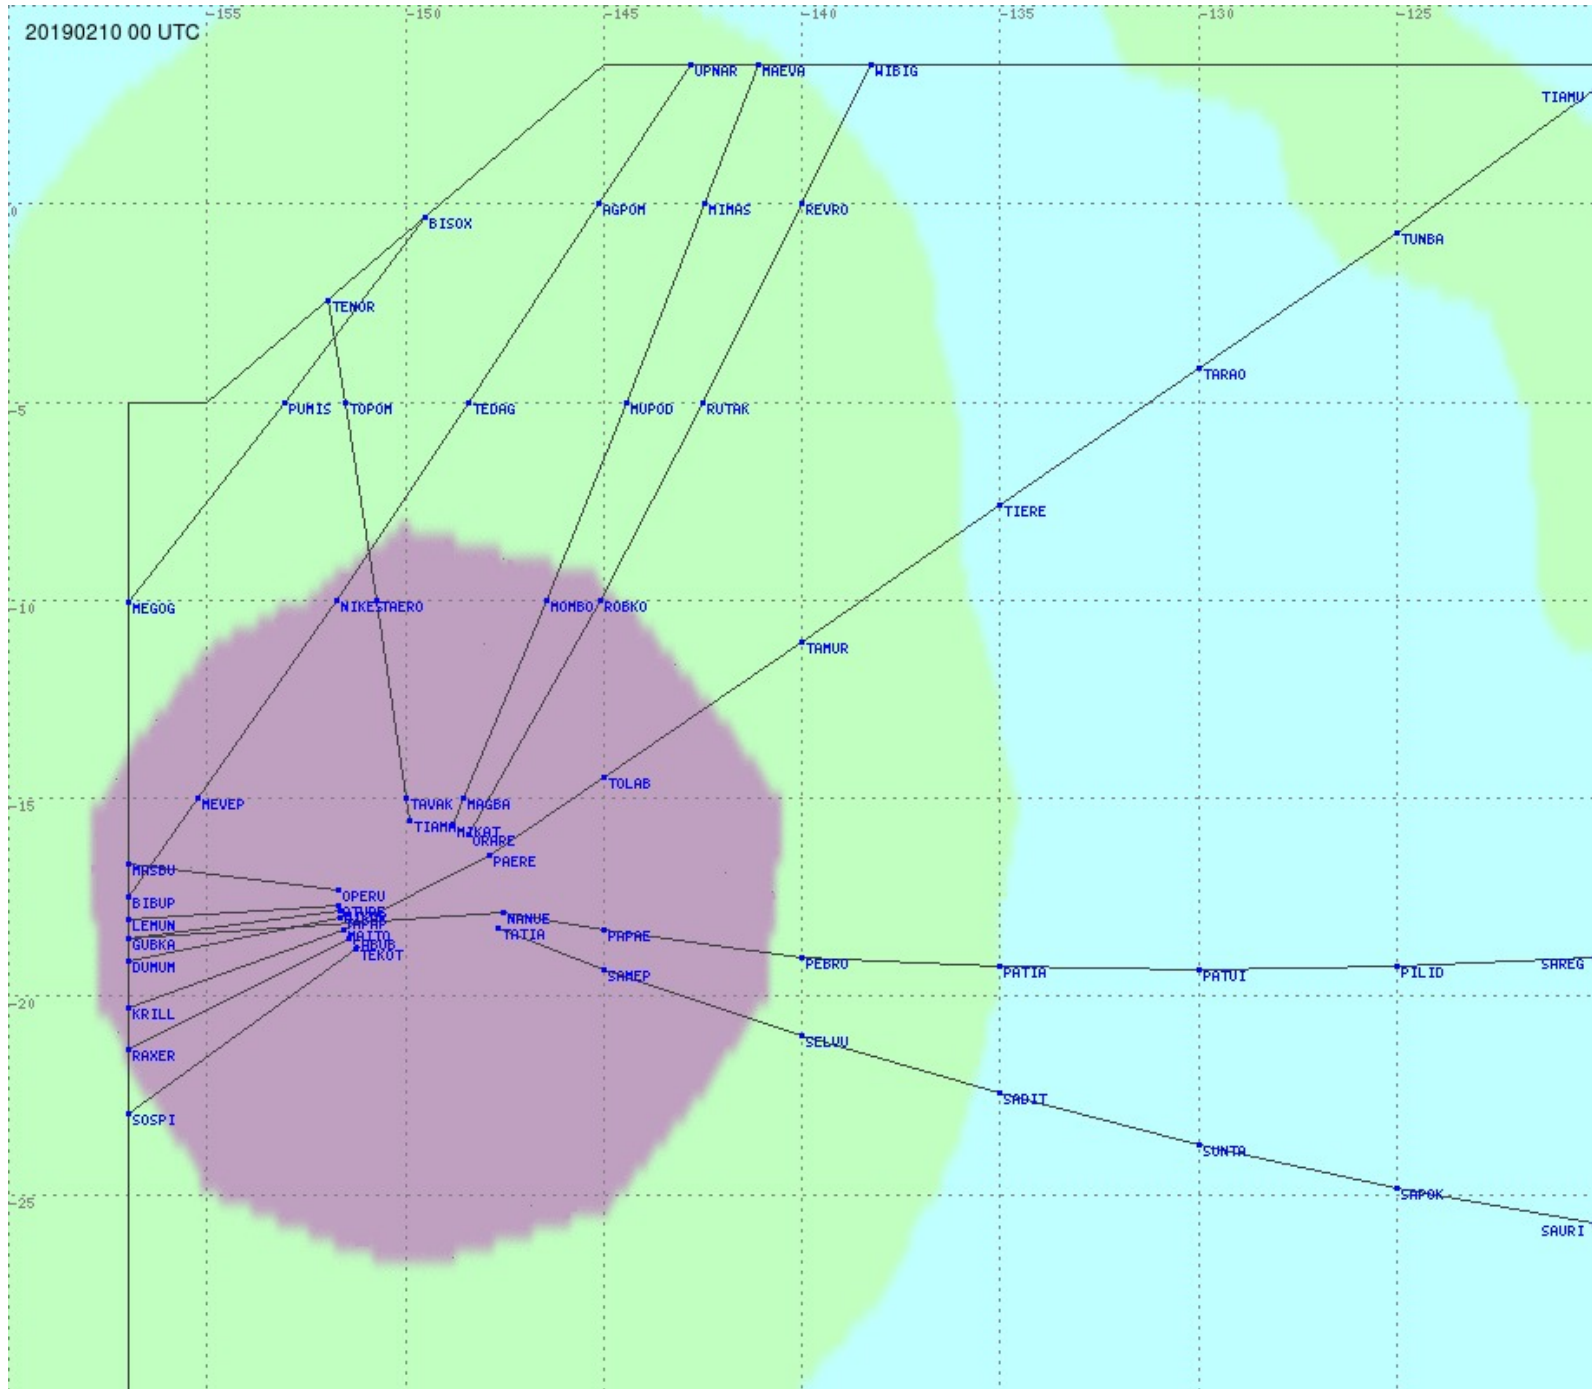

Tahiti FIR - HF Propag - 20190210

2.8 MHz
3.5 MHz
5.6 MHz
8.9 MHz
13.3 MHz
17.9 MHz
None

Tahiti FIR - HF Propag - 20190210

2.8 MHz 3.5 MHz 5.6 MHz 8.9 MHz 13.3 MHz 17.9 MHz None

Tahiti FIR - HF Propag - 20190210

2.8 MHz 3.5 MHz 5.6 MHz 8.9 MHz 13.3 MHz 17.9 MHz None

Tahiti FIR - HF Propag - 20190210

2.8 MHz 3.5 MHz 5.6 MHz 8.9 MHz 13.3 MHz 17.9 MHz None

Tahiti FIR - HF Propag - 20190210

2.8 MHz 3.5 MHz 5.6 MHz 8.9 MHz 13.3 MHz 17.9 MHz None

Tahiti FIR - HF Propag - 20190210

2.8 MHz 3.5 MHz 5.6 MHz 8.9 MHz 13.3 MHz 17.9 MHz None

Tahiti FIR - HF Propag - 20190210

Tahiti FIR - HF Propag - 20190210

Tahiti FIR - HF Propag - 20190210

Tahiti FIR - HF Propag - 20190210