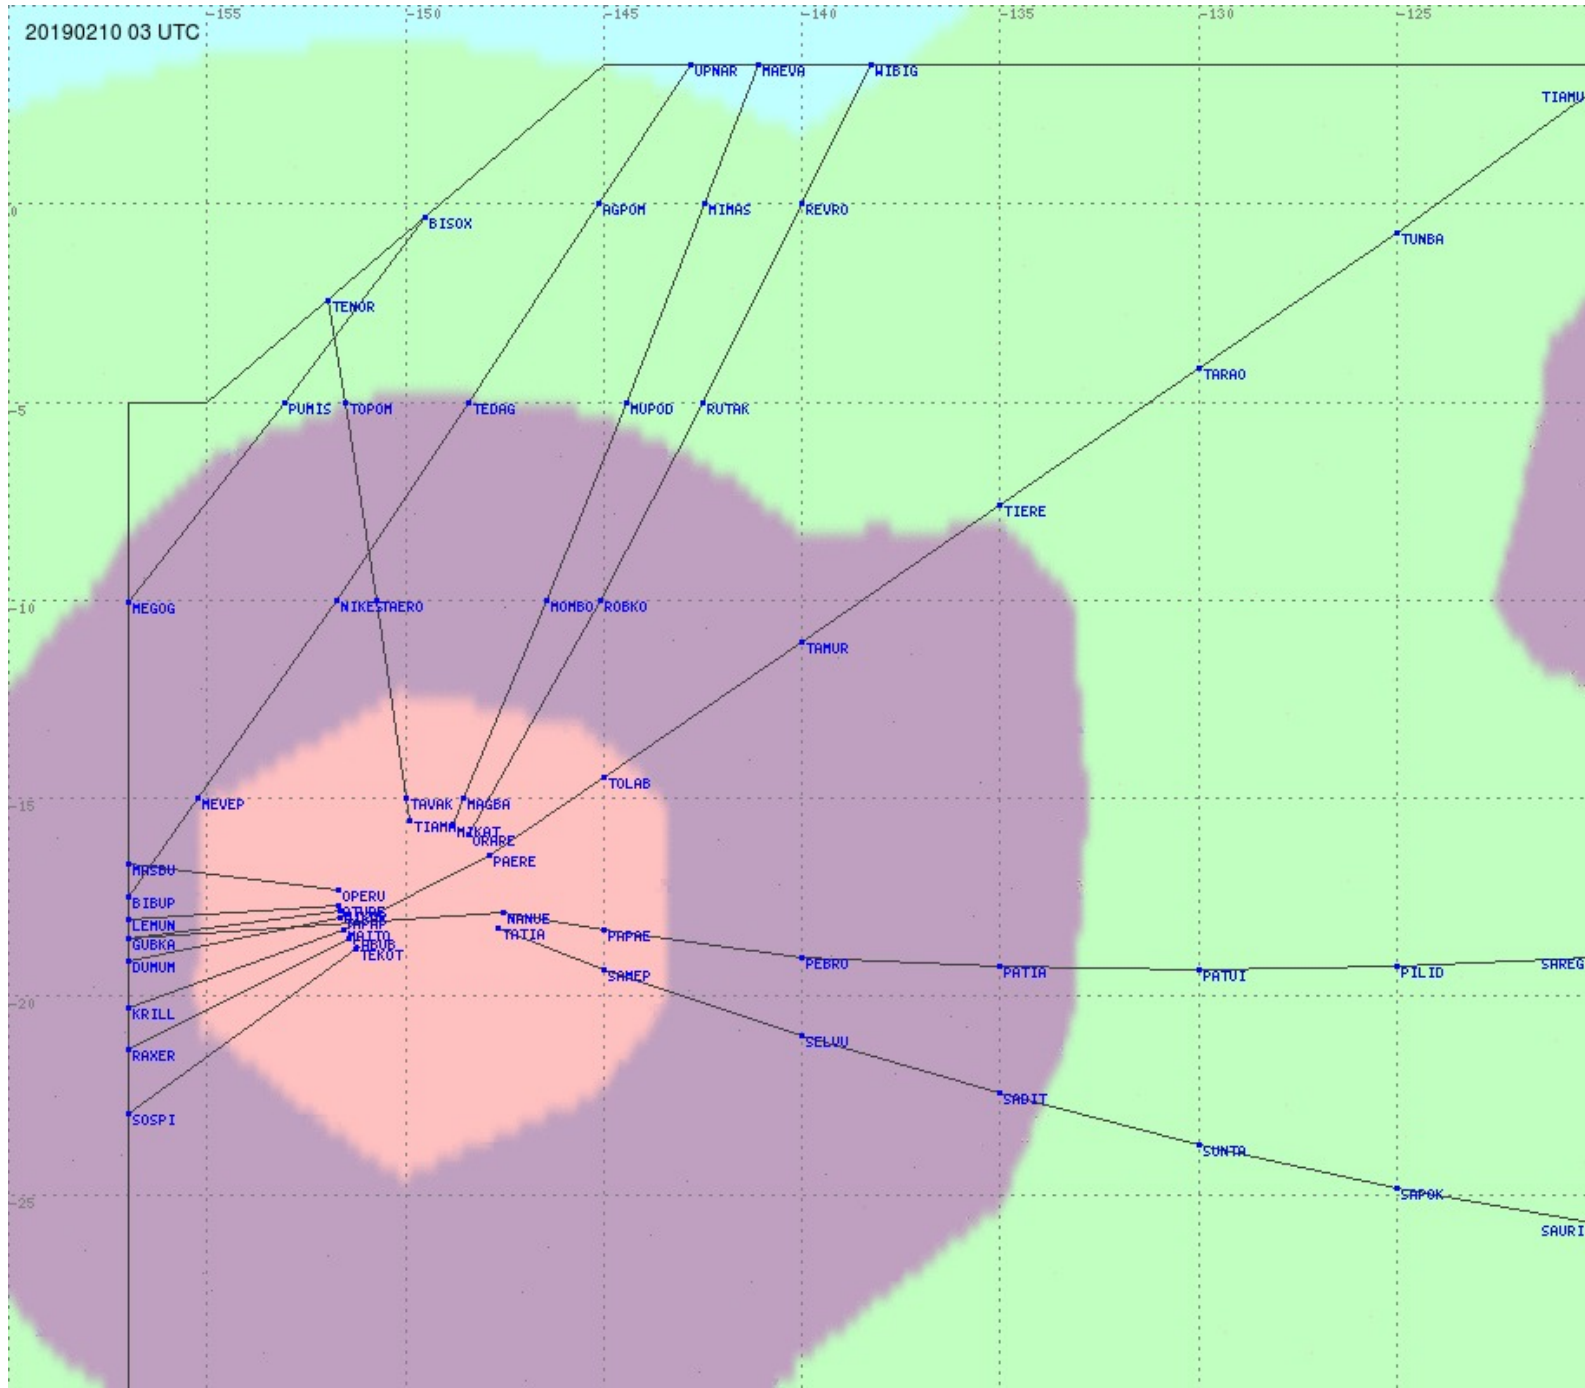

Tahiti FIR - HF Propag - 20190210

2.8 MHz
3.5 MHz
5.6 MHz
8.9 MHz
13.3 MHz
17.9 MHz
None

Tahiti FIR - HF Propag - 20190210

2.8 MHz 3.5 MHz 5.6 MHz 8.9 MHz 13.3 MHz 17.9 MHz None

Tahiti FIR - HF Propag - 20190210

2.8 MHz 3.5 MHz 5.6 MHz 8.9 MHz 13.3 MHz 17.9 MHz None

Tahiti FIR - HF Propag - 20190210

2.8 MHz 3.5 MHz 5.6 MHz 8.9 MHz 13.3 MHz 17.9 MHz None

Tahiti FIR - HF Propag - 20190210

2.8 MHz 3.5 MHz 5.6 MHz 8.9 MHz 13.3 MHz 17.9 MHz None

Tahiti FIR - HF Propag - 20190210

2.8 MHz 3.5 MHz 5.6 MHz 8.9 MHz 13.3 MHz 17.9 MHz None

Tahiti FIR - HF Propag - 20190210

Tahiti FIR - HF Propag - 20190210

Tahiti FIR - HF Propag - 20190210

Tahiti FIR - HF Propag - 20190210