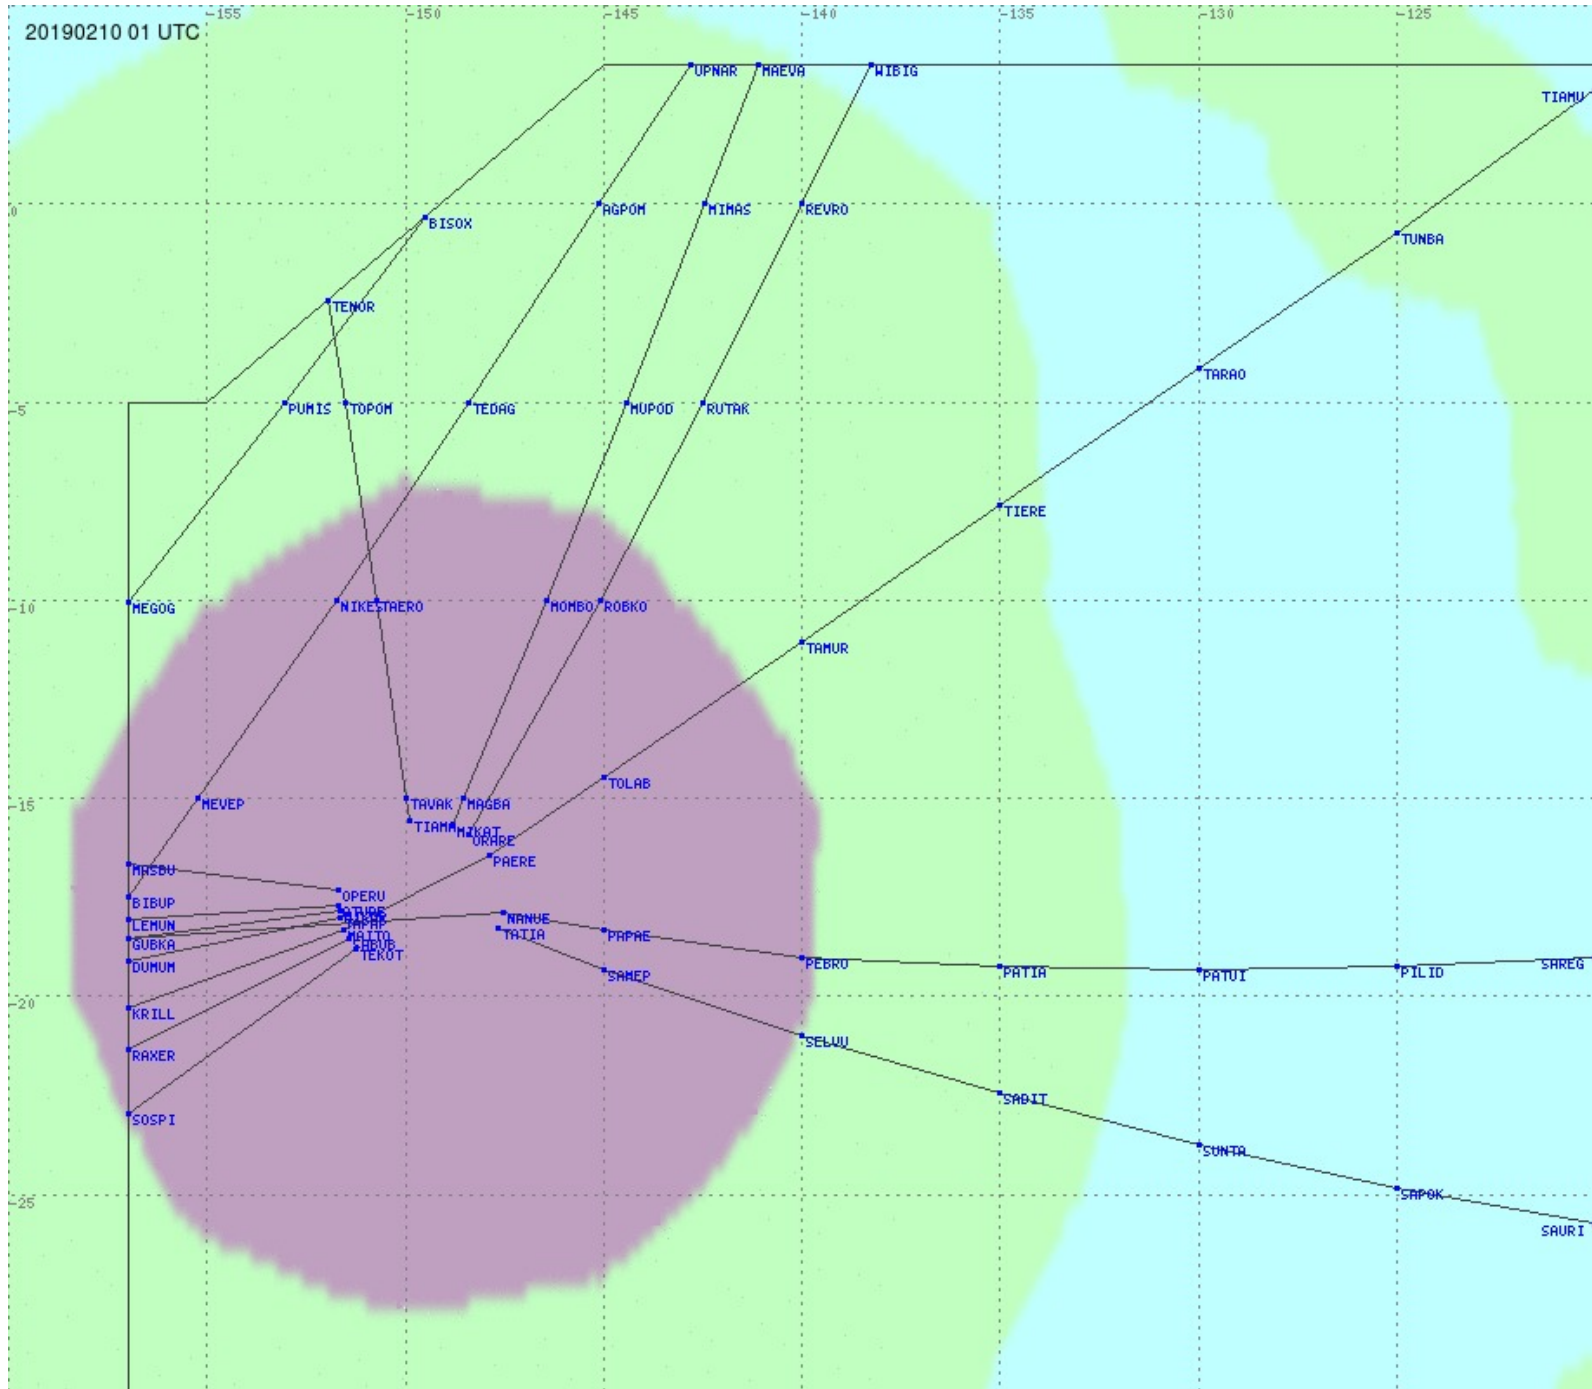

Tahiti FIR - HF Propag - 20190210

2.8 MHz
3.5 MHz
5.6 MHz
8.9 MHz
13.3 MHz
17.9 MHz
None

Tahiti FIR - HF Propag - 20190210

2.8 MHz 3.5 MHz 5.6 MHz 8.9 MHz 13.3 MHz 17.9 MHz None

Tahiti FIR - HF Propag - 20190210

2.8 MHz 3.5 MHz 5.6 MHz 8.9 MHz 13.3 MHz 17.9 MHz None

Tahiti FIR - HF Propag - 20190210

2.8 MHz 3.5 MHz 5.6 MHz 8.9 MHz 13.3 MHz 17.9 MHz None

Tahiti FIR - HF Propag - 20190210

2.8 MHz 3.5 MHz 5.6 MHz 8.9 MHz 13.3 MHz 17.9 MHz None

Tahiti FIR - HF Propag - 20190210

2.8 MHz 3.5 MHz 5.6 MHz 8.9 MHz 13.3 MHz 17.9 MHz None

Tahiti FIR - HF Propag - 20190210

Tahiti FIR - HF Propag - 20190210

Tahiti FIR - HF Propag - 20190210

Tahiti FIR - HF Propag - 20190210