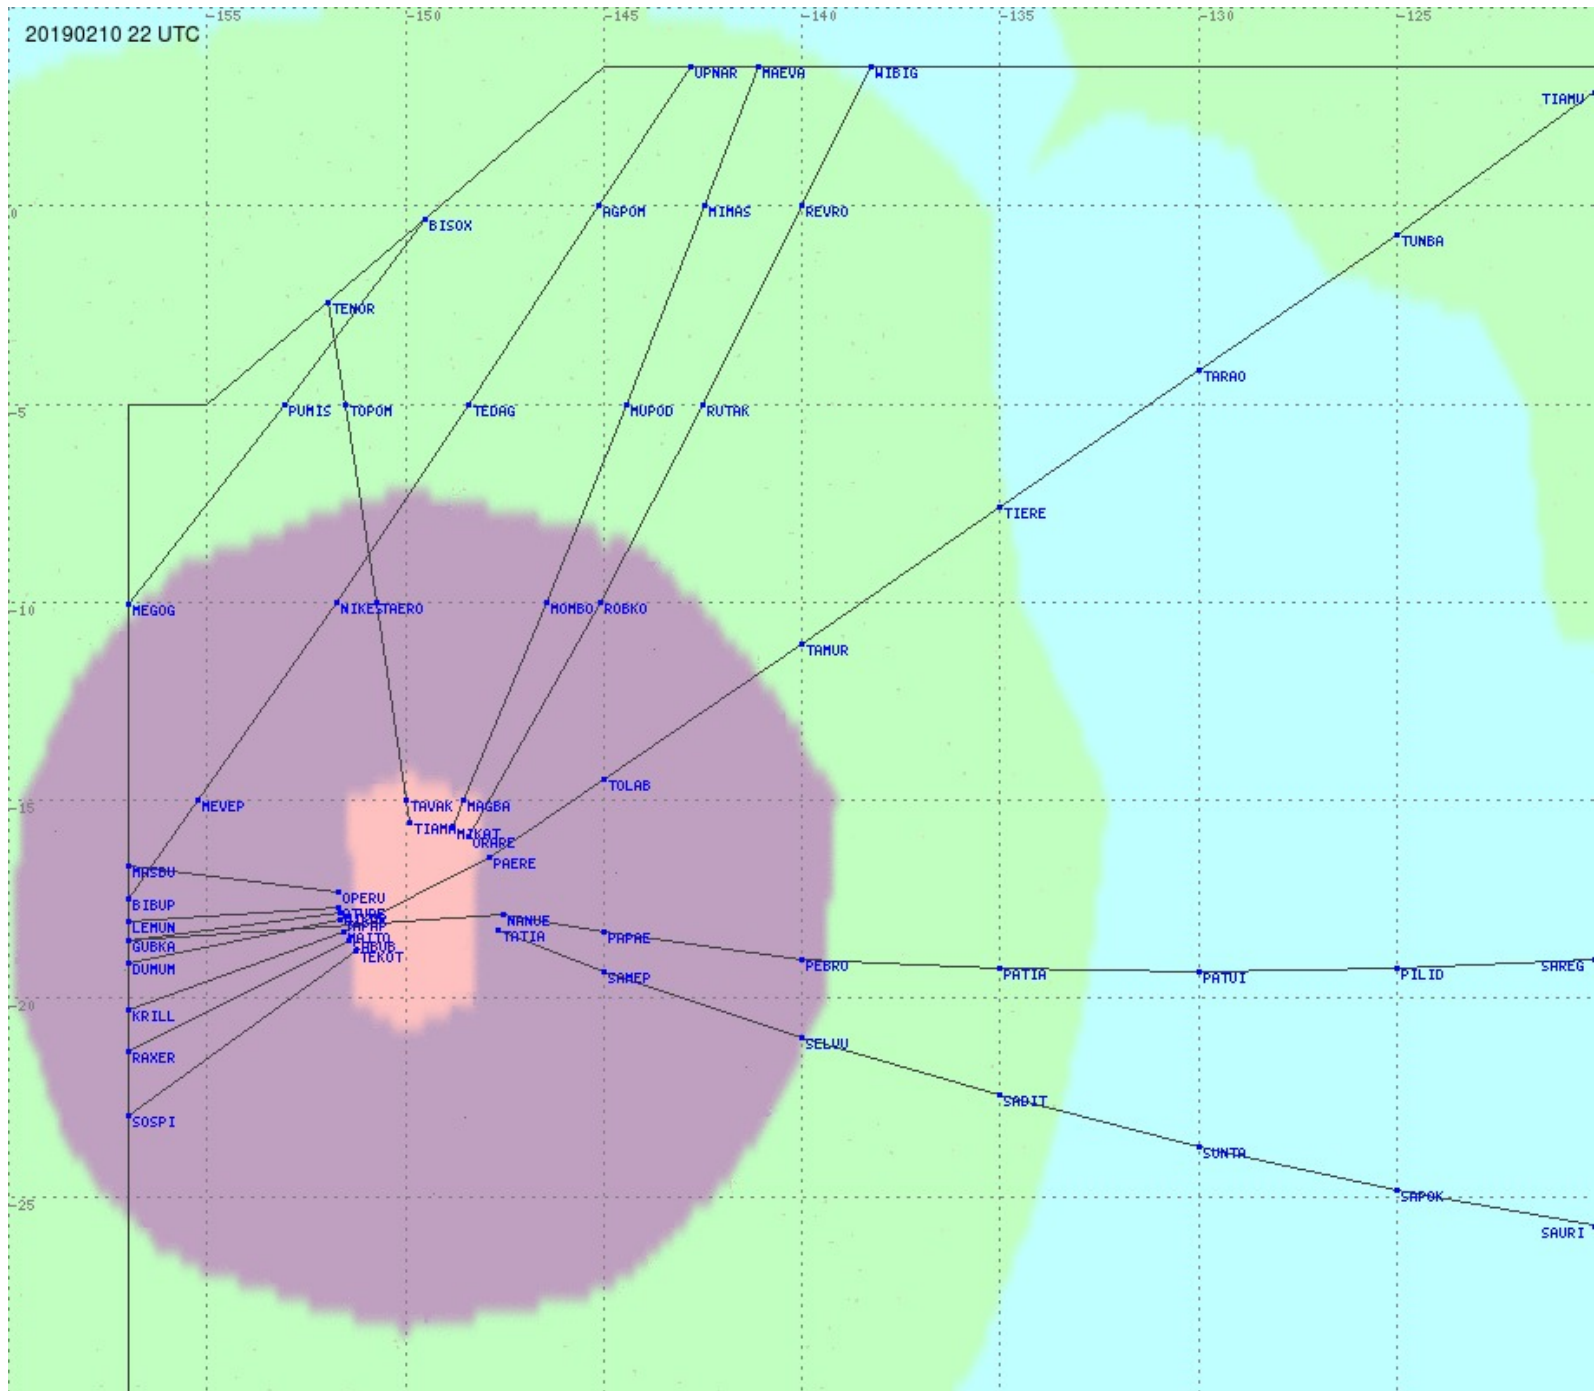

Tahiti FIR - HF Propag - 20190210

2.8 MHz
3.5 MHz
5.6 MHz
8.9 MHz
13.3 MHz
17.9 MHz
None

Tahiti FIR - HF Propag - 20190210

2.8 MHz 3.5 MHz 5.6 MHz 8.9 MHz 13.3 MHz 17.9 MHz None

Tahiti FIR - HF Propag - 20190210

Tahiti FIR - HF Propag - 20190210

2.8 MHz 3.5 MHz 5.6 MHz 8.9 MHz 13.3 MHz 17.9 MHz None

Tahiti FIR - HF Propag - 20190210

Tahiti FIR - HF Propag - 20190210

Tahiti FIR - HF Propag - 20190210

2.8 MHz 3.5 MHz 5.6 MHz 8.9 MHz 13.3 MHz 17.9 MHz None

2.8 MHz
3.5 MHz
5.6 MHz
8.9 MHz
13.3 MHz
17.9 MHz
None

Tahiti FIR - HF Propag - 20190210

2.8 MHz 3.5 MHz 5.6 MHz 8.9 MHz 13.3 MHz 17.9 MHz None

Tahiti FIR - HF Propag - 20190210

2.8 MHz 3.5 MHz 5.6 MHz 8.9 MHz 13.3 MHz 17.9 MHz None