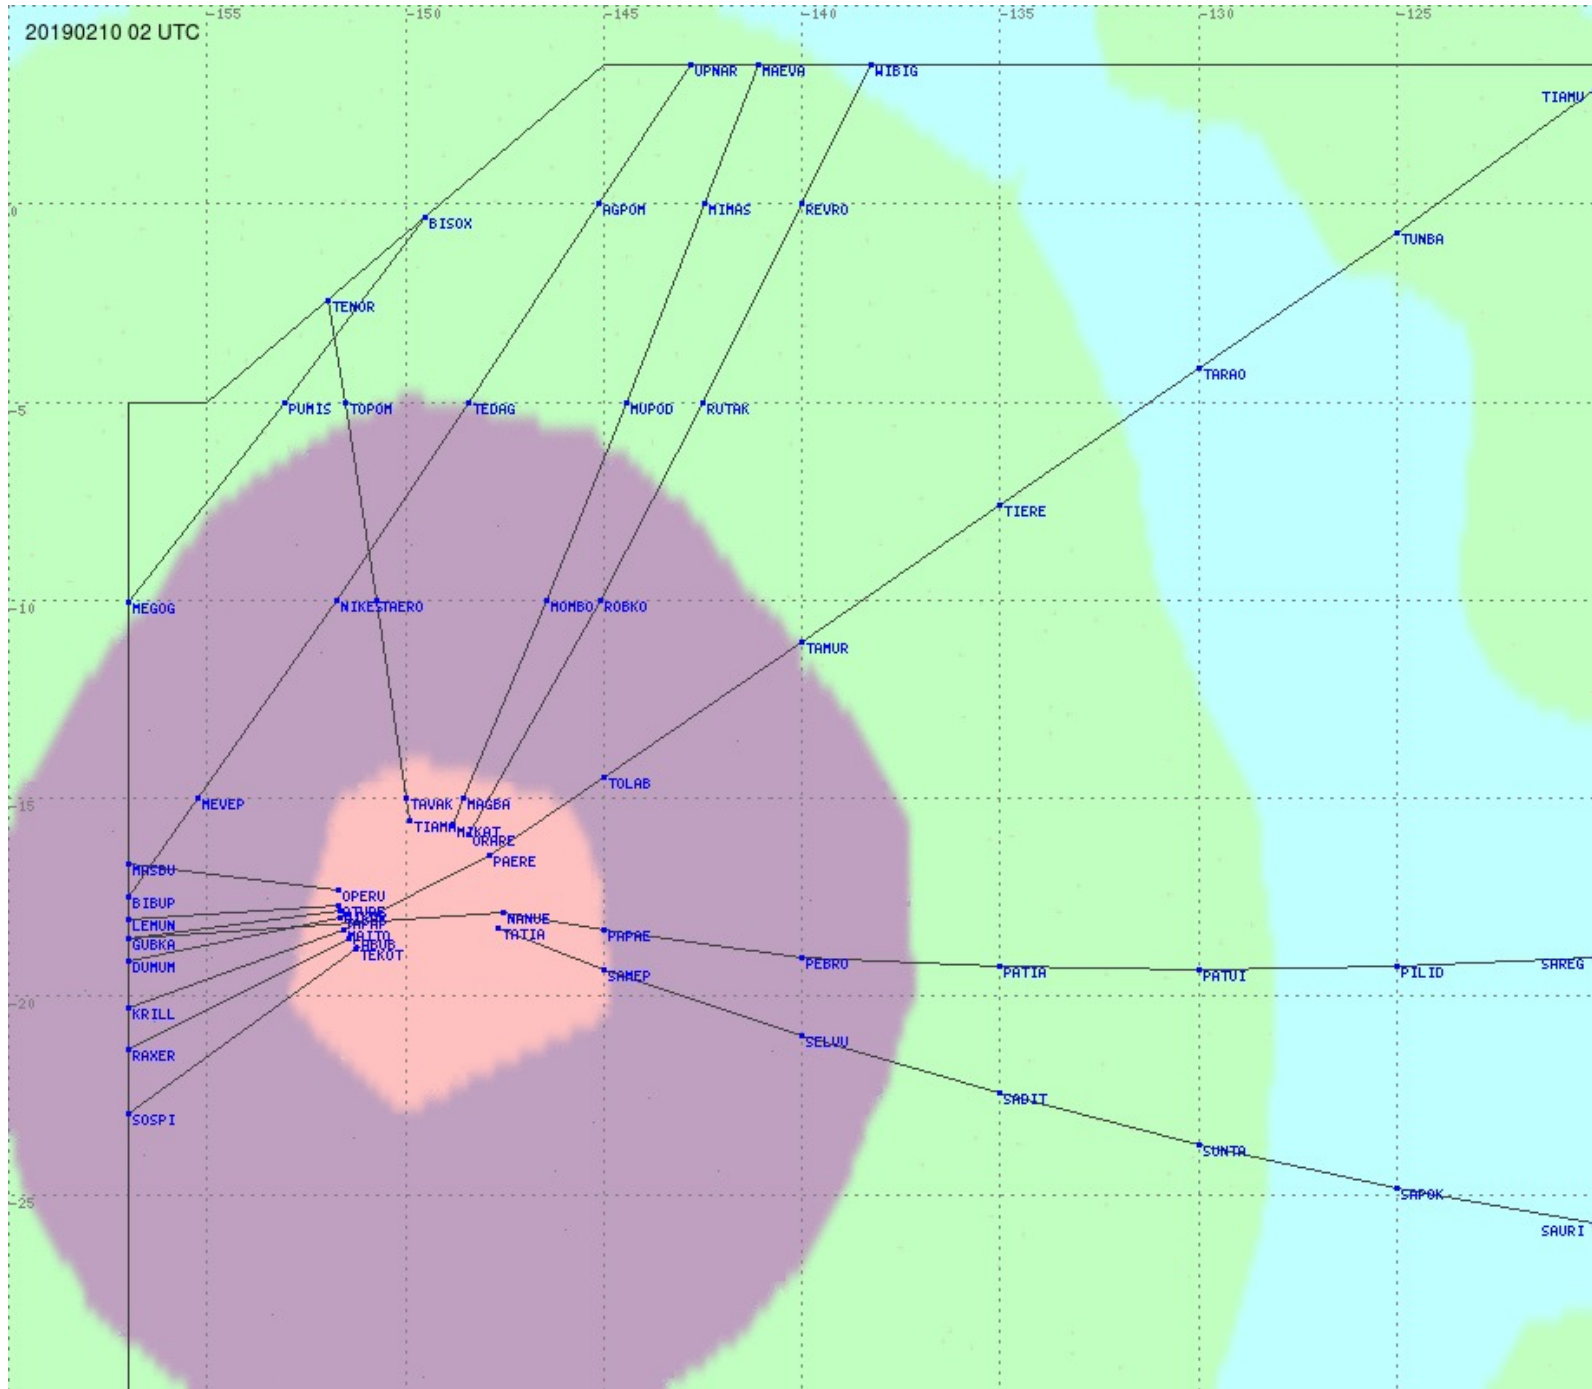

Tahiti FIR - HF Propag - 20190210

2.8 MHz
3.5 MHz
5.6 MHz
8.9 MHz
13.3 MHz
17.9 MHz
None

Tahiti FIR - HF Propag - 20190210

2.8 MHz 3.5 MHz 5.6 MHz 8.9 MHz 13.3 MHz 17.9 MHz None

Tahiti FIR - HF Propag - 20190210

2.8 MHz 3.5 MHz 5.6 MHz 8.9 MHz 13.3 MHz 17.9 MHz None

Tahiti FIR - HF Propag - 20190210

2.8 MHz 3.5 MHz 5.6 MHz 8.9 MHz 13.3 MHz 17.9 MHz None

Tahiti FIR - HF Propag - 20190210

2.8 MHz 3.5 MHz 5.6 MHz 8.9 MHz 13.3 MHz 17.9 MHz None