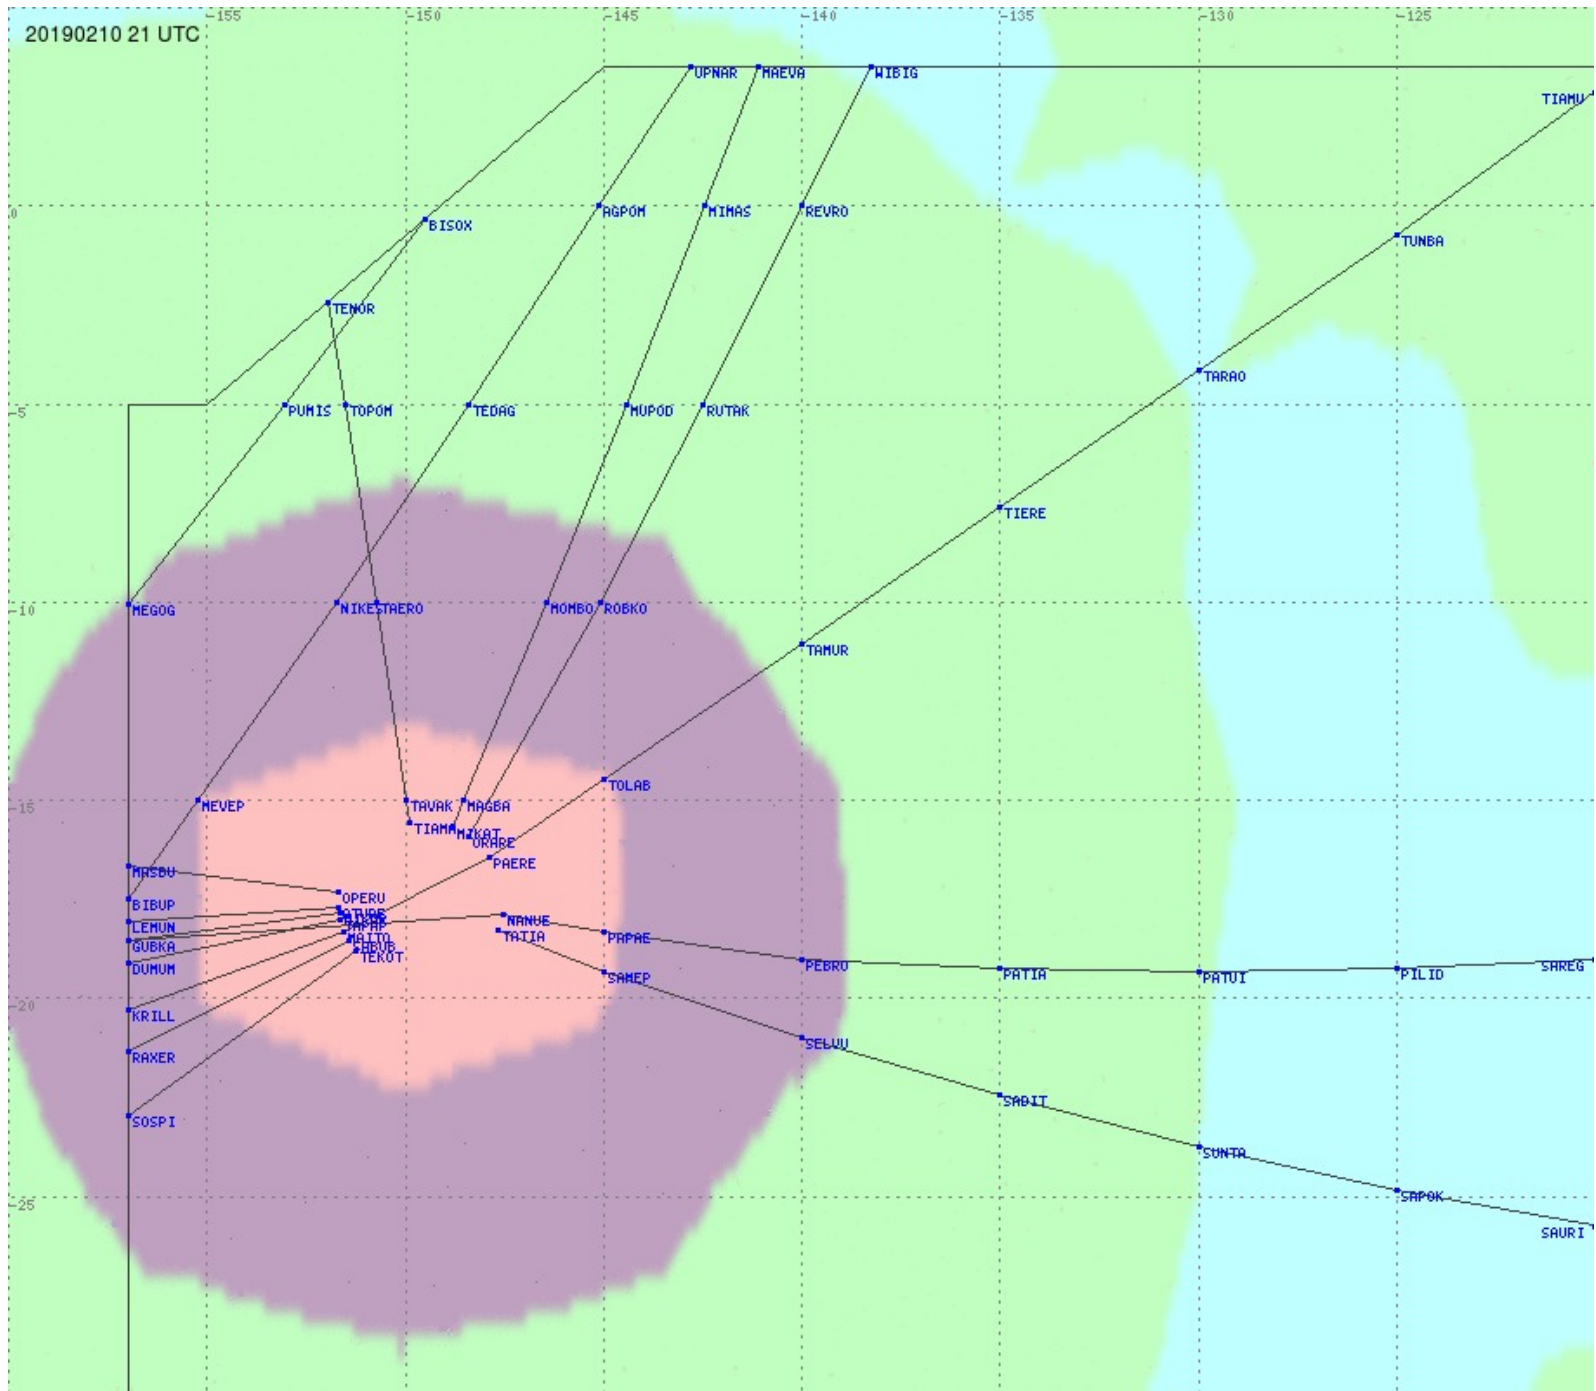

Tahiti FIR - HF Propag - 20190210

2.8 MHz
3.5 MHz
5.6 MHz
8.9 MHz
13.3 MHz
17.9 MHz
None

Tahiti FIR - HF Propag - 20190210

2.8 MHz 3.5 MHz 5.6 MHz 8.9 MHz 13.3 MHz 17.9 MHz None

Tahiti FIR - HF Propag - 20190210

Tahiti FIR - HF Propag - 20190210

2.8 MHz 3.5 MHz 5.6 MHz 8.9 MHz 13.3 MHz 17.9 MHz None

Tahiti FIR - HF Propag - 20190210

Tahiti FIR - HF Propag - 20190210

Tahiti FIR - HF Propag - 20190210

2.8 MHz 3.5 MHz 5.6 MHz 8.9 MHz 13.3 MHz 17.9 MHz None

2.8 MHz
3.5 MHz
5.6 MHz
8.9 MHz
13.3 MHz
17.9 MHz
None

Tahiti FIR - HF Propag - 20190210

2.8 MHz 3.5 MHz 5.6 MHz 8.9 MHz 13.3 MHz 17.9 MHz None

Tahiti FIR - HF Propag - 20190210

2.8 MHz 3.5 MHz 5.6 MHz 8.9 MHz 13.3 MHz 17.9 MHz None