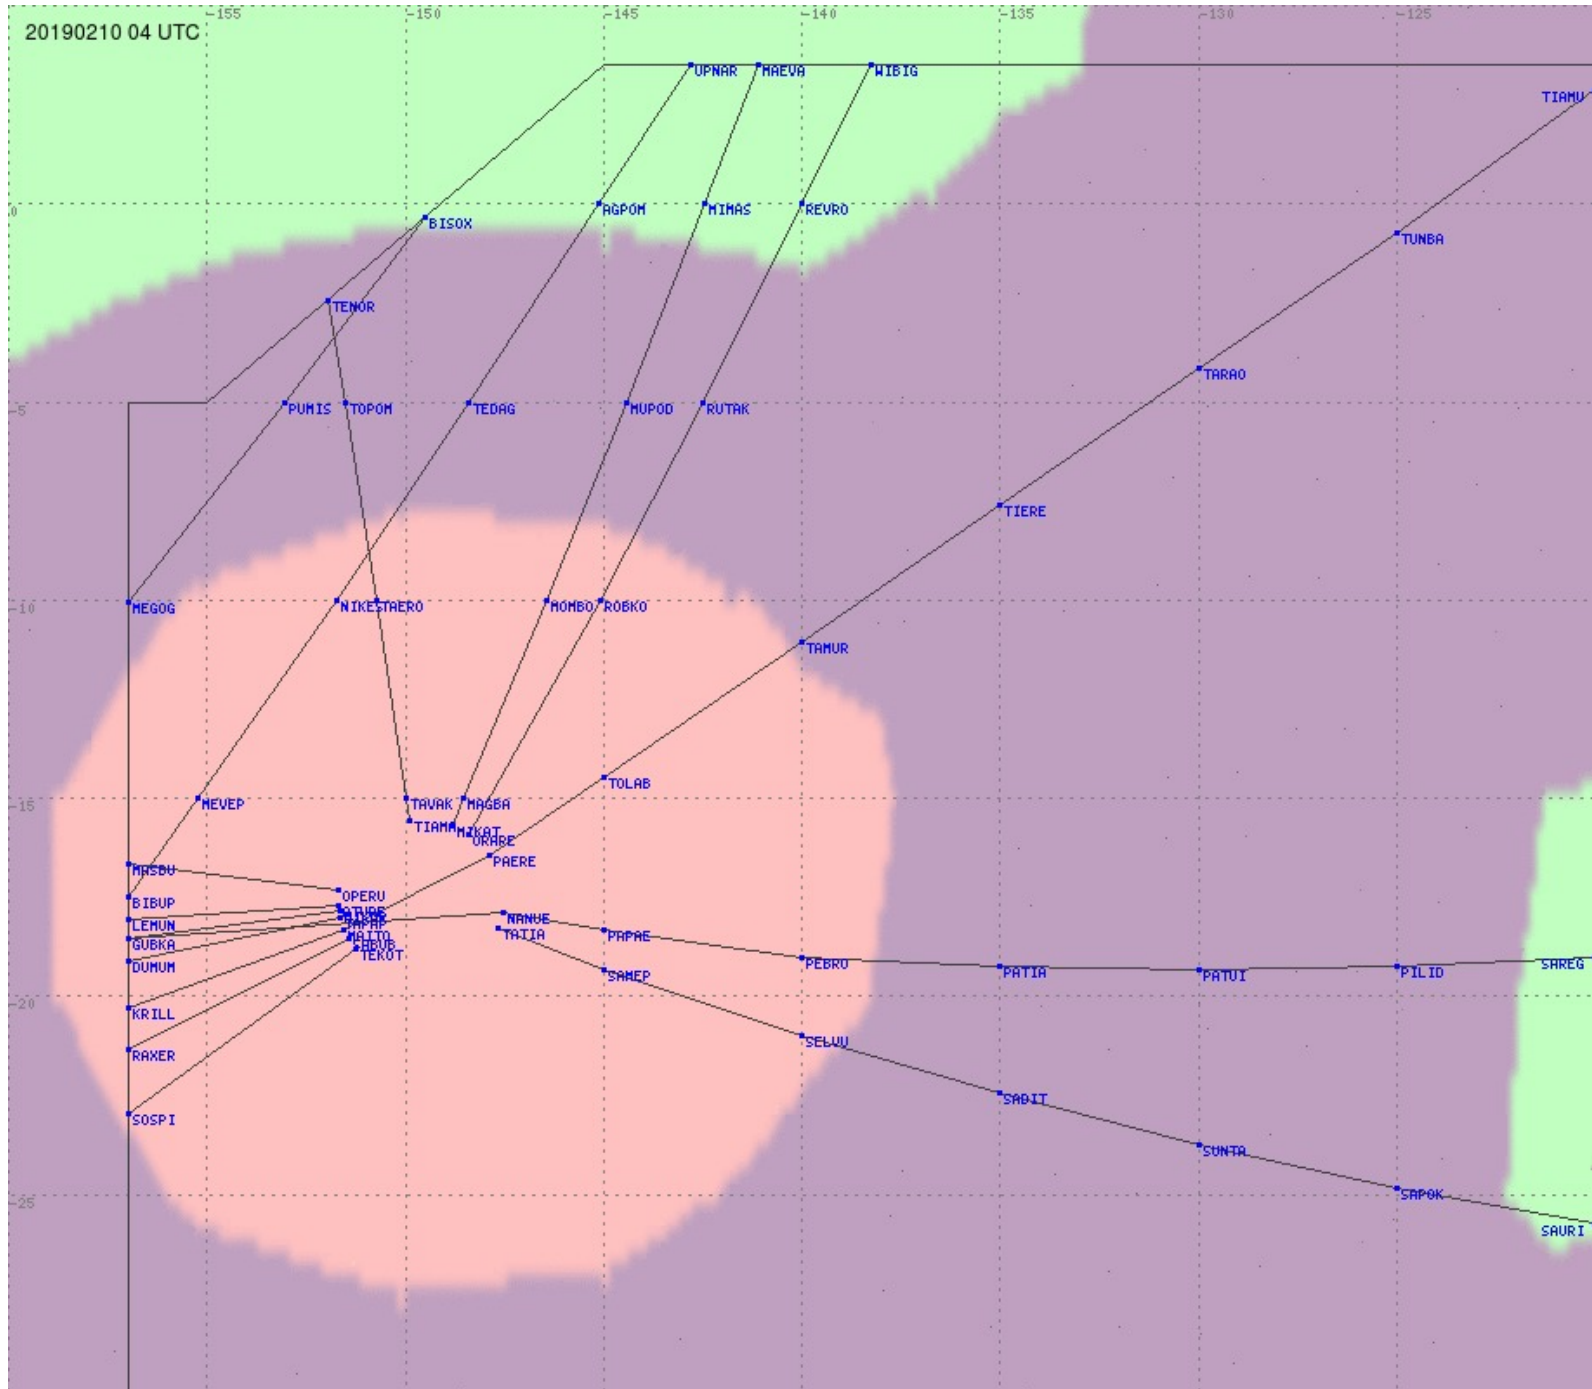

Tahiti FIR - HF Propag - 20190210

2.8 MHz
3.5 MHz
5.6 MHz
8.9 MHz
13.3 MHz
17.9 MHz
None

Tahiti FIR - HF Propag - 20190210

2.8 MHz 3.5 MHz 5.6 MHz 8.9 MHz 13.3 MHz 17.9 MHz None

Tahiti FIR - HF Propag - 20190210

2.8 MHz 3.5 MHz 5.6 MHz 8.9 MHz 13.3 MHz 17.9 MHz None

Tahiti FIR - HF Propag - 20190210

2.8 MHz 3.5 MHz 5.6 MHz 8.9 MHz 13.3 MHz 17.9 MHz None

Tahiti FIR - HF Propag - 20190210

2.8 MHz 3.5 MHz 5.6 MHz 8.9 MHz 13.3 MHz 17.9 MHz None

Tahiti FIR - HF Propag - 20190210

2.8 MHz 3.5 MHz 5.6 MHz 8.9 MHz 13.3 MHz 17.9 MHz None

Tahiti FIR - HF Propag - 20190210

Tahiti FIR - HF Propag - 20190210

Tahiti FIR - HF Propag - 20190210

Tahiti FIR - HF Propag - 20190210