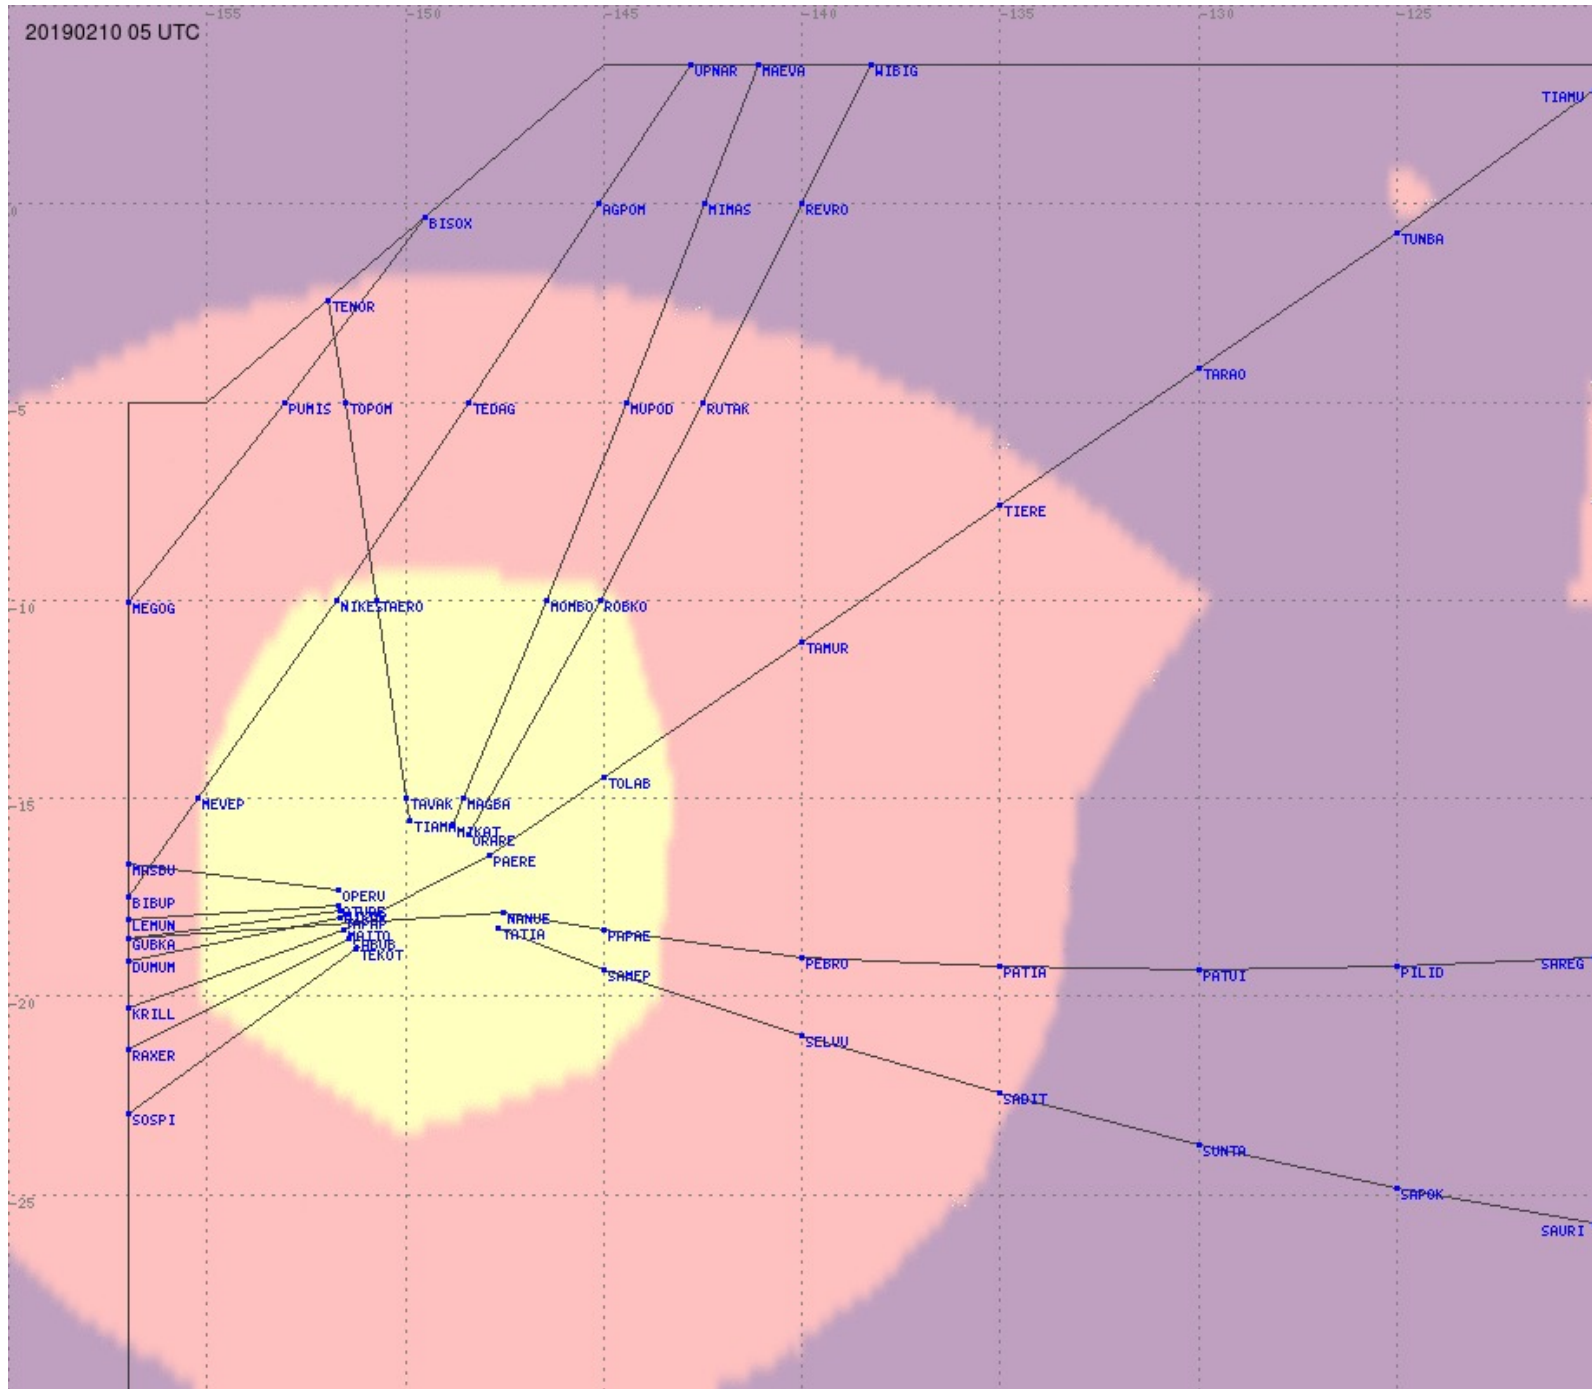

Tahiti FIR - HF Propag - 20190210

2.8 MHz
3.5 MHz
5.6 MHz
8.9 MHz
13.3 MHz
17.9 MHz
None

Tahiti FIR - HF Propag - 20190210

2.8 MHz 3.5 MHz 5.6 MHz 8.9 MHz 13.3 MHz 17.9 MHz None

Tahiti FIR - HF Propag - 20190210

2.8 MHz 3.5 MHz 5.6 MHz 8.9 MHz 13.3 MHz 17.9 MHz None

Tahiti FIR - HF Propag - 20190210

2.8 MHz 3.5 MHz 5.6 MHz 8.9 MHz 13.3 MHz 17.9 MHz None

Tahiti FIR - HF Propag - 20190210

2.8 MHz 3.5 MHz 5.6 MHz 8.9 MHz 13.3 MHz 17.9 MHz None

Tahiti FIR - HF Propag - 20190210

2.8 MHz 3.5 MHz 5.6 MHz 8.9 MHz 13.3 MHz 17.9 MHz None

Tahiti FIR - HF Propag - 20190210

Tahiti FIR - HF Propag - 20190210

Tahiti FIR - HF Propag - 20190210

Tahiti FIR - HF Propag - 20190210