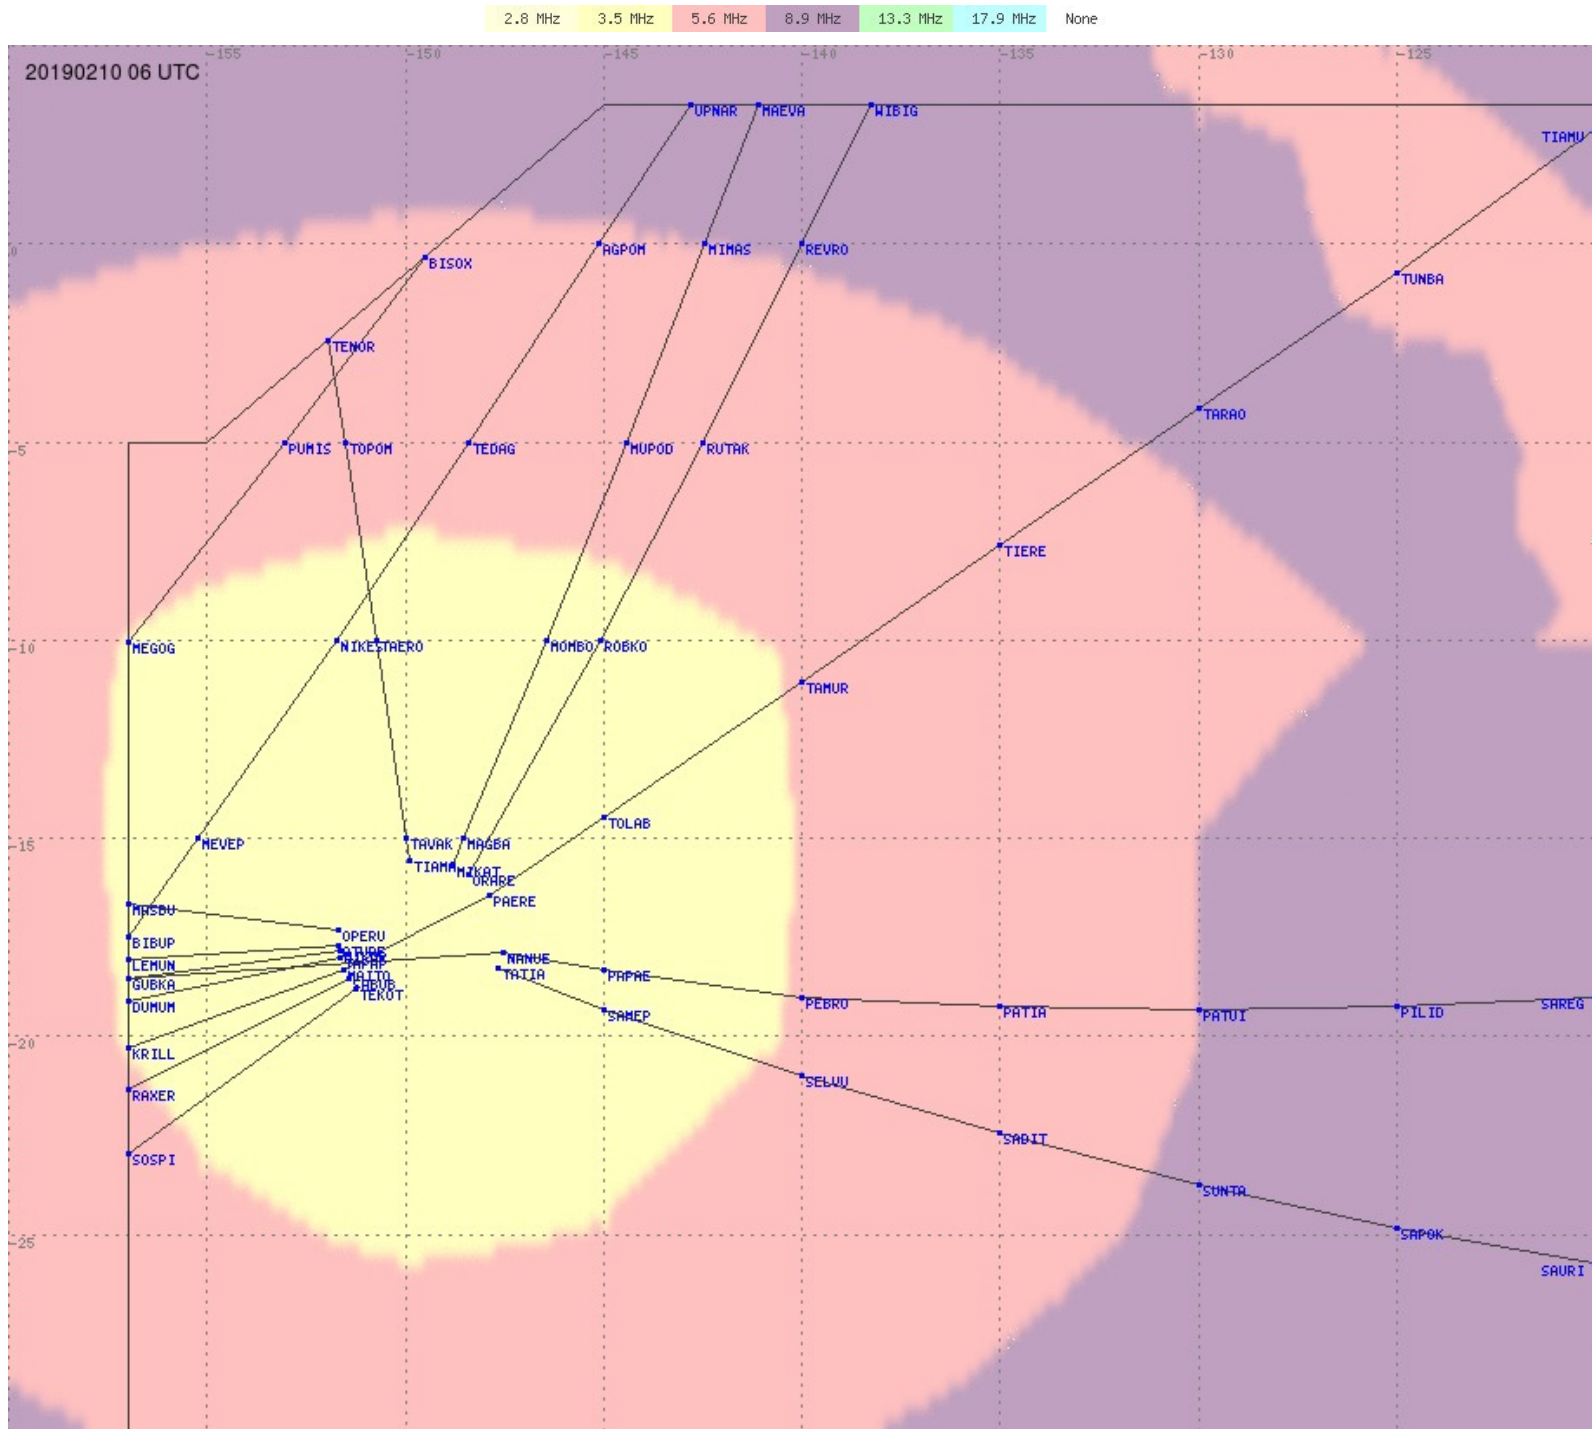

Tahiti FIR - HF Propag - 20190210

2.8 MHz
3.5 MHz
5.6 MHz
8.9 MHz
13.3 MHz
17.9 MHz
None

Tahiti FIR - HF Propag - 20190210

2.8 MHz 3.5 MHz 5.6 MHz 8.9 MHz 13.3 MHz 17.9 MHz None

Tahiti FIR - HF Propag - 20190210

2.8 MHz 3.5 MHz 5.6 MHz 8.9 MHz 13.3 MHz 17.9 MHz None

Tahiti FIR - HF Propag - 20190210

2.8 MHz 3.5 MHz 5.6 MHz 8.9 MHz 13.3 MHz 17.9 MHz None

Tahiti FIR - HF Propag - 20190210

2.8 MHz 3.5 MHz 5.6 MHz 8.9 MHz 13.3 MHz 17.9 MHz None

Tahiti FIR - HF Propag - 20190210

2.8 MHz 3.5 MHz 5.6 MHz 8.9 MHz 13.3 MHz 17.9 MHz None

Tahiti FIR - HF Propag - 20190210

Tahiti FIR - HF Propag - 20190210

Tahiti FIR - HF Propag - 20190210

Tahiti FIR - HF Propag - 20190210